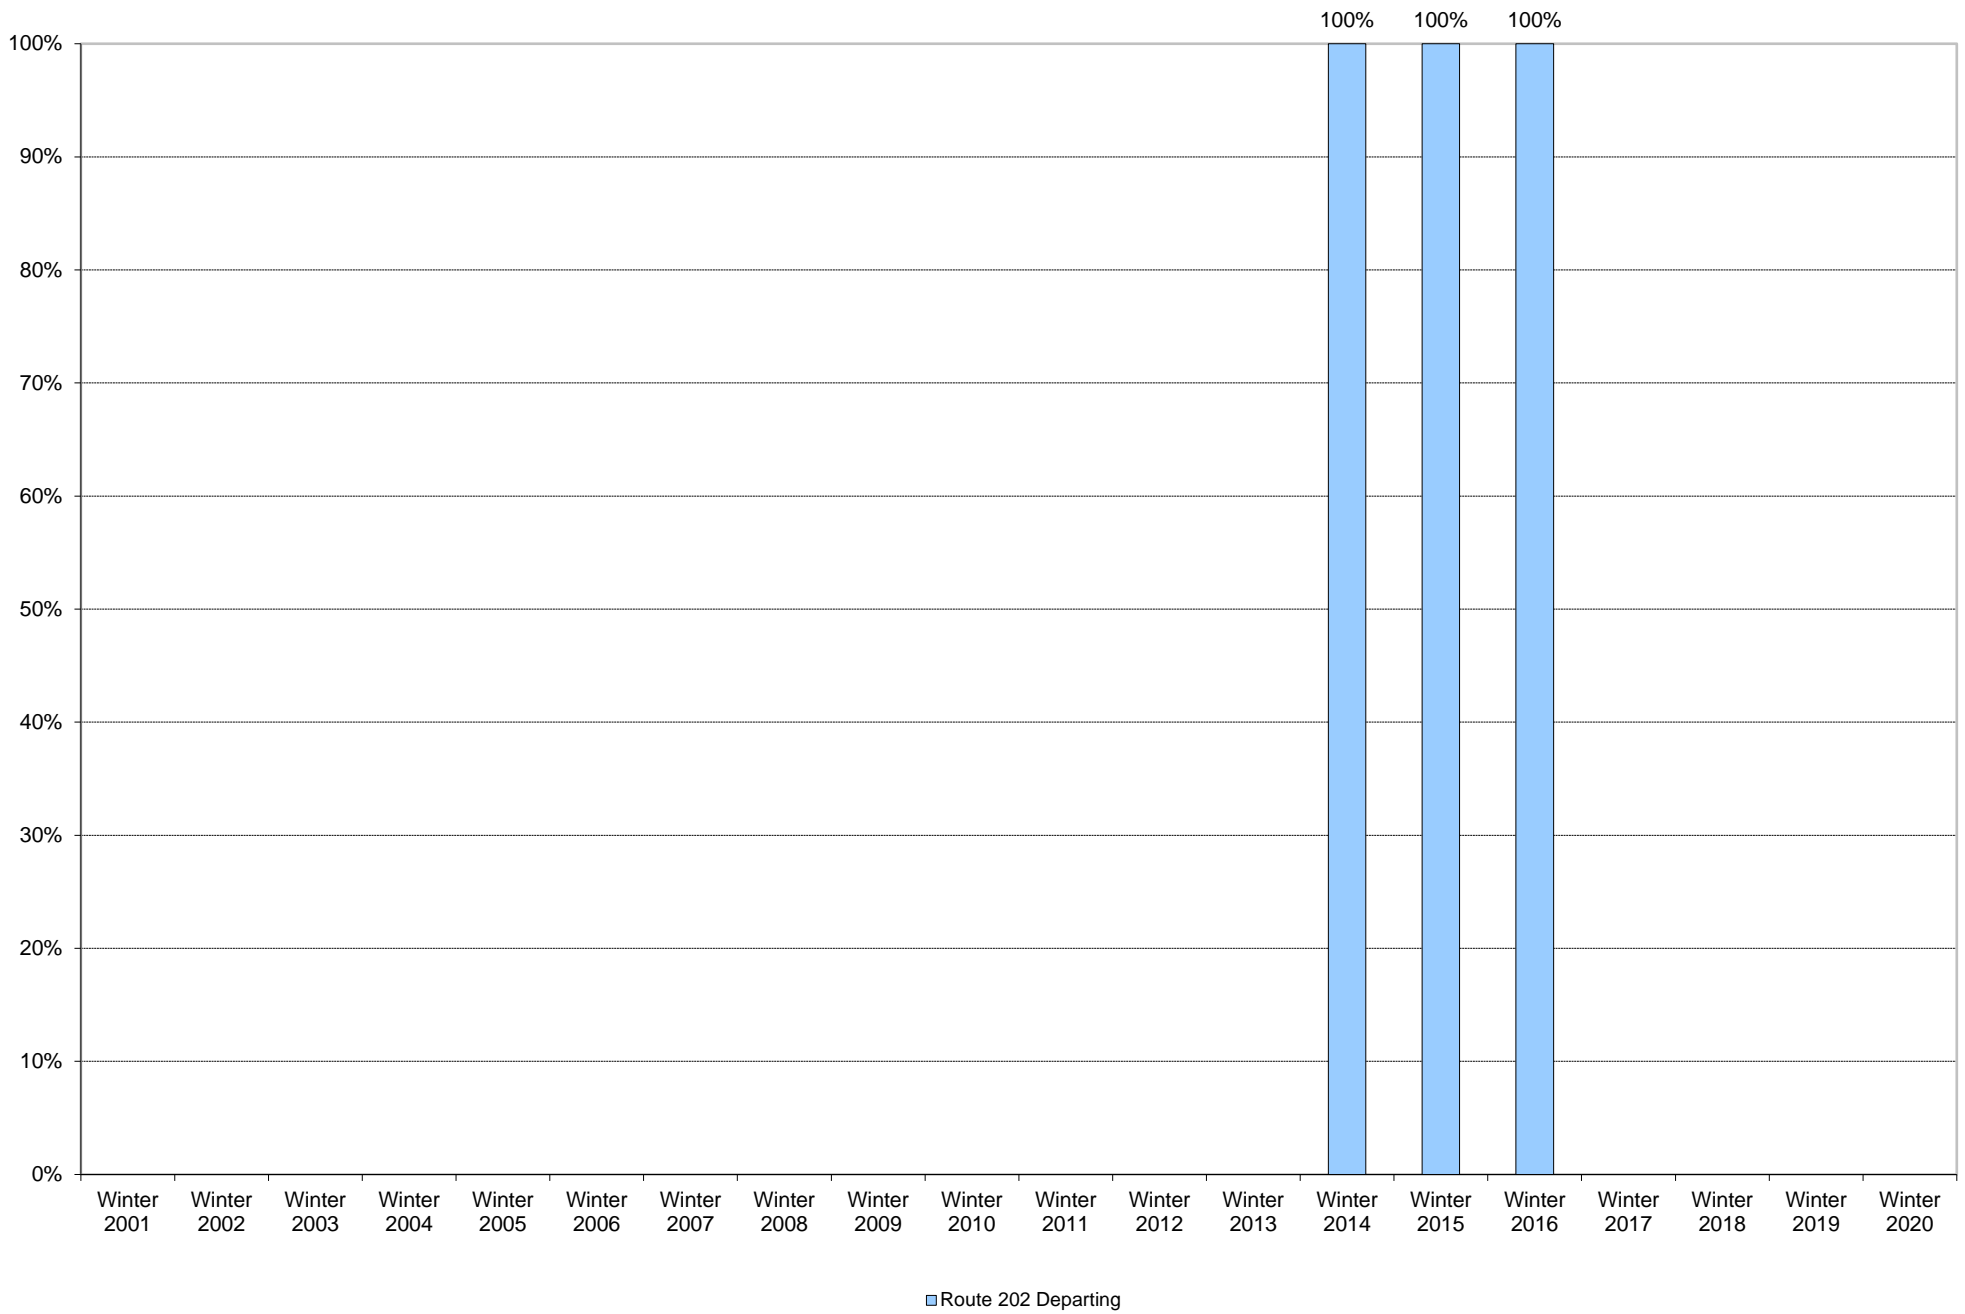

University of California, San Diego Survey of Pedestrian and Vehicular Traffic  
Bus Commuters Departing on Typical Weekday  
West Side of Medical Center Drive at Health Sciences Drive: Route 202: Percentage of Total Bus Commuters

University of California, San Diego Survey of Pedestrian and Vehicular Traffic  
Bus Commuters Departing on Typical Weekday  
West Side of Medical Center Drive at Health Sciences Drive: Route 202: Volumes

Route 202 Departing

University of California, San Diego Survey of Pedestrian and Vehicular Traffic  
Bus Commuters Departing on Typical Weekday  
West Side of Medical Center Drive at Health Sciences Drive: Total Bus Commuters: Volumes