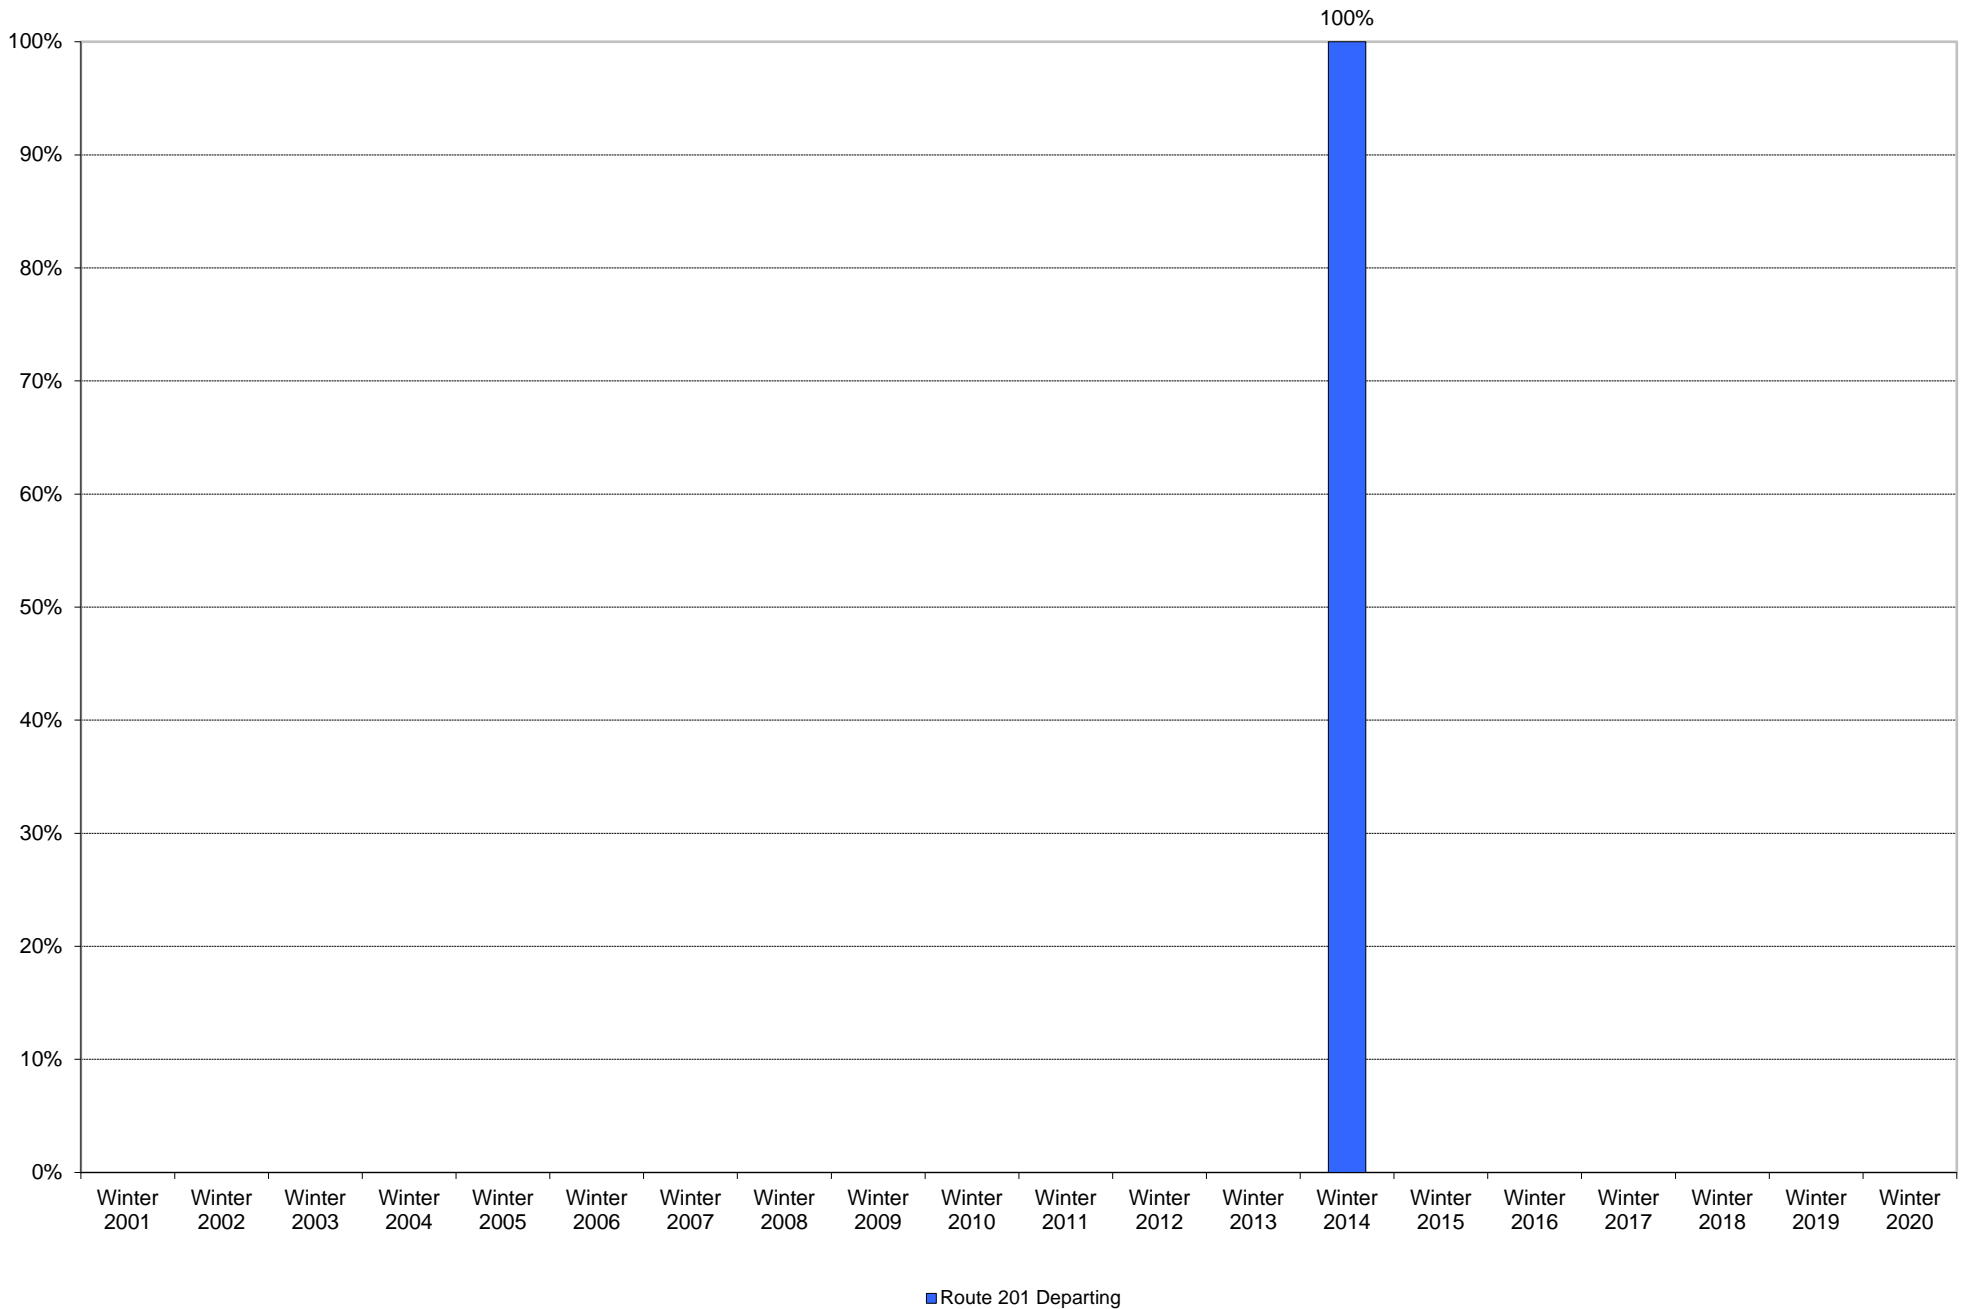

University of California, San Diego Survey of Pedestrian and Vehicular Traffic  
Bus Commuters Departing on Typical Weekday  
East Side of Medical Center Drive at Health Sciences Drive: Route 201: Percentage of Total Bus Commuters

University of California, San Diego Survey of Pedestrian and Vehicular Traffic  
Bus Commuters Departing on Typical Weekday  
East Side of Medical Center Drive at Health Sciences Drive: Route 201: Volumes

University of California, San Diego Survey of Pedestrian and Vehicular Traffic  
Bus Commuters Departing on Typical Weekday  
East Side of Medical Center Drive at Health Sciences Drive: Total Bus Commuters: Volumes

■ Total Bus Commuters Departing