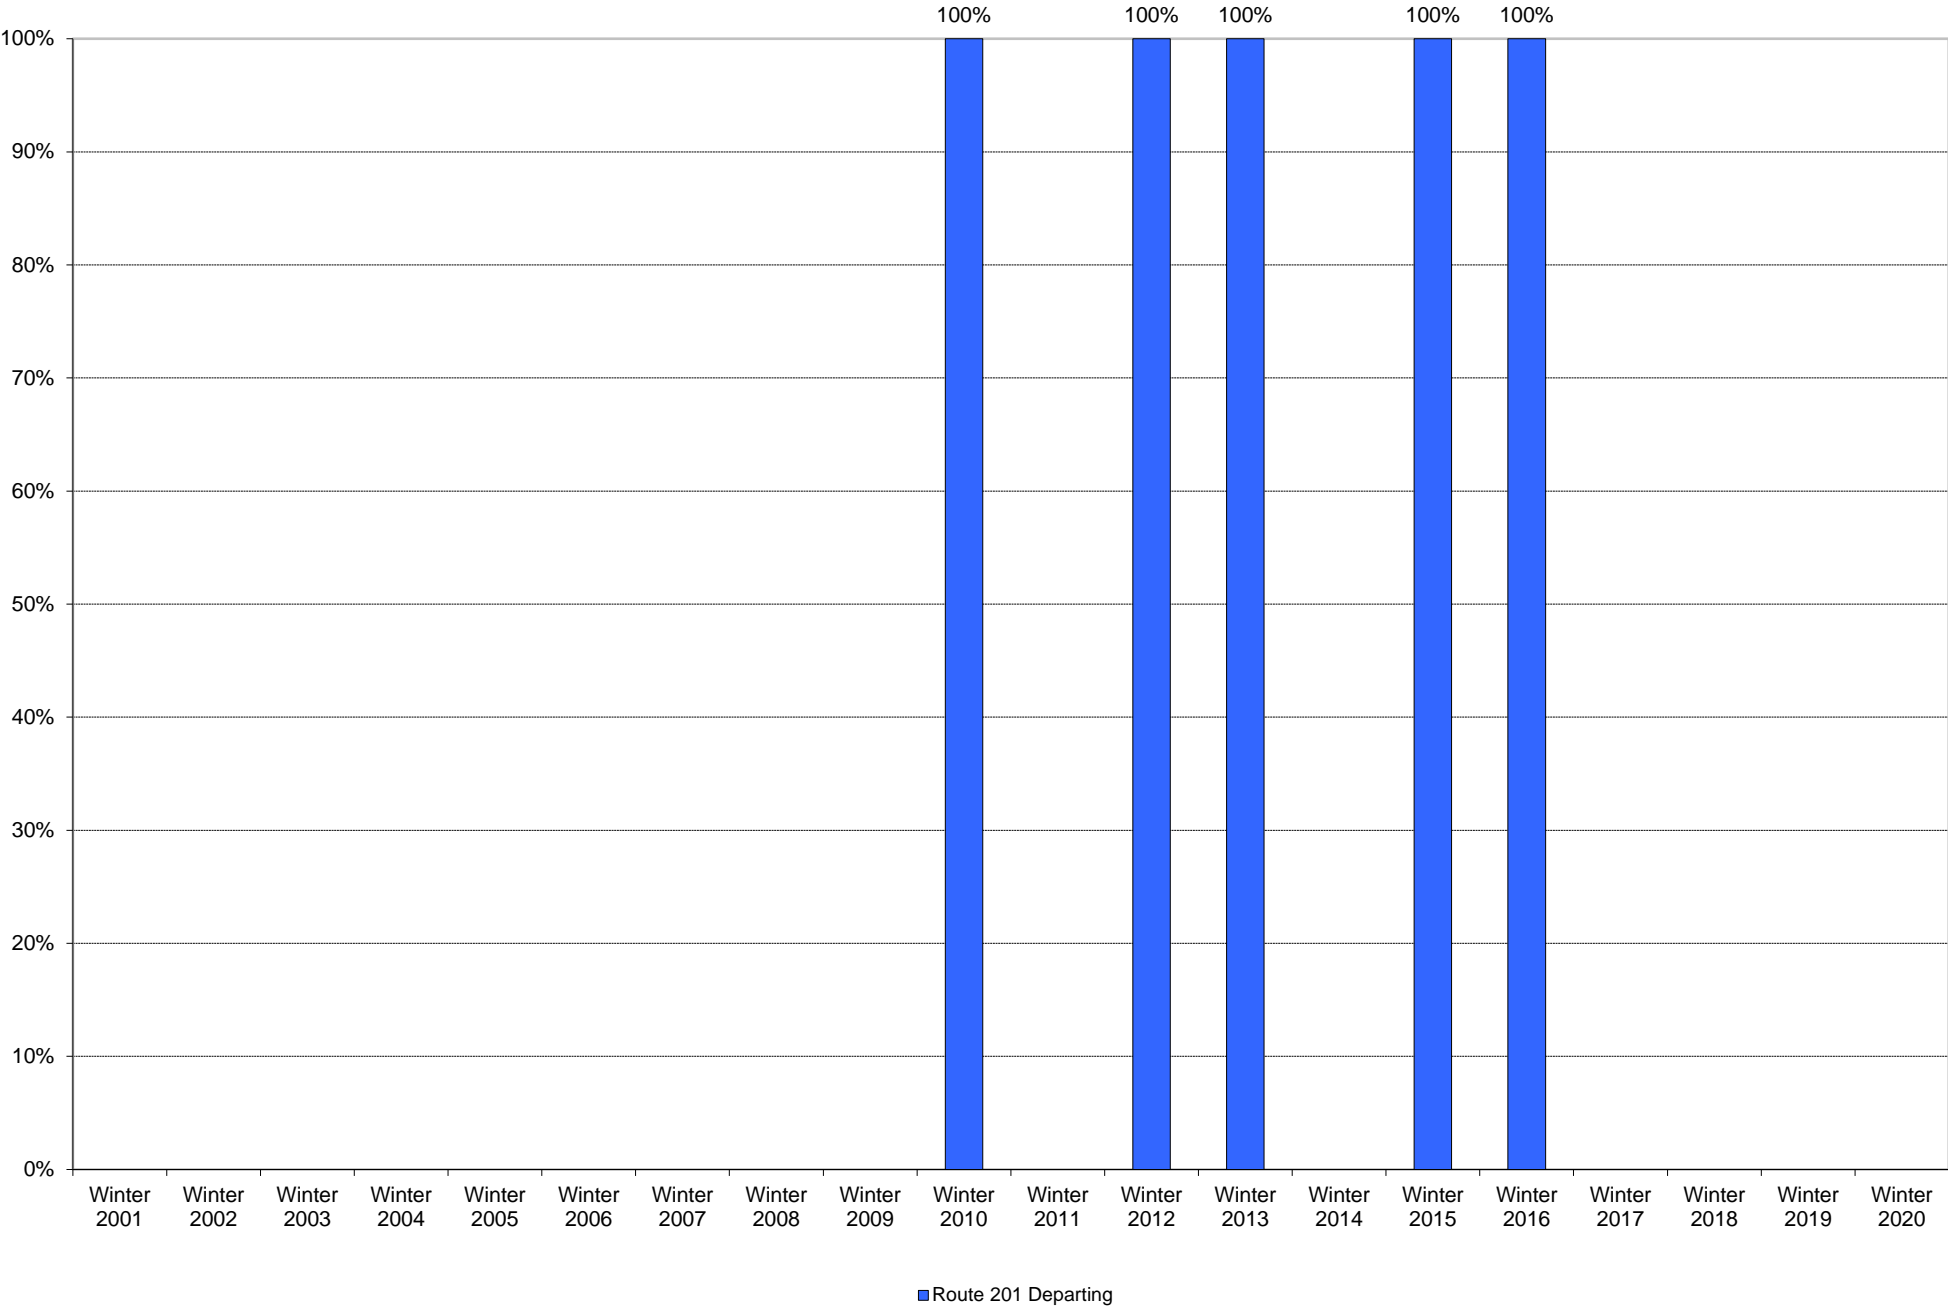

University of California, San Diego Survey of Pedestrian and Vehicular Traffic  
Bus Commuters Departing on Typical Weekday  
North Side of Medical Center Drive at Campus Point Drive: Route 201: Percentage of Total Bus Commuters

University of California, San Diego Survey of Pedestrian and Vehicular Traffic  
Bus Commuters Departing on Typical Weekday  
North Side of Medical Center Drive at Campus Point Drive: Route 201: Volumes

University of California, San Diego Survey of Pedestrian and Vehicular Traffic  
Bus Commuters Departing on Typical Weekday  
North Side of Medical Center Drive at Campus Point Drive: Total Bus Commuters: Volumes

■ Total Bus Commuters Departing