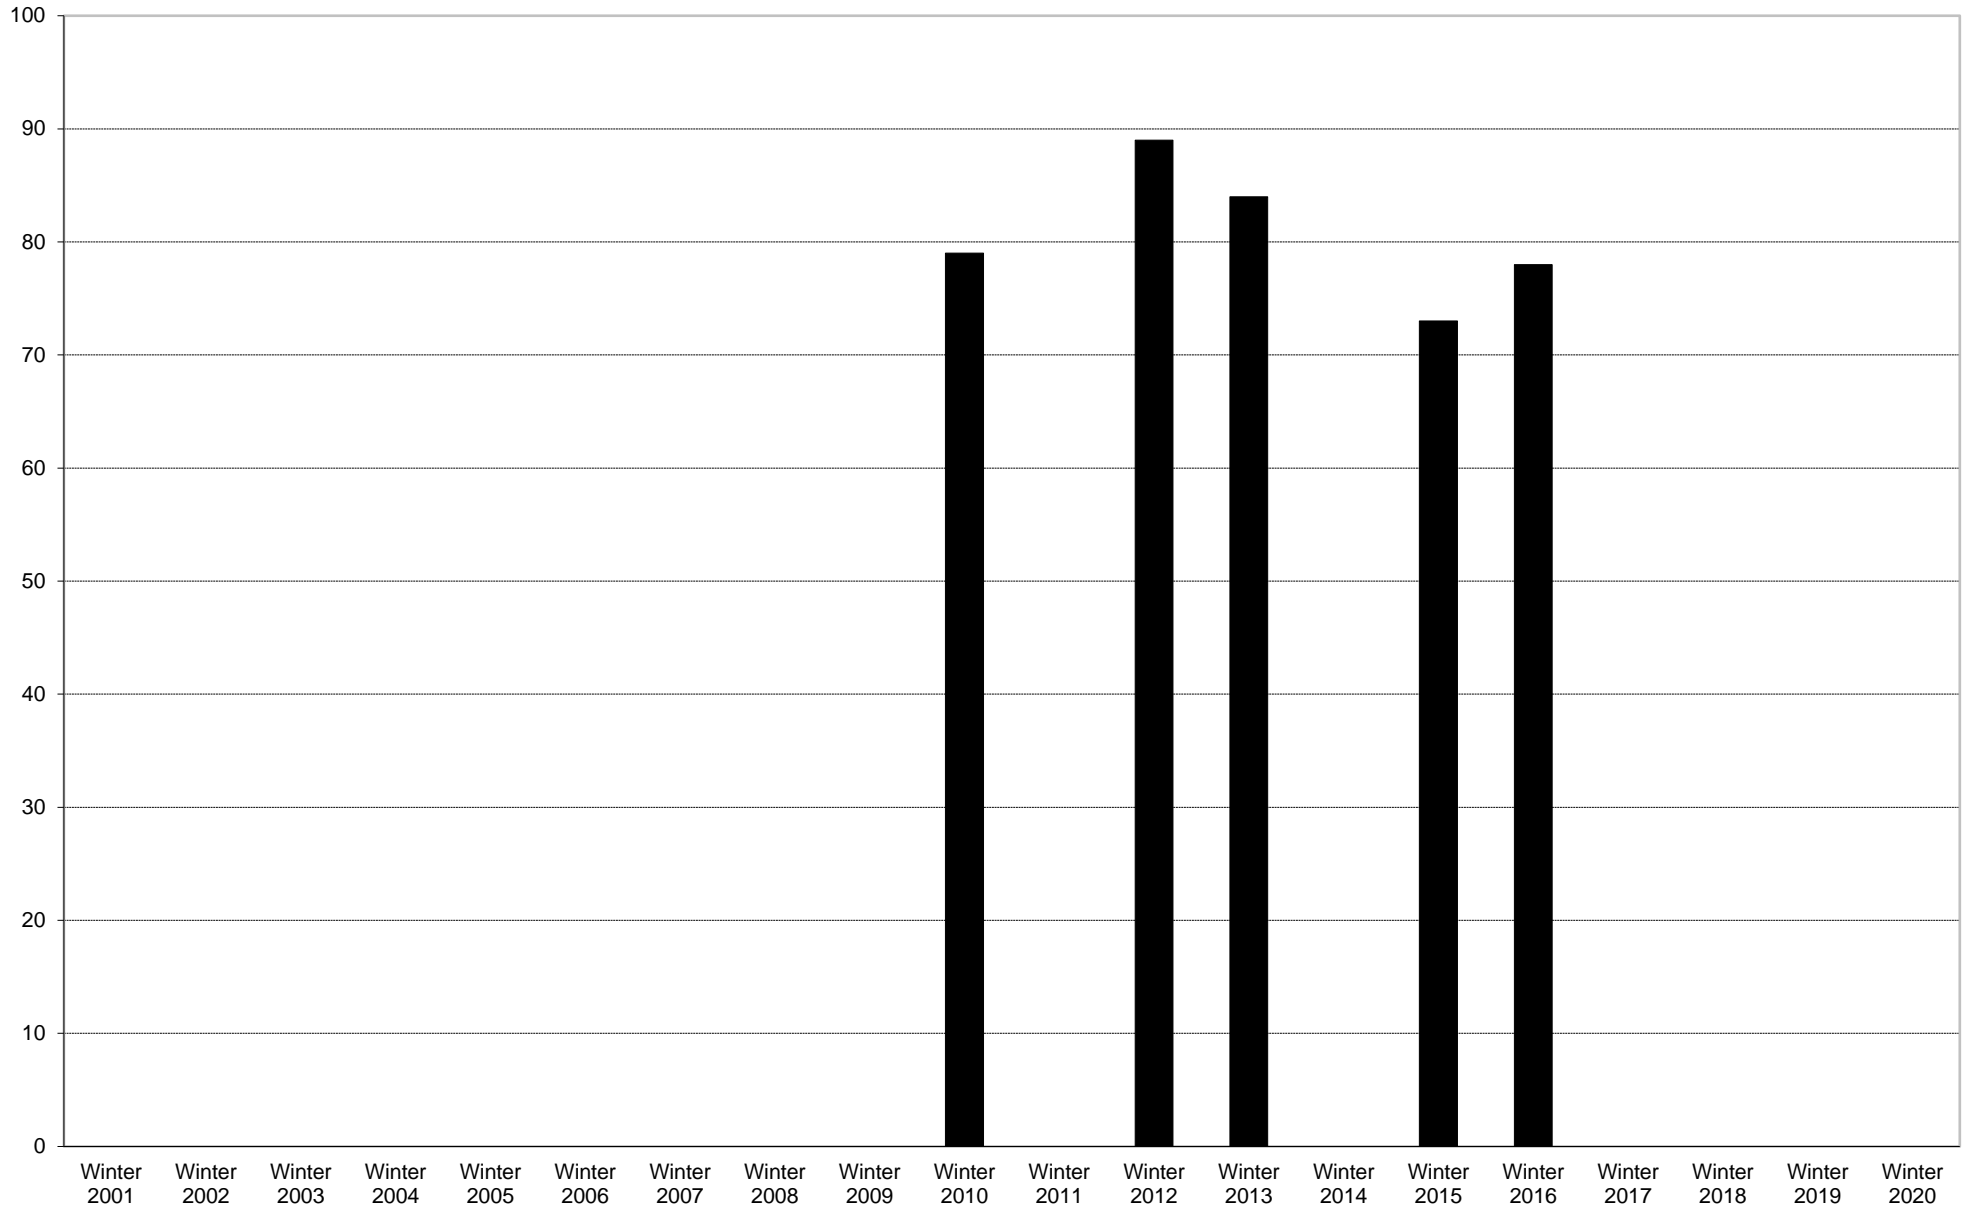

University of California, San Diego Survey of Pedestrian and Vehicular Traffic  
Bus Commuters Departing on Typical Weekday  
North Side of Medical Center Drive at Campus Point Drive: Route 201: Percentage of Total Bus Commuters

University of California, San Diego Survey of Pedestrian and Vehicular Traffic  
Bus Commuters Departing on Typical Weekday  
North Side of Medical Center Drive at Campus Point Drive: Route 201: Volumes

University of California, San Diego Survey of Pedestrian and Vehicular Traffic  
Bus Commuters Departing on Typical Weekday  
North Side of Medical Center Drive at Campus Point Drive: Total Bus Commuters: Volumes

■ Total Bus Commuters Departing