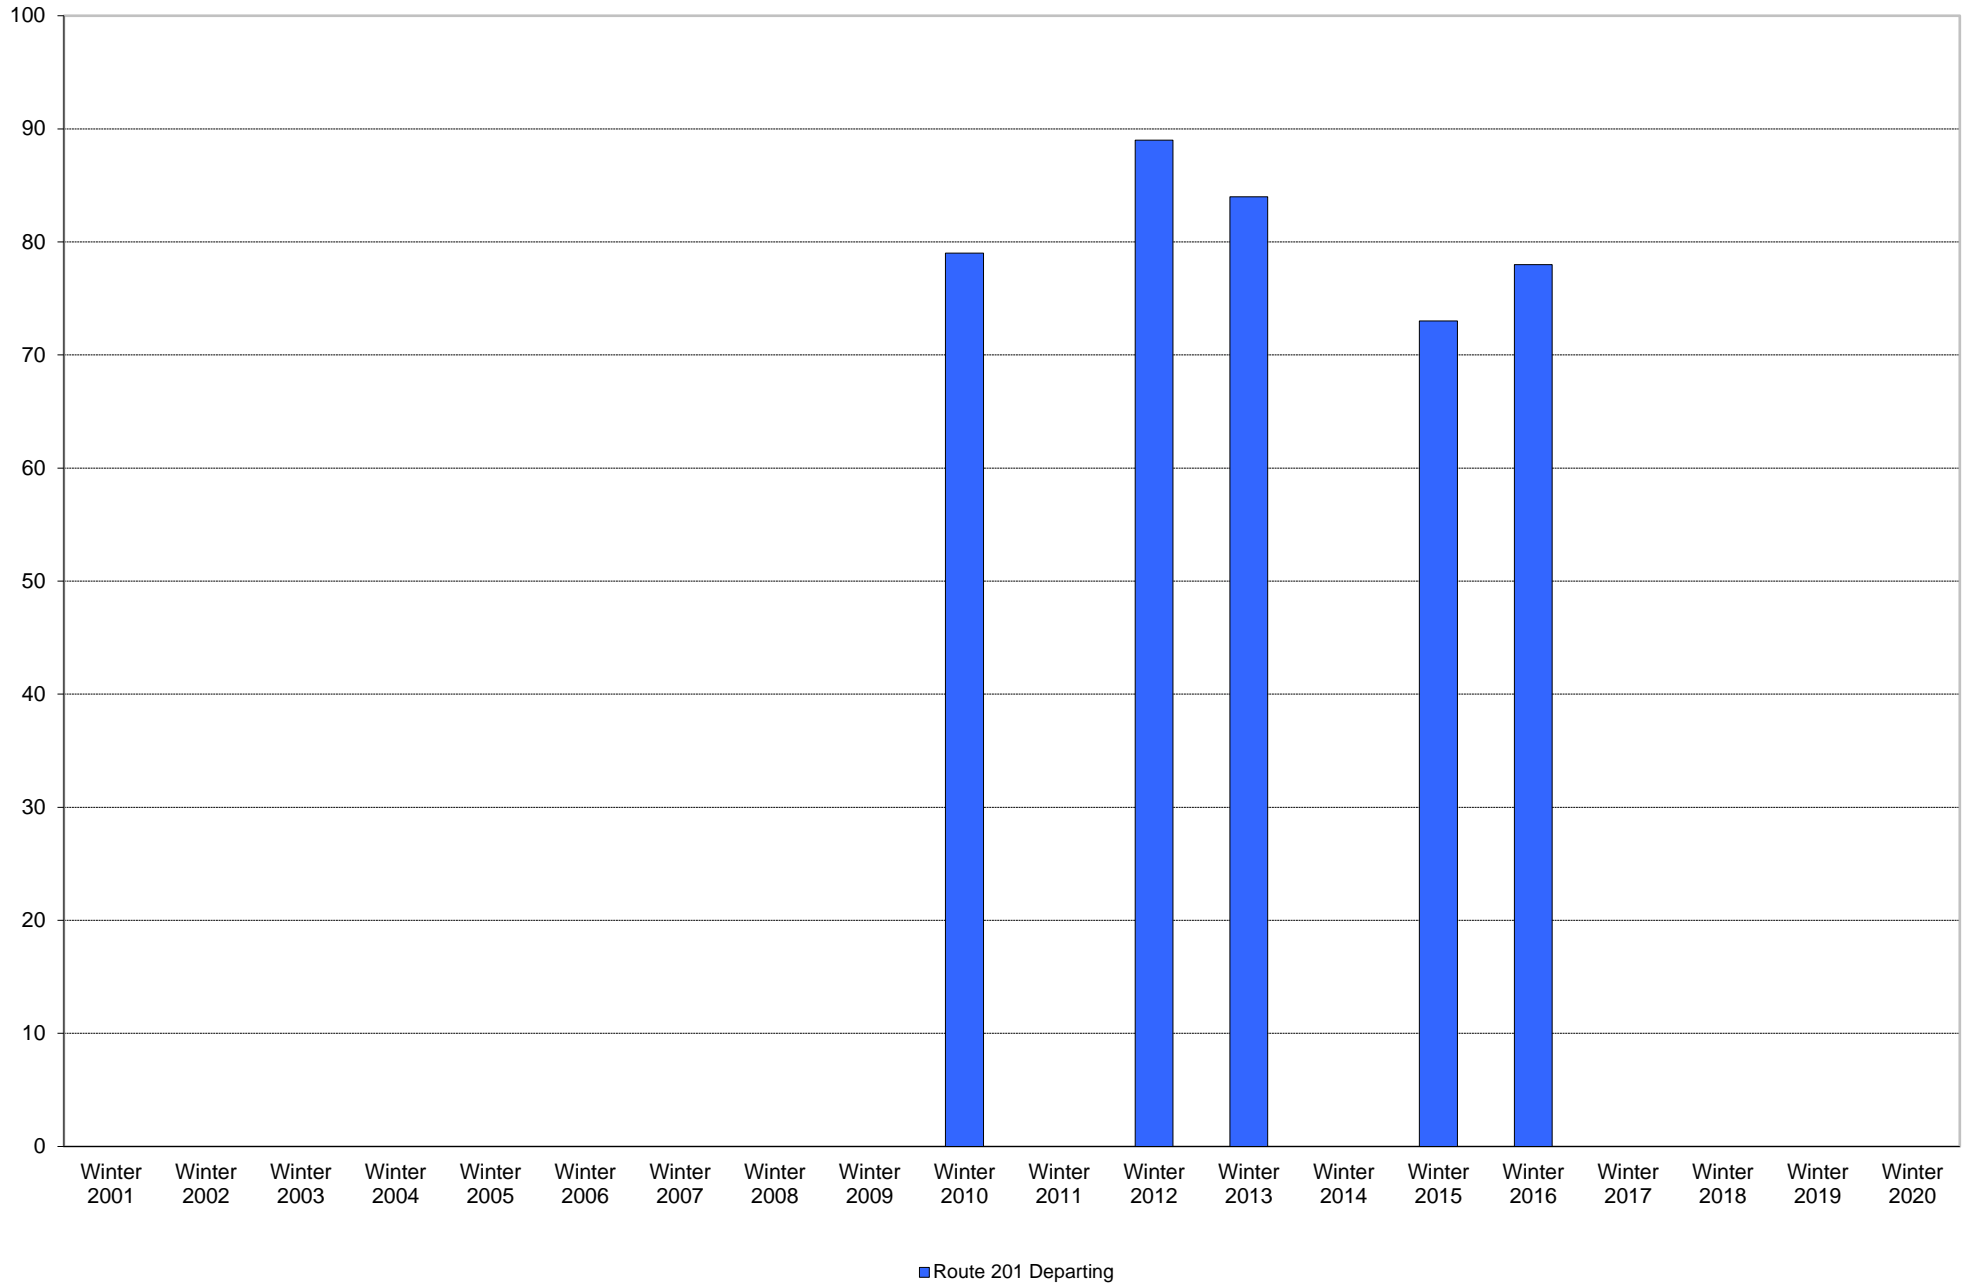

University of California, San Diego Survey of Pedestrian and Vehicular Traffic  
Bus Commuters Departing on Typical Weekday  
North Side of Medical Center Drive at Campus Point Drive: Route 201: Percentage of Total Bus Commuters

University of California, San Diego Survey of Pedestrian and Vehicular Traffic  
Bus Commuters Departing on Typical Weekday  
North Side of Medical Center Drive at Campus Point Drive: Route 201: Volumes

University of California, San Diego Survey of Pedestrian and Vehicular Traffic  
Bus Commuters Departing on Typical Weekday  
North Side of Medical Center Drive at Campus Point Drive: Total Bus Commuters: Volumes

■ Total Bus Commuters Departing