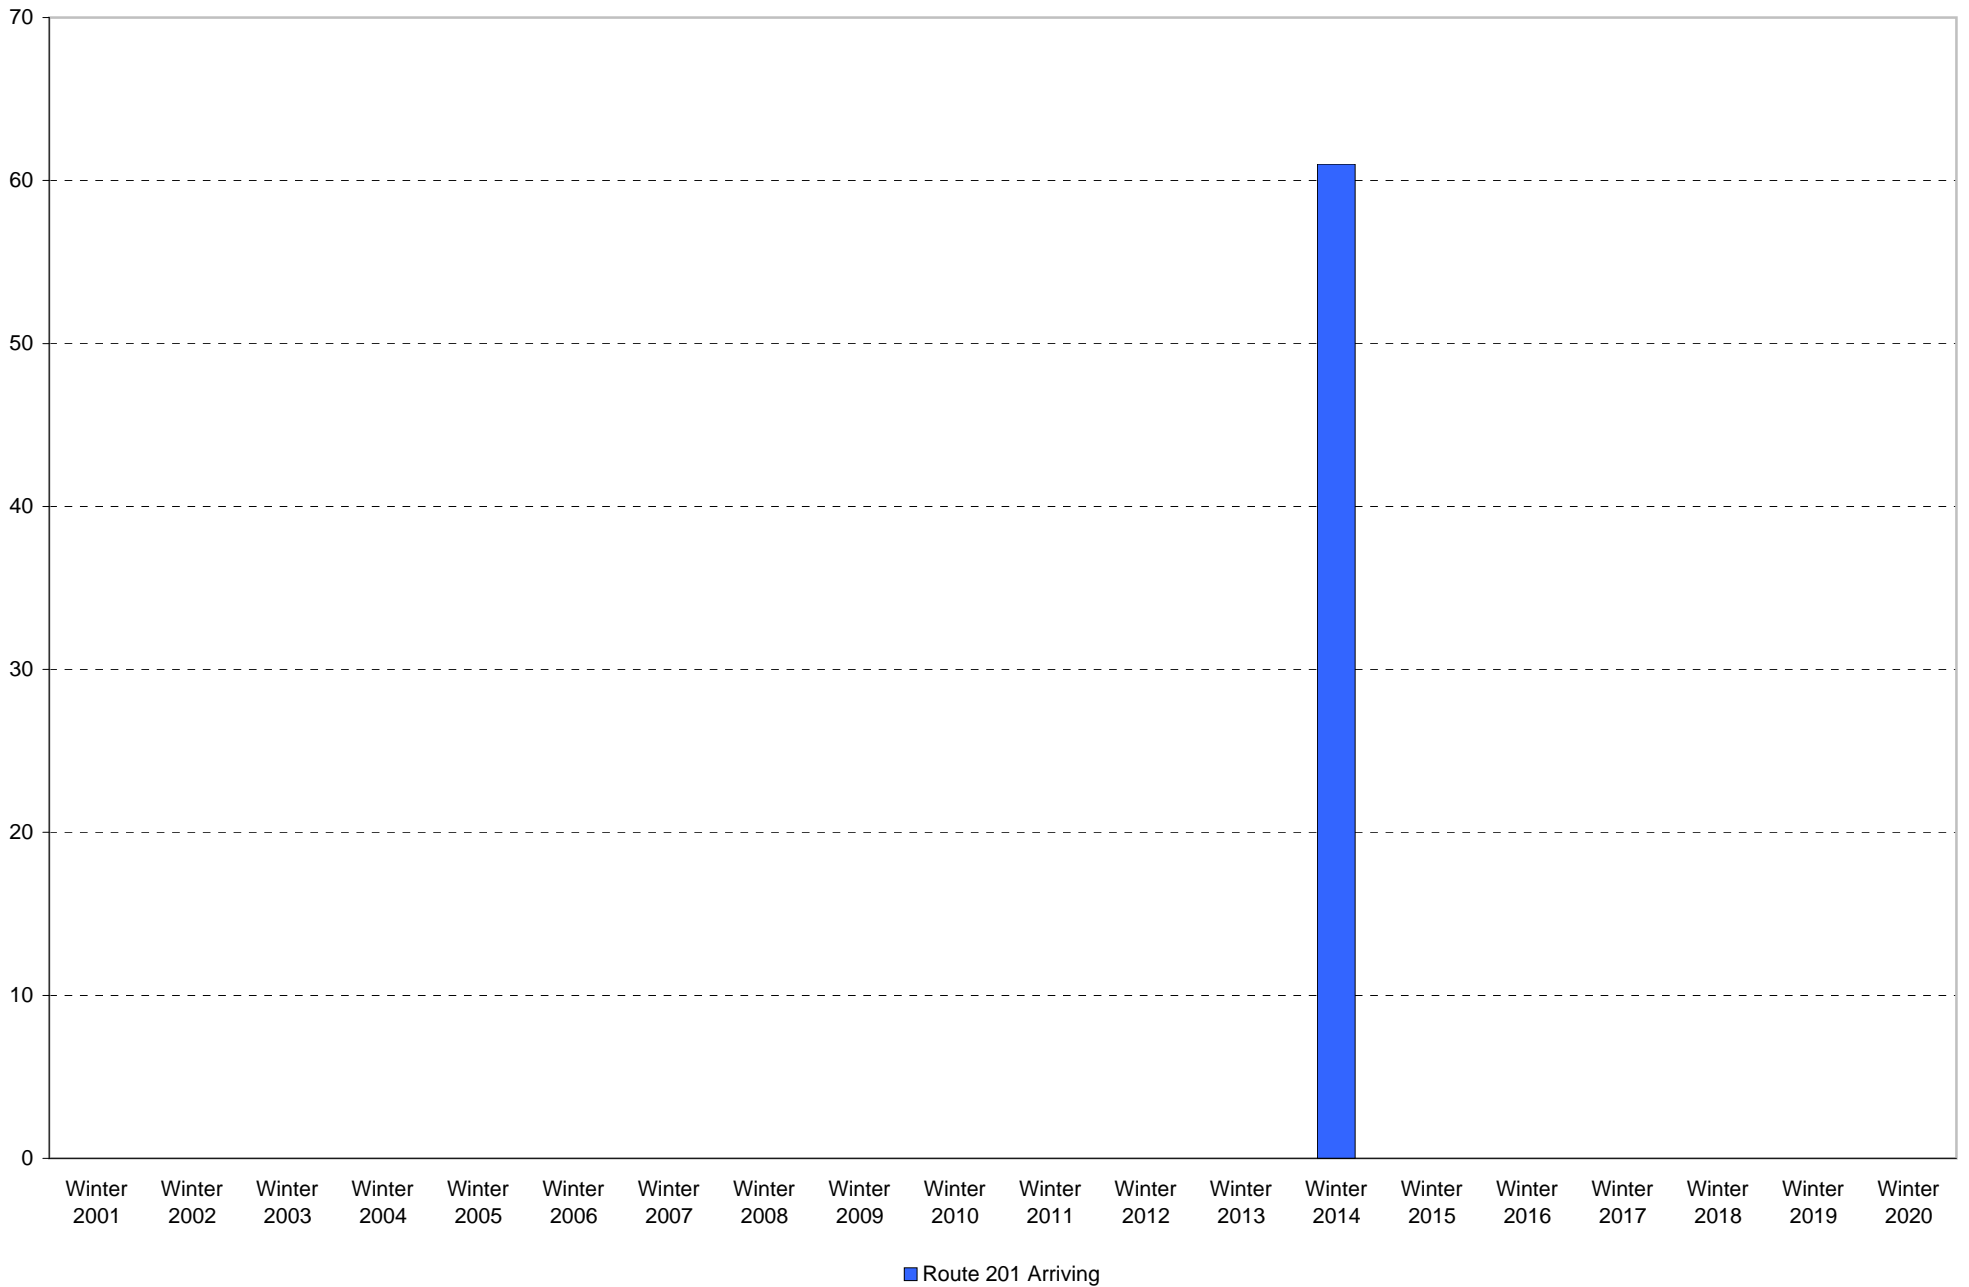

University of California, San Diego Survey of Pedestrian and Vehicular Traffic  
Bus Commuters Arriving on Typical Weekday  
East Side of Medical Center Drive at Health Sciences Drive: Route 201: Percentage of Total Bus Commuters

University of California, San Diego Survey of Pedestrian and Vehicular Traffic  
Bus Commuters Arriving on Typical Weekday  
East Side of Medical Center Drive at Health Sciences Drive: Route 201: Volumes

University of California, San Diego Survey of Pedestrian and Vehicular Traffic  
Bus Commuters Arriving on Typical Weekday  
East Side of Medical Center Drive at Health Sciences Drive: Total Bus Commuters: Volumes