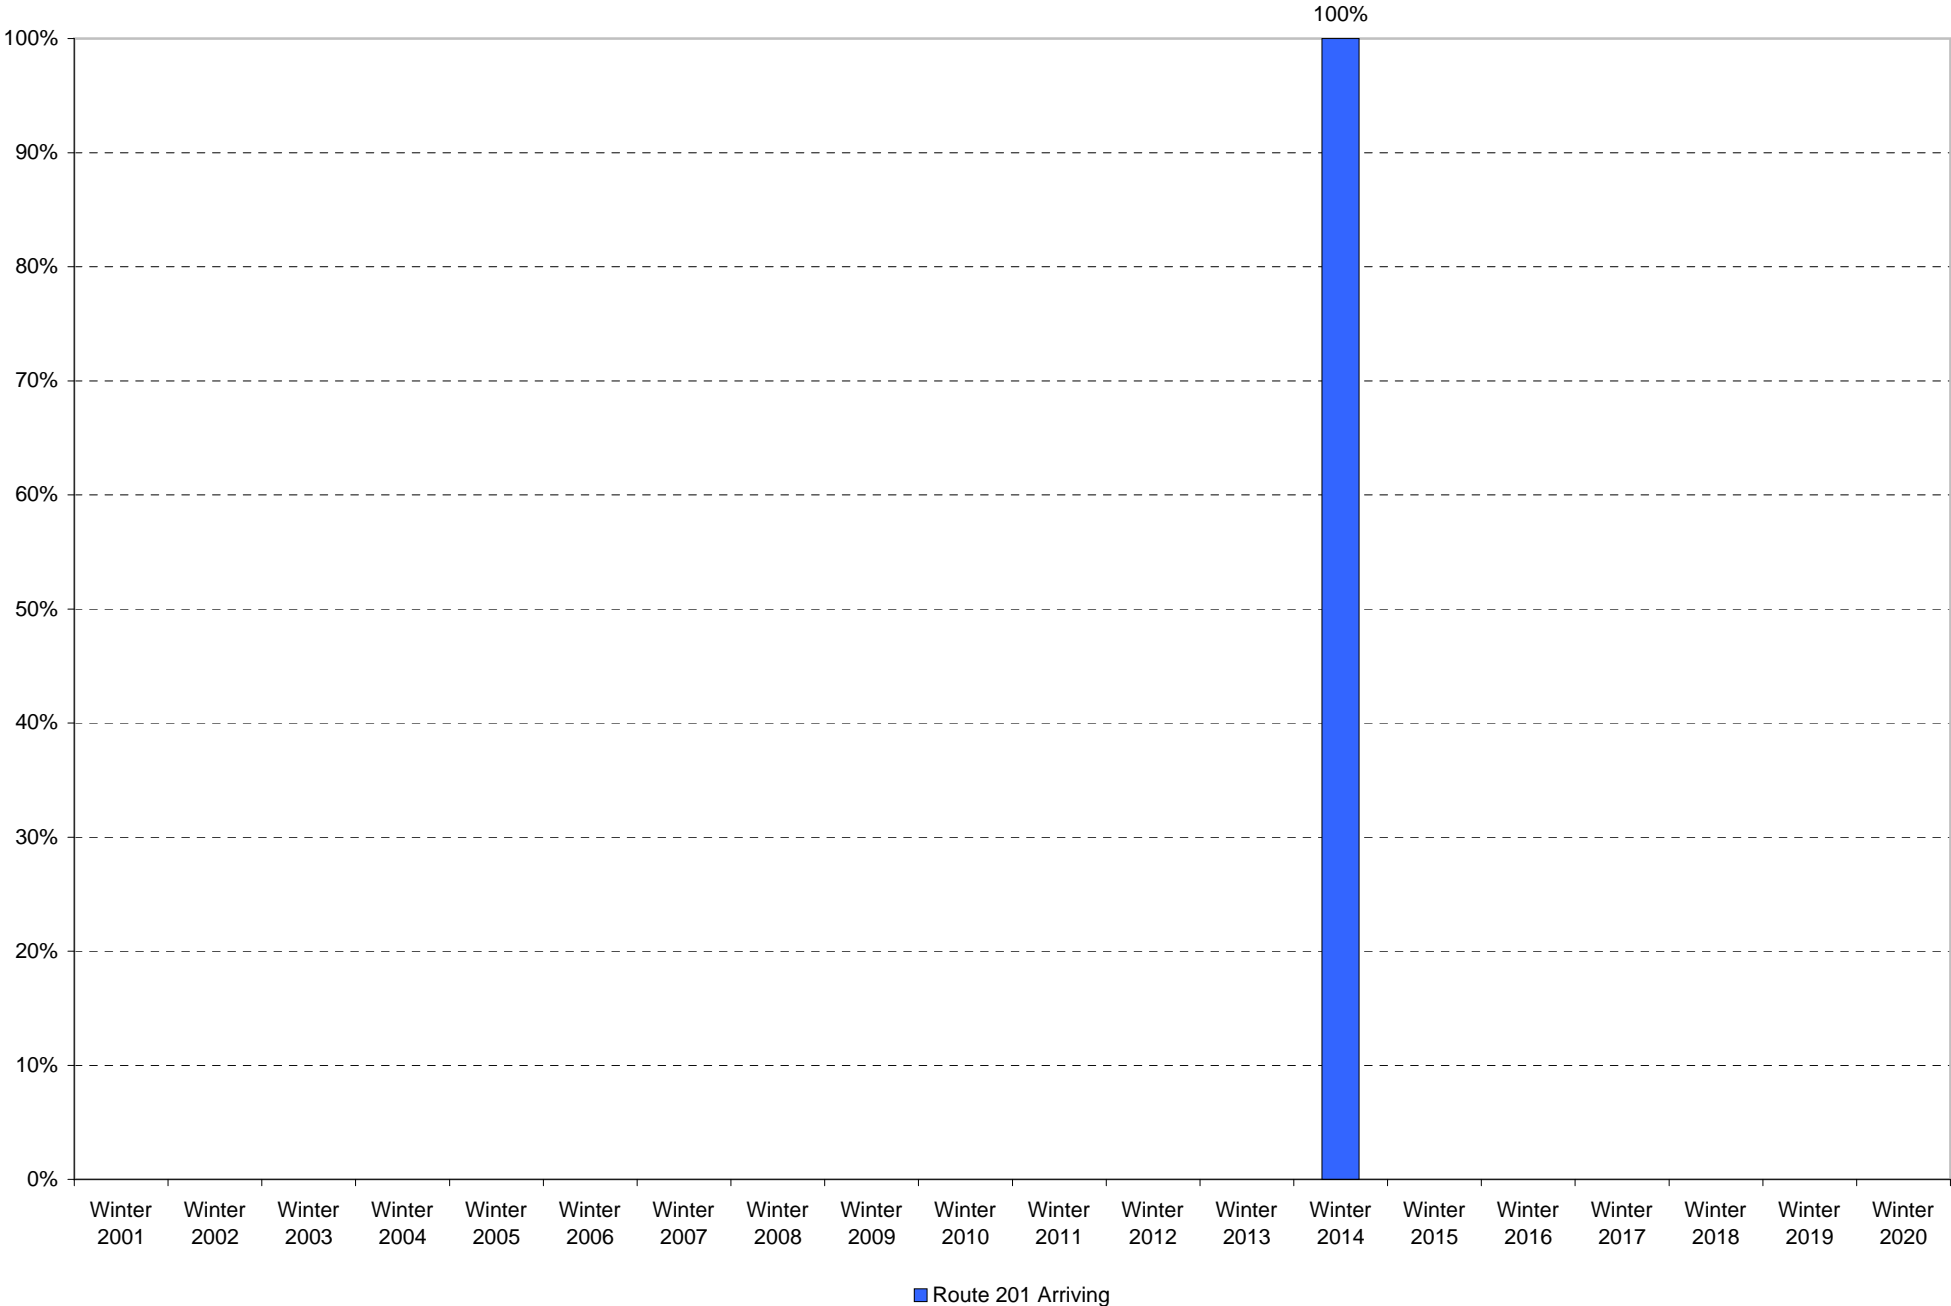

University of California, San Diego Survey of Pedestrian and Vehicular Traffic  
Bus Commuters Arriving on Typical Weekday  
East Side of Medical Center Drive at Health Sciences Drive: Route 201: Percentage of Total Bus Commuters

University of California, San Diego Survey of Pedestrian and Vehicular Traffic  
Bus Commuters Arriving on Typical Weekday  
East Side of Medical Center Drive at Health Sciences Drive: Route 201: Volumes

University of California, San Diego Survey of Pedestrian and Vehicular Traffic  
Bus Commuters Arriving on Typical Weekday  
East Side of Medical Center Drive at Health Sciences Drive: Total Bus Commuters: Volumes