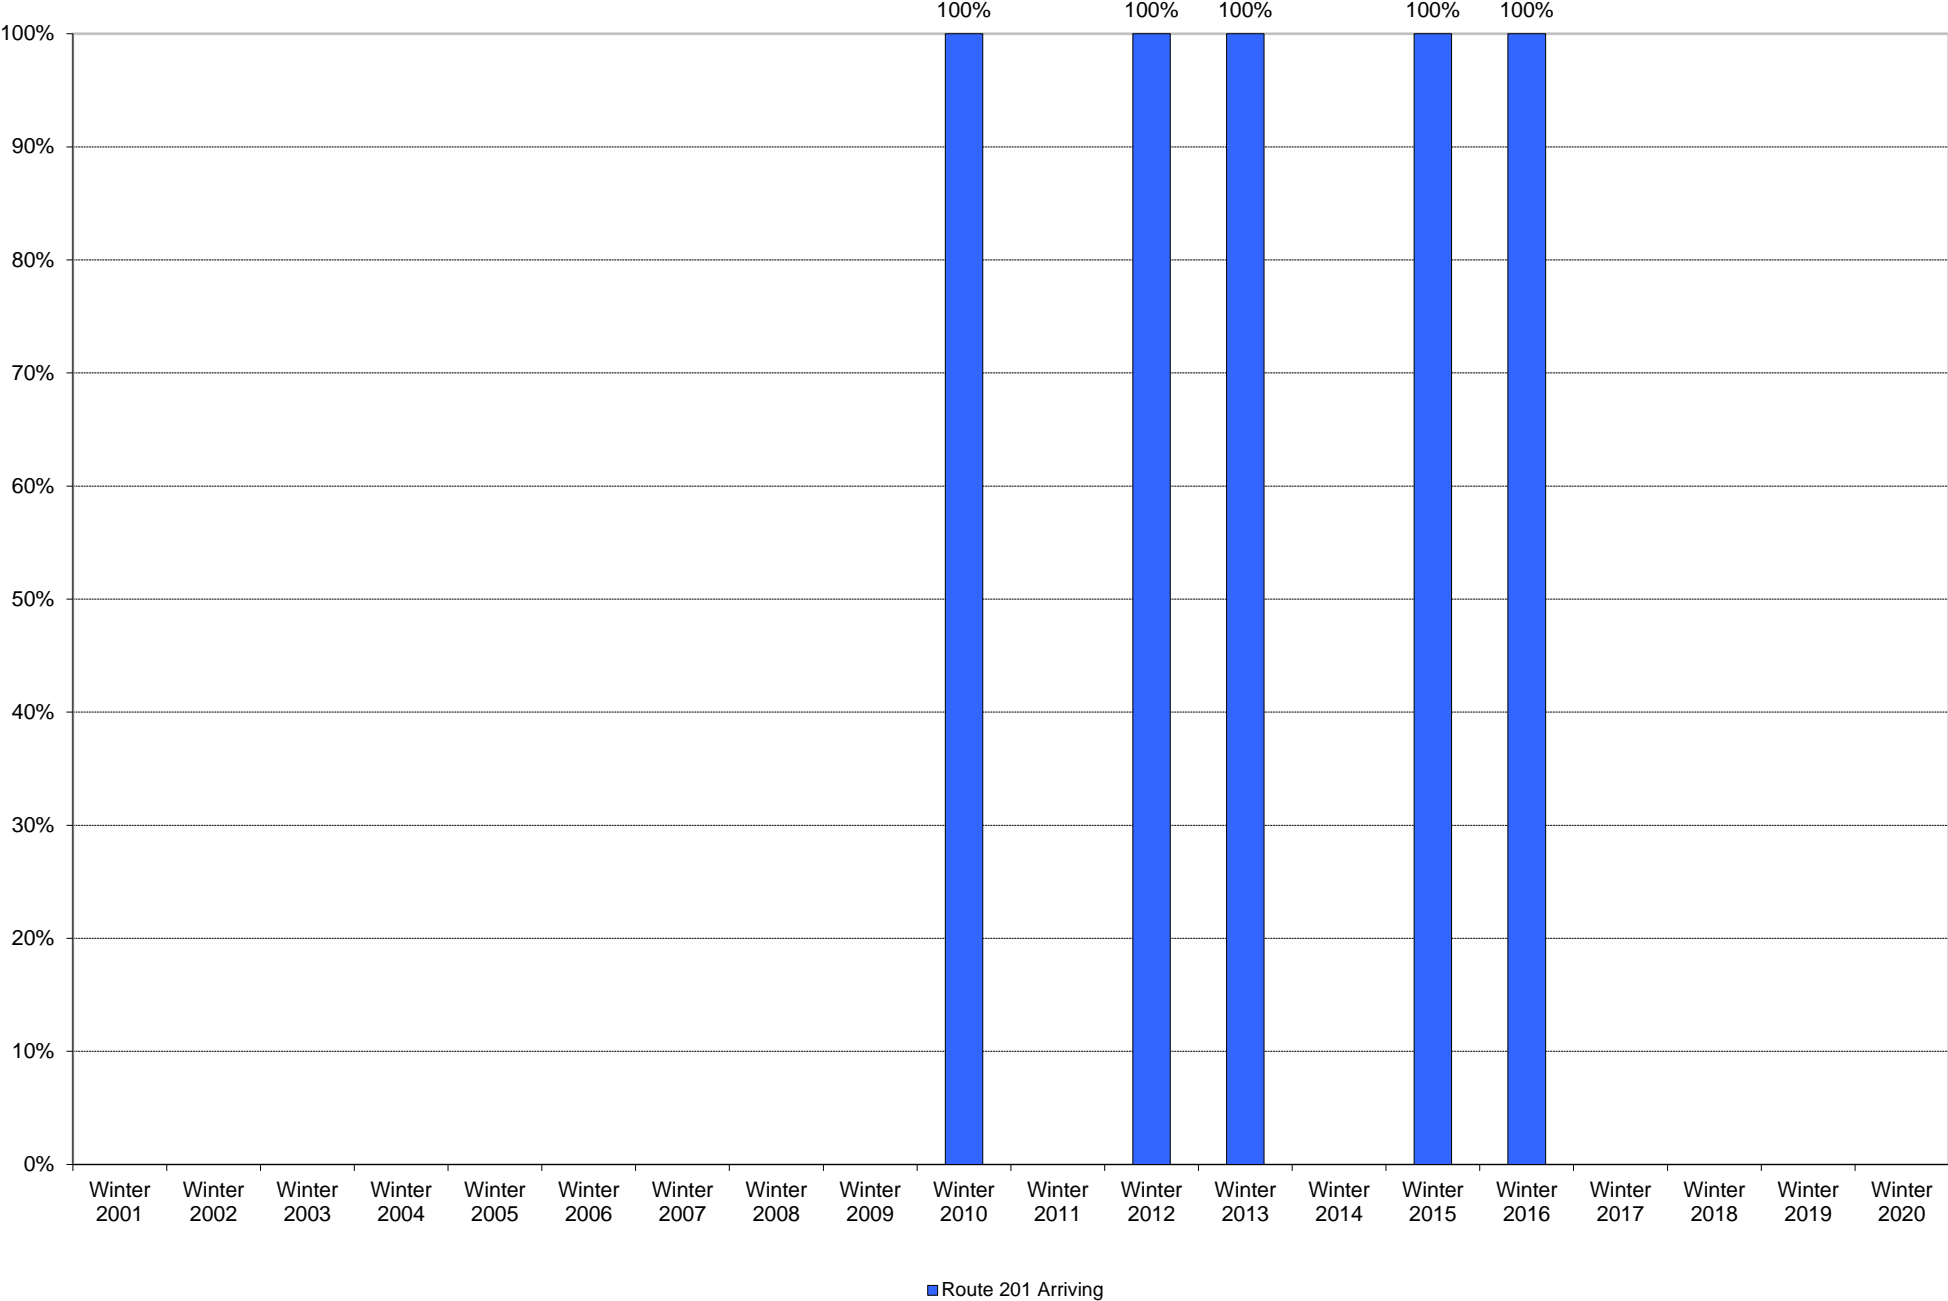

University of California, San Diego Survey of Pedestrian and Vehicular Traffic
Bus Commuters Arriving on Typical Weekday
North Side of Medical Center Drive at Campus Point Drive: Route 201: Percentage of Total Bus Commuters

University of California, San Diego Survey of Pedestrian and Vehicular Traffic
Bus Commuters Arriving on Typical Weekday
North Side of Medical Center Drive at Campus Point Drive: Route 201: Volumes

University of California, San Diego Survey of Pedestrian and Vehicular Traffic
Bus Commuters Arriving on Typical Weekday
North Side of Medical Center Drive at Campus Point Drive: Total Bus Commuters: Volumes

■ Total Bus Commuters Arriving