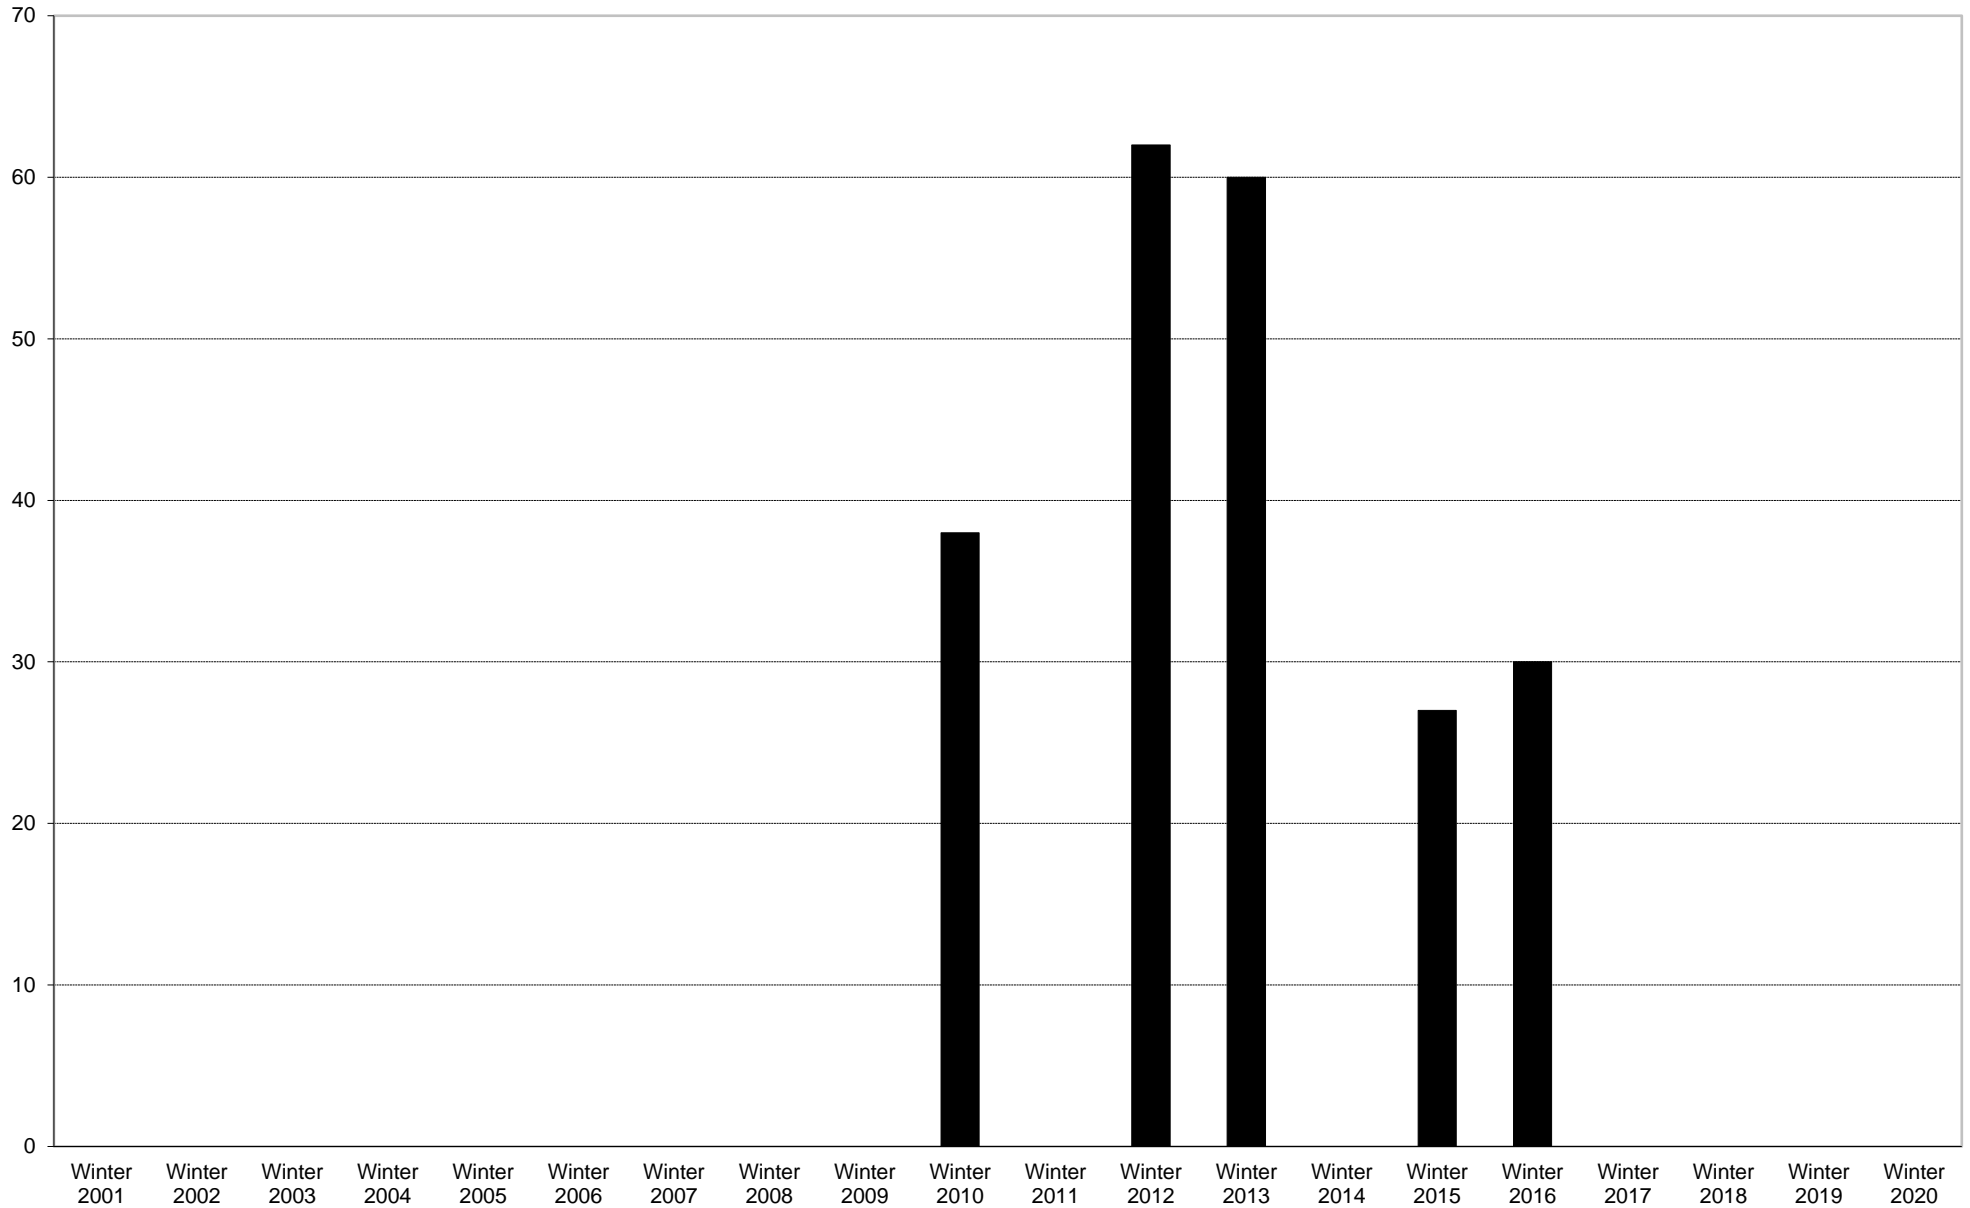

University of California, San Diego Survey of Pedestrian and Vehicular Traffic
Bus Commuters Arriving on Typical Weekday
North Side of Medical Center Drive at Campus Point Drive: Route 201: Percentage of Total Bus Commuters

University of California, San Diego Survey of Pedestrian and Vehicular Traffic
Bus Commuters Arriving on Typical Weekday
North Side of Medical Center Drive at Campus Point Drive: Route 201: Volumes

University of California, San Diego Survey of Pedestrian and Vehicular Traffic
Bus Commuters Arriving on Typical Weekday
North Side of Medical Center Drive at Campus Point Drive: Total Bus Commuters: Volumes

■ Total Bus Commuters Arriving