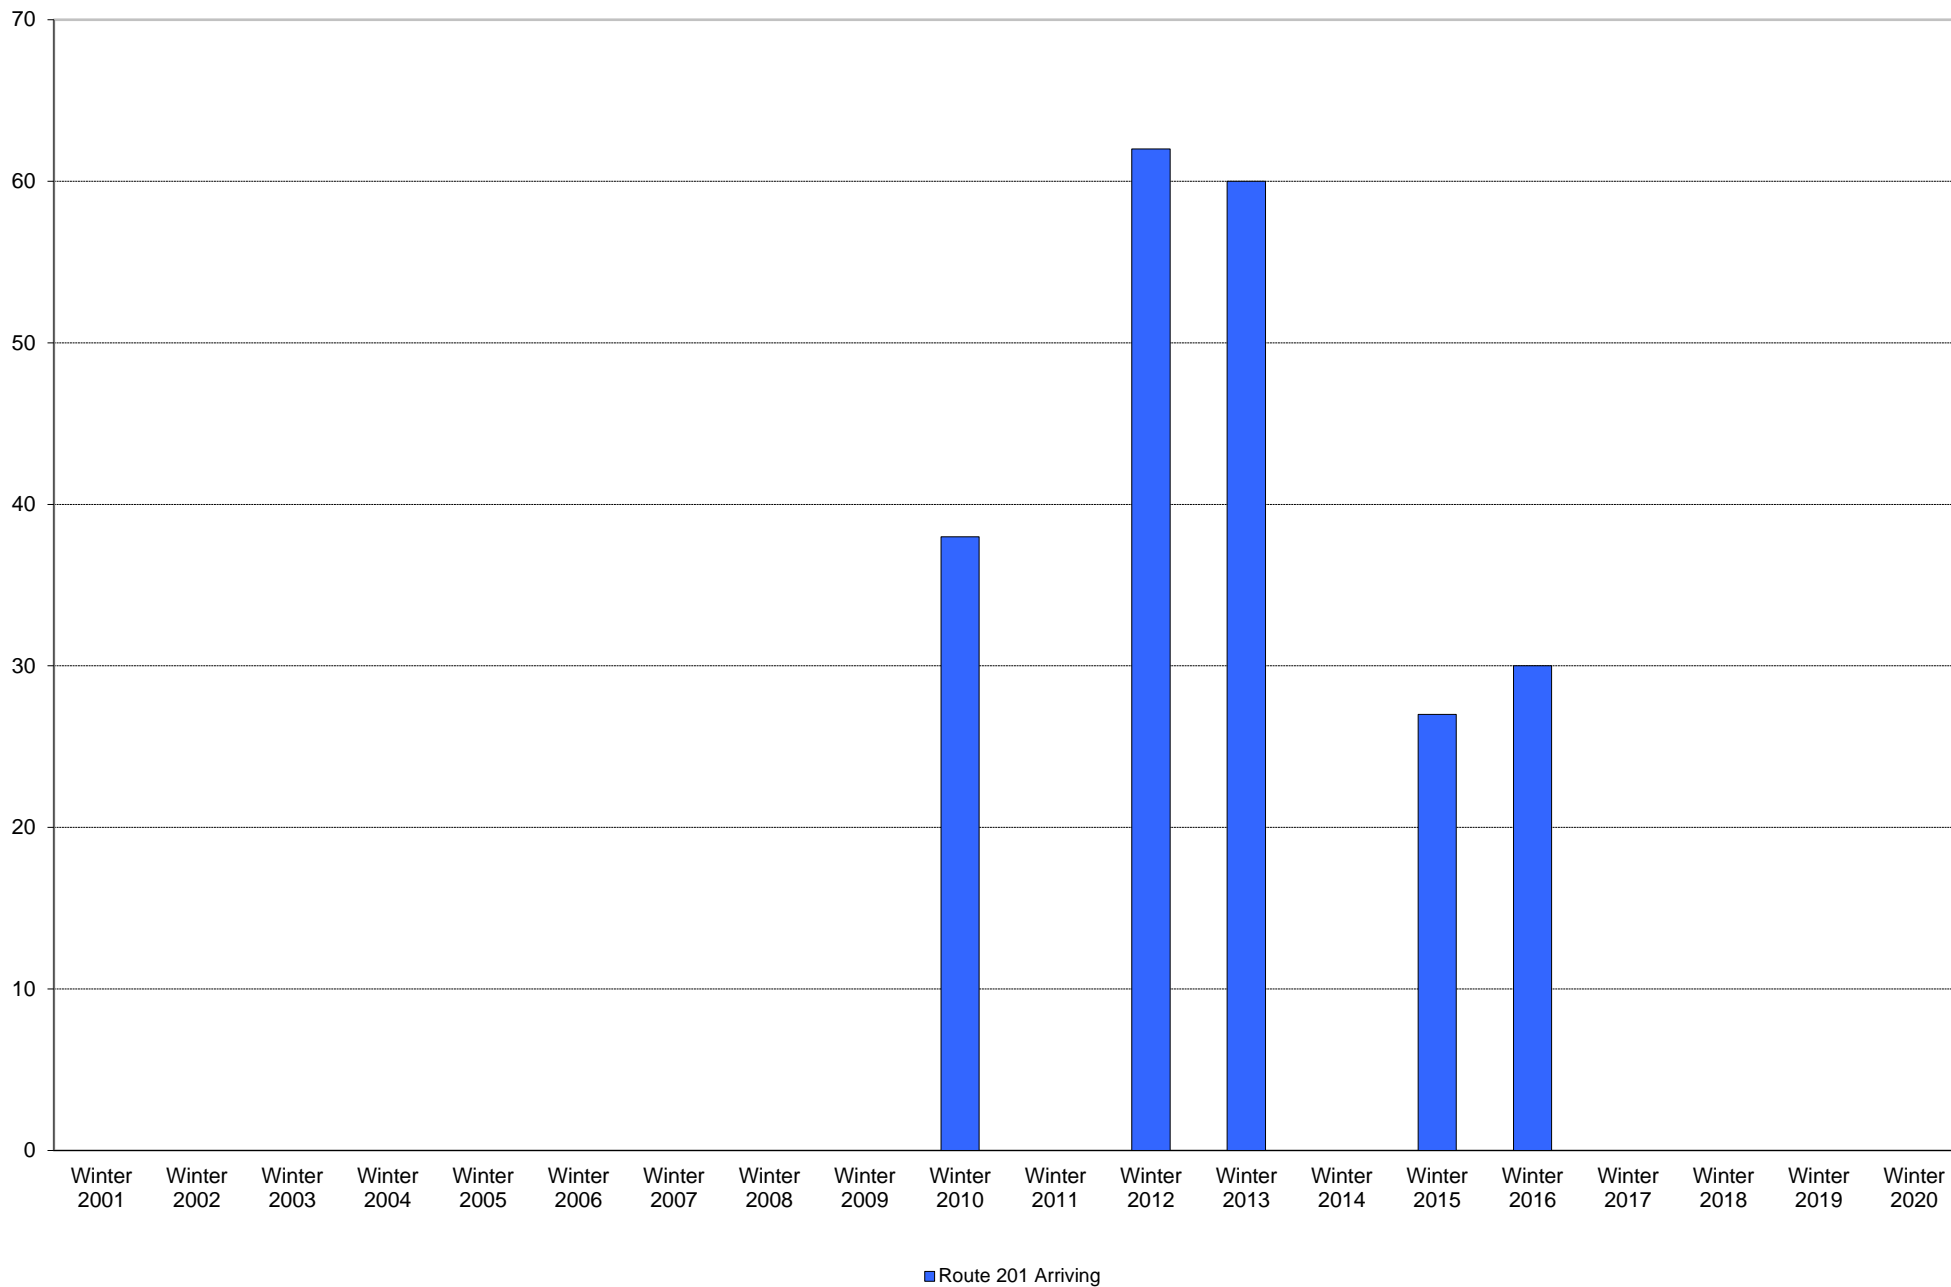

University of California, San Diego Survey of Pedestrian and Vehicular Traffic
Bus Commuters Arriving on Typical Weekday
North Side of Medical Center Drive at Campus Point Drive: Route 201: Percentage of Total Bus Commuters

University of California, San Diego Survey of Pedestrian and Vehicular Traffic
Bus Commuters Arriving on Typical Weekday
North Side of Medical Center Drive at Campus Point Drive: Route 201: Volumes

University of California, San Diego Survey of Pedestrian and Vehicular Traffic
Bus Commuters Arriving on Typical Weekday
North Side of Medical Center Drive at Campus Point Drive: Total Bus Commuters: Volumes

■ Total Bus Commuters Arriving