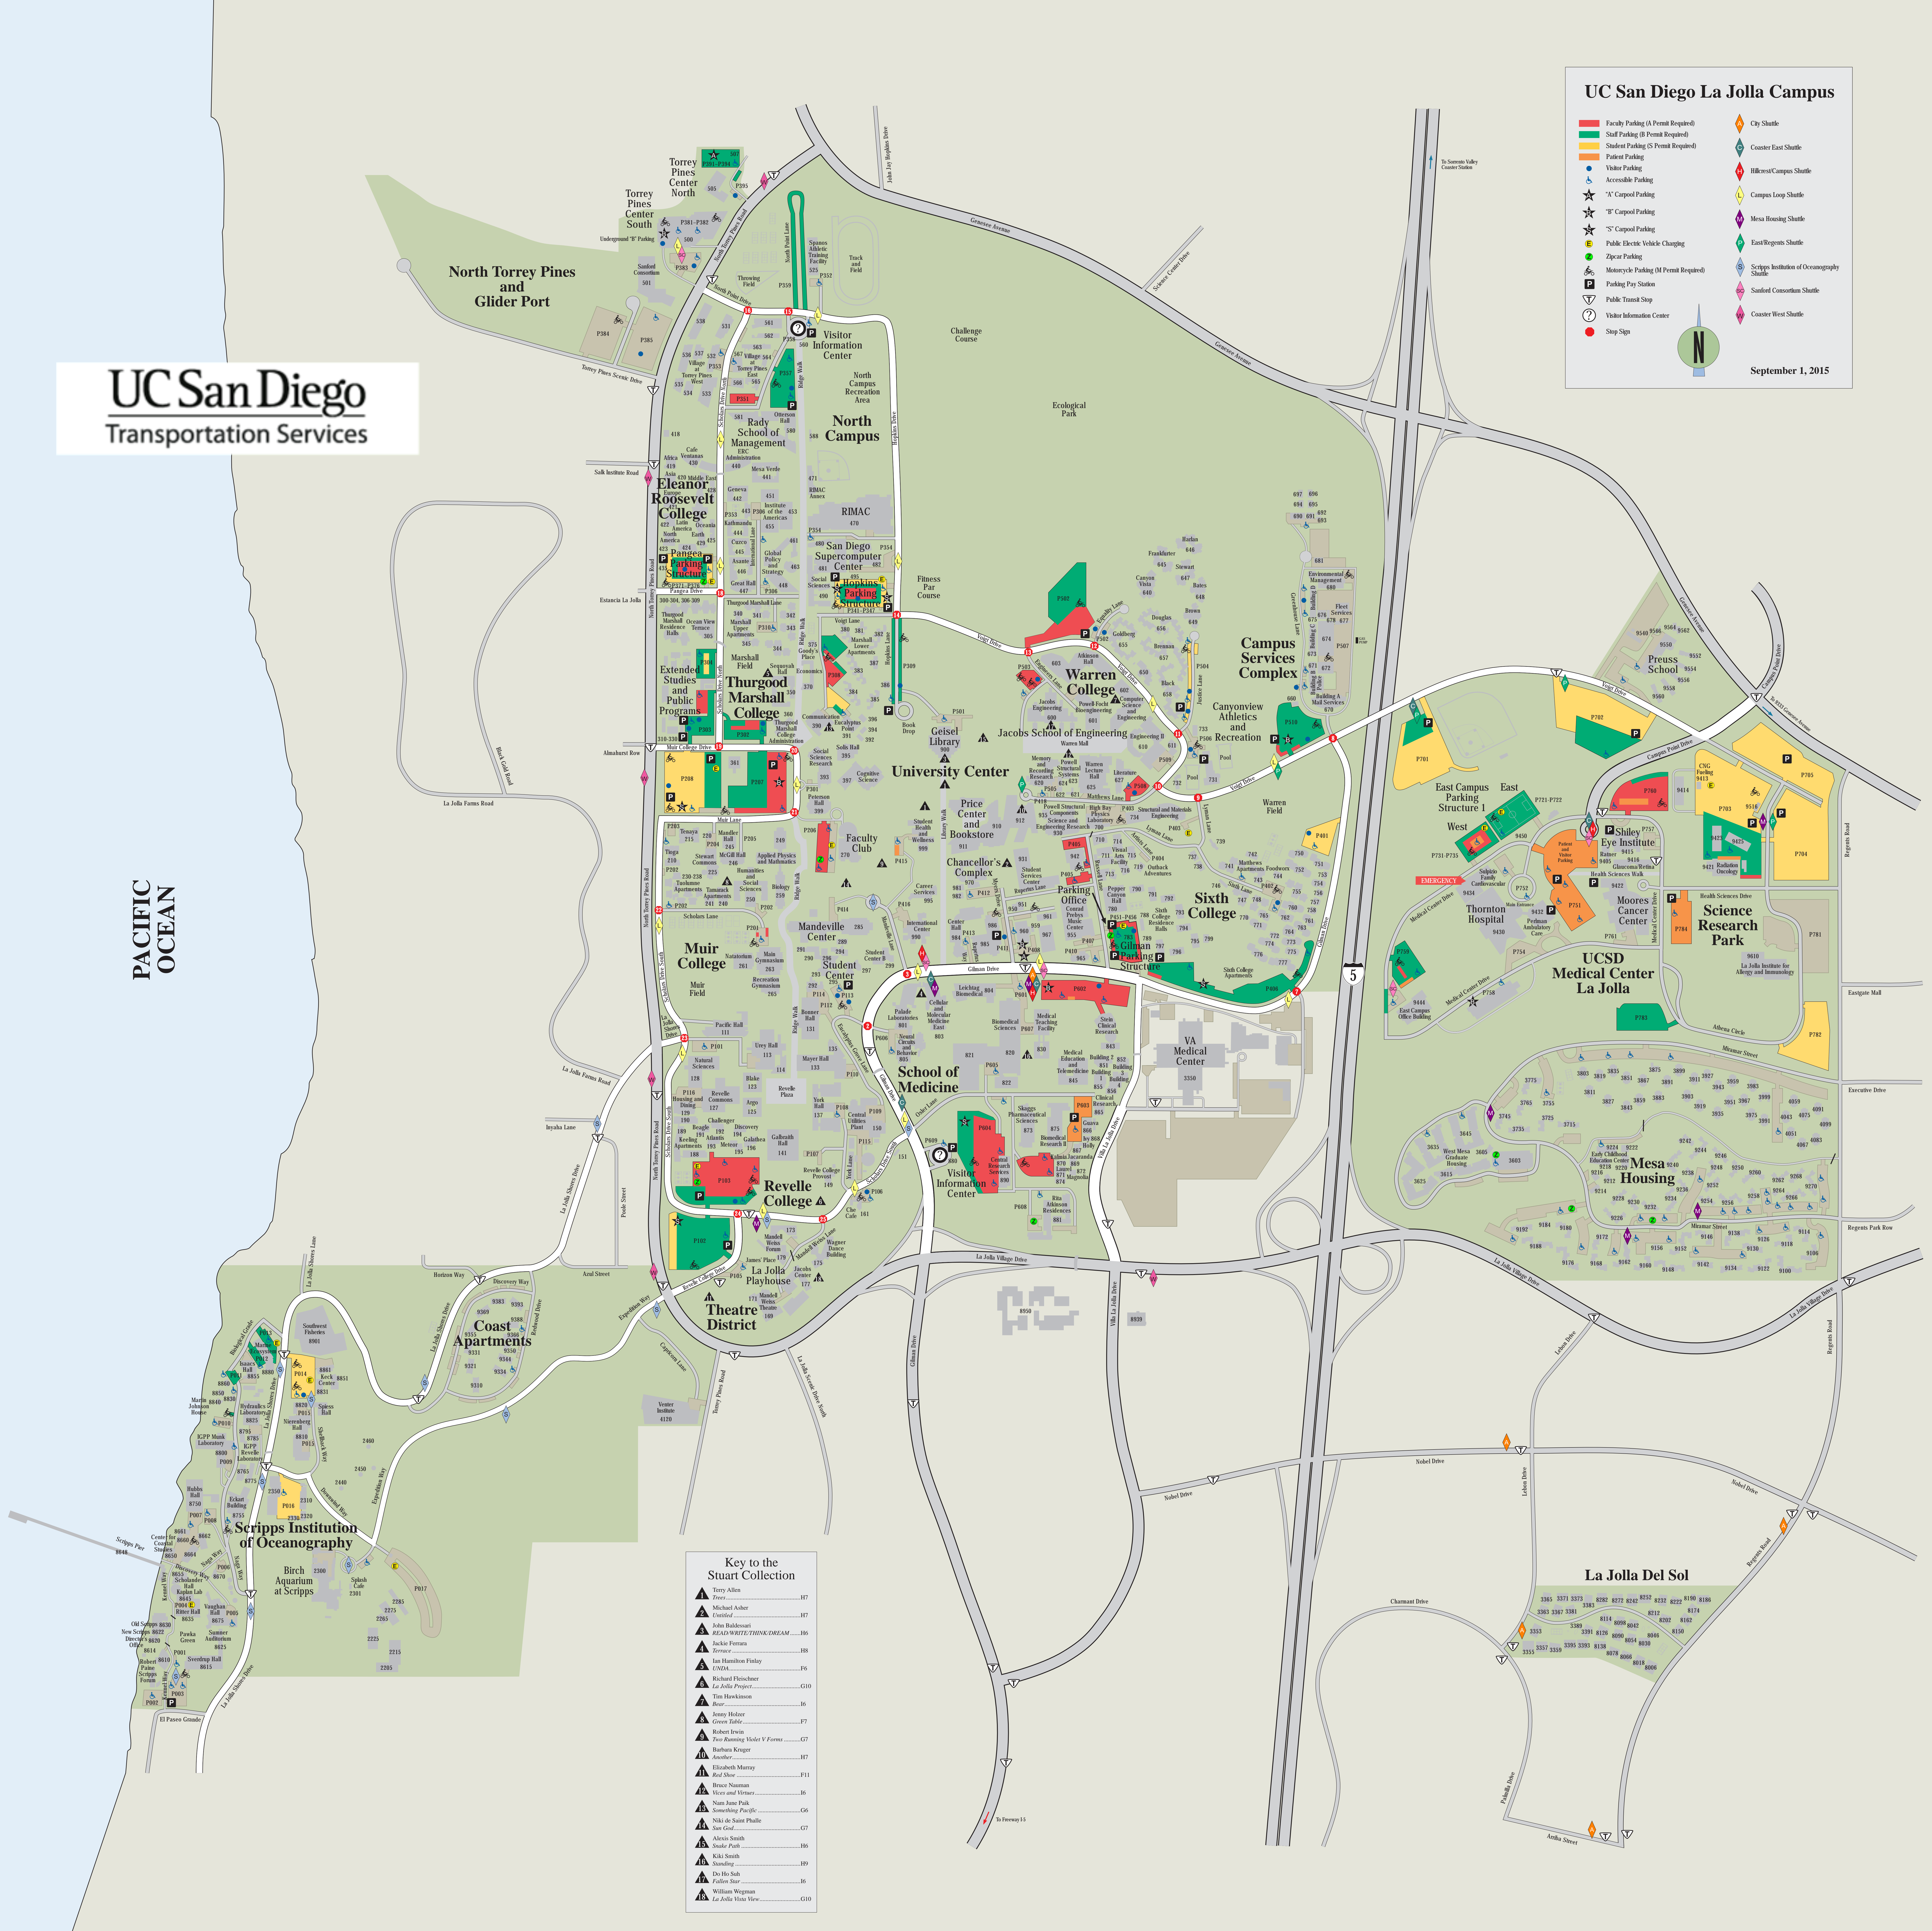

UC San Diego Transportation Services

UC San Diego La Jolla Campus

Faculty Parking (A Permit Required)	City Shuttle
Staff Parking (B Permit Required)	Coaster East Shuttle
Student Parking (S Permit Required)	Biketec Campus Shuttle
Patient Parking	Campus Loop Shuttle
Visitor Parking	Mesa Housing Shuttle
Accessible Parking	East/Regents Shuttle
'A' Carpool Parking	Scripps Institution of Oceanography Shuttle
'E' Carpool Parking	Sanford Consortium Shuttle
'S' Carpool Parking	Coaster West Shuttle
Zipcar Parking	Public Electric Vehicle Charging
Motorcycle Parking (M Permit Required)	Zipcar Parking
Parking Pay Station	Motorcycle Parking (M Permit Required)
Public Transit Stop	Parking Pay Station
Visitor Information Center	Public Transit Stop
Stop Sign	Visitor Information Center

September 1, 2015

Key to the Stuart Collection

	Terry Allen	147
	Michael Asher	147
	John Baldessari	147
	READ/WRITE/THINK/DREAM	146
	Jackie Ferrara	148
	Eric	148
	Jan Hamilton Finlay	146
	LINDA	146
	Richard Richter	146
	La Jolla Project	146
	Tim Hawkinson	146
	Boor	146
	Jenny Holzer	146
	Green Table	146
	Robert Irwin	146
	Four Running Water V Forms	146
	Barbara Kruger	146
	Another	146
	Elizabeth Murray	146
	Red Shoe	146
	Bruce Nauman	146
	Uices and Mirrors	146
	Kim Jon Park	146
	Something Pacific	146
	Niki de Saint Phalle	146
	San Gid	146
	Alexis Smith	146
	Souler Path	146
	Kiki Smith	146
	Handing	146
	Do-Hu Suh	146
	Fallon Star	146
	William Wegman	146
	La Jolla Vista View	146

Coast Apartments

9310	9310 Redwood Drive	D11
9321	9321 Discovery Way	D11
9331	9331 Discovery Way	D11
9334	9334 Redwood Drive	D11
9344	9344 Redwood Drive	D11
9350	9350 Redwood Drive	D11
9350	9350A Coast Apartments	E11
9355	9355 Discovery Way	D11
9366	9366 Redwood Drive	E11
9369	9369 Discovery Way	D11
9383	9383 Discovery Way	D11
9388	9388 Redwood Drive	E11
9393	9393 Discovery Way	E11