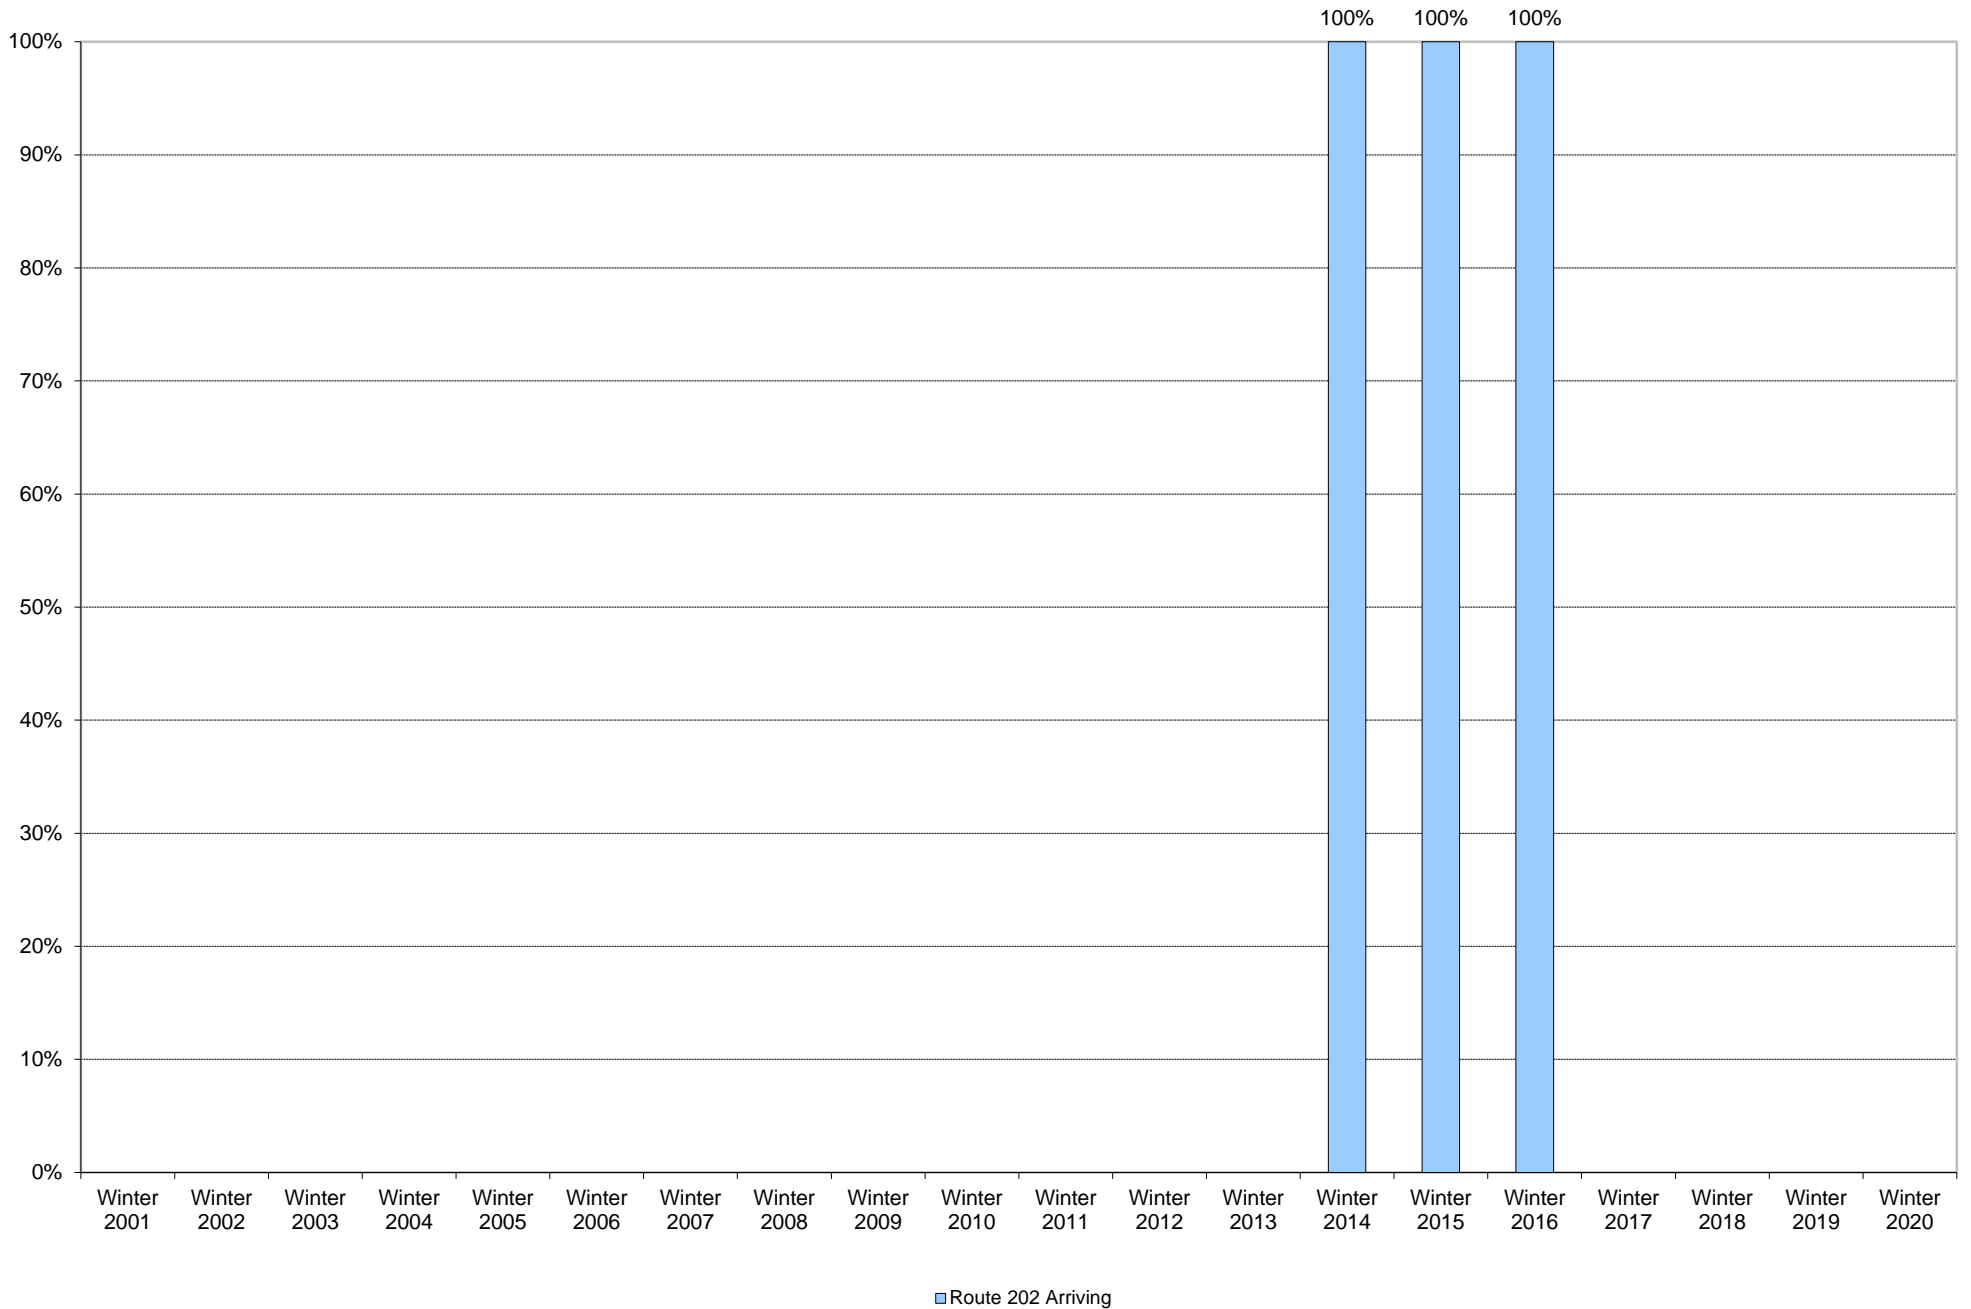

University of California, San Diego Survey of Pedestrian and Vehicular Traffic
Bus Commuters Arriving on Typical Weekday
West Side of Medical Center Drive at Health Sciences Drive: Route 202: Percentage of Total Bus Commuters

University of California, San Diego Survey of Pedestrian and Vehicular Traffic
Bus Commuters Arriving on Typical Weekday
West Side of Medical Center Drive at Health Sciences Drive: Route 202: Volumes

University of California, San Diego Survey of Pedestrian and Vehicular Traffic
Bus Commuters Arriving on Typical Weekday
West Side of Medical Center Drive at Health Sciences Drive: Total Bus Commuters: Volumes