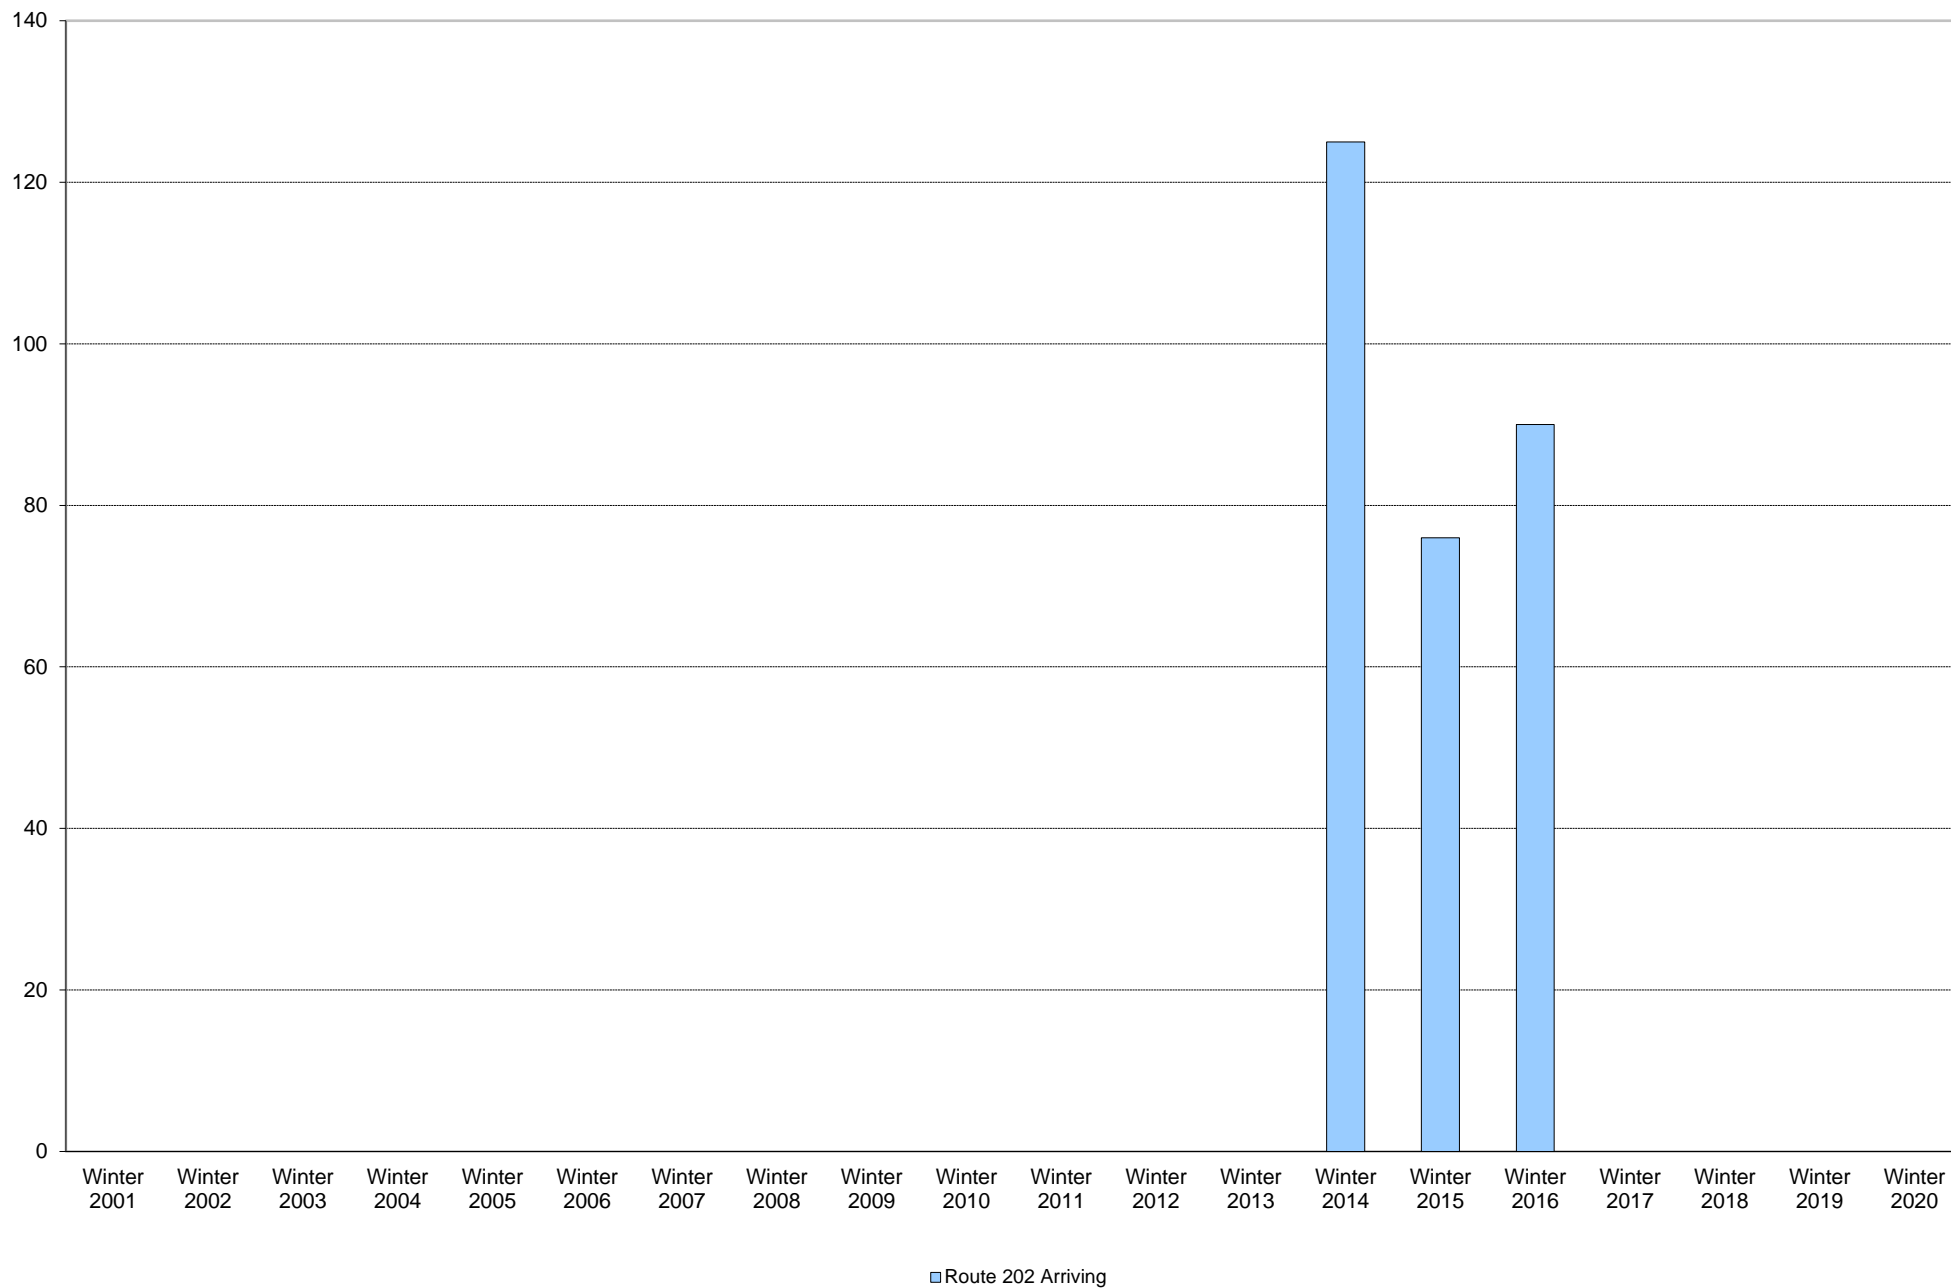

University of California, San Diego Survey of Pedestrian and Vehicular Traffic
Bus Commuters Arriving on Typical Weekday
West Side of Medical Center Drive at Health Sciences Drive: Route 202: Percentage of Total Bus Commuters

University of California, San Diego Survey of Pedestrian and Vehicular Traffic
Bus Commuters Arriving on Typical Weekday
West Side of Medical Center Drive at Health Sciences Drive: Route 202: Volumes

University of California, San Diego Survey of Pedestrian and Vehicular Traffic
Bus Commuters Arriving on Typical Weekday
West Side of Medical Center Drive at Health Sciences Drive: Total Bus Commuters: Volumes