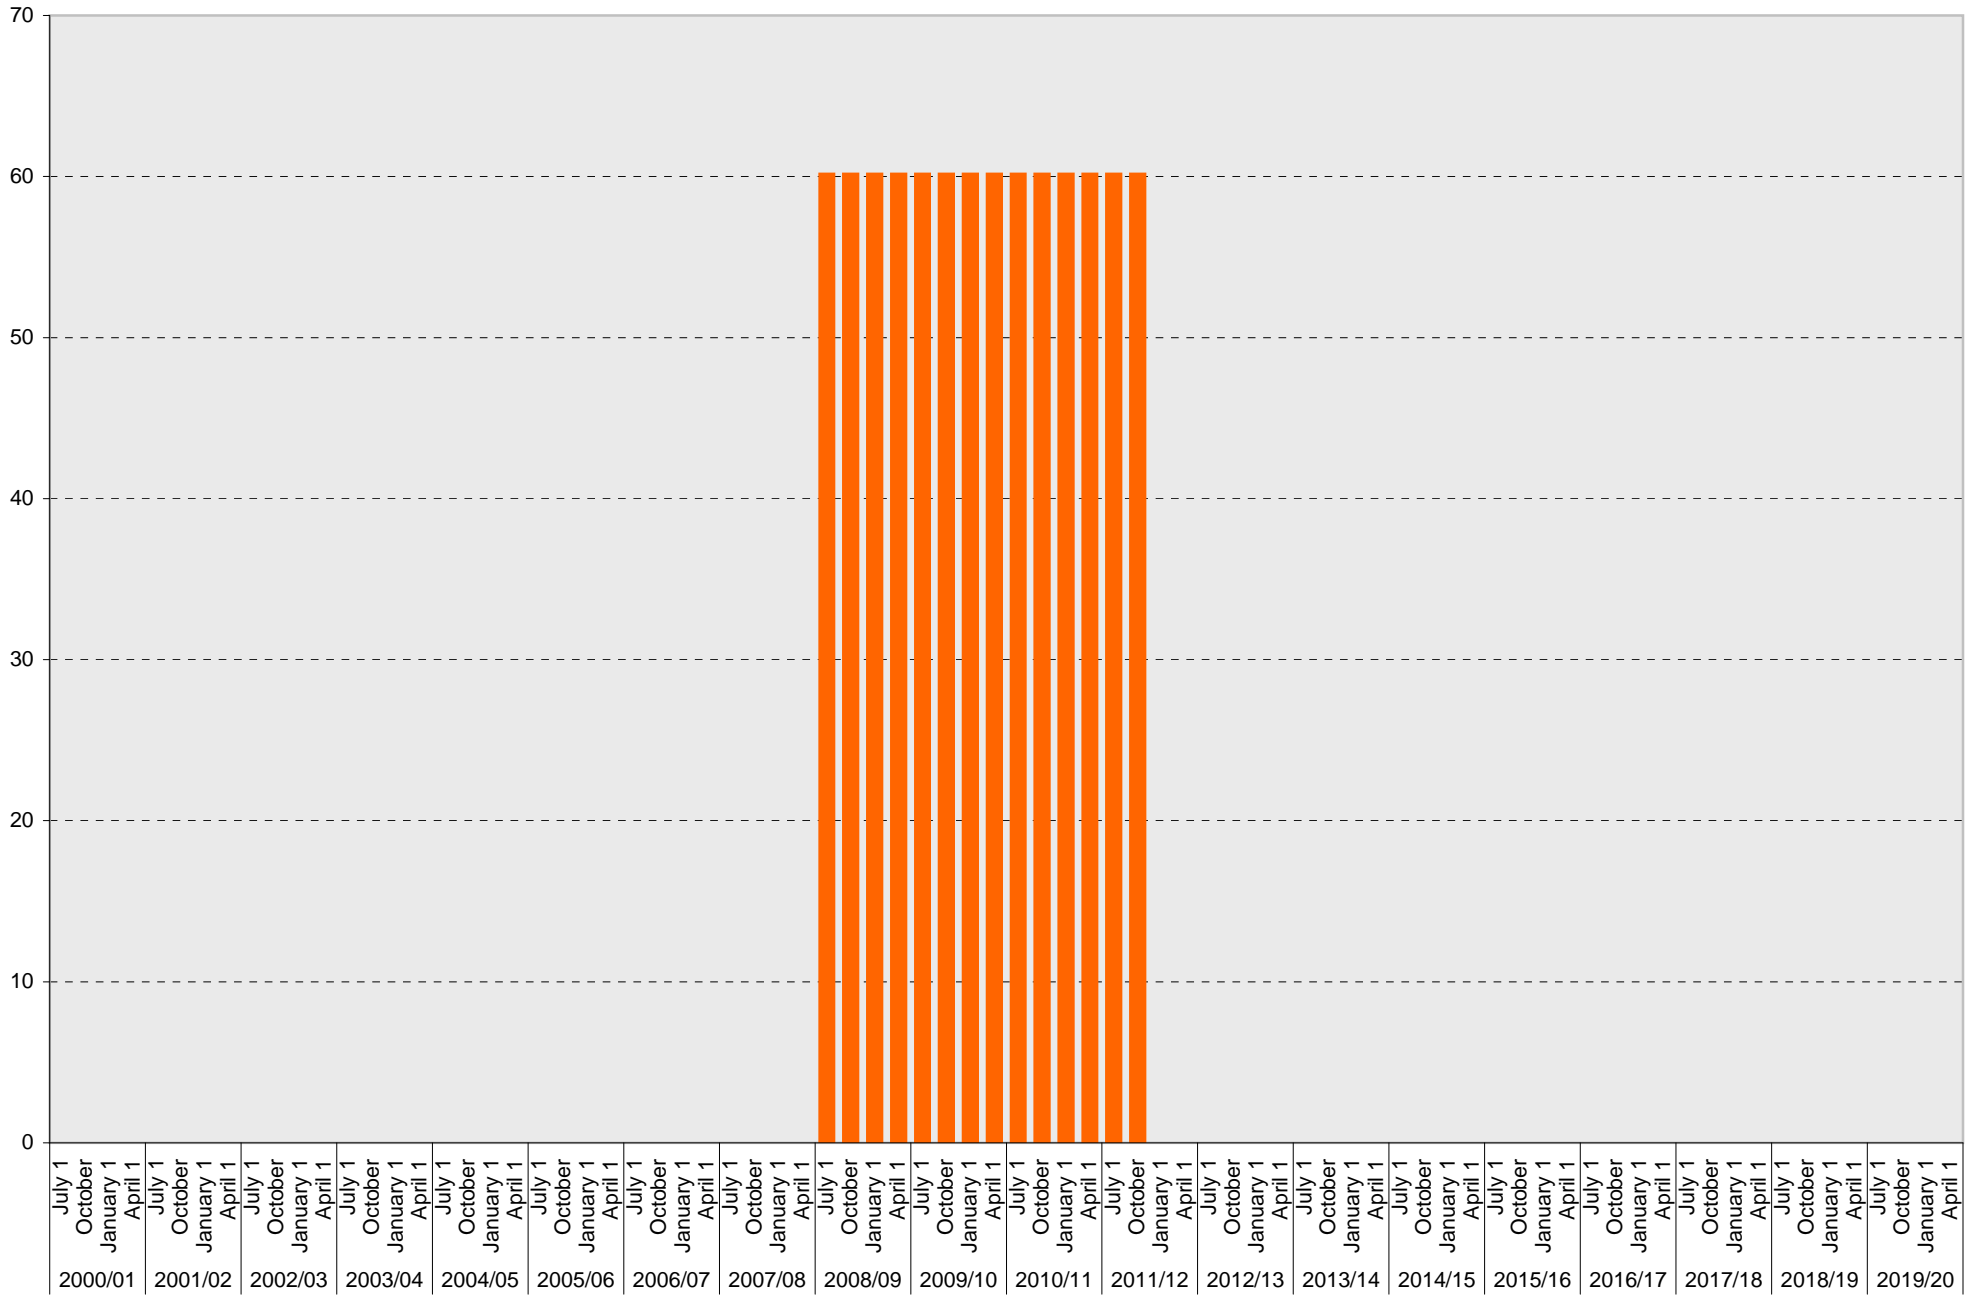

University of California, San Diego Parking Space Inventory

Lot P963: B Parking Spaces

■ B

University of California, San Diego Parking Space Inventory
Lot P963: Visitor: Pay by Space Parking Spaces

Visitor: Pay by Space

University of California, San Diego Parking Space Inventory

Lot P963: Visitor: Total Parking Spaces

Visitor: Total

University of California, San Diego Parking Space Inventory

Lot P963: Allocated: Contractor Parking Spaces

■ Total

University of California, San Diego Parking Space Inventory
 Lot P963: Visitor Parking Spaces

Date		Visitor Parking Spaces			
		Meter	Pay and Display	Pay by Space	Pay upon Exit
2000/01	July 1				
	October 1				
	January 1				
	April 1				
2001/02	July 1				
	October 1				
	January 1				
	April 1				
2002/03	July 1				
	October 1				
	January 1				
	April 1				
2003/04	July 1				
	October 1				
	January 1				
	April 1				
2004/05	July 1				
	October 1				
	January 1				
	April 1				
2005/06	July 1				
	October 1				
	January 1				
	April 1				
2006/07	July 1				
	October 1				
	January 1				
	April 1				
2007/08	July 1				
	October 1				
	January 1				
	April 1				
2008/09	July 1			60	
	October 1			60	
	January 1			60	
	April 1			60	
2009/10	July 1			60	
	October 1			60	
	January 1			60	
	April 1			60	

Date		Visitor Parking Spaces			
		Meter	Pay and Display	Pay by Space	Pay upon Exit
2010/11	July 1			60	
	October 1			60	
	January 1			60	
	April 1			60	
2011/12	July 1			60	
	October 1			60	
	January 1				
	April 1				
2012/13	July 1				
	October 1				
	January 1				
	April 1				
2013/14	July 1				
	October 1				
	January 1				
	April 1				
2014/15	July 1				
	October 1				
	January 1				
	April 1				
2015/16	July 1				
	October 1				
	January 1				
	April 1				
2016/17	July 1				
	October 1				
	January 1				
	April 1				
2017/18	July 1				
	October 1				
	January 1				
	April 1				
2018/19	July 1				
	October 1				
	January 1				
	April 1				
2019/20	July 1				
	October 1				
	January 1				
	April 1				