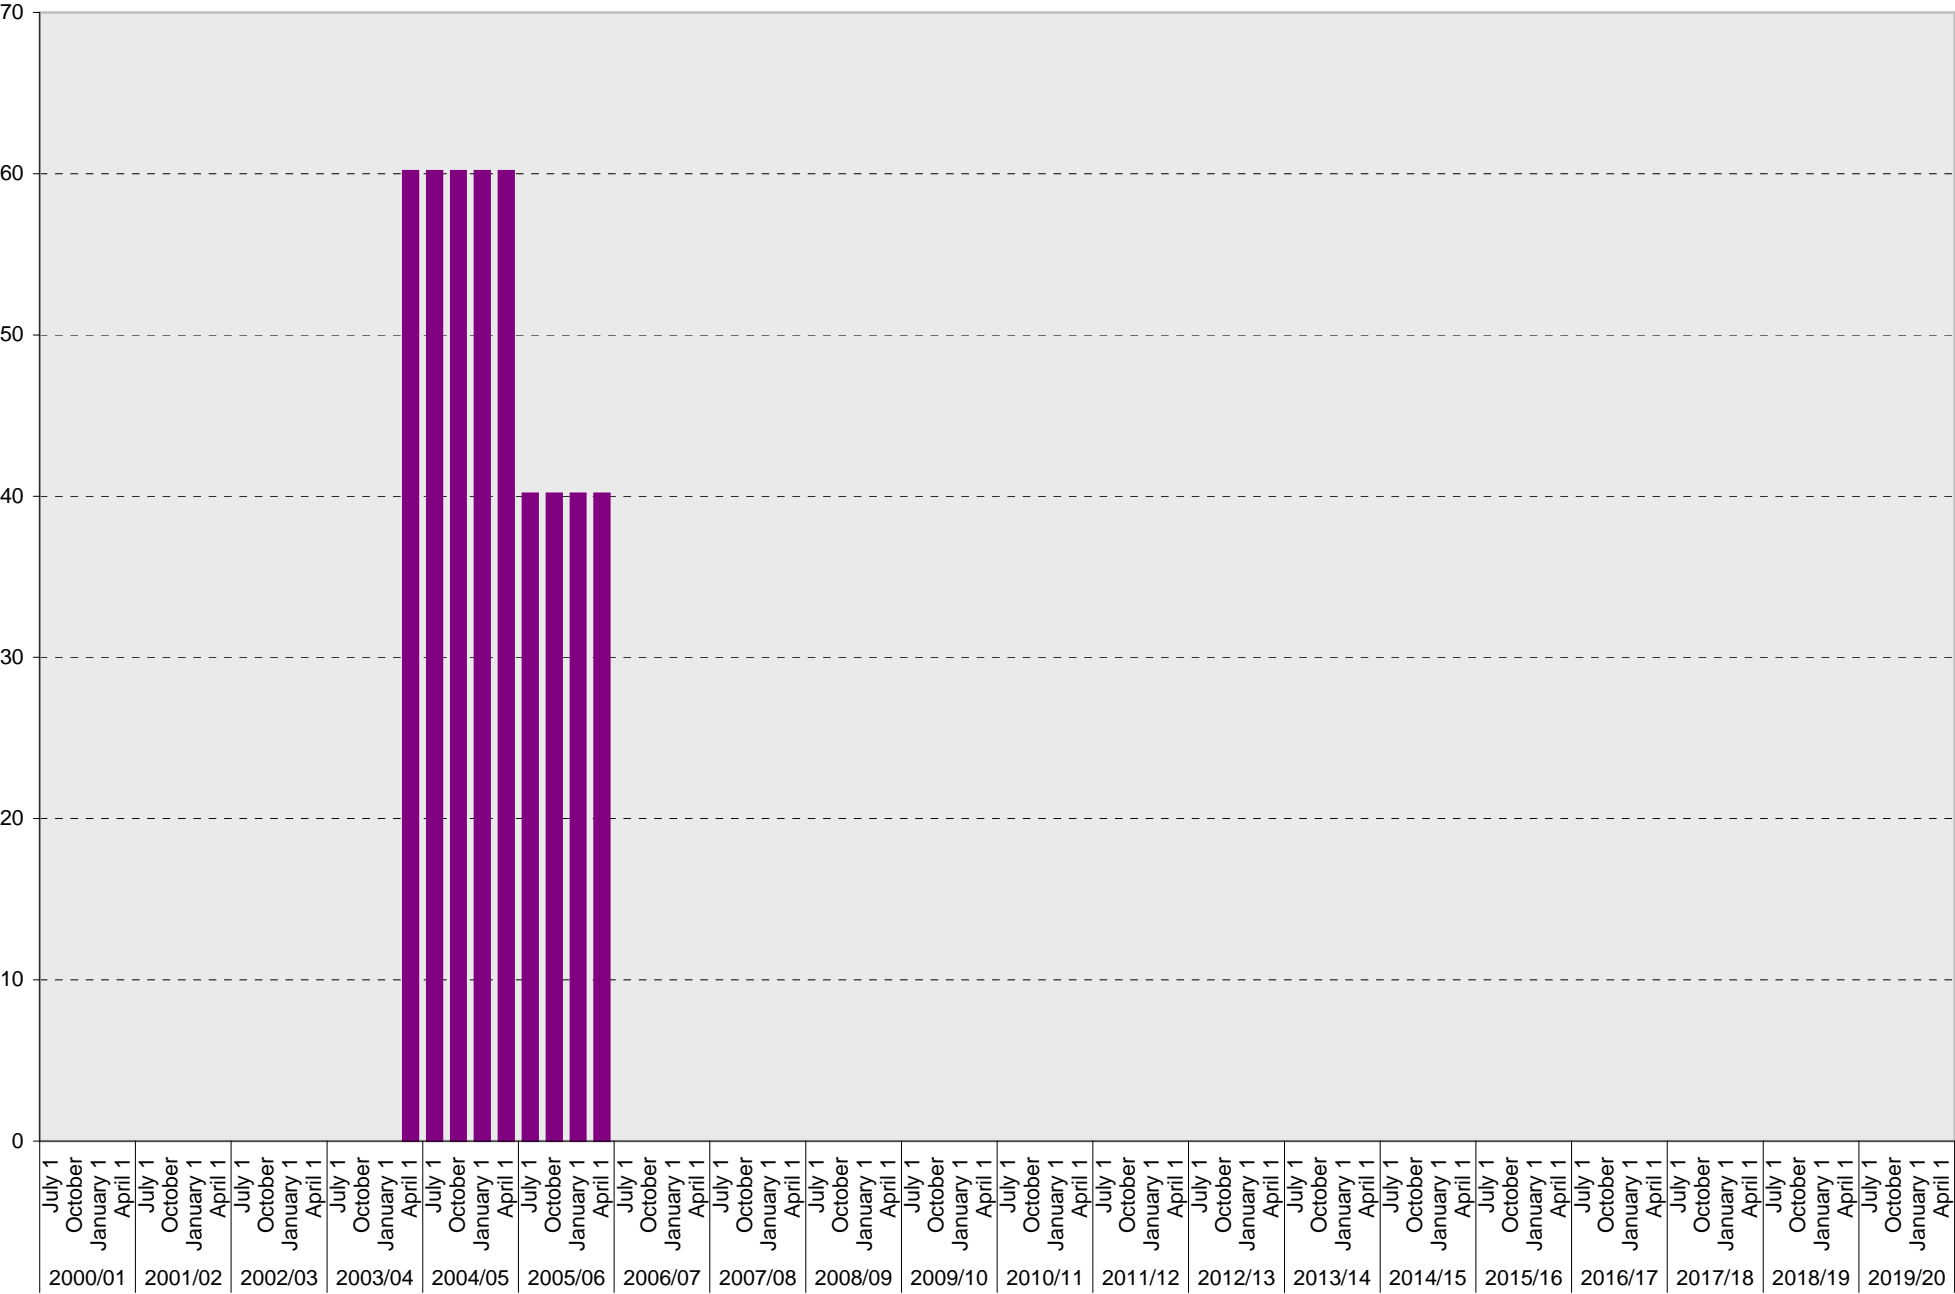

University of California, San Diego Parking Space Inventory

Lot P963: Visitor: Total Parking Spaces

Visitor: Total

University of California, San Diego Parking Space Inventory

Lot P963: Allocated: Contractor Parking Spaces

■ Total

University of California, San Diego Parking Space Inventory
 Lot P963: Visitor Parking Spaces

Date		Visitor Parking Spaces			
		Meter	Pay and Display	Pay by Space	Pay upon Exit
2000/01	July 1				
	October 1				
	January 1				
	April 1				
2001/02	July 1				
	October 1				
	January 1				
	April 1				
2002/03	July 1				
	October 1				
	January 1				
	April 1				
2003/04	July 1				
	October 1				
	January 1				
	April 1				
2004/05	July 1				
	October 1				
	January 1				
	April 1				
2005/06	July 1				
	October 1				
	January 1				
	April 1				
2006/07	July 1				
	October 1				
	January 1				
	April 1				
2007/08	July 1				
	October 1				
	January 1				
	April 1				
2008/09	July 1			60	
	October 1			60	
	January 1			60	
	April 1			60	
2009/10	July 1			60	
	October 1			60	
	January 1			60	
	April 1			60	