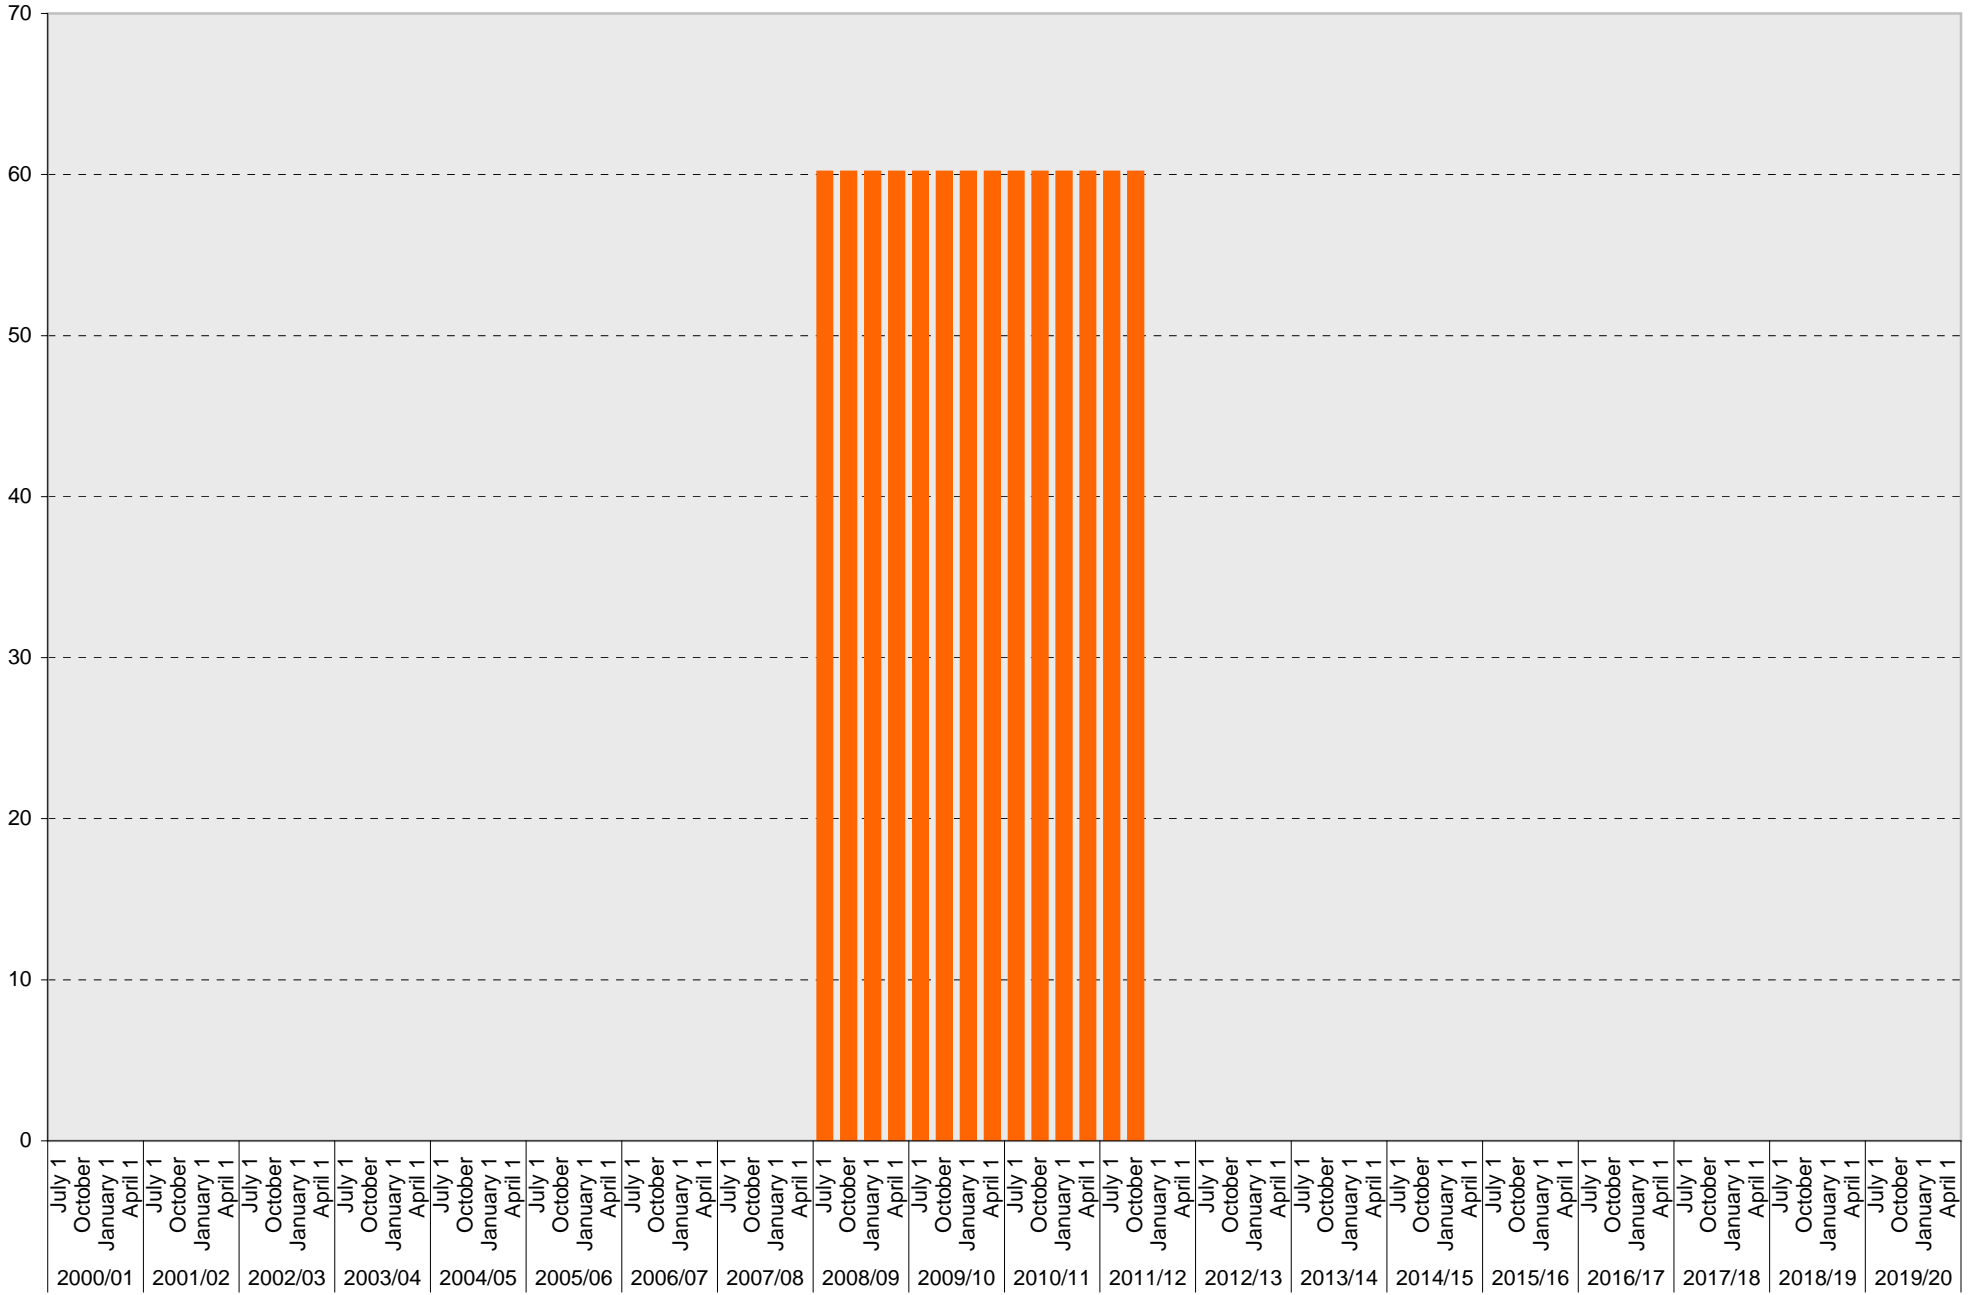

University of California, San Diego Parking Space Inventory

Lot P963: B Parking Spaces

■ B

University of California, San Diego Parking Space Inventory
Lot P963: Visitor: Pay by Space Parking Spaces

Visitor: Pay by Space

University of California, San Diego Parking Space Inventory

Lot P963: Visitor: Total Parking Spaces

Visitor: Total

University of California, San Diego Parking Space Inventory

Lot P963: Allocated: Contractor Parking Spaces

■ Total

University of California, San Diego Parking Space Inventory
 Lot P963: Visitor Parking Spaces

Date		Visitor Parking Spaces			
		Meter	Pay and Display	Pay by Space	Pay upon Exit
2000/01	July 1				
	October 1				
	January 1				
	April 1				
2001/02	July 1				
	October 1				
	January 1				
	April 1				
2002/03	July 1				
	October 1				
	January 1				
	April 1				
2003/04	July 1				
	October 1				
	January 1				
	April 1				
2004/05	July 1				
	October 1				
	January 1				
	April 1				
2005/06	July 1				
	October 1				
	January 1				
	April 1				
2006/07	July 1				
	October 1				
	January 1				
	April 1				
2007/08	July 1				
	October 1				
	January 1				
	April 1				
2008/09	July 1			60	
	October 1			60	
	January 1			60	
	April 1			60	
2009/10	July 1			60	
	October 1			60	
	January 1			60	
	April 1			60	

Date		Visitor Parking Spaces			
		Meter	Pay and Display	Pay by Space	Pay upon Exit
2010/11	July 1			60	
	October 1			60	
	January 1			60	
	April 1			60	
2011/12	July 1			60	
	October 1			60	
	January 1				
	April 1				
2012/13	July 1				
	October 1				
	January 1				
	April 1				
2013/14	July 1				
	October 1				
	January 1				
	April 1				
2014/15	July 1				
	October 1				
	January 1				
	April 1				
2015/16	July 1				
	October 1				
	January 1				
	April 1				
2016/17	July 1				
	October 1				
	January 1				
	April 1				
2017/18	July 1				
	October 1				
	January 1				
	April 1				
2018/19	July 1				
	October 1				
	January 1				
	April 1				
2019/20	July 1				
	October 1				
	January 1				
	April 1				