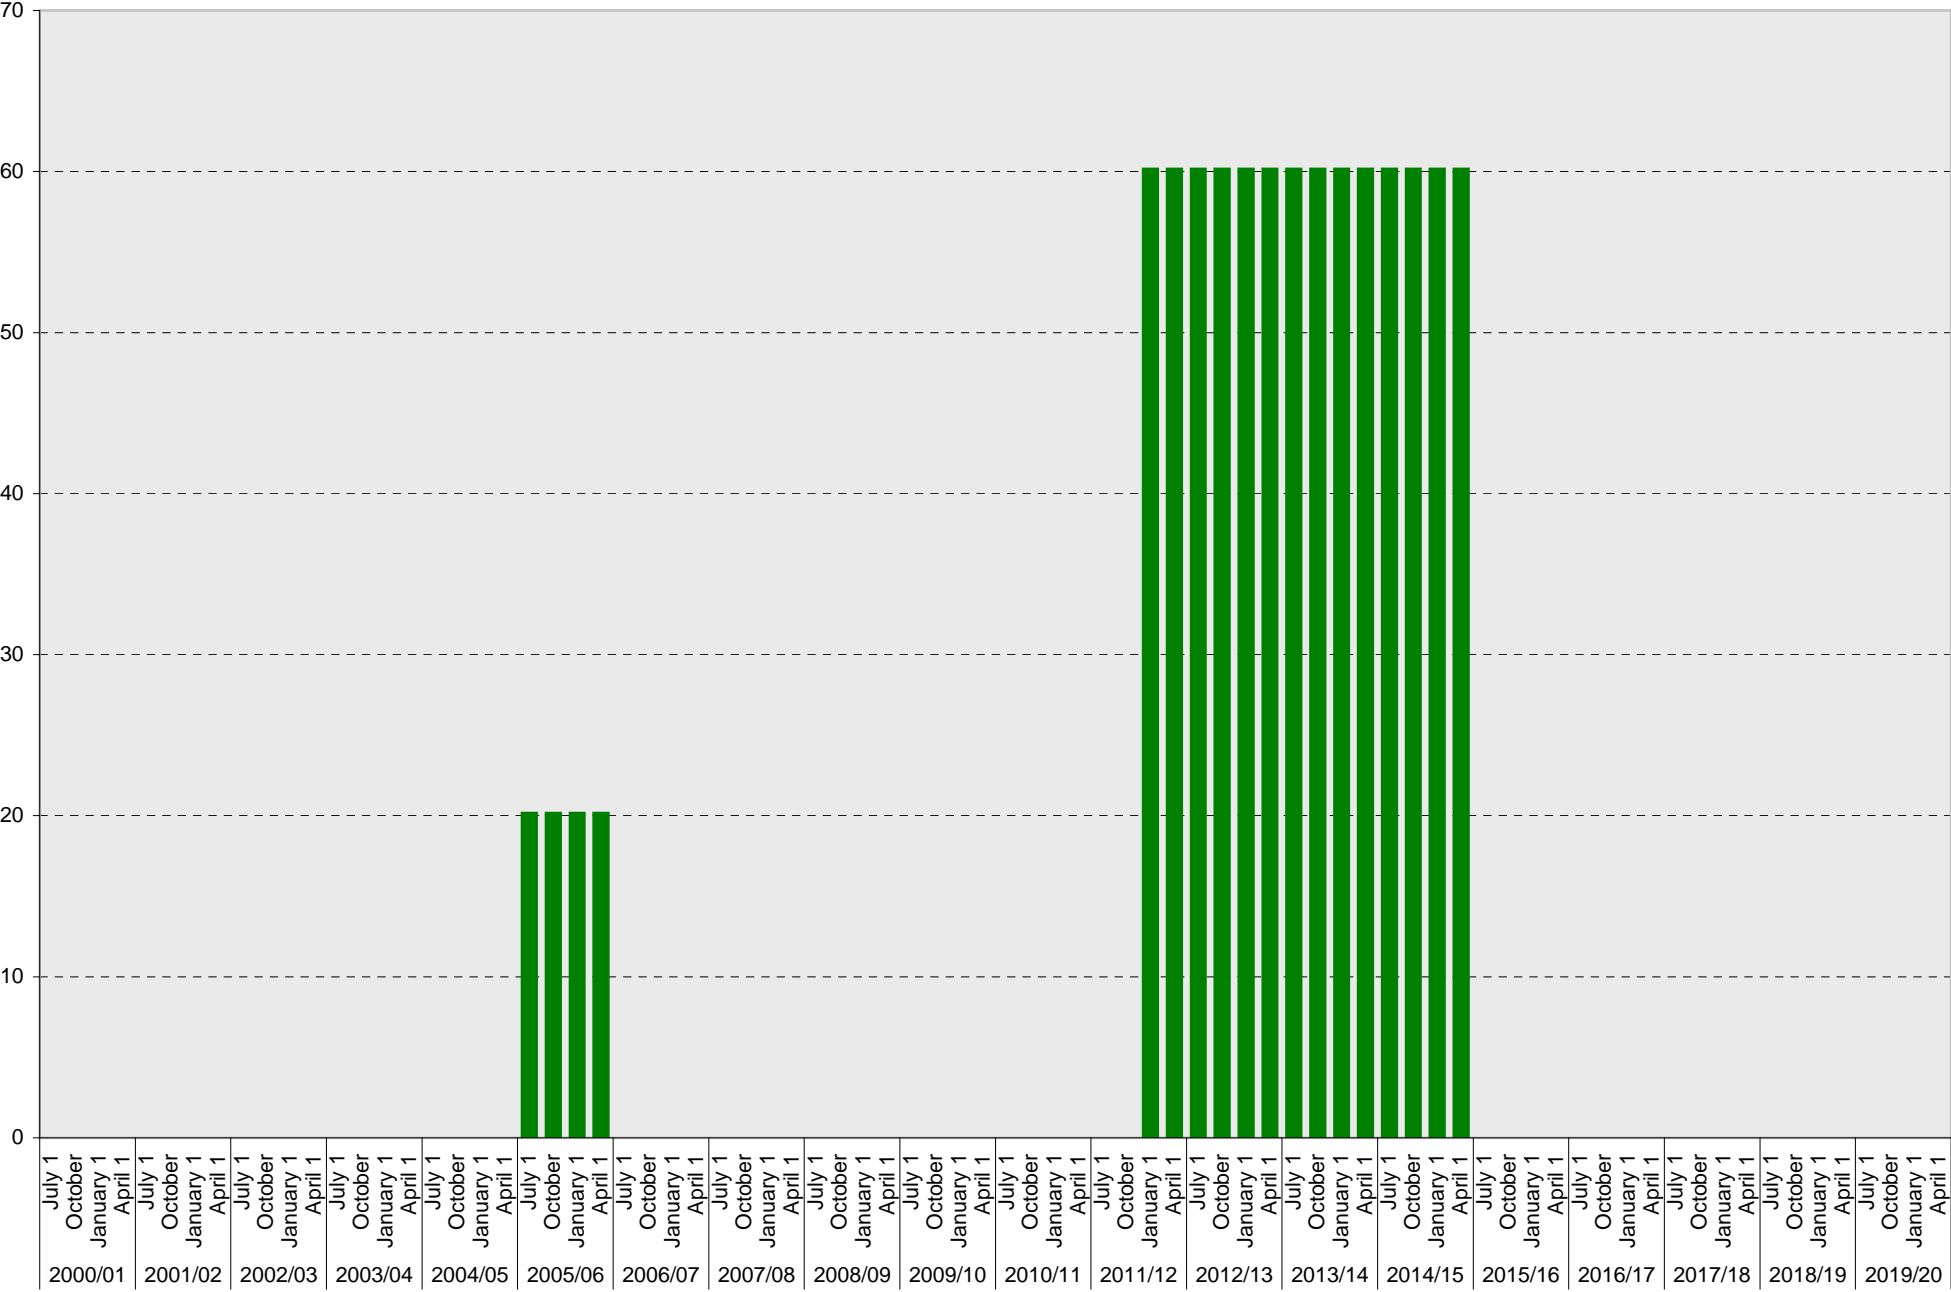

University of California, San Diego Parking Space Inventory

Lot P963: B Parking Spaces

■ B

University of California, San Diego Parking Space Inventory
Lot P963: Visitor: Pay by Space Parking Spaces

Visitor: Pay by Space

University of California, San Diego Parking Space Inventory

Lot P963: Visitor: Total Parking Spaces

Visitor: Total

University of California, San Diego Parking Space Inventory

Lot P963: Allocated: Contractor Parking Spaces