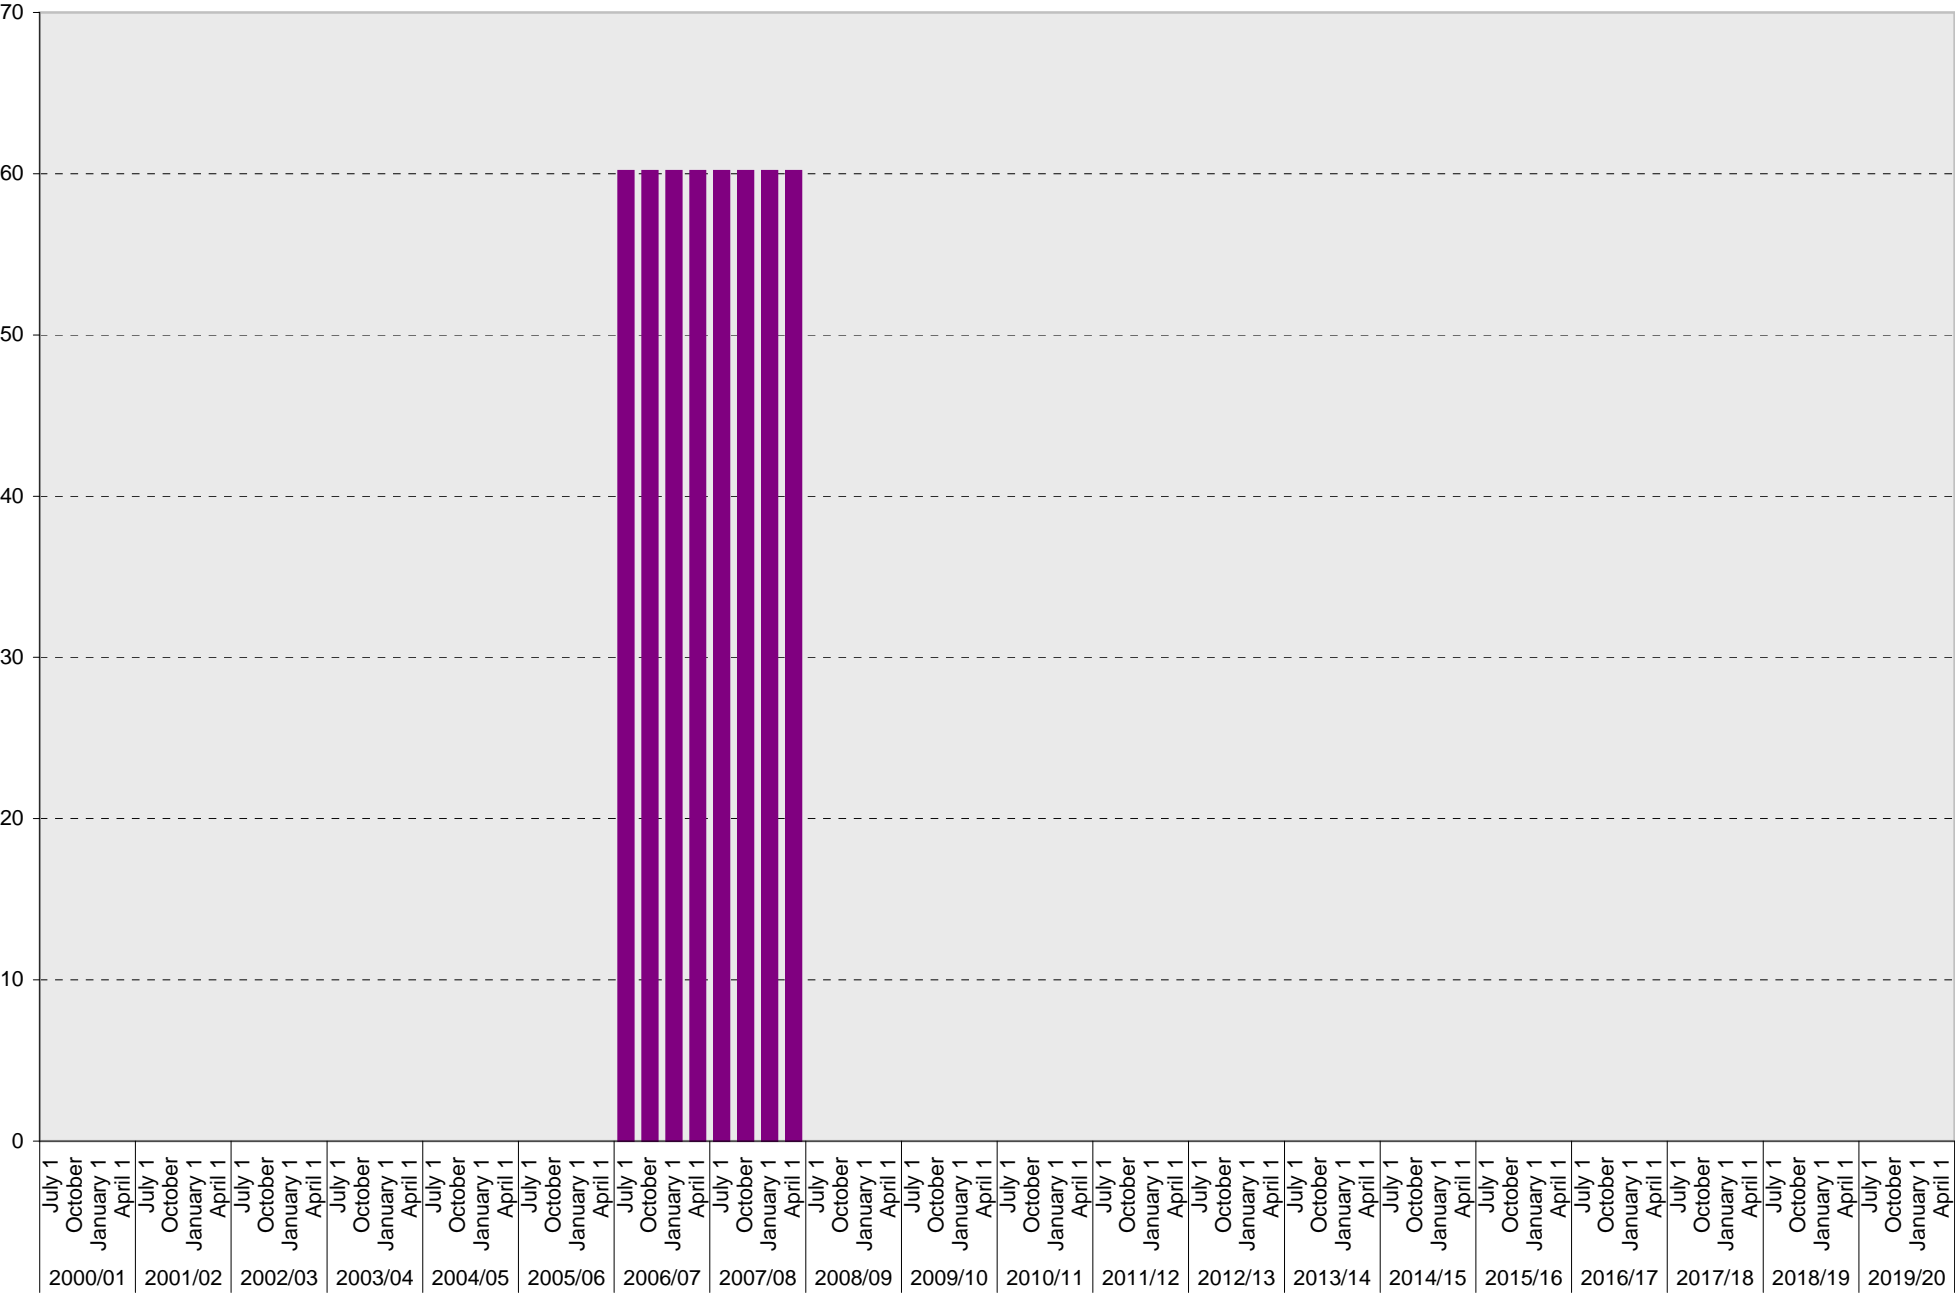

University of California, San Diego Parking Space Inventory
Lot P963: Allocated: Pay-By-Space Parking Spaces

Allocated