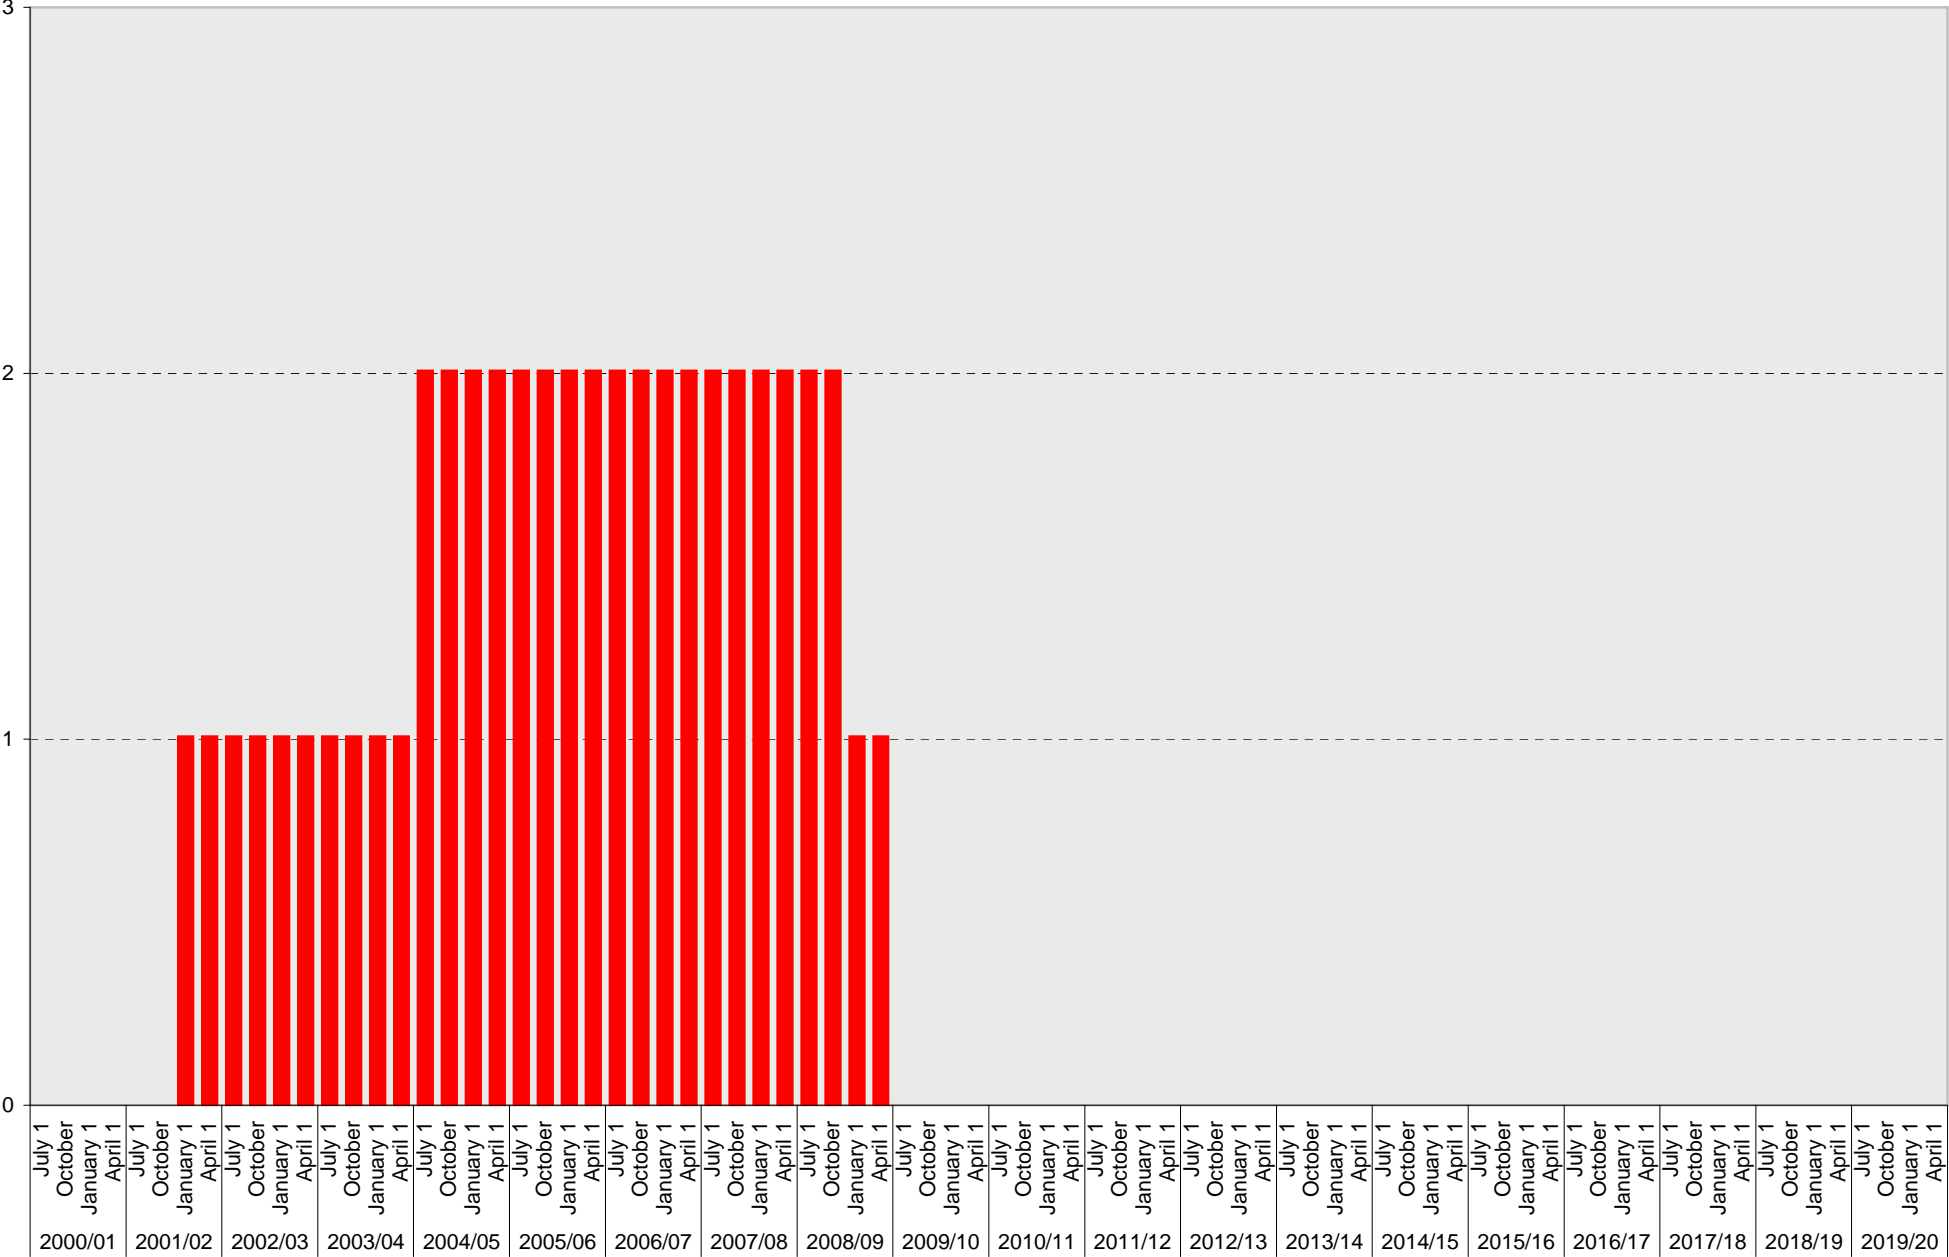

University of California, San Diego Parking Space Inventory
Lot P958: A Parking Spaces

■ A

University of California, San Diego Parking Space Inventory

Lot P958: Reserved Parking Spaces

University of California, San Diego Parking Space Inventory

Lot P958: Total Parking Spaces

■ Total

University of California, San Diego Parking Space Inventory
Lot P958

Date		Parking Spaces										Motorcycle Parking Sections	
		A	B	S	Visitor	Reserved	Allocated	Accessible	UC Vehicle	Service Yard	Loading		Total
2000/01	July 1					11						11	
	October 1					11						11	
	January 1					11						11	
	April 1					11						11	
2001/02	July 1					11						11	
	October 1					11						11	
	January 1	1				10						11	
	April 1	1				10						11	
2002/03	July 1	1				10						11	
	October 1	1				10						11	
	January 1	1				10						11	
	April 1	1				10						11	
2003/04	July 1	1				10						11	
	October 1	1				10						11	
	January 1	1				10						11	
	April 1	1				10						11	
2004/05	July 1	2				9						11	
	October 1	2				9						11	
	January 1	2				9						11	
	April 1	2				9						11	
2005/06	July 1	2				9						11	
	October 1	2				9						11	
	January 1	2				9						11	
	April 1	2				9						11	
2006/07	July 1	2				9						11	
	October 1	2				9						11	
	January 1	2				9						11	
	April 1	2				9						11	
2007/08	July 1	2				9						11	
	October 1	2				9						11	
	January 1	2				9						11	
	April 1	2				9						11	
2008/09	July 1	2				9						11	
	October 1	2				9						11	
	January 1	1				10						11	
	April 1	1				10						11	
2009/10	July 1					11						11	
	October 1					11						11	
	January 1					11						11	
	April 1					11						11	