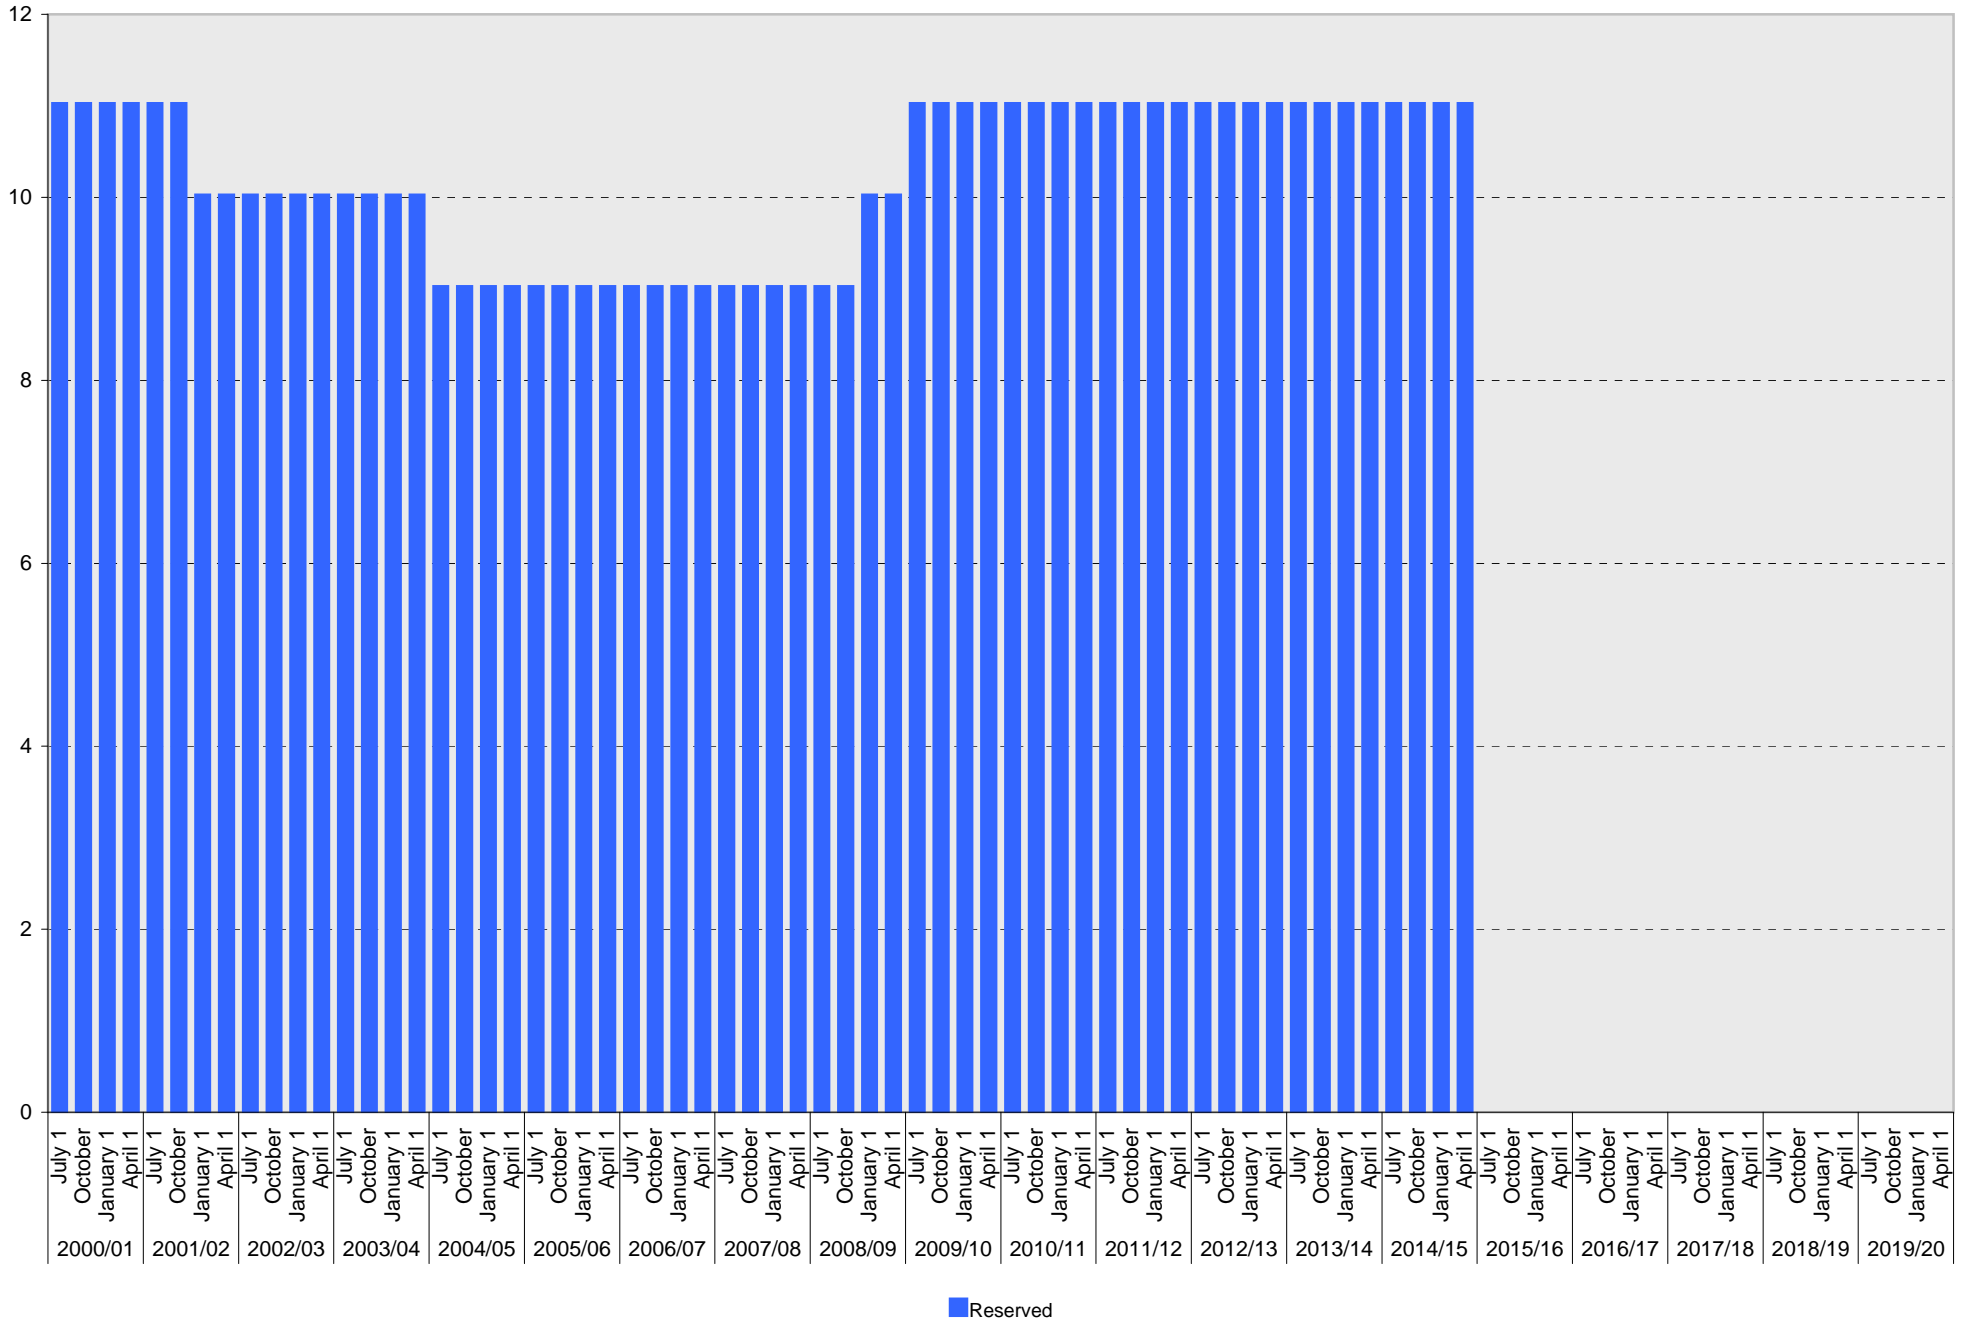

University of California, San Diego Parking Space Inventory
Lot P958: A Parking Spaces

■ A

University of California, San Diego Parking Space Inventory

Lot P958: Reserved Parking Spaces

University of California, San Diego Parking Space Inventory

Lot P958: Total Parking Spaces

■ Total

University of California, San Diego Parking Space Inventory
Lot P958

Date		Parking Spaces										Motorcycle Parking Sections	
		A	B	S	Visitor	Reserved	Allocated	Accessible	UC Vehicle	Service Yard	Loading		Total
2000/01	July 1					11						11	
	October 1					11						11	
	January 1					11						11	
	April 1					11						11	
2001/02	July 1					11						11	
	October 1					11						11	
	January 1	1				10						11	
	April 1	1				10						11	
2002/03	July 1	1				10						11	
	October 1	1				10						11	
	January 1	1				10						11	
	April 1	1				10						11	
2003/04	July 1	1				10						11	
	October 1	1				10						11	
	January 1	1				10						11	
	April 1	1				10						11	
2004/05	July 1	2				9						11	
	October 1	2				9						11	
	January 1	2				9						11	
	April 1	2				9						11	
2005/06	July 1	2				9						11	
	October 1	2				9						11	
	January 1	2				9						11	
	April 1	2				9						11	
2006/07	July 1	2				9						11	
	October 1	2				9						11	
	January 1	2				9						11	
	April 1	2				9						11	
2007/08	July 1	2				9						11	
	October 1	2				9						11	
	January 1	2				9						11	
	April 1	2				9						11	
2008/09	July 1	2				9						11	
	October 1	2				9						11	
	January 1	1				10						11	
	April 1	1				10						11	
2009/10	July 1					11						11	
	October 1					11						11	
	January 1					11						11	
	April 1					11						11	