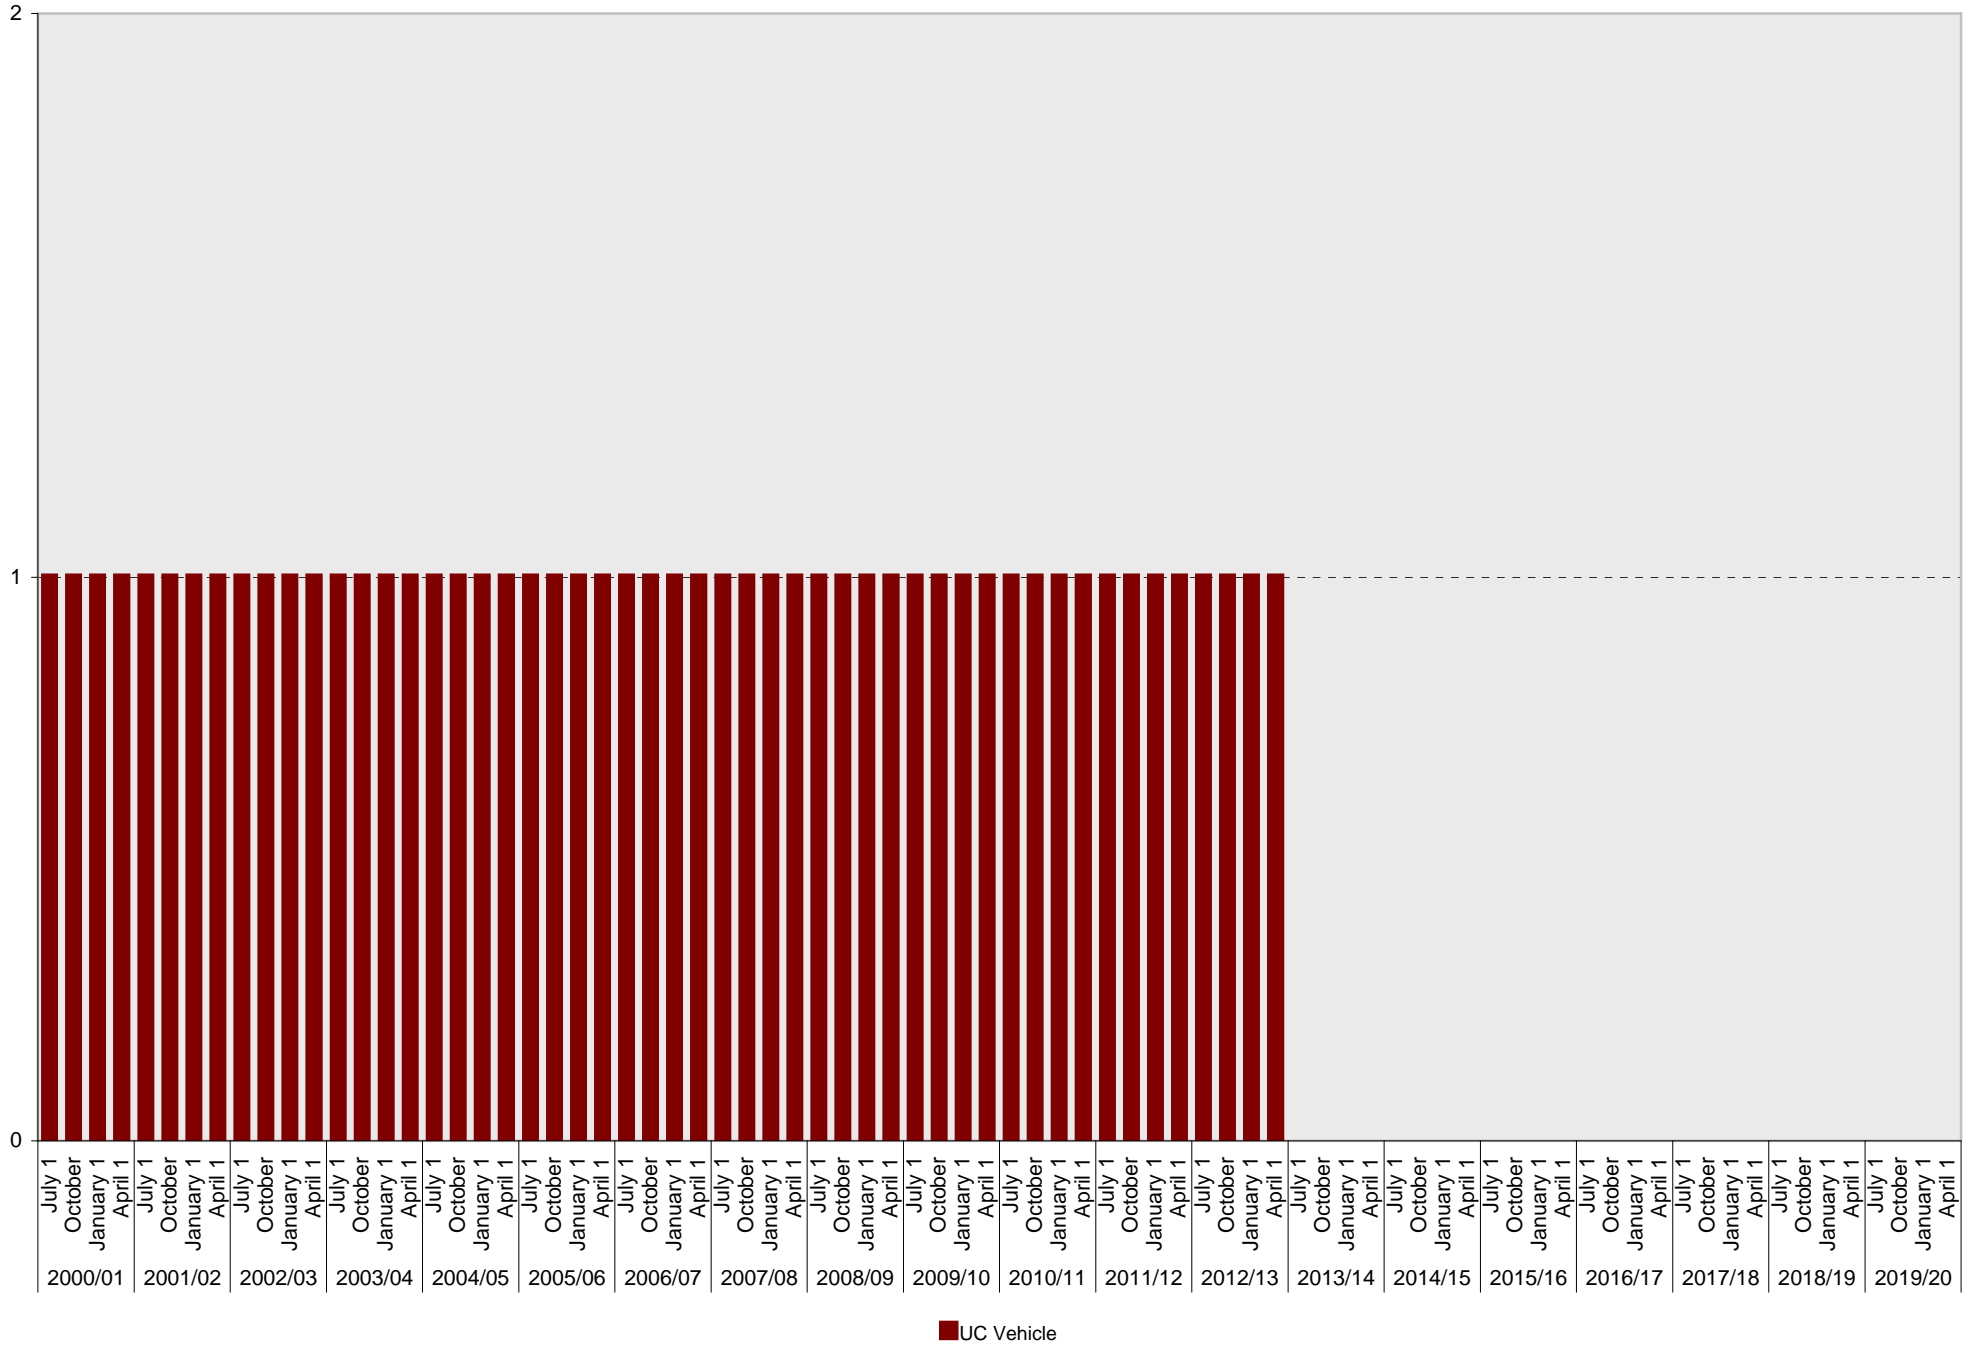

University of California, San Diego Parking Space Inventory

Lot P957: UC Vehicle Parking Spaces