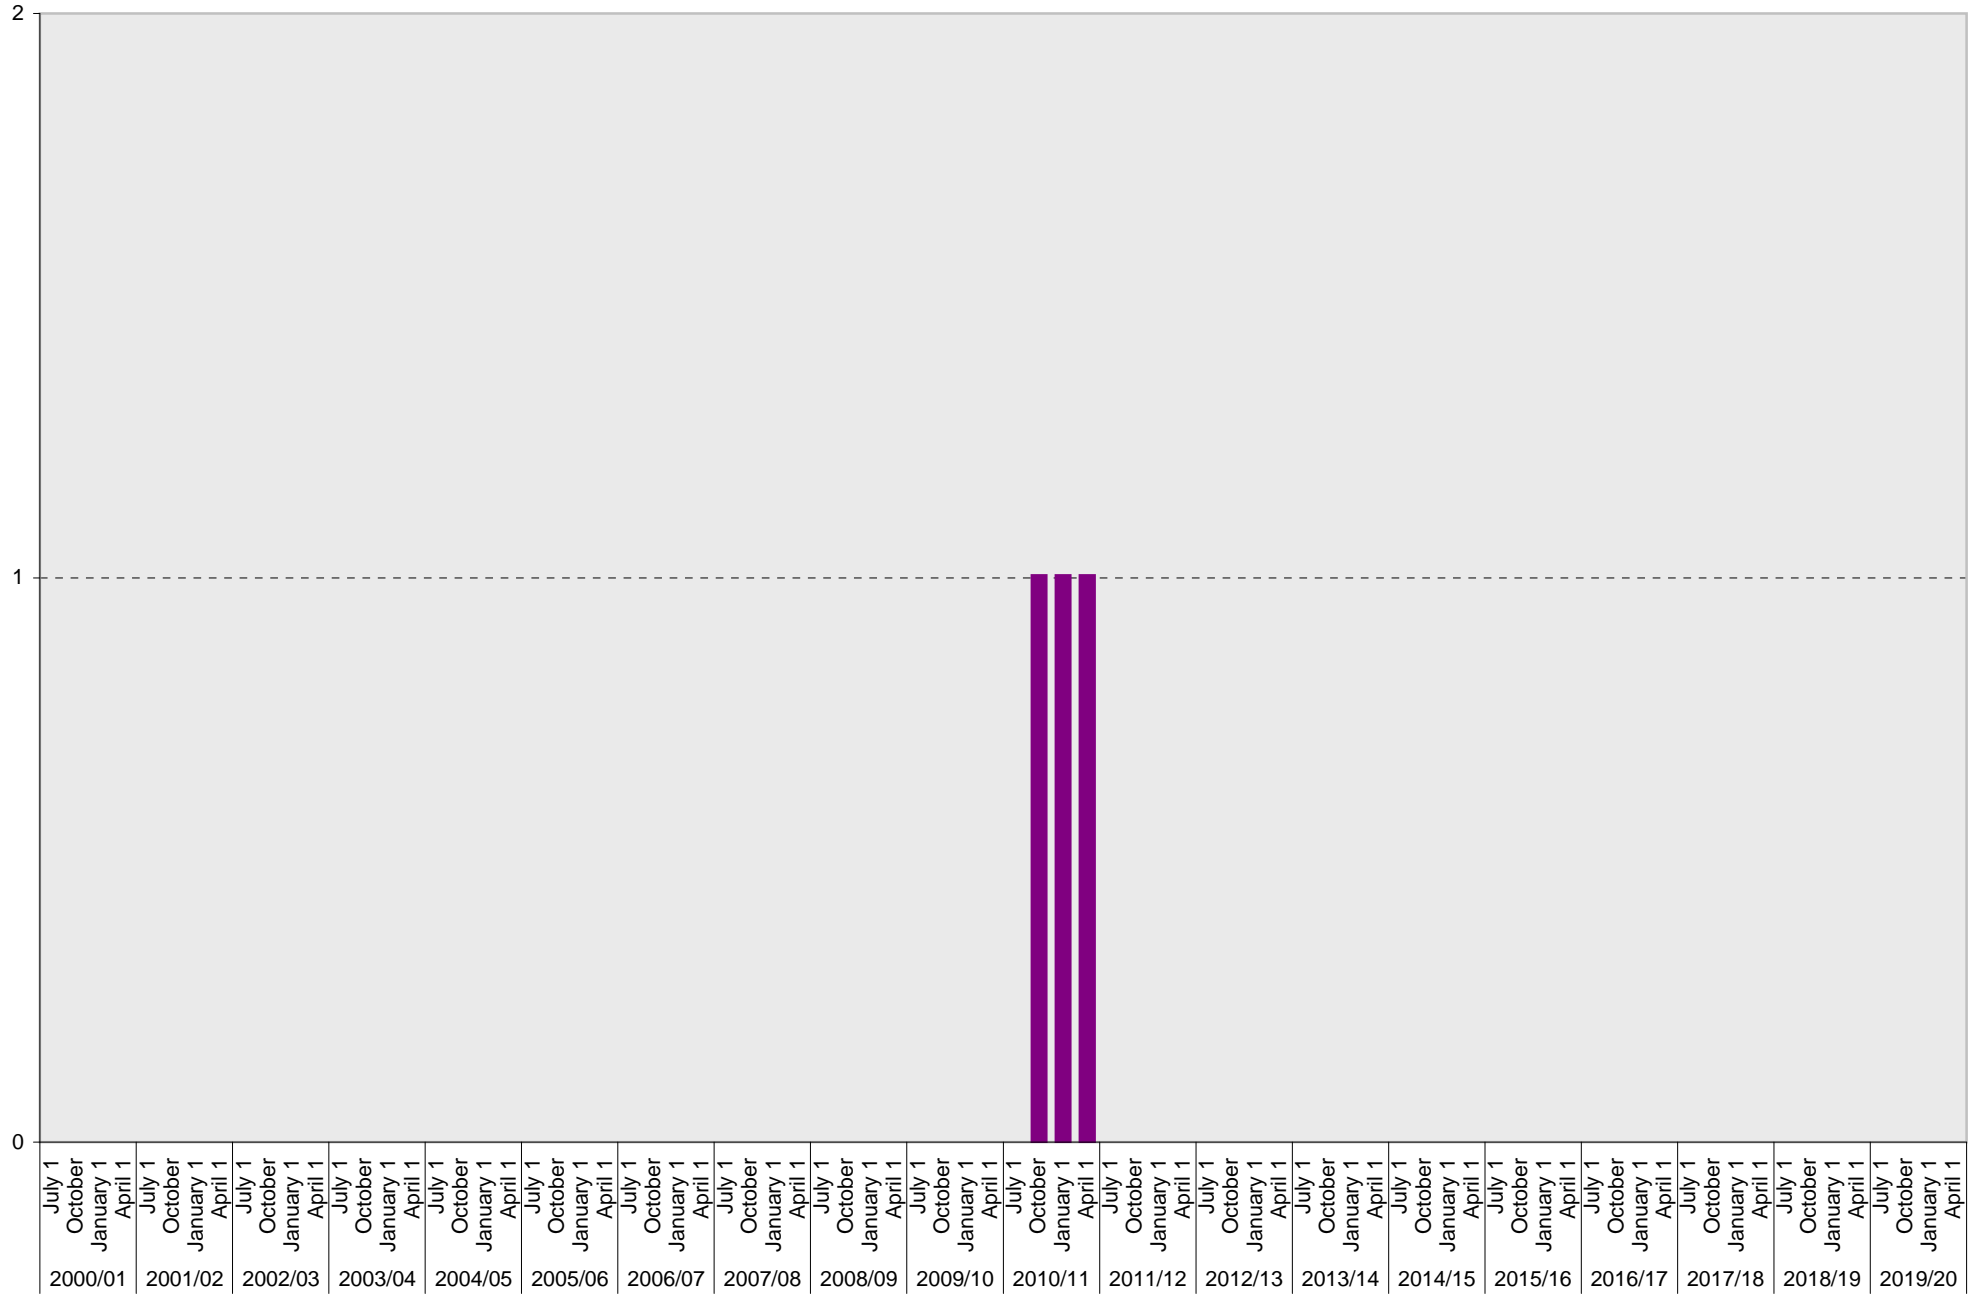

University of California, San Diego Parking Space Inventory

Lot P957: Allocated: Pulmonary Attending Physician Parking Spaces

■ Allocated