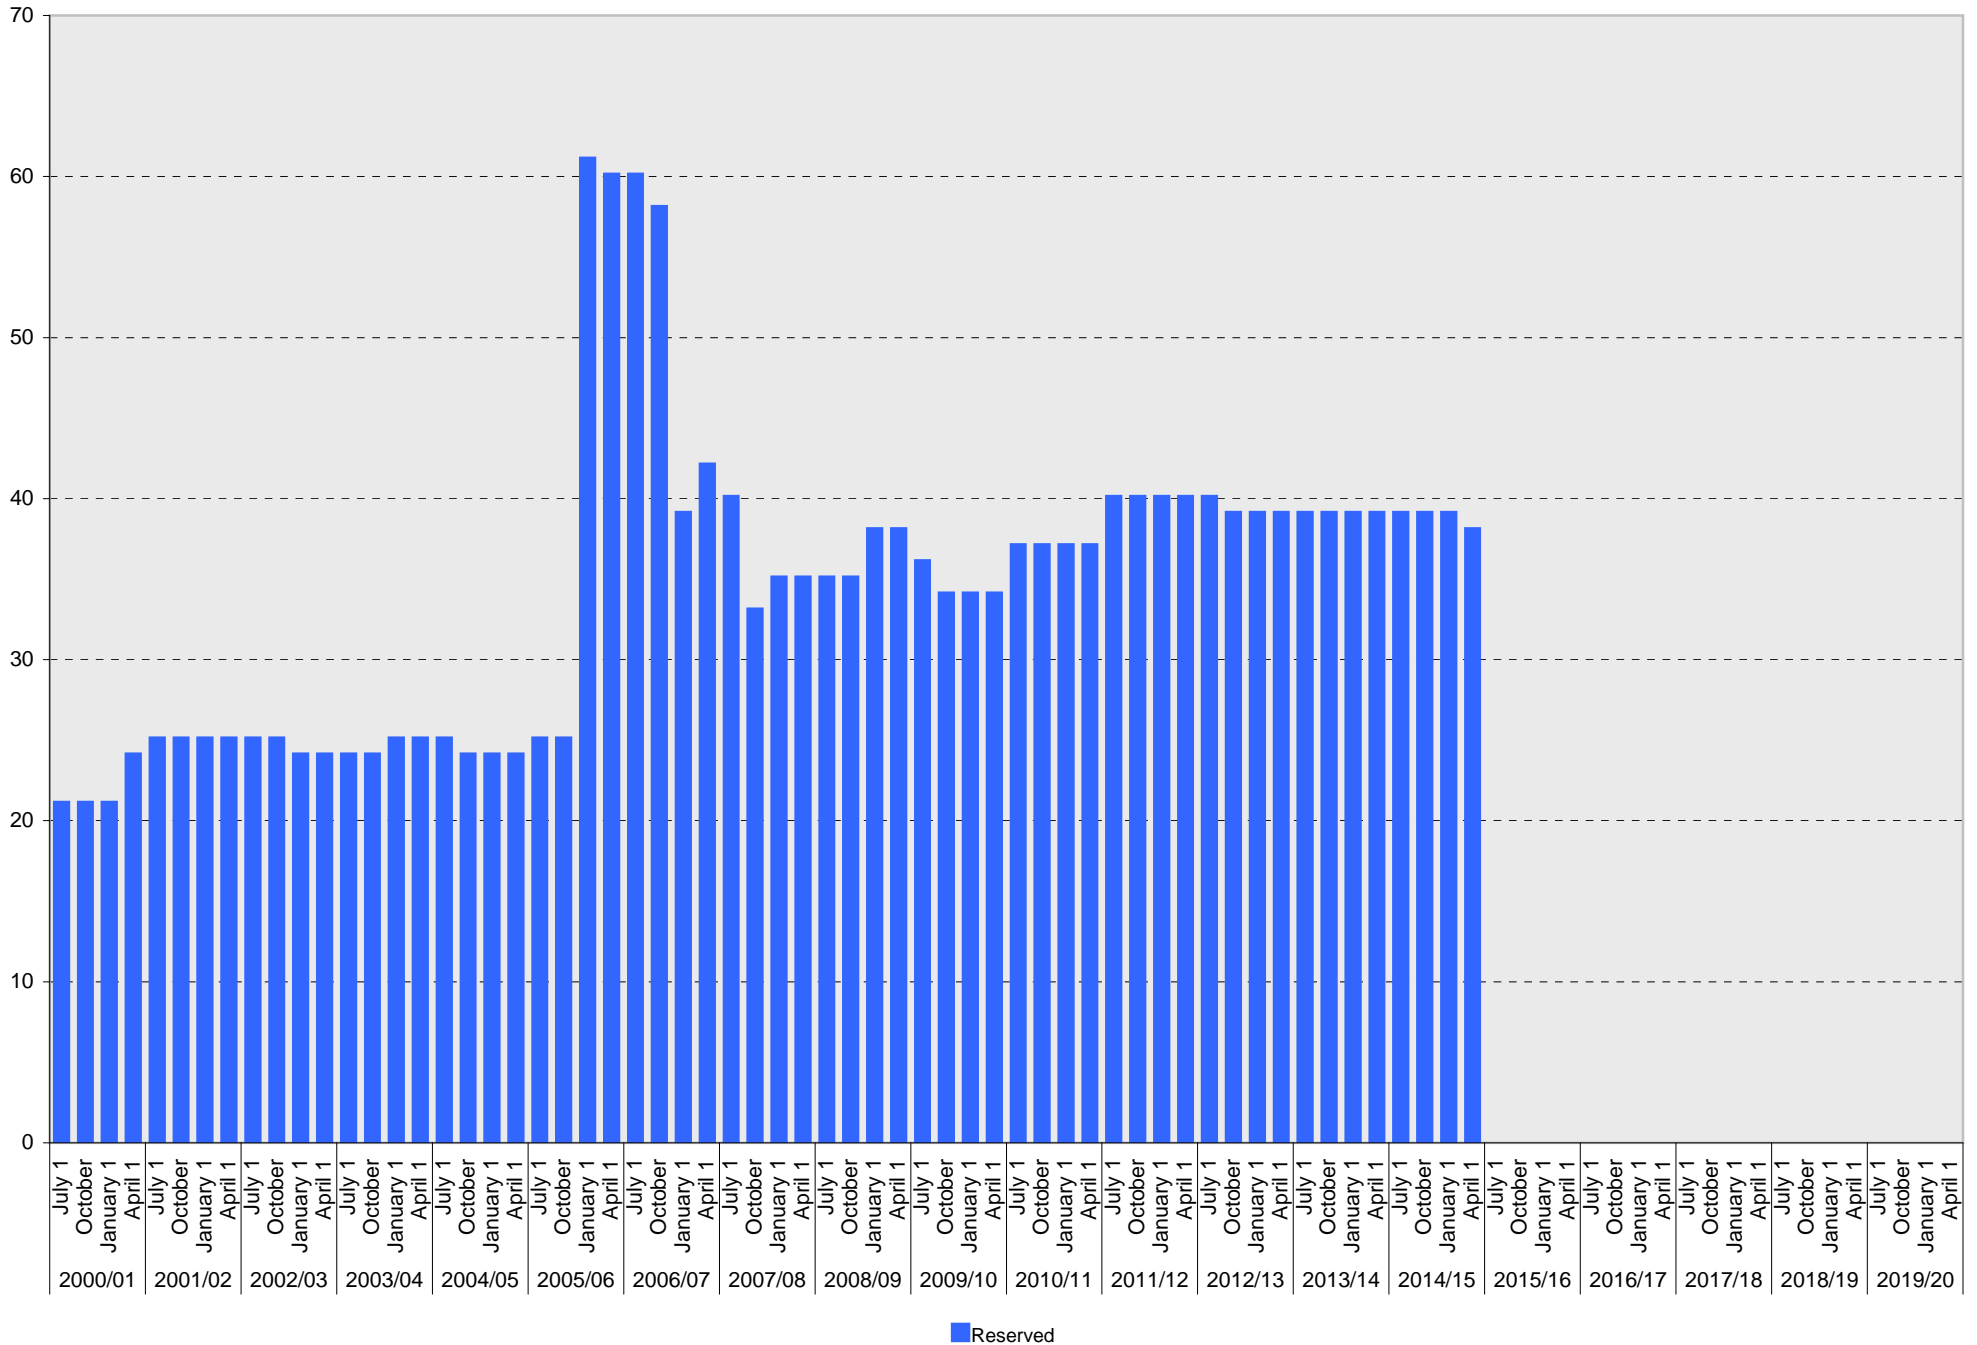

University of California, San Diego Parking Space Inventory

Lot P957: Visitor: Meter Parking Spaces

Visitor: Meter

University of California, San Diego Parking Space Inventory

Lot P957: Reserved Parking Spaces

University of California, San Diego Parking Space Inventory

Lot P957: Allocated: Antiviral Research Center Patient Parking Spaces

■ Allocated

University of California, San Diego Parking Space Inventory
 Lot P957: Allocated: Cardiology Patient Parking Spaces