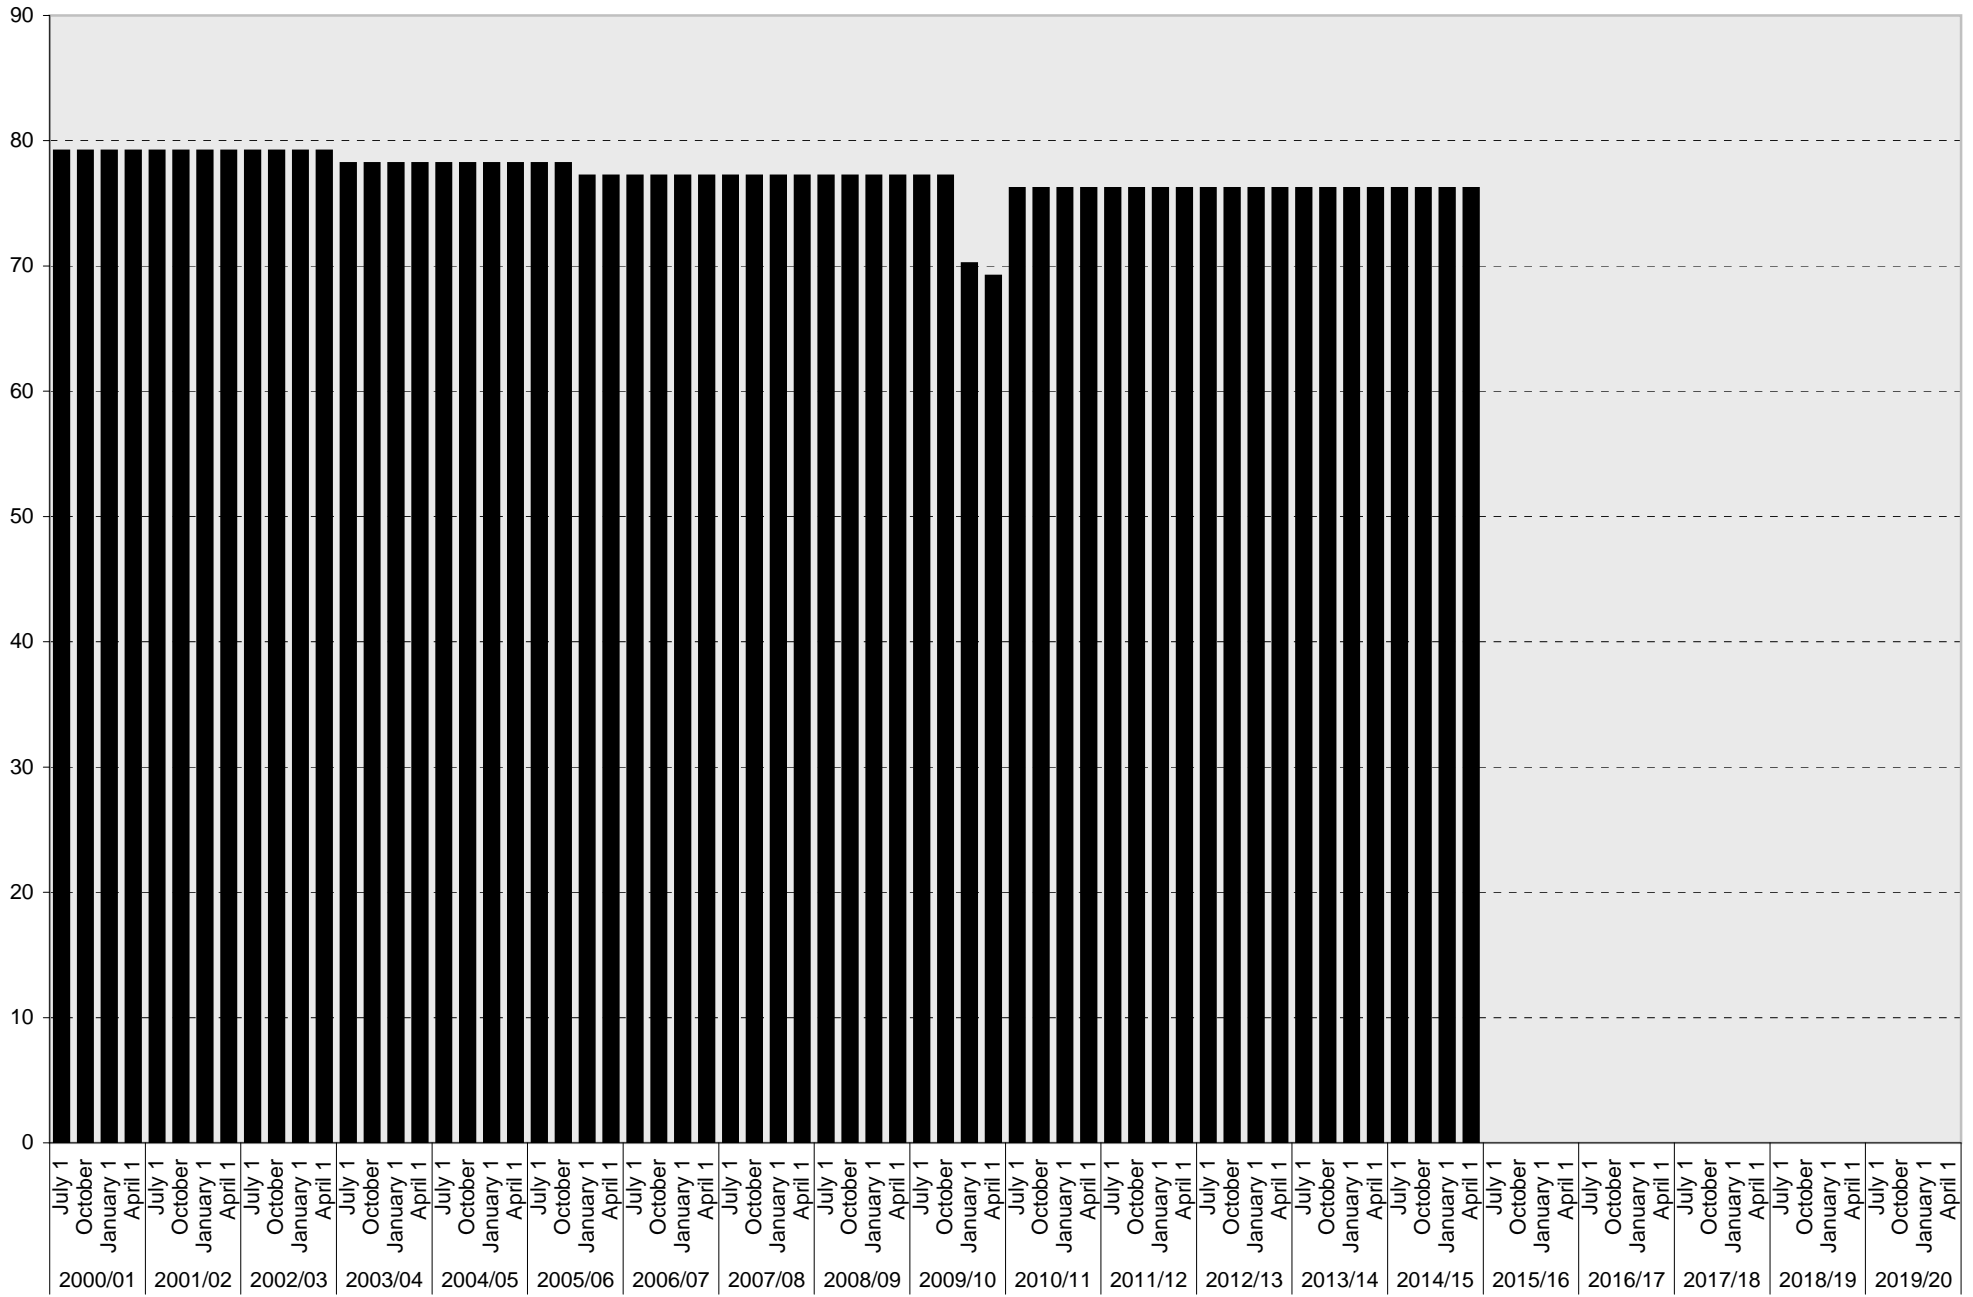

University of California, San Diego Parking Space Inventory

Lot P957: Total Parking Spaces

University of California, San Diego Parking Space Inventory
Lot P957

Date		Parking Spaces										Motorcycle Parking Sections	
		A	B	S	Visitor	Reserved	Allocated	Accessible	UC Vehicle	Service Yard	Loading		Total
2000/01	July 1	16			3	21	30	8	1			79	
	October 1	17			3	21	29	8	1			79	
	January 1	17			3	21	29	8	1			79	
	April 1	14			3	24	29	8	1			79	
2001/02	July 1	13			3	25	29	8	1			79	
	October 1	13			3	25	29	8	1			79	
	January 1	13			3	25	29	8	1			79	
	April 1	13			3	25	29	8	1			79	
2002/03	July 1	13			3	25	29	8	1			79	
	October 1	13			3	25	29	8	1			79	
	January 1	14			3	24	29	8	1			79	
	April 1	14			3	24	29	8	1			79	
2003/04	July 1	13			3	24	29	8	1			78	
	October 1	13			3	24	29	8	1			78	
	January 1	12			3	25	29	8	1			78	
	April 1	12			3	25	29	8	1			78	
2004/05	July 1	12			3	25	29	8	1			78	
	October 1	13			3	24	29	8	1			78	
	January 1	13			3	24	29	8	1			78	
	April 1	13			3	24	29	8	1			78	
2005/06	July 1	12			3	25	29	8	1			78	
	October 1	12			3	25	29	8	1			78	
	January 1				3	61	1	11	1			77	
	April 1	1			3	60	1	11	1			77	
2006/07	July 1	1			3	60	1	11	1			77	
	October 1	3			3	58	1	11	1			77	
	January 1	22			3	39	1	11	1			77	
	April 1	19			3	42	1	11	1			77	
2007/08	July 1	18			3	40	4	11	1			77	
	October 1	16			3	33	13	11	1			77	
	January 1	15			3	35	12	11	1			77	
	April 1	18			3	35	9	11	1			77	
2008/09	July 1	16			3	35	11	11	1			77	
	October 1	18			3	35	9	11	1			77	
	January 1	13			3	38	11	11	1			77	
	April 1	13			3	38	11	11	1			77	
2009/10	July 1	18				36	11	11	1			77	
	October 1	10				34	21	11	1			77	
	January 1	3				34	22	10	1			70	
	April 1	3				34	21	10	1			69