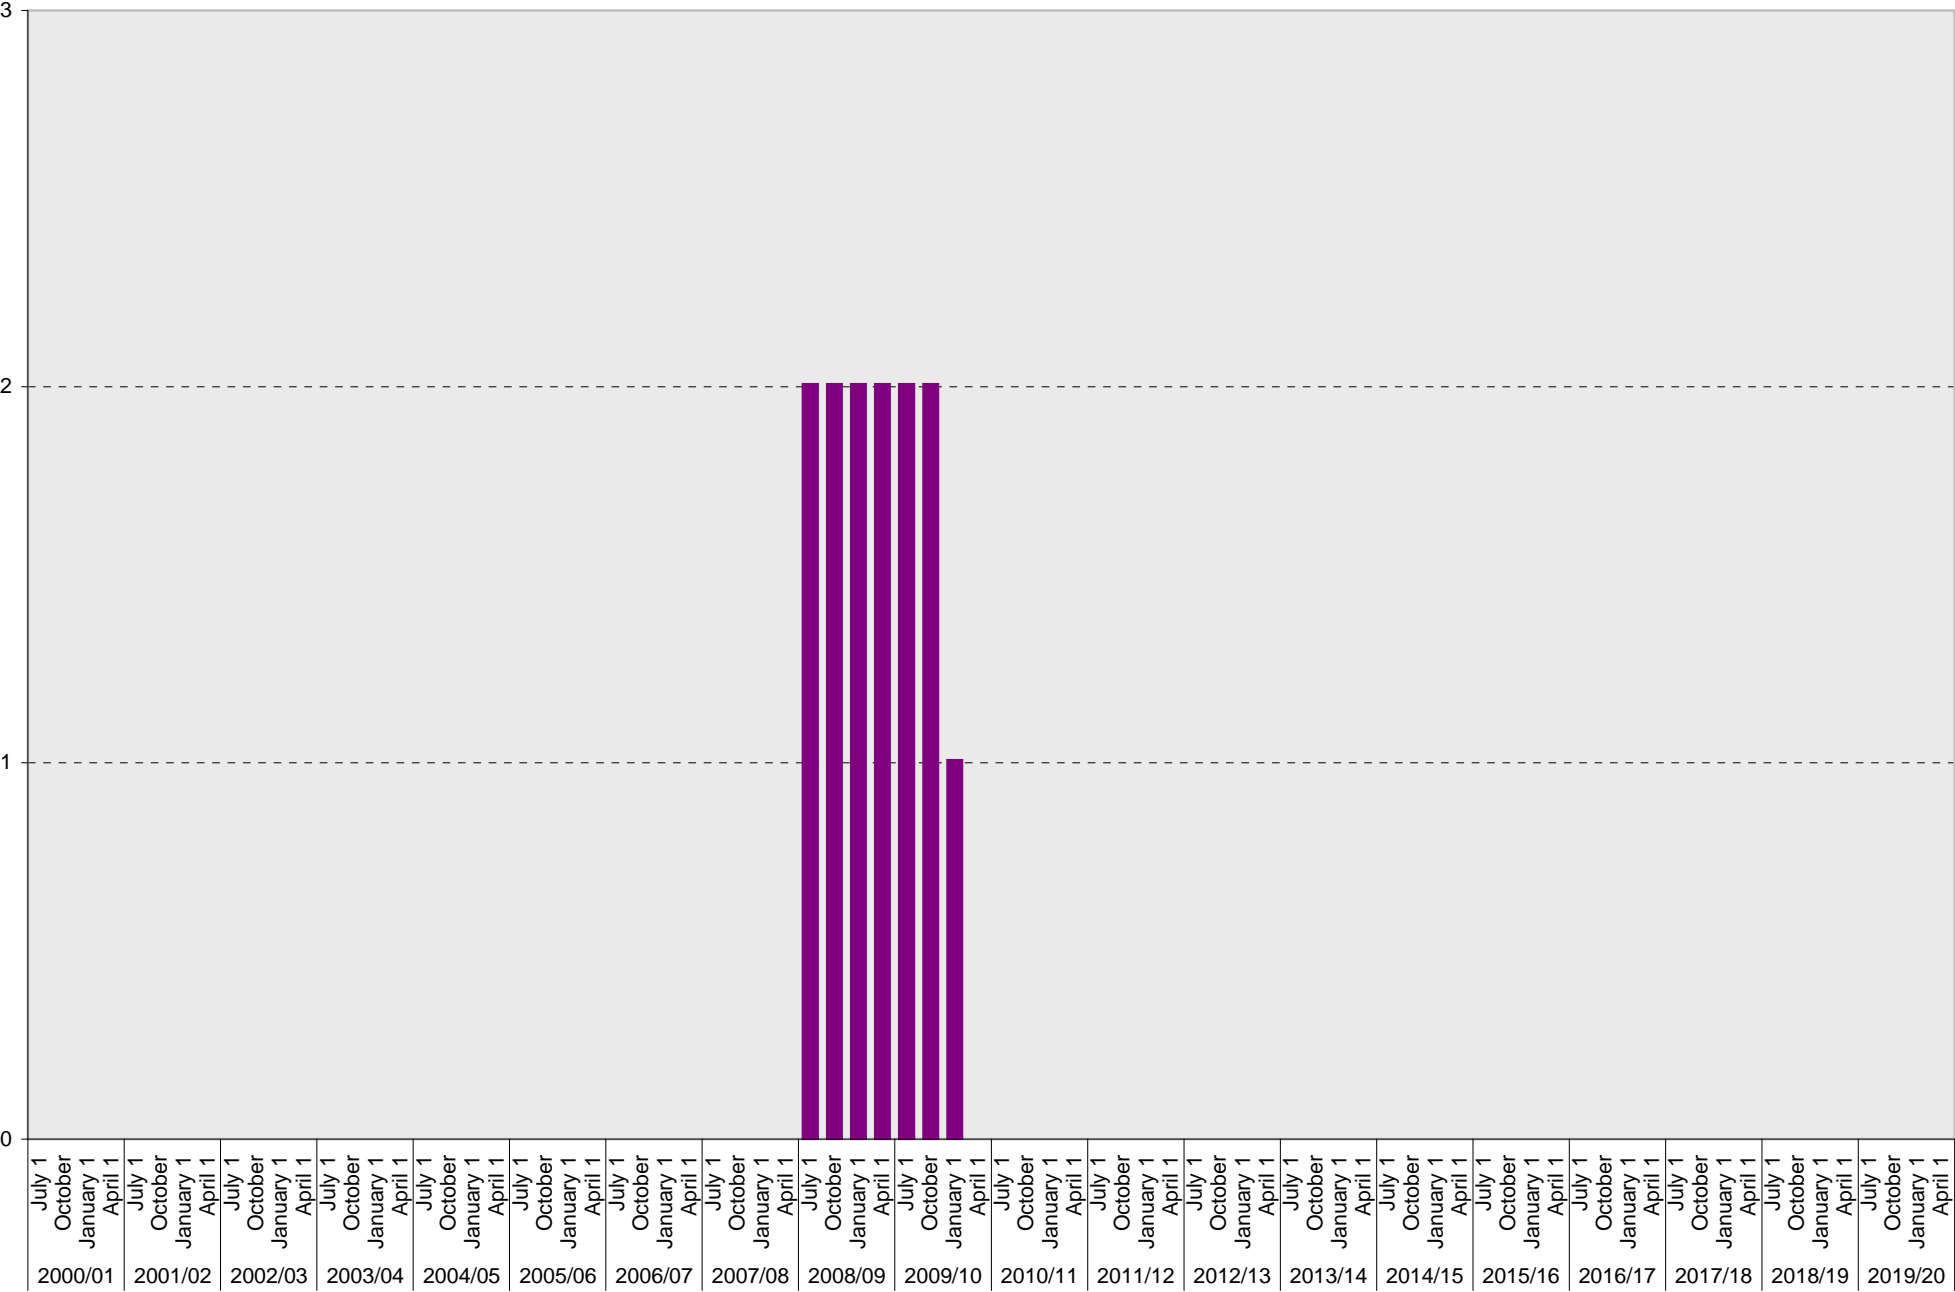

■ Allocated

University of California, San Diego Parking Space Inventory

Lot P957: Allocated: Cardiology Trials Patient Parking Spaces

■ Allocated

University of California, San Diego Parking Space Inventory

Lot P957: Allocated: Clinical Trials Center Patient Parking Spaces

■ Allocated

University of California, San Diego Parking Space Inventory

Lot P957: Allocated: Courier Parking Spaces

■ Allocated

University of California, San Diego Parking Space Inventory