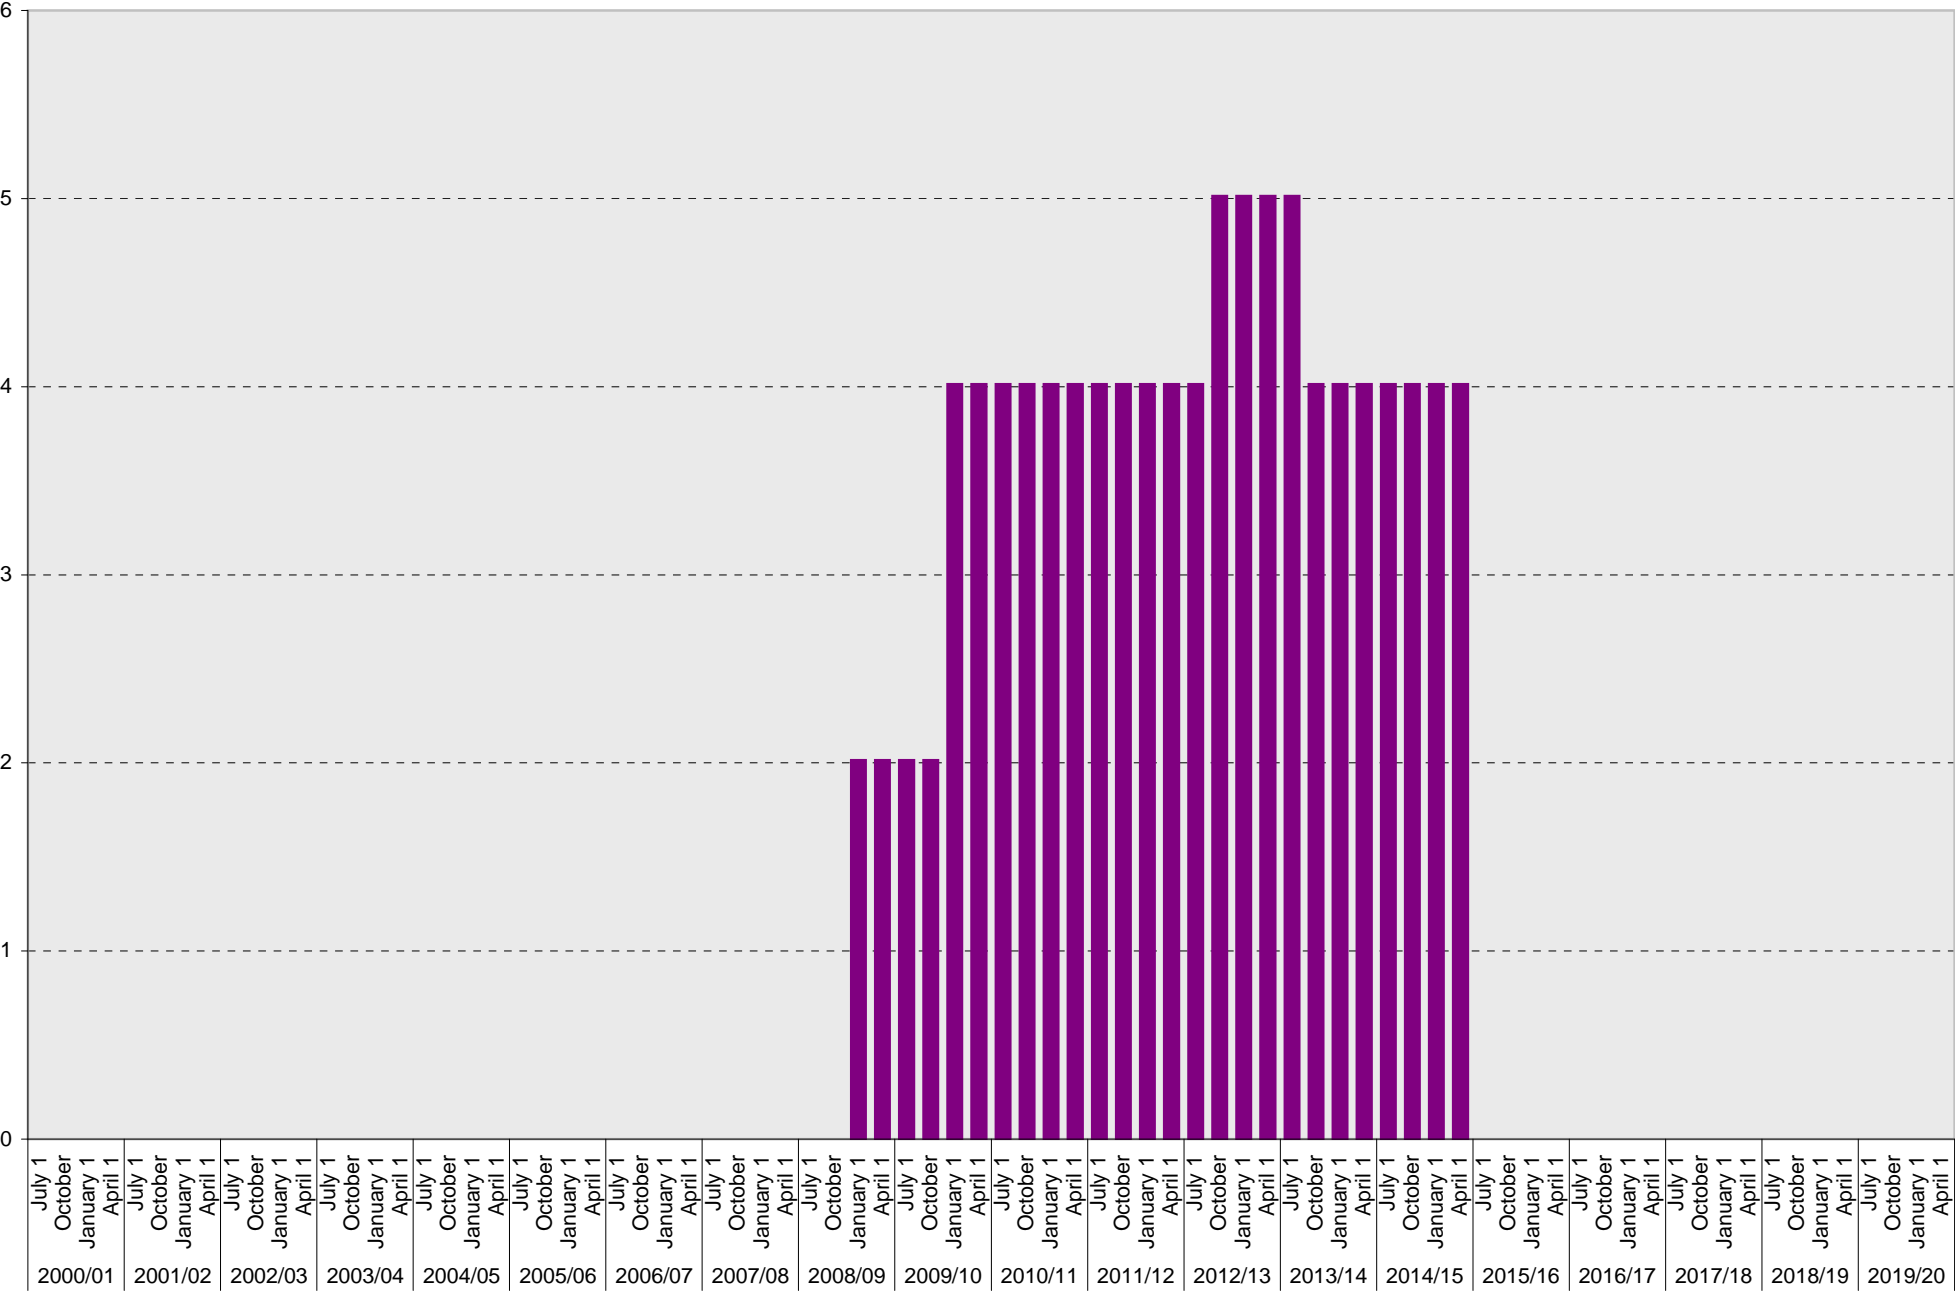

University of California, San Diego Parking Space Inventory

Lot P957: Allocated: Vanpool Vehicle Parking Spaces

■ Allocated