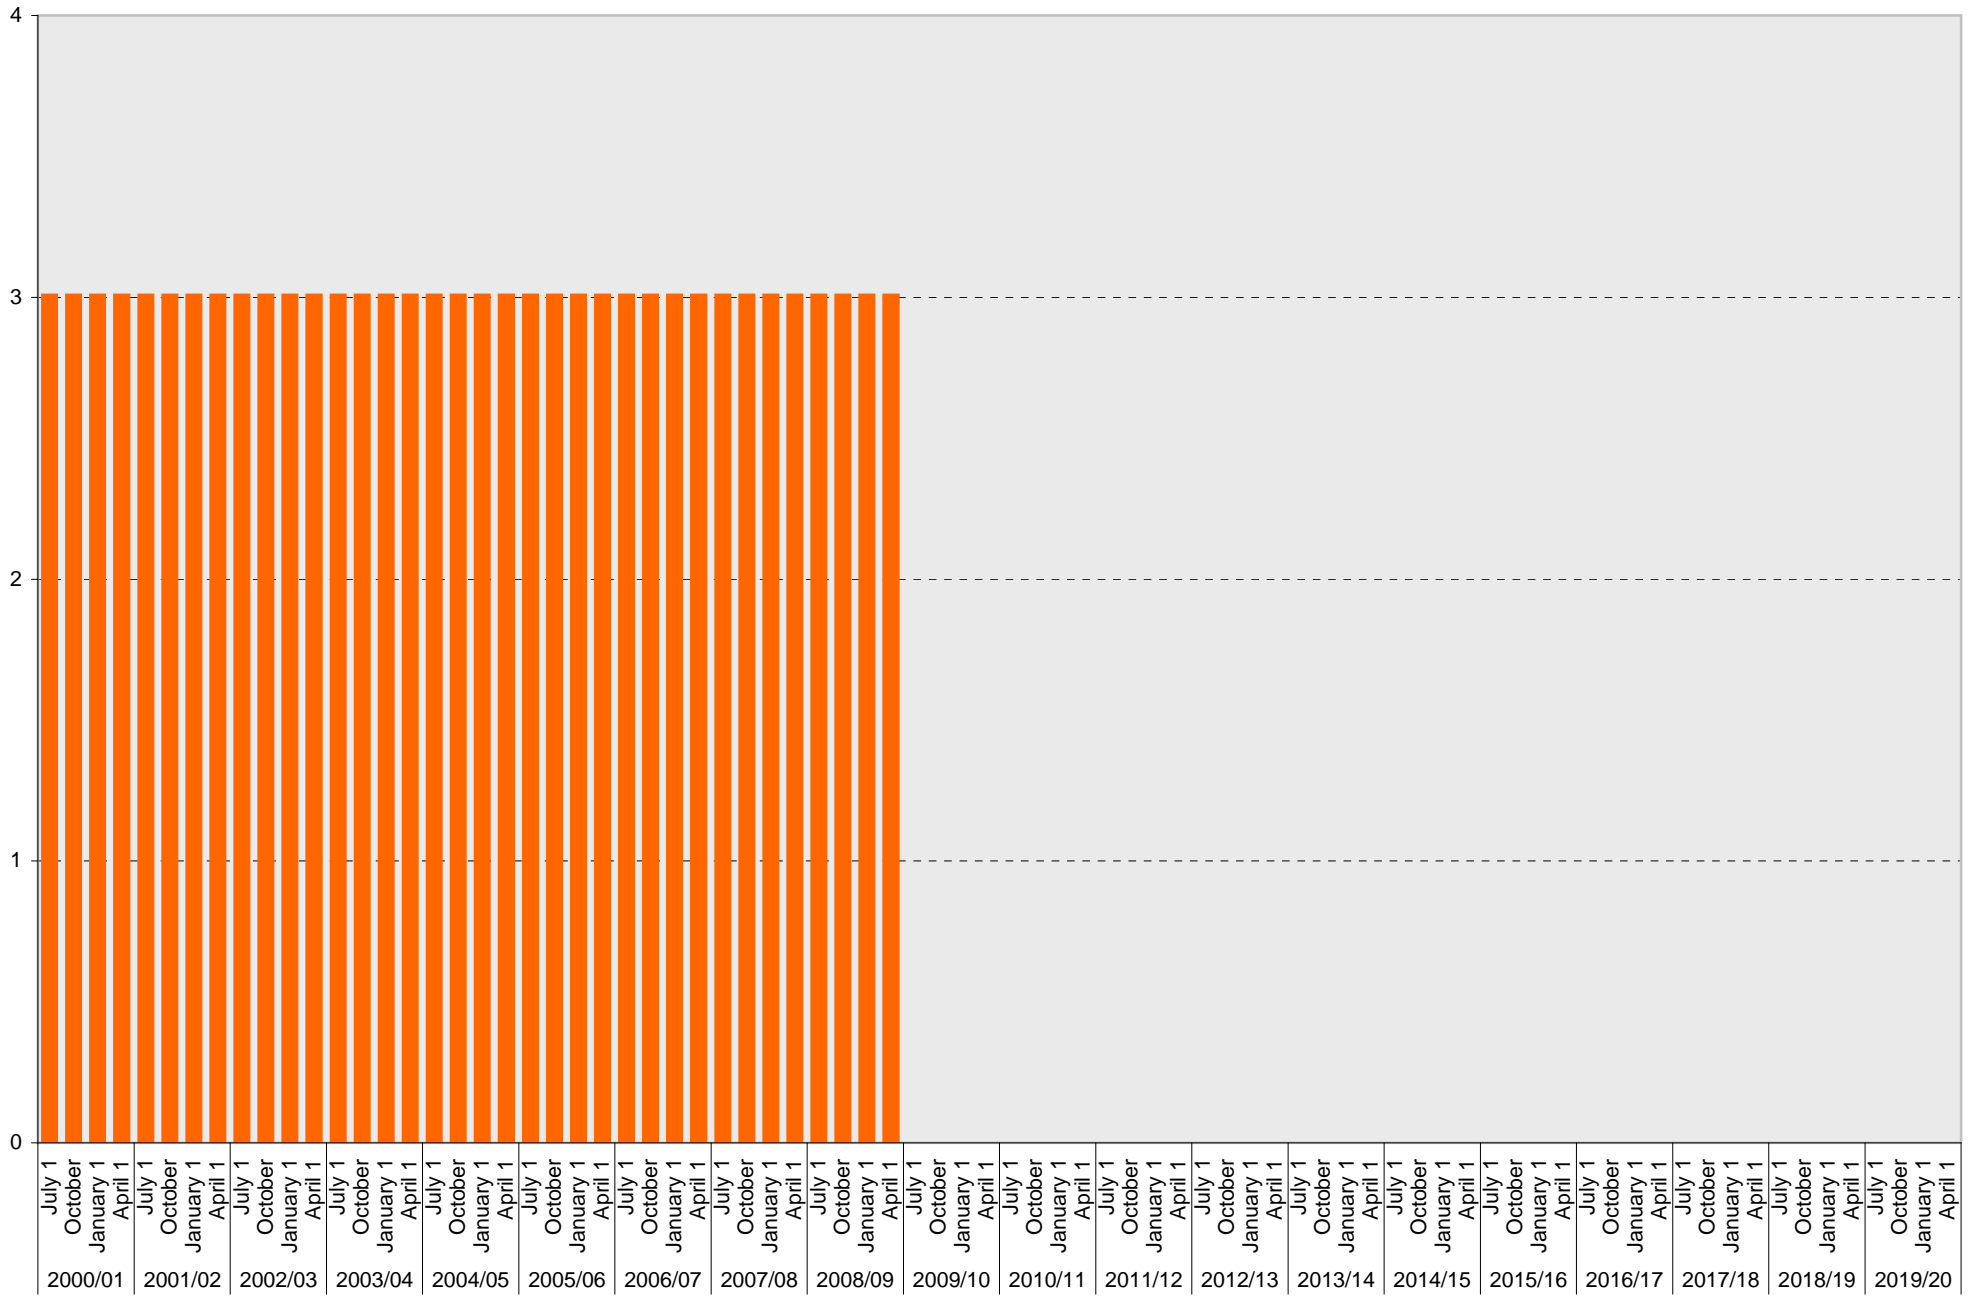

University of California, San Diego Parking Space Inventory

Lot P957: Visitor: Meter Parking Spaces

Visitor: Meter

University of California, San Diego Parking Space Inventory

Lot P957: Reserved Parking Spaces

University of California, San Diego Parking Space Inventory

Lot P957: Allocated: Antiviral Research Center Patient Parking Spaces

■ Allocated

University of California, San Diego Parking Space Inventory
 Lot P957: Allocated: Cardiology Patient Parking Spaces