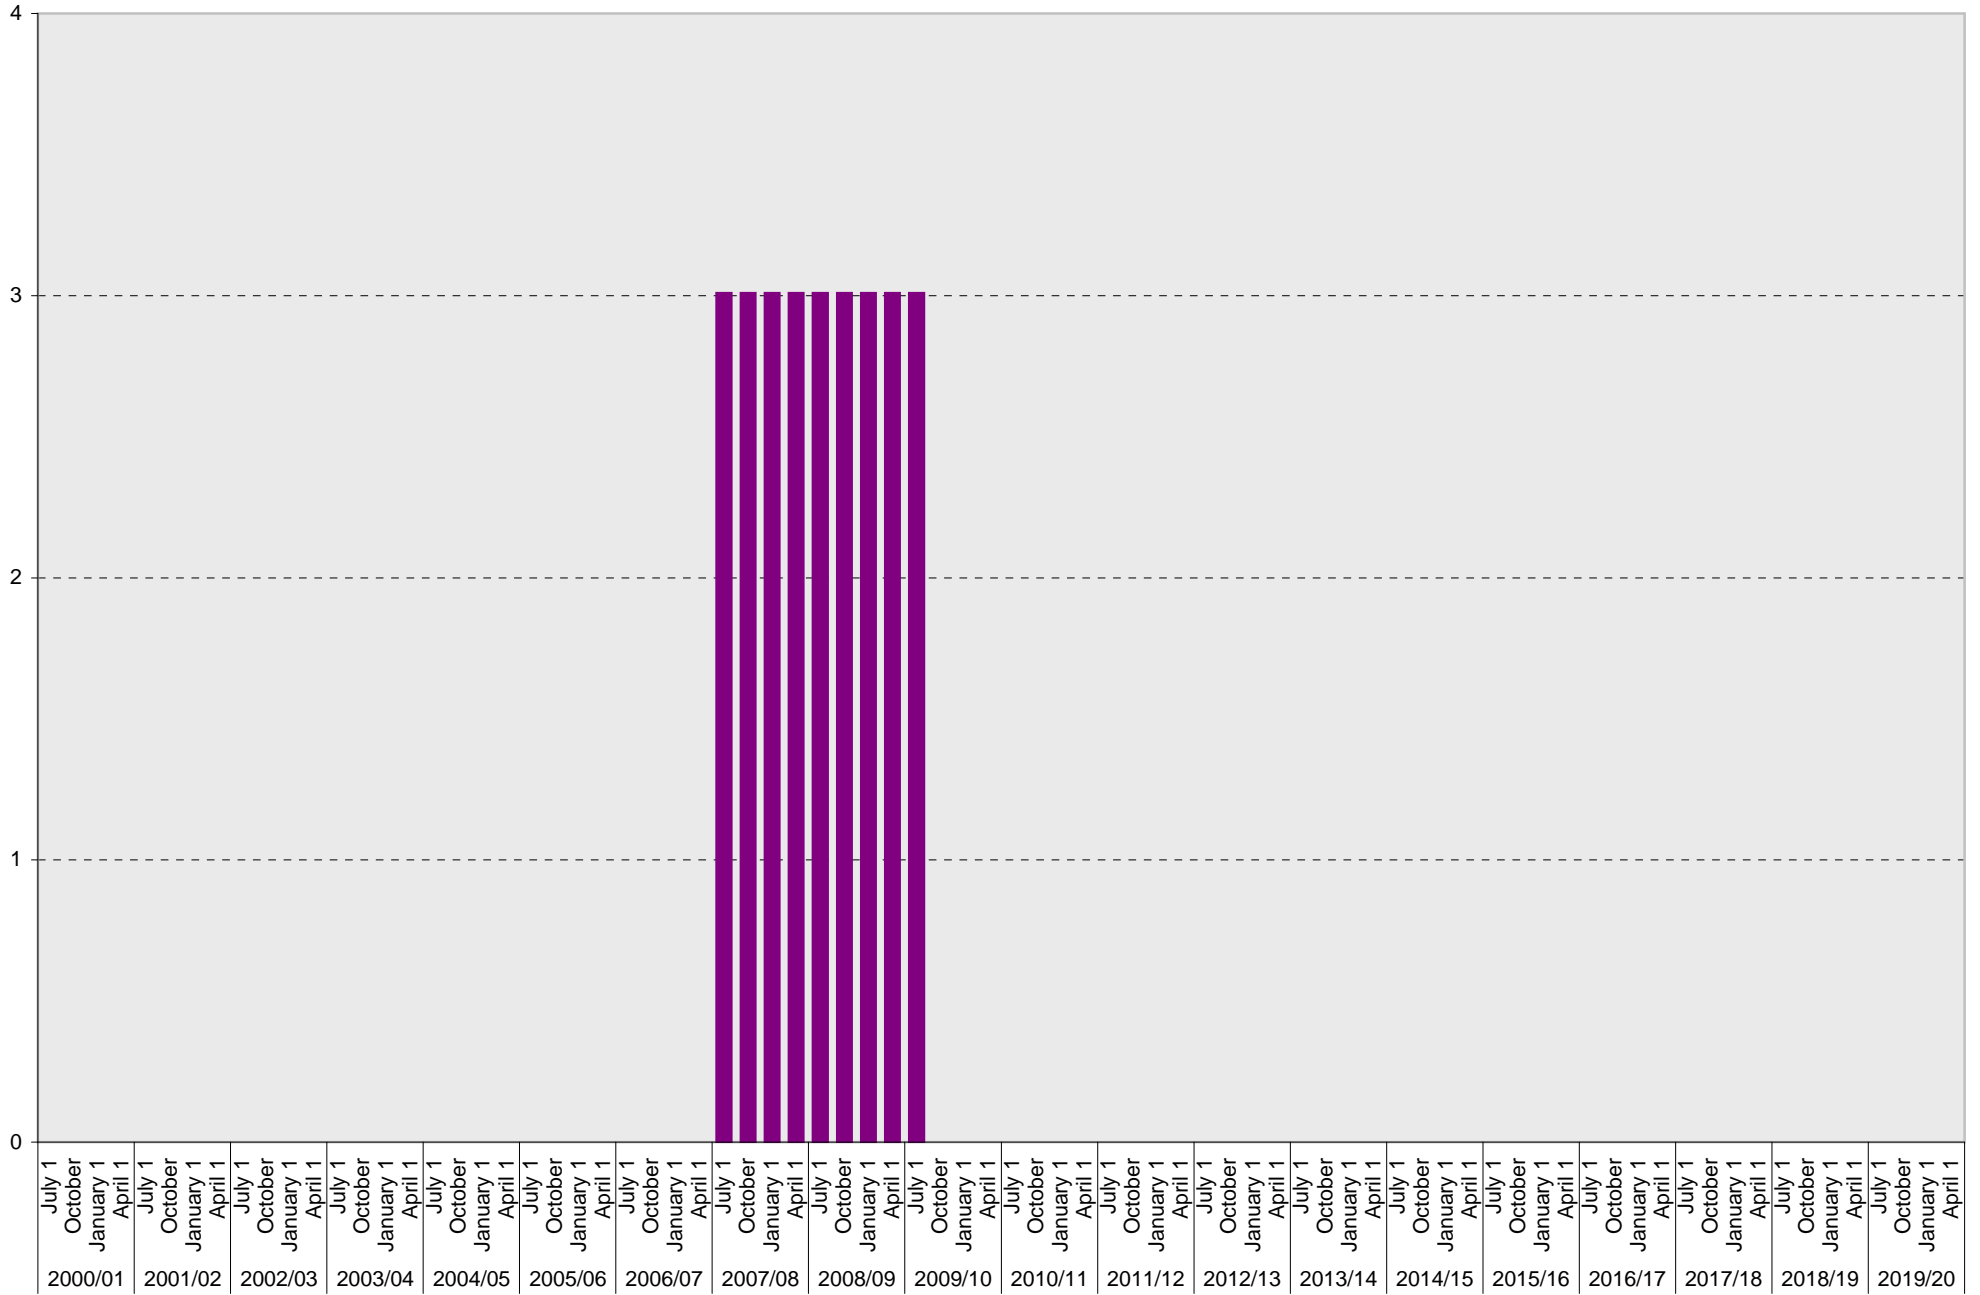

University of California, San Diego Parking Space Inventory

Lot P957: Allocated: Clinical Trials Center Patient Parking Spaces

■ Allocated