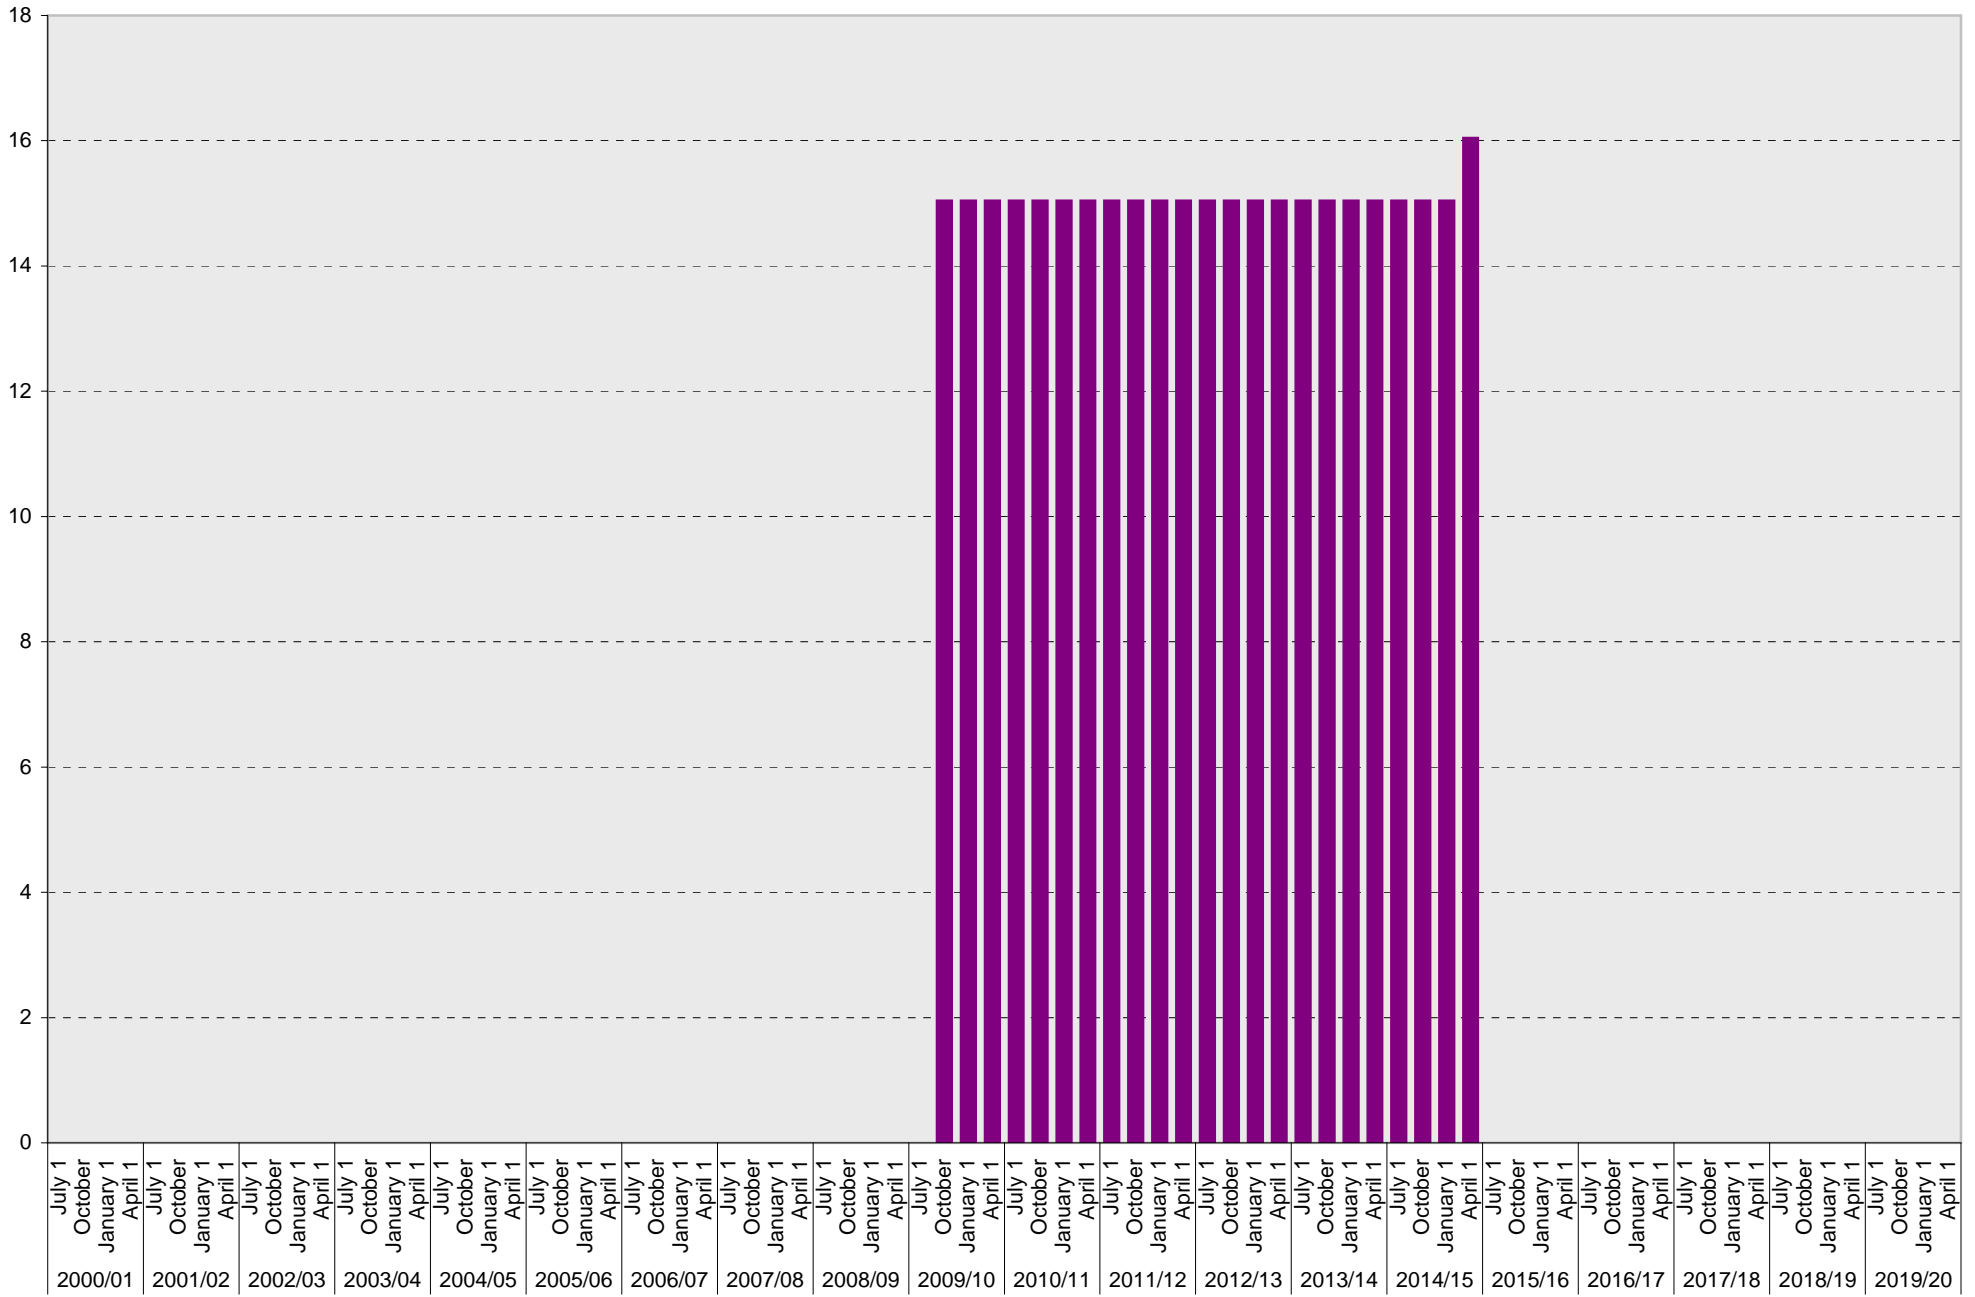

University of California, San Diego Parking Space Inventory

Lot P957: Visitor: Meter Parking Spaces

Visitor: Meter

University of California, San Diego Parking Space Inventory

Lot P957: Reserved Parking Spaces

University of California, San Diego Parking Space Inventory

Lot P957: Allocated: Antiviral Research Center Patient Parking Spaces

■ Allocated

University of California, San Diego Parking Space Inventory
 Lot P957: Allocated: Cardiology Patient Parking Spaces