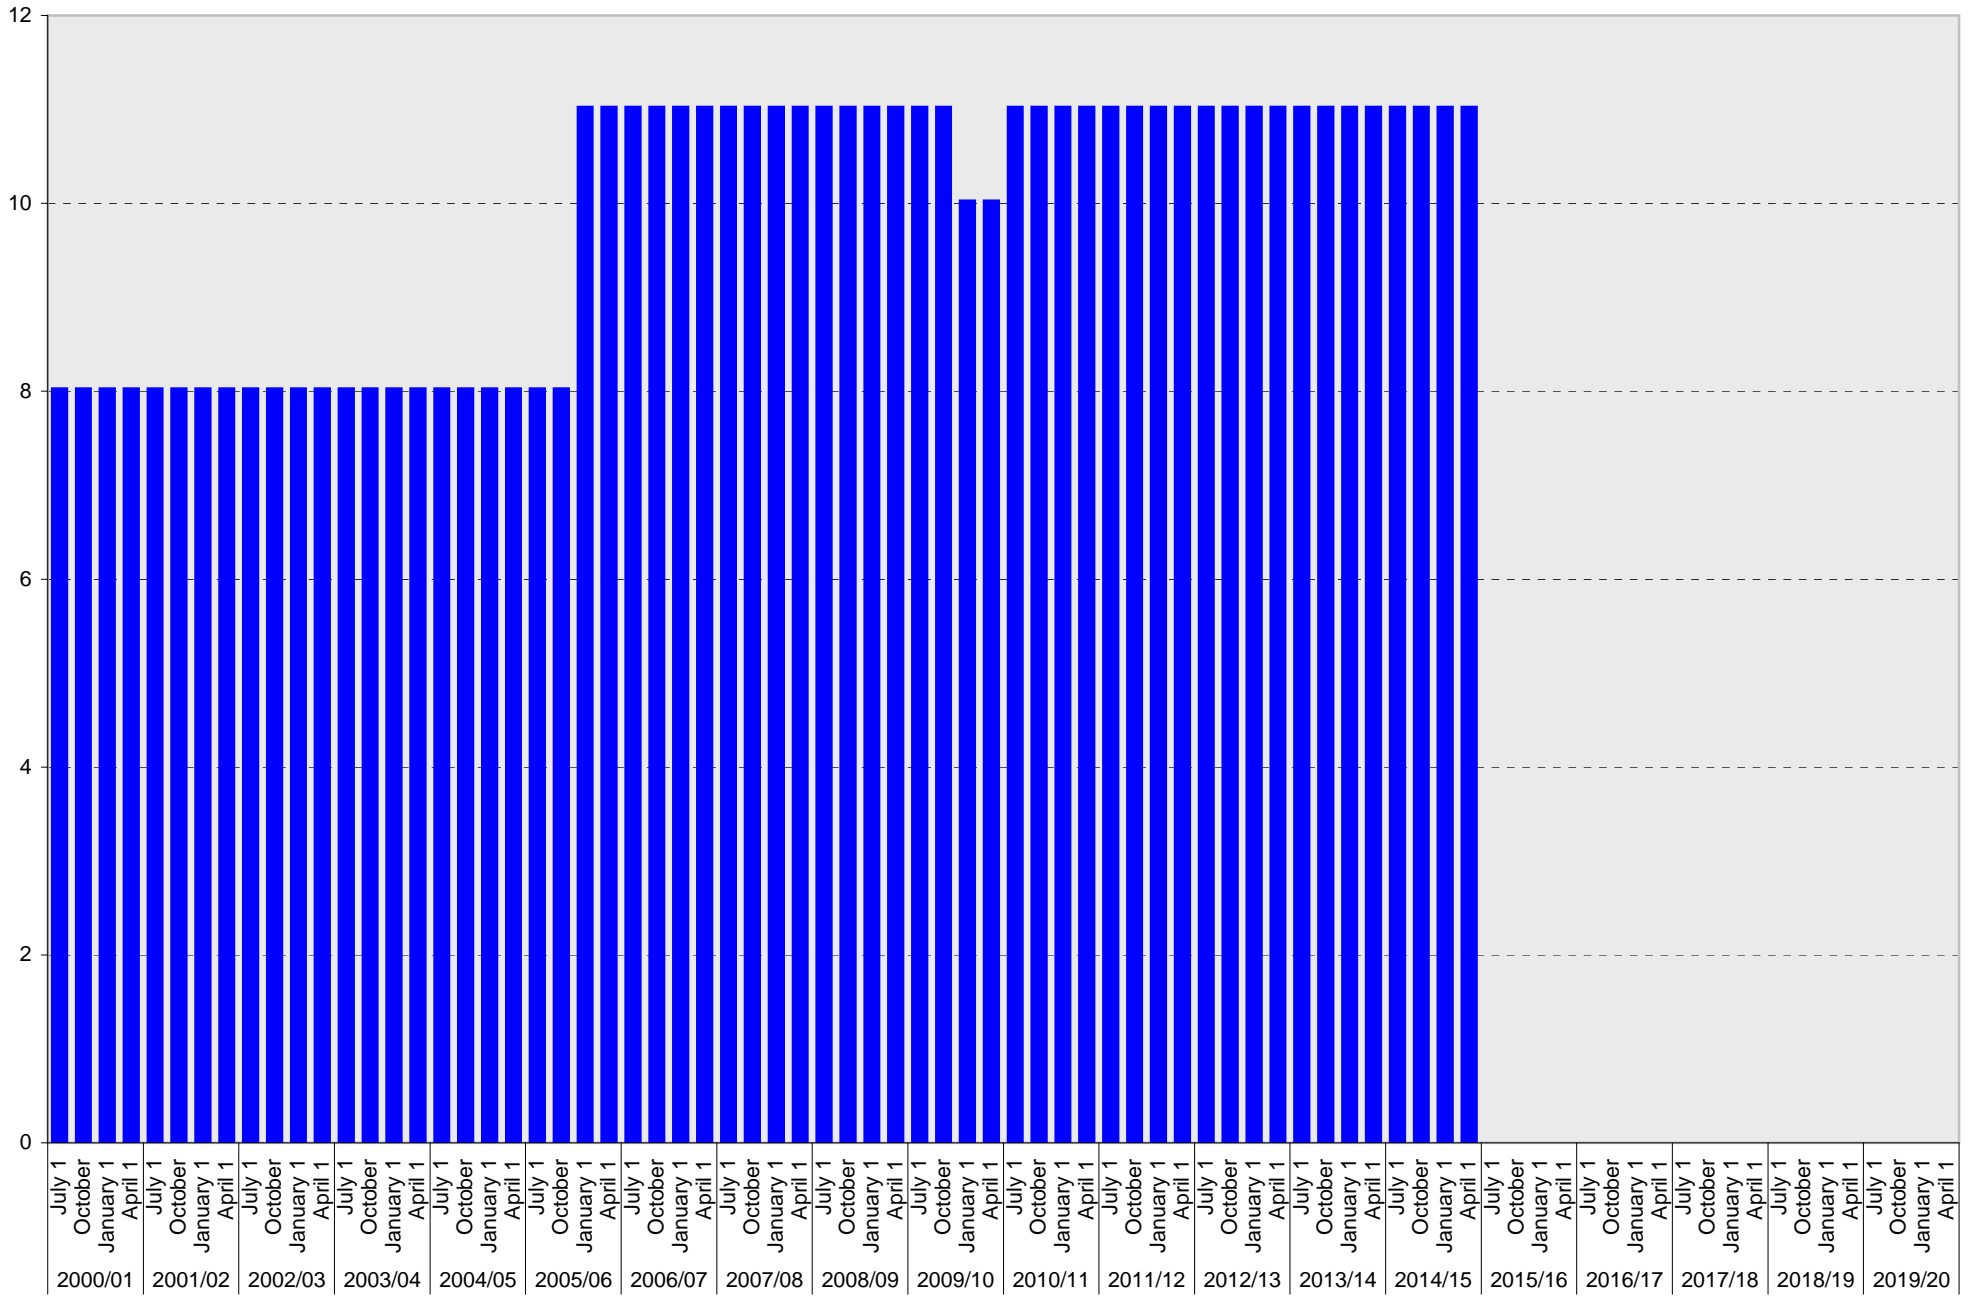

University of California, San Diego Parking Space Inventory

Lot P957: Accessible Parking Spaces

■ Accessible