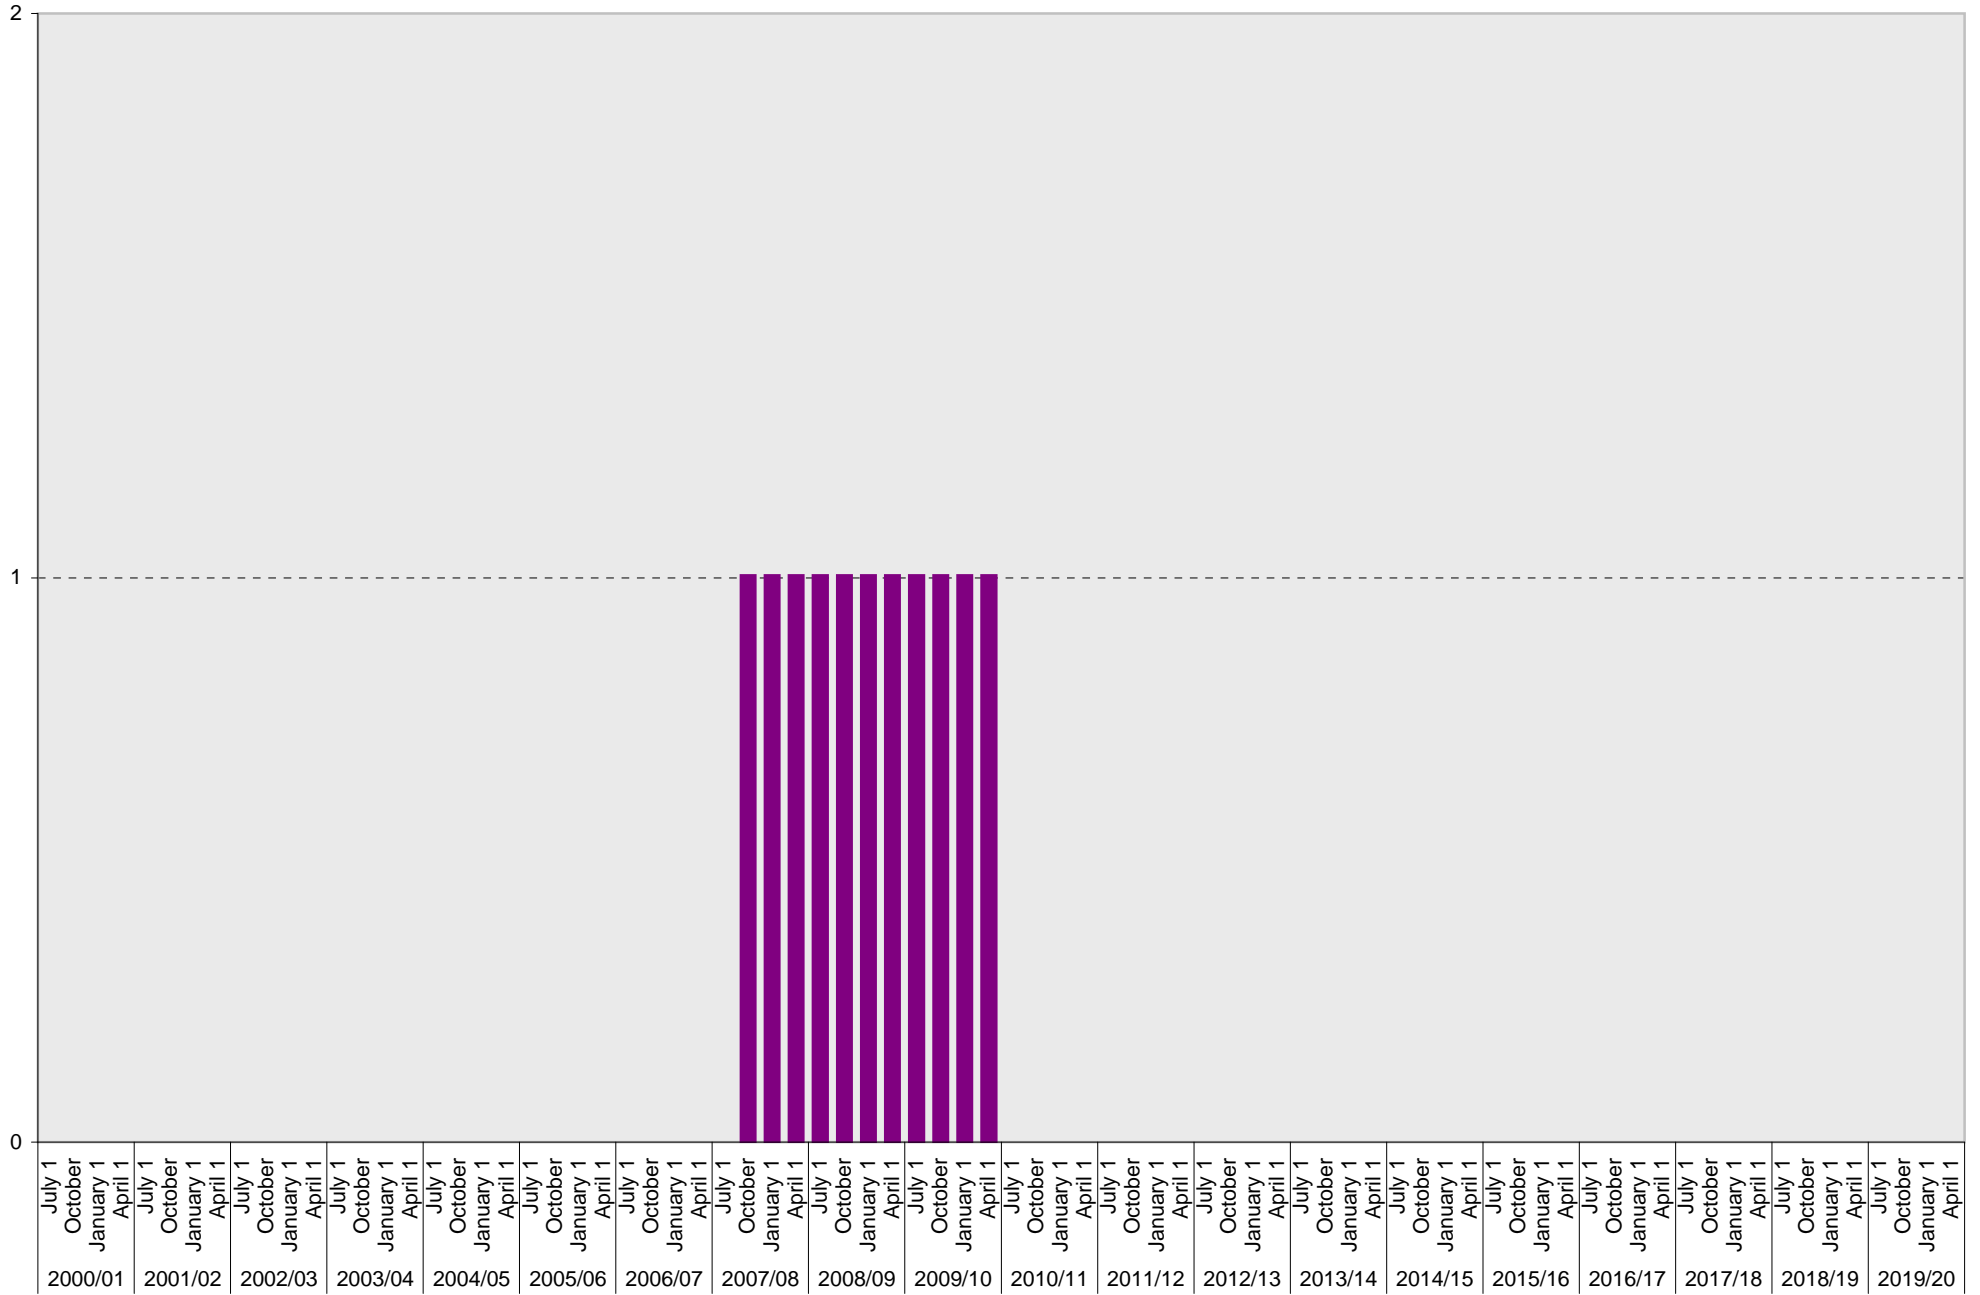

University of California, San Diego Parking Space Inventory
Lot P957: Allocated: Telecommunications Parking Spaces

■ Allocated