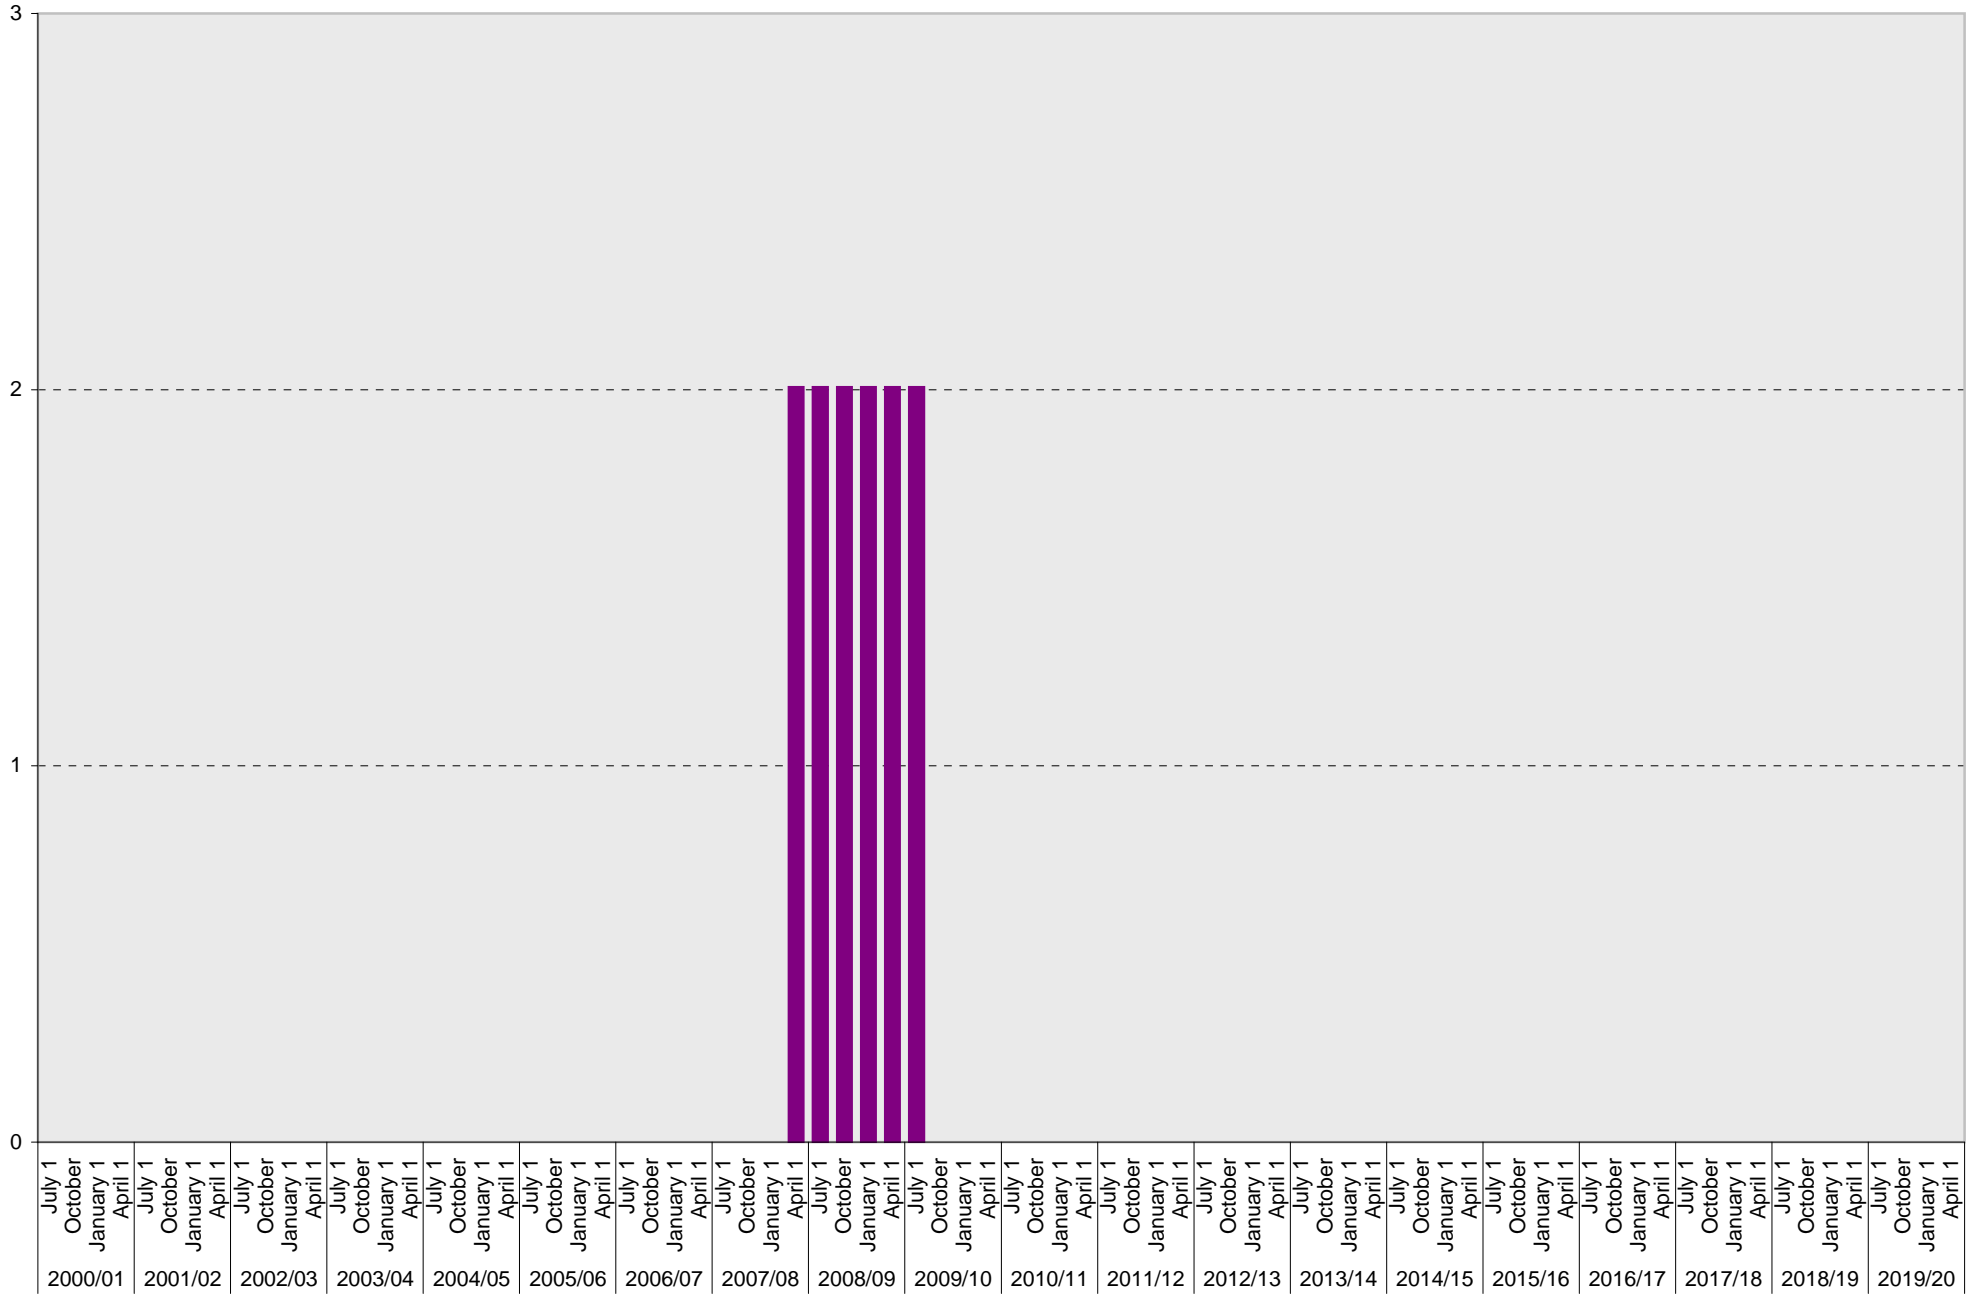

University of California, San Diego Parking Space Inventory

Lot P957: Allocated: Antiviral Research Center Patient Parking Spaces

■ Allocated

University of California, San Diego Parking Space Inventory
 Lot P957: Allocated: Cardiology Patient Parking Spaces

■ Allocated

University of California, San Diego Parking Space Inventory

Lot P957: Allocated: Cardiology Trials Patient Parking Spaces

■ Allocated

University of California, San Diego Parking Space Inventory