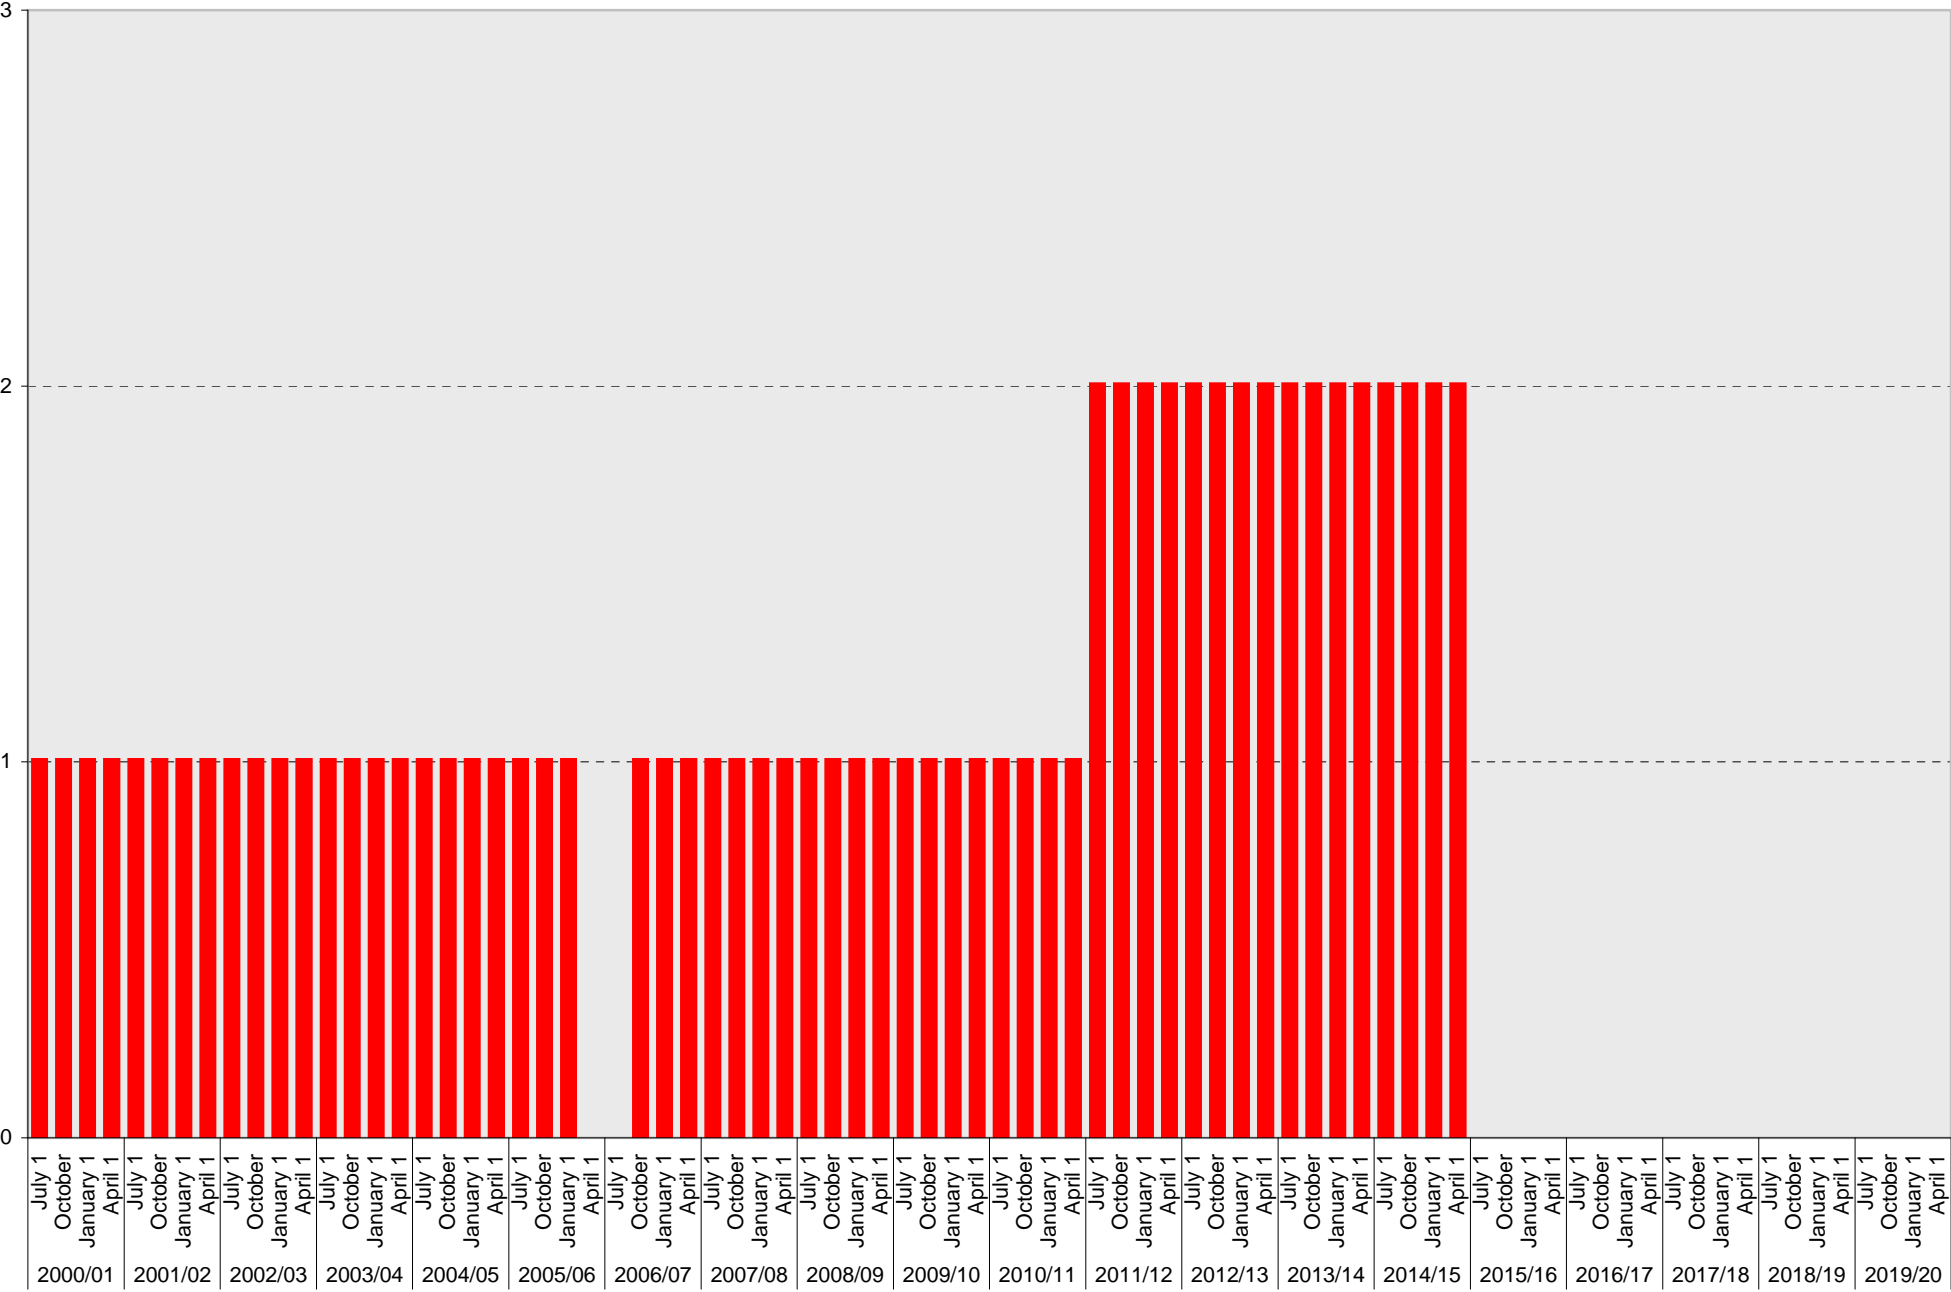

University of California, San Diego Parking Space Inventory
Lot P956: A Parking Spaces

A

University of California, San Diego Parking Space Inventory

Lot P956: Reserved Parking Spaces

University of California, San Diego Parking Space Inventory
 Lot P956: Allocated: OAR Visitor Parking Spaces

■ Loading

University of California, San Diego Parking Space Inventory

Lot P956: Total Parking Spaces

■ Total

University of California, San Diego Parking Space Inventory
Lot P956

Date		Parking Spaces										Motorcycle Parking Sections	
		A	B	S	Visitor	Reserved	Allocated	Accessible	UC Vehicle	Service Yard	Loading		Total
2000/01	July 1	1				2	2			2	3	10	
	October 1	1				2	2			2	3	10	
	January 1	1				2	2			2	3	10	
	April 1	1				2	2			2	3	10	
2001/02	July 1	1				2	2			2	3	10	
	October 1	1				2	2			2	3	10	
	January 1	1				2	2			2	3	10	
	April 1	1				2	2			2	3	10	
2002/03	July 1	1				2	2			2	3	10	
	October 1	1				2	2			2	3	10	
	January 1	1				2	2			2	3	10	
	April 1	1				2	2			2	3	10	
2003/04	July 1	1				2	2			2	3	10	
	October 1	1				2	2			2	3	10	
	January 1	1				2	2			2	3	10	
	April 1	1				2	2			2	3	10	
2004/05	July 1	1				2	2			2	3	10	
	October 1	1				2	2			2	3	10	
	January 1	1				2	2			2	3	10	
	April 1	1				2	2			2	3	10	
2005/06	July 1	1				2	2			2	3	10	
	October 1	1				2	2			2	3	10	
	January 1	1				2	2			2	3	10	
	April 1	1				2	2			2	3	9	
2006/07	July 1					2	2			2		6	
	October 1	1				1	2			2		6	
	January 1	1				1	2			2		6	
	April 1	1				1	2			2		6	
2007/08	July 1	1				1	2			2	3	9	
	October 1	1				1				4	3	9	
	January 1	1				1				4	3	9	
	April 1	1				1				2	3	7	
2008/09	July 1	1				1				2	3	7	
	October 1	1				1				3	3	8	
	January 1	1				1				3		5	
	April 1	1				1				3		5	
2009/10	July 1	1				1				3		5	
	October 1	1				1				3		5	
	January 1	1				1				3	3	8	
	April 1	1				1				3	3	8	