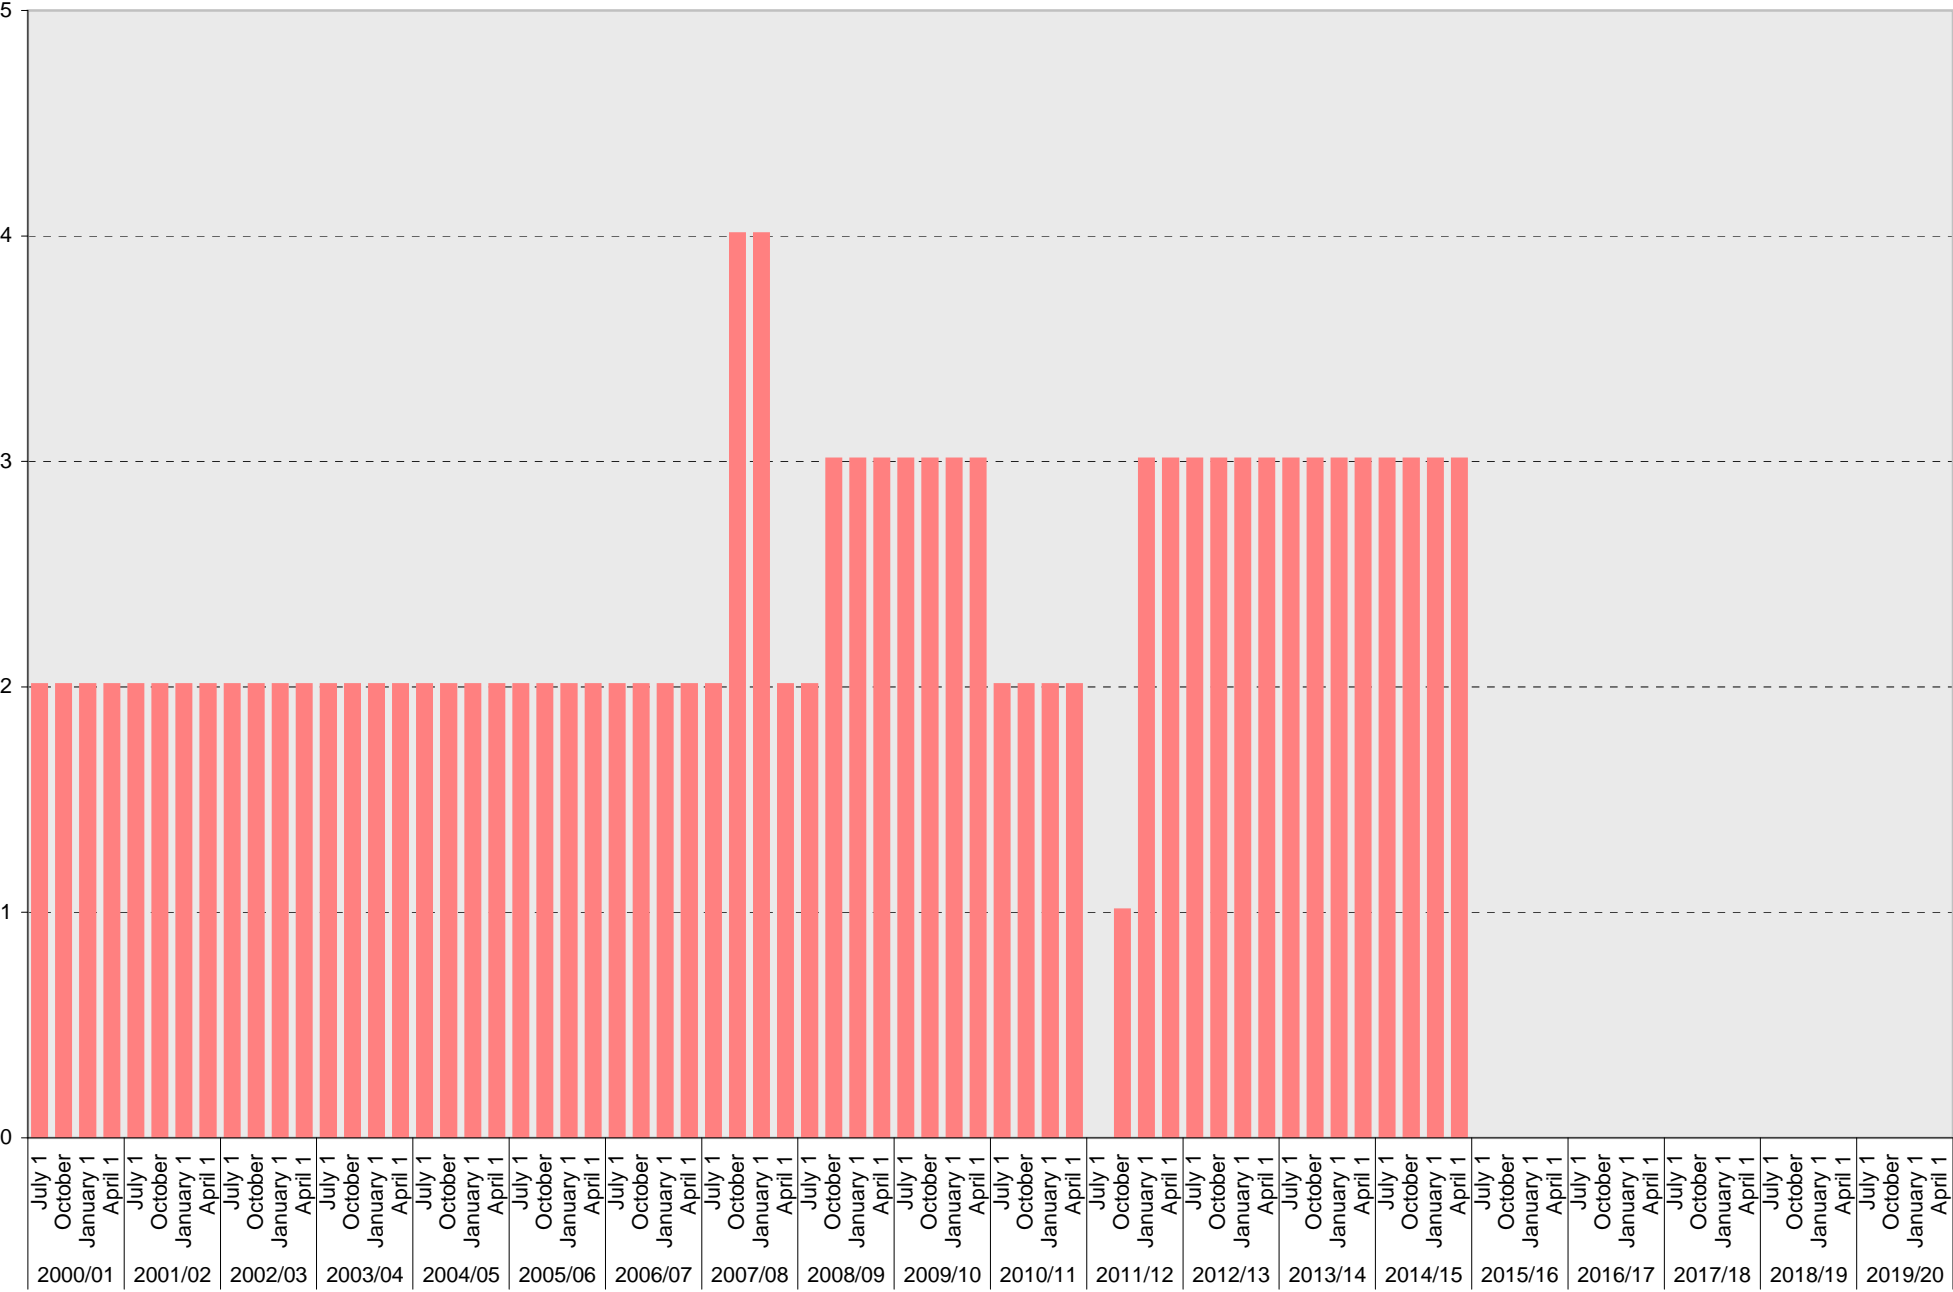

University of California, San Diego Parking Space Inventory

Lot P956: Service Yard Parking Spaces

■ Service Yard