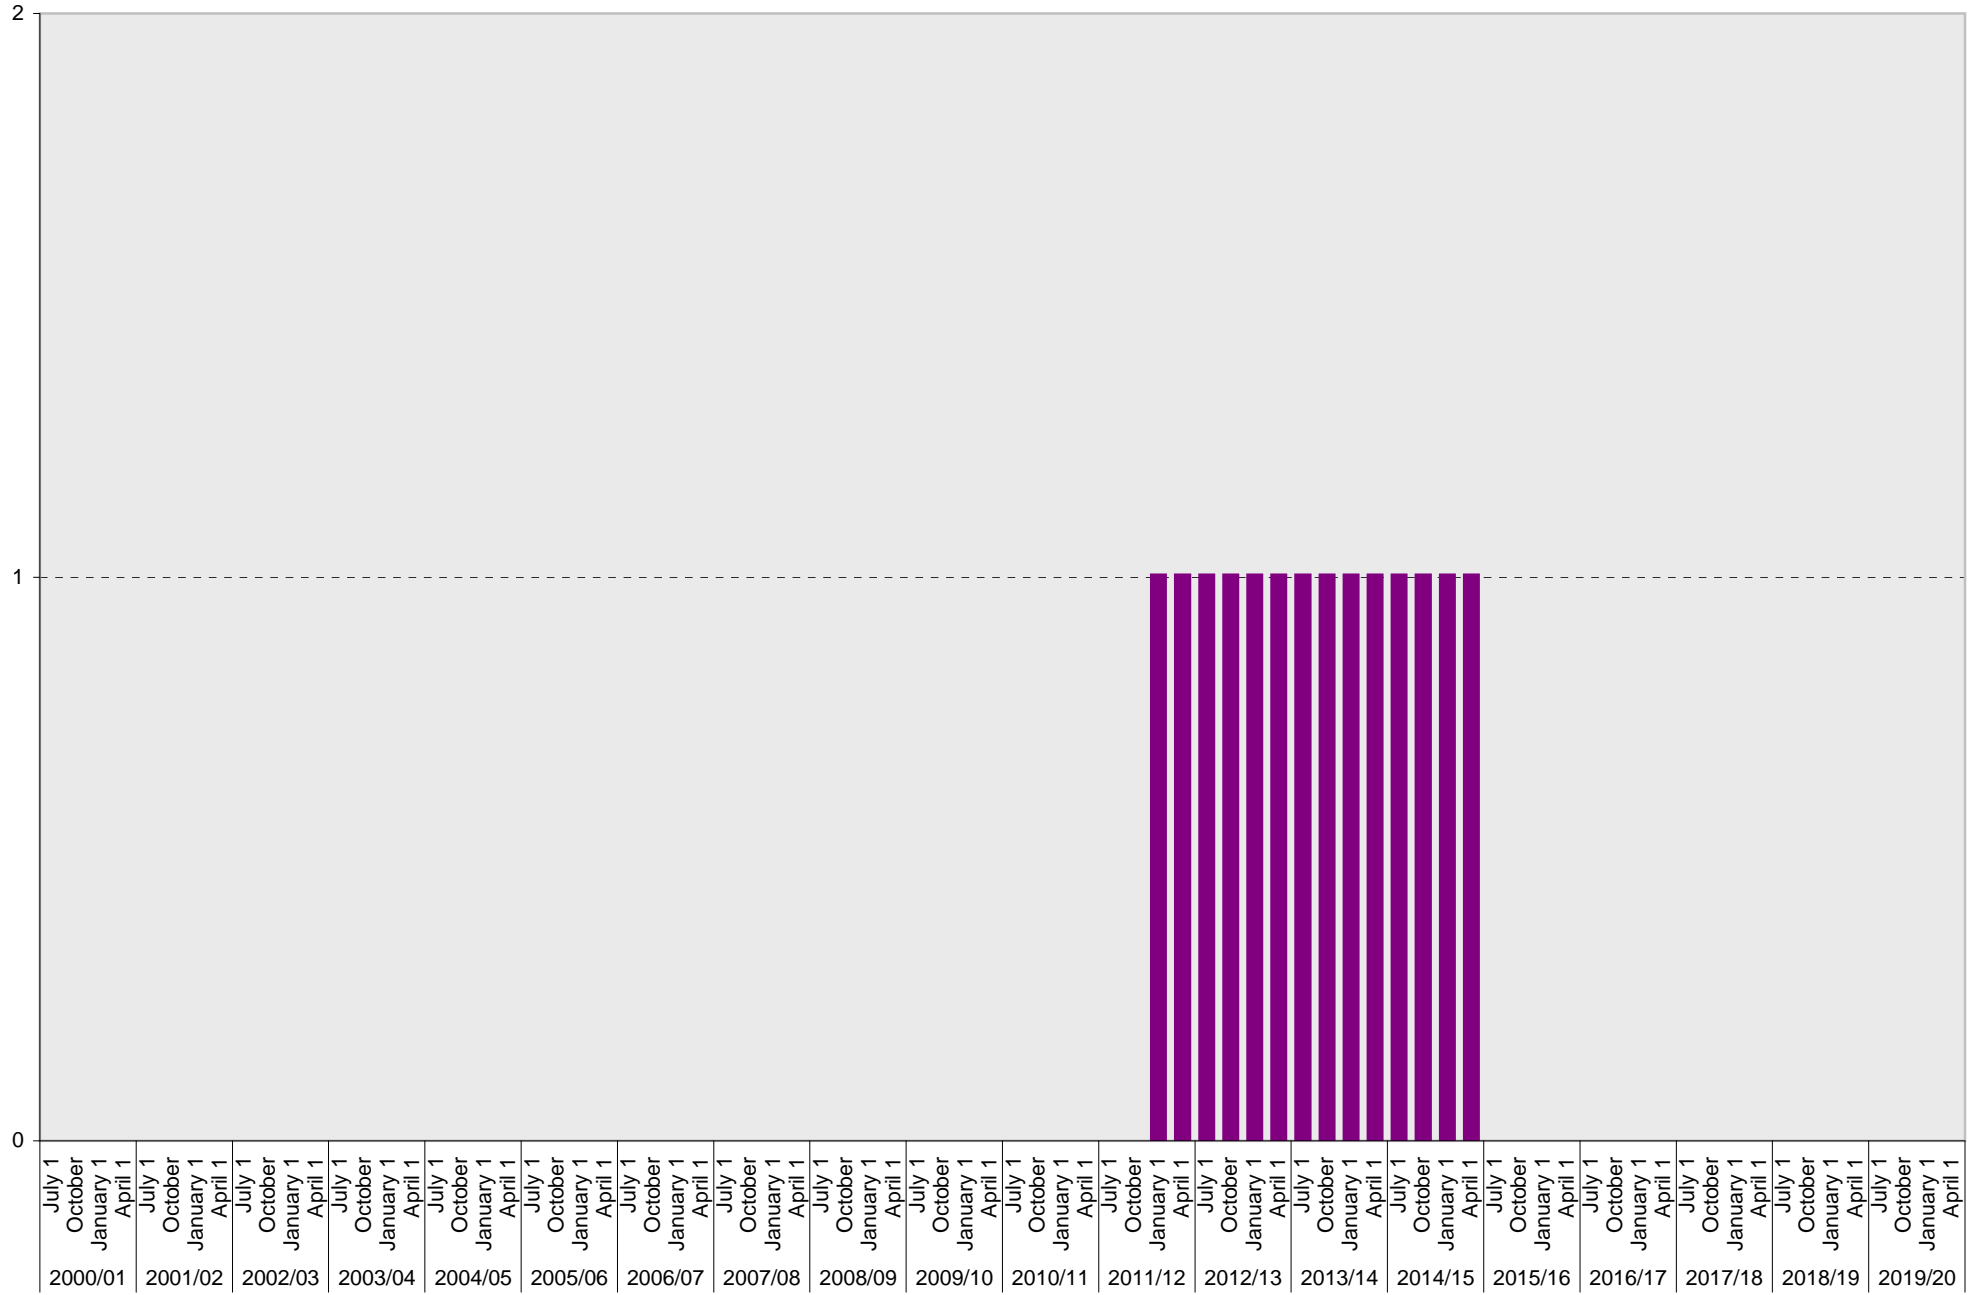

University of California, San Diego Parking Space Inventory

Lot P955: A Parking Spaces

■ A

University of California, San Diego Parking Space Inventory
 Lot P955: Reserved Parking Spaces

Reserved

University of California, San Diego Parking Space Inventory
Lot P955: Allocated: Facilities Planning and Management Vehicle Parking Spaces

■ Allocated

University of California, San Diego Parking Space Inventory

Lot P955: Allocated: Forklift Parking Spaces

■ Allocated

University of California, San Diego Parking Space Inventory

Lot P955: Allocated: Healthcare Facilities Engineer Vehicle Parking Spaces