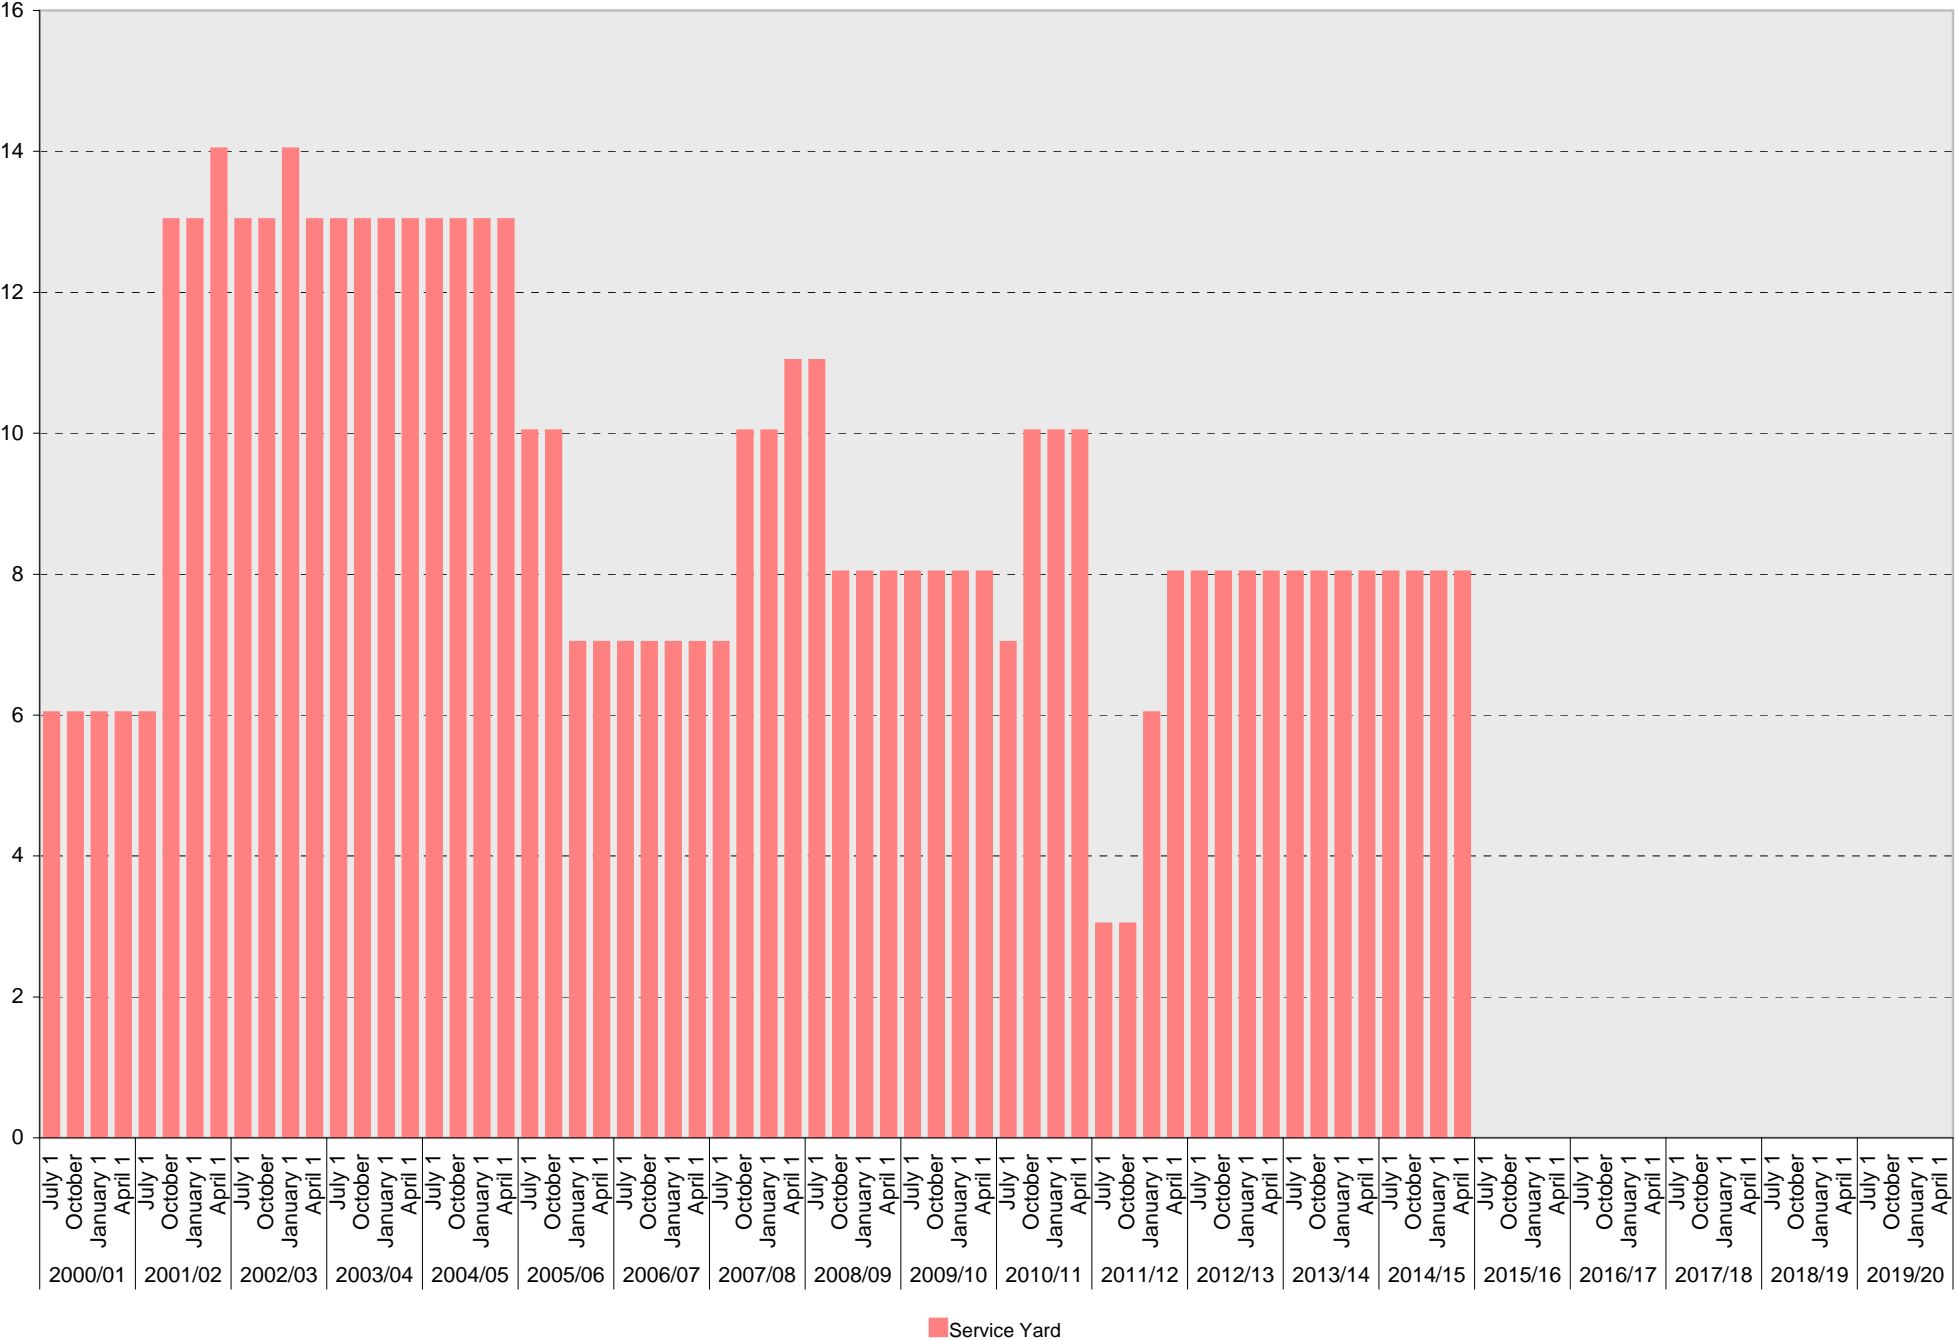

University of California, San Diego Parking Space Inventory

Lot P955: Service Yard Parking Spaces