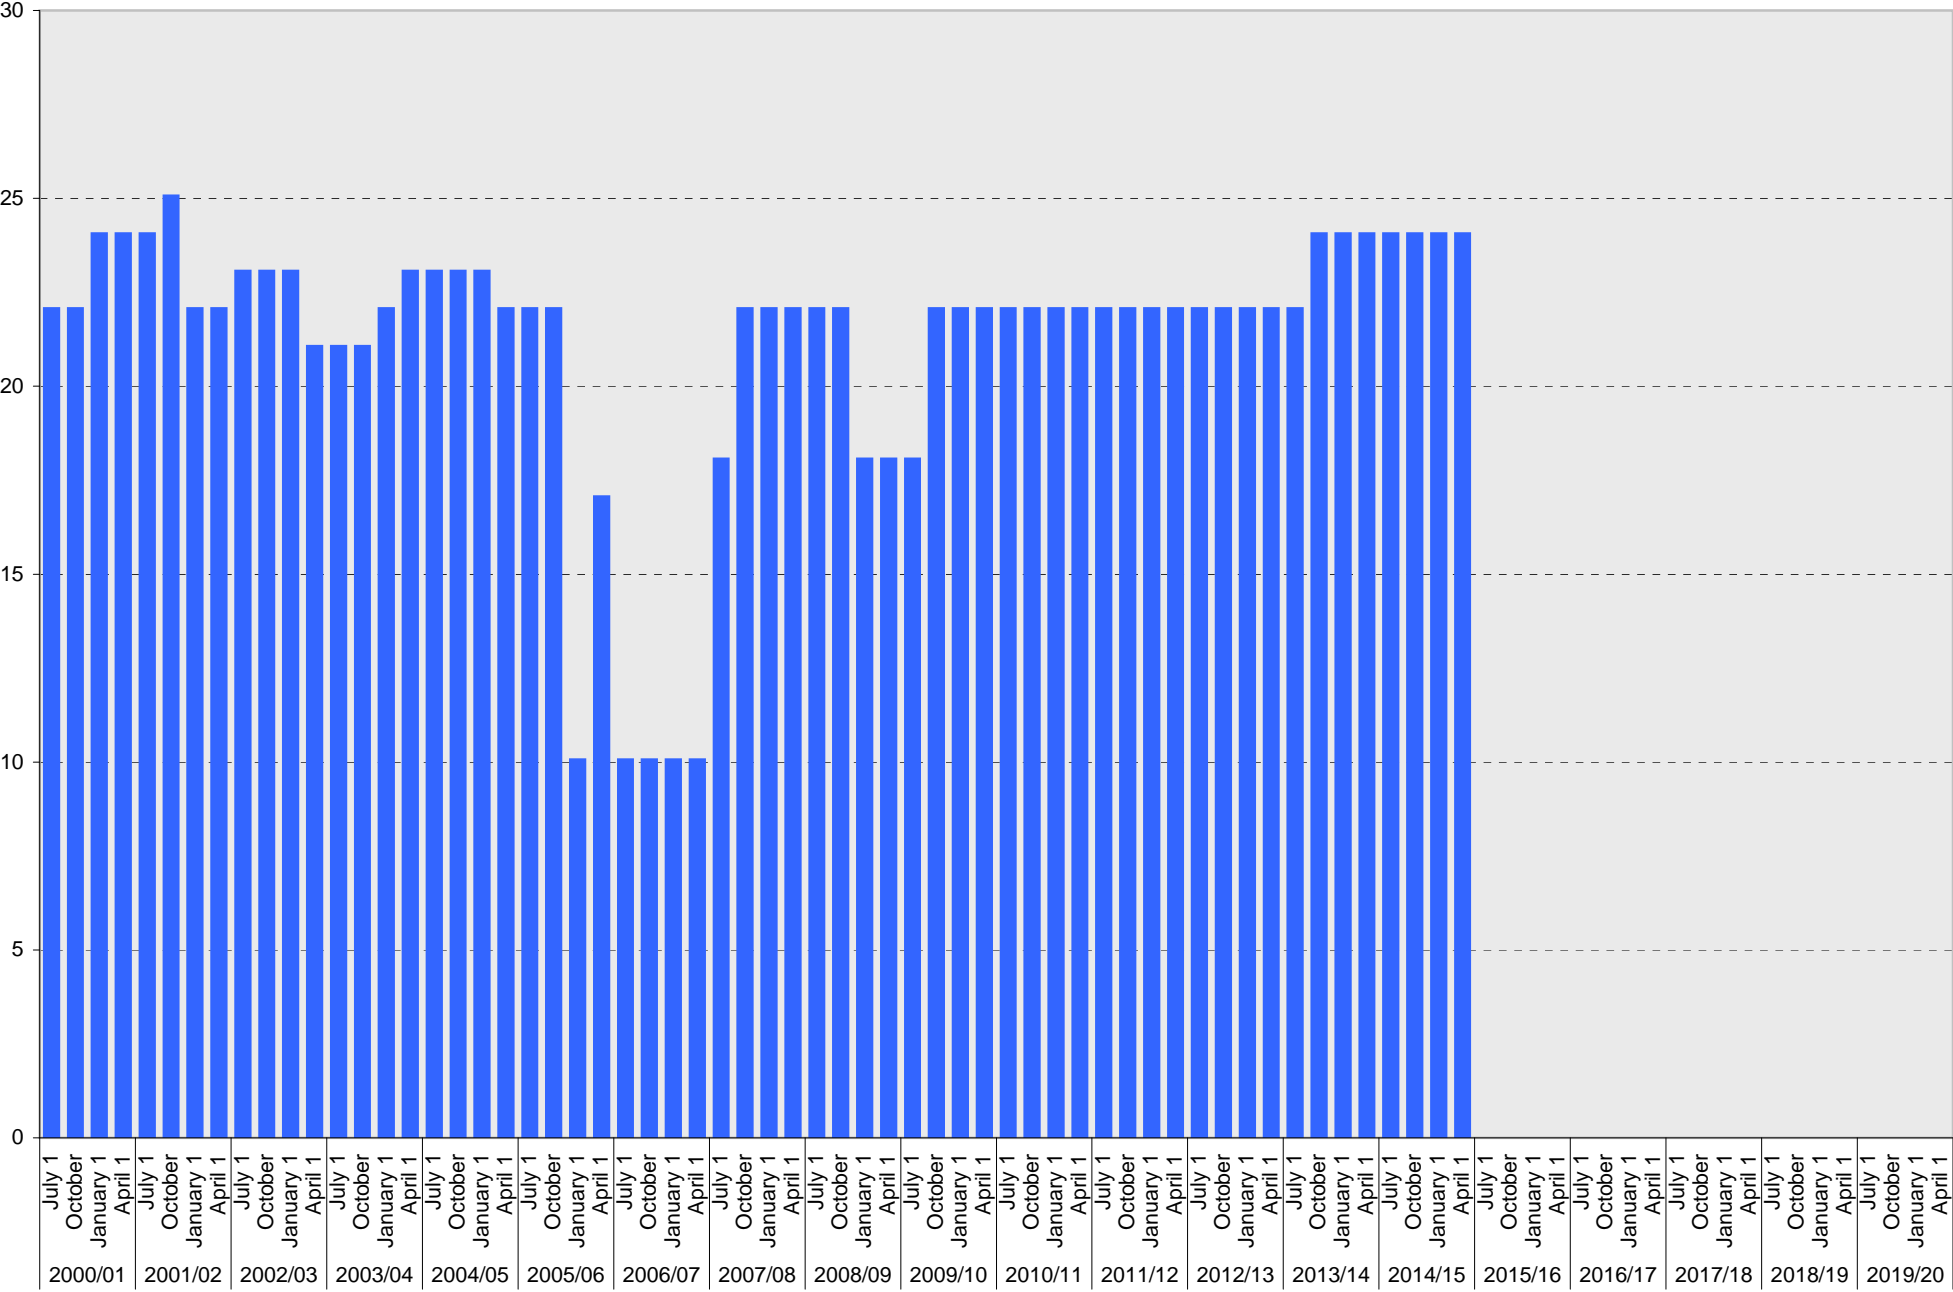

University of California, San Diego Parking Space Inventory

Lot P955: A Parking Spaces

■ A

University of California, San Diego Parking Space Inventory
 Lot P955: Reserved Parking Spaces

Reserved

University of California, San Diego Parking Space Inventory
Lot P955: Allocated: Facilities Planning and Management Vehicle Parking Spaces

■ Allocated

University of California, San Diego Parking Space Inventory

Lot P955: Allocated: Forklift Parking Spaces

■ Allocated

University of California, San Diego Parking Space Inventory

Lot P955: Allocated: Healthcare Facilities Engineer Vehicle Parking Spaces

Date		Visitor Parking Spaces			
		Meter	Pay and Display	Pay by Space	Pay upon Exit
2010/11	July 1				
	October 1				
	January 1				
	April 1				
2011/12	July 1				
	October 1				
	January 1				
	April 1				
2012/13	July 1				
	October 1				
	January 1				
	April 1				
2013/14	July 1				
	October 1				
	January 1				
	April 1				
2014/15	July 1				
	October 1				
	January 1				
	April 1				
2015/16	July 1				
	October 1				
	January 1				
	April 1				
2016/17	July 1				
	October 1				
	January 1				
	April 1				
2017/18	July 1				
	October 1				
	January 1				
	April 1				
2018/19	July 1				
	October 1				
	January 1				
	April 1				
2019/20	July 1				
	October 1				
	January 1				
	April 1				