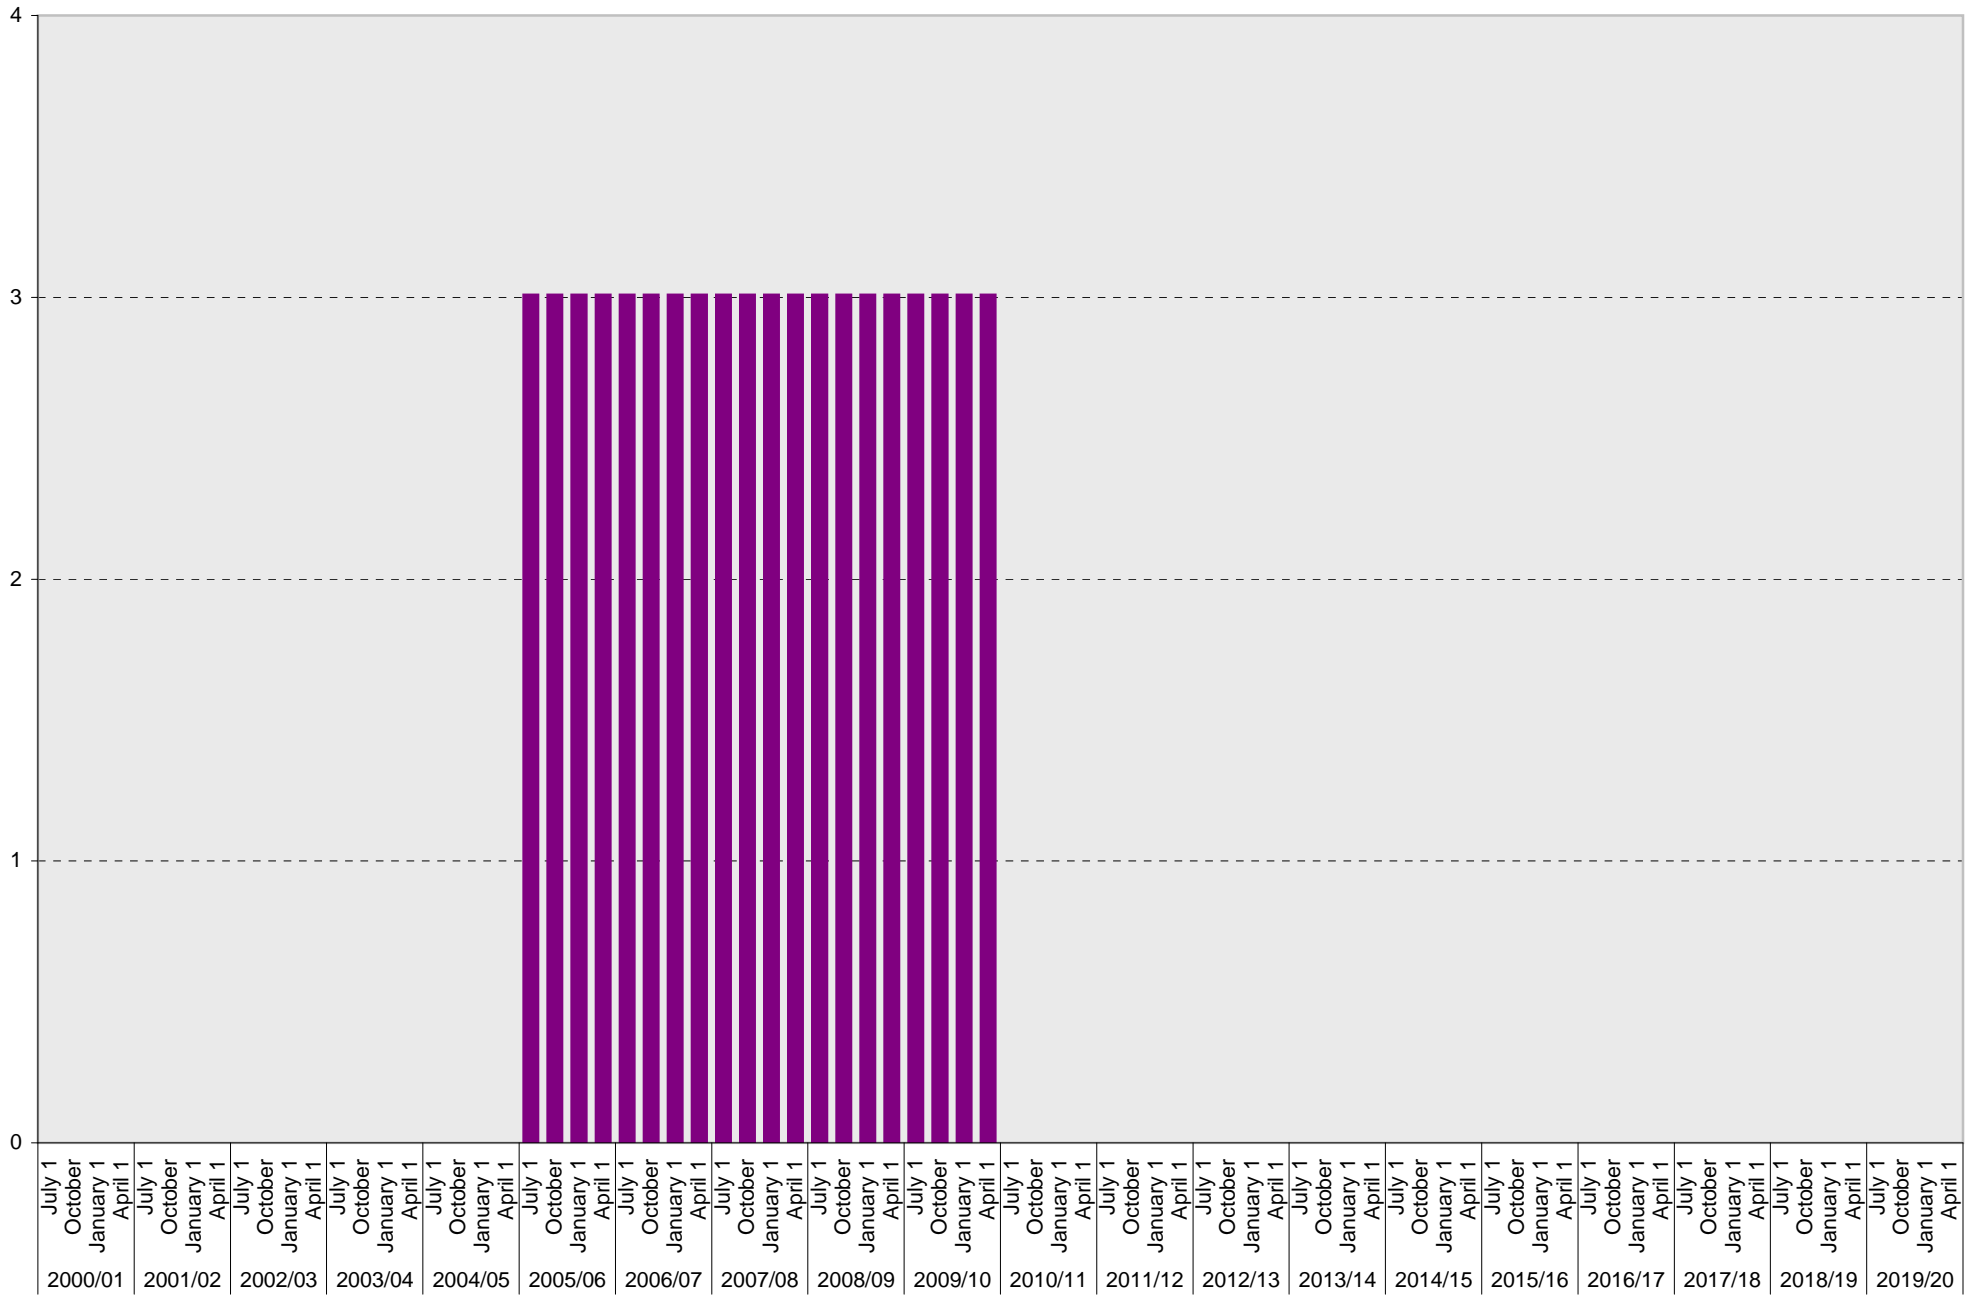

■ Allocated

University of California, San Diego Parking Space Inventory

Lot P955: Allocated: Forklift Parking Spaces

■ Allocated

University of California, San Diego Parking Space Inventory

Lot P955: Allocated: Healthcare Facilities Engineer Vehicle Parking Spaces