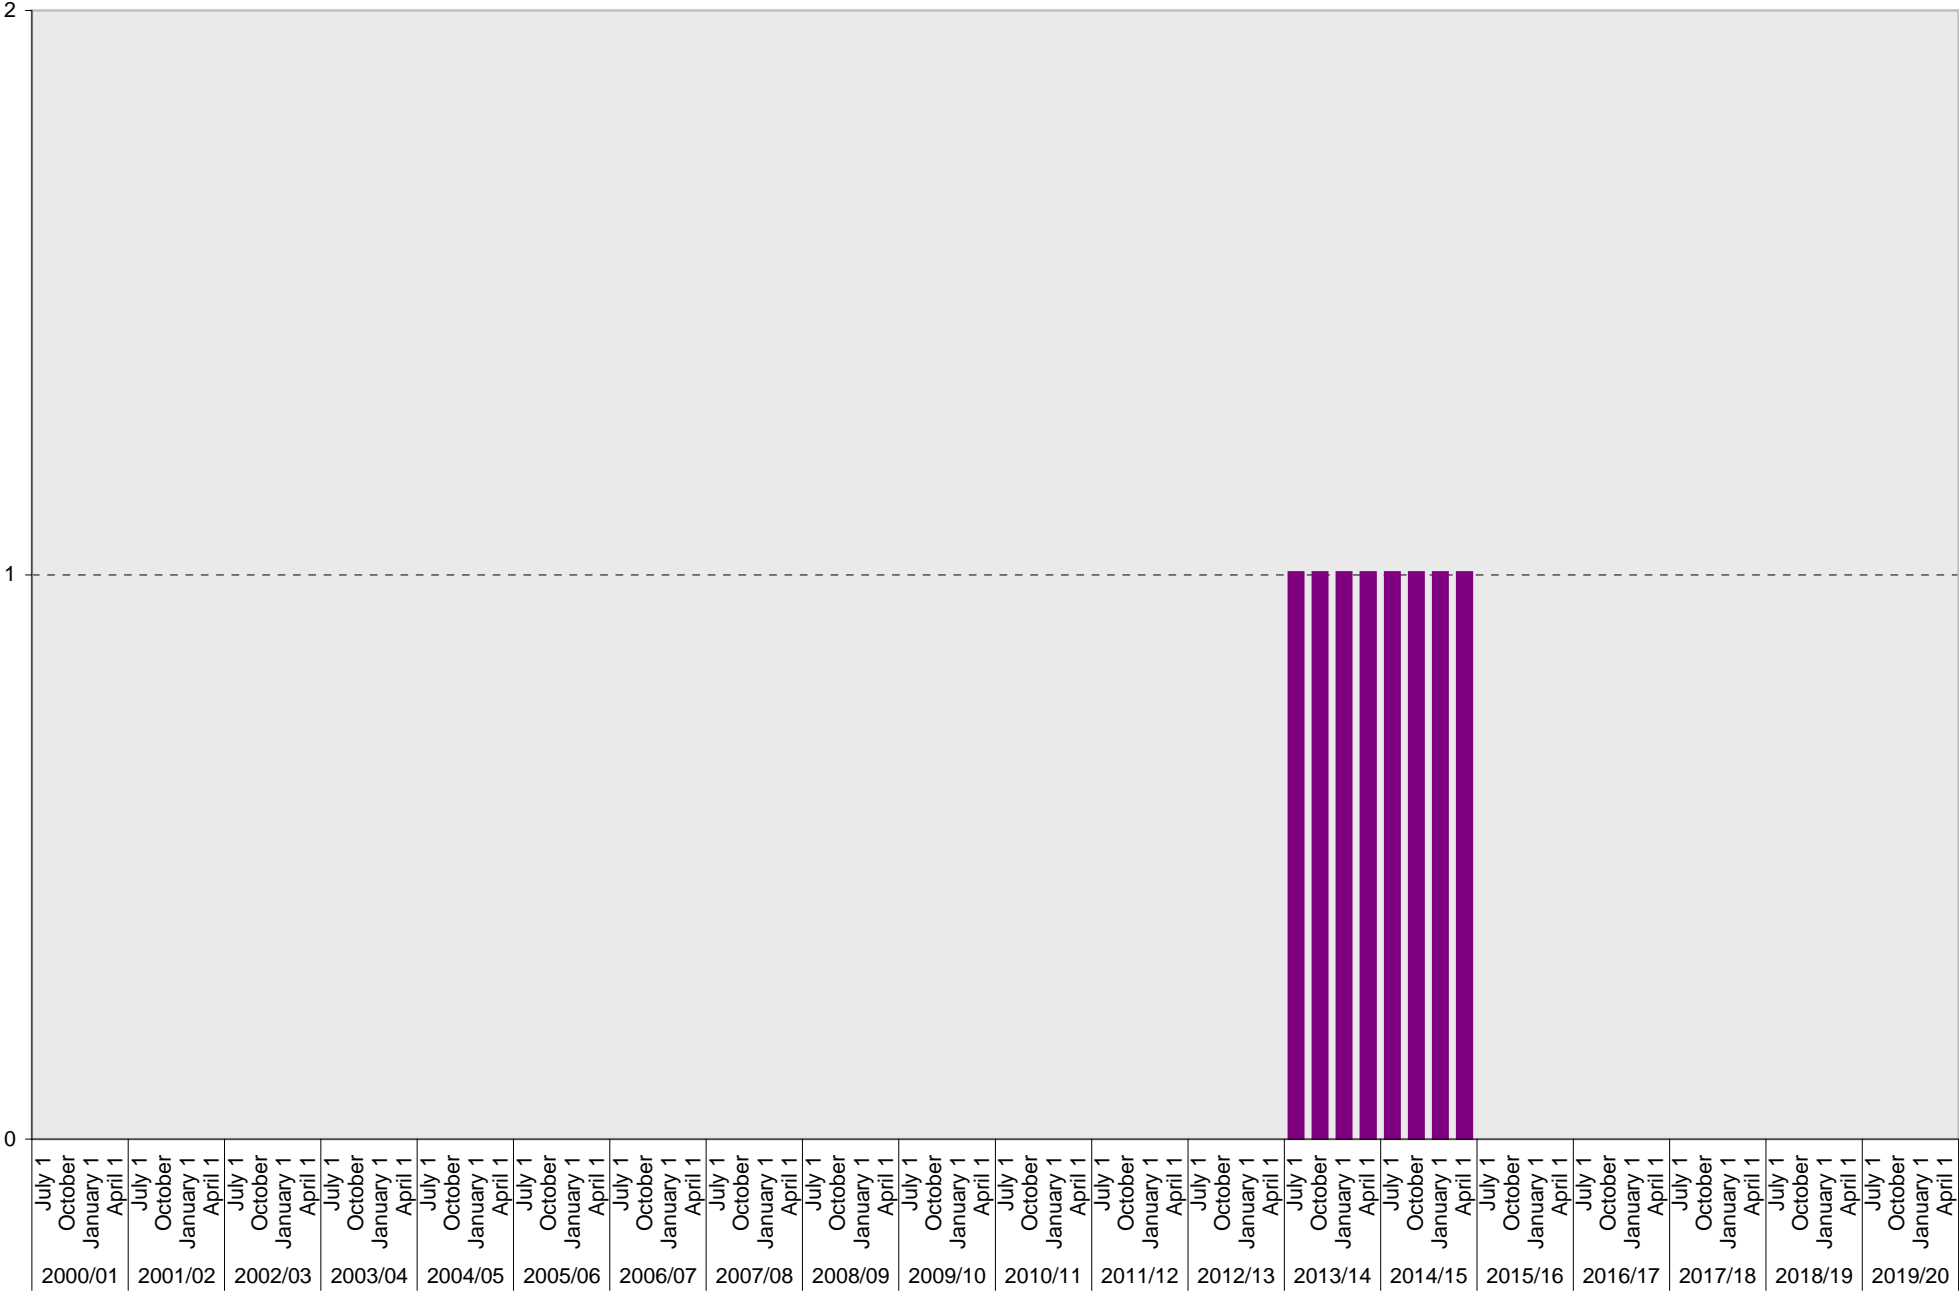

University of California, San Diego Parking Space Inventory

Lot P955: A Parking Spaces

■ A

University of California, San Diego Parking Space Inventory
 Lot P955: Reserved Parking Spaces

Reserved

University of California, San Diego Parking Space Inventory
Lot P955: Allocated: Facilities Planning and Management Vehicle Parking Spaces

■ Allocated

University of California, San Diego Parking Space Inventory

Lot P955: Allocated: Forklift Parking Spaces

■ Allocated

University of California, San Diego Parking Space Inventory

Lot P955: Allocated: Healthcare Facilities Engineer Vehicle Parking Spaces