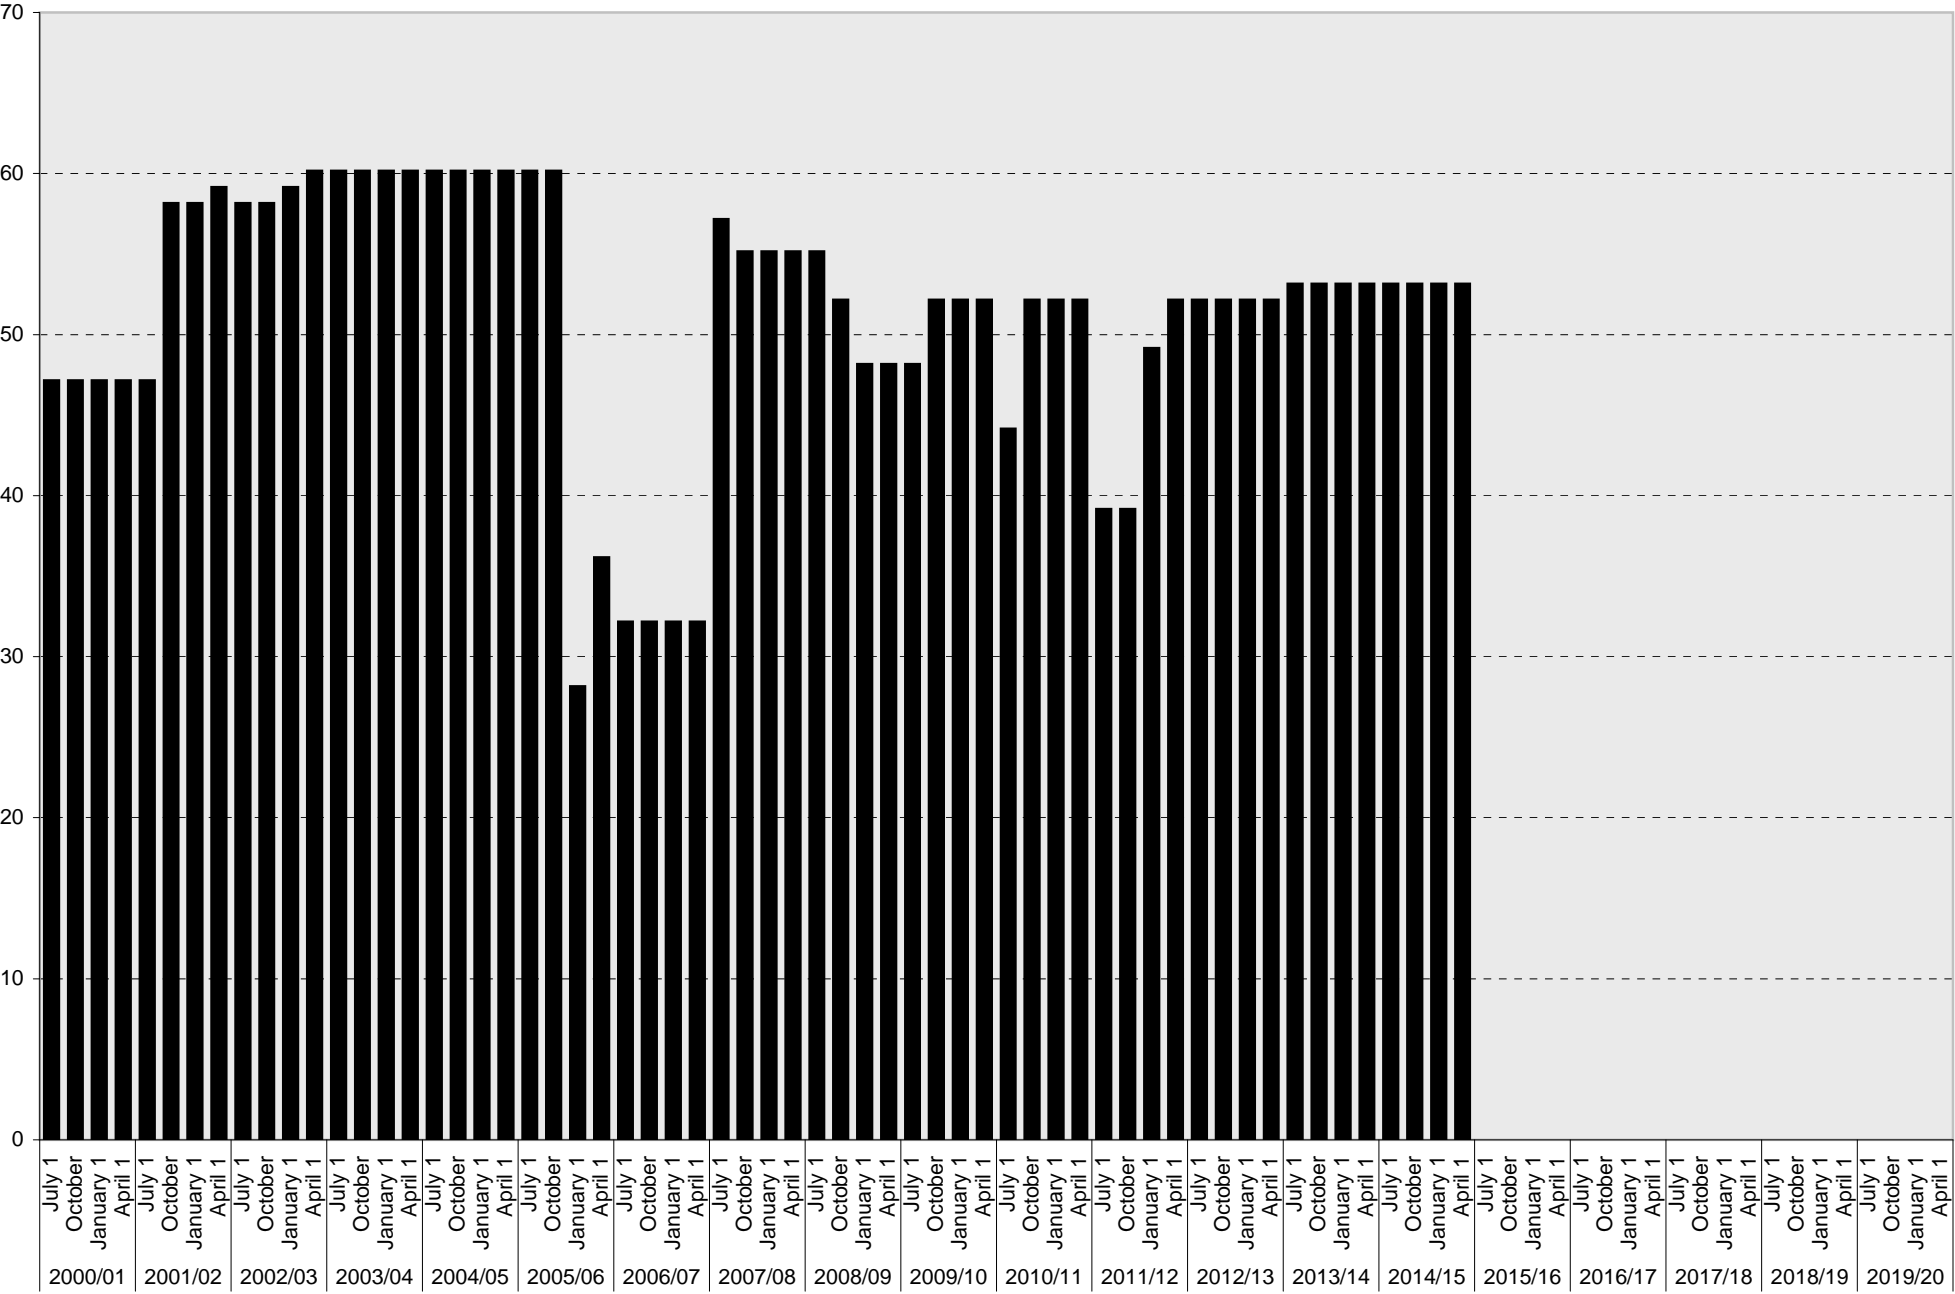

University of California, San Diego Parking Space Inventory
Lot P955: Total Parking Spaces

■ Total