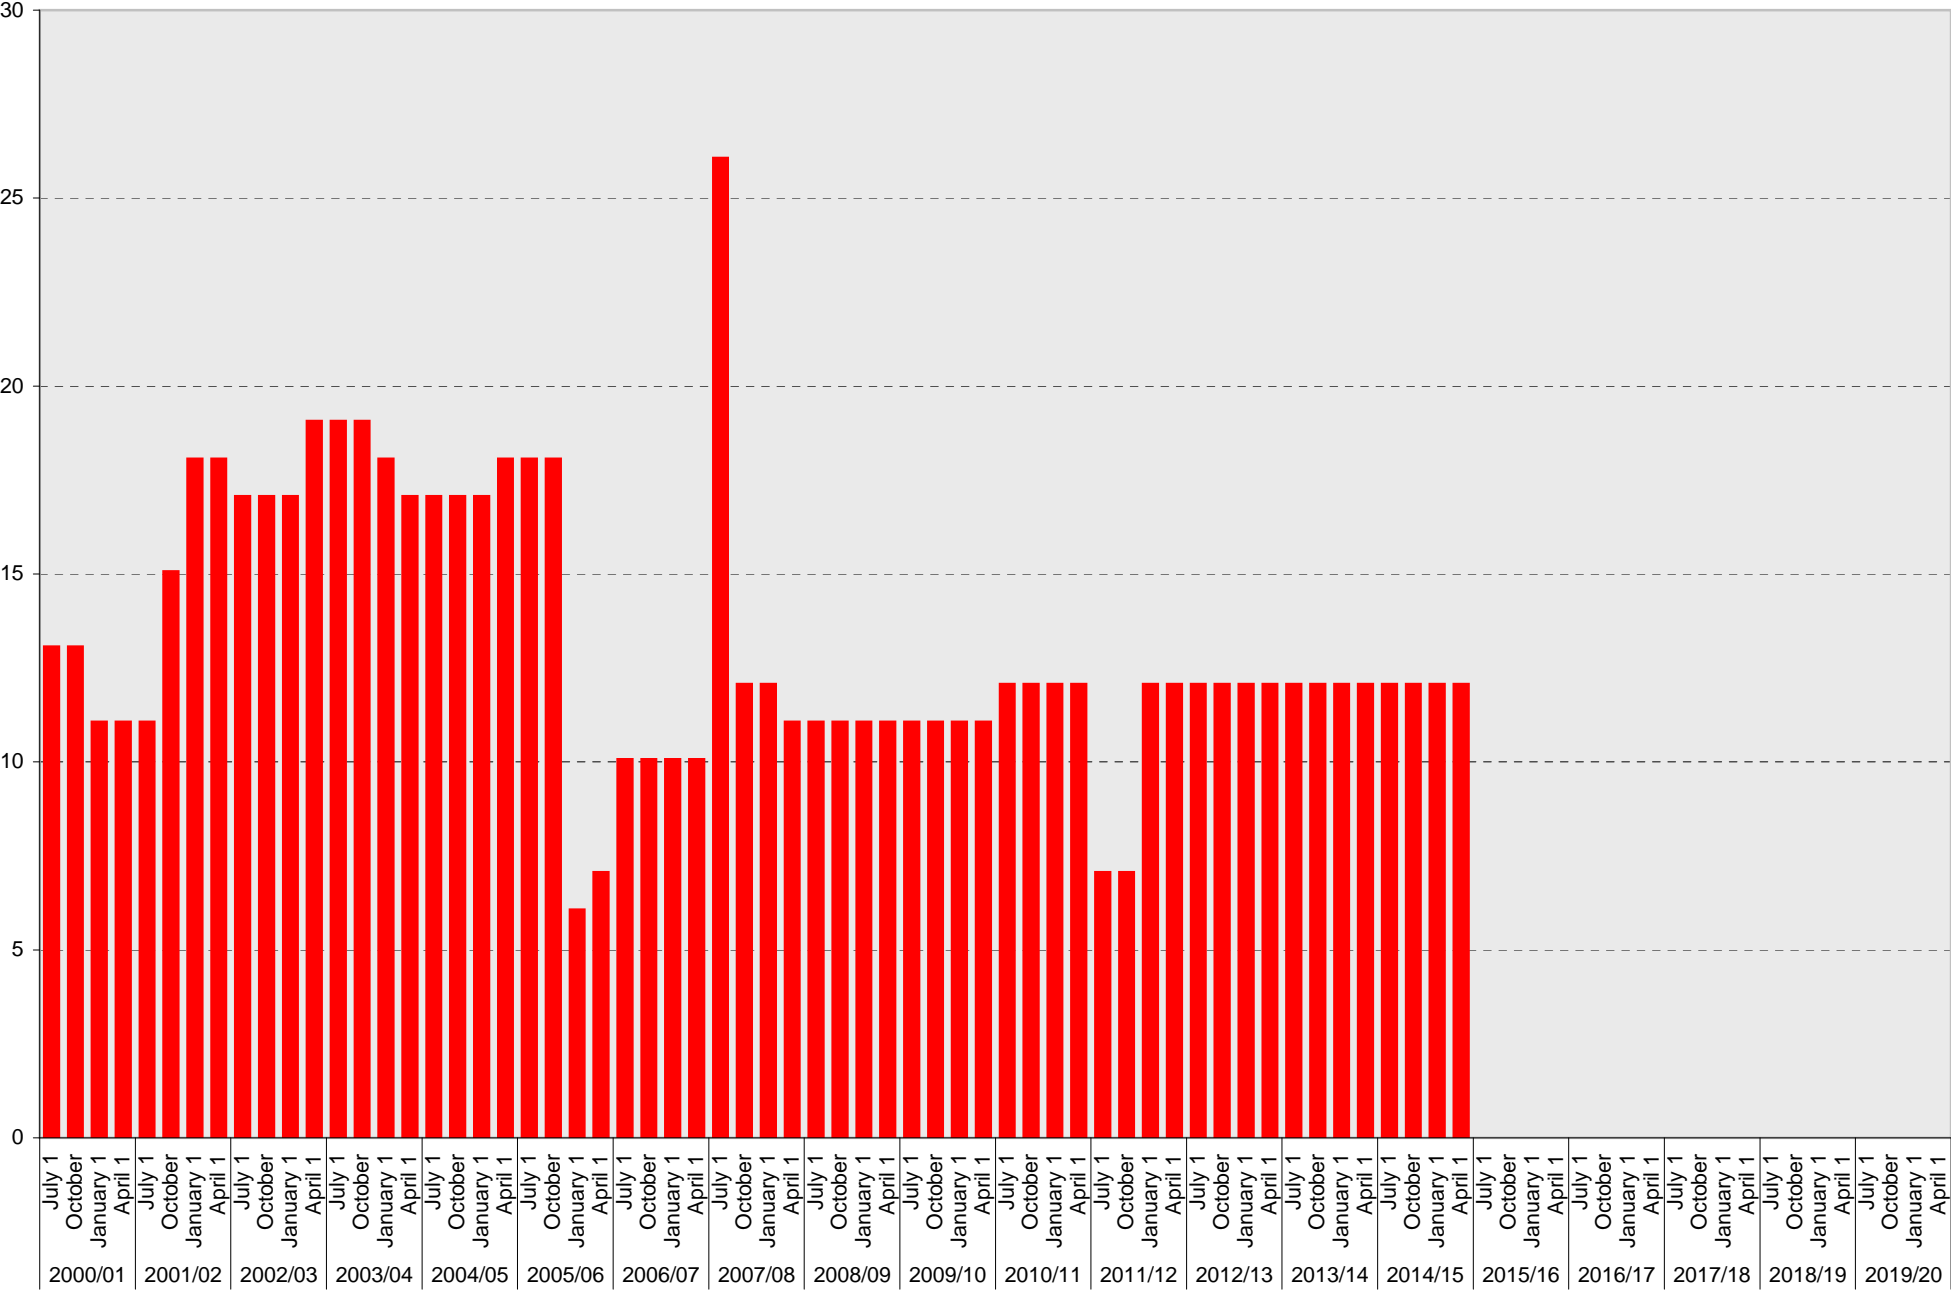

University of California, San Diego Parking Space Inventory

Lot P955: A Parking Spaces

■ A

University of California, San Diego Parking Space Inventory
 Lot P955: Reserved Parking Spaces

Reserved

University of California, San Diego Parking Space Inventory
Lot P955: Allocated: Facilities Planning and Management Vehicle Parking Spaces

■ Allocated

University of California, San Diego Parking Space Inventory

Lot P955: Allocated: Forklift Parking Spaces

■ Allocated

University of California, San Diego Parking Space Inventory

Lot P955: Allocated: Healthcare Facilities Engineer Vehicle Parking Spaces

Date		Visitor Parking Spaces			
		Meter	Pay and Display	Pay by Space	Pay upon Exit
2010/11	July 1				
	October 1				
	January 1				
	April 1				
2011/12	July 1				
	October 1				
	January 1				
	April 1				
2012/13	July 1				
	October 1				
	January 1				
	April 1				
2013/14	July 1				
	October 1				
	January 1				
	April 1				
2014/15	July 1				
	October 1				
	January 1				
	April 1				
2015/16	July 1				
	October 1				
	January 1				
	April 1				
2016/17	July 1				
	October 1				
	January 1				
	April 1				
2017/18	July 1				
	October 1				
	January 1				
	April 1				
2018/19	July 1				
	October 1				
	January 1				
	April 1				
2019/20	July 1				
	October 1				
	January 1				
	April 1				