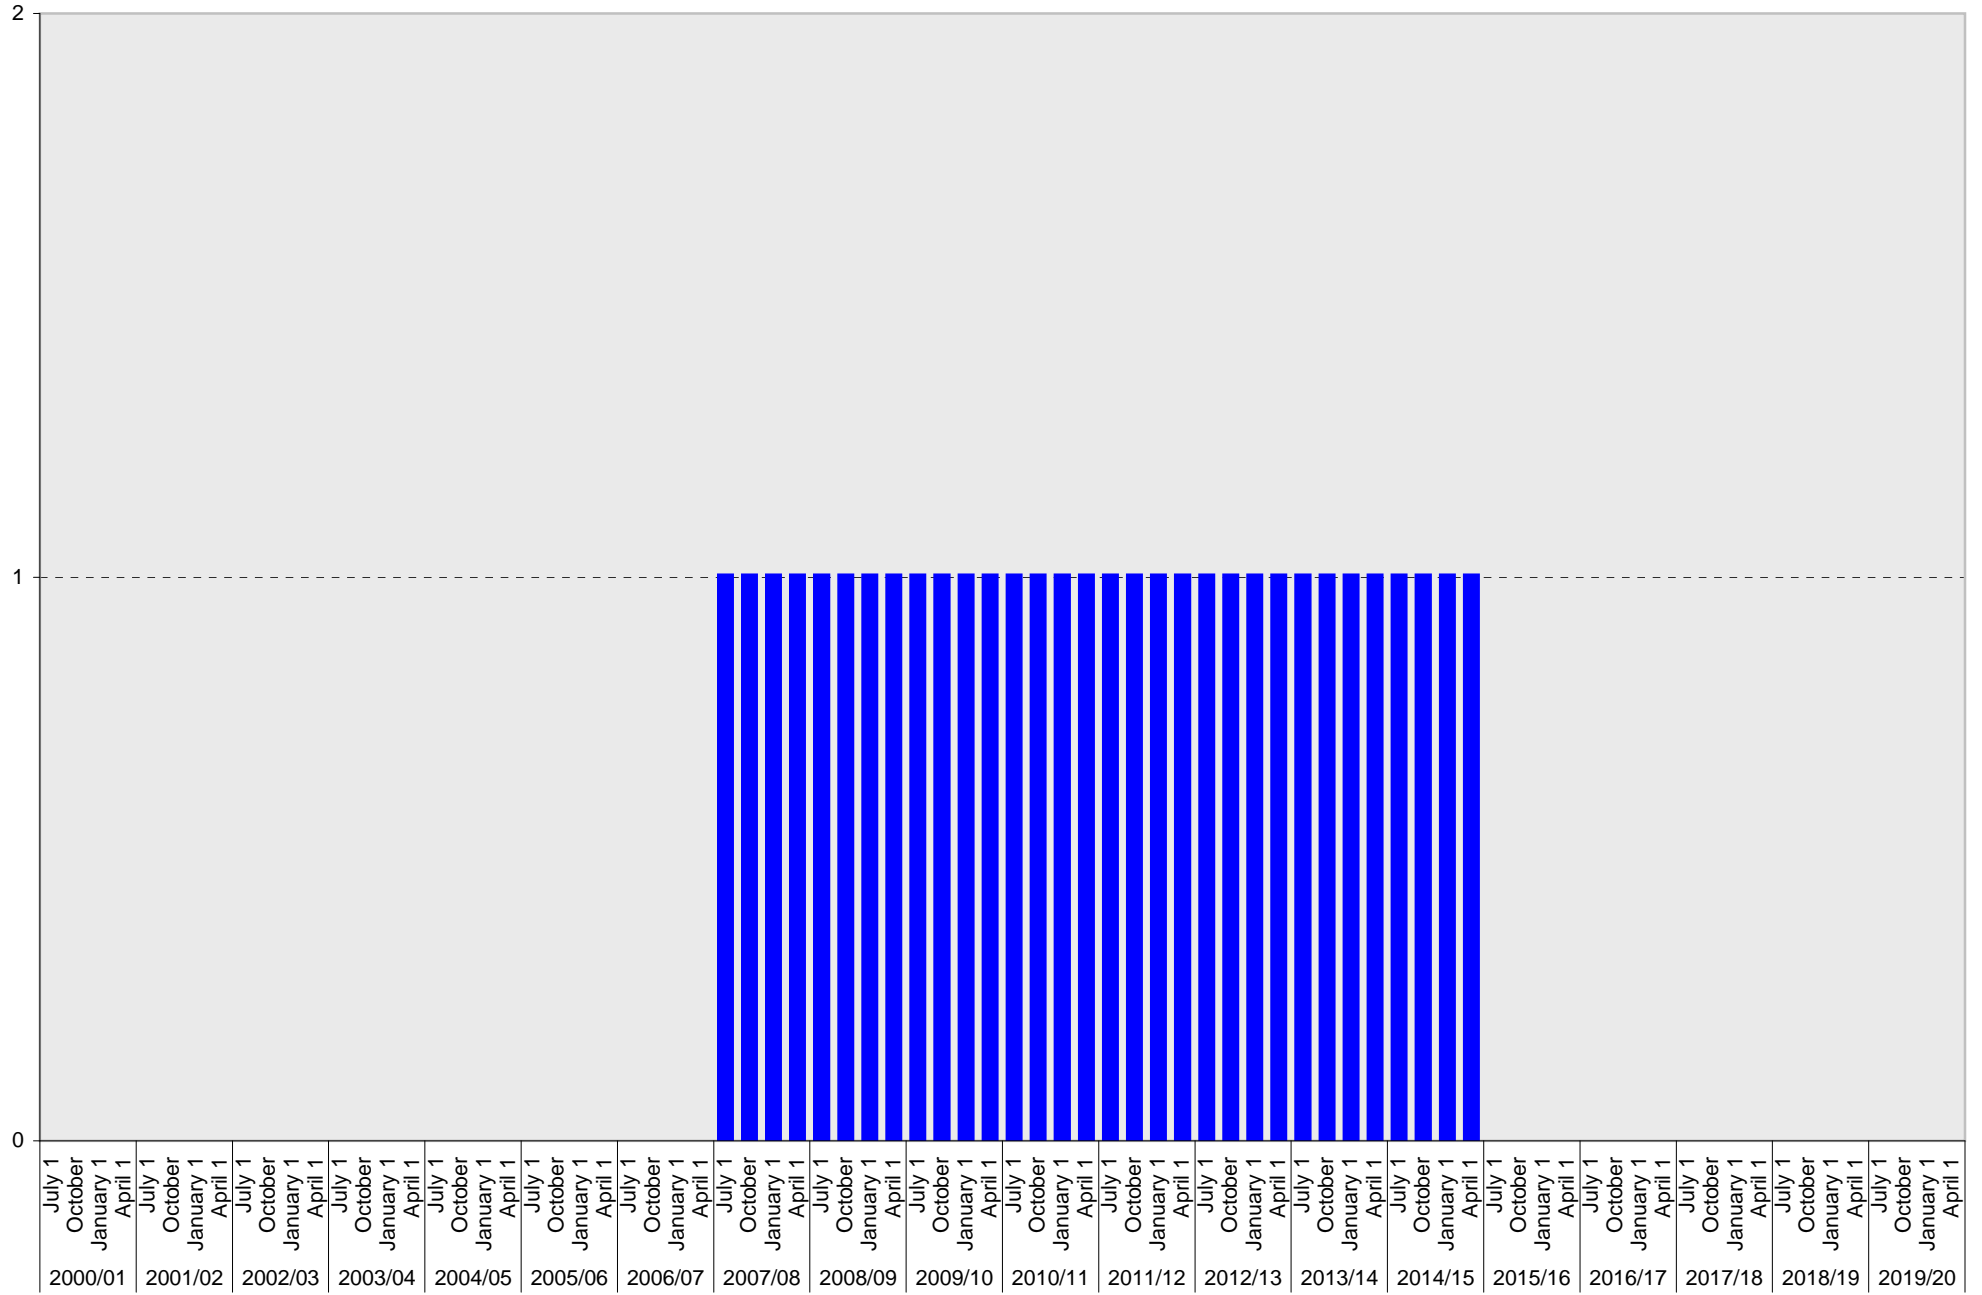

■ Allocated

University of California, San Diego Parking Space Inventory

Lot P955: Allocated: Total Parking Spaces

■ Allocated: Total

University of California, San Diego Parking Space Inventory

Lot P955: Accessible Parking Spaces