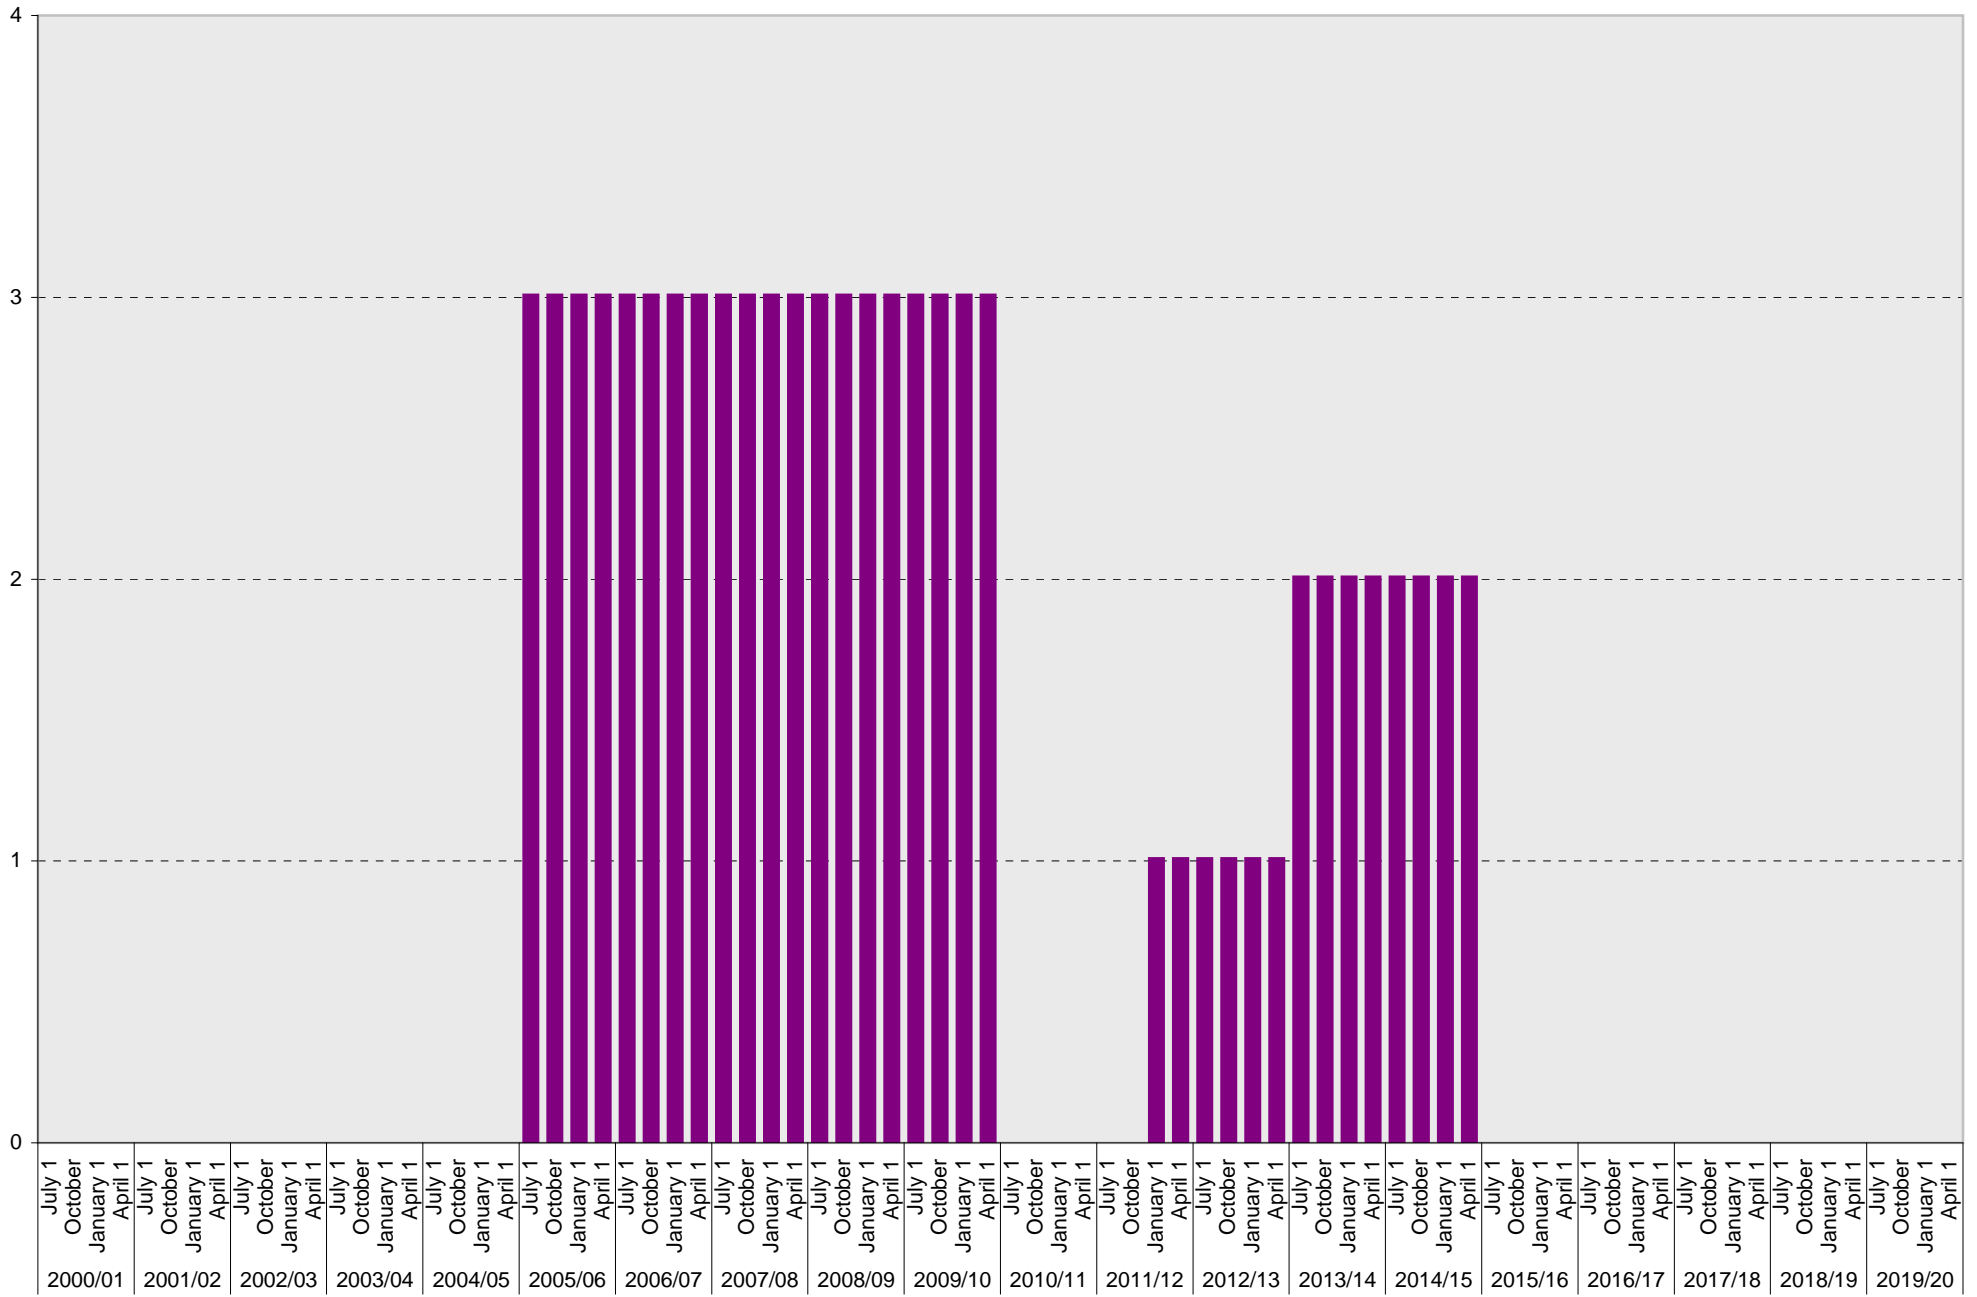

University of California, San Diego Parking Space Inventory

Lot P955: Allocated: Total Parking Spaces

■ Allocated: Total