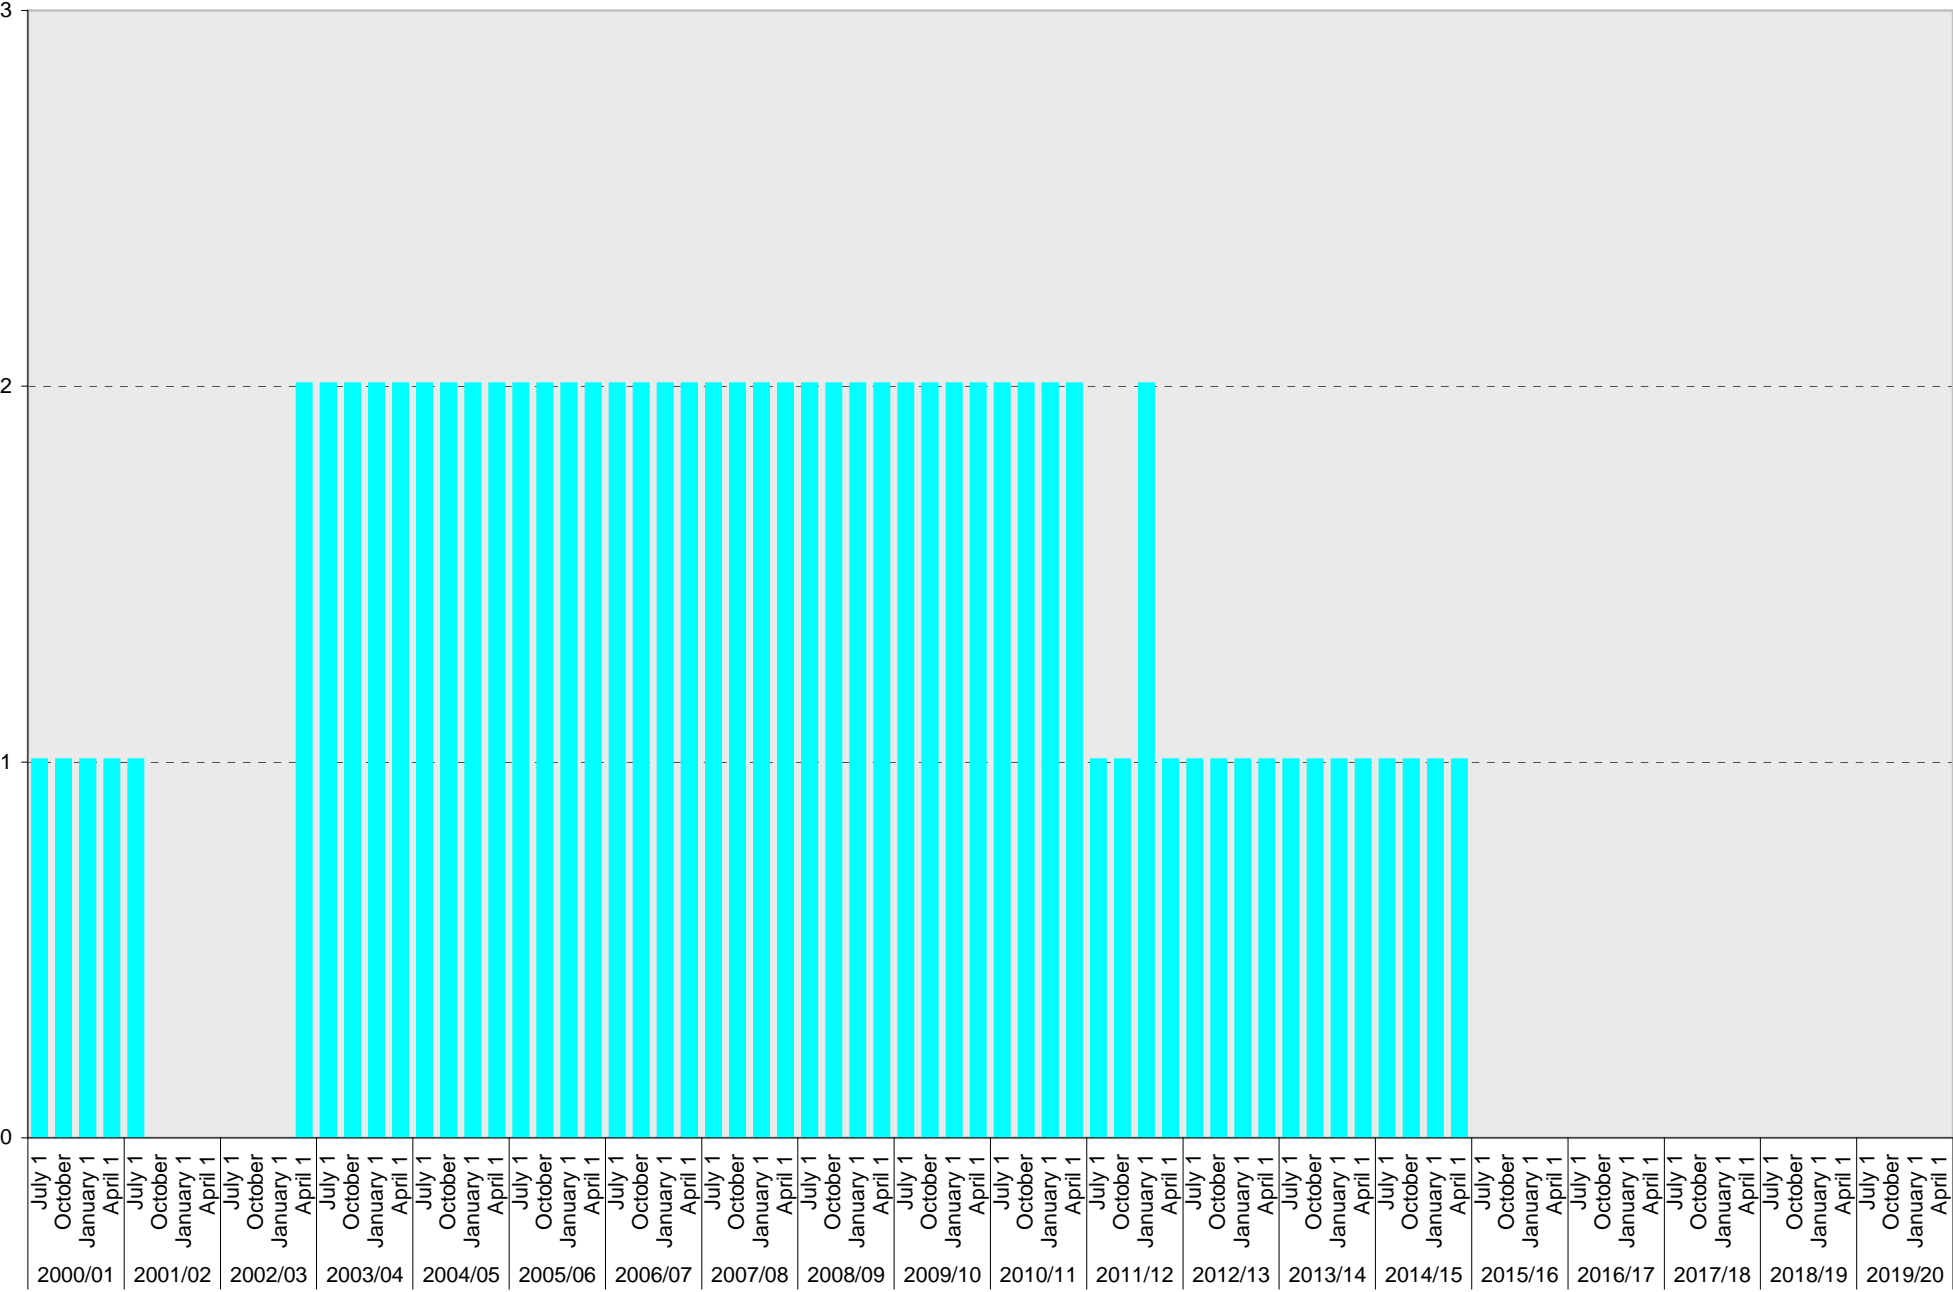

University of California, San Diego Parking Space Inventory

Lot P955: Loading Parking Spaces

■ Loading