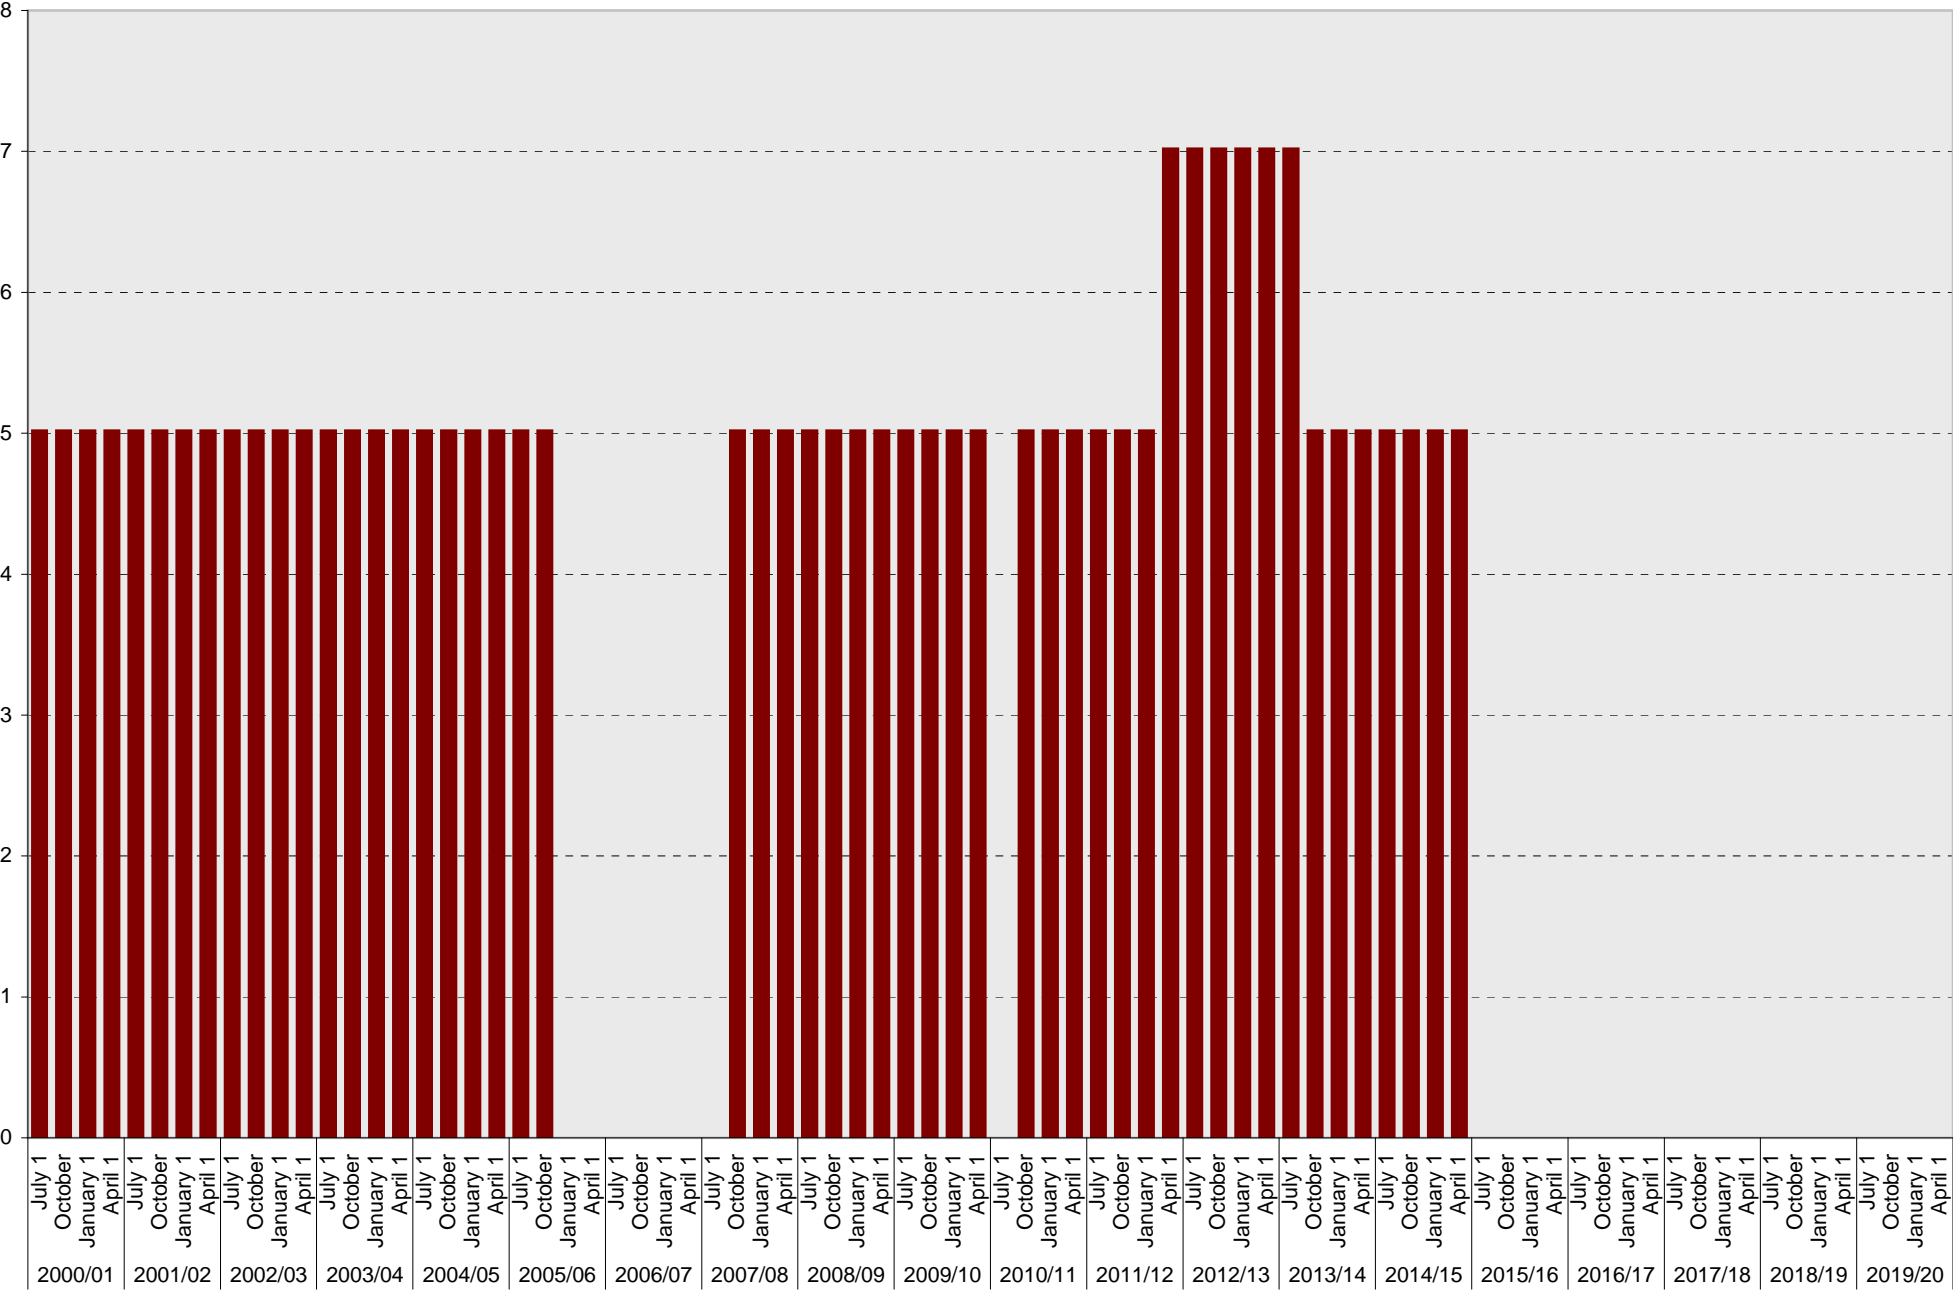

University of California, San Diego Parking Space Inventory

Lot P955: UC Vehicle Parking Spaces

■ UC Vehicle