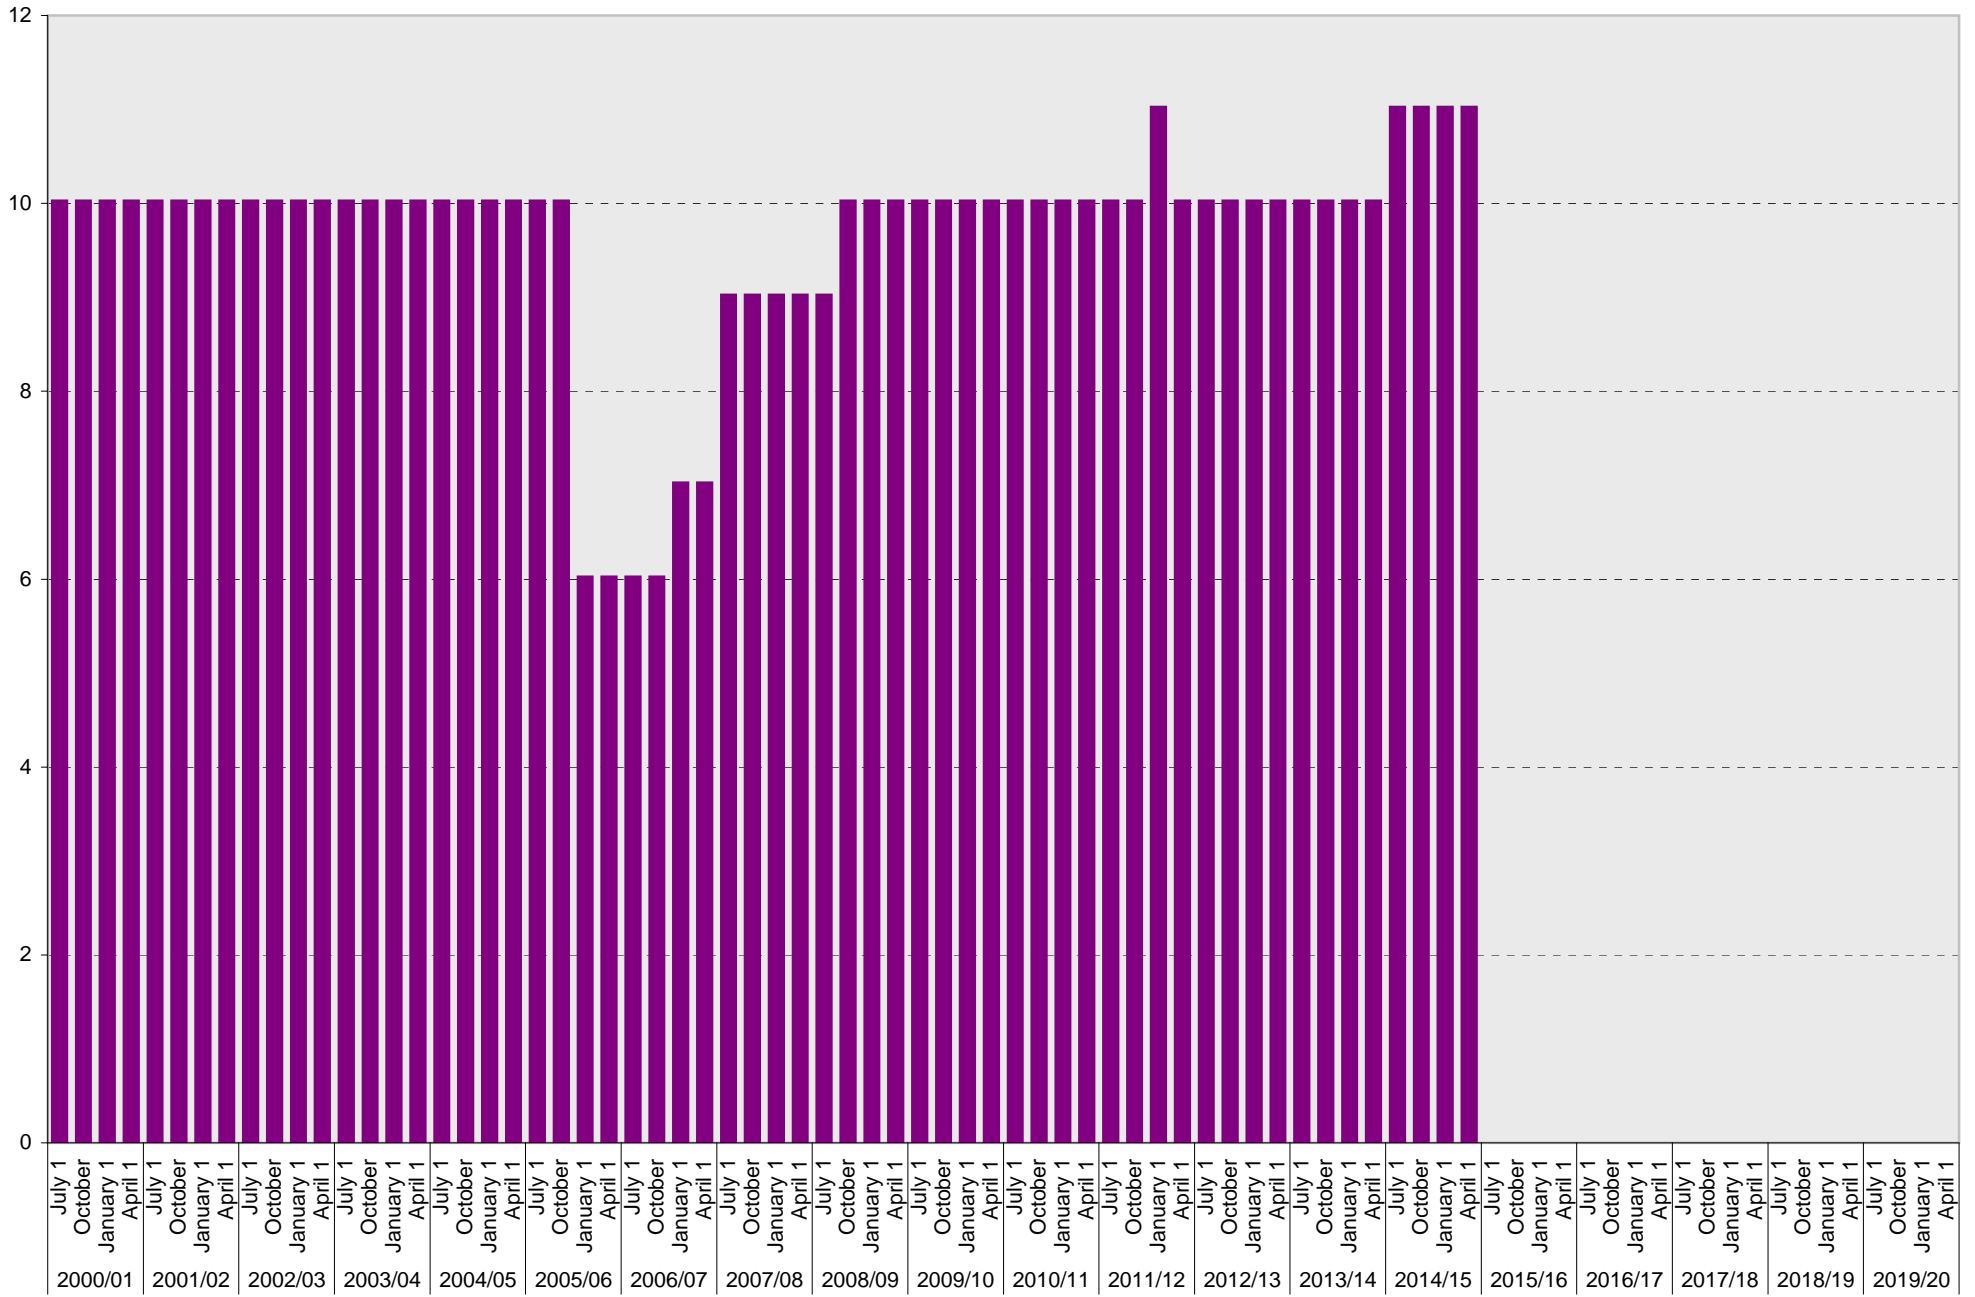

## Lot P954: Allocated: Total Parking Spaces

■ Allocated: Total