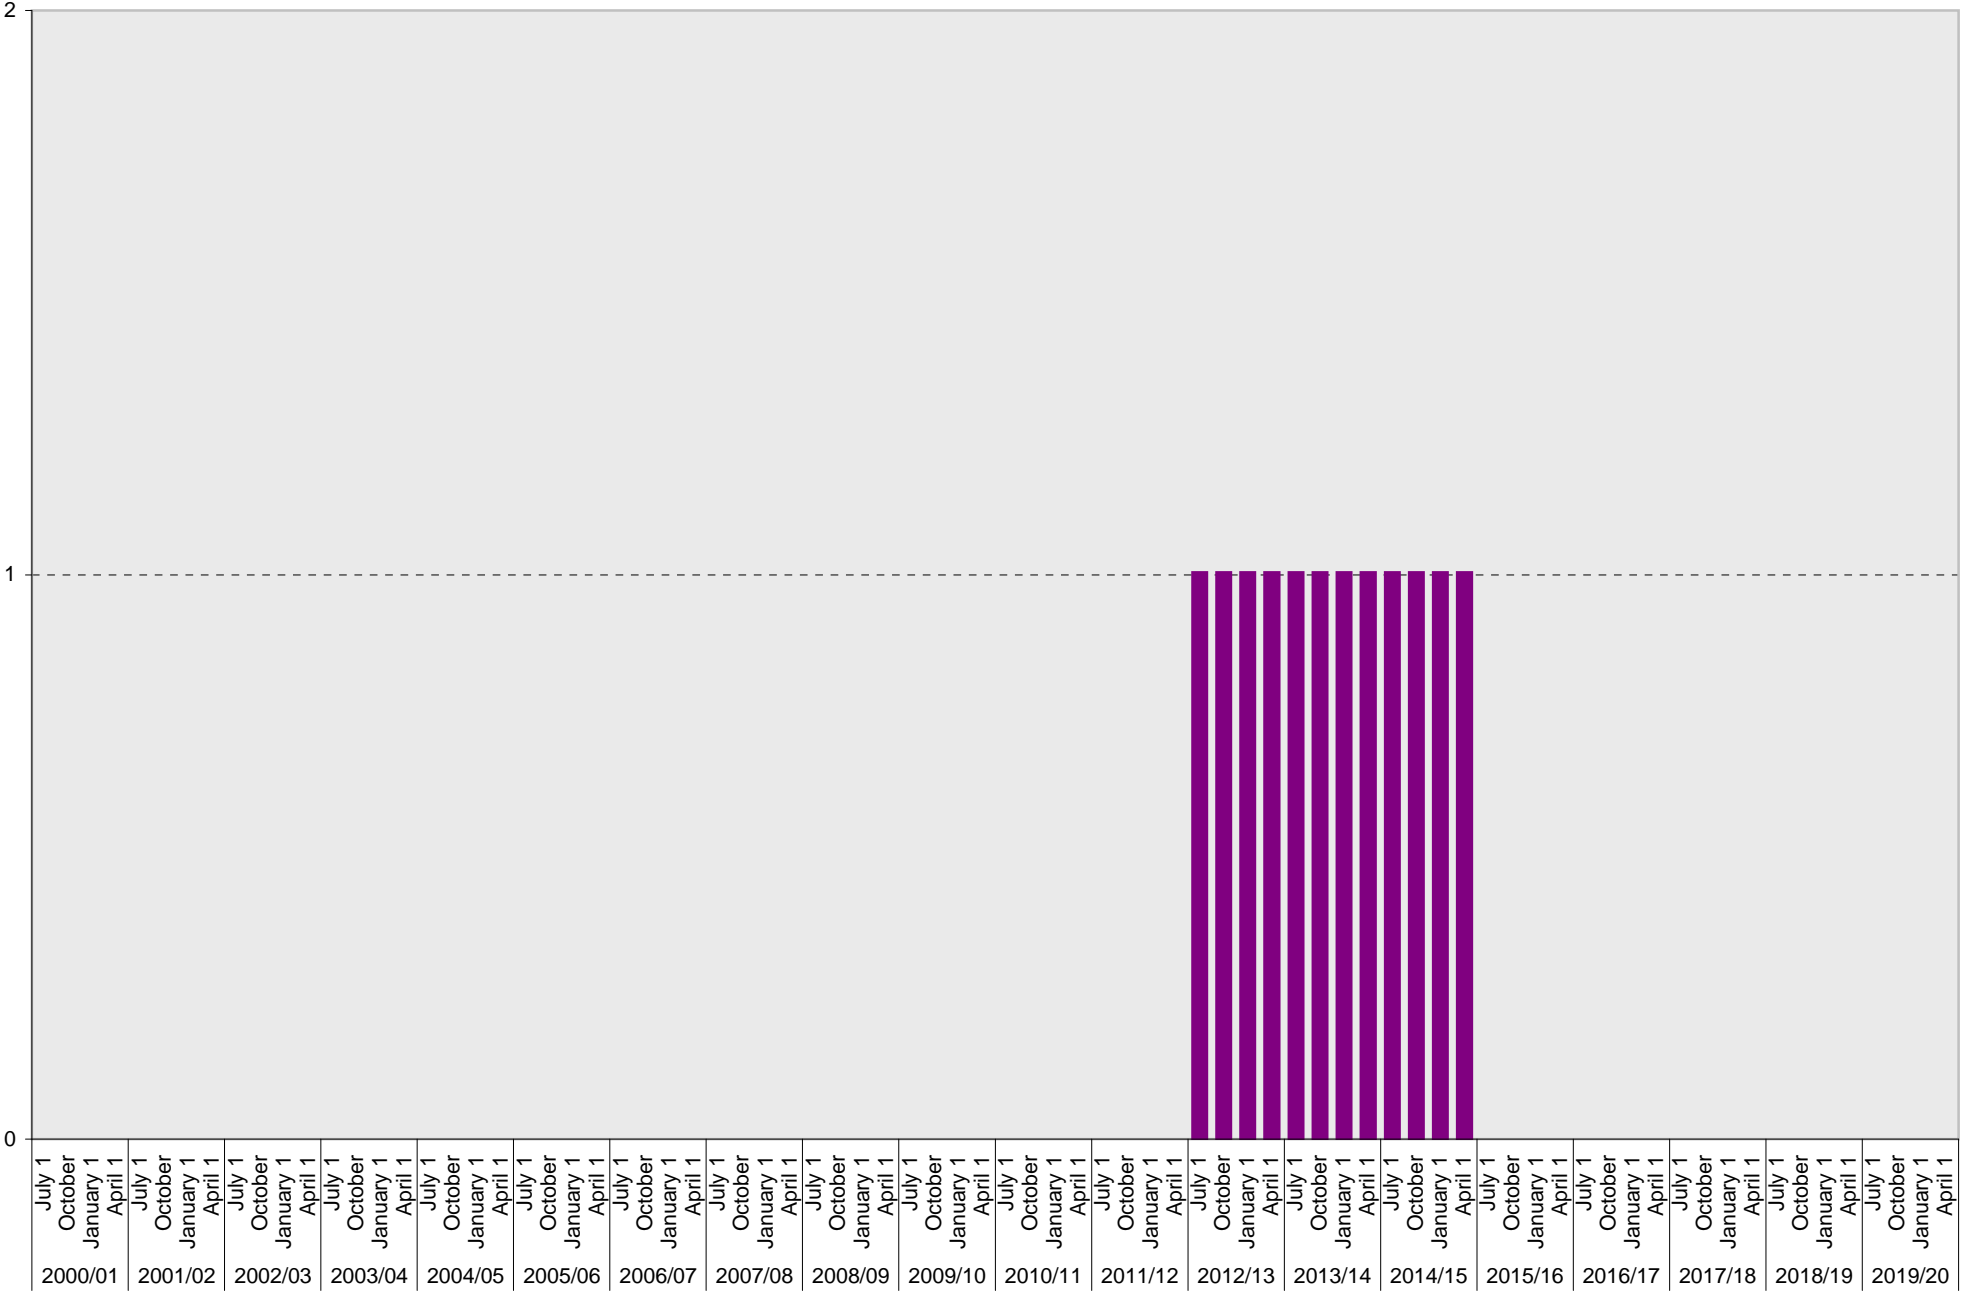

University of California, San Diego Parking Space Inventory
Lot P954: Allocated: Ambulance Parking Spaces

■ Allocated