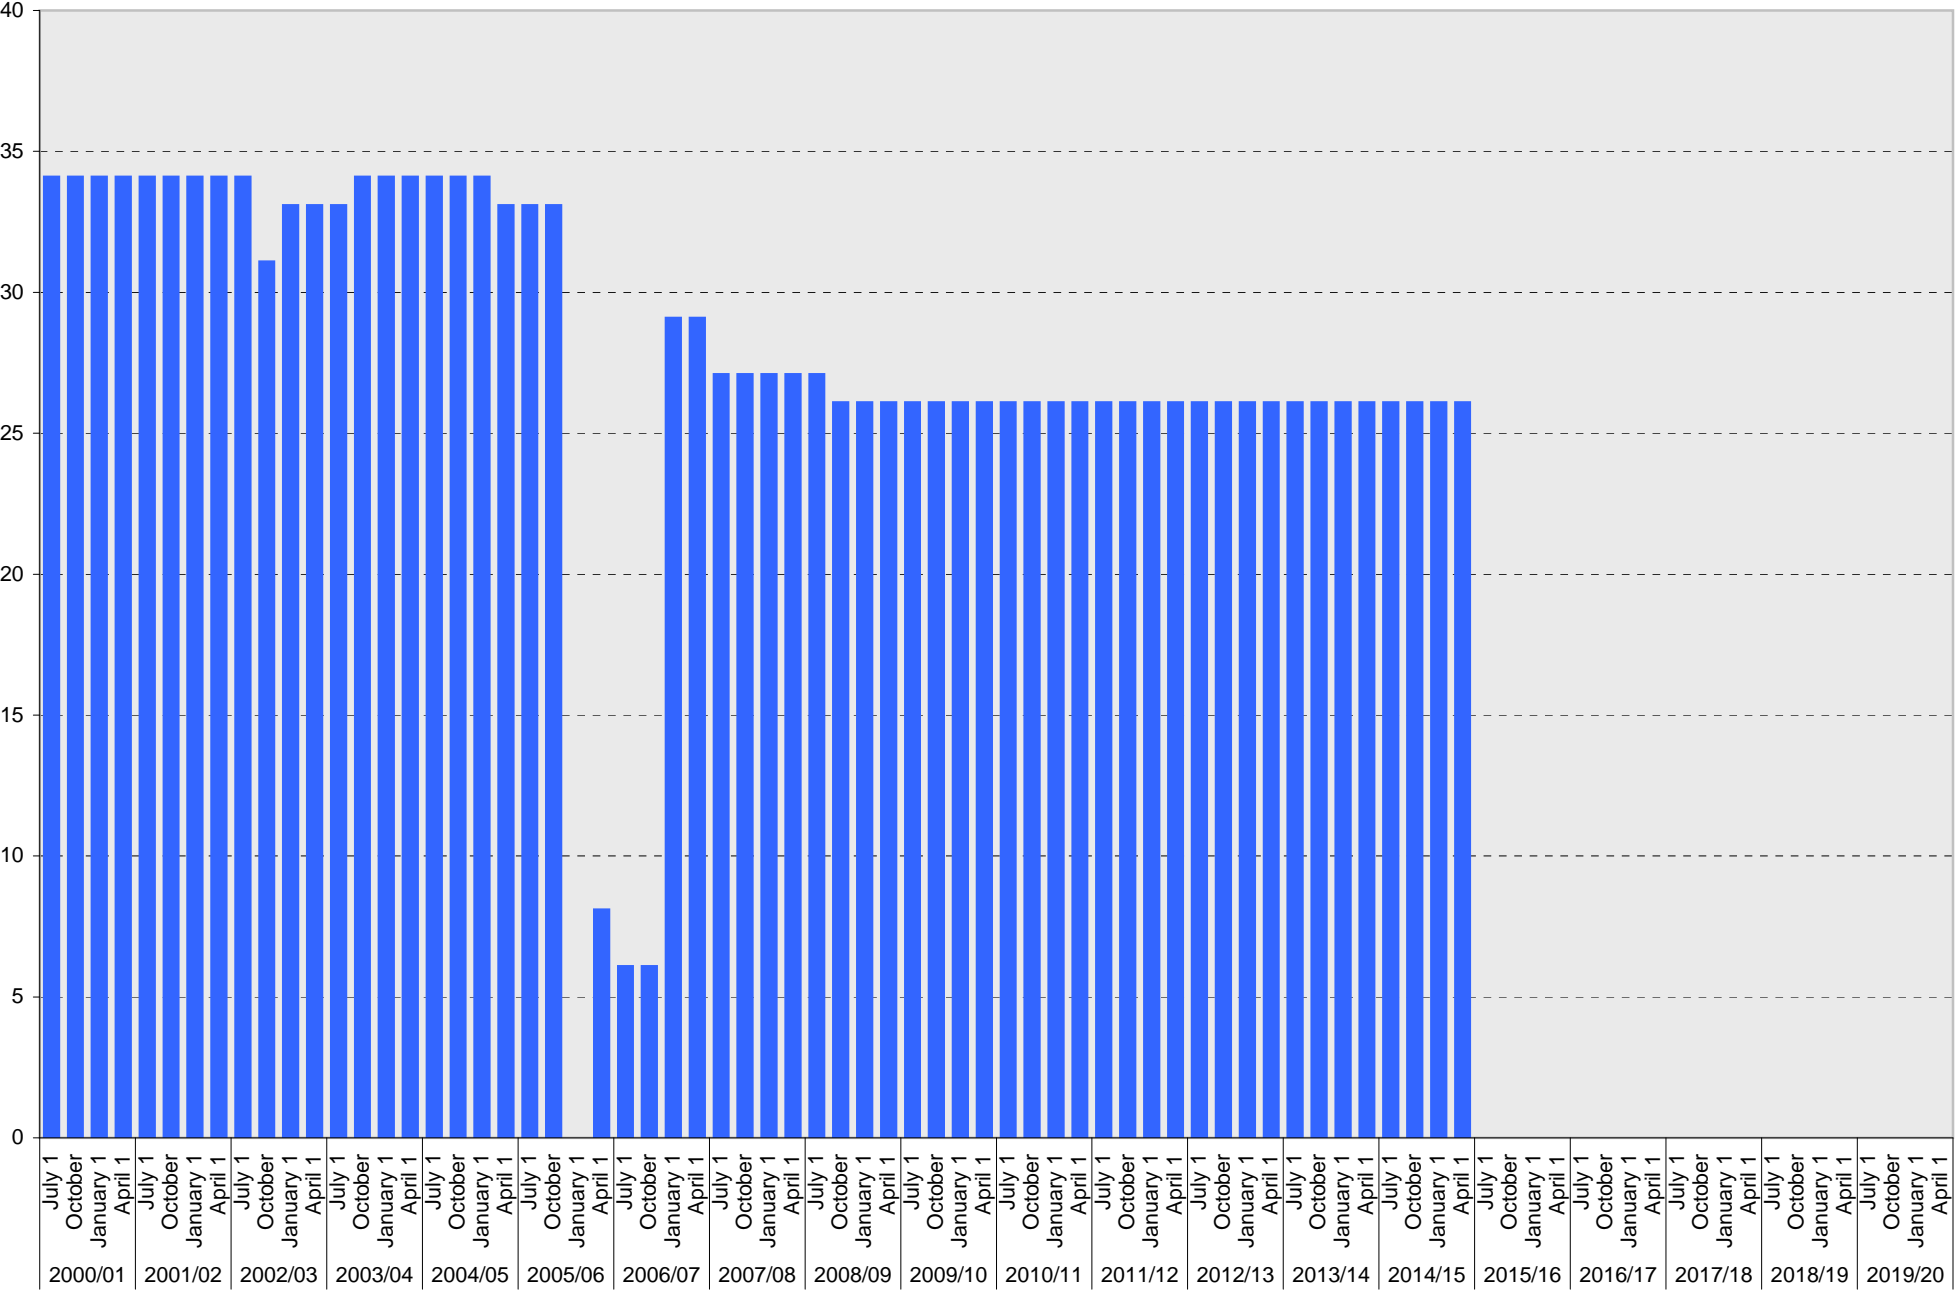

University of California, San Diego Parking Space Inventory

Lot P954: Reserved Parking Spaces

■ Reserved