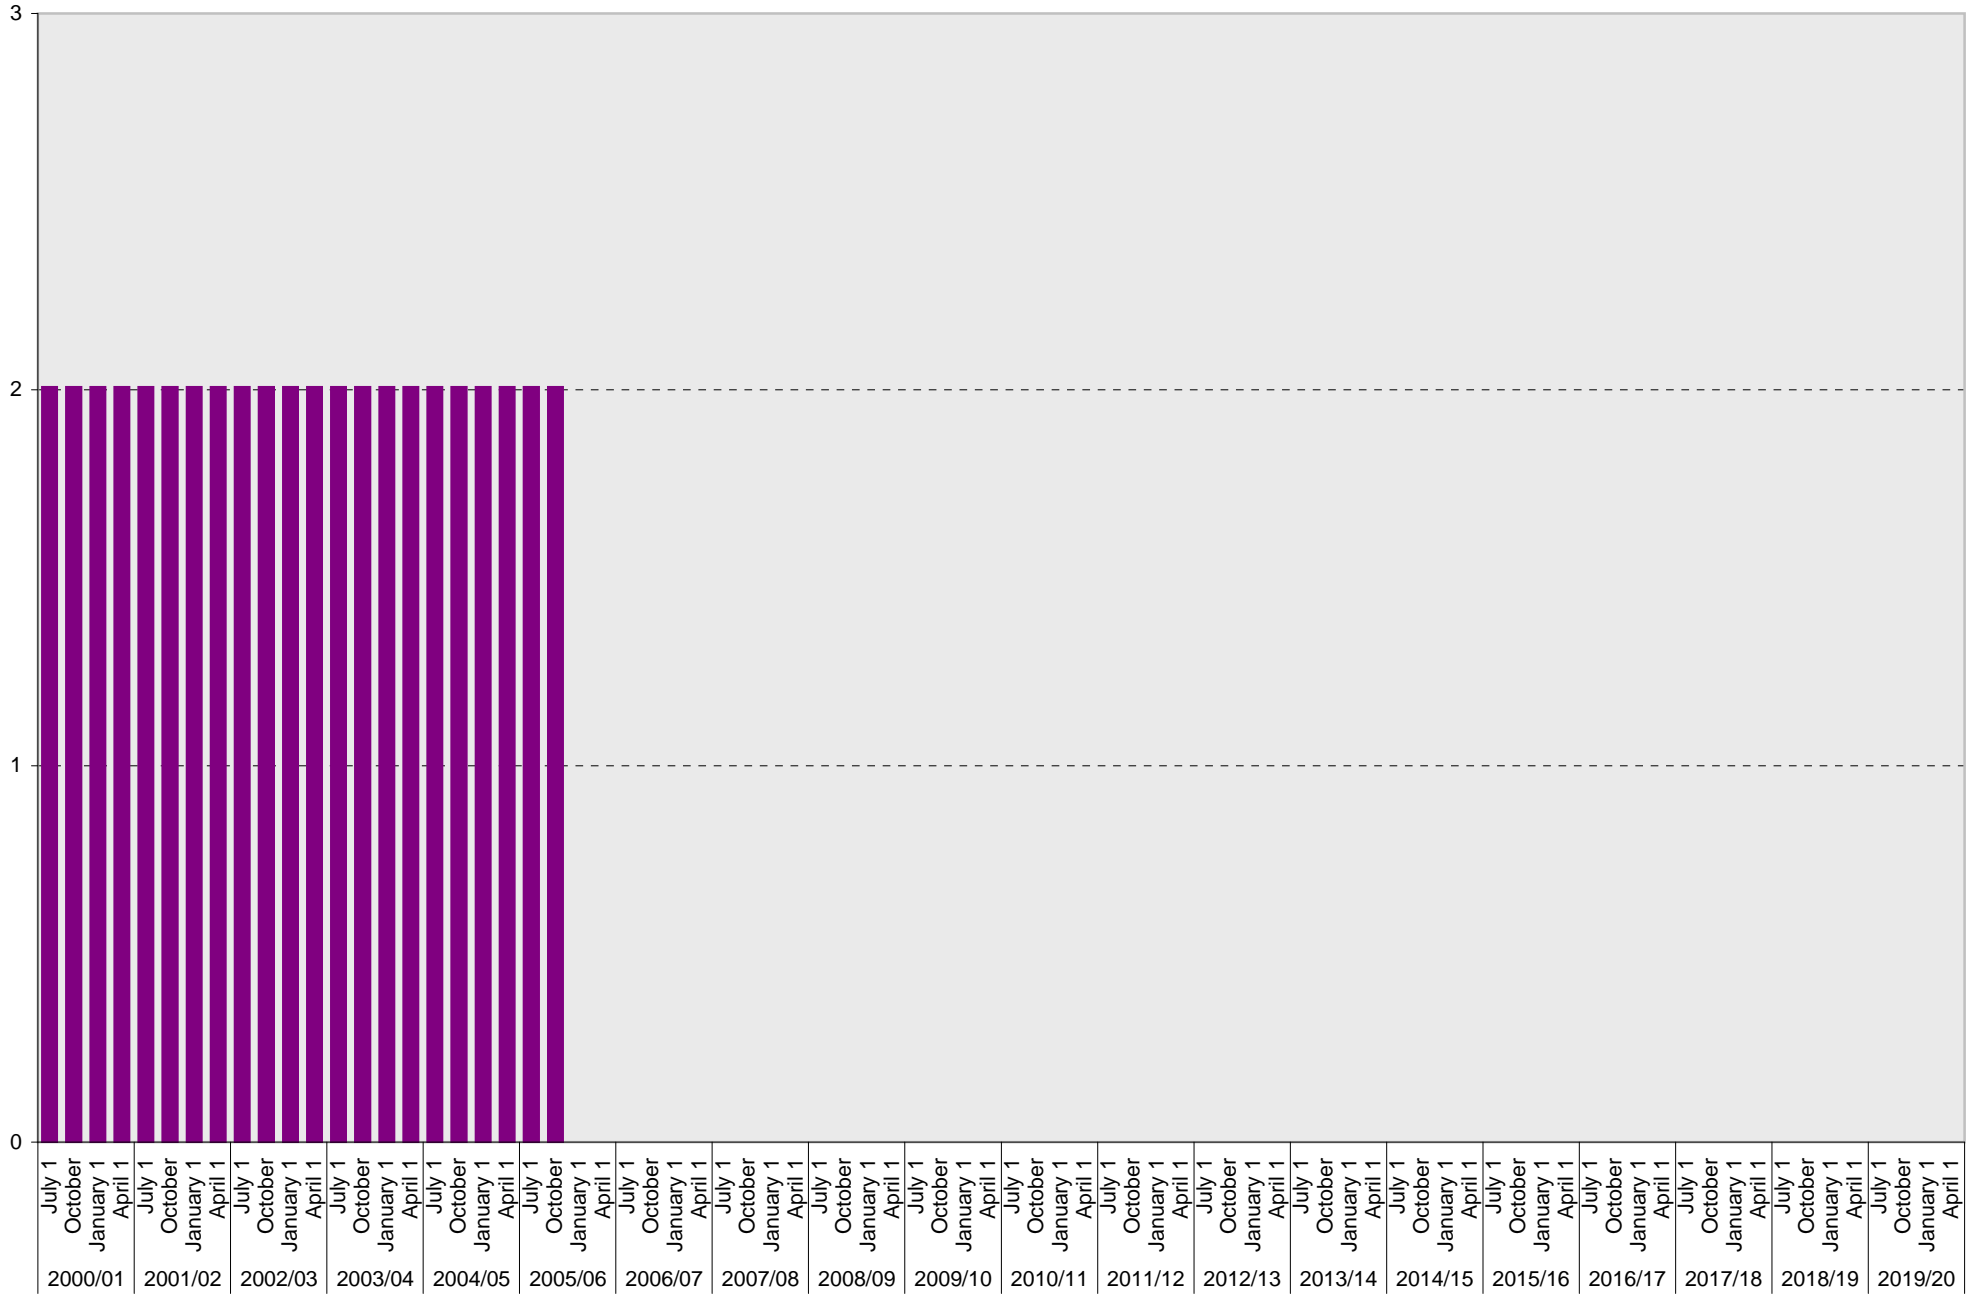

University of California, San Diego Parking Space Inventory
Lot P954: Allocated: Magnetic Resonance Institute Patient/Visitor Parking Spaces

■ Allocated