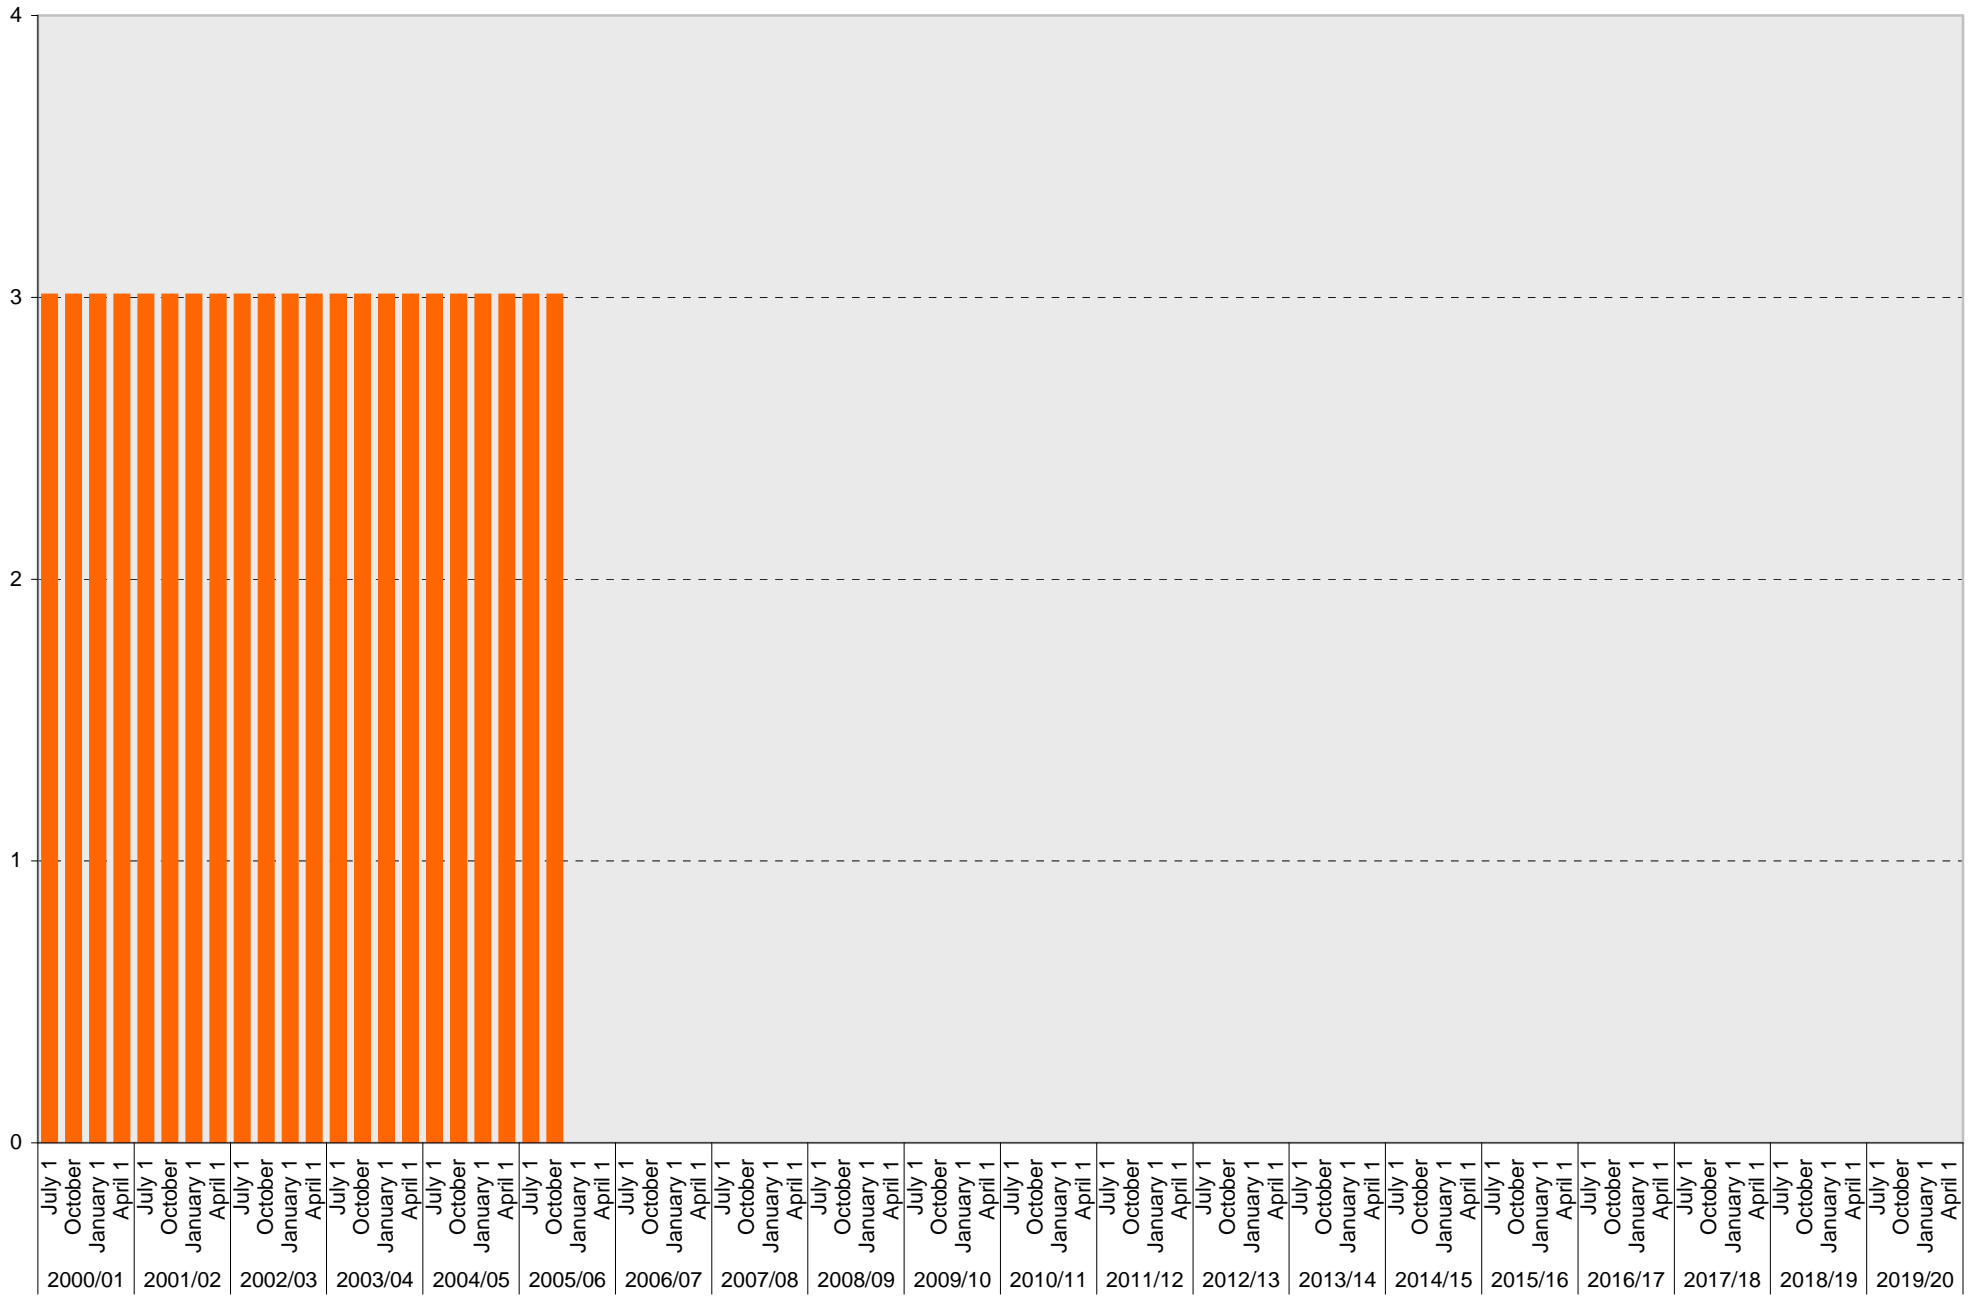

University of California, San Diego Parking Space Inventory

Lot P954: Visitor: Meter Parking Spaces

Visitor: Meter