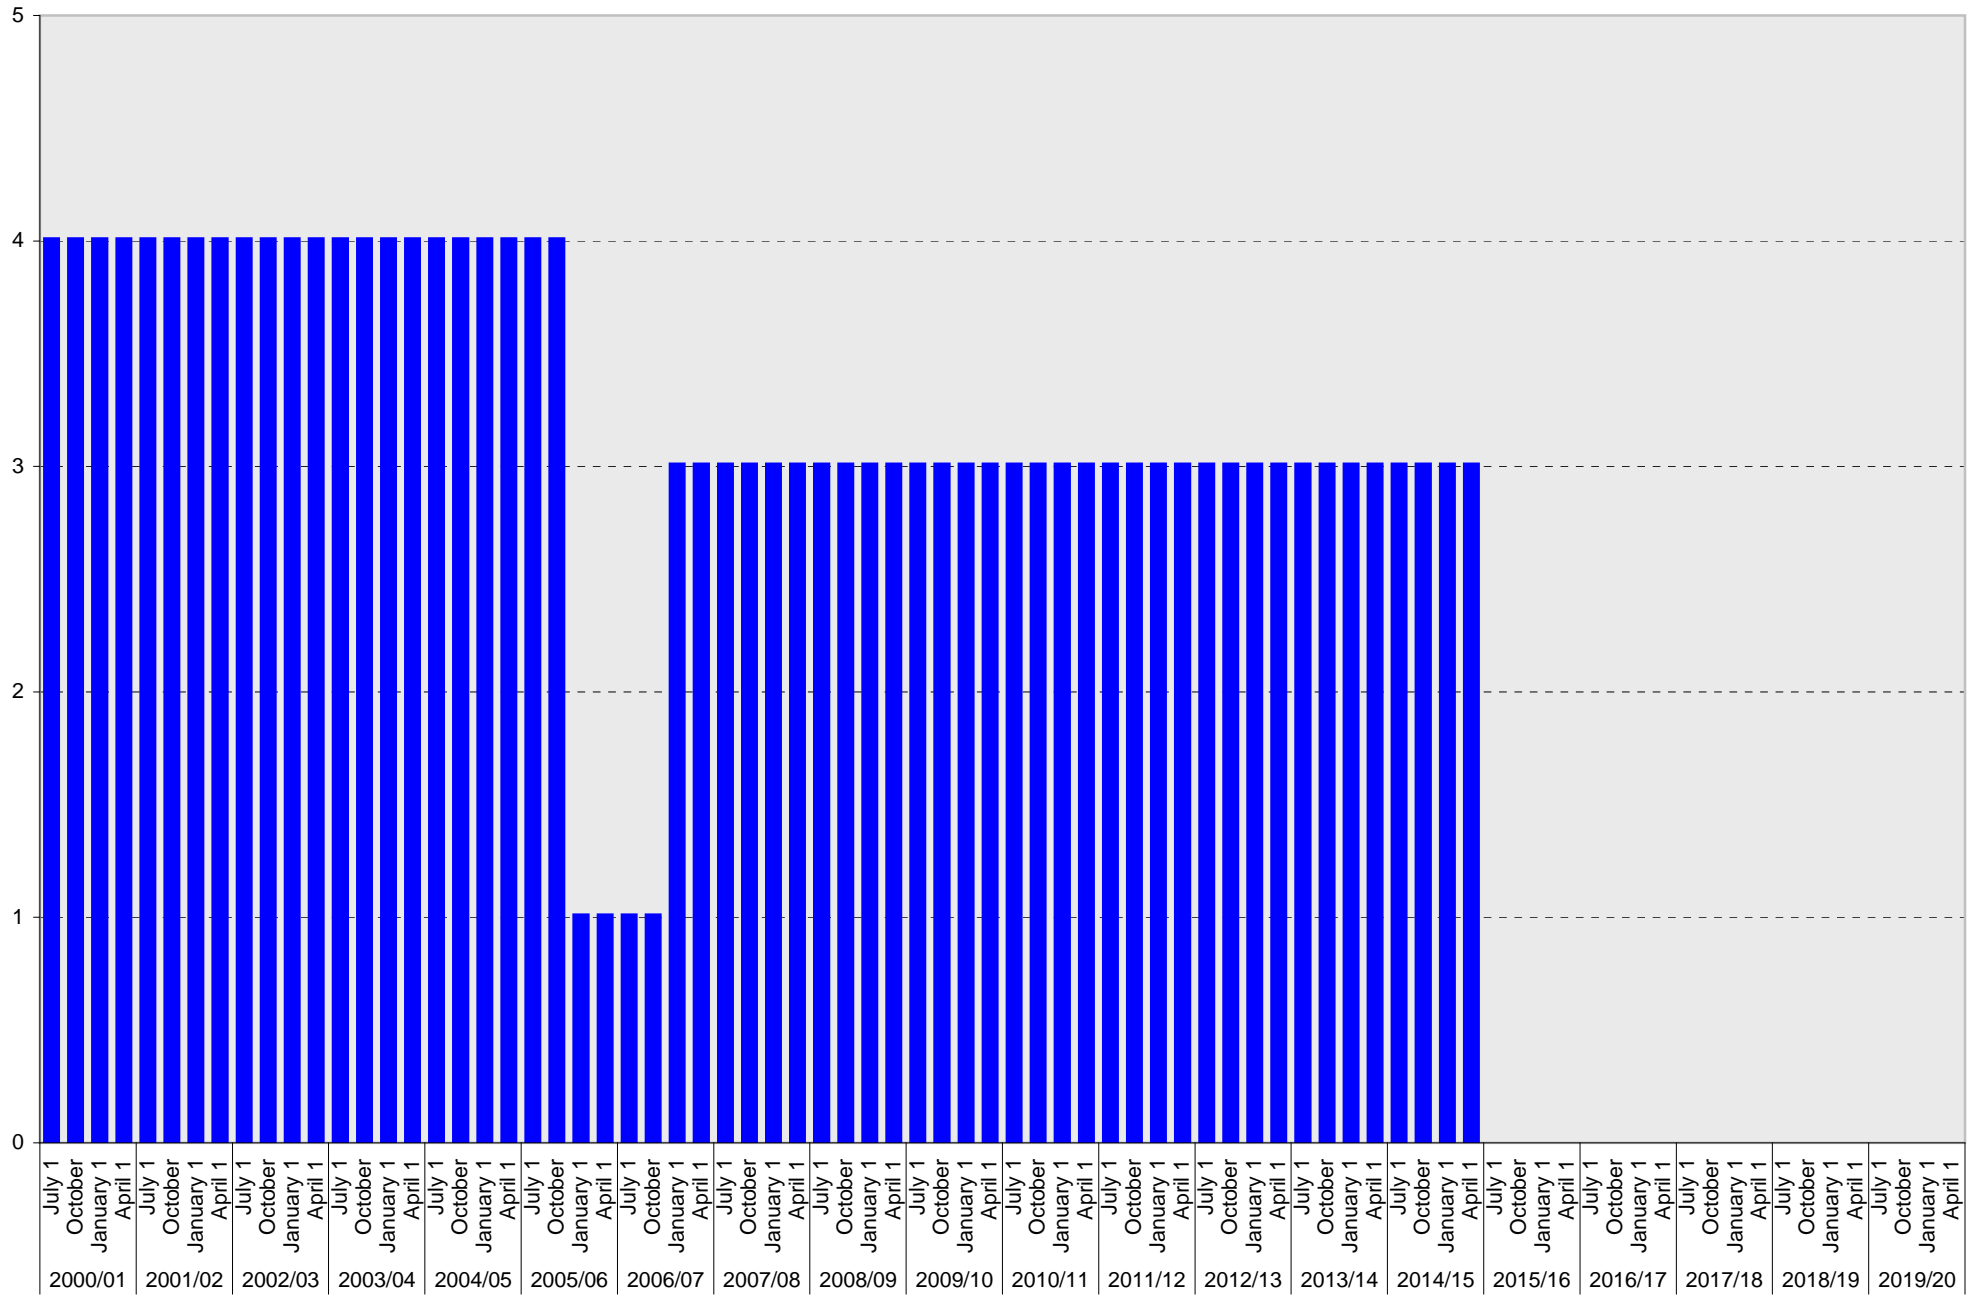

University of California, San Diego Parking Space Inventory

Lot P954: Accessible Parking Spaces

■ Accessible