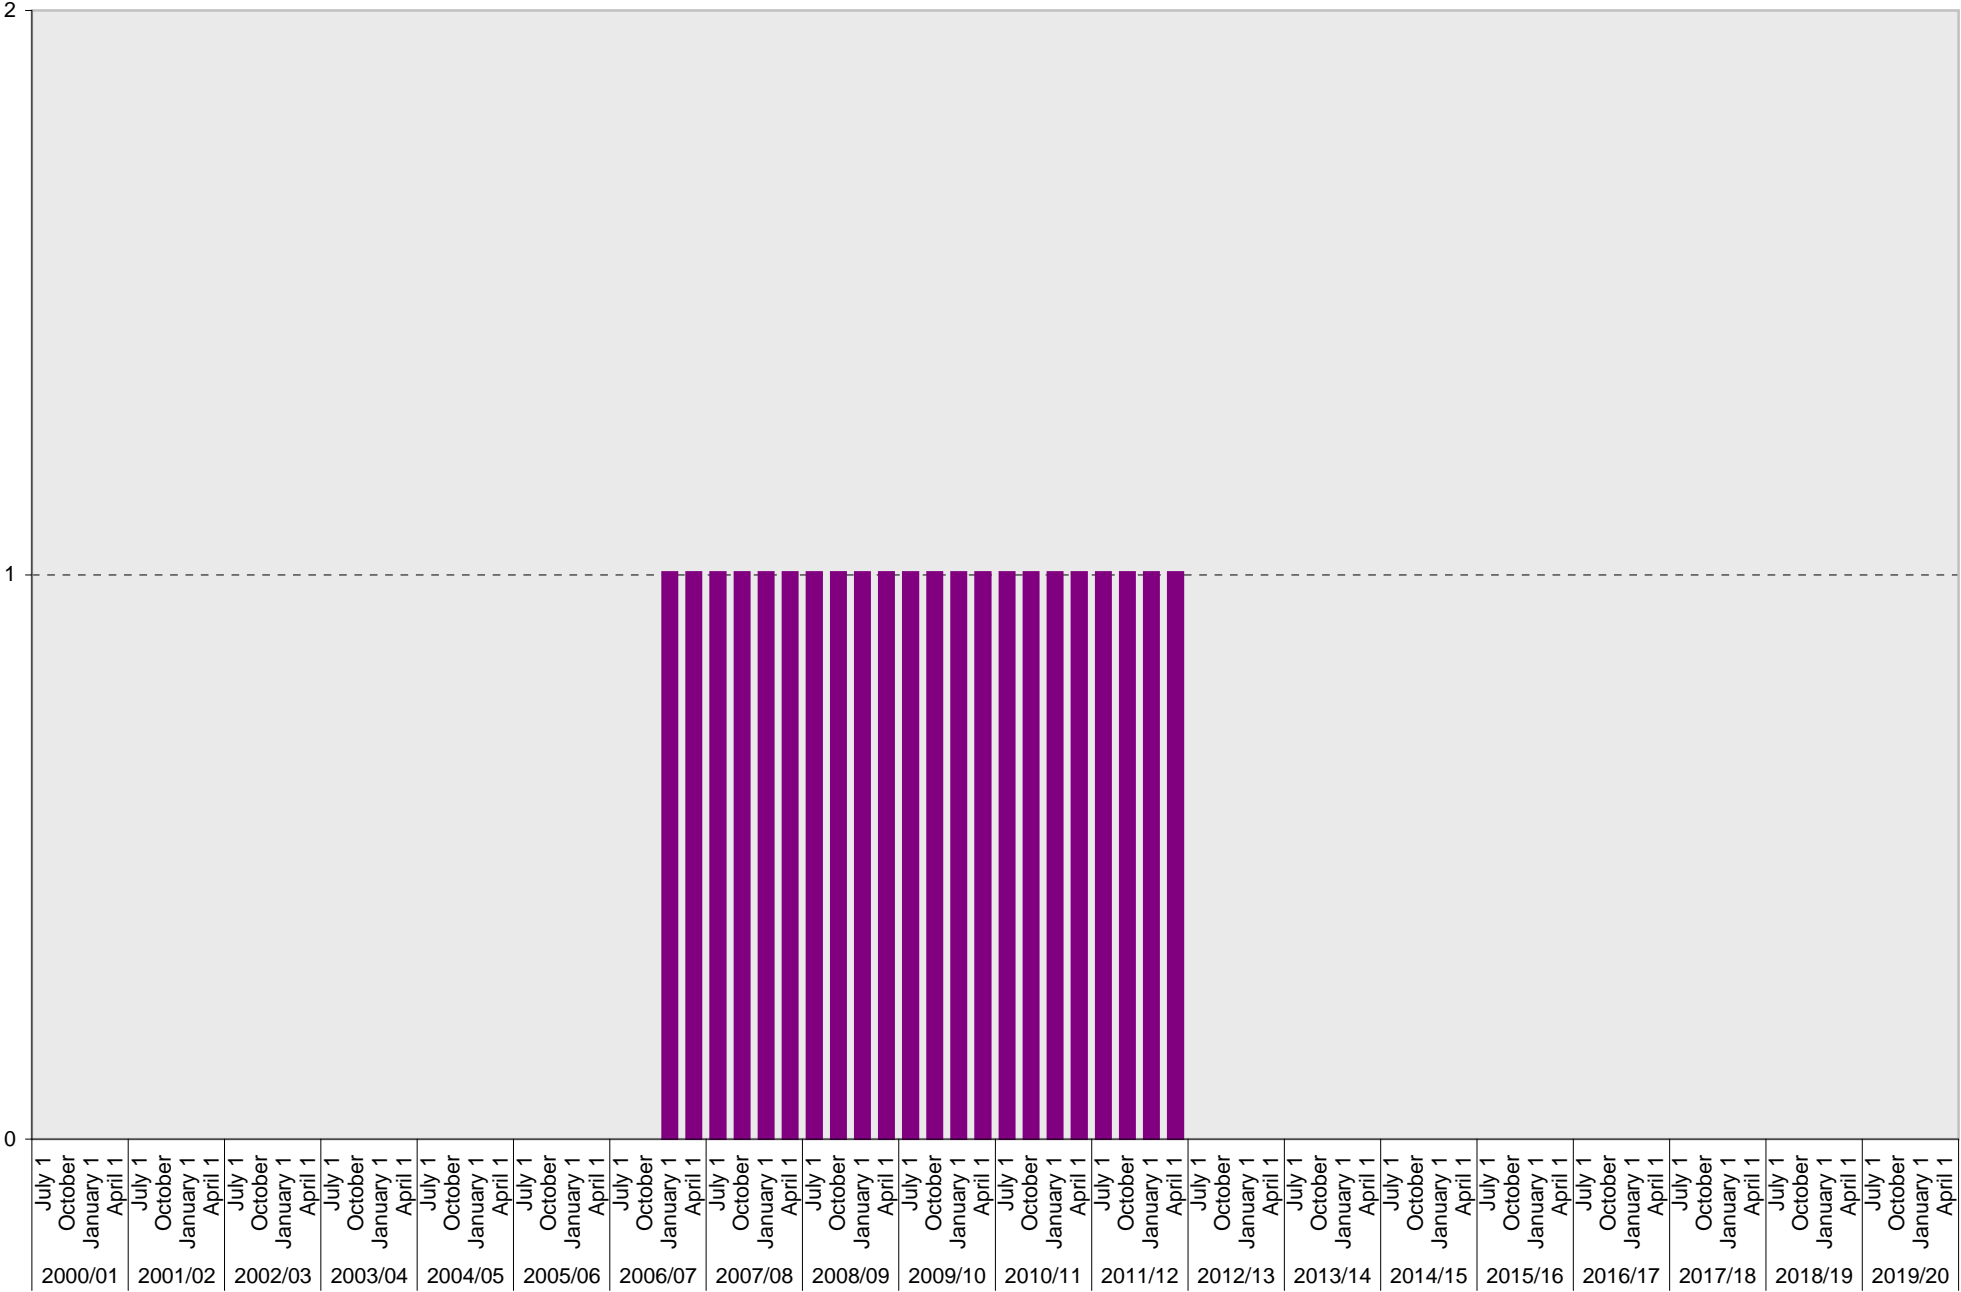

University of California, San Diego Parking Space Inventory
Lot P954: Allocated: Emergency Vehicle Parking Spaces

■ Allocated