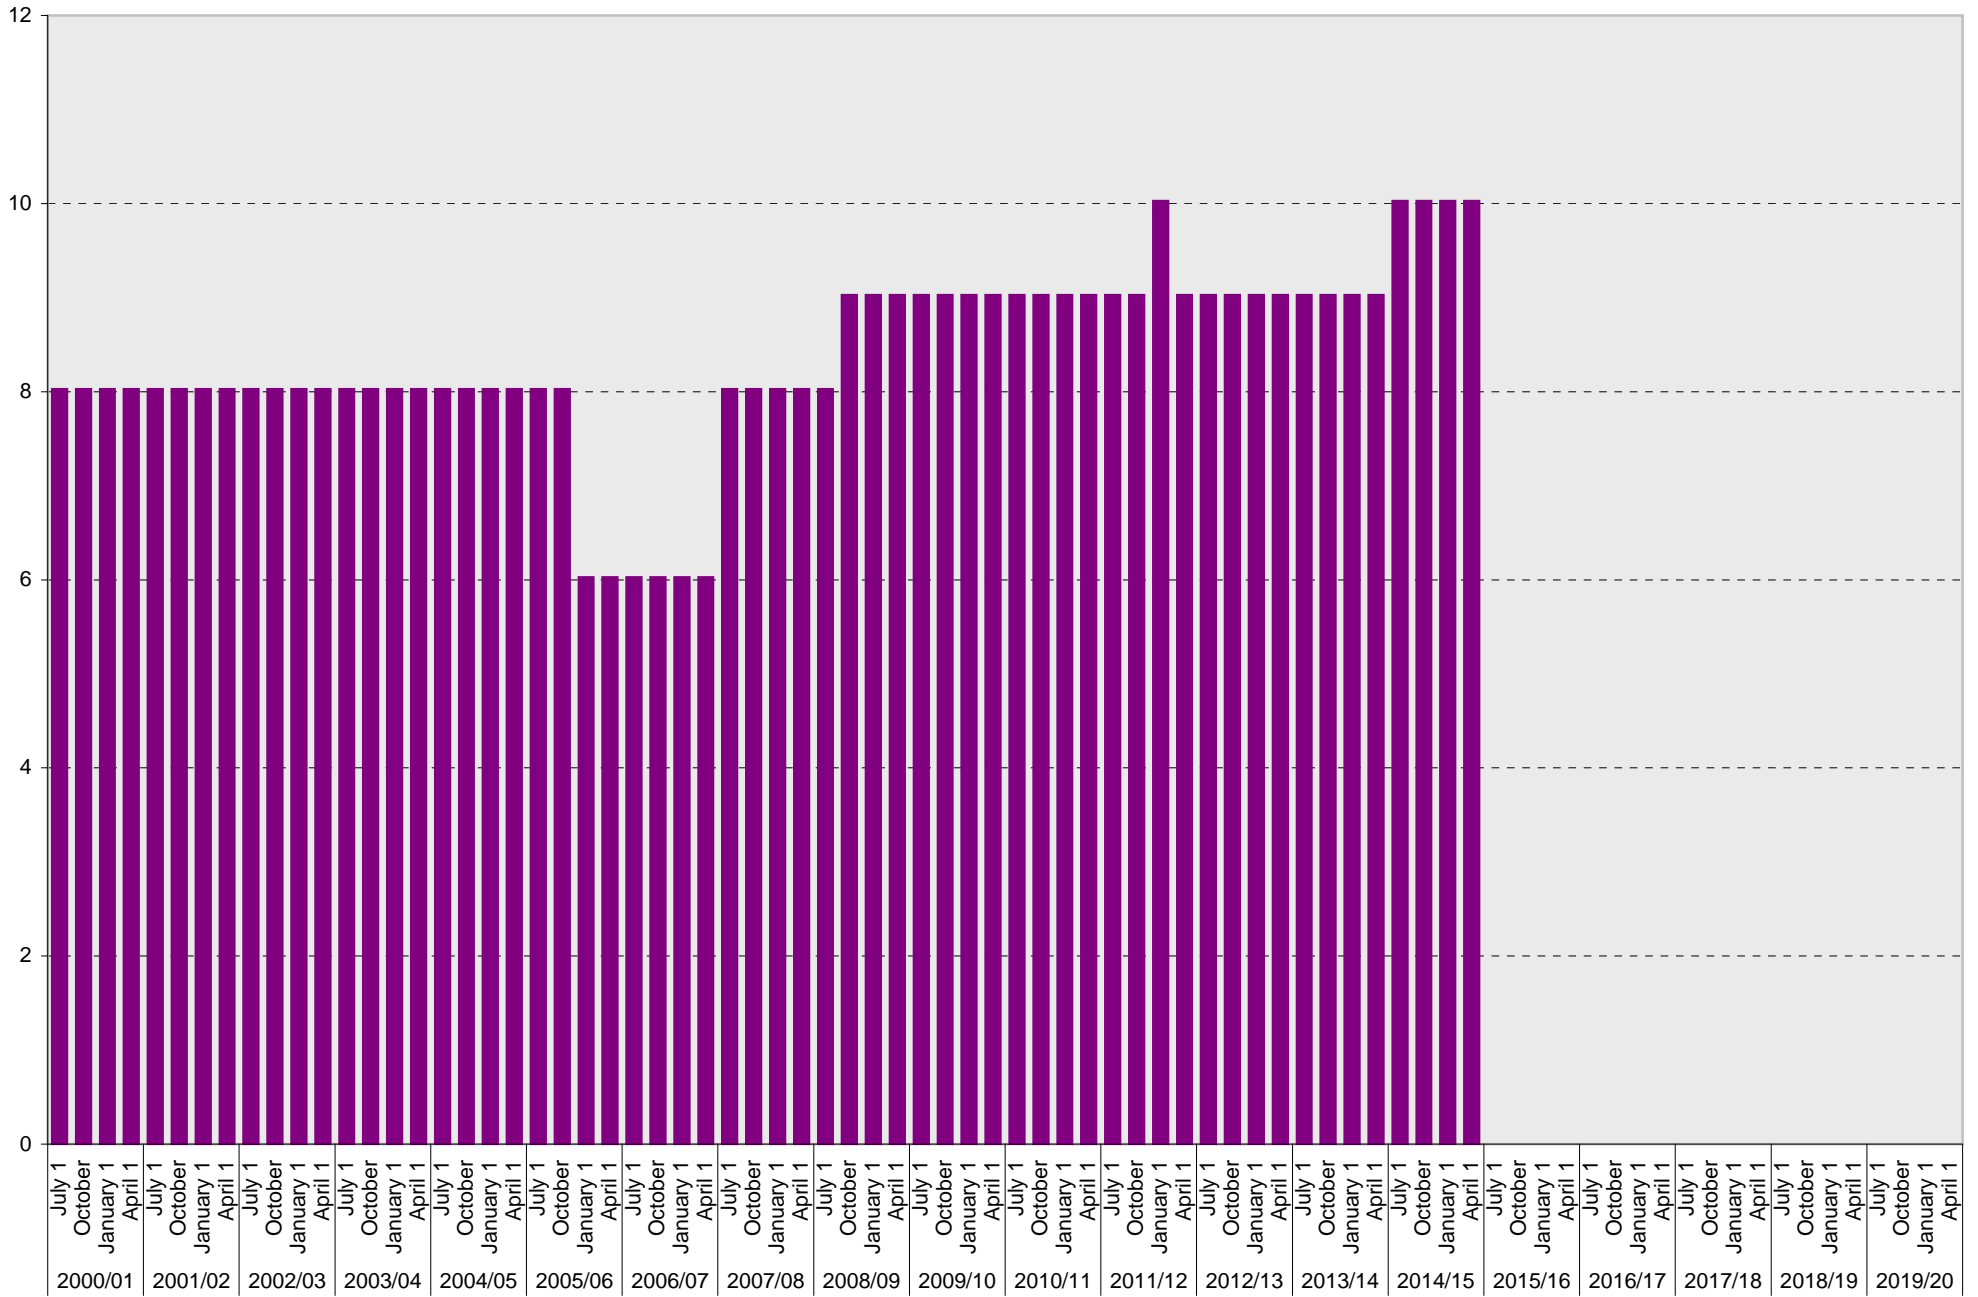

University of California, San Diego Parking Space Inventory
Lot P954: Allocated: Bannister Family House Patient/Visitor Parking Spaces

■ Allocated