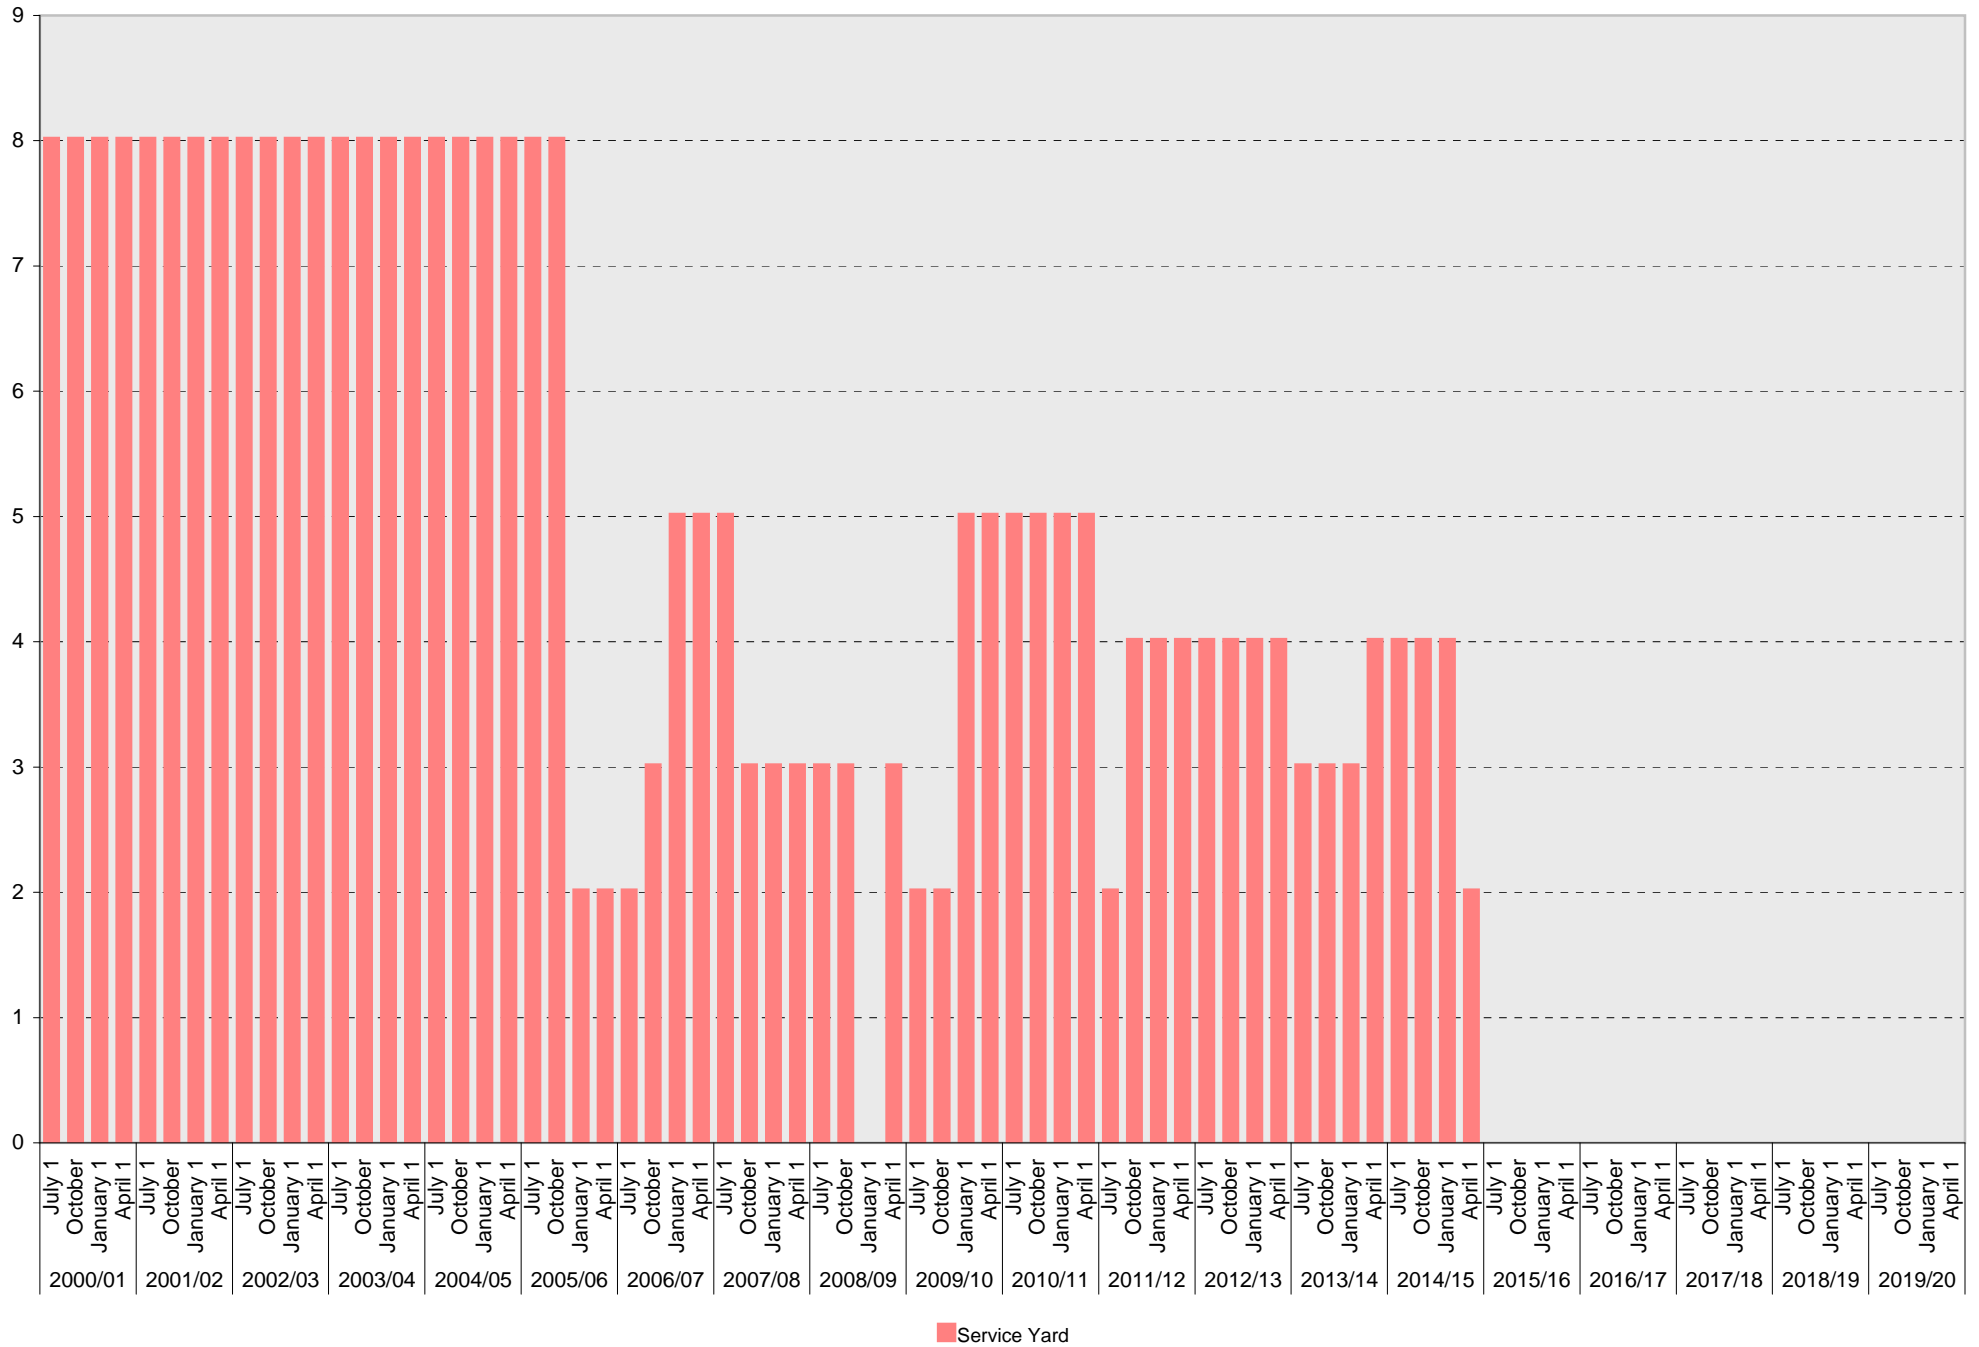

University of California, San Diego Parking Space Inventory

Lot P952: Service Yard Parking Spaces