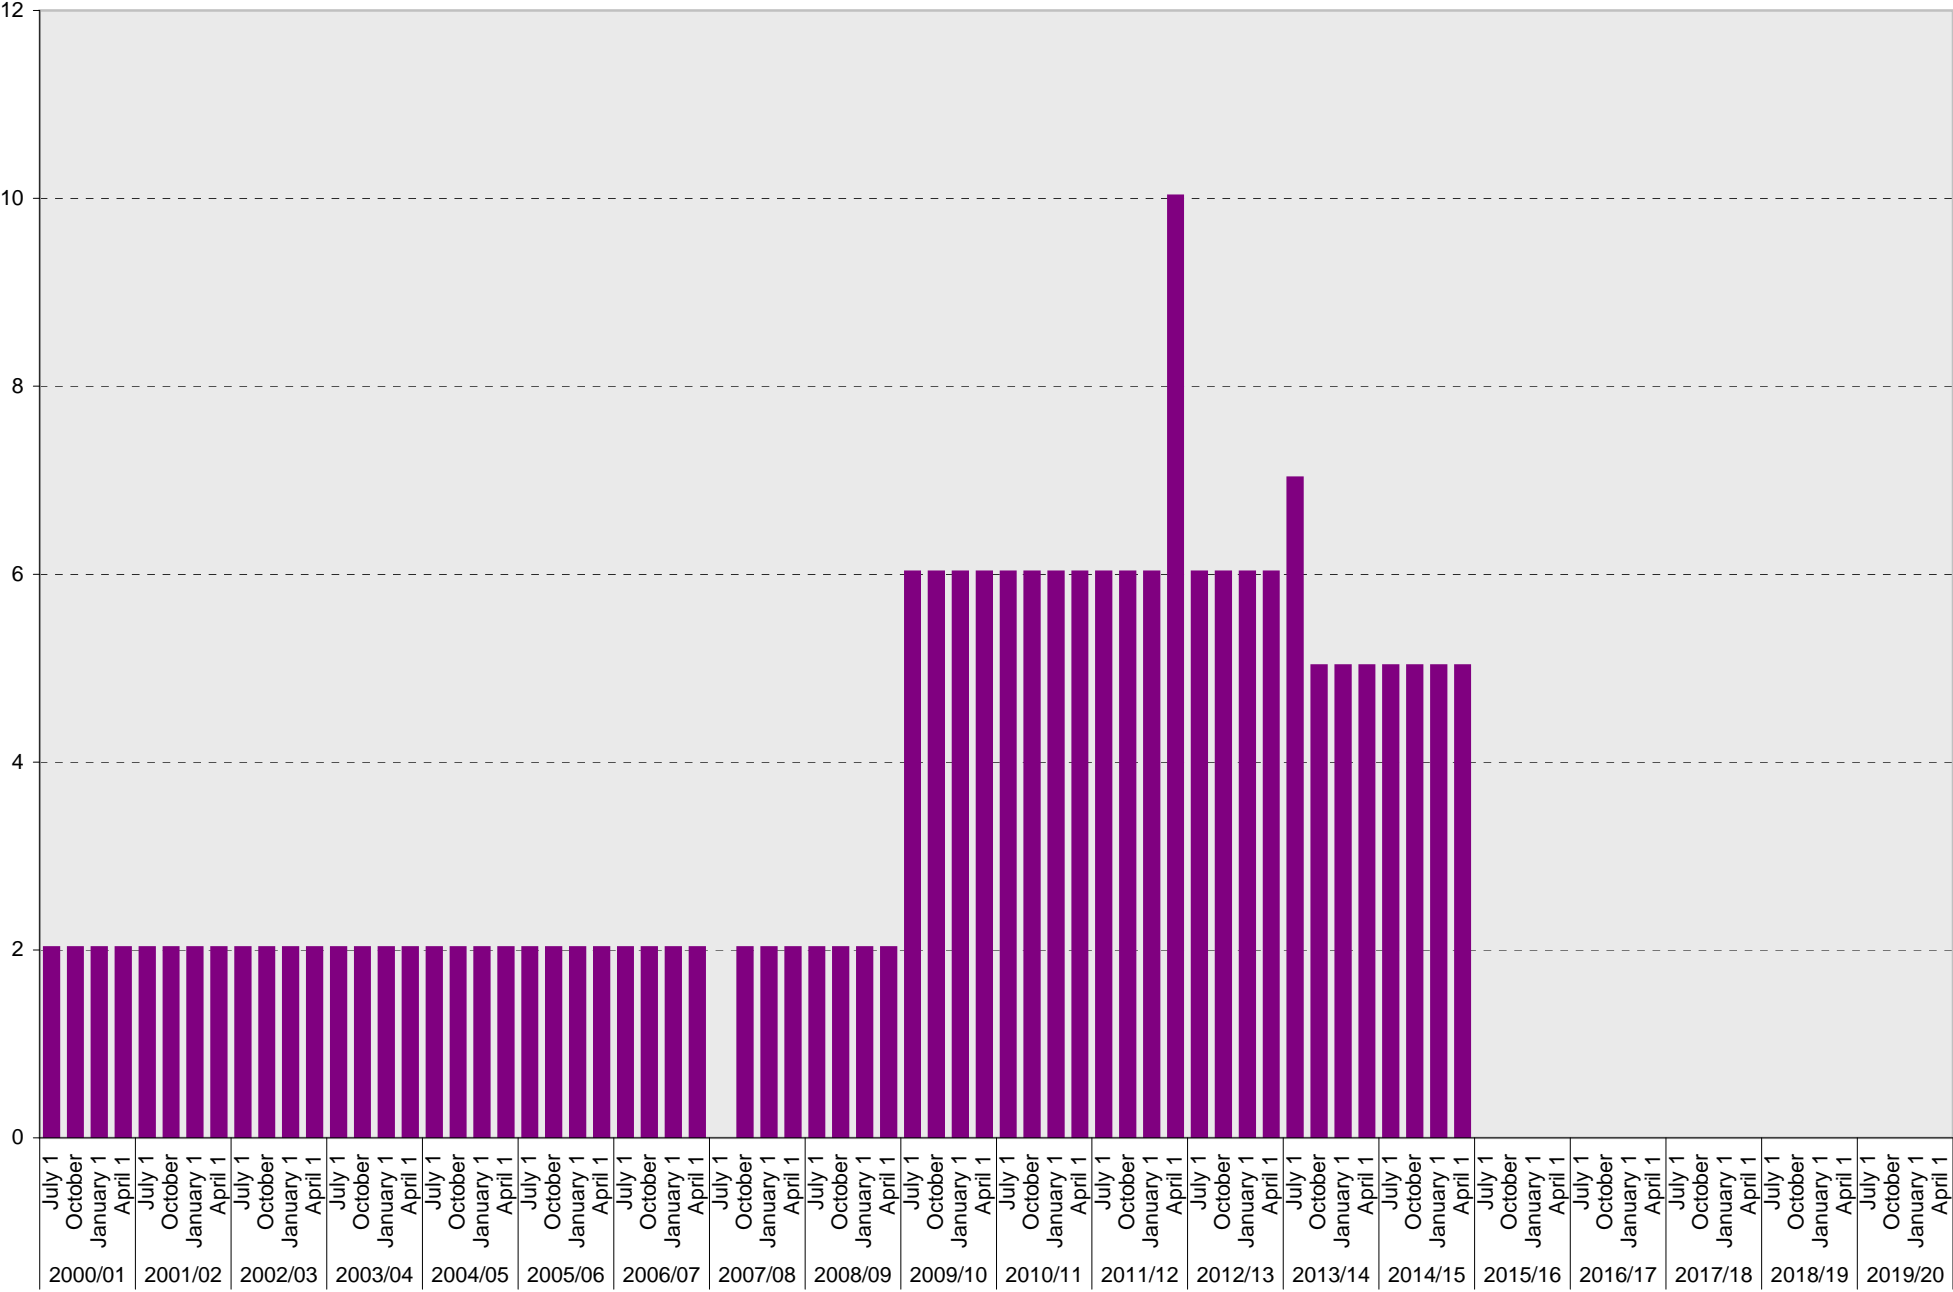

University of California, San Diego Parking Space Inventory

Lot P952: Allocated: Total Parking Spaces

■ Allocated: Total