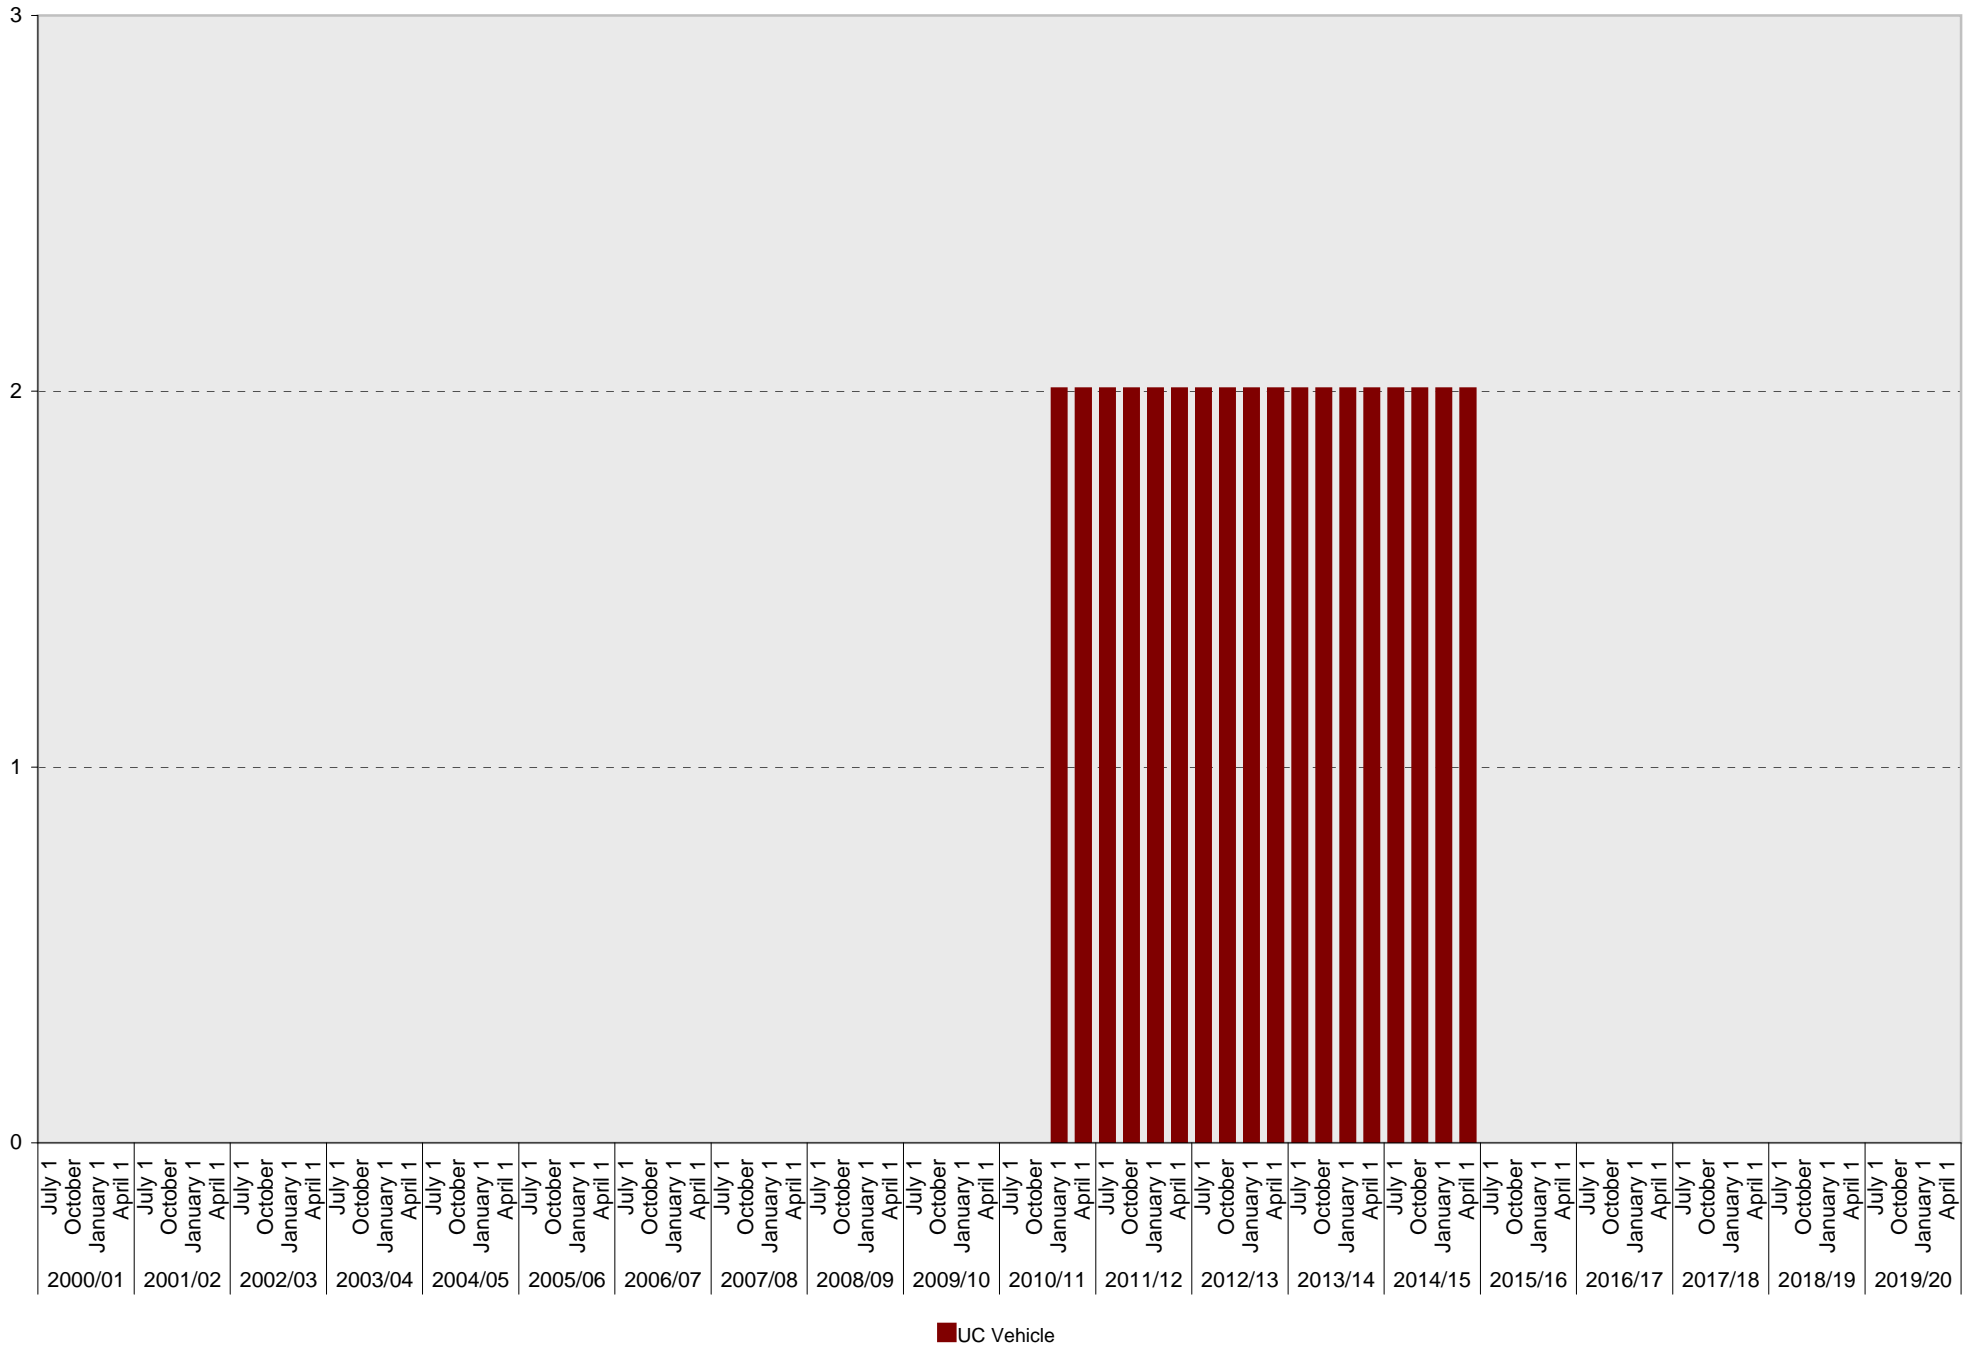

University of California, San Diego Parking Space Inventory

Lot P952: UC Vehicle Parking Spaces