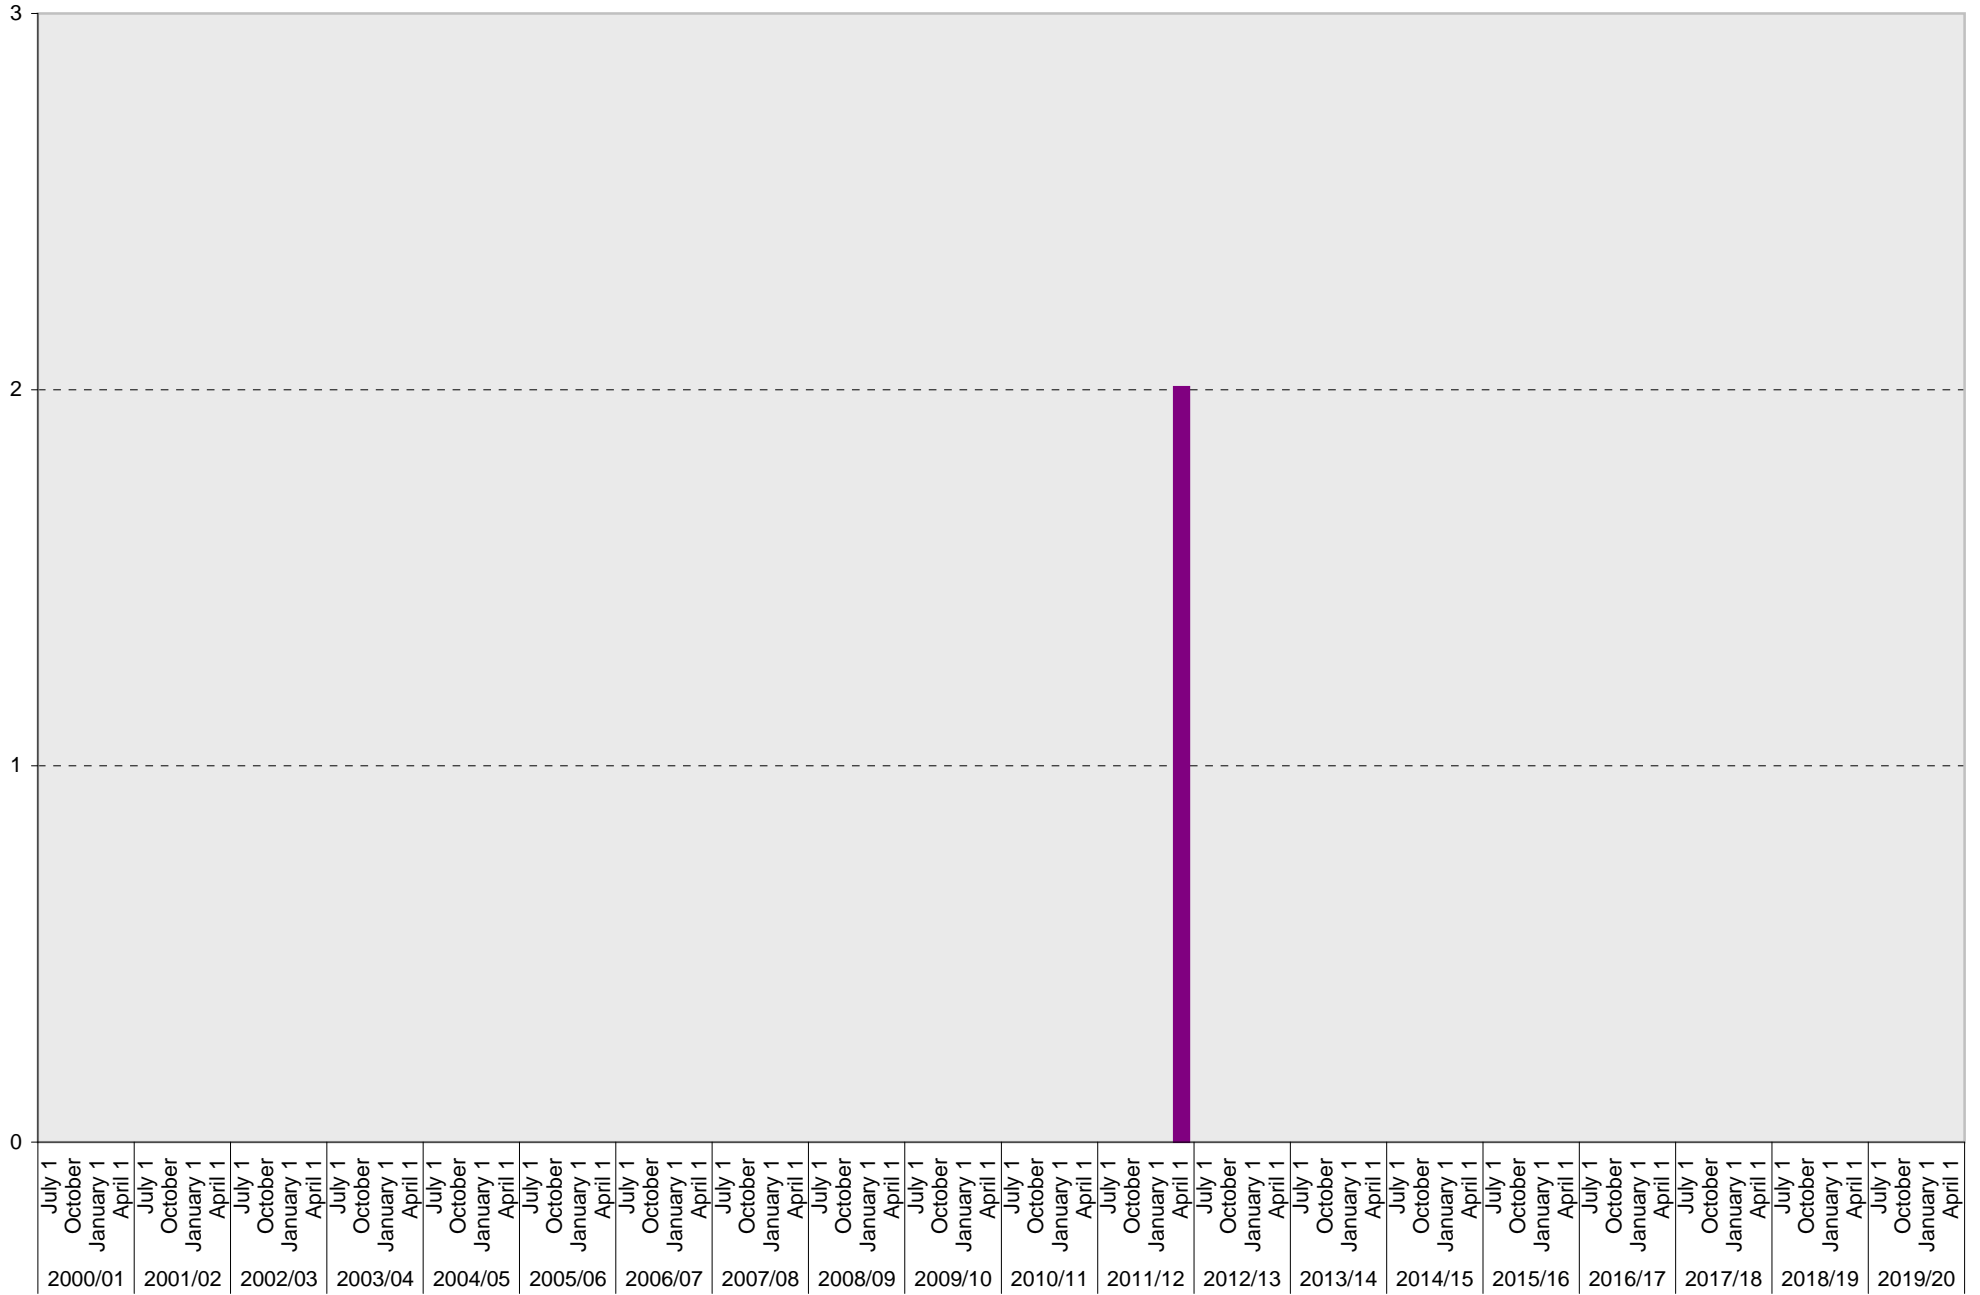

University of California, San Diego Parking Space Inventory

Lot P952: Allocated: Regulatory Affairs Visitor Parking Spaces

■ Allocated