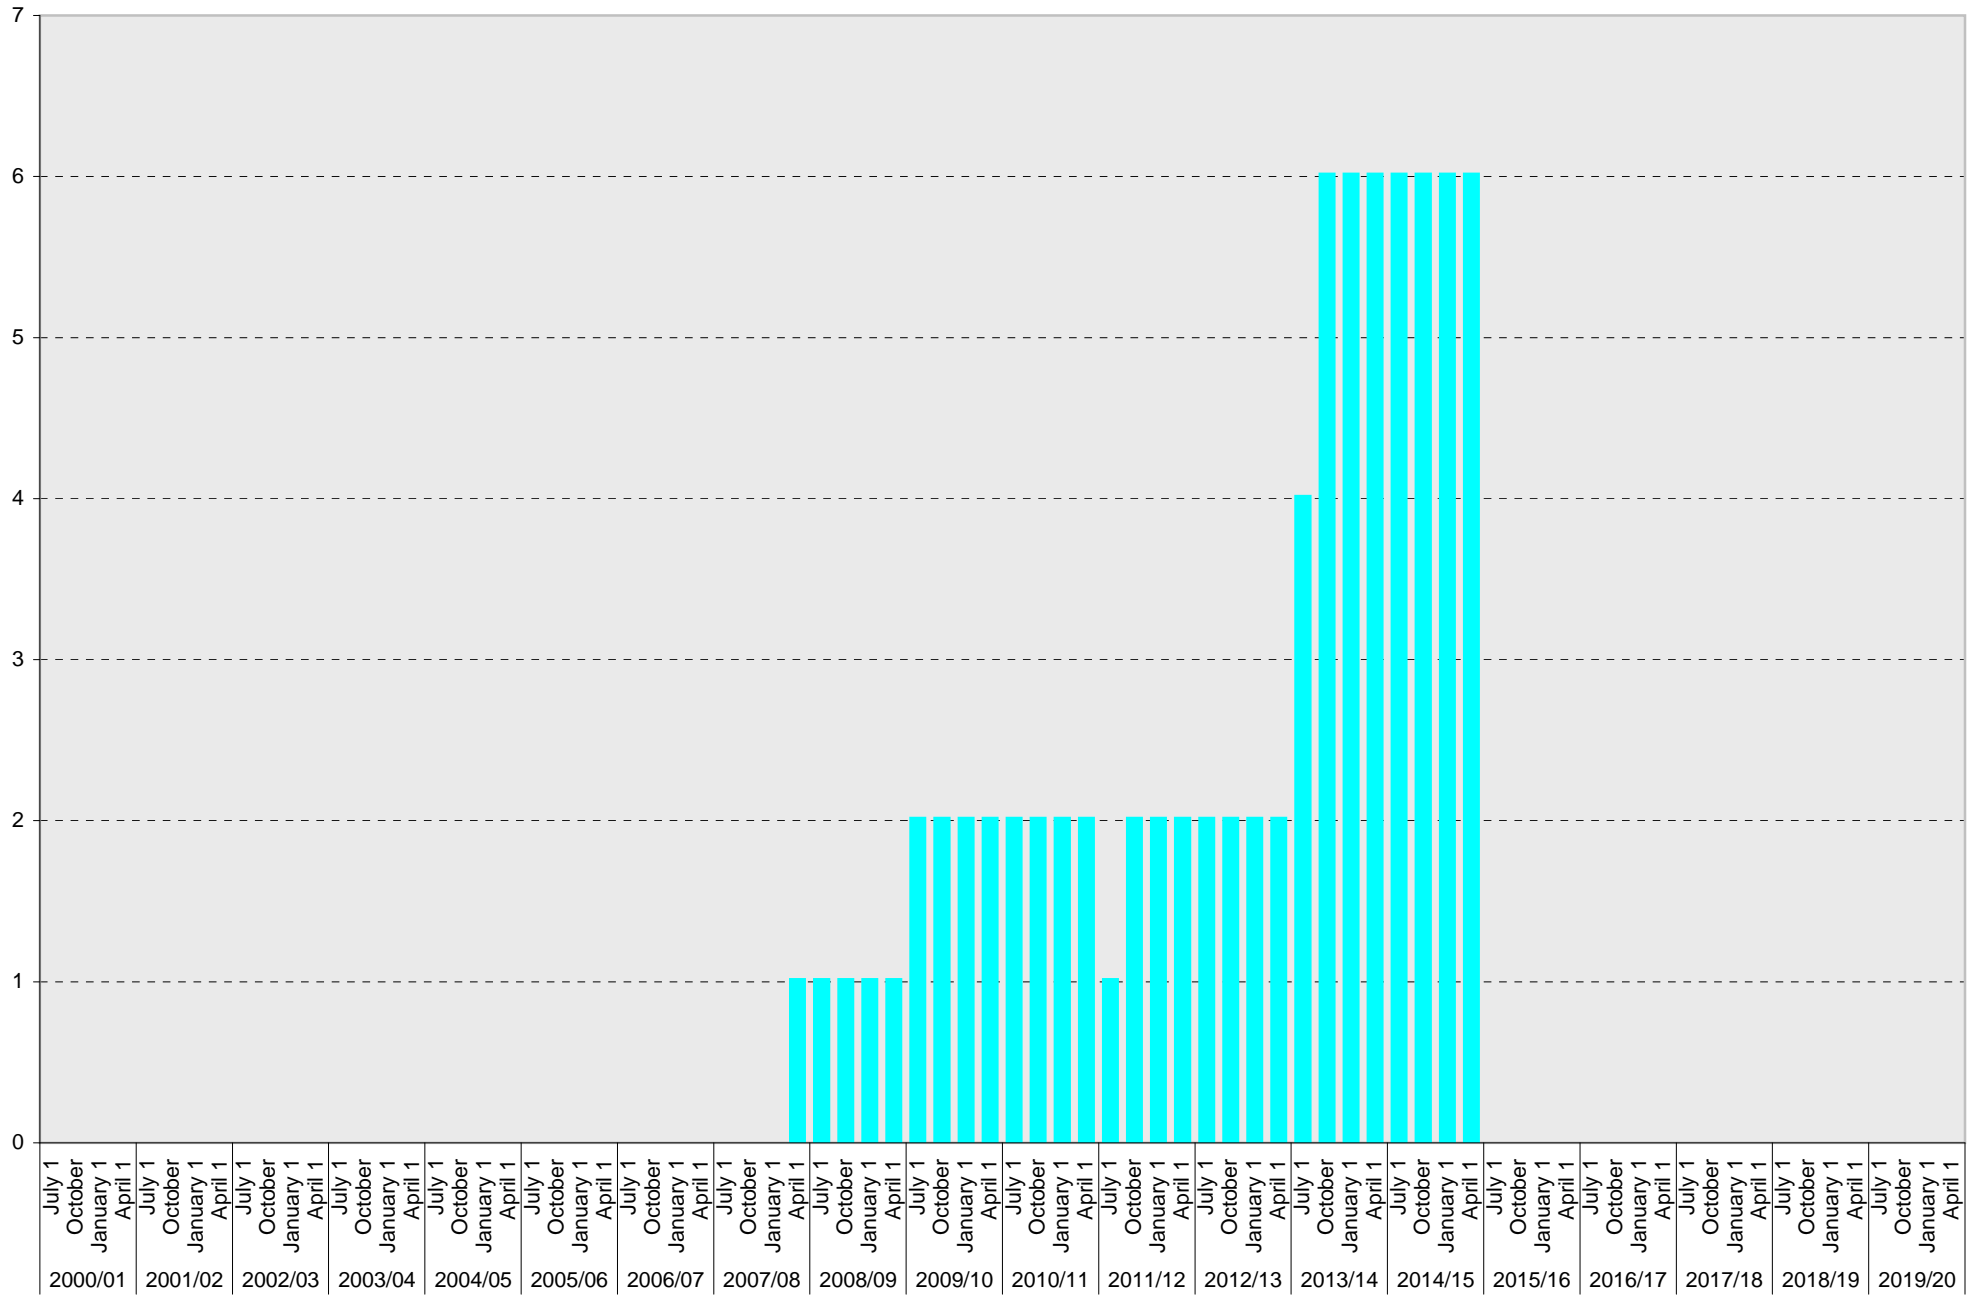

University of California, San Diego Parking Space Inventory

Lot P952: Loading Parking Spaces

■ Loading