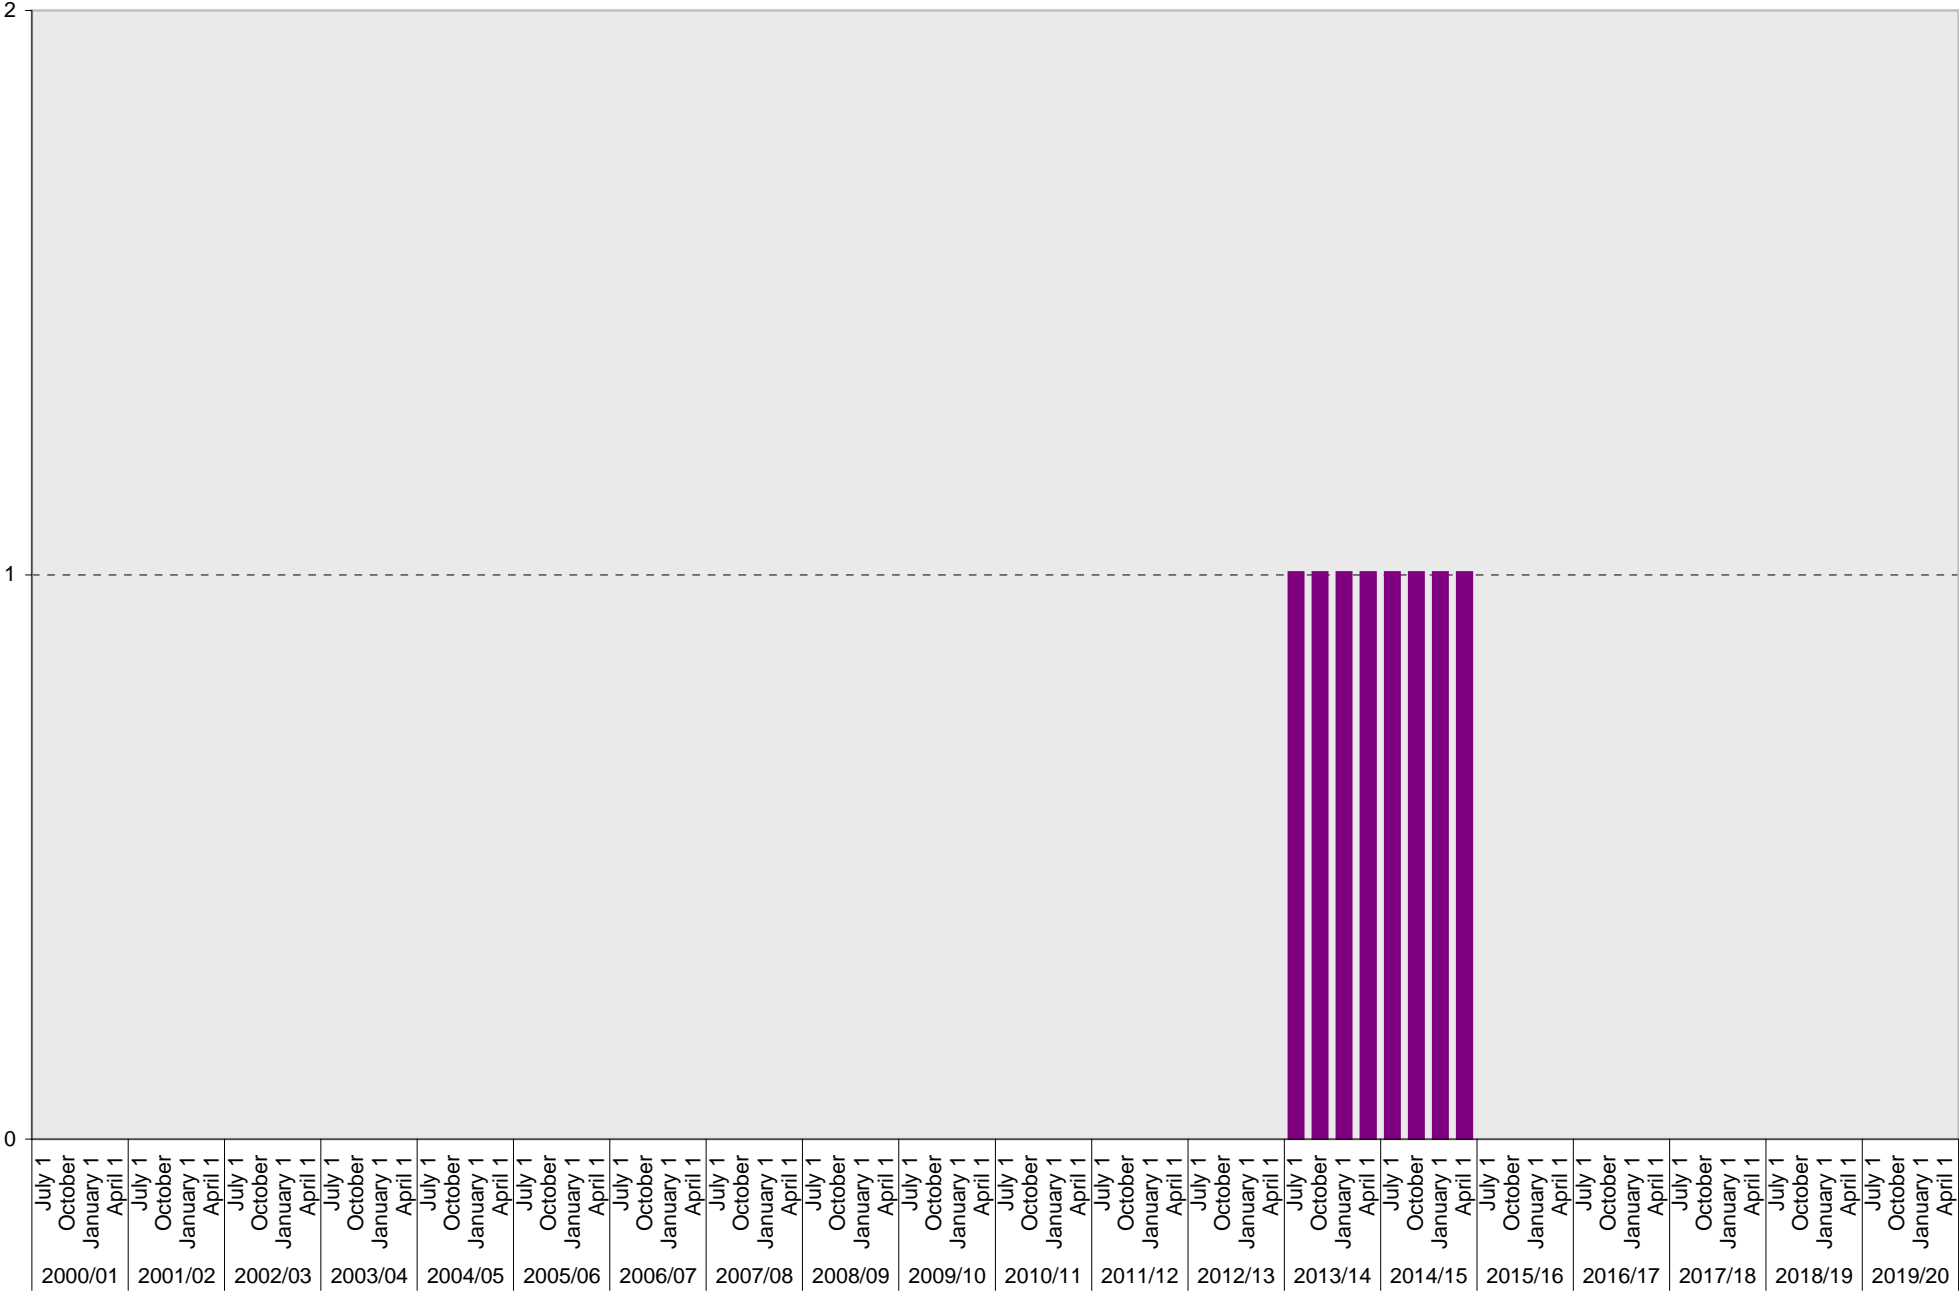

University of California, San Diego Parking Space Inventory

Lot P952: Allocated: Mortuary Parking Spaces

■ Allocated