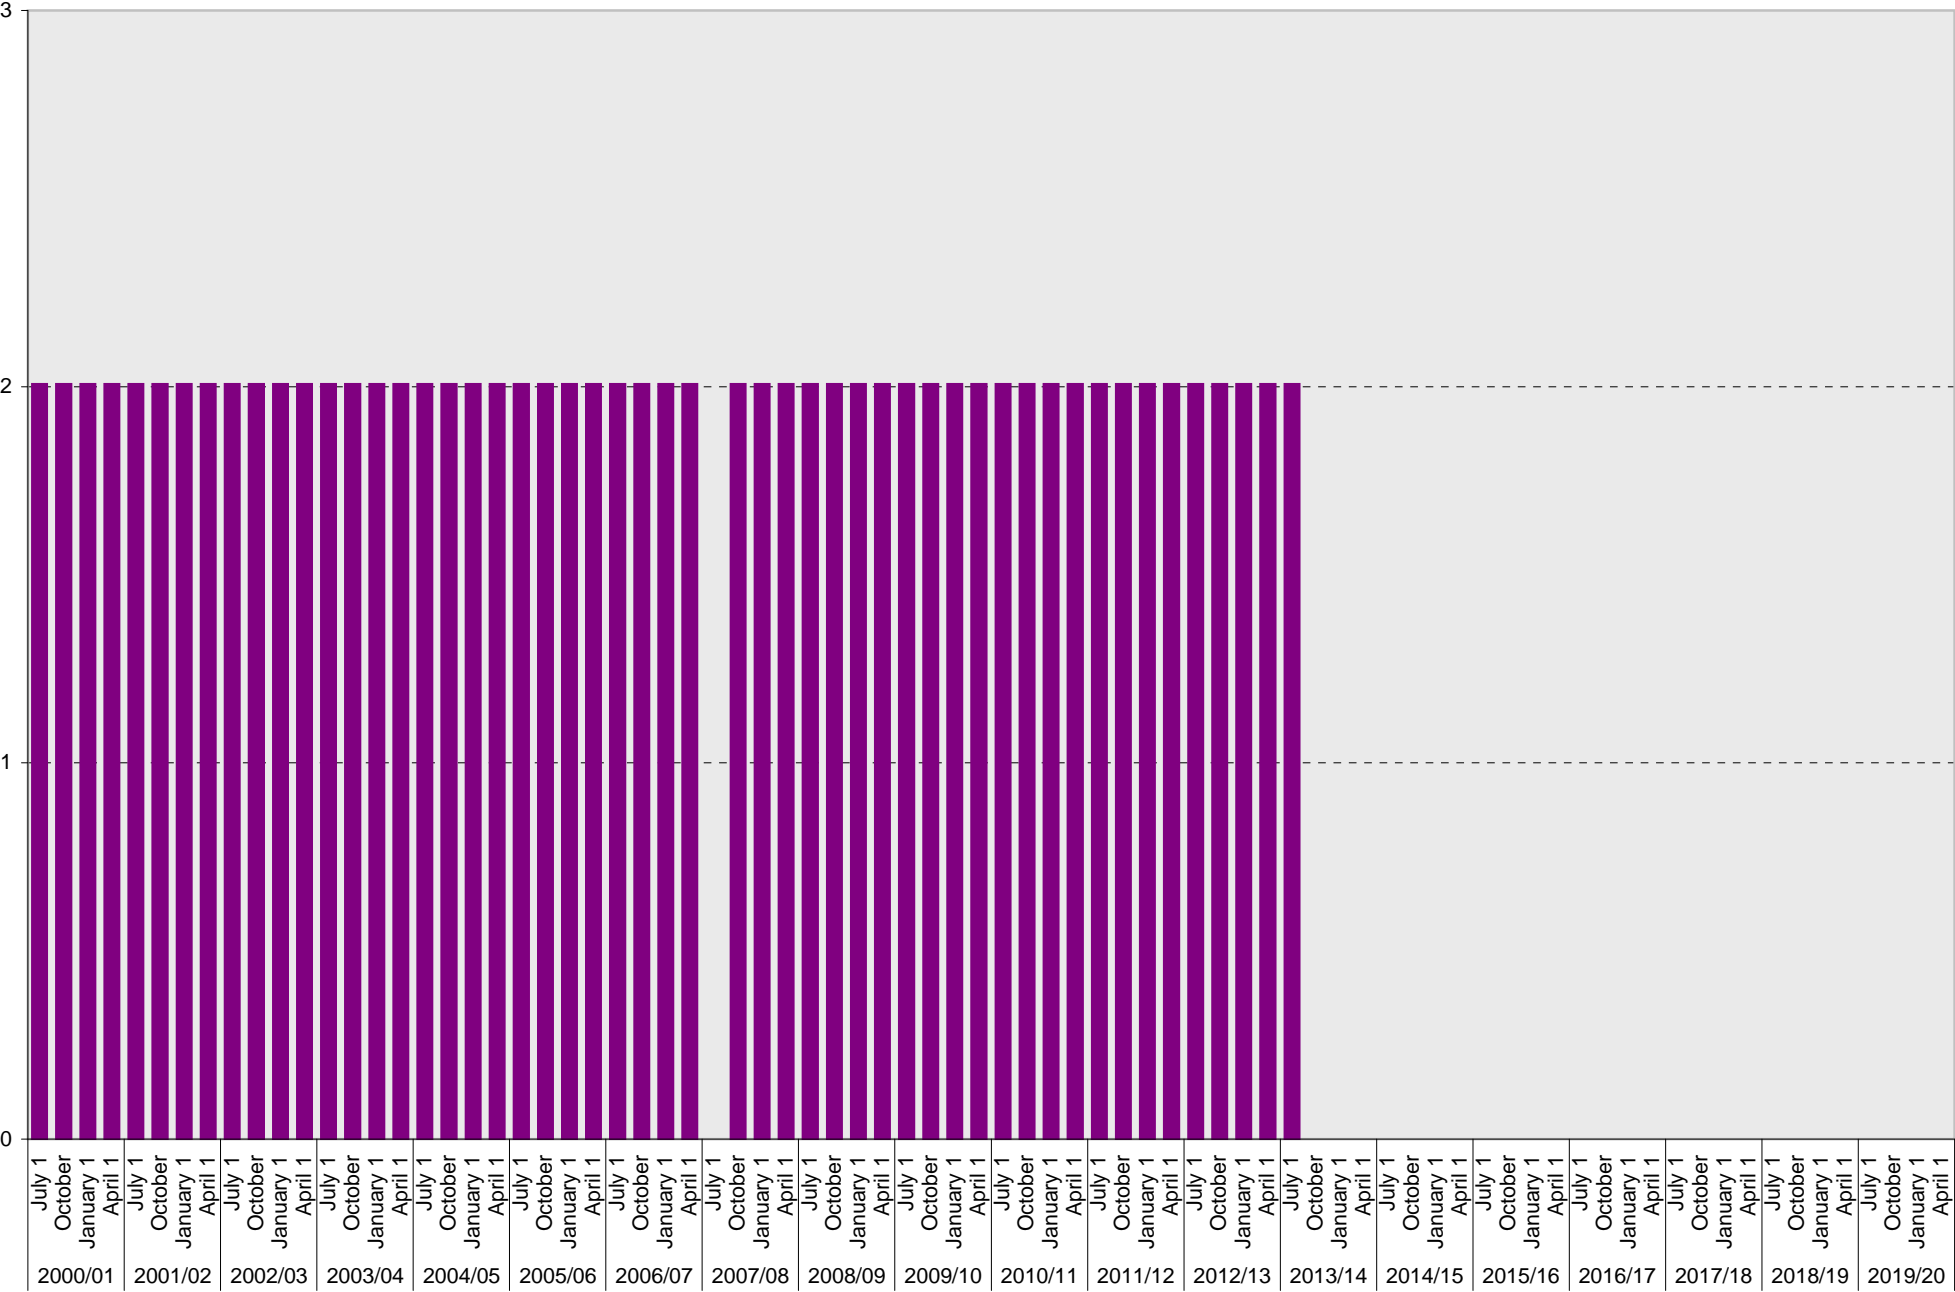

University of California, San Diego Parking Space Inventory
Lot P952: Allocated: Vanpool Vehicle Parking Spaces

■ Allocated