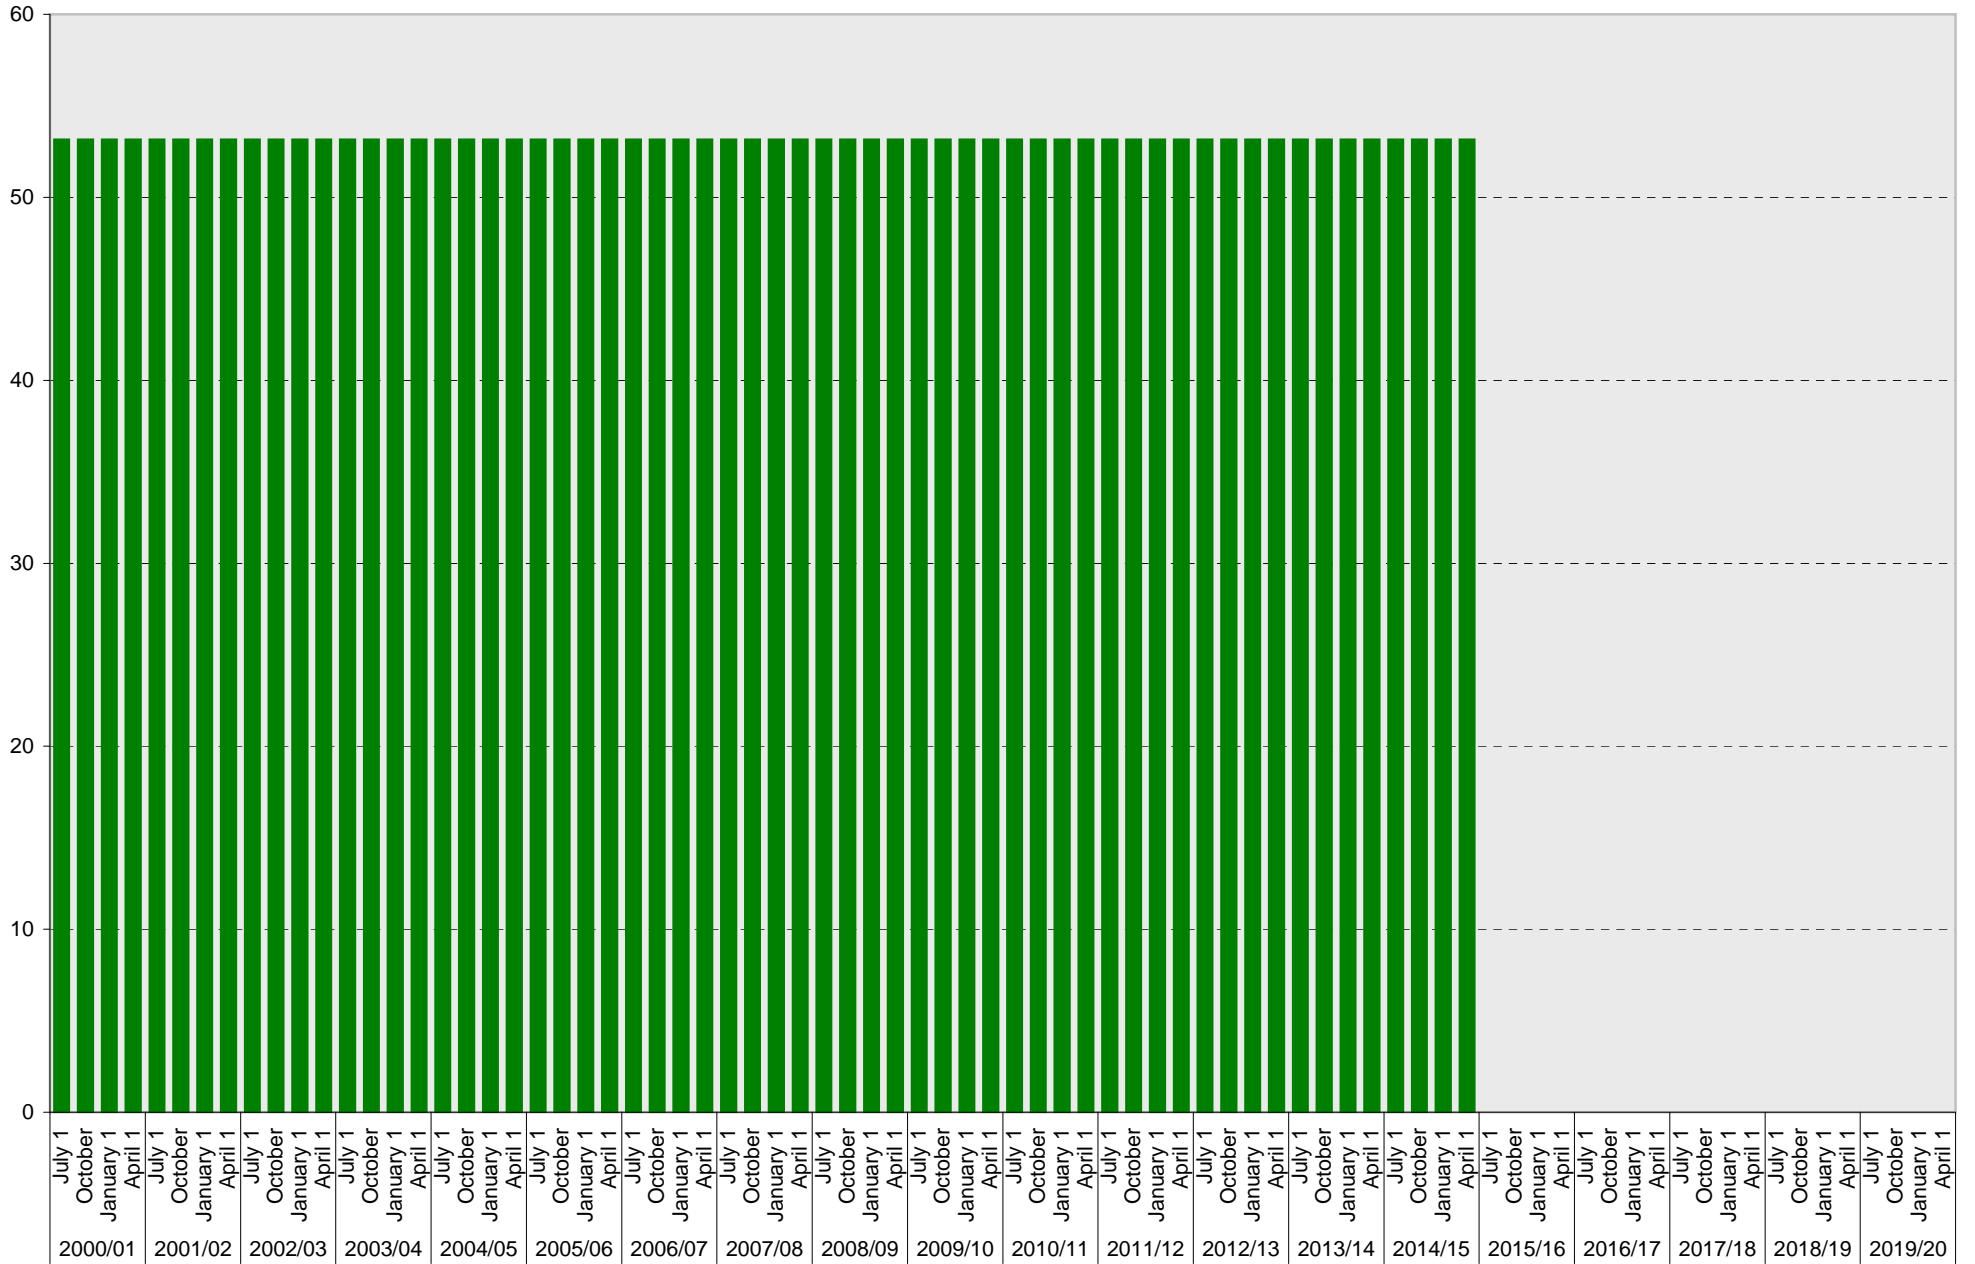

University of California, San Diego Parking Space Inventory

Lot P921: B Parking Spaces

■ B

University of California, San Diego Parking Space Inventory

Lot P921: Accessible Parking Spaces

■ Accessible

University of California, San Diego Parking Space Inventory

Lot P921: Total Parking Spaces

■ Total

University of California, San Diego Parking Space Inventory
Lot P921

Date		Parking Spaces										Motorcycle Parking Sections	
		A	B	S	Visitor	Reserved	Allocated	Accessible	UC Vehicle	Service Yard	Loading		Total
2000/01	July 1		53					2				55	
	October 1		53					2				55	
	January 1		53					2				55	
	April 1		53					2				55	
2001/02	July 1		53					2				55	
	October 1		53					2				55	
	January 1		53					2				55	
	April 1		53					2				55	
2002/03	July 1		53					2				55	
	October 1		53					2				55	
	January 1		53					2				55	
	April 1		53					2				55	
2003/04	July 1		53					2				55	
	October 1		53					2				55	
	January 1		53					2				55	
	April 1		53					2				55	
2004/05	July 1		53					2				55	
	October 1		53					2				55	
	January 1		53					2				55	
	April 1		53					2				55	
2005/06	July 1		53					2				55	
	October 1		53					2				55	
	January 1		53					2				55	
	April 1		53					2				55	
2006/07	July 1		53					2				55	
	October 1		53					2				55	
	January 1		53					2				55	
	April 1		53					2				55	
2007/08	July 1		53					2				55	
	October 1		53					2				55	
	January 1		53					2				55	
	April 1		53					2				55	
2008/09	July 1		53					2				55	
	October 1		53					2				55	
	January 1		53					2				55	
	April 1		53					2				55	
2009/10	July 1		53					2				55	
	October 1		53					2				55	
	January 1		53					2				55	
	April 1		53					2				55	