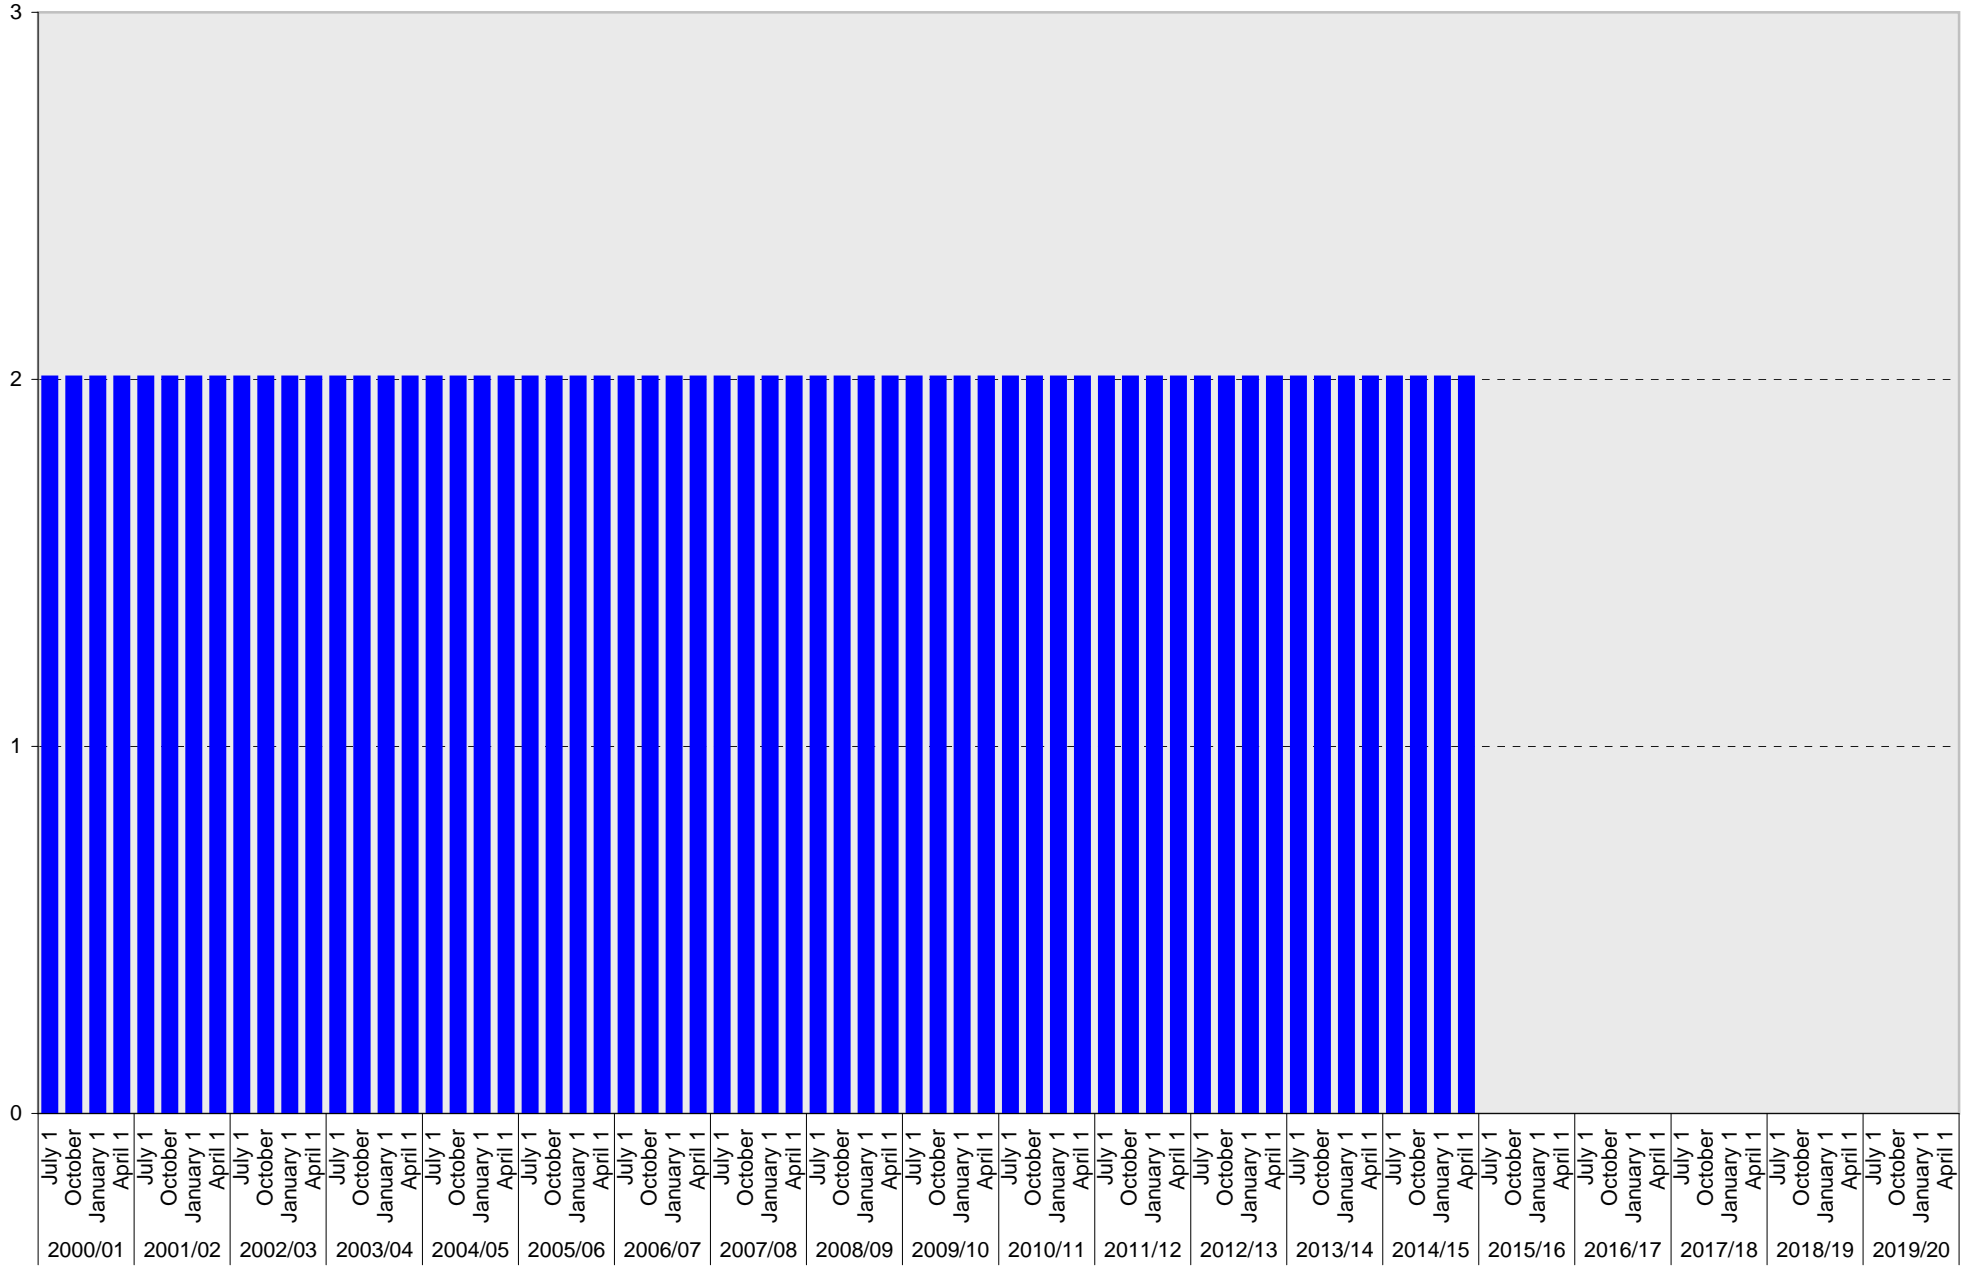

University of California, San Diego Parking Space Inventory

Lot P921: B Parking Spaces

■ B

University of California, San Diego Parking Space Inventory

Lot P921: Accessible Parking Spaces

■ Accessible

University of California, San Diego Parking Space Inventory

Lot P921: Total Parking Spaces

■ Total

University of California, San Diego Parking Space Inventory
Lot P921

Date		Parking Spaces										Motorcycle Parking Sections	
		A	B	S	Visitor	Reserved	Allocated	Accessible	UC Vehicle	Service Yard	Loading		Total
2000/01	July 1		53					2				55	
	October 1		53					2				55	
	January 1		53					2				55	
	April 1		53					2				55	
2001/02	July 1		53					2				55	
	October 1		53					2				55	
	January 1		53					2				55	
	April 1		53					2				55	
2002/03	July 1		53					2				55	
	October 1		53					2				55	
	January 1		53					2				55	
	April 1		53					2				55	
2003/04	July 1		53					2				55	
	October 1		53					2				55	
	January 1		53					2				55	
	April 1		53					2				55	
2004/05	July 1		53					2				55	
	October 1		53					2				55	
	January 1		53					2				55	
	April 1		53					2				55	
2005/06	July 1		53					2				55	
	October 1		53					2				55	
	January 1		53					2				55	
	April 1		53					2				55	
2006/07	July 1		53					2				55	
	October 1		53					2				55	
	January 1		53					2				55	
	April 1		53					2				55	
2007/08	July 1		53					2				55	
	October 1		53					2				55	
	January 1		53					2				55	
	April 1		53					2				55	
2008/09	July 1		53					2				55	
	October 1		53					2				55	
	January 1		53					2				55	
	April 1		53					2				55	
2009/10	July 1		53					2				55	
	October 1		53					2				55	
	January 1		53					2				55	
	April 1		53					2				55	