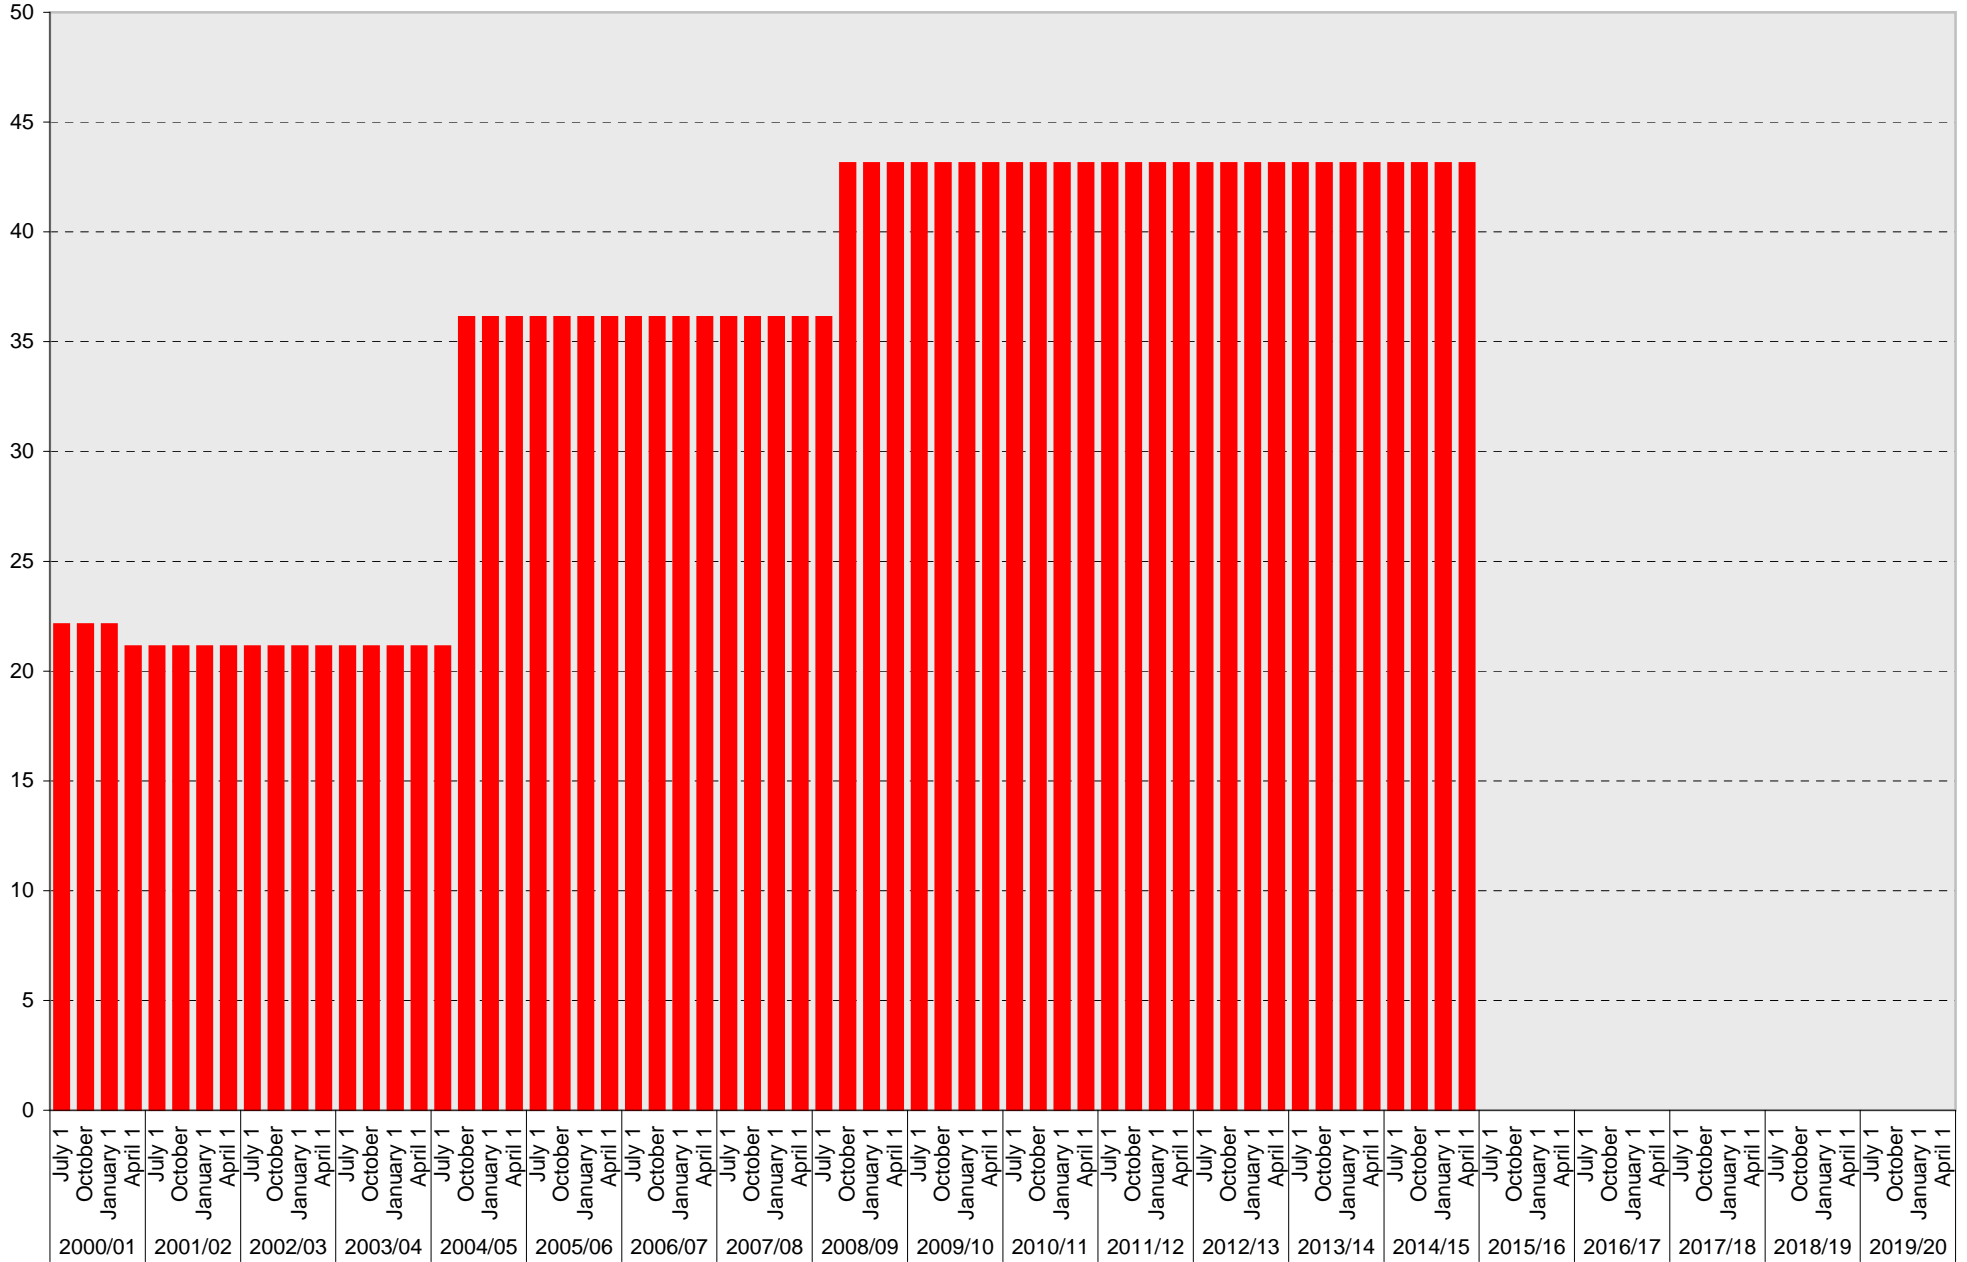

University of California, San Diego Parking Space Inventory

Lot P914: A Parking Spaces

■ A

University of California, San Diego Parking Space Inventory
Lot P914: B Parking Spaces

■ B

University of California, San Diego Parking Space Inventory

Lot P914: Accessible Parking Spaces

University of California, San Diego Parking Space Inventory

Lot P914: Total Parking Spaces

University of California, San Diego Parking Space Inventory
Lot P914

Date		Parking Spaces										Motorcycle Parking Sections	
		A	B	S	Visitor	Reserved	Allocated	Accessible	UC Vehicle	Service Yard	Loading		Total
2000/01	July 1	22	15									37	
	October 1	22	15									37	
	January 1	22	15									37	
	April 1	21	15					1				37	
2001/02	July 1	21	15					1				37	
	October 1	21	15					1				37	
	January 1	21	15					1				37	
	April 1	21	15					1				37	
2002/03	July 1	21	15					1				37	
	October 1	21	15					1				37	
	January 1	21	15					1				37	
	April 1	21	15					1				37	
2003/04	July 1	21	15					1				37	
	October 1	21	15					1				37	
	January 1	21	15					1				37	
	April 1	21	15					1				37	
2004/05	July 1	21	15					1				37	
	October 1	36						1				37	
	January 1	36						1				37	
	April 1	36						1				37	
2005/06	July 1	36						1				37	
	October 1	36						1				37	
	January 1	36						1				37	
	April 1	36						1				37	
2006/07	July 1	36						1				37	
	October 1	36						1				37	
	January 1	36						1				37	
	April 1	36						1				37	
2007/08	July 1	36						1				37	
	October 1	36						1				37	
	January 1	36						1				37	
	April 1	36						1				37	
2008/09	July 1	36						1				37	
	October 1	43						1				44	
	January 1	43						1				44	
	April 1	43						1				44	
2009/10	July 1	43						1				44	
	October 1	43						1				44	
	January 1	43						1				44	
	April 1	43						1				44	