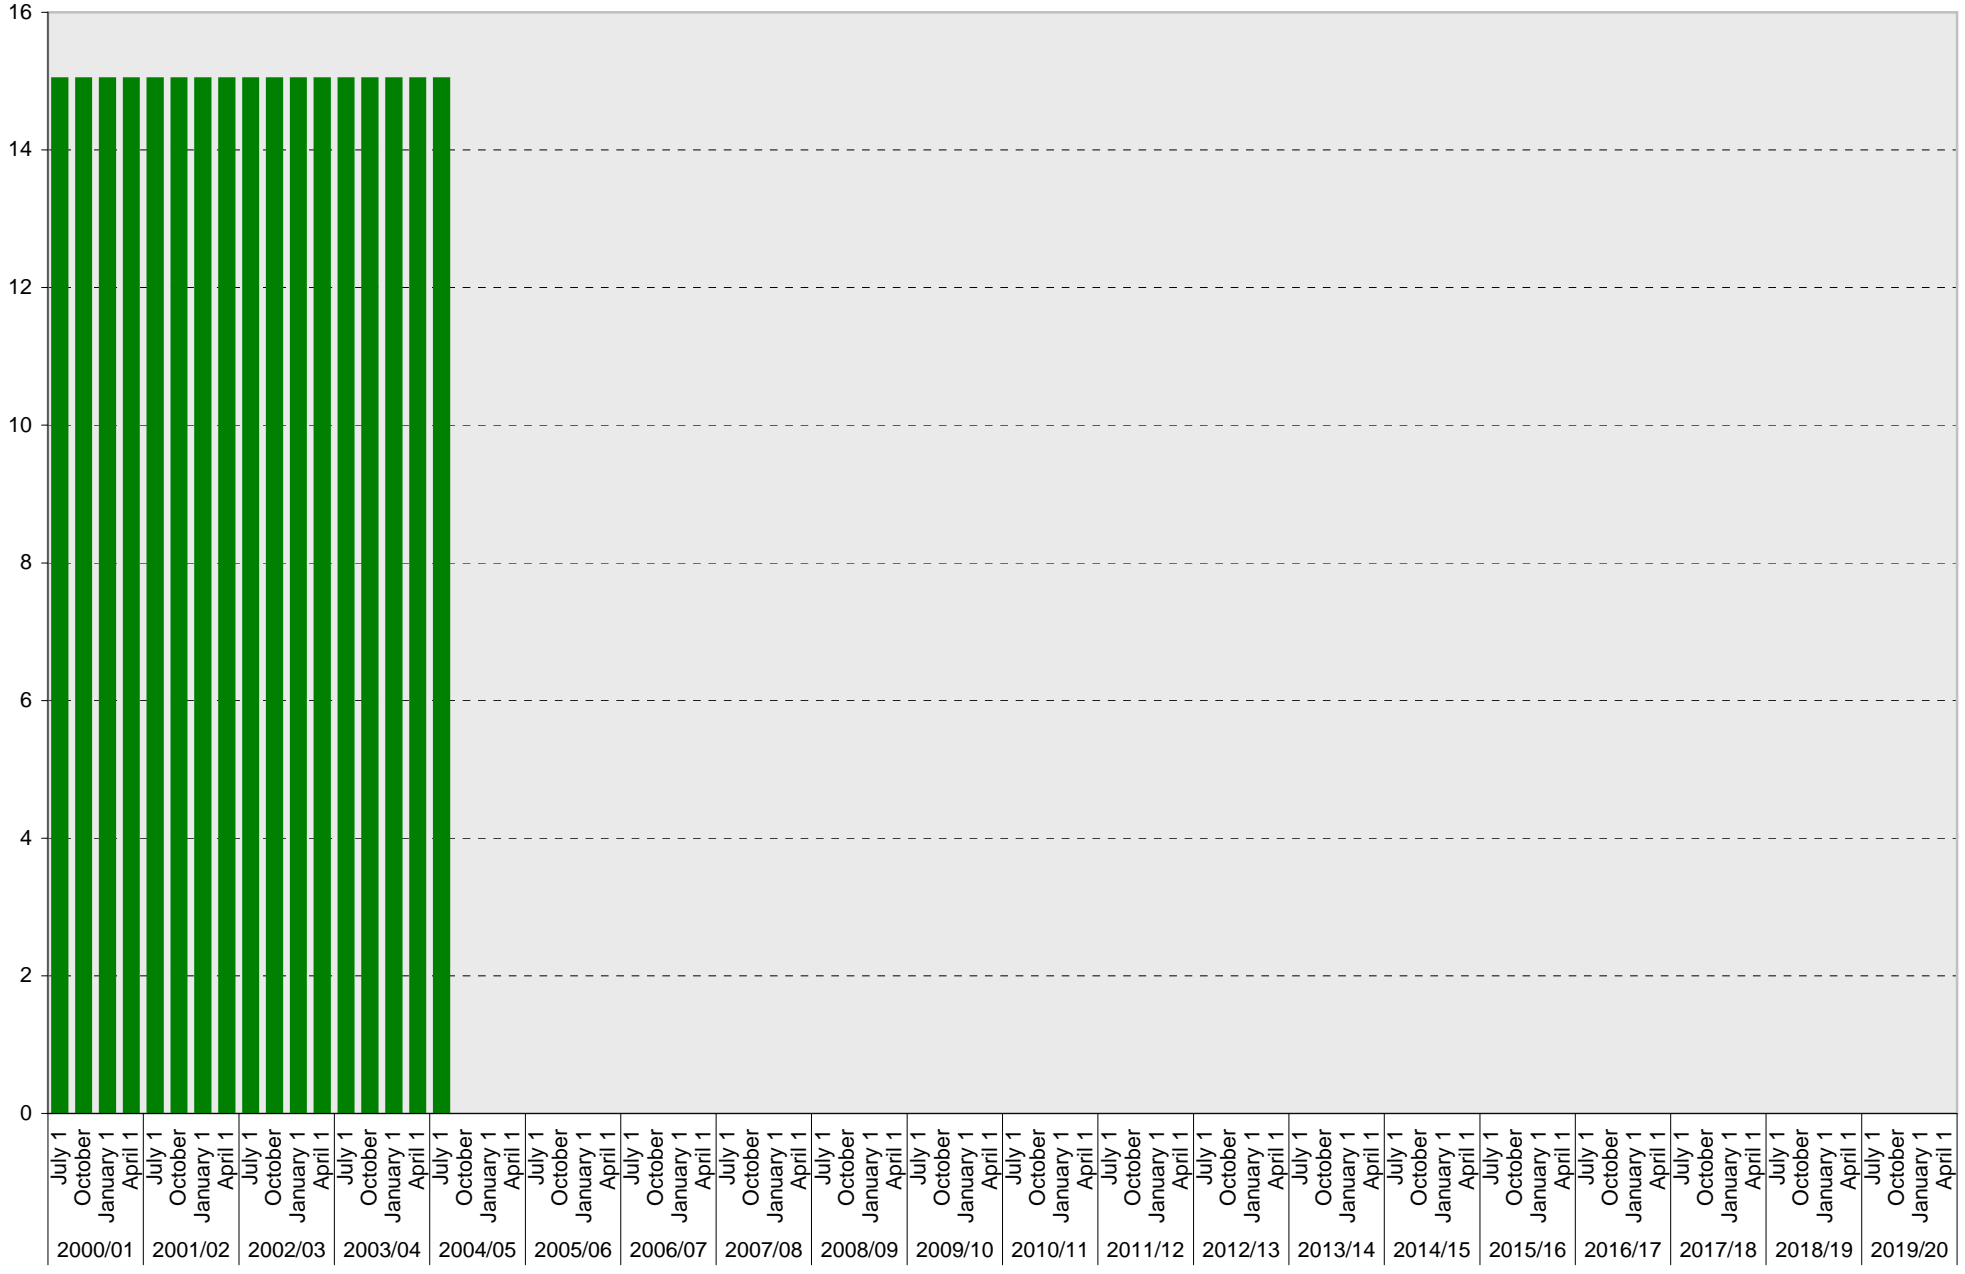

University of California, San Diego Parking Space Inventory

Lot P914: A Parking Spaces

■ A

University of California, San Diego Parking Space Inventory
Lot P914: B Parking Spaces

■ B

University of California, San Diego Parking Space Inventory

Lot P914: Accessible Parking Spaces

University of California, San Diego Parking Space Inventory

Lot P914: Total Parking Spaces

University of California, San Diego Parking Space Inventory
Lot P914

Date		Parking Spaces										Motorcycle Parking Sections	
		A	B	S	Visitor	Reserved	Allocated	Accessible	UC Vehicle	Service Yard	Loading		Total
2000/01	July 1	22	15									37	
	October 1	22	15									37	
	January 1	22	15									37	
	April 1	21	15					1				37	
2001/02	July 1	21	15					1				37	
	October 1	21	15					1				37	
	January 1	21	15					1				37	
	April 1	21	15					1				37	
2002/03	July 1	21	15					1				37	
	October 1	21	15					1				37	
	January 1	21	15					1				37	
	April 1	21	15					1				37	
2003/04	July 1	21	15					1				37	
	October 1	21	15					1				37	
	January 1	21	15					1				37	
	April 1	21	15					1				37	
2004/05	July 1	21	15					1				37	
	October 1	36						1				37	
	January 1	36						1				37	
	April 1	36						1				37	
2005/06	July 1	36						1				37	
	October 1	36						1				37	
	January 1	36						1				37	
	April 1	36						1				37	
2006/07	July 1	36						1				37	
	October 1	36						1				37	
	January 1	36						1				37	
	April 1	36						1				37	
2007/08	July 1	36						1				37	
	October 1	36						1				37	
	January 1	36						1				37	
	April 1	36						1				37	
2008/09	July 1	36						1				37	
	October 1	43						1				44	
	January 1	43						1				44	
	April 1	43						1				44	
2009/10	July 1	43						1				44	
	October 1	43						1				44	
	January 1	43						1				44	
	April 1	43						1				44	