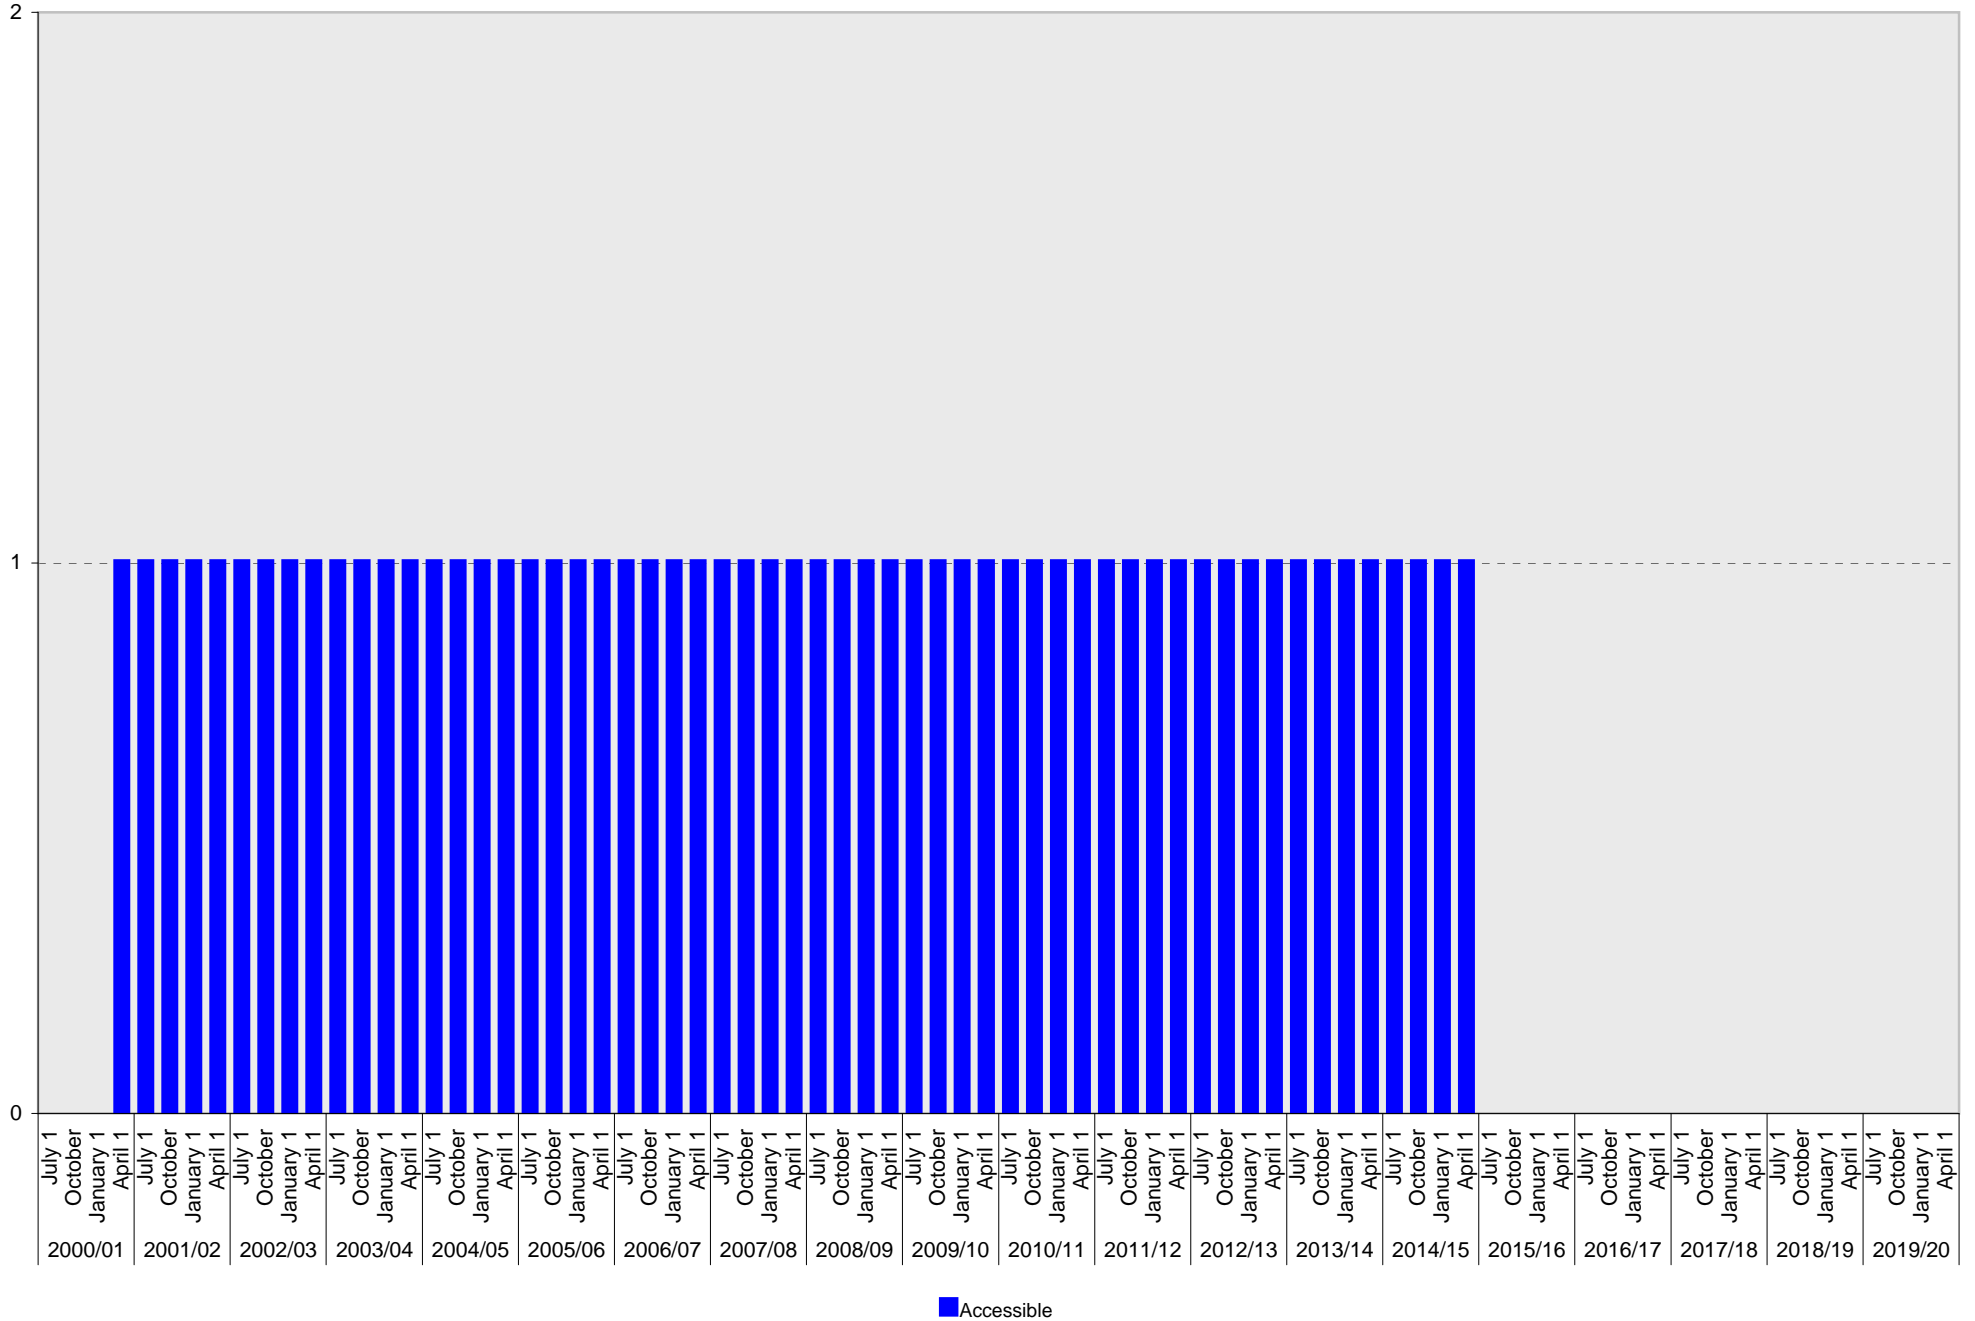

University of California, San Diego Parking Space Inventory

Lot P914: A Parking Spaces

■ A

University of California, San Diego Parking Space Inventory
Lot P914: B Parking Spaces

■ B

University of California, San Diego Parking Space Inventory

Lot P914: Accessible Parking Spaces

University of California, San Diego Parking Space Inventory

Lot P914: Total Parking Spaces

University of California, San Diego Parking Space Inventory
Lot P914

Date		Parking Spaces										Motorcycle Parking Sections	
		A	B	S	Visitor	Reserved	Allocated	Accessible	UC Vehicle	Service Yard	Loading		Total
2000/01	July 1	22	15									37	
	October 1	22	15									37	
	January 1	22	15									37	
	April 1	21	15					1				37	
2001/02	July 1	21	15					1				37	
	October 1	21	15					1				37	
	January 1	21	15					1				37	
	April 1	21	15					1				37	
2002/03	July 1	21	15					1				37	
	October 1	21	15					1				37	
	January 1	21	15					1				37	
	April 1	21	15					1				37	
2003/04	July 1	21	15					1				37	
	October 1	21	15					1				37	
	January 1	21	15					1				37	
	April 1	21	15					1				37	
2004/05	July 1	21	15					1				37	
	October 1	36						1				37	
	January 1	36						1				37	
	April 1	36						1				37	
2005/06	July 1	36						1				37	
	October 1	36						1				37	
	January 1	36						1				37	
	April 1	36						1				37	
2006/07	July 1	36						1				37	
	October 1	36						1				37	
	January 1	36						1				37	
	April 1	36						1				37	
2007/08	July 1	36						1				37	
	October 1	36						1				37	
	January 1	36						1				37	
	April 1	36						1				37	
2008/09	July 1	36						1				37	
	October 1	43						1				44	
	January 1	43						1				44	
	April 1	43						1				44	
2009/10	July 1	43						1				44	
	October 1	43						1				44	
	January 1	43						1				44	
	April 1	43						1				44	