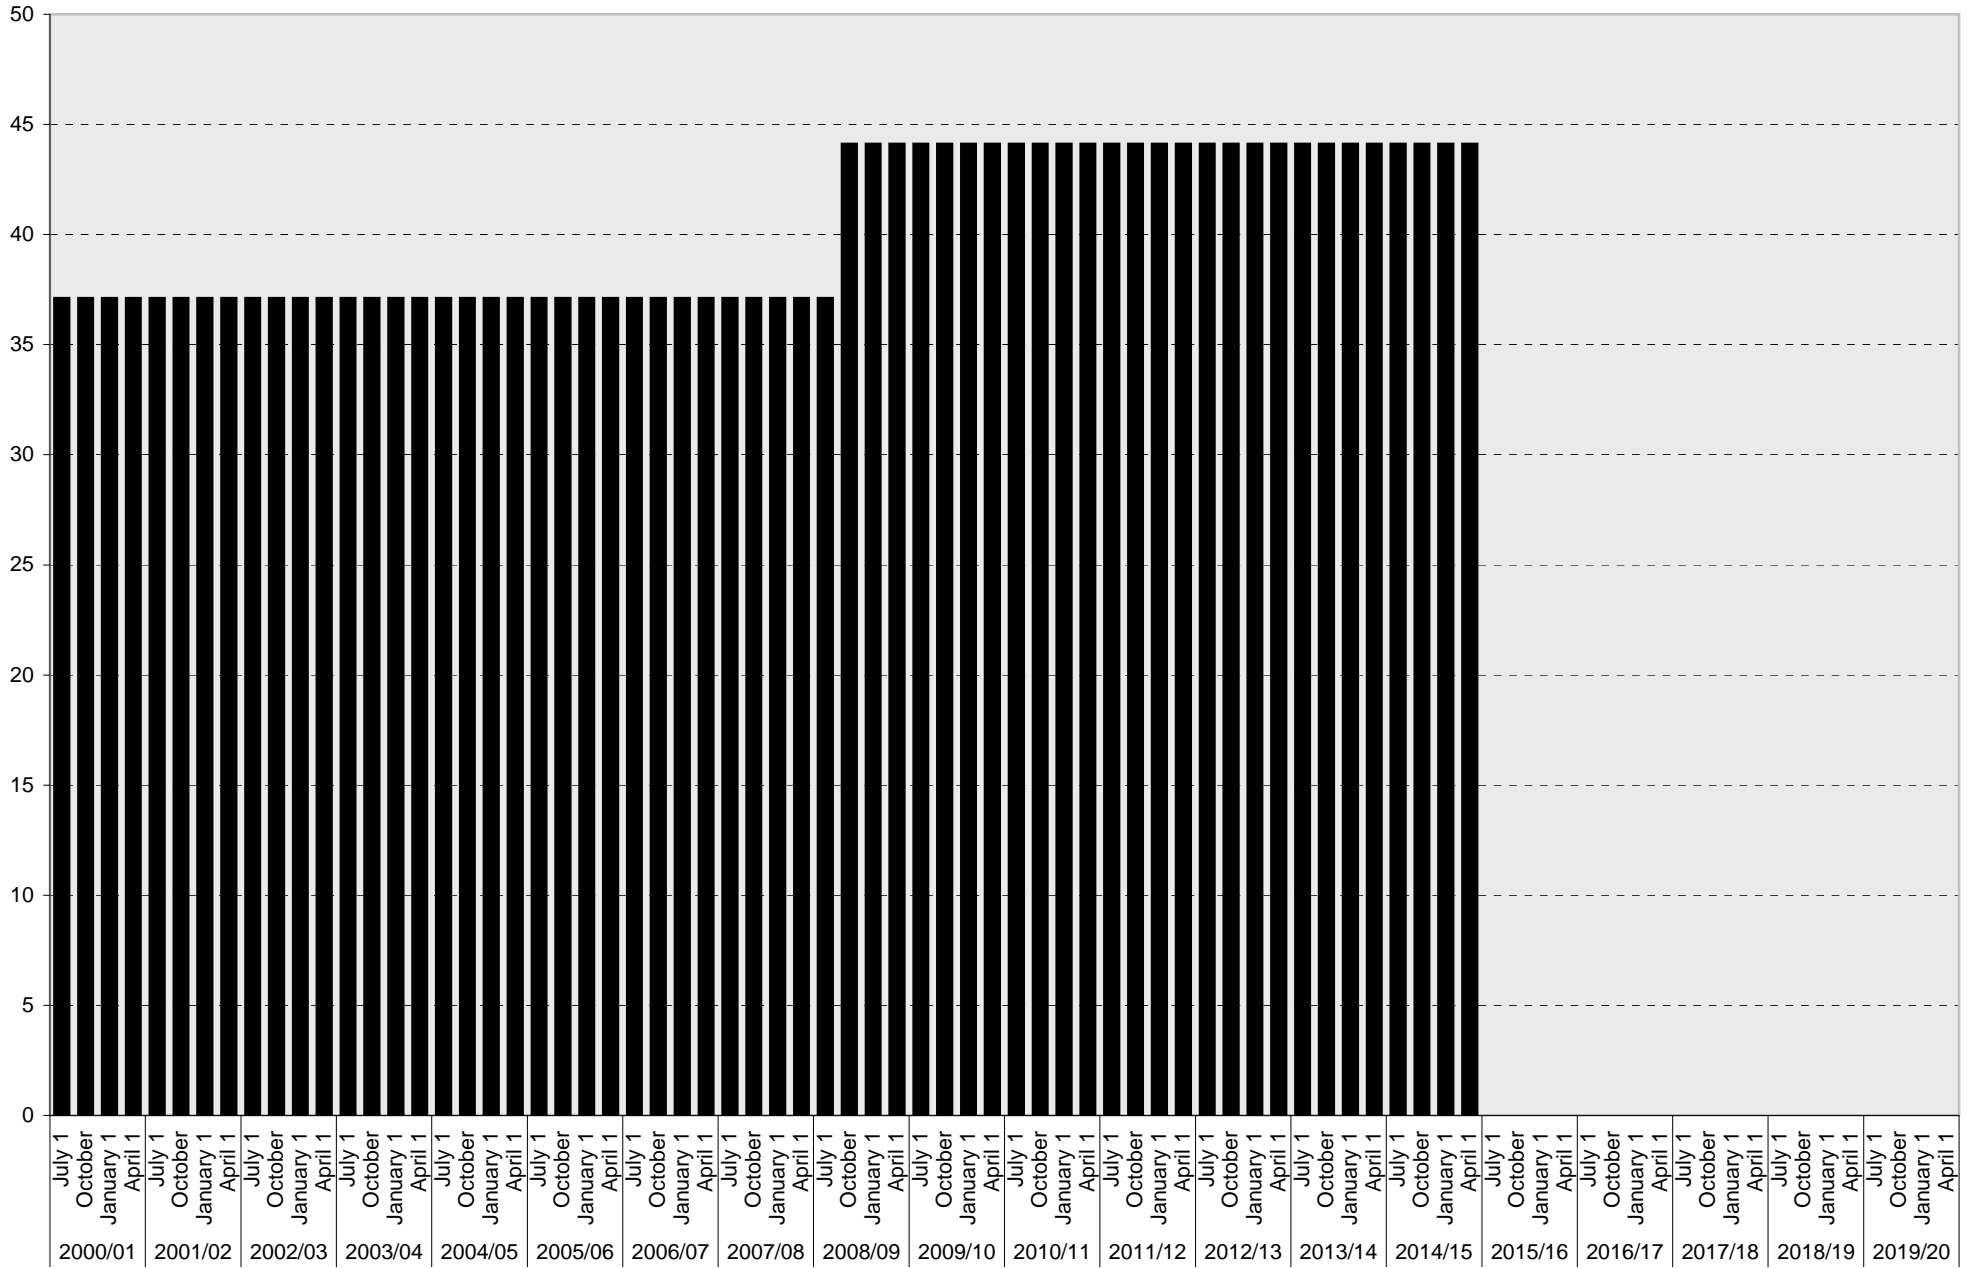

University of California, San Diego Parking Space Inventory

Lot P914: A Parking Spaces

■ A

University of California, San Diego Parking Space Inventory
Lot P914: B Parking Spaces

■ B

University of California, San Diego Parking Space Inventory

Lot P914: Accessible Parking Spaces

University of California, San Diego Parking Space Inventory

Lot P914: Total Parking Spaces

University of California, San Diego Parking Space Inventory
Lot P914

Date		Parking Spaces										Motorcycle Parking Sections	
		A	B	S	Visitor	Reserved	Allocated	Accessible	UC Vehicle	Service Yard	Loading		Total
2000/01	July 1	22	15									37	
	October 1	22	15									37	
	January 1	22	15									37	
	April 1	21	15					1				37	
2001/02	July 1	21	15					1				37	
	October 1	21	15					1				37	
	January 1	21	15					1				37	
	April 1	21	15					1				37	
2002/03	July 1	21	15					1				37	
	October 1	21	15					1				37	
	January 1	21	15					1				37	
	April 1	21	15					1				37	
2003/04	July 1	21	15					1				37	
	October 1	21	15					1				37	
	January 1	21	15					1				37	
	April 1	21	15					1				37	
2004/05	July 1	21	15					1				37	
	October 1	36						1				37	
	January 1	36						1				37	
	April 1	36						1				37	
2005/06	July 1	36						1				37	
	October 1	36						1				37	
	January 1	36						1				37	
	April 1	36						1				37	
2006/07	July 1	36						1				37	
	October 1	36						1				37	
	January 1	36						1				37	
	April 1	36						1				37	
2007/08	July 1	36						1				37	
	October 1	36						1				37	
	January 1	36						1				37	
	April 1	36						1				37	
2008/09	July 1	36						1				37	
	October 1	43						1				44	
	January 1	43						1				44	
	April 1	43						1				44	
2009/10	July 1	43						1				44	
	October 1	43						1				44	
	January 1	43						1				44	
	April 1	43						1				44	