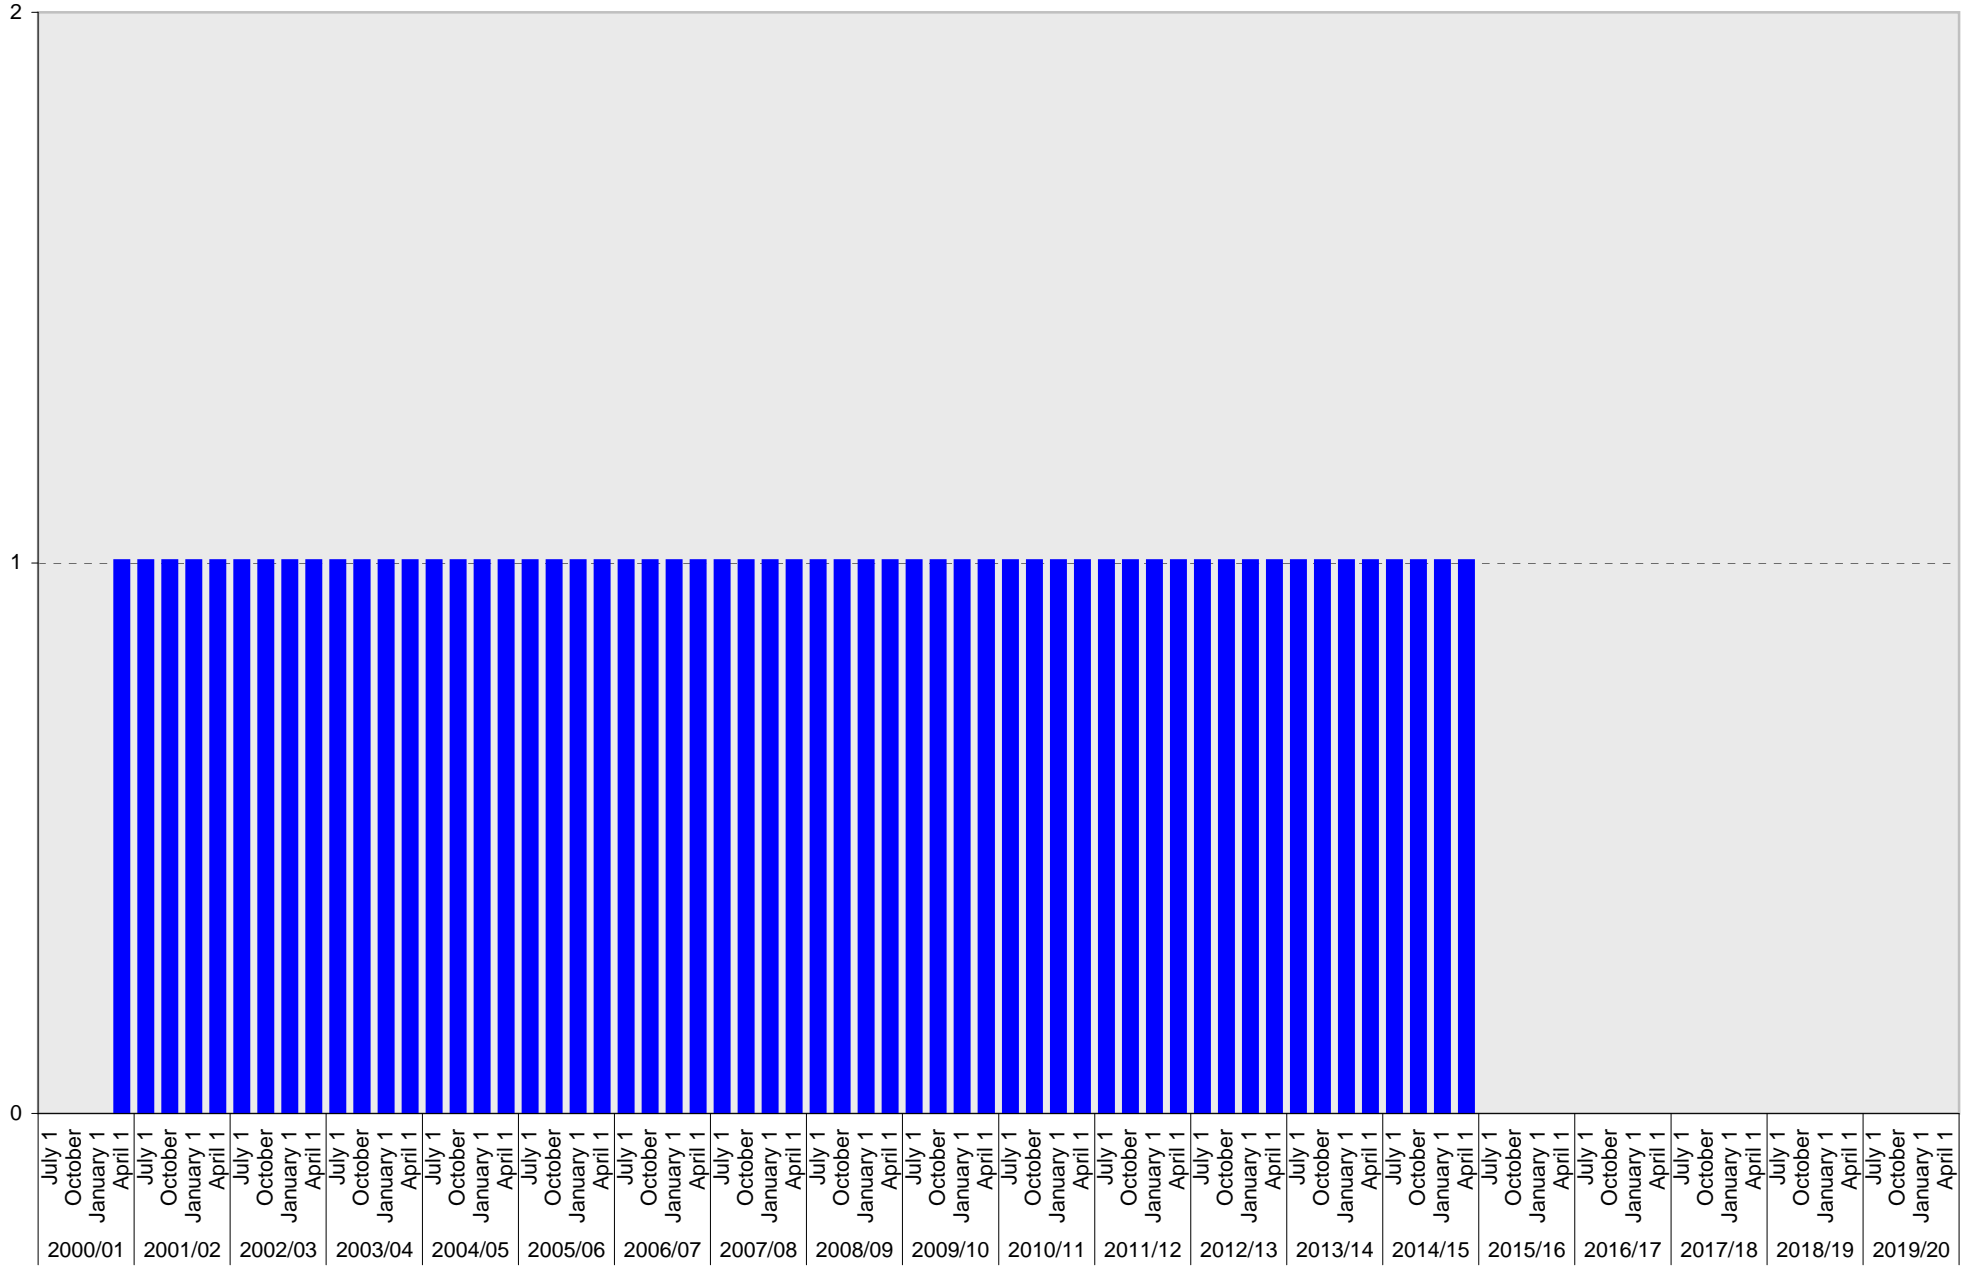

University of California, San Diego Parking Space Inventory

Lot P912: A Parking Spaces

University of California, San Diego Parking Space Inventory
Lot P912: Accessible Parking Spaces

■ Accessible

University of California, San Diego Parking Space Inventory

Lot P912: Total Parking Spaces

■ Total

University of California, San Diego Parking Space Inventory
Lot P912

Date		Parking Spaces										Motorcycle Parking Sections	
		A	B	S	Visitor	Reserved	Allocated	Accessible	UC Vehicle	Service Yard	Loading		Total
2000/01	July 1	37										37	
	October 1	37										37	
	January 1	37										37	
	April 1	36						1				37	
2001/02	July 1	36						1				37	
	October 1	37						1				38	
	January 1	37						1				38	
	April 1	37						1				38	
2002/03	July 1	37						1				38	
	October 1	37						1				38	
	January 1	37						1				38	
	April 1	37						1				38	
2003/04	July 1	37						1				38	
	October 1	37						1				38	
	January 1	37						1				38	
	April 1	37						1				38	
2004/05	July 1	37						1				38	
	October 1	37						1				38	
	January 1	37						1				38	
	April 1	37						1				38	
2005/06	July 1	37						1				38	
	October 1	37						1				38	
	January 1	37						1				38	
	April 1	37						1				38	
2006/07	July 1	37						1				38	
	October 1	37						1				38	
	January 1	37						1				38	
	April 1	37						1				38	
2007/08	July 1	37						1				38	
	October 1	37						1				38	
	January 1	37						1				38	
	April 1	37						1				38	
2008/09	July 1	37						1				38	
	October 1	45						1				46	
	January 1	45						1				46	
	April 1	45						1				46	
2009/10	July 1	45						1				46	
	October 1	45						1				46	
	January 1	45						1				46	
	April 1	45						1				46	