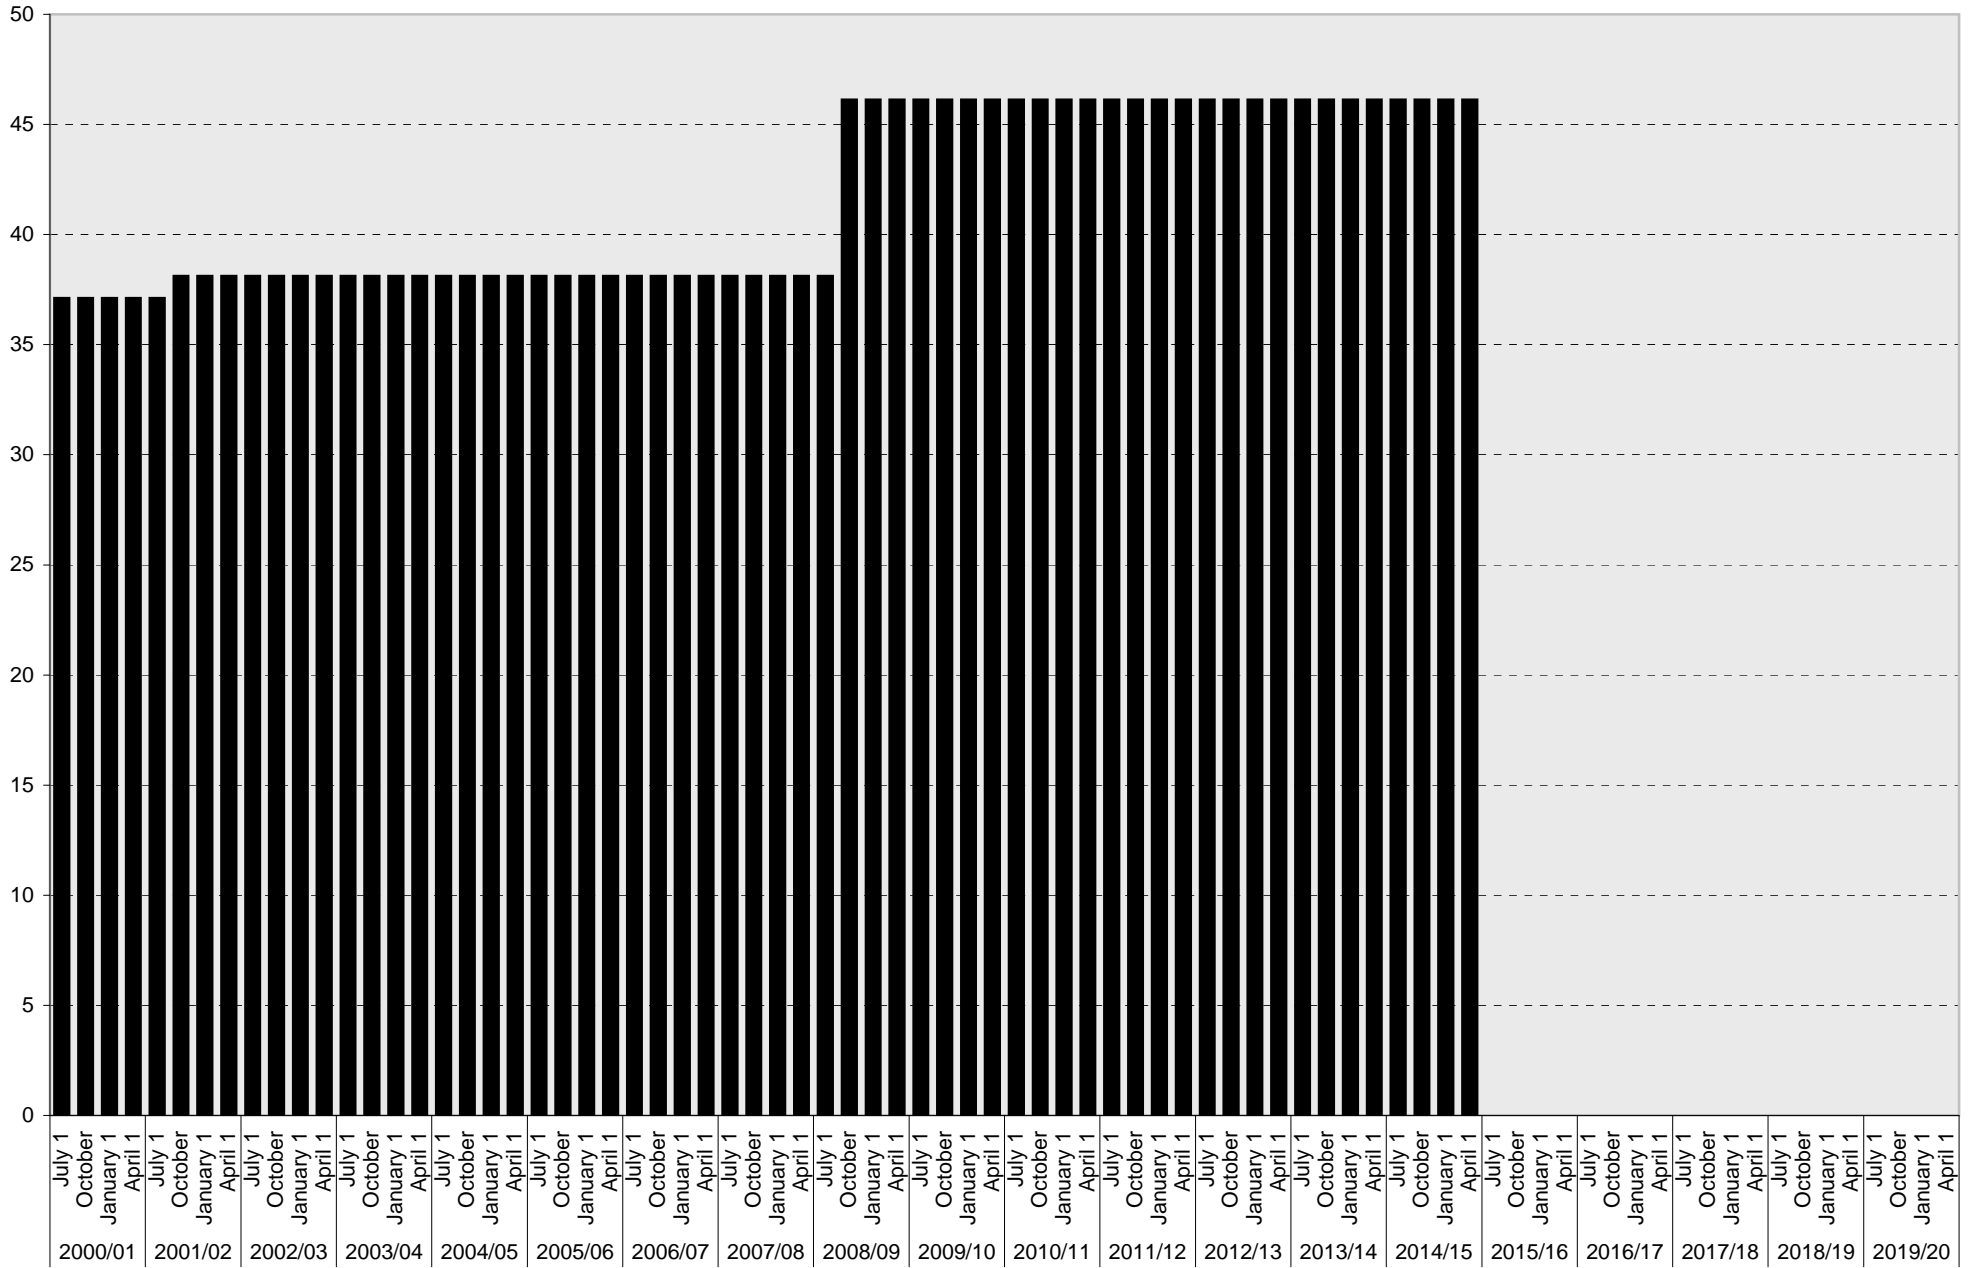

University of California, San Diego Parking Space Inventory

Lot P912: A Parking Spaces

University of California, San Diego Parking Space Inventory
Lot P912: Accessible Parking Spaces

■ Accessible

University of California, San Diego Parking Space Inventory

Lot P912: Total Parking Spaces

■ Total

University of California, San Diego Parking Space Inventory
Lot P912

Date		Parking Spaces										Motorcycle Parking Sections	
		A	B	S	Visitor	Reserved	Allocated	Accessible	UC Vehicle	Service Yard	Loading		Total
2000/01	July 1	37										37	
	October 1	37										37	
	January 1	37										37	
	April 1	36						1				37	
2001/02	July 1	36						1				37	
	October 1	37						1				38	
	January 1	37						1				38	
	April 1	37						1				38	
2002/03	July 1	37						1				38	
	October 1	37						1				38	
	January 1	37						1				38	
	April 1	37						1				38	
2003/04	July 1	37						1				38	
	October 1	37						1				38	
	January 1	37						1				38	
	April 1	37						1				38	
2004/05	July 1	37						1				38	
	October 1	37						1				38	
	January 1	37						1				38	
	April 1	37						1				38	
2005/06	July 1	37						1				38	
	October 1	37						1				38	
	January 1	37						1				38	
	April 1	37						1				38	
2006/07	July 1	37						1				38	
	October 1	37						1				38	
	January 1	37						1				38	
	April 1	37						1				38	
2007/08	July 1	37						1				38	
	October 1	37						1				38	
	January 1	37						1				38	
	April 1	37						1				38	
2008/09	July 1	37						1				38	
	October 1	45						1				46	
	January 1	45						1				46	
	April 1	45						1				46	
2009/10	July 1	45						1				46	
	October 1	45						1				46	
	January 1	45						1				46	
	April 1	45						1				46	