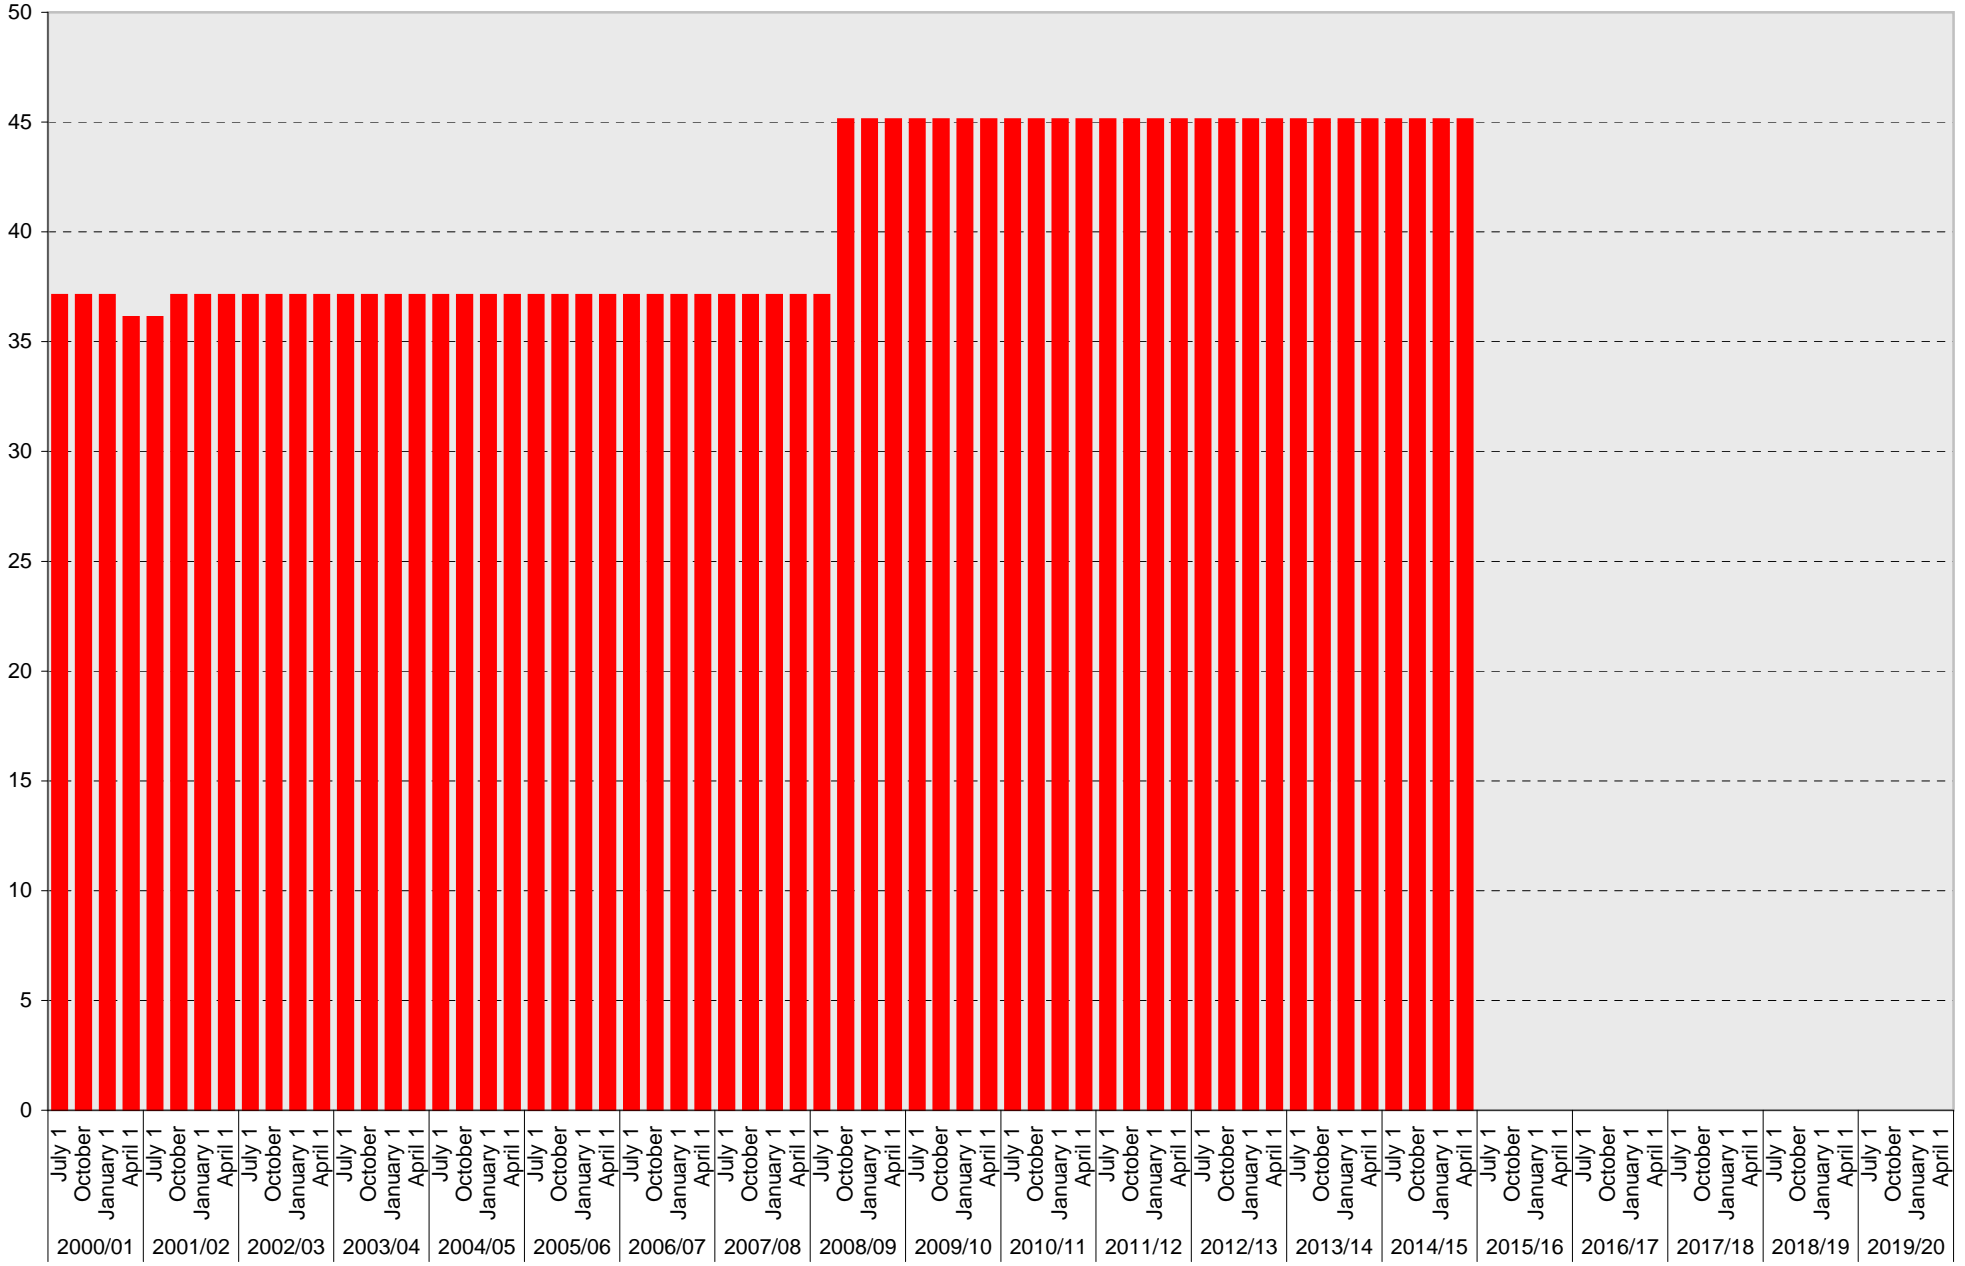

University of California, San Diego Parking Space Inventory

Lot P912: A Parking Spaces

University of California, San Diego Parking Space Inventory
Lot P912: Accessible Parking Spaces

■ Accessible

University of California, San Diego Parking Space Inventory

Lot P912: Total Parking Spaces

■ Total

University of California, San Diego Parking Space Inventory
Lot P912

Date		Parking Spaces										Motorcycle Parking Sections	
		A	B	S	Visitor	Reserved	Allocated	Accessible	UC Vehicle	Service Yard	Loading		Total
2000/01	July 1	37										37	
	October 1	37										37	
	January 1	37										37	
	April 1	36						1				37	
2001/02	July 1	36						1				37	
	October 1	37						1				38	
	January 1	37						1				38	
	April 1	37						1				38	
2002/03	July 1	37						1				38	
	October 1	37						1				38	
	January 1	37						1				38	
	April 1	37						1				38	
2003/04	July 1	37						1				38	
	October 1	37						1				38	
	January 1	37						1				38	
	April 1	37						1				38	
2004/05	July 1	37						1				38	
	October 1	37						1				38	
	January 1	37						1				38	
	April 1	37						1				38	
2005/06	July 1	37						1				38	
	October 1	37						1				38	
	January 1	37						1				38	
	April 1	37						1				38	
2006/07	July 1	37						1				38	
	October 1	37						1				38	
	January 1	37						1				38	
	April 1	37						1				38	
2007/08	July 1	37						1				38	
	October 1	37						1				38	
	January 1	37						1				38	
	April 1	37						1				38	
2008/09	July 1	37						1				38	
	October 1	45						1				46	
	January 1	45						1				46	
	April 1	45						1				46	
2009/10	July 1	45						1				46	
	October 1	45						1				46	
	January 1	45						1				46	
	April 1	45						1				46	