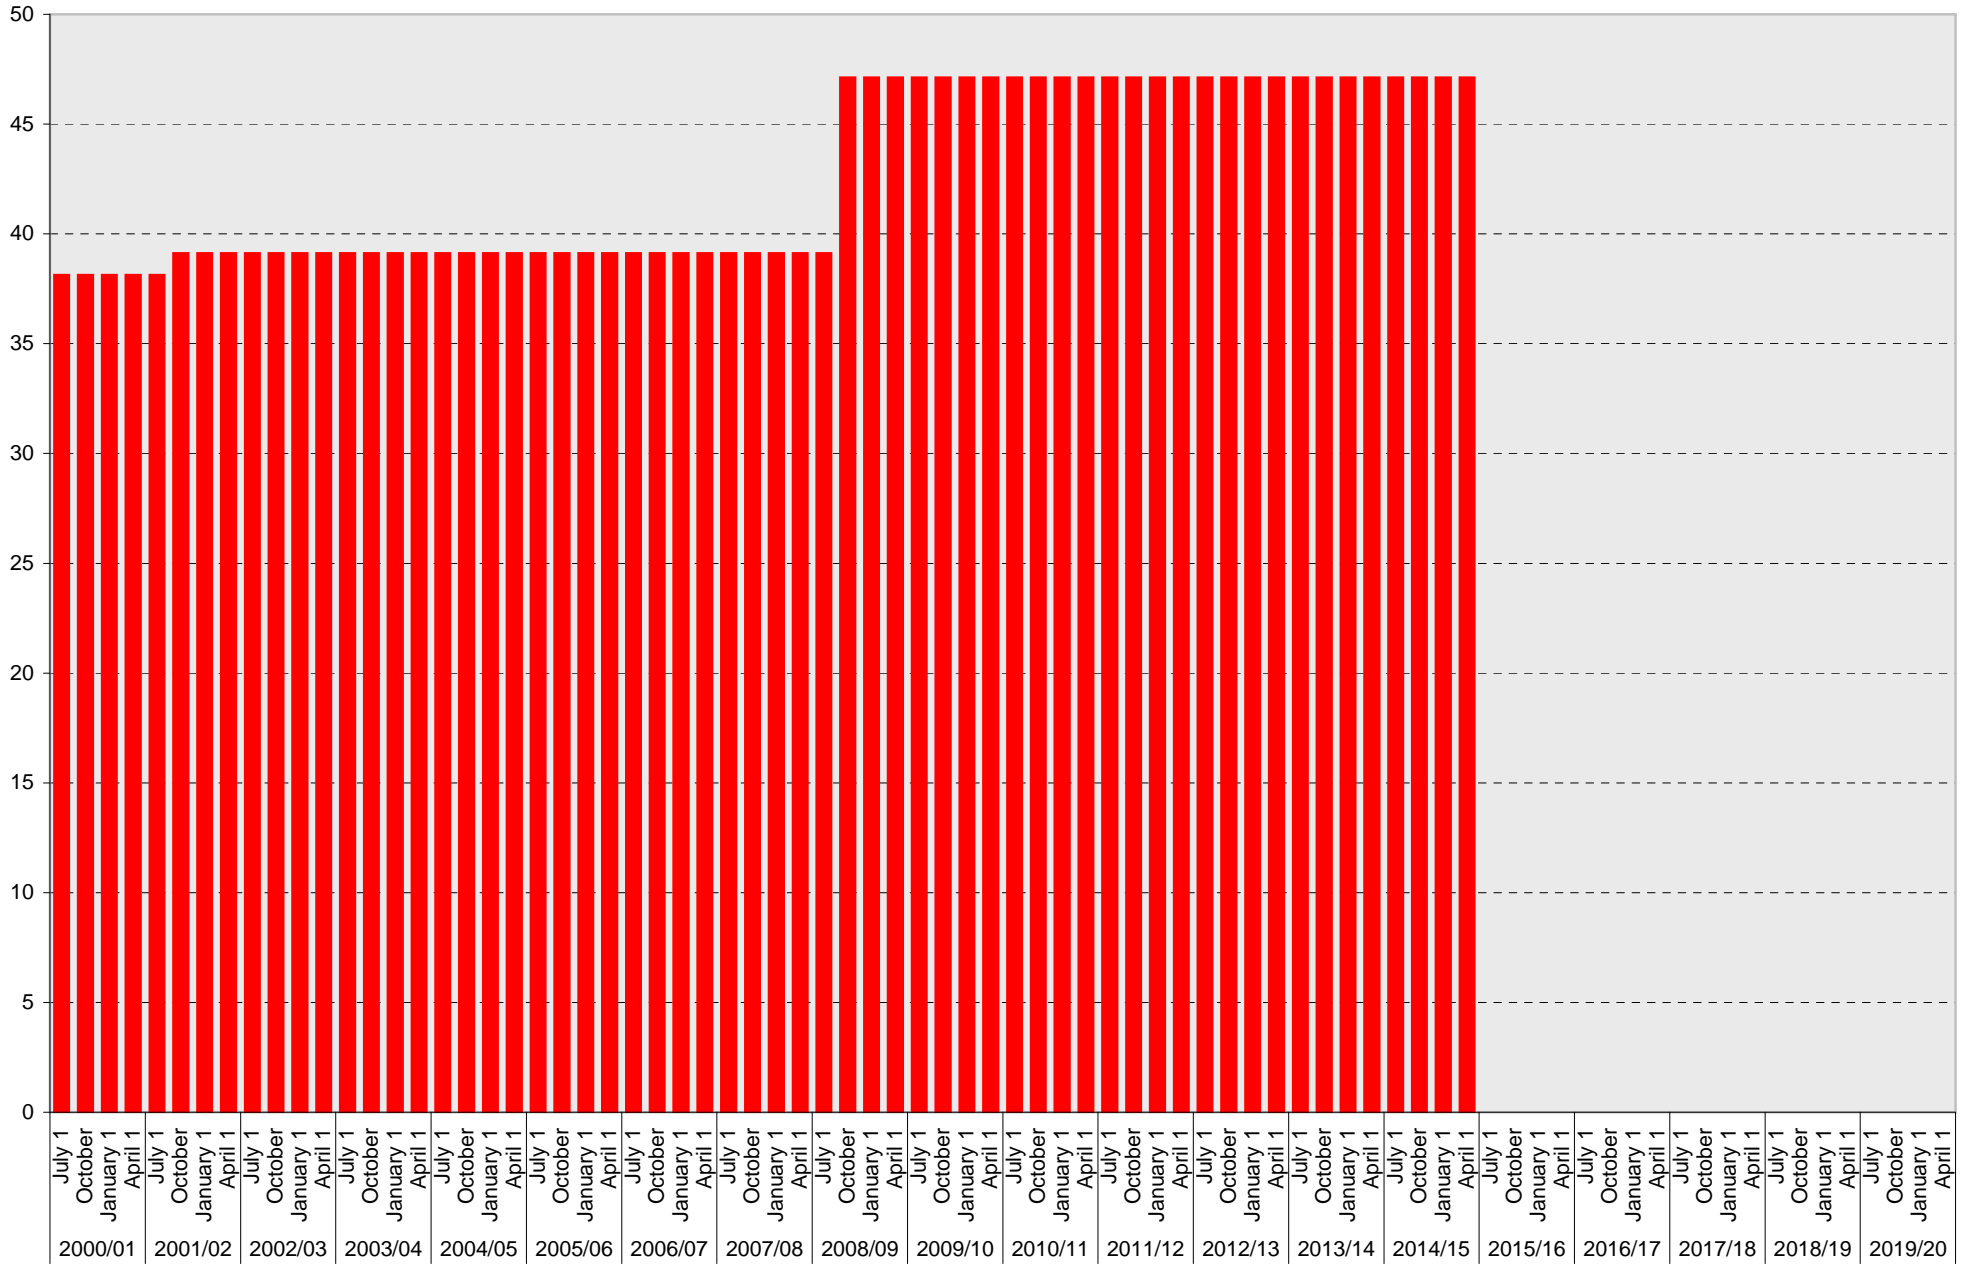

# University of California, San Diego Parking Space Inventory

## Lot P911: A Parking Spaces

■ A

## Lot P911: Total Parking Spaces

■ Total

University of California, San Diego Parking Space Inventory  
 Lot P911: Visitor Parking Spaces

Date		Visitor Parking Spaces			
		Meter	Pay and Display	Pay by Space	Pay upon Exit
2000/01	July 1				
	October 1				
	January 1				
	April 1				
2001/02	July 1				
	October 1				
	January 1				
	April 1				
2002/03	July 1				
	October 1				
	January 1				
	April 1				
2003/04	July 1				
	October 1				
	January 1				
	April 1				
2004/05	July 1				
	October 1				
	January 1				
	April 1				
2005/06	July 1				
	October 1				
	January 1				
	April 1				
2006/07	July 1				
	October 1				
	January 1				
	April 1				
2007/08	July 1				
	October 1				
	January 1				
	April 1				
2008/09	July 1				
	October 1				
	January 1				
	April 1				
2009/10	July 1				
	October 1				
	January 1				
	April 1				

Date		Visitor Parking Spaces			
		Meter	Pay and Display	Pay by Space	Pay upon Exit
2010/11	July 1				
	October 1				
	January 1				
	April 1				
2011/12	July 1				
	October 1				
	January 1				
	April 1				
2012/13	July 1				
	October 1				
	January 1				
	April 1				
2013/14	July 1				
	October 1				
	January 1				
	April 1				
2014/15	July 1				
	October 1				
	January 1				
	April 1				
2015/16	July 1				
	October 1				
	January 1				
	April 1				
2016/17	July 1				
	October 1				
	January 1				
	April 1				
2017/18	July 1				
	October 1				
	January 1				
	April 1				
2018/19	July 1				
	October 1				
	January 1				
	April 1				
2019/20	July 1				
	October 1				
	January 1				
	April 1				