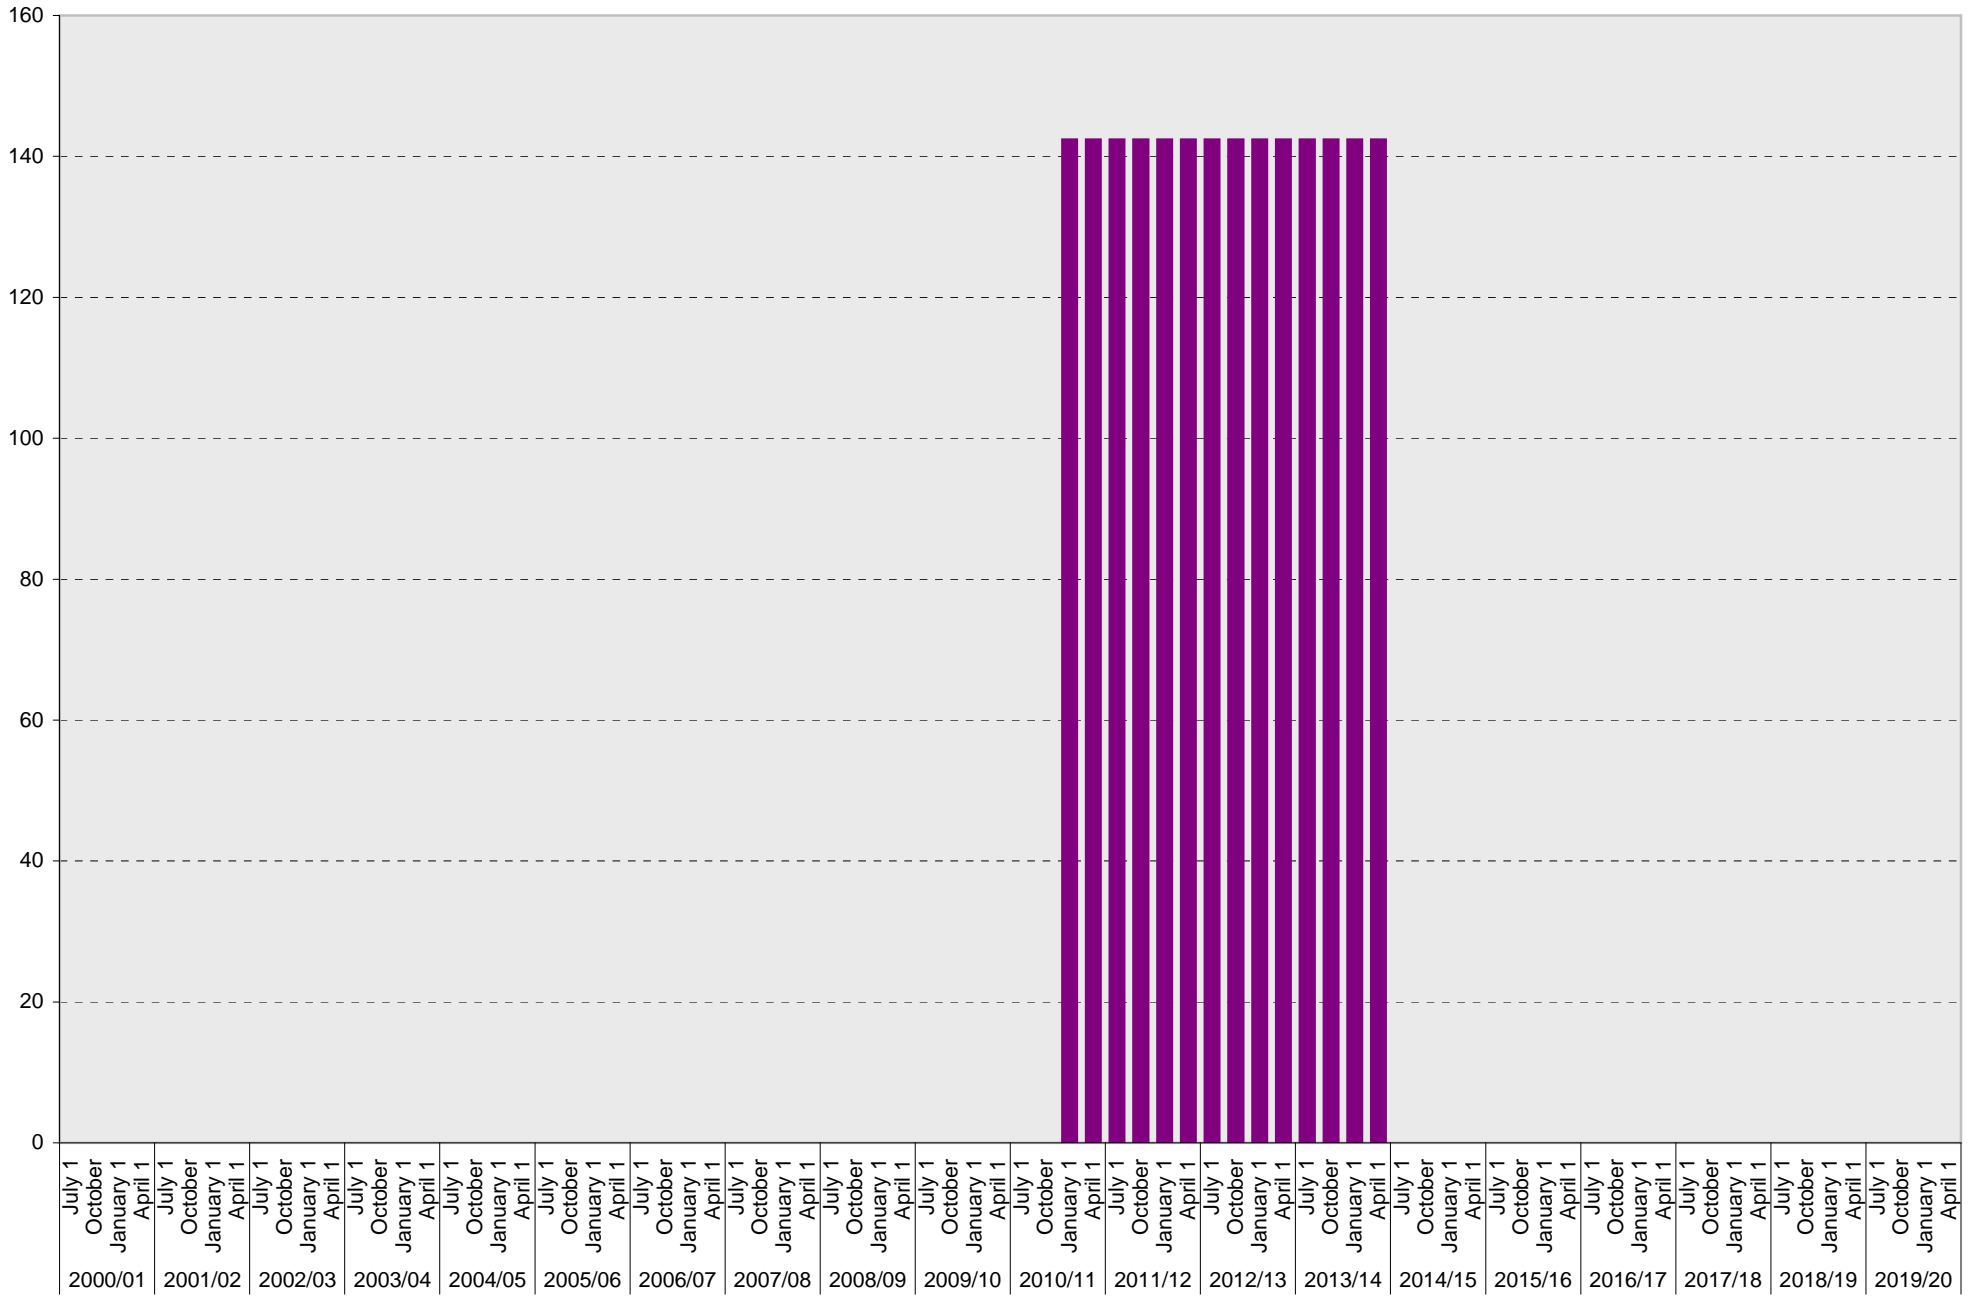

University of California, San Diego Parking Space Inventory

Lot P783: Allocated: Total Parking Spaces

■ Allocated: Total