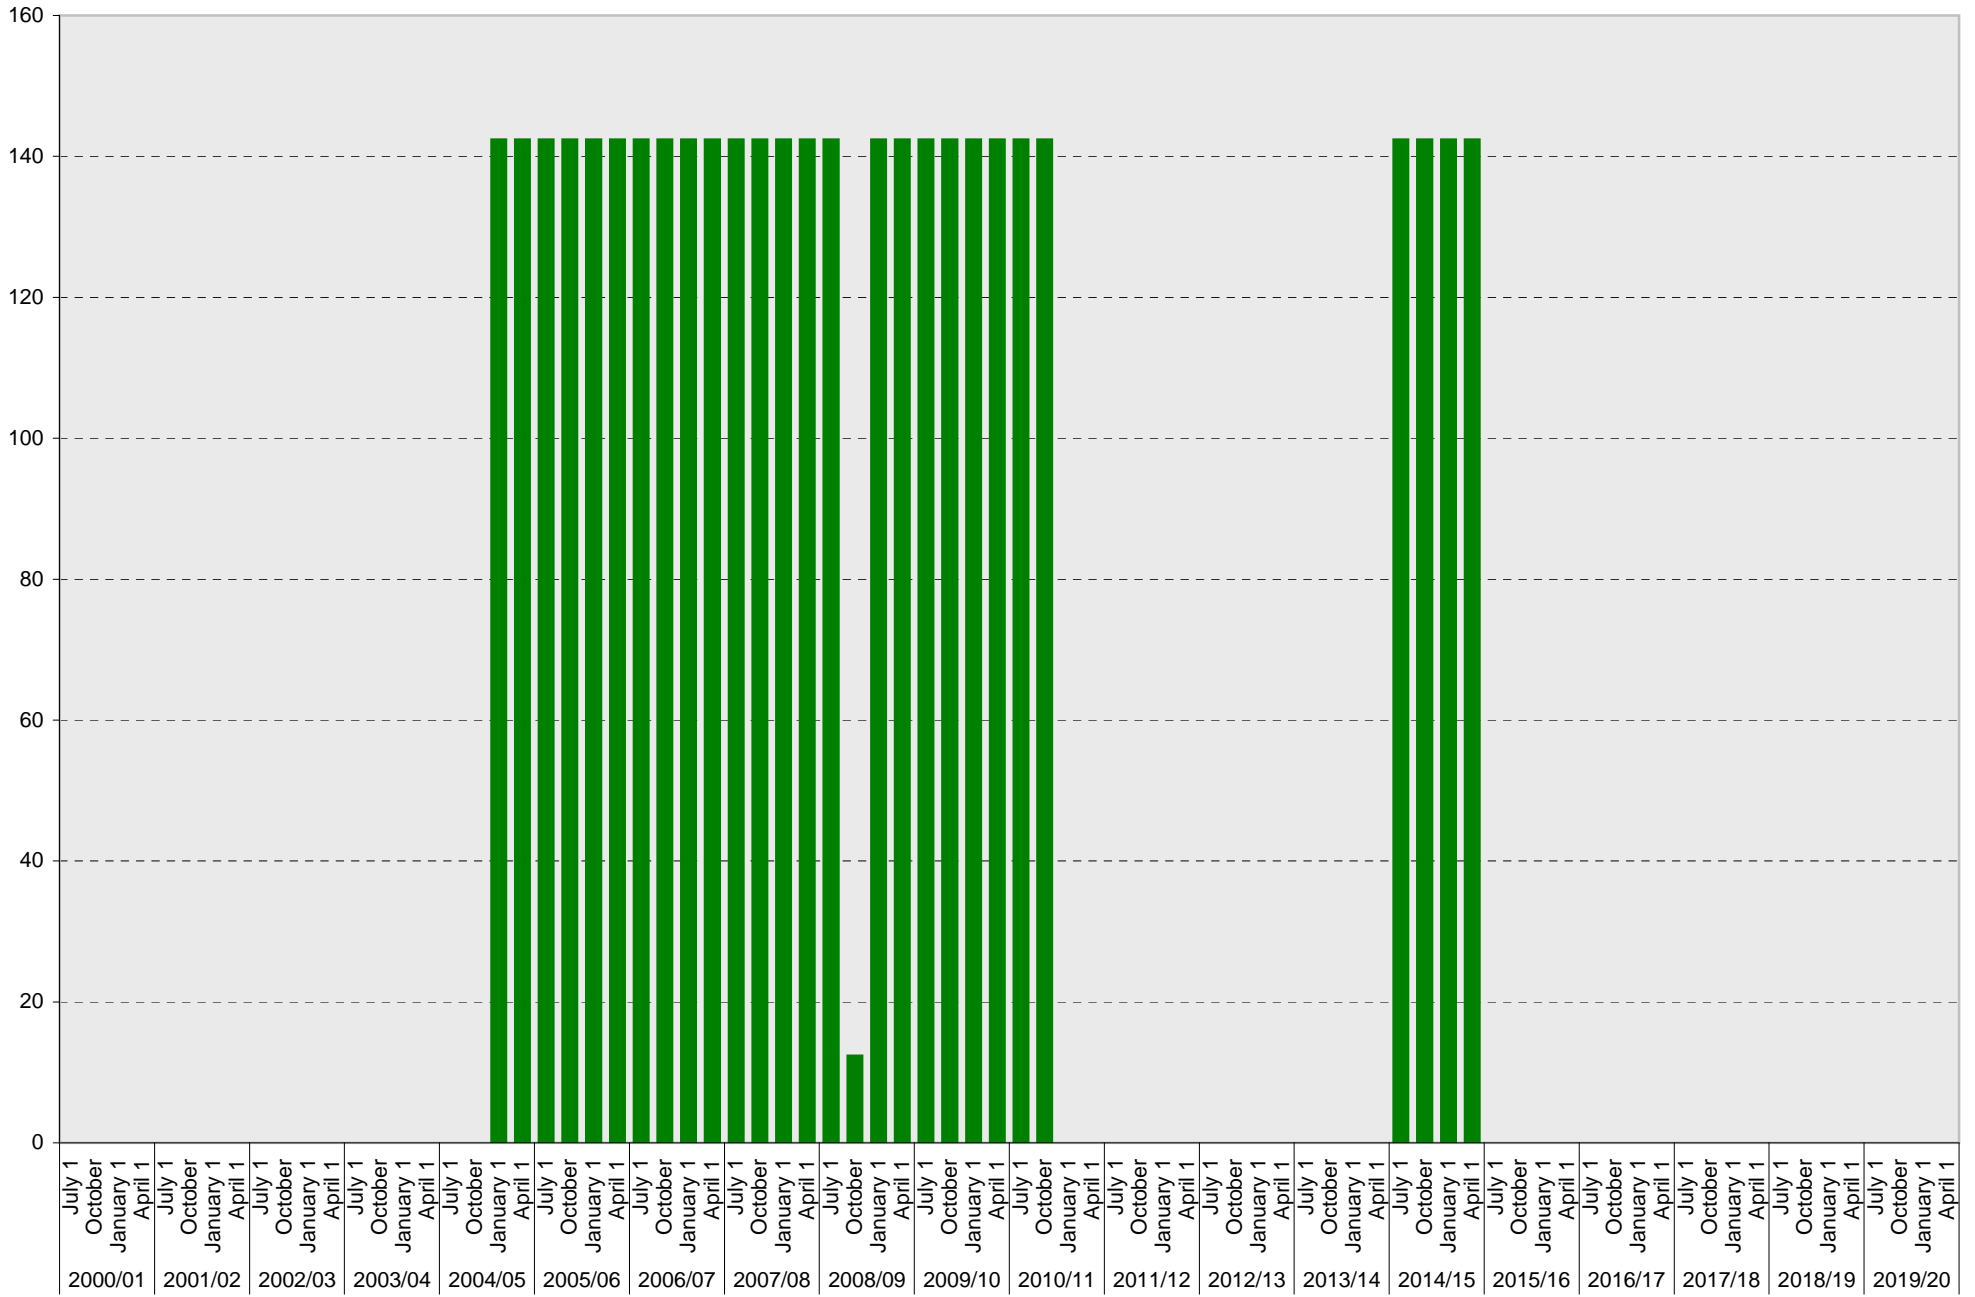

# University of California, San Diego Parking Space Inventory

## Lot P783: B Parking Spaces

■ B