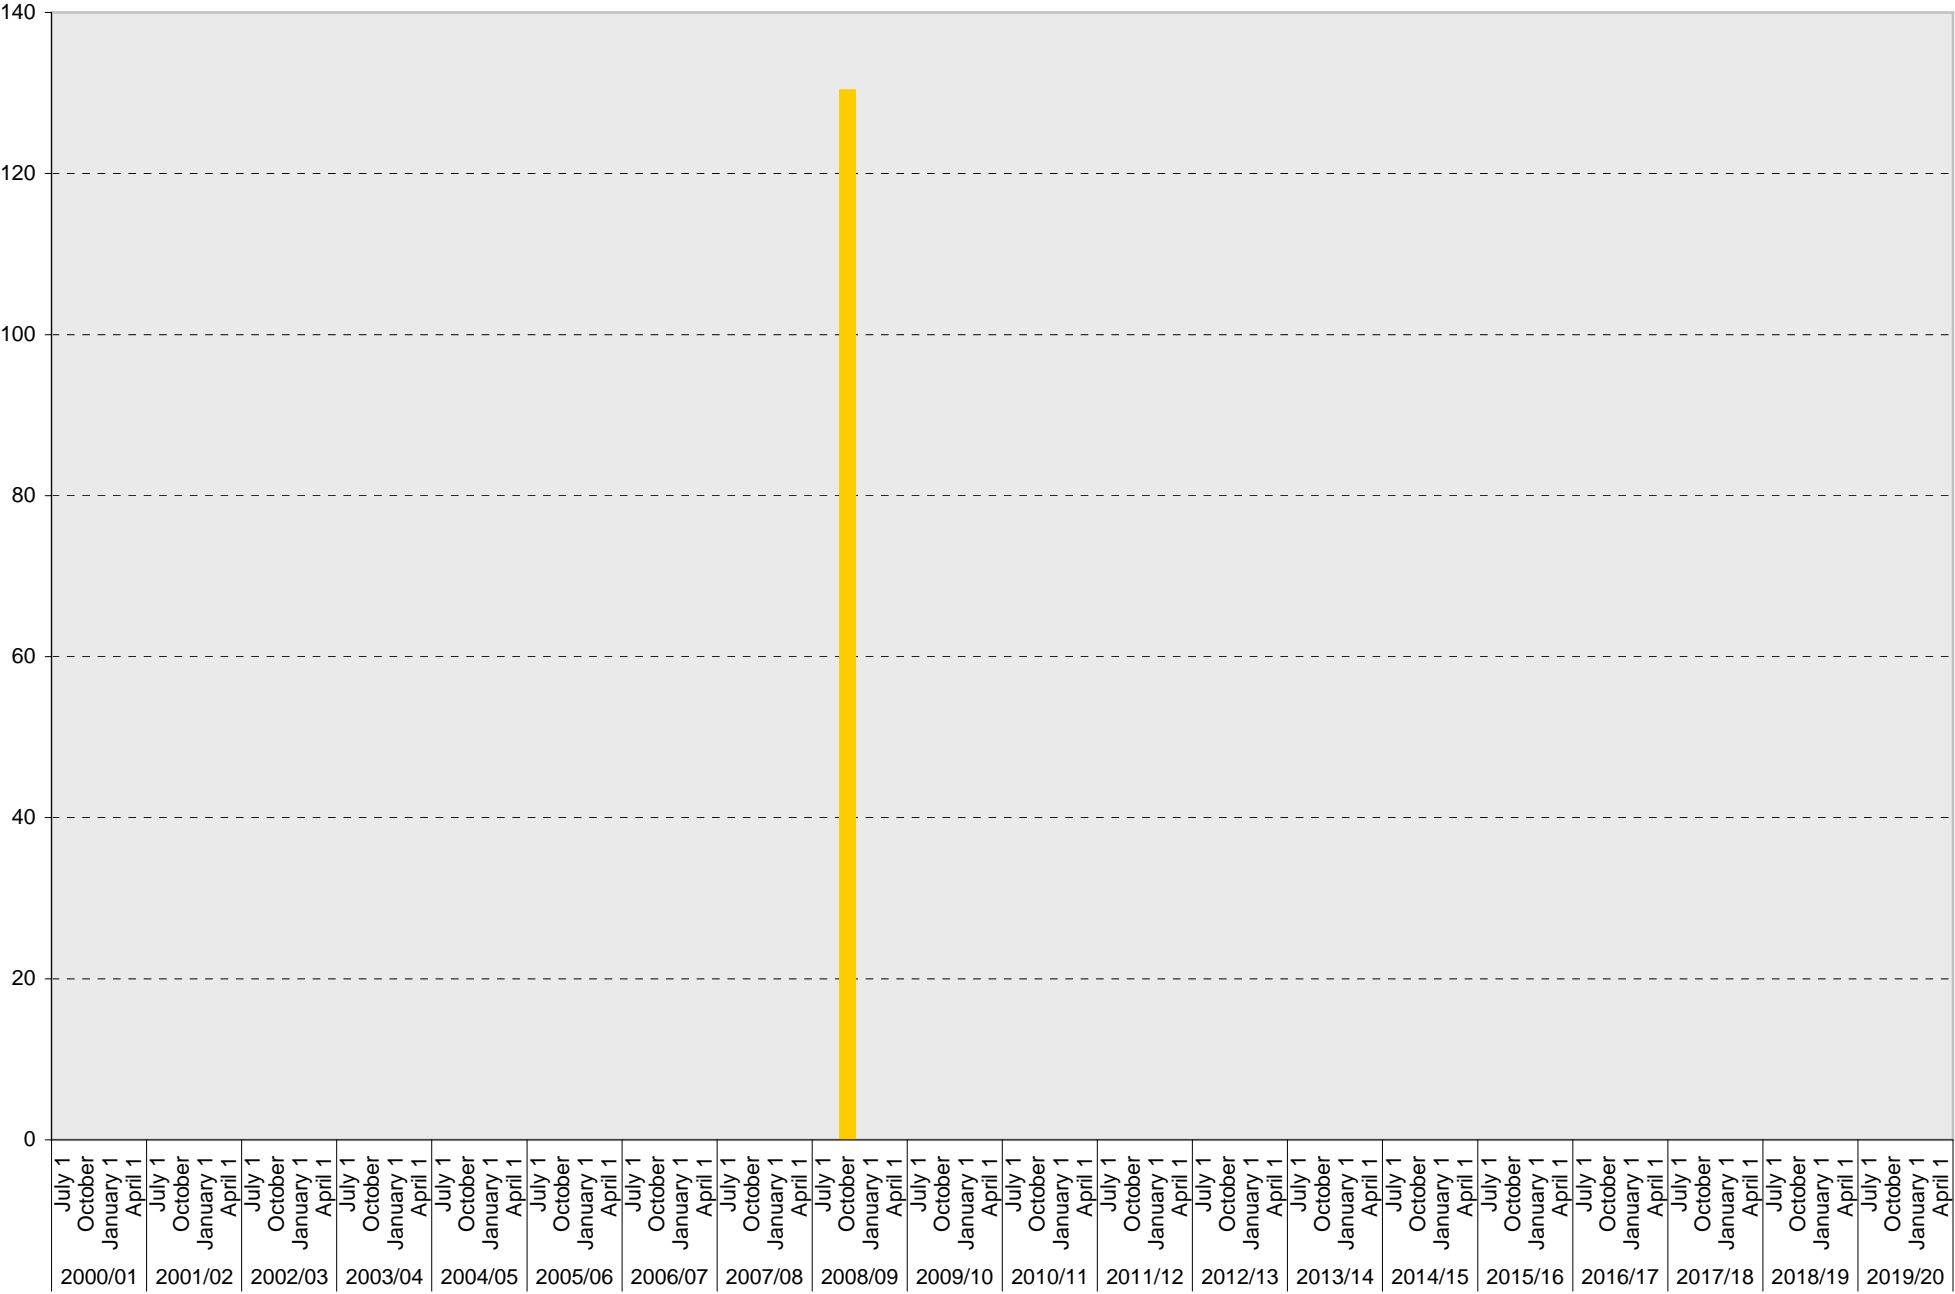

University of California, San Diego Parking Space Inventory

Lot P783: S Parking Spaces

■ s