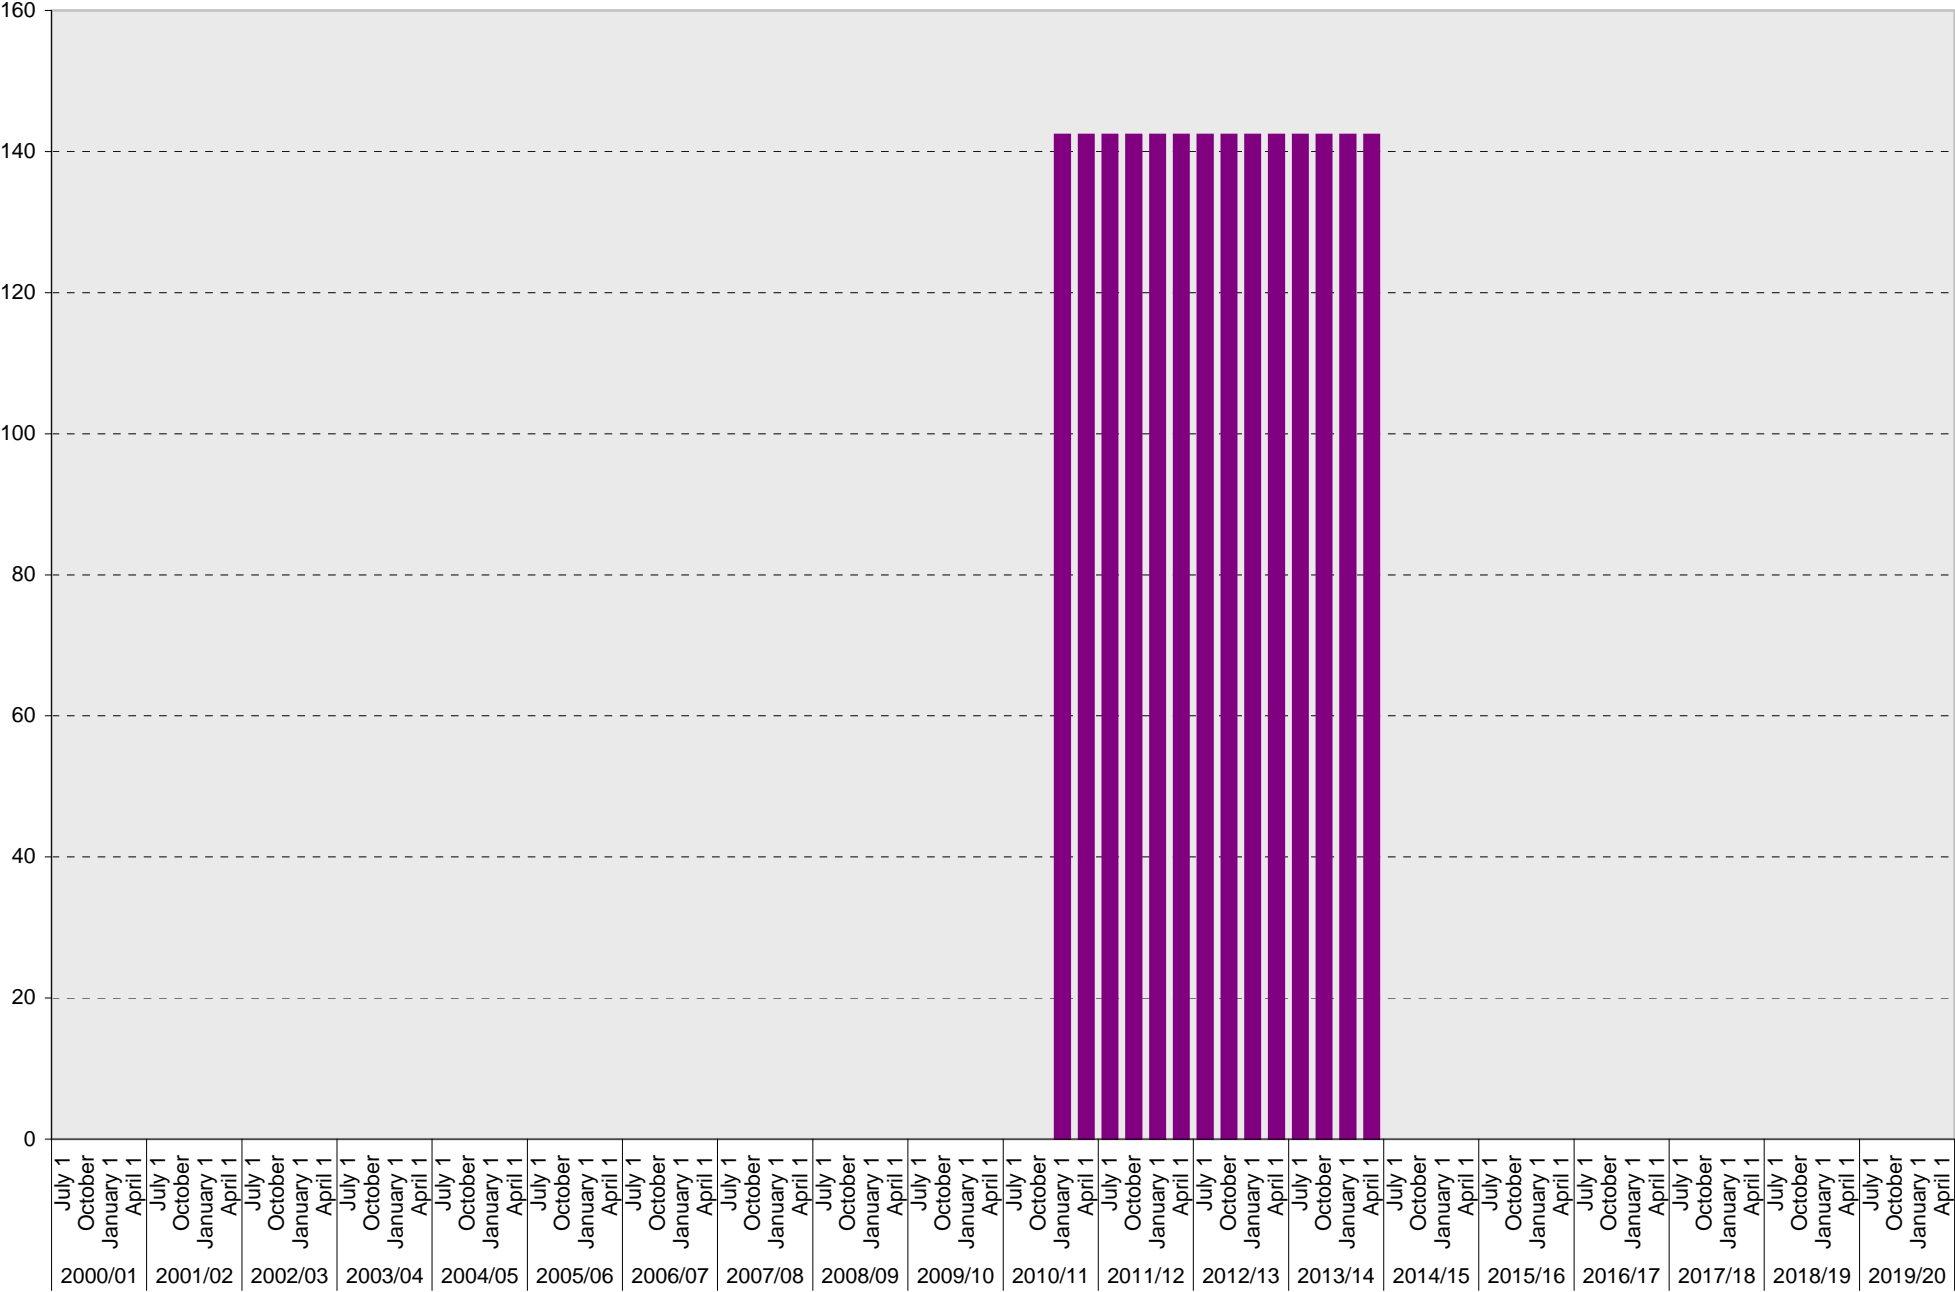

## Lot P783: Allocated: Lot Specific Parking Parking Spaces

■ Allocated