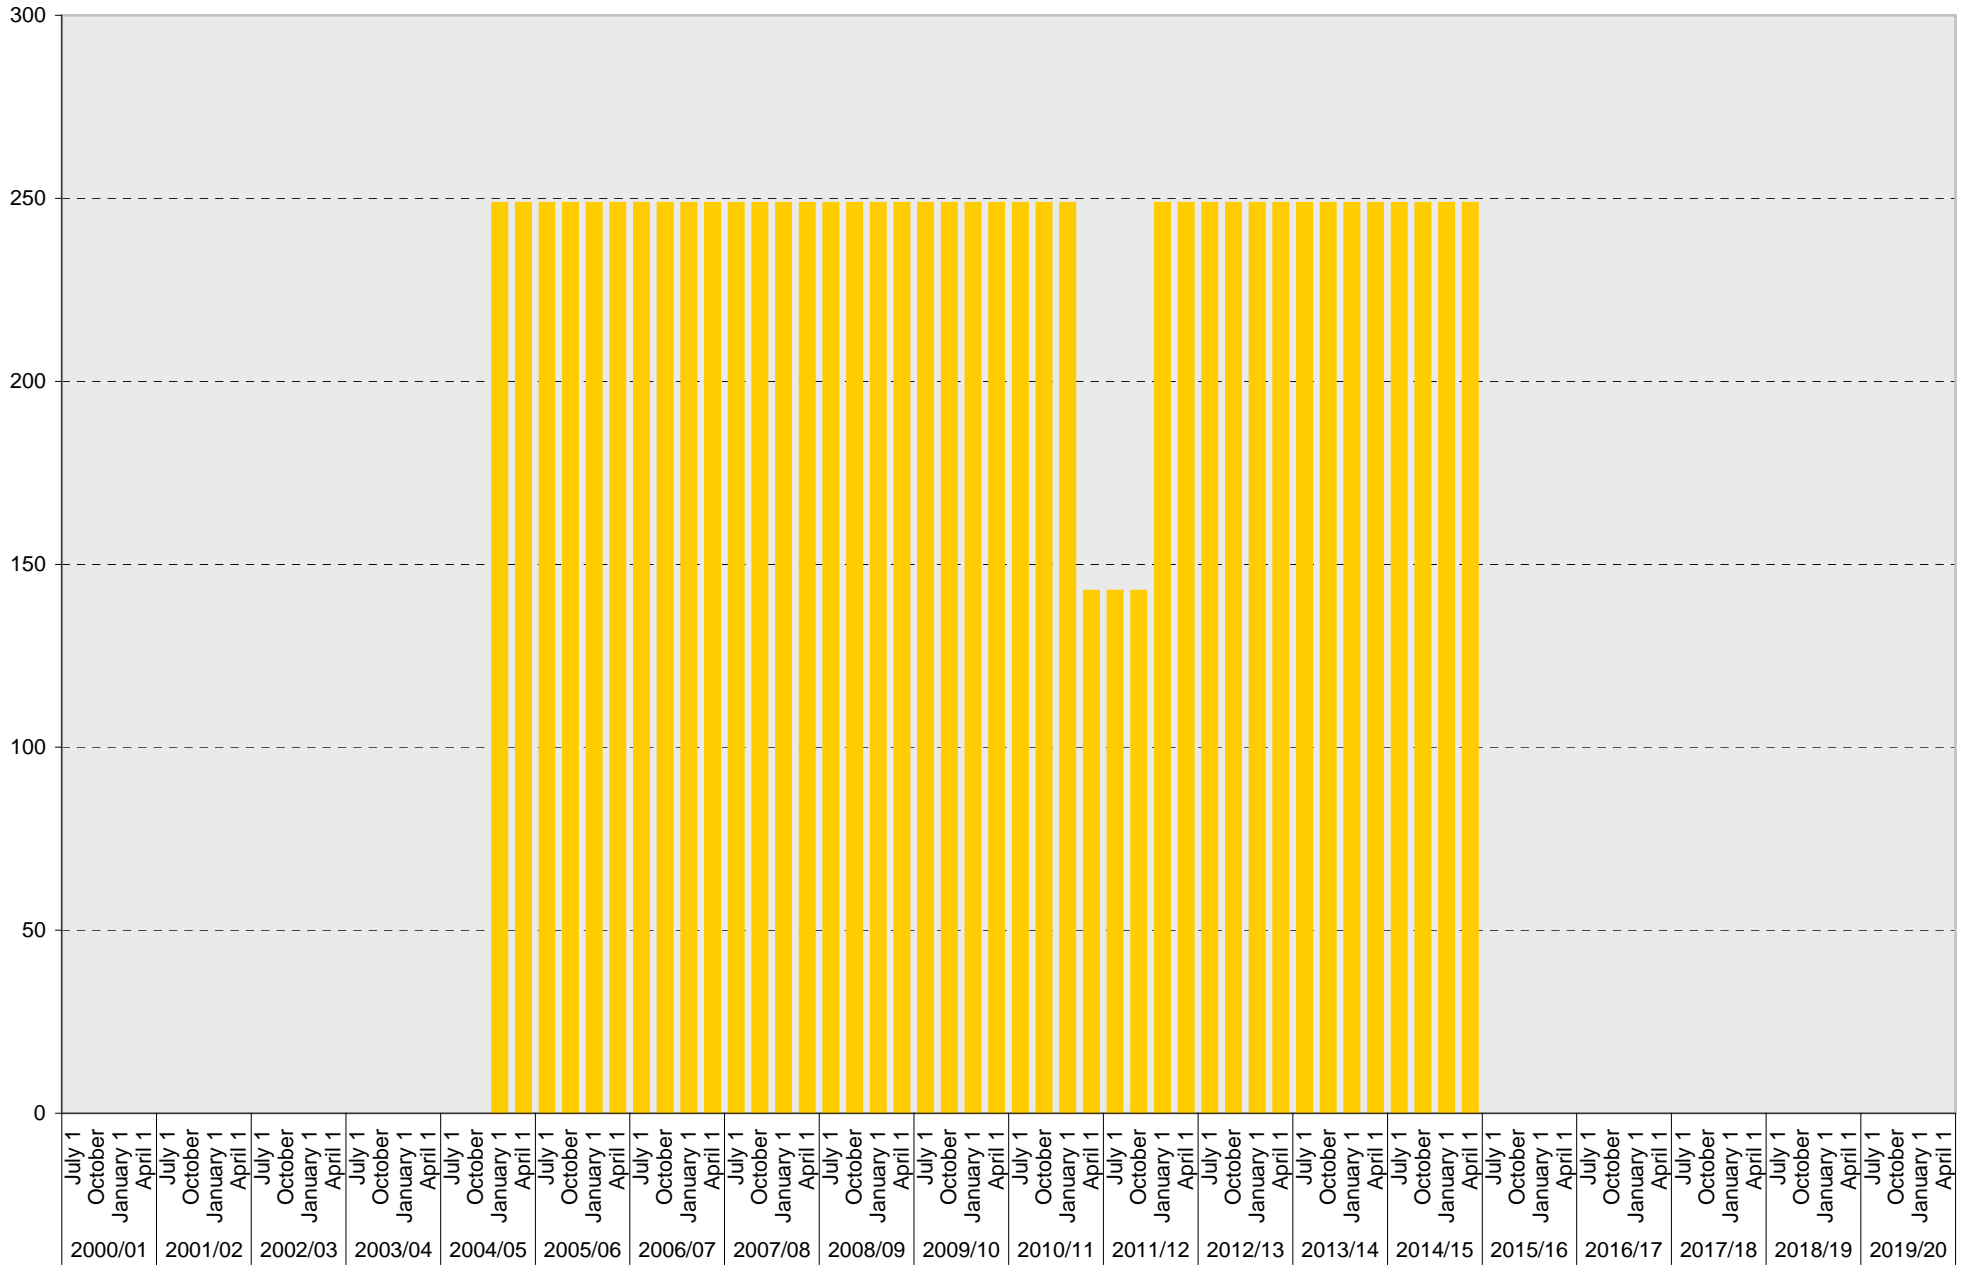

# University of California, San Diego Parking Space Inventory

## Lot P782: S Parking Spaces

■ S

## Lot P782: Total Parking Spaces

■ Total

University of California, San Diego Parking Space Inventory  
 Lot P782: Visitor Parking Spaces

Date		Visitor Parking Spaces			
		Meter	Pay and Display	Pay by Space	Pay upon Exit
2000/01	July 1				
	October 1				
	January 1				
	April 1				
2001/02	July 1				
	October 1				
	January 1				
	April 1				
2002/03	July 1				
	October 1				
	January 1				
	April 1				
2003/04	July 1				
	October 1				
	January 1				
	April 1				
2004/05	July 1				
	October 1				
	January 1				
	April 1				
2005/06	July 1				
	October 1				
	January 1				
	April 1				
2006/07	July 1				
	October 1				
	January 1				
	April 1				
2007/08	July 1				
	October 1				
	January 1				
	April 1				
2008/09	July 1				
	October 1				
	January 1				
	April 1				
2009/10	July 1				
	October 1				
	January 1				
	April 1				

Date		Visitor Parking Spaces			
		Meter	Pay and Display	Pay by Space	Pay upon Exit
2010/11	July 1				
	October 1				
	January 1				
	April 1				
2011/12	July 1				
	October 1				
	January 1				
	April 1				
2012/13	July 1				
	October 1				
	January 1				
	April 1				
2013/14	July 1				
	October 1				
	January 1				
	April 1				
2014/15	July 1				
	October 1				
	January 1				
	April 1				
2015/16	July 1				
	October 1				
	January 1				
	April 1				
2016/17	July 1				
	October 1				
	January 1				
	April 1				
2017/18	July 1				
	October 1				
	January 1				
	April 1				
2018/19	July 1				
	October 1				
	January 1				
	April 1				
2019/20	July 1				
	October 1				
	January 1				
	April 1				