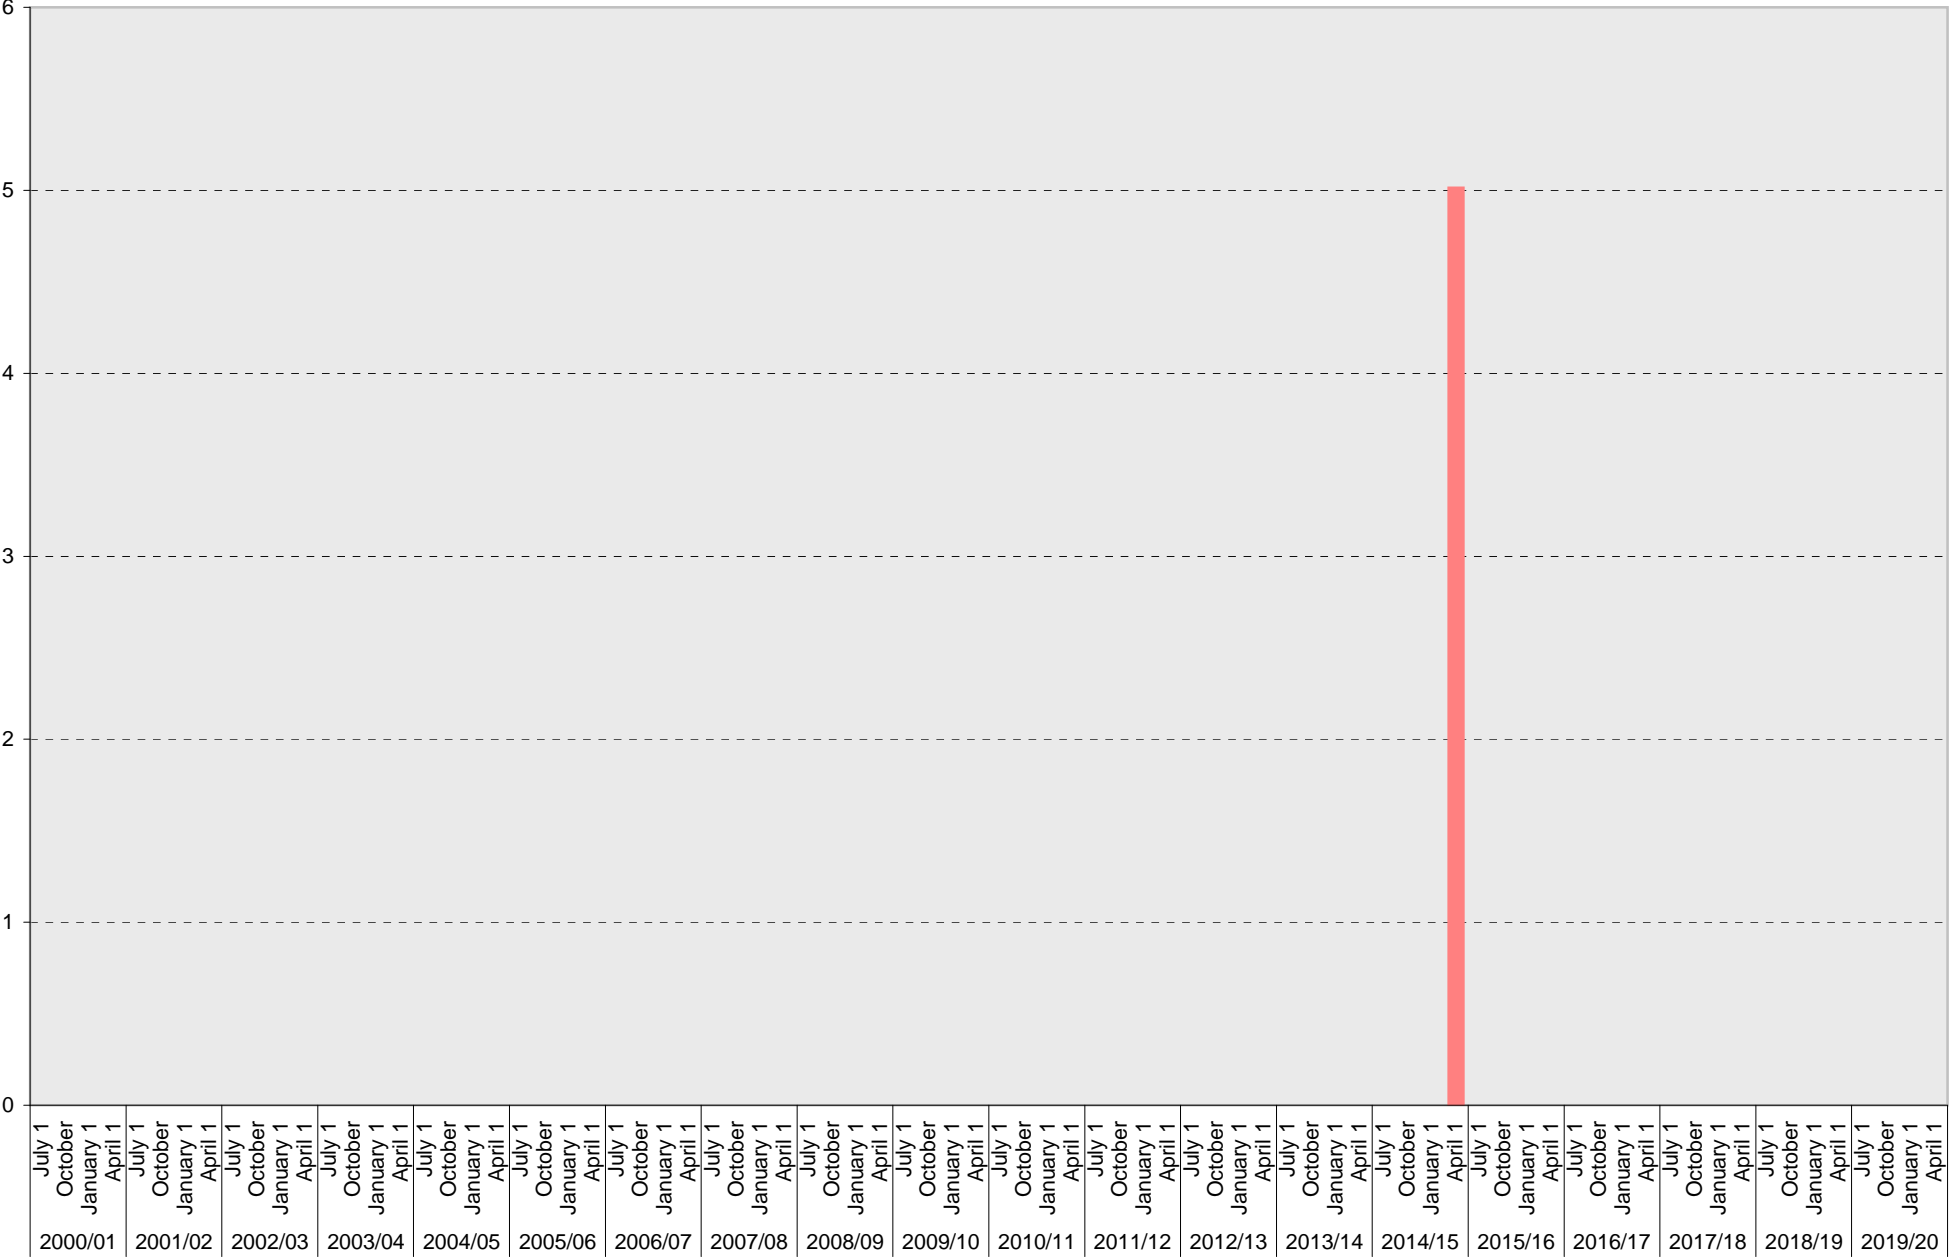

University of California, San Diego Parking Space Inventory
Lot P758: Service Yard Parking Spaces

Service Yard