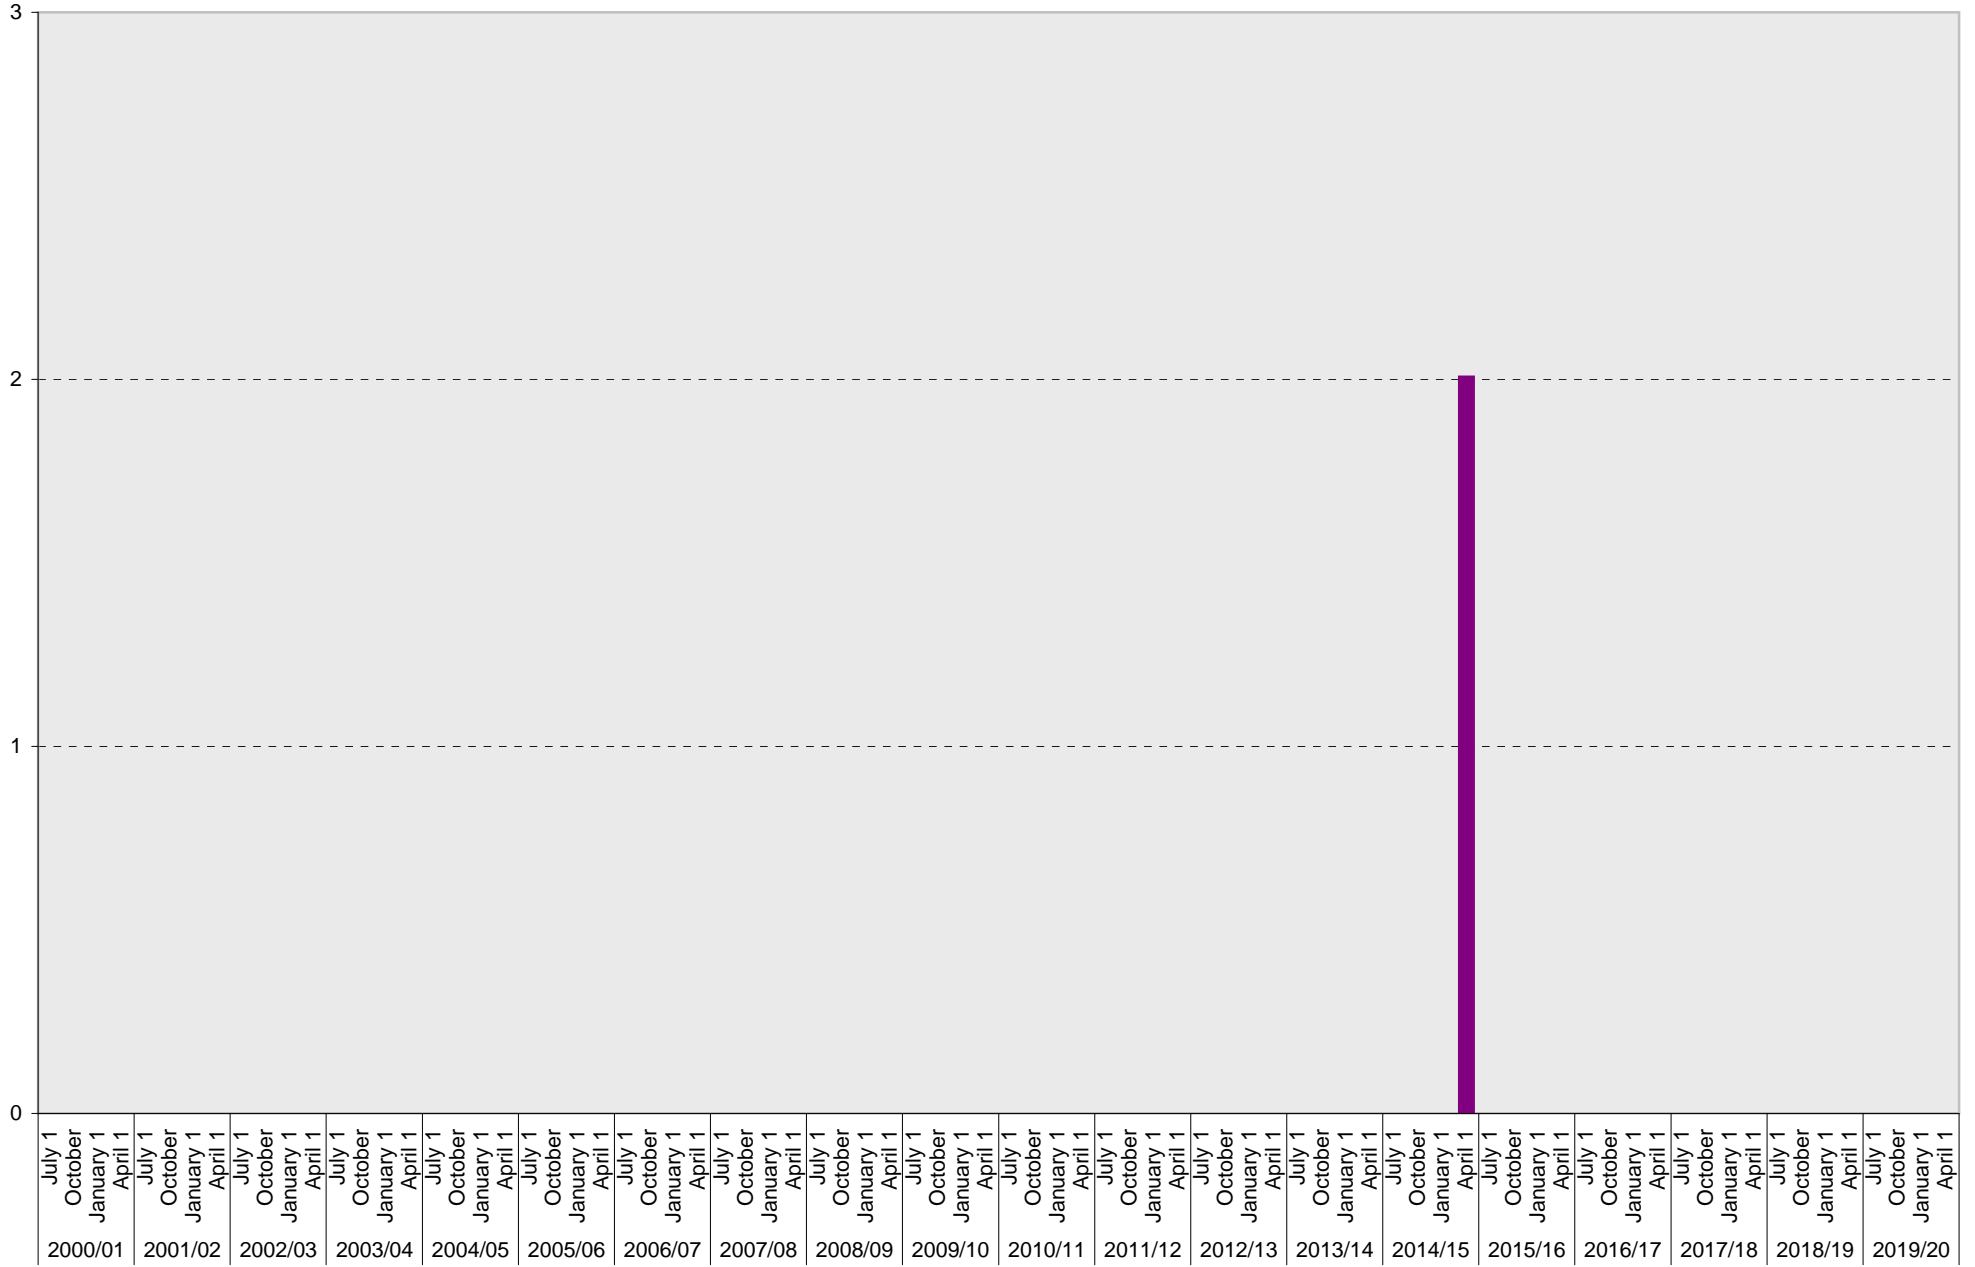

University of California, San Diego Parking Space Inventory

Lot P758: Allocated: Total Parking Spaces

■ Allocated: Total