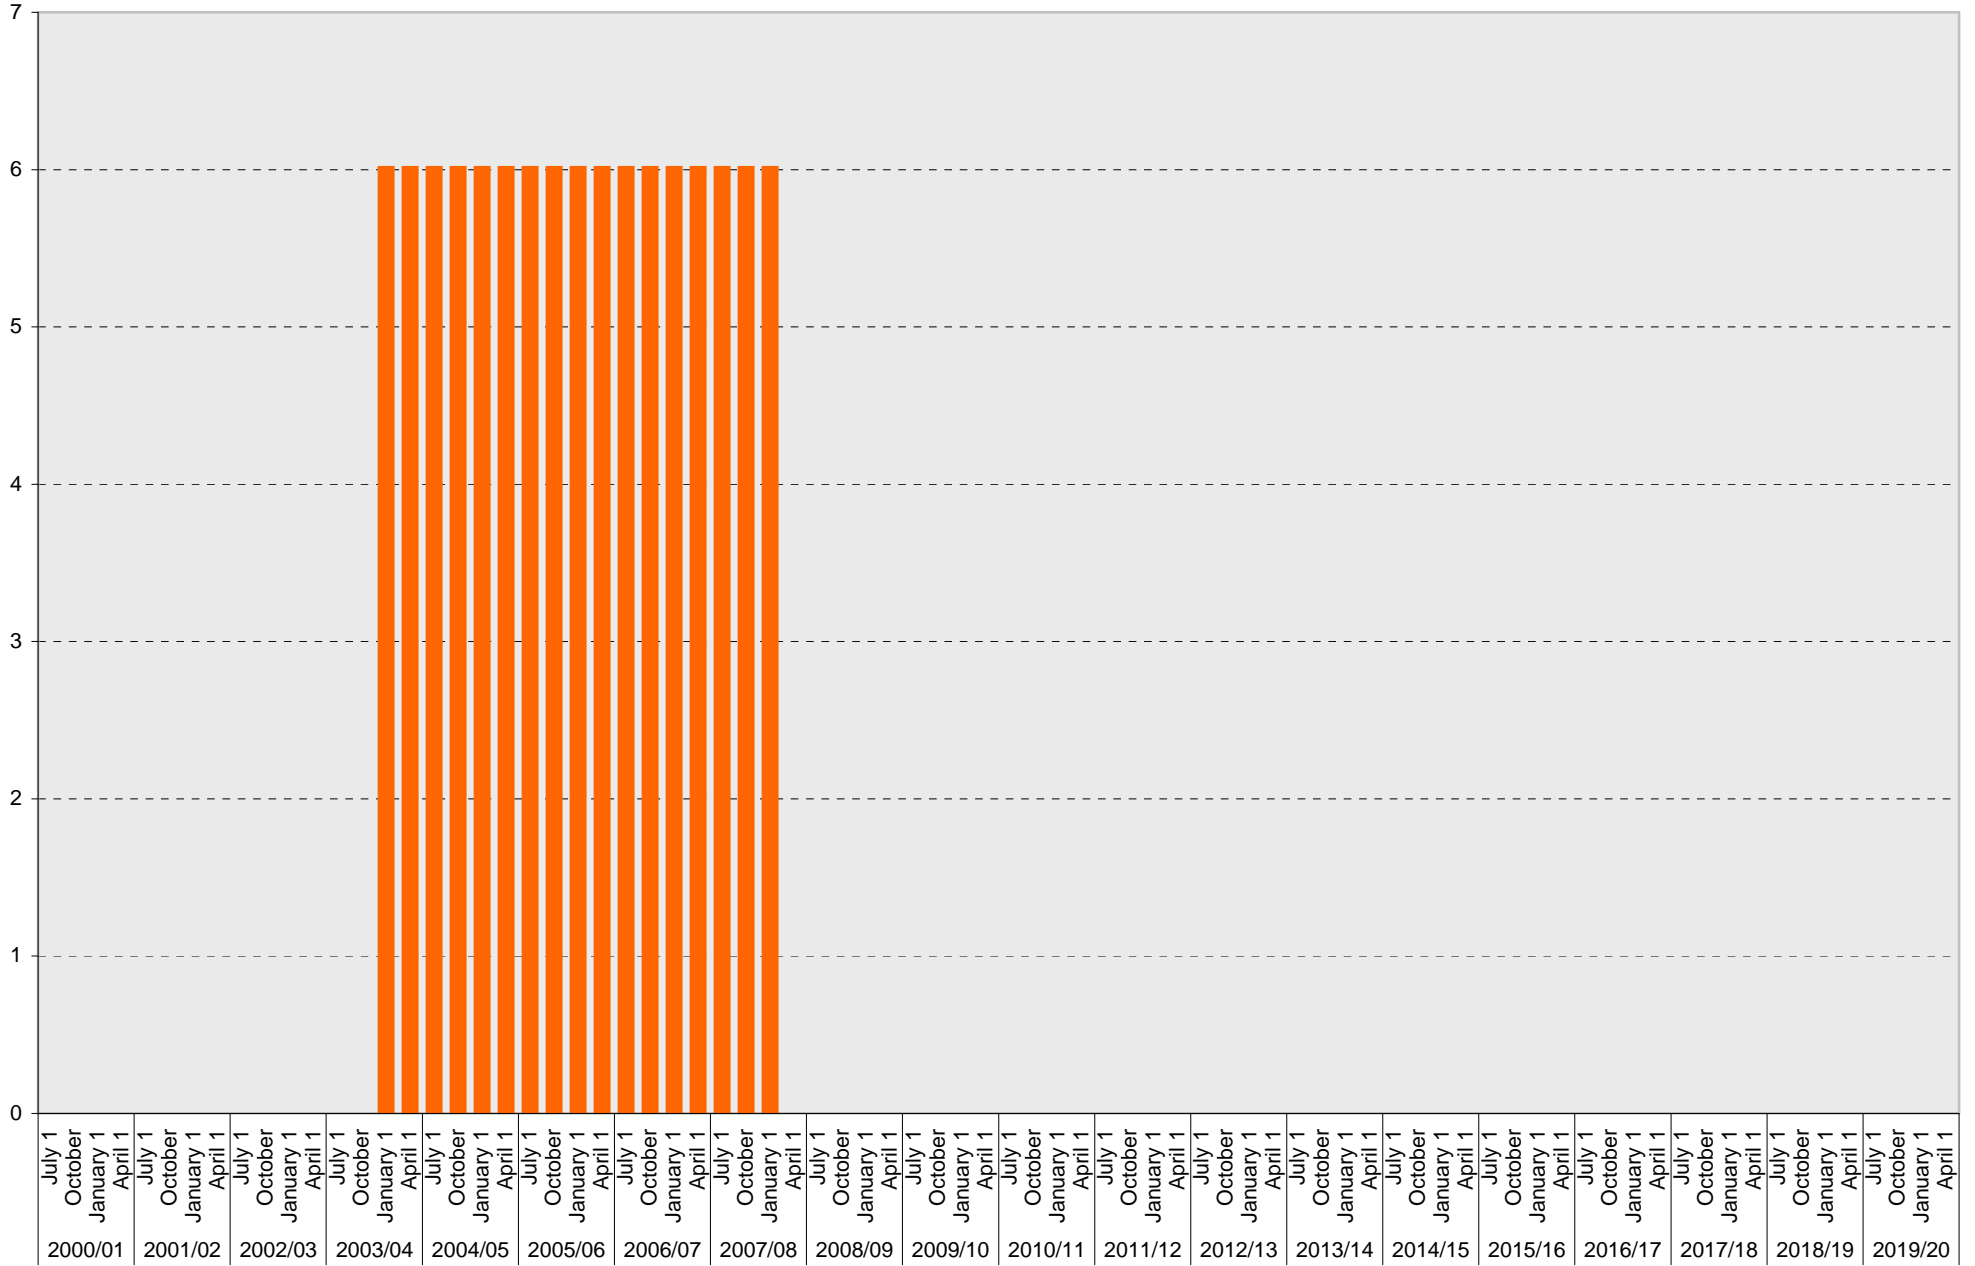

University of California, San Diego Parking Space Inventory

Lot P758: B Parking Spaces

■ B

University of California, San Diego Parking Space Inventory

Lot P758: Visitor: Meter Parking Spaces

Visitor: Meter

University of California, San Diego Parking Space Inventory

Lot P758: Visitor: Total Parking Spaces

Visitor: Total

University of California, San Diego Parking Space Inventory
Lot P758: Allocated: Carpool Parking Spaces