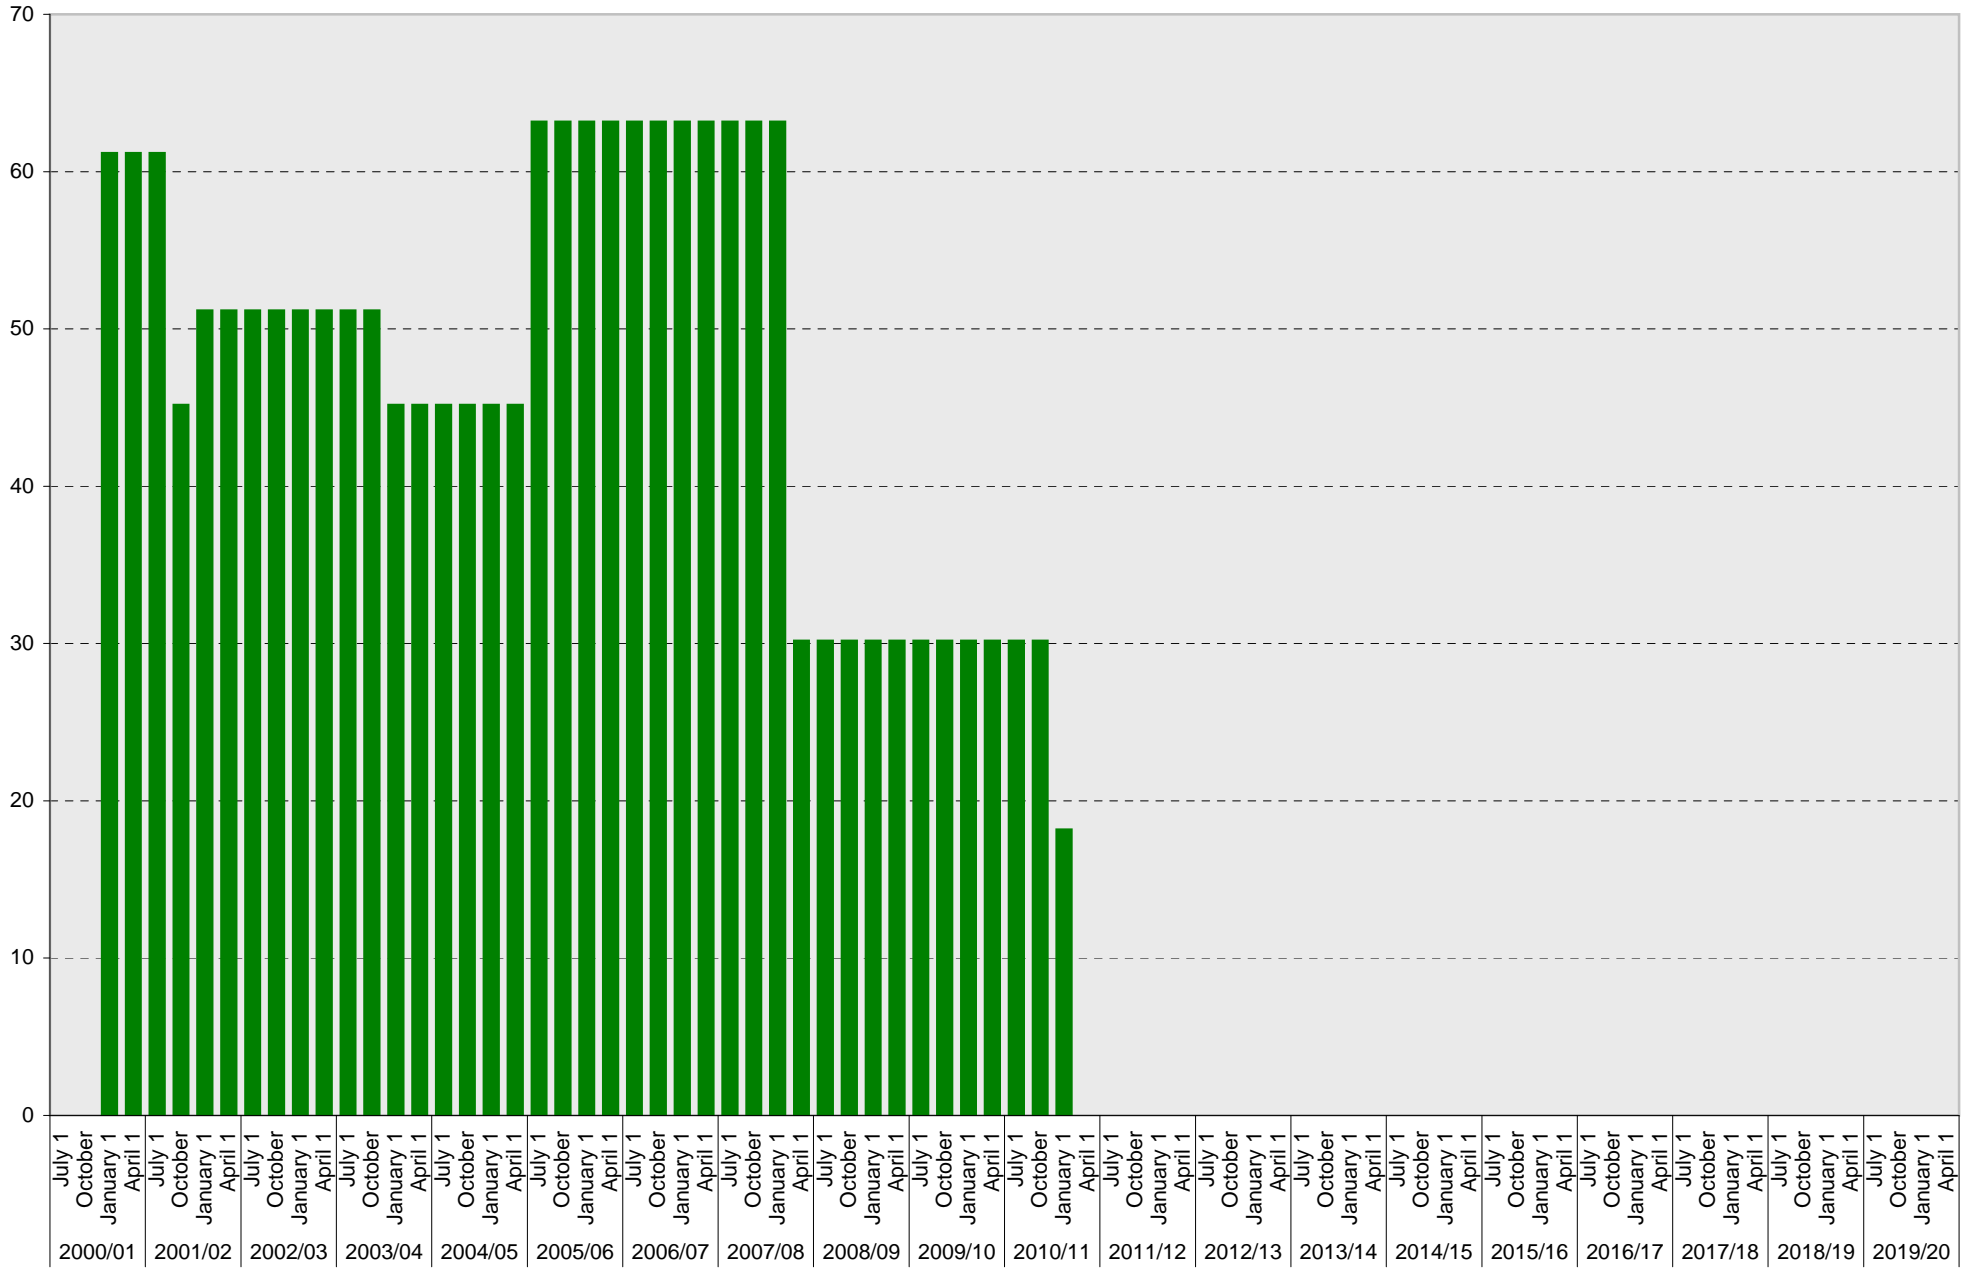

University of California, San Diego Parking Space Inventory

Lot P758: B Parking Spaces

■ B

University of California, San Diego Parking Space Inventory

Lot P758: Visitor: Meter Parking Spaces

Visitor: Meter

University of California, San Diego Parking Space Inventory

Lot P758: Visitor: Total Parking Spaces

Visitor: Total

University of California, San Diego Parking Space Inventory
Lot P758: Allocated: Carpool Parking Spaces