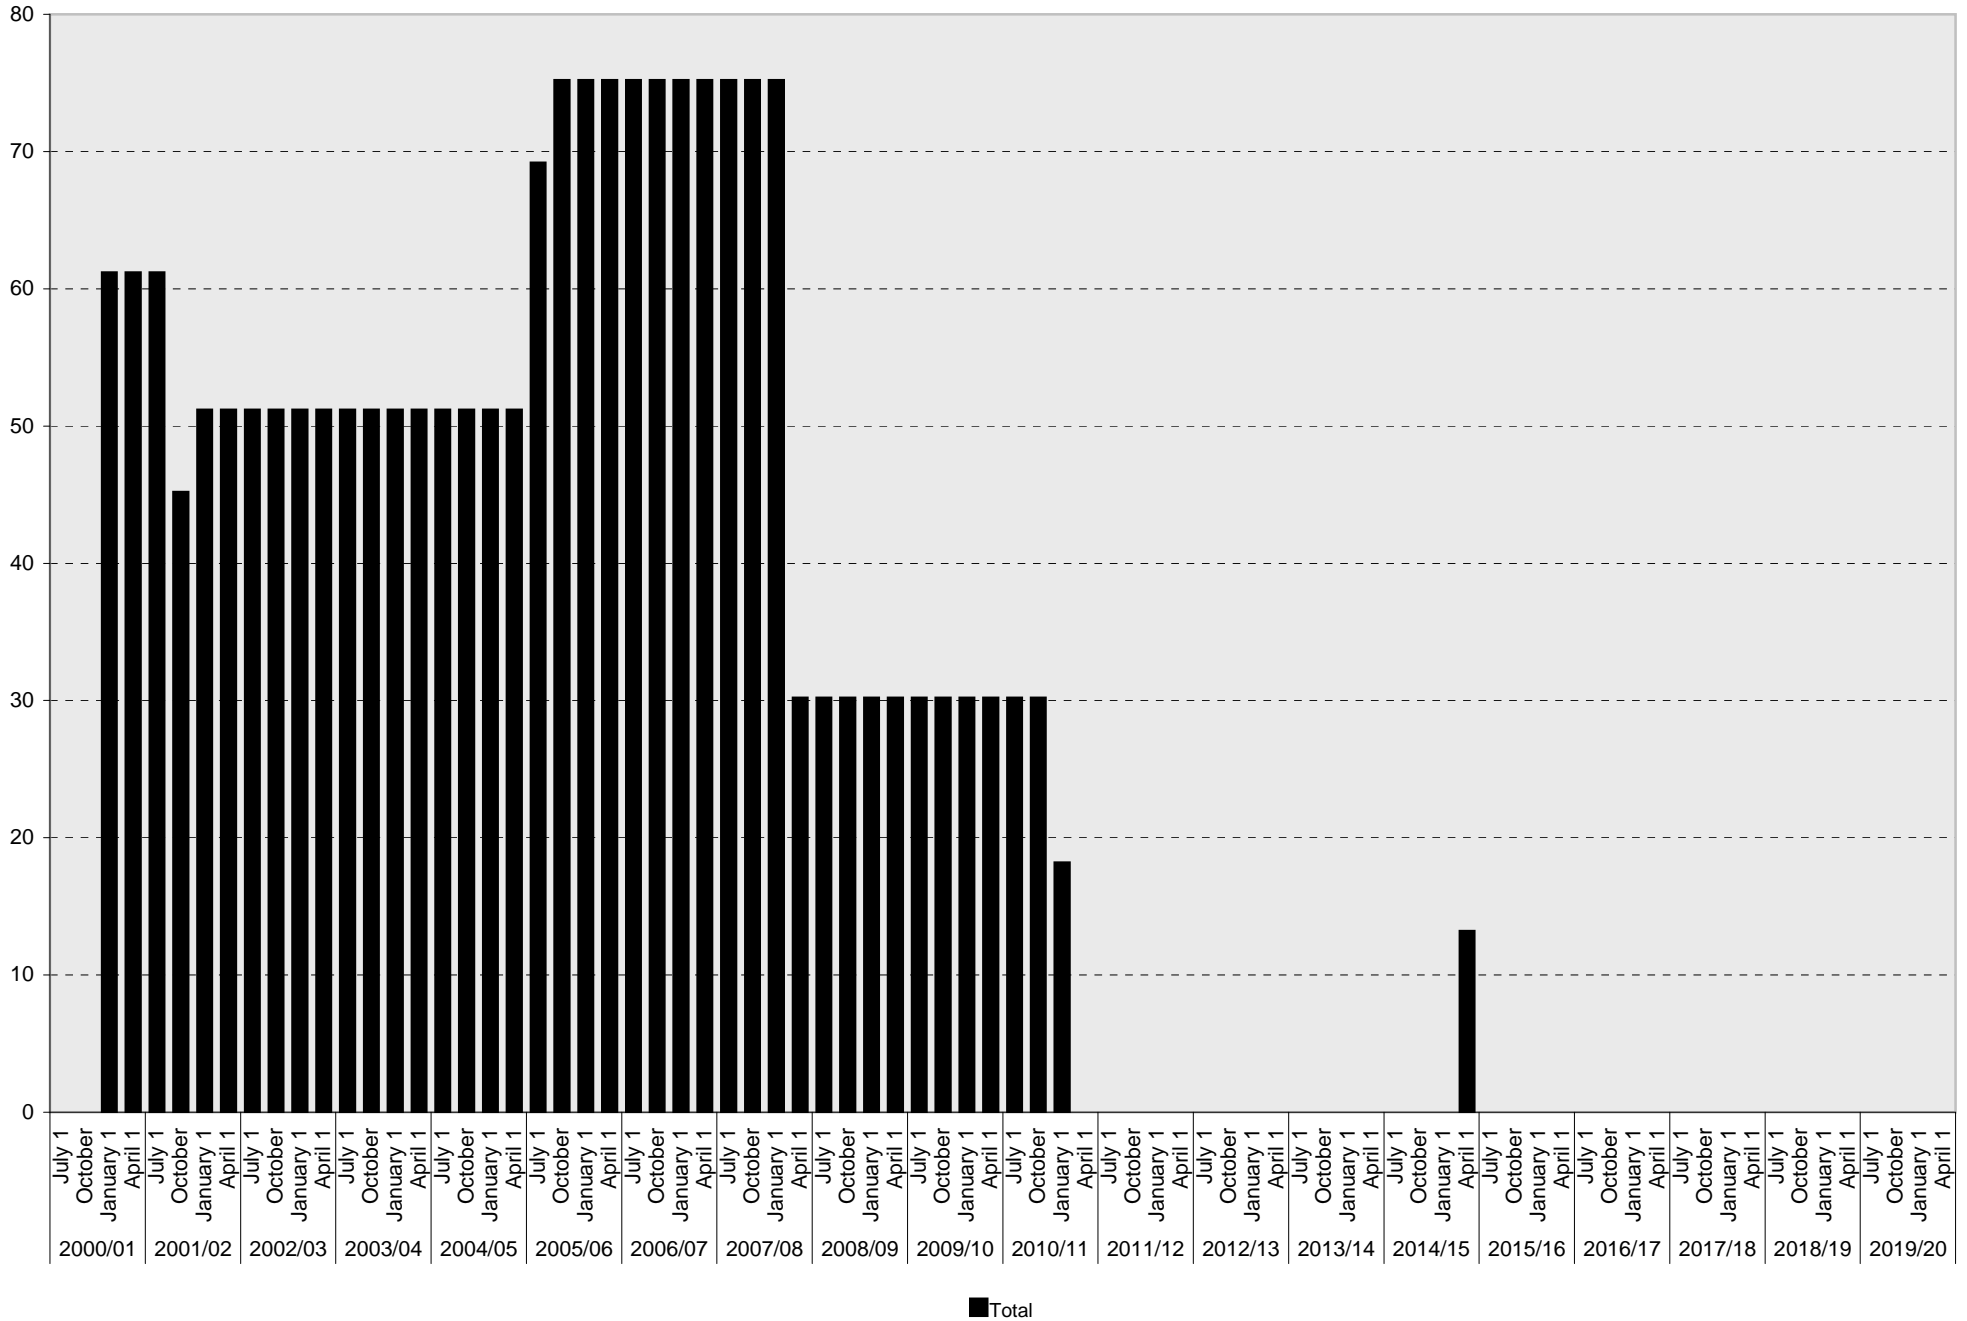

■ Loading

University of California, San Diego Parking Space Inventory

Lot P758: Total Parking Spaces

■ Total

University of California, San Diego Parking Space Inventory
 Lot P758: Visitor Parking Spaces

Date		Visitor Parking Spaces			
		Meter	Pay and Display	Pay by Space	Pay upon Exit
2000/01	July 1				
	October 1				
	January 1				
	April 1				
2001/02	July 1				
	October 1				
	January 1				
	April 1				
2002/03	July 1				
	October 1				
	January 1				
	April 1				
2003/04	July 1				
	October 1				
	January 1	6			
	April 1	6			
2004/05	July 1	6			
	October 1	6			
	January 1	6			
	April 1	6			
2005/06	July 1	6			
	October 1	6			
	January 1	6			
	April 1	6			
2006/07	July 1	6			
	October 1	6			
	January 1	6			
	April 1	6			
2007/08	July 1	6			
	October 1	6			
	January 1	6			
	April 1	6			
2008/09	July 1				
	October 1				
	January 1				
	April 1				
2009/10	July 1				
	October 1				
	January 1				
	April 1				

Date		Visitor Parking Spaces			
		Meter	Pay and Display	Pay by Space	Pay upon Exit
2010/11	July 1				
	October 1				
	January 1				
	April 1				
2011/12	July 1				
	October 1				
	January 1				
	April 1				
2012/13	July 1				
	October 1				
	January 1				
	April 1				
2013/14	July 1				
	October 1				
	January 1				
	April 1				
2014/15	July 1				
	October 1				
	January 1				
	April 1				
2015/16	July 1				
	October 1				
	January 1				
	April 1				
2016/17	July 1				
	October 1				
	January 1				
	April 1				
2017/18	July 1				
	October 1				
	January 1				
	April 1				
2018/19	July 1				
	October 1				
	January 1				
	April 1				
2019/20	July 1				
	October 1				
	January 1				
	April 1				