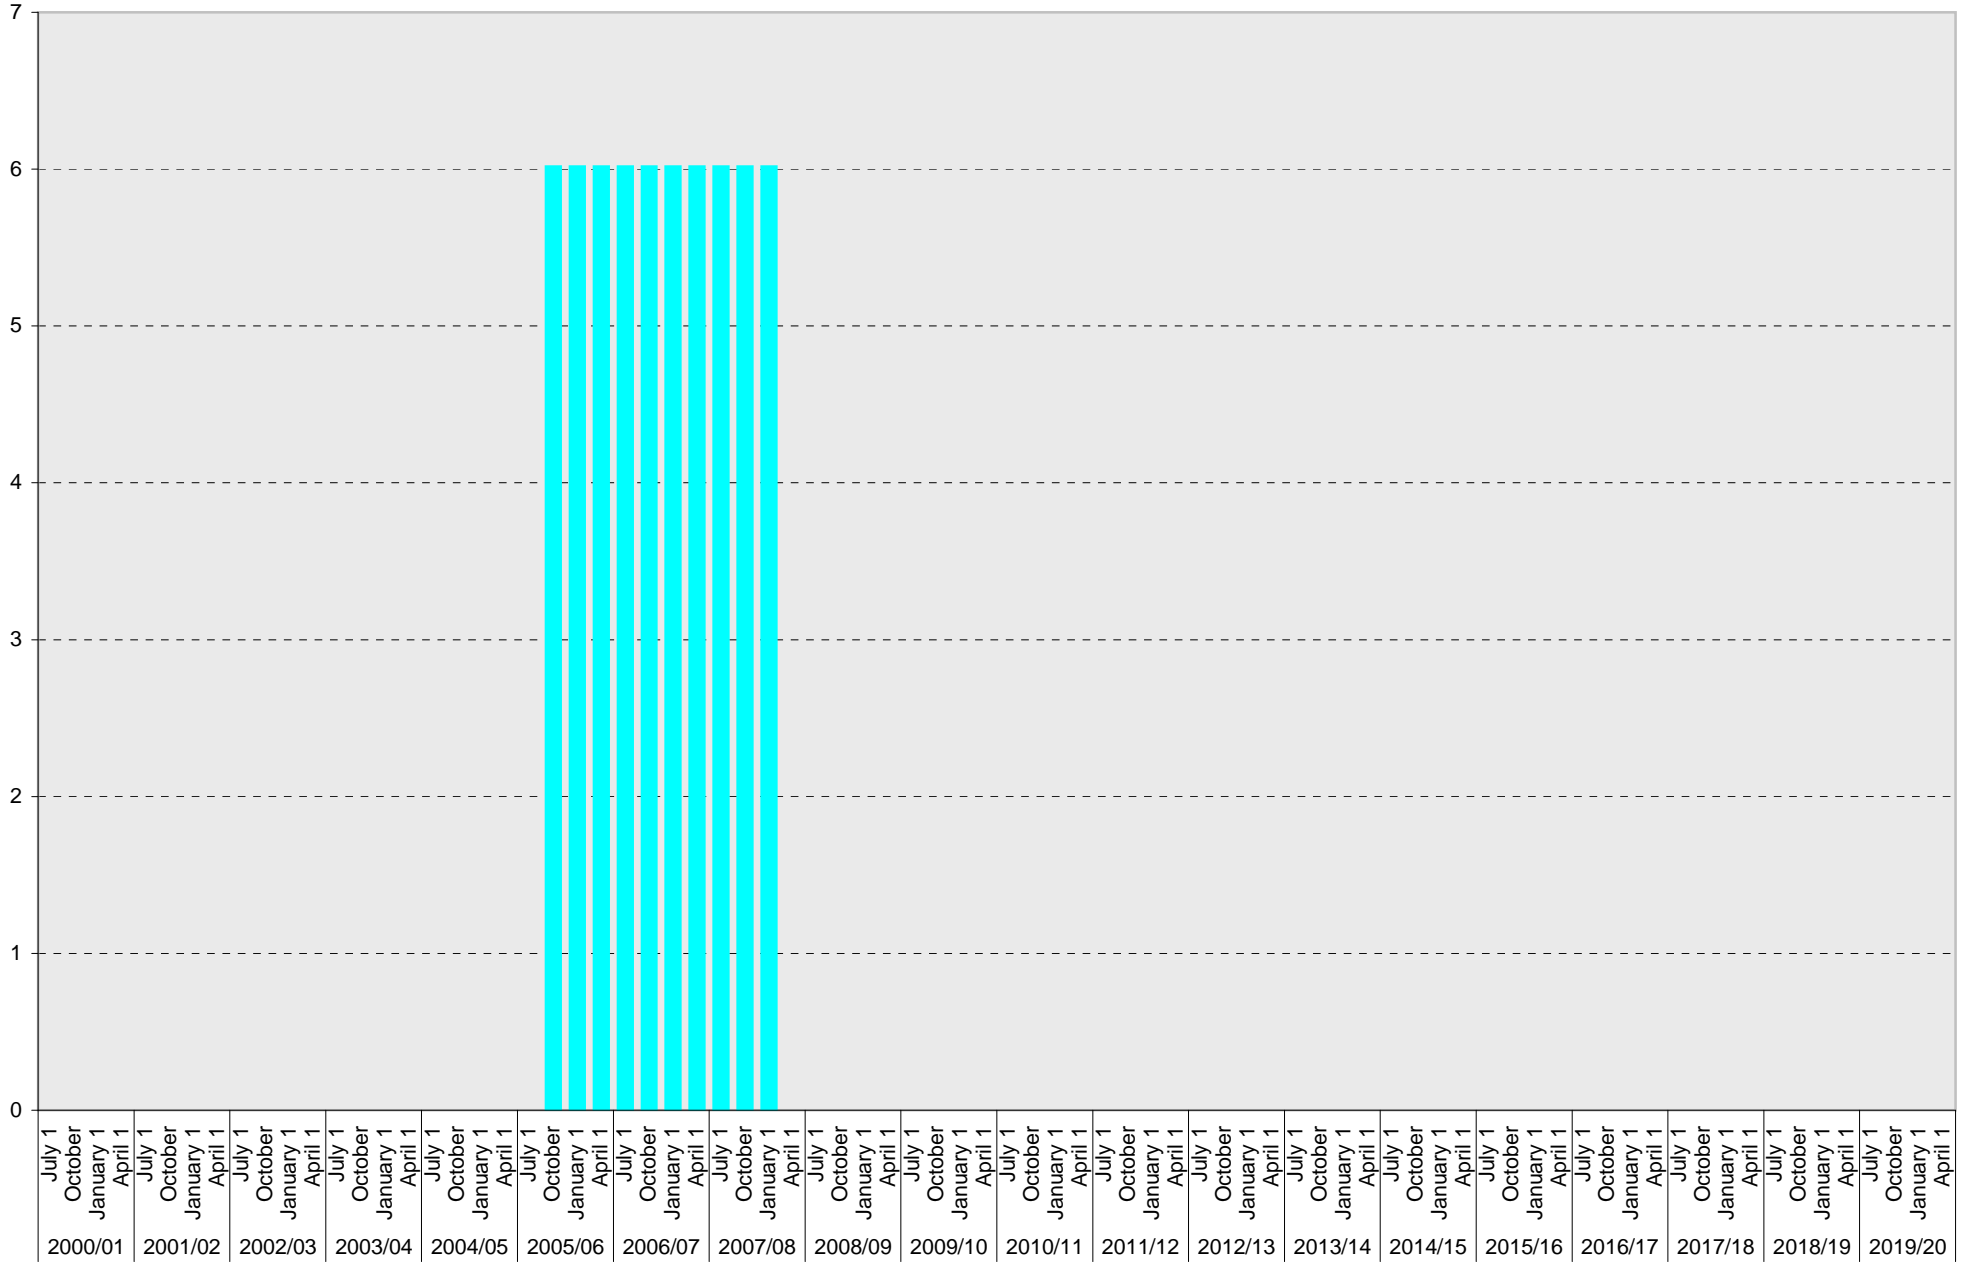

■ Loading

University of California, San Diego Parking Space Inventory

Lot P758: Total Parking Spaces

■ Total

University of California, San Diego Parking Space Inventory
 Lot P758: Visitor Parking Spaces

Date		Visitor Parking Spaces			
		Meter	Pay and Display	Pay by Space	Pay upon Exit
2000/01	July 1				
	October 1				
	January 1				
	April 1				
2001/02	July 1				
	October 1				
	January 1				
	April 1				
2002/03	July 1				
	October 1				
	January 1				
	April 1				
2003/04	July 1				
	October 1				
	January 1	6			
	April 1	6			
2004/05	July 1	6			
	October 1	6			
	January 1	6			
	April 1	6			
2005/06	July 1	6			
	October 1	6			
	January 1	6			
	April 1	6			
2006/07	July 1	6			
	October 1	6			
	January 1	6			
	April 1	6			
2007/08	July 1	6			
	October 1	6			
	January 1	6			
	April 1	6			
2008/09	July 1				
	October 1				
	January 1				
	April 1				
2009/10	July 1				
	October 1				
	January 1				
	April 1				

Date		Visitor Parking Spaces			
		Meter	Pay and Display	Pay by Space	Pay upon Exit
2010/11	July 1				
	October 1				
	January 1				
	April 1				
2011/12	July 1				
	October 1				
	January 1				
	April 1				
2012/13	July 1				
	October 1				
	January 1				
	April 1				
2013/14	July 1				
	October 1				
	January 1				
	April 1				
2014/15	July 1				
	October 1				
	January 1				
	April 1				
2015/16	July 1				
	October 1				
	January 1				
	April 1				
2016/17	July 1				
	October 1				
	January 1				
	April 1				
2017/18	July 1				
	October 1				
	January 1				
	April 1				
2018/19	July 1				
	October 1				
	January 1				
	April 1				
2019/20	July 1				
	October 1				
	January 1				
	April 1				