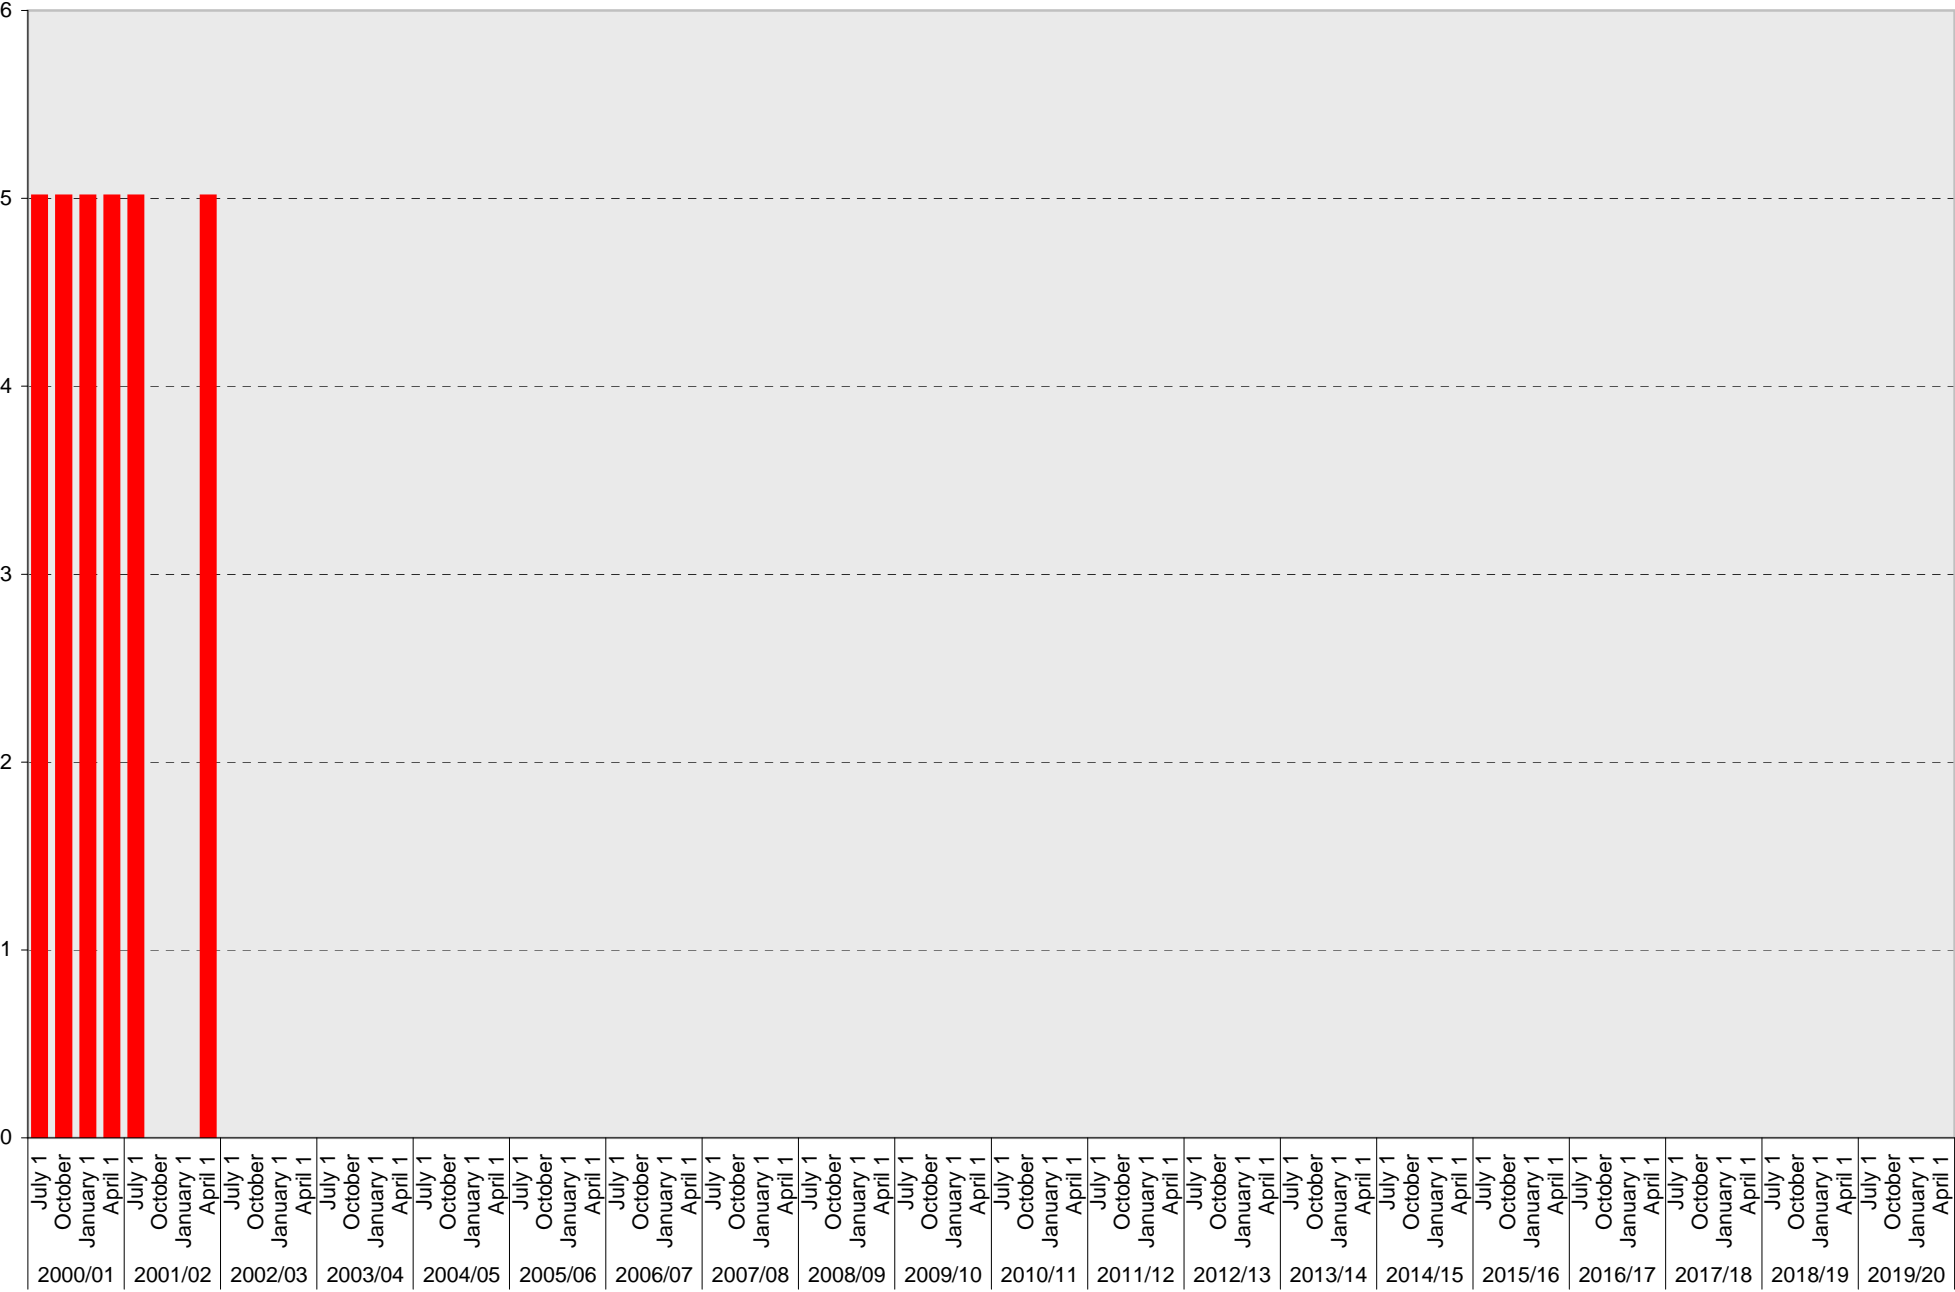

University of California, San Diego Parking Space Inventory
Lot P755: A Parking Spaces

A

University of California, San Diego Parking Space Inventory
Lot P755: B Parking Spaces

■ B

University of California, San Diego Parking Space Inventory

Lot P755: Visitor: Meter Parking Spaces

Visitor: Meter

University of California, San Diego Parking Space Inventory

Lot P755: Reserved Parking Spaces

■ Reserved

University of California, San Diego Parking Space Inventory
 Lot P755: Allocated: Total Parking Spaces