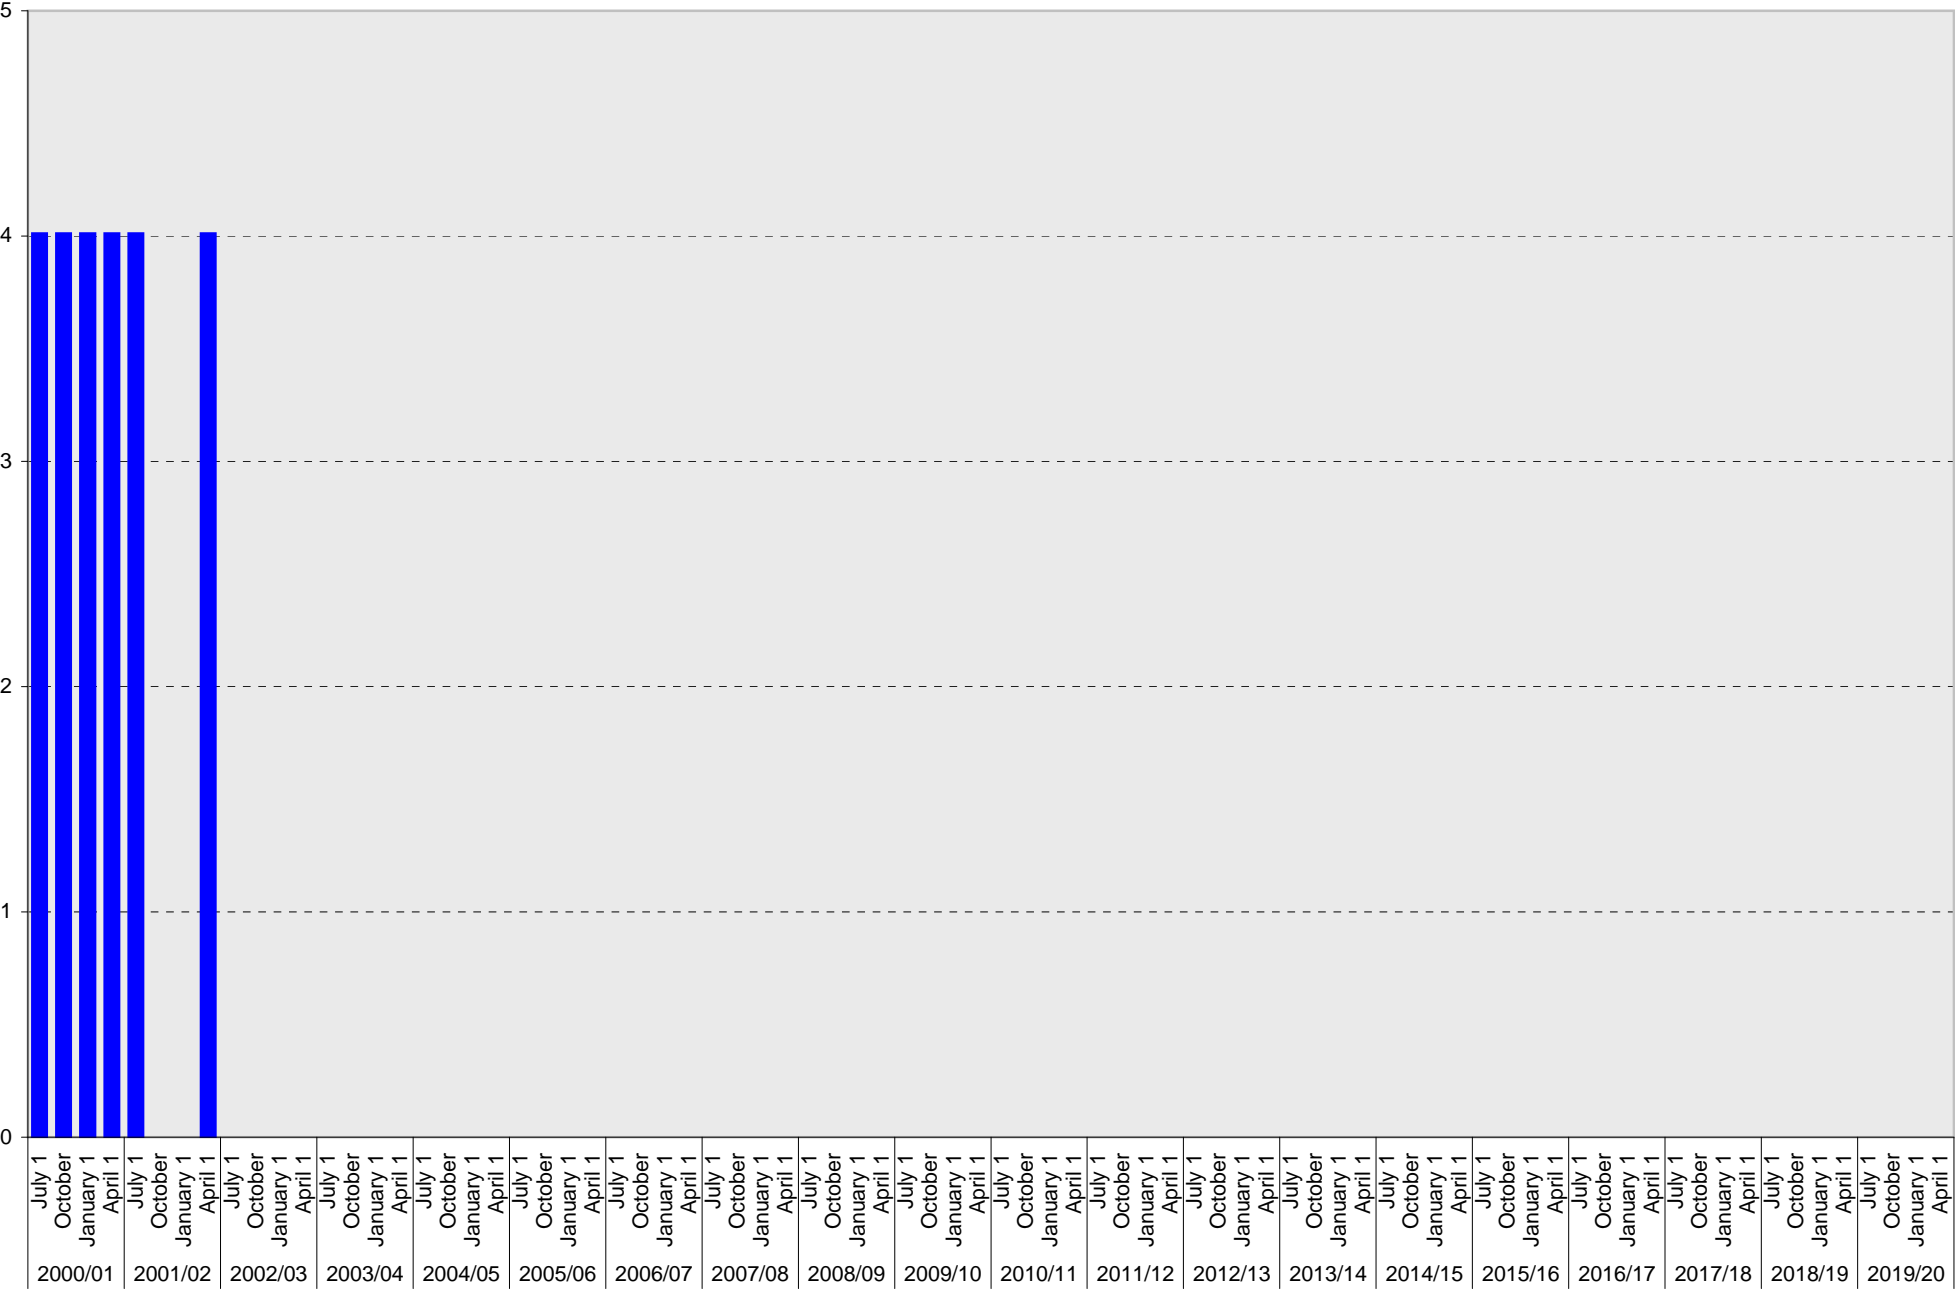

University of California, San Diego Parking Space Inventory

Lot P755: Accessible Parking Spaces

■ Accessible