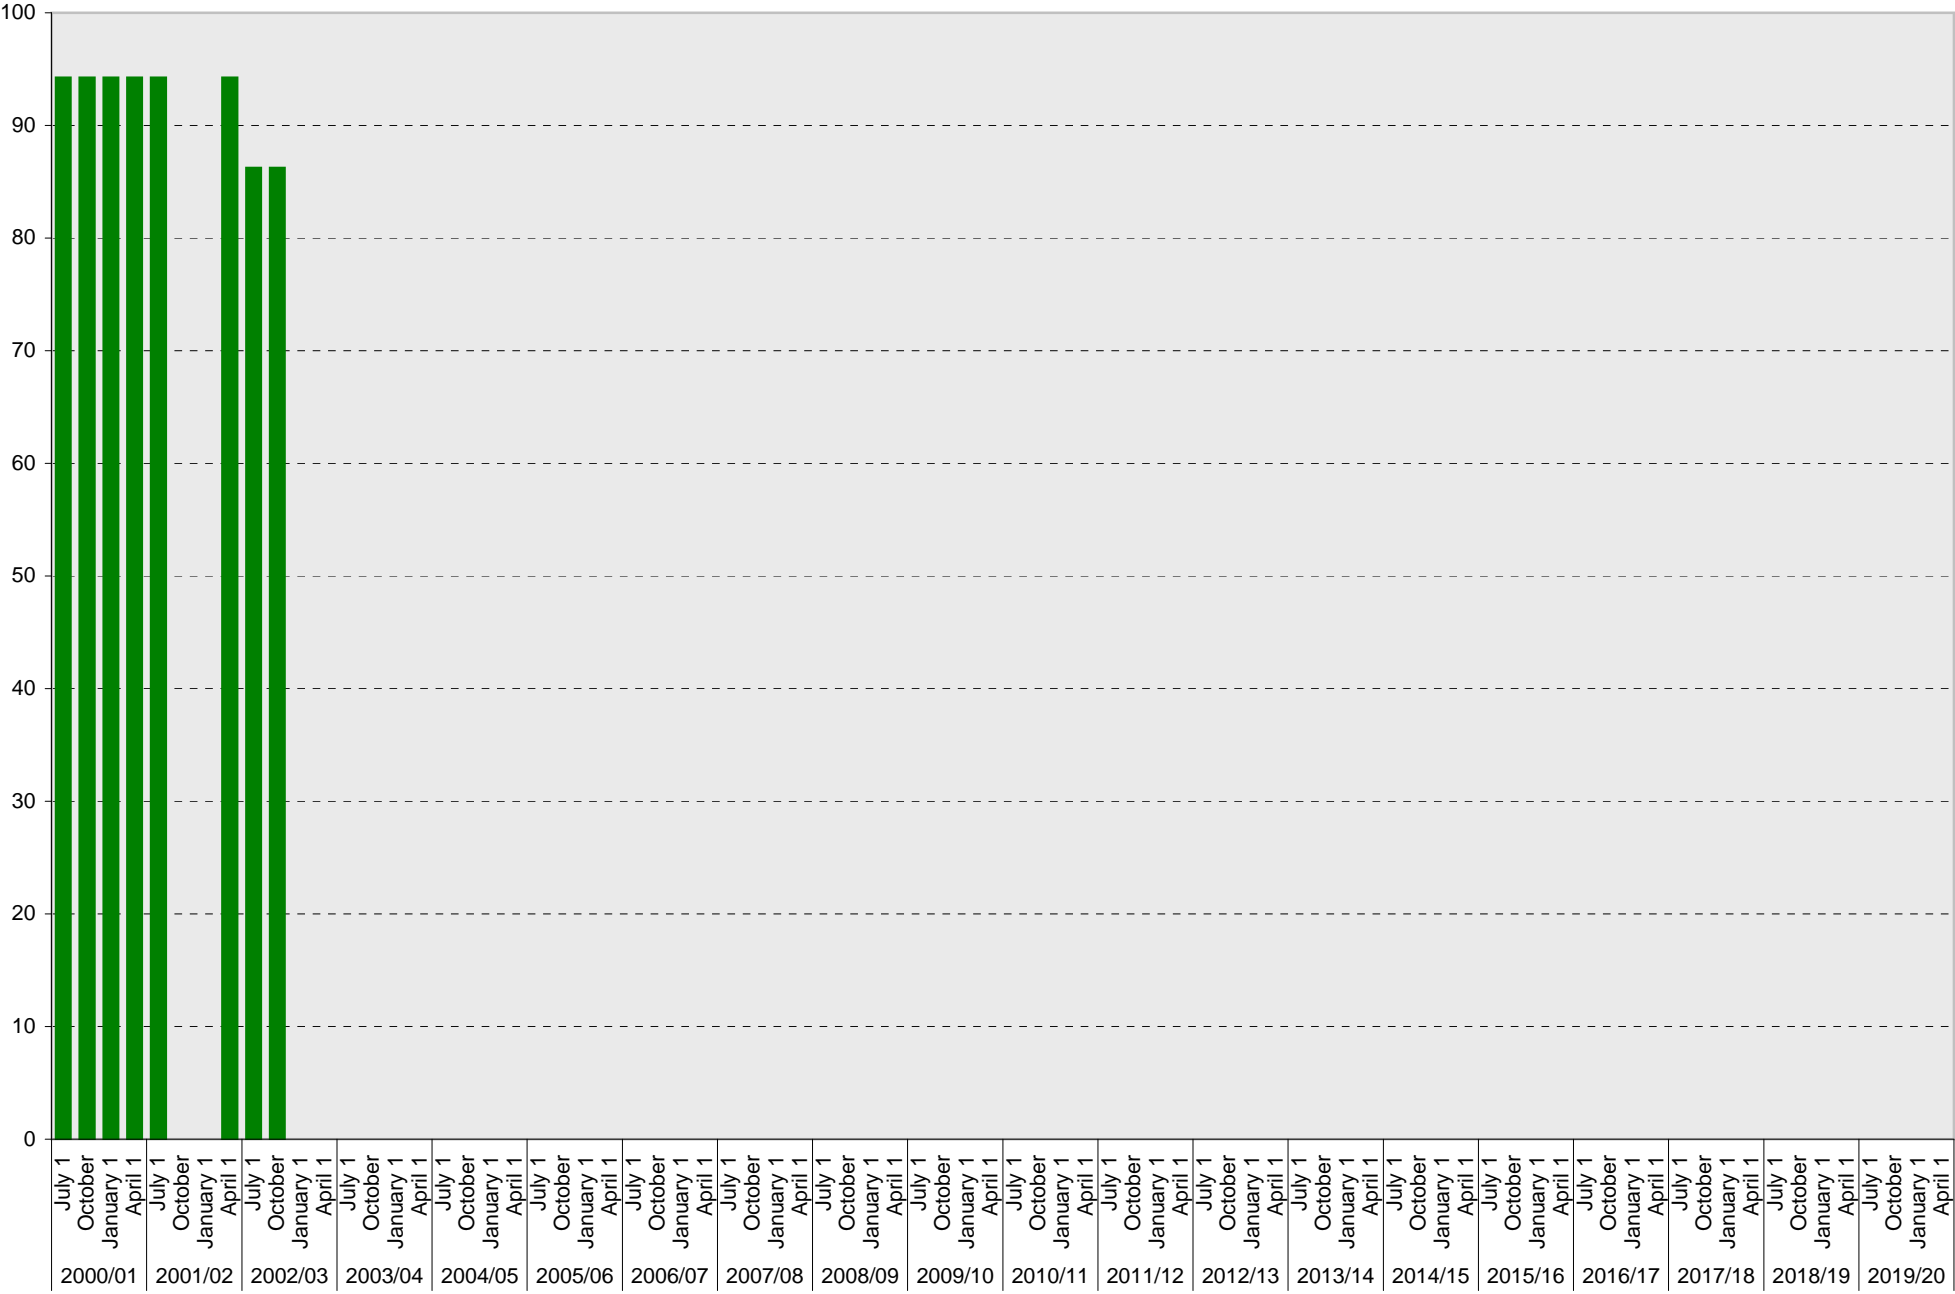

University of California, San Diego Parking Space Inventory
Lot P755: A Parking Spaces

A

University of California, San Diego Parking Space Inventory
Lot P755: B Parking Spaces

■ B

University of California, San Diego Parking Space Inventory

Lot P755: Visitor: Meter Parking Spaces

Visitor: Meter

University of California, San Diego Parking Space Inventory

Lot P755: Reserved Parking Spaces

■ Reserved

University of California, San Diego Parking Space Inventory
 Lot P755: Allocated: Total Parking Spaces

Date		Visitor Parking Spaces			
		Meter	Pay and Display	Pay by Space	Pay upon Exit
2010/11	July 1				
	October 1				
	January 1				
	April 1				
2011/12	July 1				
	October 1				
	January 1				
	April 1				
2012/13	July 1				
	October 1				
	January 1				
	April 1				
2013/14	July 1				
	October 1				
	January 1				
	April 1				
2014/15	July 1				
	October 1				
	January 1				
	April 1				
2015/16	July 1				
	October 1				
	January 1				
	April 1				
2016/17	July 1				
	October 1				
	January 1				
	April 1				
2017/18	July 1				
	October 1				
	January 1				
	April 1				
2018/19	July 1				
	October 1				
	January 1				
	April 1				
2019/20	July 1				
	October 1				
	January 1				
	April 1				