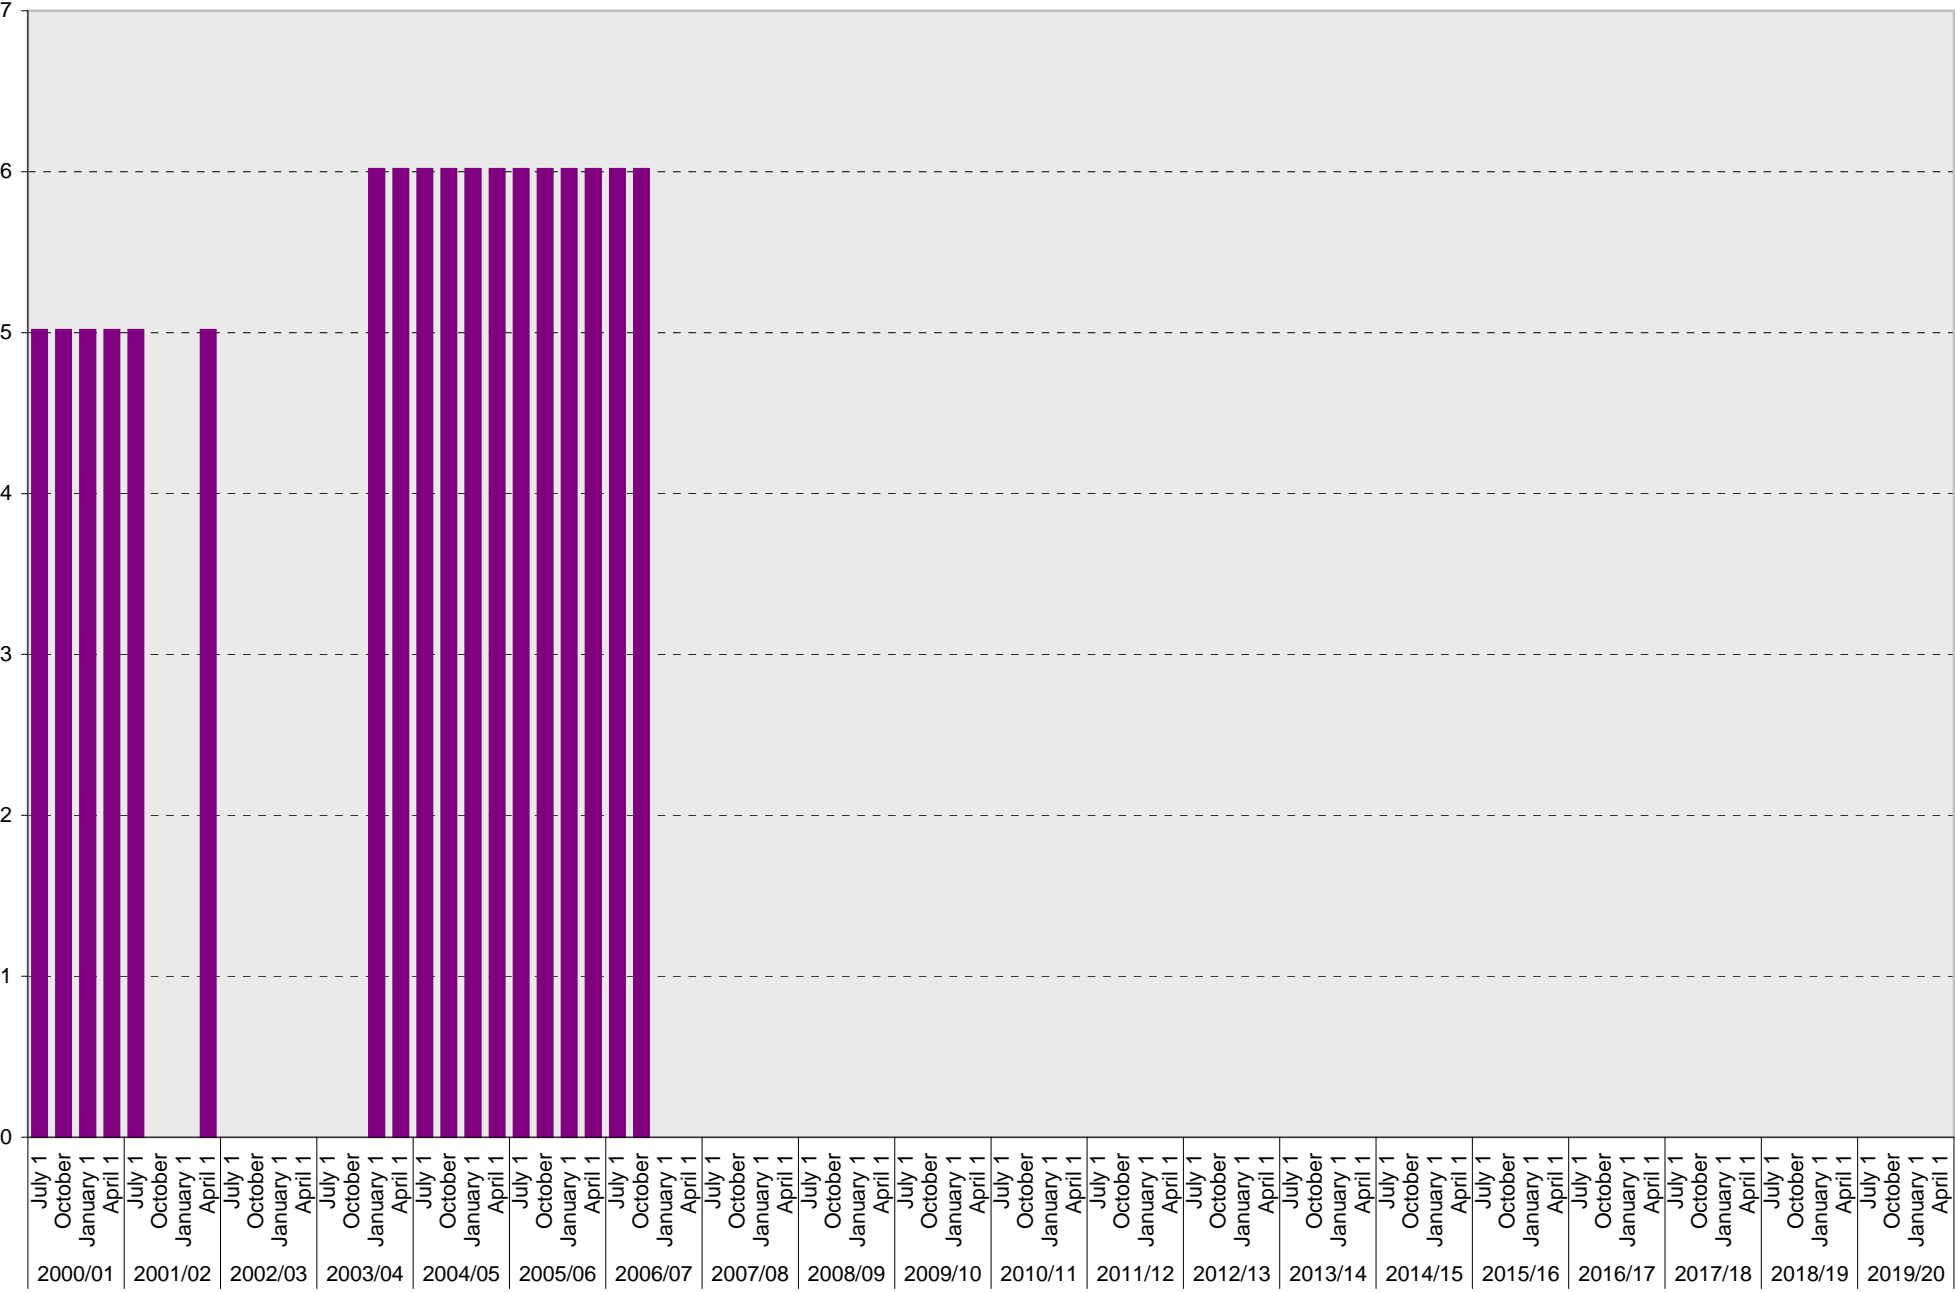

Lot P755: Visitor: Meter Parking Spaces

Visitor: Meter

University of California, San Diego Parking Space Inventory

Lot P755: Reserved Parking Spaces

■ Reserved

University of California, San Diego Parking Space Inventory
 Lot P755: Allocated: Total Parking Spaces