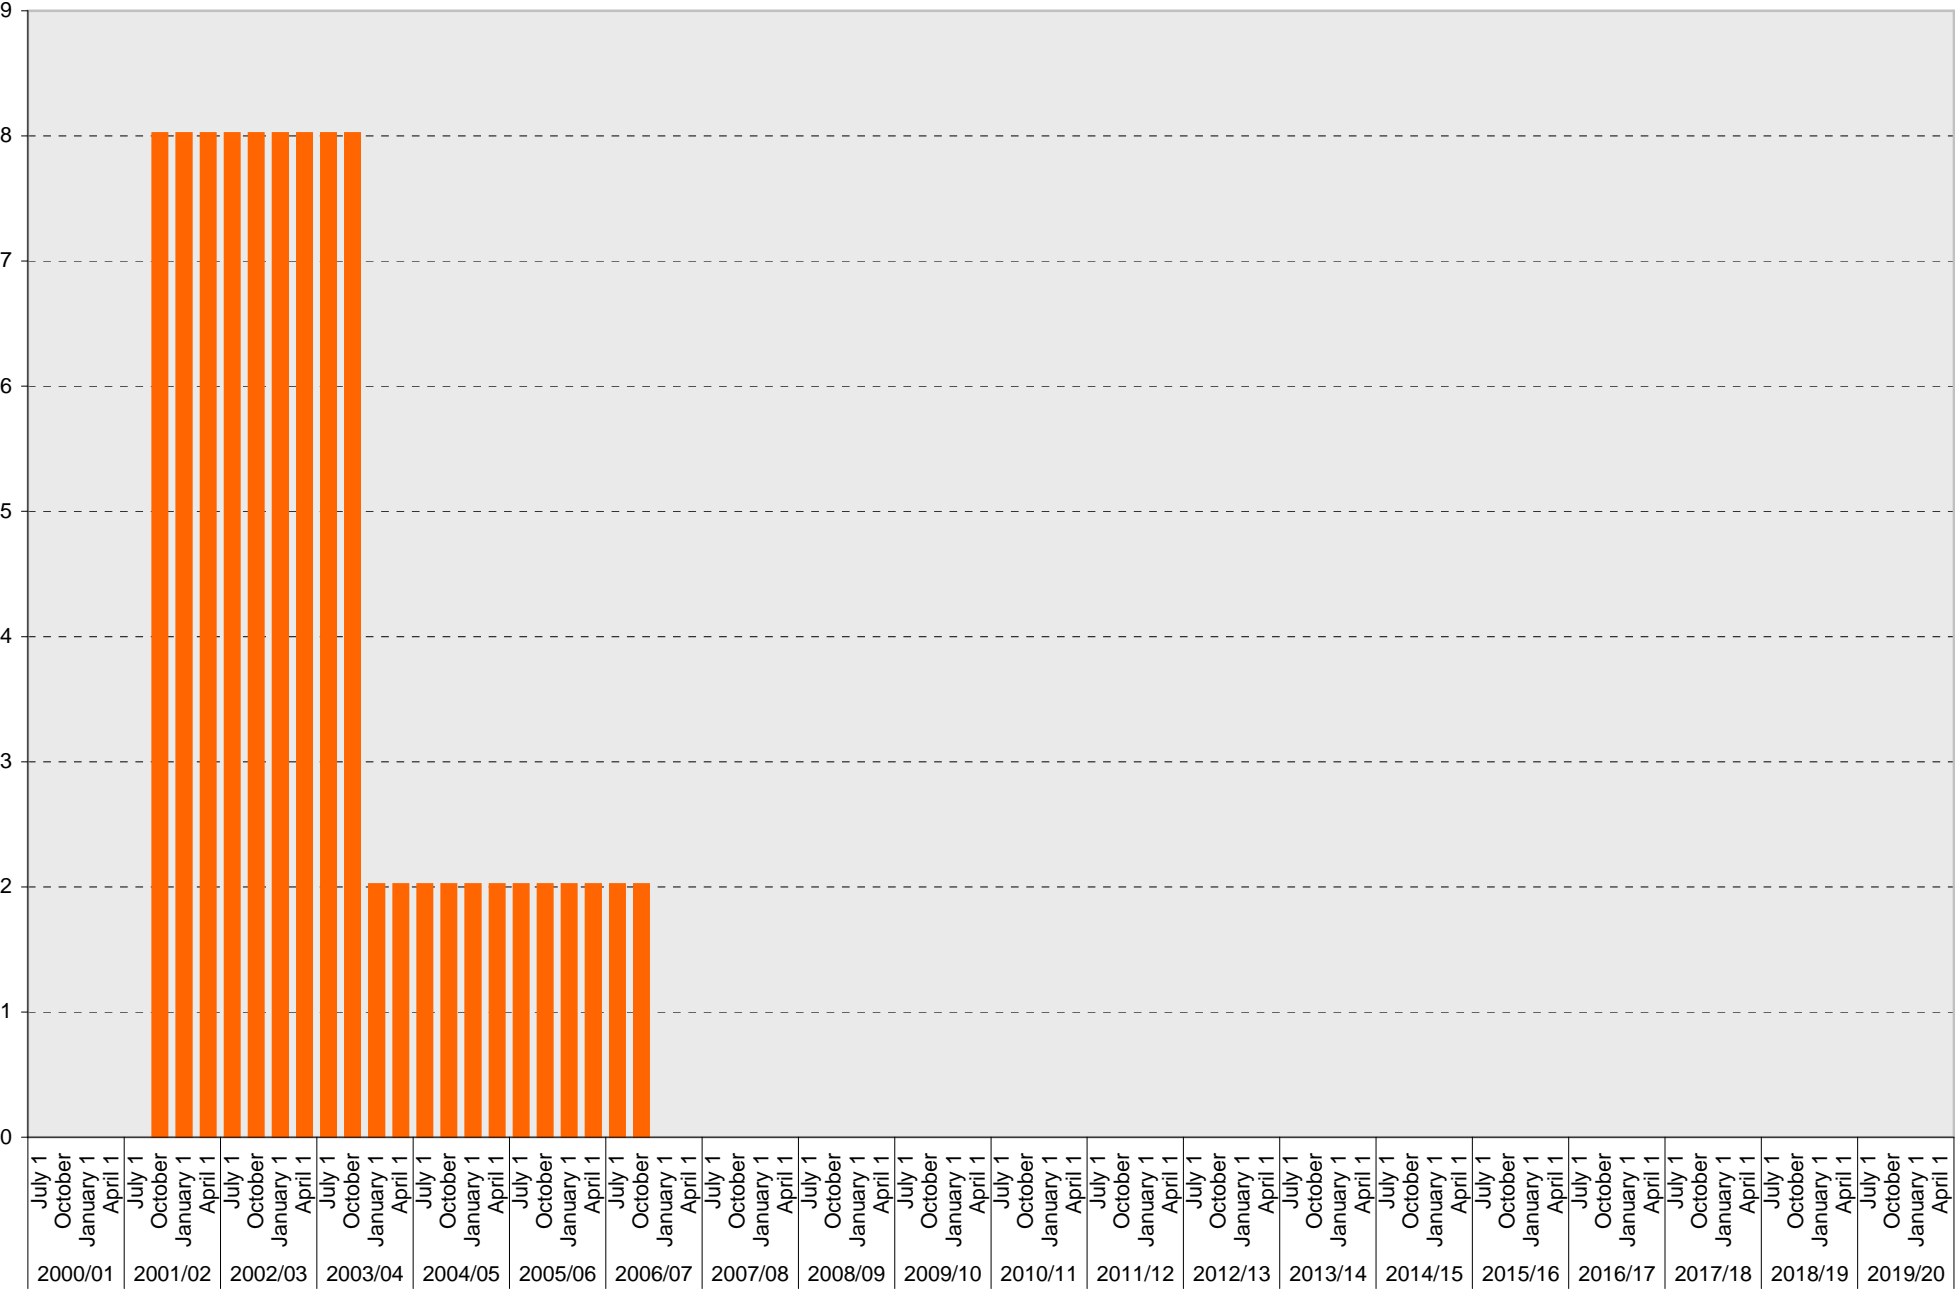

University of California, San Diego Parking Space Inventory
Lot P755: A Parking Spaces

A

University of California, San Diego Parking Space Inventory
Lot P755: B Parking Spaces

■ B

University of California, San Diego Parking Space Inventory

Lot P755: Visitor: Meter Parking Spaces

Visitor: Meter

University of California, San Diego Parking Space Inventory

Lot P755: Reserved Parking Spaces

■ Reserved

University of California, San Diego Parking Space Inventory
 Lot P755: Allocated: Total Parking Spaces