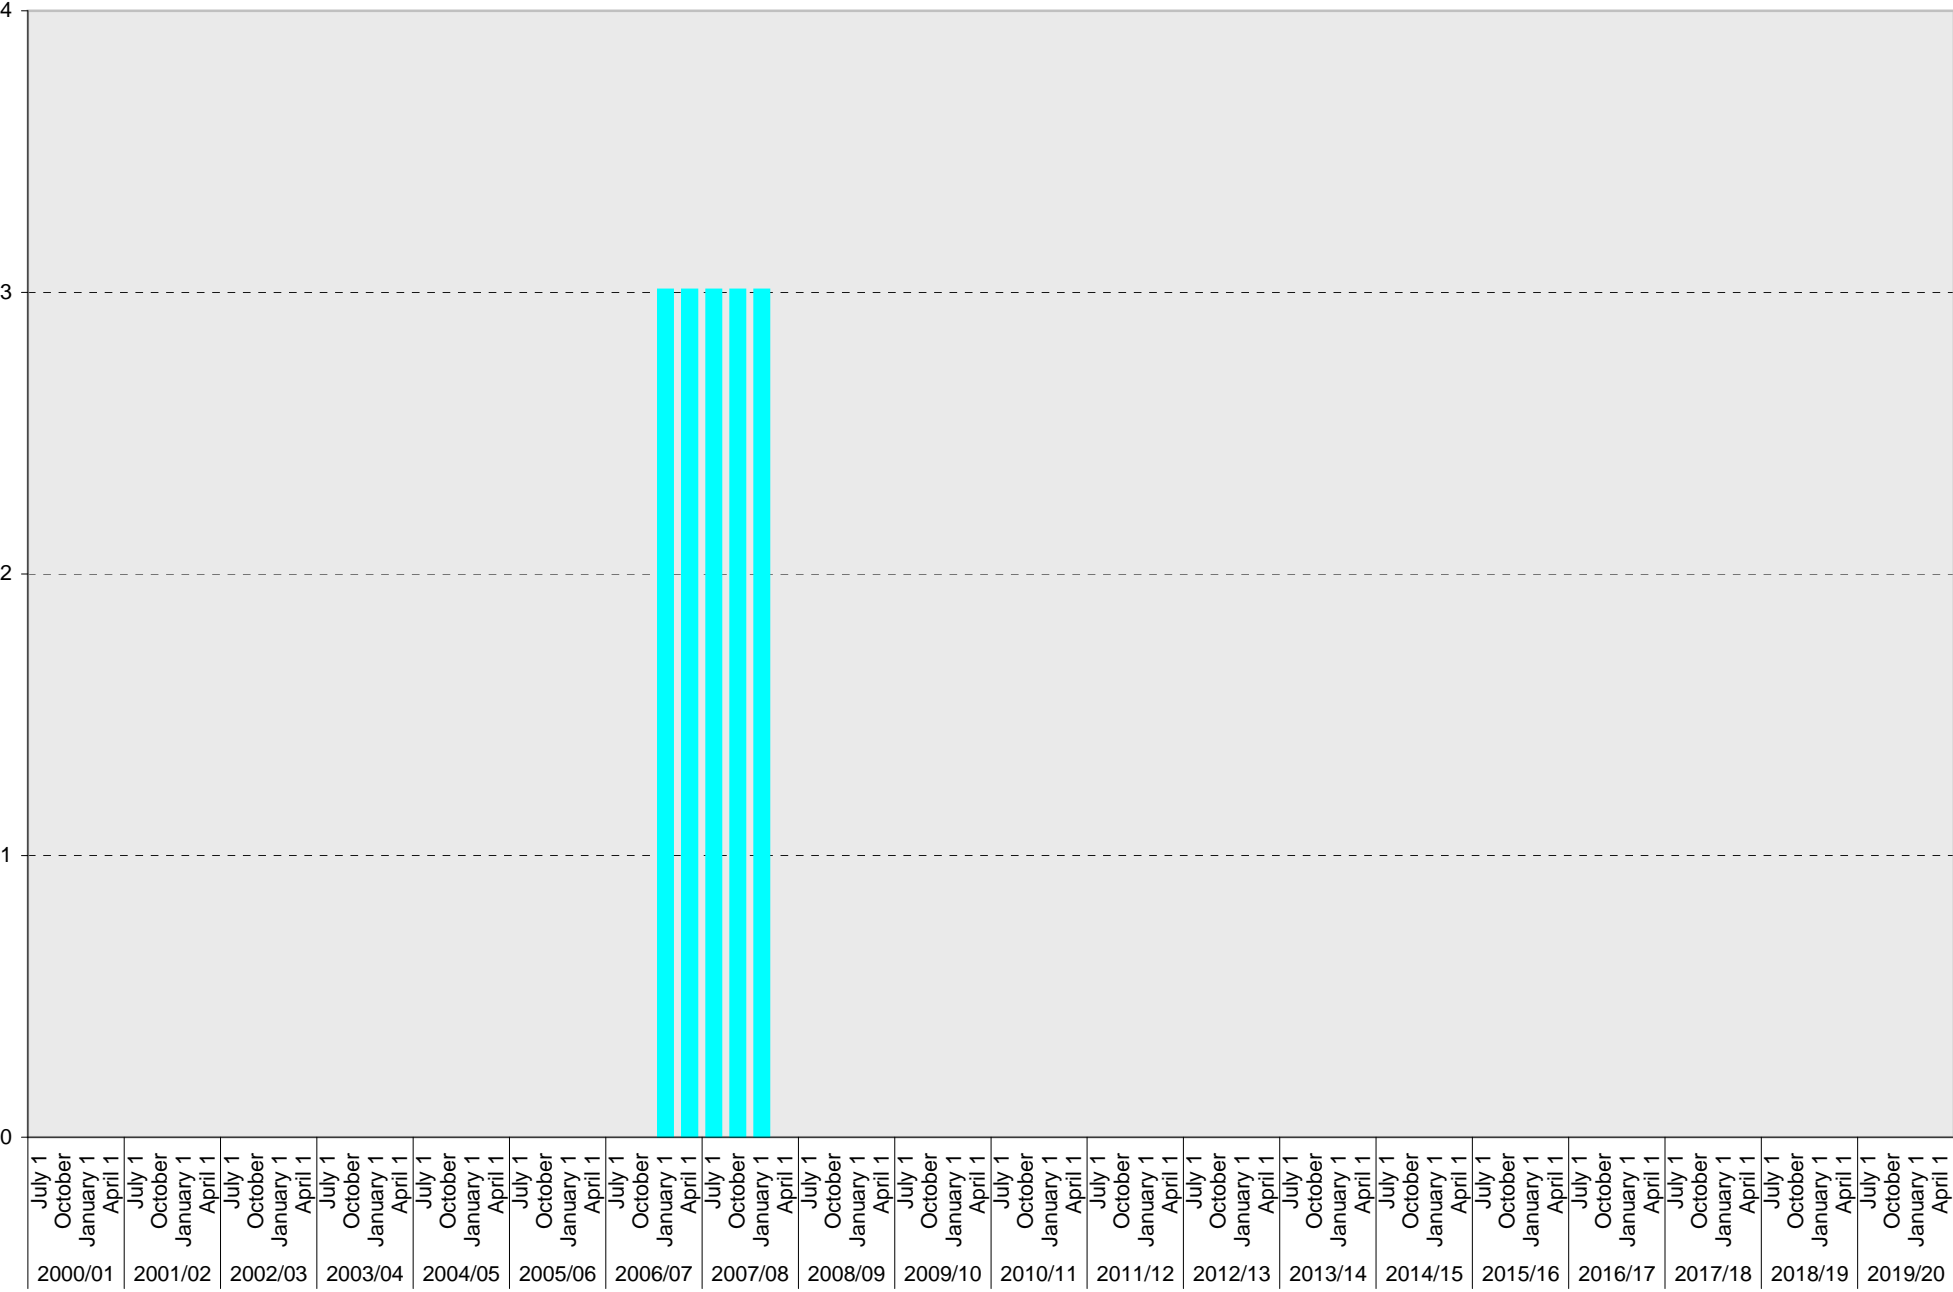

■ Loading

University of California, San Diego Parking Space Inventory

Lot P755: Total Parking Spaces

■ Total

University of California, San Diego Parking Space Inventory
 Lot P755: Visitor Parking Spaces

Date		Visitor Parking Spaces			
		Meter	Pay and Display	Pay by Space	Pay upon Exit
2000/01	July 1				
	October 1				
	January 1				
	April 1				
2001/02	July 1				
	October 1	8			
	January 1	8			
	April 1	8			
2002/03	July 1	8			
	October 1	8			
	January 1	8			
	April 1	8			
2003/04	July 1	8			
	October 1	8			
	January 1	2			
	April 1	2			
2004/05	July 1	2			
	October 1	2			
	January 1	2			
	April 1	2			
2005/06	July 1	2			
	October 1	2			
	January 1	2			
	April 1	2			
2006/07	July 1	2			
	October 1	2			
	January 1				
	April 1				
2007/08	July 1				
	October 1				
	January 1				
	April 1				
2008/09	July 1				
	October 1				
	January 1				
	April 1				
2009/10	July 1				
	October 1				
	January 1				
	April 1				

Date		Visitor Parking Spaces			
		Meter	Pay and Display	Pay by Space	Pay upon Exit
2010/11	July 1				
	October 1				
	January 1				
	April 1				
2011/12	July 1				
	October 1				
	January 1				
	April 1				
2012/13	July 1				
	October 1				
	January 1				
	April 1				
2013/14	July 1				
	October 1				
	January 1				
	April 1				
2014/15	July 1				
	October 1				
	January 1				
	April 1				
2015/16	July 1				
	October 1				
	January 1				
	April 1				
2016/17	July 1				
	October 1				
	January 1				
	April 1				
2017/18	July 1				
	October 1				
	January 1				
	April 1				
2018/19	July 1				
	October 1				
	January 1				
	April 1				
2019/20	July 1				
	October 1				
	January 1				
	April 1				