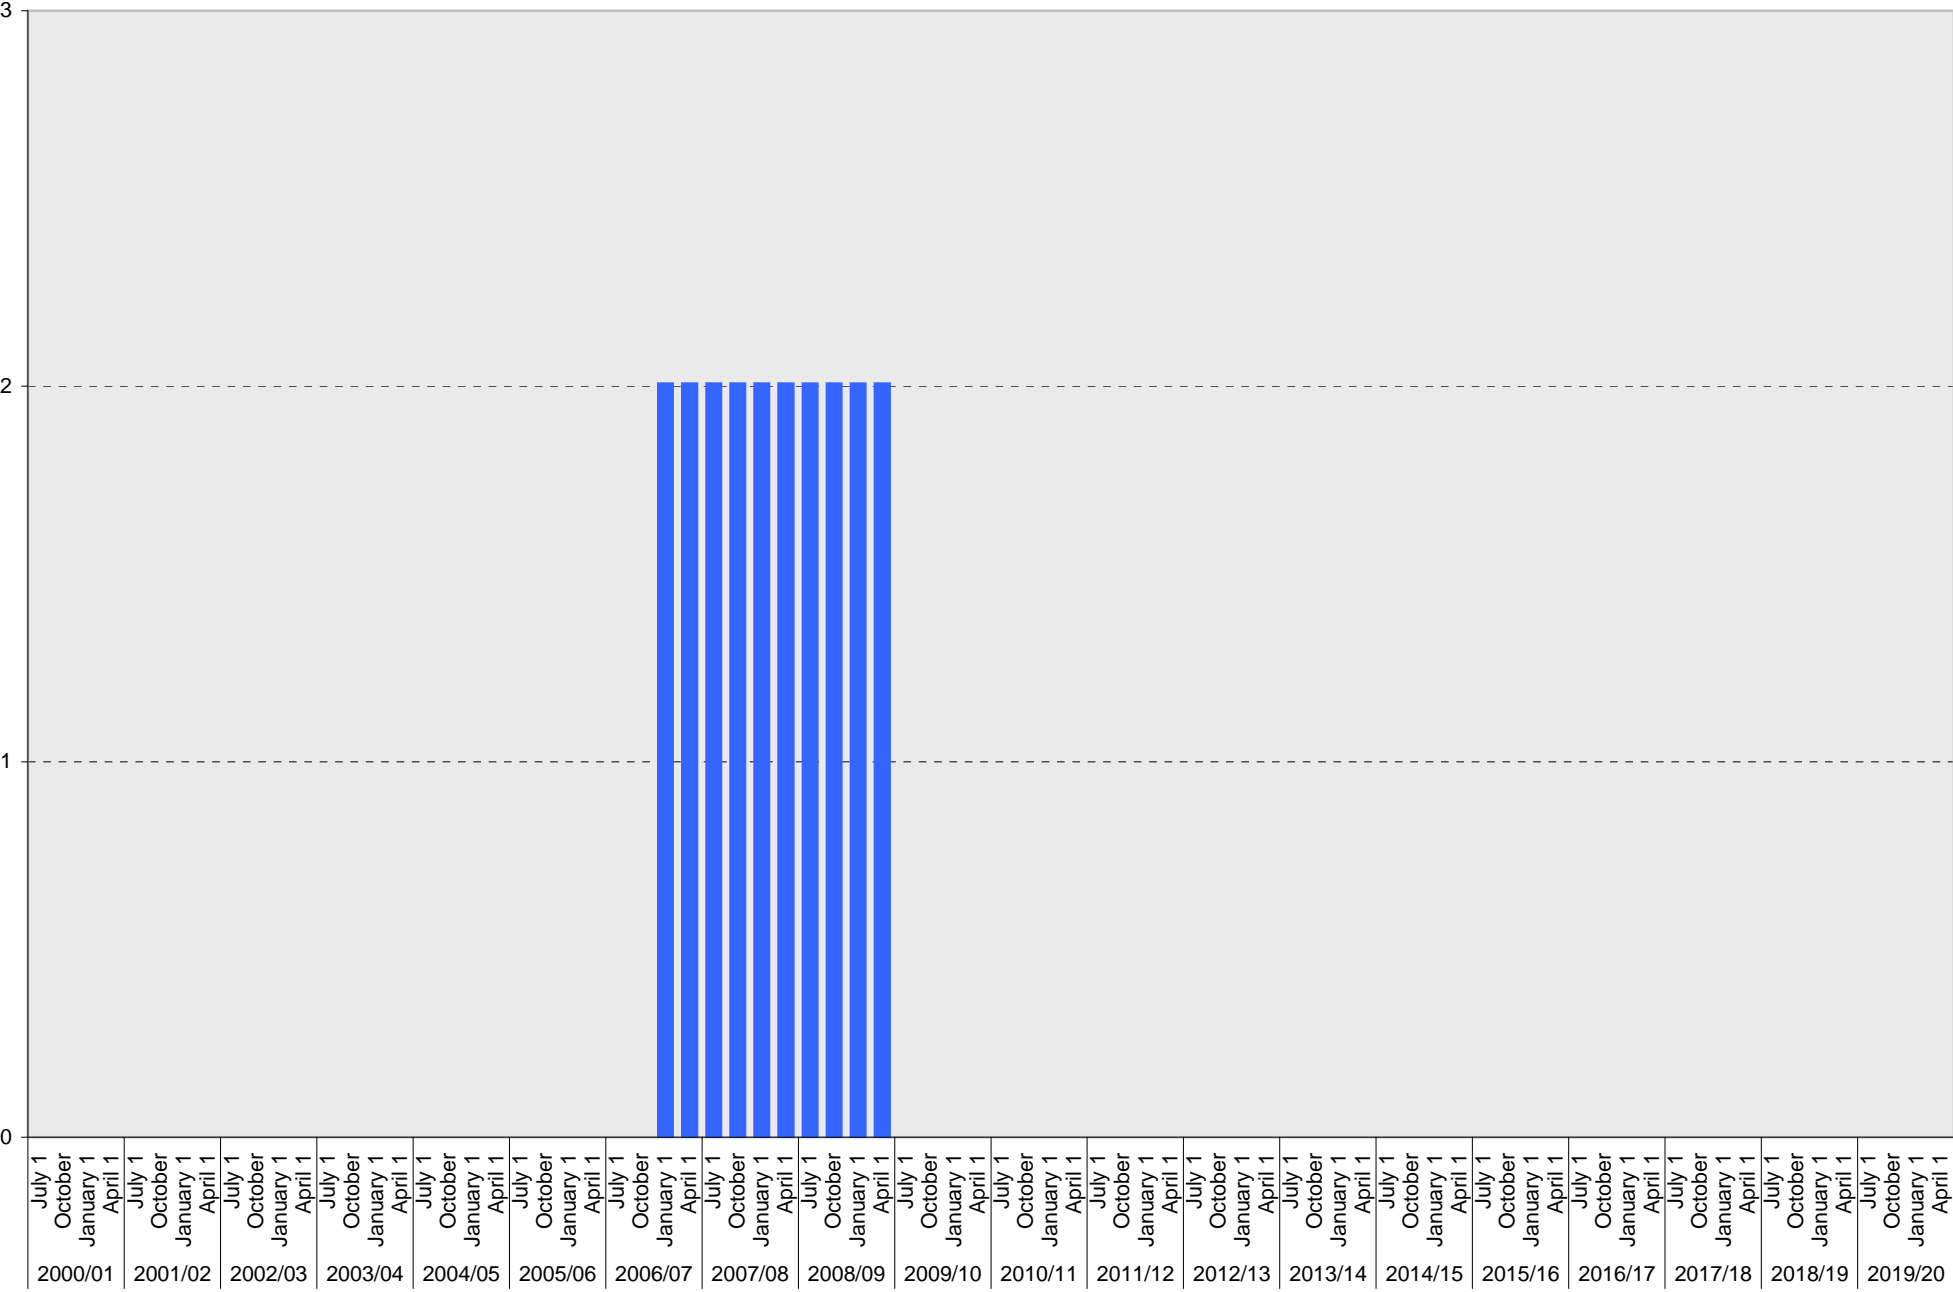

University of California, San Diego Parking Space Inventory
Lot P755: A Parking Spaces

A

University of California, San Diego Parking Space Inventory
Lot P755: B Parking Spaces

■ B

University of California, San Diego Parking Space Inventory

Lot P755: Visitor: Meter Parking Spaces

Visitor: Meter

University of California, San Diego Parking Space Inventory

Lot P755: Reserved Parking Spaces

■ Reserved

University of California, San Diego Parking Space Inventory
 Lot P755: Allocated: Total Parking Spaces