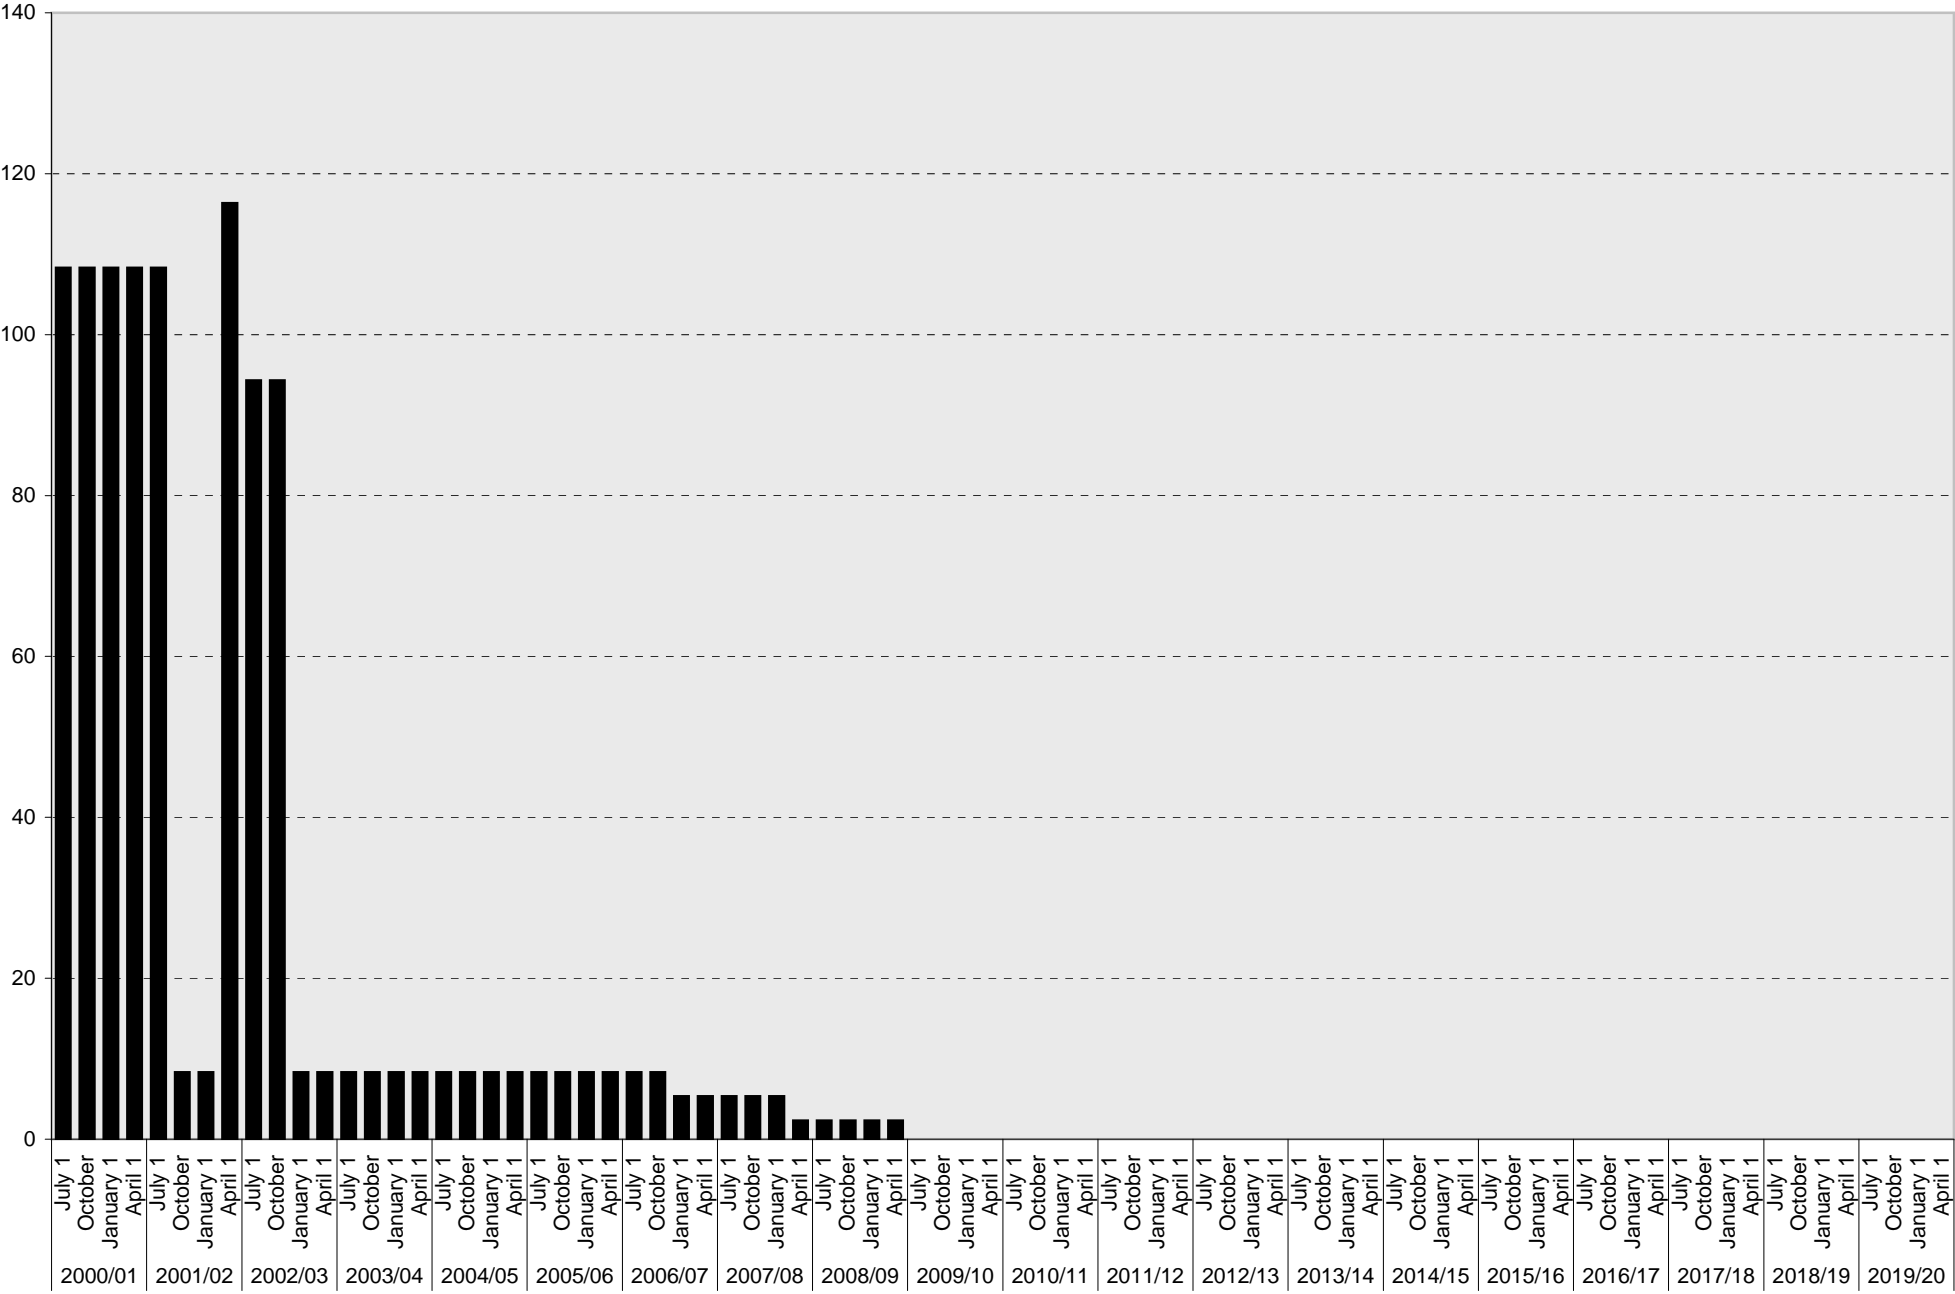

■ Loading

University of California, San Diego Parking Space Inventory

Lot P755: Total Parking Spaces

■ Total

University of California, San Diego Parking Space Inventory
 Lot P755: Visitor Parking Spaces

Date		Visitor Parking Spaces			
		Meter	Pay and Display	Pay by Space	Pay upon Exit
2000/01	July 1				
	October 1				
	January 1				
	April 1				
2001/02	July 1				
	October 1	8			
	January 1	8			
	April 1	8			
2002/03	July 1	8			
	October 1	8			
	January 1	8			
	April 1	8			
2003/04	July 1	8			
	October 1	8			
	January 1	2			
	April 1	2			
2004/05	July 1	2			
	October 1	2			
	January 1	2			
	April 1	2			
2005/06	July 1	2			
	October 1	2			
	January 1	2			
	April 1	2			
2006/07	July 1	2			
	October 1	2			
	January 1				
	April 1				
2007/08	July 1				
	October 1				
	January 1				
	April 1				
2008/09	July 1				
	October 1				
	January 1				
	April 1				
2009/10	July 1				
	October 1				
	January 1				
	April 1				

Date		Visitor Parking Spaces			
		Meter	Pay and Display	Pay by Space	Pay upon Exit
2010/11	July 1				
	October 1				
	January 1				
	April 1				
2011/12	July 1				
	October 1				
	January 1				
	April 1				
2012/13	July 1				
	October 1				
	January 1				
	April 1				
2013/14	July 1				
	October 1				
	January 1				
	April 1				
2014/15	July 1				
	October 1				
	January 1				
	April 1				
2015/16	July 1				
	October 1				
	January 1				
	April 1				
2016/17	July 1				
	October 1				
	January 1				
	April 1				
2017/18	July 1				
	October 1				
	January 1				
	April 1				
2018/19	July 1				
	October 1				
	January 1				
	April 1				
2019/20	July 1				
	October 1				
	January 1				
	April 1				