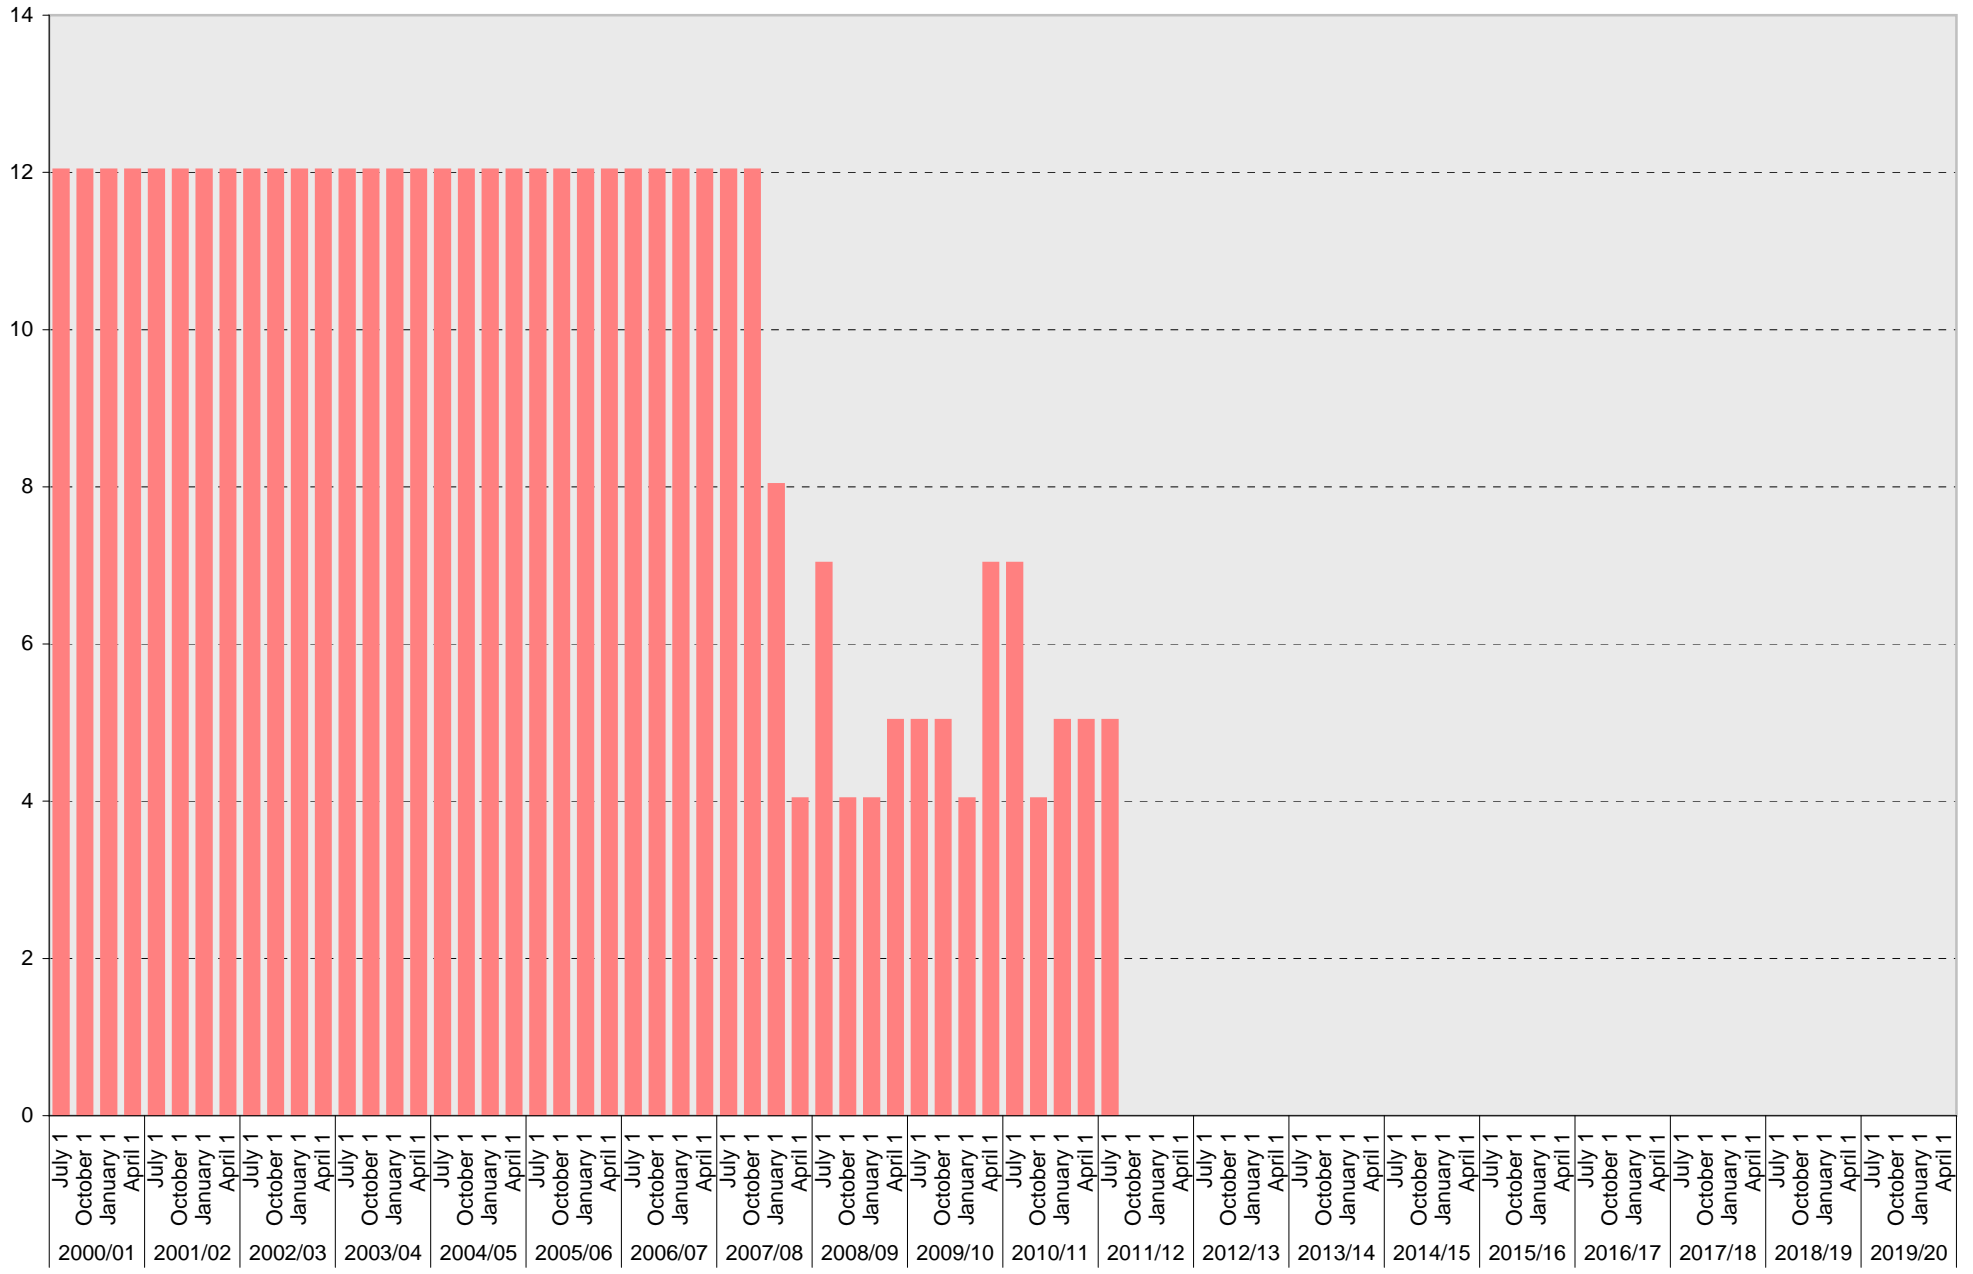

University of California, San Diego Parking Space Inventory

Lot P754: Service Yard Parking Spaces

■ Service Yard