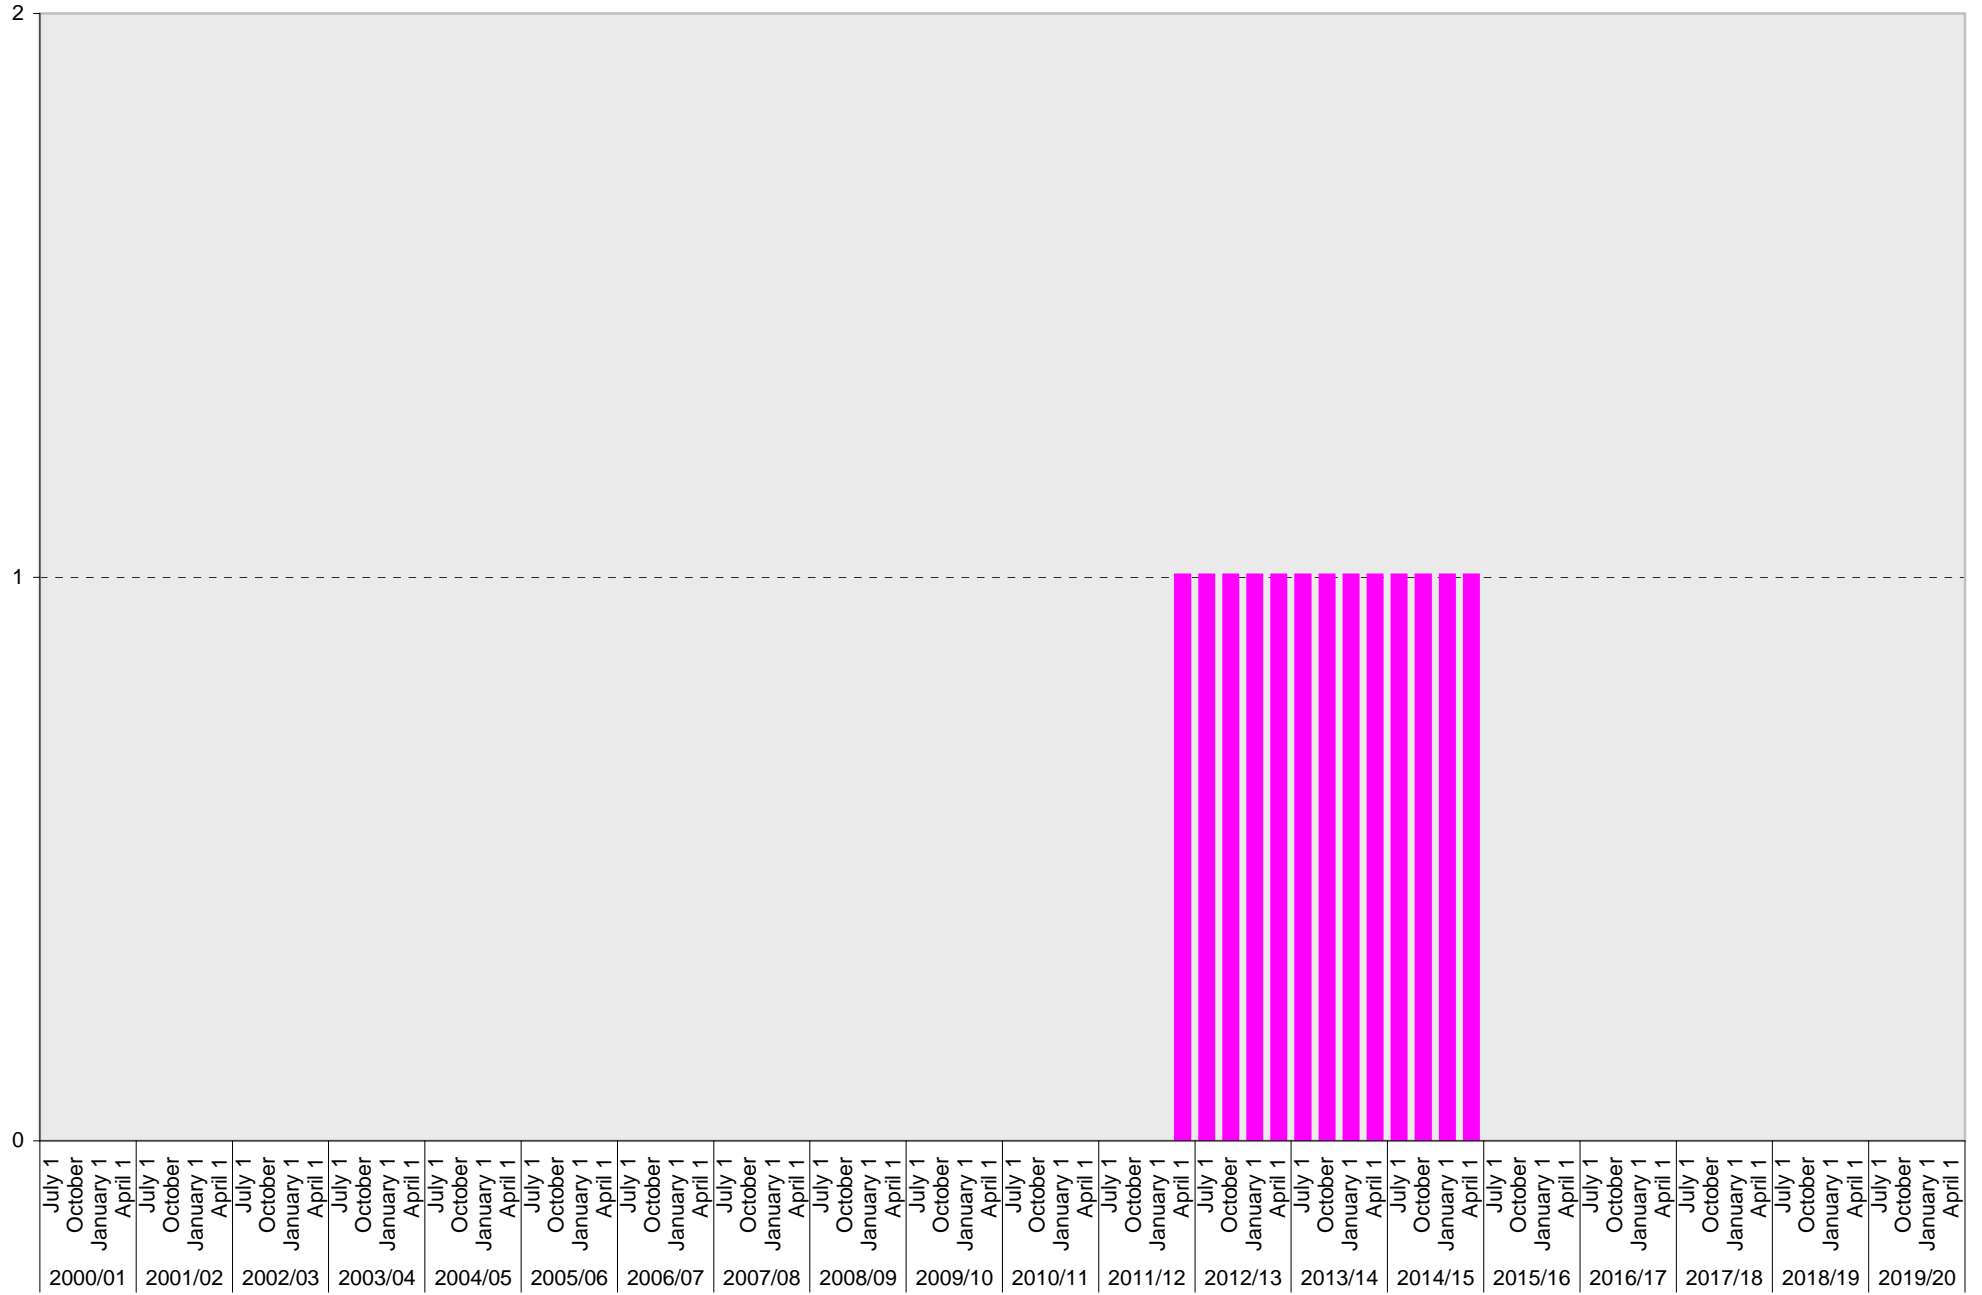

University of California, San Diego Parking Space Inventory

Lot P735: Motorcycle Parking Sections

Motorcycle