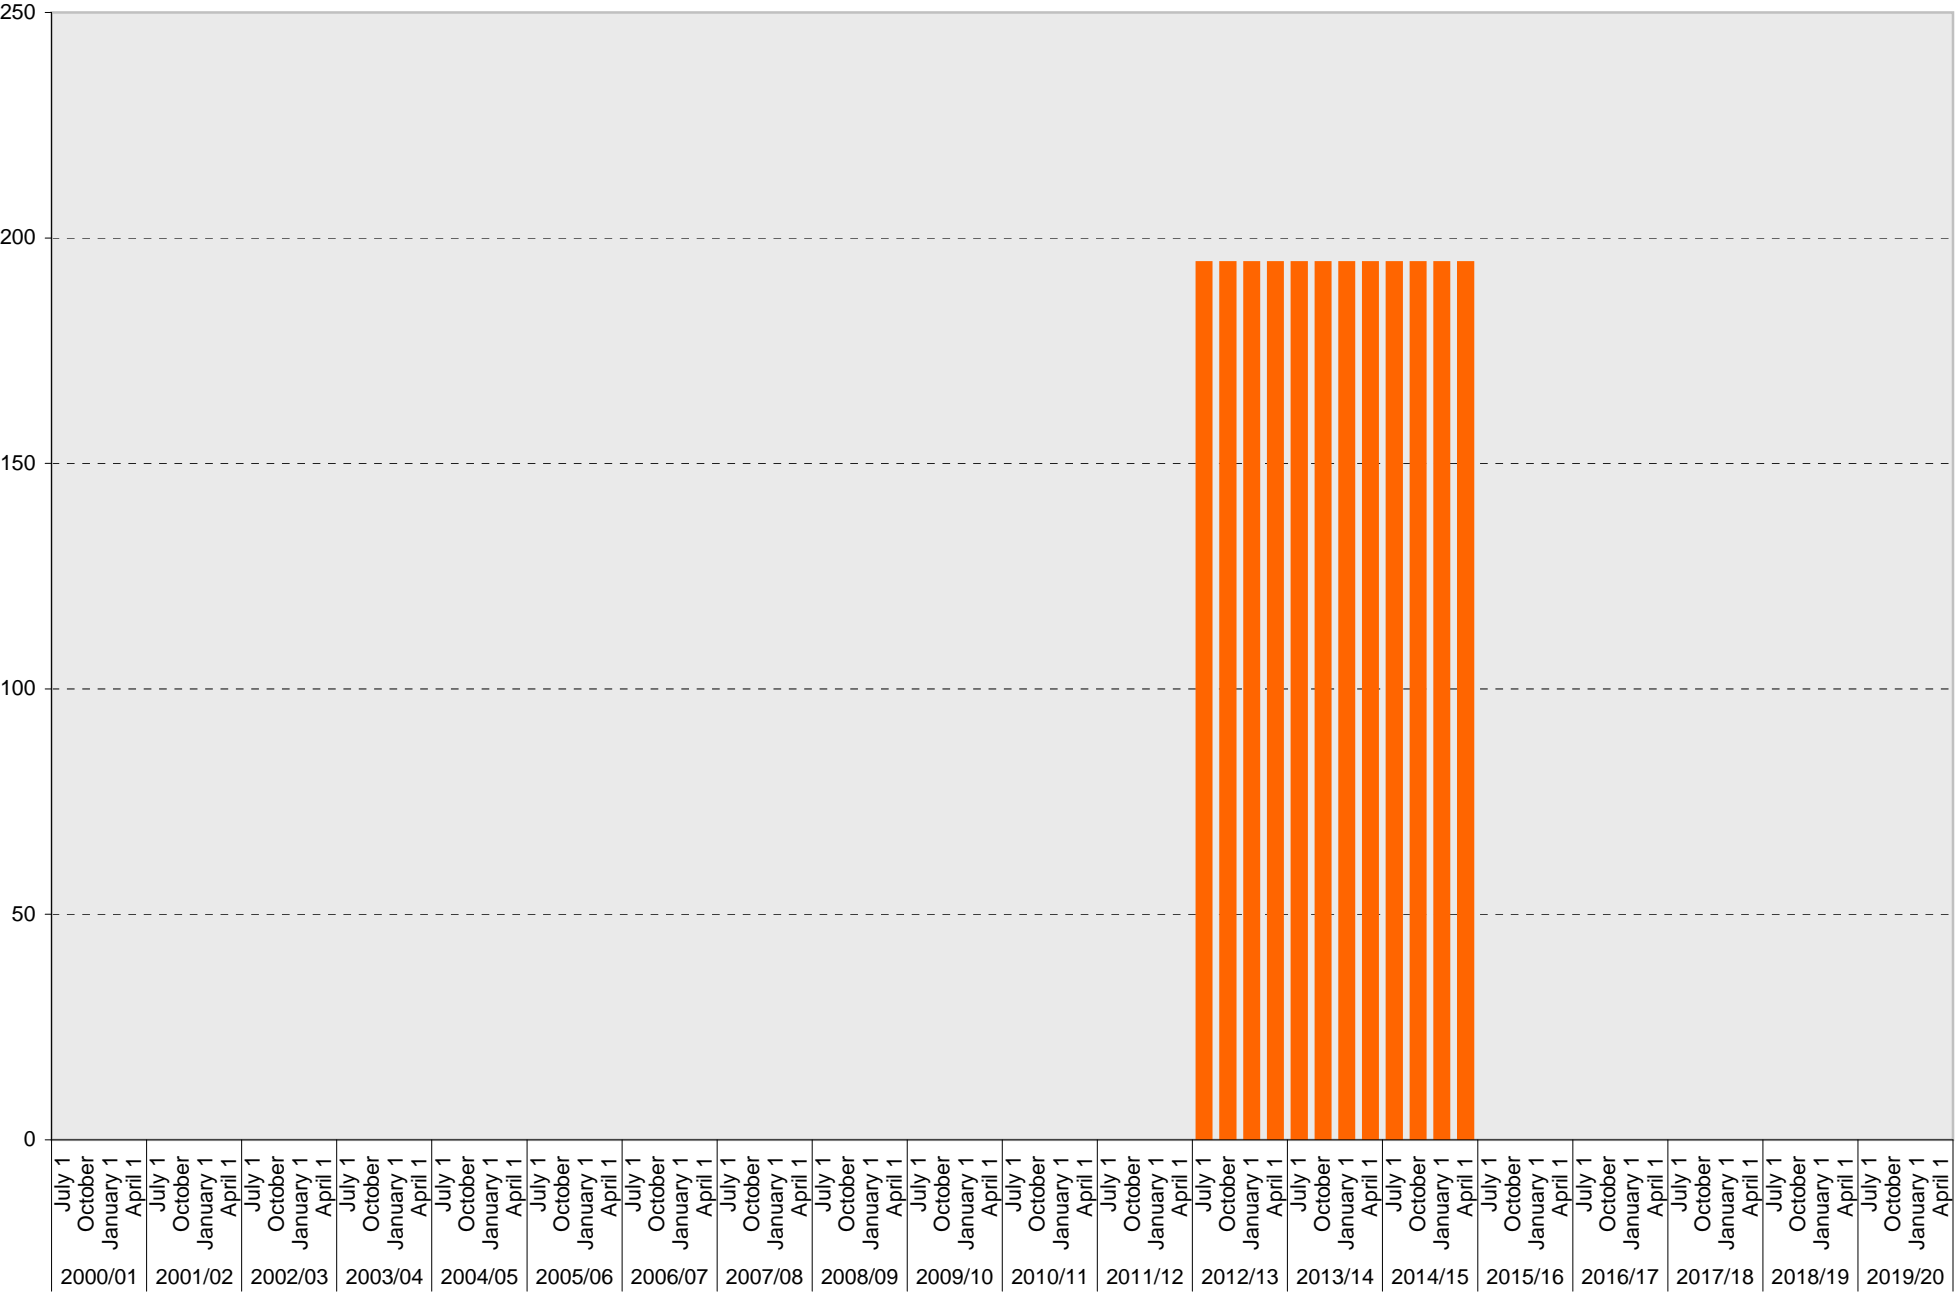

University of California, San Diego Parking Space Inventory
Lot P735: B Parking Spaces

■ B

University of California, San Diego Parking Space Inventory
Lot P735: Visitor: Pay upon Exit Parking Spaces

Visitor: Pay upon Exit

University of California, San Diego Parking Space Inventory
Lot P735: Visitor: Total Parking Spaces

Visitor: Total

University of California, San Diego Parking Space Inventory

Lot P735: Total Parking Spaces

Date		Visitor Parking Spaces			
		Meter	Pay and Display	Pay by Space	Pay upon Exit
2000/01	July 1				
	October 1				
	January 1				
	April 1				
2001/02	July 1				
	October 1				
	January 1				
	April 1				
2002/03	July 1				
	October 1				
	January 1				
	April 1				
2003/04	July 1				
	October 1				
	January 1				
	April 1				
2004/05	July 1				
	October 1				
	January 1				
	April 1				
2005/06	July 1				
	October 1				
	January 1				
	April 1				
2006/07	July 1				
	October 1				
	January 1				
	April 1				
2007/08	July 1				
	October 1				
	January 1				
	April 1				
2008/09	July 1				
	October 1				
	January 1				
	April 1				
2009/10	July 1				
	October 1				
	January 1				
	April 1				

Date		Visitor Parking Spaces			
		Meter	Pay and Display	Pay by Space	Pay upon Exit
2010/11	July 1				
	October 1				
	January 1				
	April 1				
2011/12	July 1				
	October 1				
	January 1				
	April 1				
2012/13	July 1				194
	October 1				194
	January 1				194
	April 1				194
2013/14	July 1				194
	October 1				194
	January 1				194
	April 1				194
2014/15	July 1				194
	October 1				194
	January 1				194
	April 1				194
2015/16	July 1				
	October 1				
	January 1				
	April 1				
2016/17	July 1				
	October 1				
	January 1				
	April 1				
2017/18	July 1				
	October 1				
	January 1				
	April 1				
2018/19	July 1				
	October 1				
	January 1				
	April 1				
2019/20	July 1				
	October 1				
	January 1				
	April 1				