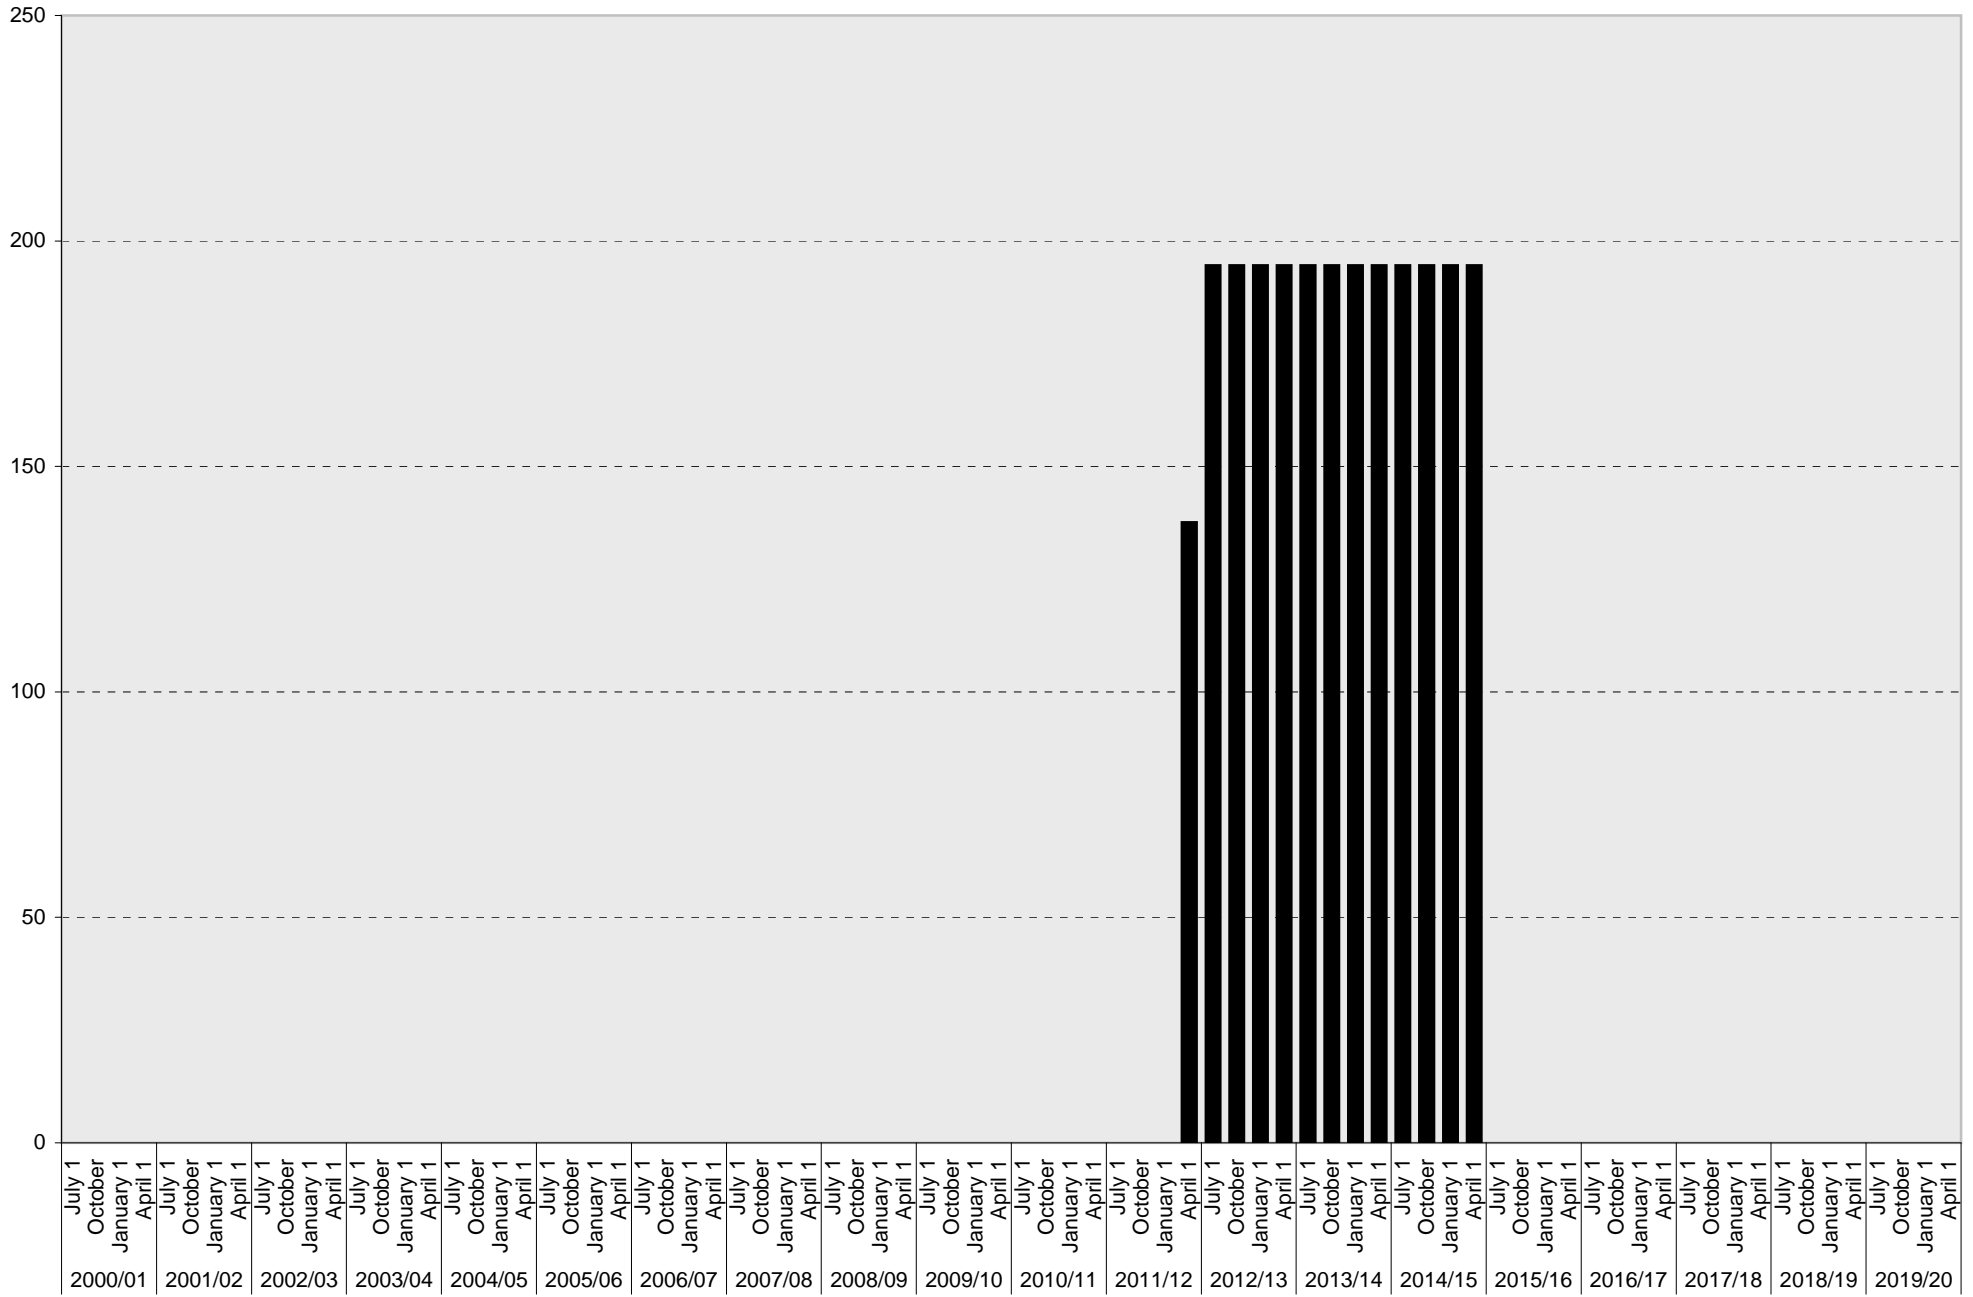

University of California, San Diego Parking Space Inventory
Lot P735: B Parking Spaces

■ B

University of California, San Diego Parking Space Inventory
Lot P735: Visitor: Pay upon Exit Parking Spaces

Visitor: Pay upon Exit

University of California, San Diego Parking Space Inventory
Lot P735: Visitor: Total Parking Spaces

Visitor: Total

University of California, San Diego Parking Space Inventory

Lot P735: Total Parking Spaces

Date		Visitor Parking Spaces			
		Meter	Pay and Display	Pay by Space	Pay upon Exit
2000/01	July 1				
	October 1				
	January 1				
	April 1				
2001/02	July 1				
	October 1				
	January 1				
	April 1				
2002/03	July 1				
	October 1				
	January 1				
	April 1				
2003/04	July 1				
	October 1				
	January 1				
	April 1				
2004/05	July 1				
	October 1				
	January 1				
	April 1				
2005/06	July 1				
	October 1				
	January 1				
	April 1				
2006/07	July 1				
	October 1				
	January 1				
	April 1				
2007/08	July 1				
	October 1				
	January 1				
	April 1				
2008/09	July 1				
	October 1				
	January 1				
	April 1				
2009/10	July 1				
	October 1				
	January 1				
	April 1				