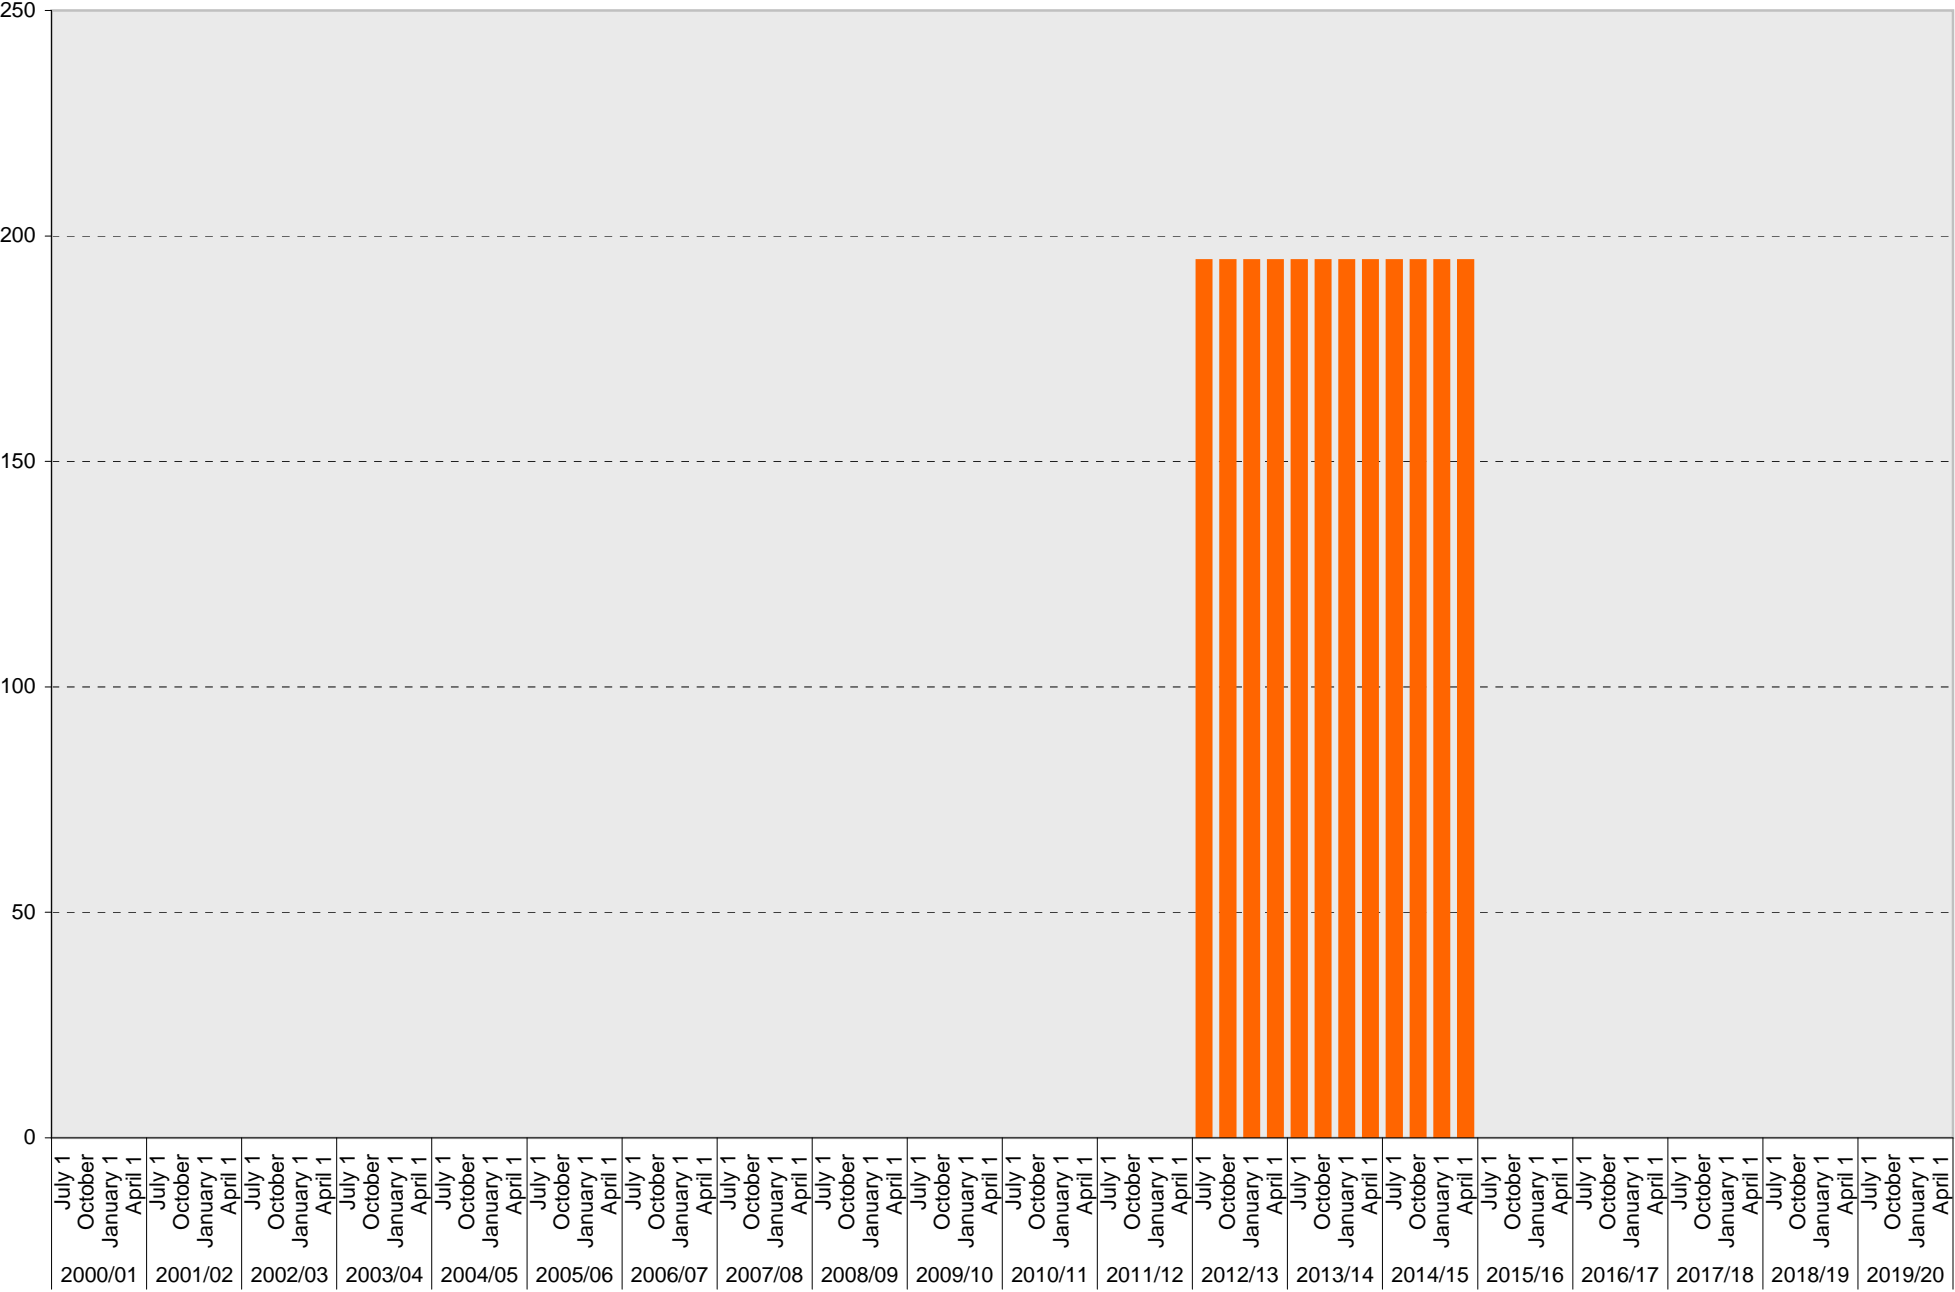

University of California, San Diego Parking Space Inventory
Lot P735: B Parking Spaces

■ B

University of California, San Diego Parking Space Inventory
Lot P735: Visitor: Pay upon Exit Parking Spaces

Visitor: Pay upon Exit

University of California, San Diego Parking Space Inventory
Lot P735: Visitor: Total Parking Spaces

Visitor: Total

University of California, San Diego Parking Space Inventory

Lot P735: Total Parking Spaces

Date		Visitor Parking Spaces			
		Meter	Pay and Display	Pay by Space	Pay upon Exit
2000/01	July 1				
	October 1				
	January 1				
	April 1				
2001/02	July 1				
	October 1				
	January 1				
	April 1				
2002/03	July 1				
	October 1				
	January 1				
	April 1				
2003/04	July 1				
	October 1				
	January 1				
	April 1				
2004/05	July 1				
	October 1				
	January 1				
	April 1				
2005/06	July 1				
	October 1				
	January 1				
	April 1				
2006/07	July 1				
	October 1				
	January 1				
	April 1				
2007/08	July 1				
	October 1				
	January 1				
	April 1				
2008/09	July 1				
	October 1				
	January 1				
	April 1				
2009/10	July 1				
	October 1				
	January 1				
	April 1				

Date		Visitor Parking Spaces			
		Meter	Pay and Display	Pay by Space	Pay upon Exit
2010/11	July 1				
	October 1				
	January 1				
	April 1				
2011/12	July 1				
	October 1				
	January 1				
	April 1				
2012/13	July 1				194
	October 1				194
	January 1				194
	April 1				194
2013/14	July 1				194
	October 1				194
	January 1				194
	April 1				194
2014/15	July 1				194
	October 1				194
	January 1				194
	April 1				194
2015/16	July 1				
	October 1				
	January 1				
	April 1				
2016/17	July 1				
	October 1				
	January 1				
	April 1				
2017/18	July 1				
	October 1				
	January 1				
	April 1				
2018/19	July 1				
	October 1				
	January 1				
	April 1				
2019/20	July 1				
	October 1				
	January 1				
	April 1				