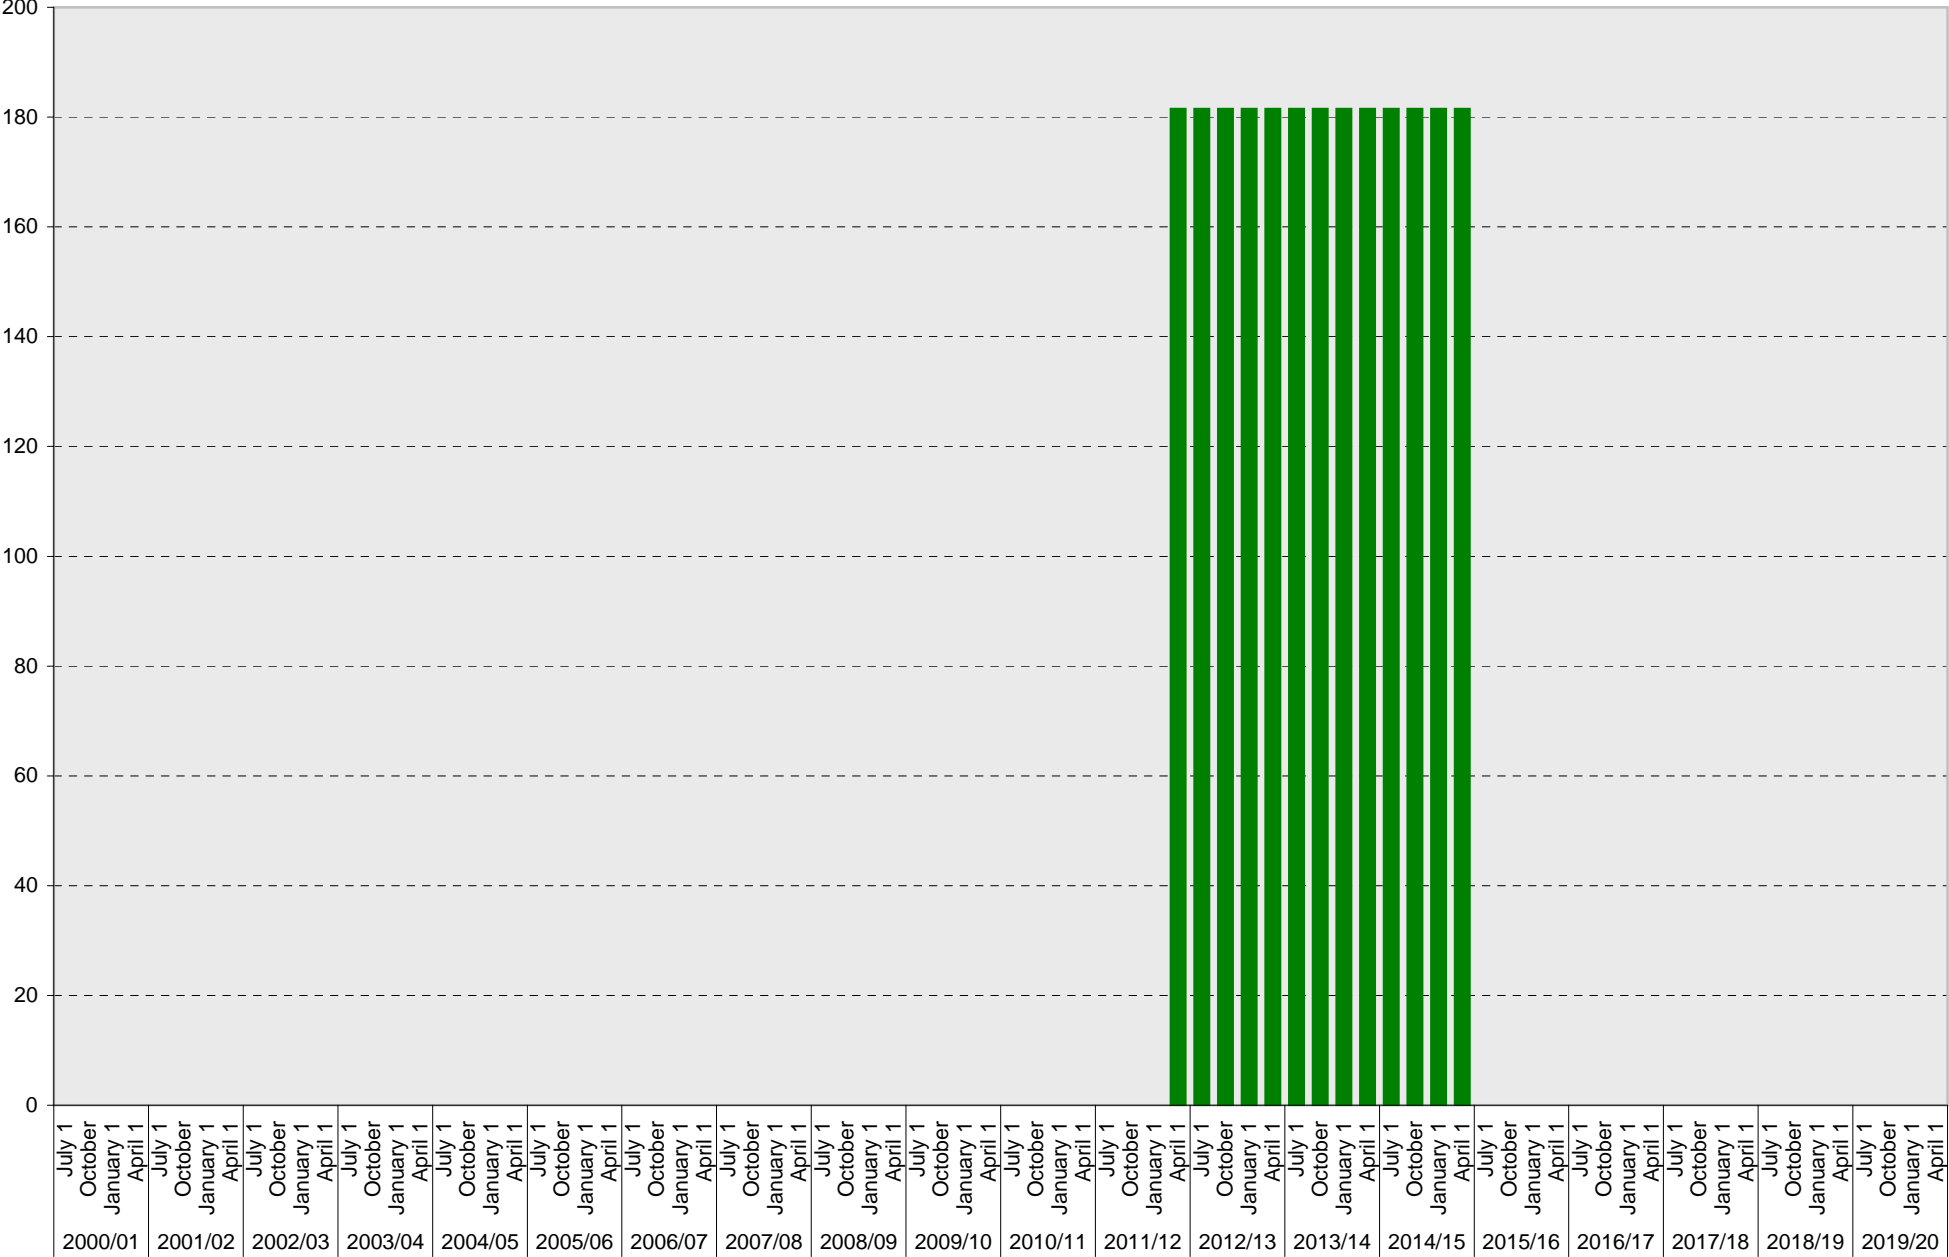

# University of California, San Diego Parking Space Inventory

## Lot P732: B Parking Spaces

## Lot P732: Total Parking Spaces

■ Total