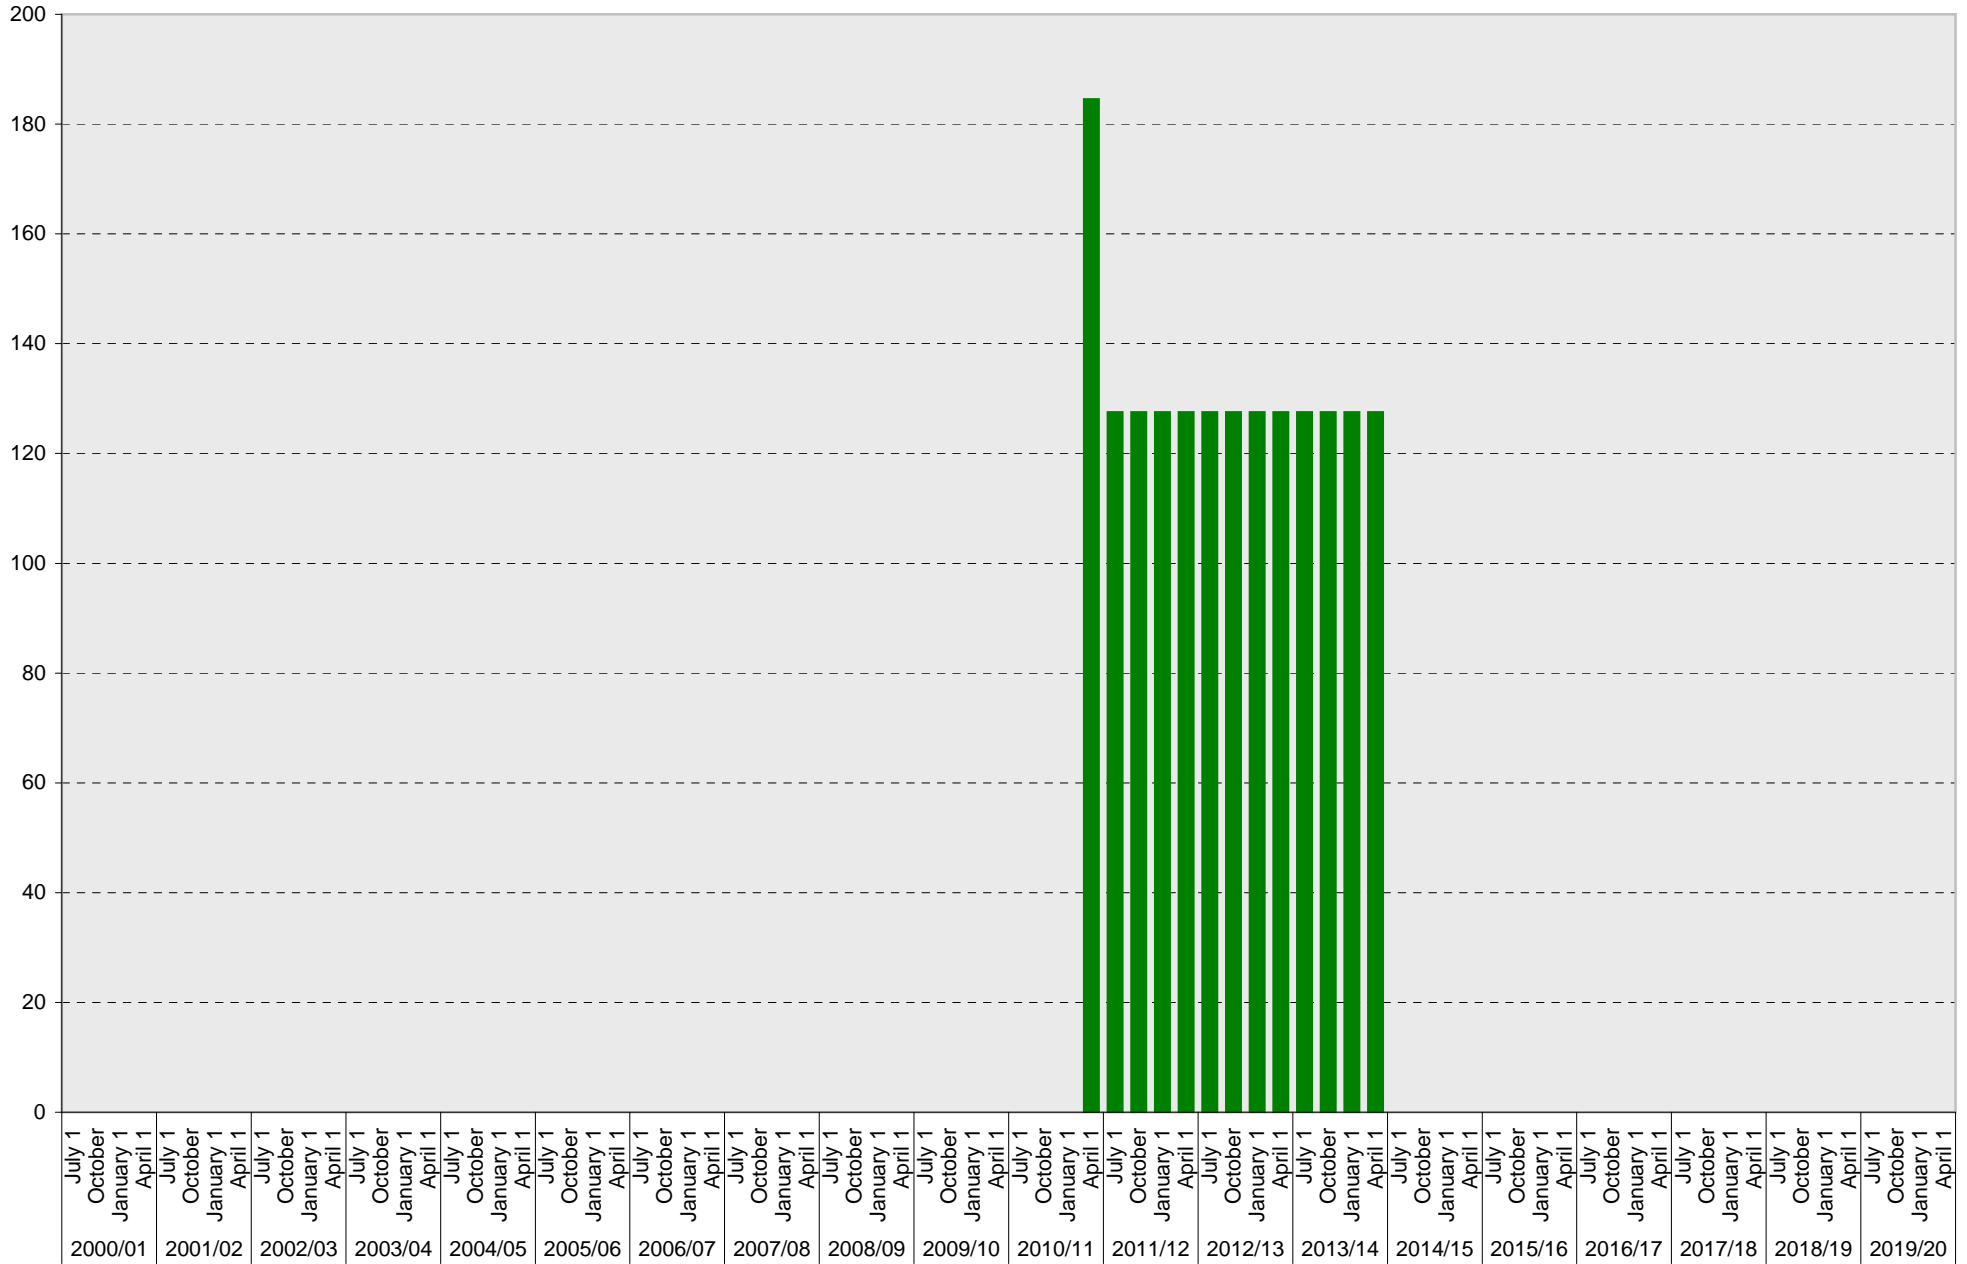

University of California, San Diego Parking Space Inventory

Lot P731: B Parking Spaces

■ B

University of California, San Diego Parking Space Inventory

Lot P731: Total Parking Spaces

■ Total

University of California, San Diego Parking Space Inventory

Lot P731: Motorcycle Parking Sections

Motorcycle

University of California, San Diego Parking Space Inventory
 Lot P731: Visitor Parking Spaces

Date		Visitor Parking Spaces			
		Meter	Pay and Display	Pay by Space	Pay upon Exit
2000/01	July 1				
	October 1				
	January 1				
	April 1				
2001/02	July 1				
	October 1				
	January 1				
	April 1				
2002/03	July 1				
	October 1				
	January 1				
	April 1				
2003/04	July 1				
	October 1				
	January 1				
	April 1				
2004/05	July 1				
	October 1				
	January 1				
	April 1				
2005/06	July 1				
	October 1				
	January 1				
	April 1				
2006/07	July 1				
	October 1				
	January 1				
	April 1				
2007/08	July 1				
	October 1				
	January 1				
	April 1				
2008/09	July 1				
	October 1				
	January 1				
	April 1				
2009/10	July 1				
	October 1				
	January 1				
	April 1				

Date		Visitor Parking Spaces			
		Meter	Pay and Display	Pay by Space	Pay upon Exit
2010/11	July 1				
	October 1				
	January 1				
	April 1				
2011/12	July 1				
	October 1				
	January 1				
	April 1				
2012/13	July 1				
	October 1				
	January 1				
	April 1				
2013/14	July 1				
	October 1				
	January 1				
	April 1				
2014/15	July 1				
	October 1				
	January 1				
	April 1				
2015/16	July 1				
	October 1				
	January 1				
	April 1				
2016/17	July 1				
	October 1				
	January 1				
	April 1				
2017/18	July 1				
	October 1				
	January 1				
	April 1				
2018/19	July 1				
	October 1				
	January 1				
	April 1				
2019/20	July 1				
	October 1				
	January 1				
	April 1				