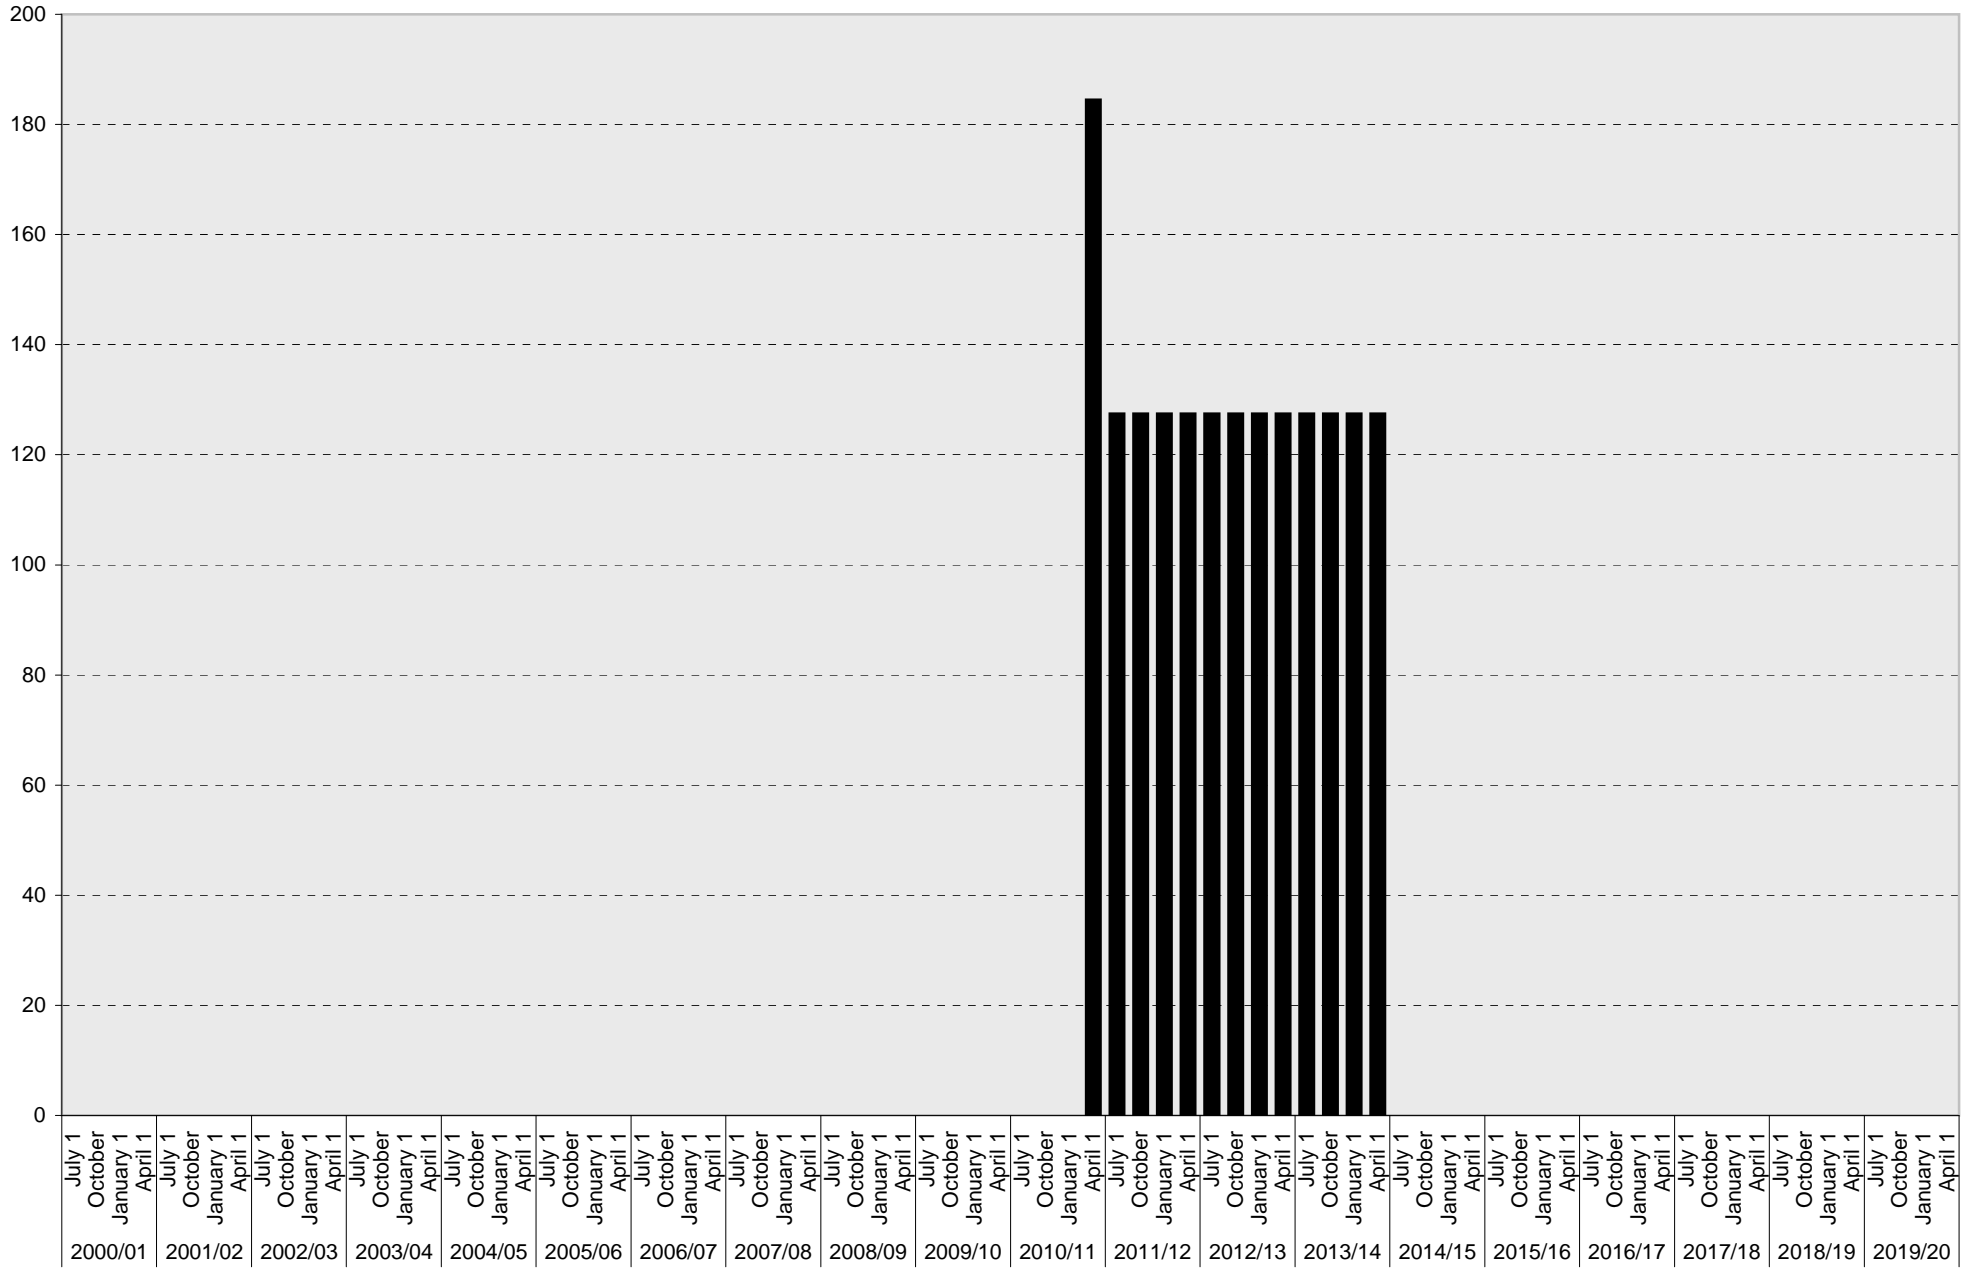

University of California, San Diego Parking Space Inventory

Lot P731: B Parking Spaces

■ B

University of California, San Diego Parking Space Inventory

Lot P731: Total Parking Spaces

■ Total

University of California, San Diego Parking Space Inventory

Lot P731: Motorcycle Parking Sections

Motorcycle

University of California, San Diego Parking Space Inventory
 Lot P731: Visitor Parking Spaces

Date		Visitor Parking Spaces			
		Meter	Pay and Display	Pay by Space	Pay upon Exit
2000/01	July 1				
	October 1				
	January 1				
	April 1				
2001/02	July 1				
	October 1				
	January 1				
	April 1				
2002/03	July 1				
	October 1				
	January 1				
	April 1				
2003/04	July 1				
	October 1				
	January 1				
	April 1				
2004/05	July 1				
	October 1				
	January 1				
	April 1				
2005/06	July 1				
	October 1				
	January 1				
	April 1				
2006/07	July 1				
	October 1				
	January 1				
	April 1				
2007/08	July 1				
	October 1				
	January 1				
	April 1				
2008/09	July 1				
	October 1				
	January 1				
	April 1				
2009/10	July 1				
	October 1				
	January 1				
	April 1				

Date		Visitor Parking Spaces			
		Meter	Pay and Display	Pay by Space	Pay upon Exit
2010/11	July 1				
	October 1				
	January 1				
	April 1				
2011/12	July 1				
	October 1				
	January 1				
	April 1				
2012/13	July 1				
	October 1				
	January 1				
	April 1				
2013/14	July 1				
	October 1				
	January 1				
	April 1				
2014/15	July 1				
	October 1				
	January 1				
	April 1				
2015/16	July 1				
	October 1				
	January 1				
	April 1				
2016/17	July 1				
	October 1				
	January 1				
	April 1				
2017/18	July 1				
	October 1				
	January 1				
	April 1				
2018/19	July 1				
	October 1				
	January 1				
	April 1				
2019/20	July 1				
	October 1				
	January 1				
	April 1				