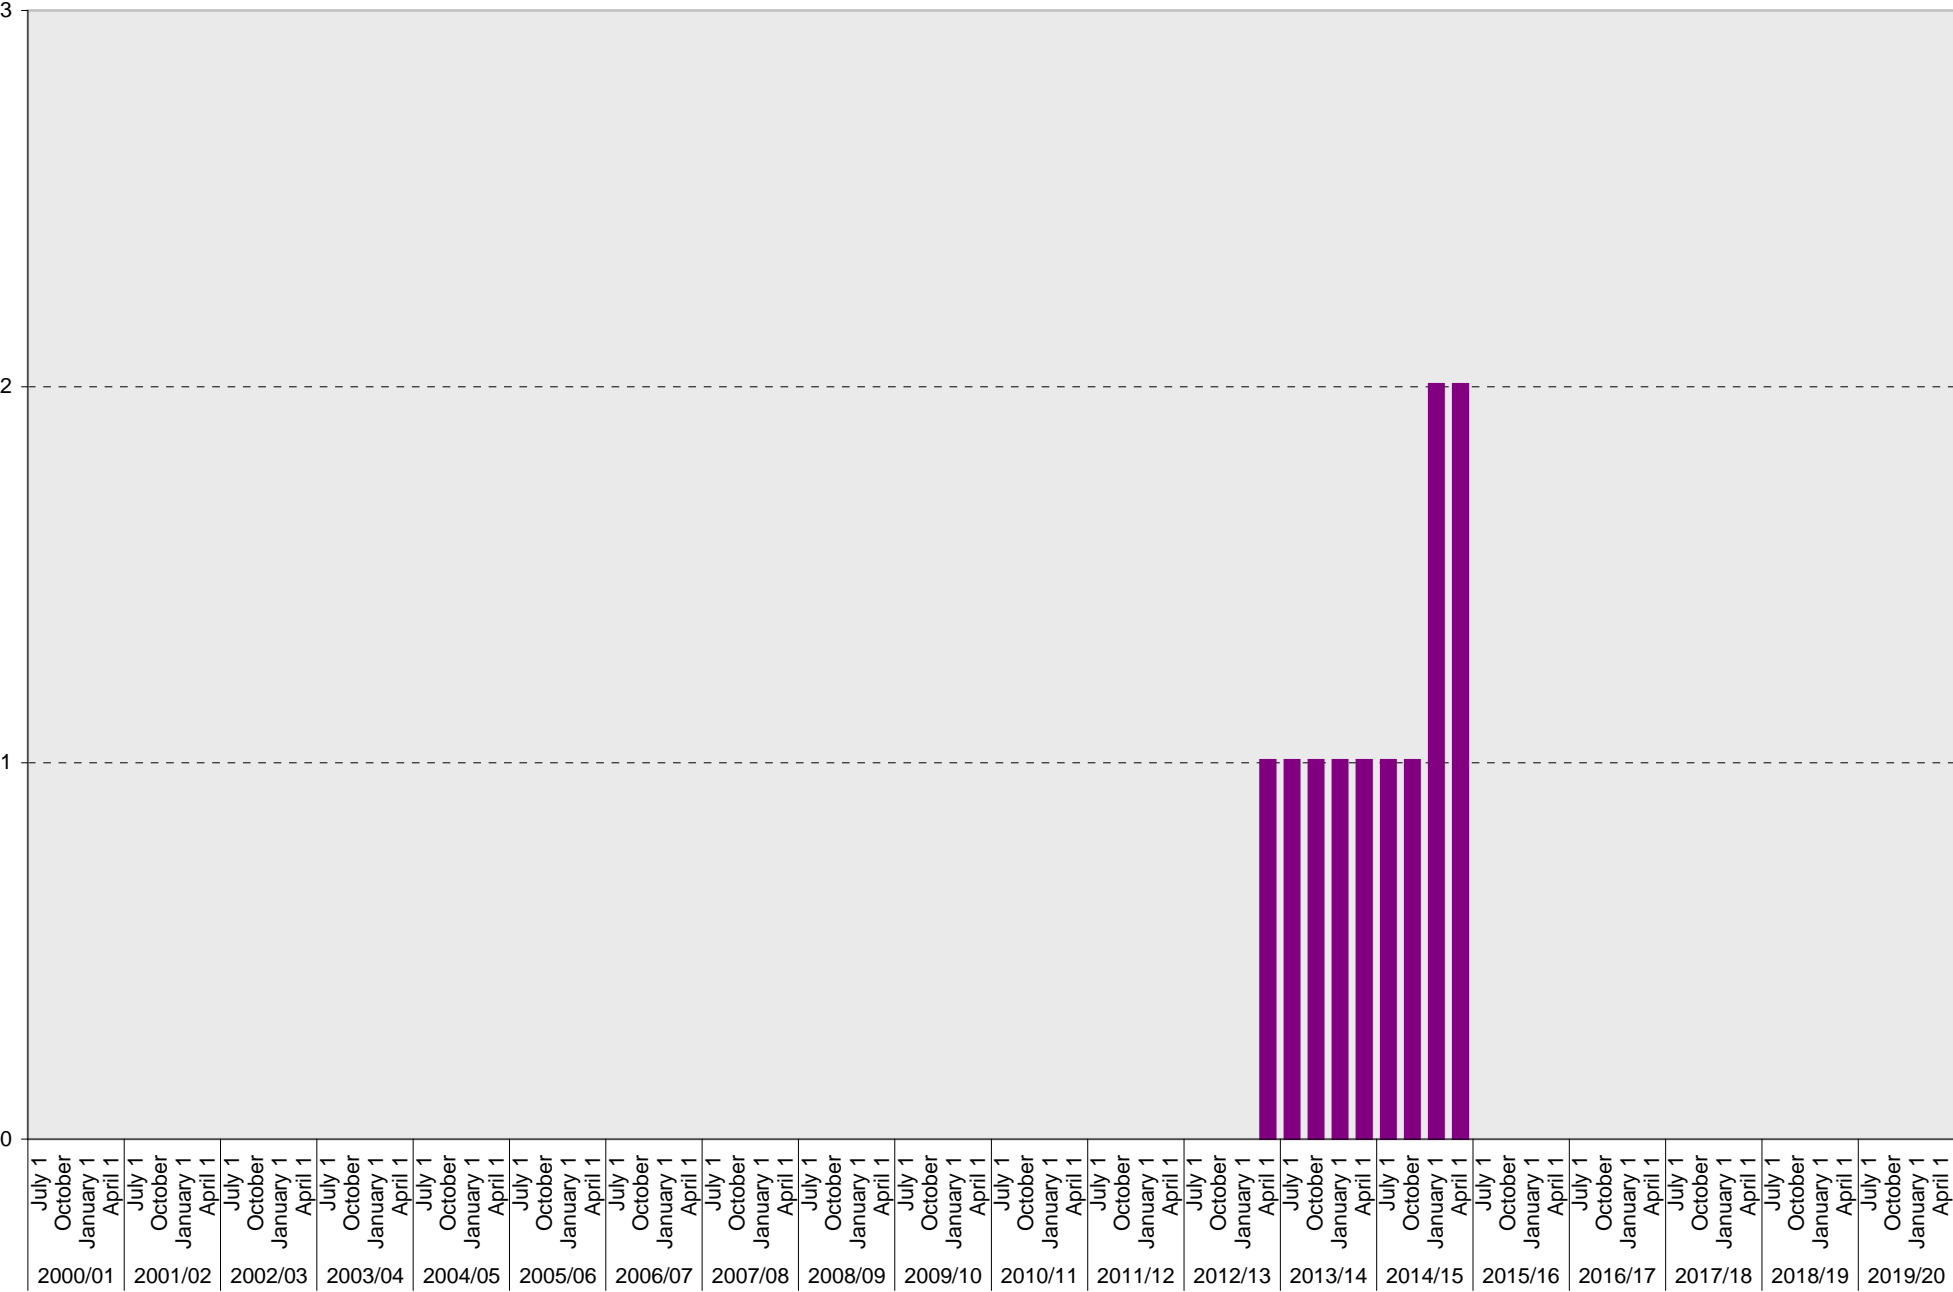

University of California, San Diego Parking Space Inventory

Lot P722: B Parking Spaces

■ B

University of California, San Diego Parking Space Inventory

Lot P722: Allocated: Electric Vehicle Parking Spaces

■ Allocated

University of California, San Diego Parking Space Inventory

Lot P722: Allocated: Total Parking Spaces

■ Allocated: Total

University of California, San Diego Parking Space Inventory

Lot P722: Accessible Parking Spaces