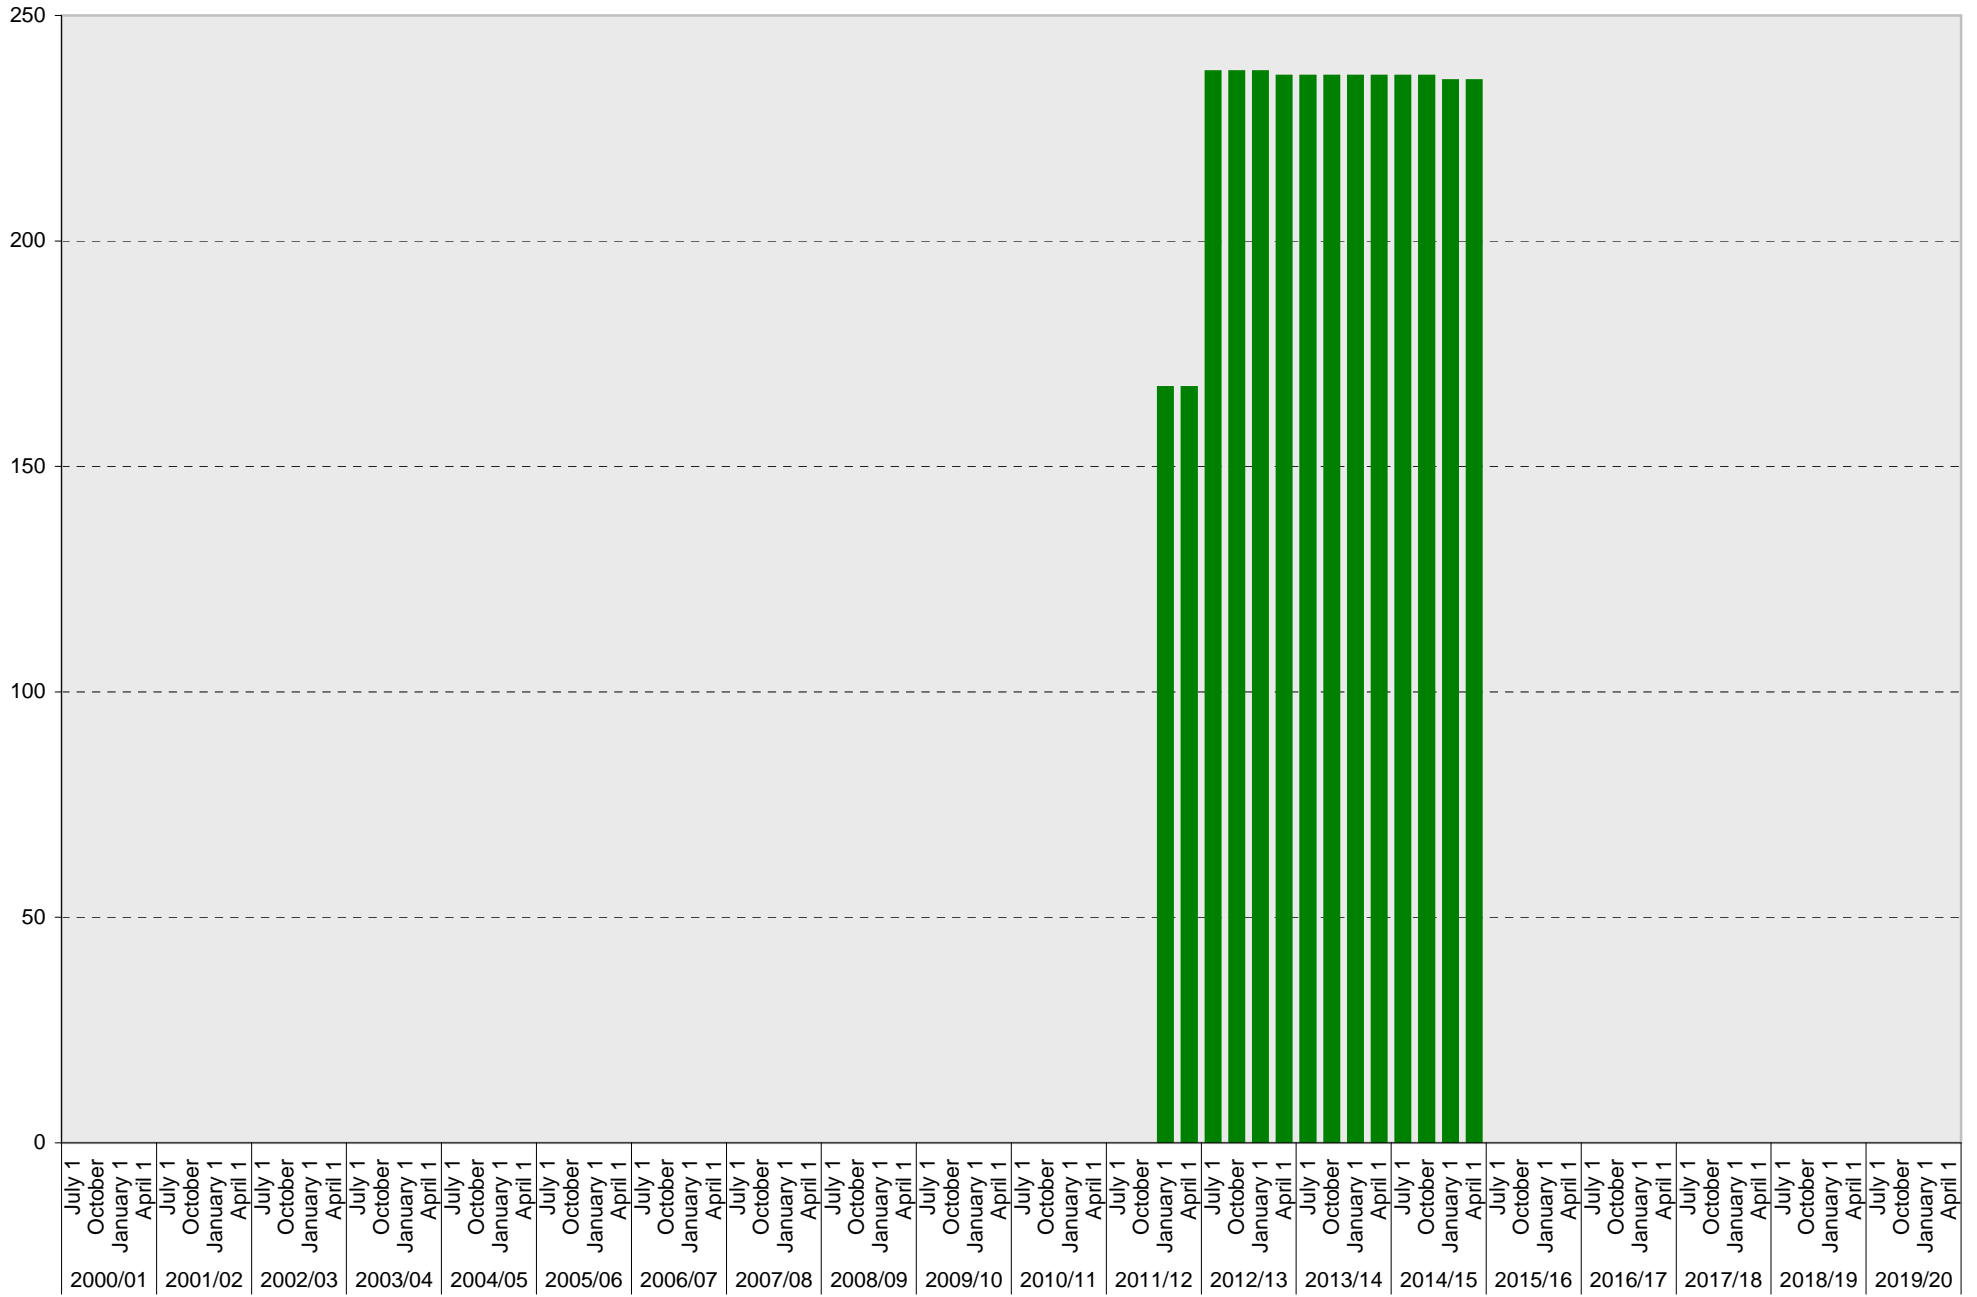

University of California, San Diego Parking Space Inventory

Lot P722: B Parking Spaces

■ B

University of California, San Diego Parking Space Inventory

Lot P722: Allocated: Electric Vehicle Parking Spaces

■ Allocated

University of California, San Diego Parking Space Inventory

Lot P722: Allocated: Total Parking Spaces

■ Allocated: Total

University of California, San Diego Parking Space Inventory

Lot P722: Accessible Parking Spaces

Date		Visitor Parking Spaces			
		Meter	Pay and Display	Pay by Space	Pay upon Exit
2010/11	July 1				
	October 1				
	January 1				
	April 1				
2011/12	July 1				
	October 1				
	January 1				
	April 1				
2012/13	July 1				
	October 1				
	January 1				
	April 1				
2013/14	July 1				
	October 1				
	January 1				
	April 1				
2014/15	July 1				
	October 1				
	January 1				
	April 1				
2015/16	July 1				
	October 1				
	January 1				
	April 1				
2016/17	July 1				
	October 1				
	January 1				
	April 1				
2017/18	July 1				
	October 1				
	January 1				
	April 1				
2018/19	July 1				
	October 1				
	January 1				
	April 1				
2019/20	July 1				
	October 1				
	January 1				
	April 1				