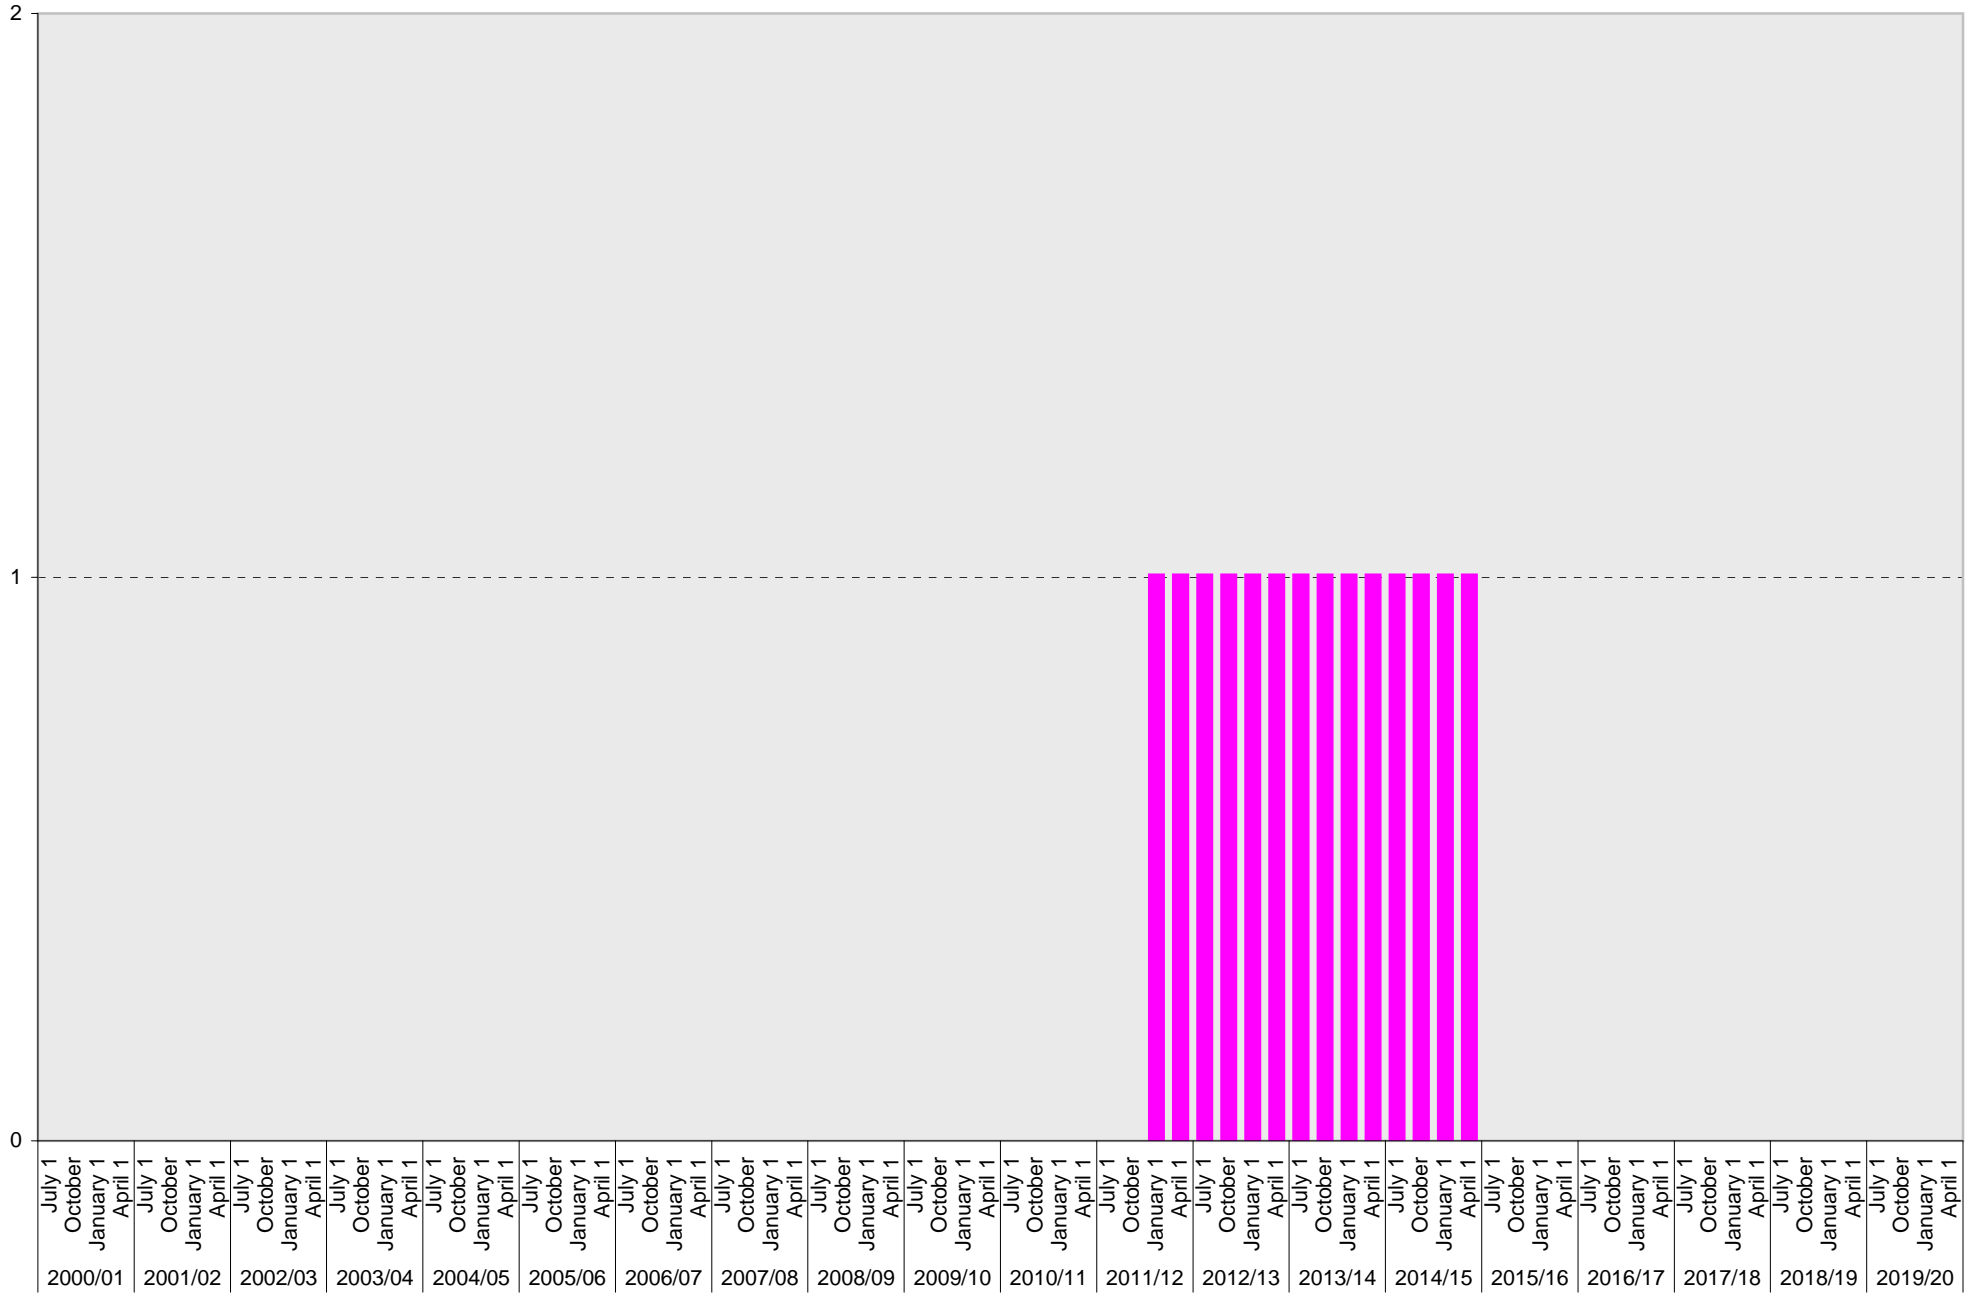

■ Accessible

University of California, San Diego Parking Space Inventory

Lot P722: Total Parking Spaces

■ Total

University of California, San Diego Parking Space Inventory

Lot P722: Motorcycle Parking Sections

■ Motorcycle

University of California, San Diego Parking Space Inventory
 Lot P722: Visitor Parking Spaces

Date		Visitor Parking Spaces			
		Meter	Pay and Display	Pay by Space	Pay upon Exit
2000/01	July 1 October 1 January 1 April 1				
2001/02	July 1 October 1 January 1 April 1				
2002/03	July 1 October 1 January 1 April 1				
2003/04	July 1 October 1 January 1 April 1				
2004/05	July 1 October 1 January 1 April 1				
2005/06	July 1 October 1 January 1 April 1				
2006/07	July 1 October 1 January 1 April 1				
2007/08	July 1 October 1 January 1 April 1				
2008/09	July 1 October 1 January 1 April 1				
2009/10	July 1 October 1 January 1 April 1				

Date		Visitor Parking Spaces			
		Meter	Pay and Display	Pay by Space	Pay upon Exit
2010/11	July 1				
	October 1				
	January 1				
	April 1				
2011/12	July 1				
	October 1				
	January 1				
	April 1				
2012/13	July 1				
	October 1				
	January 1				
	April 1				
2013/14	July 1				
	October 1				
	January 1				
	April 1				
2014/15	July 1				
	October 1				
	January 1				
	April 1				
2015/16	July 1				
	October 1				
	January 1				
	April 1				
2016/17	July 1				
	October 1				
	January 1				
	April 1				
2017/18	July 1				
	October 1				
	January 1				
	April 1				
2018/19	July 1				
	October 1				
	January 1				
	April 1				
2019/20	July 1				
	October 1				
	January 1				
	April 1				