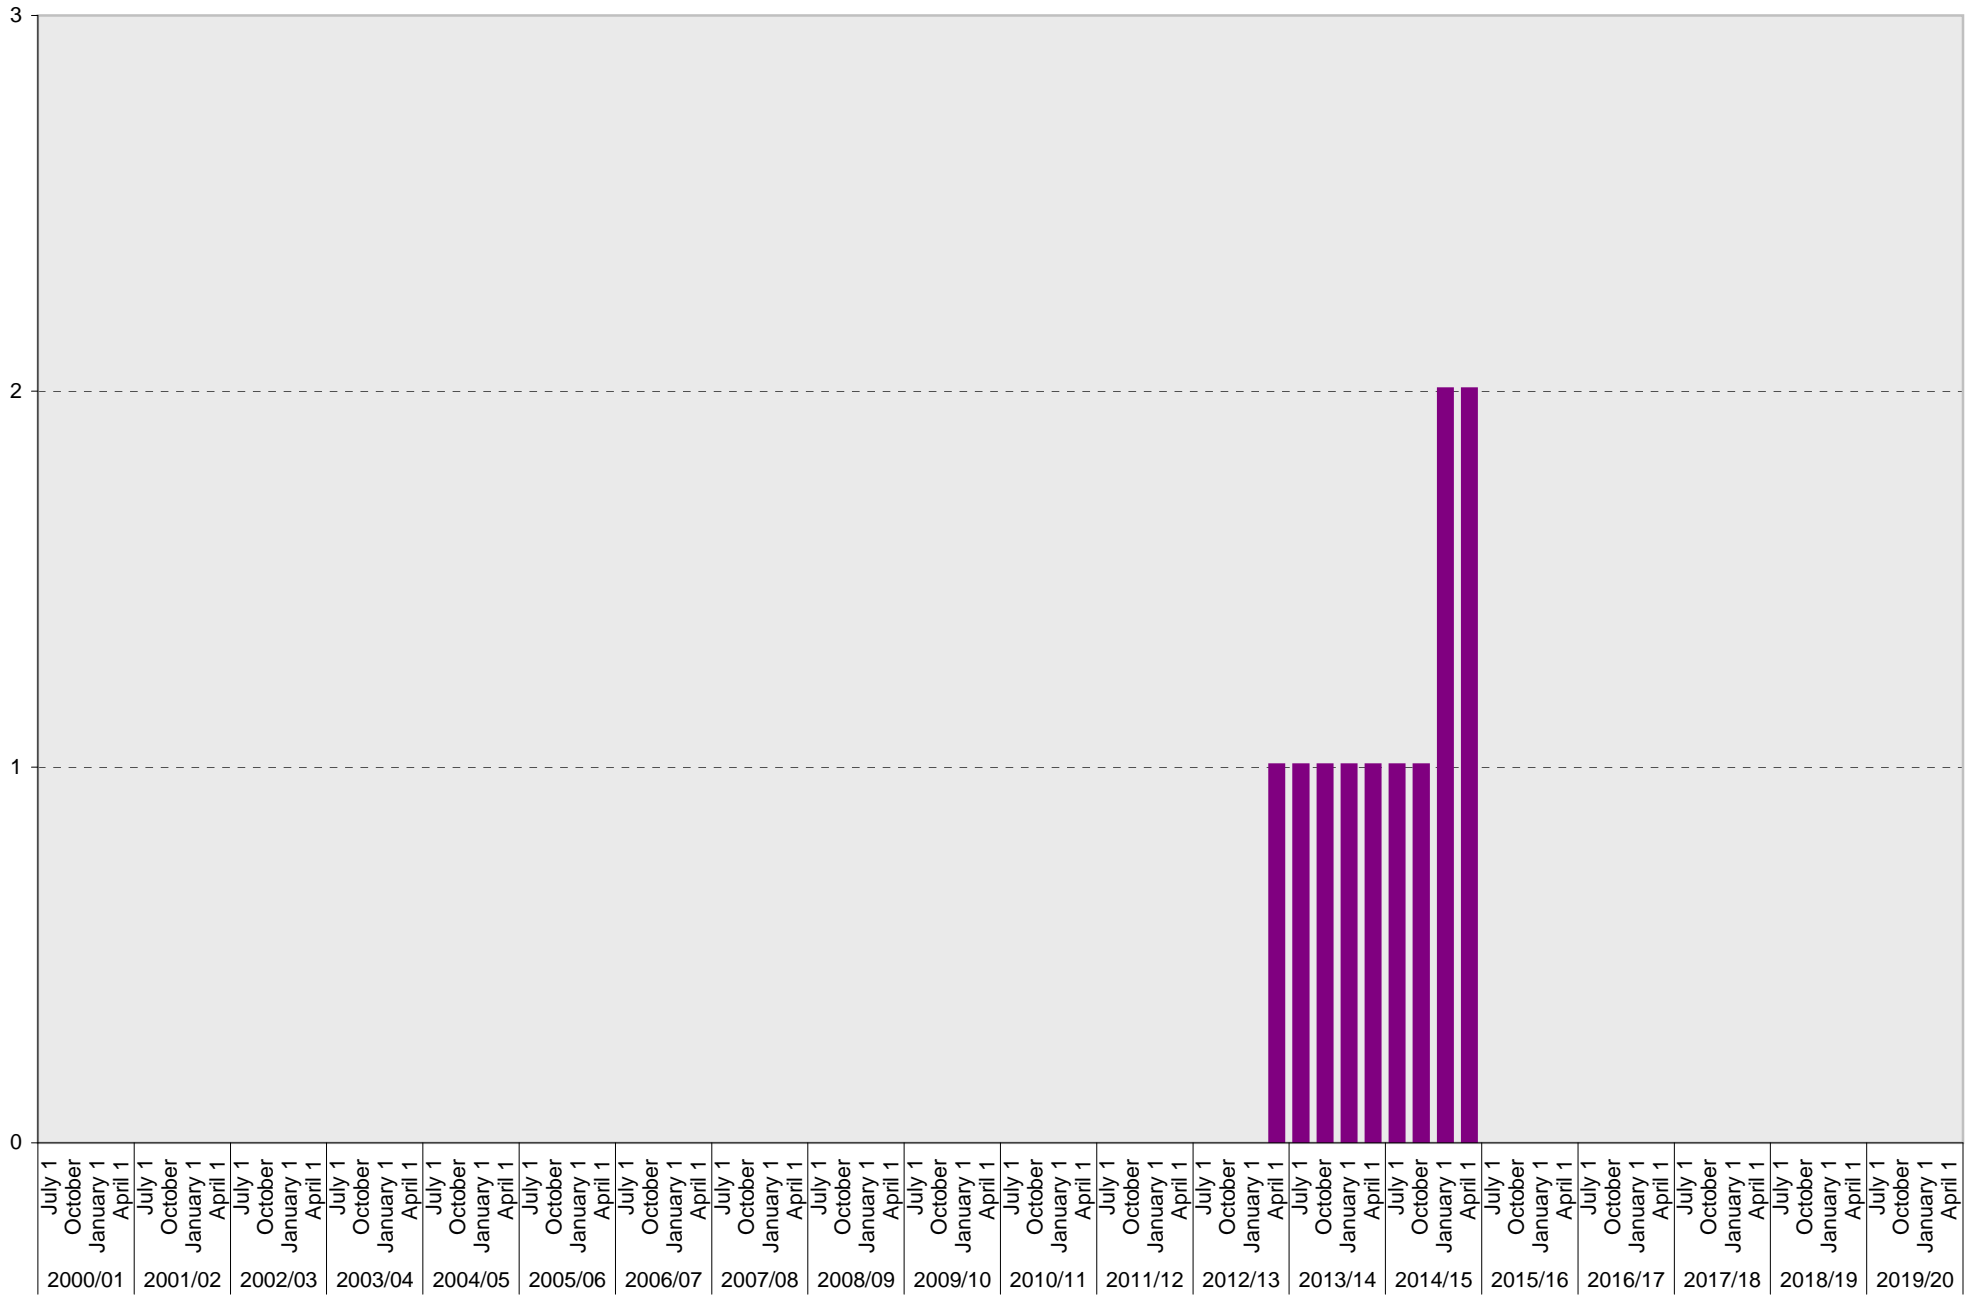

University of California, San Diego Parking Space Inventory

Lot P722: B Parking Spaces

■ B

University of California, San Diego Parking Space Inventory

Lot P722: Allocated: Electric Vehicle Parking Spaces

■ Allocated

University of California, San Diego Parking Space Inventory

Lot P722: Allocated: Total Parking Spaces

■ Allocated: Total

University of California, San Diego Parking Space Inventory

Lot P722: Accessible Parking Spaces

Date		Visitor Parking Spaces			
		Meter	Pay and Display	Pay by Space	Pay upon Exit
2010/11	July 1				
	October 1				
	January 1				
	April 1				
2011/12	July 1				
	October 1				
	January 1				
	April 1				
2012/13	July 1				
	October 1				
	January 1				
	April 1				
2013/14	July 1				
	October 1				
	January 1				
	April 1				
2014/15	July 1				
	October 1				
	January 1				
	April 1				
2015/16	July 1				
	October 1				
	January 1				
	April 1				
2016/17	July 1				
	October 1				
	January 1				
	April 1				
2017/18	July 1				
	October 1				
	January 1				
	April 1				
2018/19	July 1				
	October 1				
	January 1				
	April 1				
2019/20	July 1				
	October 1				
	January 1				
	April 1				