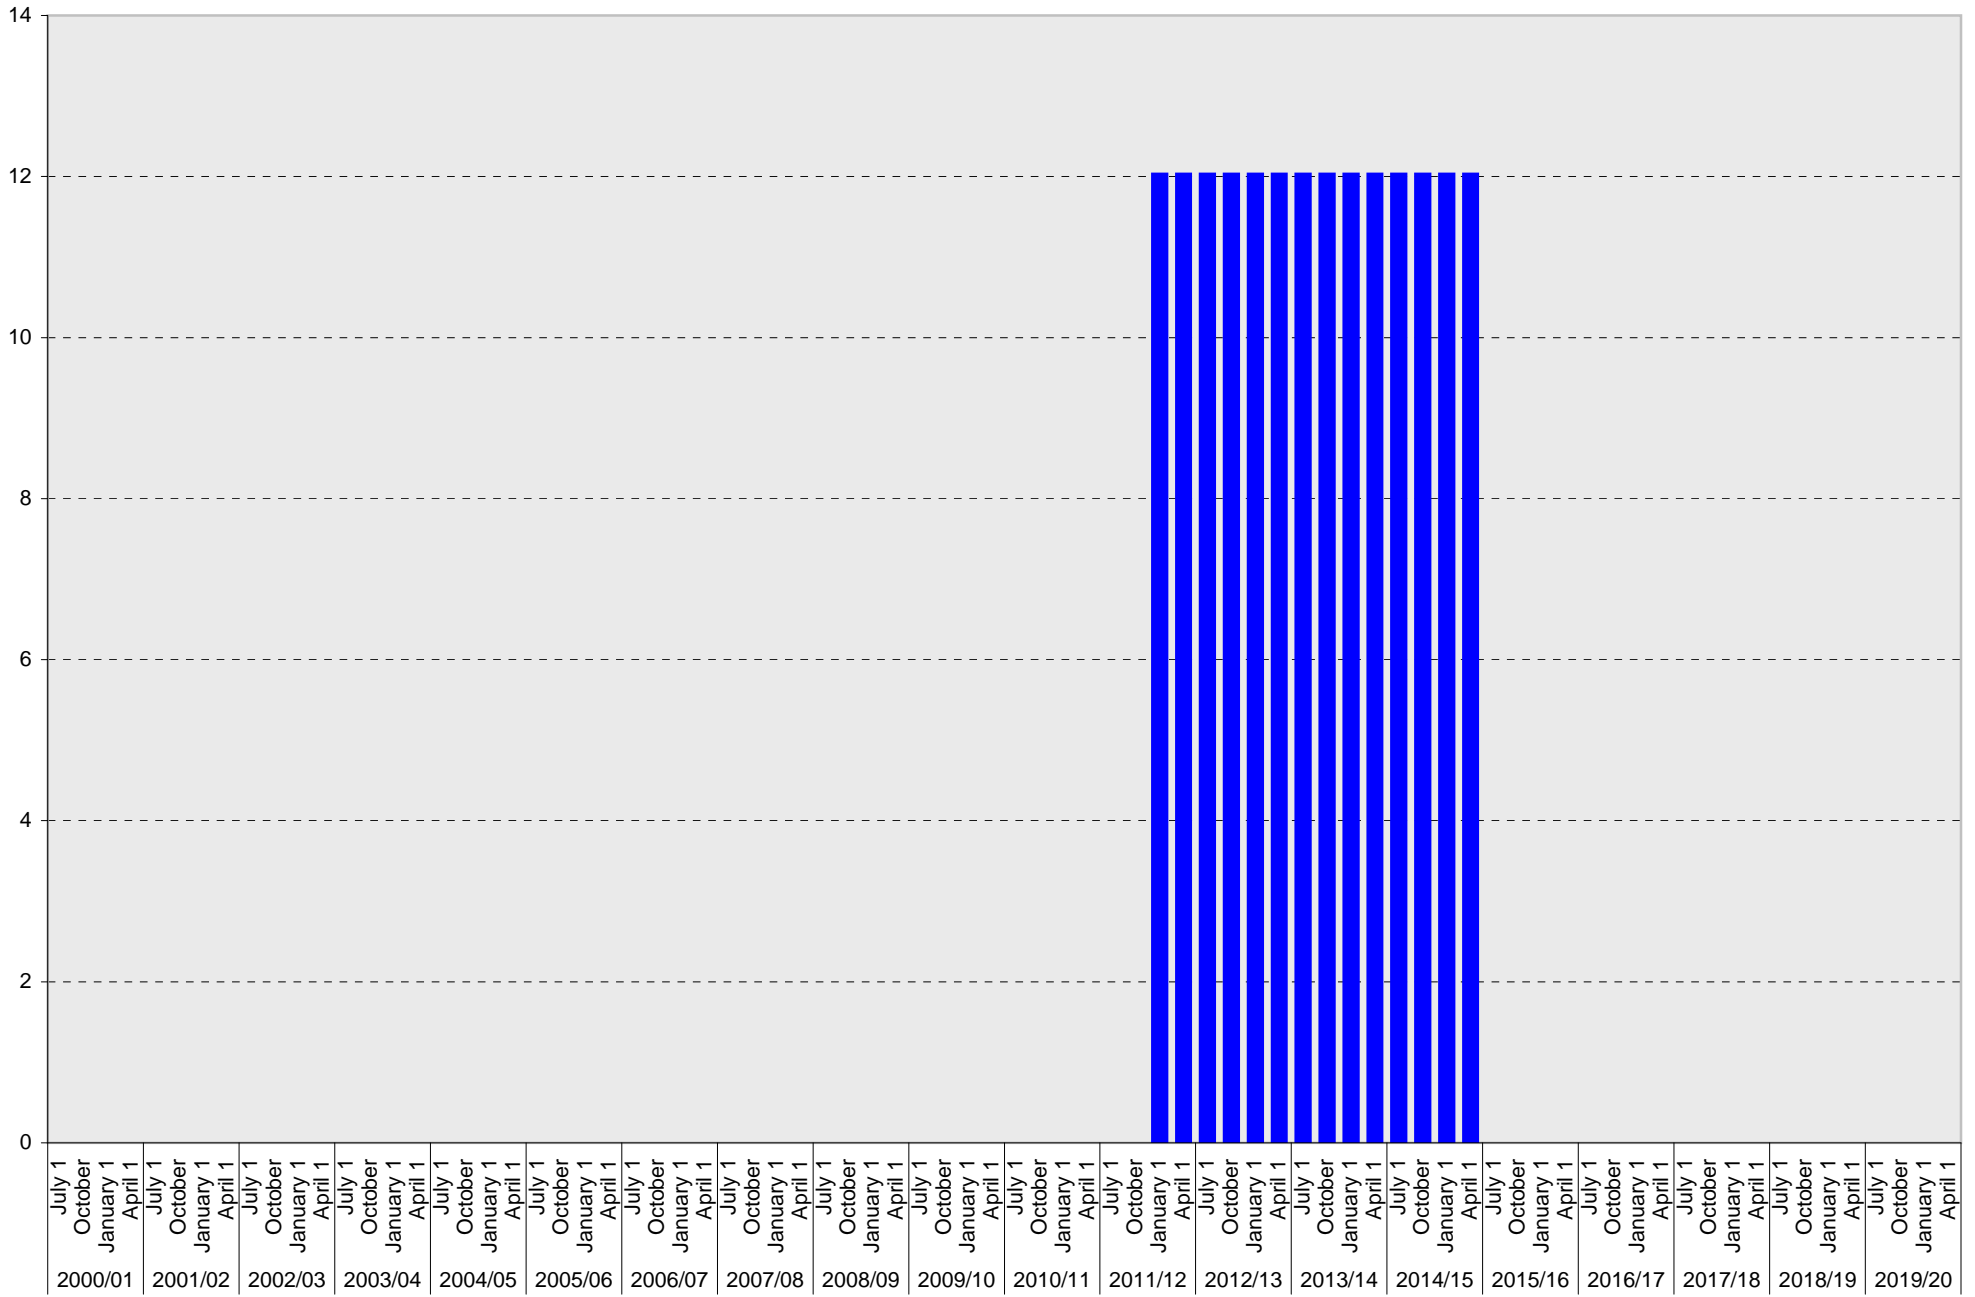

University of California, San Diego Parking Space Inventory

Lot P722: Allocated: Total Parking Spaces

■ Allocated: Total

University of California, San Diego Parking Space Inventory

Lot P722: Accessible Parking Spaces

Date		Visitor Parking Spaces			
		Meter	Pay and Display	Pay by Space	Pay upon Exit
2010/11	July 1				
	October 1				
	January 1				
	April 1				
2011/12	July 1				
	October 1				
	January 1				
	April 1				
2012/13	July 1				
	October 1				
	January 1				
	April 1				
2013/14	July 1				
	October 1				
	January 1				
	April 1				
2014/15	July 1				
	October 1				
	January 1				
	April 1				
2015/16	July 1				
	October 1				
	January 1				
	April 1				
2016/17	July 1				
	October 1				
	January 1				
	April 1				
2017/18	July 1				
	October 1				
	January 1				
	April 1				
2018/19	July 1				
	October 1				
	January 1				
	April 1				
2019/20	July 1				
	October 1				
	January 1				
	April 1				