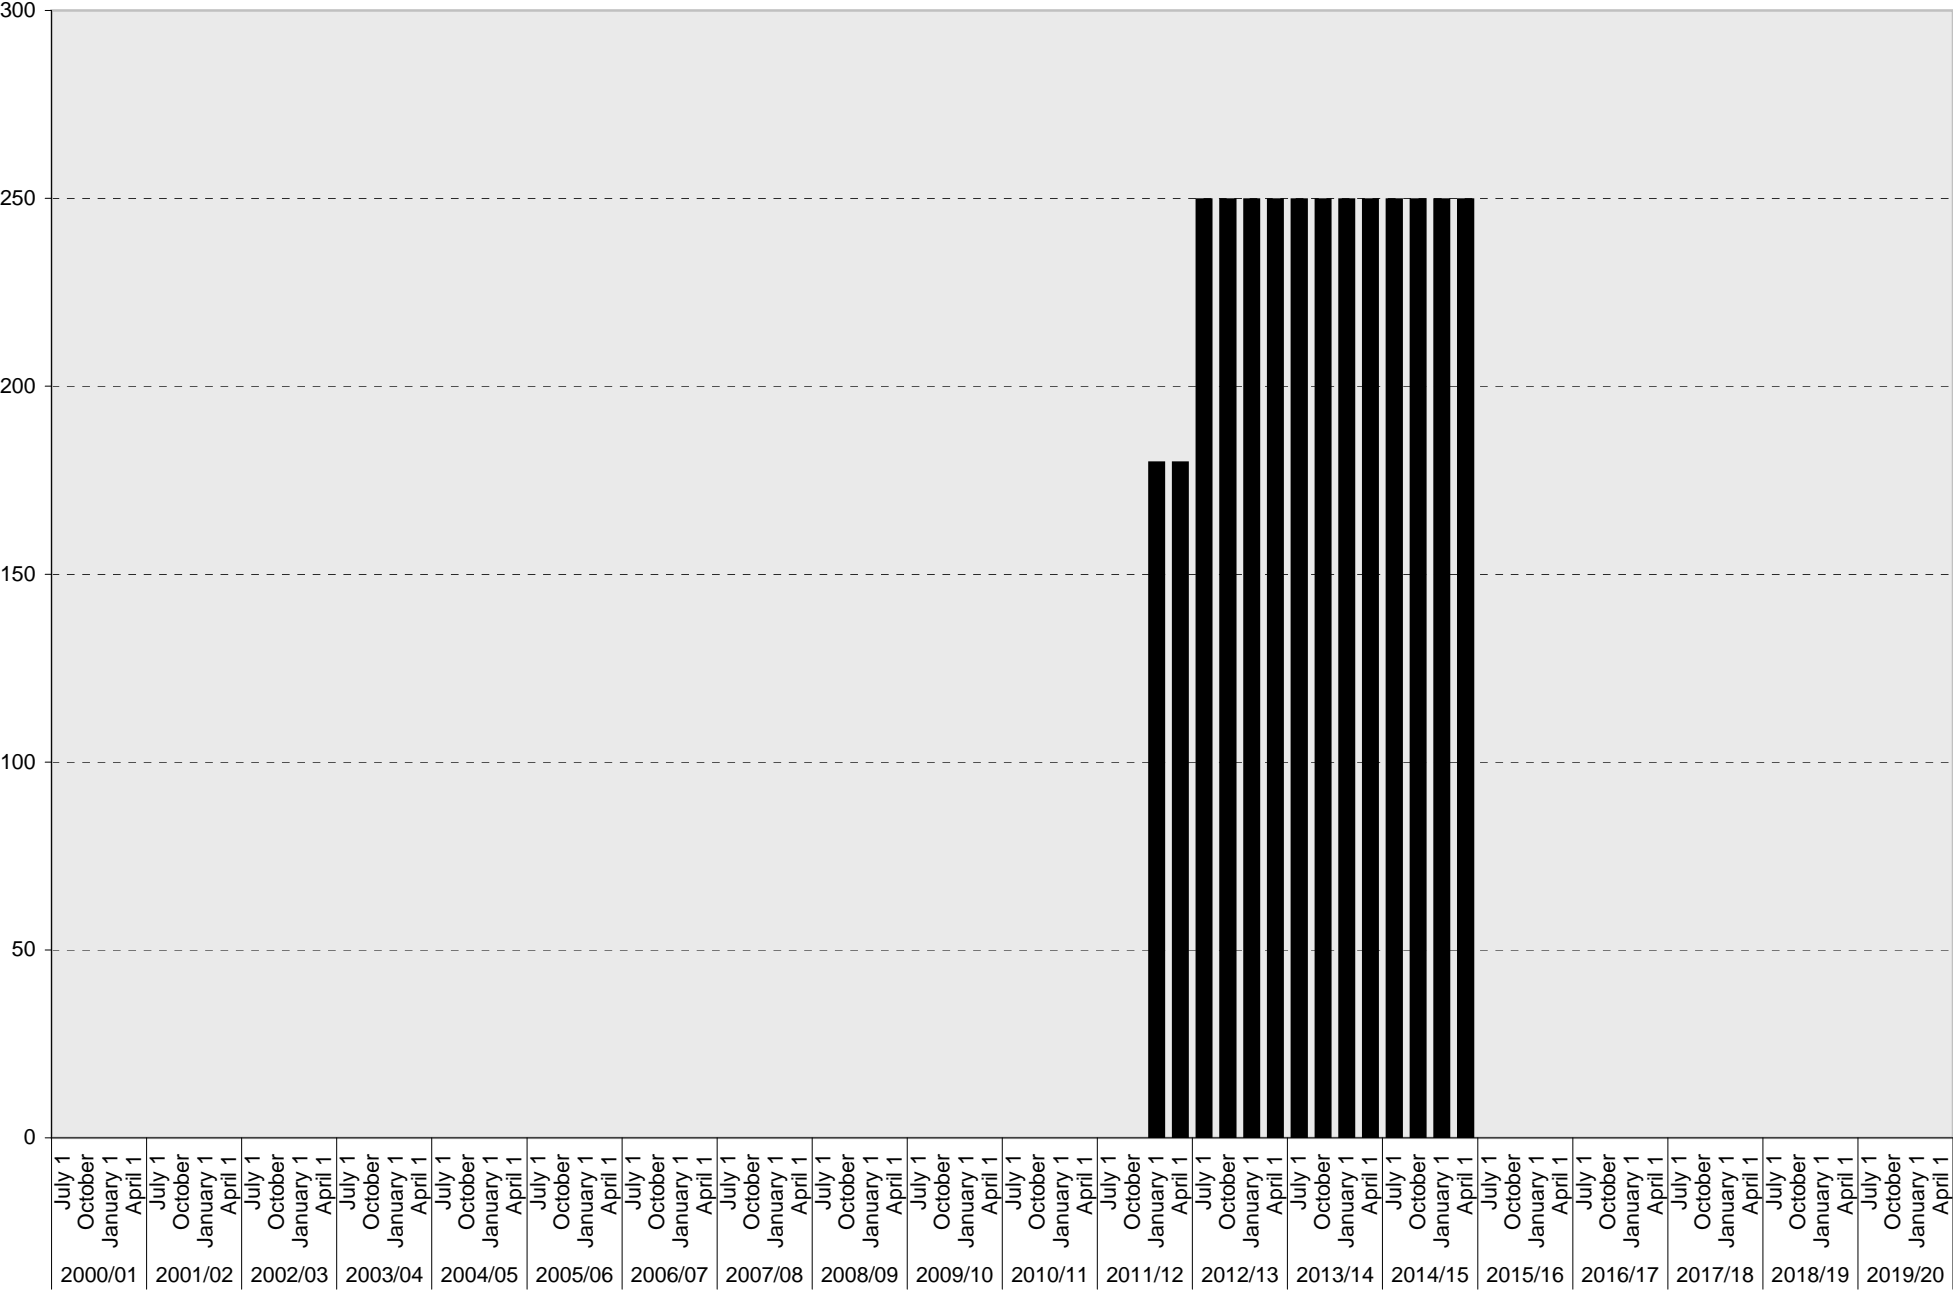

University of California, San Diego Parking Space Inventory

Lot P722: Total Parking Spaces

■ Total