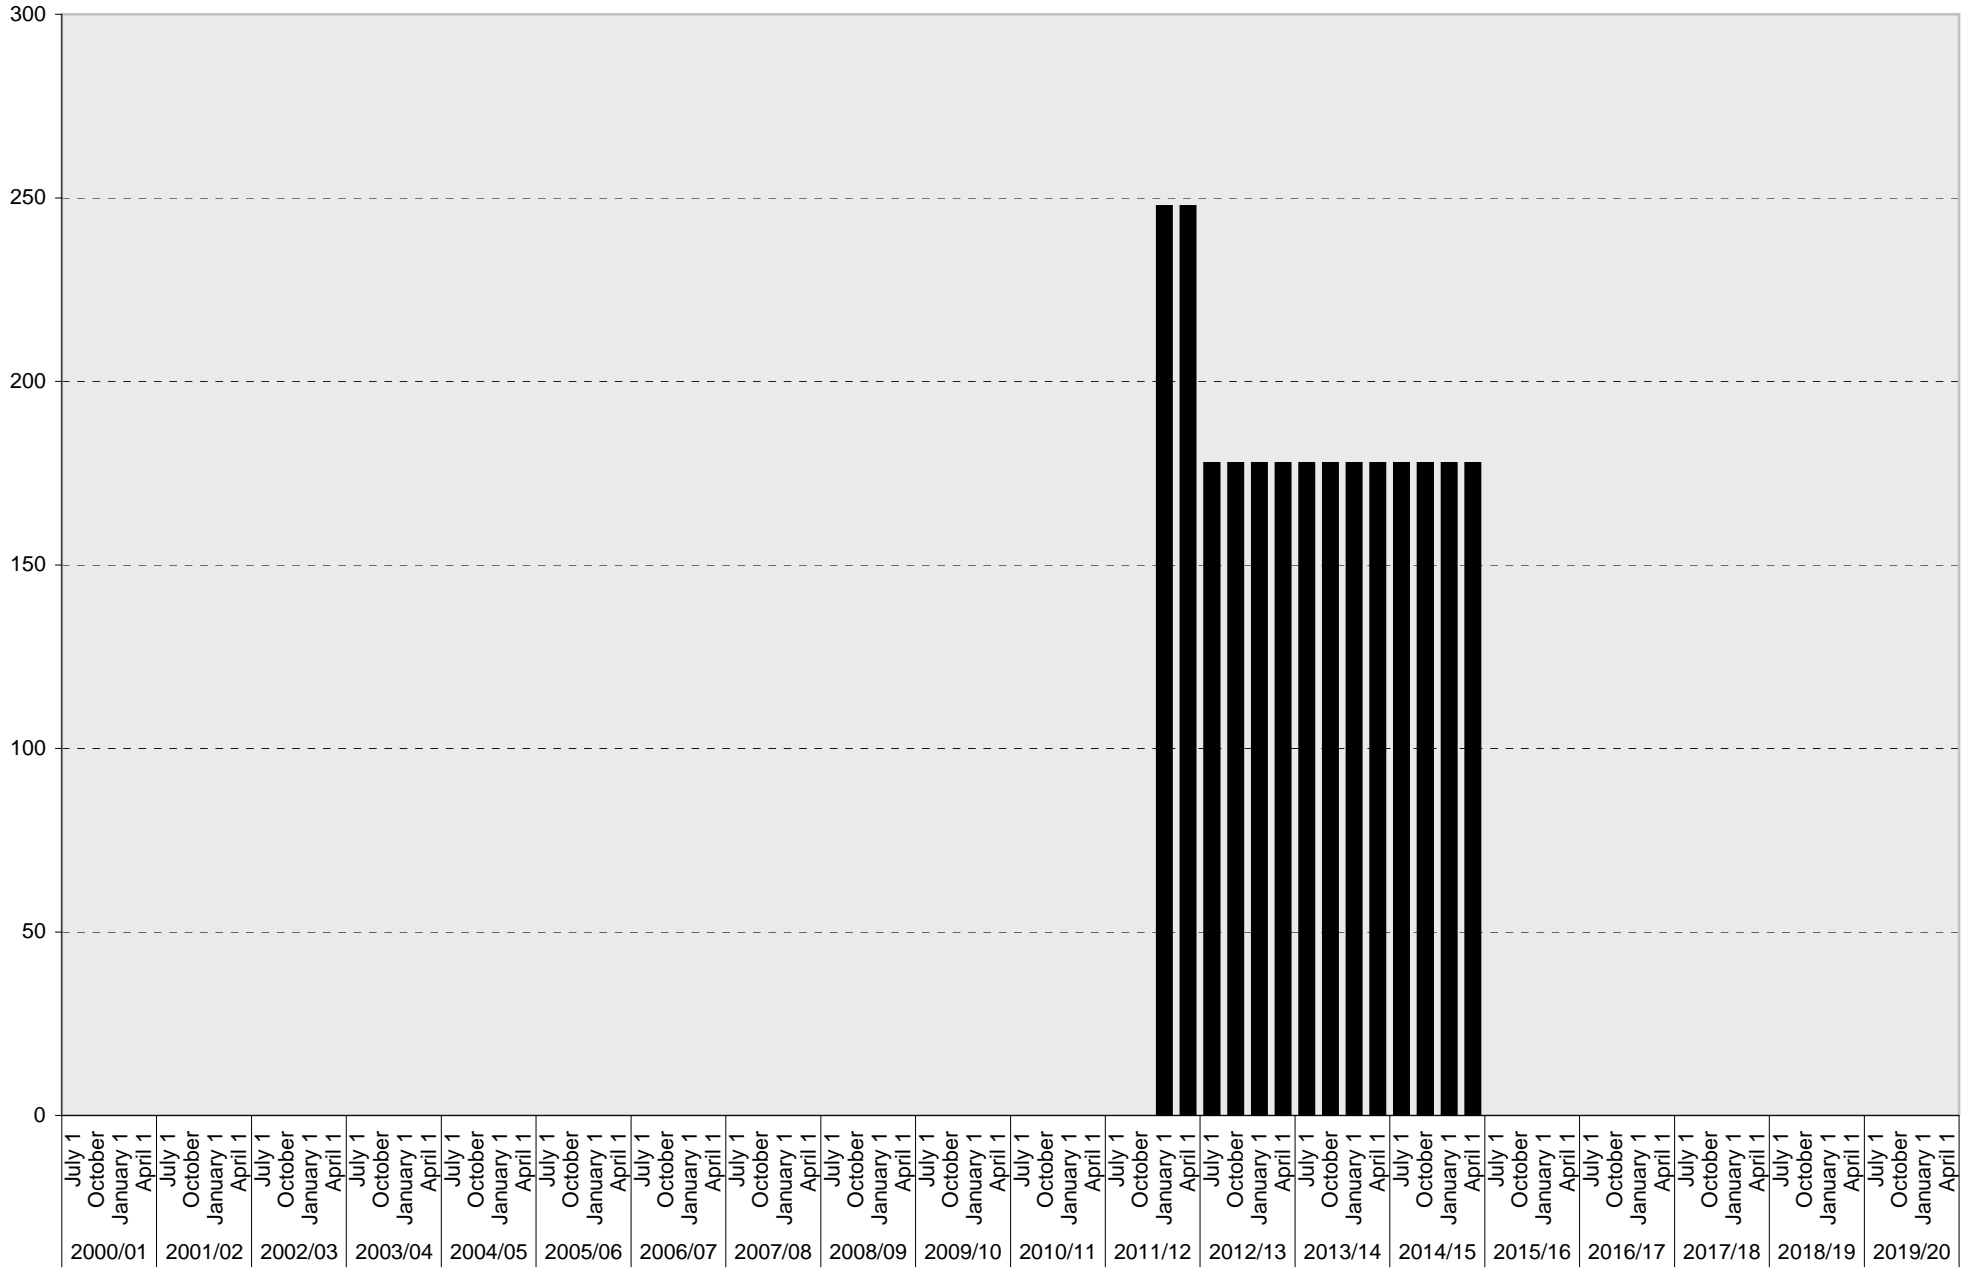

University of California, San Diego Parking Space Inventory

Lot P721: B Parking Spaces

■ B

University of California, San Diego Parking Space Inventory

Lot P721: Total Parking Spaces

■ Total

University of California, San Diego Parking Space Inventory

Lot P721: Motorcycle Parking Sections

Motorcycle

University of California, San Diego Parking Space Inventory
 Lot P721: Visitor Parking Spaces

Date		Visitor Parking Spaces			
		Meter	Pay and Display	Pay by Space	Pay upon Exit
2000/01	July 1				
	October 1				
	January 1				
	April 1				
2001/02	July 1				
	October 1				
	January 1				
	April 1				
2002/03	July 1				
	October 1				
	January 1				
	April 1				
2003/04	July 1				
	October 1				
	January 1				
	April 1				
2004/05	July 1				
	October 1				
	January 1				
	April 1				
2005/06	July 1				
	October 1				
	January 1				
	April 1				
2006/07	July 1				
	October 1				
	January 1				
	April 1				
2007/08	July 1				
	October 1				
	January 1				
	April 1				
2008/09	July 1				
	October 1				
	January 1				
	April 1				
2009/10	July 1				
	October 1				
	January 1				
	April 1				

Date		Visitor Parking Spaces			
		Meter	Pay and Display	Pay by Space	Pay upon Exit
2010/11	July 1				
	October 1				
	January 1				
	April 1				
2011/12	July 1				
	October 1				
	January 1				
	April 1				
2012/13	July 1				
	October 1				
	January 1				
	April 1				
2013/14	July 1				
	October 1				
	January 1				
	April 1				
2014/15	July 1				
	October 1				
	January 1				
	April 1				
2015/16	July 1				
	October 1				
	January 1				
	April 1				
2016/17	July 1				
	October 1				
	January 1				
	April 1				
2017/18	July 1				
	October 1				
	January 1				
	April 1				
2018/19	July 1				
	October 1				
	January 1				
	April 1				
2019/20	July 1				
	October 1				
	January 1				
	April 1				