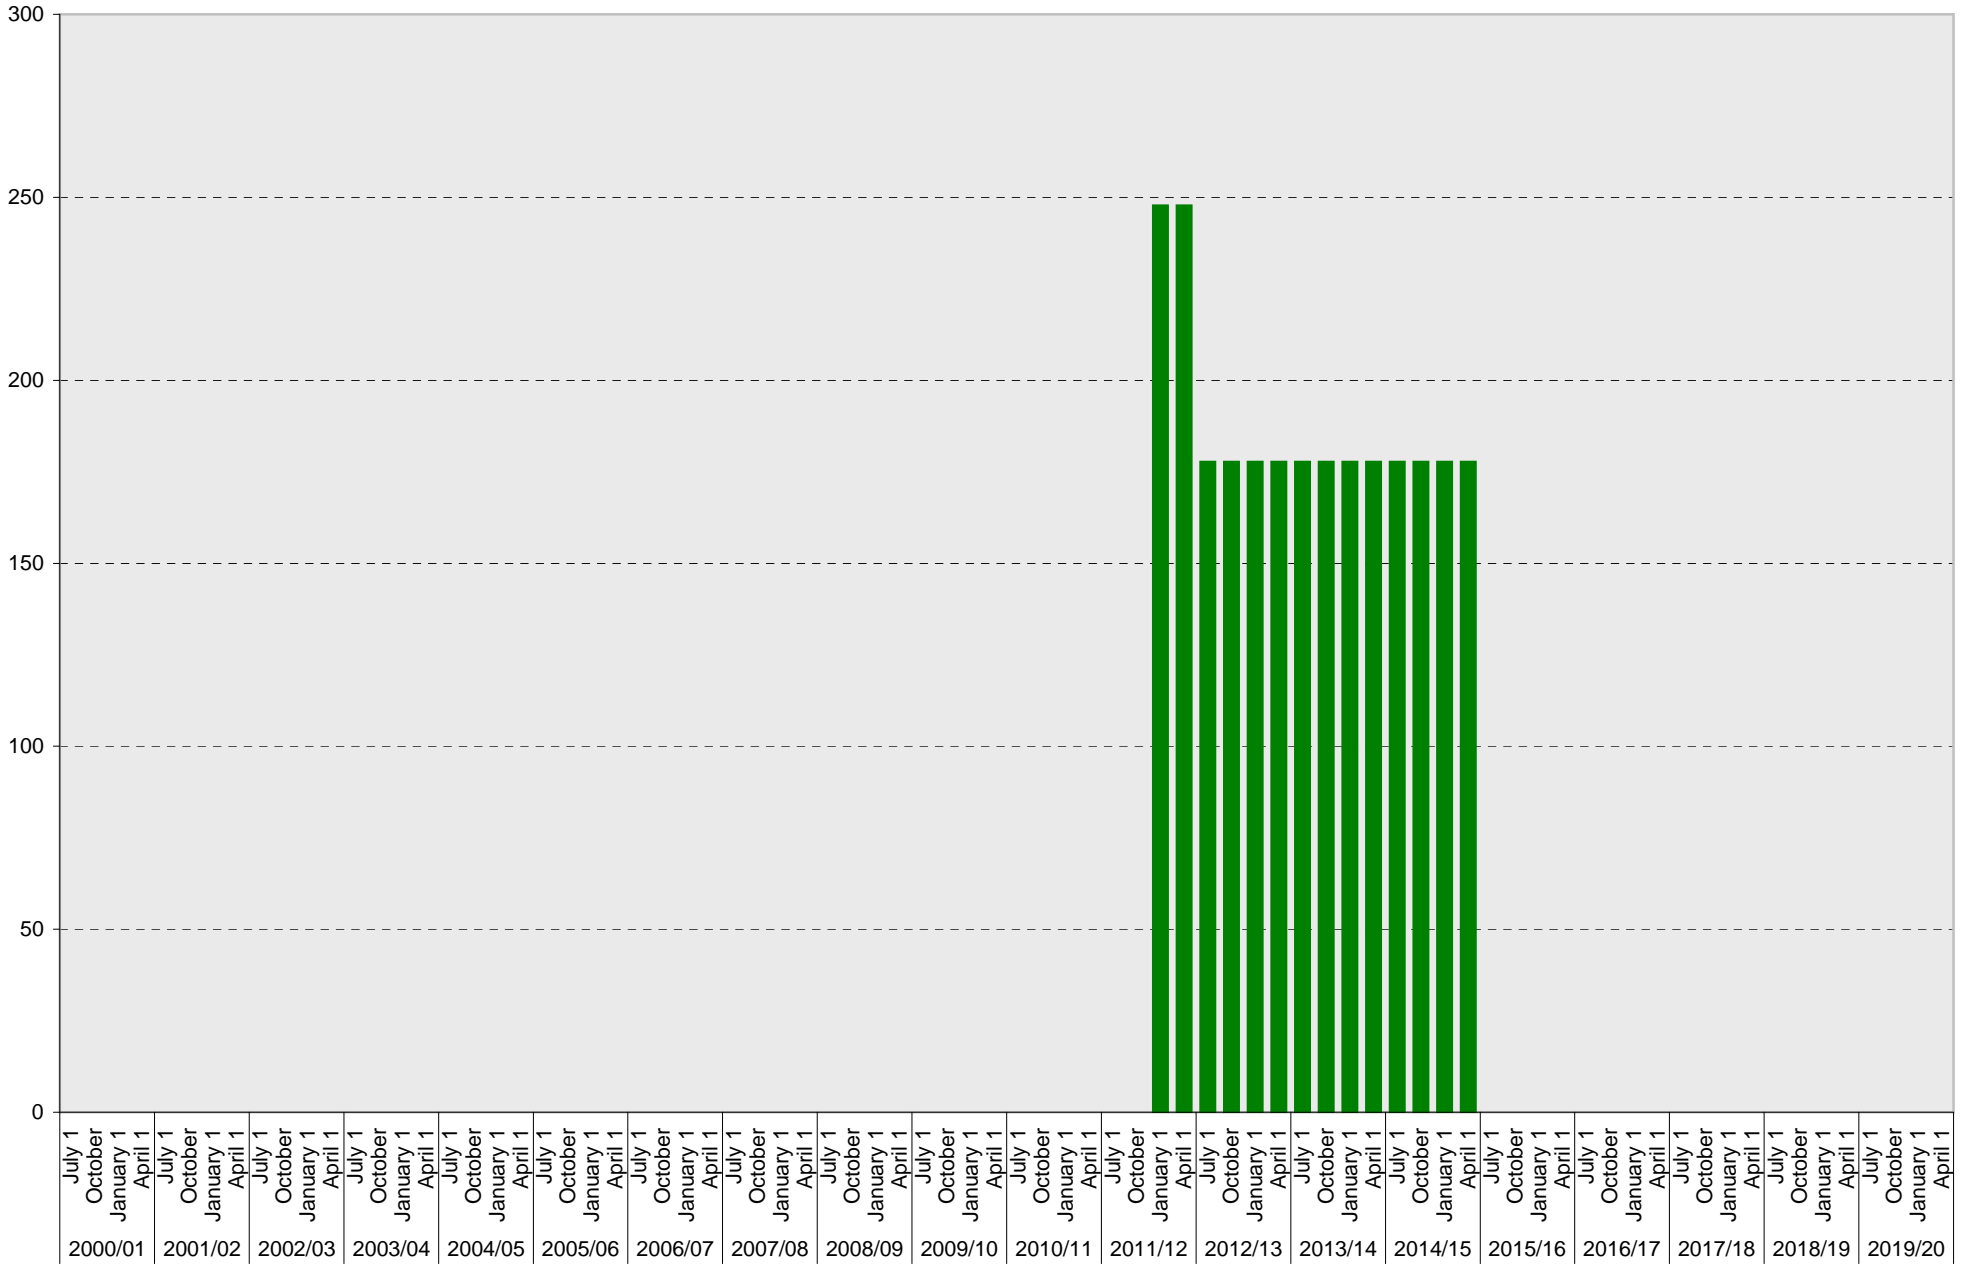

University of California, San Diego Parking Space Inventory

Lot P721: B Parking Spaces

■ B

University of California, San Diego Parking Space Inventory

Lot P721: Total Parking Spaces

■ Total

University of California, San Diego Parking Space Inventory

Lot P721: Motorcycle Parking Sections

Motorcycle

University of California, San Diego Parking Space Inventory
 Lot P721: Visitor Parking Spaces

Date		Visitor Parking Spaces			
		Meter	Pay and Display	Pay by Space	Pay upon Exit
2000/01	July 1				
	October 1				
	January 1				
	April 1				
2001/02	July 1				
	October 1				
	January 1				
	April 1				
2002/03	July 1				
	October 1				
	January 1				
	April 1				
2003/04	July 1				
	October 1				
	January 1				
	April 1				
2004/05	July 1				
	October 1				
	January 1				
	April 1				
2005/06	July 1				
	October 1				
	January 1				
	April 1				
2006/07	July 1				
	October 1				
	January 1				
	April 1				
2007/08	July 1				
	October 1				
	January 1				
	April 1				
2008/09	July 1				
	October 1				
	January 1				
	April 1				
2009/10	July 1				
	October 1				
	January 1				
	April 1				

Date		Visitor Parking Spaces			
		Meter	Pay and Display	Pay by Space	Pay upon Exit
2010/11	July 1				
	October 1				
	January 1				
	April 1				
2011/12	July 1				
	October 1				
	January 1				
	April 1				
2012/13	July 1				
	October 1				
	January 1				
	April 1				
2013/14	July 1				
	October 1				
	January 1				
	April 1				
2014/15	July 1				
	October 1				
	January 1				
	April 1				
2015/16	July 1				
	October 1				
	January 1				
	April 1				
2016/17	July 1				
	October 1				
	January 1				
	April 1				
2017/18	July 1				
	October 1				
	January 1				
	April 1				
2018/19	July 1				
	October 1				
	January 1				
	April 1				
2019/20	July 1				
	October 1				
	January 1				
	April 1				