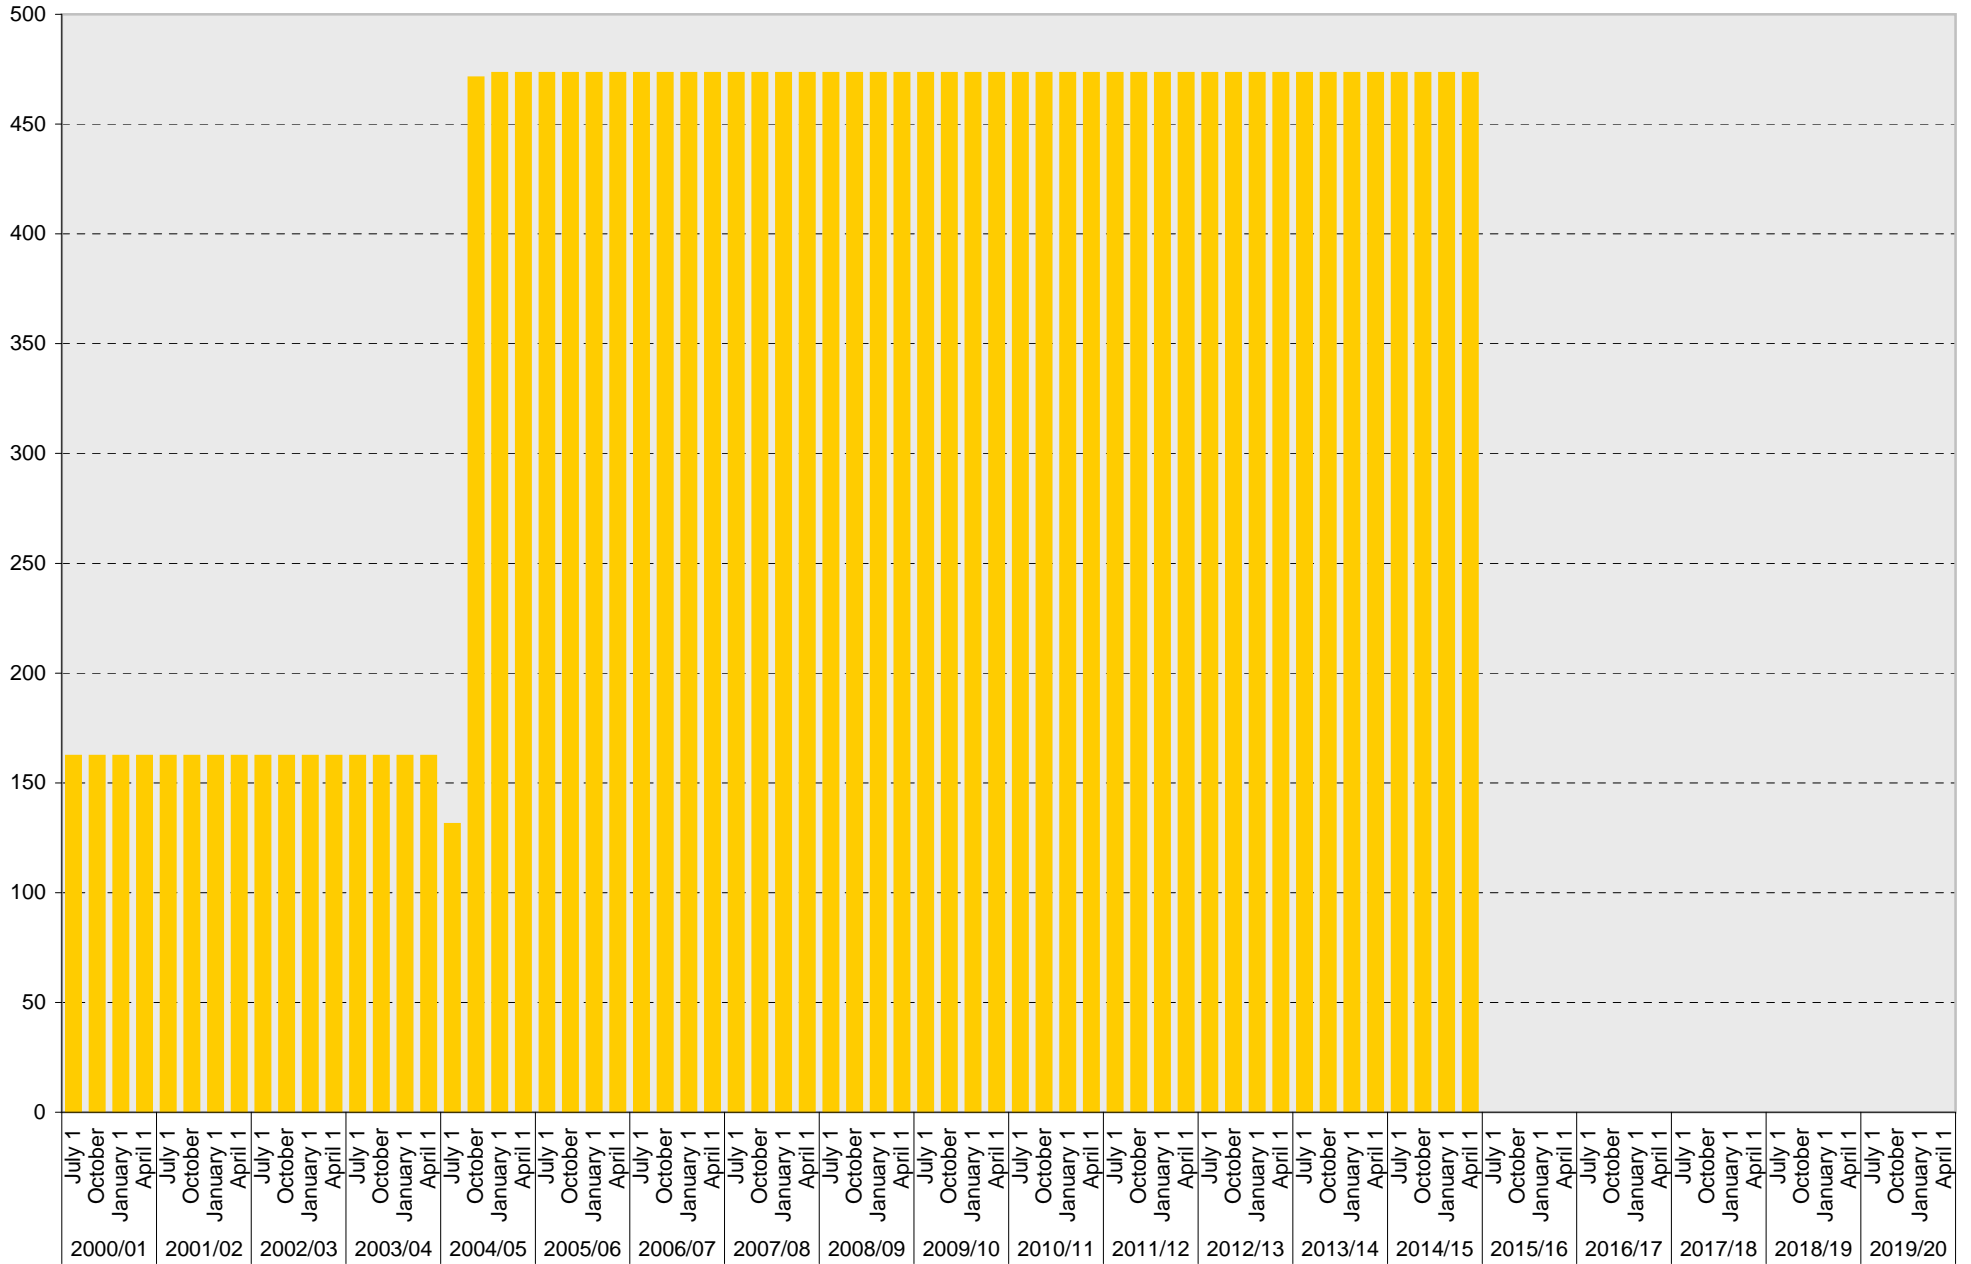

University of California, San Diego Parking Space Inventory

Lot P705: S Parking Spaces

■ S

University of California, San Diego Parking Space Inventory
 Lot P705: Visitor Parking Spaces

Date		Visitor Parking Spaces			
		Meter	Pay and Display	Pay by Space	Pay upon Exit
2000/01	July 1				
	October 1				
	January 1				
	April 1				
2001/02	July 1				
	October 1				
	January 1				
	April 1				
2002/03	July 1				
	October 1				
	January 1				
	April 1				
2003/04	July 1				
	October 1				
	January 1				
	April 1				
2004/05	July 1				
	October 1				
	January 1				
	April 1				
2005/06	July 1				
	October 1				
	January 1				
	April 1				
2006/07	July 1				
	October 1				
	January 1				
	April 1				
2007/08	July 1				
	October 1				
	January 1				
	April 1				
2008/09	July 1				
	October 1				
	January 1				
	April 1				
2009/10	July 1				
	October 1				
	January 1				
	April 1				

Date		Visitor Parking Spaces			
		Meter	Pay and Display	Pay by Space	Pay upon Exit
2010/11	July 1				
	October 1				
	January 1				
	April 1				
2011/12	July 1				
	October 1				
	January 1				
	April 1				
2012/13	July 1				
	October 1				
	January 1				
	April 1				
2013/14	July 1				
	October 1				
	January 1				
	April 1				
2014/15	July 1				
	October 1				
	January 1				
	April 1				
2015/16	July 1				
	October 1				
	January 1				
	April 1				
2016/17	July 1				
	October 1				
	January 1				
	April 1				
2017/18	July 1				
	October 1				
	January 1				
	April 1				
2018/19	July 1				
	October 1				
	January 1				
	April 1				
2019/20	July 1				
	October 1				
	January 1				
	April 1				