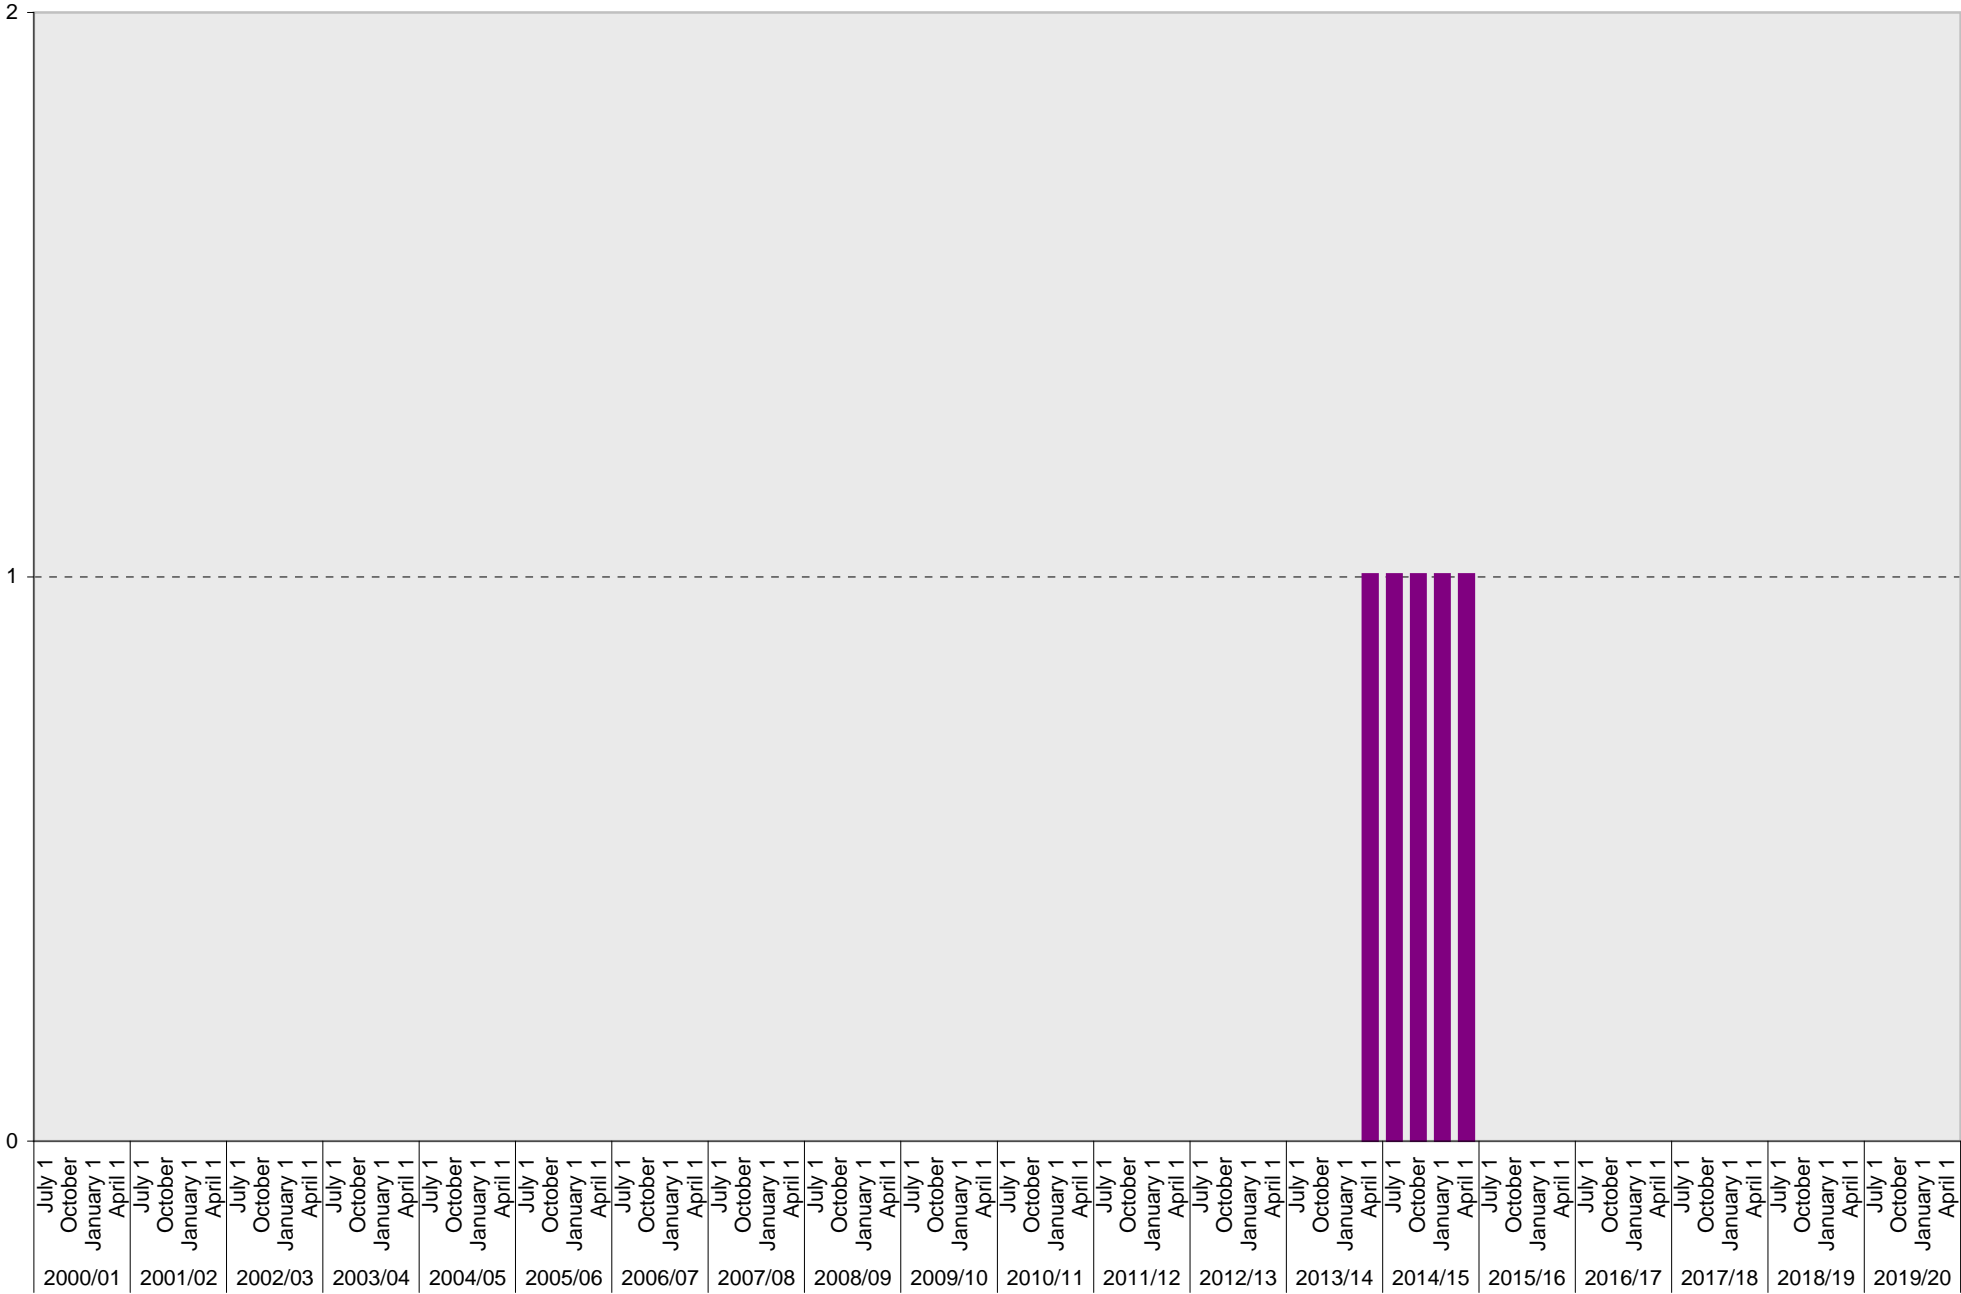

University of California, San Diego Parking Space Inventory
Lot P703: Allocated: Energy Management Parking Spaces

■ Allocated