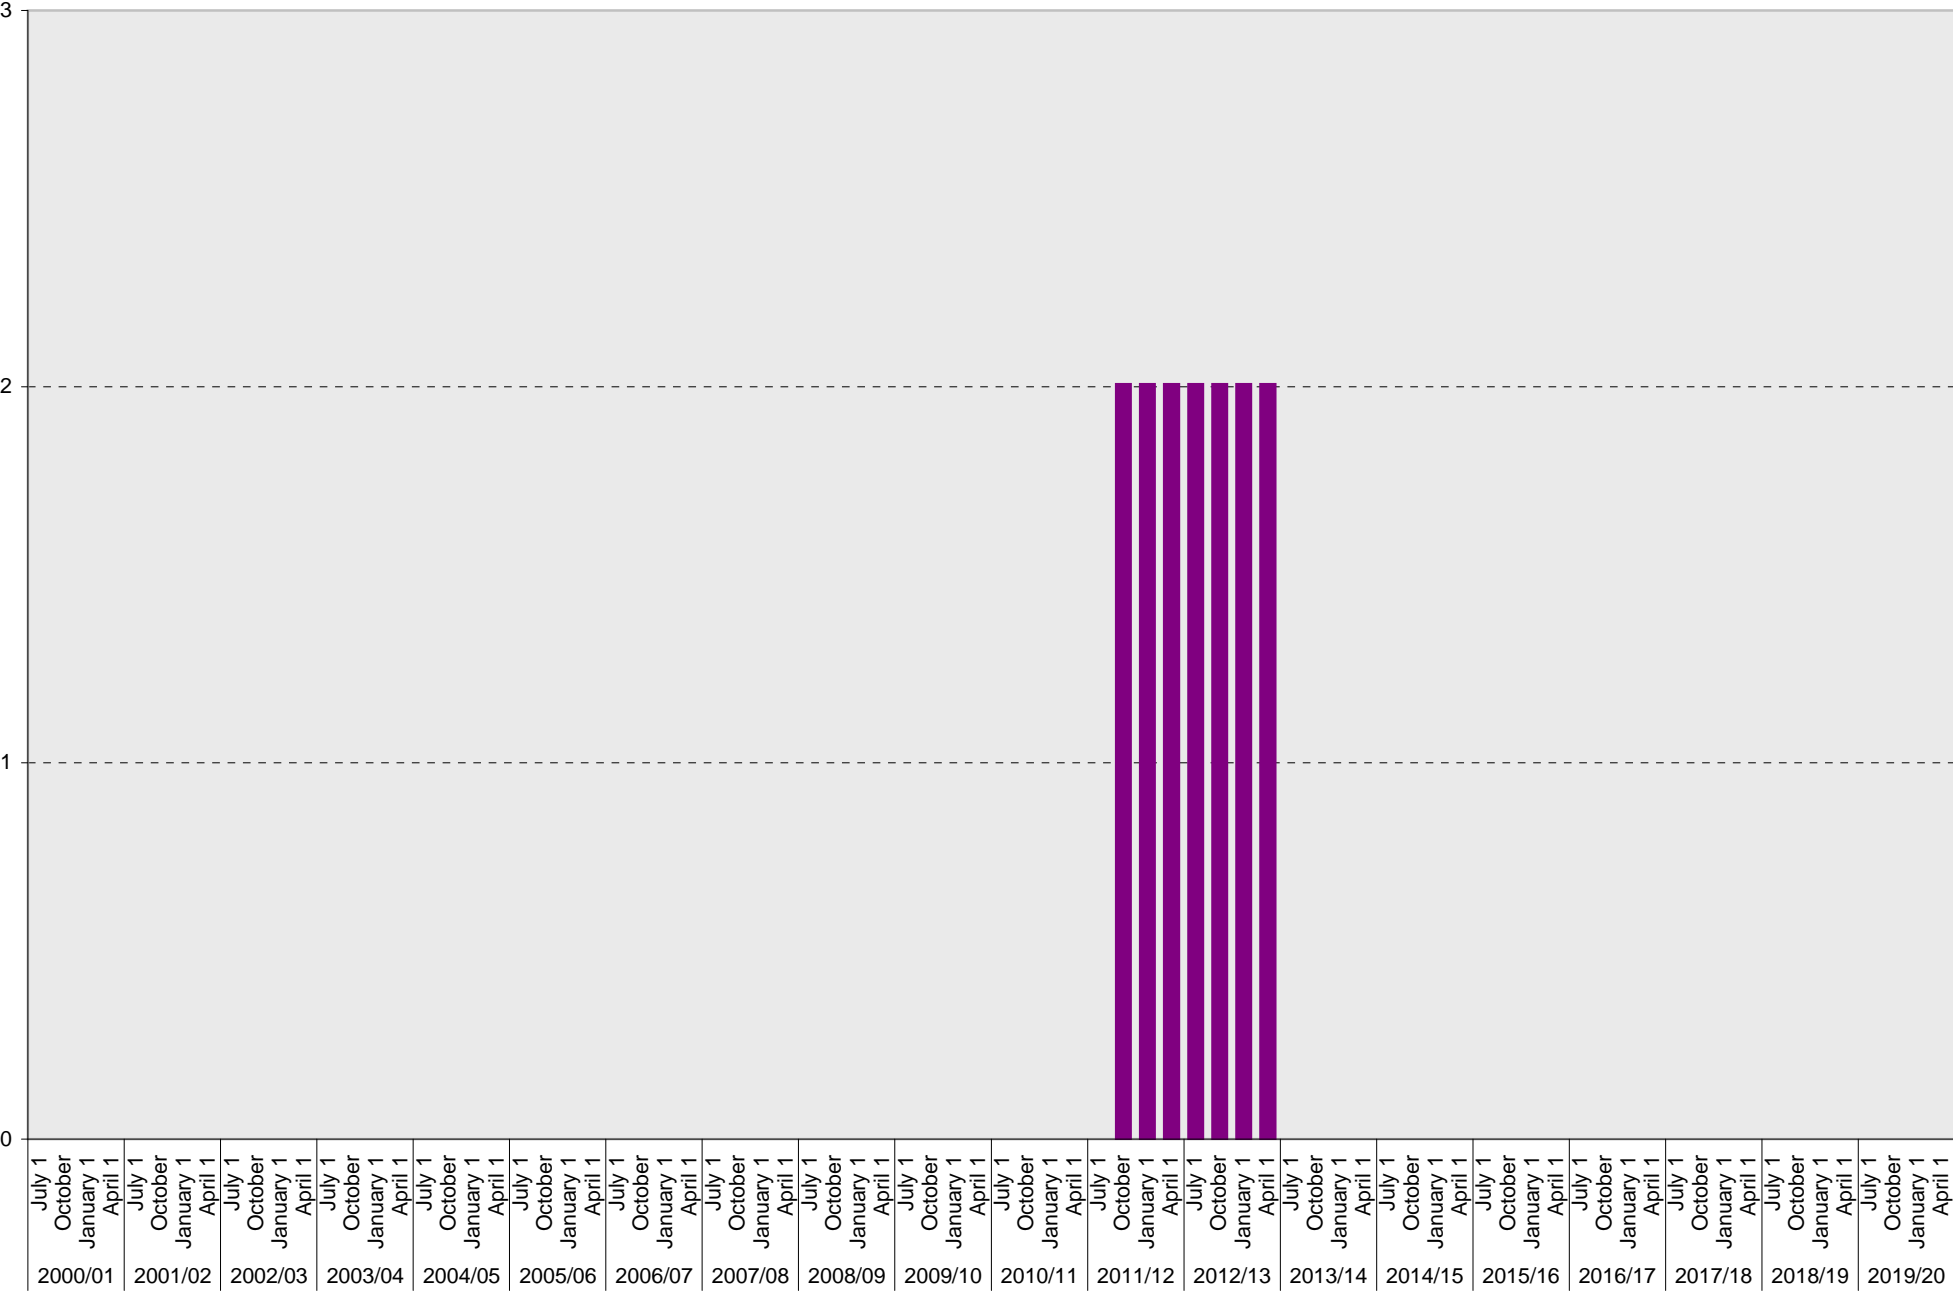

University of California, San Diego Parking Space Inventory

Lot P703: Allocated: Medical Center Cart Parking Spaces

■ Allocated