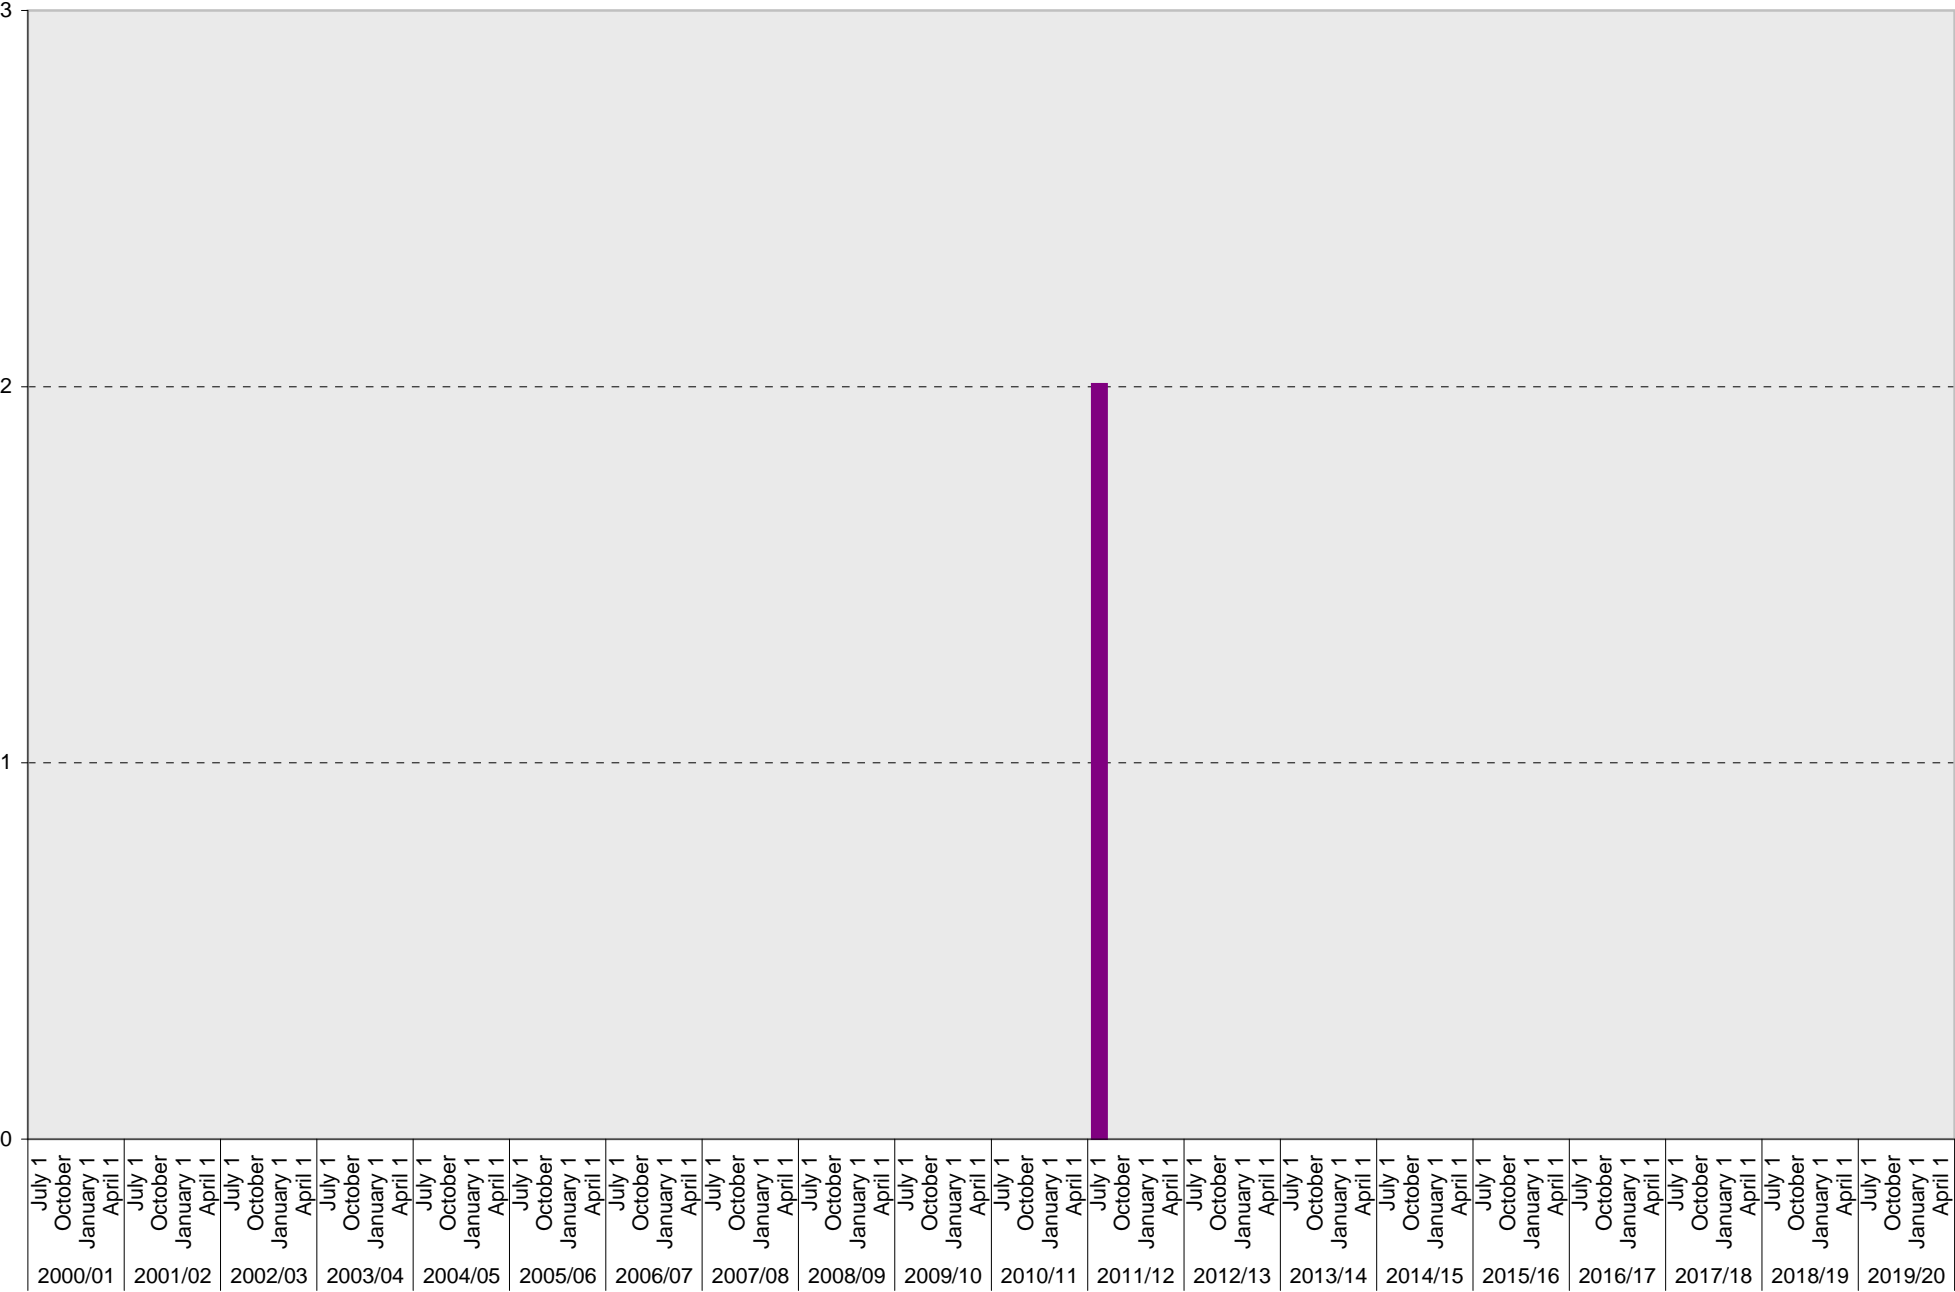

University of California, San Diego Parking Space Inventory
Lot P703: Allocated: Unknown Parking Spaces

■ Allocated