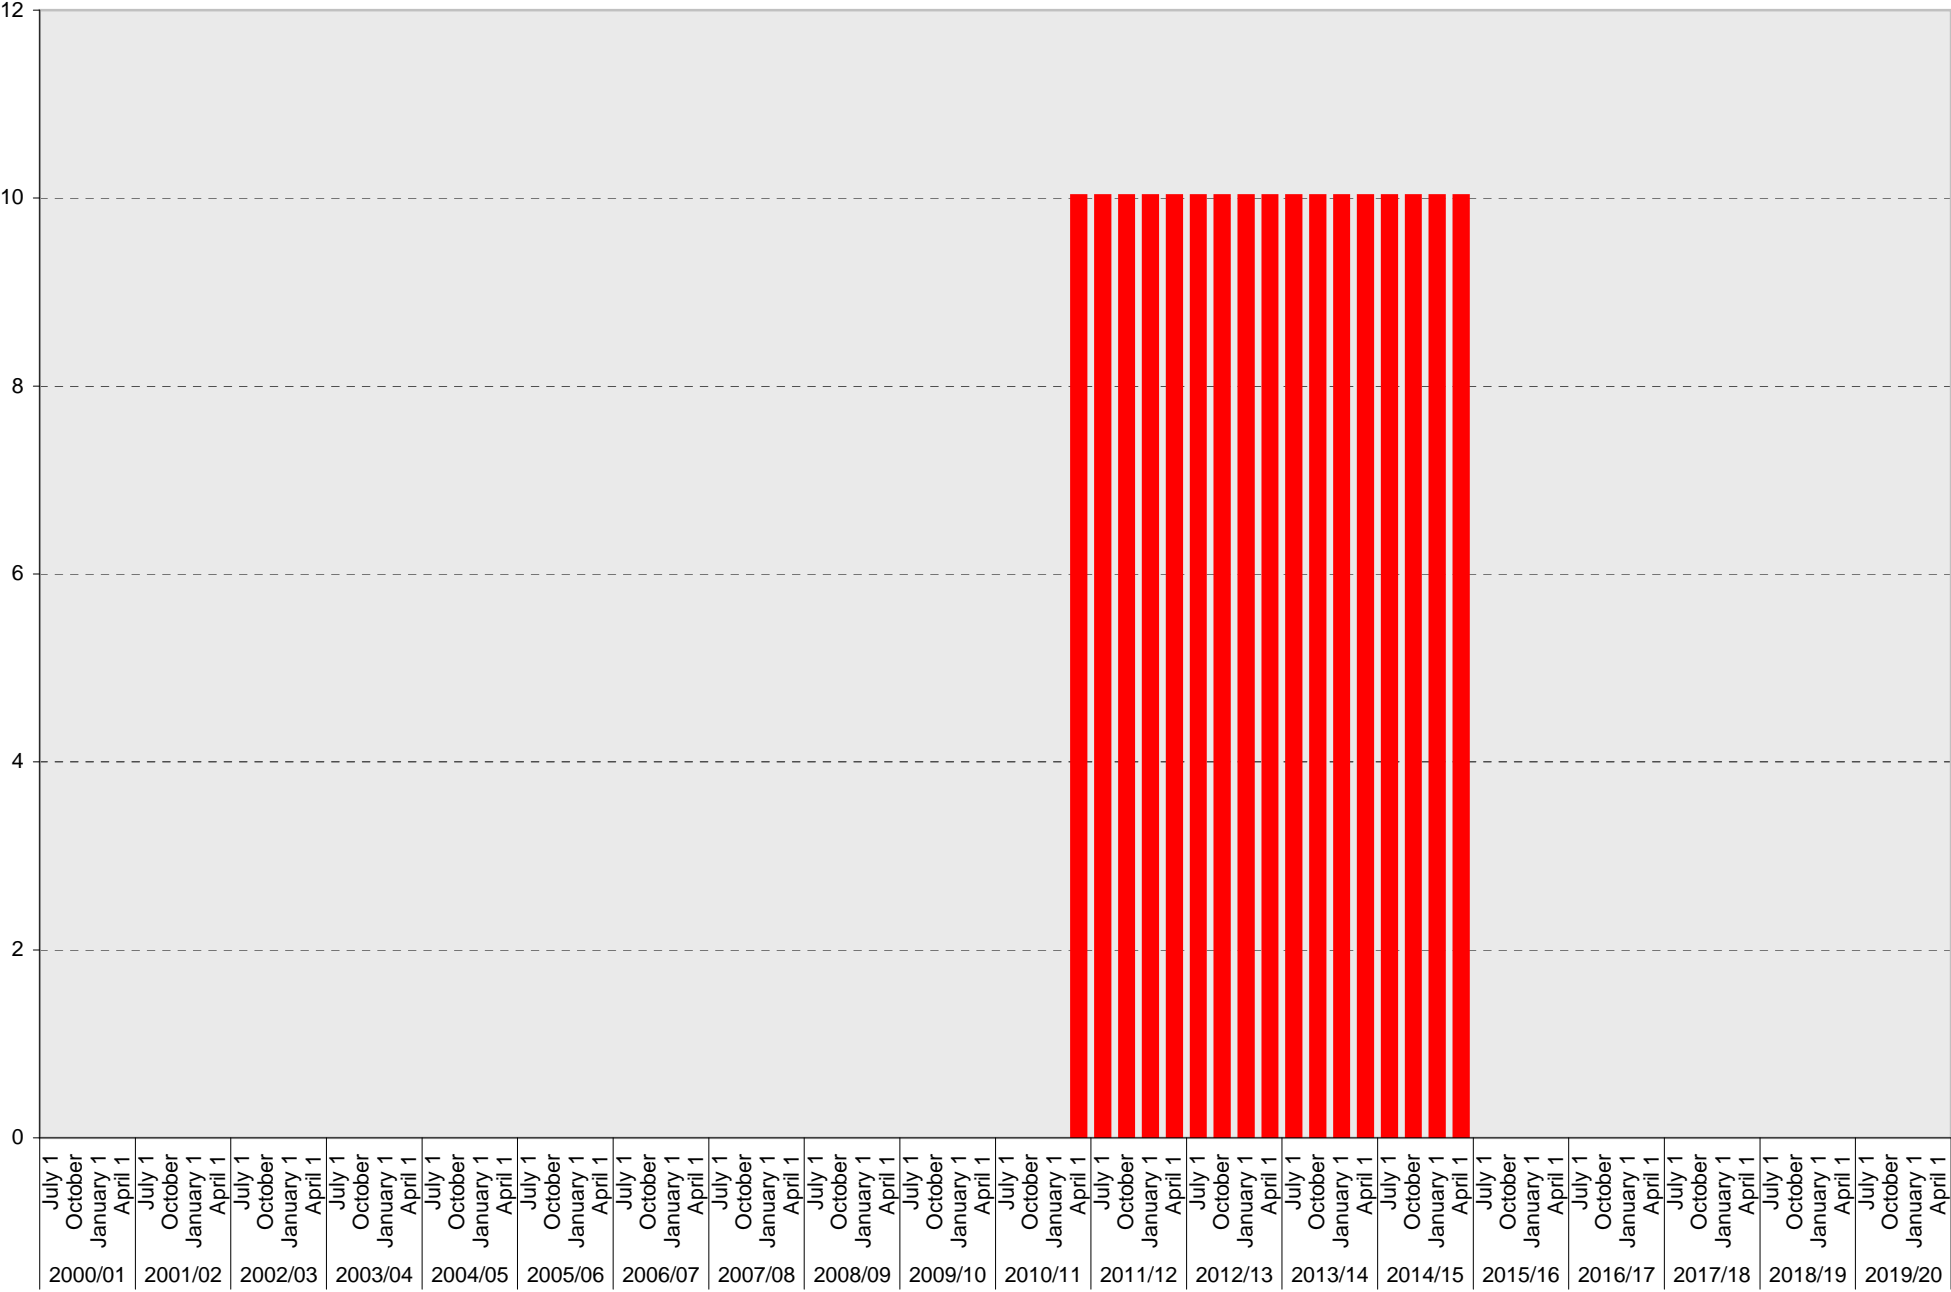

University of California, San Diego Parking Space Inventory  
Lot P703: A Parking Spaces

■ A