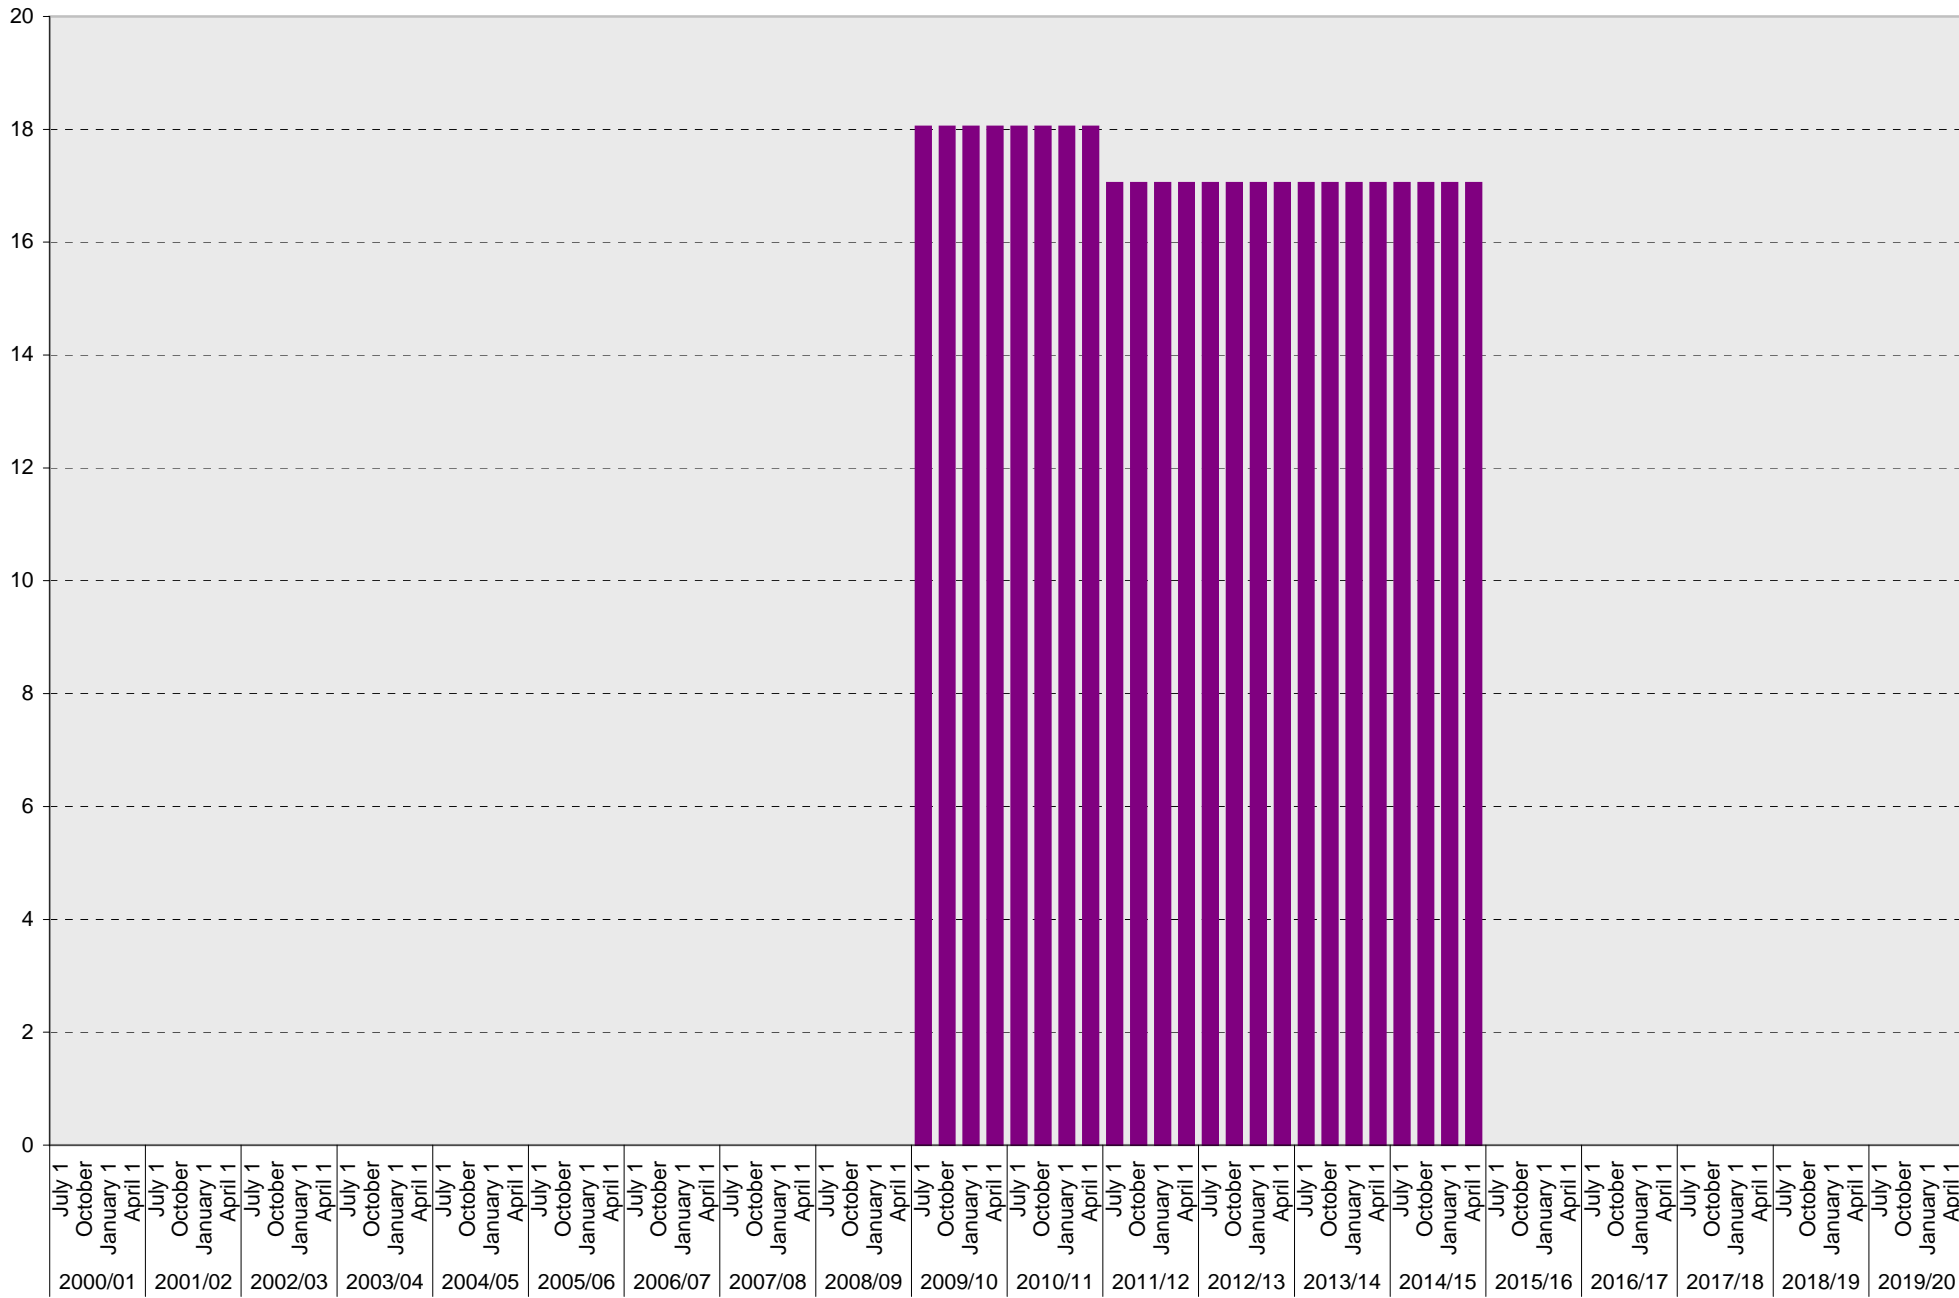

University of California, San Diego Parking Space Inventory

Lot P703: Allocated: Radiation Oncology Center Patient/Visitor Parking Spaces

■ Allocated