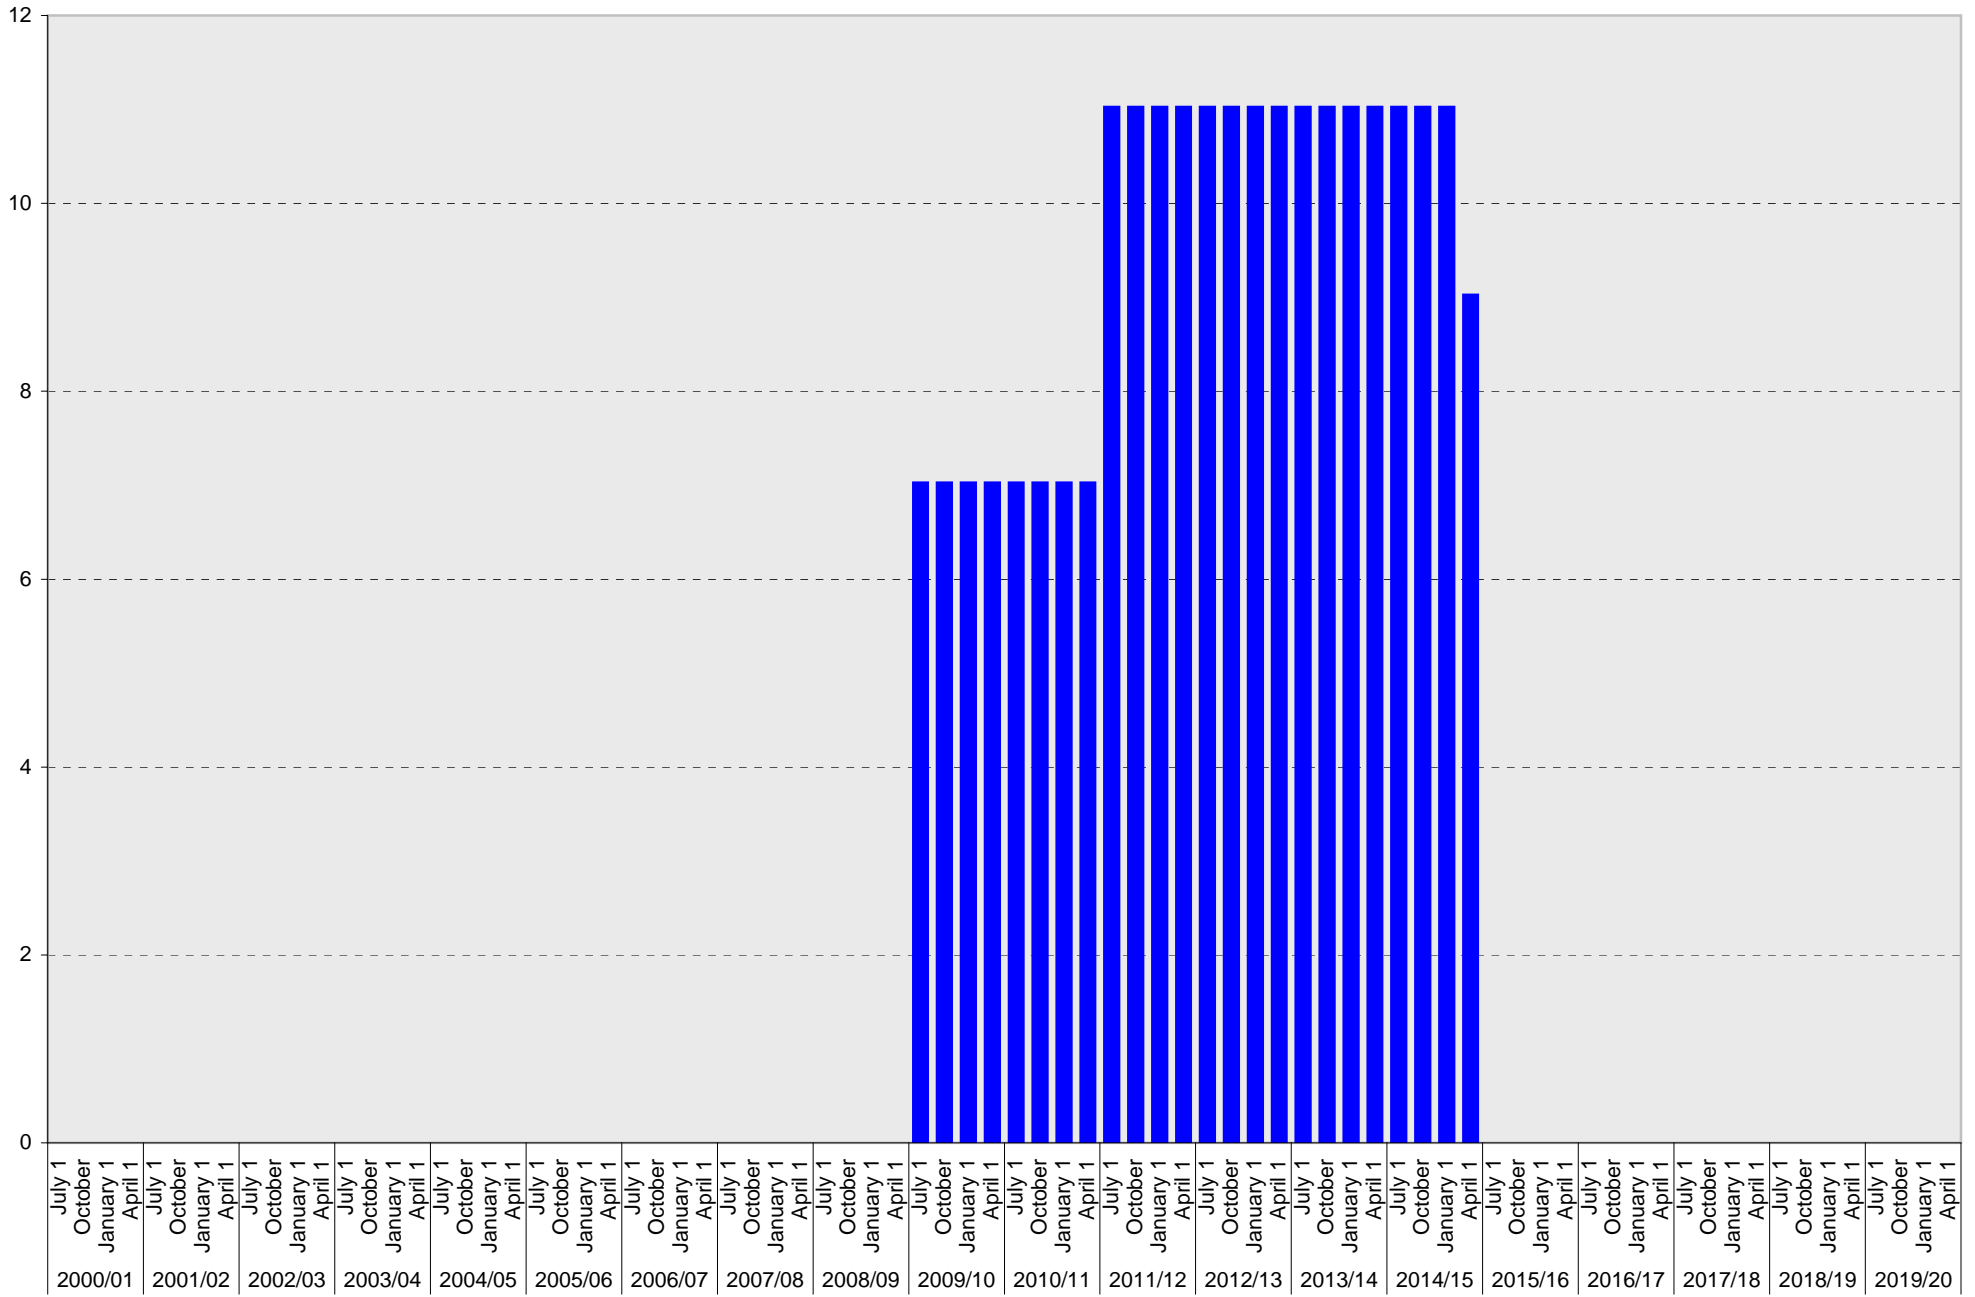

University of California, San Diego Parking Space Inventory

Lot P703: Accessible Parking Spaces

■ Accessible