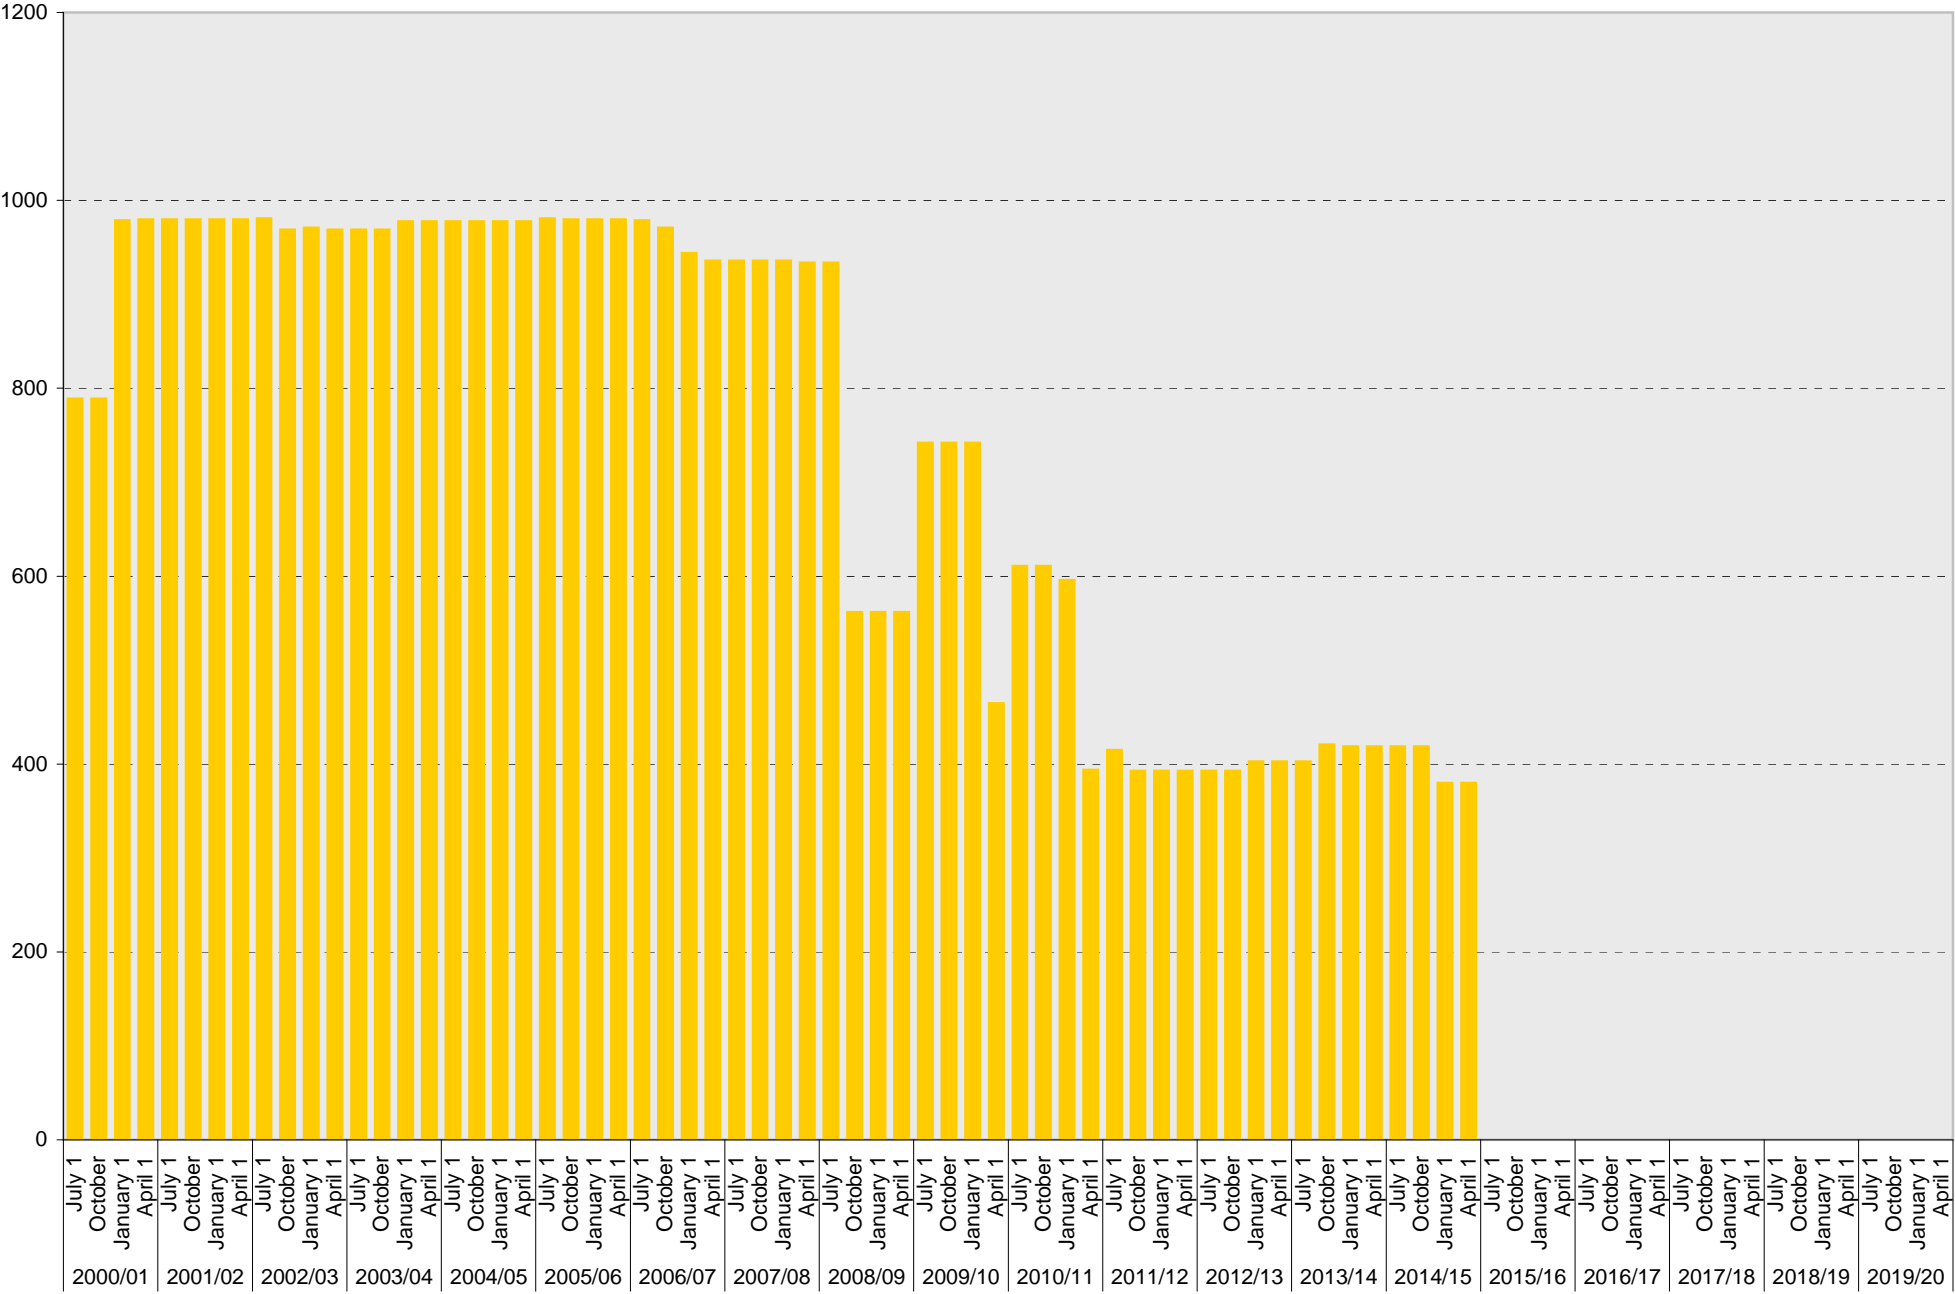

University of California, San Diego Parking Space Inventory

Lot P703: S Parking Spaces

■ s