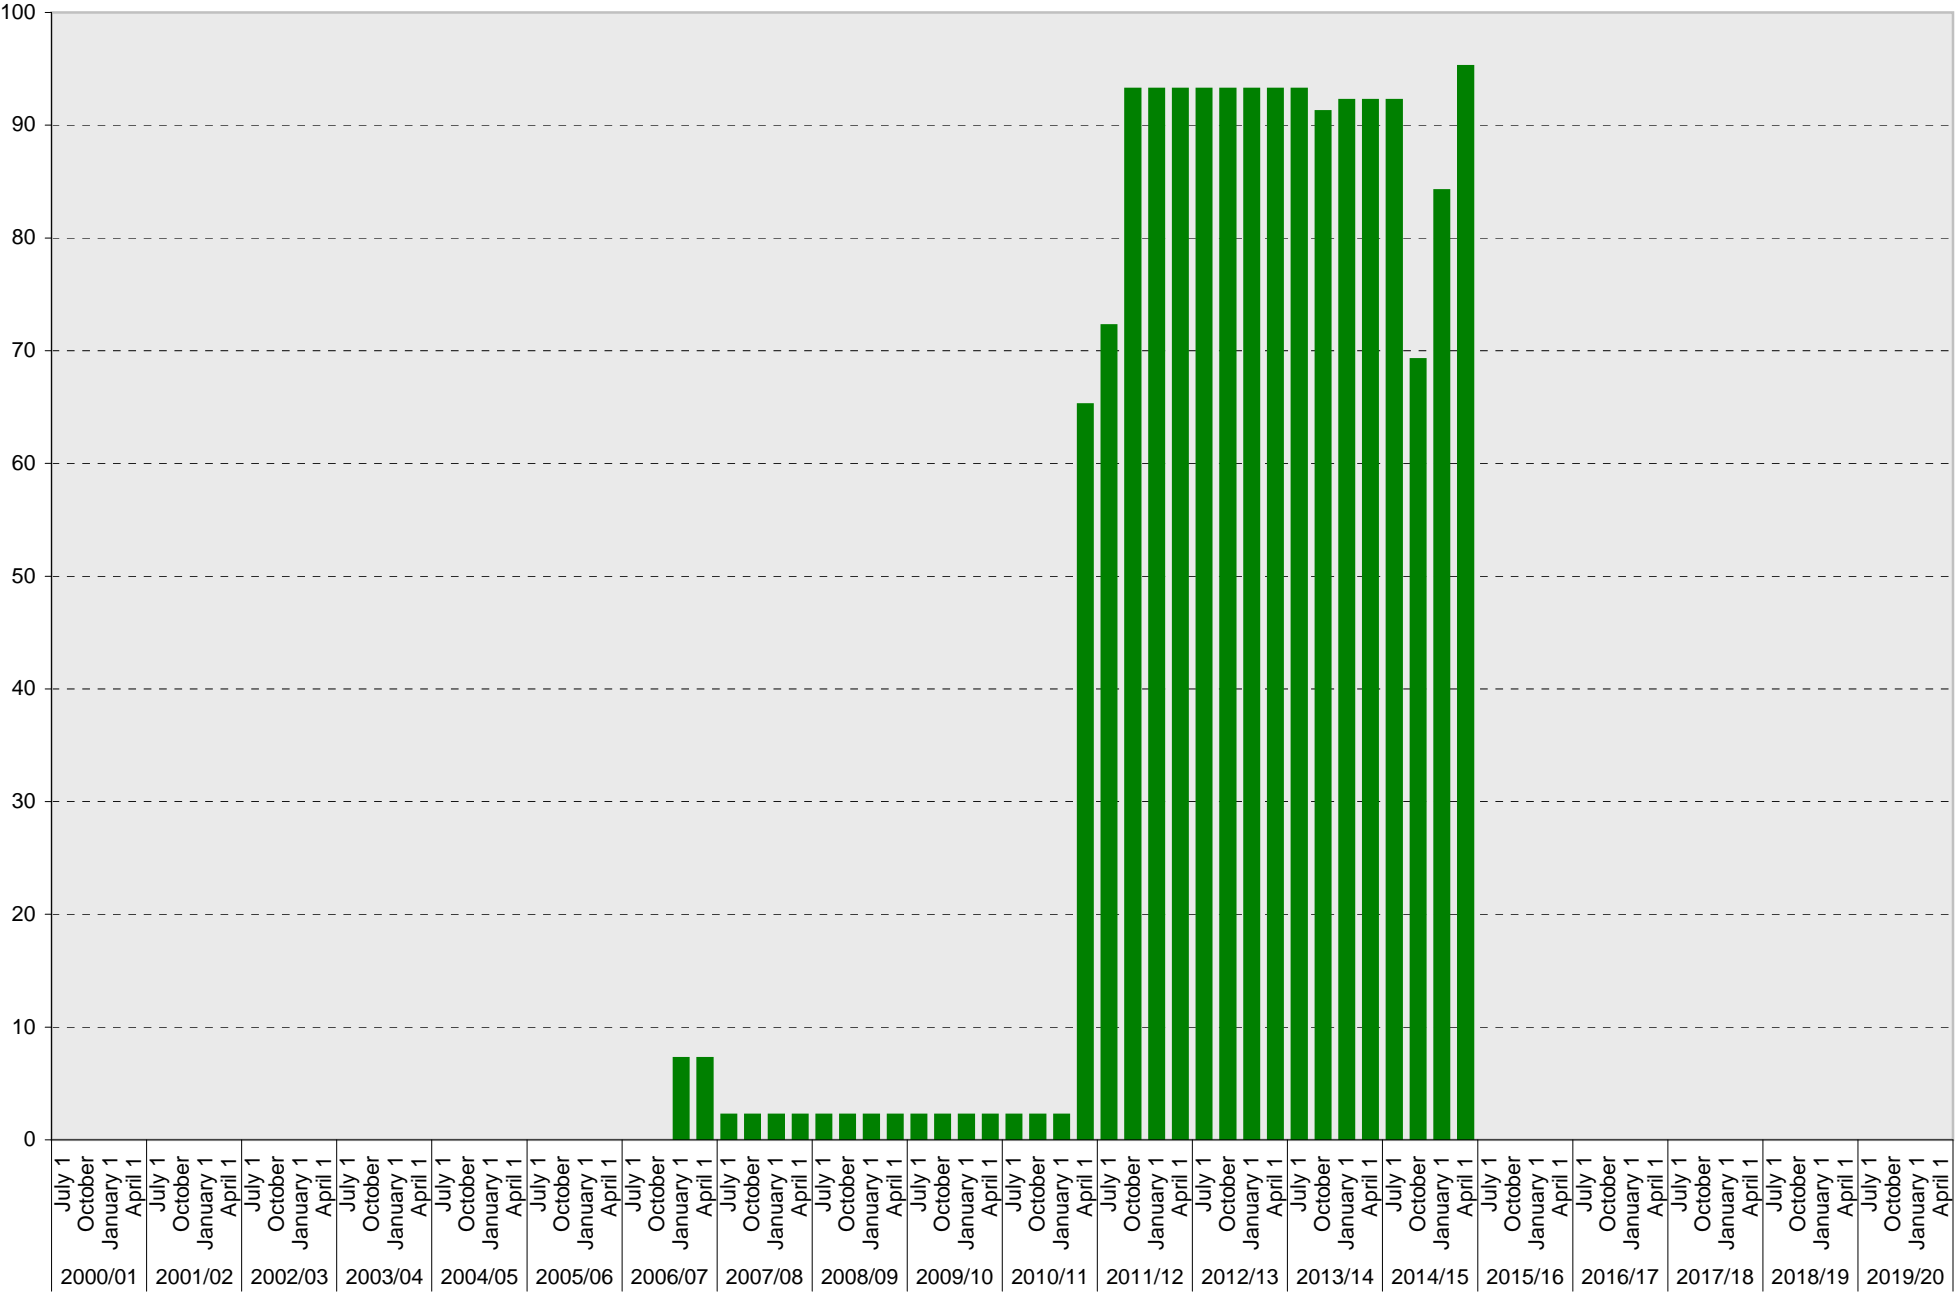

University of California, San Diego Parking Space Inventory

Lot P703: B Parking Spaces

■ B