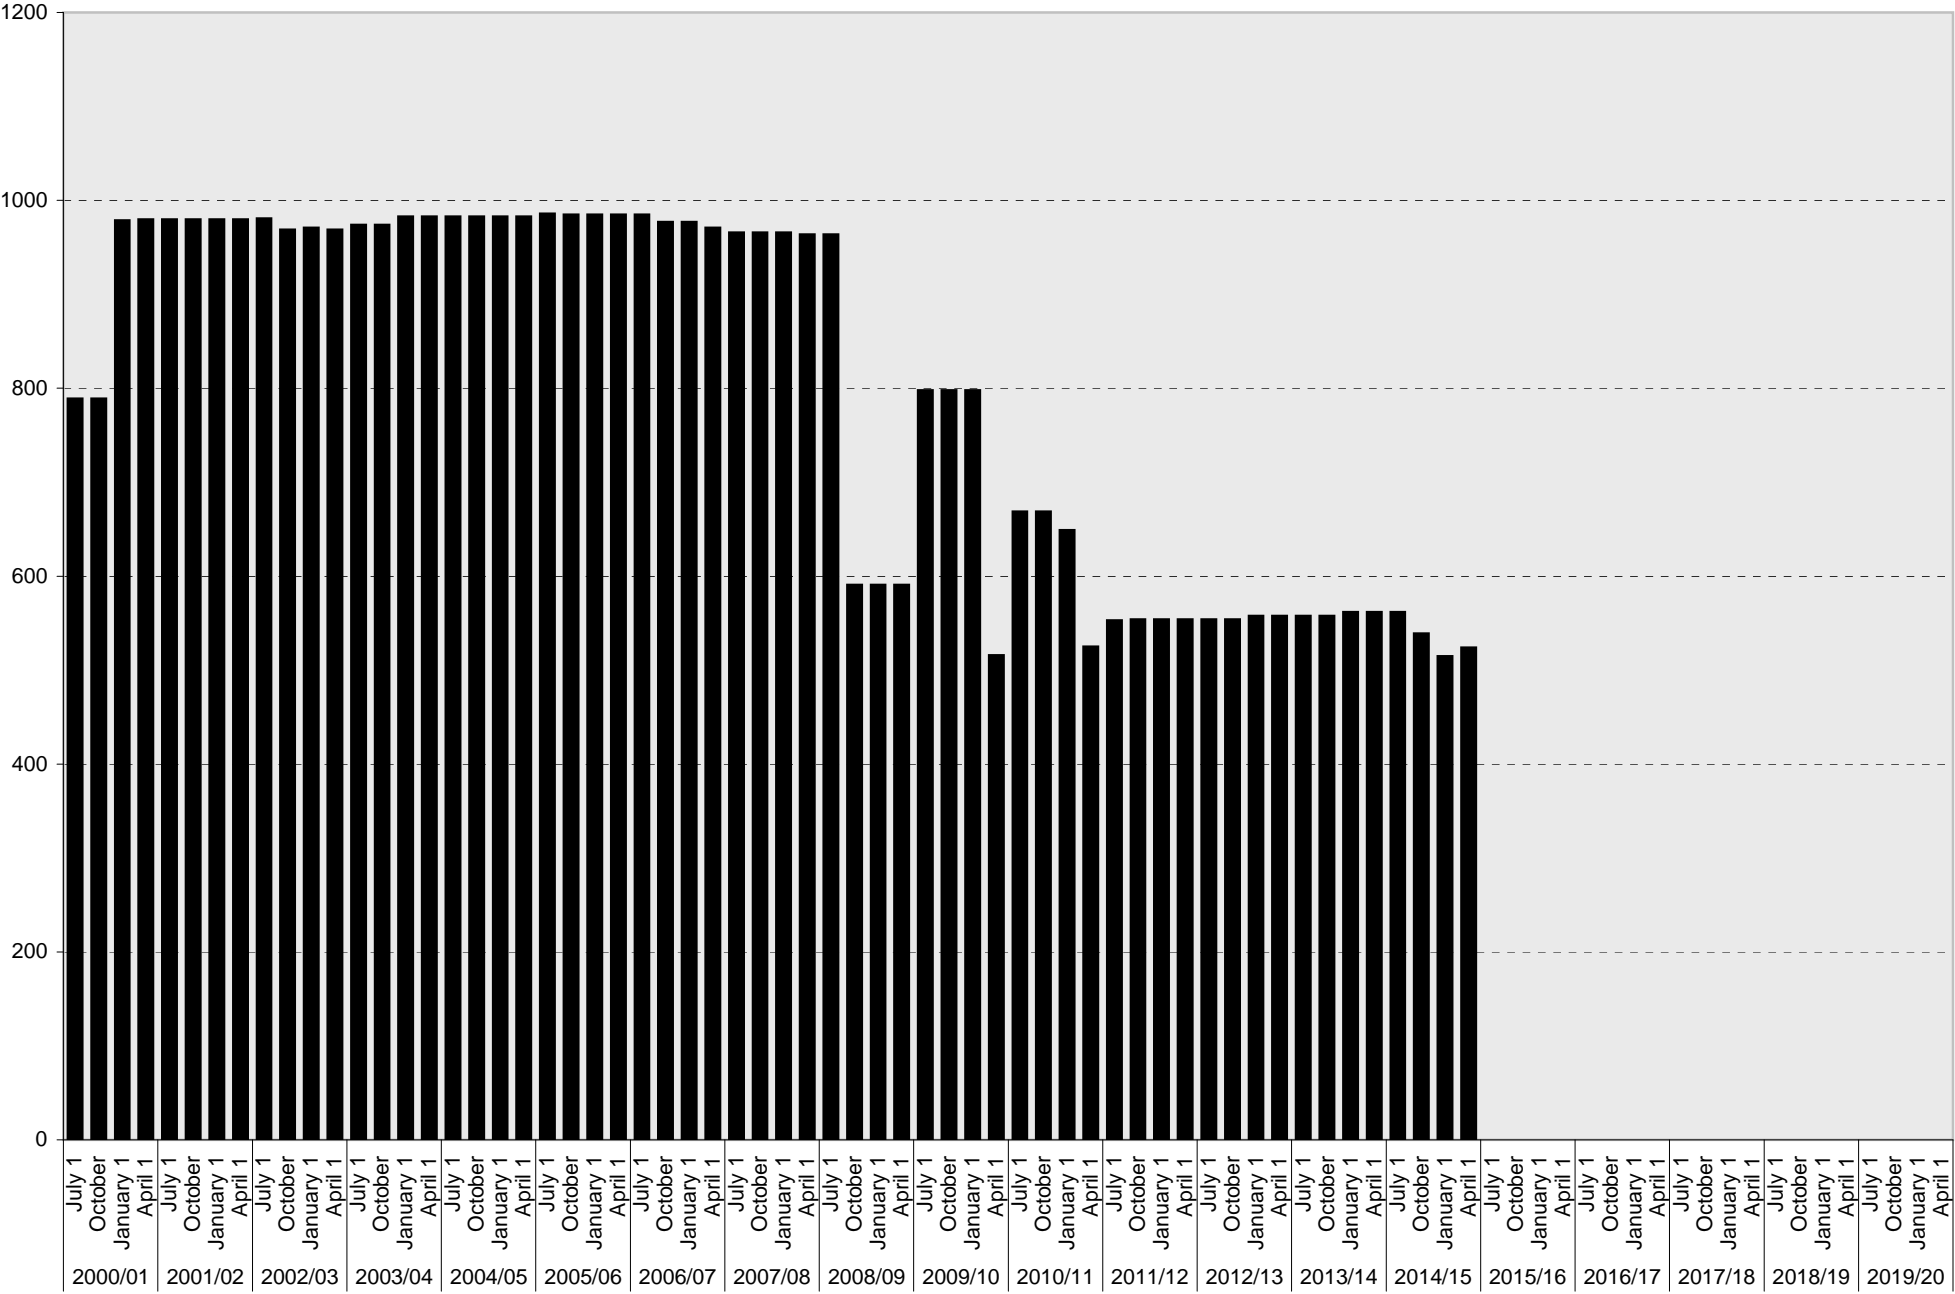

University of California, San Diego Parking Space Inventory

Lot P703: Total Parking Spaces

■ Total