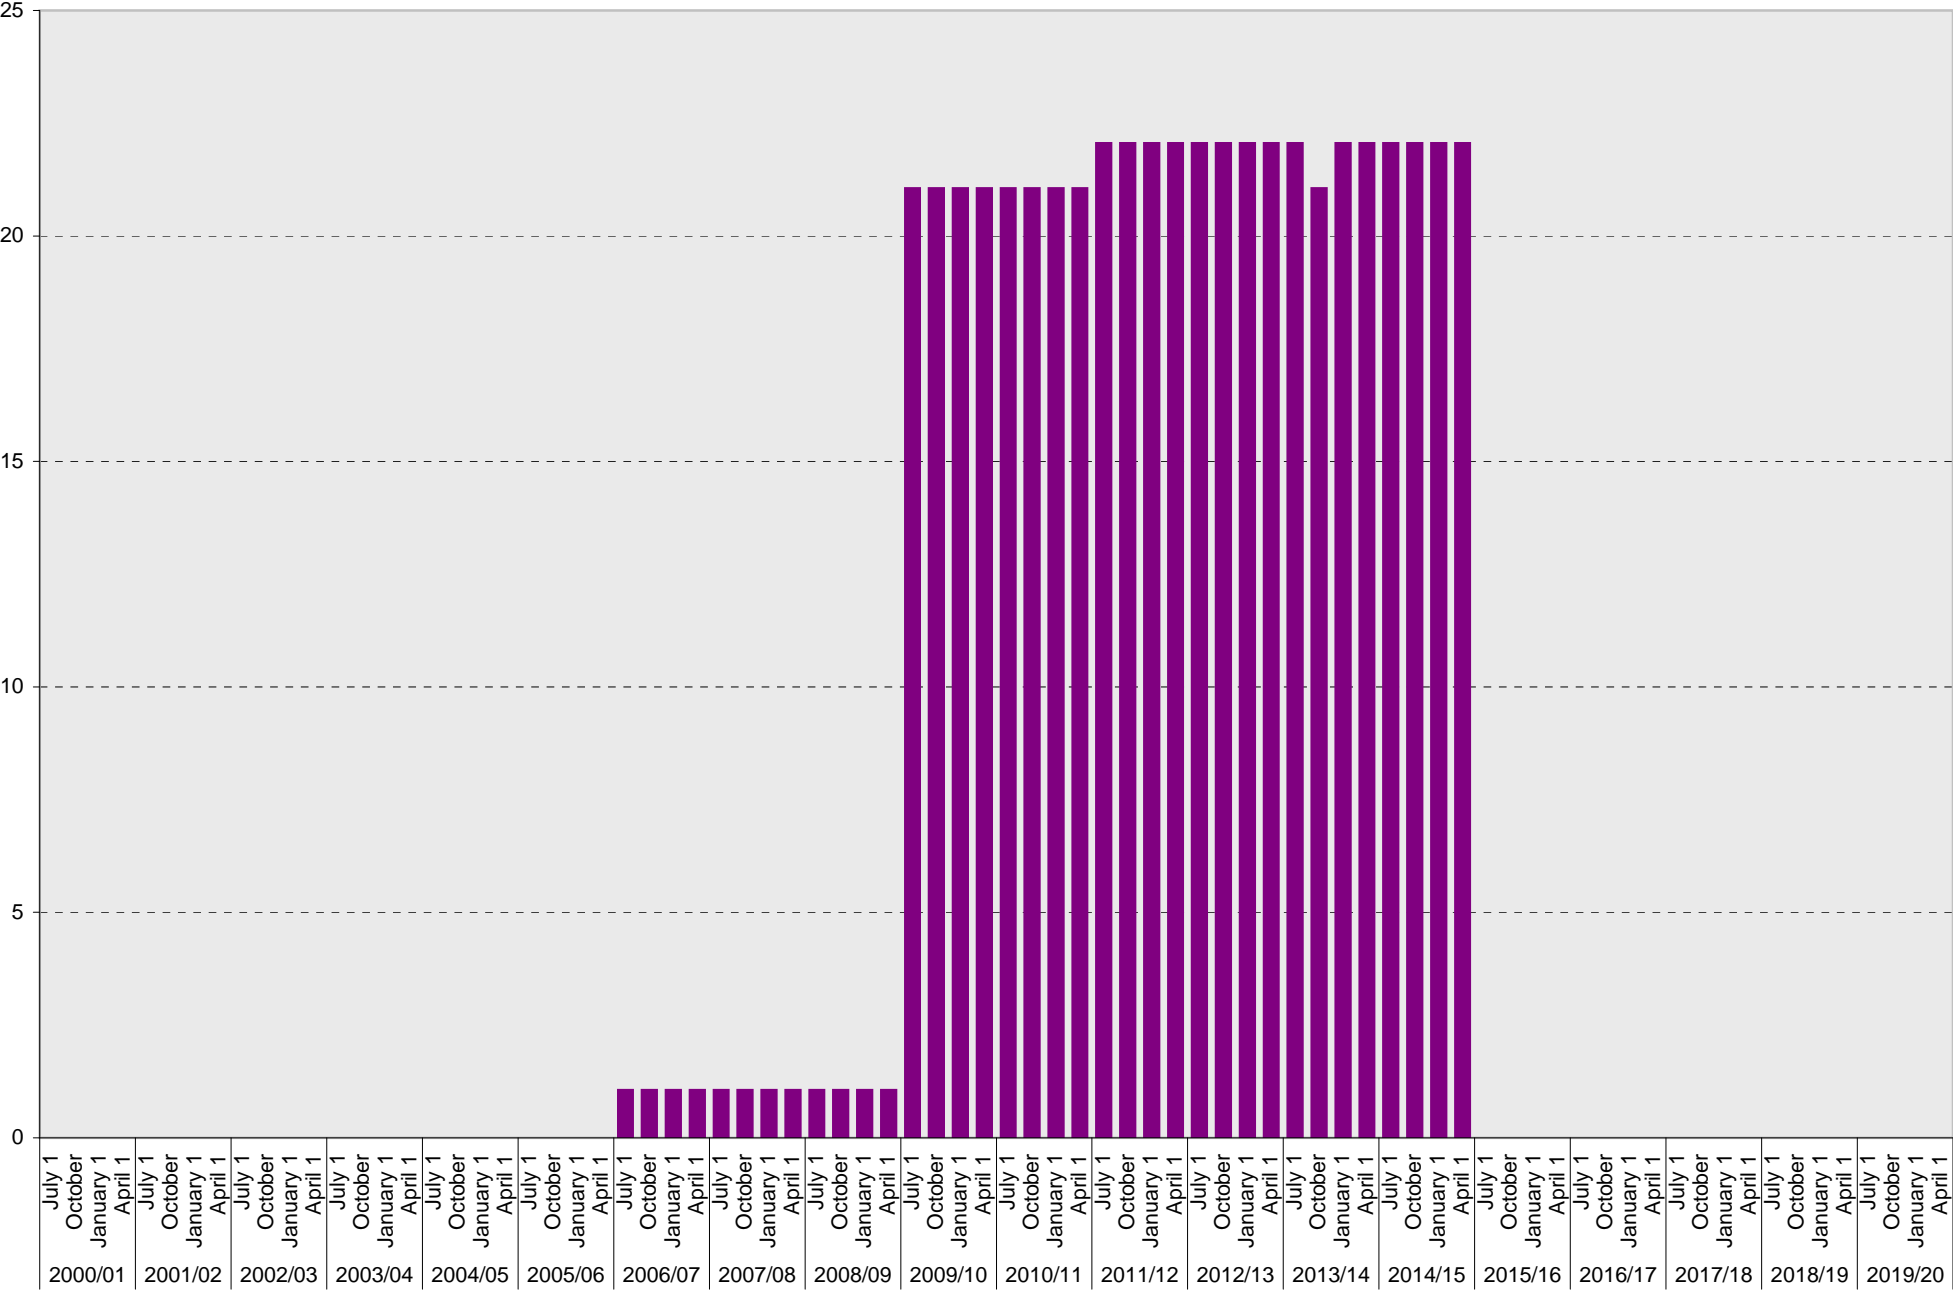

University of California, San Diego Parking Space Inventory

Lot P703: Allocated: Total Parking Spaces

■ Allocated: Total