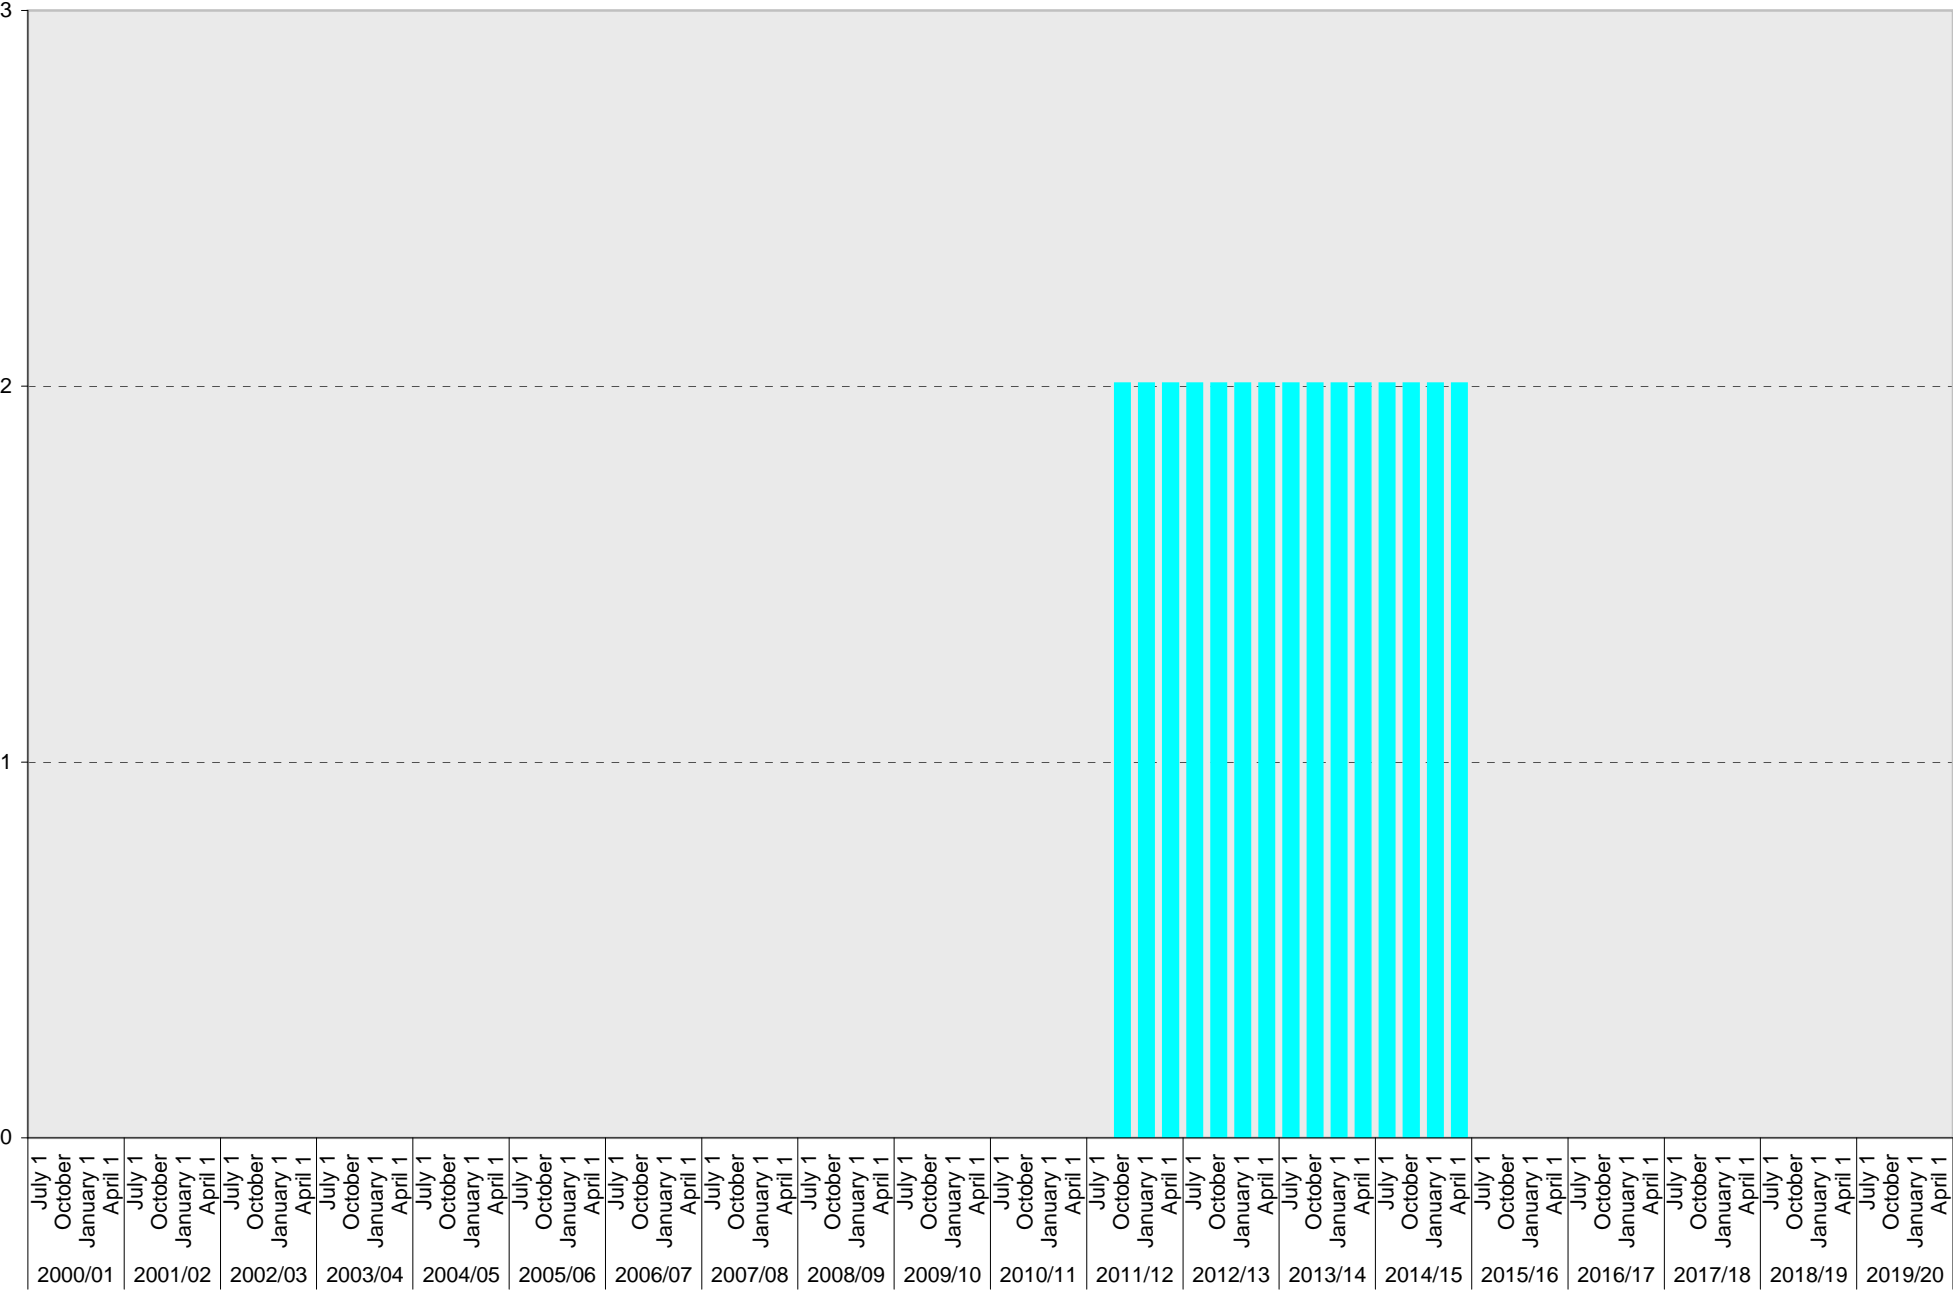

University of California, San Diego Parking Space Inventory
Lot P703: Loading Parking Spaces

■ Loading