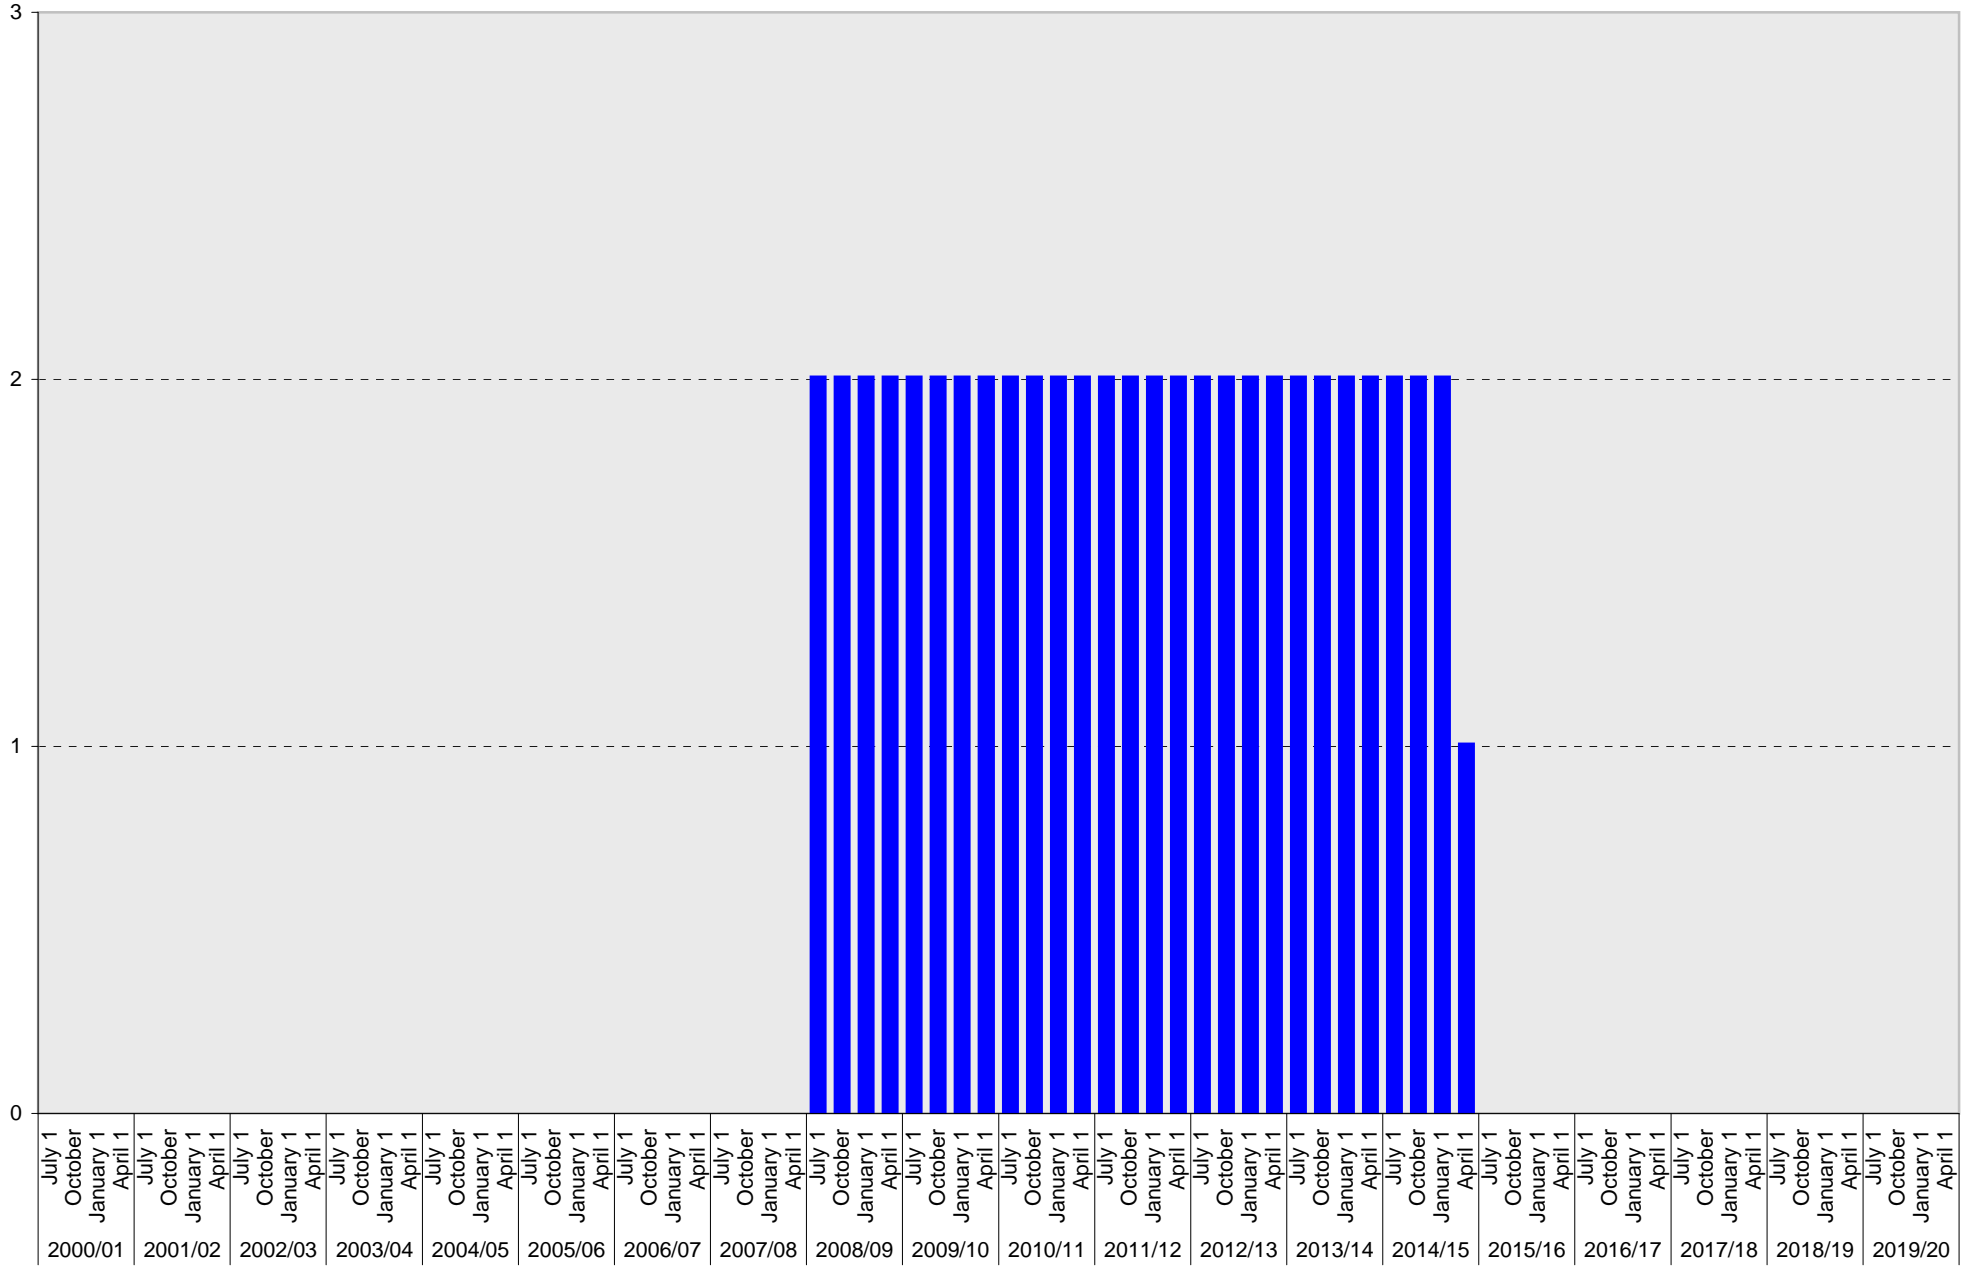

University of California, San Diego Parking Space Inventory

Lot P702: Accessible Parking Spaces

■ Accessible