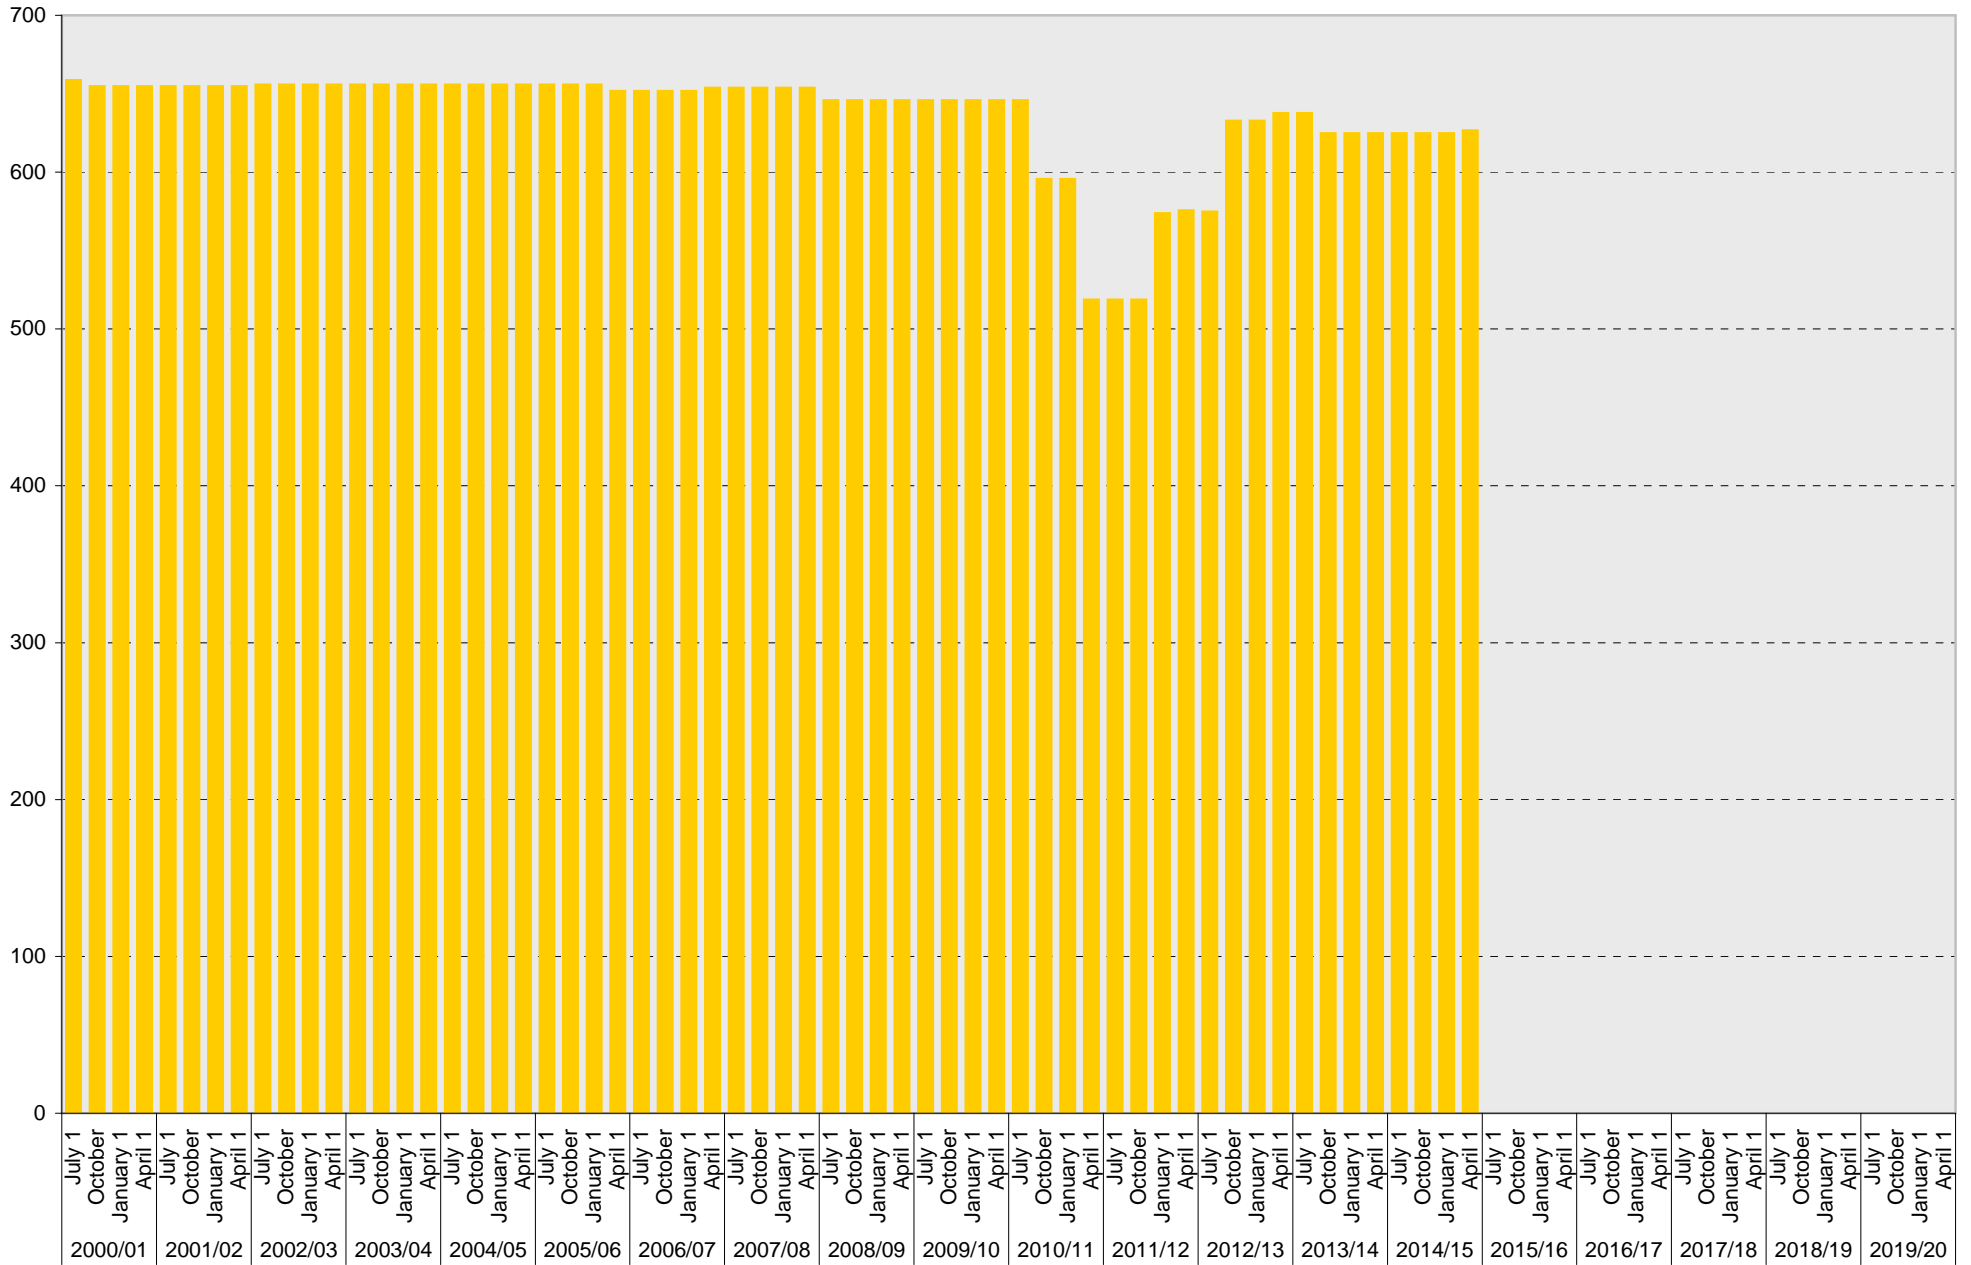

University of California, San Diego Parking Space Inventory

Lot P702: B Parking Spaces

University of California, San Diego Parking Space Inventory

Lot P702: S Parking Spaces

University of California, San Diego Parking Space Inventory

Lot P702: Visitor: Meter Parking Spaces

Visitor: Meter

University of California, San Diego Parking Space Inventory

Lot P702: Visitor: Total Parking Spaces

Visitor: Total

University of California, San Diego Parking Space Inventory

Date		Parking Spaces										Motorcycle Parking Sections	
		A	B	S	Visitor	Reserved	Allocated	Accessible	UC Vehicle	Service Yard	Loading		Total
2000/01	July 1			657								657	
	October 1			653								653	
	January 1			653								653	
	April 1			653								653	
2001/02	July 1			653								653	
	October 1			653								653	
	January 1			653								653	
	April 1			653								653	
2002/03	July 1			654								654	
	October 1			654								654	
	January 1			654								654	
	April 1			654								654	
2003/04	July 1			654								654	
	October 1			654								654	
	January 1			654								654	
	April 1			654								654	
2004/05	July 1			654								654	
	October 1			654								654	
	January 1			654								654	
	April 1			654								654	
2005/06	July 1			654								654	
	October 1			654								654	
	January 1			654								654	
	April 1			650	4							654	
2006/07	July 1			650	4							654	
	October 1			650	4							654	
	January 1			650	4							654	
	April 1			652								652	
2007/08	July 1			652								652	
	October 1			652								652	
	January 1			652								652	
	April 1			652								652	
2008/09	July 1			644				2				646	
	October 1			644				2				646	
	January 1			644				2				646	
	April 1			644				2				646	
2009/10	July 1			644				2				646	
	October 1			644				2				646	
	January 1			644				2				646	
	April 1			644				2				646	