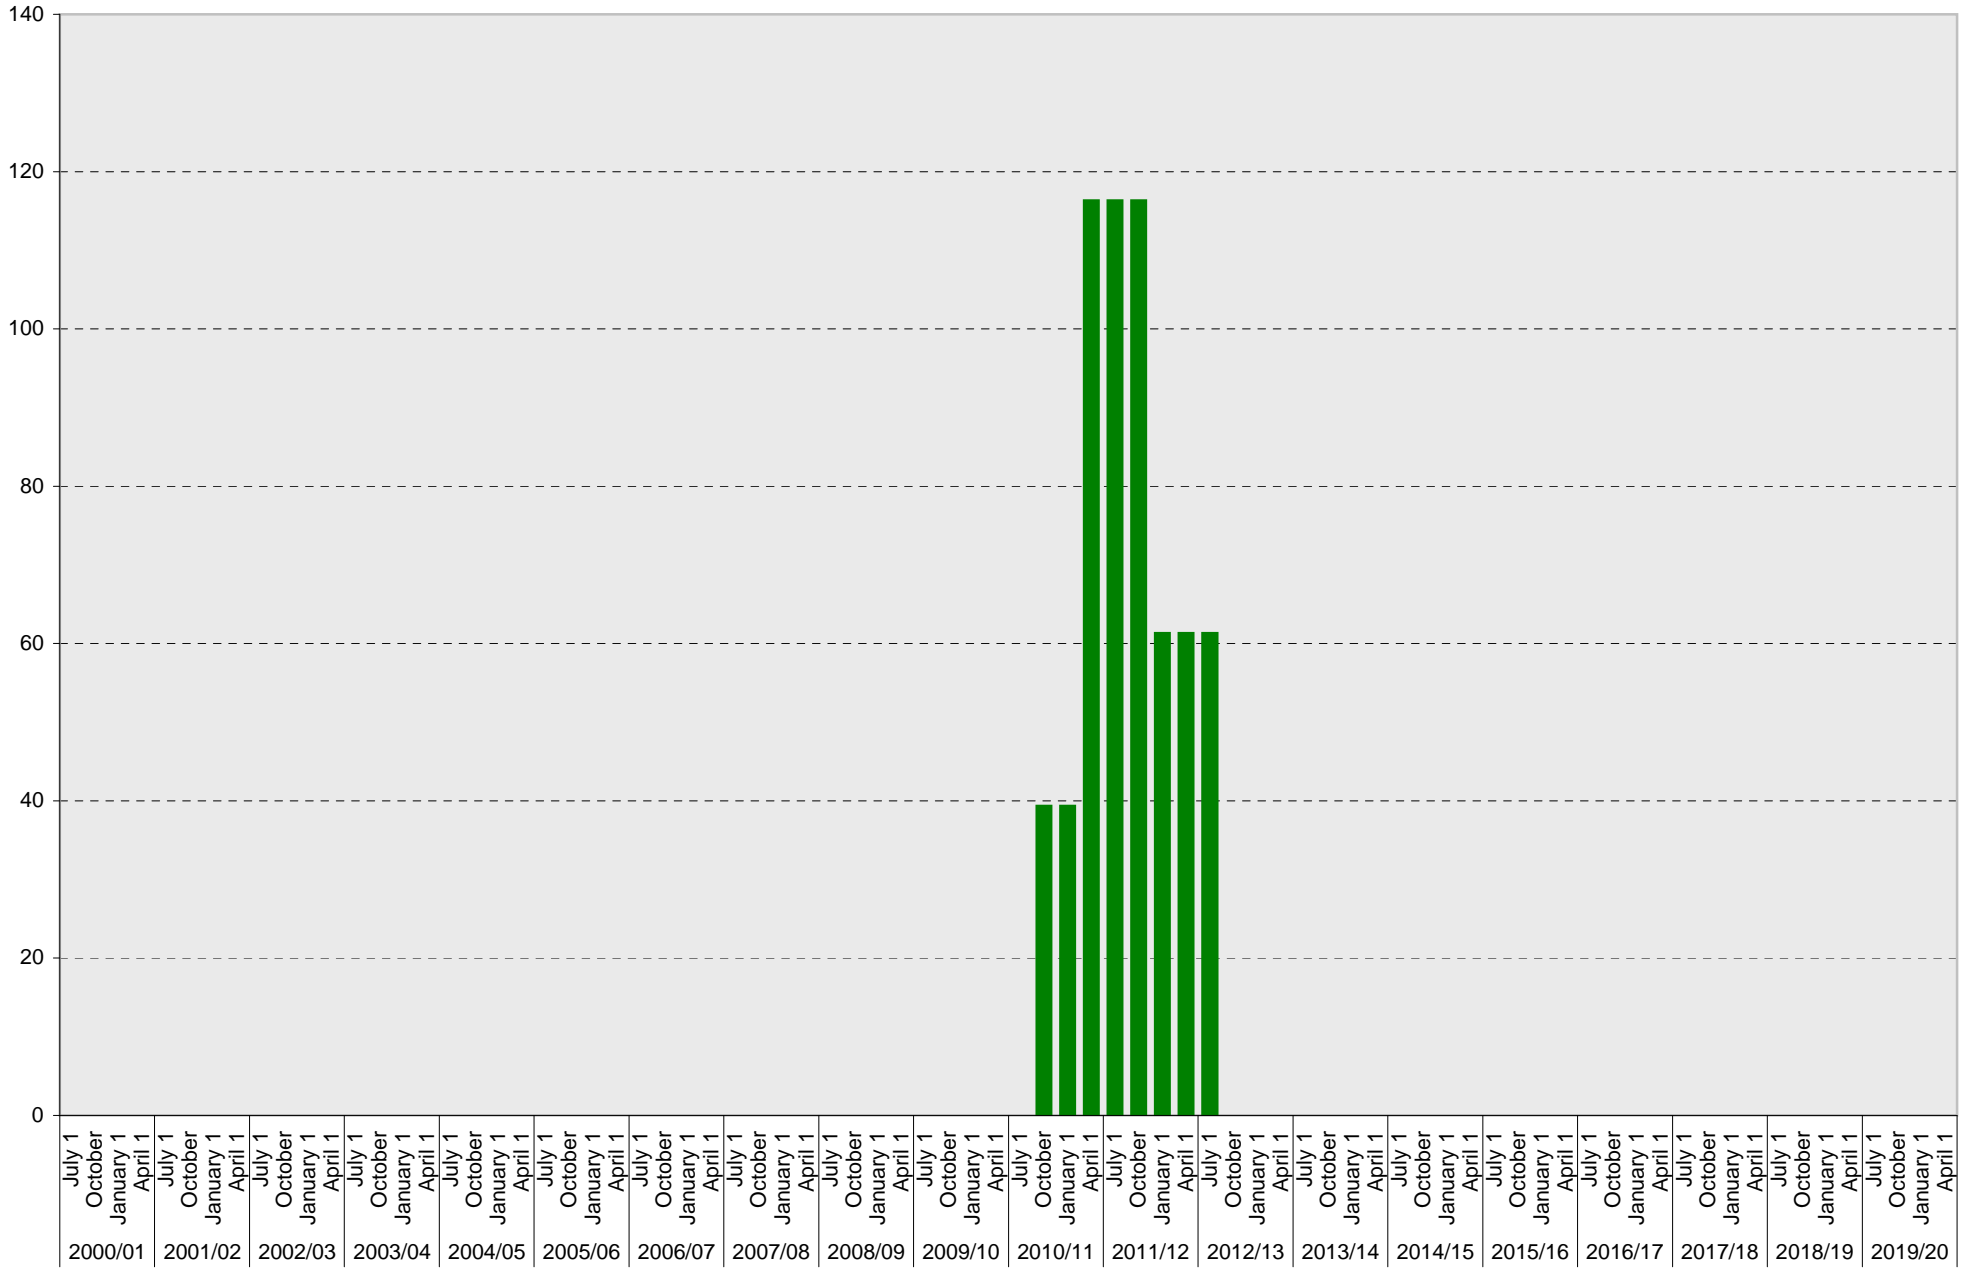

University of California, San Diego Parking Space Inventory

Lot P702: B Parking Spaces

University of California, San Diego Parking Space Inventory

Lot P702: S Parking Spaces

University of California, San Diego Parking Space Inventory

Lot P702: Visitor: Meter Parking Spaces

Visitor: Meter

University of California, San Diego Parking Space Inventory

Lot P702: Visitor: Total Parking Spaces

Visitor: Total

University of California, San Diego Parking Space Inventory

Date		Parking Spaces										Motorcycle Parking Sections	
		A	B	S	Visitor	Reserved	Allocated	Accessible	UC Vehicle	Service Yard	Loading		Total
2000/01	July 1			657								657	
	October 1			653								653	
	January 1			653								653	
	April 1			653								653	
2001/02	July 1			653								653	
	October 1			653								653	
	January 1			653								653	
	April 1			653								653	
2002/03	July 1			654								654	
	October 1			654								654	
	January 1			654								654	
	April 1			654								654	
2003/04	July 1			654								654	
	October 1			654								654	
	January 1			654								654	
	April 1			654								654	
2004/05	July 1			654								654	
	October 1			654								654	
	January 1			654								654	
	April 1			654								654	
2005/06	July 1			654								654	
	October 1			654								654	
	January 1			654								654	
	April 1			650	4							654	
2006/07	July 1			650	4							654	
	October 1			650	4							654	
	January 1			650	4							654	
	April 1			652								652	
2007/08	July 1			652								652	
	October 1			652								652	
	January 1			652								652	
	April 1			652								652	
2008/09	July 1			644				2				646	
	October 1			644				2				646	
	January 1			644				2				646	
	April 1			644				2				646	
2009/10	July 1			644				2				646	
	October 1			644				2				646	
	January 1			644				2				646	
	April 1			644				2				646	