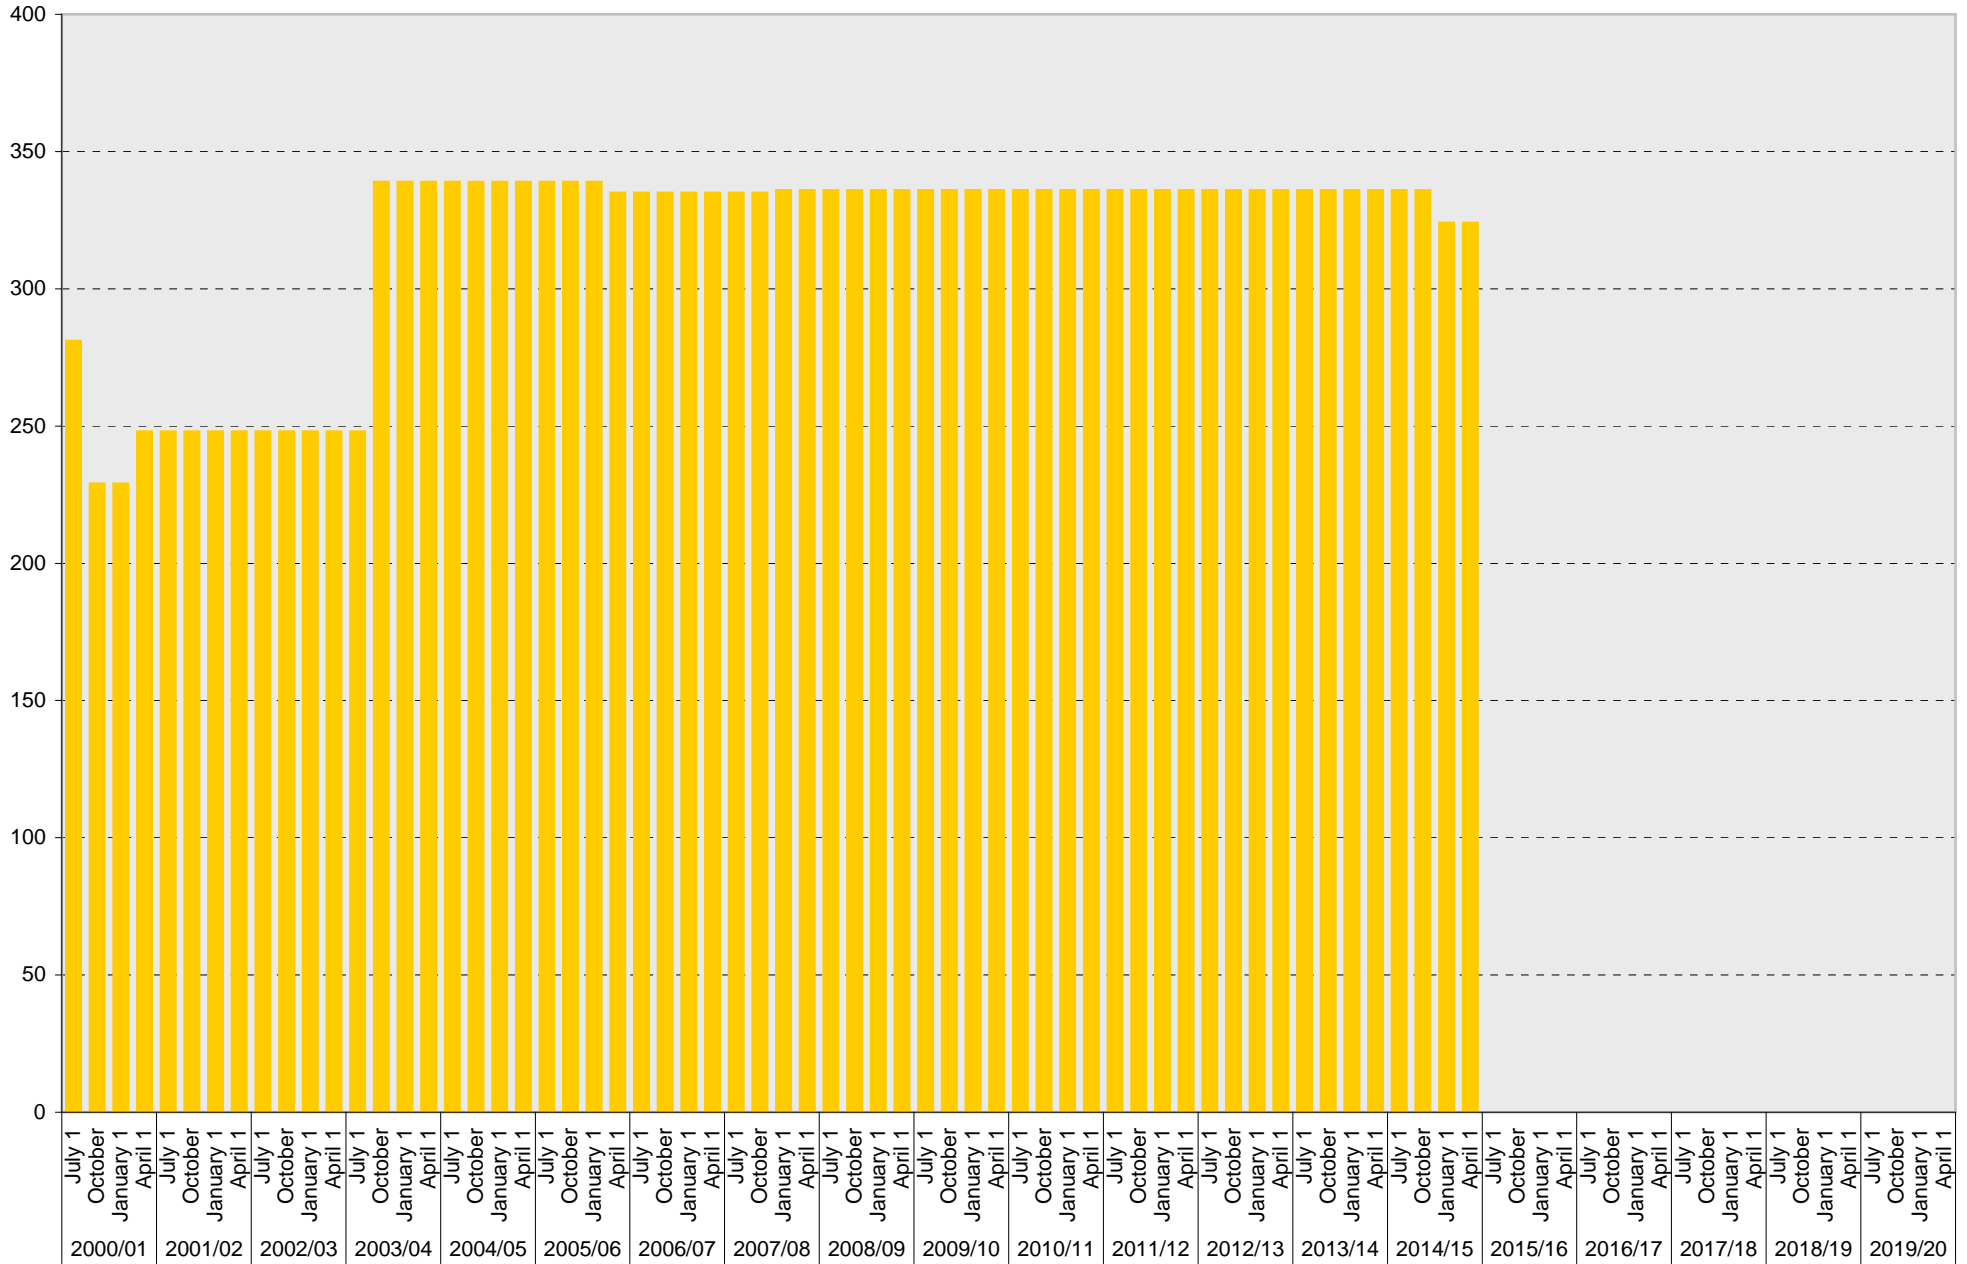

University of California, San Diego Parking Space Inventory

Lot P701: B Parking Spaces

■ B

University of California, San Diego Parking Space Inventory

Lot P701: S Parking Spaces

■ S

University of California, San Diego Parking Space Inventory

Lot P701: Total Parking Spaces

■ Total

University of California, San Diego Parking Space Inventory
 Lot P701: Visitor Parking Spaces

Date		Visitor Parking Spaces			
		Meter	Pay and Display	Pay by Space	Pay upon Exit
2000/01	July 1				
	October 1				
	January 1				
	April 1				
2001/02	July 1				
	October 1				
	January 1				
	April 1				
2002/03	July 1				
	October 1				
	January 1				
	April 1				
2003/04	July 1				
	October 1				
	January 1				
	April 1				
2004/05	July 1				
	October 1				
	January 1				
	April 1				
2005/06	July 1				
	October 1				
	January 1				
	April 1				
2006/07	July 1				
	October 1				
	January 1				
	April 1				
2007/08	July 1				
	October 1				
	January 1				
	April 1				
2008/09	July 1				
	October 1				
	January 1				
	April 1				
2009/10	July 1				
	October 1				
	January 1				
	April 1				

Date		Visitor Parking Spaces			
		Meter	Pay and Display	Pay by Space	Pay upon Exit
2010/11	July 1				
	October 1				
	January 1				
	April 1				
2011/12	July 1				
	October 1				
	January 1				
	April 1				
2012/13	July 1				
	October 1				
	January 1				
	April 1				
2013/14	July 1				
	October 1				
	January 1				
	April 1				
2014/15	July 1				
	October 1				
	January 1				
	April 1				
2015/16	July 1				
	October 1				
	January 1				
	April 1				
2016/17	July 1				
	October 1				
	January 1				
	April 1				
2017/18	July 1				
	October 1				
	January 1				
	April 1				
2018/19	July 1				
	October 1				
	January 1				
	April 1				
2019/20	July 1				
	October 1				
	January 1				
	April 1				