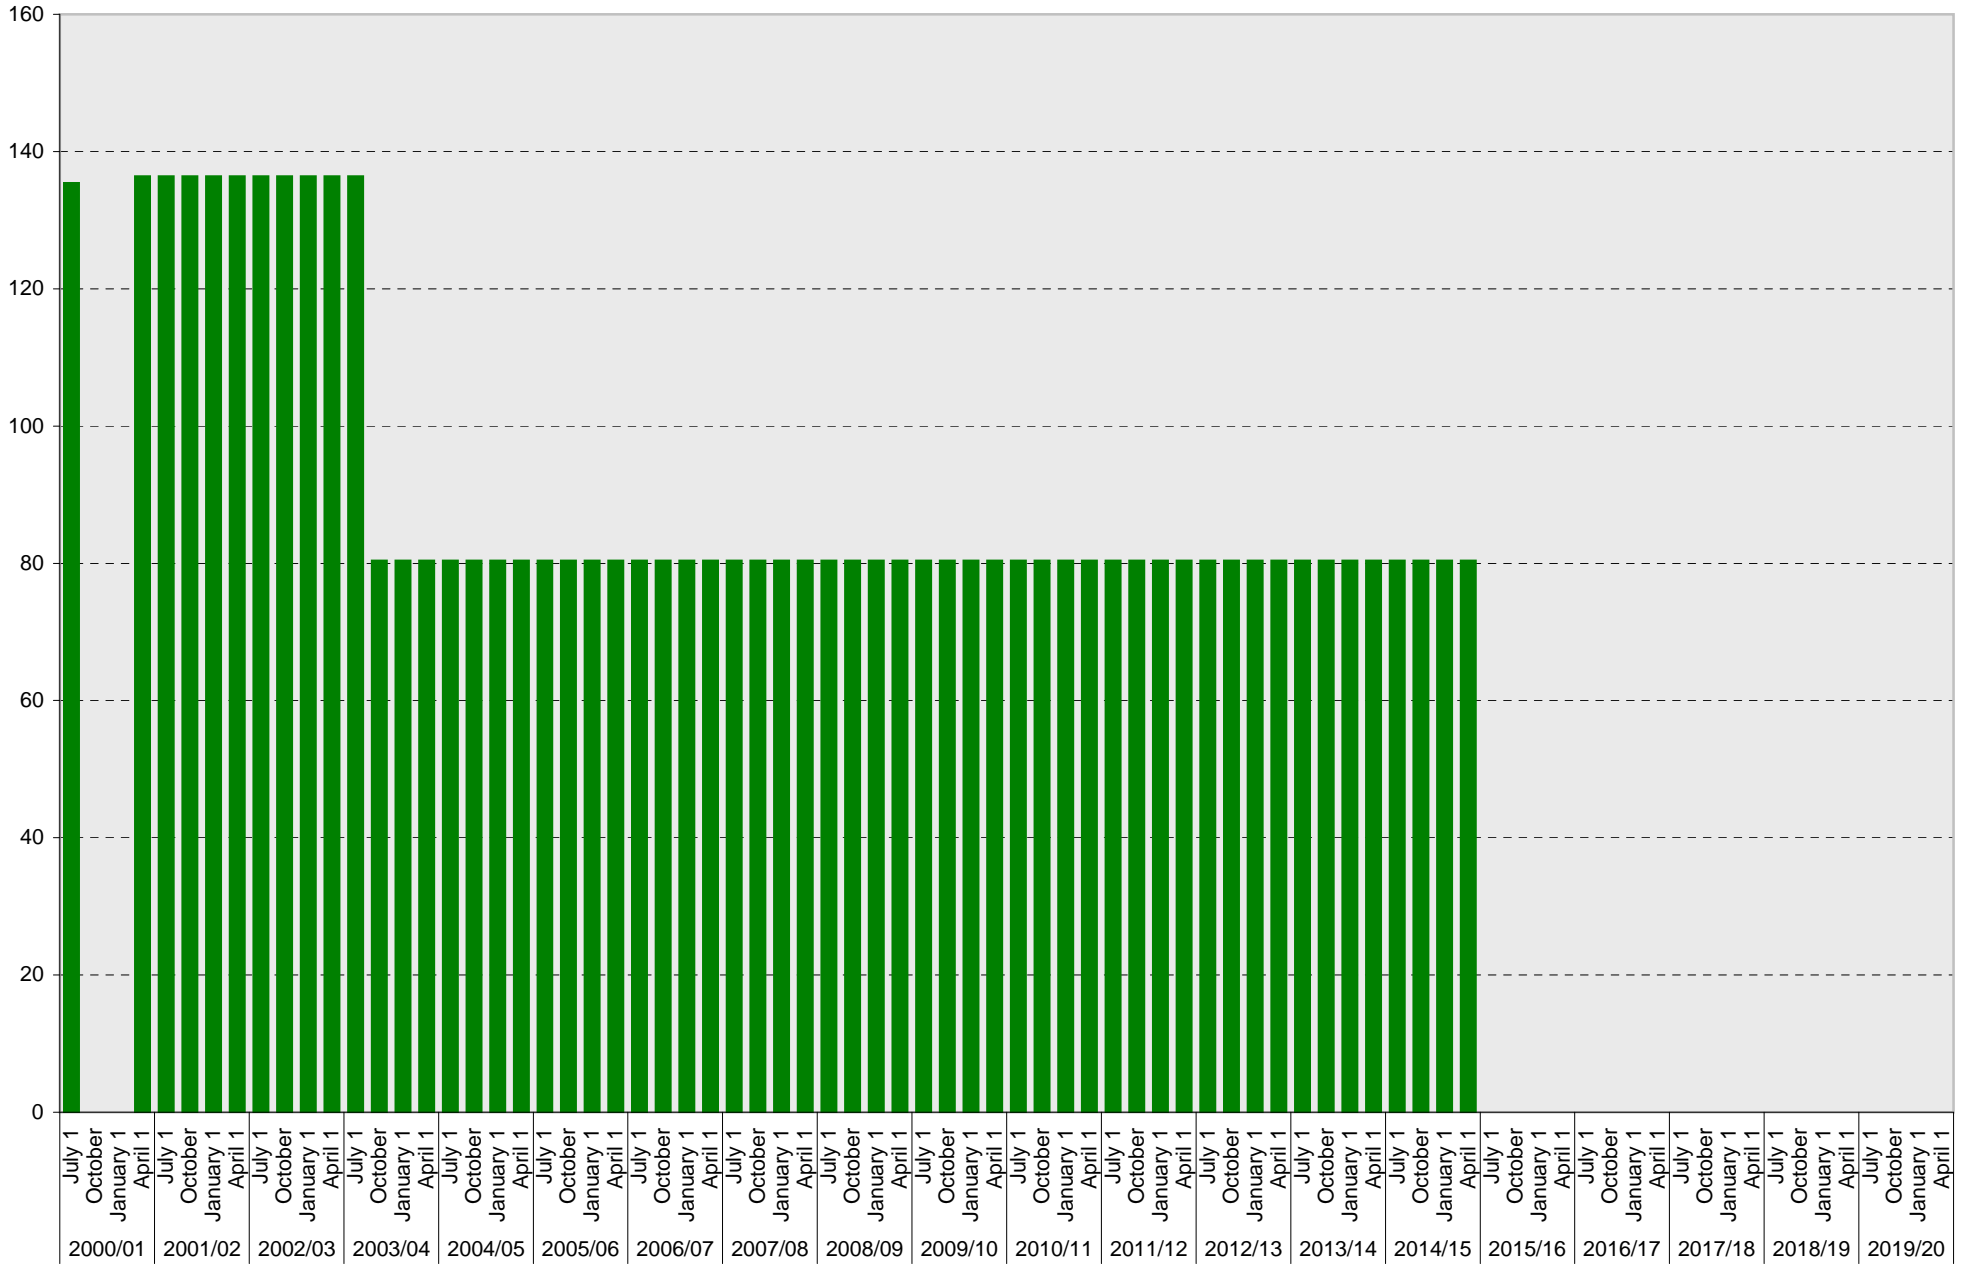

University of California, San Diego Parking Space Inventory

Lot P701: B Parking Spaces

■ B

University of California, San Diego Parking Space Inventory

Lot P701: S Parking Spaces

■ S

University of California, San Diego Parking Space Inventory

Lot P701: Total Parking Spaces

■ Total

University of California, San Diego Parking Space Inventory
 Lot P701: Visitor Parking Spaces

Date		Visitor Parking Spaces			
		Meter	Pay and Display	Pay by Space	Pay upon Exit
2000/01	July 1				
	October 1				
	January 1				
	April 1				
2001/02	July 1				
	October 1				
	January 1				
	April 1				
2002/03	July 1				
	October 1				
	January 1				
	April 1				
2003/04	July 1				
	October 1				
	January 1				
	April 1				
2004/05	July 1				
	October 1				
	January 1				
	April 1				
2005/06	July 1				
	October 1				
	January 1				
	April 1				
2006/07	July 1				
	October 1				
	January 1				
	April 1				
2007/08	July 1				
	October 1				
	January 1				
	April 1				
2008/09	July 1				
	October 1				
	January 1				
	April 1				
2009/10	July 1				
	October 1				
	January 1				
	April 1				

Date		Visitor Parking Spaces			
		Meter	Pay and Display	Pay by Space	Pay upon Exit
2010/11	July 1				
	October 1				
	January 1				
	April 1				
2011/12	July 1				
	October 1				
	January 1				
	April 1				
2012/13	July 1				
	October 1				
	January 1				
	April 1				
2013/14	July 1				
	October 1				
	January 1				
	April 1				
2014/15	July 1				
	October 1				
	January 1				
	April 1				
2015/16	July 1				
	October 1				
	January 1				
	April 1				
2016/17	July 1				
	October 1				
	January 1				
	April 1				
2017/18	July 1				
	October 1				
	January 1				
	April 1				
2018/19	July 1				
	October 1				
	January 1				
	April 1				
2019/20	July 1				
	October 1				
	January 1				
	April 1				