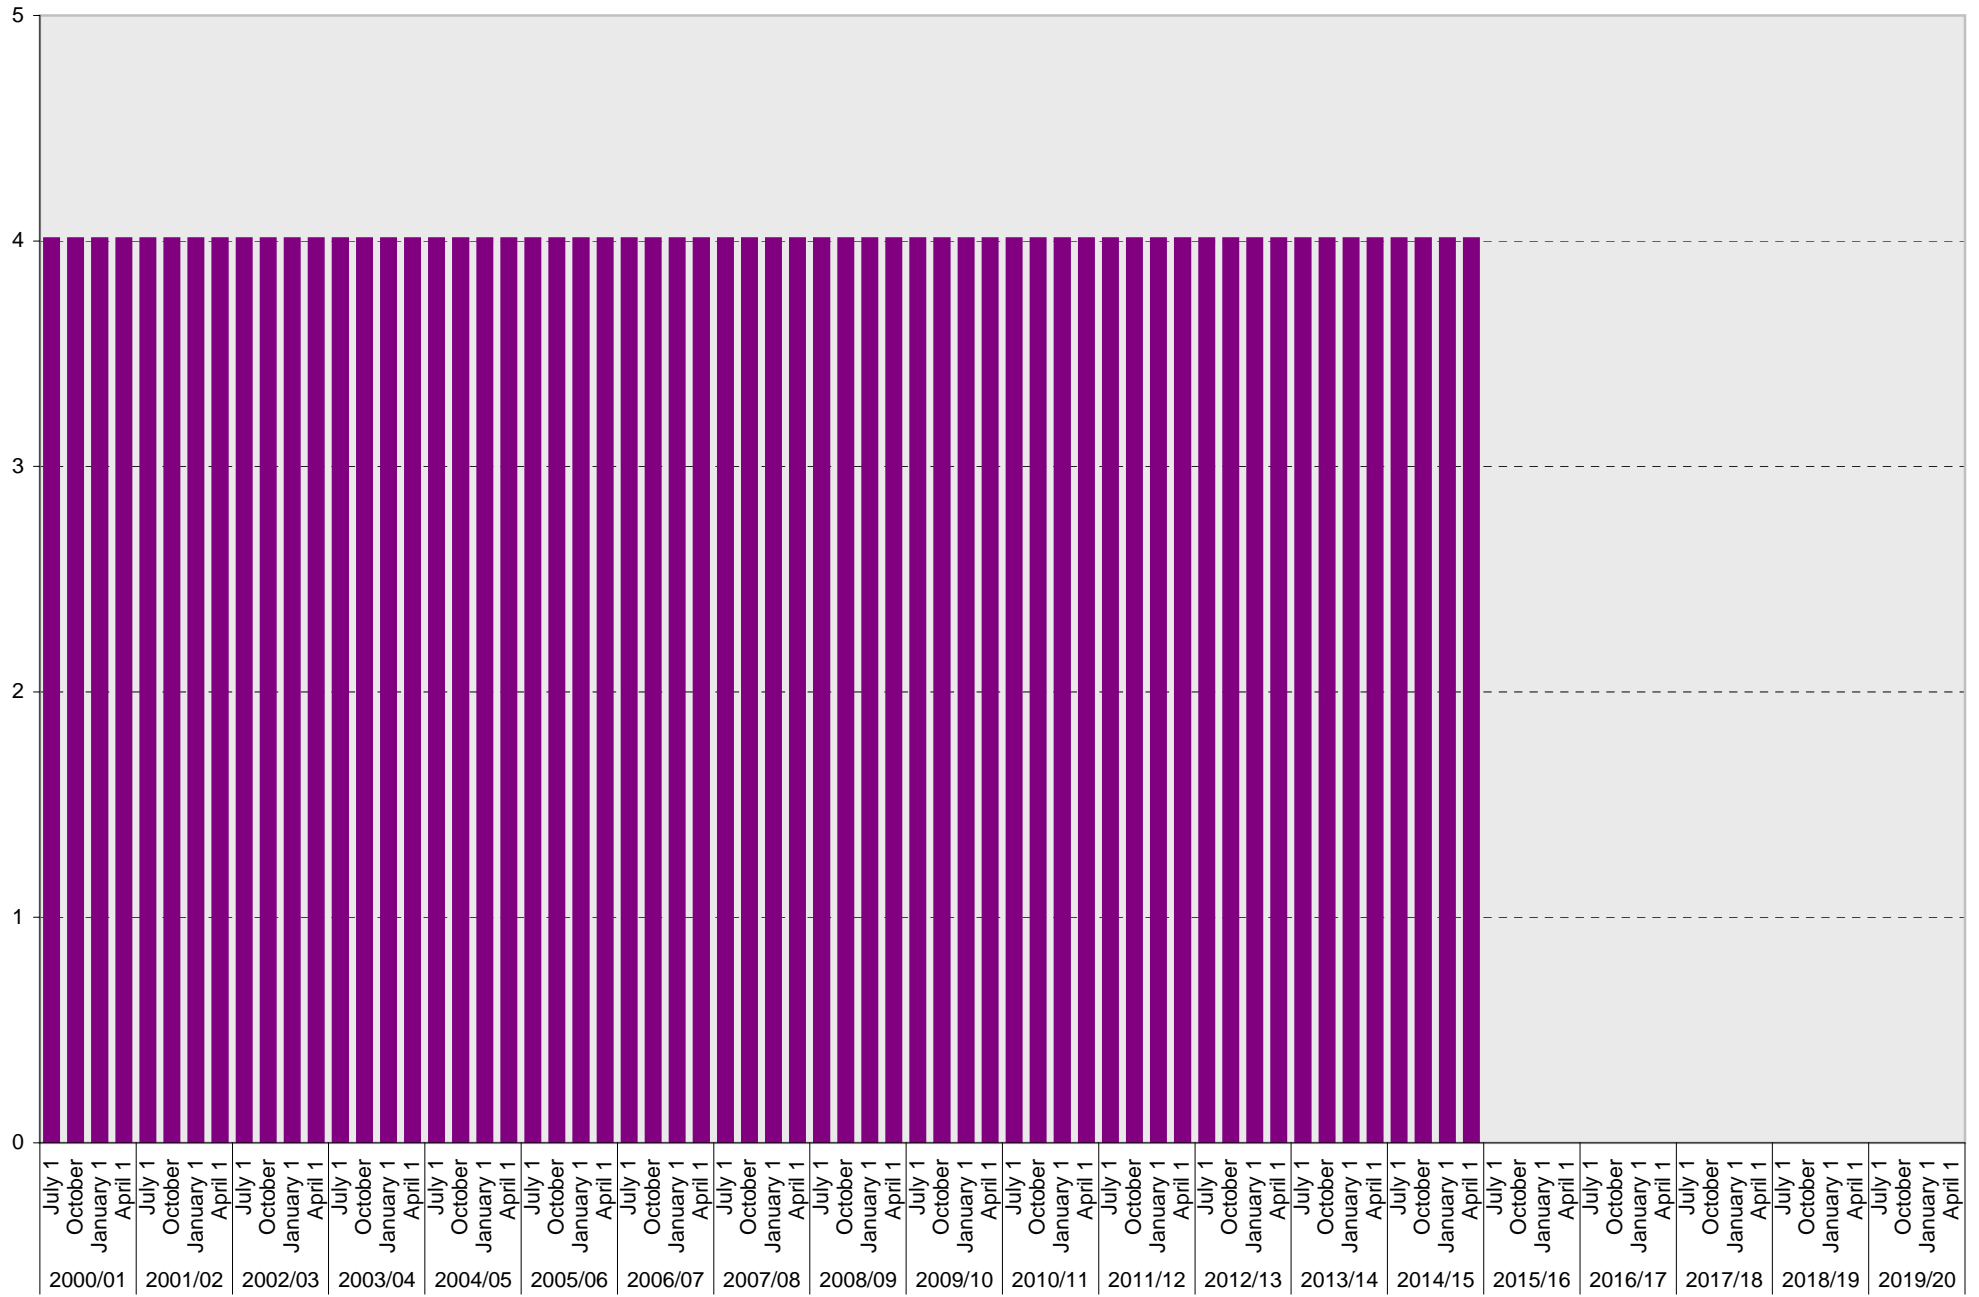

University of California, San Diego Parking Space Inventory
 Lot P609: Allocated: Gilman Information Center Visitor Parking Spaces

■ Allocated

University of California, San Diego Parking Space Inventory
Lot P609: Allocated: Total Parking Spaces

University of California, San Diego Parking Space Inventory

Lot P609: Total Parking Spaces

■ Total

University of California, San Diego Parking Space Inventory
Lot P609

Date		Parking Spaces										Motorcycle Parking Sections	
		A	B	S	Visitor	Reserved	Allocated	Accessible	UC Vehicle	Service Yard	Loading		Total
2000/01	July 1						4	1				5	
	October 1						4	1				5	
	January 1						4	1				5	
	April 1						4	1				5	
2001/02	July 1						4	1				5	
	October 1						4	1				5	
	January 1						4	1				5	
	April 1						4	1				5	
2002/03	July 1						4	1				5	
	October 1						4	1				5	
	January 1						4	1				5	
	April 1						4	1				5	
2003/04	July 1						4	1				5	
	October 1						4	1				5	
	January 1						4	1				5	
	April 1						4	1				5	
2004/05	July 1						4	1				5	
	October 1						4	1				5	
	January 1						4	1				5	
	April 1						4	1				5	
2005/06	July 1						4	1				5	
	October 1						4	1				5	
	January 1						4	1				5	
	April 1						4	1				5	
2006/07	July 1						4	1				5	
	October 1						4	1				5	
	January 1						4	1				5	
	April 1						4	1				5	
2007/08	July 1						4	1				5	
	October 1						4	1				5	
	January 1						4	1				5	
	April 1						4	1				5	
2008/09	July 1						4	1				5	
	October 1						4	1				5	
	January 1						4	1				5	
	April 1						4	1				5	
2009/10	July 1						4	1				5	
	October 1						4	1				5	
	January 1						4	1				5	
	April 1						4	1				5	