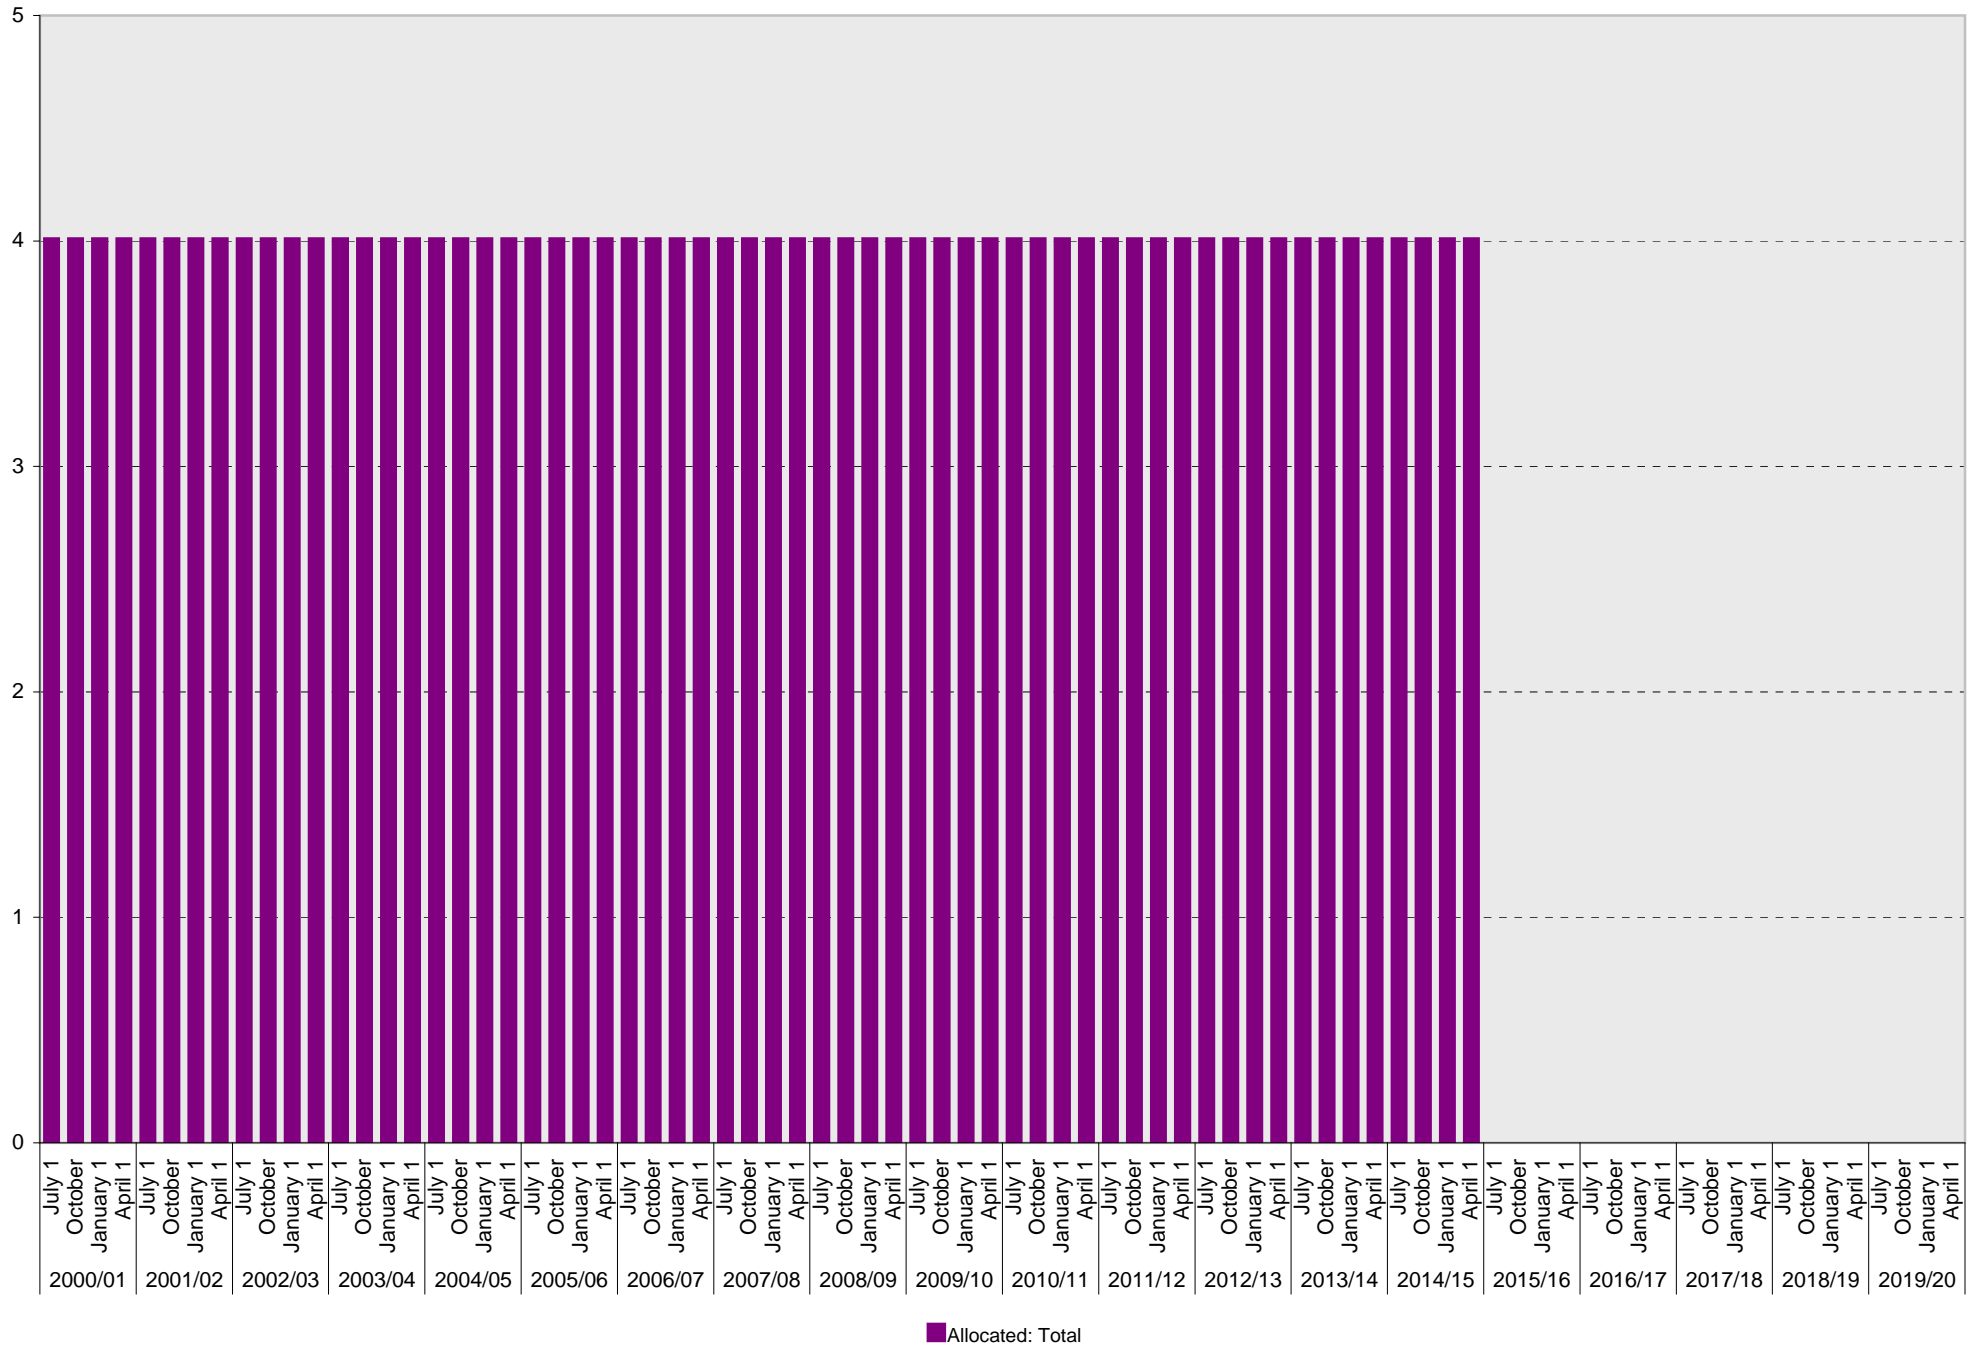

University of California, San Diego Parking Space Inventory
 Lot P609: Allocated: Gilman Information Center Visitor Parking Spaces

■ Allocated

University of California, San Diego Parking Space Inventory
Lot P609: Allocated: Total Parking Spaces

University of California, San Diego Parking Space Inventory

Lot P609: Total Parking Spaces

■ Total

University of California, San Diego Parking Space Inventory
Lot P609

Date		Parking Spaces										Motorcycle Parking Sections	
		A	B	S	Visitor	Reserved	Allocated	Accessible	UC Vehicle	Service Yard	Loading		Total
2000/01	July 1						4	1				5	
	October 1						4	1				5	
	January 1						4	1				5	
	April 1						4	1				5	
2001/02	July 1						4	1				5	
	October 1						4	1				5	
	January 1						4	1				5	
	April 1						4	1				5	
2002/03	July 1						4	1				5	
	October 1						4	1				5	
	January 1						4	1				5	
	April 1						4	1				5	
2003/04	July 1						4	1				5	
	October 1						4	1				5	
	January 1						4	1				5	
	April 1						4	1				5	
2004/05	July 1						4	1				5	
	October 1						4	1				5	
	January 1						4	1				5	
	April 1						4	1				5	
2005/06	July 1						4	1				5	
	October 1						4	1				5	
	January 1						4	1				5	
	April 1						4	1				5	
2006/07	July 1						4	1				5	
	October 1						4	1				5	
	January 1						4	1				5	
	April 1						4	1				5	
2007/08	July 1						4	1				5	
	October 1						4	1				5	
	January 1						4	1				5	
	April 1						4	1				5	
2008/09	July 1						4	1				5	
	October 1						4	1				5	
	January 1						4	1				5	
	April 1						4	1				5	
2009/10	July 1						4	1				5	
	October 1						4	1				5	
	January 1						4	1				5	
	April 1						4	1				5	