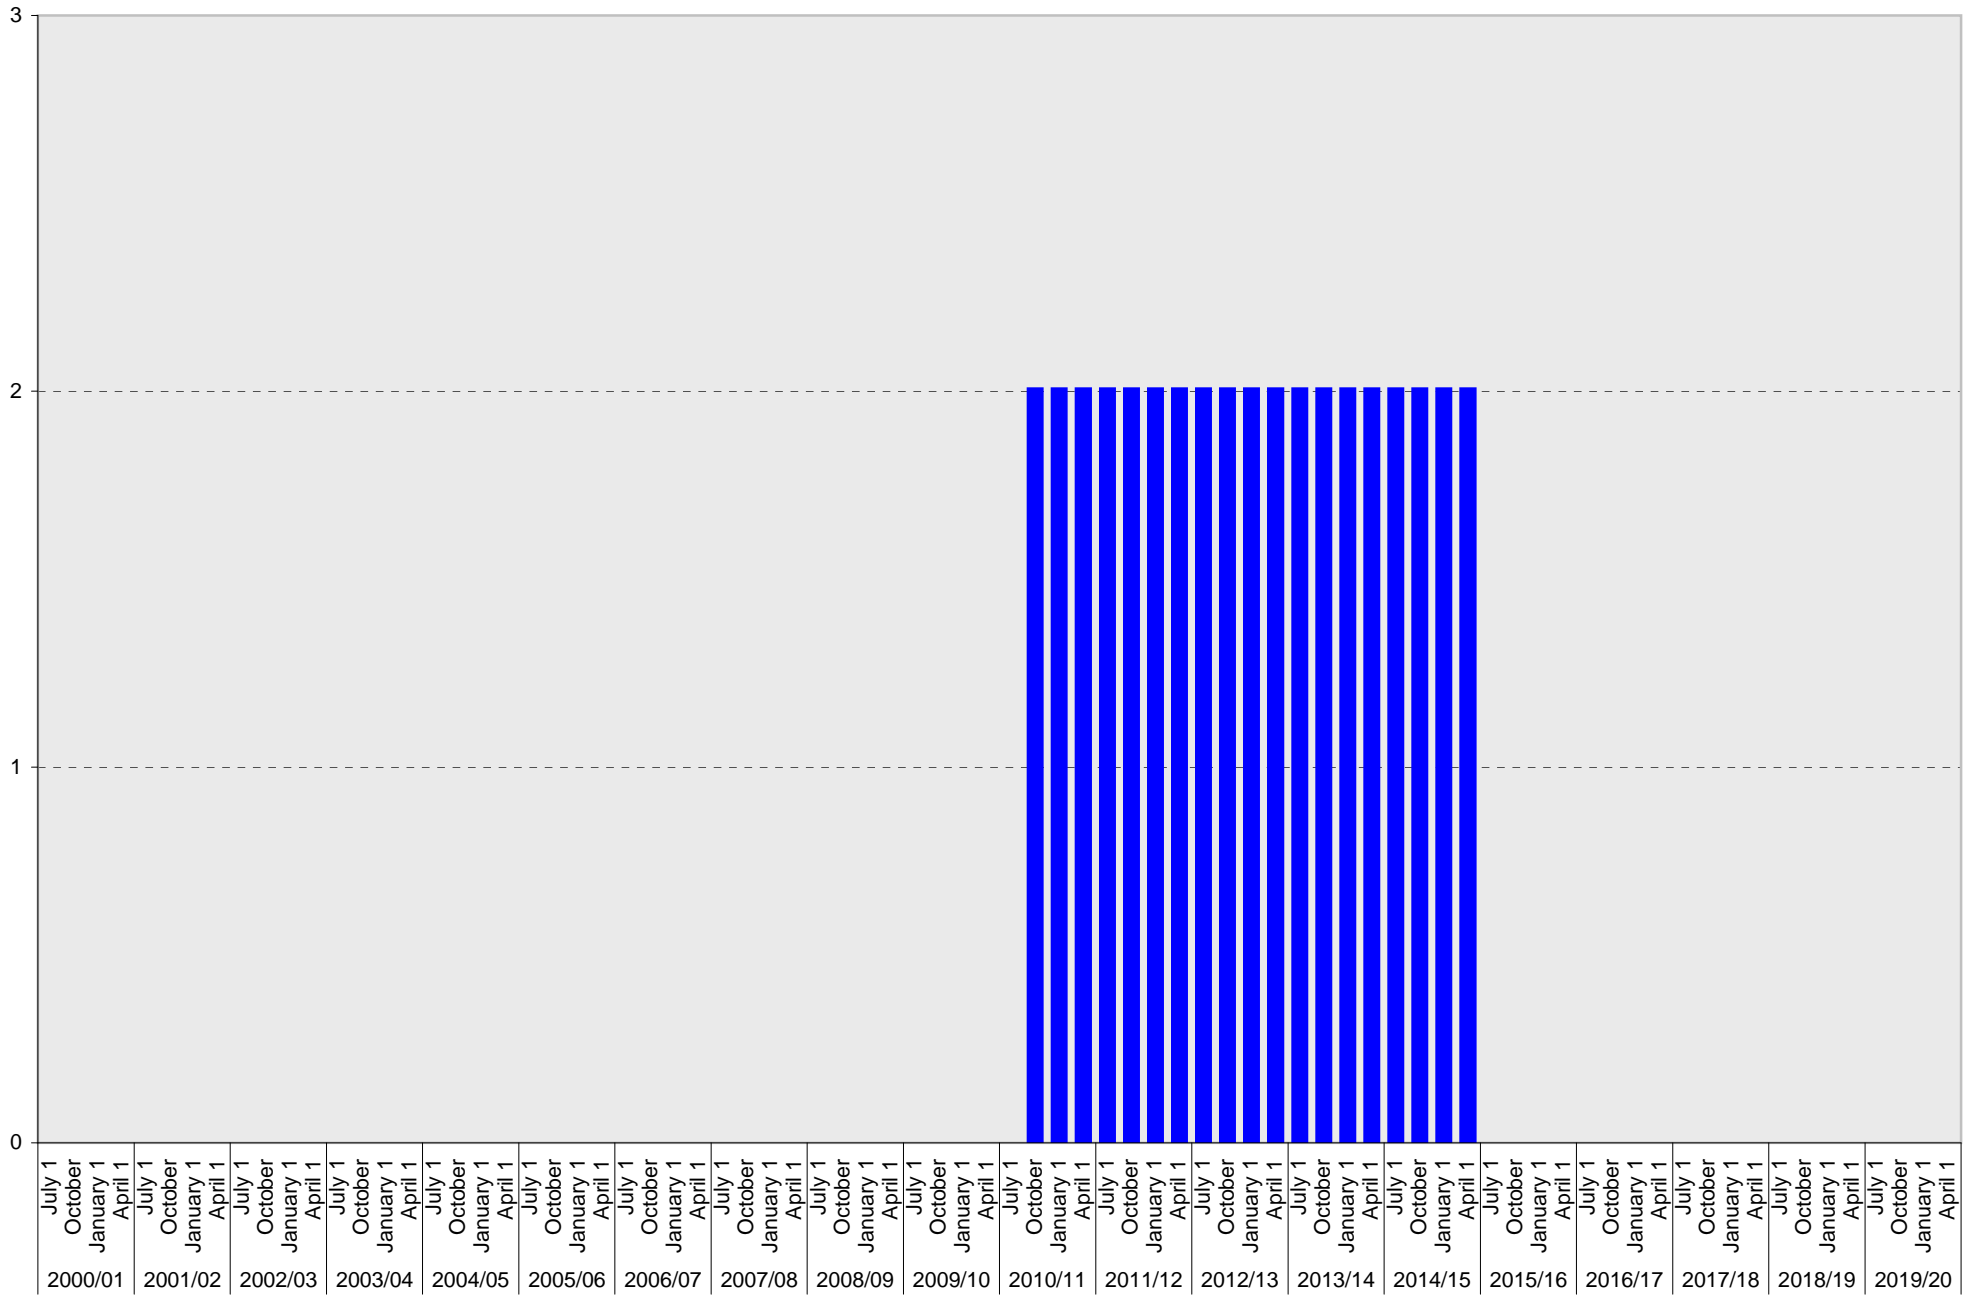

University of California, San Diego Parking Space Inventory

Lot P608: Accessible Parking Spaces

■ Accessible