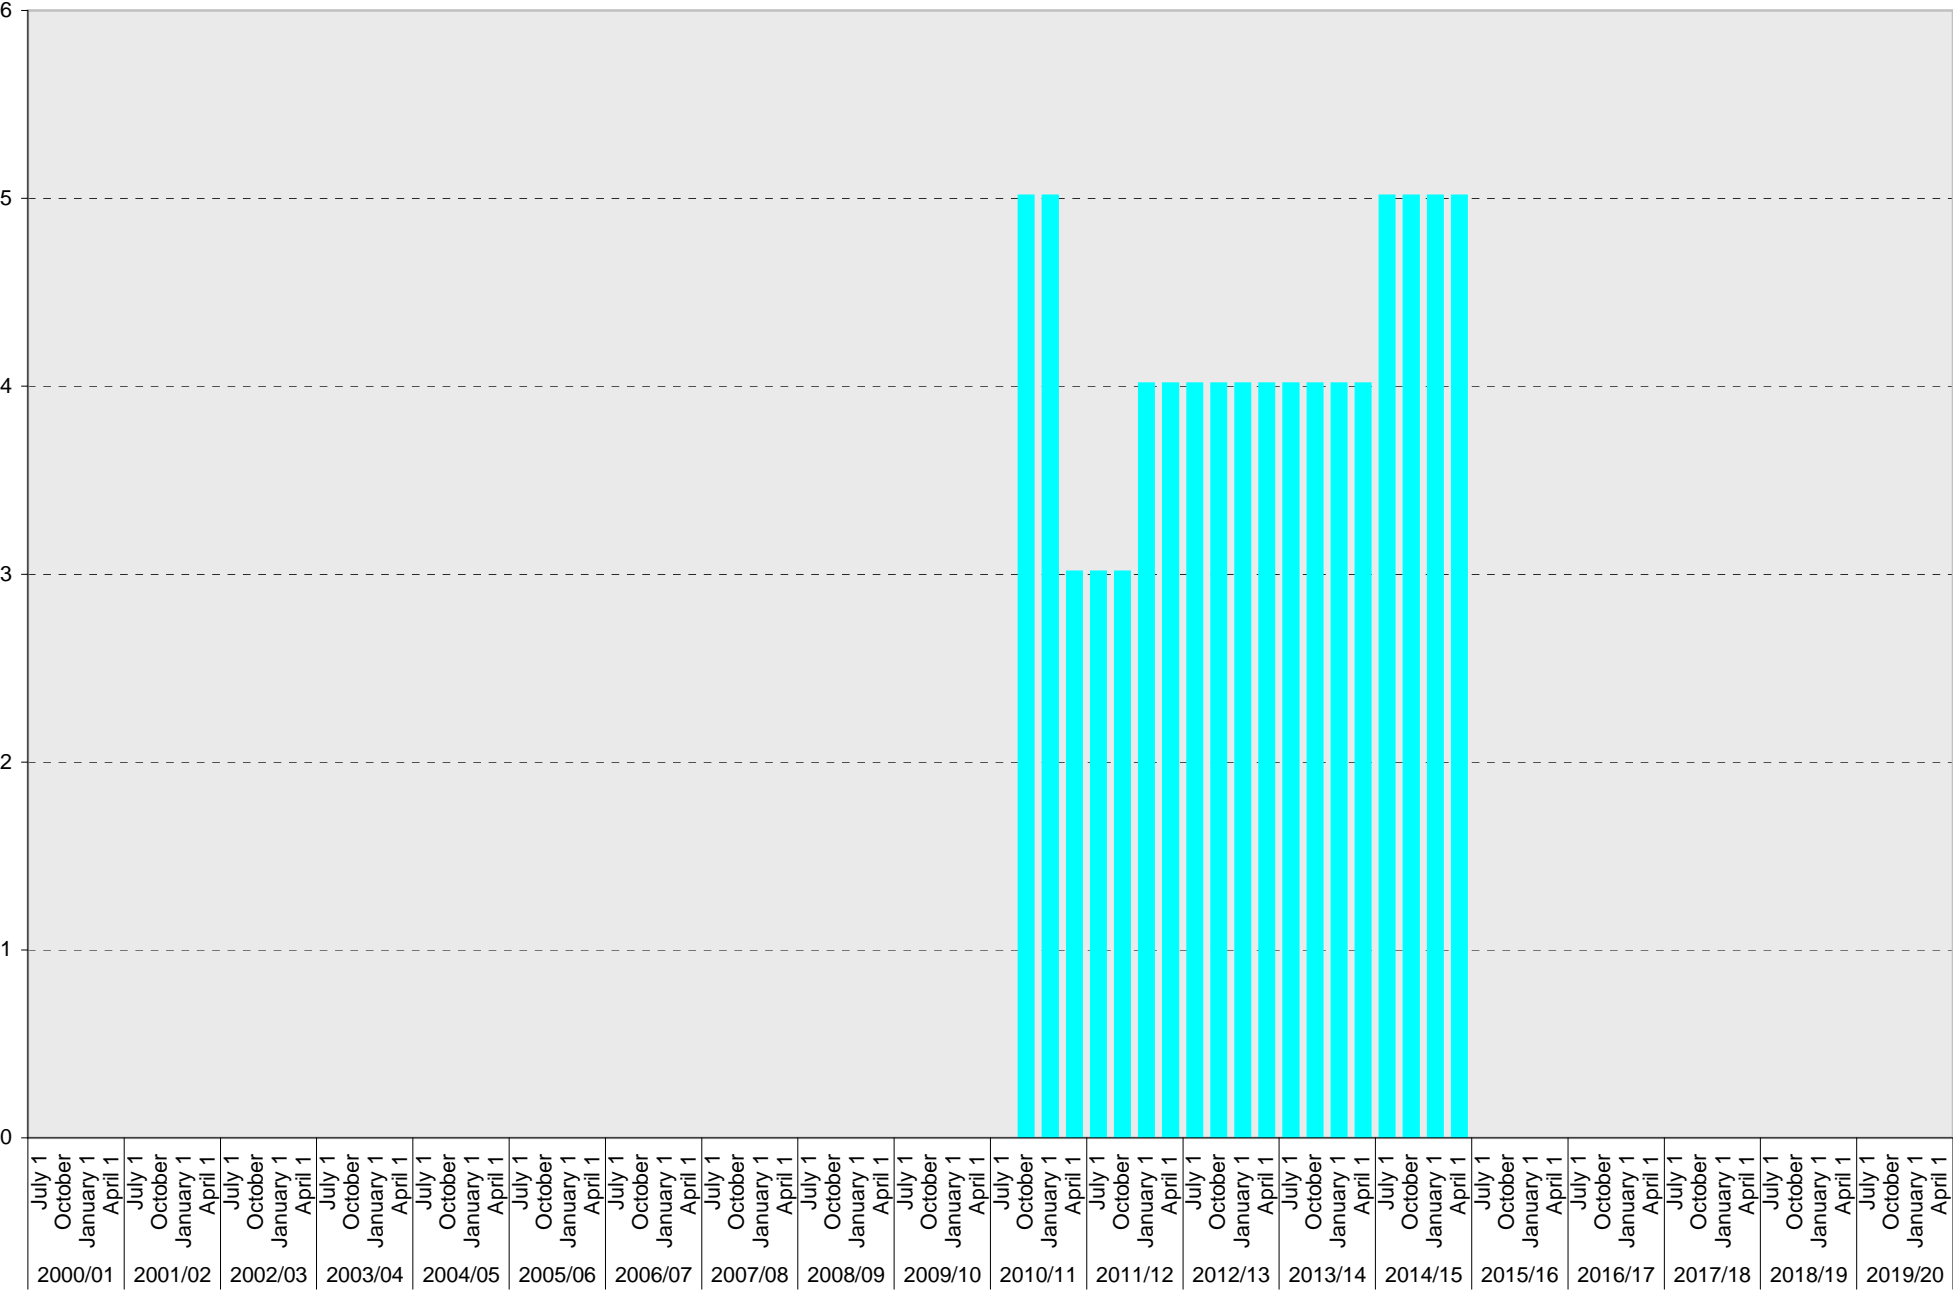

University of California, San Diego Parking Space Inventory

Lot P608: Loading Parking Spaces

■ Loading