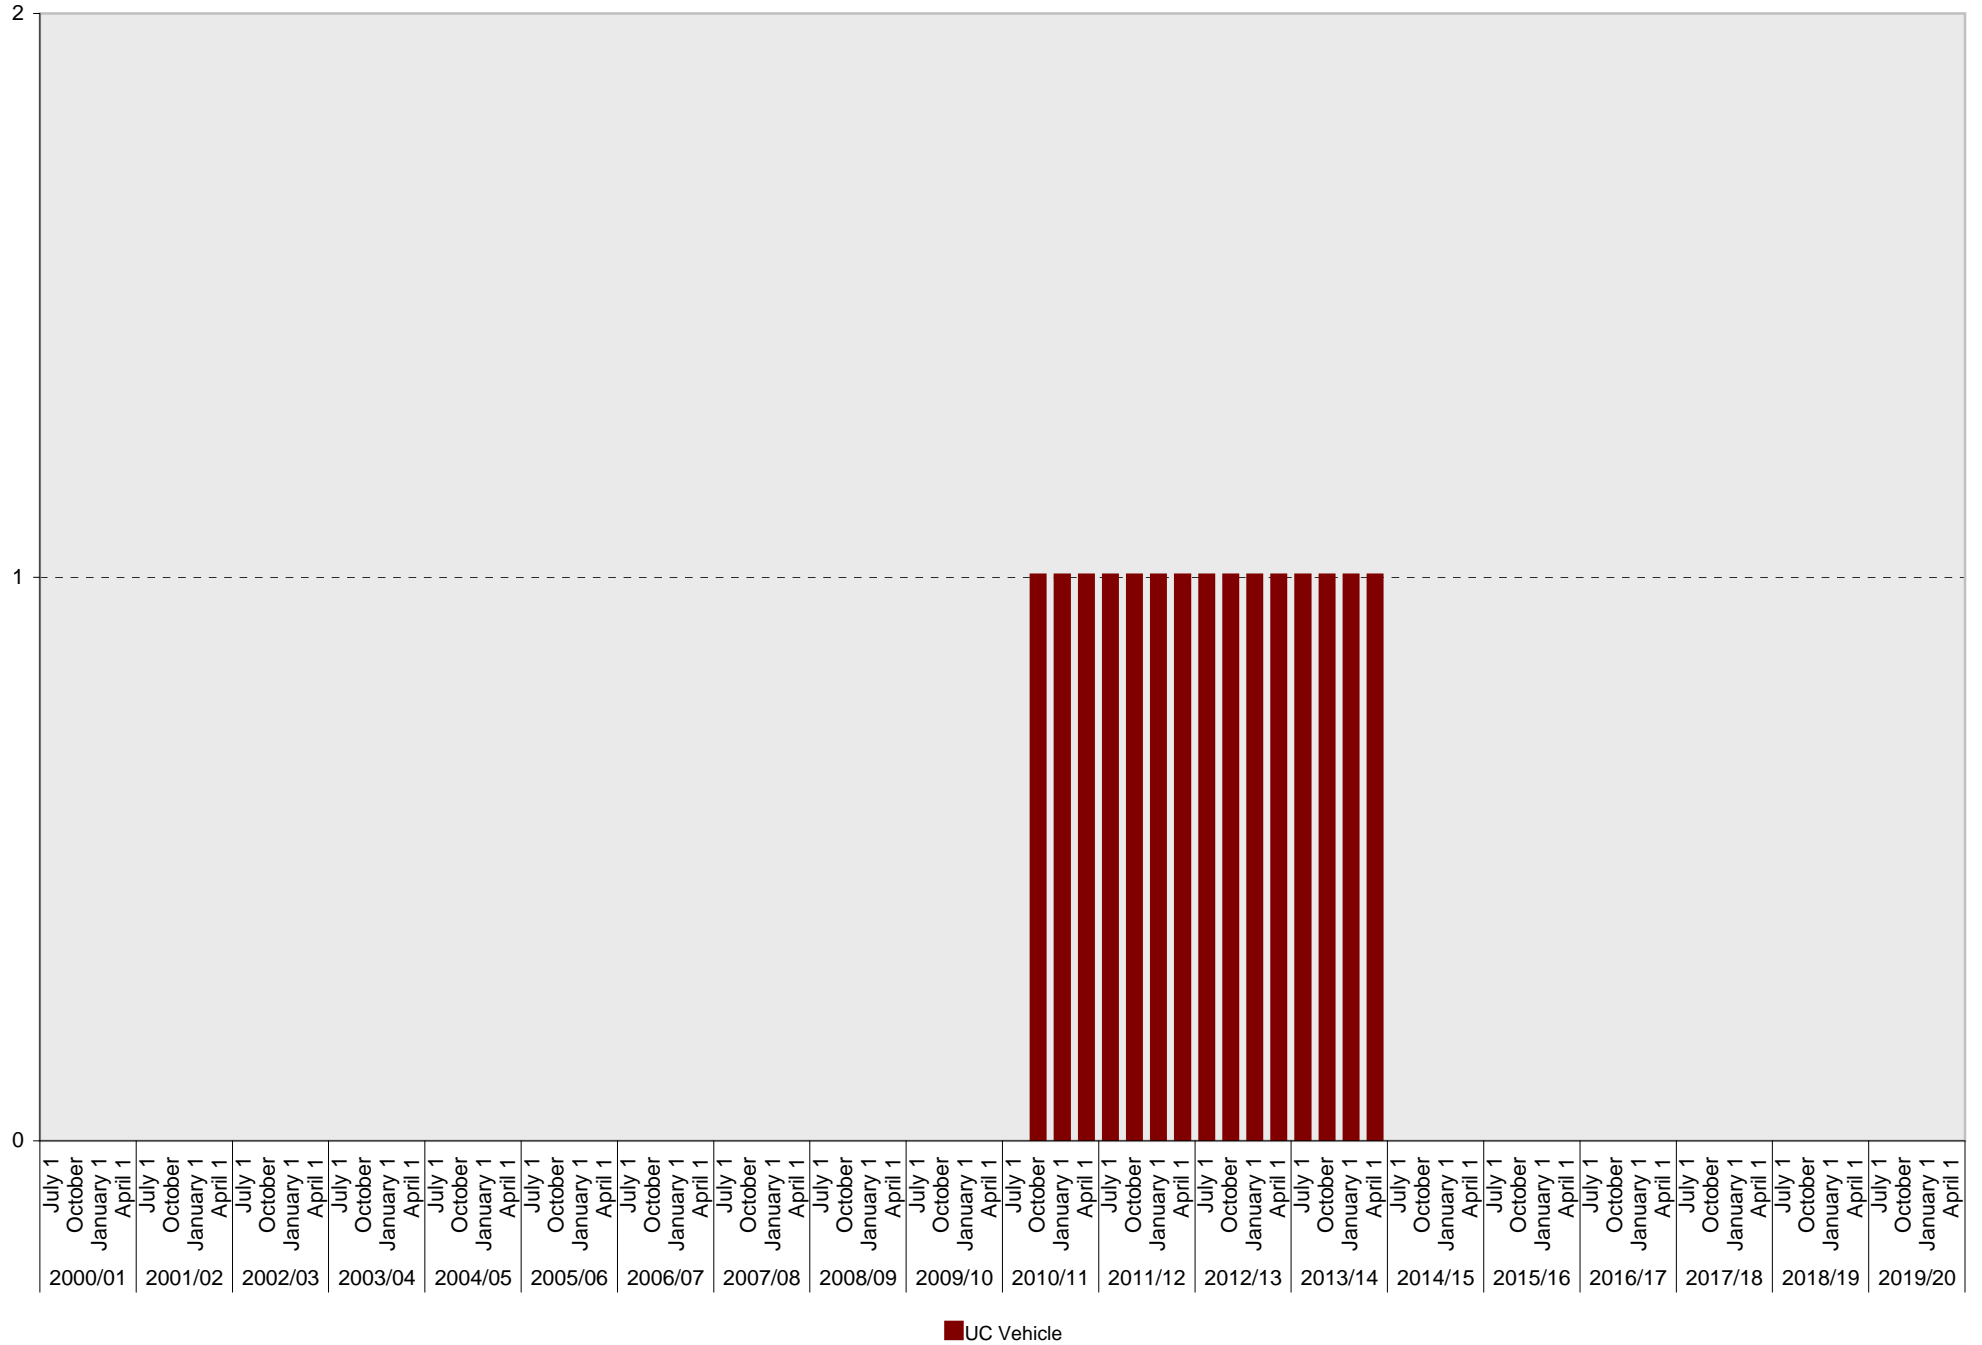

University of California, San Diego Parking Space Inventory

Lot P608: UC Vehicle Parking Spaces