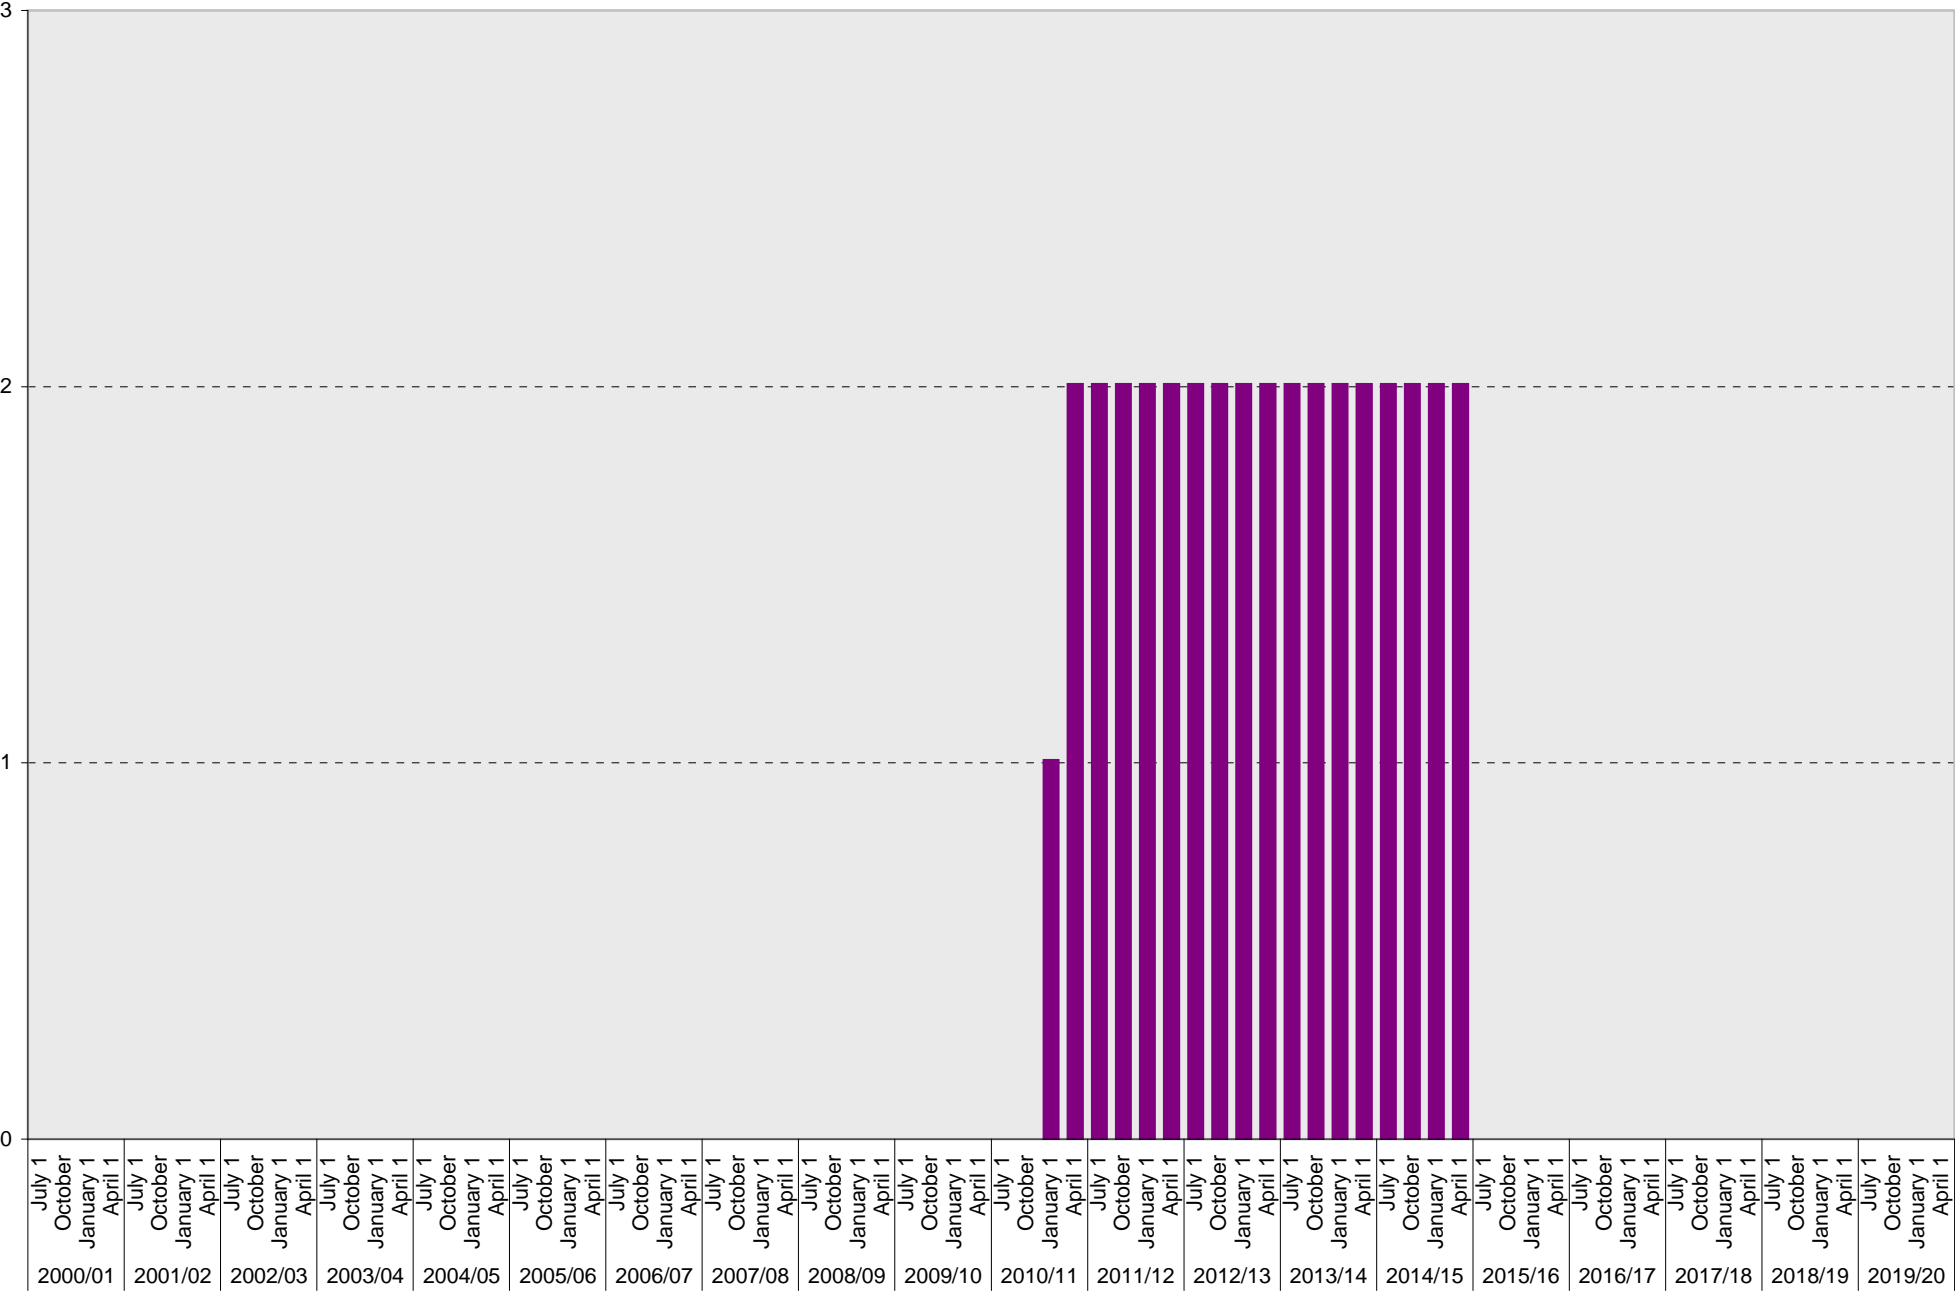

Lot P608: Allocated: Rita Atkinson Residences Parking Spaces

■ Allocated

University of California, San Diego Parking Space Inventory
Lot P608: Allocated: Unknown Parking Spaces

■ Allocated

University of California, San Diego Parking Space Inventory

Lot P608: Allocated: Zipcar Parking Spaces

■ Allocated

University of California, San Diego Parking Space Inventory

Lot P608: Allocated: Total Parking Spaces

University of California, San Diego Parking Space Inventory