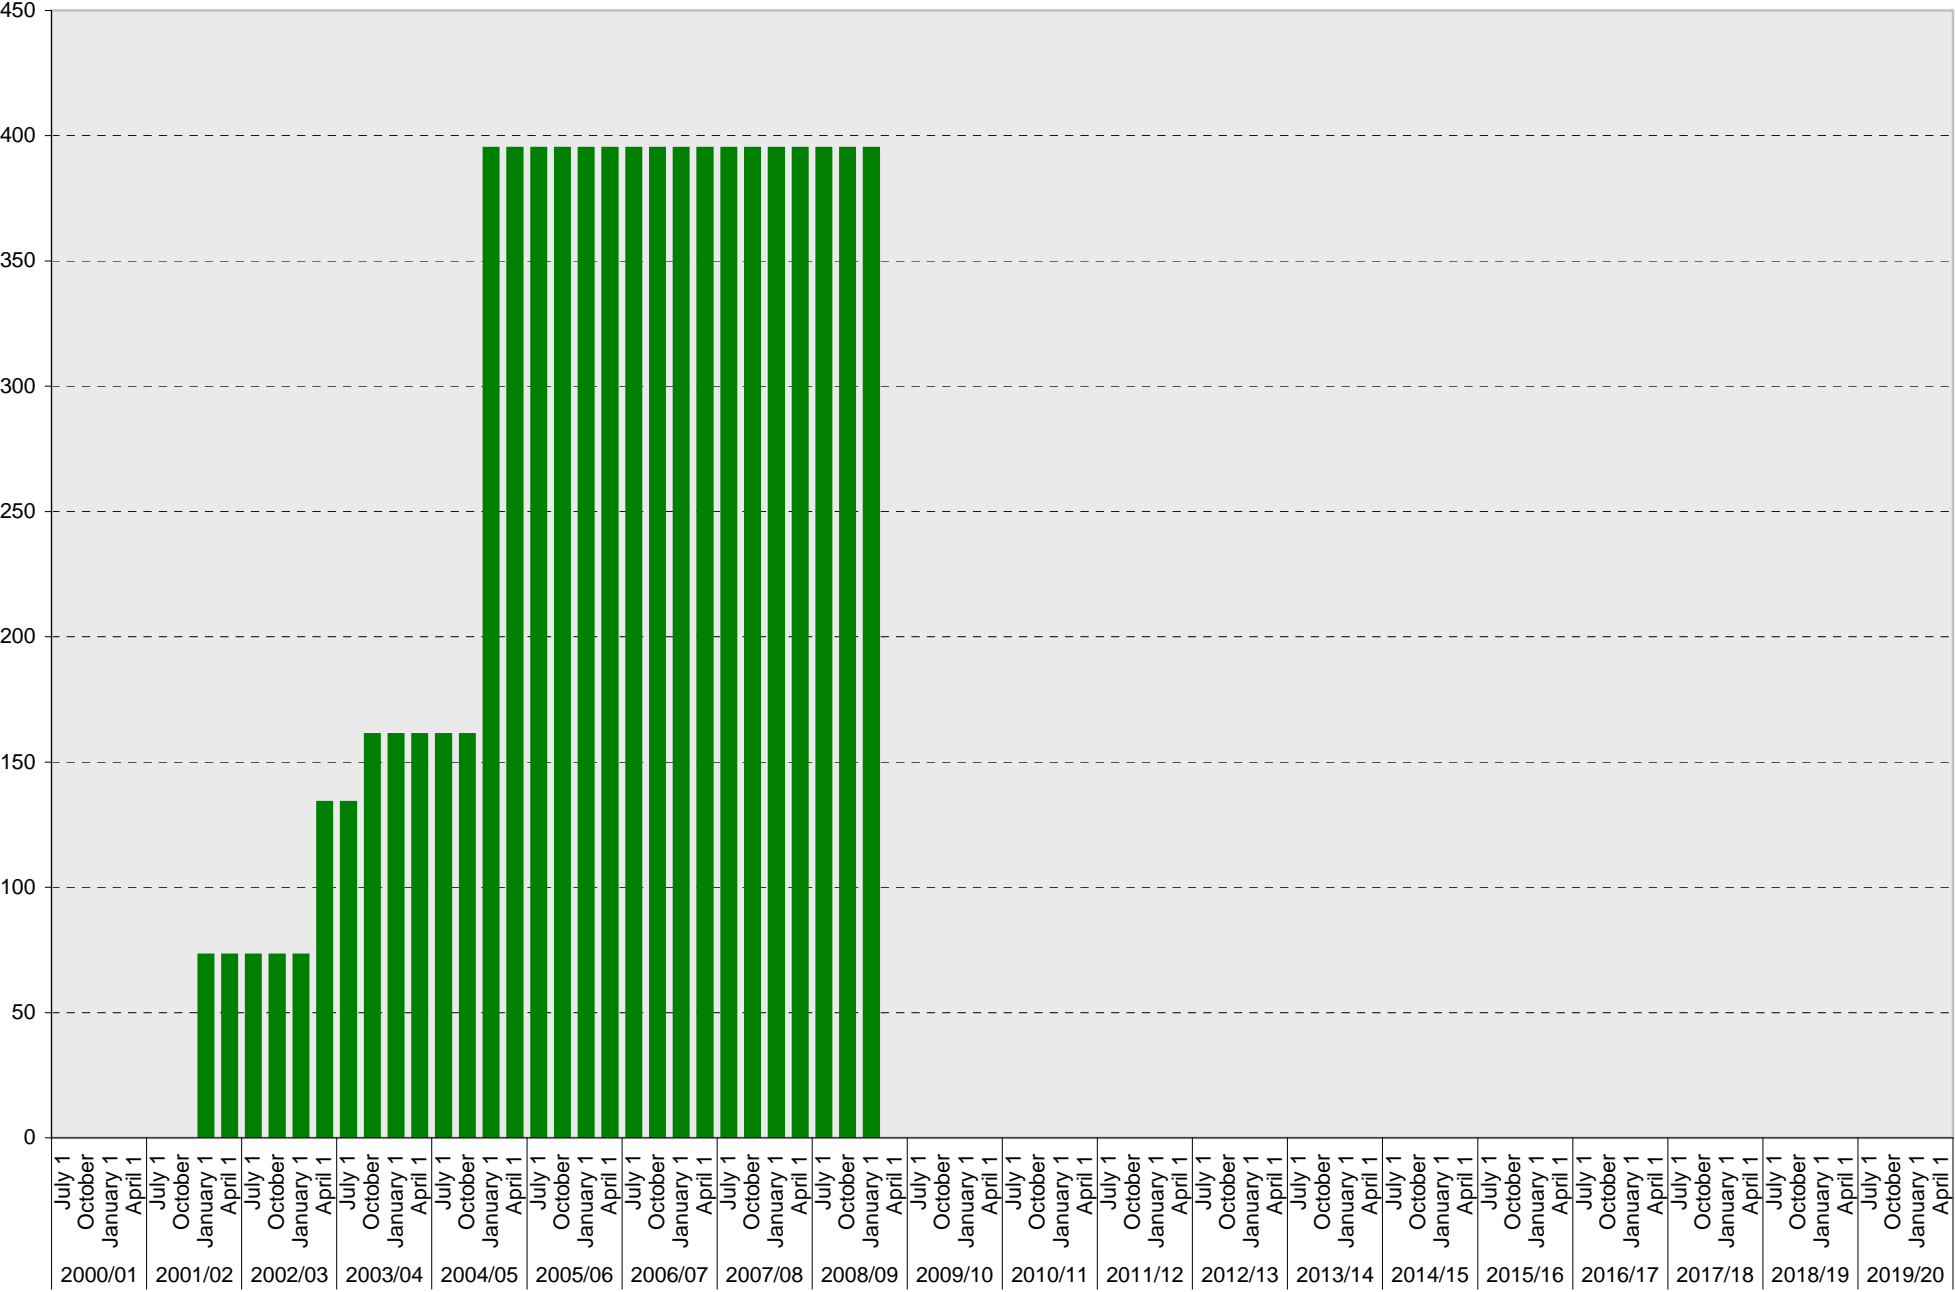

University of California, San Diego Parking Space Inventory

Lot P608: B Parking Spaces

■ B

University of California, San Diego Parking Space Inventory

Lot P608: S Parking Spaces

University of California, San Diego Parking Space Inventory

Lot P608: Allocated: Rita Atkinson Residences Parking Spaces

■ Allocated

University of California, San Diego Parking Space Inventory
Lot P608: Allocated: Unknown Parking Spaces

■ Allocated

University of California, San Diego Parking Space Inventory

Lot P608: Allocated: Zipcar Parking Spaces

■ Allocated

University of California, San Diego Parking Space Inventory

Lot P608: Allocated: Total Parking Spaces

University of California, San Diego Parking Space Inventory