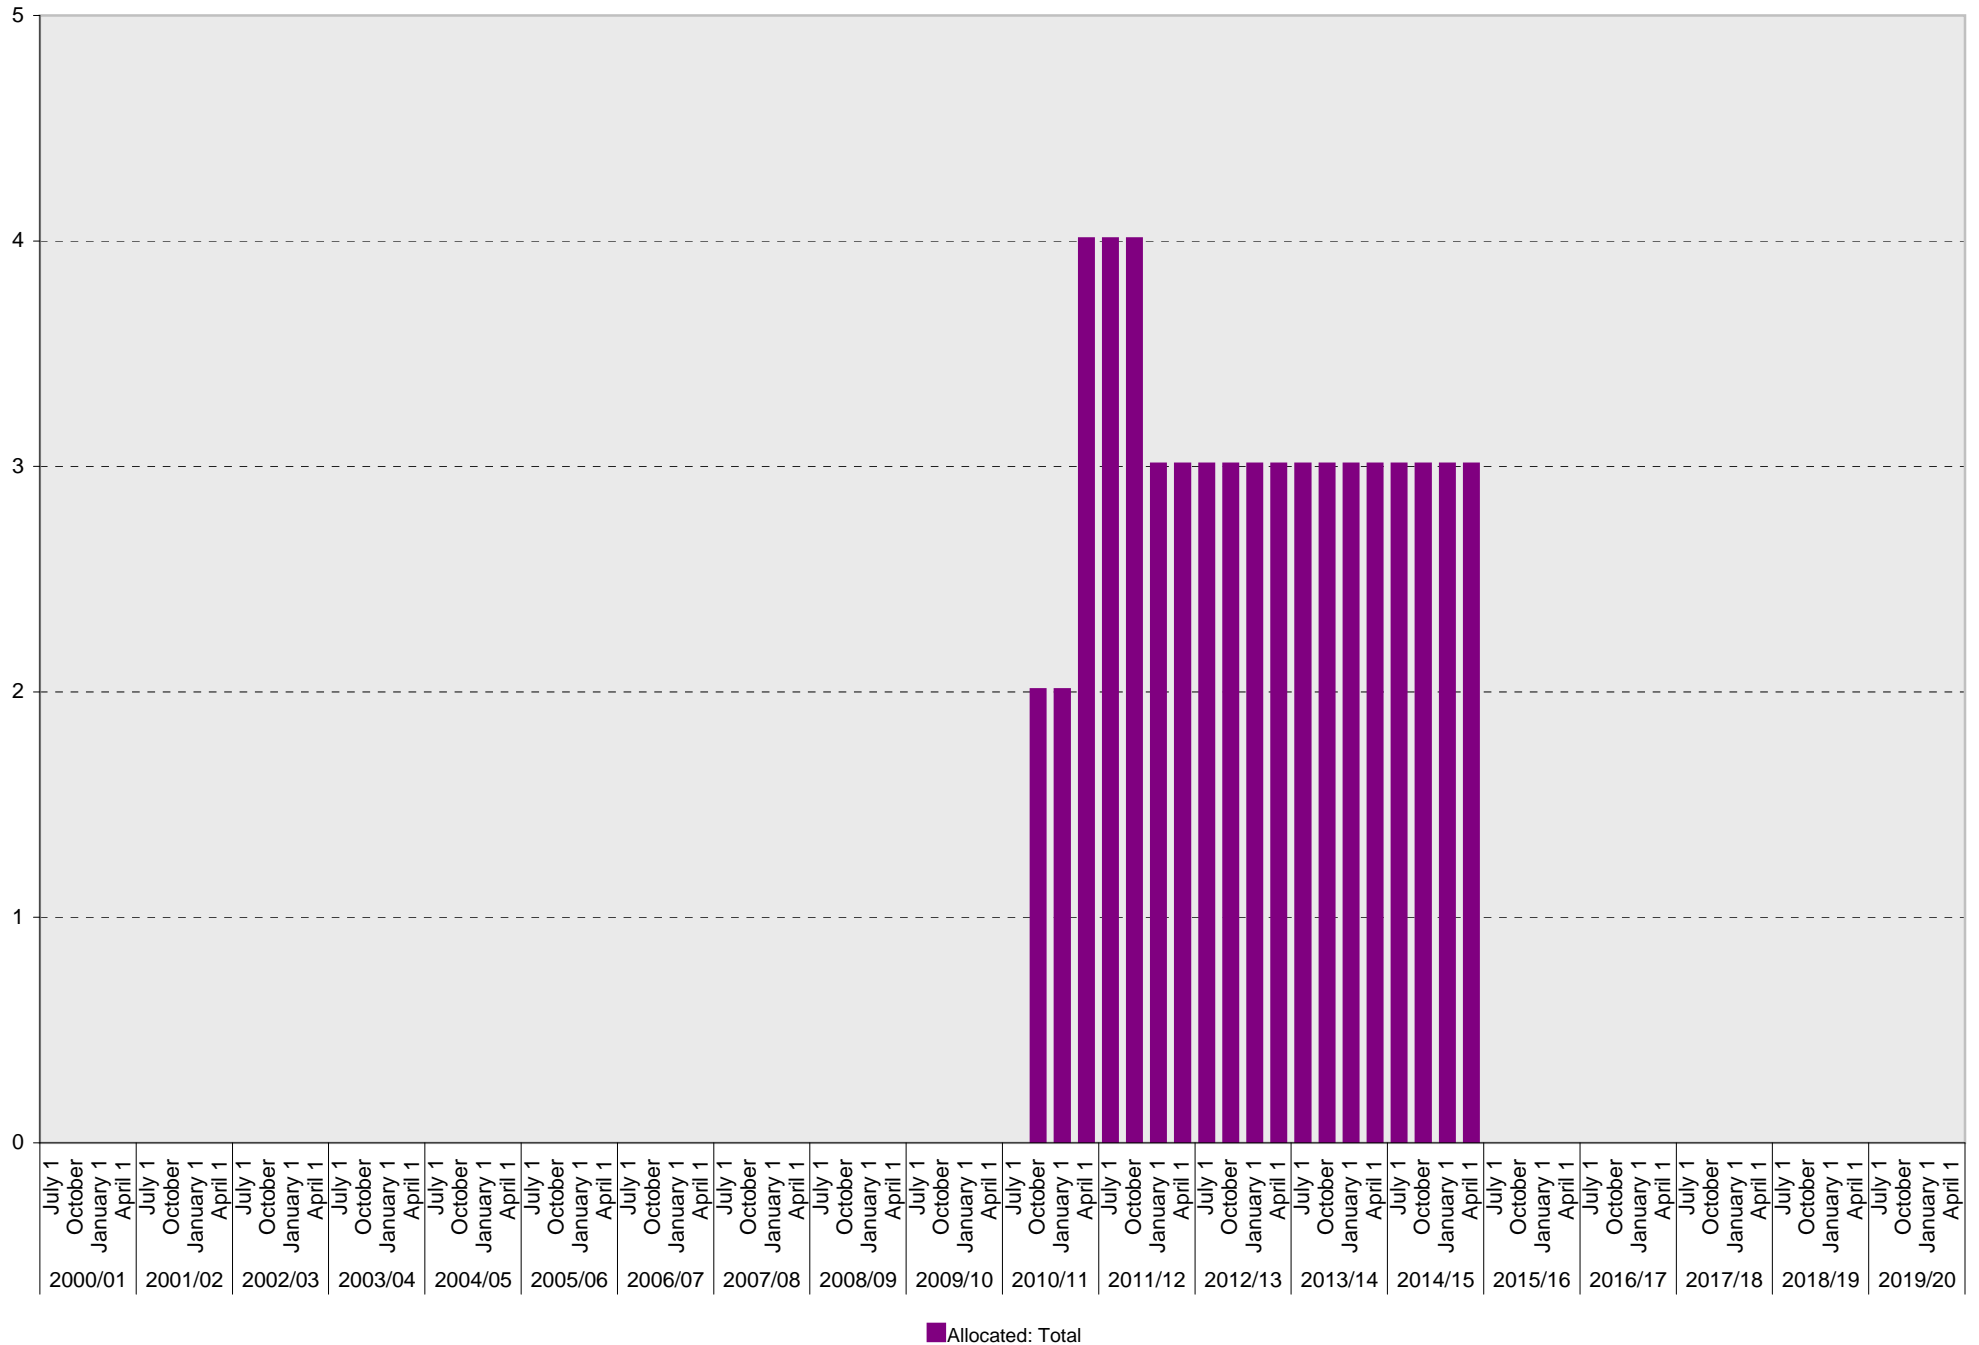

Lot P608: Allocated: Rita Atkinson Residences Parking Spaces

■ Allocated

University of California, San Diego Parking Space Inventory
Lot P608: Allocated: Unknown Parking Spaces

■ Allocated

University of California, San Diego Parking Space Inventory

Lot P608: Allocated: Zipcar Parking Spaces

■ Allocated

University of California, San Diego Parking Space Inventory

Lot P608: Allocated: Total Parking Spaces

University of California, San Diego Parking Space Inventory

Date		Visitor Parking Spaces			
		Meter	Pay and Display	Pay by Space	Pay upon Exit
2000/01	July 1				
	October 1				
	January 1				
	April 1				
2001/02	July 1				
	October 1				
	January 1				
	April 1				
2002/03	July 1				
	October 1				
	January 1				
	April 1				
2003/04	July 1				
	October 1				
	January 1				
	April 1				
2004/05	July 1				
	October 1				
	January 1				
	April 1				
2005/06	July 1				
	October 1				
	January 1				
	April 1				
2006/07	July 1				
	October 1				
	January 1				
	April 1				
2007/08	July 1				
	October 1				
	January 1				
	April 1				
2008/09	July 1				
	October 1				
	January 1				
	April 1				
2009/10	July 1				
	October 1				
	January 1				
	April 1				