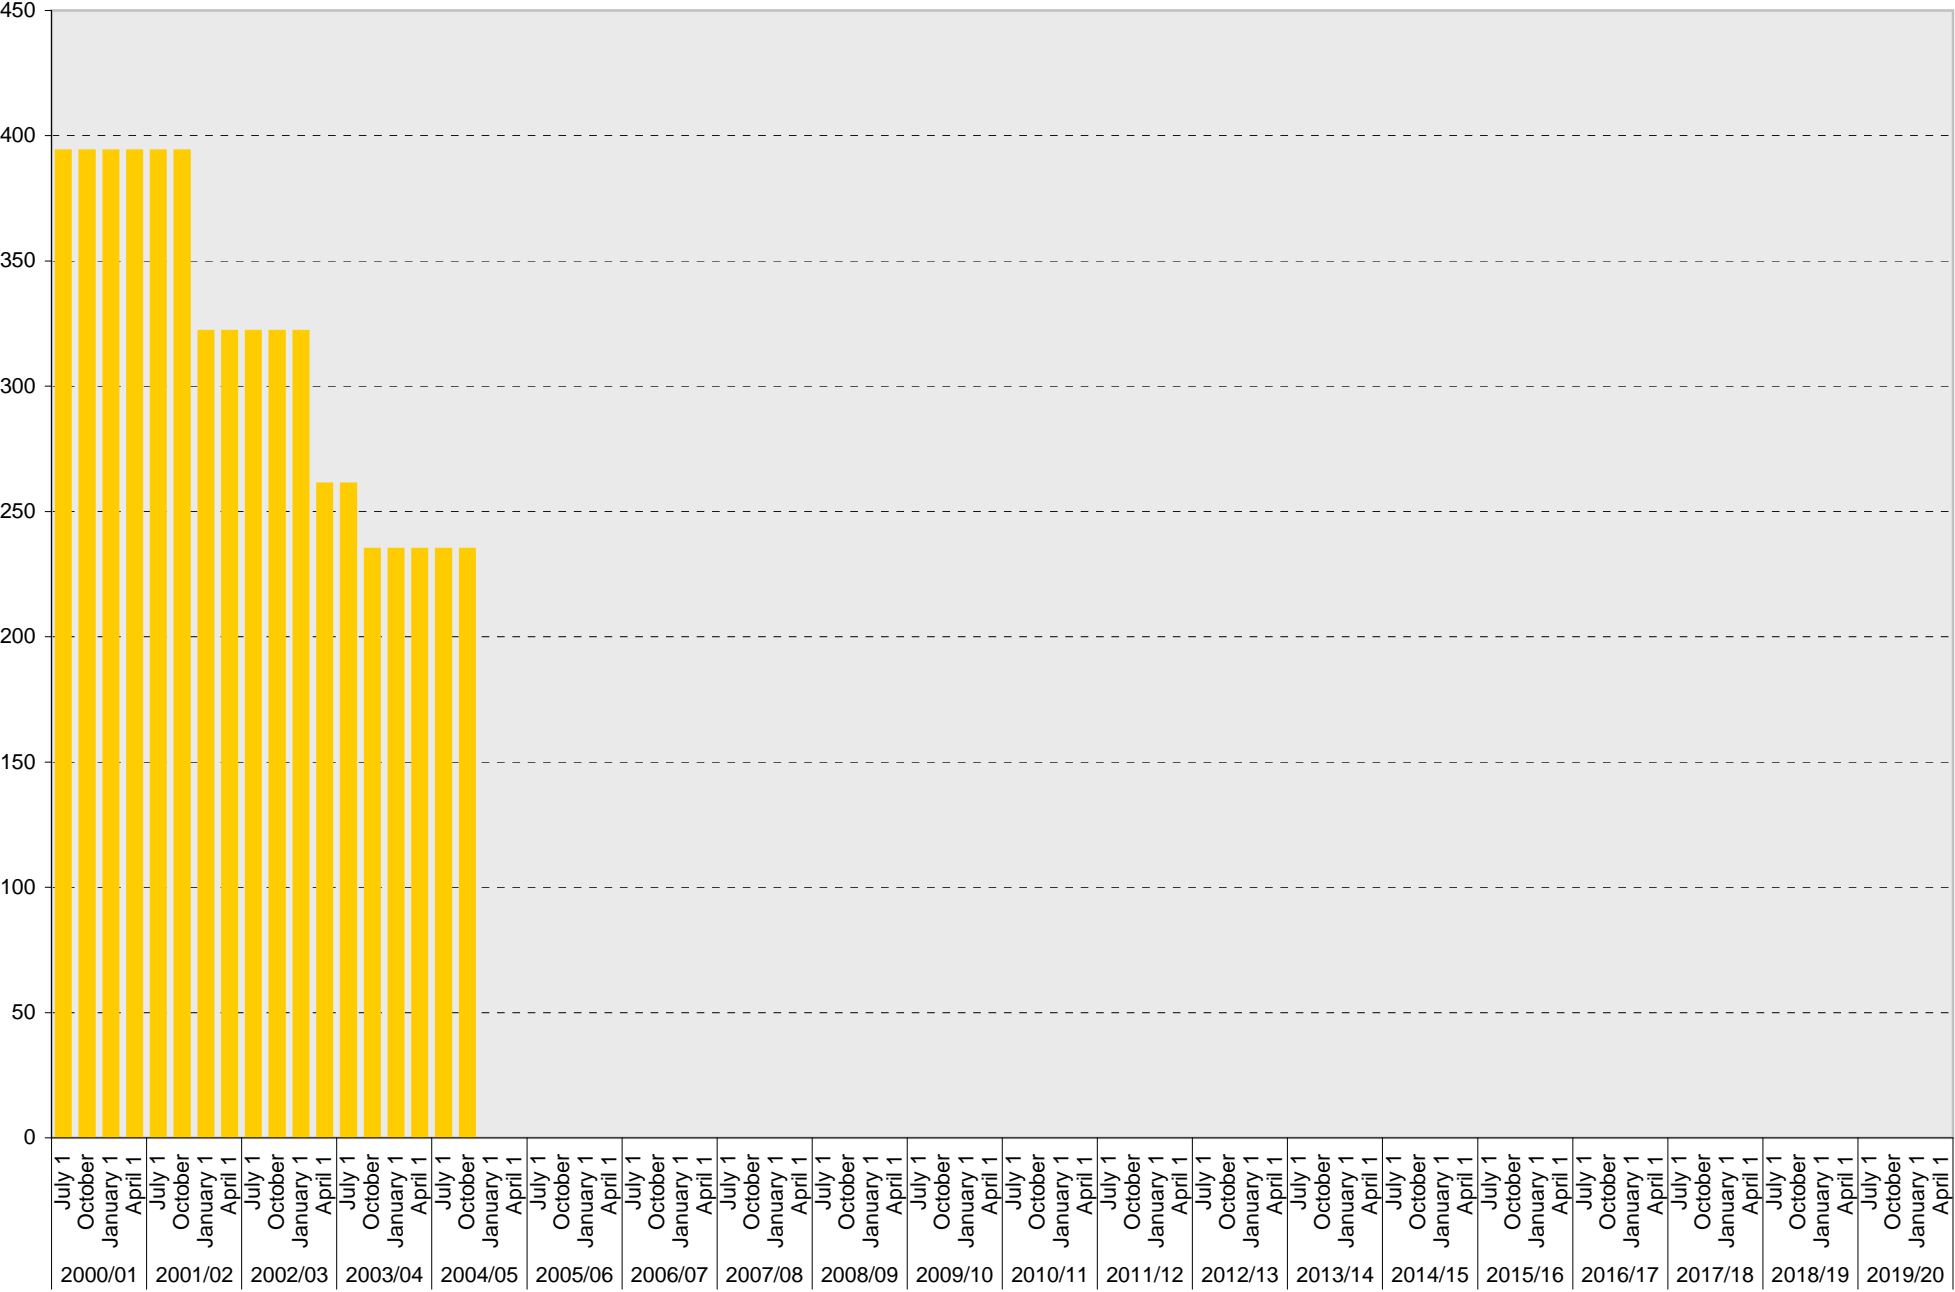

University of California, San Diego Parking Space Inventory

Lot P608: B Parking Spaces

■ B

University of California, San Diego Parking Space Inventory

Lot P608: S Parking Spaces

University of California, San Diego Parking Space Inventory

Lot P608: Allocated: Rita Atkinson Residences Parking Spaces

■ Allocated

University of California, San Diego Parking Space Inventory
Lot P608: Allocated: Unknown Parking Spaces

■ Allocated

University of California, San Diego Parking Space Inventory