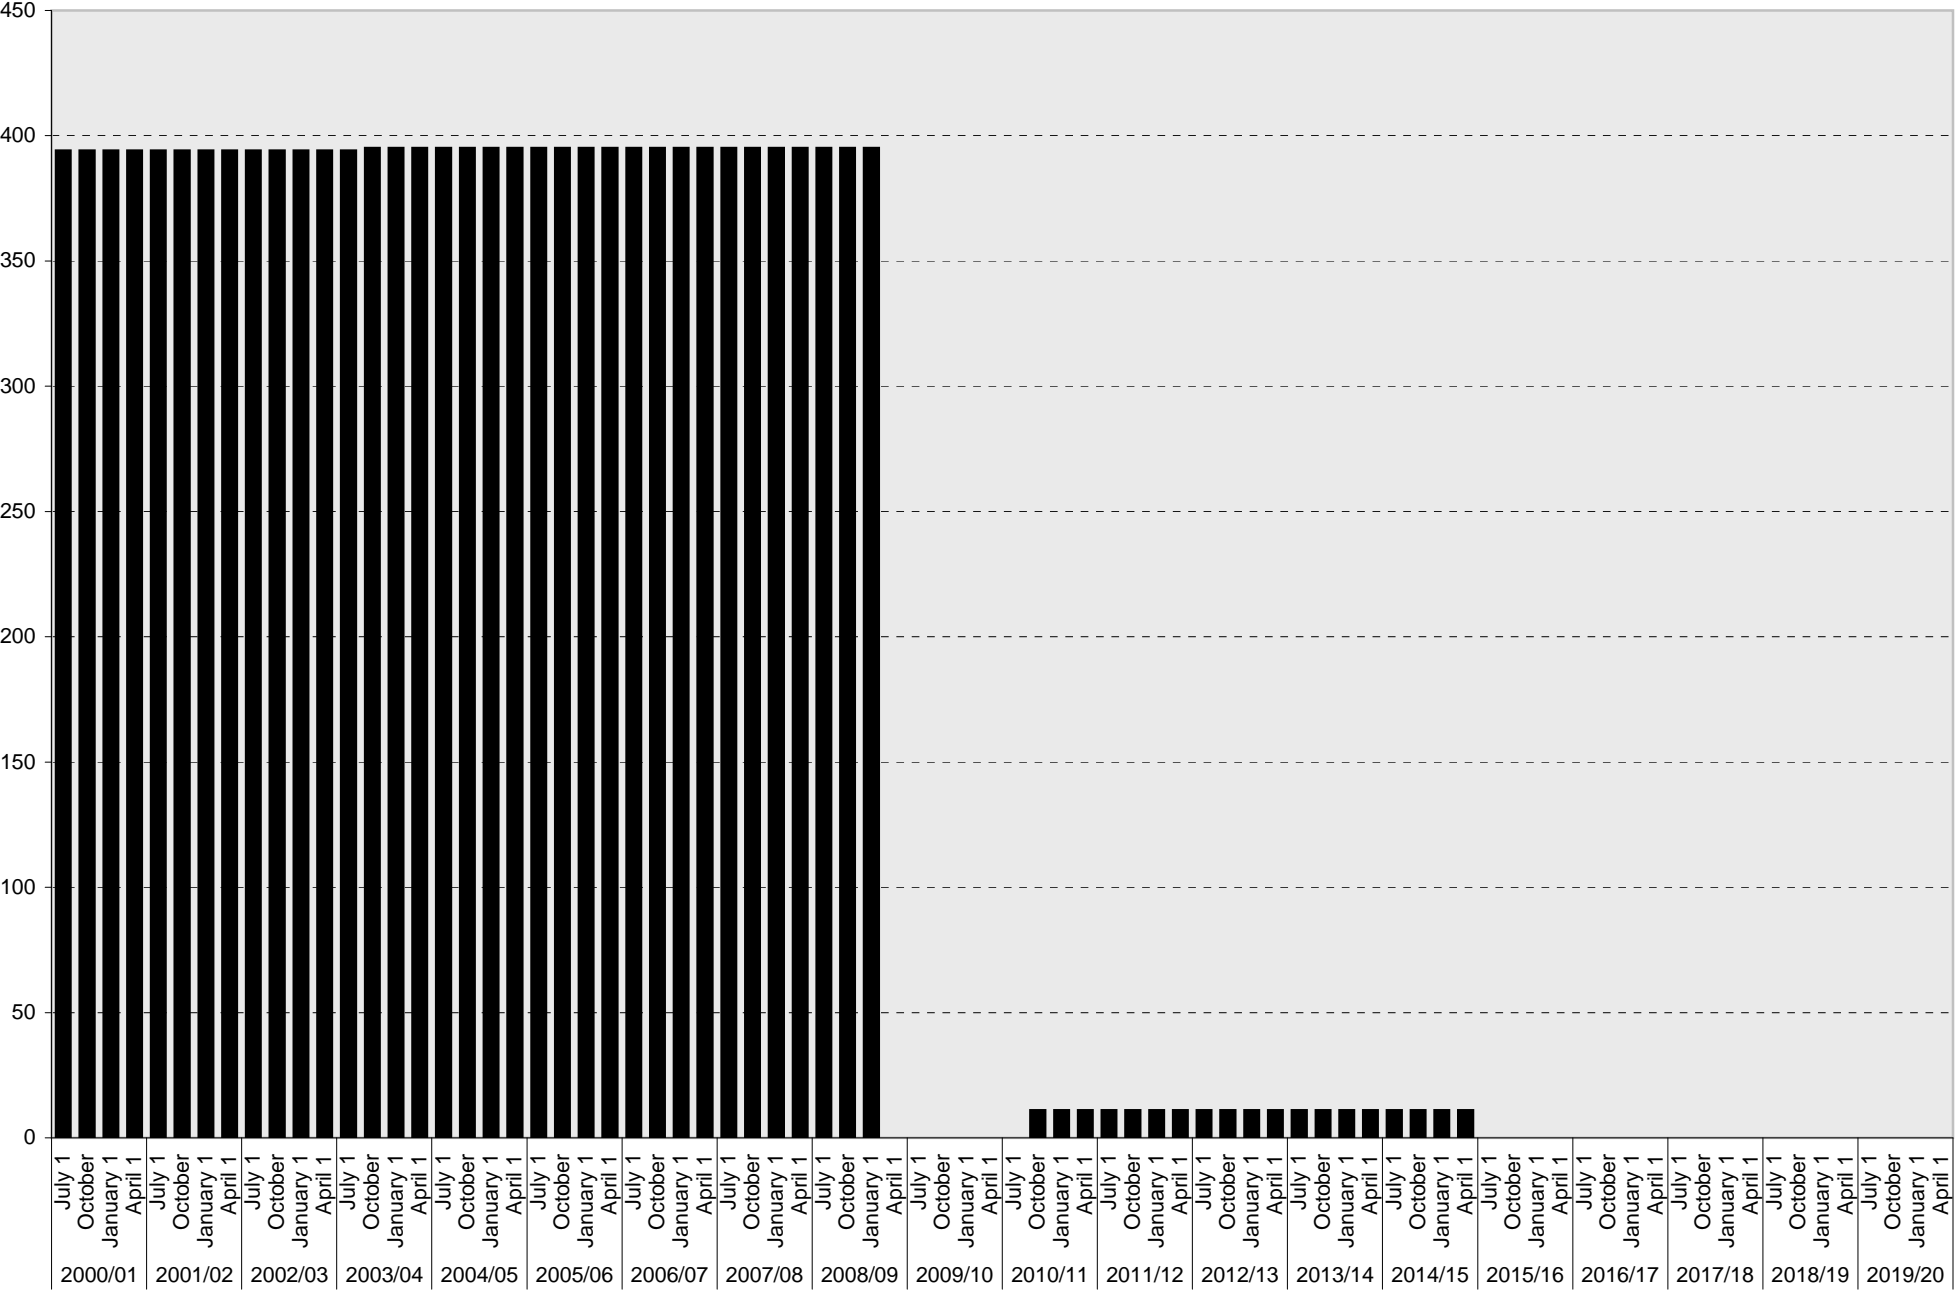

University of California, San Diego Parking Space Inventory

Lot P608: Total Parking Spaces

■ Total