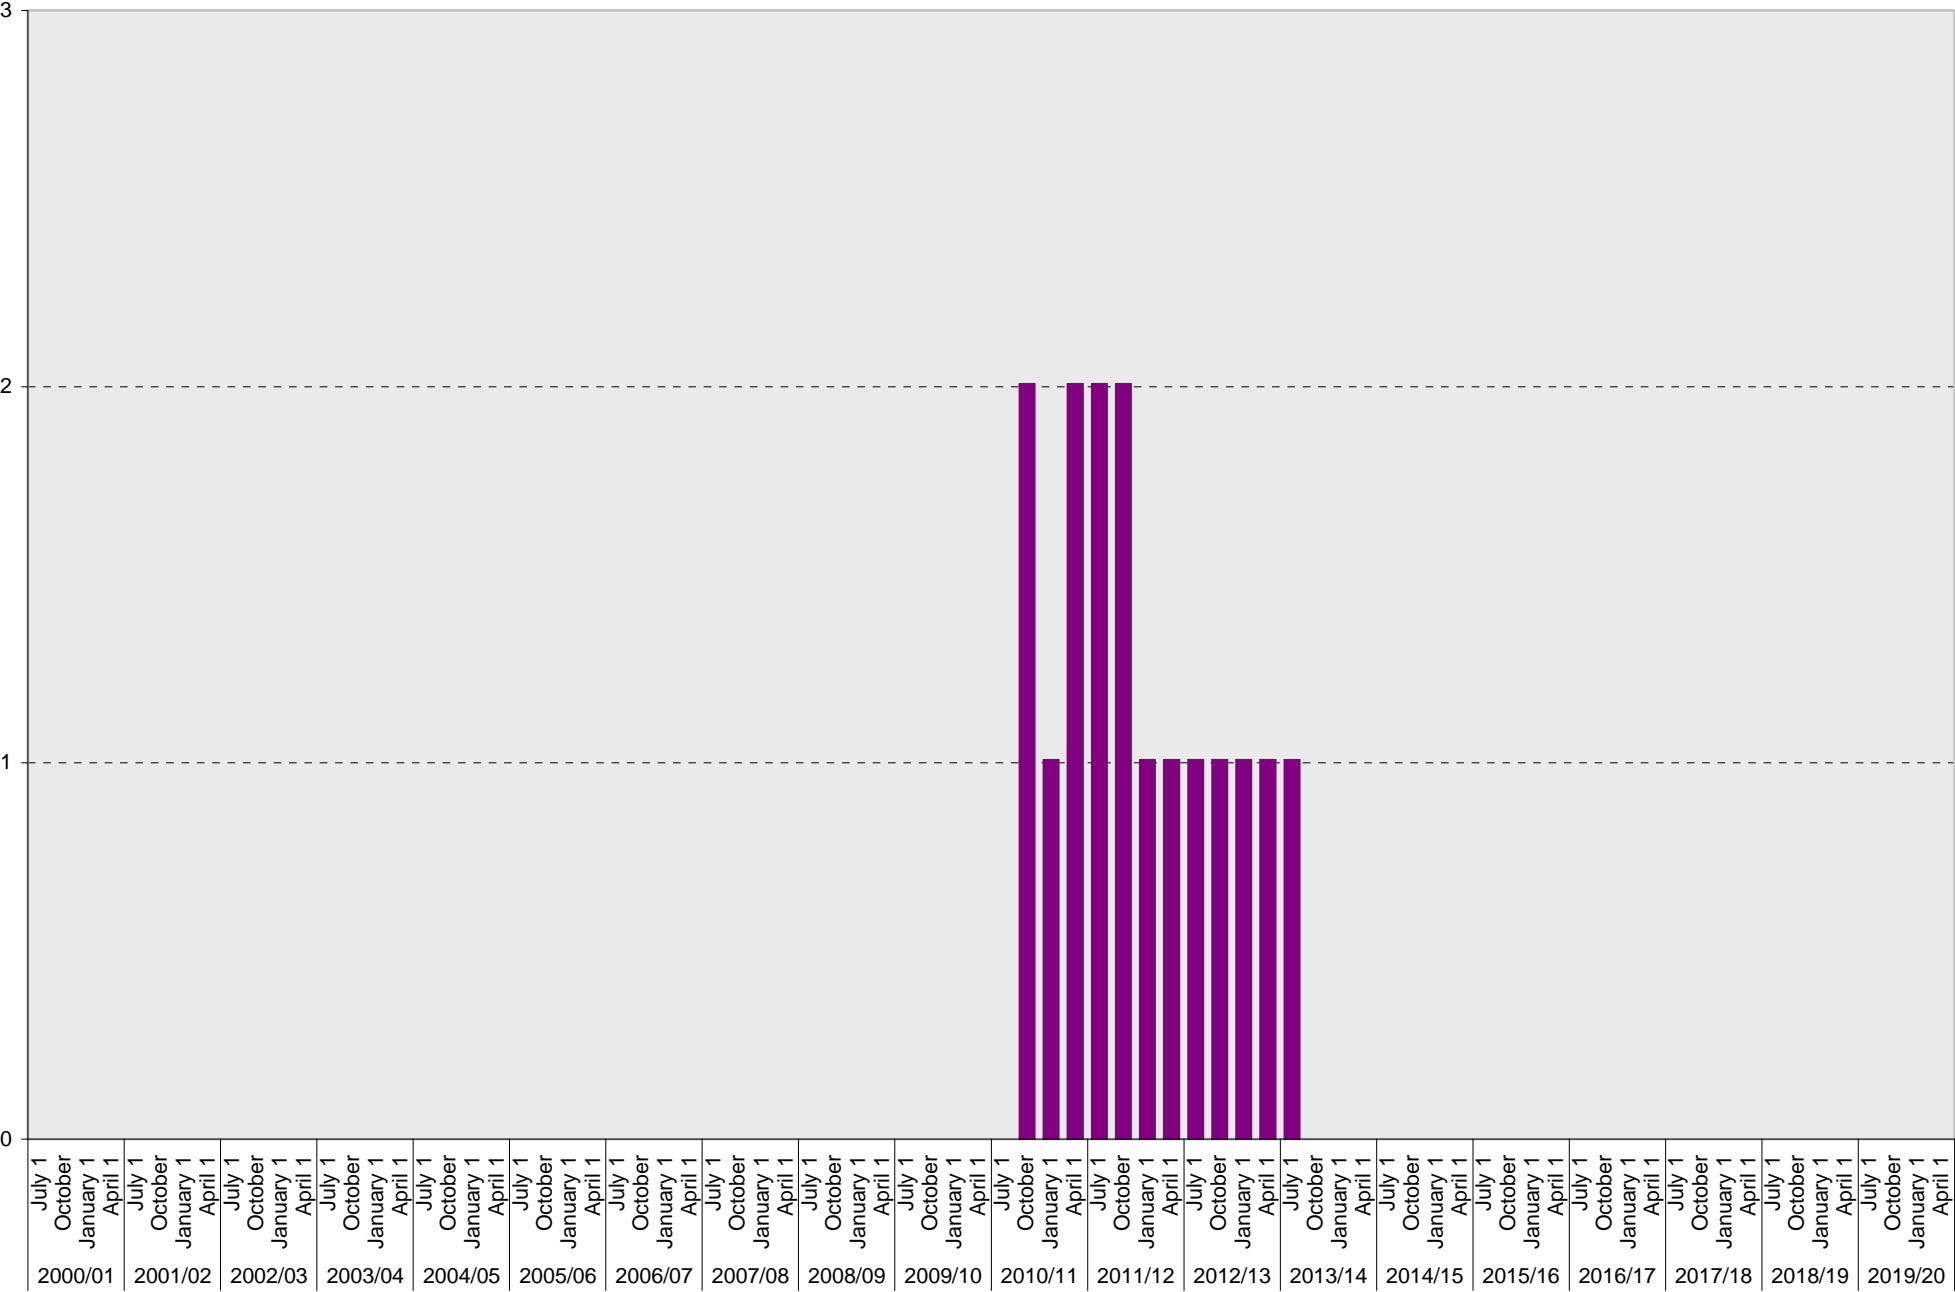

University of California, San Diego Parking Space Inventory

Lot P608: B Parking Spaces

■ B

University of California, San Diego Parking Space Inventory

Lot P608: S Parking Spaces

University of California, San Diego Parking Space Inventory

Lot P608: Allocated: Rita Atkinson Residences Parking Spaces

■ Allocated

University of California, San Diego Parking Space Inventory
Lot P608: Allocated: Unknown Parking Spaces

■ Allocated

University of California, San Diego Parking Space Inventory

Lot P608: Allocated: Zipcar Parking Spaces

■ Allocated

University of California, San Diego Parking Space Inventory

Lot P608: Allocated: Total Parking Spaces

University of California, San Diego Parking Space Inventory