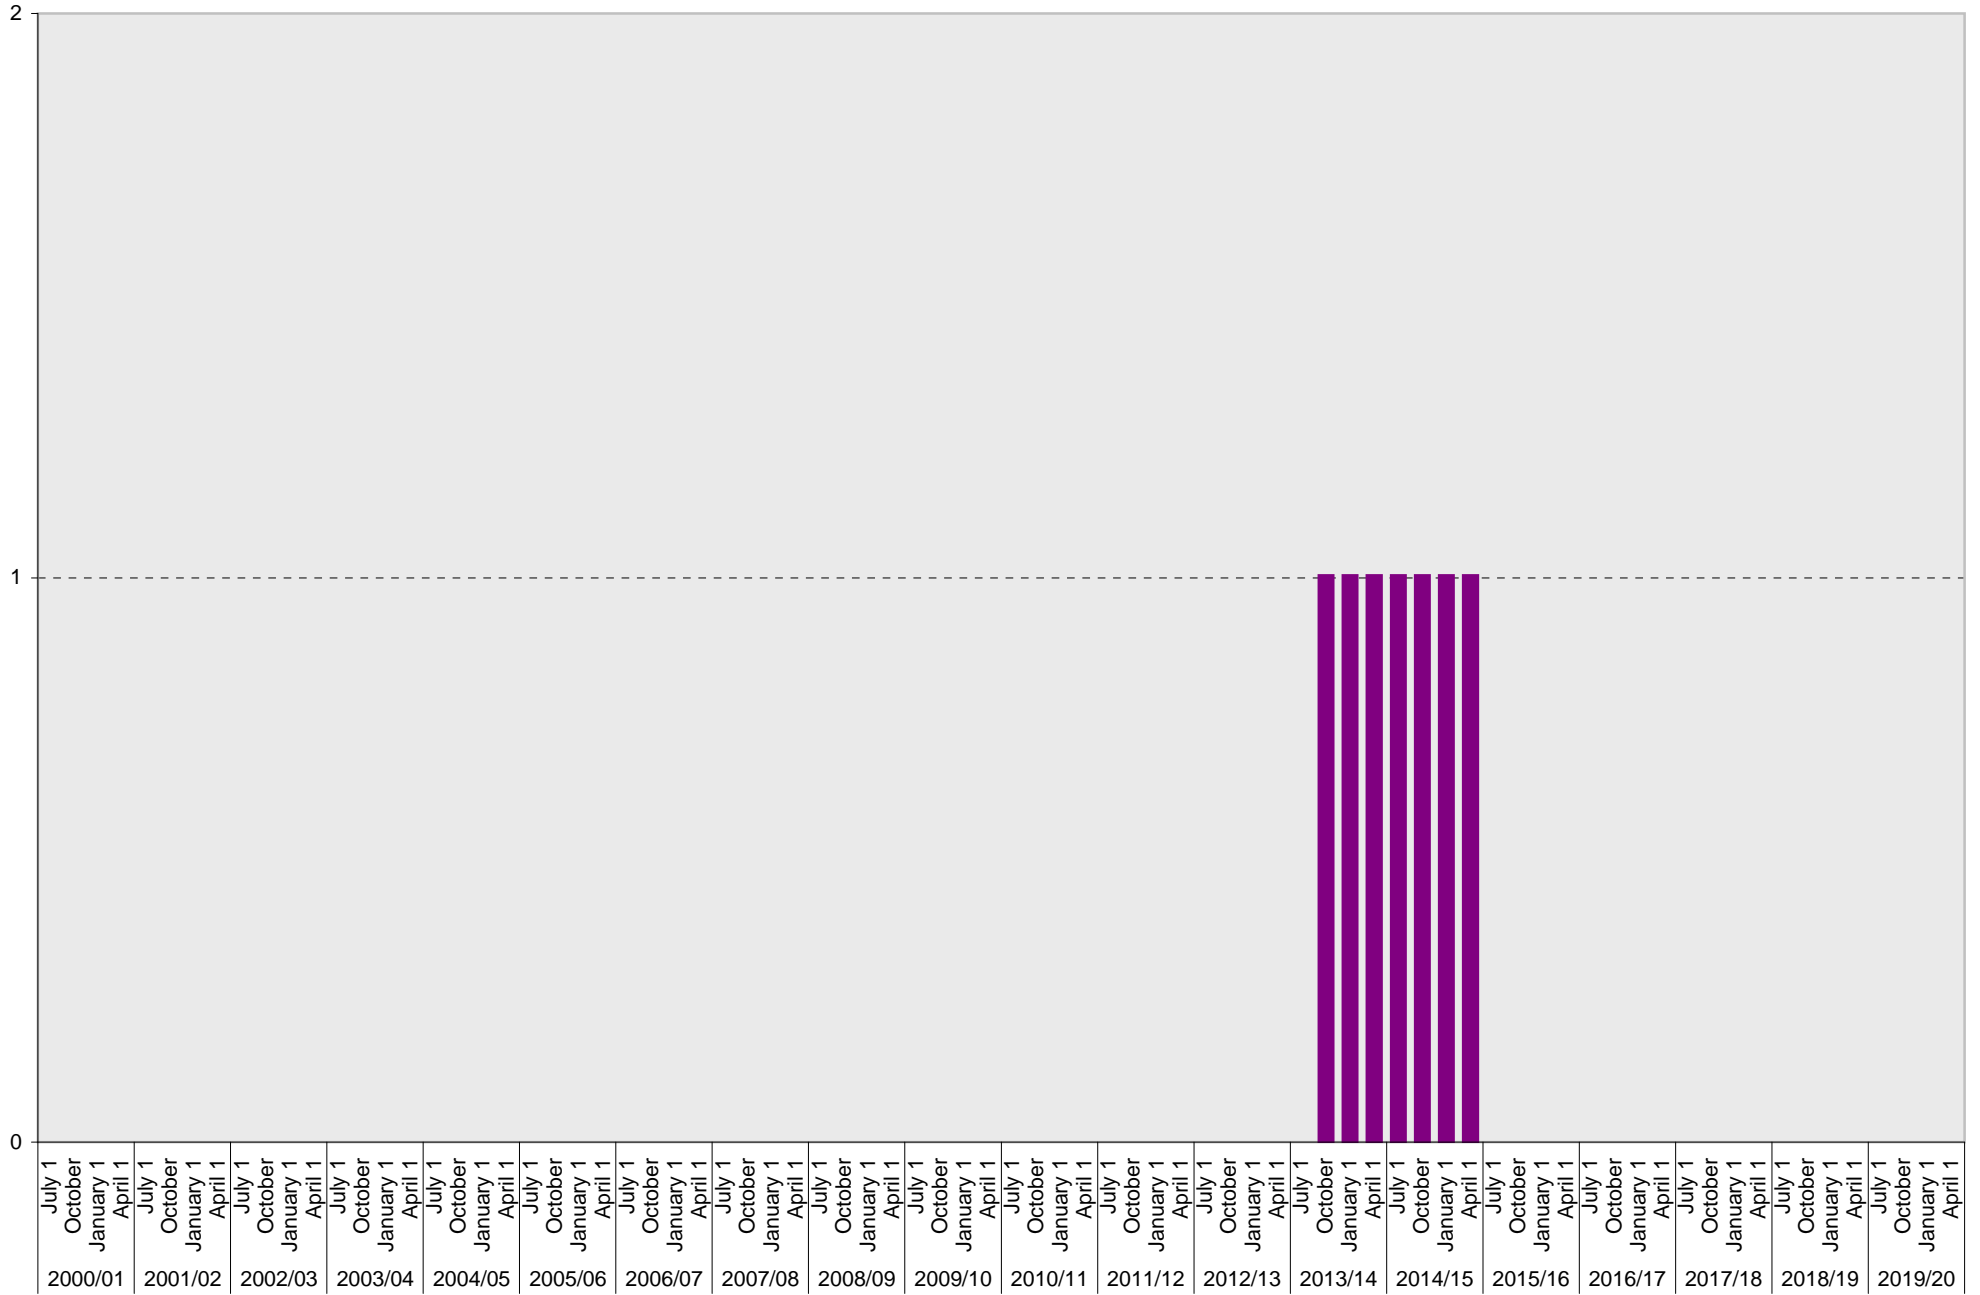

University of California, San Diego Parking Space Inventory

Lot P608: B Parking Spaces

■ B

University of California, San Diego Parking Space Inventory

Lot P608: S Parking Spaces

University of California, San Diego Parking Space Inventory

Lot P608: Allocated: Rita Atkinson Residences Parking Spaces

■ Allocated

University of California, San Diego Parking Space Inventory
Lot P608: Allocated: Unknown Parking Spaces

■ Allocated

University of California, San Diego Parking Space Inventory