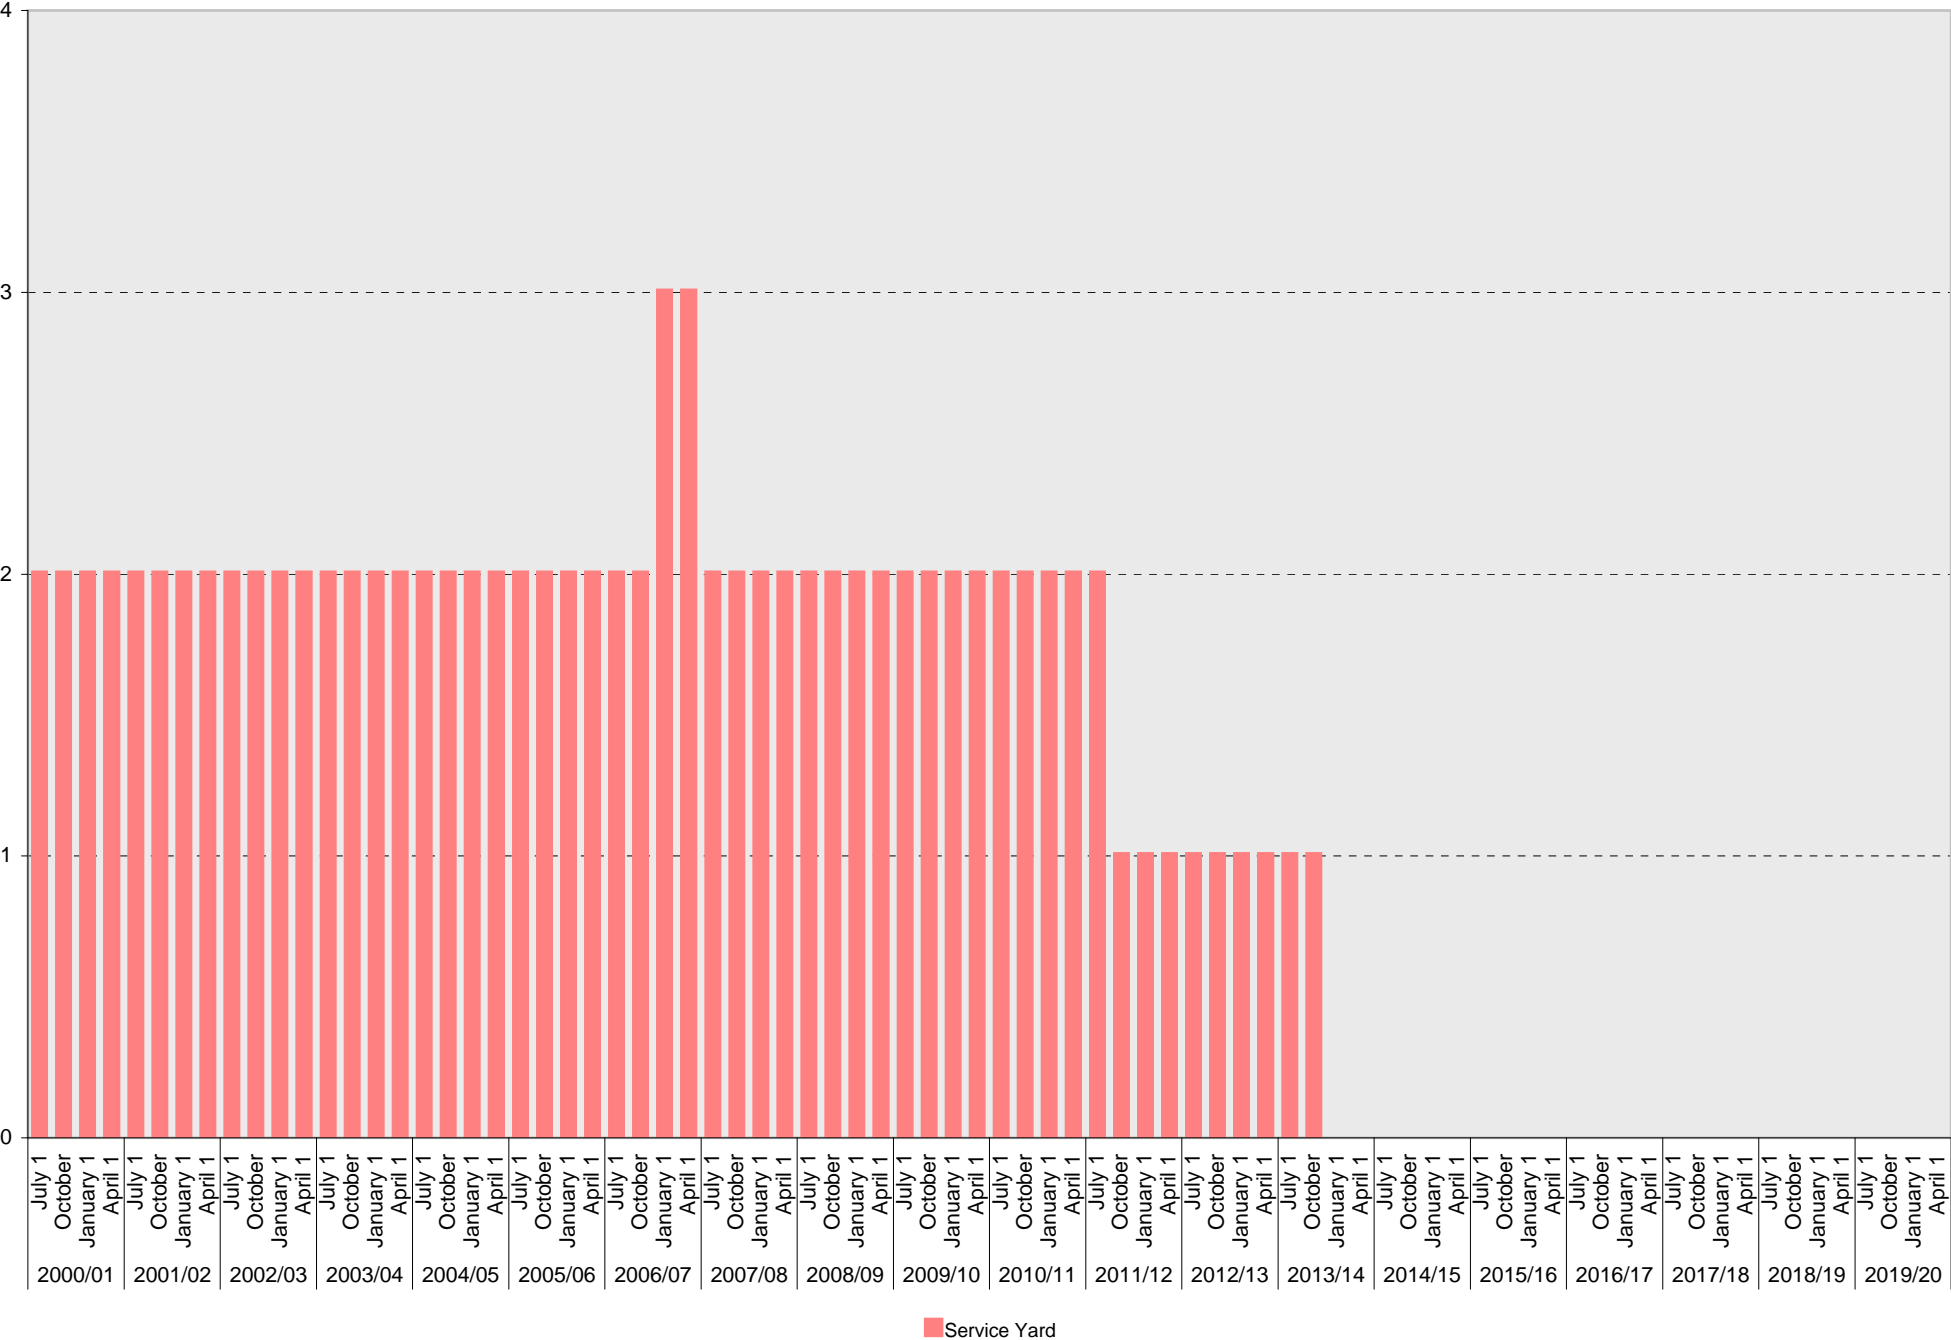

## Lot P606: Visitor: Meter Parking Spaces

Visitor: Meter

University of California, San Diego Parking Space Inventory  
Lot P606: Accessible Parking Spaces

■ Accessible

University of California, San Diego Parking Space Inventory  
Lot P606: Service Yard Parking Spaces

University of California, San Diego Parking Space Inventory  
Lot P606

Date		Parking Spaces										Motorcycle Parking Sections	
		A	B	S	Visitor	Reserved	Allocated	Accessible	UC Vehicle	Service Yard	Loading		Total
2000/01	July 1				2	1		2		2		7	
	October 1				2	1		2		2		7	
	January 1				2	1		2		2		7	
	April 1				2	1		2		2		7	
2001/02	July 1				2	1		2		2		7	
	October 1				2	1		2		2		7	
	January 1				2	1		2		2		7	
	April 1				2	1		2		2		7	
2002/03	July 1				2	1		2		2		7	
	October 1				2	1		2		2		7	
	January 1				2	1		2		2		7	
	April 1				2	1		2		2		7	
2003/04	July 1				2	1		2		2		7	
	October 1				2	1		2		2		7	
	January 1				2	2		2		2		8	
	April 1				2	2		2		2		8	
2004/05	July 1				2	2		2		2		8	
	October 1				2	2		2		2		8	
	January 1				2	2		2		2		8	
	April 1				2	2		2		2		8	
2005/06	July 1				2	2		2		2		8	
	October 1				2	2		2		2		8	
	January 1				2	2		2		2		8	
	April 1				2	2		2		2		8	
2006/07	July 1				2	2		2		2		8	
	October 1				2	2		2		2		8	
	January 1				2	1		2		3		8	
	April 1				2	1		2		3		8	
2007/08	July 1				2	2		2		2		8	
	October 1				2	2		2		2		8	
	January 1				2	2		2		2		8	
	April 1				2	2		2		2		8	
2008/09	July 1				2	2		2		2		8	
	October 1				2	2		2		2		8	
	January 1				2	2		2		2		8	
	April 1				2	2		2		2		8	
2009/10	July 1				1	3		2		2		8	
	October 1				1	3		2		2		8	
	January 1				1	3		2		2		8	
	April 1				1	3		2		2		8	