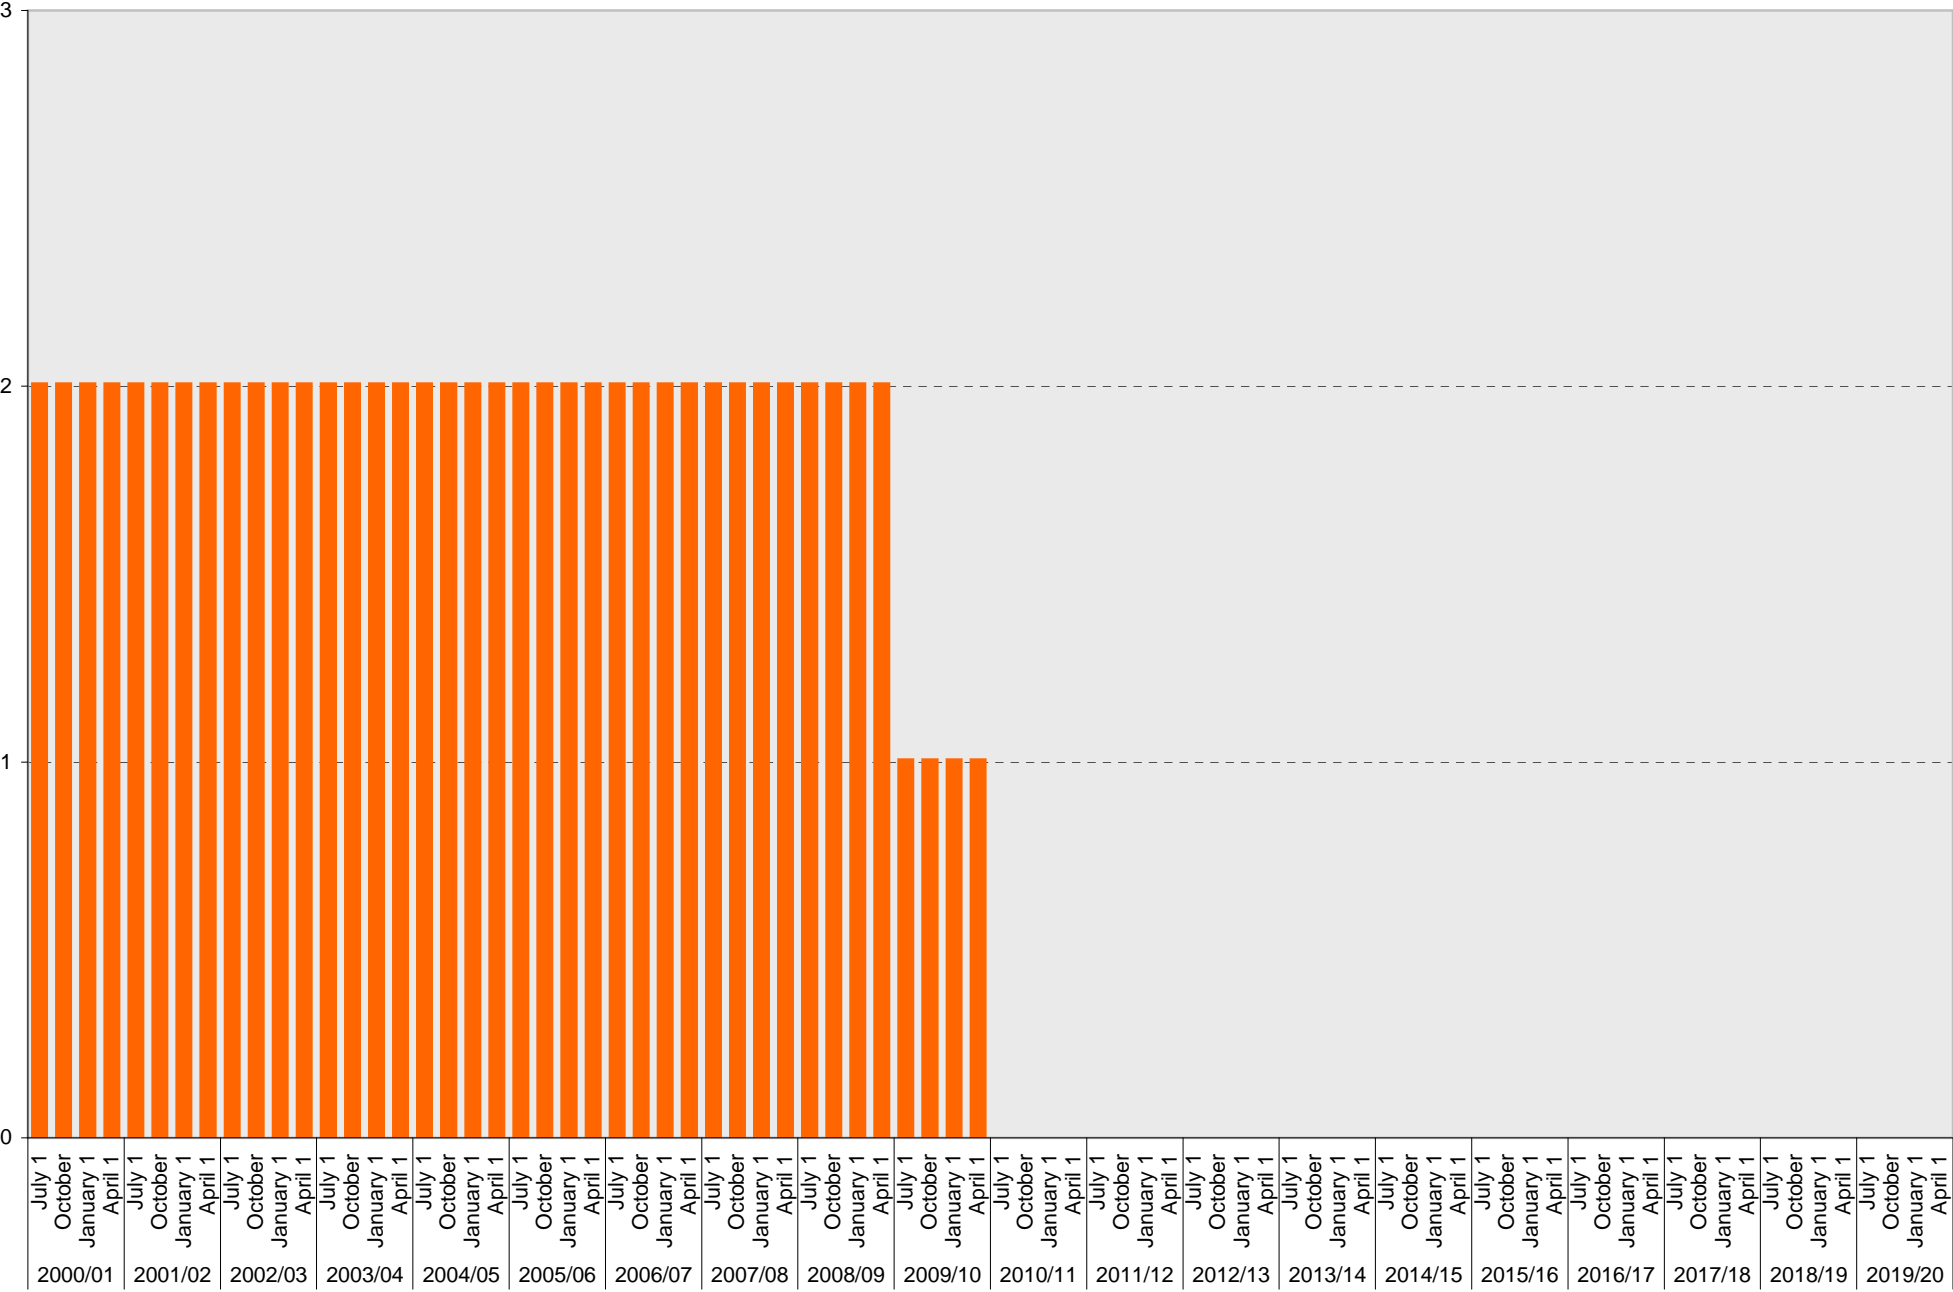

# University of California, San Diego Parking Space Inventory

## Lot P606: Visitor: Meter Parking Spaces

Visitor: Meter

University of California, San Diego Parking Space Inventory  
Lot P606: Accessible Parking Spaces

■ Accessible

University of California, San Diego Parking Space Inventory  
Lot P606: Service Yard Parking Spaces

University of California, San Diego Parking Space Inventory  
Lot P606

Date		Parking Spaces										Motorcycle Parking Sections	
		A	B	S	Visitor	Reserved	Allocated	Accessible	UC Vehicle	Service Yard	Loading		Total
2000/01	July 1				2	1		2		2		7	
	October 1				2	1		2		2		7	
	January 1				2	1		2		2		7	
	April 1				2	1		2		2		7	
2001/02	July 1				2	1		2		2		7	
	October 1				2	1		2		2		7	
	January 1				2	1		2		2		7	
	April 1				2	1		2		2		7	
2002/03	July 1				2	1		2		2		7	
	October 1				2	1		2		2		7	
	January 1				2	1		2		2		7	
	April 1				2	1		2		2		7	
2003/04	July 1				2	1		2		2		7	
	October 1				2	1		2		2		7	
	January 1				2	2		2		2		8	
	April 1				2	2		2		2		8	
2004/05	July 1				2	2		2		2		8	
	October 1				2	2		2		2		8	
	January 1				2	2		2		2		8	
	April 1				2	2		2		2		8	
2005/06	July 1				2	2		2		2		8	
	October 1				2	2		2		2		8	
	January 1				2	2		2		2		8	
	April 1				2	2		2		2		8	
2006/07	July 1				2	2		2		2		8	
	October 1				2	2		2		2		8	
	January 1				2	1		2		3		8	
	April 1				2	1		2		3		8	
2007/08	July 1				2	2		2		2		8	
	October 1				2	2		2		2		8	
	January 1				2	2		2		2		8	
	April 1				2	2		2		2		8	
2008/09	July 1				2	2		2		2		8	
	October 1				2	2		2		2		8	
	January 1				2	2		2		2		8	
	April 1				2	2		2		2		8	
2009/10	July 1				1	3		2		2		8	
	October 1				1	3		2		2		8	
	January 1				1	3		2		2		8	
	April 1				1	3		2		2		8	