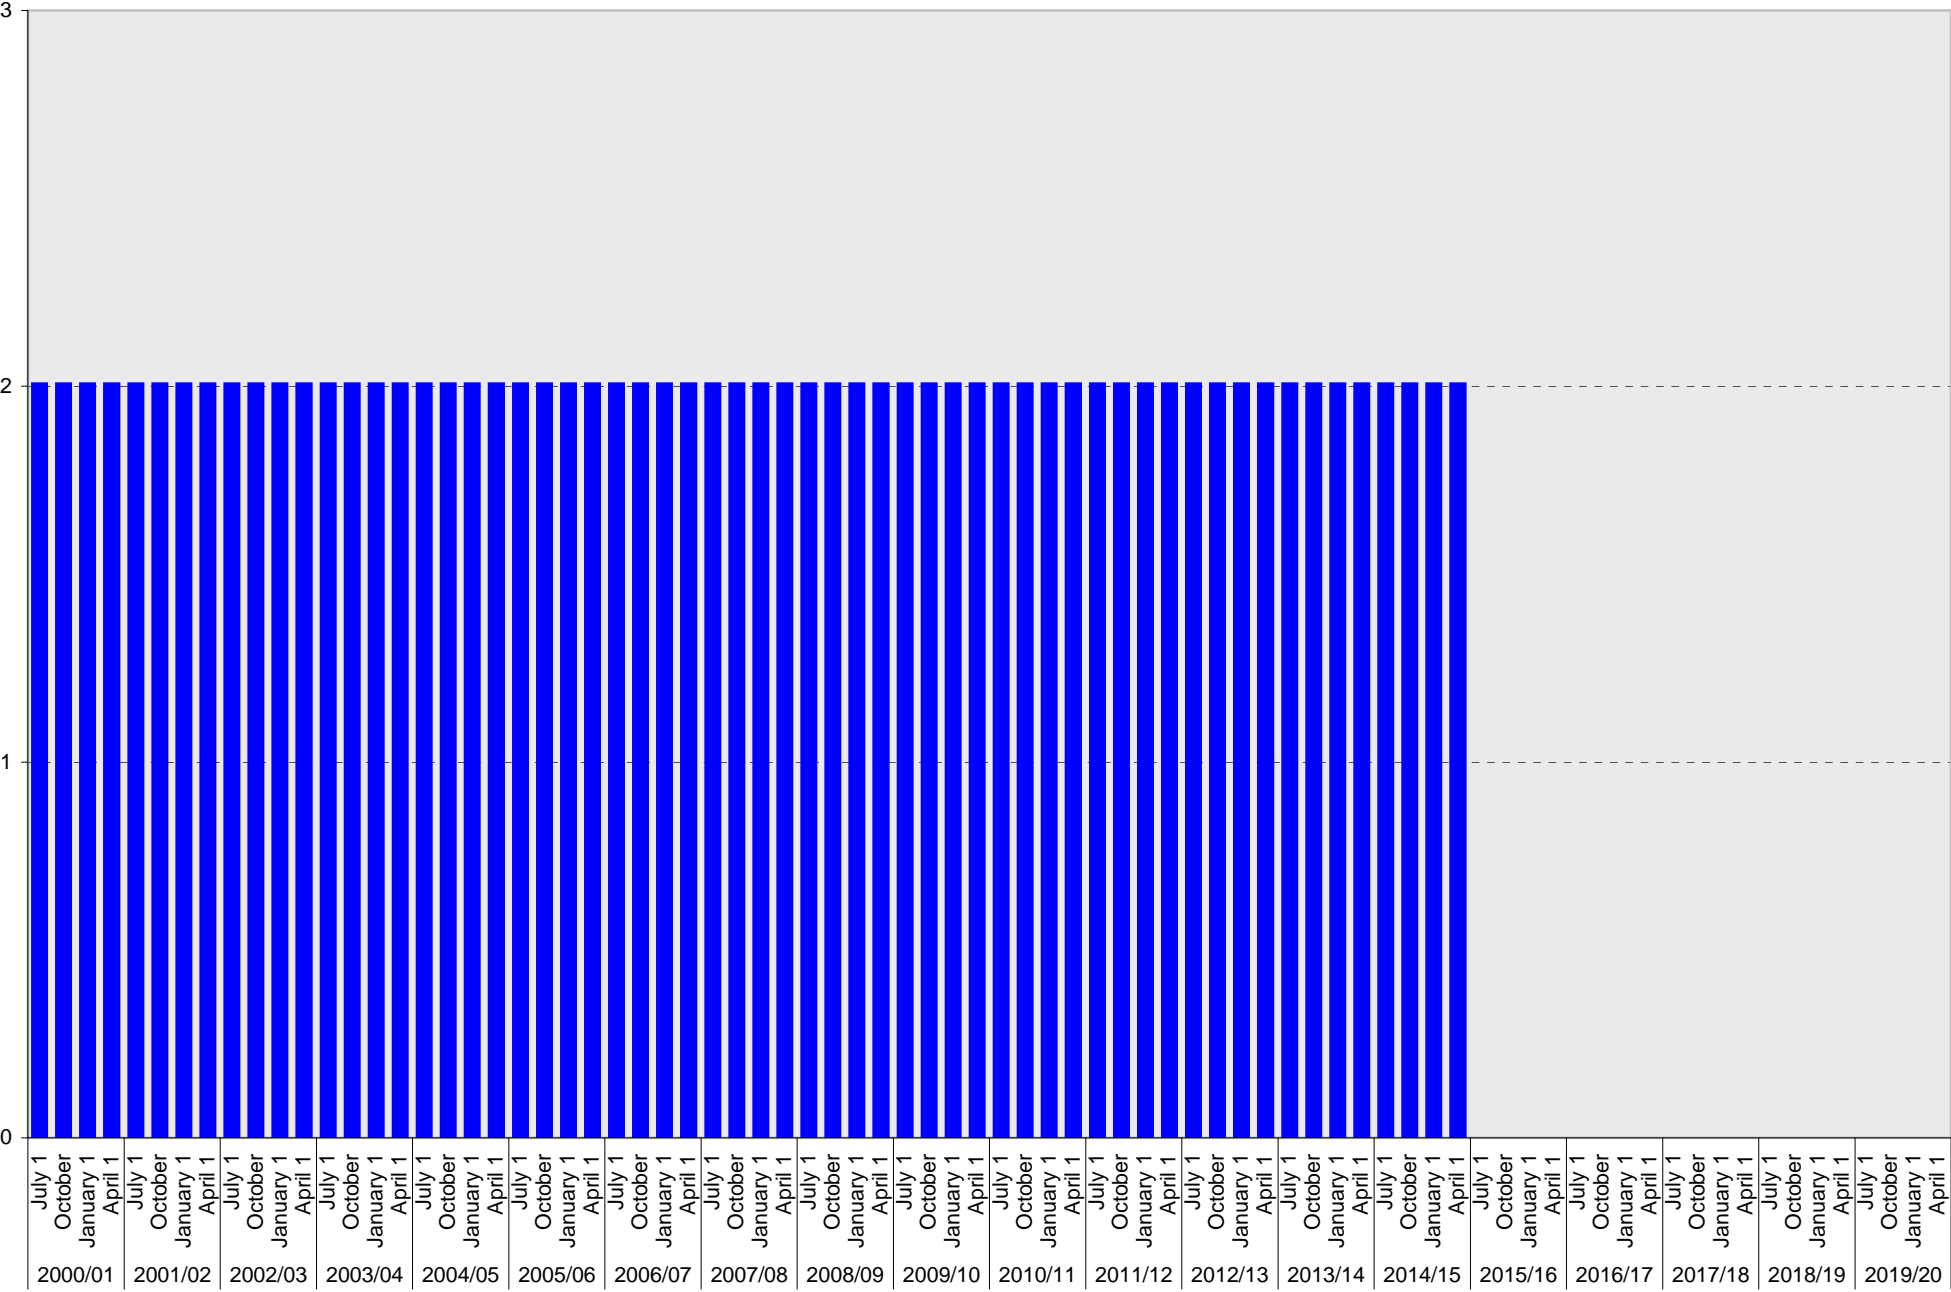

## Lot P606: Visitor: Meter Parking Spaces

Visitor: Meter

University of California, San Diego Parking Space Inventory  
Lot P606: Accessible Parking Spaces

■ Accessible

University of California, San Diego Parking Space Inventory  
Lot P606: Service Yard Parking Spaces

University of California, San Diego Parking Space Inventory  
Lot P606

Date		Parking Spaces										Motorcycle Parking Sections	
		A	B	S	Visitor	Reserved	Allocated	Accessible	UC Vehicle	Service Yard	Loading		Total
2000/01	July 1				2	1		2		2		7	
	October 1				2	1		2		2		7	
	January 1				2	1		2		2		7	
	April 1				2	1		2		2		7	
2001/02	July 1				2	1		2		2		7	
	October 1				2	1		2		2		7	
	January 1				2	1		2		2		7	
	April 1				2	1		2		2		7	
2002/03	July 1				2	1		2		2		7	
	October 1				2	1		2		2		7	
	January 1				2	1		2		2		7	
	April 1				2	1		2		2		7	
2003/04	July 1				2	1		2		2		7	
	October 1				2	1		2		2		7	
	January 1				2	2		2		2		8	
	April 1				2	2		2		2		8	
2004/05	July 1				2	2		2		2		8	
	October 1				2	2		2		2		8	
	January 1				2	2		2		2		8	
	April 1				2	2		2		2		8	
2005/06	July 1				2	2		2		2		8	
	October 1				2	2		2		2		8	
	January 1				2	2		2		2		8	
	April 1				2	2		2		2		8	
2006/07	July 1				2	2		2		2		8	
	October 1				2	2		2		2		8	
	January 1				2	1		2		3		8	
	April 1				2	1		2		3		8	
2007/08	July 1				2	2		2		2		8	
	October 1				2	2		2		2		8	
	January 1				2	2		2		2		8	
	April 1				2	2		2		2		8	
2008/09	July 1				2	2		2		2		8	
	October 1				2	2		2		2		8	
	January 1				2	2		2		2		8	
	April 1				2	2		2		2		8	
2009/10	July 1				1	3		2		2		8	
	October 1				1	3		2		2		8	
	January 1				1	3		2		2		8	
	April 1				1	3		2		2		8	