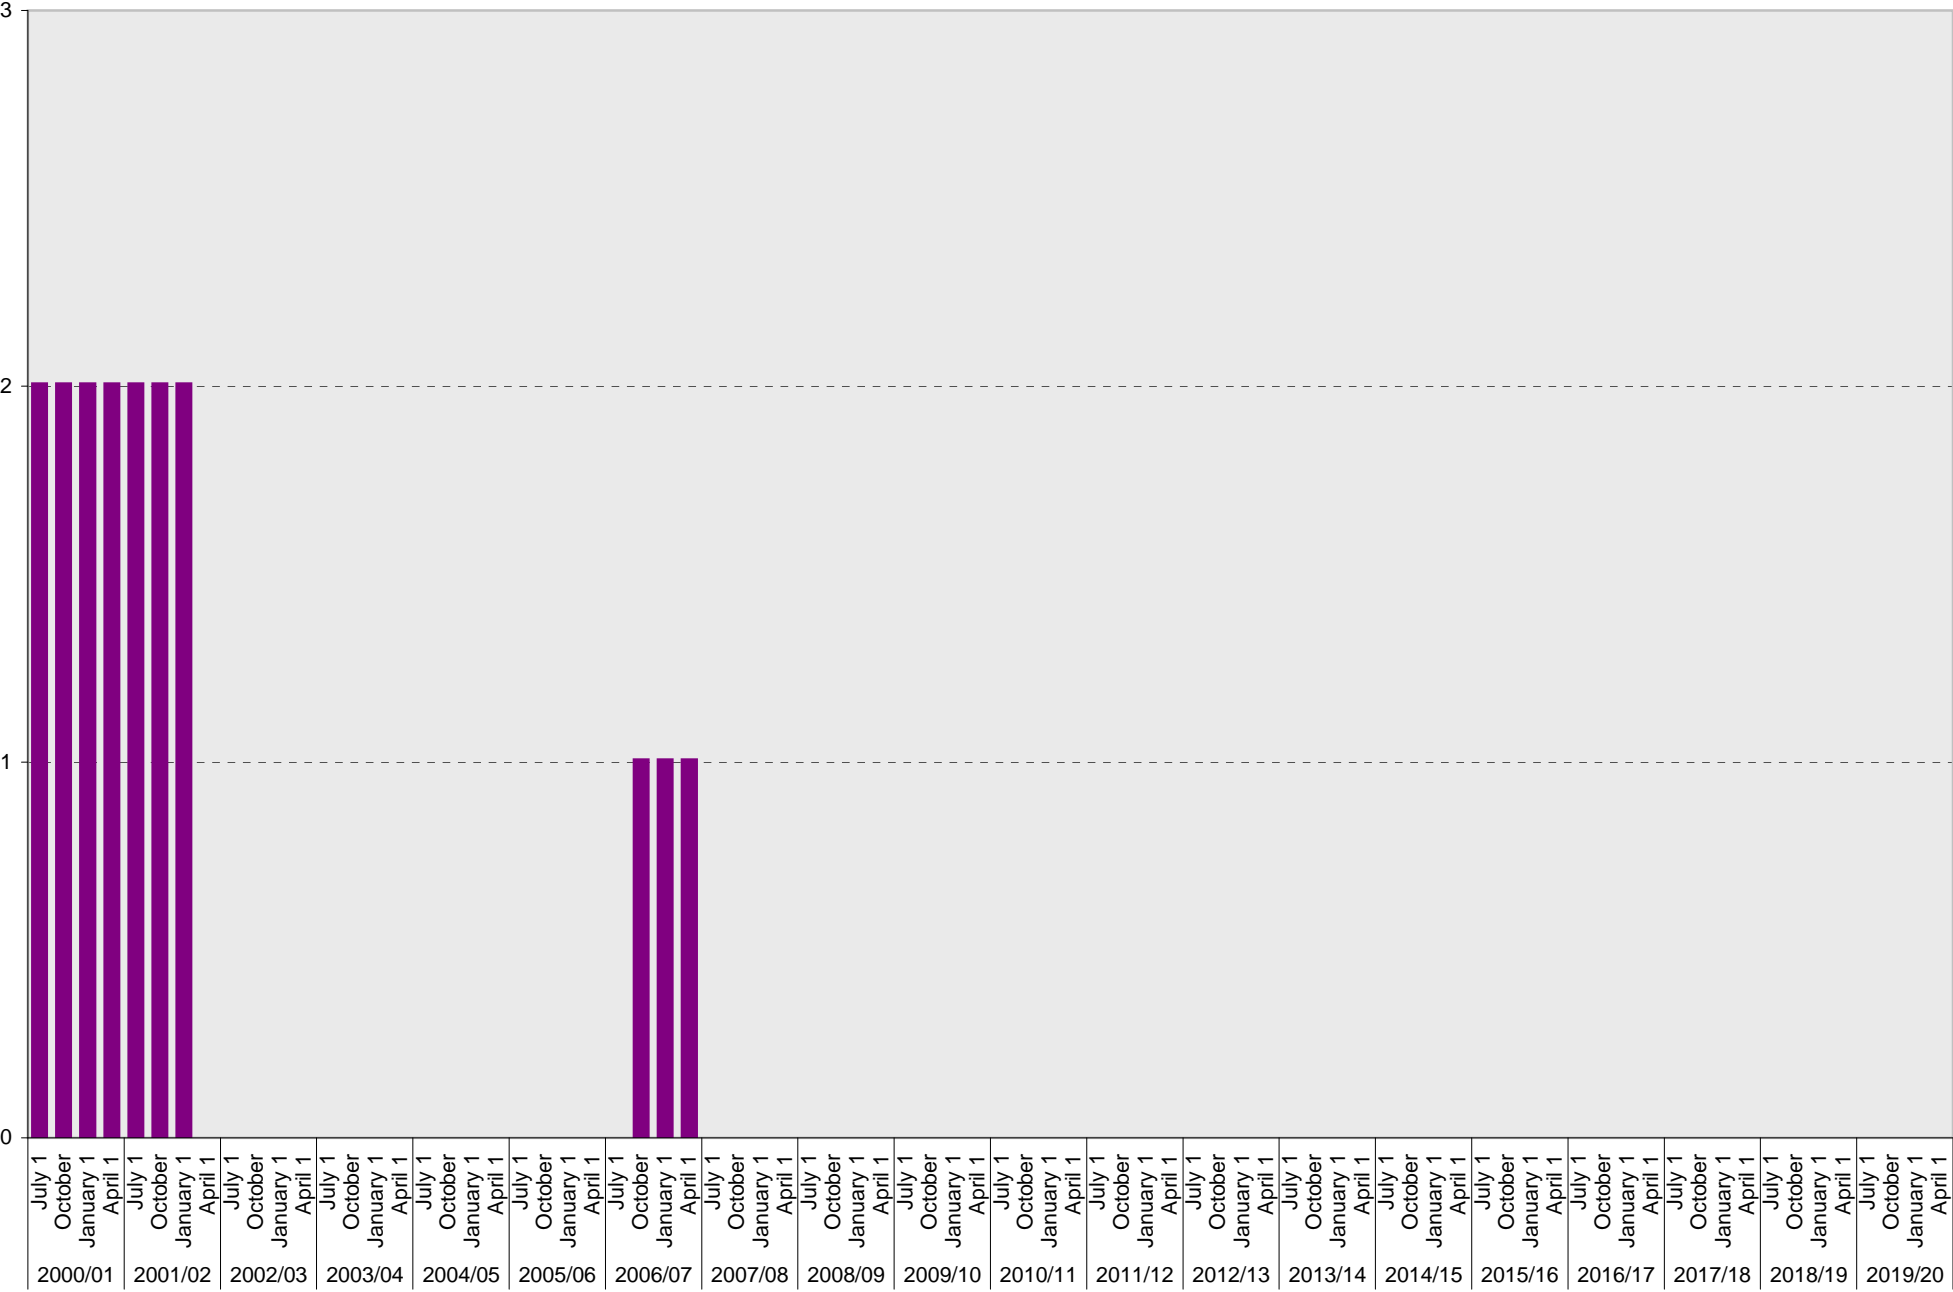

## Lot P605: Allocated: Animal Resources Vehicle Parking Spaces

■ Allocated

University of California, San Diego Parking Space Inventory  
Lot P605: Allocated: Unknown Parking Spaces

■ Allocated

University of California, San Diego Parking Space Inventory  
Lot P605: Allocated: Total Parking Spaces

■ Allocated: Total