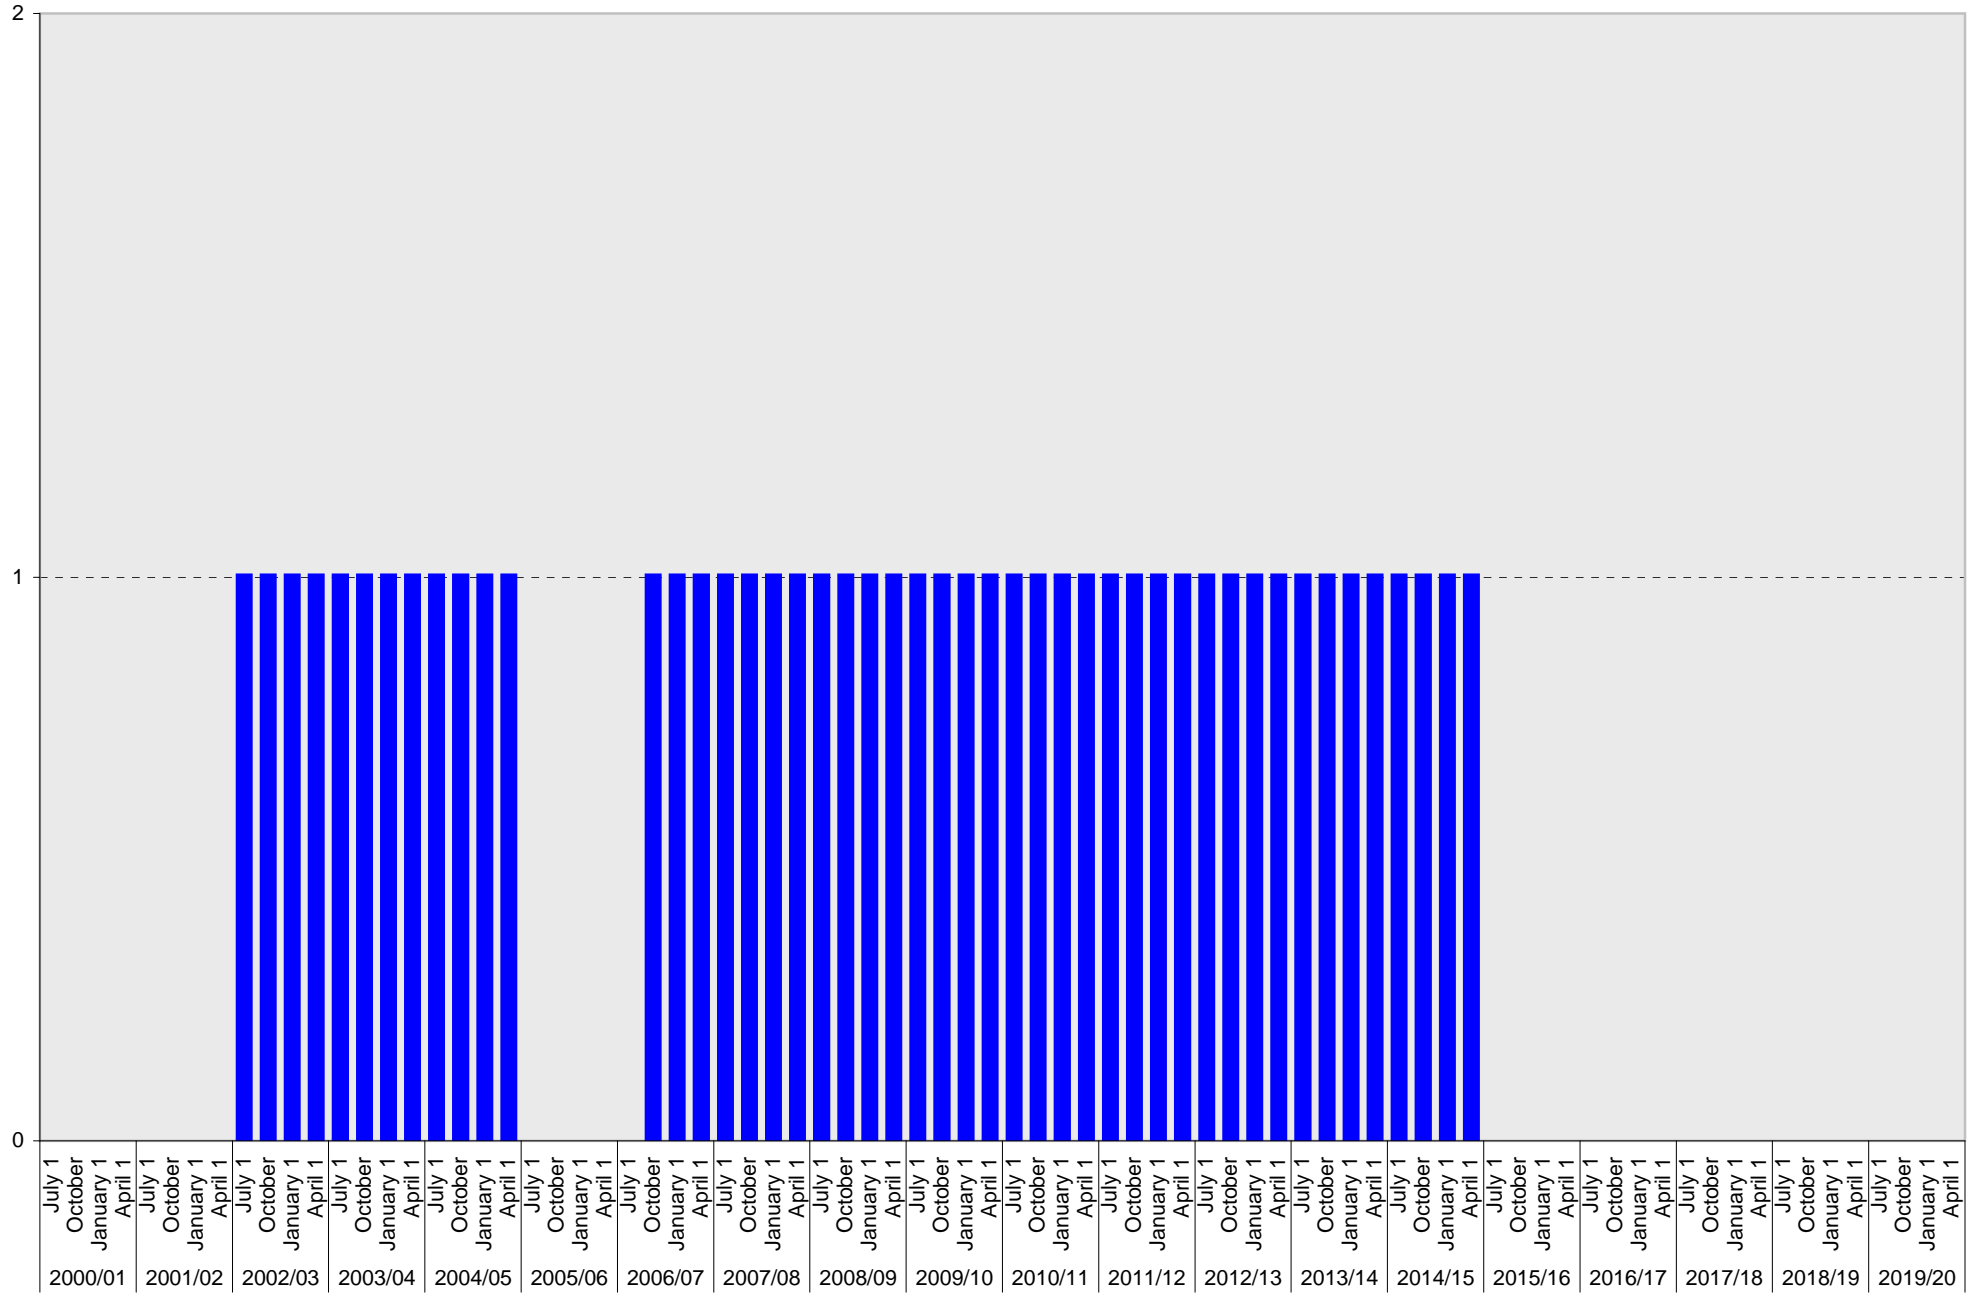

University of California, San Diego Parking Space Inventory

Lot P605: Accessible Parking Spaces

■ Accessible