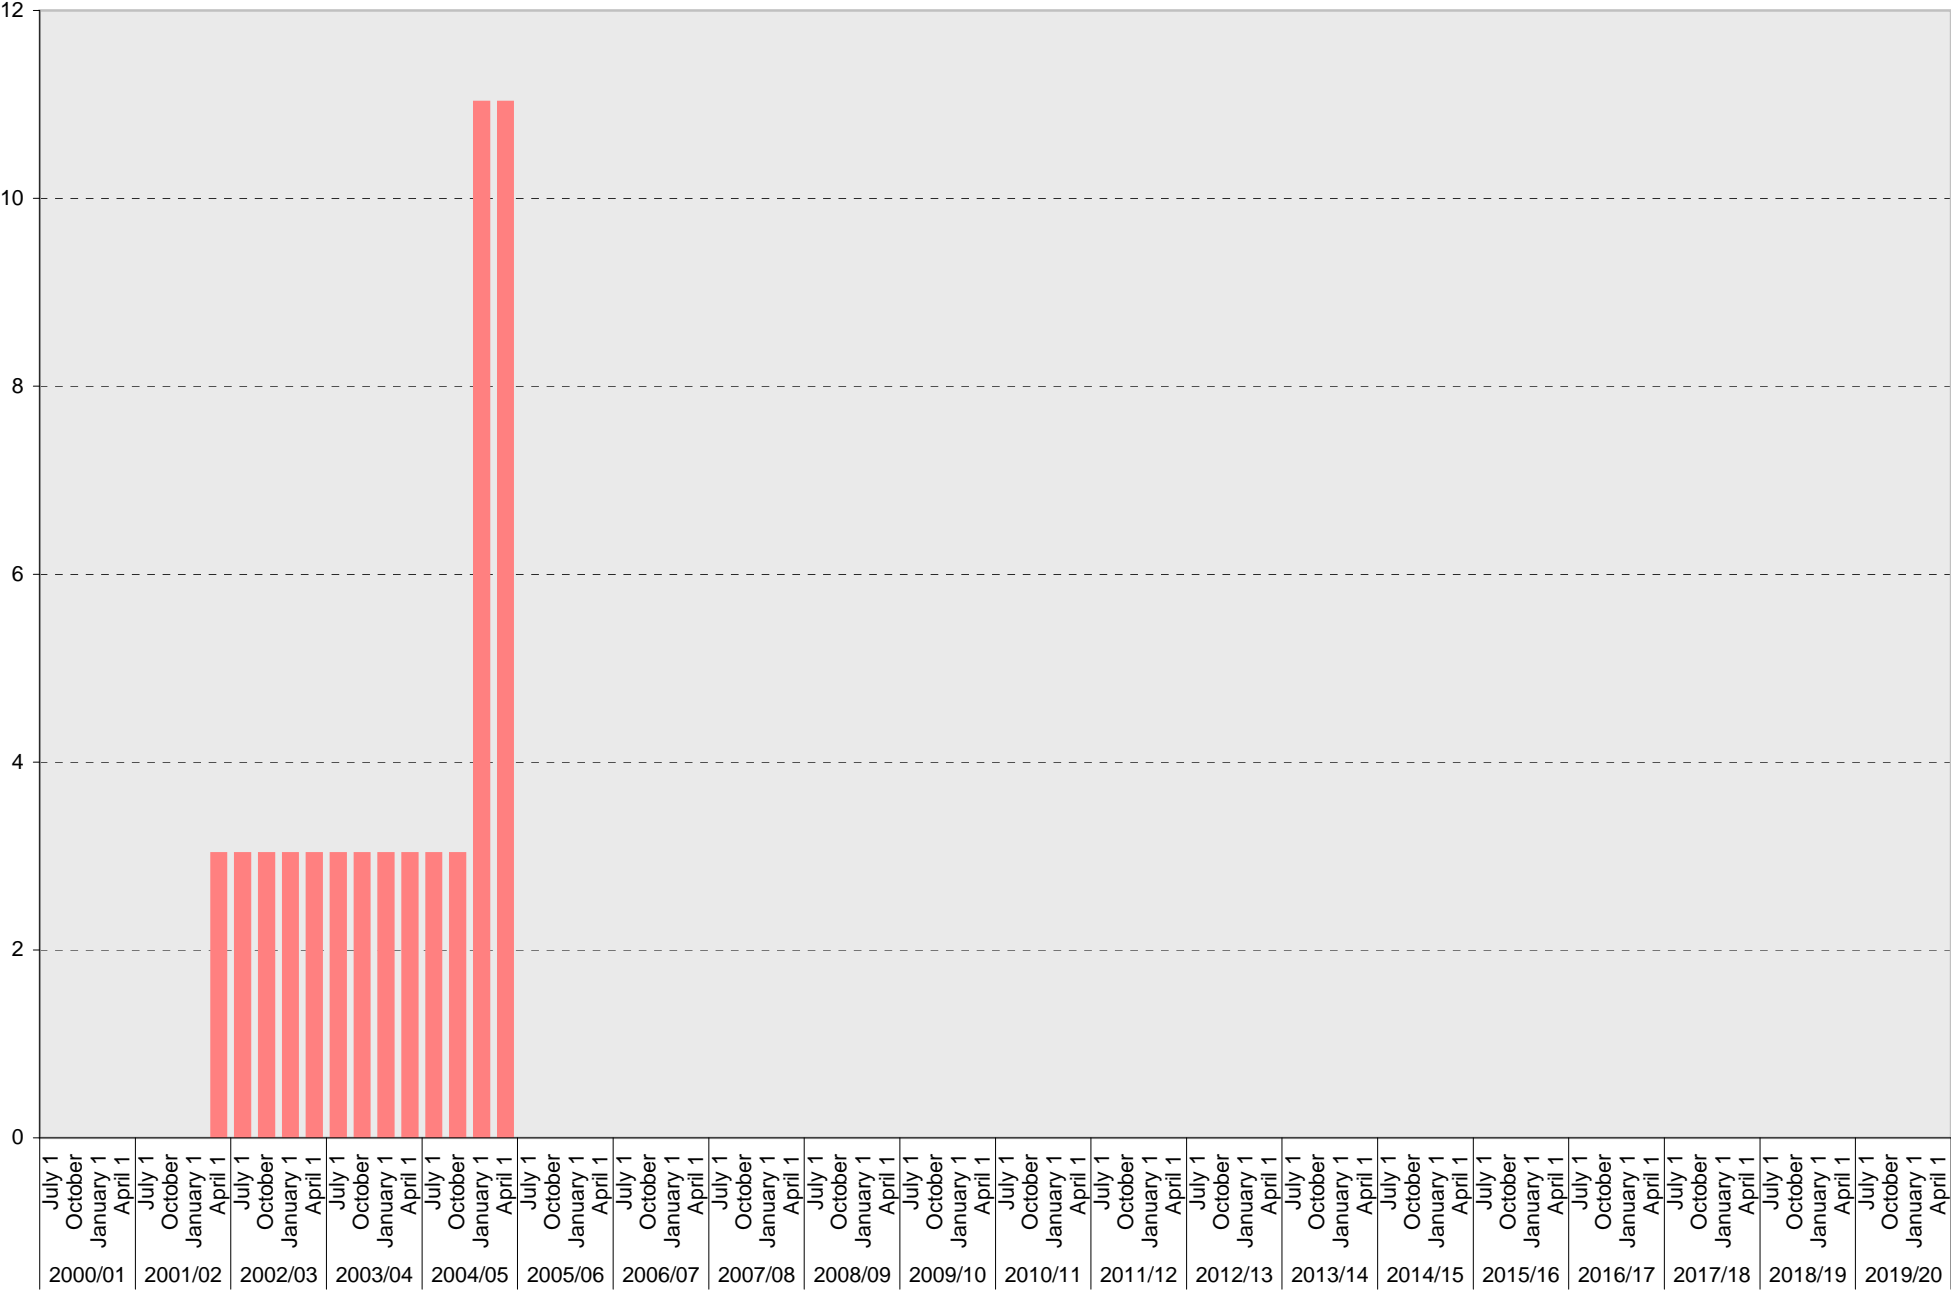

University of California, San Diego Parking Space Inventory
Lot P605: Service Yard Parking Spaces

Service Yard