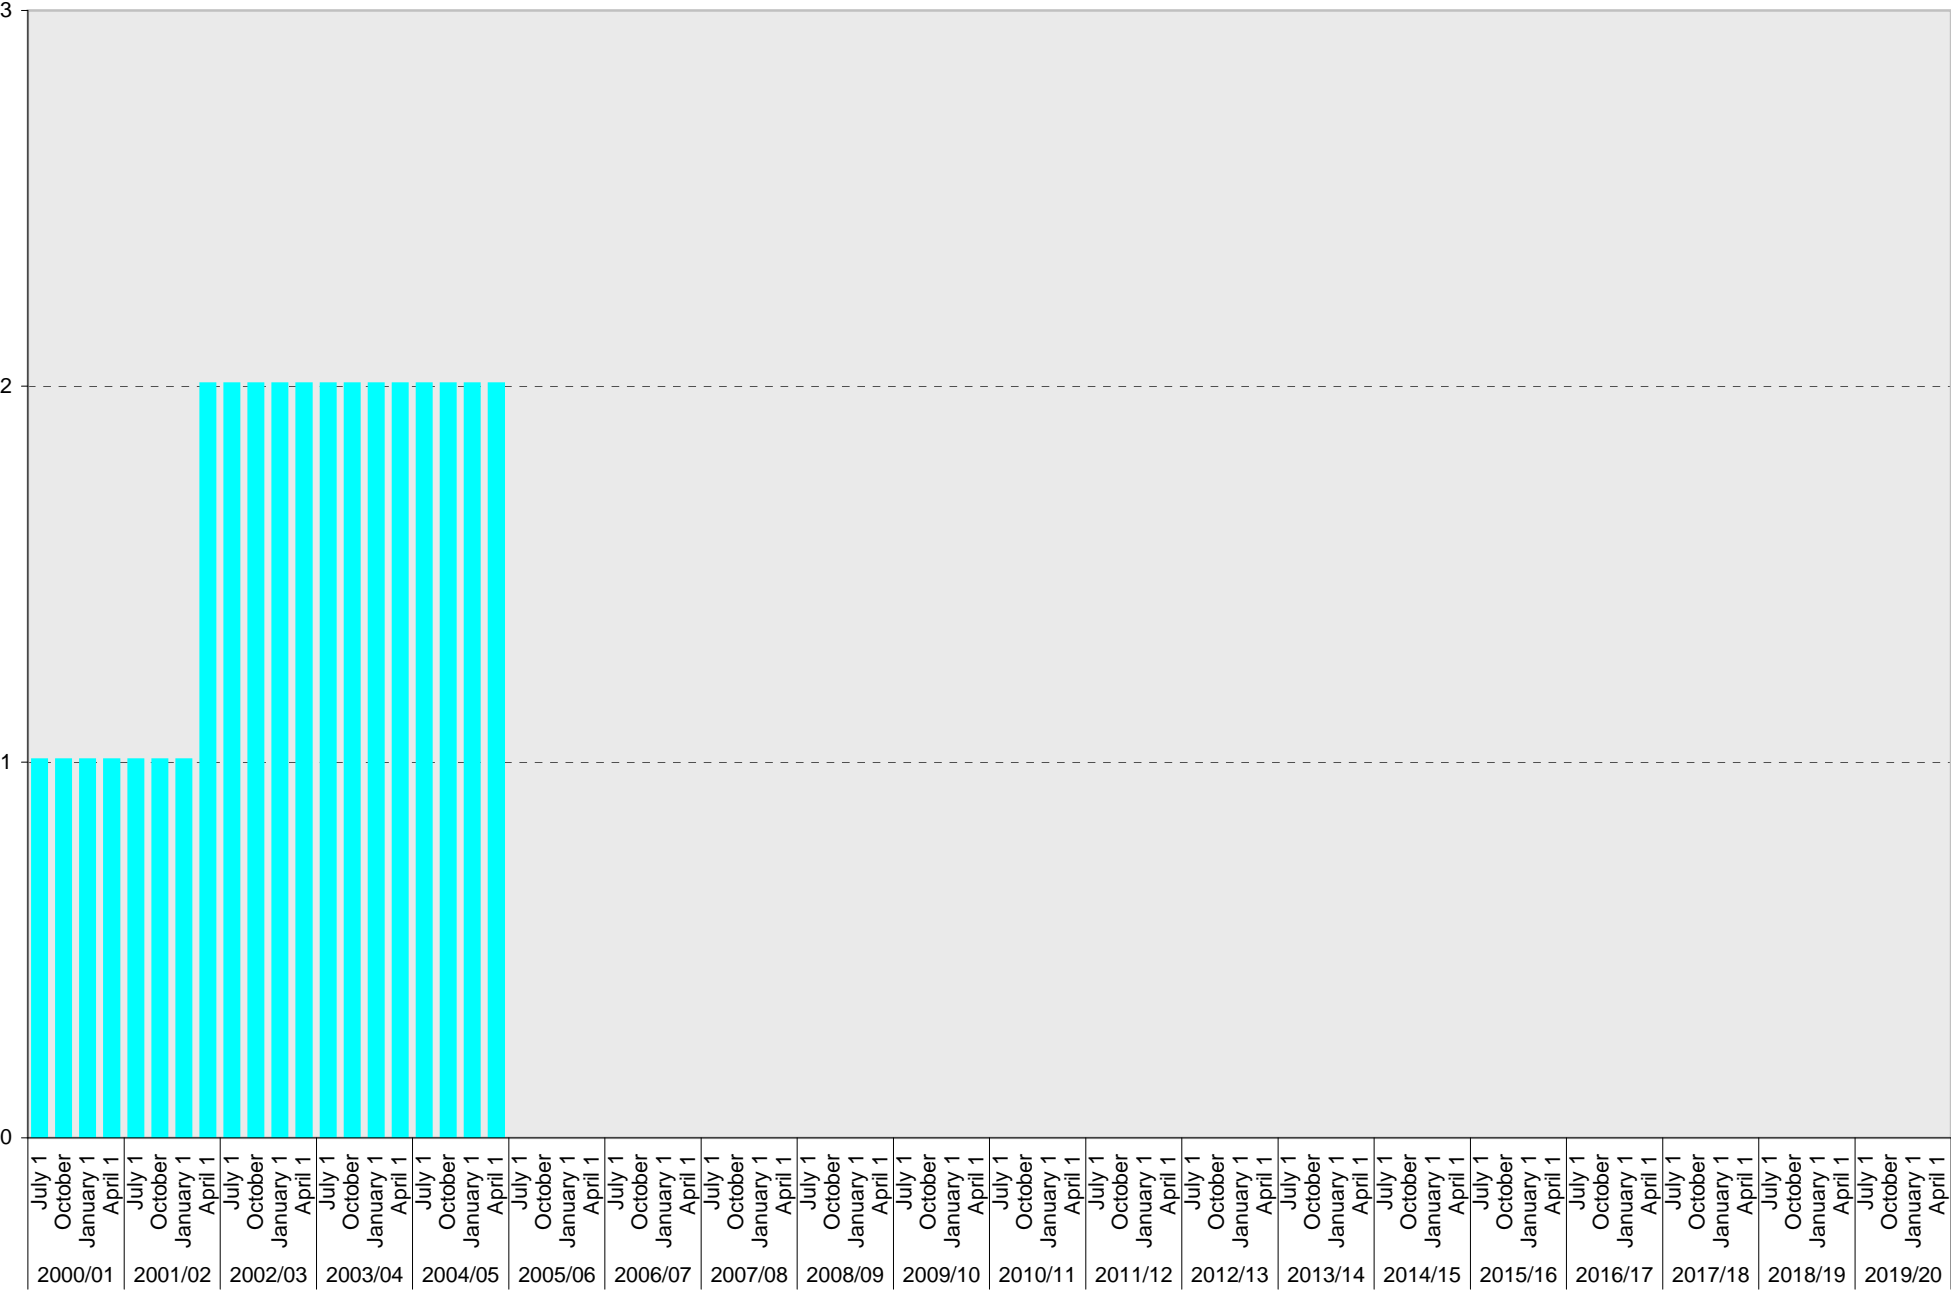

University of California, San Diego Parking Space Inventory

Lot P605: Loading Parking Spaces

■ Loading