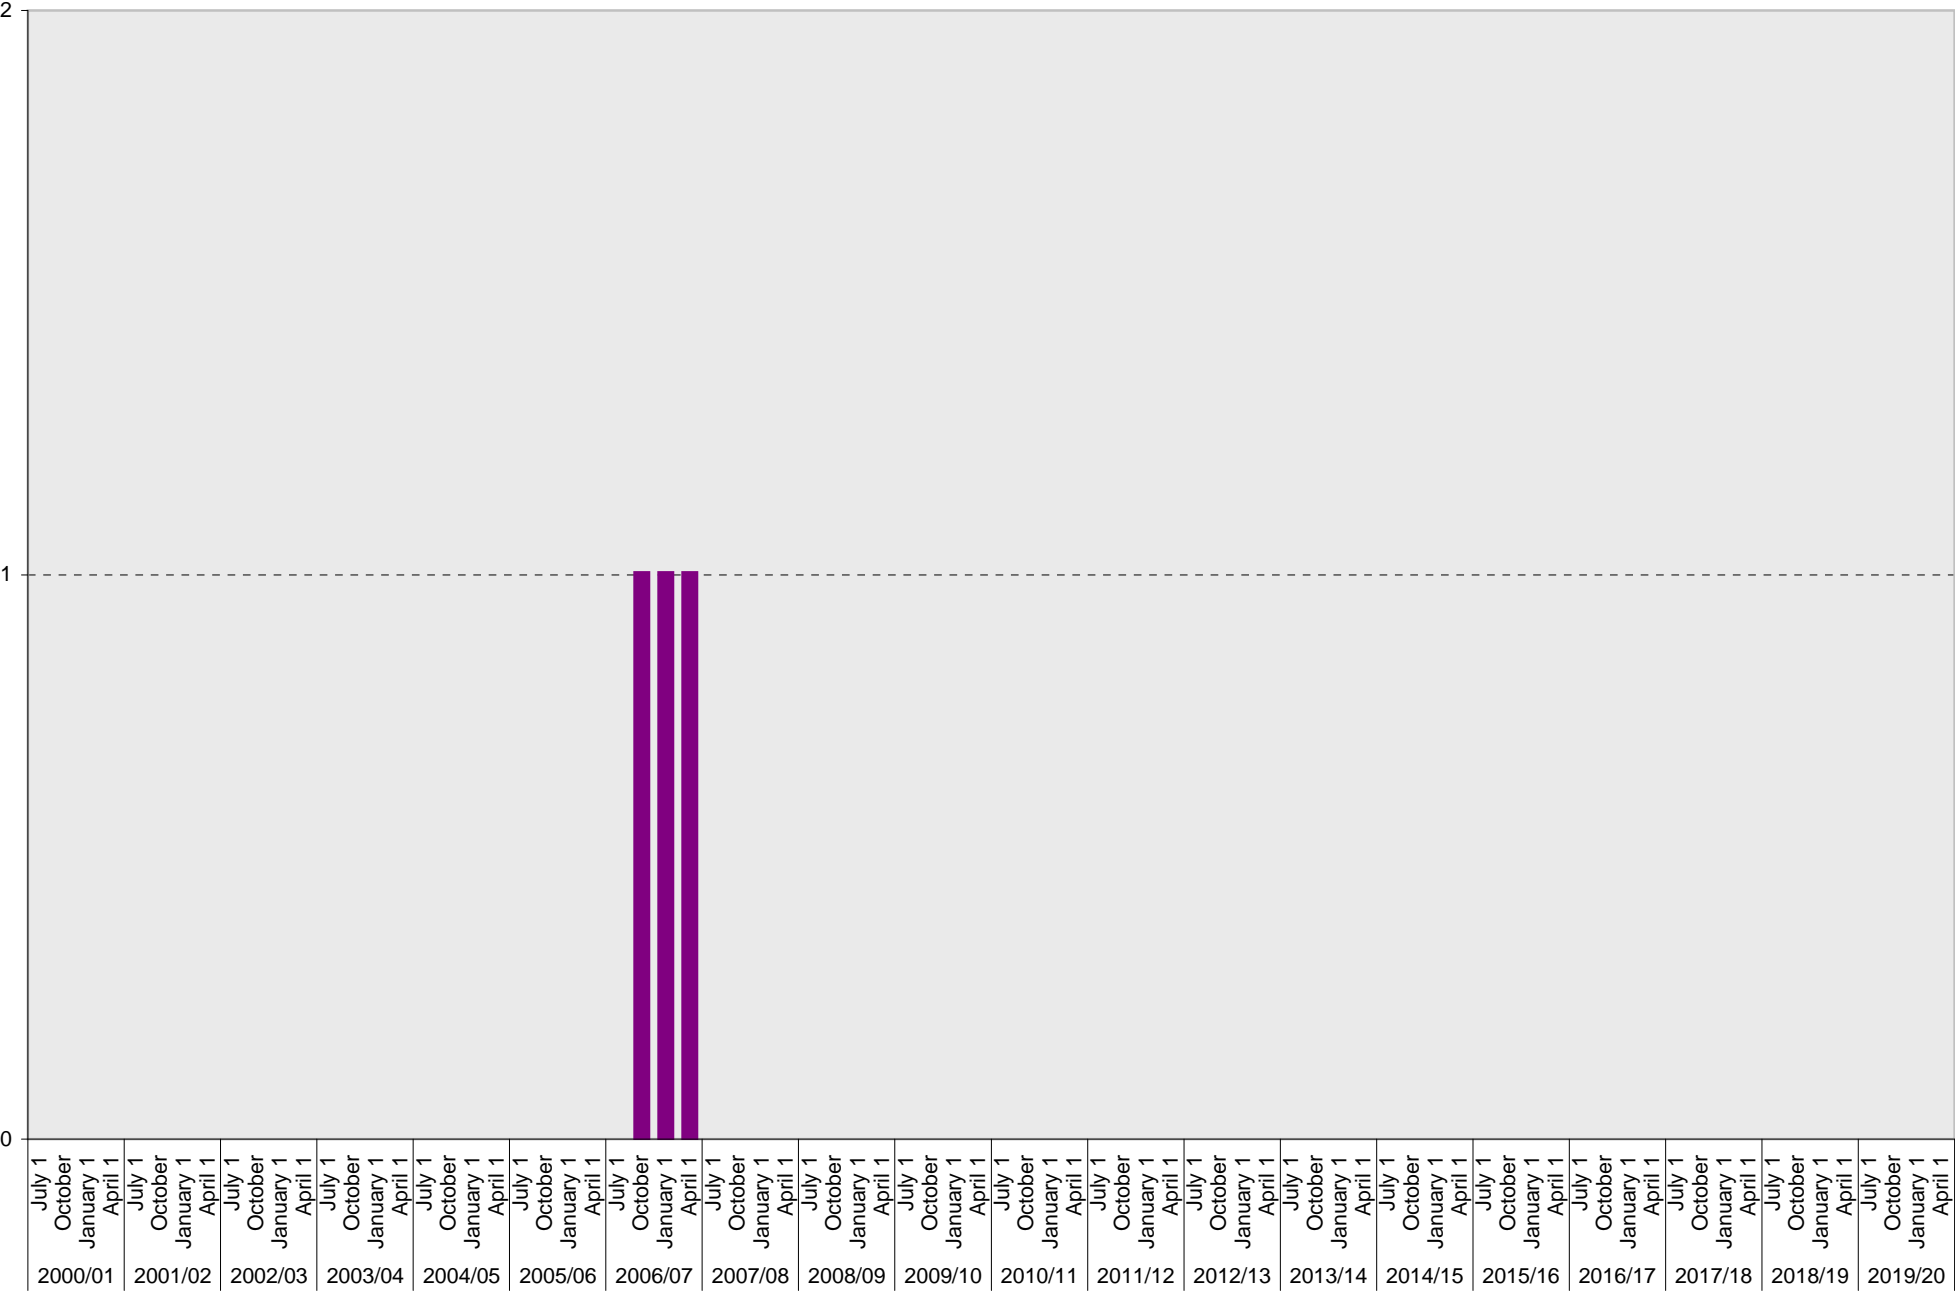

University of California, San Diego Parking Space Inventory
Lot P605: Allocated: Unknown Parking Spaces

■ Allocated