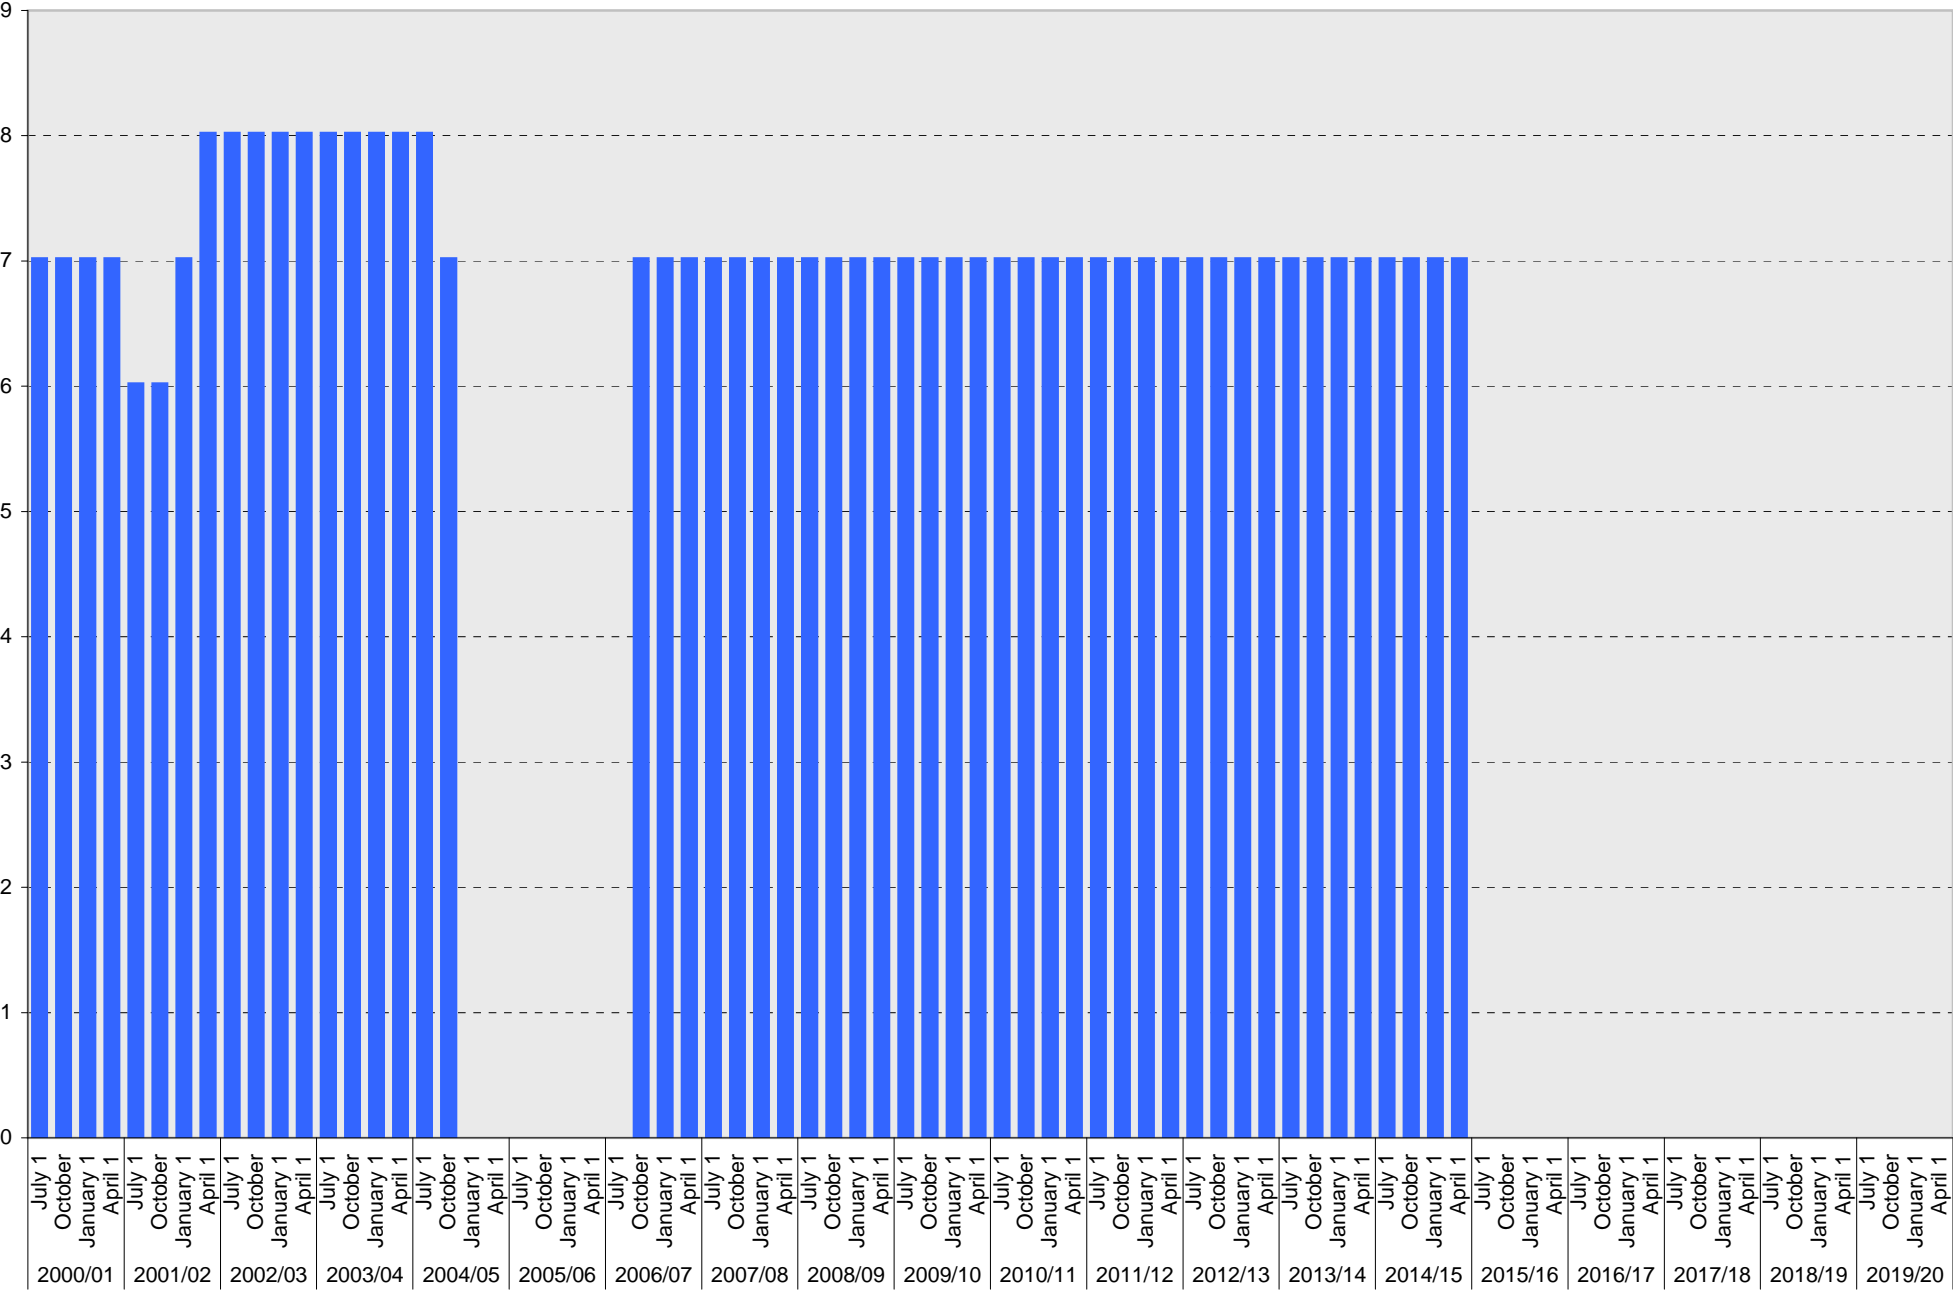

## Lot P605: Reserved Parking Spaces

■ Reserved