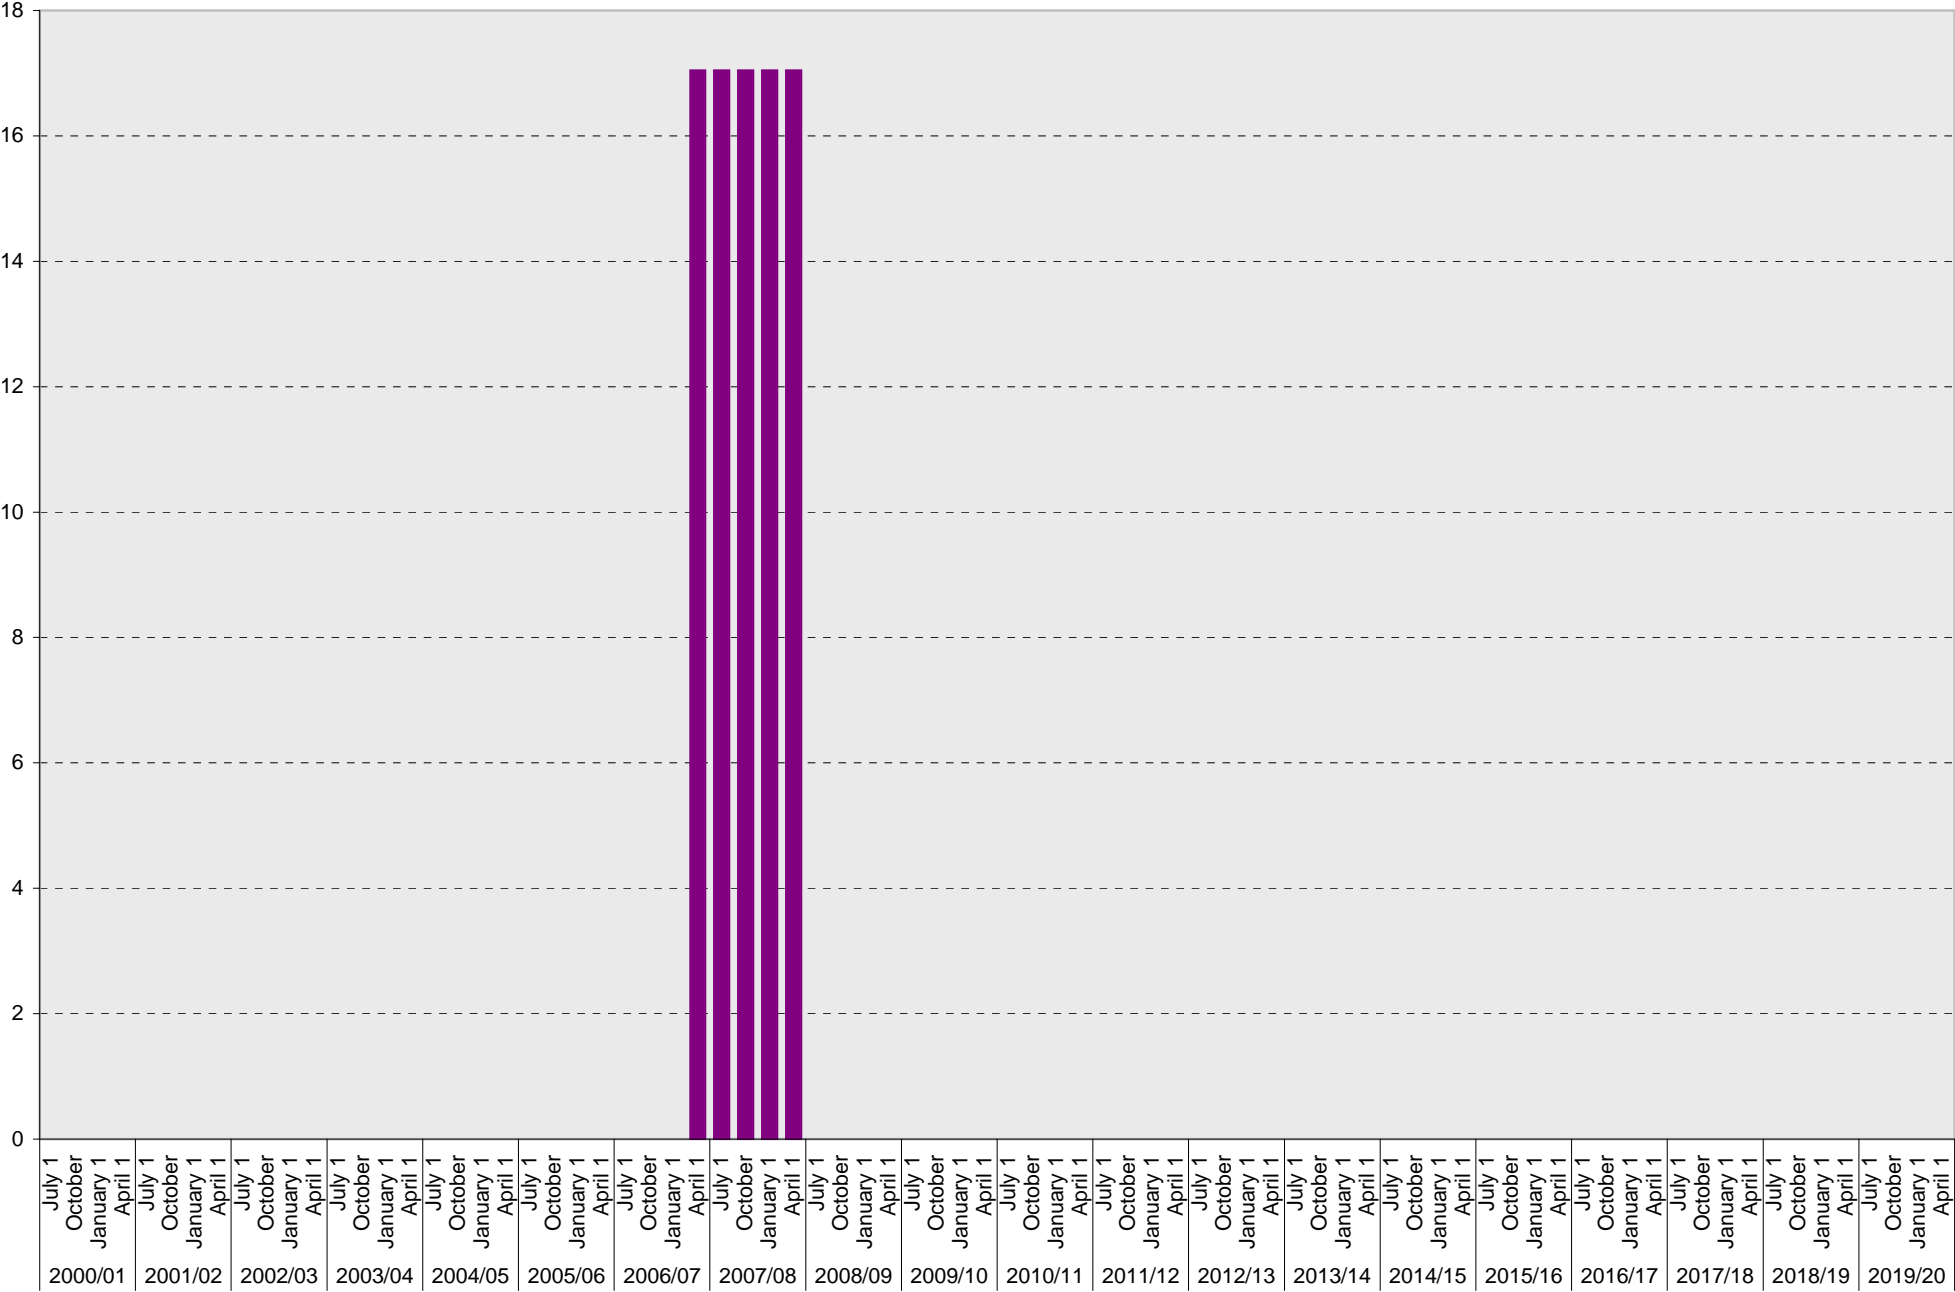

■ Reserved

University of California, San Diego Parking Space Inventory

Lot P510: Allocated: B Carpool Parking Spaces

■ Allocated

University of California, San Diego Parking Space Inventory
Lot P510: Allocated: Visitor (Pay Station) Parking Spaces