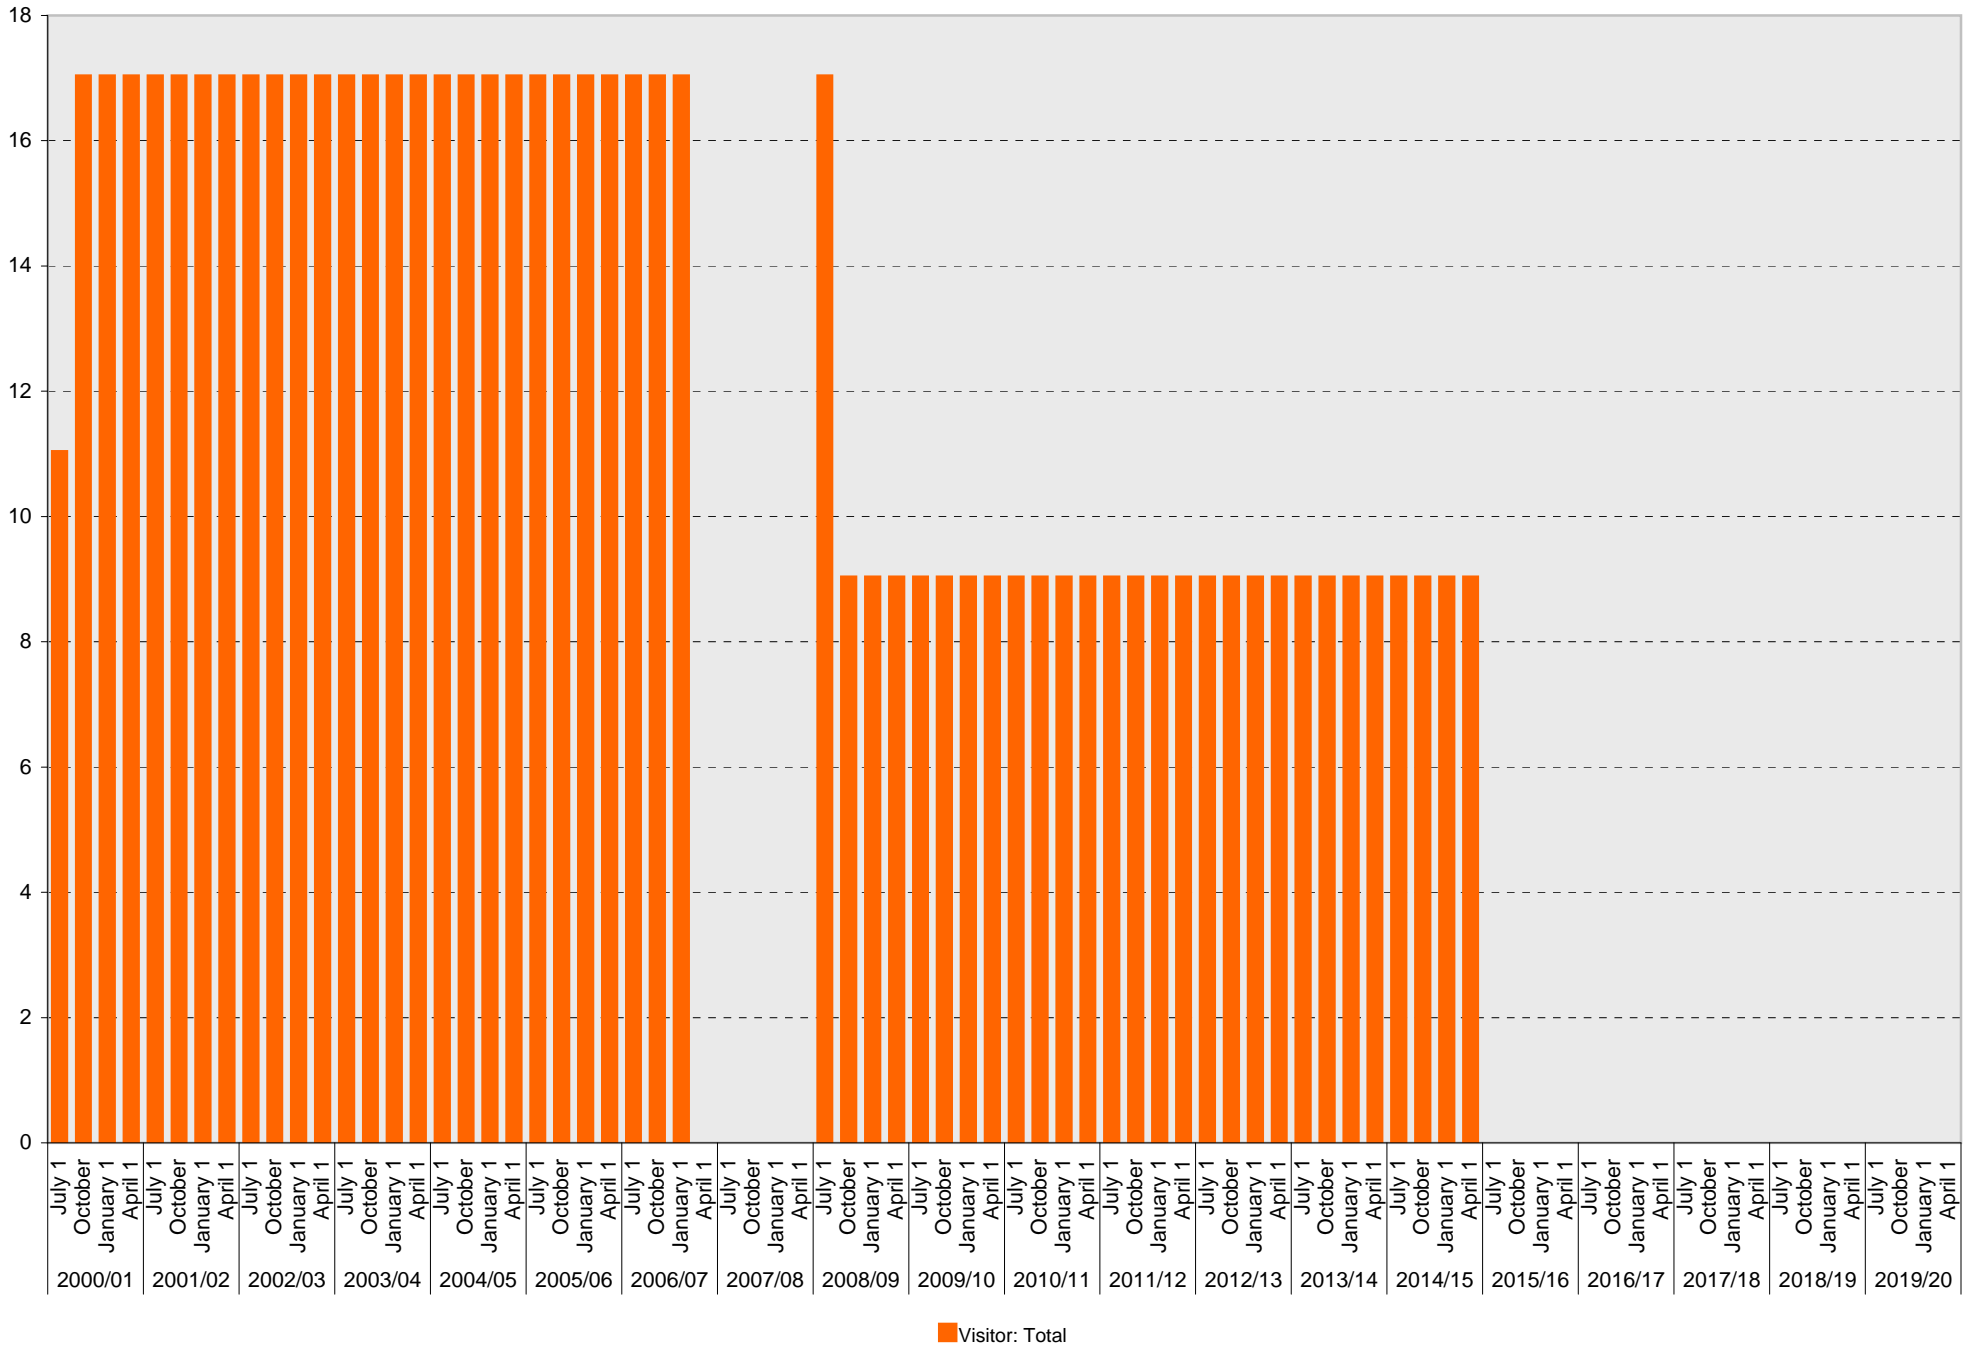

University of California, San Diego Parking Space Inventory

Lot P510: A Parking Spaces

■ A

University of California, San Diego Parking Space Inventory

Lot P510: B Parking Spaces

■ B

University of California, San Diego Parking Space Inventory

Lot P510: S Parking Spaces

University of California, San Diego Parking Space Inventory

Lot P510: Visitor: Meter Parking Spaces

Visitor: Meter

University of California, San Diego Parking Space Inventory

Lot P510: Visitor: Pay and Display Parking Spaces

■ Visitor: Pay and Display

University of California, San Diego Parking Space Inventory

Lot P510: Visitor: Total Parking Spaces

University of California, San Diego Parking Space Inventory

Lot P510: Reserved Parking Spaces