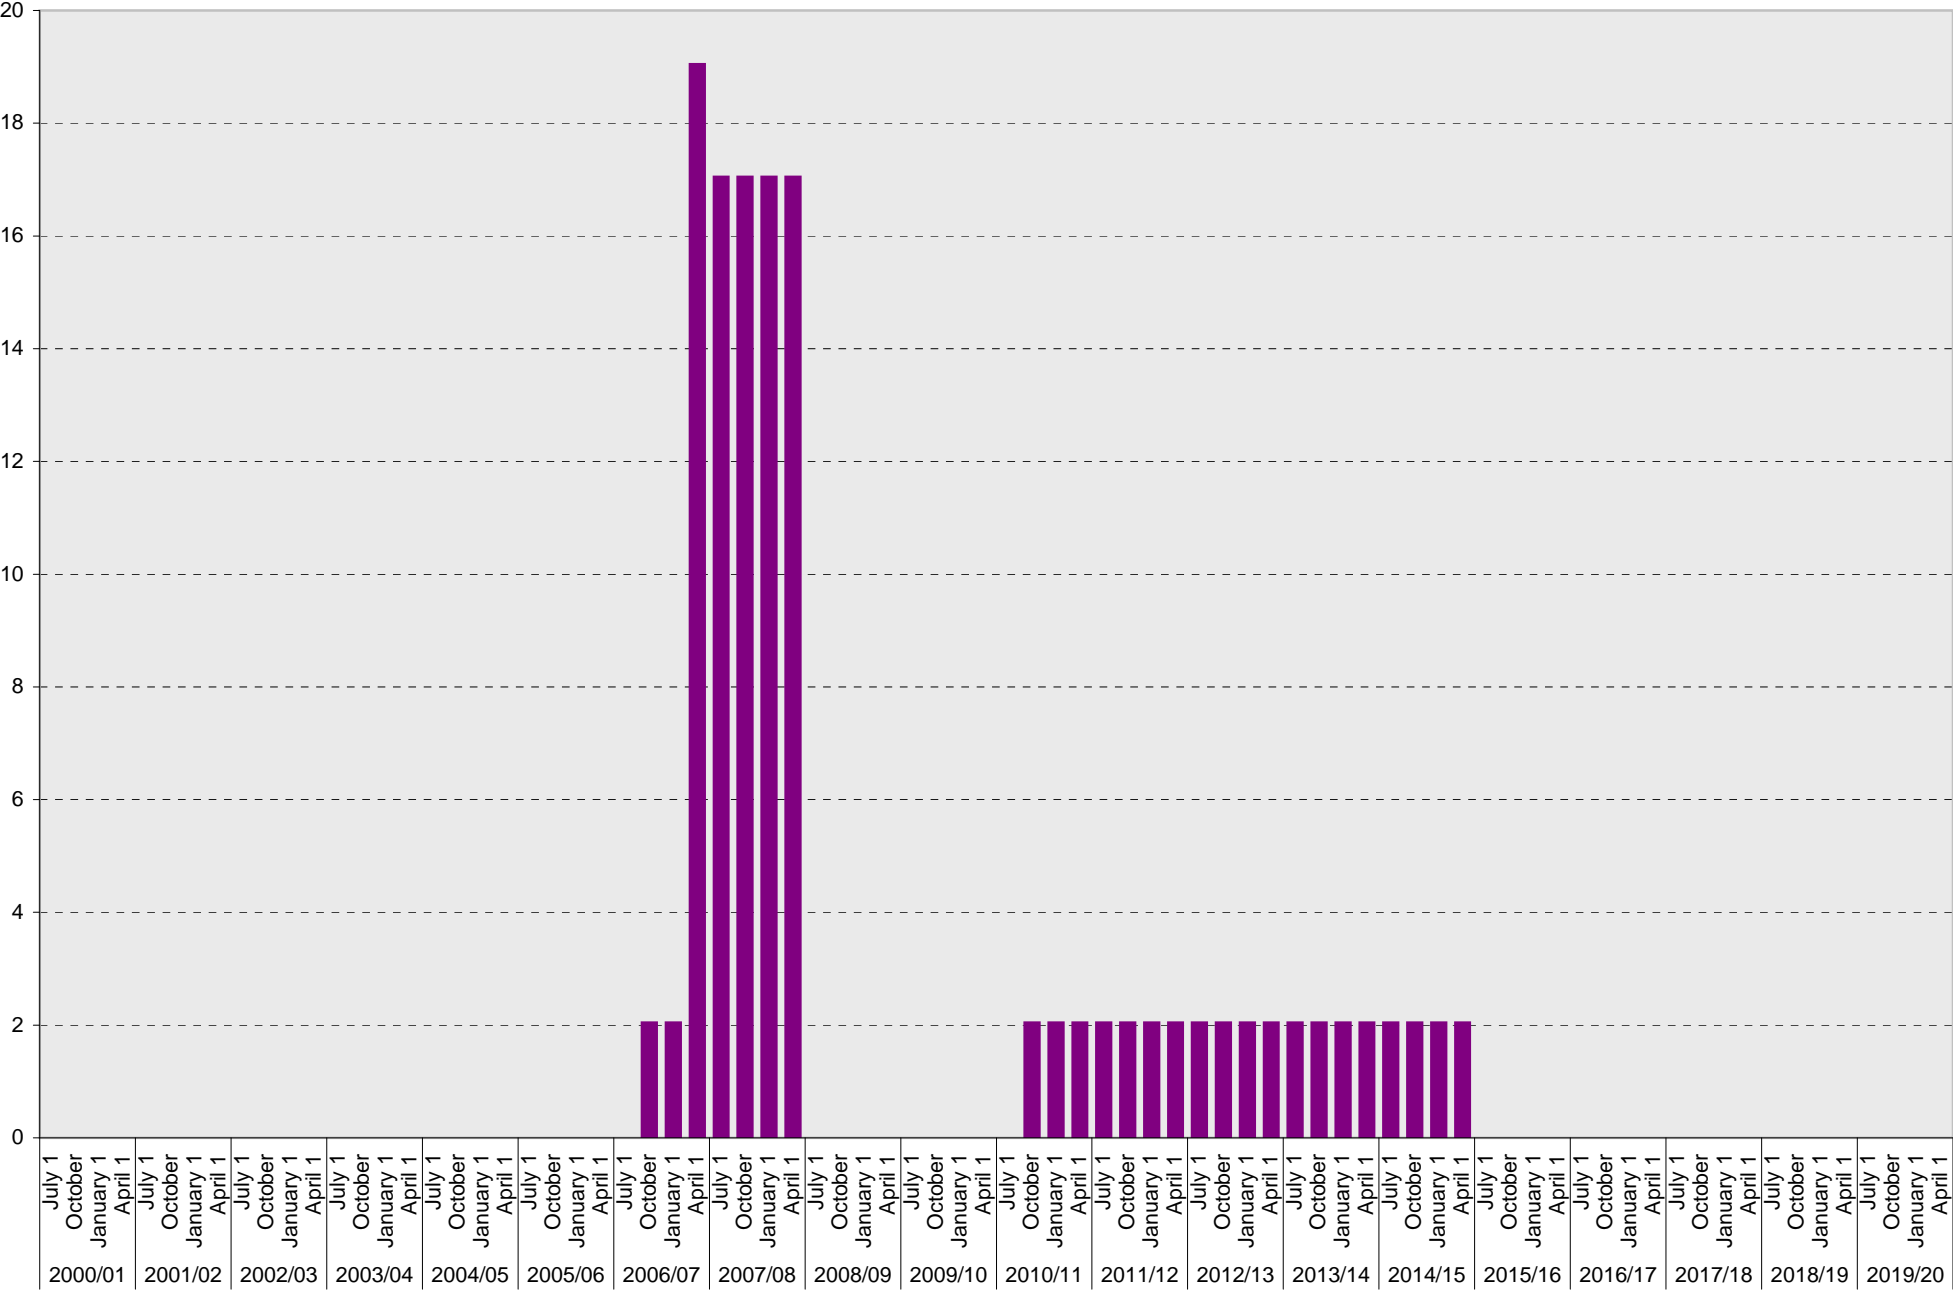

University of California, San Diego Parking Space Inventory

Lot P510: Allocated: Total Parking Spaces

■ Allocated: Total