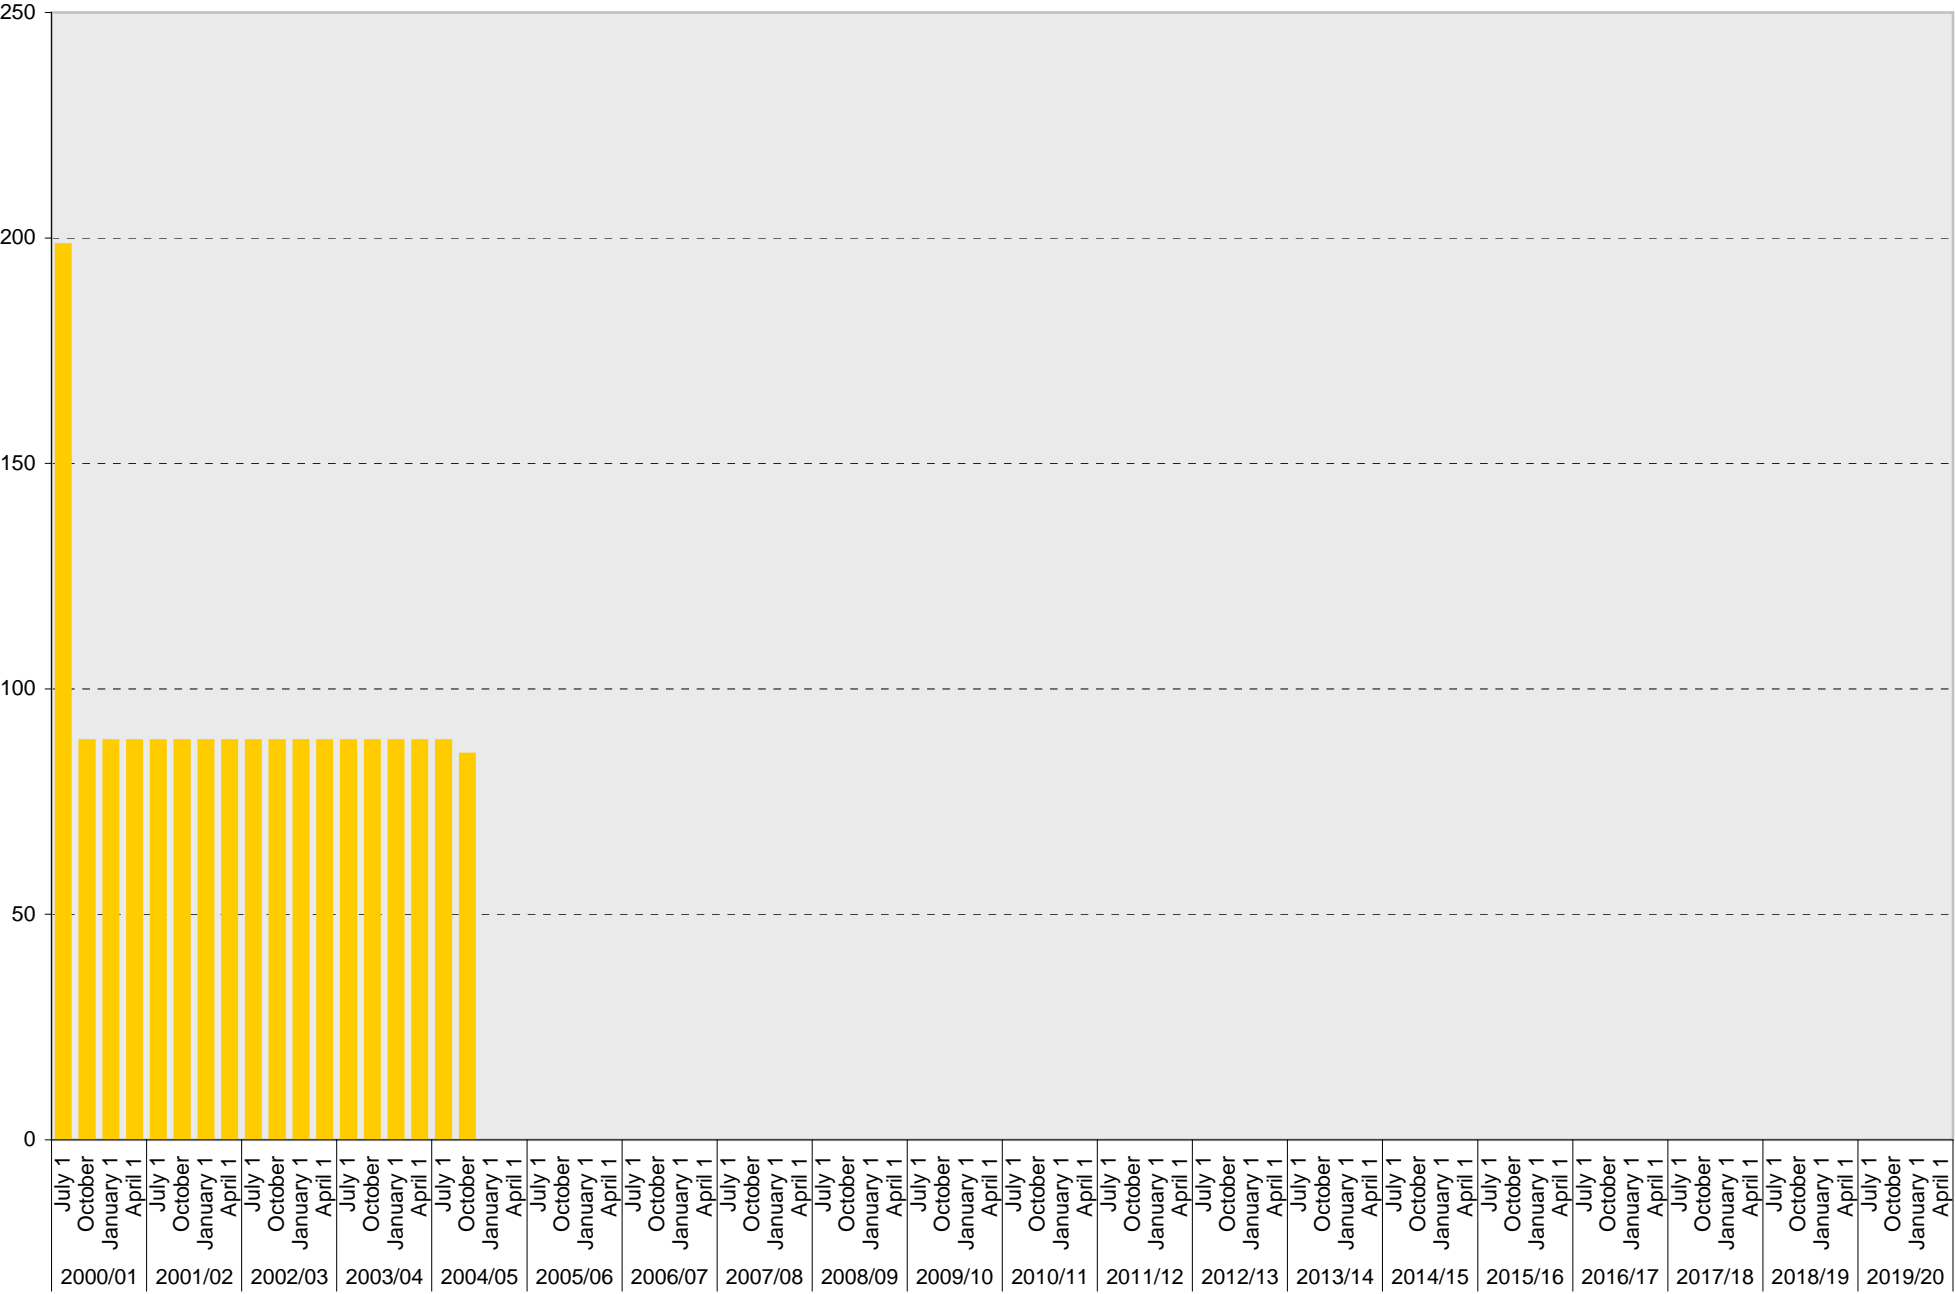

University of California, San Diego Parking Space Inventory

Lot P510: A Parking Spaces

■ A

University of California, San Diego Parking Space Inventory

Lot P510: B Parking Spaces

■ B

University of California, San Diego Parking Space Inventory

Lot P510: S Parking Spaces

University of California, San Diego Parking Space Inventory

Lot P510: Visitor: Meter Parking Spaces

Visitor: Meter

University of California, San Diego Parking Space Inventory

Lot P510: Visitor: Pay and Display Parking Spaces