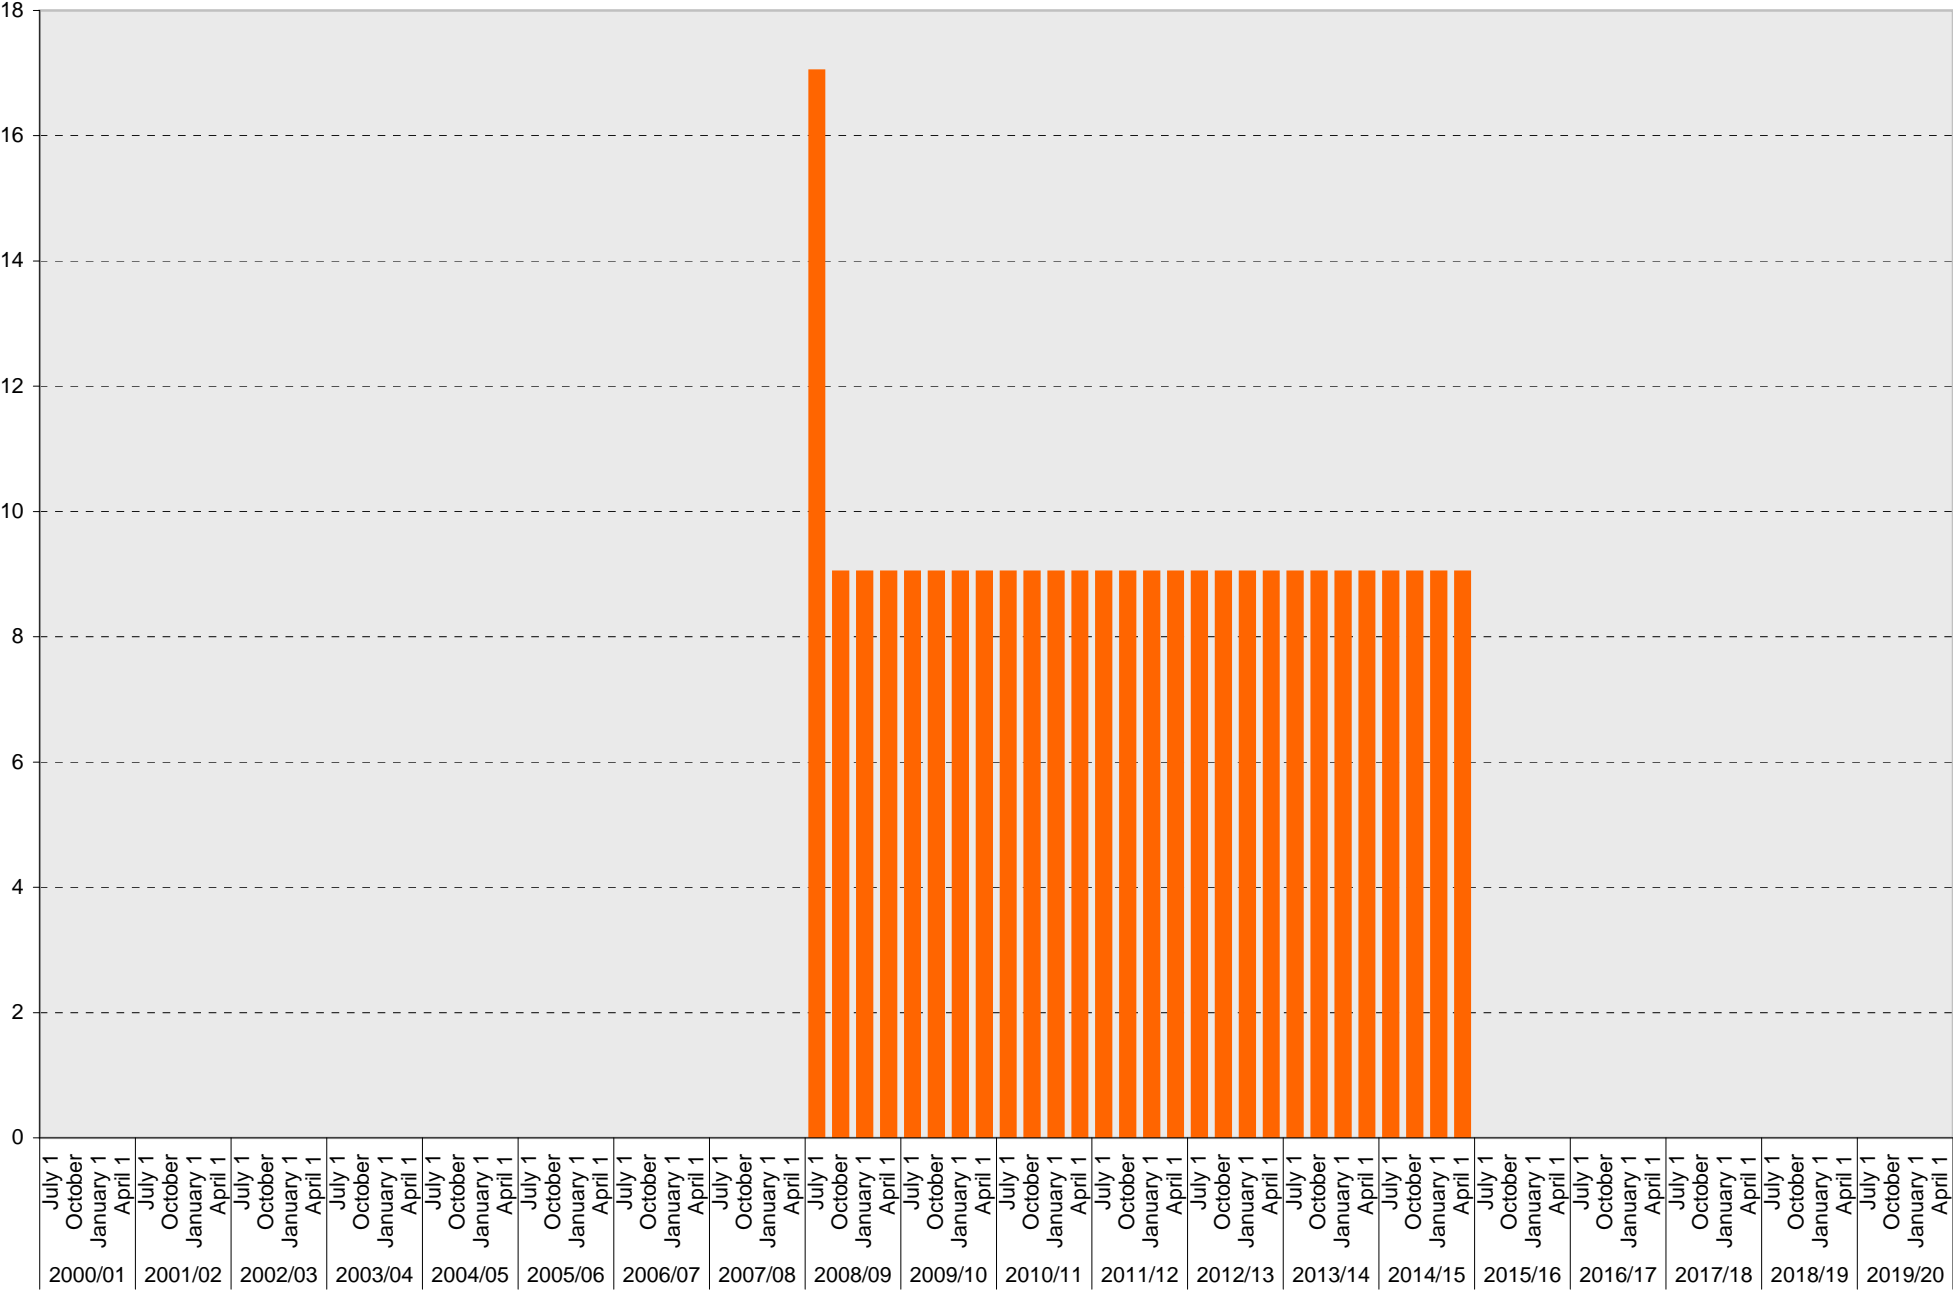

University of California, San Diego Parking Space Inventory

Lot P510: A Parking Spaces

■ A

University of California, San Diego Parking Space Inventory

Lot P510: B Parking Spaces

■ B

University of California, San Diego Parking Space Inventory

Lot P510: S Parking Spaces

University of California, San Diego Parking Space Inventory

Lot P510: Visitor: Meter Parking Spaces

Visitor: Meter

University of California, San Diego Parking Space Inventory

Lot P510: Visitor: Pay and Display Parking Spaces

■ Visitor: Pay and Display

University of California, San Diego Parking Space Inventory

Lot P510: Visitor: Total Parking Spaces

University of California, San Diego Parking Space Inventory

Lot P510: Reserved Parking Spaces