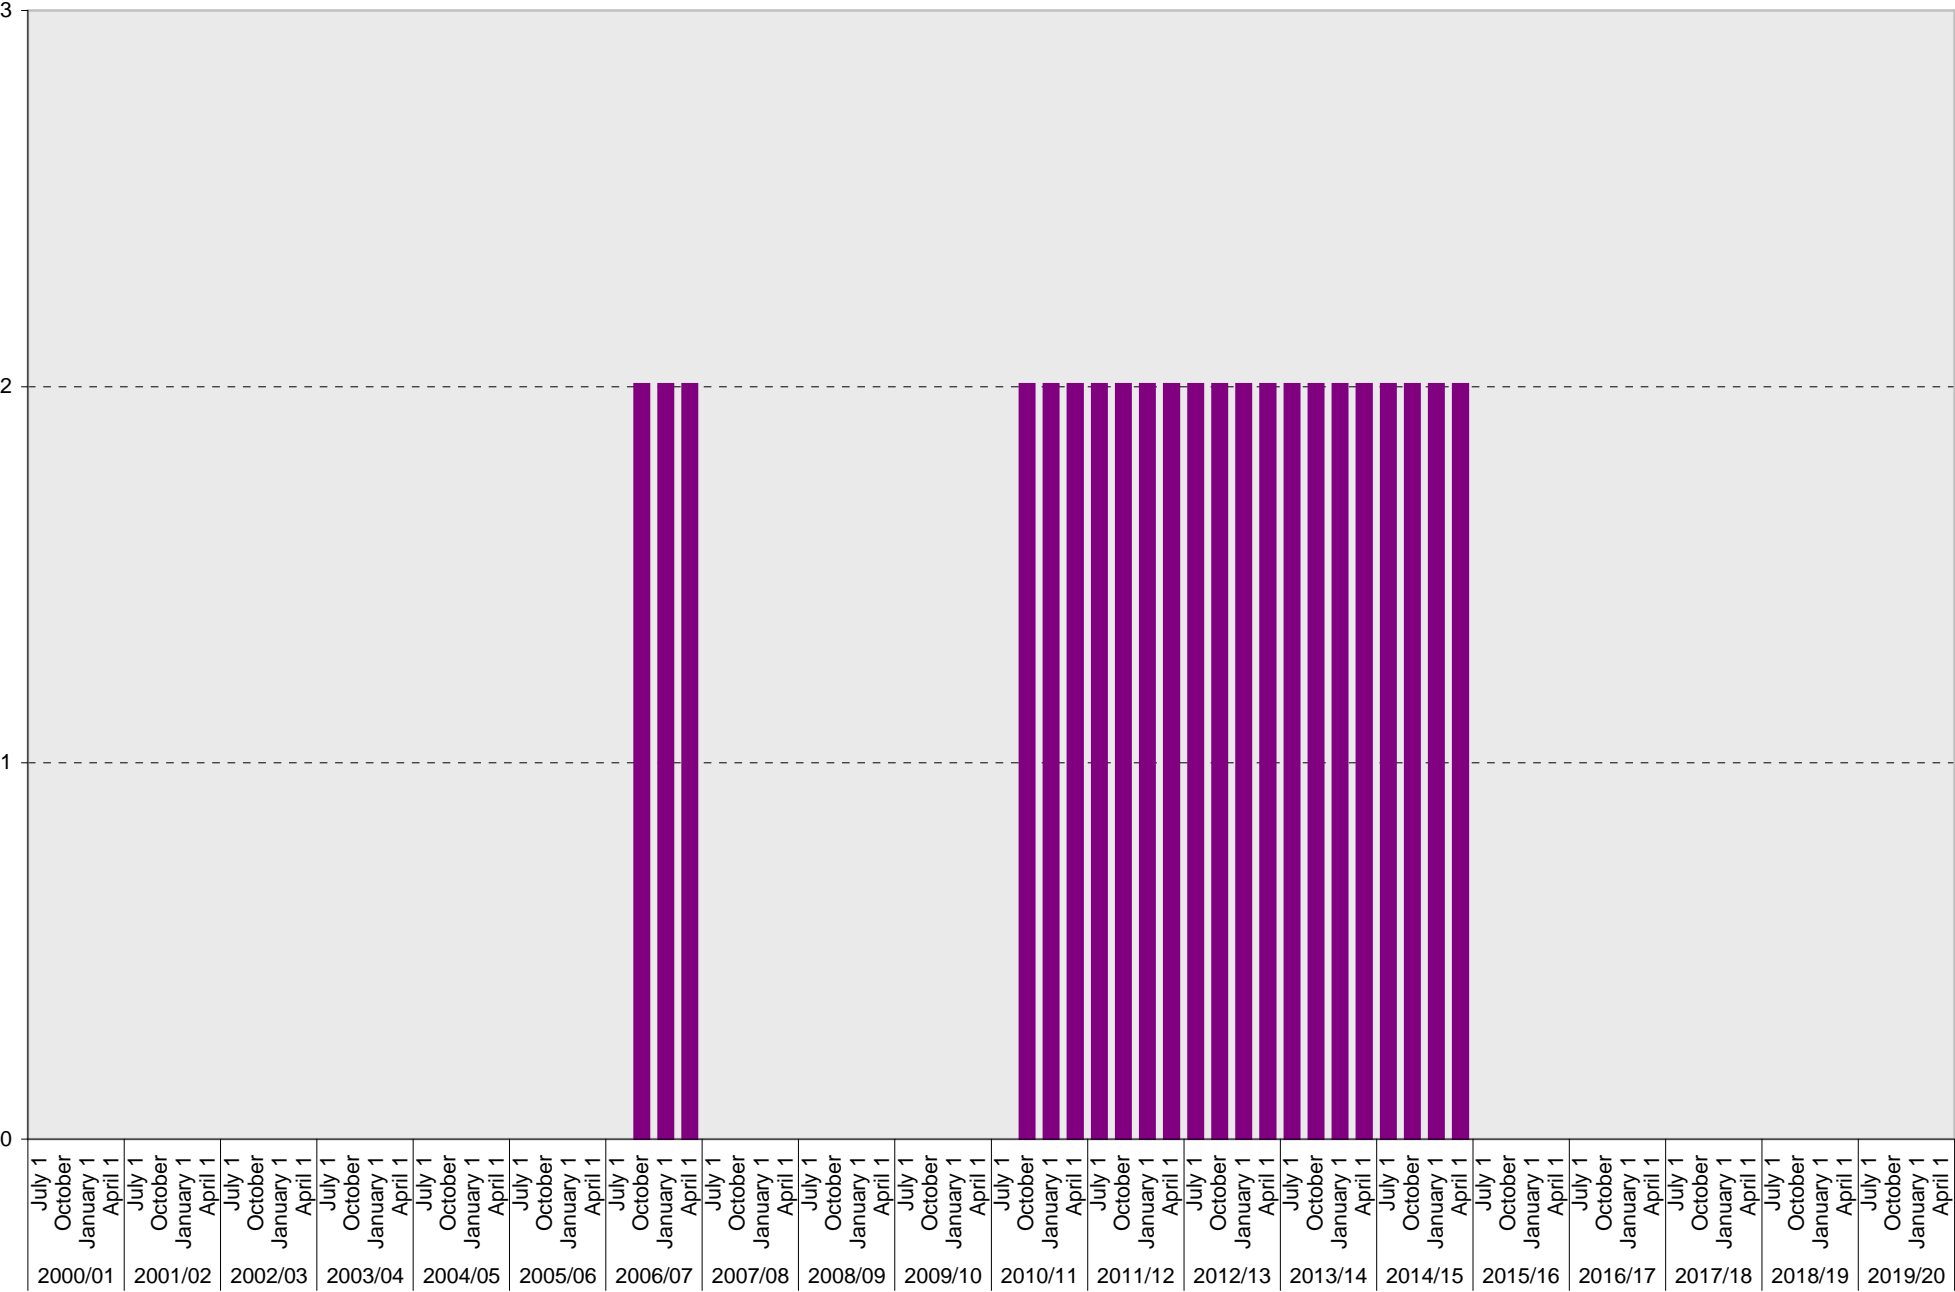

University of California, San Diego Parking Space Inventory

Lot P510: Allocated: B Carpool Parking Spaces

■ Allocated