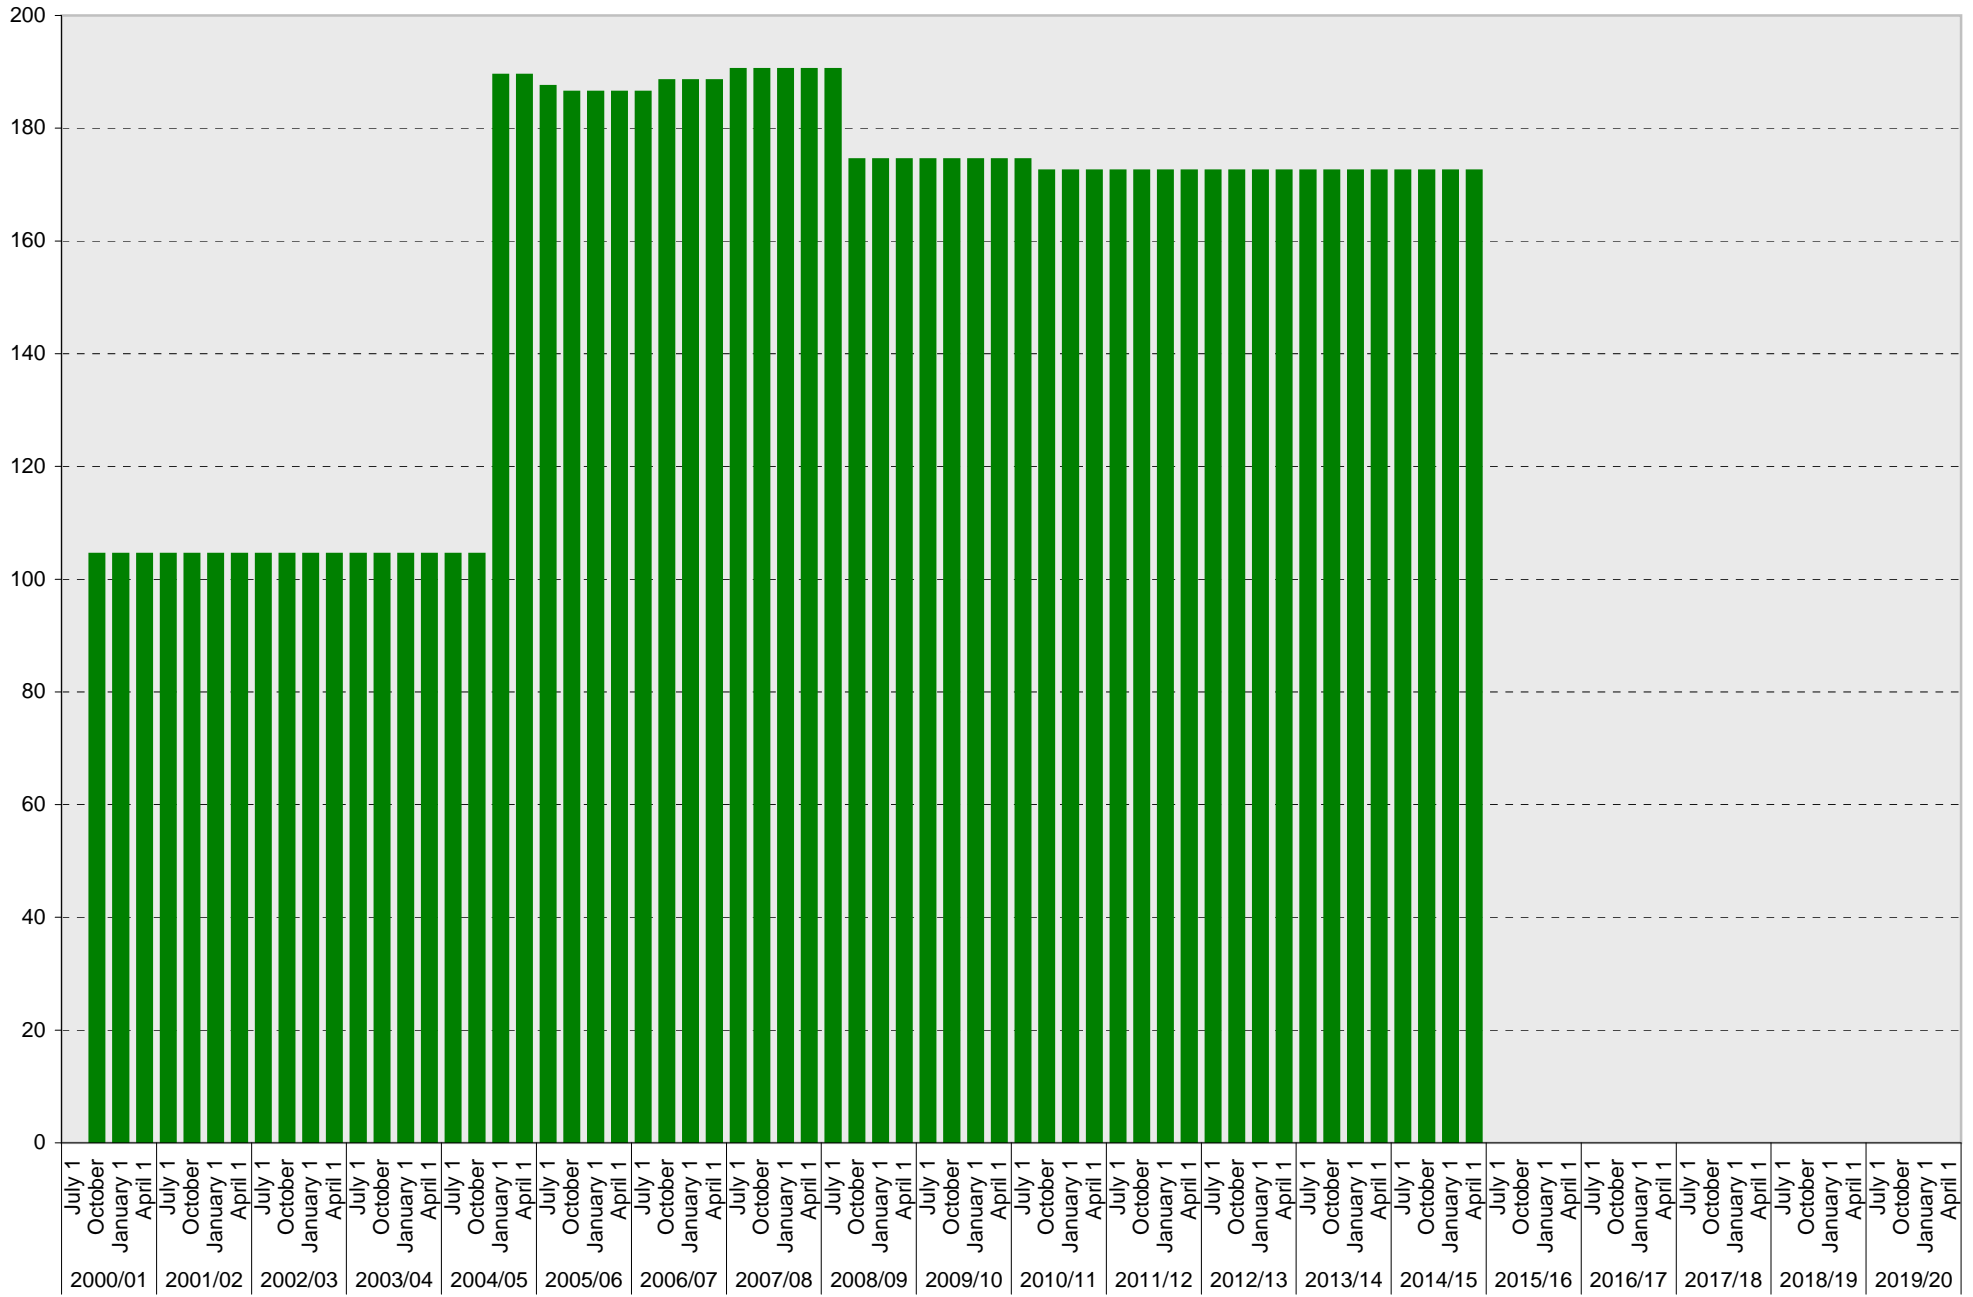

University of California, San Diego Parking Space Inventory

Lot P510: A Parking Spaces

■ A

University of California, San Diego Parking Space Inventory

Lot P510: B Parking Spaces

■ B

University of California, San Diego Parking Space Inventory

Lot P510: S Parking Spaces

University of California, San Diego Parking Space Inventory

Lot P510: Visitor: Meter Parking Spaces

Visitor: Meter

University of California, San Diego Parking Space Inventory

Lot P510: Visitor: Pay and Display Parking Spaces

■ Visitor: Pay and Display

University of California, San Diego Parking Space Inventory

Lot P510: Visitor: Total Parking Spaces

University of California, San Diego Parking Space Inventory

Lot P510: Reserved Parking Spaces