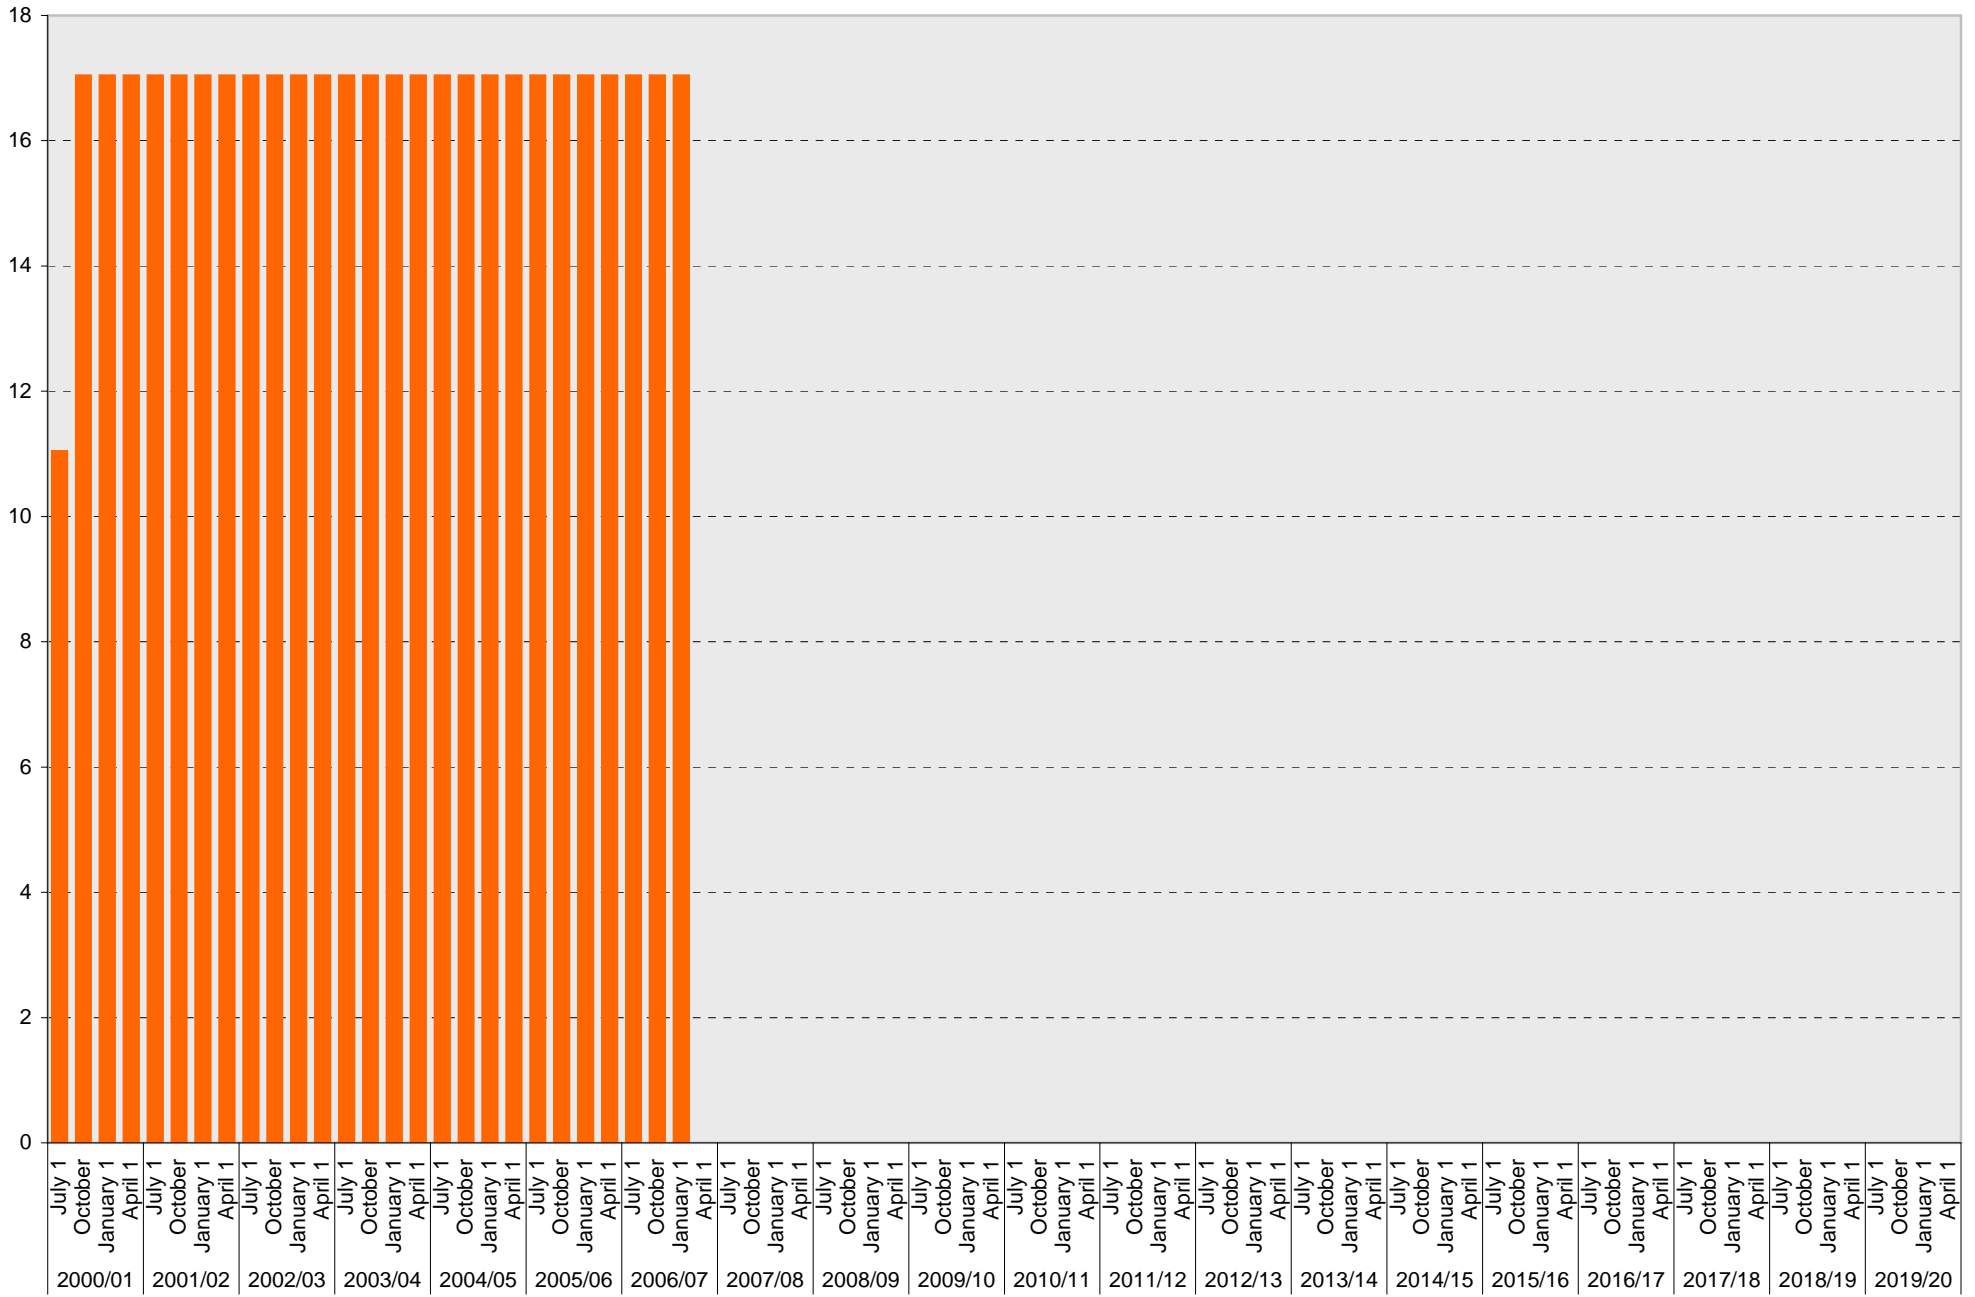

University of California, San Diego Parking Space Inventory

Lot P510: A Parking Spaces

■ A

University of California, San Diego Parking Space Inventory

Lot P510: B Parking Spaces

■ B

University of California, San Diego Parking Space Inventory

Lot P510: S Parking Spaces

University of California, San Diego Parking Space Inventory

Lot P510: Visitor: Meter Parking Spaces

Visitor: Meter

University of California, San Diego Parking Space Inventory

Lot P510: Visitor: Pay and Display Parking Spaces