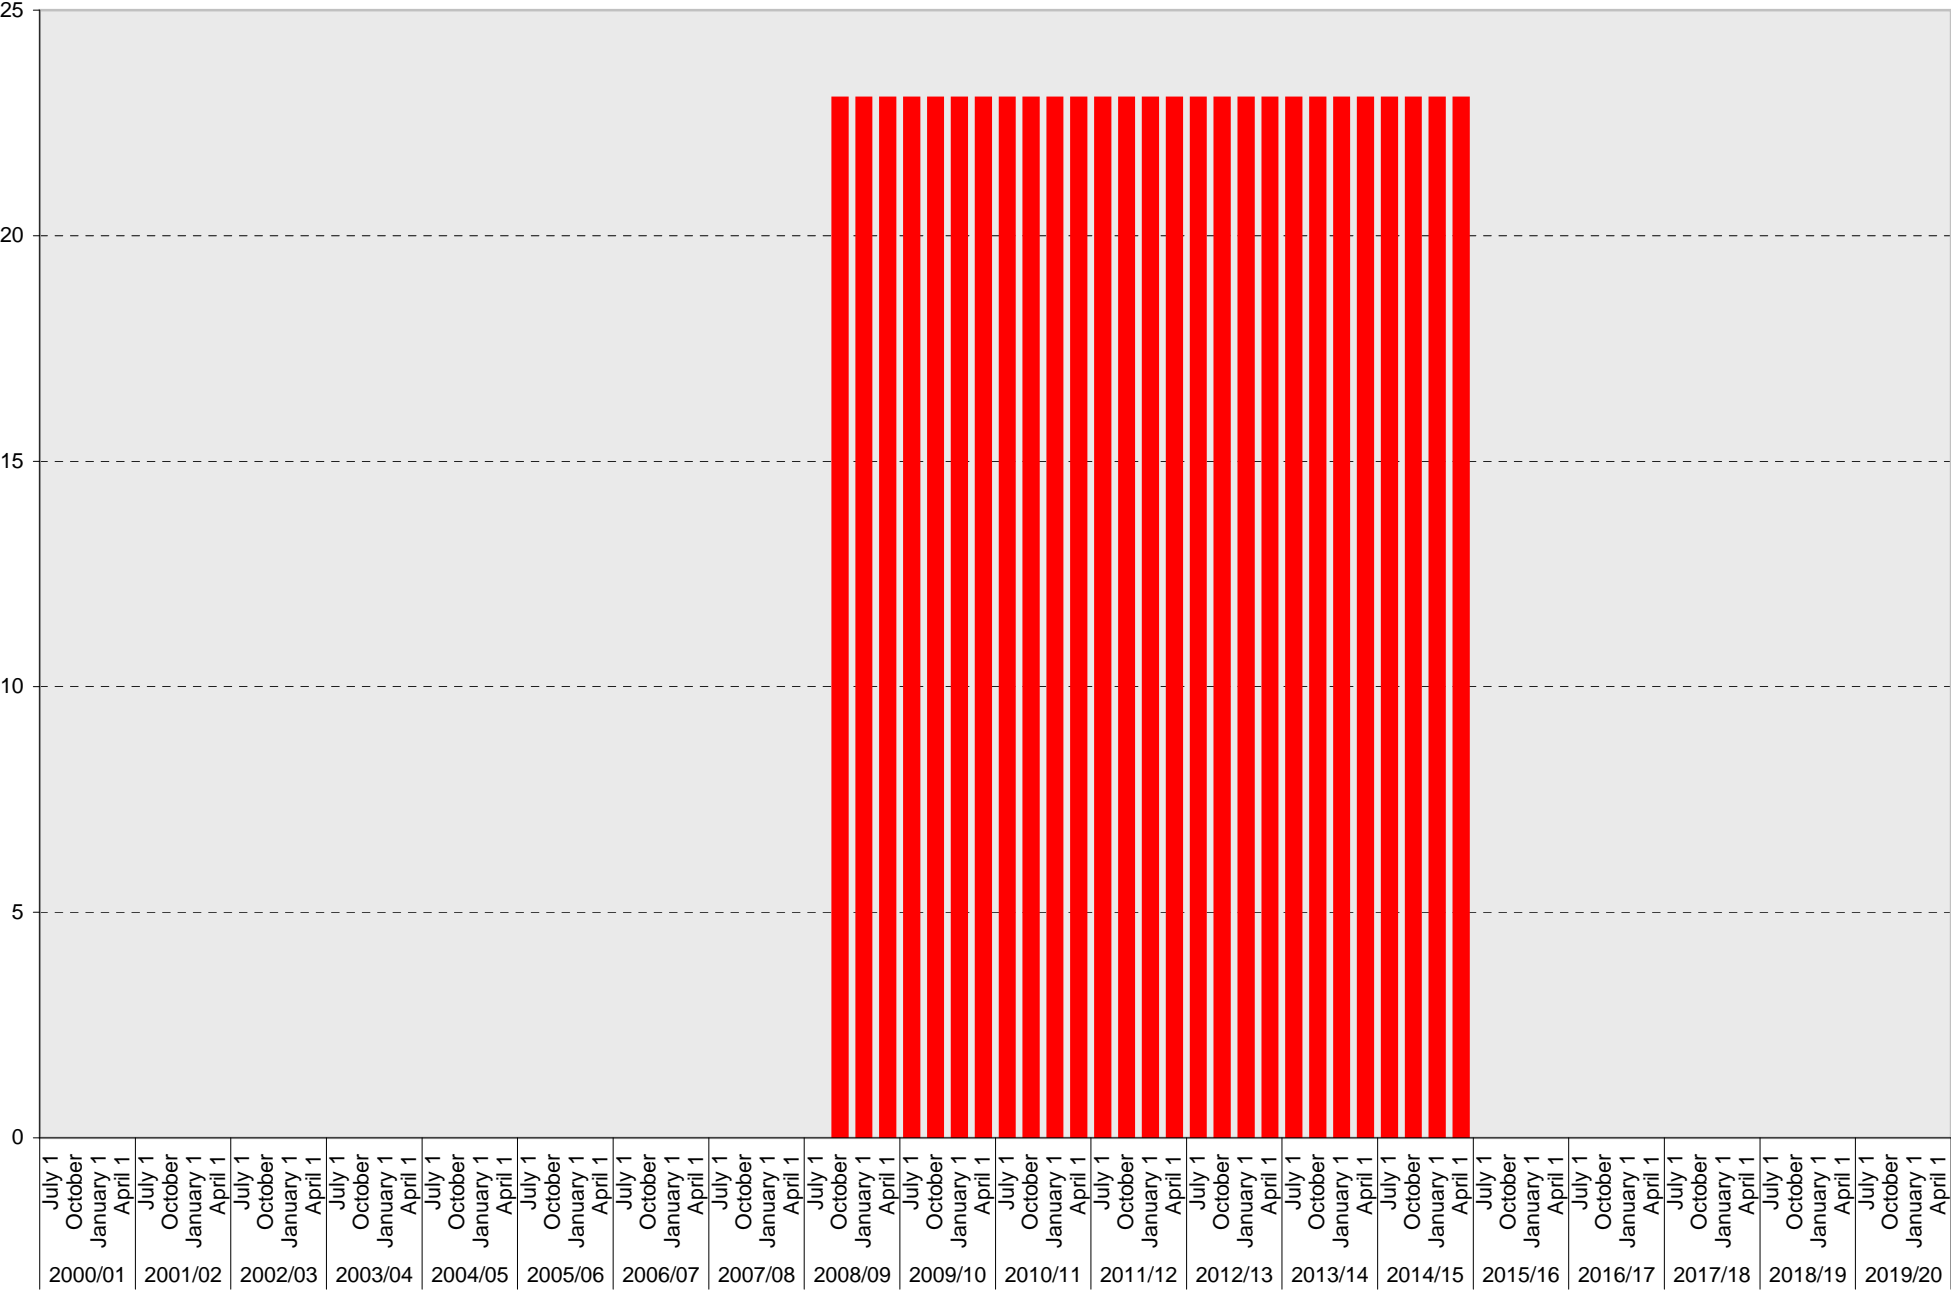

University of California, San Diego Parking Space Inventory

Lot P510: A Parking Spaces

■ A

University of California, San Diego Parking Space Inventory

Lot P510: B Parking Spaces

■ B

University of California, San Diego Parking Space Inventory

Lot P510: S Parking Spaces

University of California, San Diego Parking Space Inventory

Lot P510: Visitor: Meter Parking Spaces

Visitor: Meter

University of California, San Diego Parking Space Inventory

Lot P510: Visitor: Pay and Display Parking Spaces