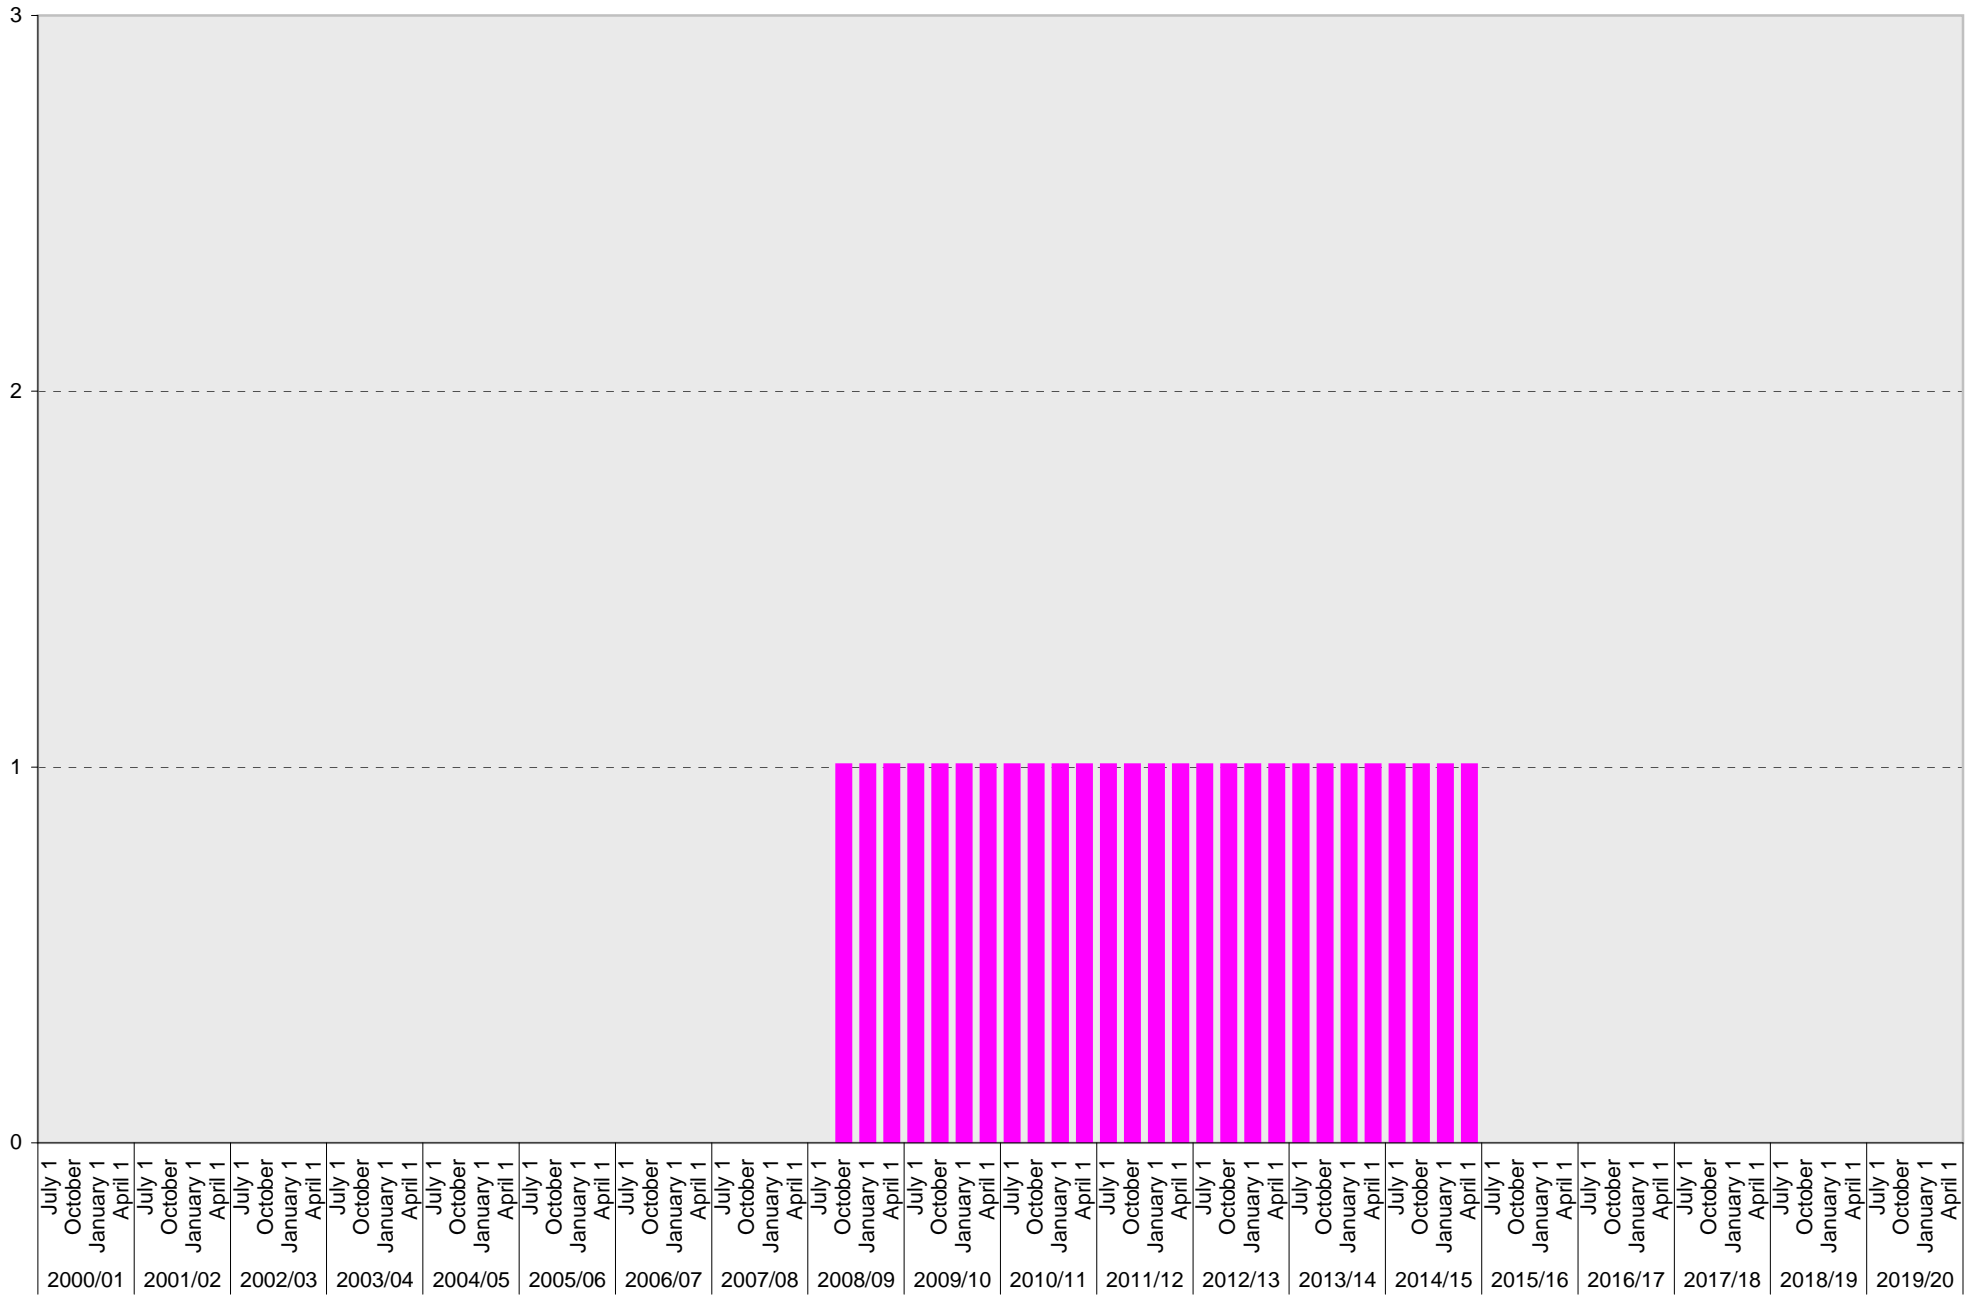

■ Accessible

University of California, San Diego Parking Space Inventory

Lot P510: Total Parking Spaces

■ Total

University of California, San Diego Parking Space Inventory

Lot P510: Motorcycle Parking Sections

Motorcycle

University of California, San Diego Parking Space Inventory
 Lot P510: Visitor Parking Spaces

Date		Visitor Parking Spaces			
		Meter	Pay and Display	Pay by Space	Pay upon Exit
2000/01	July 1	11			
	October 1	17			
	January 1	17			
	April 1	17			
2001/02	July 1	17			
	October 1	17			
	January 1	17			
	April 1	17			
2002/03	July 1	17			
	October 1	17			
	January 1	17			
	April 1	17			
2003/04	July 1	17			
	October 1	17			
	January 1	17			
	April 1	17			
2004/05	July 1	17			
	October 1	17			
	January 1	17			
	April 1	17			
2005/06	July 1	17			
	October 1	17			
	January 1	17			
	April 1	17			
2006/07	July 1	17			
	October 1	17			
	January 1	17			
	April 1	17			
2007/08	July 1				
	October 1				
	January 1				
	April 1				
2008/09	July 1		17		
	October 1		9		
	January 1		9		
	April 1		9		
2009/10	July 1		9		
	October 1		9		
	January 1		9		
	April 1		9		

Date		Visitor Parking Spaces			
		Meter	Pay and Display	Pay by Space	Pay upon Exit
2010/11	July 1		9		
	October 1		9		
	January 1		9		
	April 1		9		
2011/12	July 1		9		
	October 1		9		
	January 1		9		
	April 1		9		
2012/13	July 1		9		
	October 1		9		
	January 1		9		
	April 1		9		
2013/14	July 1		9		
	October 1		9		
	January 1		9		
	April 1		9		
2014/15	July 1		9		
	October 1		9		
	January 1		9		
	April 1		9		
2015/16	July 1				
	October 1				
	January 1				
	April 1				
2016/17	July 1				
	October 1				
	January 1				
	April 1				
2017/18	July 1				
	October 1				
	January 1				
	April 1				
2018/19	July 1				
	October 1				
	January 1				
	April 1				
2019/20	July 1				
	October 1				
	January 1				
	April 1				