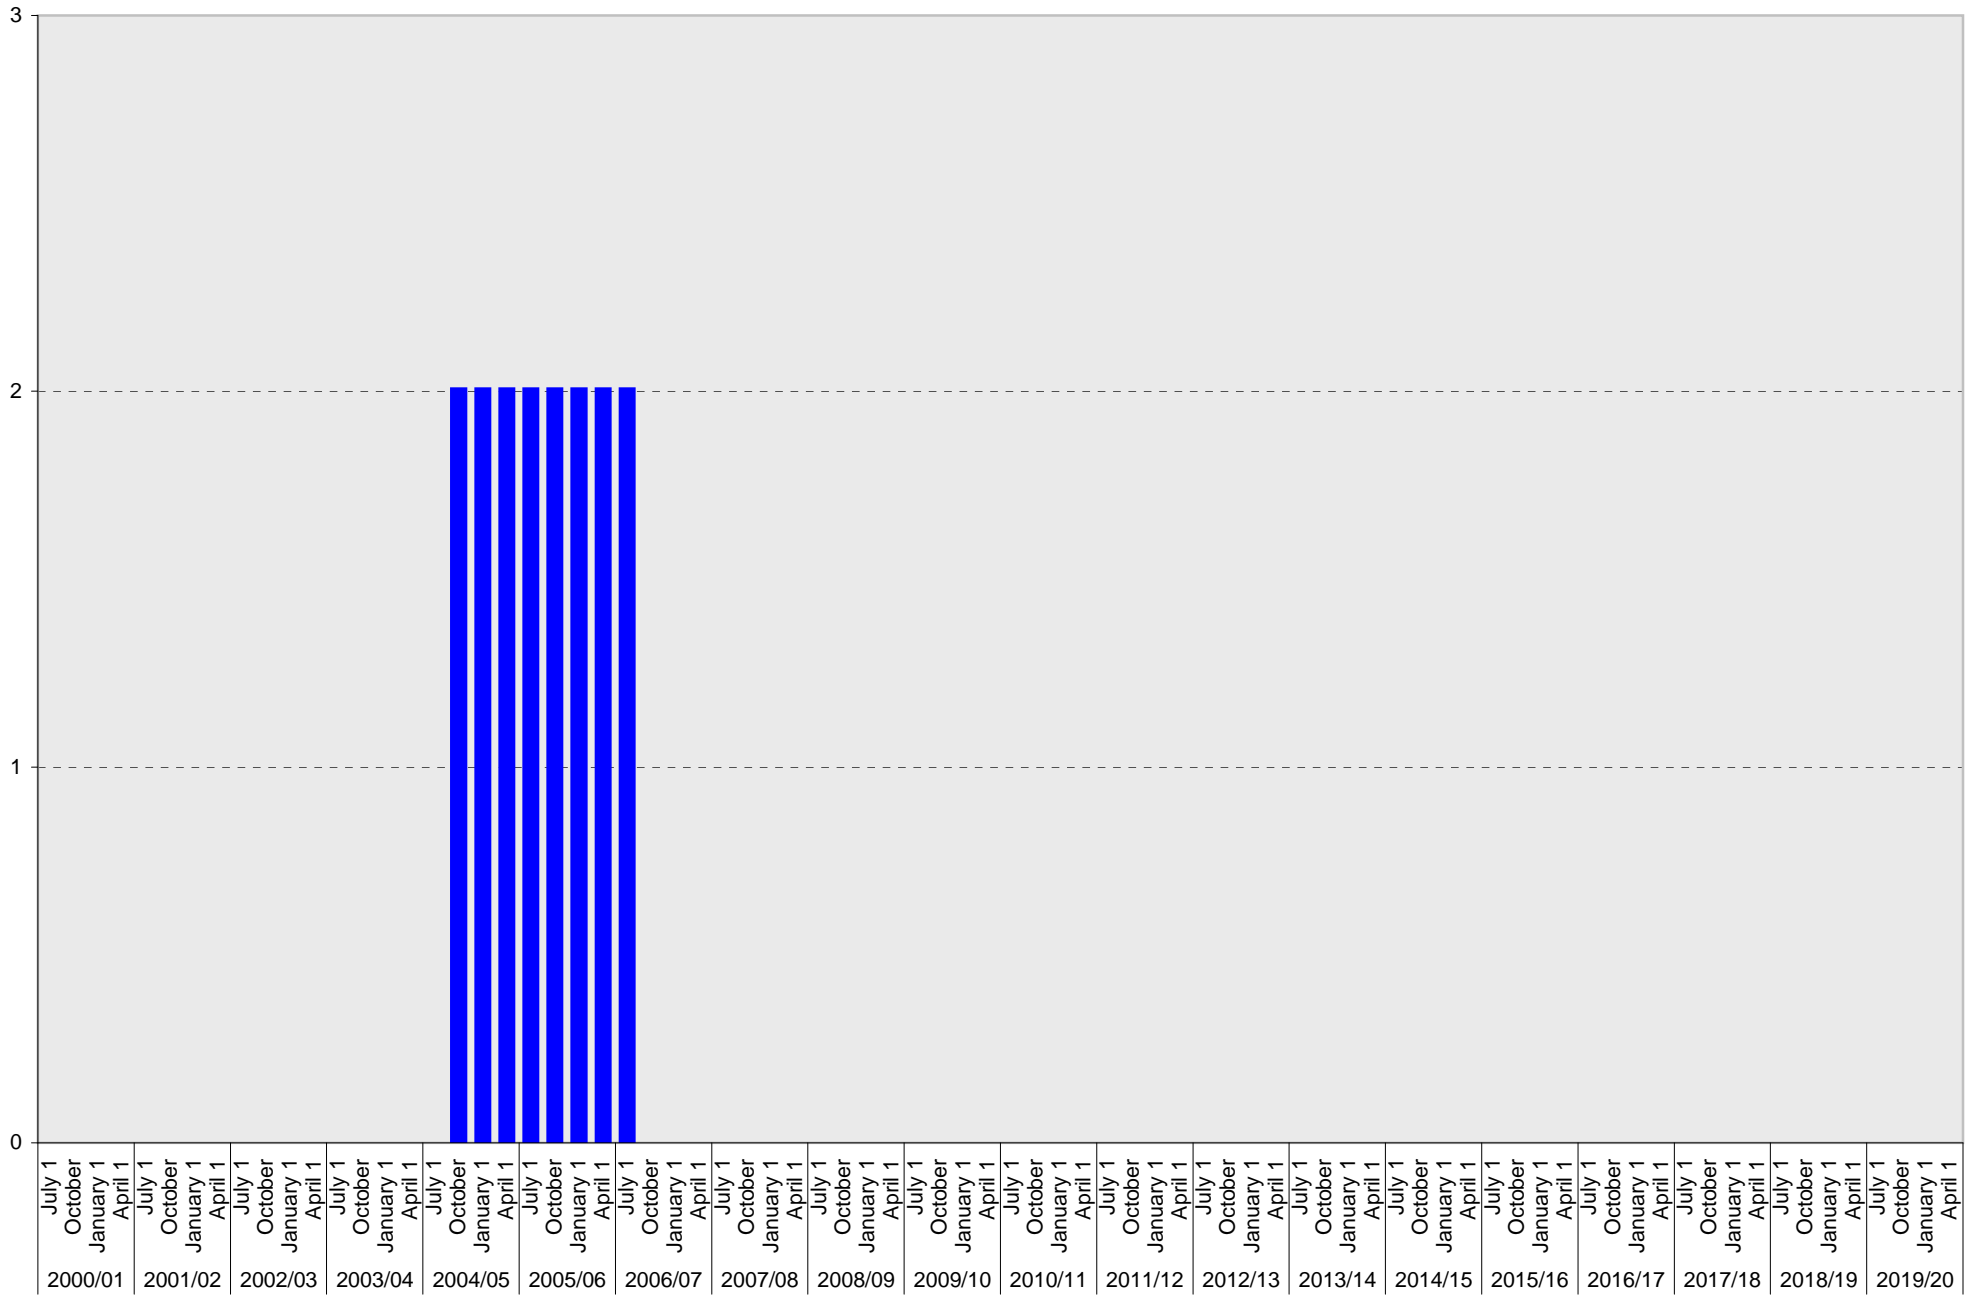

■ Allocated

University of California, San Diego Parking Space Inventory

Lot P510: Allocated: Total Parking Spaces

■ Allocated: Total

University of California, San Diego Parking Space Inventory

Lot P510: Accessible Parking Spaces