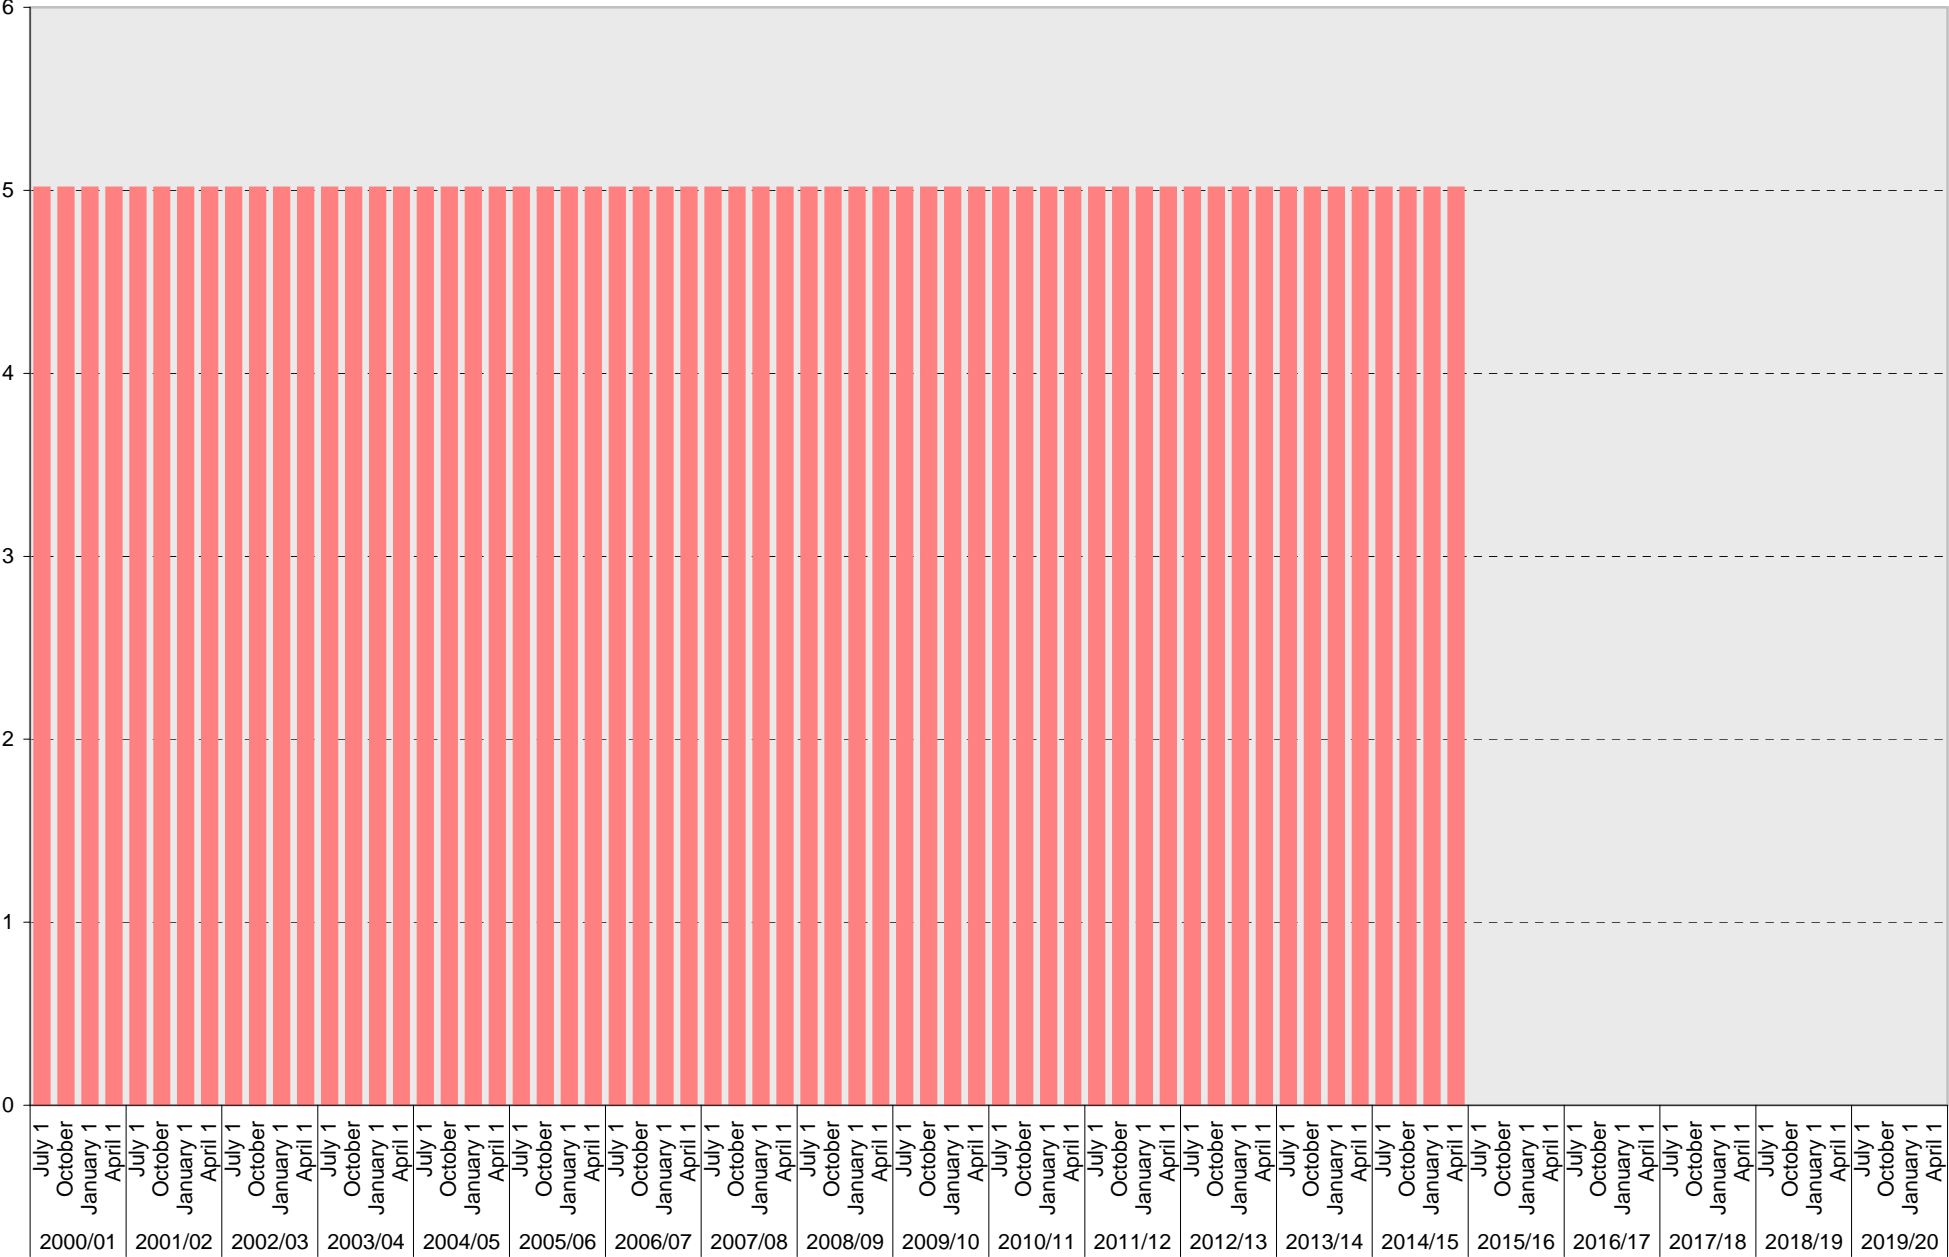

University of California, San Diego Parking Space Inventory
Lot P509: Service Yard Parking Spaces

■ Service Yard

University of California, San Diego Parking Space Inventory

Lot P509: Total Parking Spaces

■ Total

University of California, San Diego Parking Space Inventory
Lot P509

Date		Parking Spaces										Motorcycle Parking Sections	
		A	B	S	Visitor	Reserved	Allocated	Accessible	UC Vehicle	Service Yard	Loading		Total
2000/01	July 1									5		5	
	October 1									5		5	
	January 1									5		5	
	April 1									5		5	
2001/02	July 1									5		5	
	October 1									5		5	
	January 1									5		5	
	April 1									5		5	
2002/03	July 1									5		5	
	October 1									5		5	
	January 1									5		5	
	April 1									5		5	
2003/04	July 1									5		5	
	October 1									5		5	
	January 1									5		5	
	April 1									5		5	
2004/05	July 1									5		5	
	October 1									5		5	
	January 1									5		5	
	April 1									5		5	
2005/06	July 1									5		5	
	October 1									5		5	
	January 1									5		5	
	April 1									5		5	
2006/07	July 1									5		5	
	October 1									5		5	
	January 1									5		5	
	April 1									5		5	
2007/08	July 1									5		5	
	October 1									5		5	
	January 1									5		5	
	April 1									5		5	
2008/09	July 1									5		5	
	October 1									5		5	
	January 1									5		5	
	April 1									5		5	
2009/10	July 1									5		5	
	October 1									5		5	
	January 1									5		5	
	April 1									5		5	