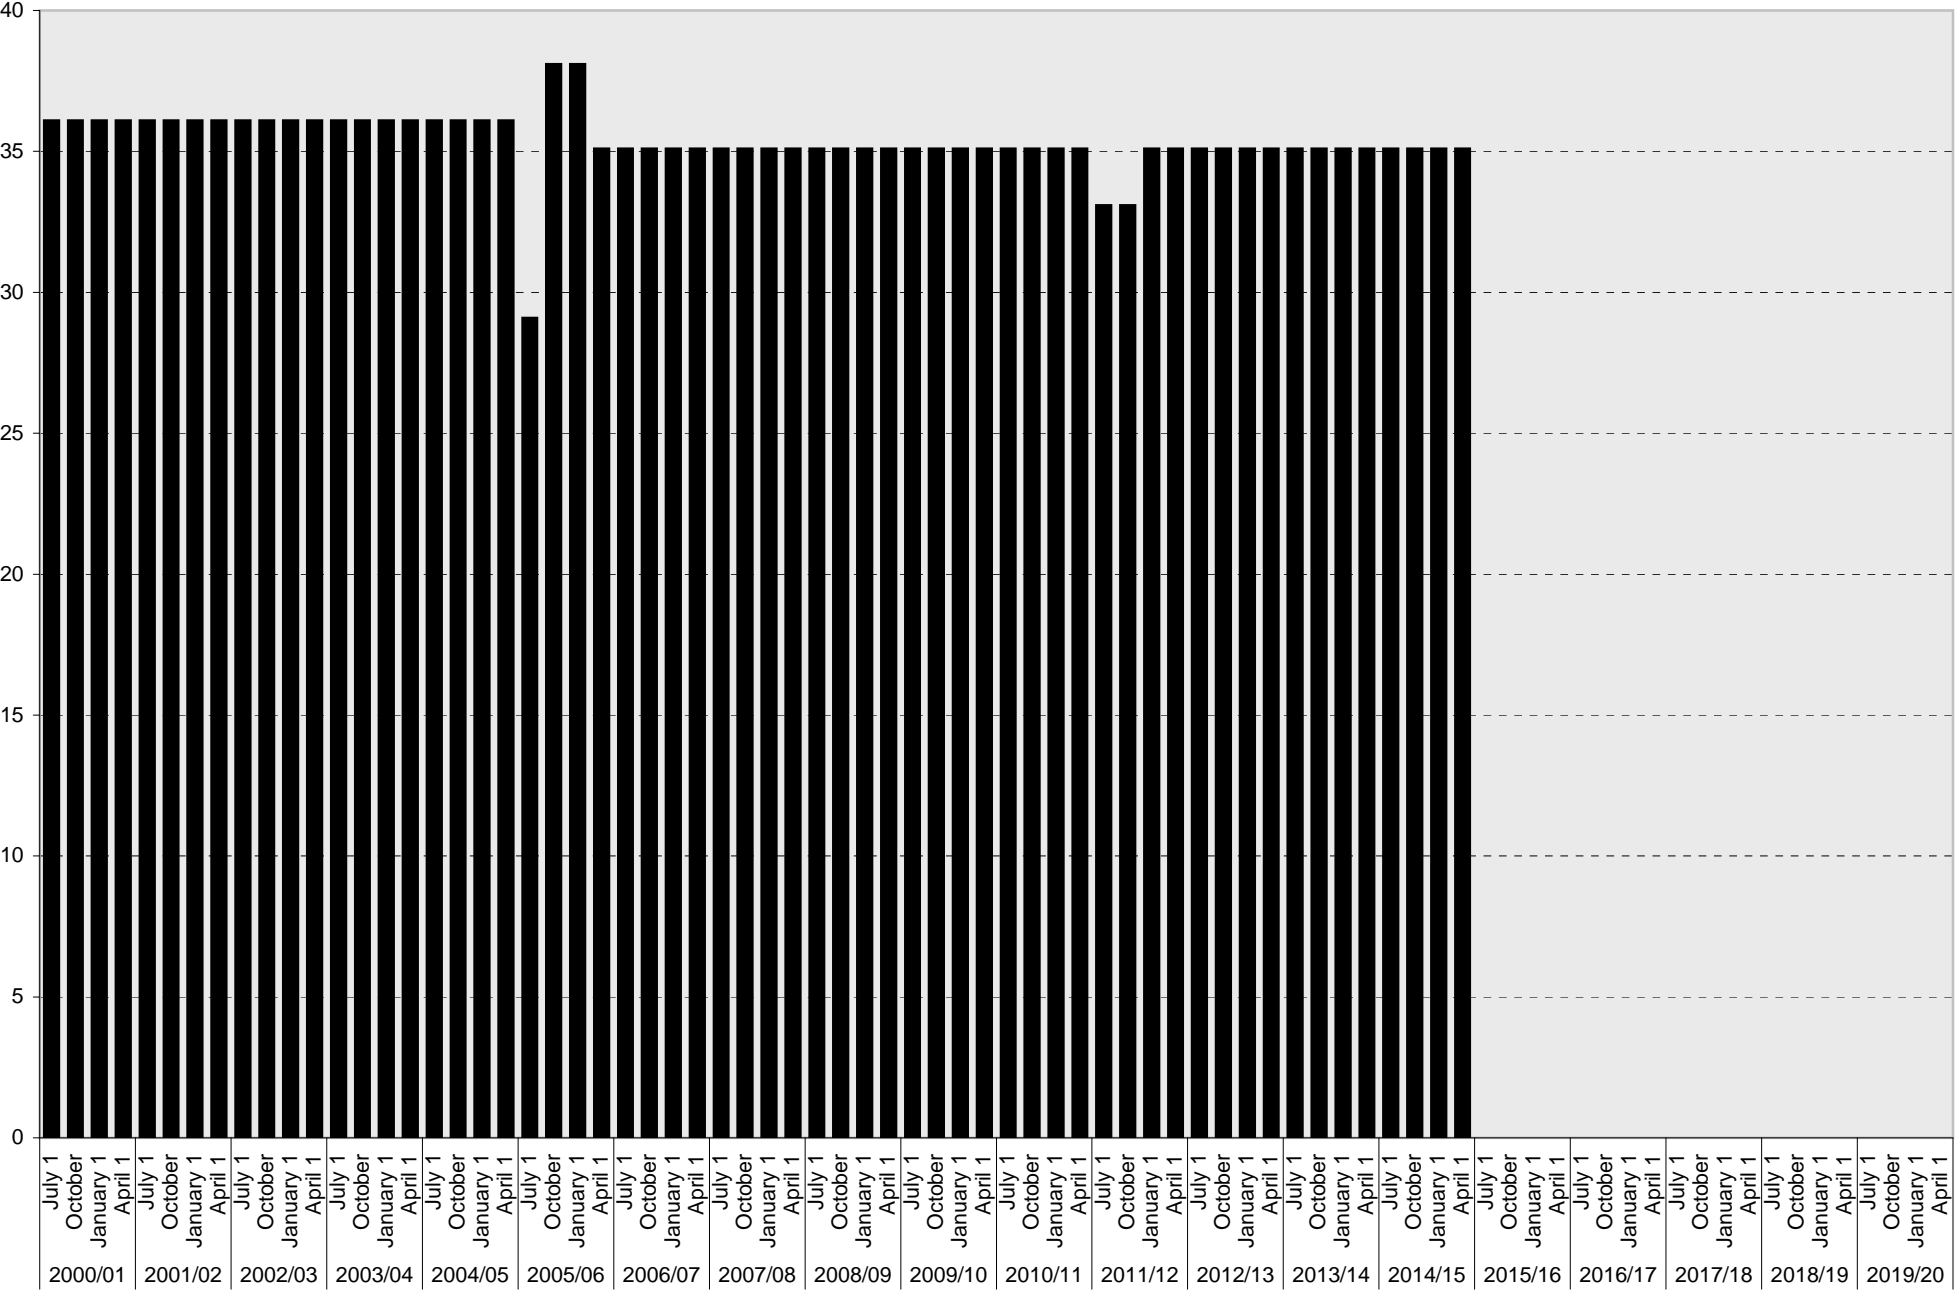

Lot P508: Total Parking Spaces

■ Total

University of California, San Diego Parking Space Inventory
Lot P508

Date		Parking Spaces										Motorcycle Parking Sections	
		A	B	S	Visitor	Reserved	Allocated	Accessible	UC Vehicle	Service Yard	Loading		Total
2000/01	July 1	25			3	6		2				36	
	October 1	24			3	7		2				36	
	January 1	24			3	7		2				36	
	April 1	24			3	7		2				36	
2001/02	July 1	25			3	6		2				36	
	October 1	22			3	6		2		3		36	
	January 1	22			3	6		2		3		36	
	April 1	22			3	6		2		3		36	
2002/03	July 1	22			3	6		2		3		36	
	October 1	23			3	5		2		3		36	
	January 1	23			3	5		2		3		36	
	April 1	23			3	5		2		3		36	
2003/04	July 1	23			3	5		2		3		36	
	October 1	21			3	7		2		3		36	
	January 1	21			3	7		2		3		36	
	April 1	21			3	7		2		3		36	
2004/05	July 1	21			3	7		2		3		36	
	October 1	17			3	11		2		3		36	
	January 1	17			3	11		2		3		36	
	April 1	19			3	9		2		3		36	
2005/06	July 1	10			3	10		3		3		29	
	October 1	22			3	6		4		3		38	
	January 1	22			3	6		4		3		38	
	April 1	13			3	6		10		3		35	
2006/07	July 1	13			3	6		10		3		35	
	October 1	13			3	6		10		3		35	
	January 1	13			3	6		10		3		35	
	April 1	13			3	6		10		3		35	
2007/08	July 1	13			3	6		10		3		35	
	October 1	14			3	5		10		3		35	
	January 1	14			3	5		10		3		35	
	April 1	14			3	5		10		3		35	
2008/09	July 1	14			3	5		10		3		35	
	October 1	14			3	5		10		3		35	
	January 1	13			3	6		10		3		35	
	April 1	13			3	6		10		3		35	
2009/10	July 1	13			3	6		10		3		35	
	October 1	13			3	6		10		3		35	
	January 1	12			3	7		10		3		35	
	April 1	12			3	7		10		3		35	