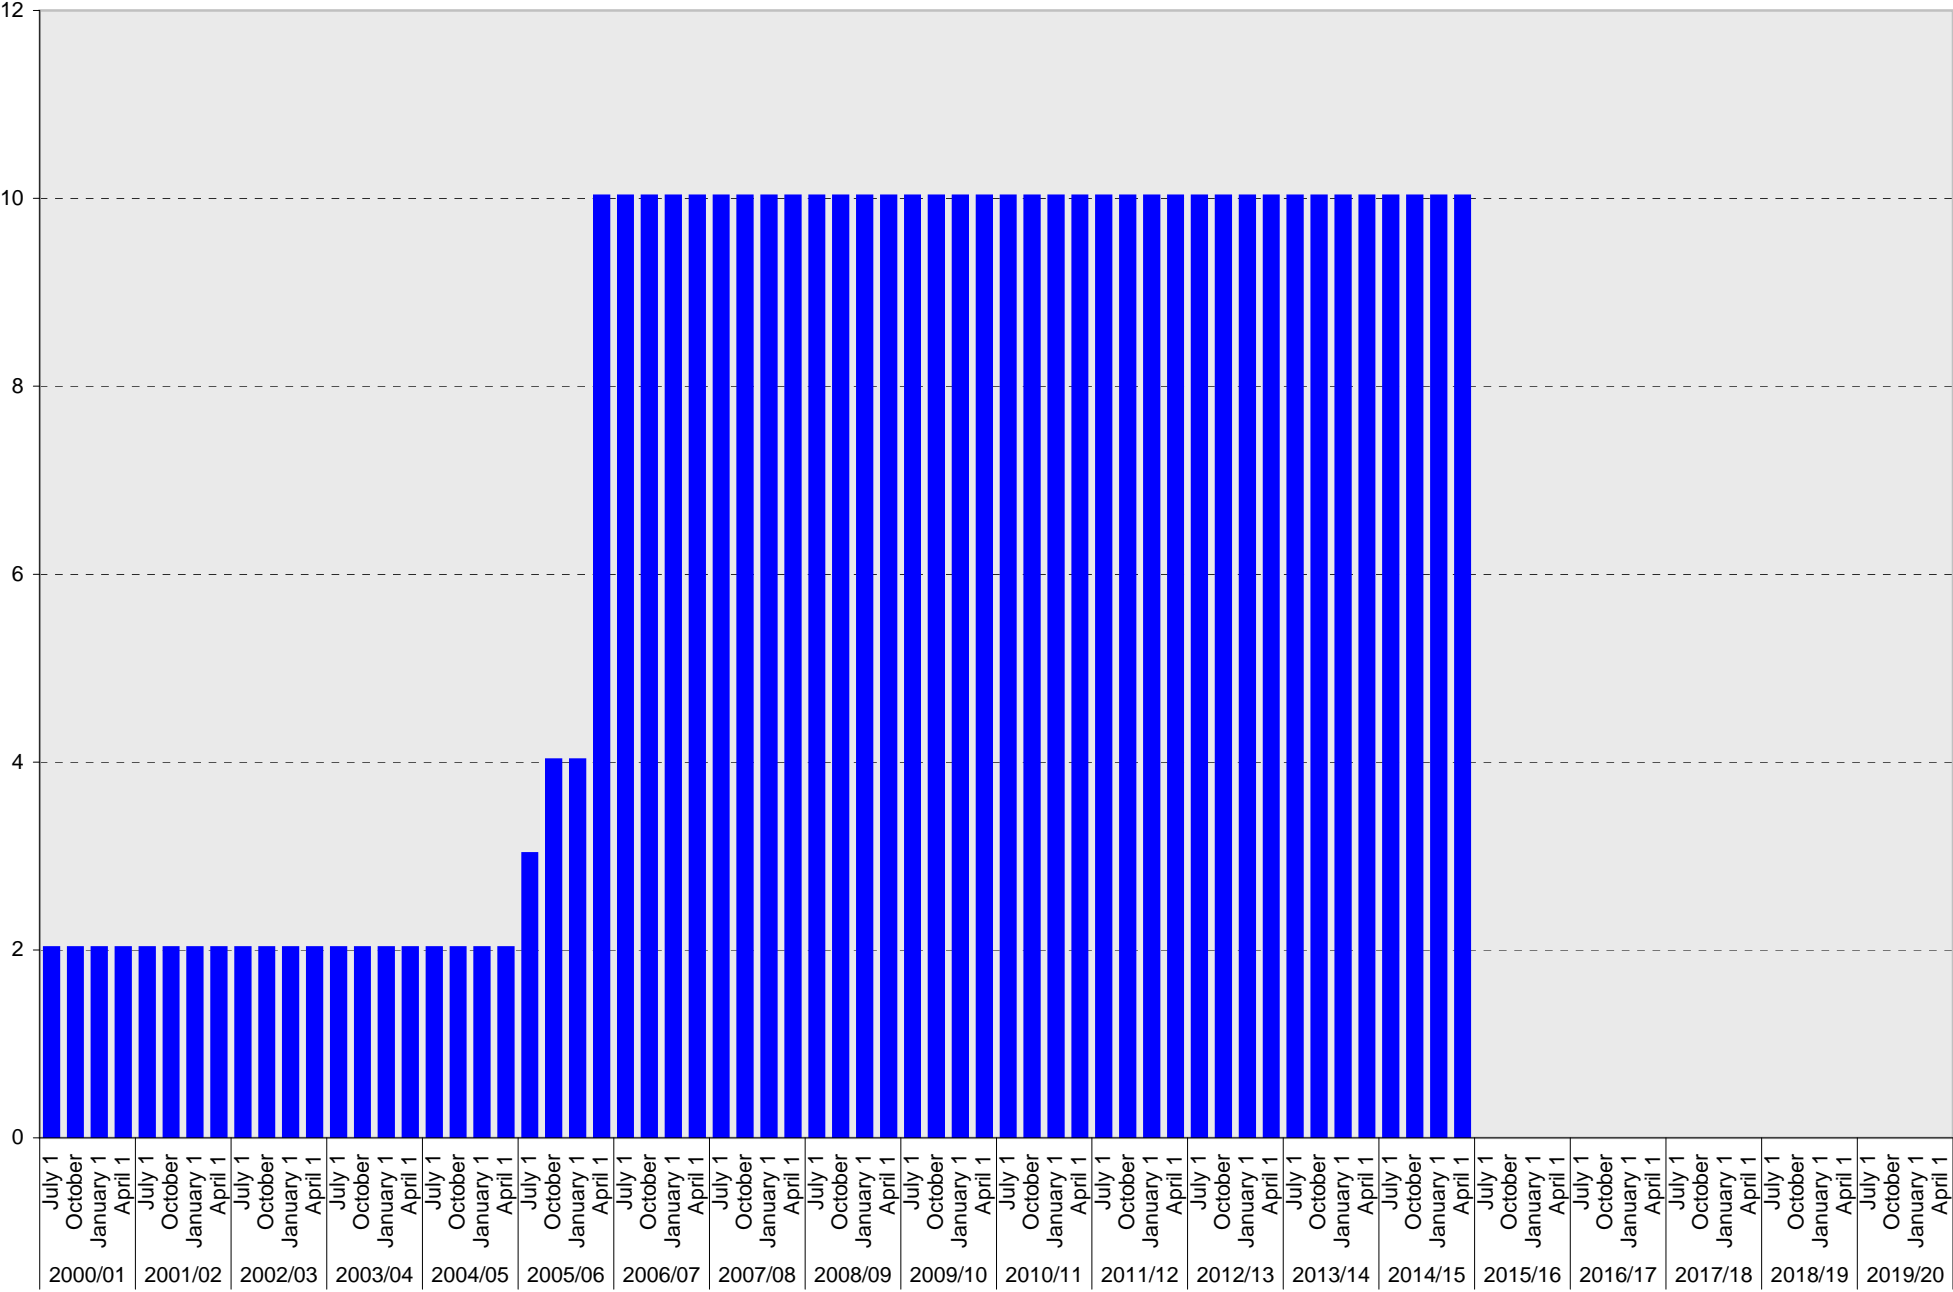

University of California, San Diego Parking Space Inventory

Lot P508: Accessible Parking Spaces

■ Accessible