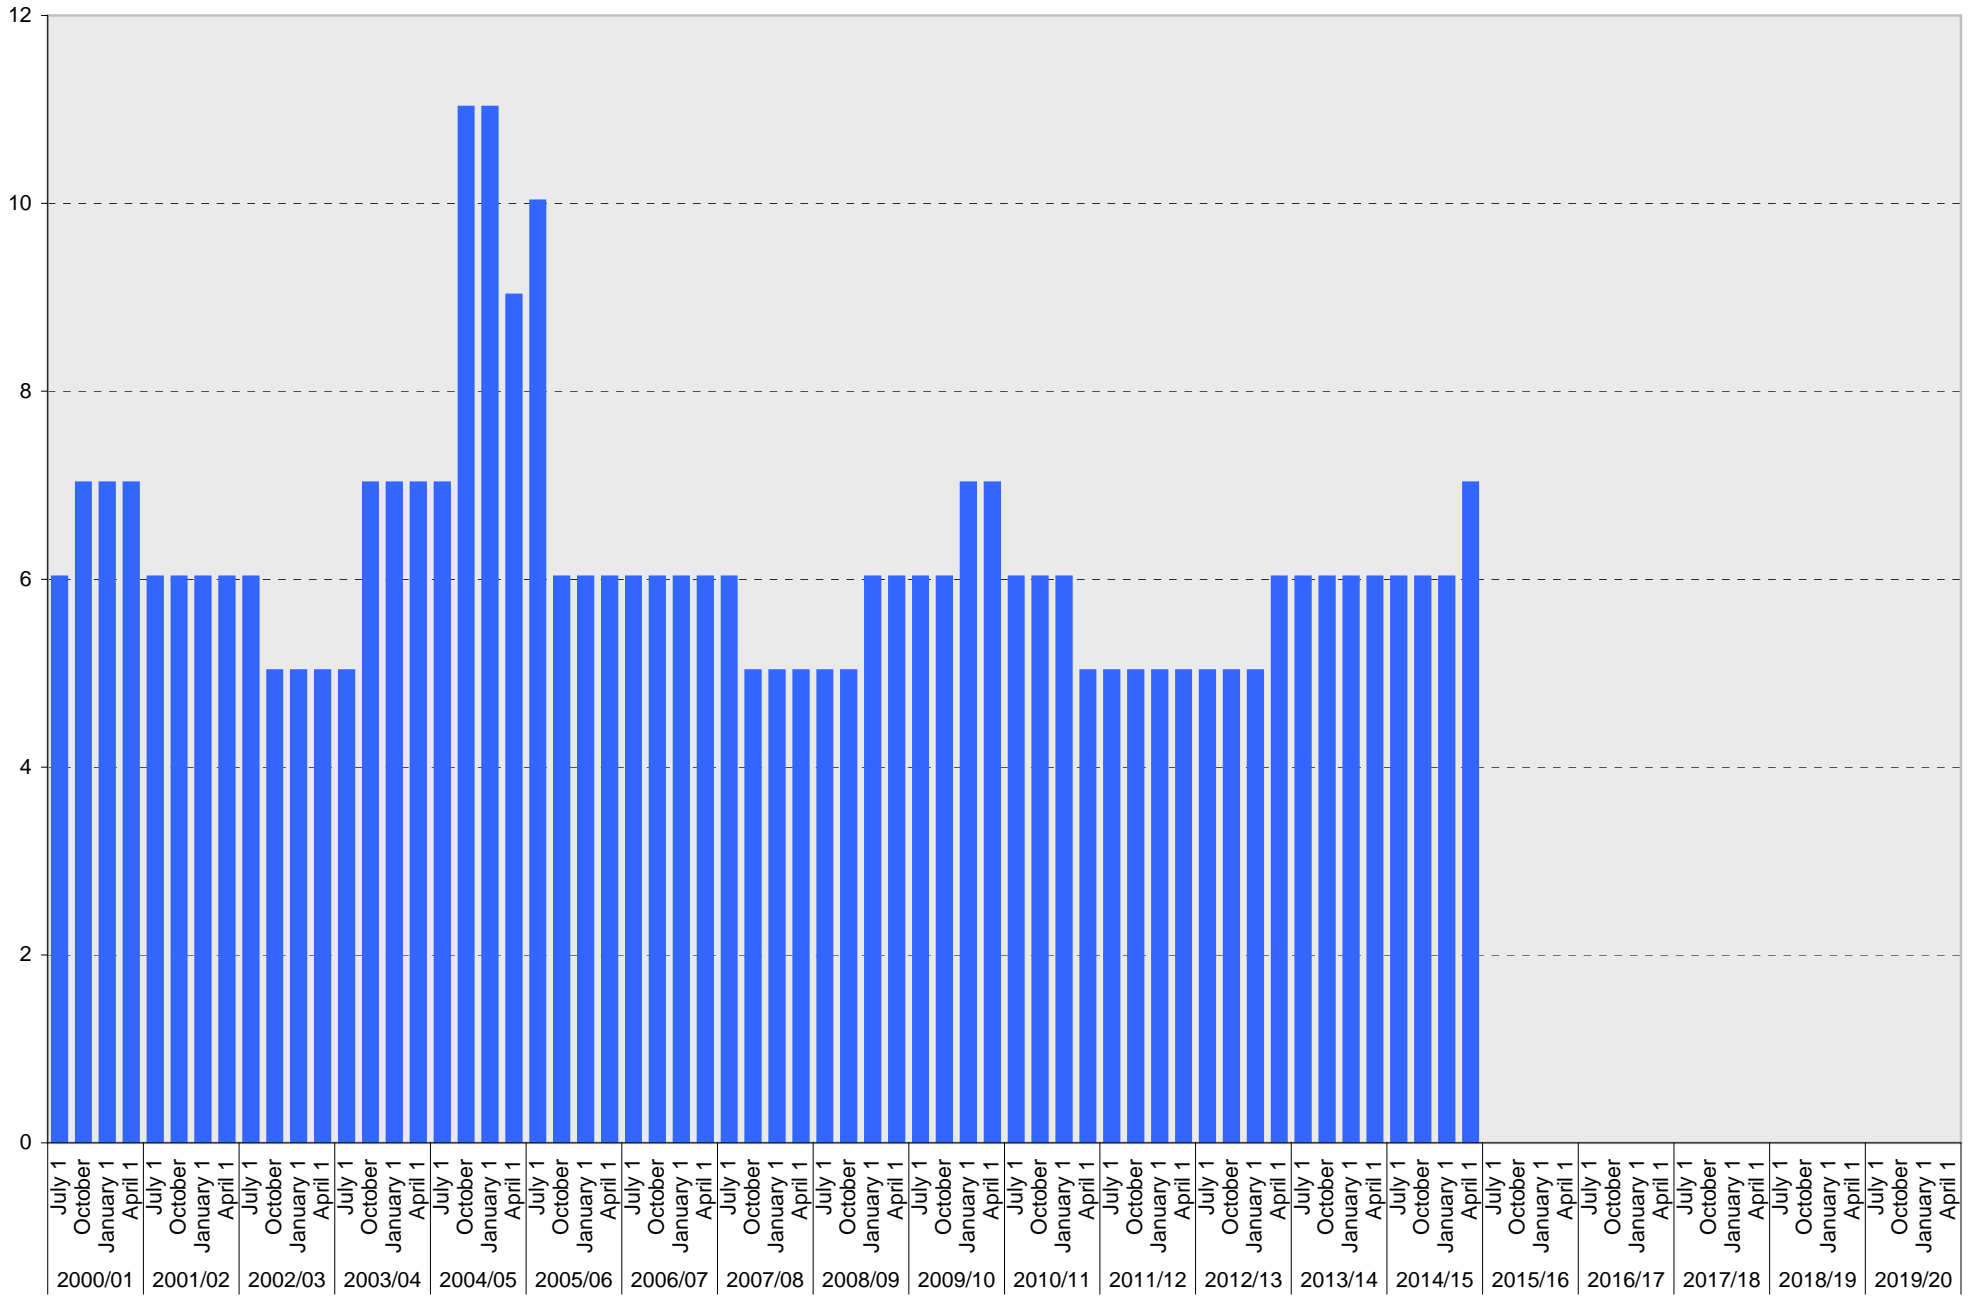

University of California, San Diego Parking Space Inventory

Lot P508: A Parking Spaces

University of California, San Diego Parking Space Inventory

Lot P508: Reserved Parking Spaces

■ Reserved

University of California, San Diego Parking Space Inventory

Lot P508: Total Parking Spaces

■ Total

University of California, San Diego Parking Space Inventory
Lot P508

Date		Parking Spaces										Motorcycle Parking Sections	
		A	B	S	Visitor	Reserved	Allocated	Accessible	UC Vehicle	Service Yard	Loading		Total
2000/01	July 1	25			3	6		2				36	
	October 1	24			3	7		2				36	
	January 1	24			3	7		2				36	
	April 1	24			3	7		2				36	
2001/02	July 1	25			3	6		2				36	
	October 1	22			3	6		2		3		36	
	January 1	22			3	6		2		3		36	
	April 1	22			3	6		2		3		36	
2002/03	July 1	22			3	6		2		3		36	
	October 1	23			3	5		2		3		36	
	January 1	23			3	5		2		3		36	
	April 1	23			3	5		2		3		36	
2003/04	July 1	23			3	5		2		3		36	
	October 1	21			3	7		2		3		36	
	January 1	21			3	7		2		3		36	
	April 1	21			3	7		2		3		36	
2004/05	July 1	21			3	7		2		3		36	
	October 1	17			3	11		2		3		36	
	January 1	17			3	11		2		3		36	
	April 1	19			3	9		2		3		36	
2005/06	July 1	10			3	10		3		3		29	
	October 1	22			3	6		4		3		38	
	January 1	22			3	6		4		3		38	
	April 1	13			3	6		10		3		35	
2006/07	July 1	13			3	6		10		3		35	
	October 1	13			3	6		10		3		35	
	January 1	13			3	6		10		3		35	
	April 1	13			3	6		10		3		35	
2007/08	July 1	13			3	6		10		3		35	
	October 1	14			3	5		10		3		35	
	January 1	14			3	5		10		3		35	
	April 1	14			3	5		10		3		35	
2008/09	July 1	14			3	5		10		3		35	
	October 1	14			3	5		10		3		35	
	January 1	13			3	6		10		3		35	
	April 1	13			3	6		10		3		35	
2009/10	July 1	13			3	6		10		3		35	
	October 1	13			3	6		10		3		35	
	January 1	12			3	7		10		3		35	
	April 1	12			3	7		10		3		35	