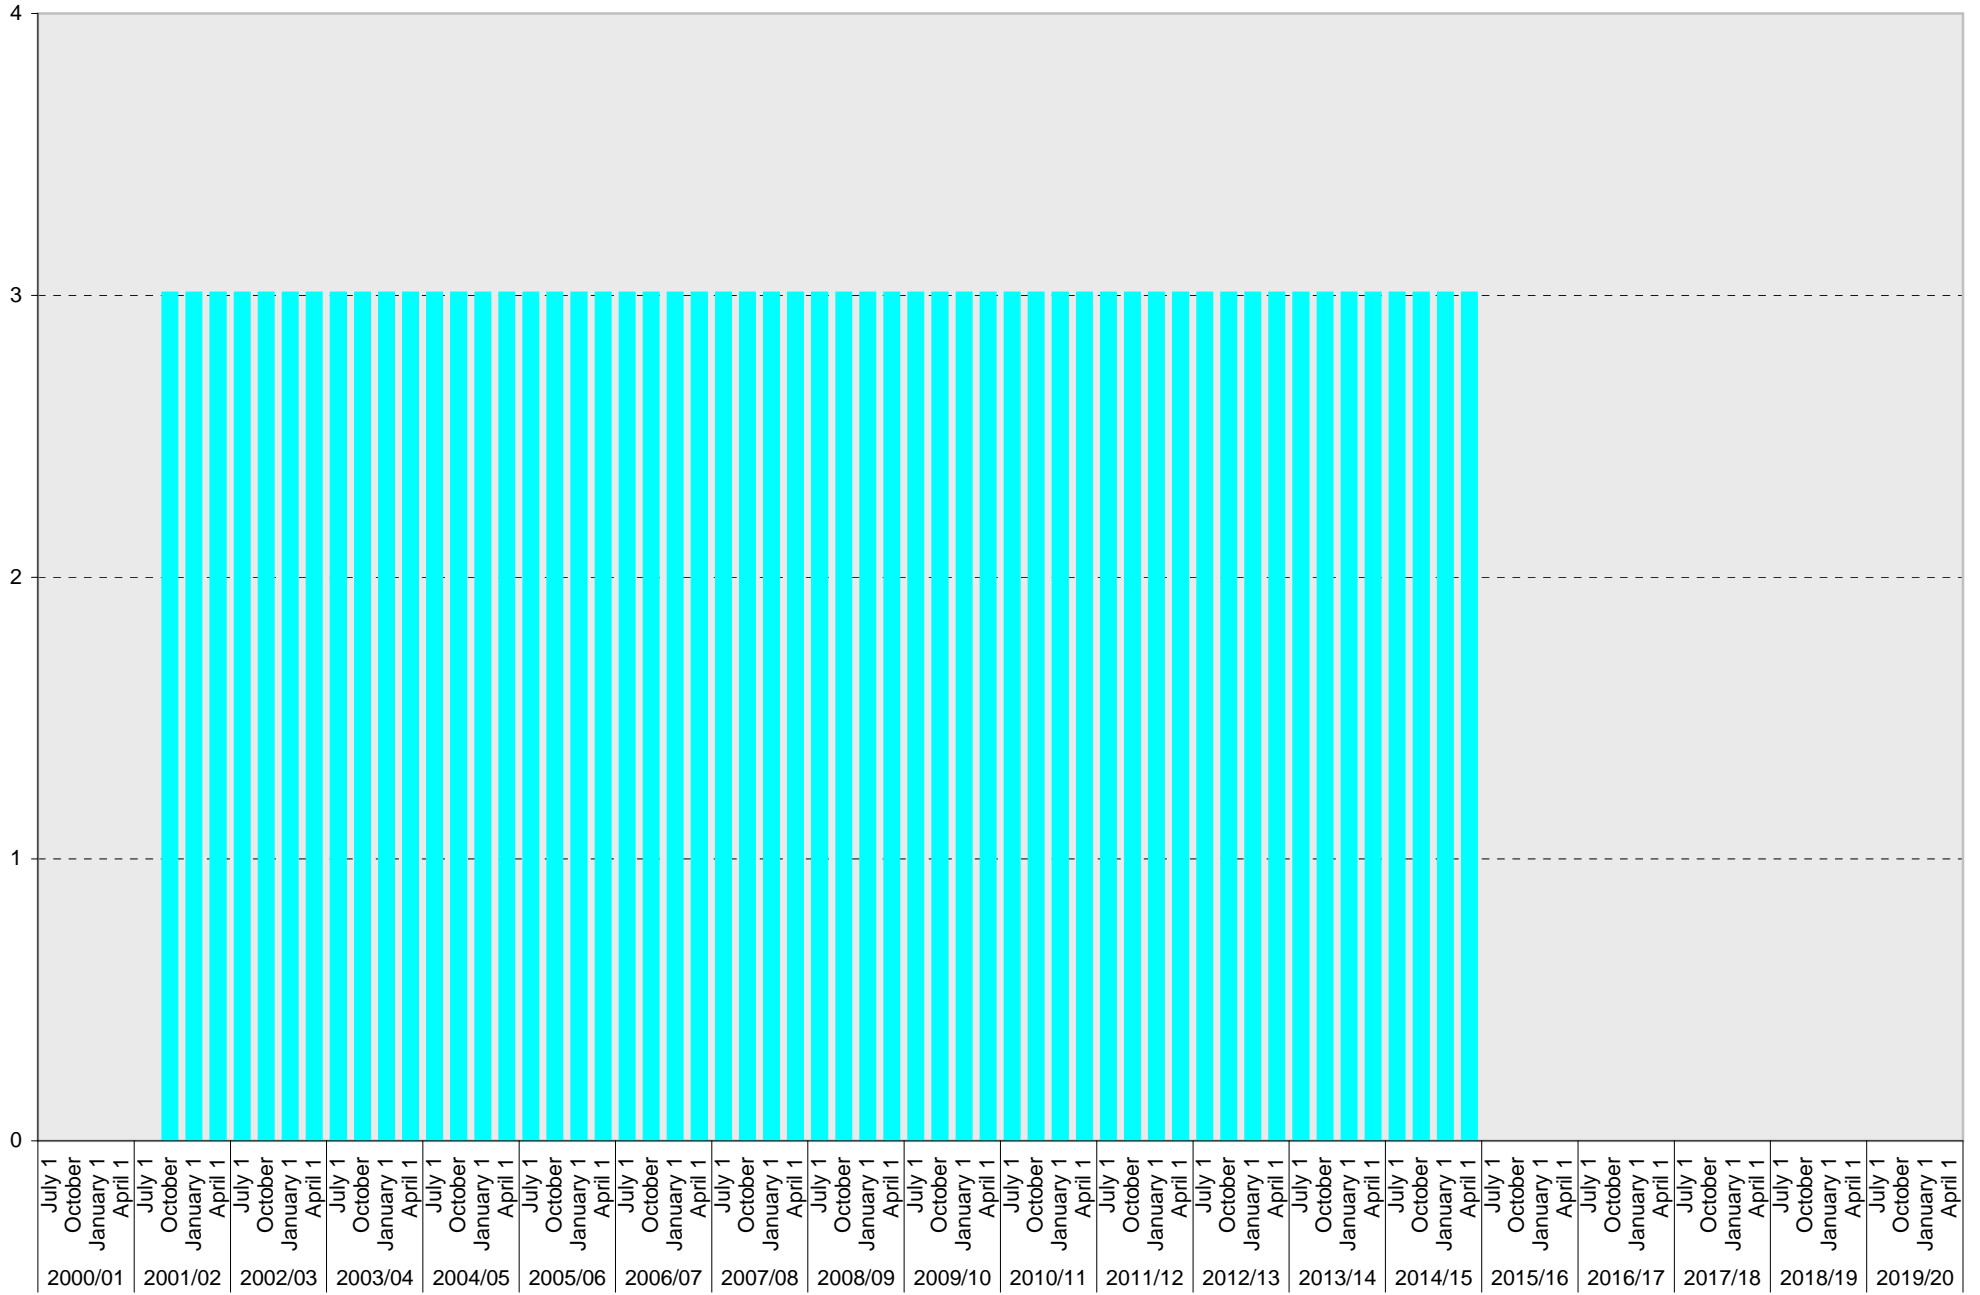

University of California, San Diego Parking Space Inventory

Lot P508: Loading Parking Spaces

■ Loading