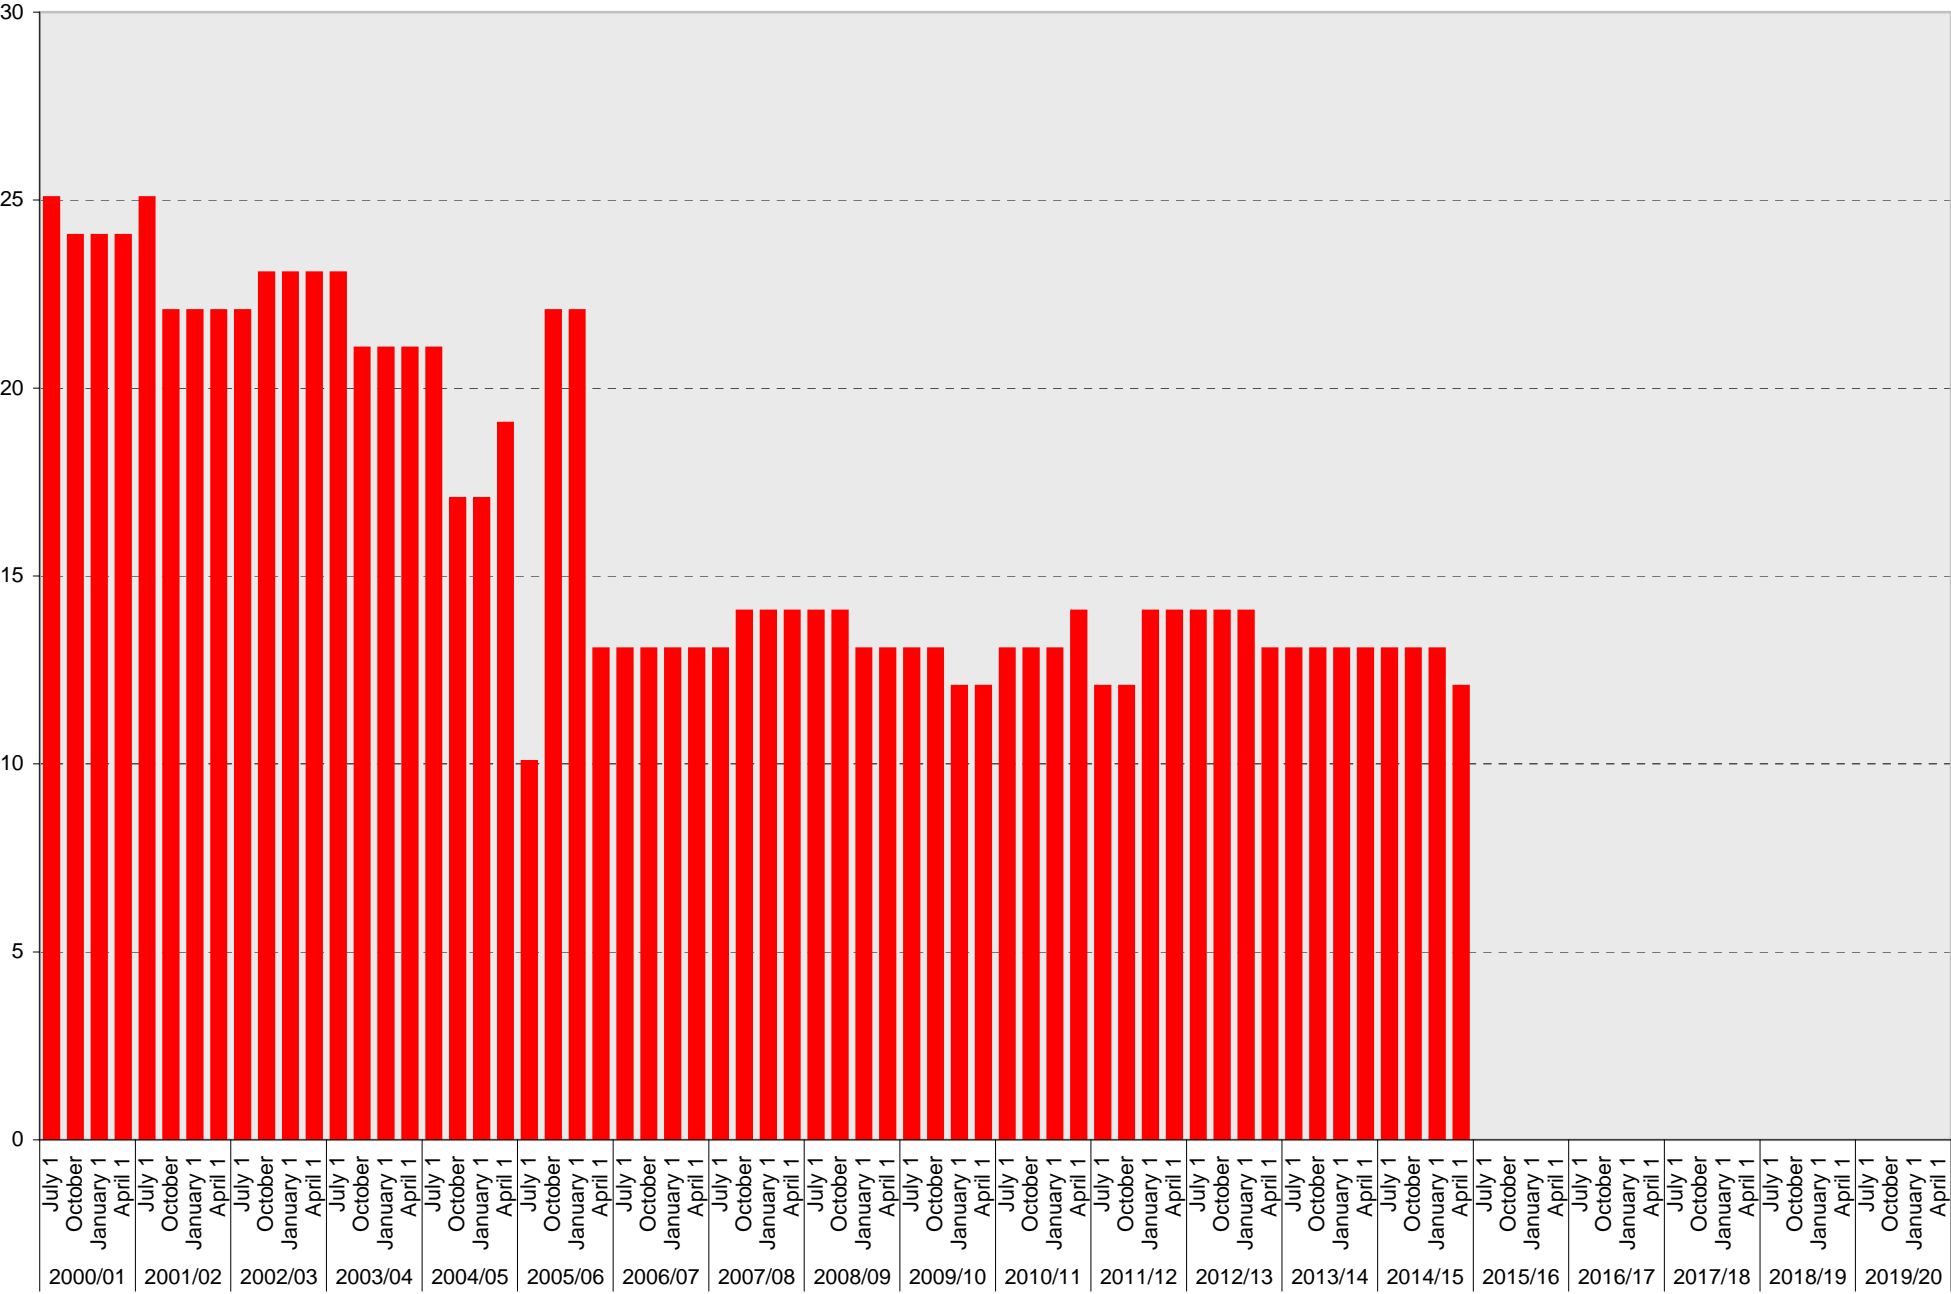

University of California, San Diego Parking Space Inventory

Lot P508: A Parking Spaces