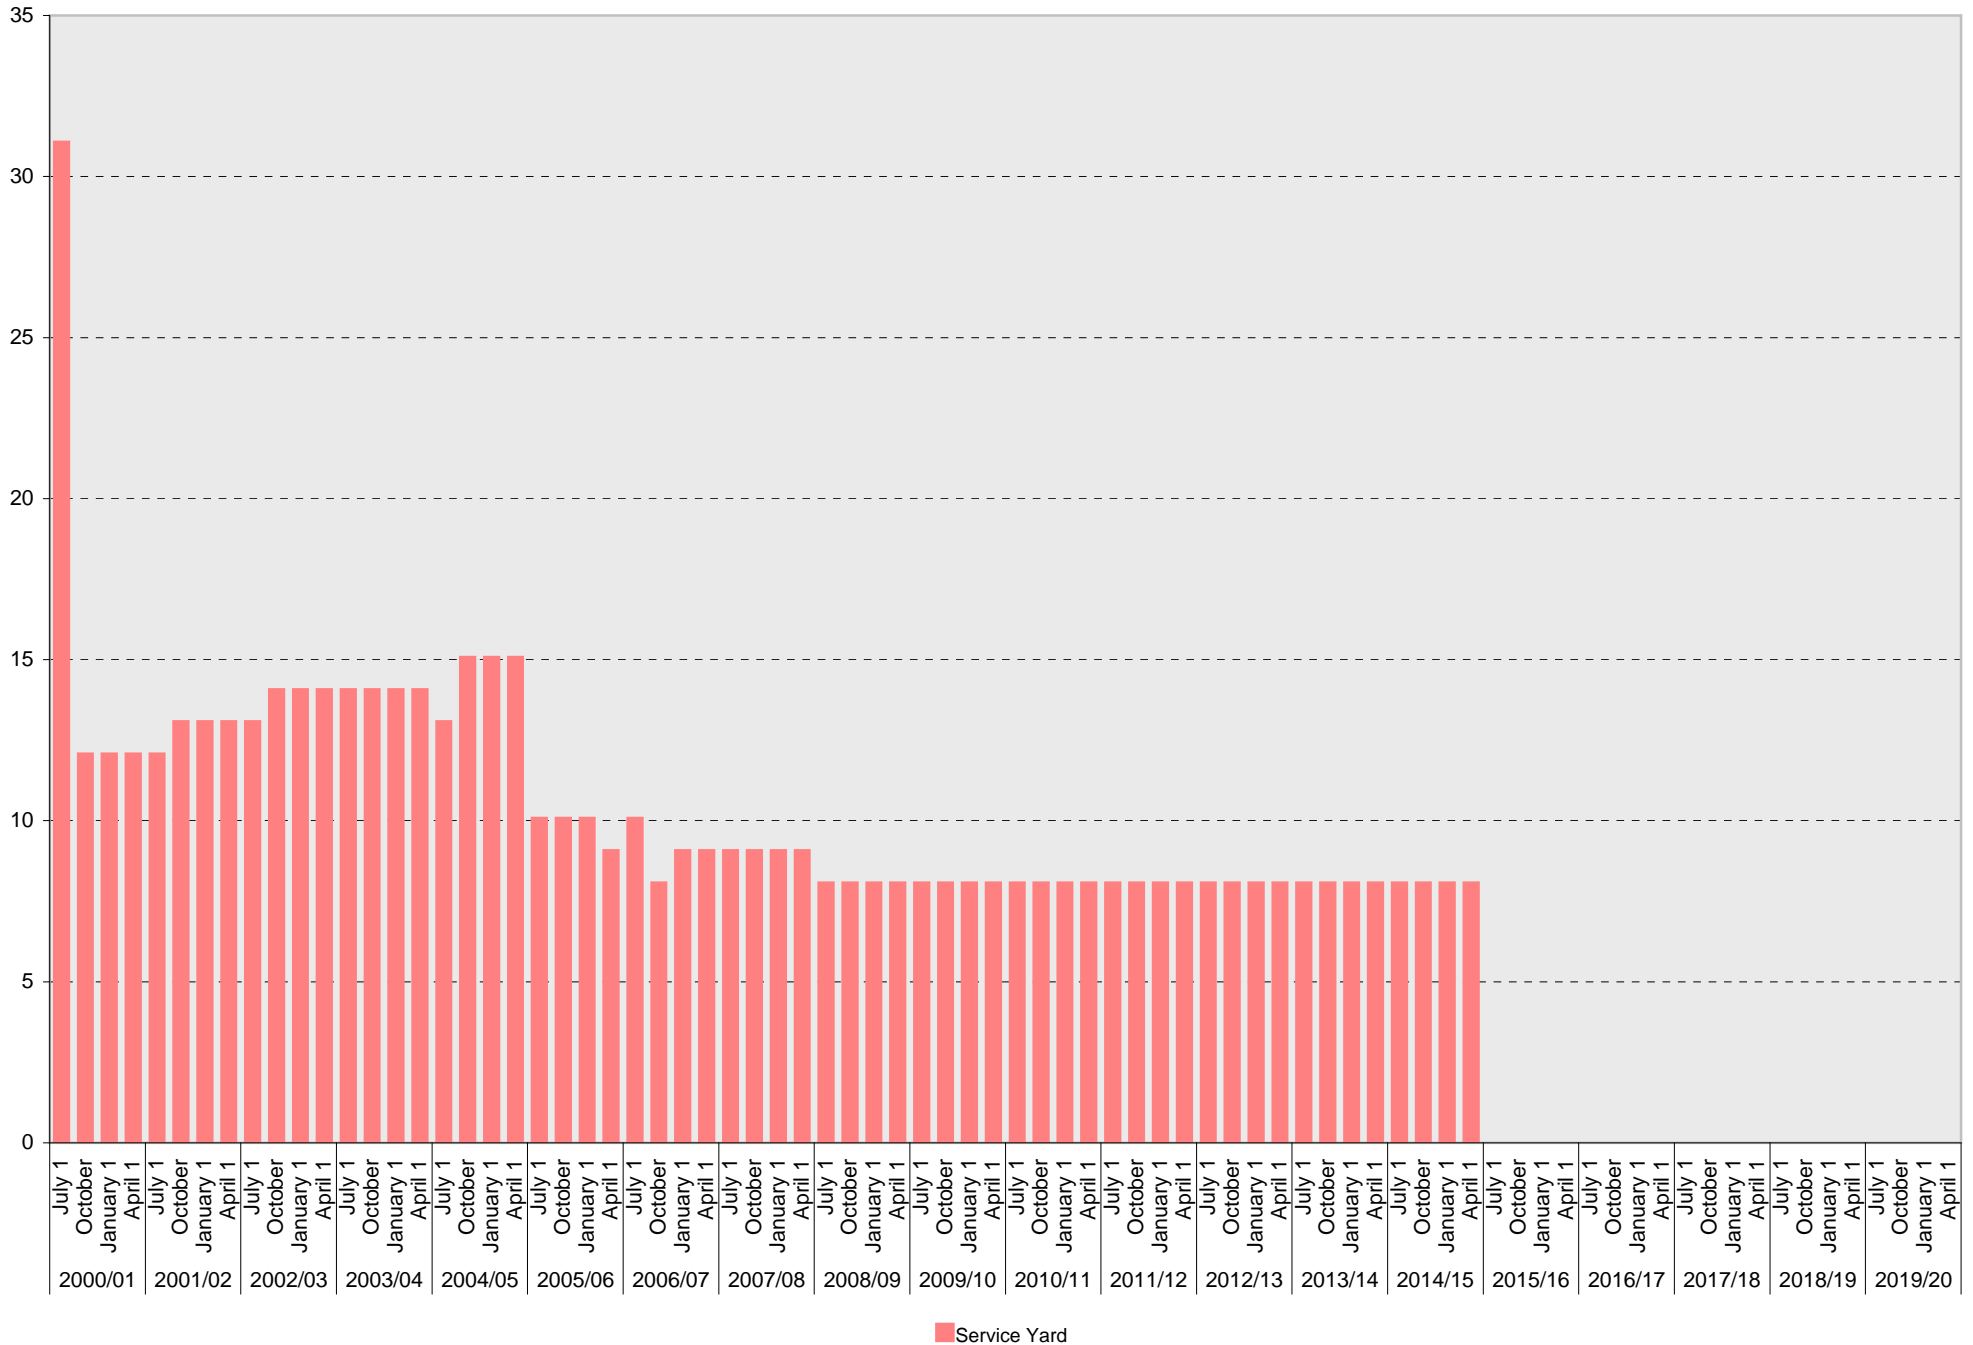

University of California, San Diego Parking Space Inventory

Lot P507: Service Yard Parking Spaces