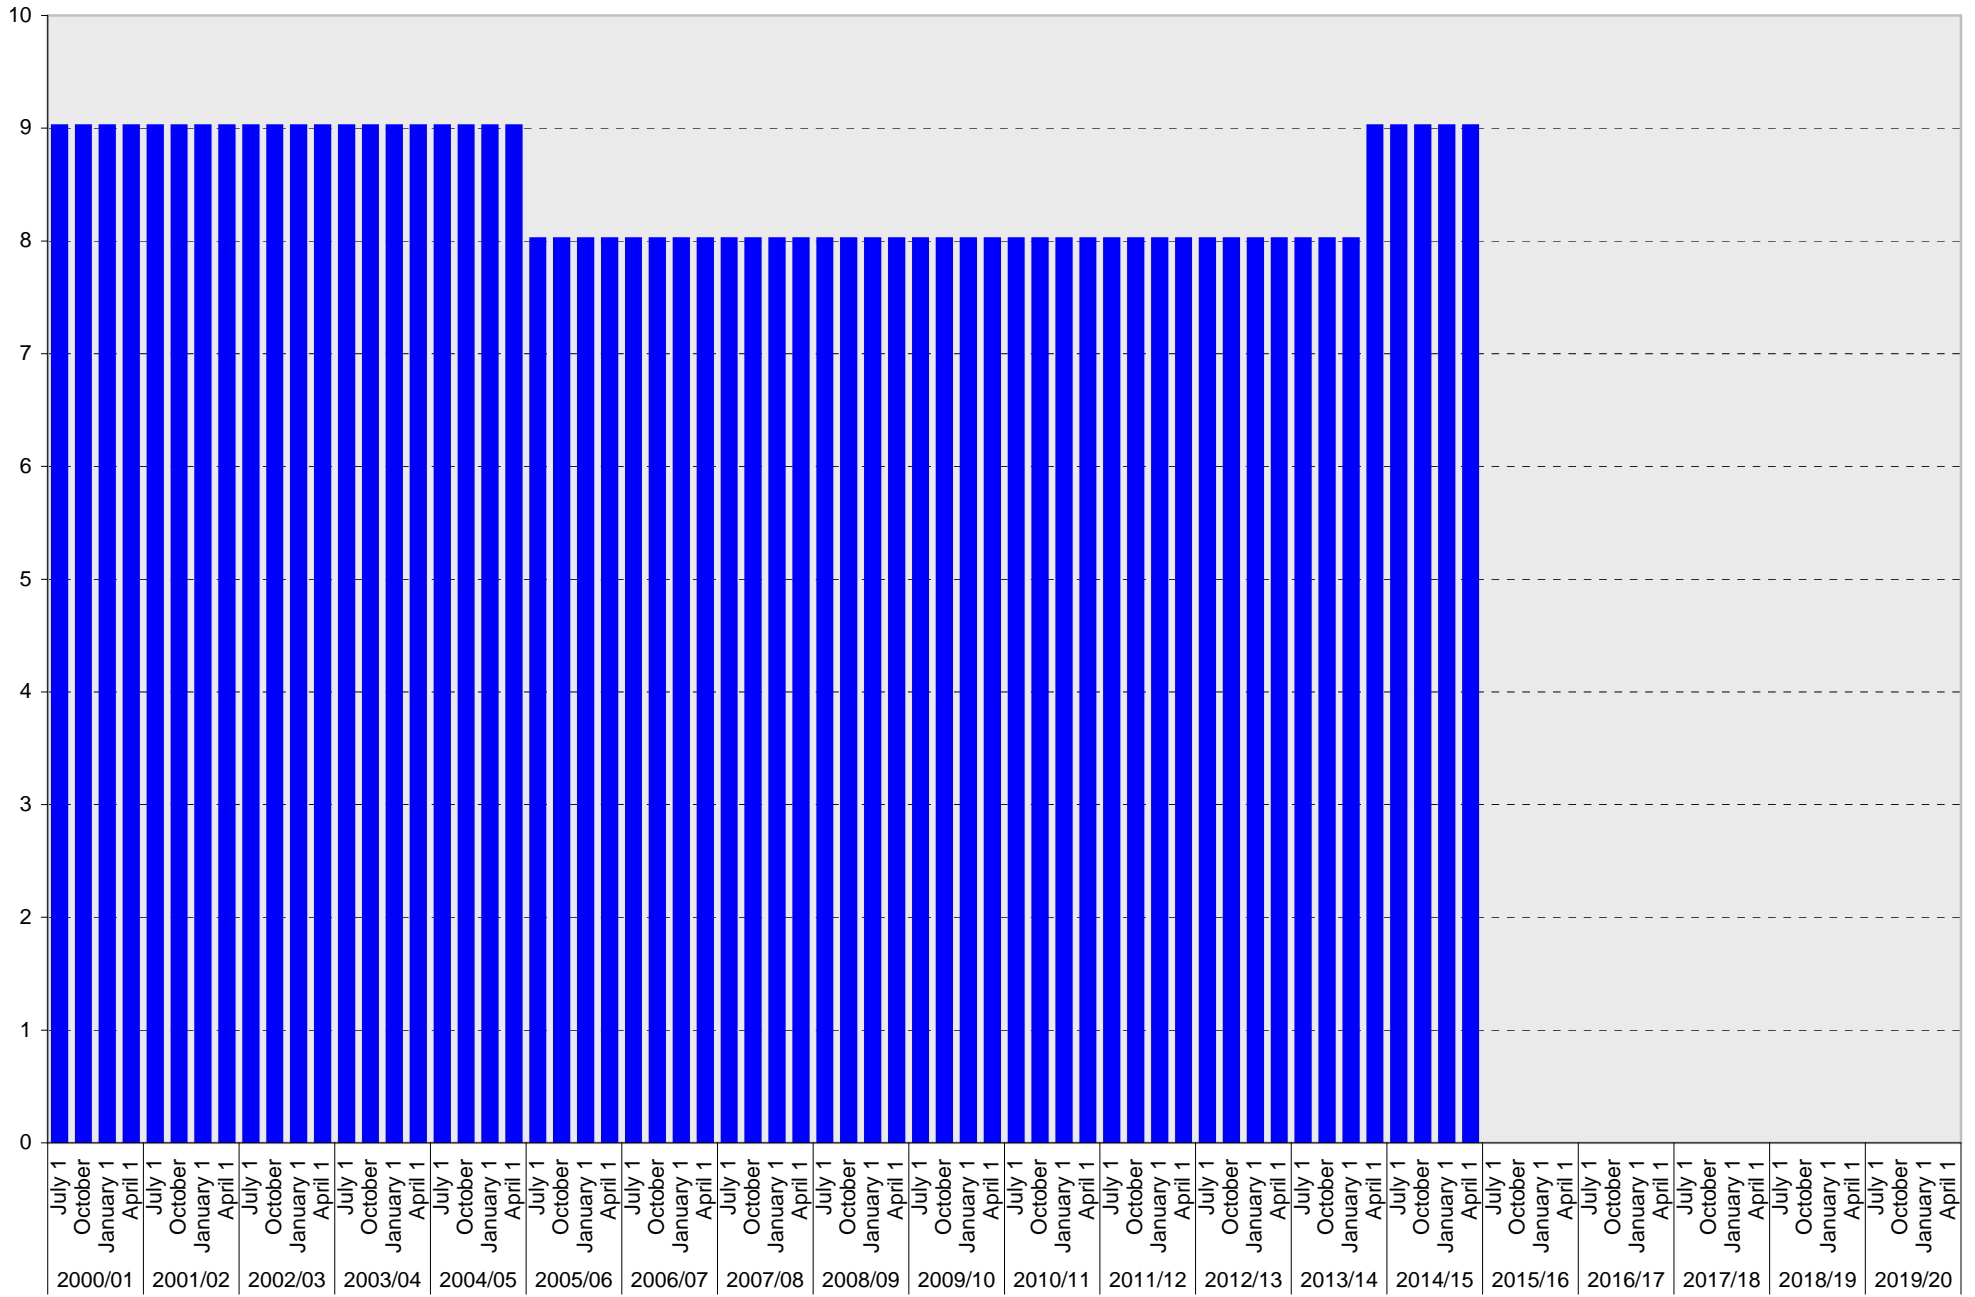

University of California, San Diego Parking Space Inventory

Lot P507: Accessible Parking Spaces

■ Accessible