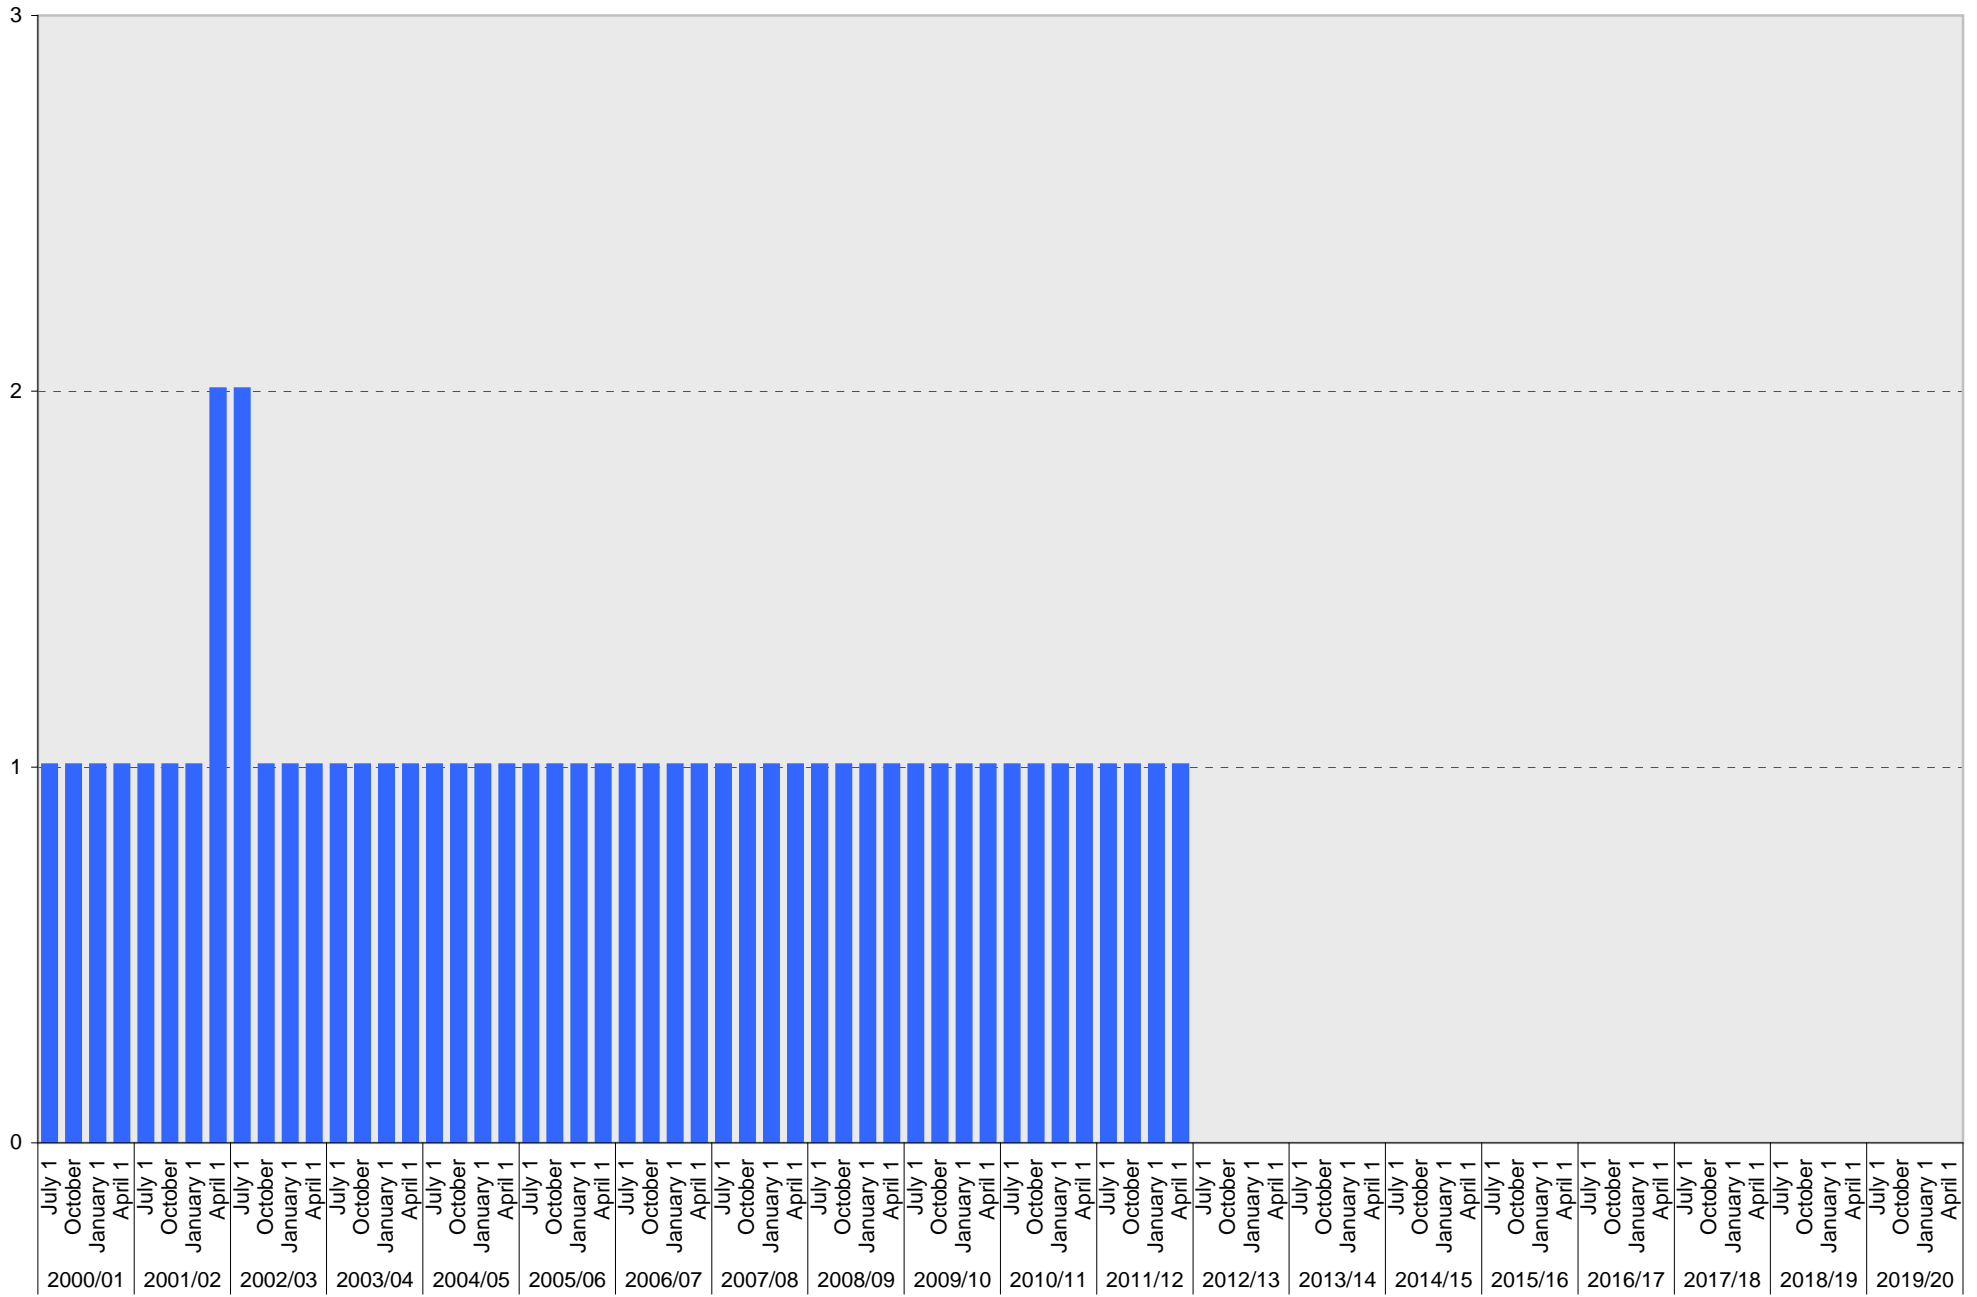

University of California, San Diego Parking Space Inventory

Lot P507: Reserved Parking Spaces

■ Reserved