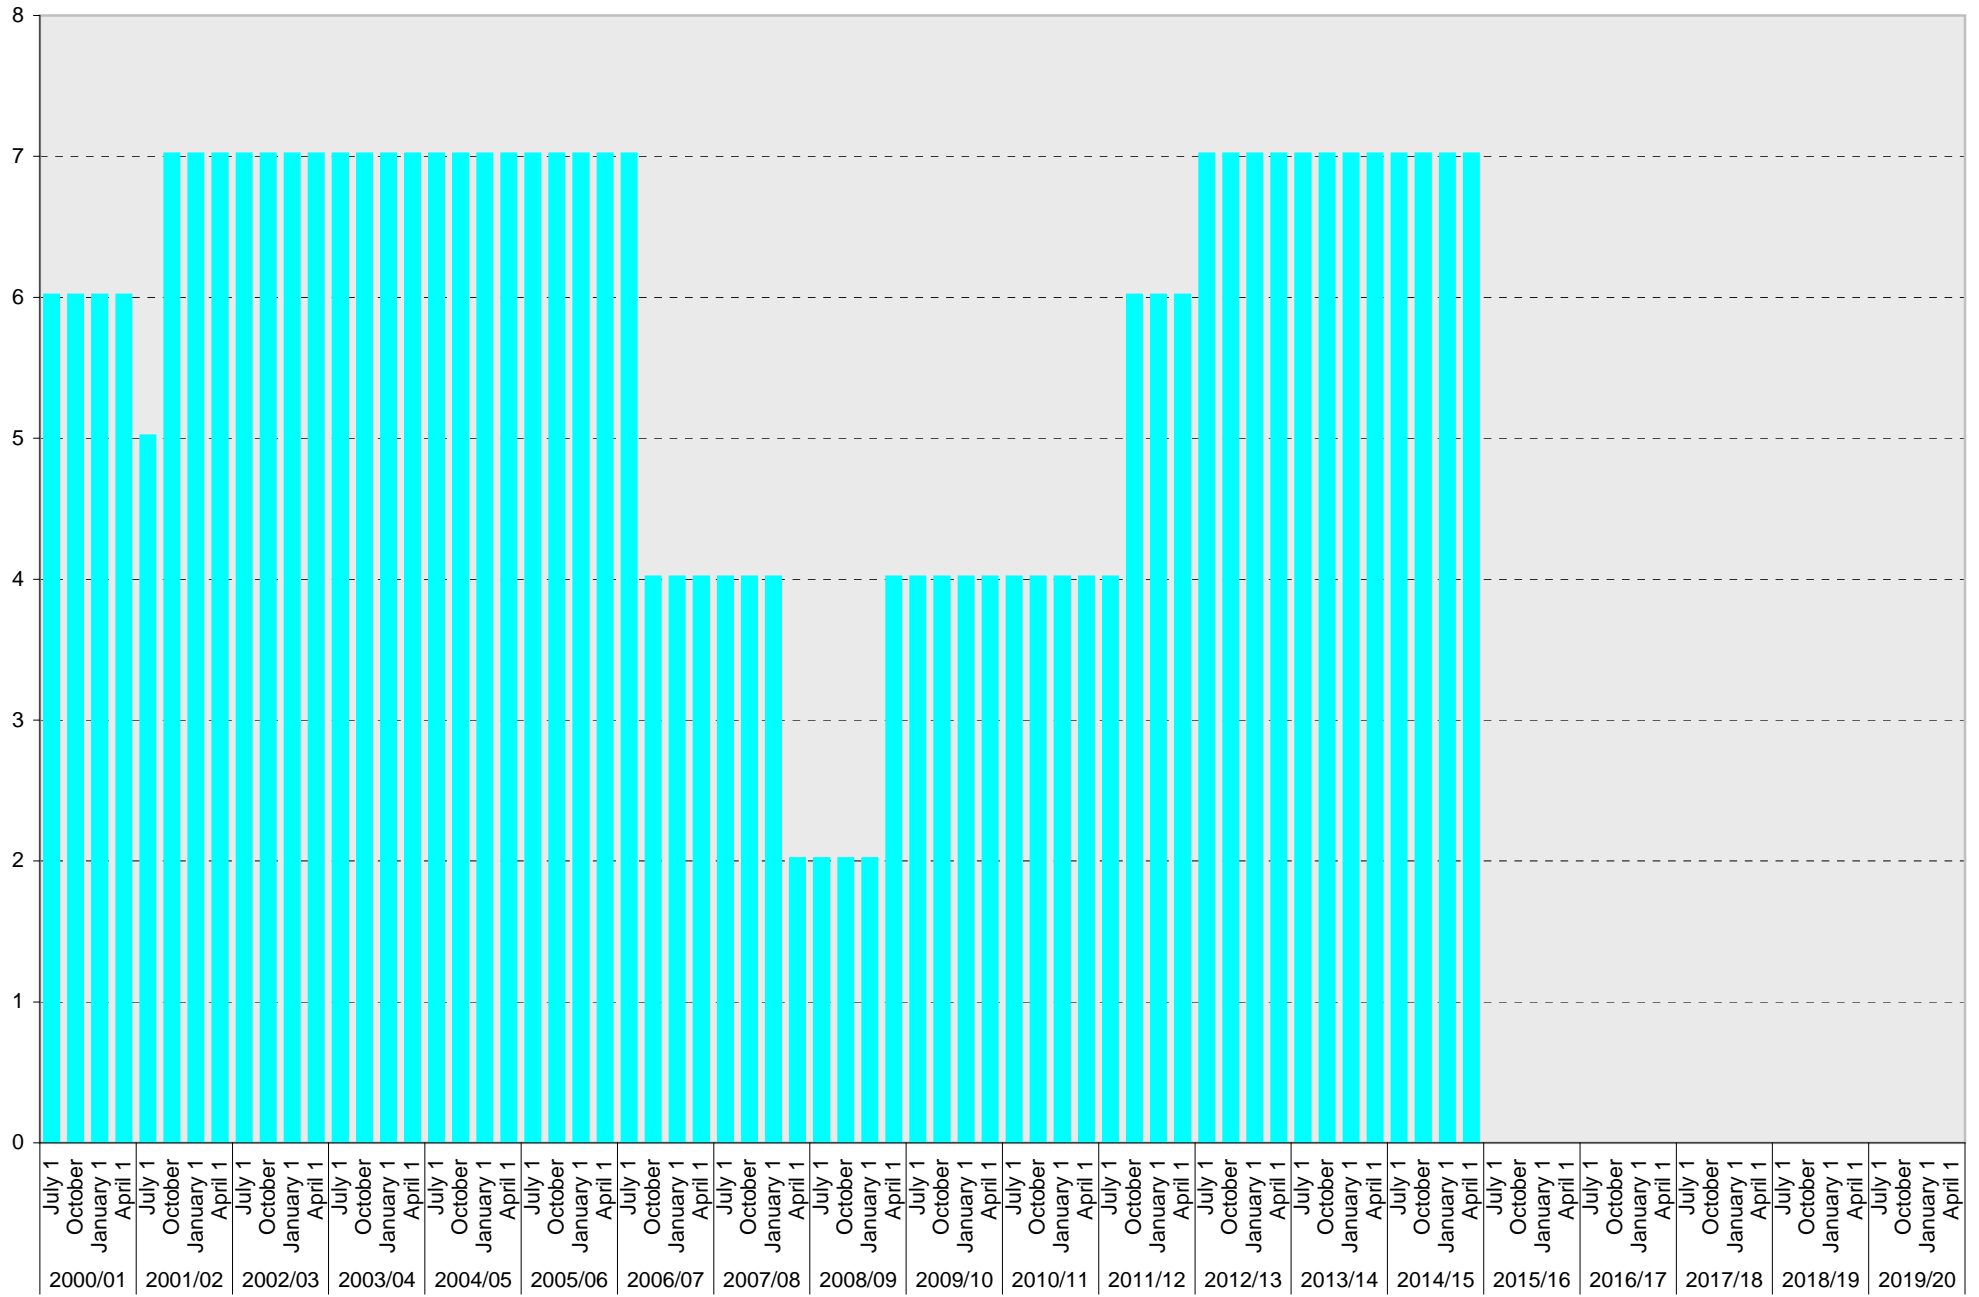

University of California, San Diego Parking Space Inventory

Lot P507: Loading Parking Spaces

■ Loading