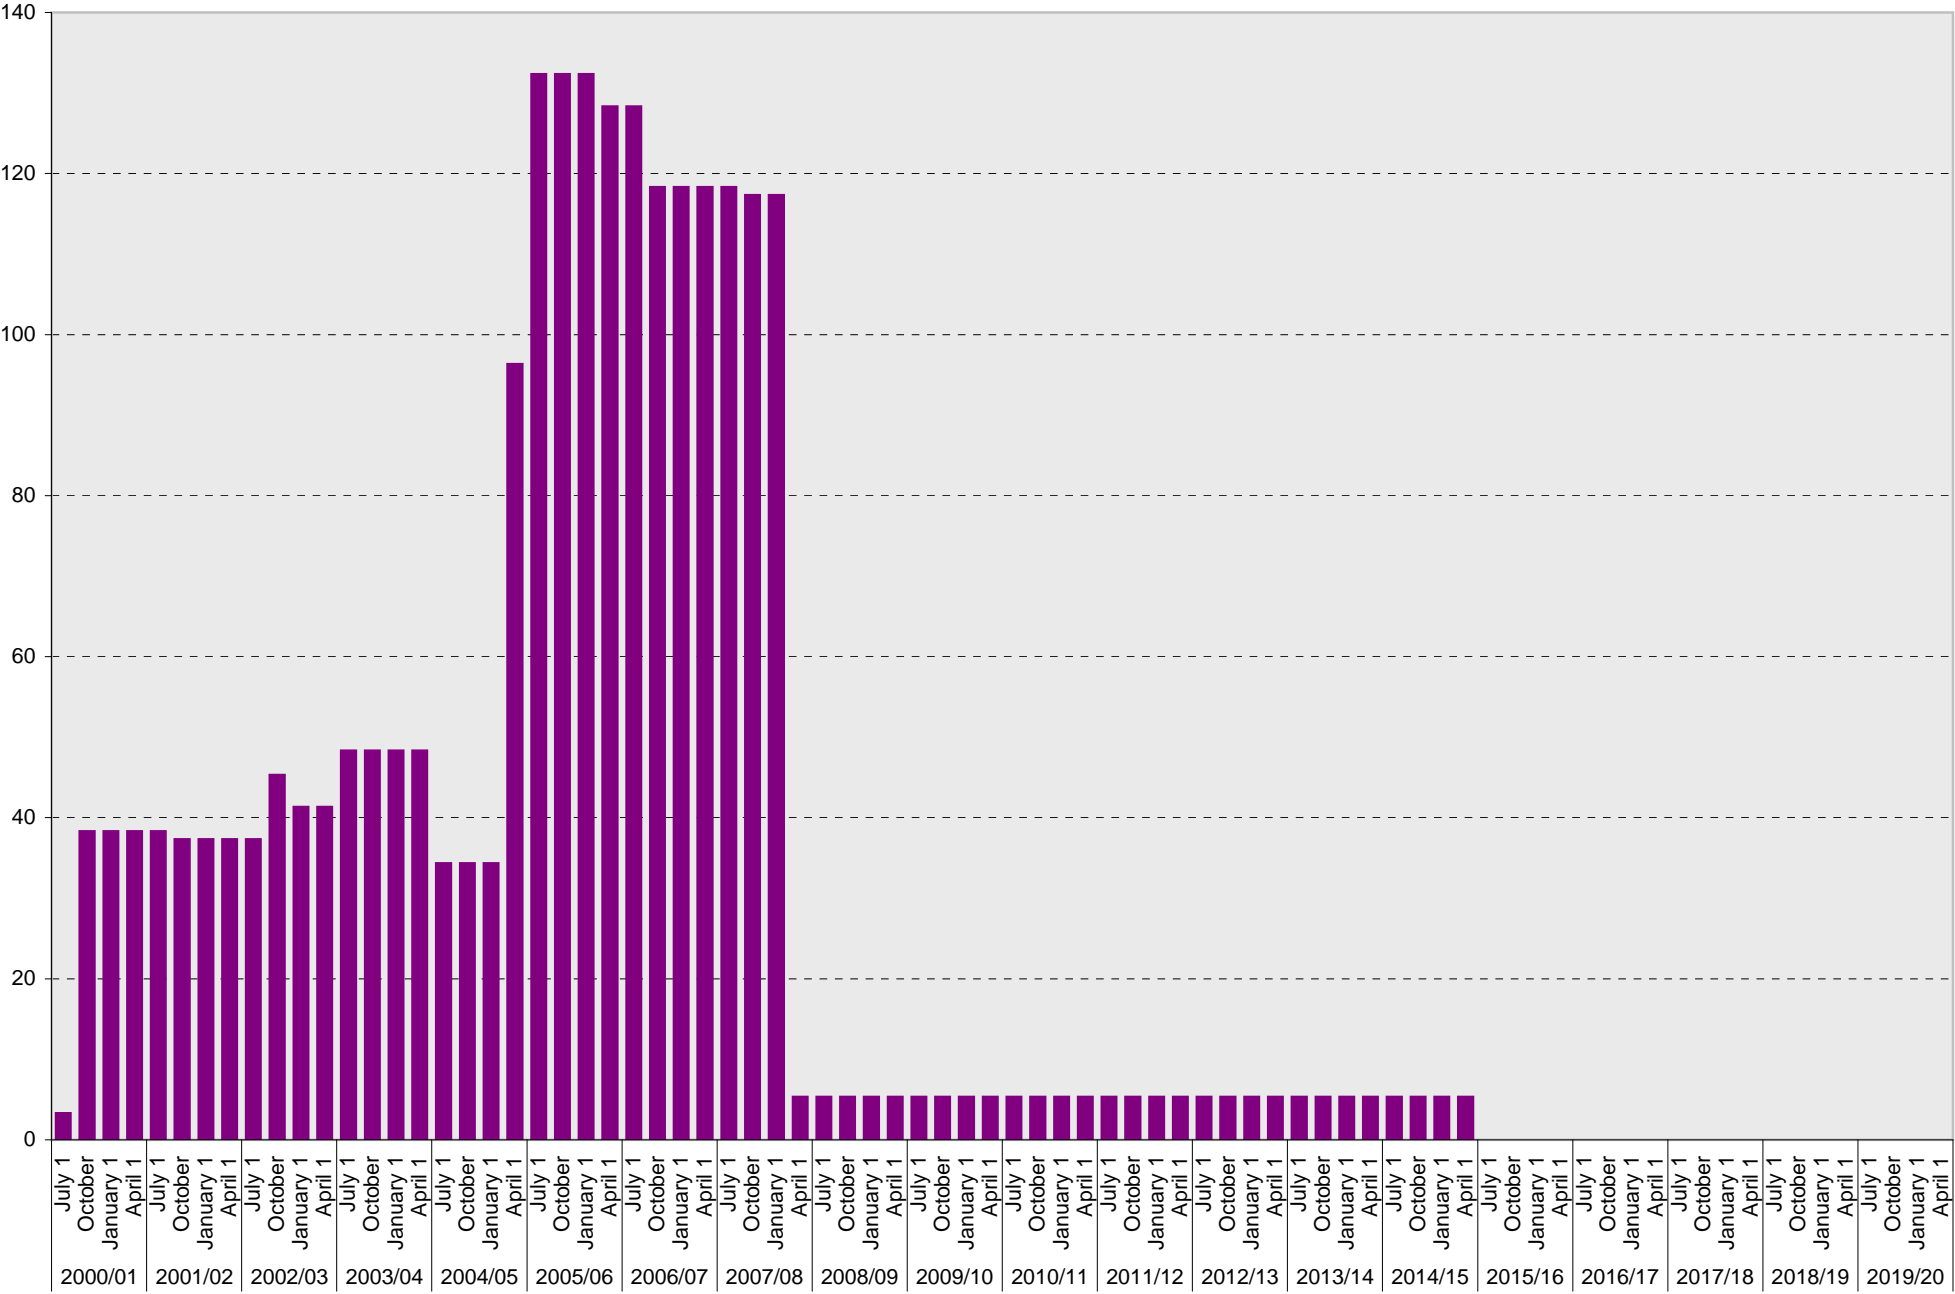

University of California, San Diego Parking Space Inventory

Lot P507: Allocated: Total Parking Spaces

■ Allocated: Total