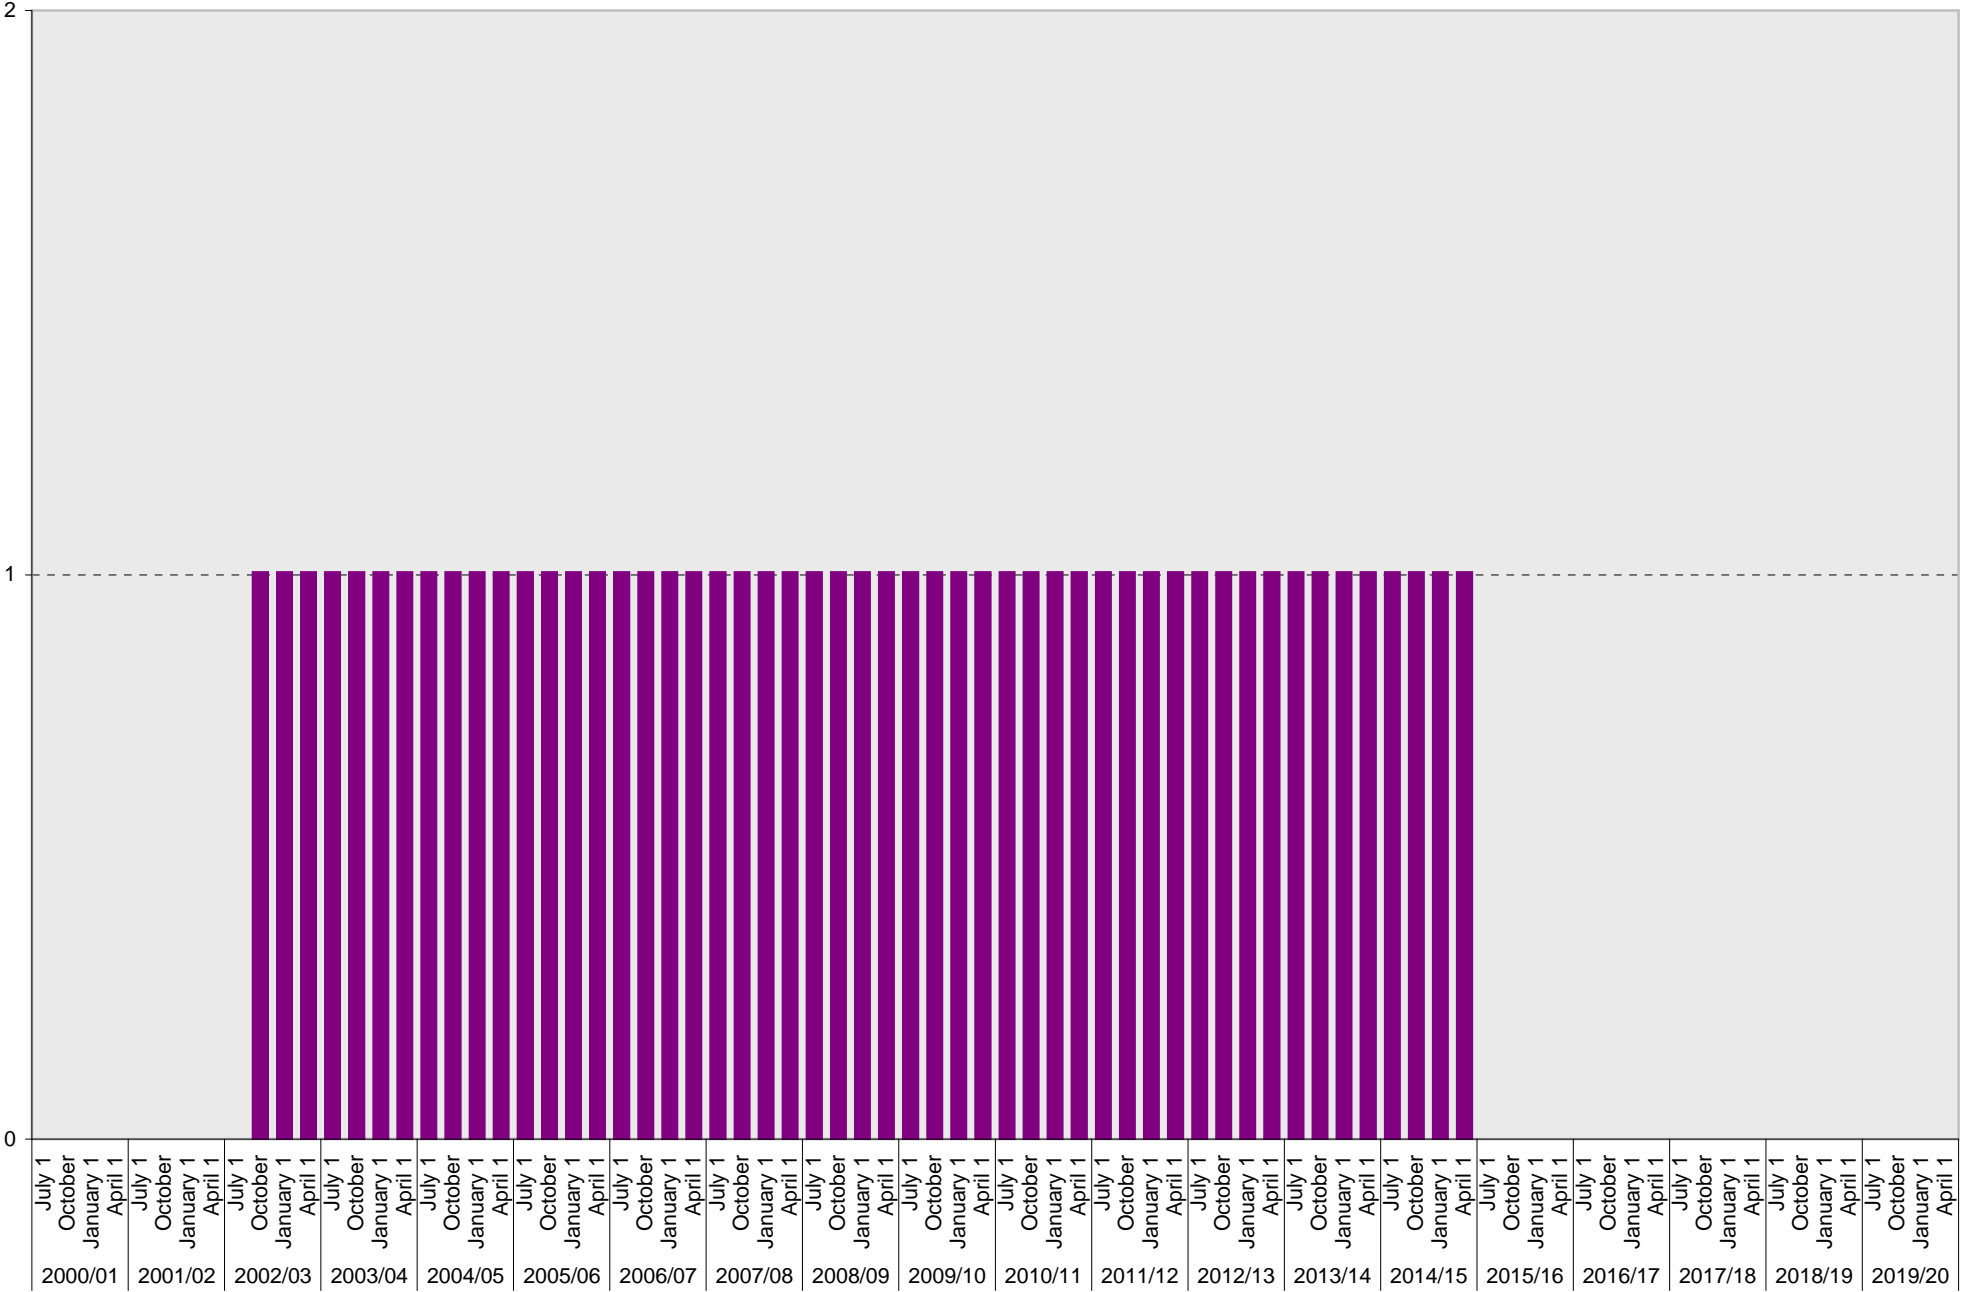

University of California, San Diego Parking Space Inventory
Lot P507: Allocated: Key Pickup Parking Spaces

■ Allocated