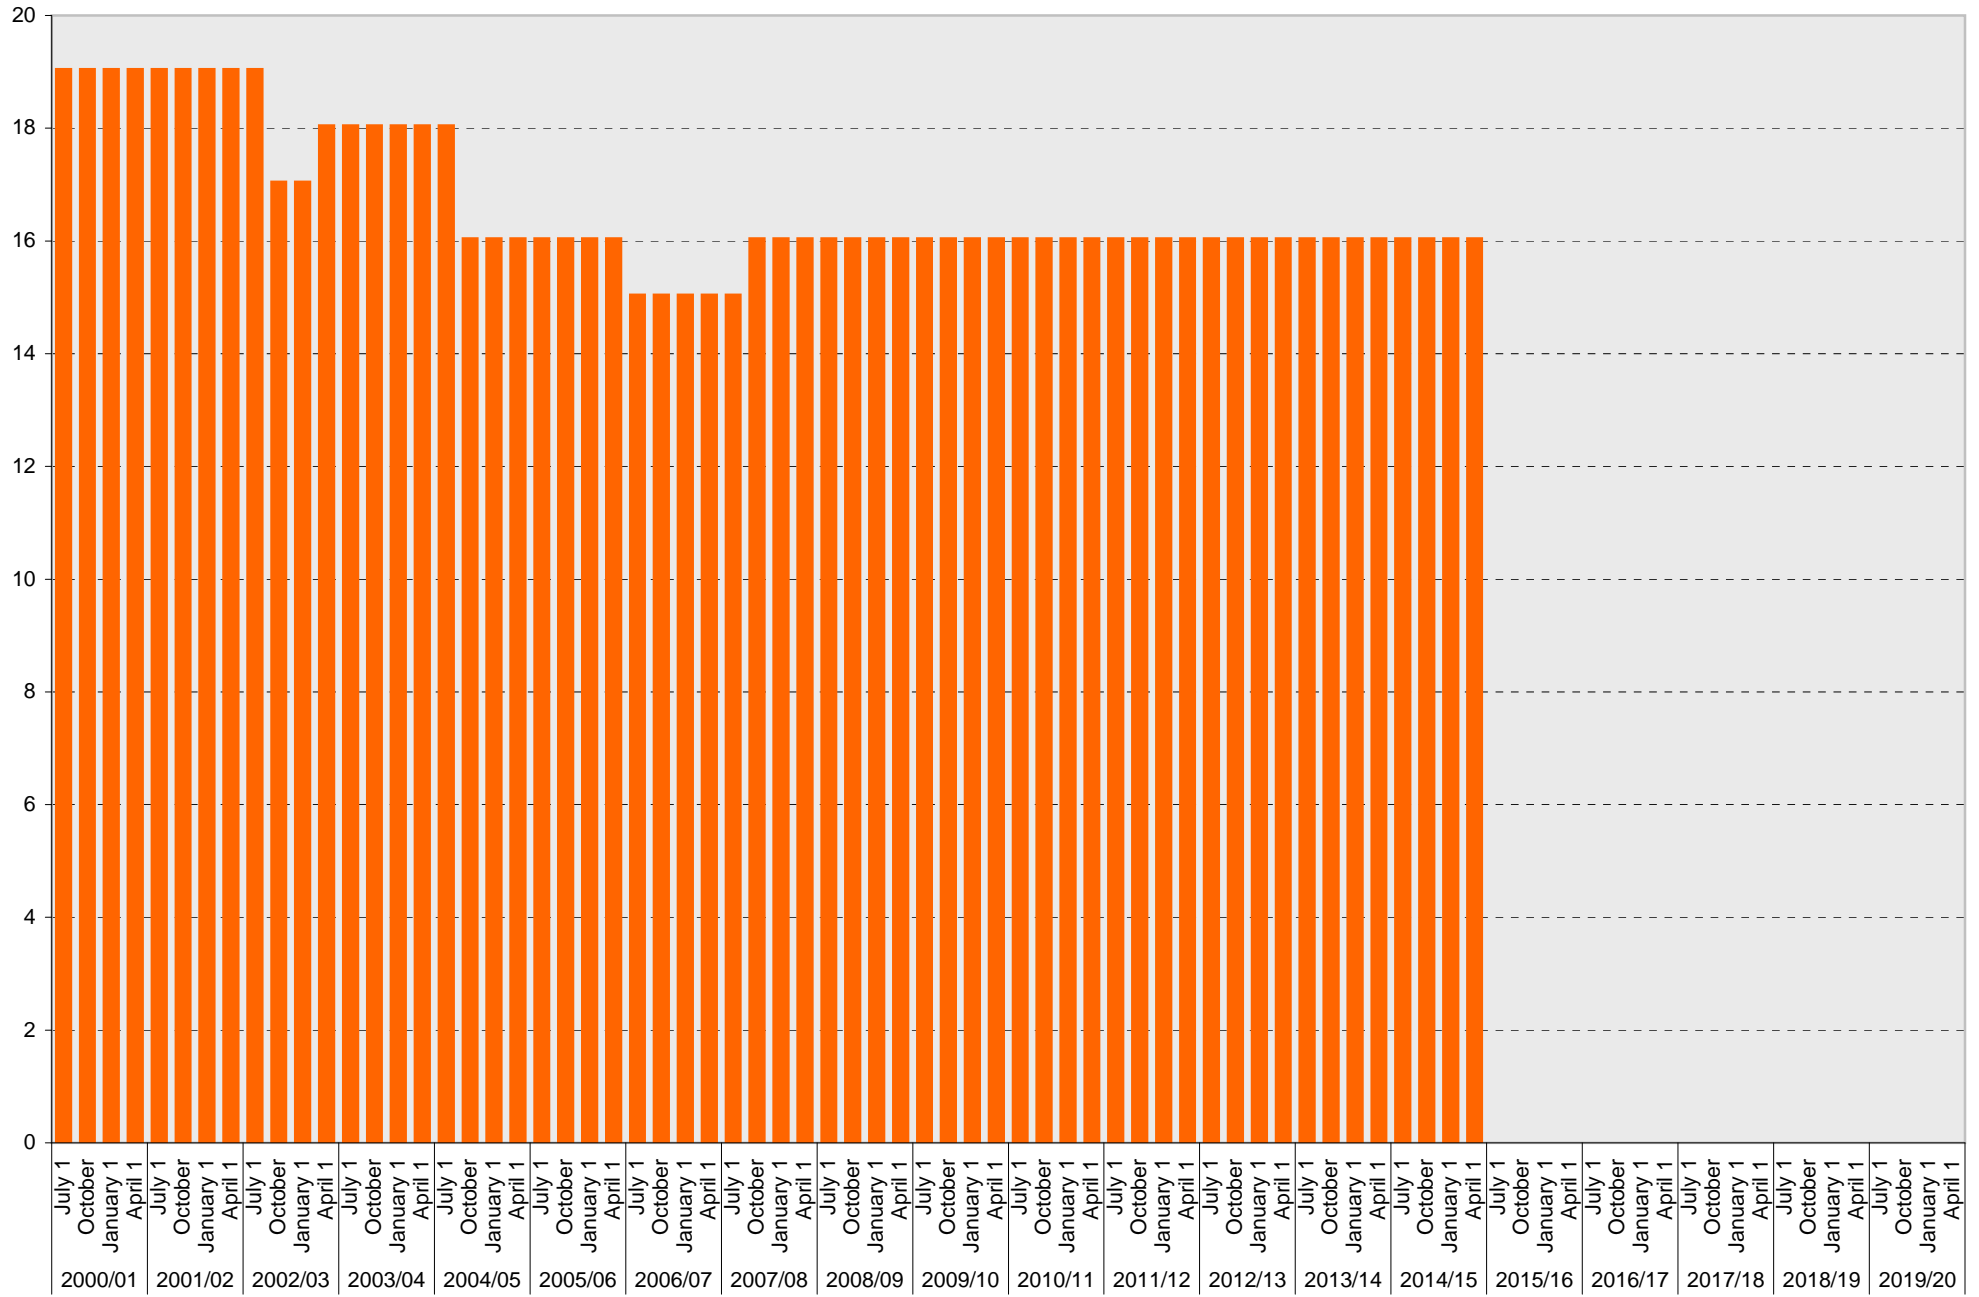

University of California, San Diego Parking Space Inventory

Lot P507: Visitor: Meter Parking Spaces

■ Visitor: Meter