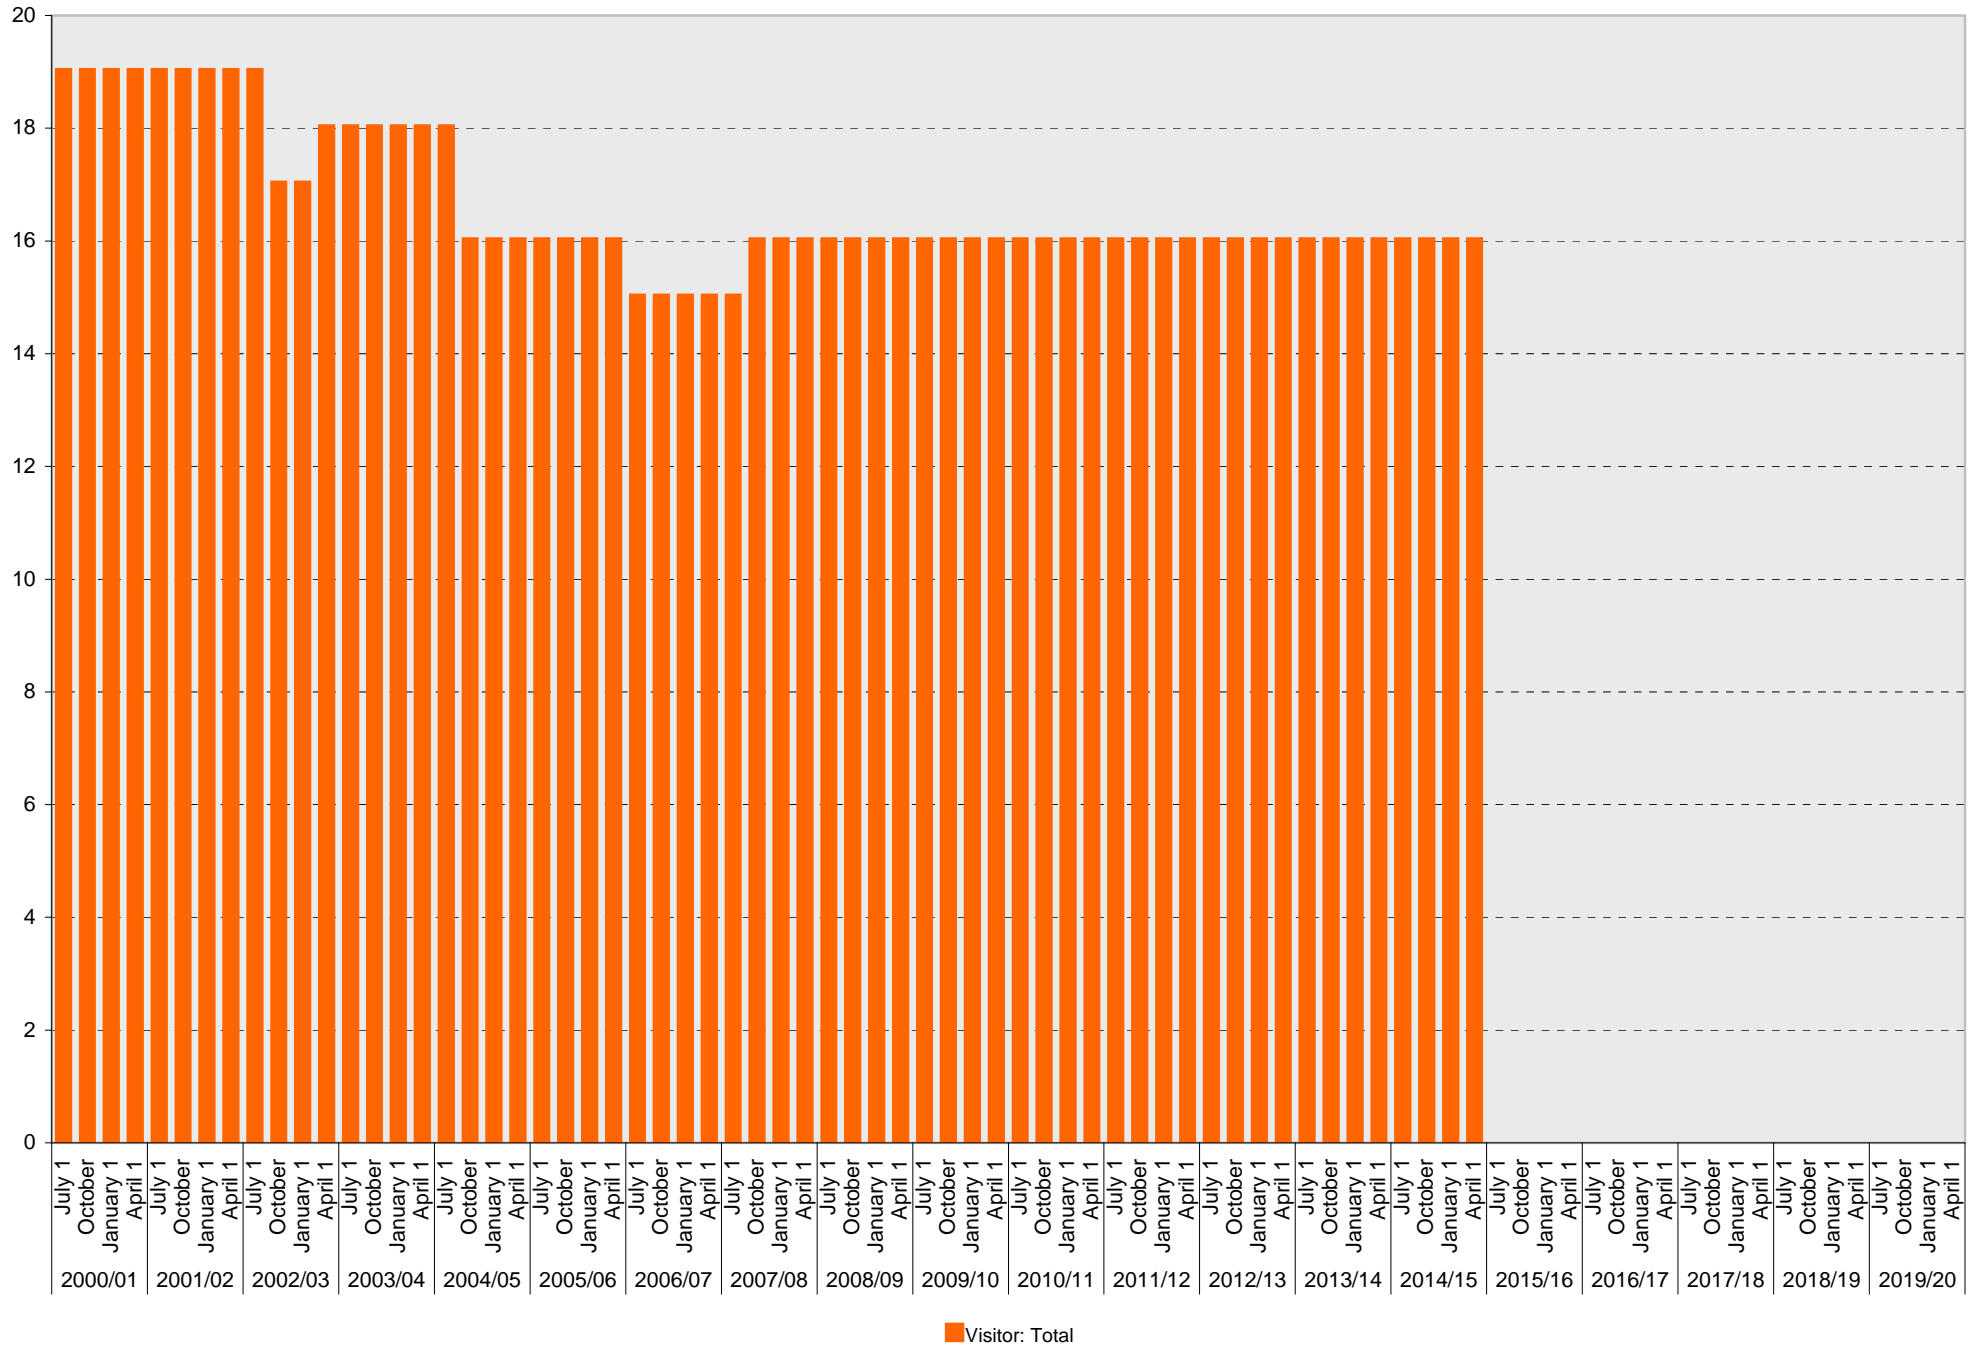

University of California, San Diego Parking Space Inventory

Lot P507: Visitor: Total Parking Spaces