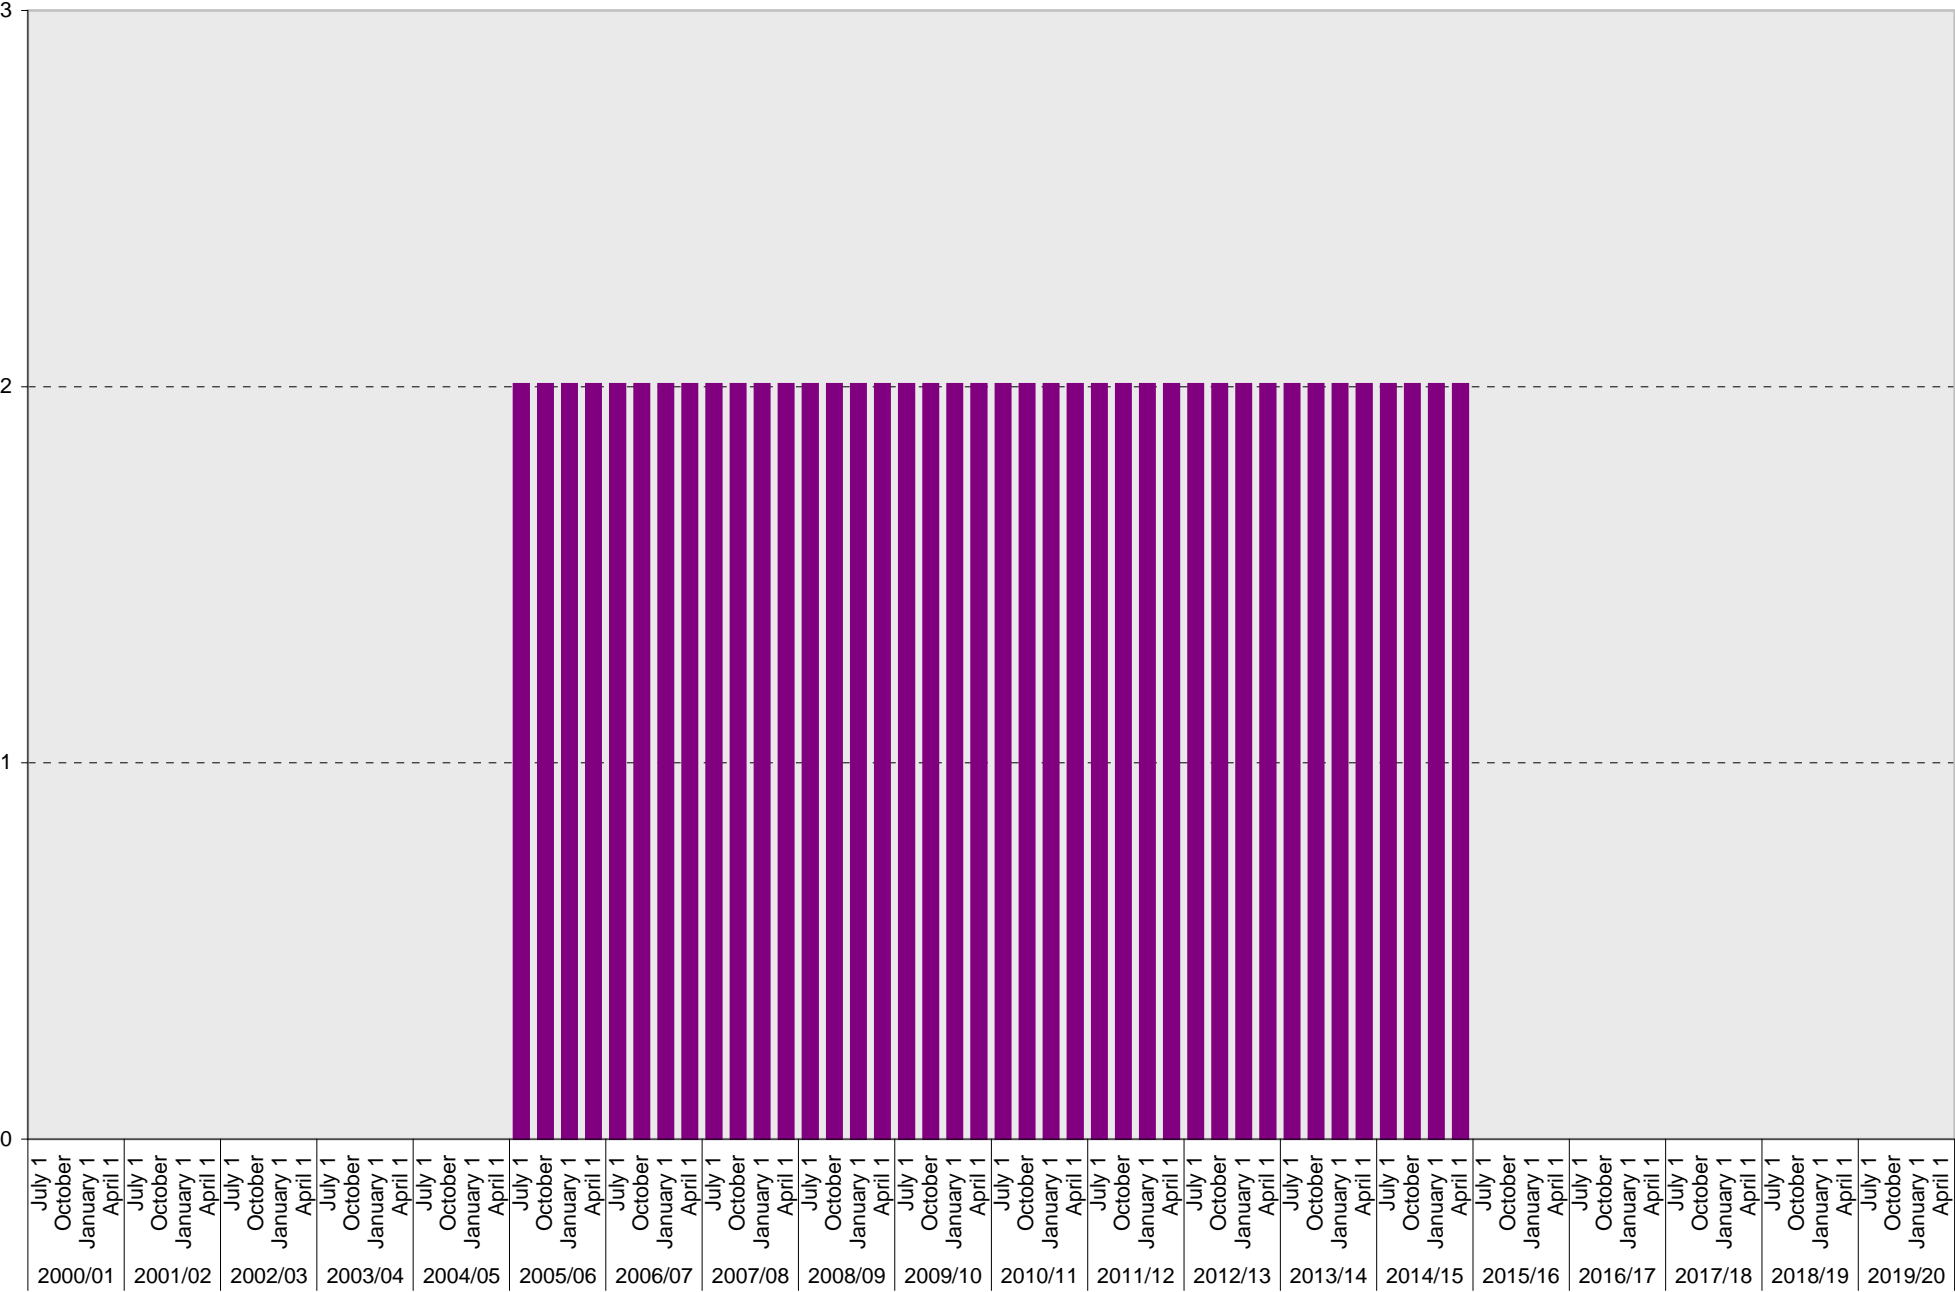

## Lot P507: Allocated: Imprints Visitor Parking Spaces

■ Allocated

University of California, San Diego Parking Space Inventory  
Lot P507: Allocated: Key Pickup Parking Spaces

■ Allocated

University of California, San Diego Parking Space Inventory  
Lot P507: Allocated: Live Scan Visitor Parking Spaces