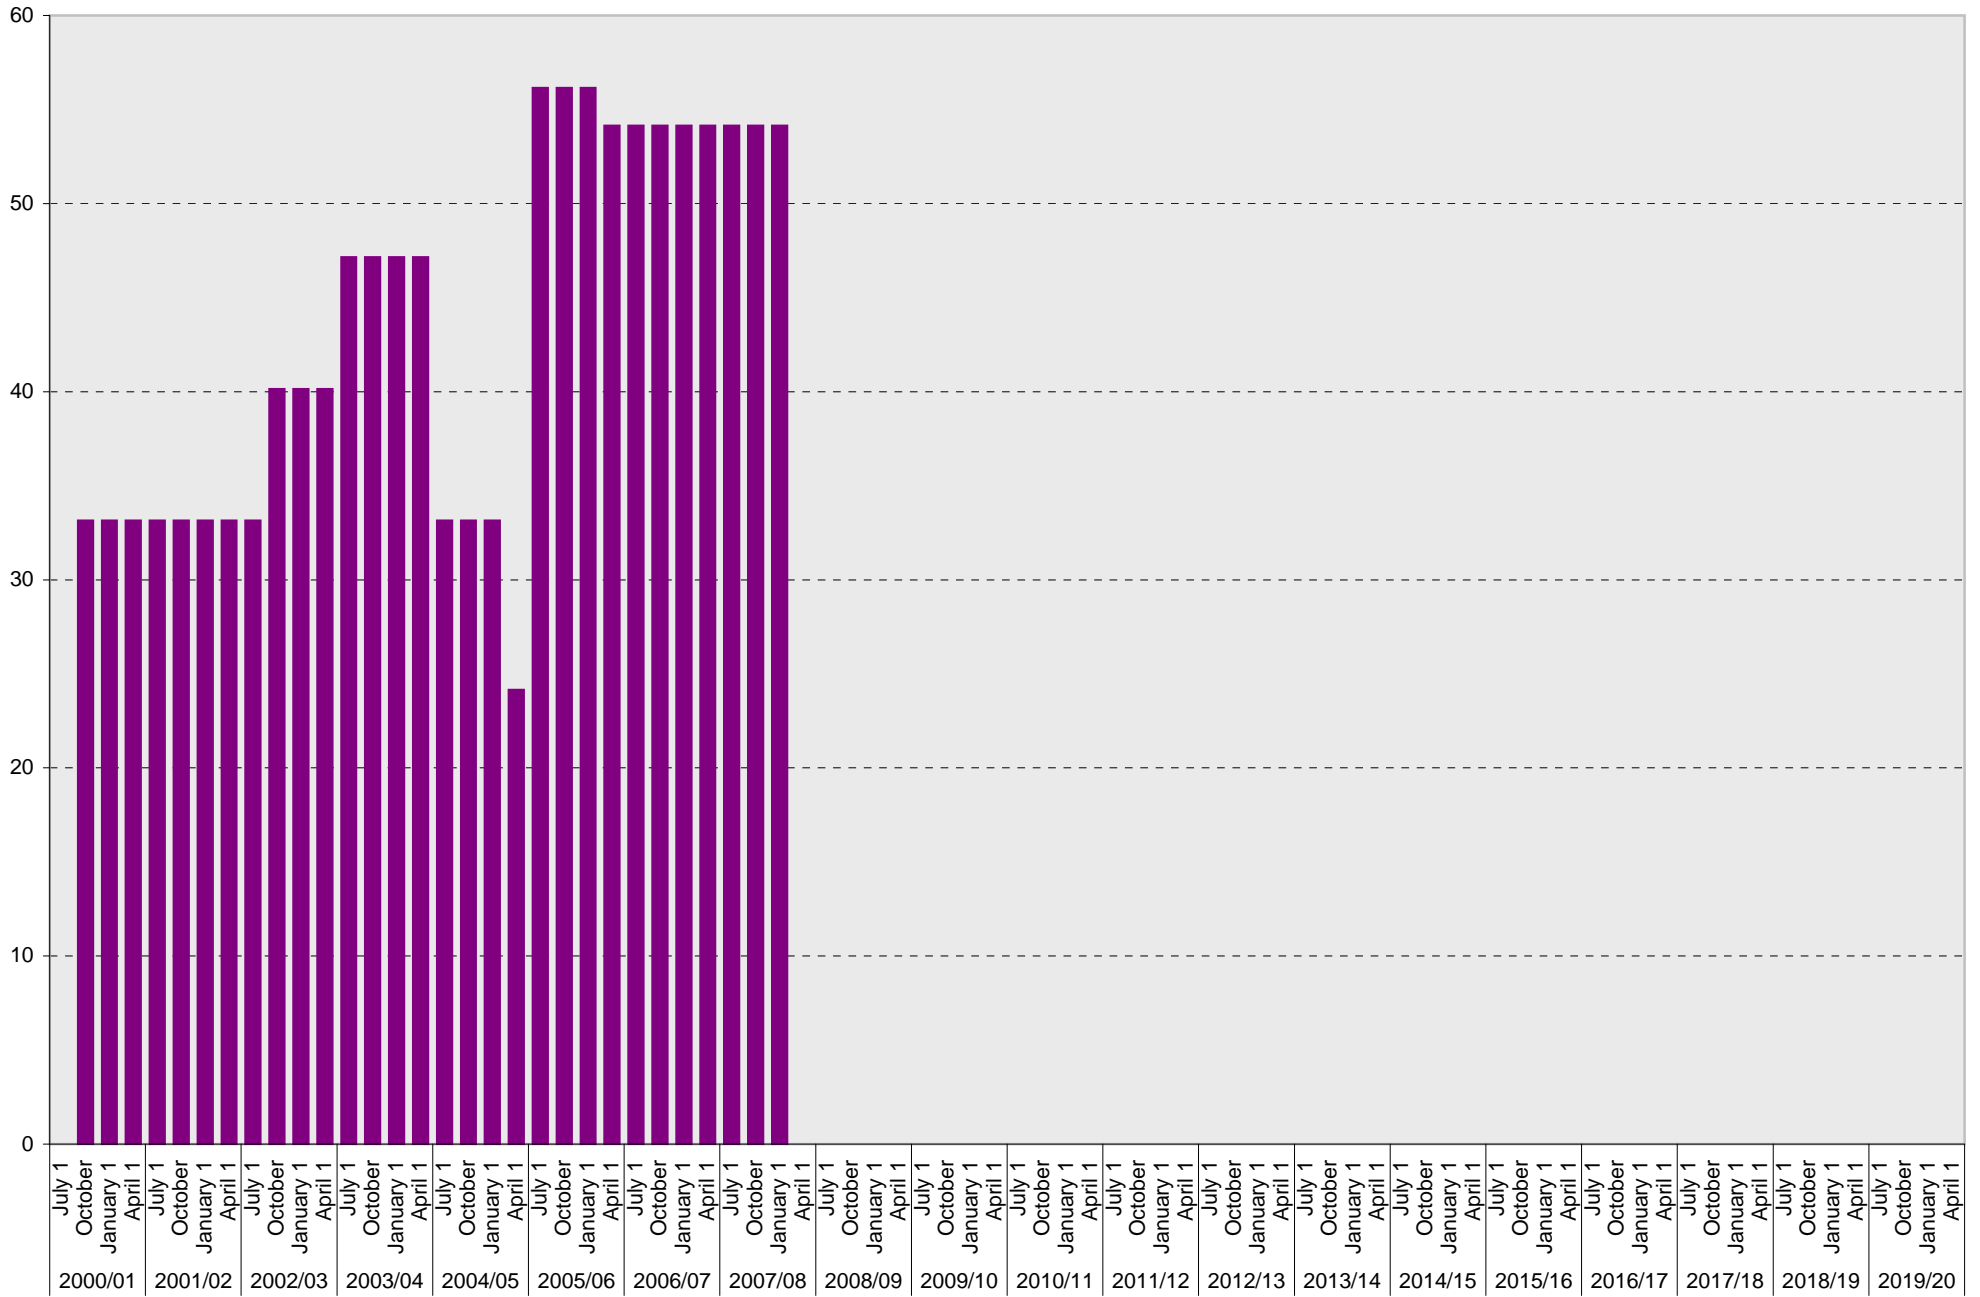

University of California, San Diego Parking Space Inventory
Lot P507: Allocated: Transportation and Parking Services Shuttle Parking Spaces

■ Allocated