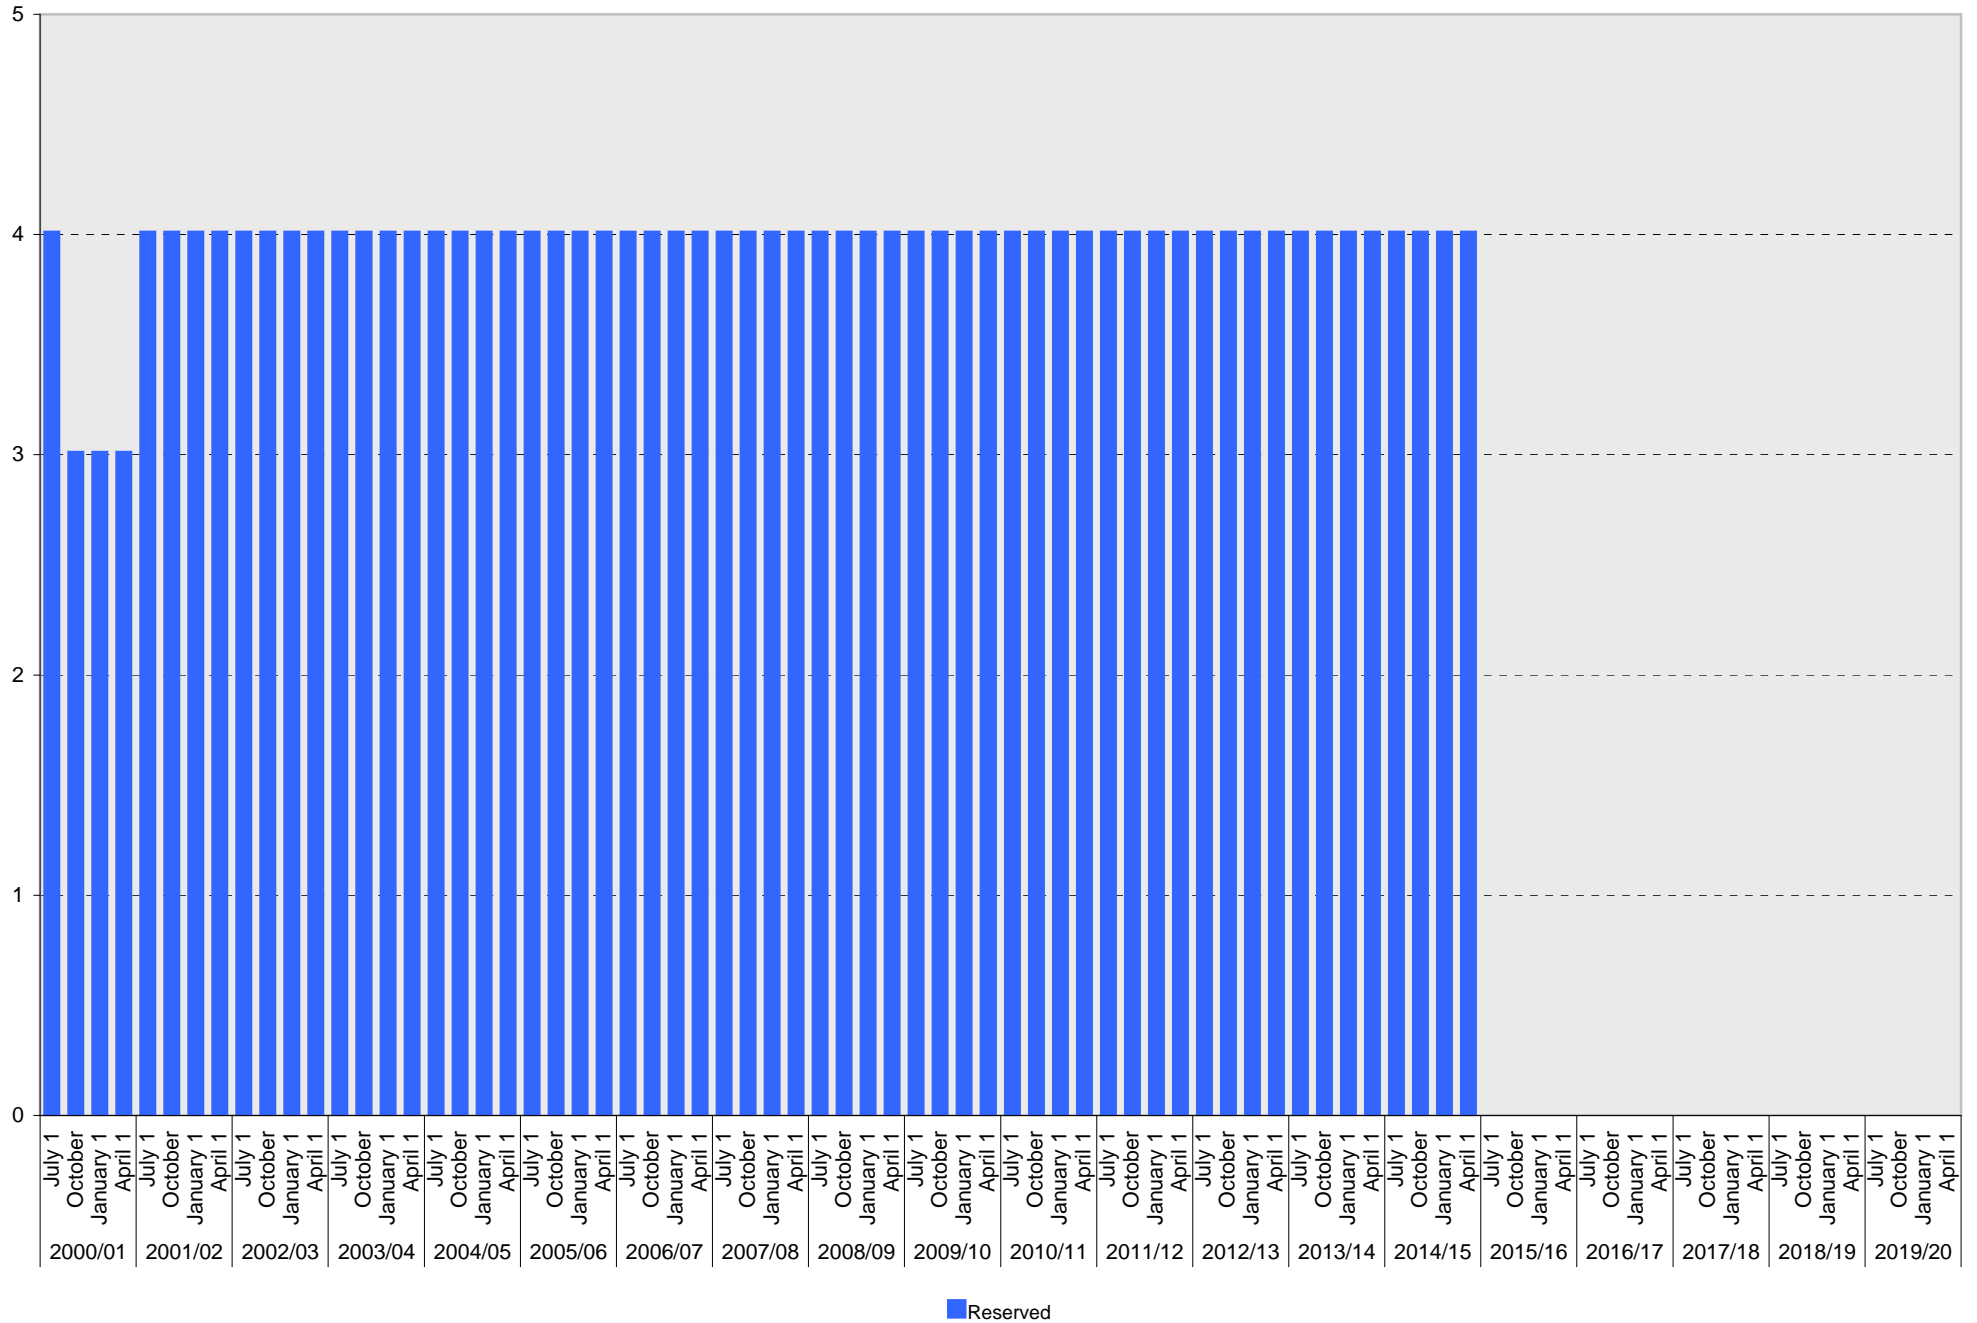

University of California, San Diego Parking Space Inventory

Lot P505: Reserved Parking Spaces