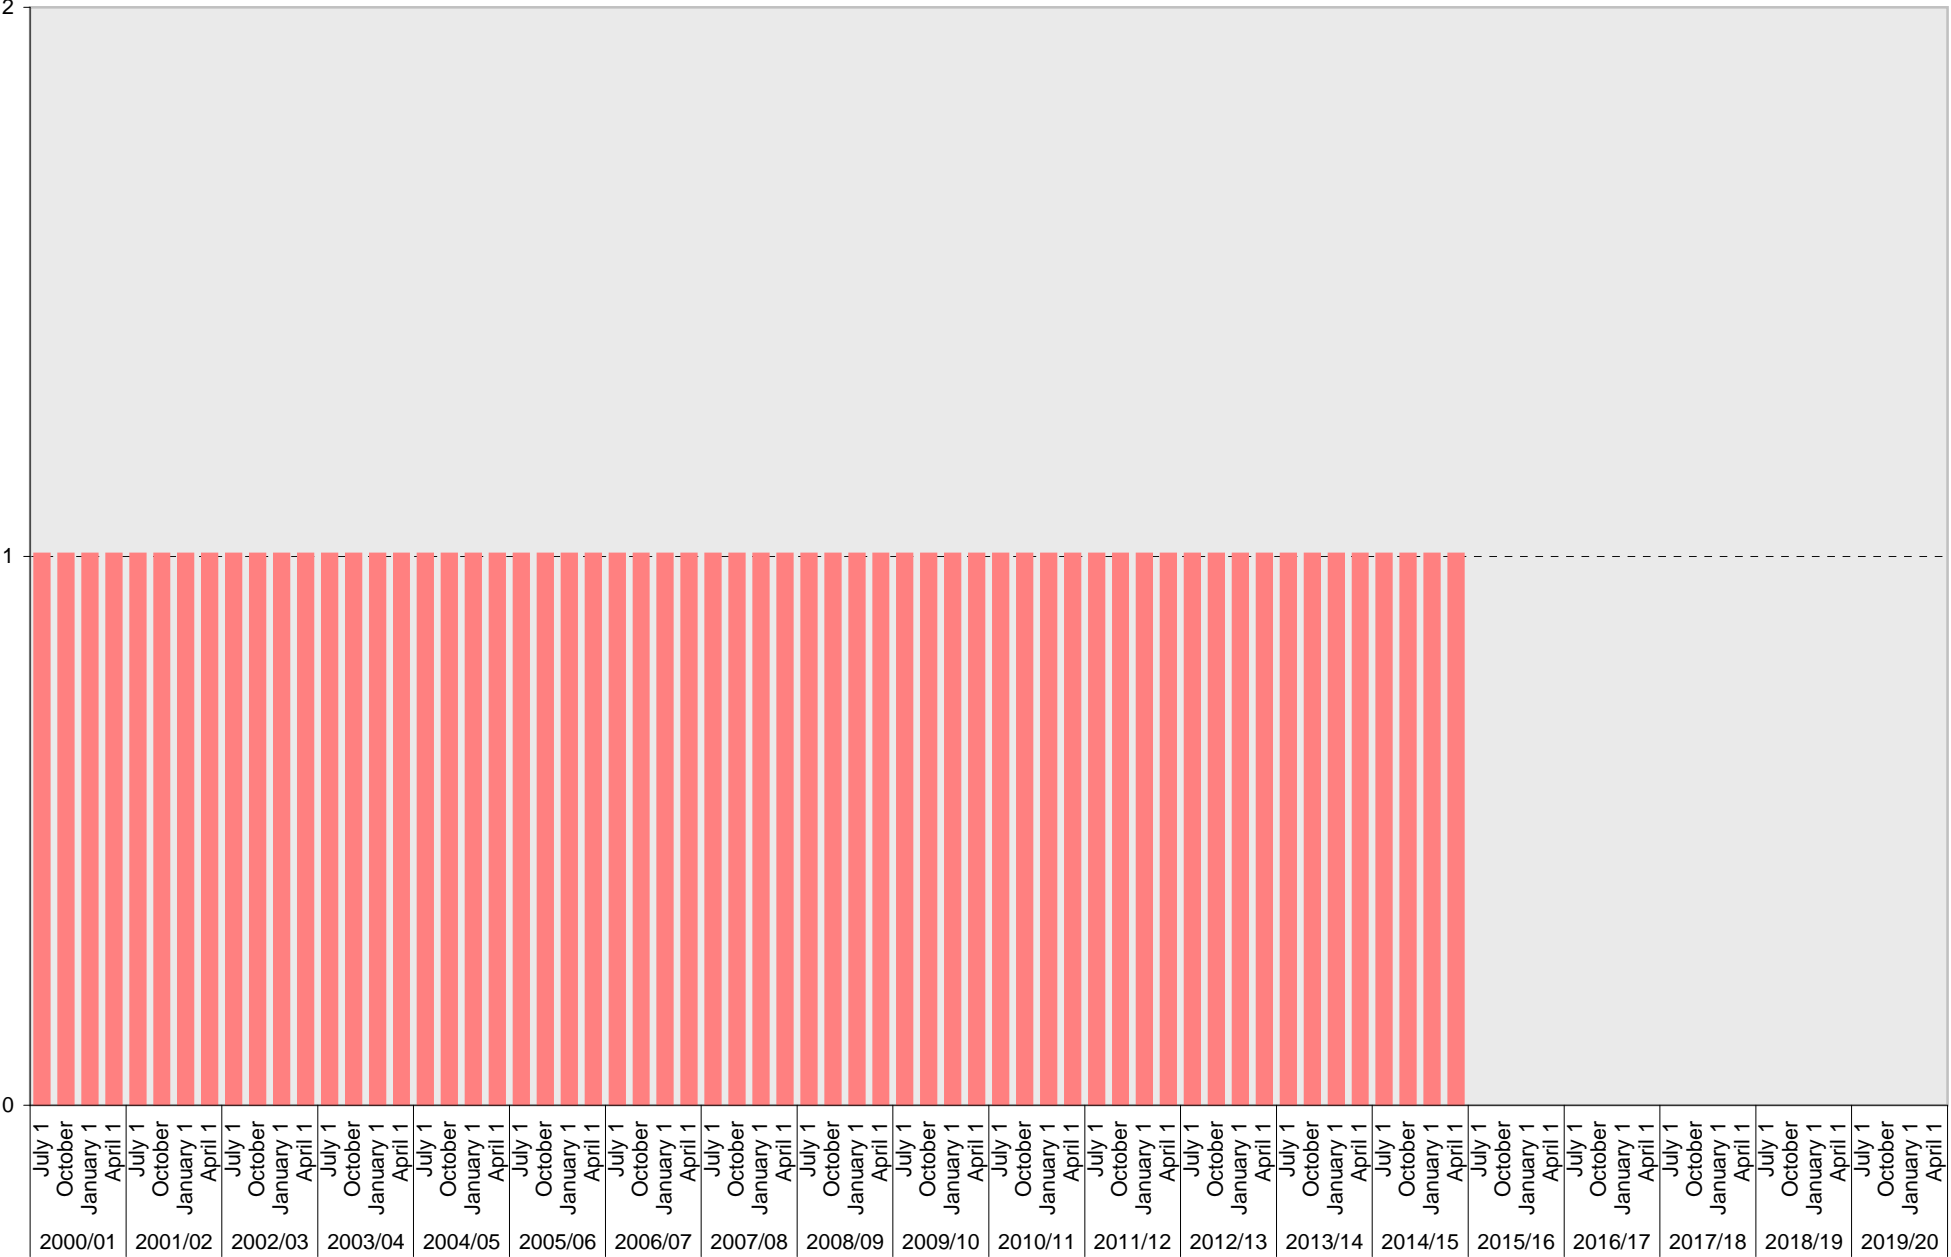

University of California, San Diego Parking Space Inventory
Lot P505: Service Yard Parking Spaces

Service Yard