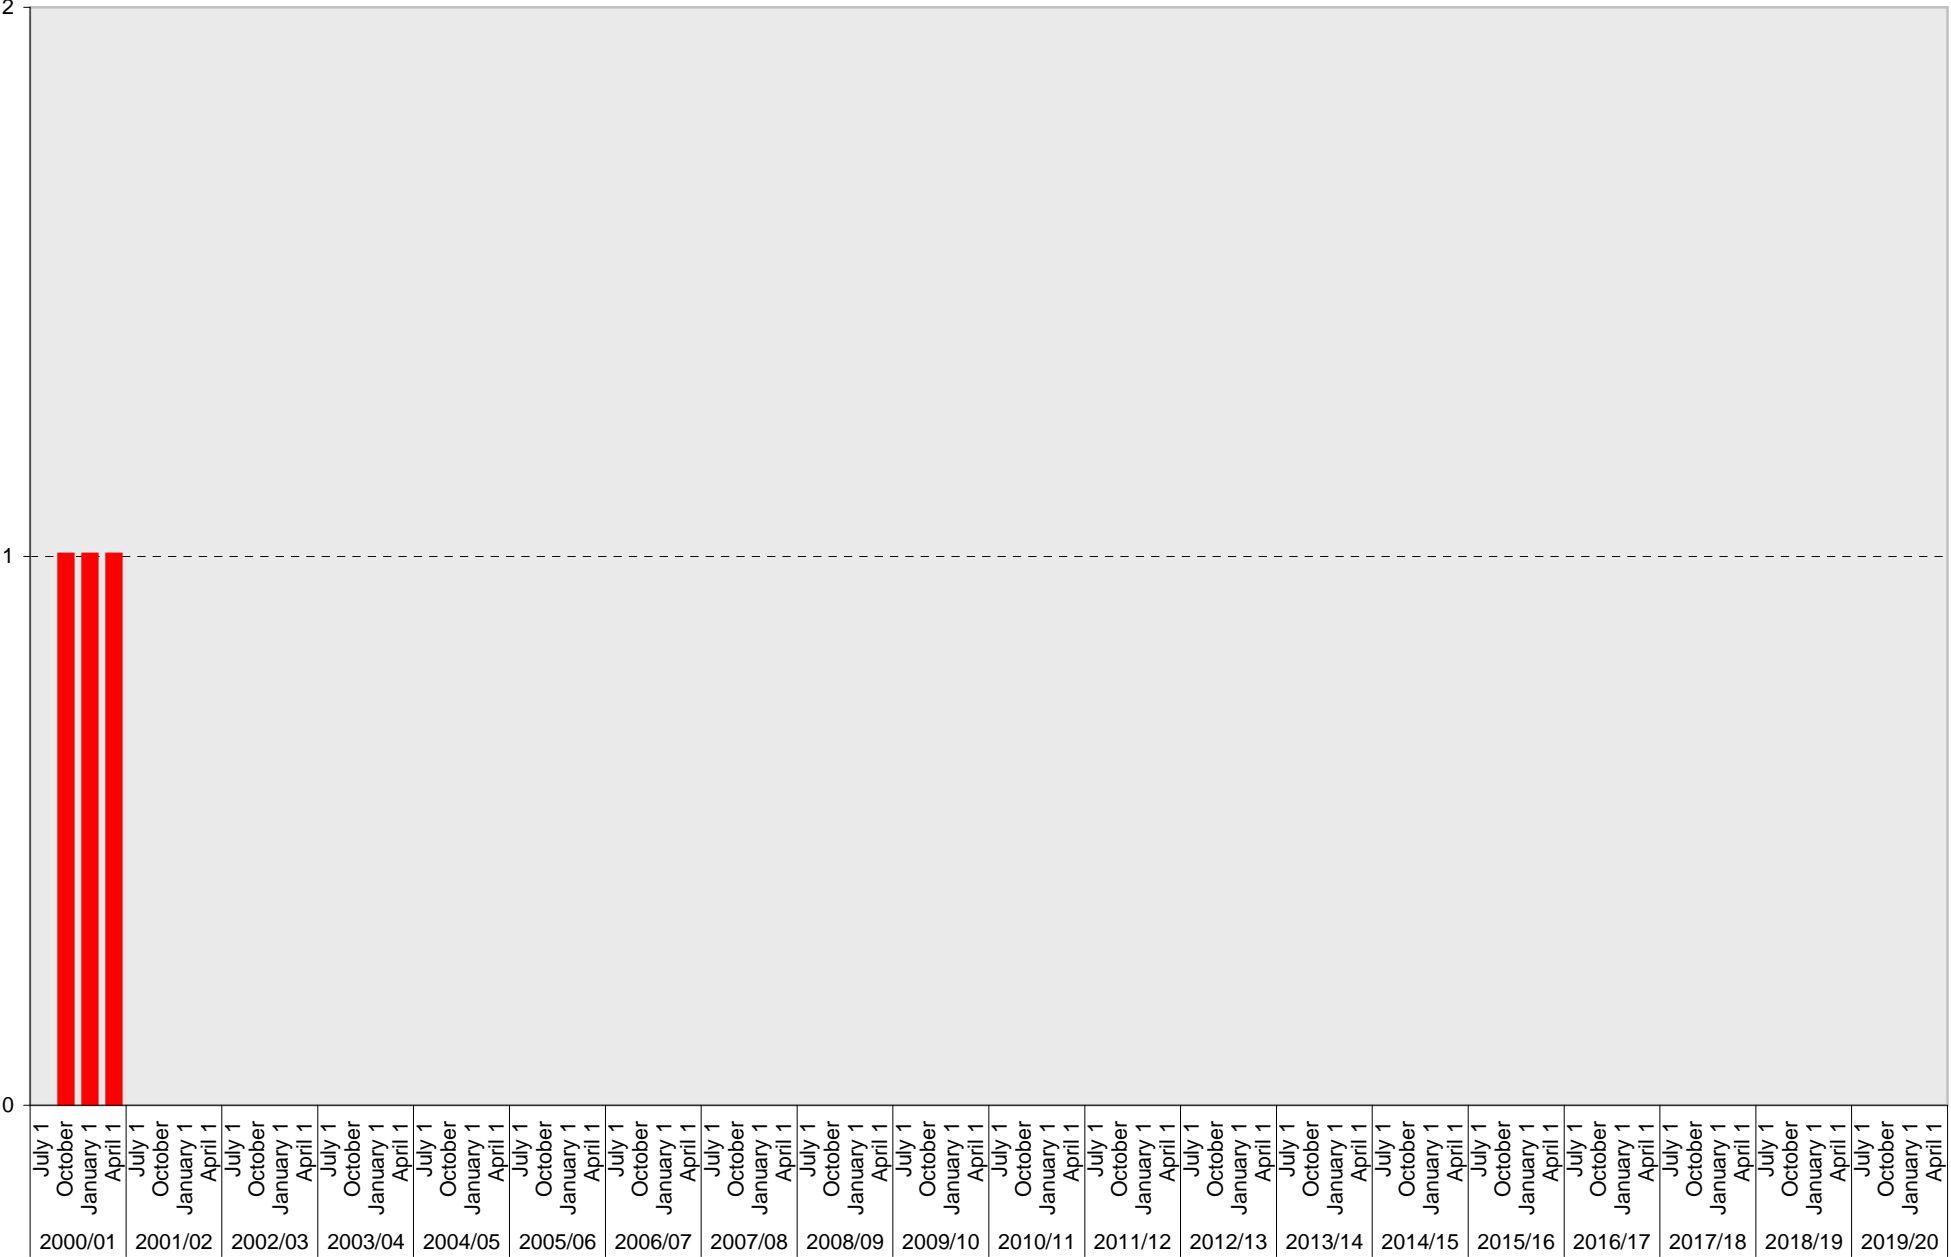

# University of California, San Diego Parking Space Inventory

## Lot P505: A Parking Spaces