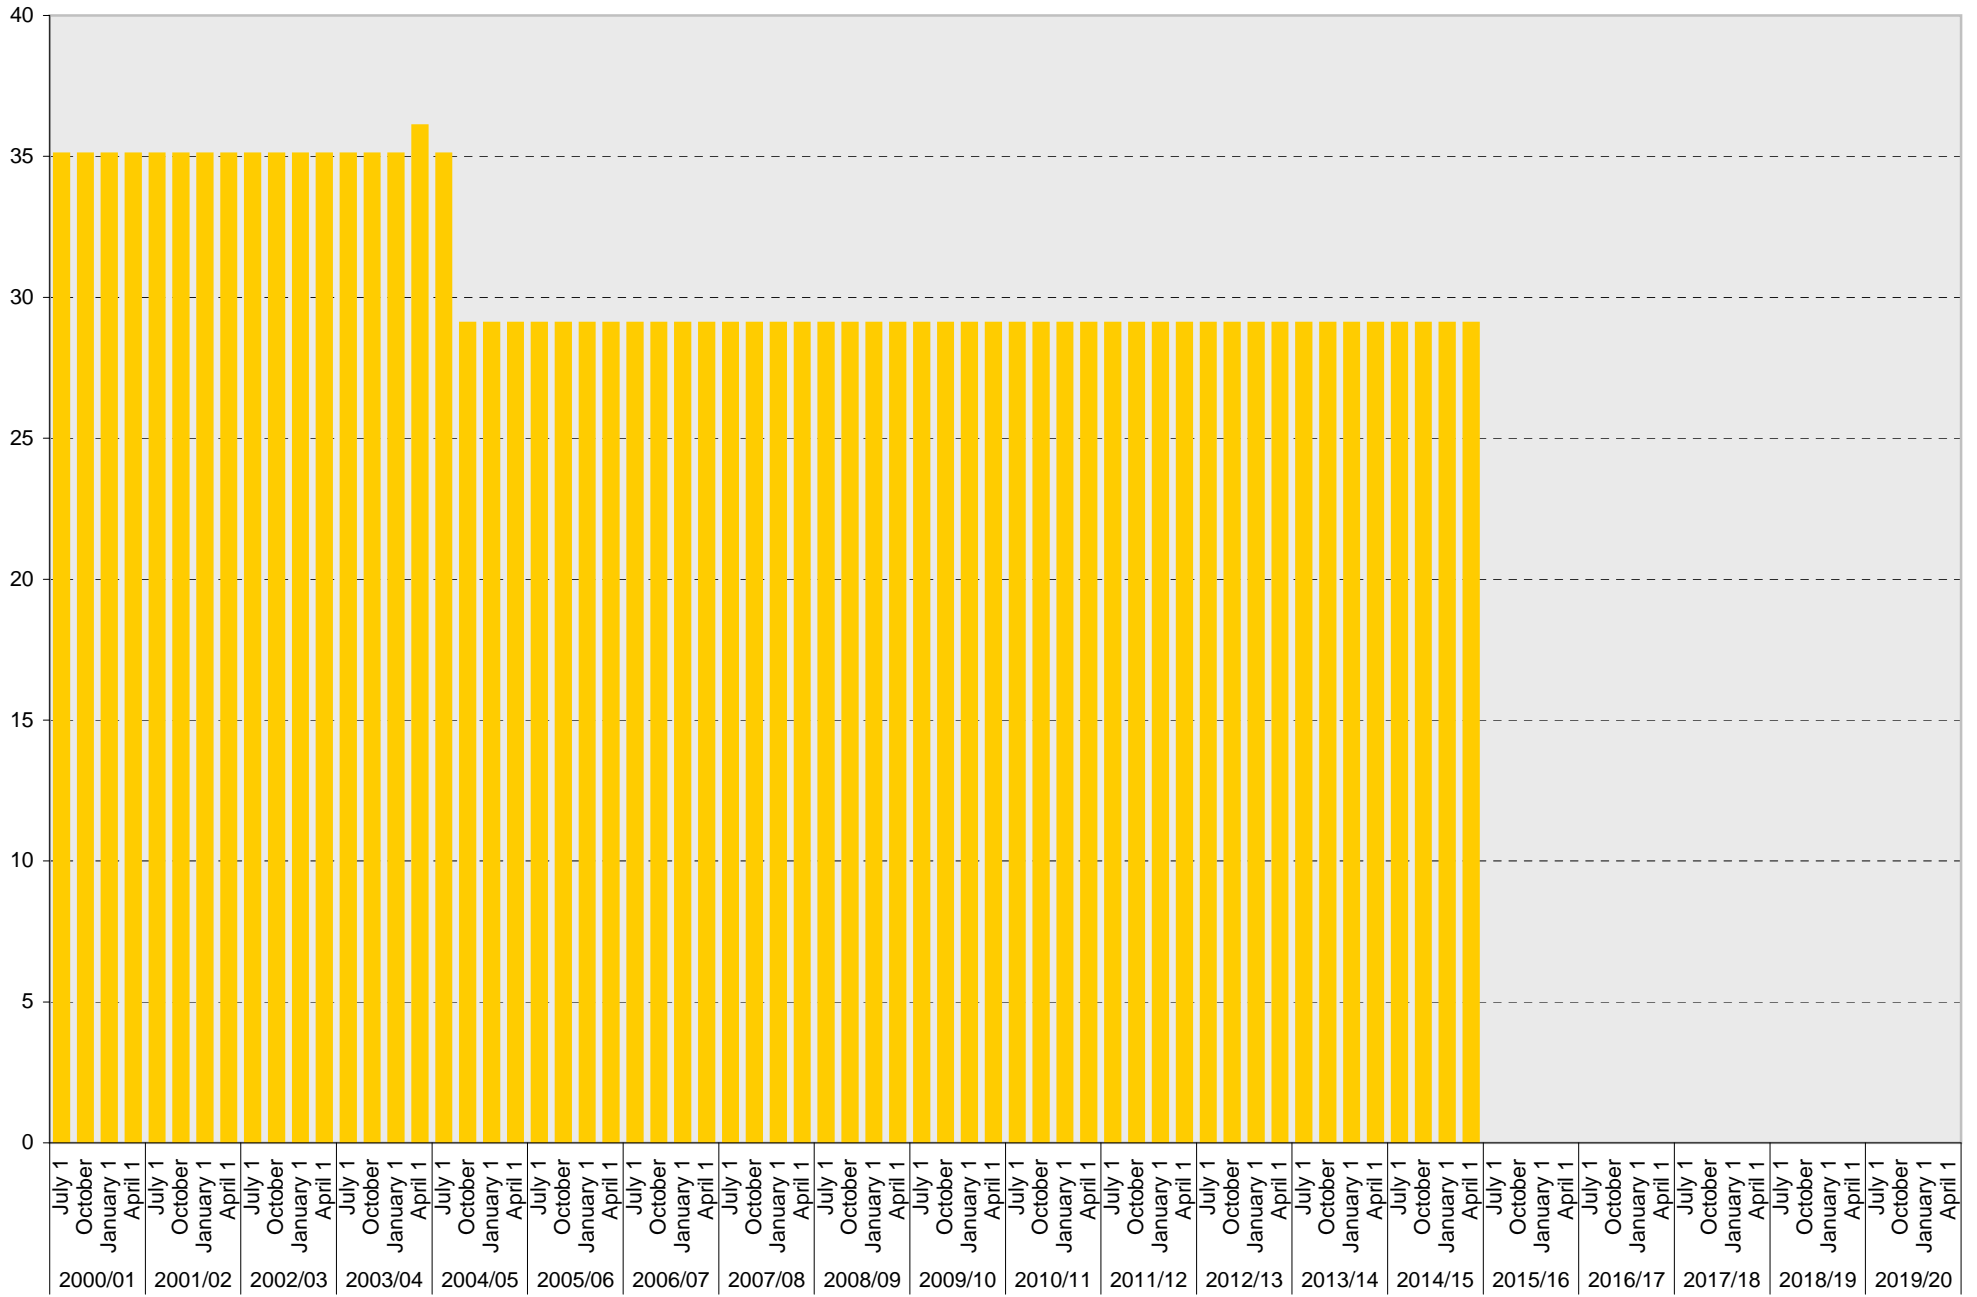

University of California, San Diego Parking Space Inventory

Lot P504: S Parking Spaces

■ S

University of California, San Diego Parking Space Inventory

Lot P504: Visitor: Meter Parking Spaces

Visitor: Meter

University of California, San Diego Parking Space Inventory

Lot P504: Visitor: Pay and Display Parking Spaces

■ Visitor: Pay and Display

University of California, San Diego Parking Space Inventory

Lot P504: Visitor: Pay by Space Parking Spaces

Date		Visitor Parking Spaces			
		Meter	Pay and Display	Pay by Space	Pay upon Exit
2010/11	July 1		13		
	October 1		13		
	January 1			13	
	April 1			13	
2011/12	July 1			13	
	October 1			13	
	January 1			13	
	April 1			13	
2012/13	July 1			13	
	October 1			13	
	January 1		13		
	April 1		13		
2013/14	July 1		13		
	October 1		13		
	January 1		13		
	April 1		13		
2014/15	July 1		13		
	October 1		12		
	January 1		12		
	April 1		12		
2015/16	July 1				
	October 1				
	January 1				
	April 1				
2016/17	July 1				
	October 1				
	January 1				
	April 1				
2017/18	July 1				
	October 1				
	January 1				
	April 1				
2018/19	July 1				
	October 1				
	January 1				
	April 1				
2019/20	July 1				
	October 1				
	January 1				
	April 1				