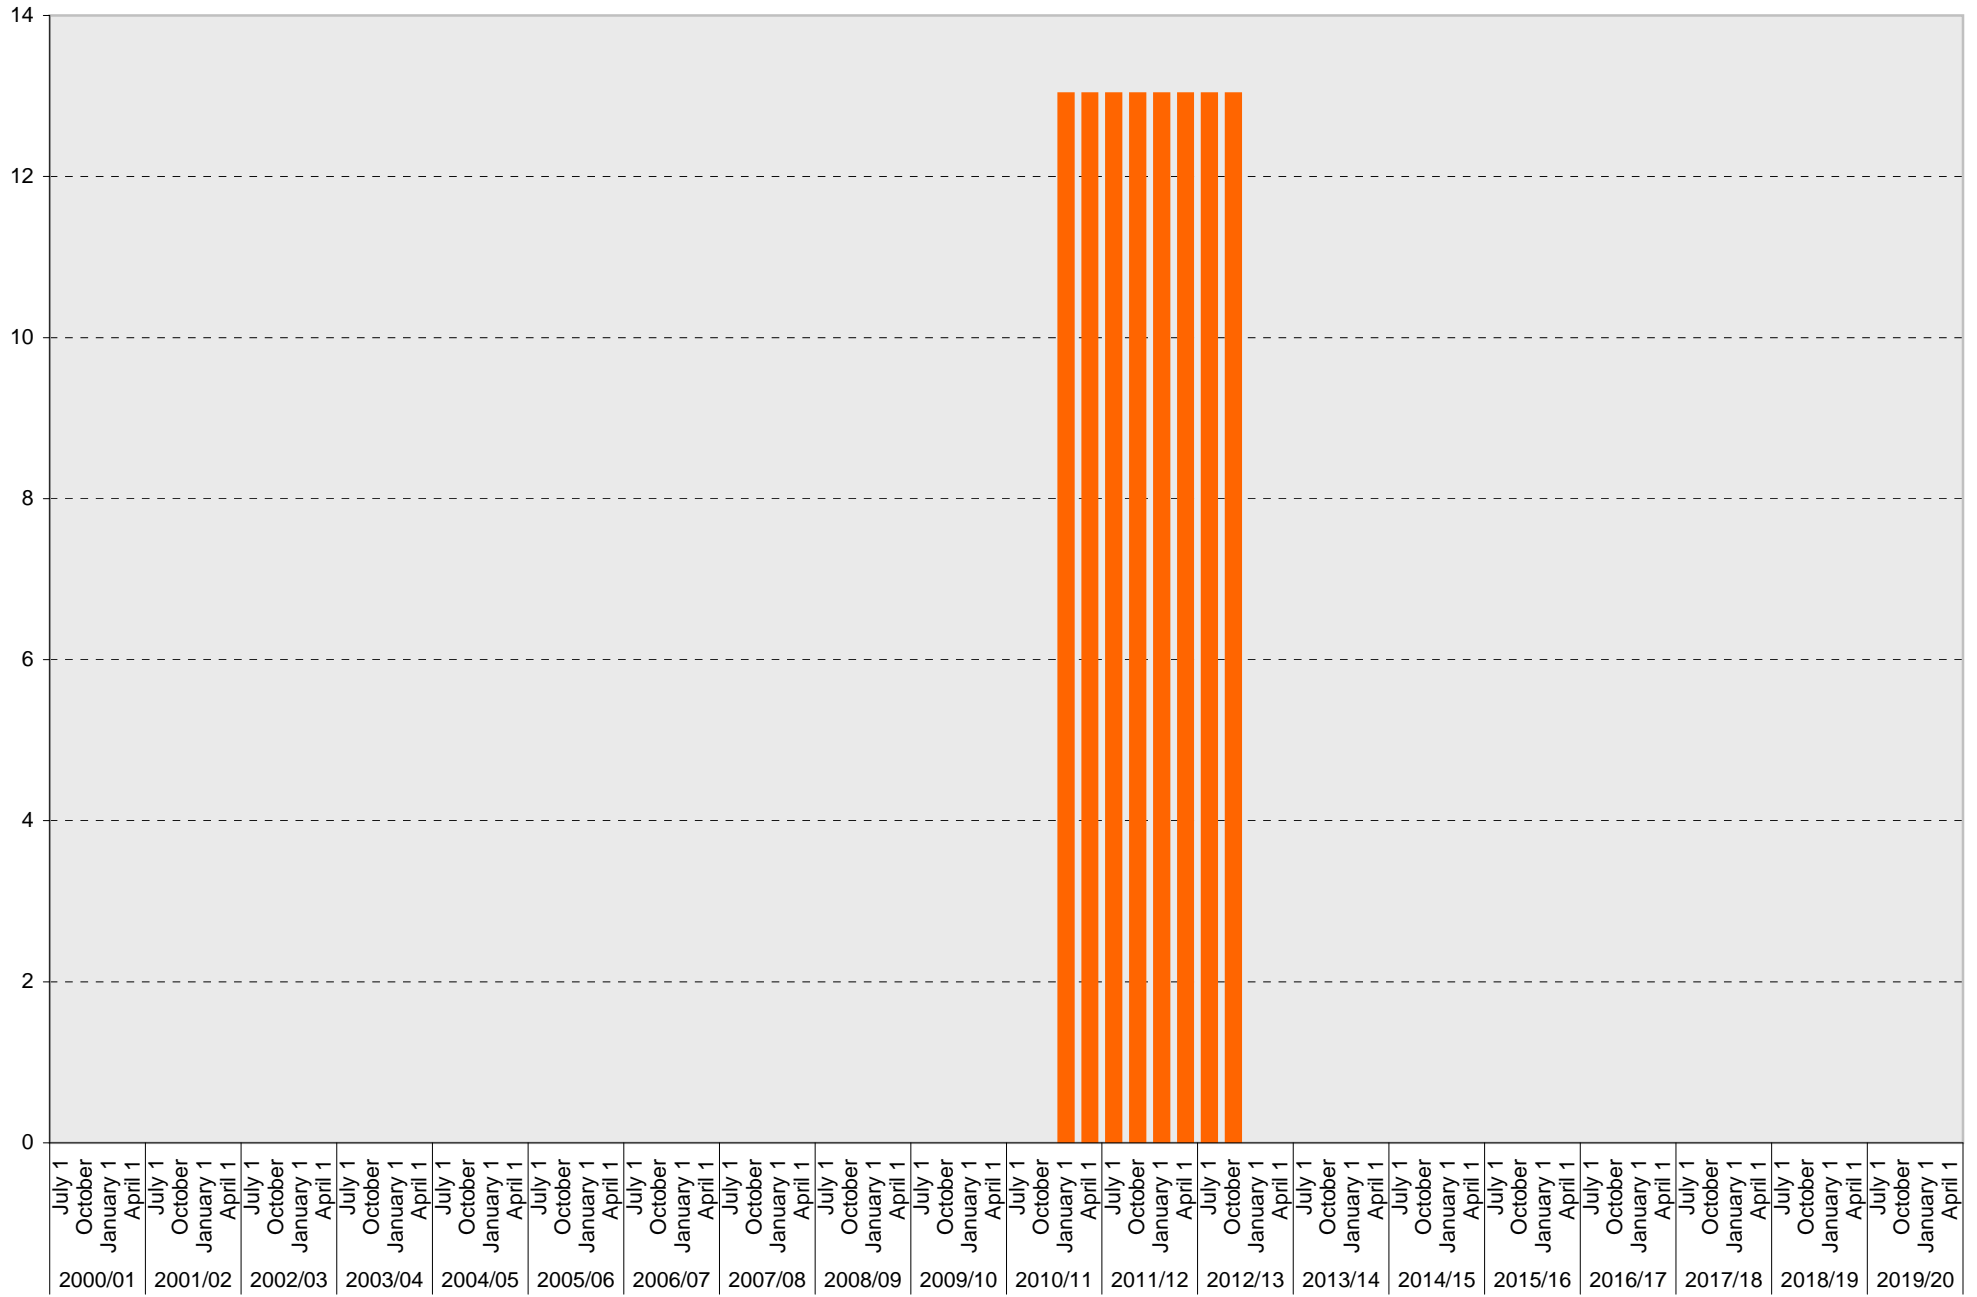

University of California, San Diego Parking Space Inventory

Lot P504: S Parking Spaces

■ S

University of California, San Diego Parking Space Inventory

Lot P504: Visitor: Meter Parking Spaces

Visitor: Meter

University of California, San Diego Parking Space Inventory

Lot P504: Visitor: Pay and Display Parking Spaces

■ Visitor: Pay and Display

University of California, San Diego Parking Space Inventory

Lot P504: Visitor: Pay by Space Parking Spaces