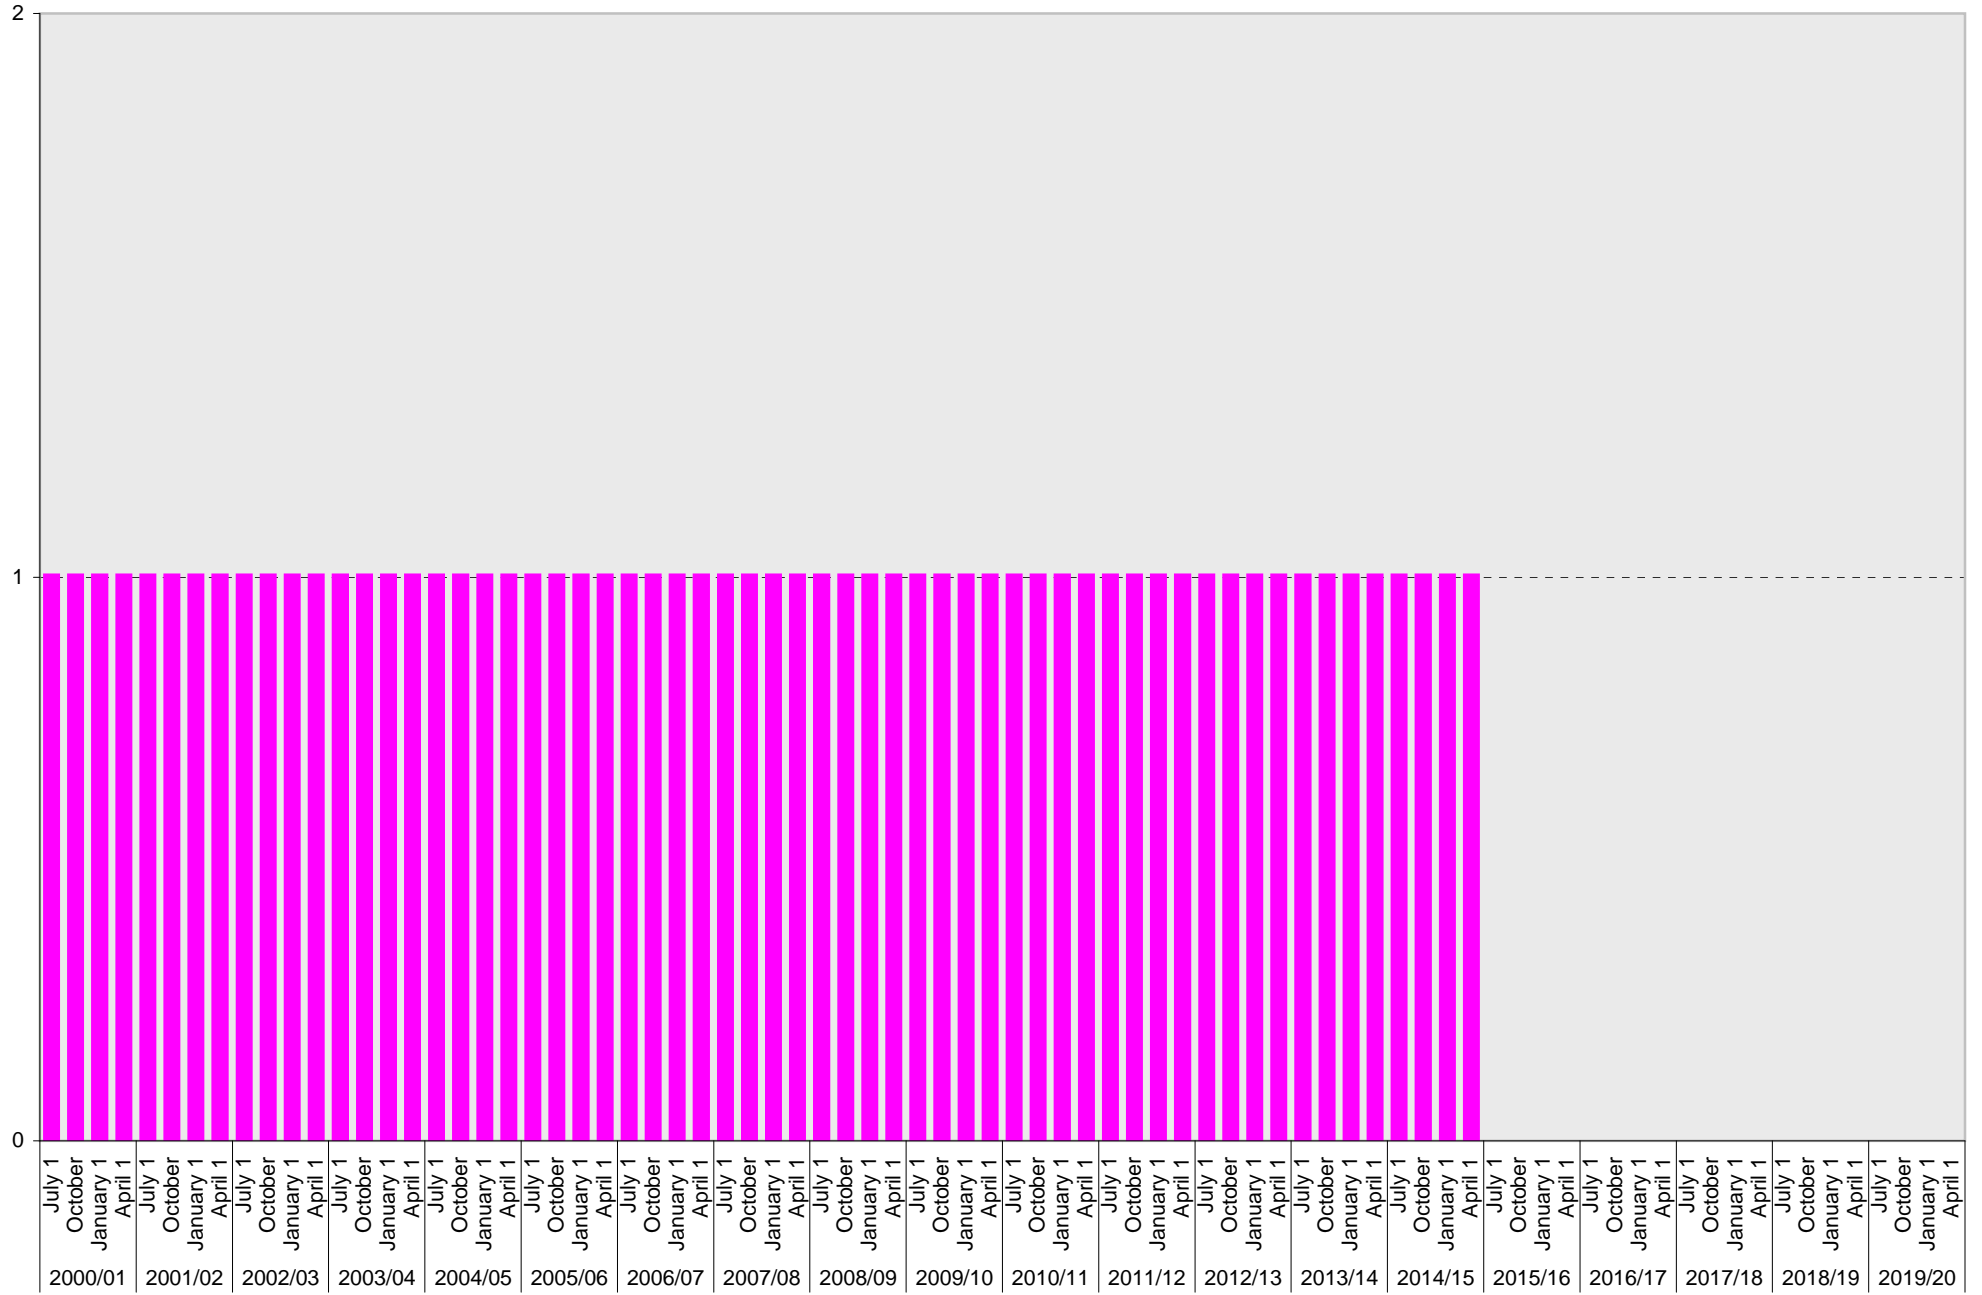

Motorcycle

University of California, San Diego Parking Space Inventory
Lot P504

Date		Parking Spaces										Motorcycle Parking Sections	
		A	B	S	Visitor	Reserved	Allocated	Accessible	UC Vehicle	Service Yard	Loading		Total
2000/01	July 1			35	7	2		6			5	55	1
	October 1			35	7	2		6			5	55	1
	January 1			35	7	2		6			5	55	1
	April 1			35	7	2		6			5	55	1
2001/02	July 1			35	7	2		6			5	55	1
	October 1			35	7	2		6			5	55	1
	January 1			35	7	2		6			5	55	1
	April 1			35	7	2		6			5	55	1
2002/03	July 1			35	7	2		6			5	55	1
	October 1			35	7	2		6			5	55	1
	January 1			35	7	2		6			5	55	1
	April 1			35	7	2		6			5	55	1
2003/04	July 1			35	7	2		6			5	55	1
	October 1			35	7	2		6			5	55	1
	January 1			35	7	2		6			5	55	1
	April 1			36	7	1		6			5	55	1
2004/05	July 1			35	7	2		6			5	55	1
	October 1			29	13	2		6			5	55	1
	January 1			29	13	2		6			5	55	1
	April 1			29	13	2		6			5	55	1
2005/06	July 1			29	13	2		6			5	55	1
	October 1			29	13	2		6			5	55	1
	January 1			29	13	2		6			5	55	1
	April 1			29	13	2		6			5	55	1
2006/07	July 1			29	13	2		6			5	55	1
	October 1			29	13	2		6			4	54	1
	January 1			29	13	2		6			4	54	1
	April 1			29	13	2		6			4	54	1
2007/08	July 1			29	13	2		6			4	54	1
	October 1			29	13	2		6			4	54	1
	January 1			29	13	2		6			4	54	1
	April 1			29	13	2		6			4	54	1
2008/09	July 1			29	13	2		6			4	54	1
	October 1			29	13	2		6			4	54	1
	January 1			29	13	2		6			4	54	1
	April 1			29	13	2		6			4	54	1
2009/10	July 1			29	13	2		6			4	54	1
	October 1			29	13	2		6			4	54	1
	January 1			29	13	2		6			4	54	1
	April 1			29	13	2		6			4	54	1