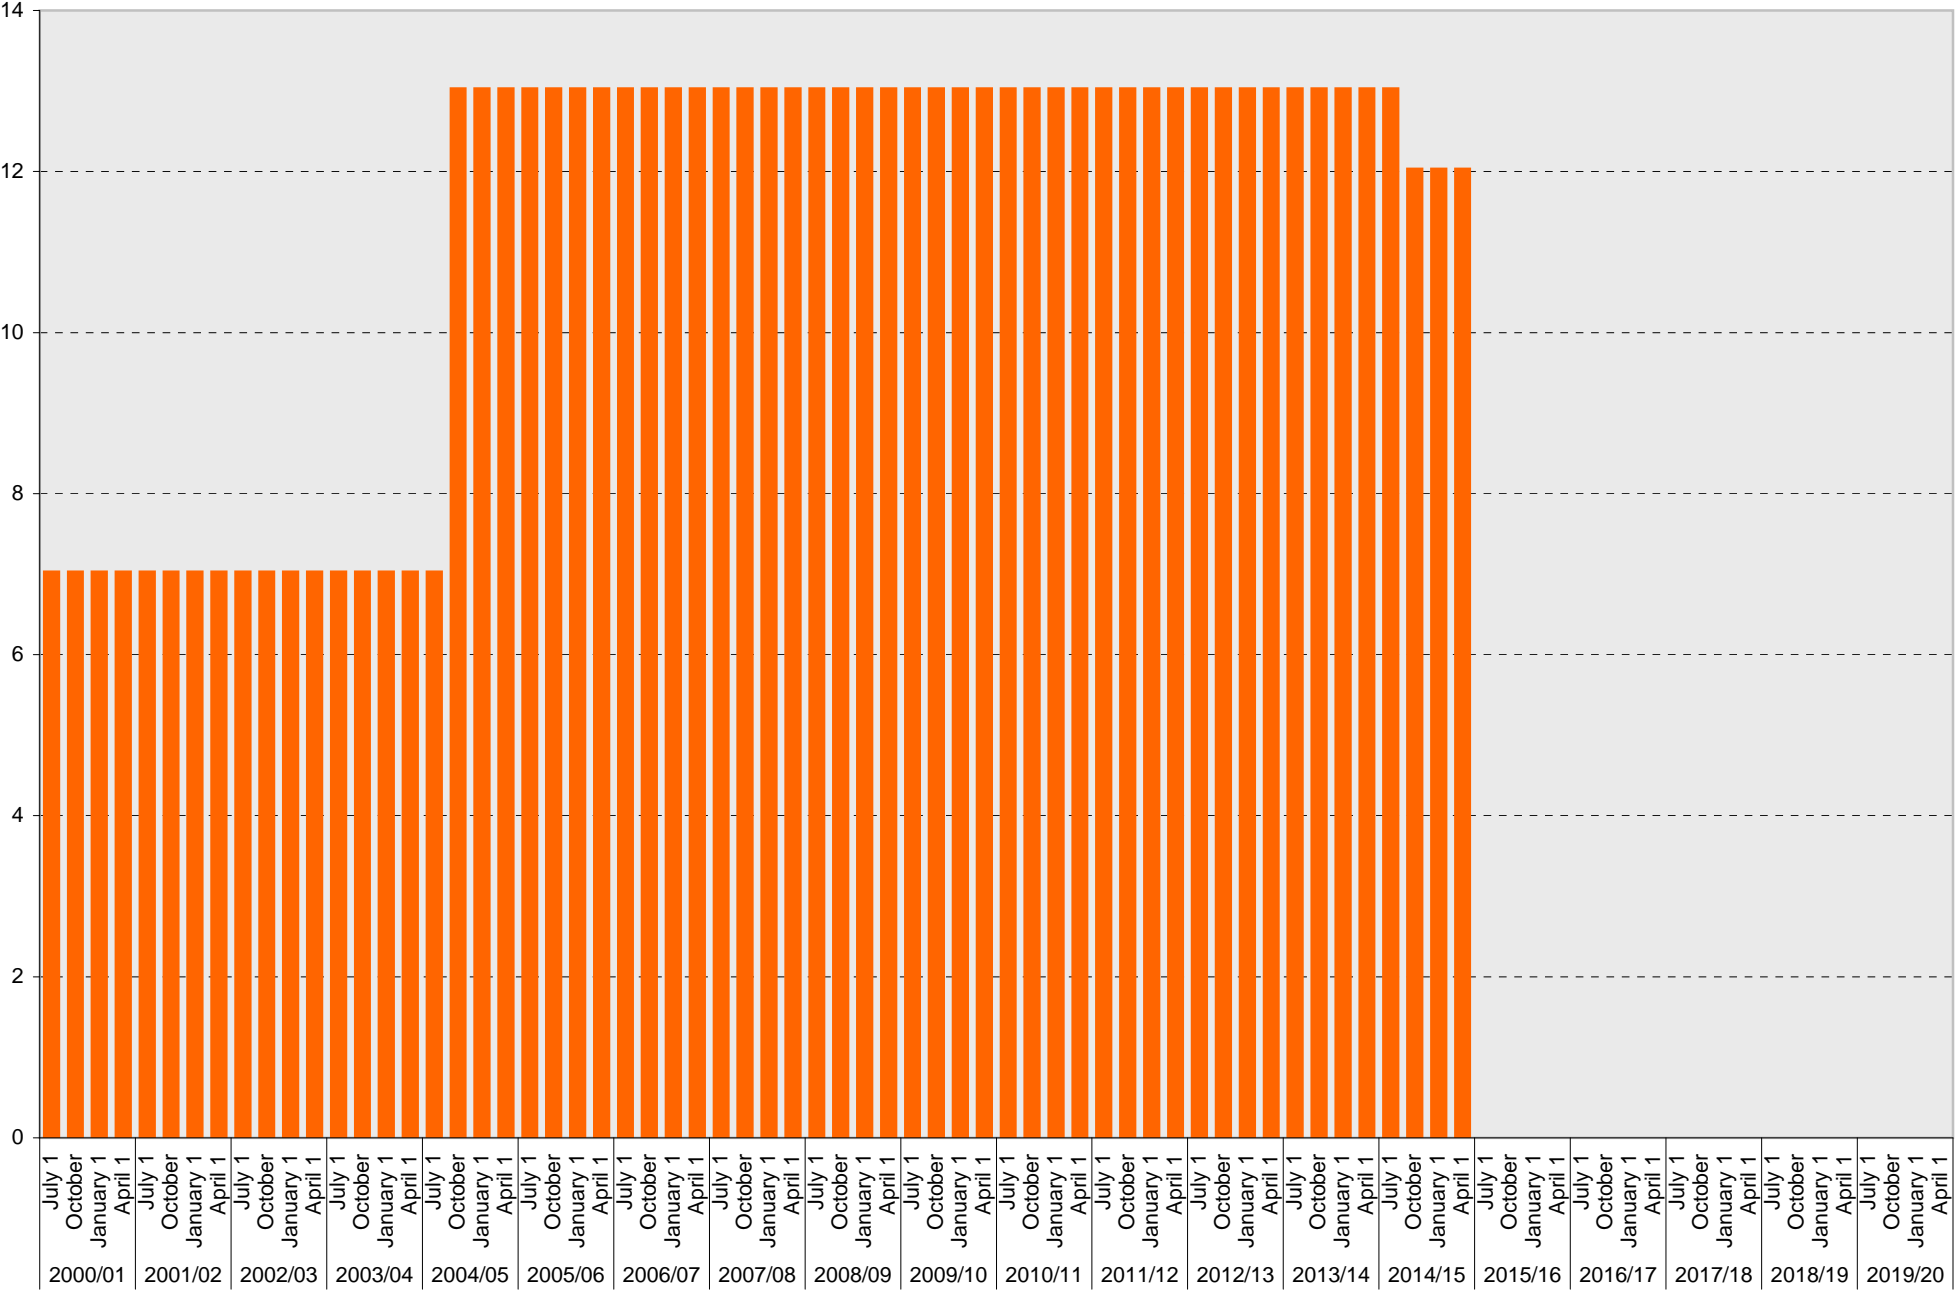

University of California, San Diego Parking Space Inventory

Lot P504: S Parking Spaces

■ S

University of California, San Diego Parking Space Inventory

Lot P504: Visitor: Meter Parking Spaces

Visitor: Meter

University of California, San Diego Parking Space Inventory

Lot P504: Visitor: Pay and Display Parking Spaces

■ Visitor: Pay and Display

University of California, San Diego Parking Space Inventory

Lot P504: Visitor: Pay by Space Parking Spaces

Visitor: Pay by Space

University of California, San Diego Parking Space Inventory

Lot P504: Visitor: Total Parking Spaces

Visitor: Total

University of California, San Diego Parking Space Inventory
Lot P504: Reserved Parking Spaces