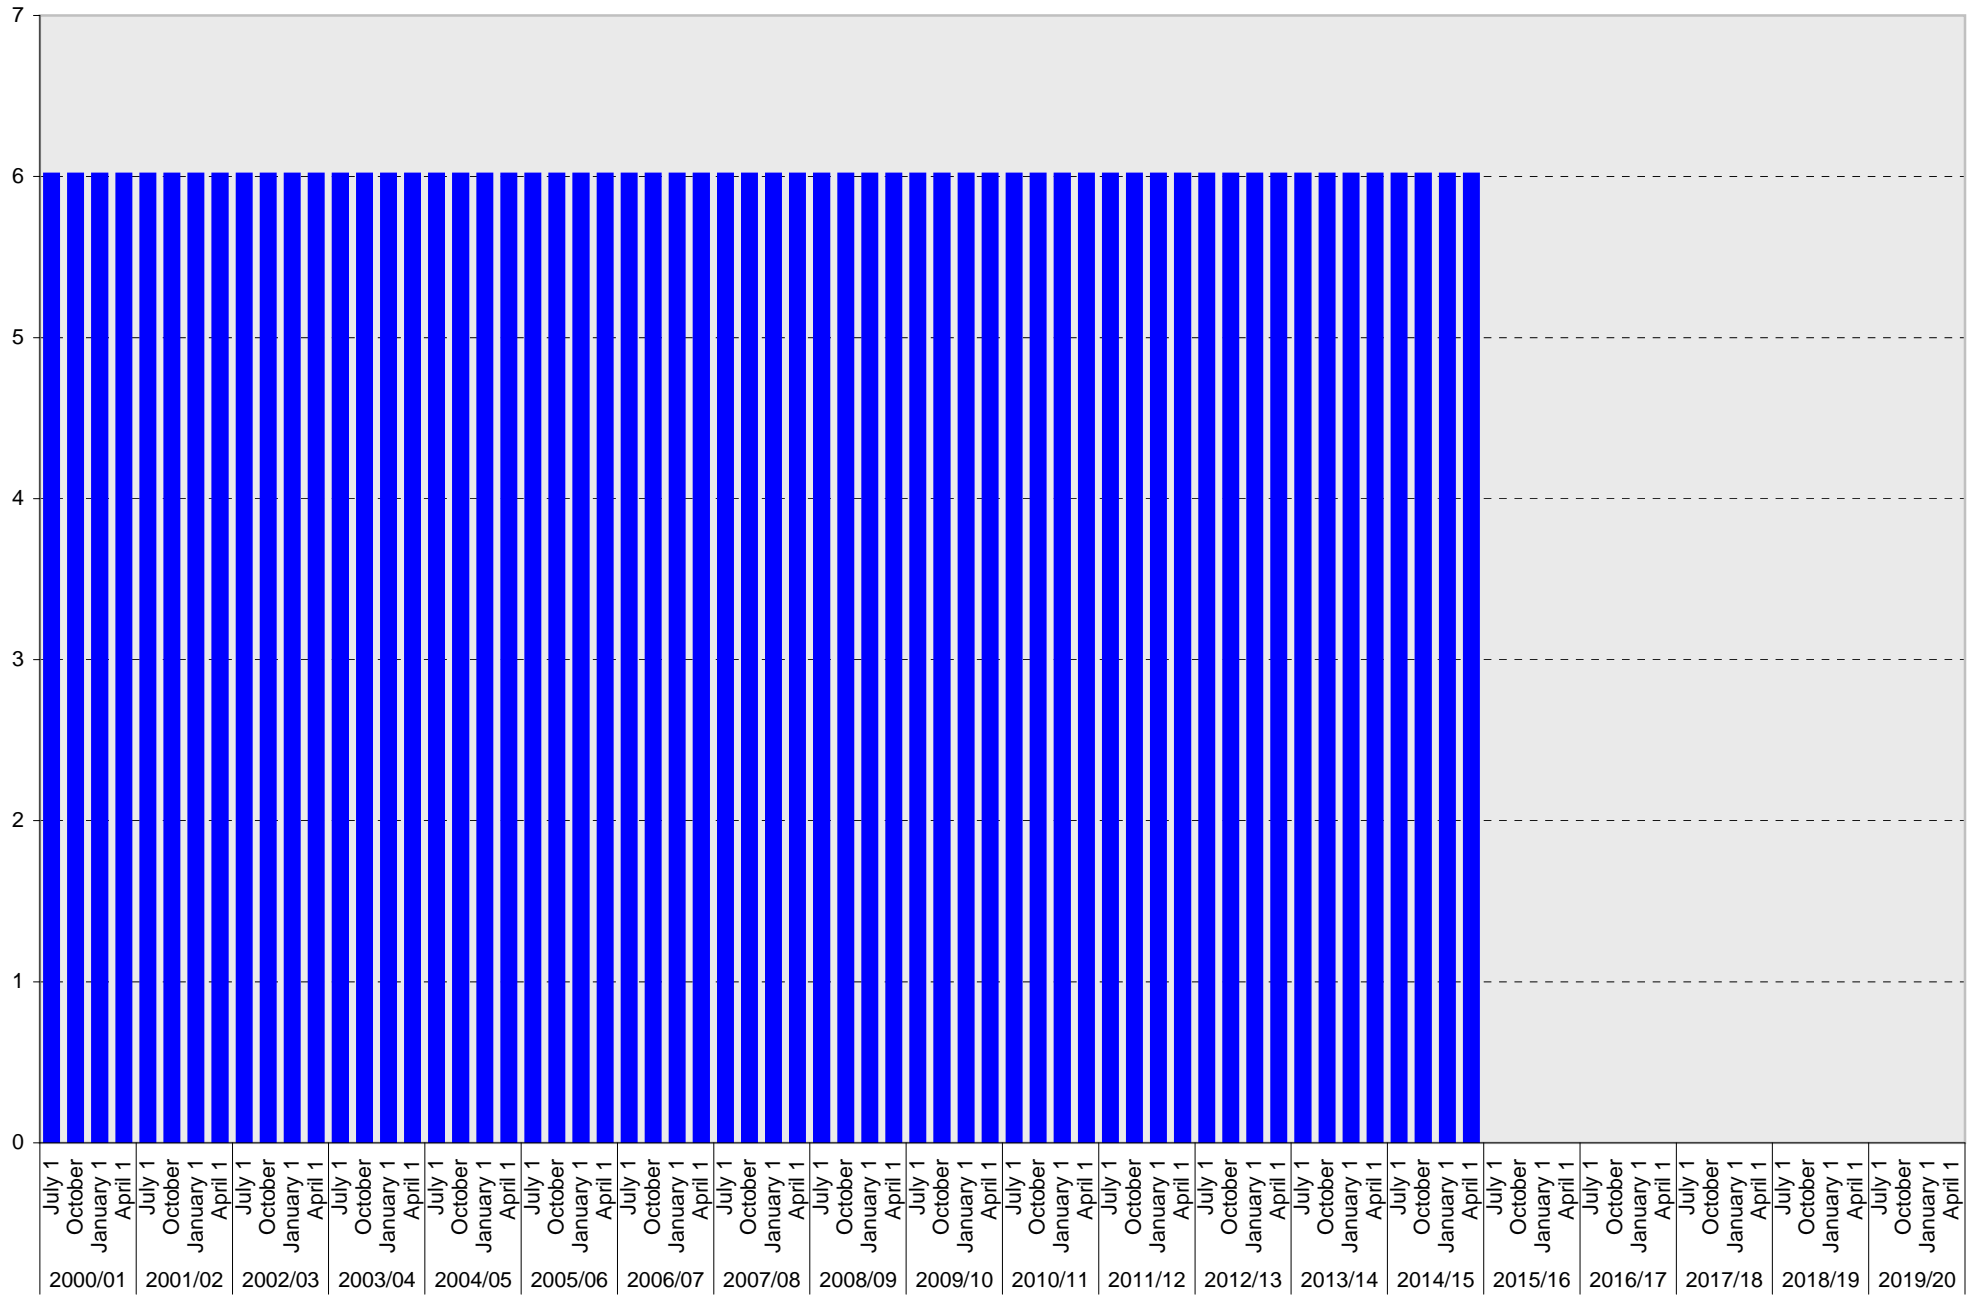

University of California, San Diego Parking Space Inventory

Lot P504: Accessible Parking Spaces

■ Accessible