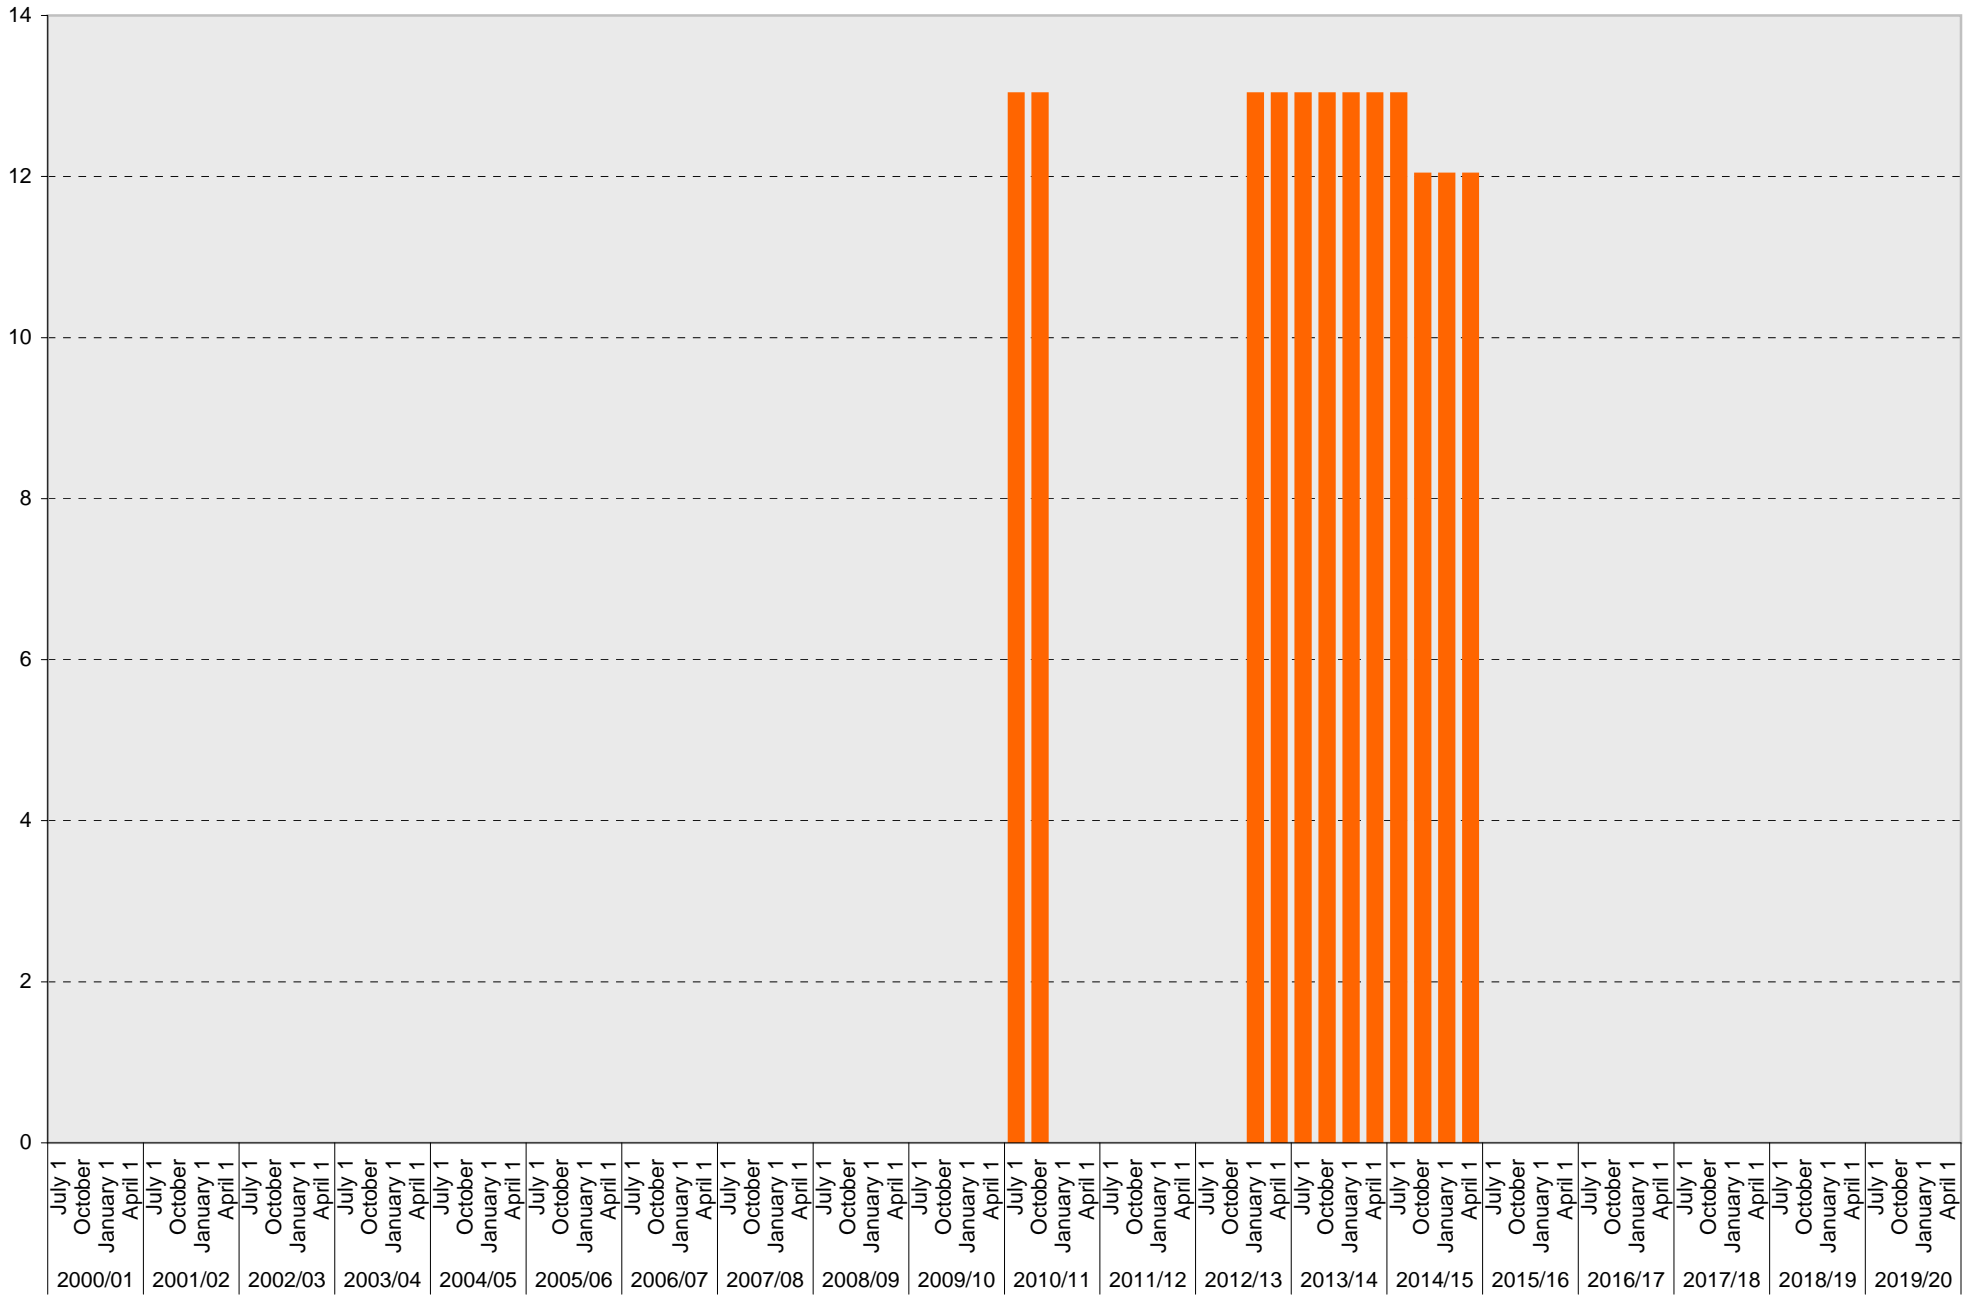

University of California, San Diego Parking Space Inventory

Lot P504: S Parking Spaces

■ S

University of California, San Diego Parking Space Inventory

Lot P504: Visitor: Meter Parking Spaces

Visitor: Meter

University of California, San Diego Parking Space Inventory

Lot P504: Visitor: Pay and Display Parking Spaces

■ Visitor: Pay and Display

University of California, San Diego Parking Space Inventory

Lot P504: Visitor: Pay by Space Parking Spaces