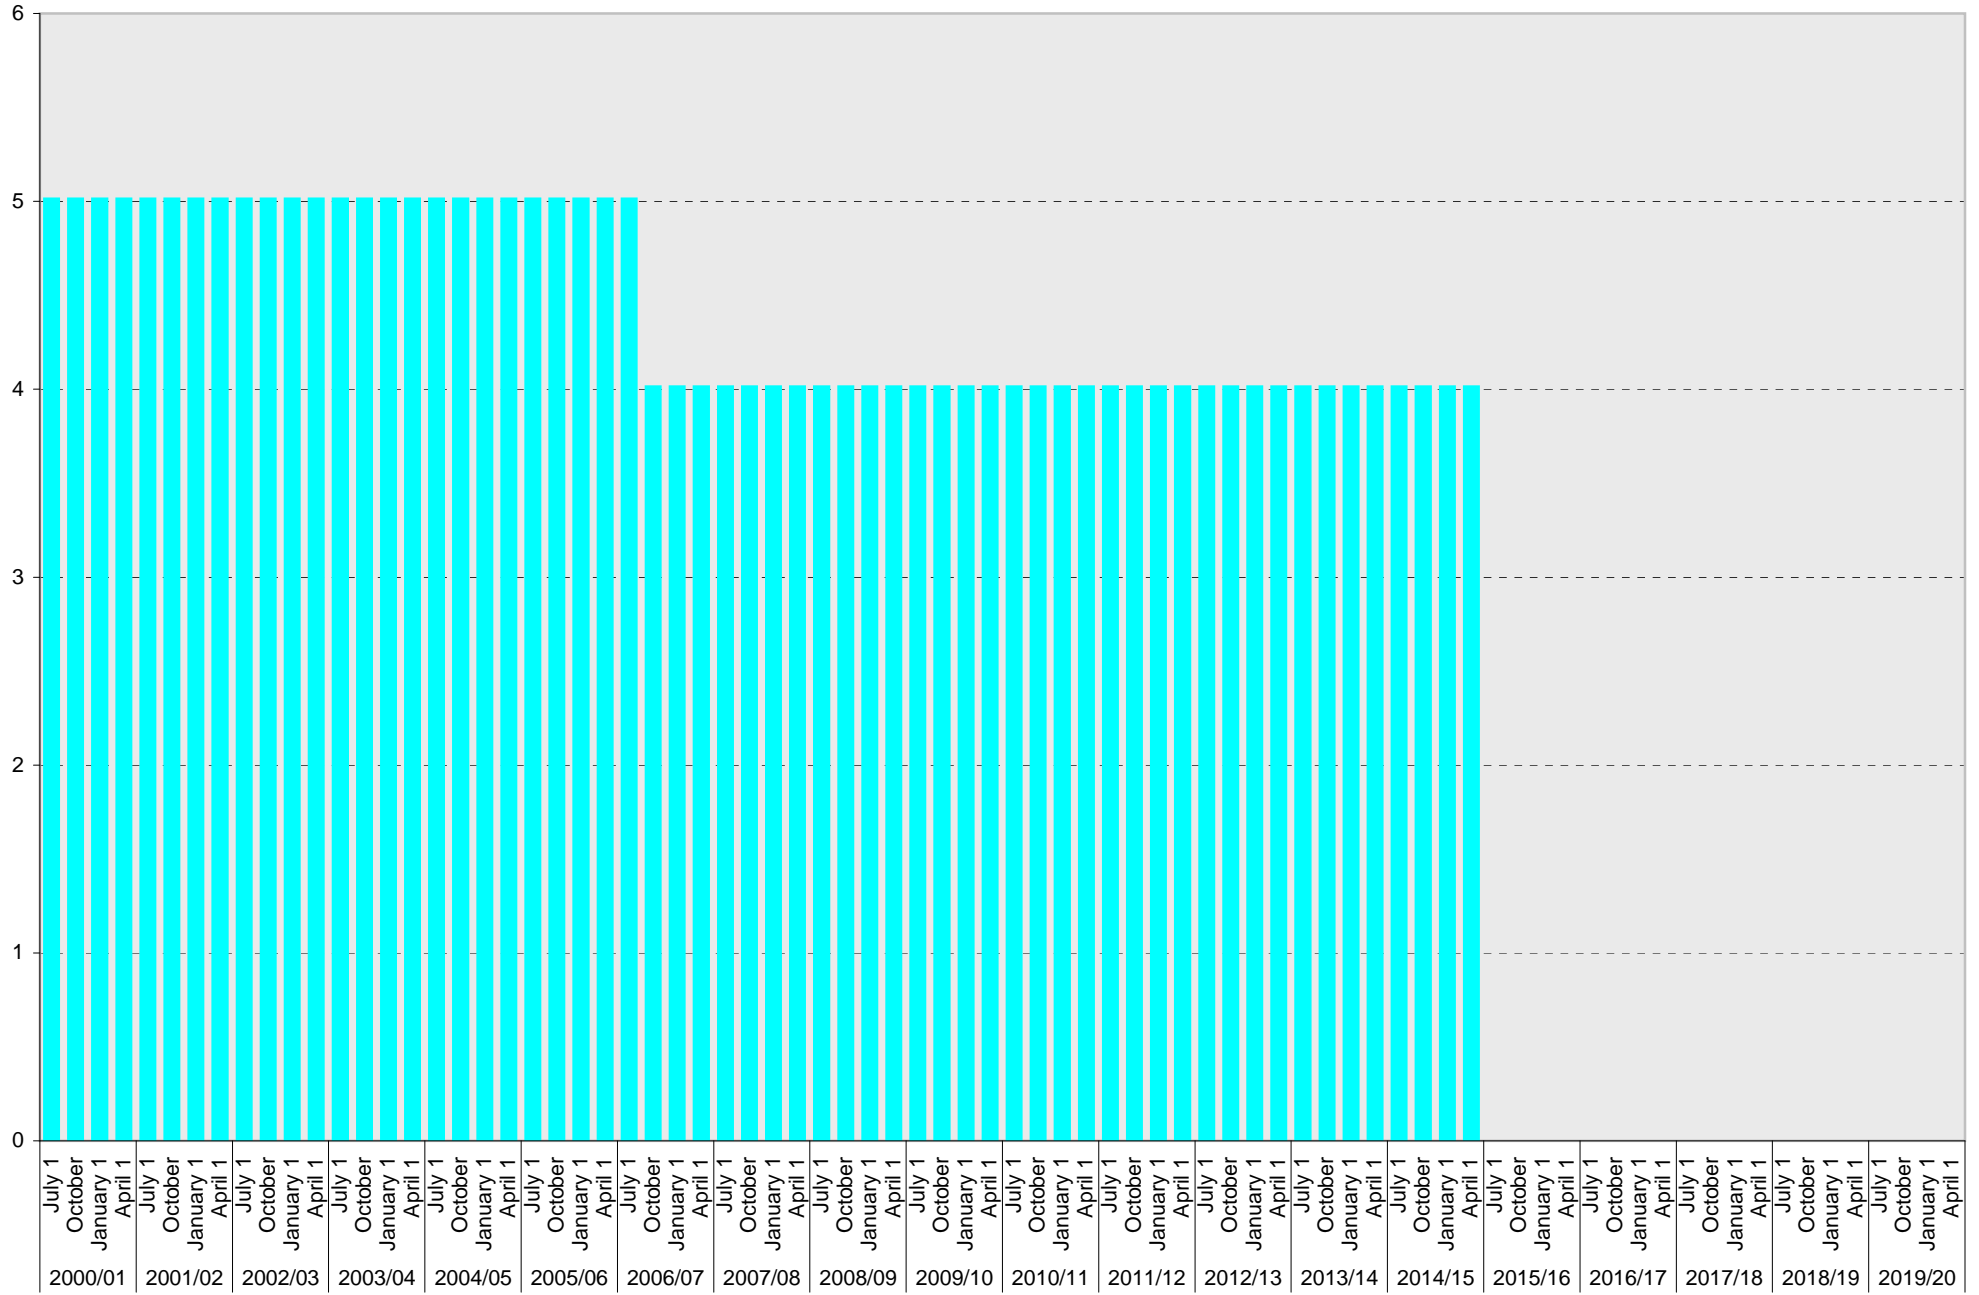

University of California, San Diego Parking Space Inventory

Lot P504: Loading Parking Spaces

■ Loading