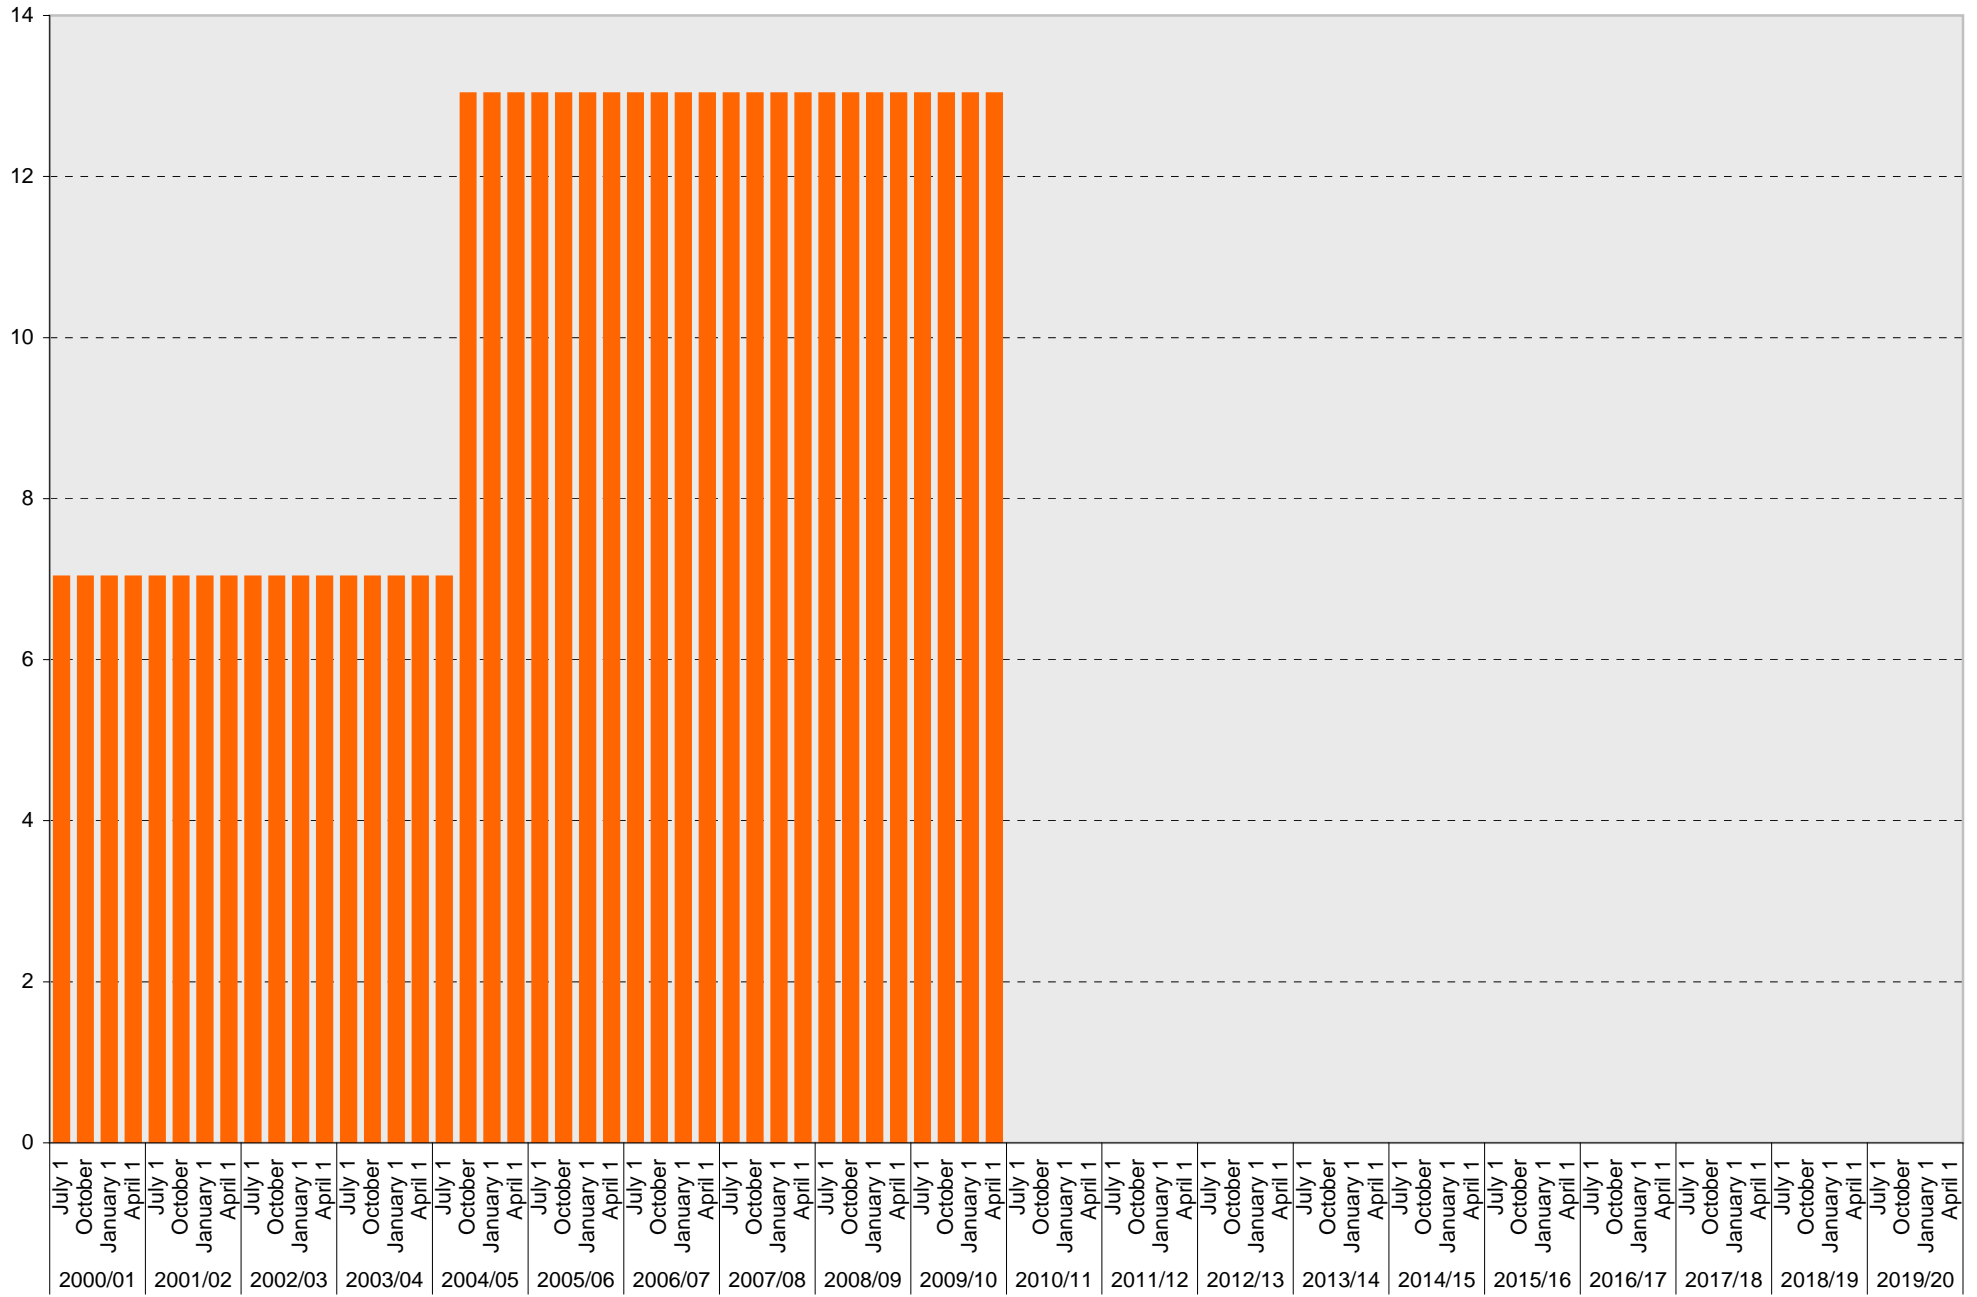

University of California, San Diego Parking Space Inventory

Lot P504: S Parking Spaces

■ S

University of California, San Diego Parking Space Inventory

Lot P504: Visitor: Meter Parking Spaces

Visitor: Meter

University of California, San Diego Parking Space Inventory

Lot P504: Visitor: Pay and Display Parking Spaces

■ Visitor: Pay and Display

University of California, San Diego Parking Space Inventory

Lot P504: Visitor: Pay by Space Parking Spaces