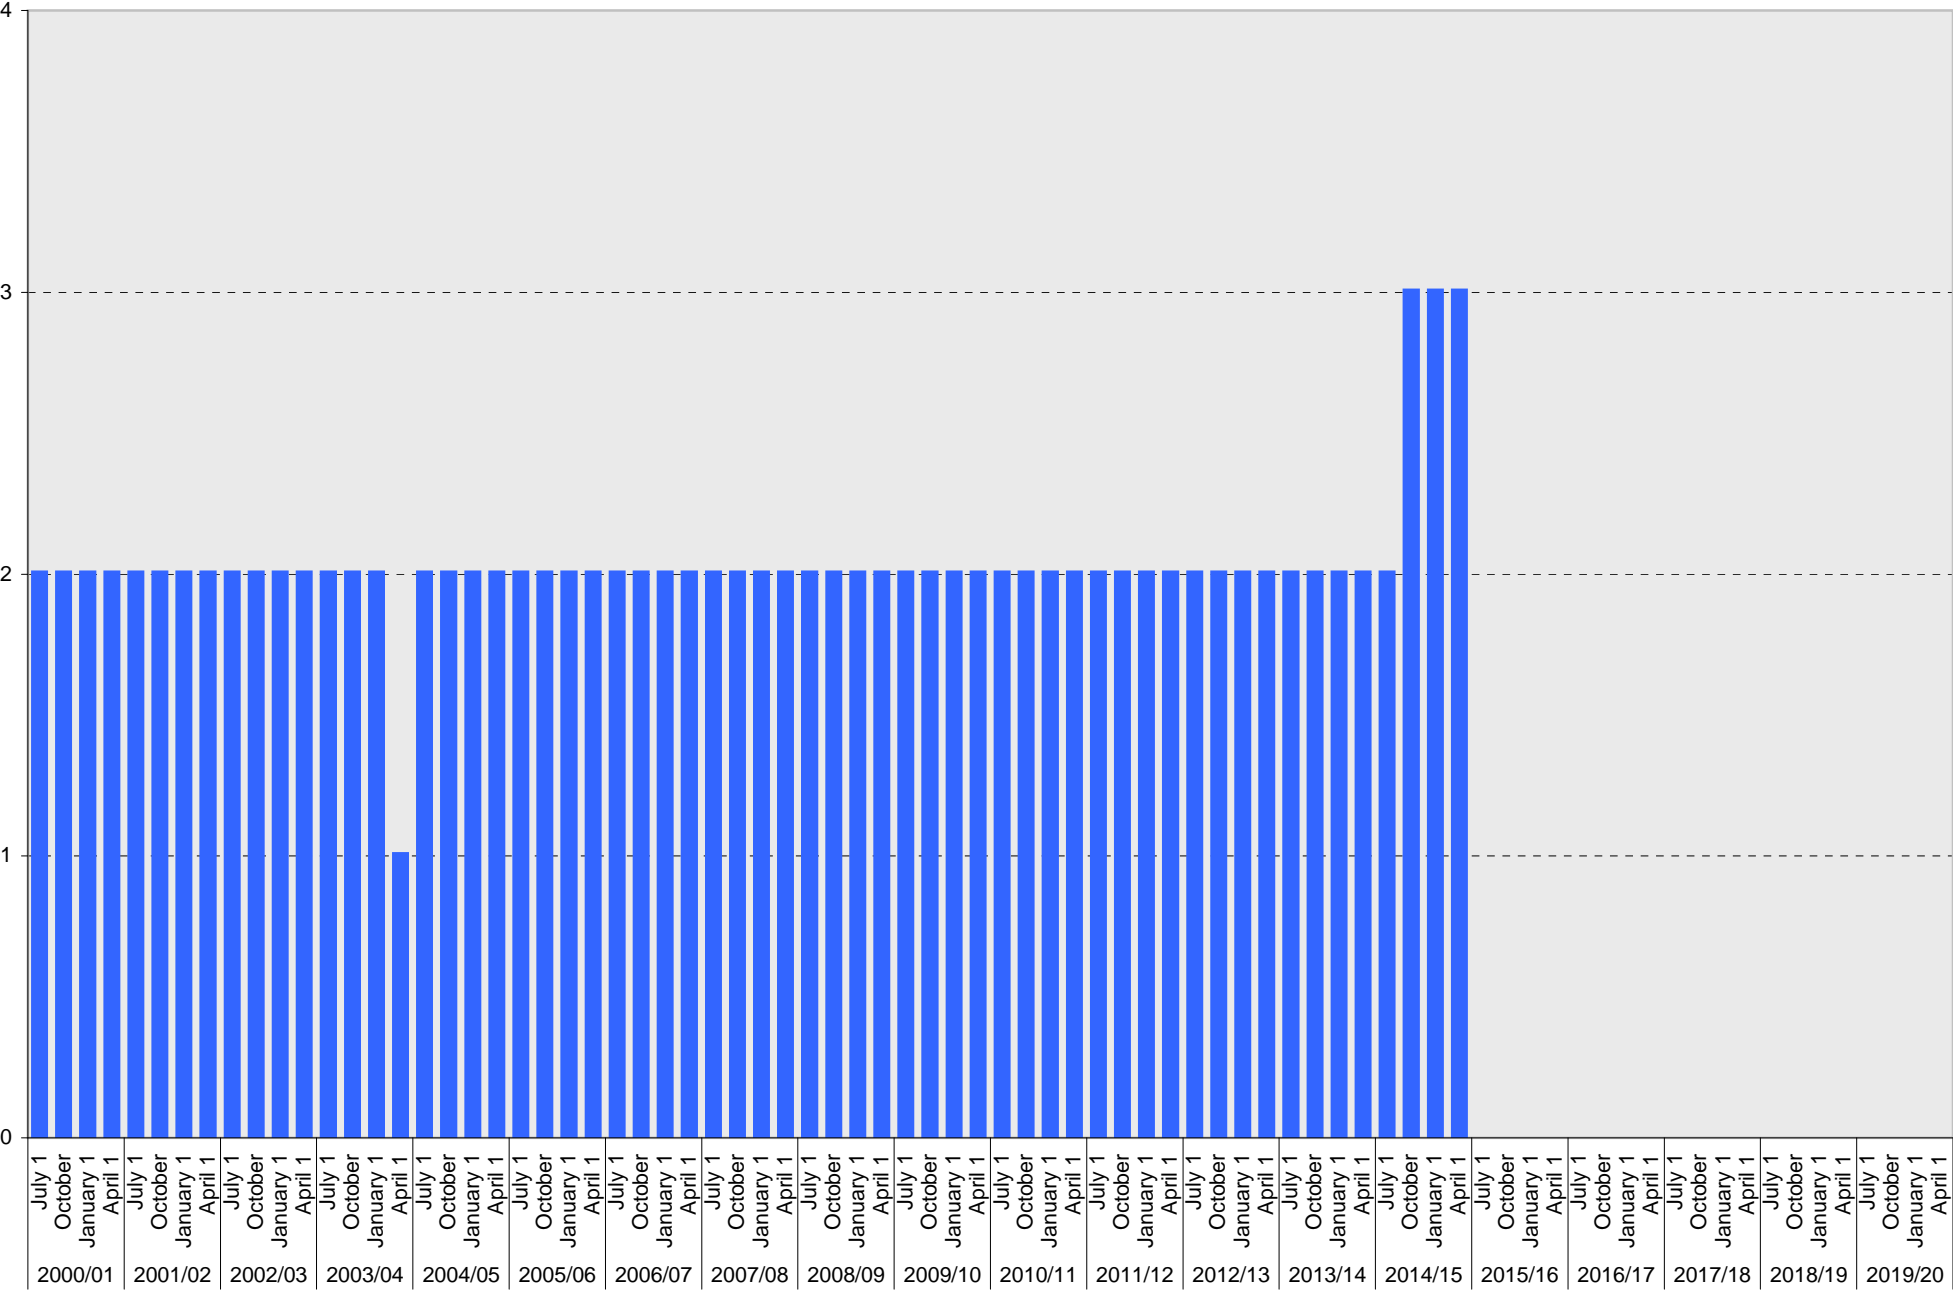

Visitor: Pay by Space

University of California, San Diego Parking Space Inventory

Lot P504: Visitor: Total Parking Spaces

Visitor: Total

University of California, San Diego Parking Space Inventory
Lot P504: Reserved Parking Spaces