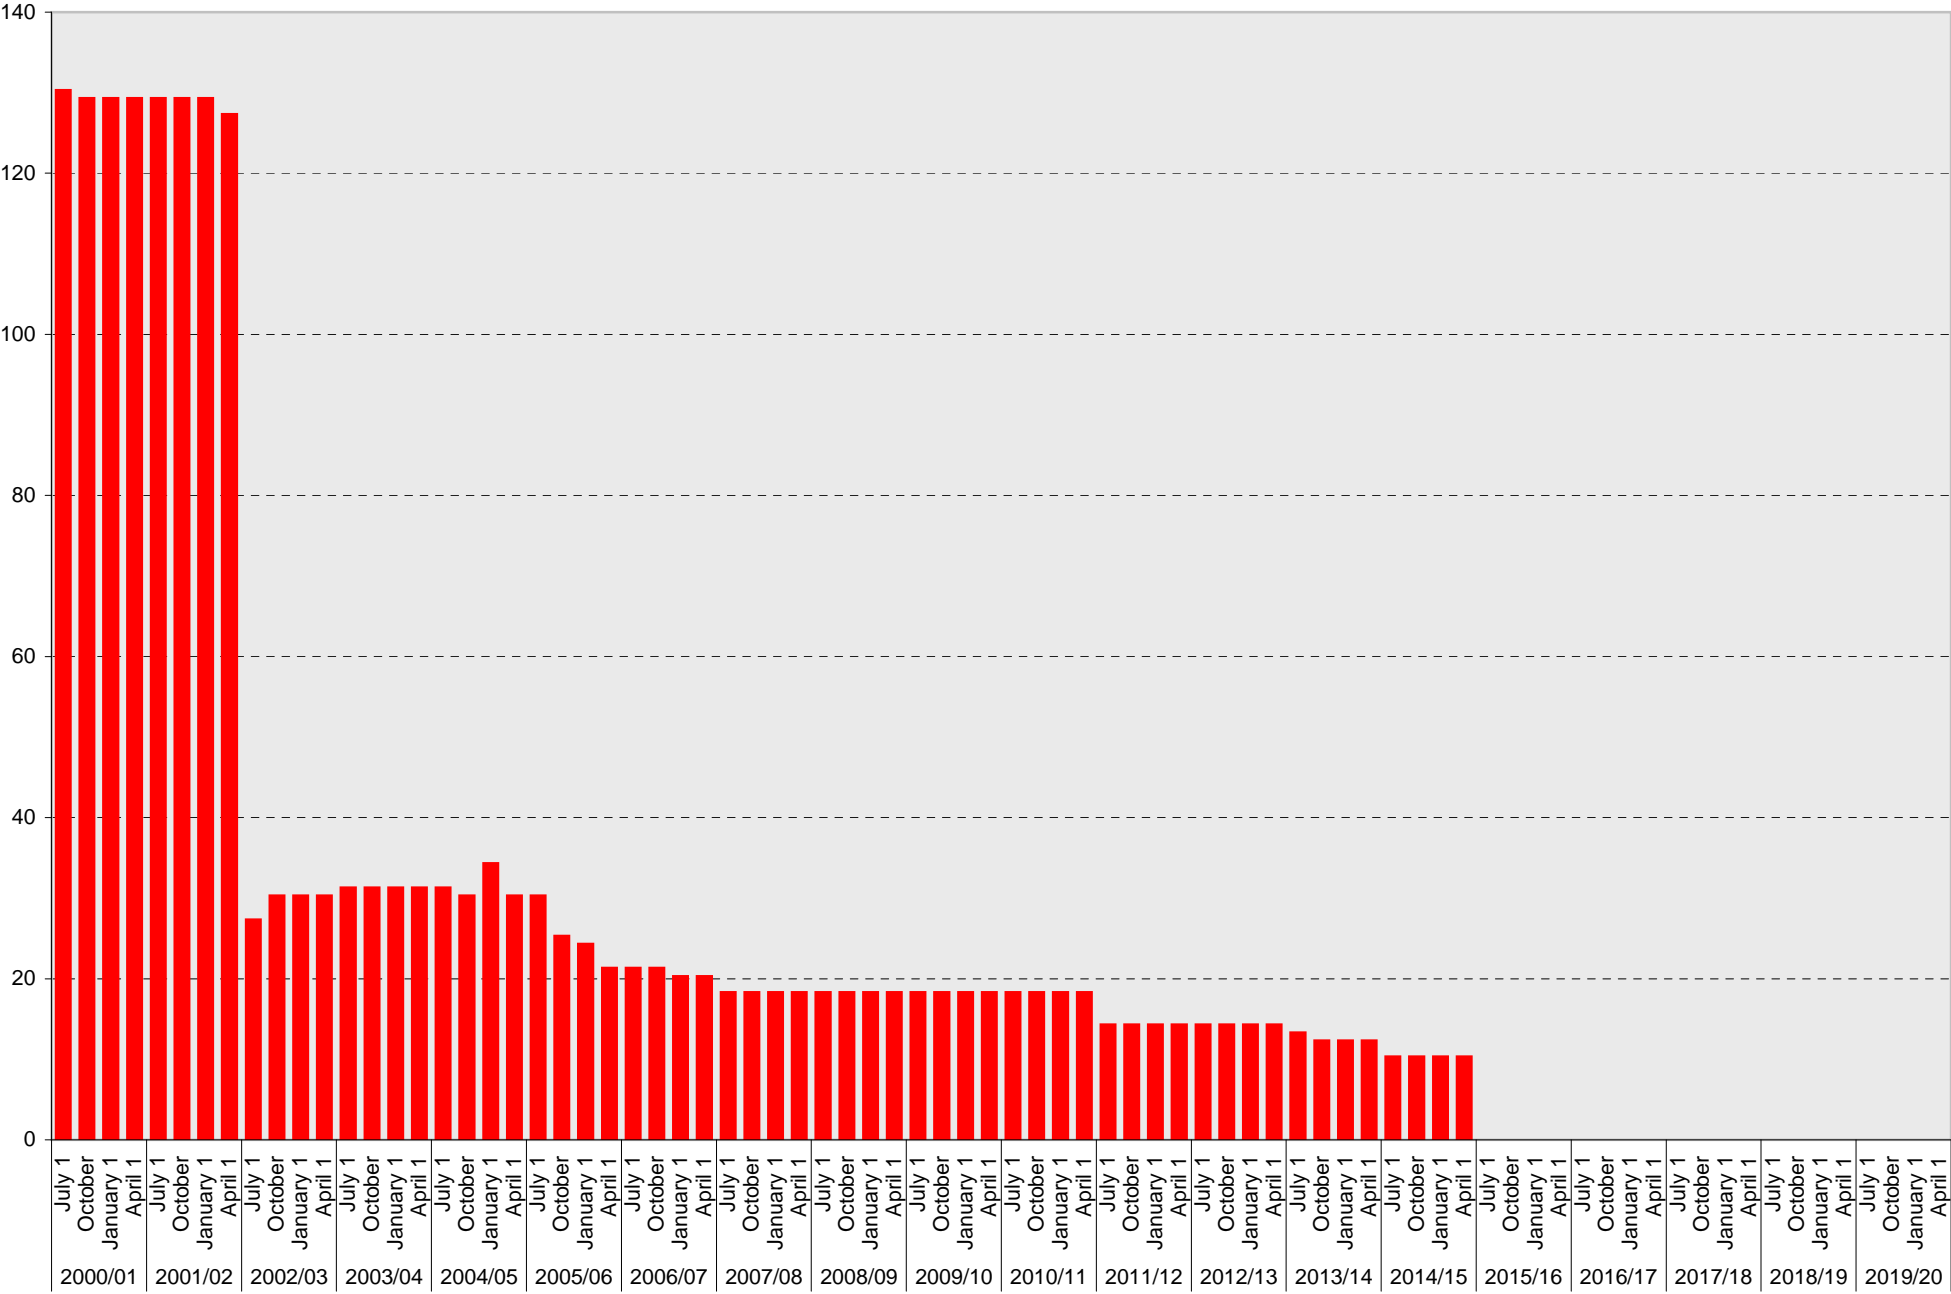

University of California, San Diego Parking Space Inventory

Lot P503: A Parking Spaces

University of California, San Diego Parking Space Inventory

Lot P503: Visitor: Total Parking Spaces

Visitor: Total

University of California, San Diego Parking Space Inventory

Motorcycle

University of California, San Diego Parking Space Inventory
Lot P503

Date		Parking Spaces										Motorcycle Parking Sections	
		A	B	S	Visitor	Reserved	Allocated	Accessible	UC Vehicle	Service Yard	Loading		Total
2000/01	July 1	130			4	7		5		2		148	3
	October 1	129			4	8		5		2		148	3
	January 1	129			4	8		5		2		148	3
	April 1	129			4	8		5		2		148	3
2001/02	July 1	129			4	8		5		2		148	3
	October 1	129			4	8		5		2		148	3
	January 1	129			4	8		5		2		148	3
	April 1	127			4	10		5		2		148	3
2002/03	July 1	27			4	10		6		2		49	2
	October 1	30			4	7		6		2		49	2
	January 1	30			4	7		6		2		49	2
	April 1	30			4	7		6		2		49	2
2003/04	July 1	31			4	6		6		2		49	2
	October 1	31			4	6		6		2		49	2
	January 1	31			4	6		6		2		49	2
	April 1	31			4	6		6		2		49	2
2004/05	July 1	31			4	6		6		2		49	2
	October 1	30			4	7		6		2		49	2
	January 1	34				7		6		2		49	2
	April 1	30			4	7		6		2		49	2
2005/06	July 1	30			4	7		6		2		49	2
	October 1	25			4	12		6		2		49	2
	January 1	24			4	13		6		2		49	2
	April 1	21			4	16		6		2		49	2
2006/07	July 1	21			4	16		6		2		49	2
	October 1	21			4	16		6		2		49	2
	January 1	20			4	17		6		2		49	2
	April 1	20			4	17		6		2		49	2
2007/08	July 1	18			4	19		6		2		49	2
	October 1	18			4	19		6		2		49	2
	January 1	18			4	19		6		2		49	2
	April 1	18			4	19		6		2		49	2
2008/09	July 1	18			4	19		6		2		49	2
	October 1	18			4	19		6		2		49	2
	January 1	18			4	19		6		2		49	2
	April 1	18			4	19		6		2		49	2
2009/10	July 1	18			4	19		6		2		49	2
	October 1	18			4	19		6		2		49	2
	January 1	18			4	19		6		2		49	2
	April 1	18			4	19		6		2		49	2