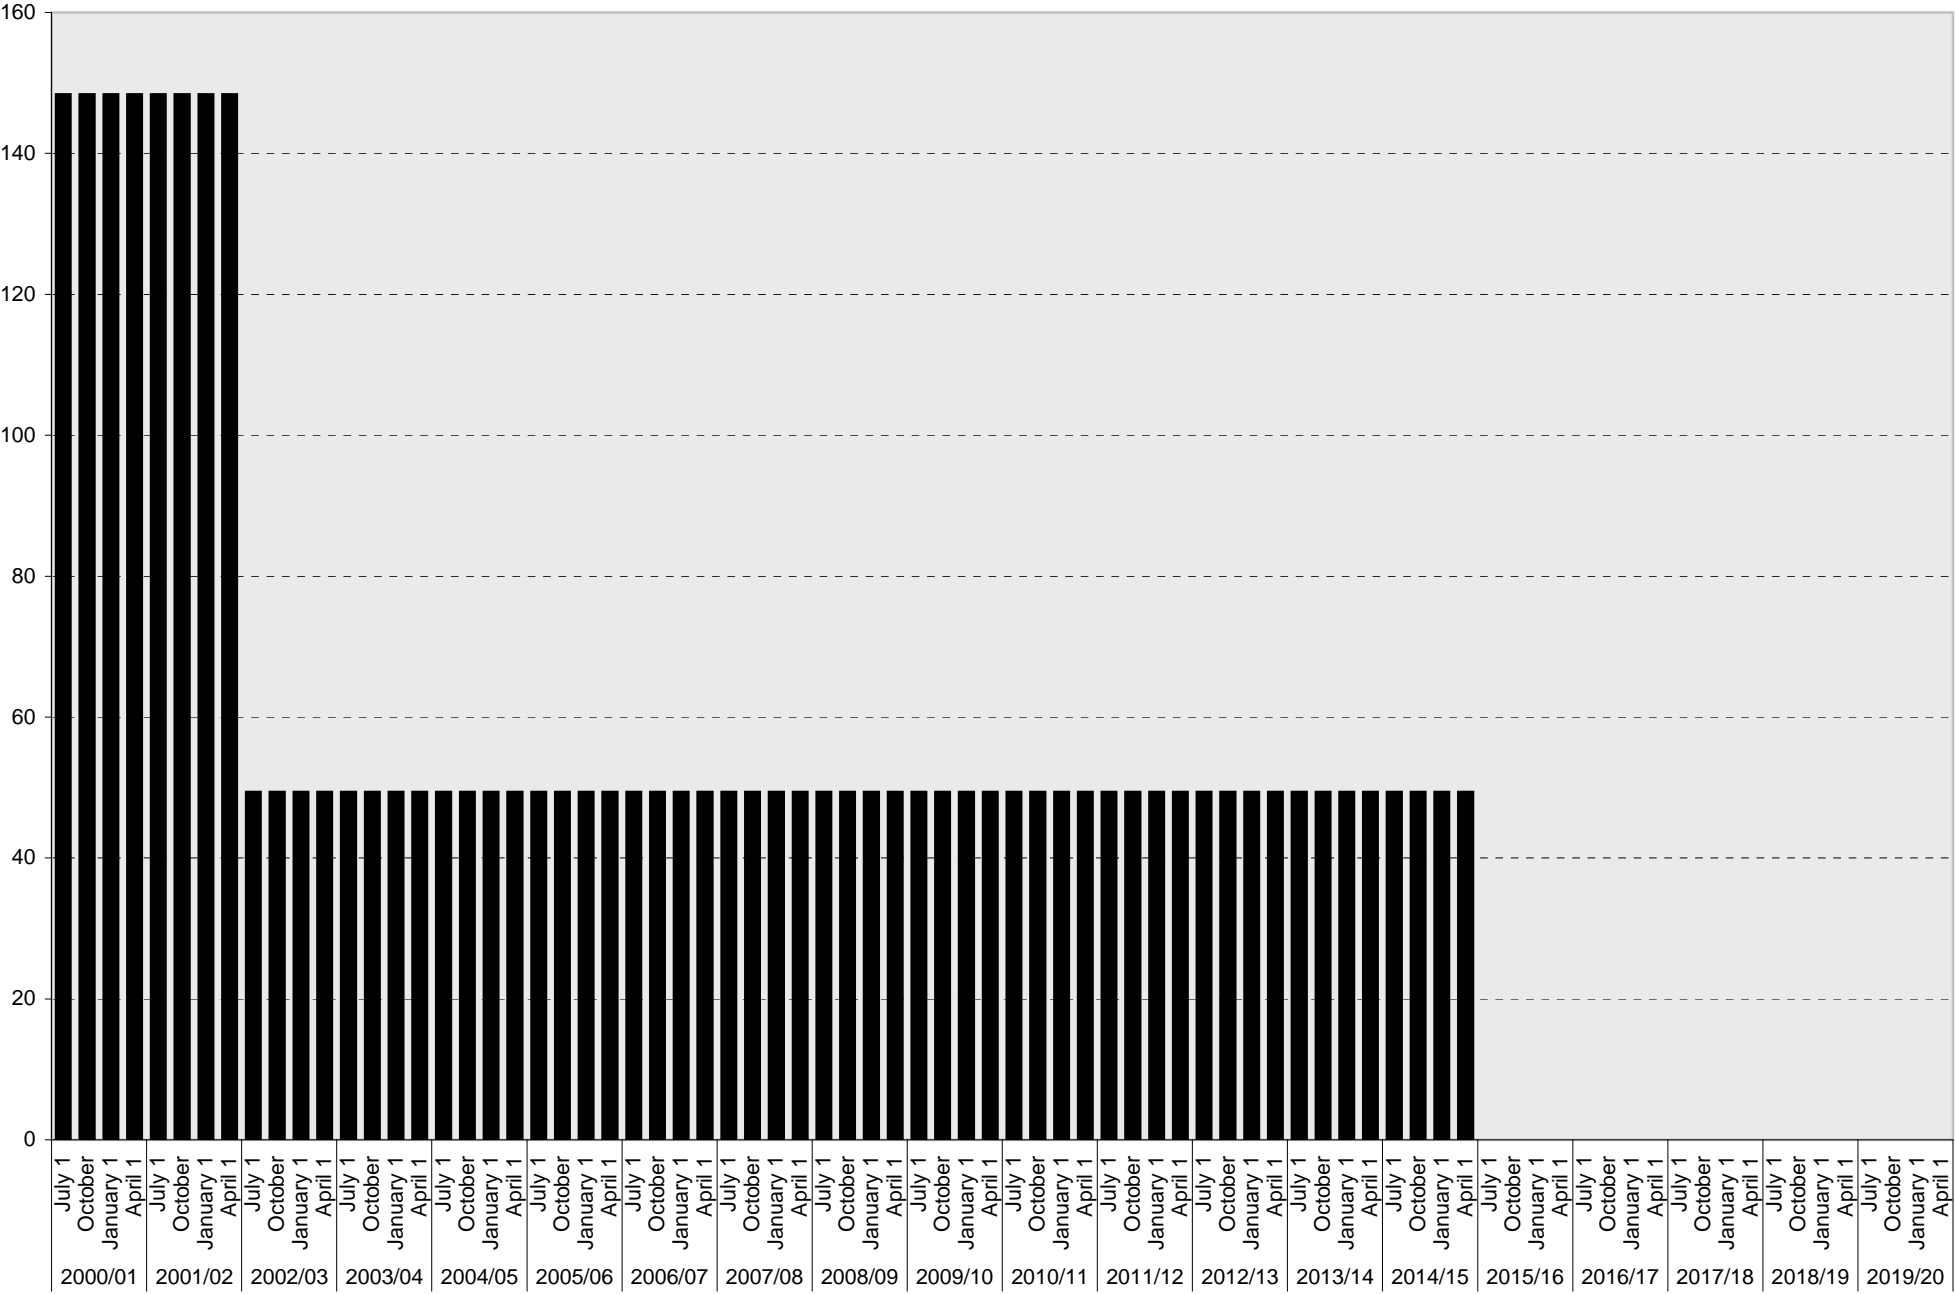

University of California, San Diego Parking Space Inventory
Lot P503: Total Parking Spaces

■ Total