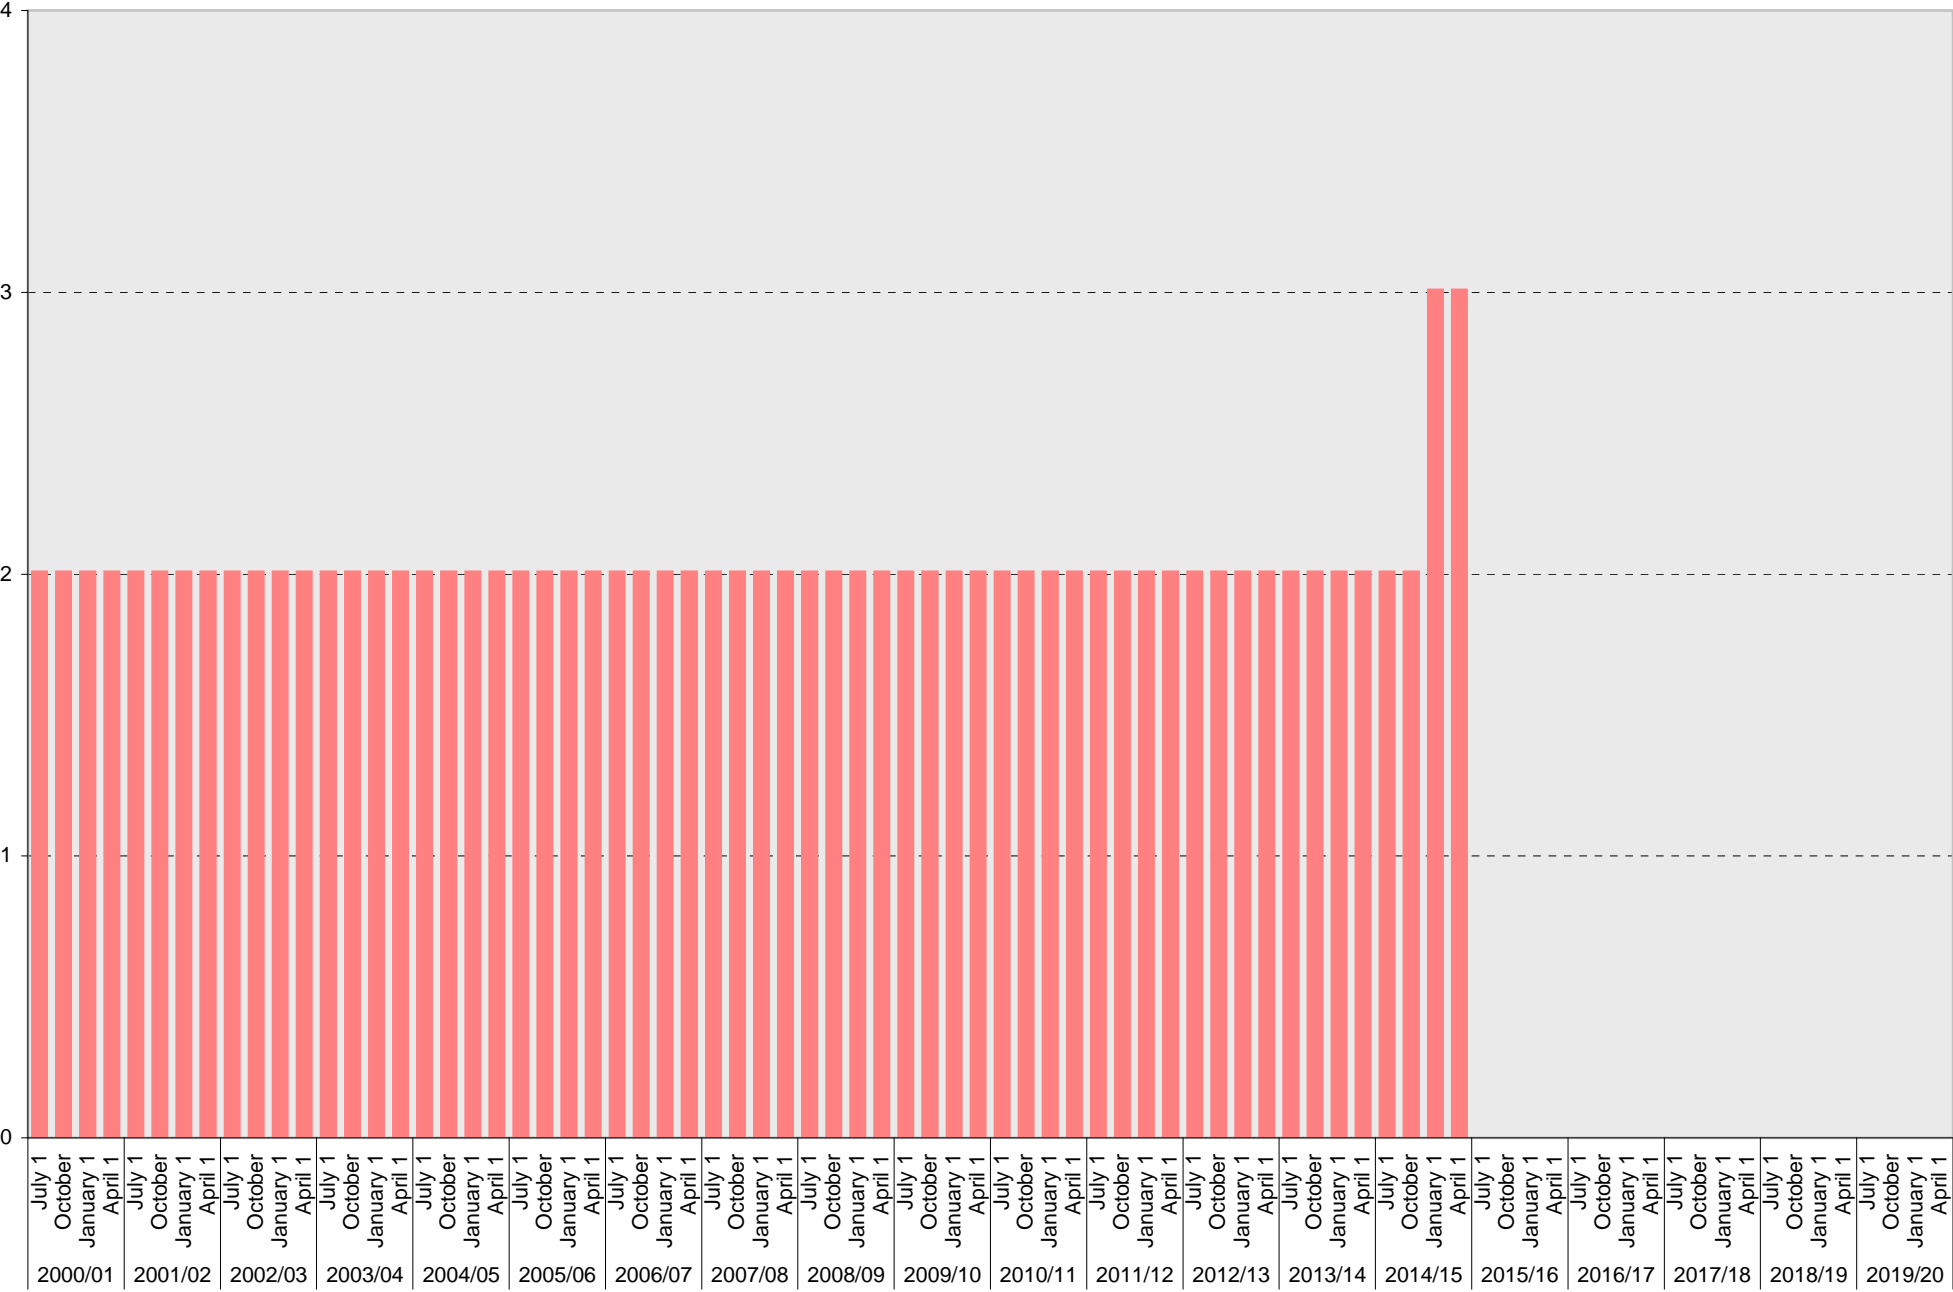

Lot P503: Reserved Parking Spaces

■ Reserved

University of California, San Diego Parking Space Inventory

Lot P503: Accessible Parking Spaces

■ Accessible

University of California, San Diego Parking Space Inventory
Lot P503: Service Yard Parking Spaces

Motorcycle

University of California, San Diego Parking Space Inventory
Lot P503

Date		Parking Spaces										Motorcycle Parking Sections	
		A	B	S	Visitor	Reserved	Allocated	Accessible	UC Vehicle	Service Yard	Loading		Total
2000/01	July 1	130			4	7		5		2		148	3
	October 1	129			4	8		5		2		148	3
	January 1	129			4	8		5		2		148	3
	April 1	129			4	8		5		2		148	3
2001/02	July 1	129			4	8		5		2		148	3
	October 1	129			4	8		5		2		148	3
	January 1	129			4	8		5		2		148	3
	April 1	127			4	10		5		2		148	3
2002/03	July 1	27			4	10		6		2		49	2
	October 1	30			4	7		6		2		49	2
	January 1	30			4	7		6		2		49	2
	April 1	30			4	7		6		2		49	2
2003/04	July 1	31			4	6		6		2		49	2
	October 1	31			4	6		6		2		49	2
	January 1	31			4	6		6		2		49	2
	April 1	31			4	6		6		2		49	2
2004/05	July 1	31			4	6		6		2		49	2
	October 1	30			4	7		6		2		49	2
	January 1	34				7		6		2		49	2
	April 1	30			4	7		6		2		49	2
2005/06	July 1	30			4	7		6		2		49	2
	October 1	25			4	12		6		2		49	2
	January 1	24			4	13		6		2		49	2
	April 1	21			4	16		6		2		49	2
2006/07	July 1	21			4	16		6		2		49	2
	October 1	21			4	16		6		2		49	2
	January 1	20			4	17		6		2		49	2
	April 1	20			4	17		6		2		49	2
2007/08	July 1	18			4	19		6		2		49	2
	October 1	18			4	19		6		2		49	2
	January 1	18			4	19		6		2		49	2
	April 1	18			4	19		6		2		49	2
2008/09	July 1	18			4	19		6		2		49	2
	October 1	18			4	19		6		2		49	2
	January 1	18			4	19		6		2		49	2
	April 1	18			4	19		6		2		49	2
2009/10	July 1	18			4	19		6		2		49	2
	October 1	18			4	19		6		2		49	2
	January 1	18			4	19		6		2		49	2
	April 1	18			4	19		6		2		49	2