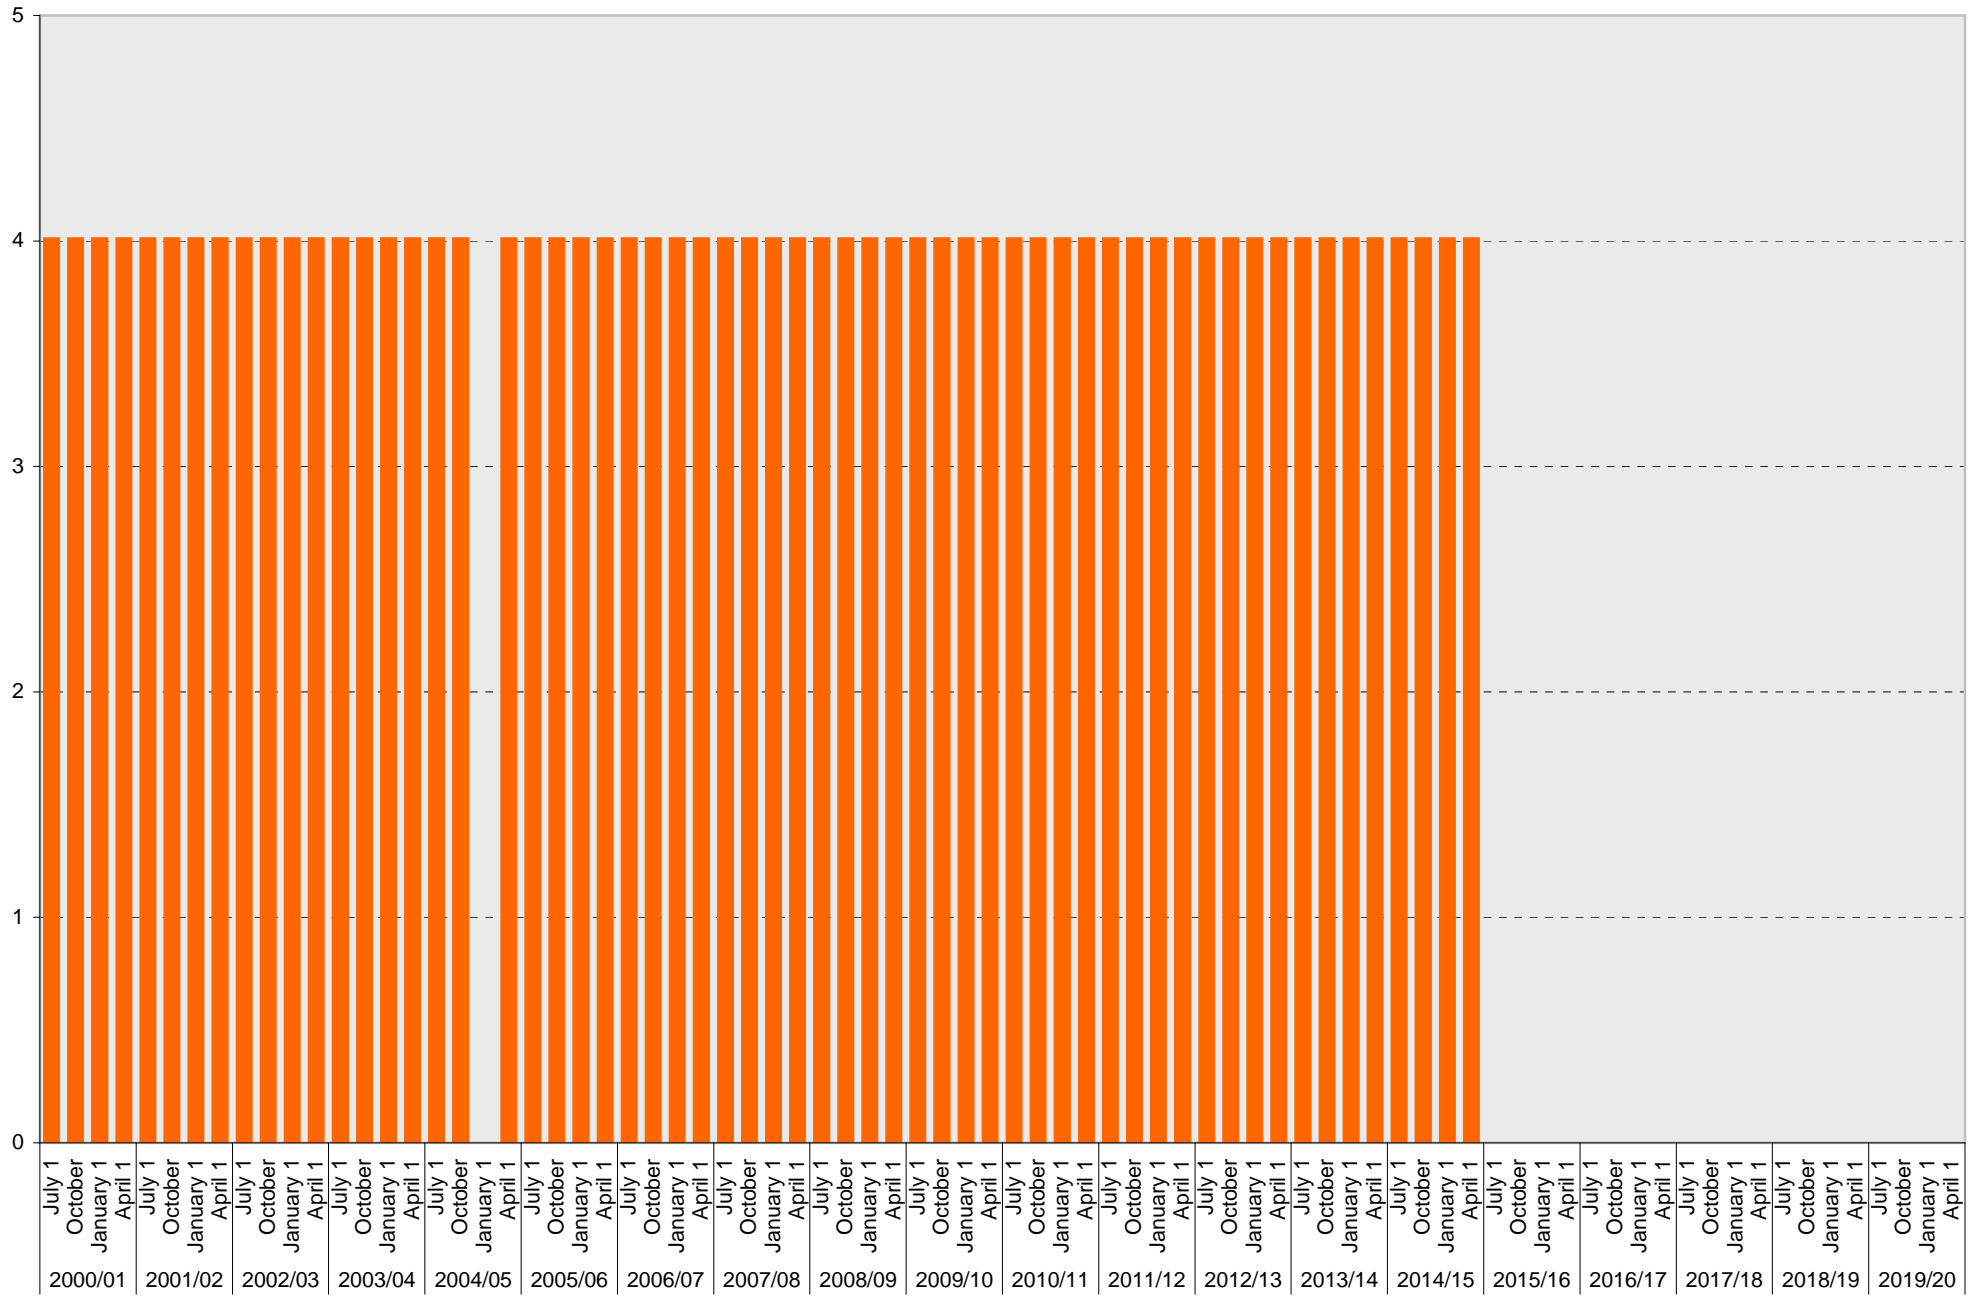

University of California, San Diego Parking Space Inventory

Lot P503: A Parking Spaces

University of California, San Diego Parking Space Inventory

Lot P503: Visitor: Total Parking Spaces

Visitor: Total

University of California, San Diego Parking Space Inventory

Date		Visitor Parking Spaces			
		Meter	Pay and Display	Pay by Space	Pay upon Exit
2010/11	July 1	4			
	October 1	4			
	January 1	4			
	April 1	4			
2011/12	July 1	4			
	October 1	4			
	January 1	4			
	April 1	4			
2012/13	July 1	4			
	October 1	4			
	January 1	4			
	April 1	4			
2013/14	July 1	4			
	October 1	4			
	January 1	4			
	April 1	4			
2014/15	July 1	4			
	October 1	4			
	January 1	4			
	April 1	4			
2015/16	July 1				
	October 1				
	January 1				
	April 1				
2016/17	July 1				
	October 1				
	January 1				
	April 1				
2017/18	July 1				
	October 1				
	January 1				
	April 1				
2018/19	July 1				
	October 1				
	January 1				
	April 1				
2019/20	July 1				
	October 1				
	January 1				
	April 1				