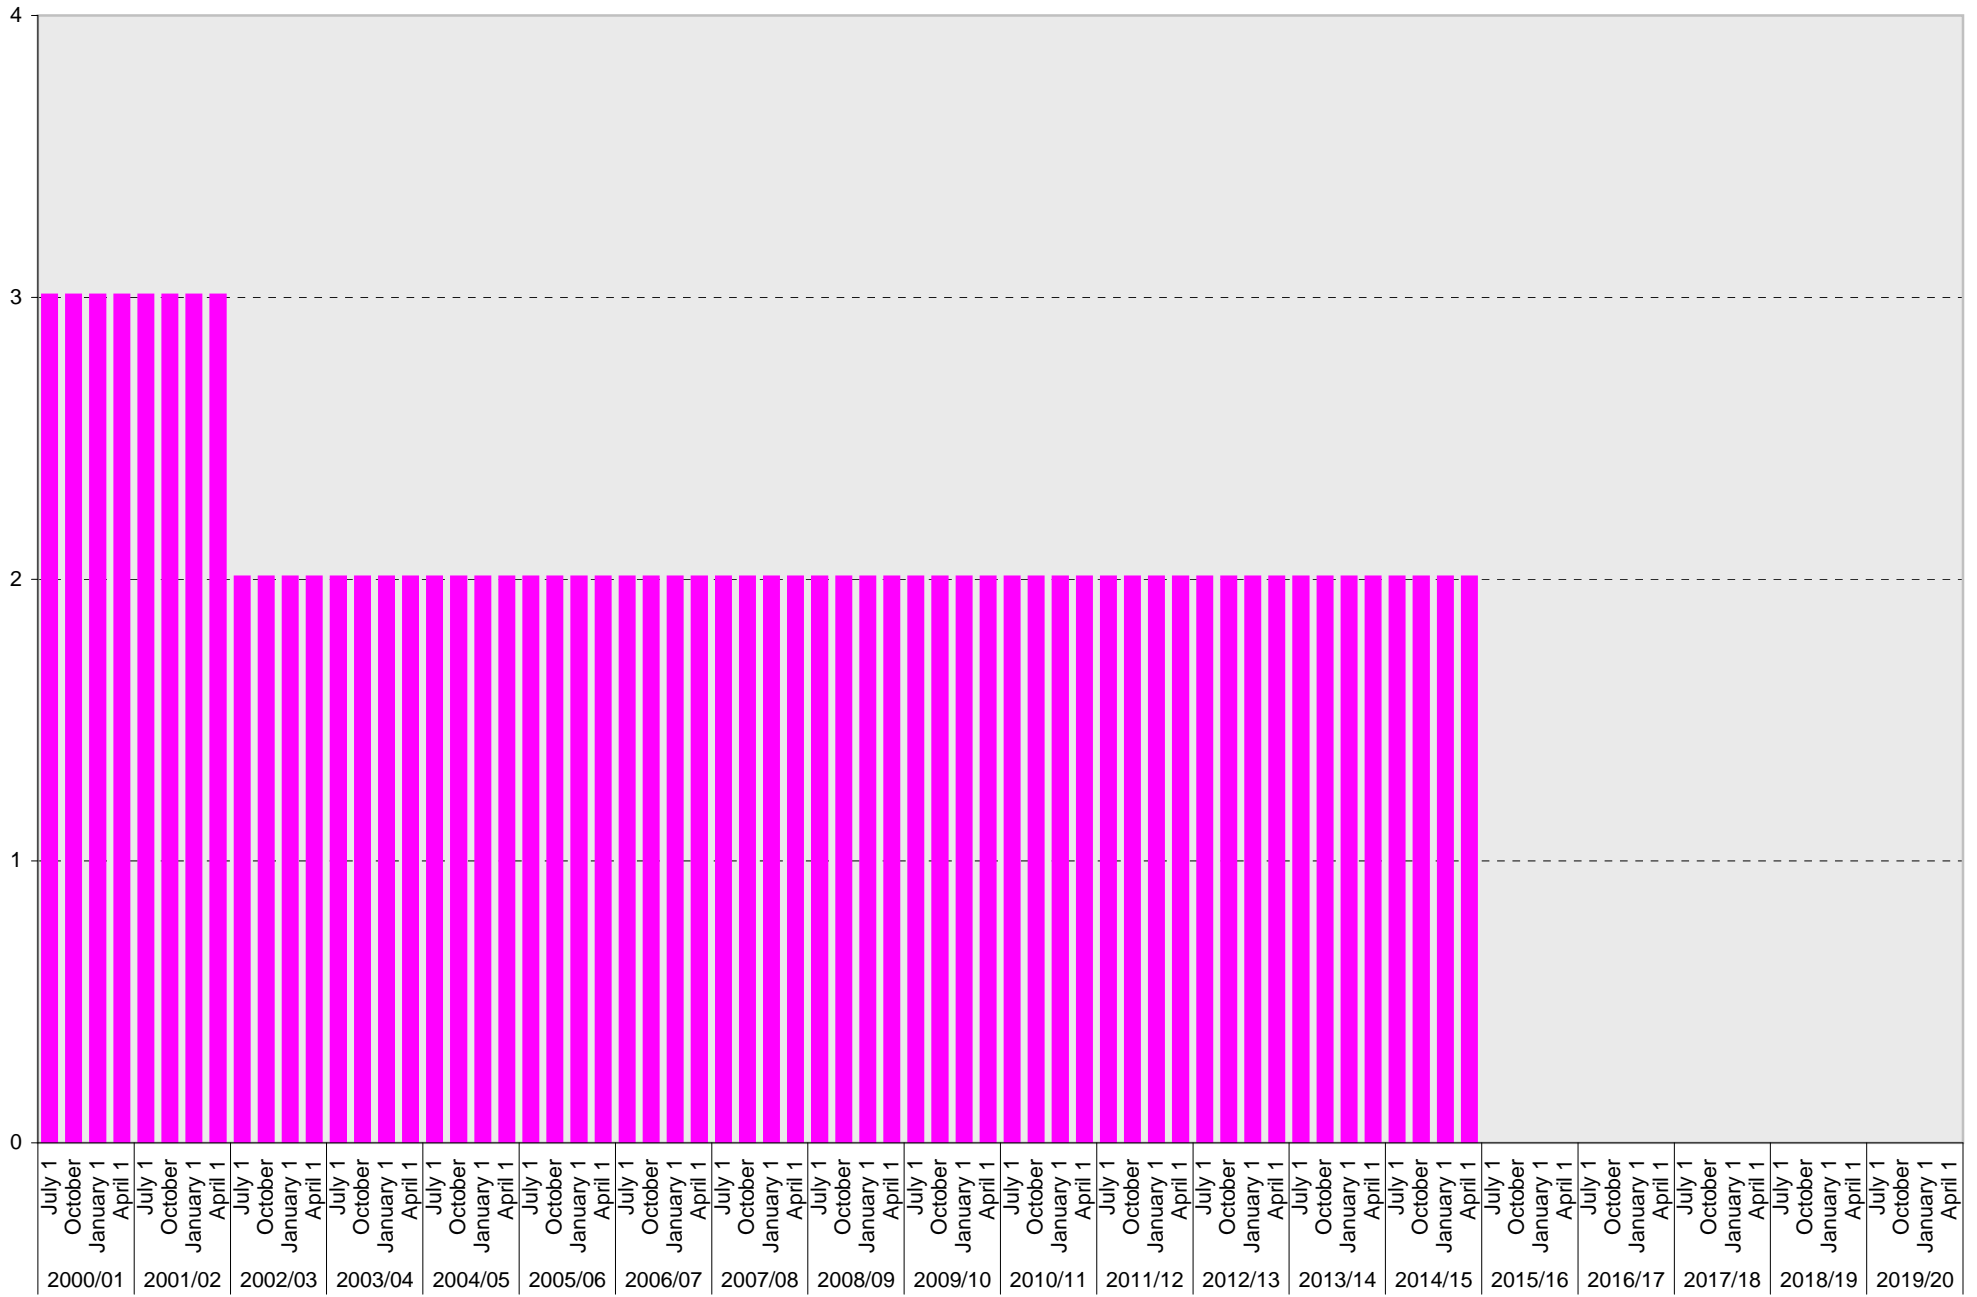

Motorcycle

University of California, San Diego Parking Space Inventory
Lot P503

Date		Parking Spaces										Motorcycle Parking Sections	
		A	B	S	Visitor	Reserved	Allocated	Accessible	UC Vehicle	Service Yard	Loading		Total
2000/01	July 1	130			4	7		5		2		148	3
	October 1	129			4	8		5		2		148	3
	January 1	129			4	8		5		2		148	3
	April 1	129			4	8		5		2		148	3
2001/02	July 1	129			4	8		5		2		148	3
	October 1	129			4	8		5		2		148	3
	January 1	129			4	8		5		2		148	3
	April 1	127			4	10		5		2		148	3
2002/03	July 1	27			4	10		6		2		49	2
	October 1	30			4	7		6		2		49	2
	January 1	30			4	7		6		2		49	2
	April 1	30			4	7		6		2		49	2
2003/04	July 1	31			4	6		6		2		49	2
	October 1	31			4	6		6		2		49	2
	January 1	31			4	6		6		2		49	2
	April 1	31			4	6		6		2		49	2
2004/05	July 1	31			4	6		6		2		49	2
	October 1	30			4	7		6		2		49	2
	January 1	34				7		6		2		49	2
	April 1	30			4	7		6		2		49	2
2005/06	July 1	30			4	7		6		2		49	2
	October 1	25			4	12		6		2		49	2
	January 1	24			4	13		6		2		49	2
	April 1	21			4	16		6		2		49	2
2006/07	July 1	21			4	16		6		2		49	2
	October 1	21			4	16		6		2		49	2
	January 1	20			4	17		6		2		49	2
	April 1	20			4	17		6		2		49	2
2007/08	July 1	18			4	19		6		2		49	2
	October 1	18			4	19		6		2		49	2
	January 1	18			4	19		6		2		49	2
	April 1	18			4	19		6		2		49	2
2008/09	July 1	18			4	19		6		2		49	2
	October 1	18			4	19		6		2		49	2
	January 1	18			4	19		6		2		49	2
	April 1	18			4	19		6		2		49	2
2009/10	July 1	18			4	19		6		2		49	2
	October 1	18			4	19		6		2		49	2
	January 1	18			4	19		6		2		49	2
	April 1	18			4	19		6		2		49	2