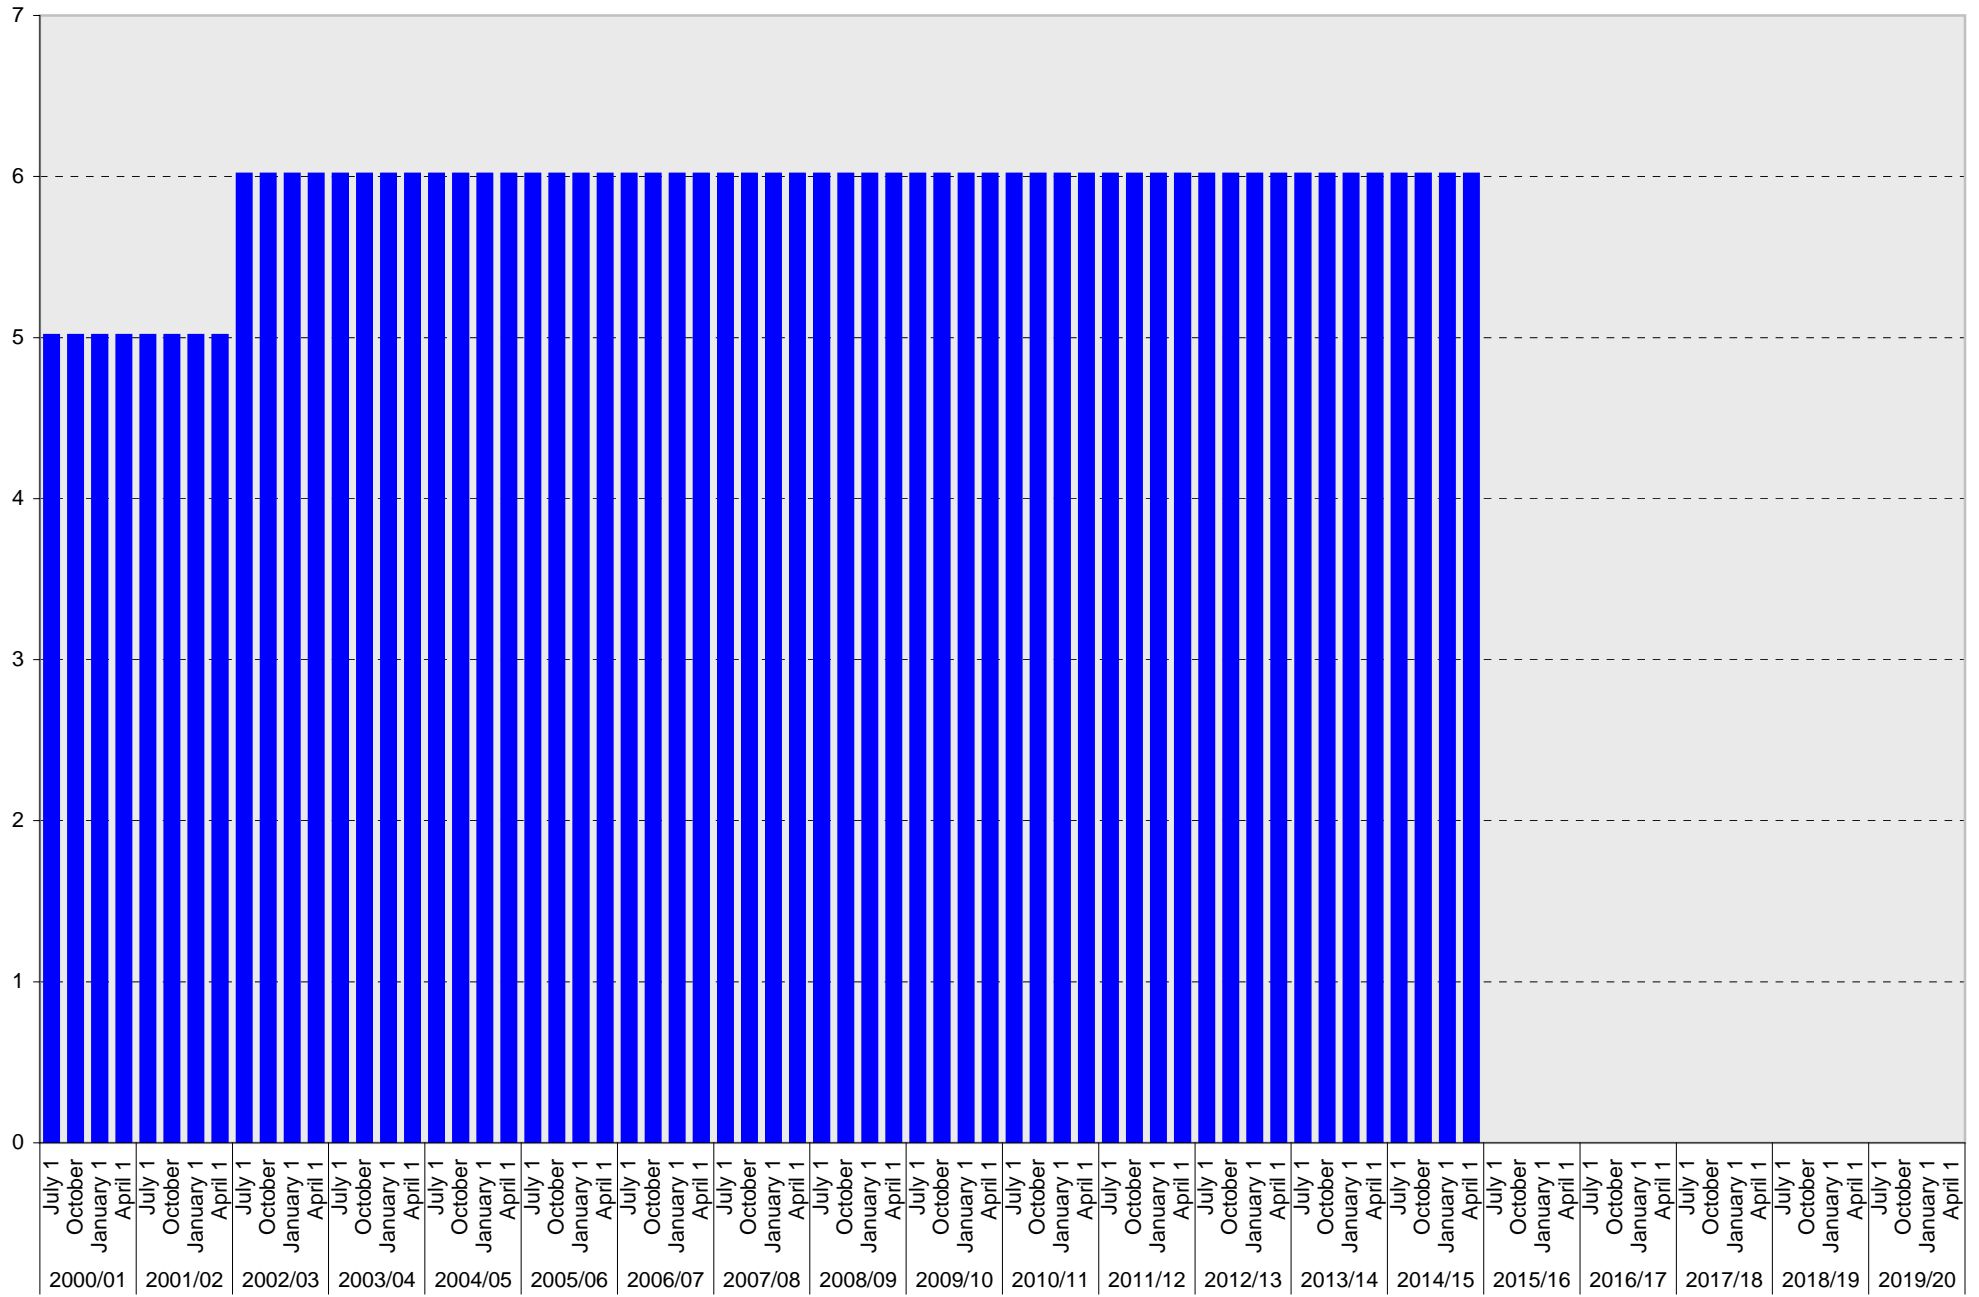

University of California, San Diego Parking Space Inventory

Lot P503: Accessible Parking Spaces

■ Accessible