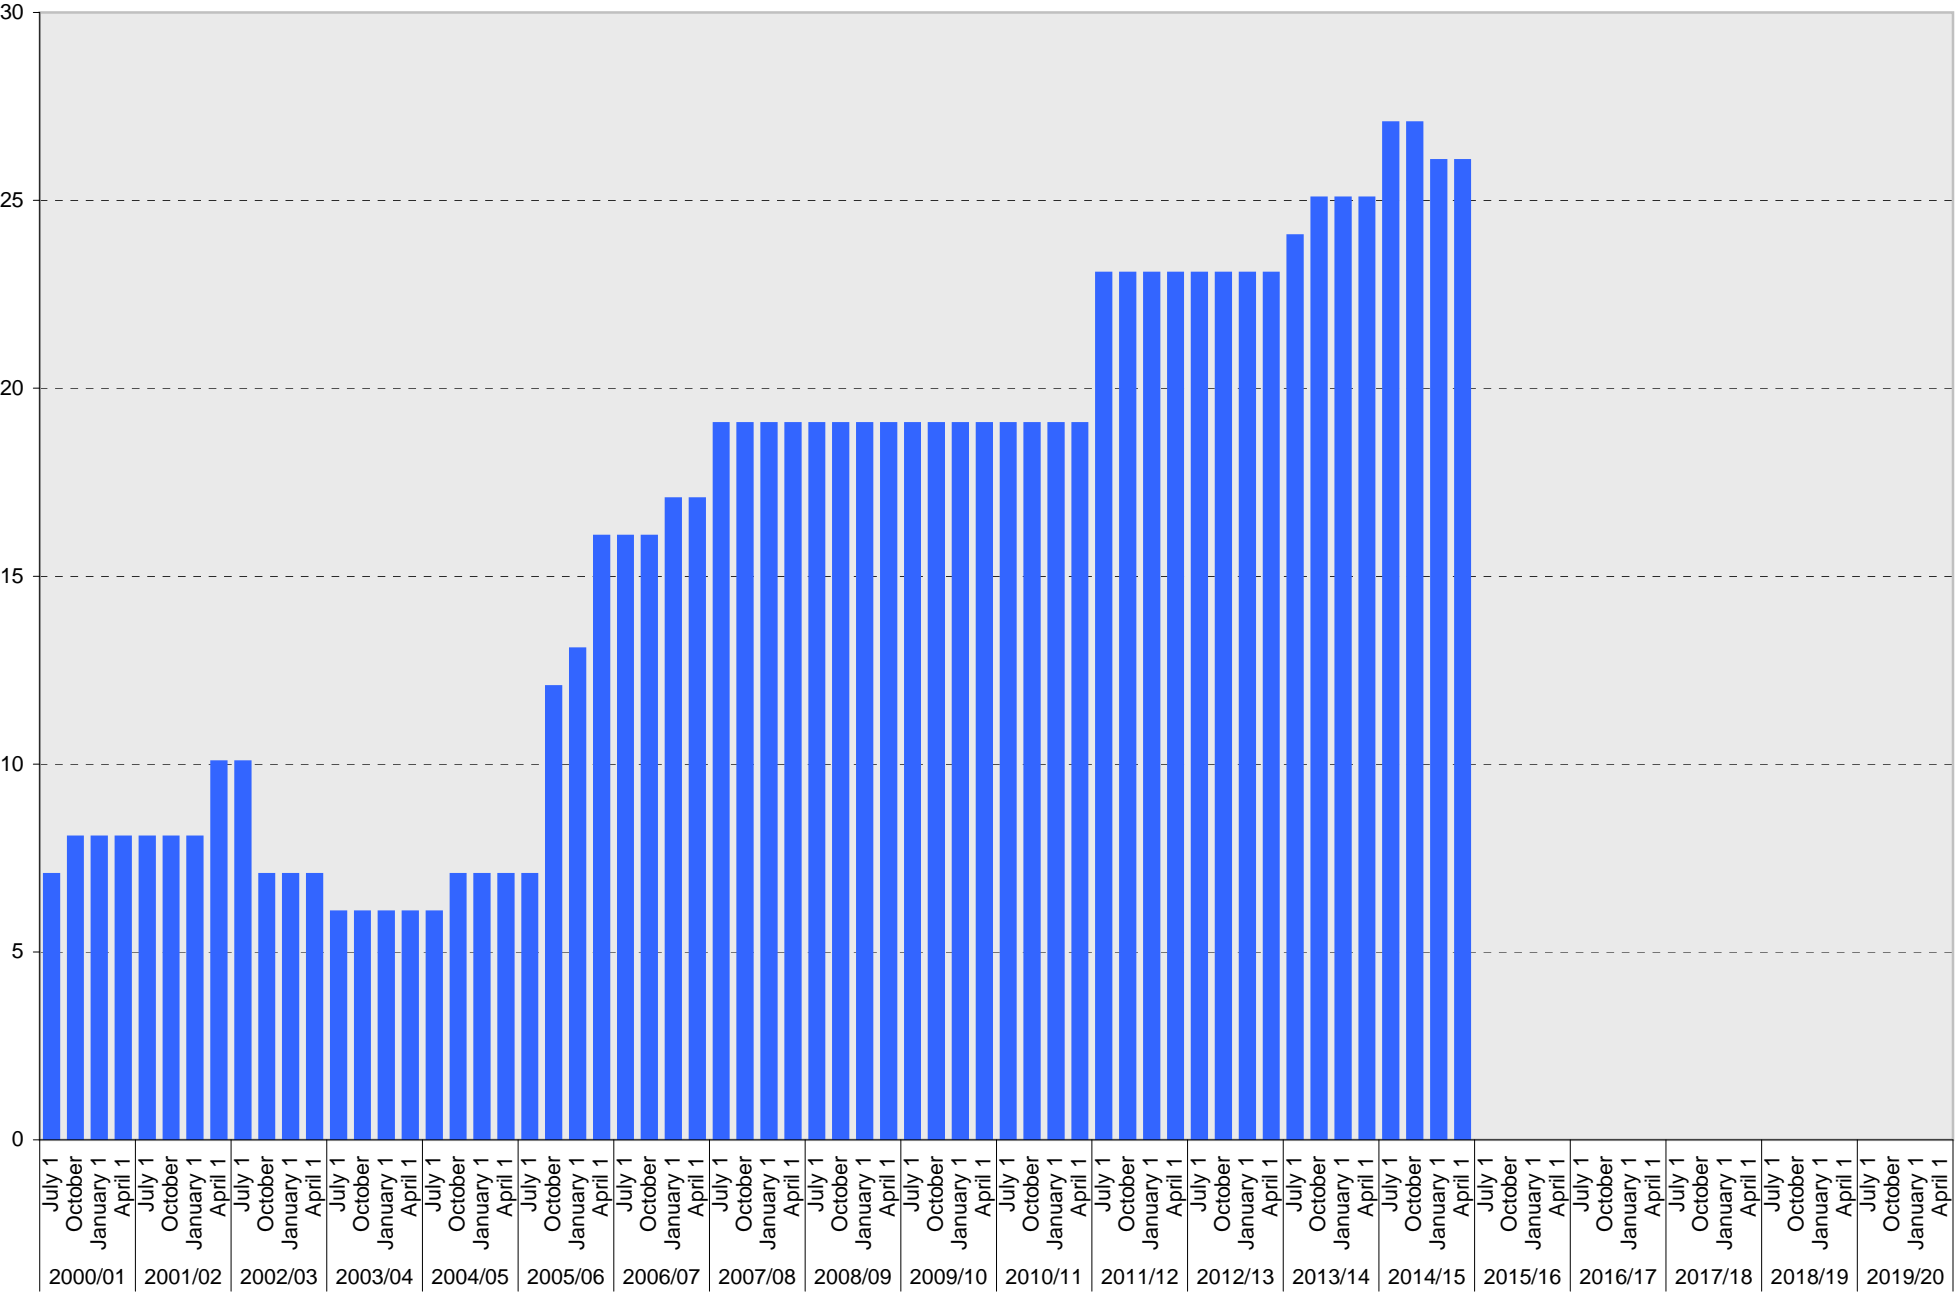

University of California, San Diego Parking Space Inventory

Lot P503: Reserved Parking Spaces

■ Reserved