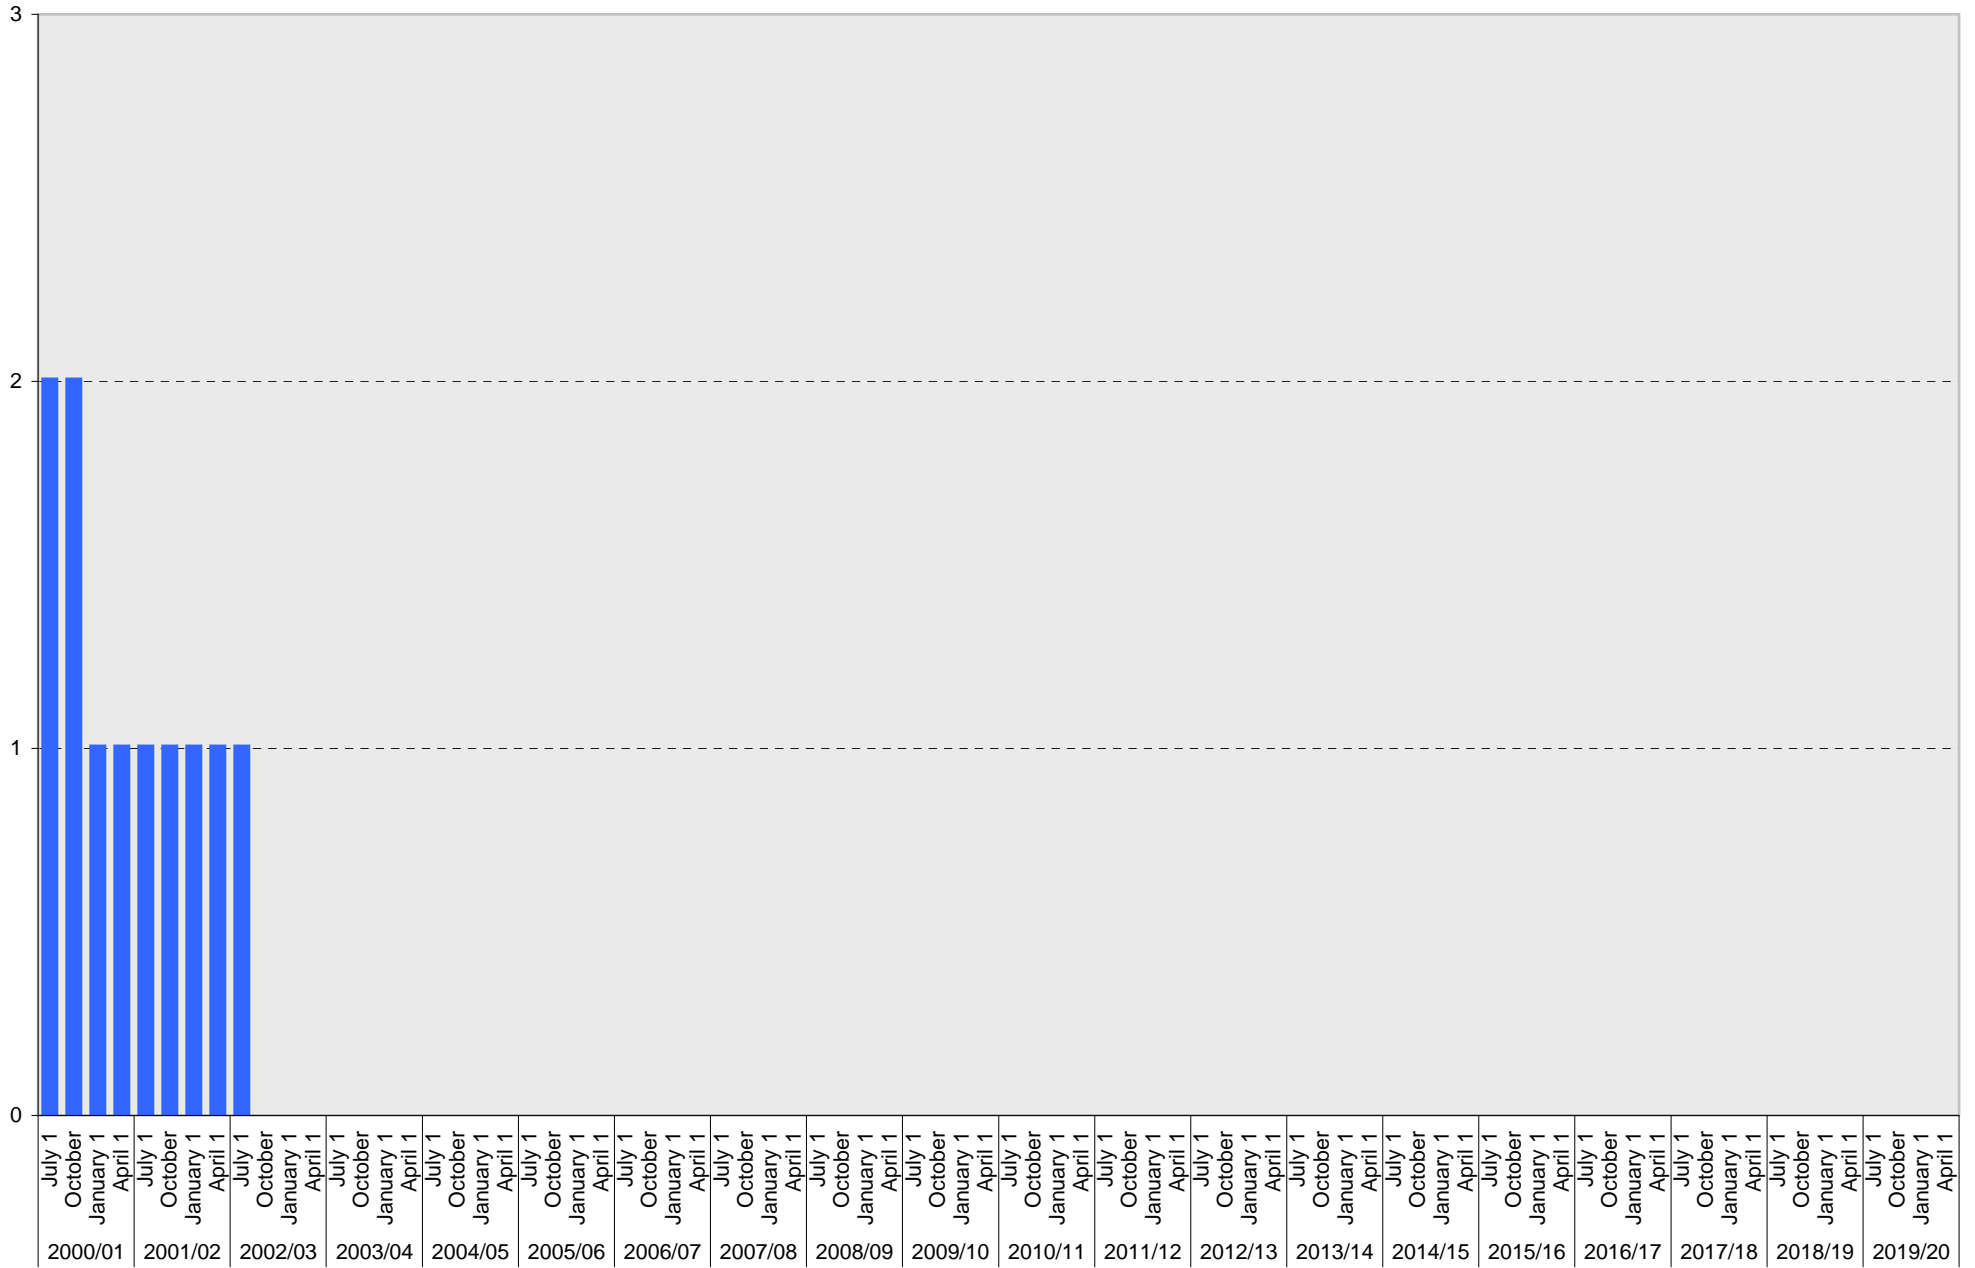

University of California, San Diego Parking Space Inventory

Lot P501: Reserved Parking Spaces

■ Reserved

University of California, San Diego Parking Space Inventory

Lot P501: Accessible Parking Spaces

■ Accessible

University of California, San Diego Parking Space Inventory

Lot P501: Service Yard Parking Spaces

University of California, San Diego Parking Space Inventory

Lot P501: Total Parking Spaces

■ Total

University of California, San Diego Parking Space Inventory
Lot P501

Date		Parking Spaces										Motorcycle Parking Sections	
		A	B	S	Visitor	Reserved	Allocated	Accessible	UC Vehicle	Service Yard	Loading		Total
2000/01	July 1					2		3		4		9	
	October 1					2		3		4		9	
	January 1					1		4		4		9	
	April 1					1		4		4		9	
2001/02	July 1					1		4		4		9	
	October 1					1		4		4		9	
	January 1					1		4		4		9	
	April 1					1		4		4		9	
2002/03	July 1					1		4		4		9	
	October 1							5		4		9	
	January 1							5		4		9	
	April 1							5		4		9	
2003/04	July 1							5		4		9	
	October 1							5		4		9	
	January 1							5		4		9	
	April 1							5		4		9	
2004/05	July 1							5		4		9	
	October 1							5		6		11	
	January 1							5		6		11	
	April 1							5		6		11	
2005/06	July 1							5		6		11	
	October 1							5		6		11	
	January 1							5		6		11	
	April 1							5		6		11	
2006/07	July 1							5		6		11	
	October 1							5		6		11	
	January 1							5		6		11	
	April 1							5		6		11	
2007/08	July 1							5		6		11	
	October 1							5		6		11	
	January 1							5		6		11	
	April 1							5		6		11	
2008/09	July 1							5		6		11	
	October 1							5		6		11	
	January 1							5		6		11	
	April 1							5		6		11	
2009/10	July 1							5		6		11	
	October 1							5		6		11	
	January 1							5		6		11	
	April 1							5		6		11	