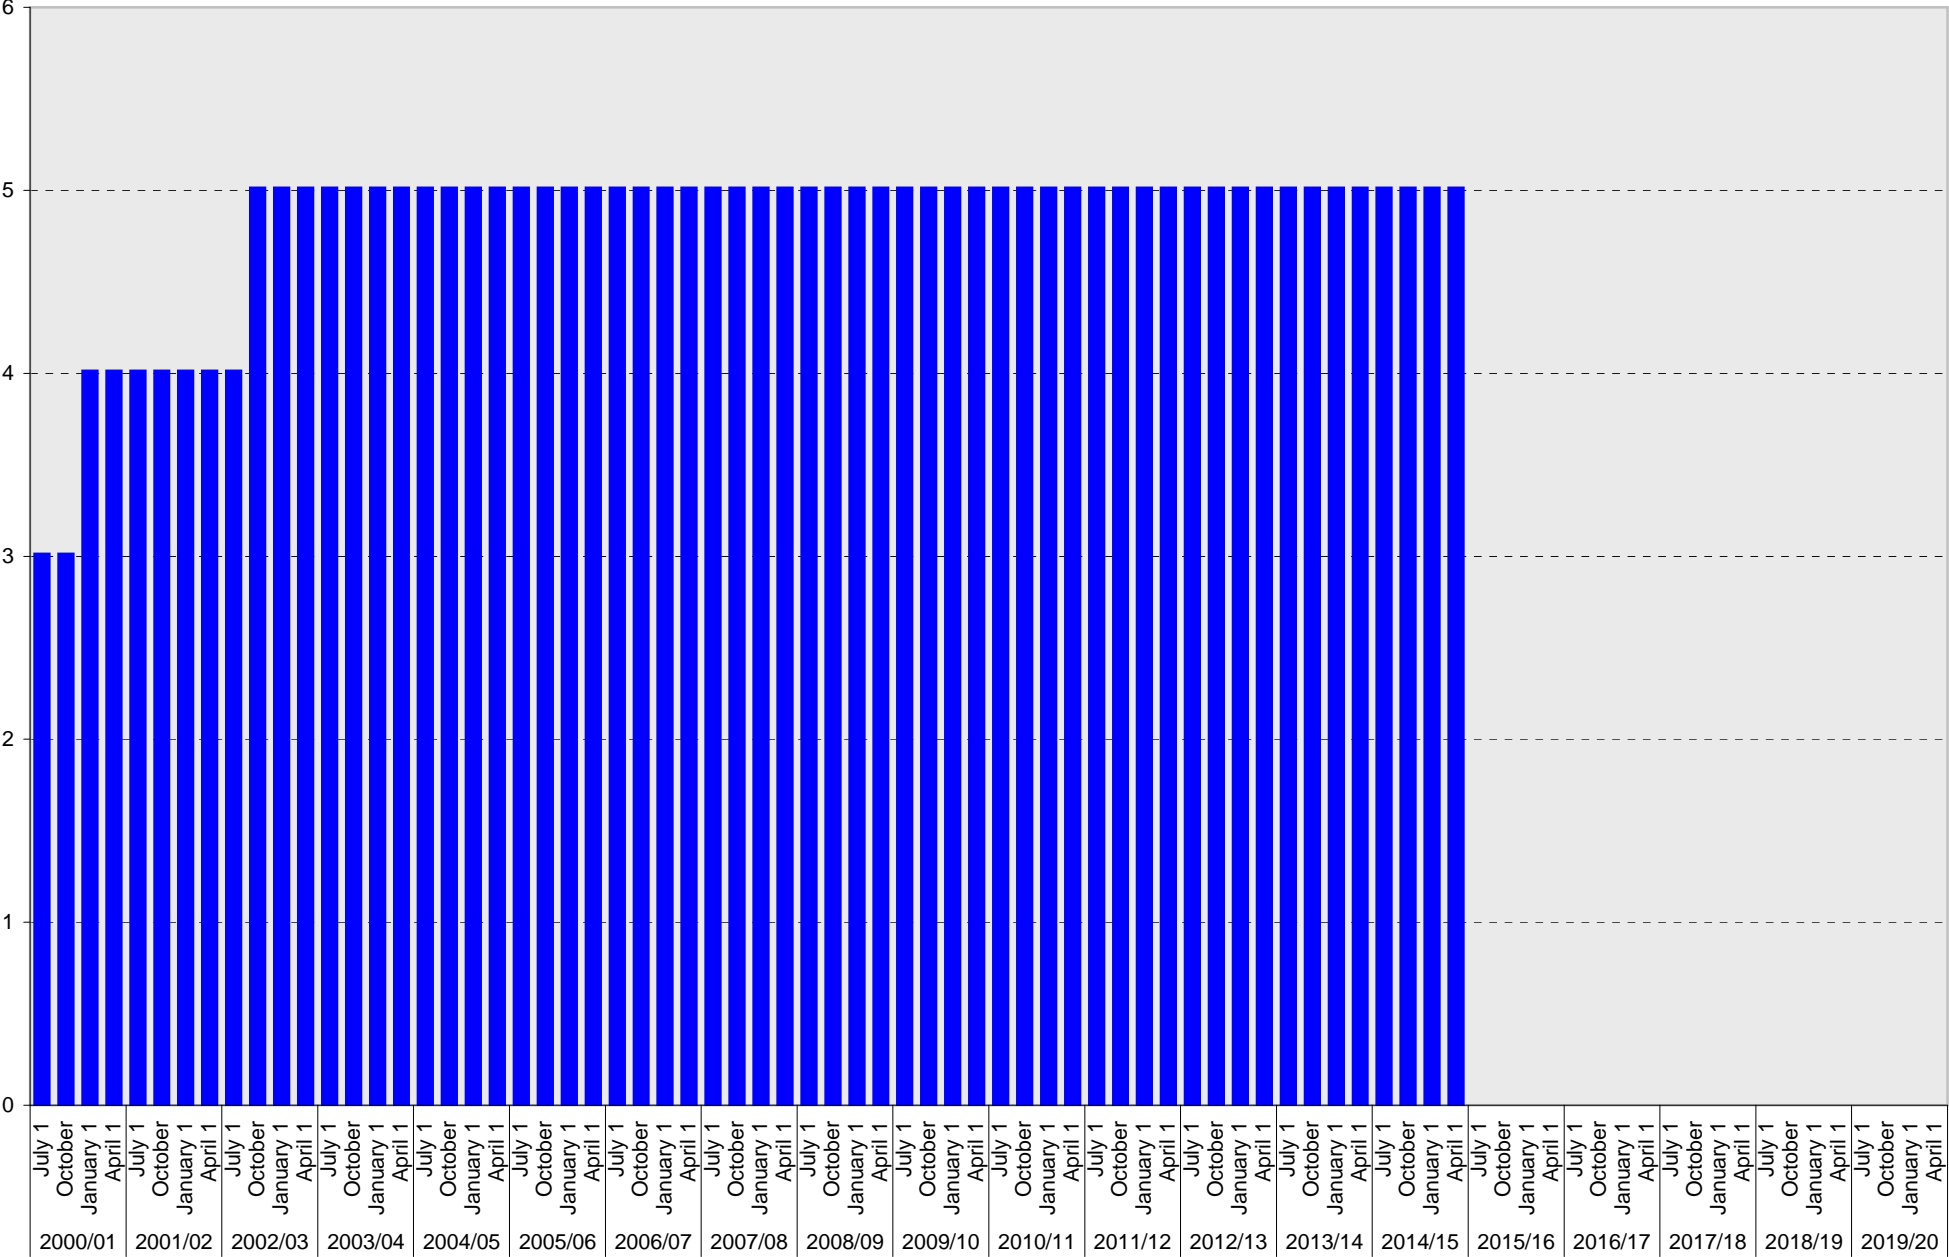

University of California, San Diego Parking Space Inventory

Lot P501: Reserved Parking Spaces

■ Reserved

University of California, San Diego Parking Space Inventory

Lot P501: Accessible Parking Spaces

■ Accessible

University of California, San Diego Parking Space Inventory

Lot P501: Service Yard Parking Spaces

University of California, San Diego Parking Space Inventory

Lot P501: Total Parking Spaces

■ Total

University of California, San Diego Parking Space Inventory
Lot P501

Date		Parking Spaces										Motorcycle Parking Sections	
		A	B	S	Visitor	Reserved	Allocated	Accessible	UC Vehicle	Service Yard	Loading		Total
2000/01	July 1					2		3		4		9	
	October 1					2		3		4		9	
	January 1					1		4		4		9	
	April 1					1		4		4		9	
2001/02	July 1					1		4		4		9	
	October 1					1		4		4		9	
	January 1					1		4		4		9	
	April 1					1		4		4		9	
2002/03	July 1					1		4		4		9	
	October 1							5		4		9	
	January 1							5		4		9	
	April 1							5		4		9	
2003/04	July 1							5		4		9	
	October 1							5		4		9	
	January 1							5		4		9	
	April 1							5		4		9	
2004/05	July 1							5		4		9	
	October 1							5		6		11	
	January 1							5		6		11	
	April 1							5		6		11	
2005/06	July 1							5		6		11	
	October 1							5		6		11	
	January 1							5		6		11	
	April 1							5		6		11	
2006/07	July 1							5		6		11	
	October 1							5		6		11	
	January 1							5		6		11	
	April 1							5		6		11	
2007/08	July 1							5		6		11	
	October 1							5		6		11	
	January 1							5		6		11	
	April 1							5		6		11	
2008/09	July 1							5		6		11	
	October 1							5		6		11	
	January 1							5		6		11	
	April 1							5		6		11	
2009/10	July 1							5		6		11	
	October 1							5		6		11	
	January 1							5		6		11	
	April 1							5		6		11	