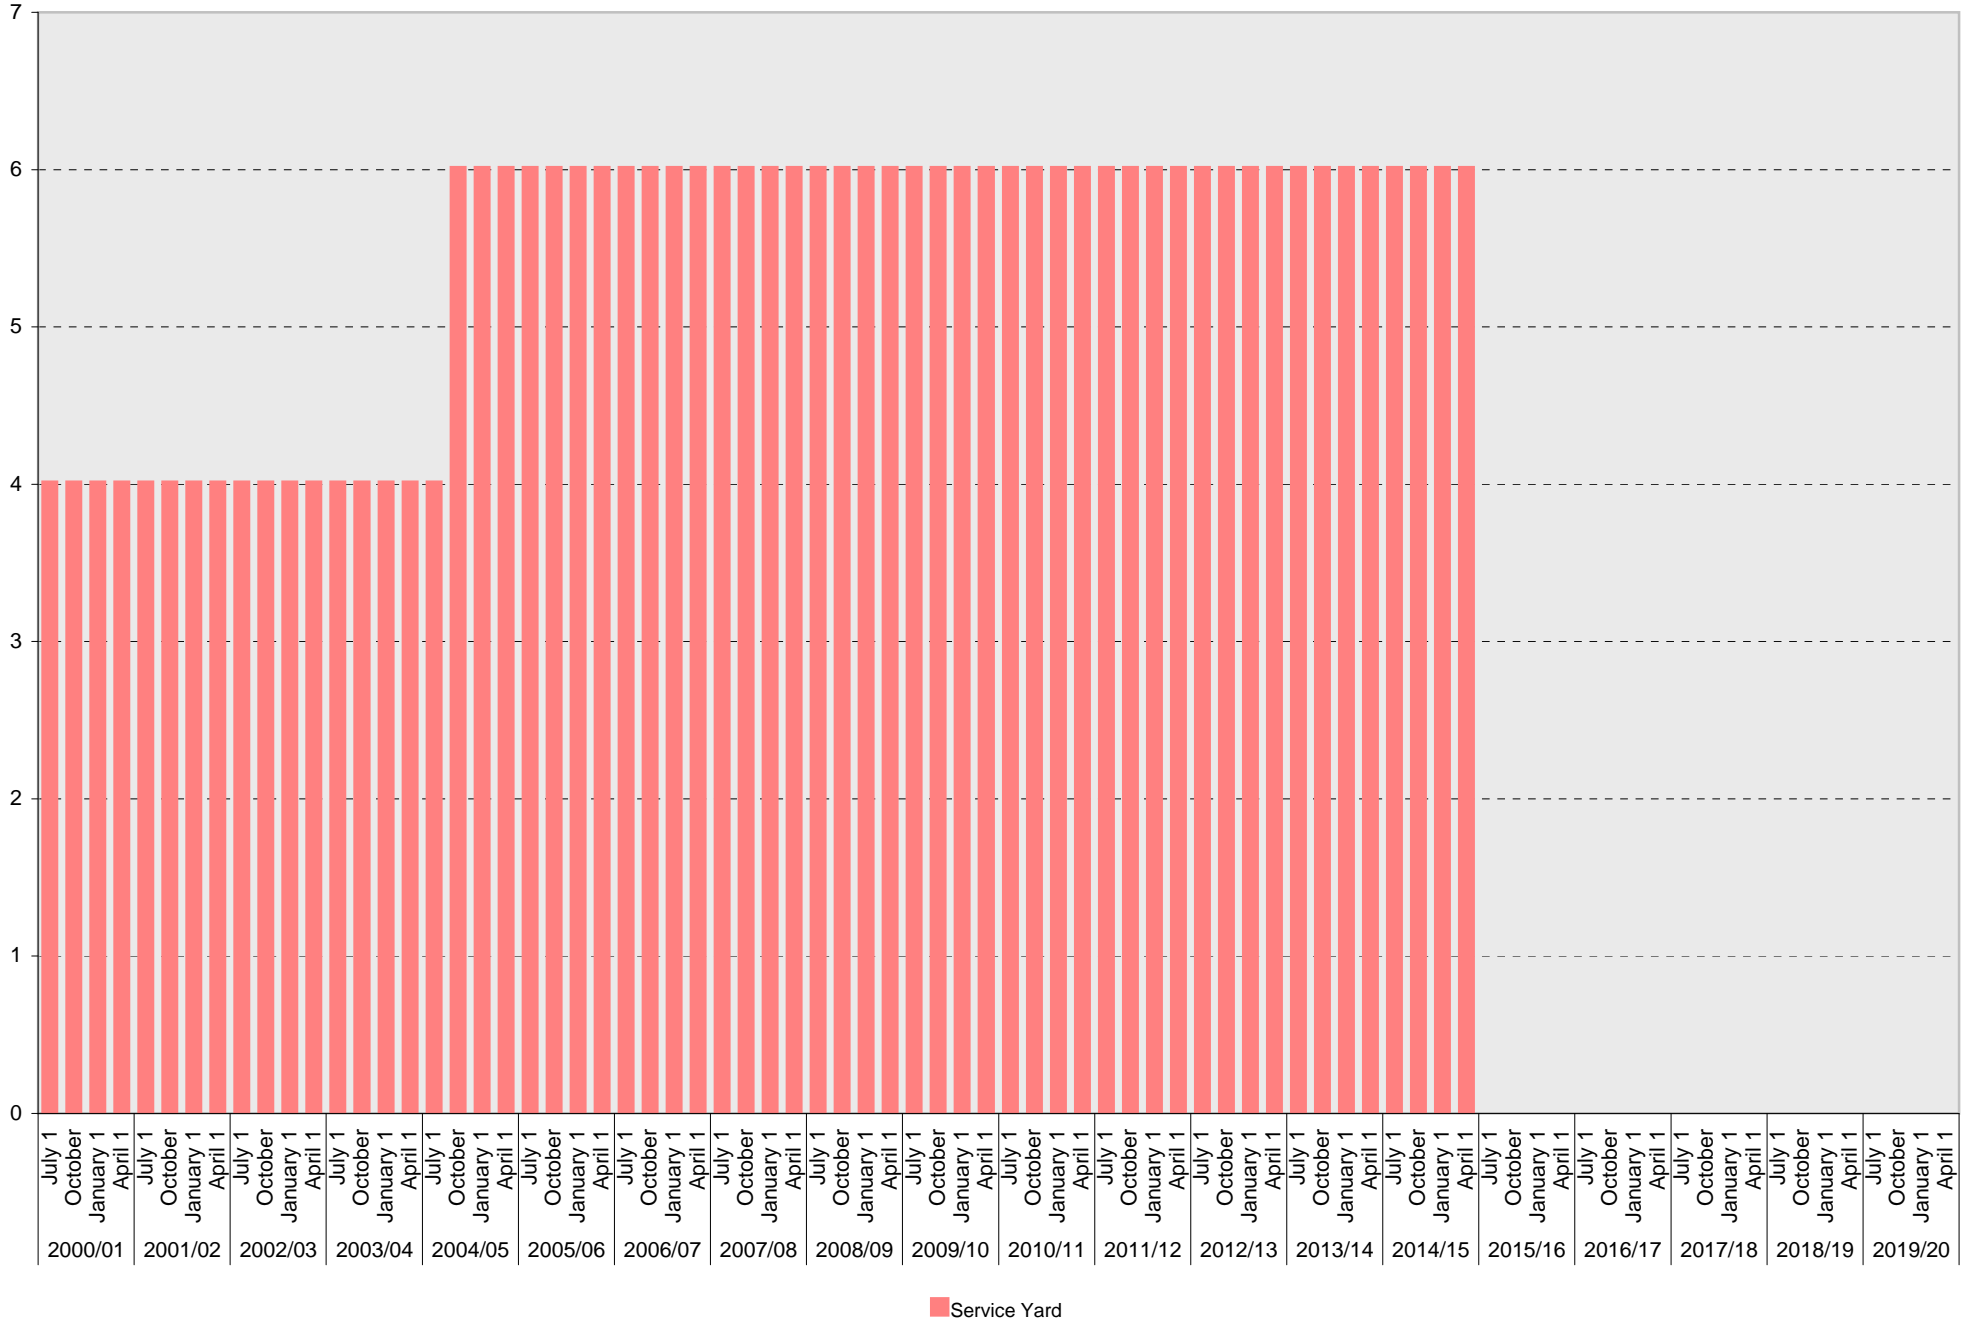

University of California, San Diego Parking Space Inventory

Lot P501: Reserved Parking Spaces

■ Reserved

University of California, San Diego Parking Space Inventory

Lot P501: Accessible Parking Spaces

■ Accessible

University of California, San Diego Parking Space Inventory

Lot P501: Service Yard Parking Spaces

University of California, San Diego Parking Space Inventory

Lot P501: Total Parking Spaces

■ Total

University of California, San Diego Parking Space Inventory
Lot P501

Date		Parking Spaces										Motorcycle Parking Sections	
		A	B	S	Visitor	Reserved	Allocated	Accessible	UC Vehicle	Service Yard	Loading		Total
2000/01	July 1					2		3		4		9	
	October 1					2		3		4		9	
	January 1					1		4		4		9	
	April 1					1		4		4		9	
2001/02	July 1					1		4		4		9	
	October 1					1		4		4		9	
	January 1					1		4		4		9	
	April 1					1		4		4		9	
2002/03	July 1					1		4		4		9	
	October 1							5		4		9	
	January 1							5		4		9	
	April 1							5		4		9	
2003/04	July 1							5		4		9	
	October 1							5		4		9	
	January 1							5		4		9	
	April 1							5		4		9	
2004/05	July 1							5		4		9	
	October 1							5		6		11	
	January 1							5		6		11	
	April 1							5		6		11	
2005/06	July 1							5		6		11	
	October 1							5		6		11	
	January 1							5		6		11	
	April 1							5		6		11	
2006/07	July 1							5		6		11	
	October 1							5		6		11	
	January 1							5		6		11	
	April 1							5		6		11	
2007/08	July 1							5		6		11	
	October 1							5		6		11	
	January 1							5		6		11	
	April 1							5		6		11	
2008/09	July 1							5		6		11	
	October 1							5		6		11	
	January 1							5		6		11	
	April 1							5		6		11	
2009/10	July 1							5		6		11	
	October 1							5		6		11	
	January 1							5		6		11	
	April 1							5		6		11	