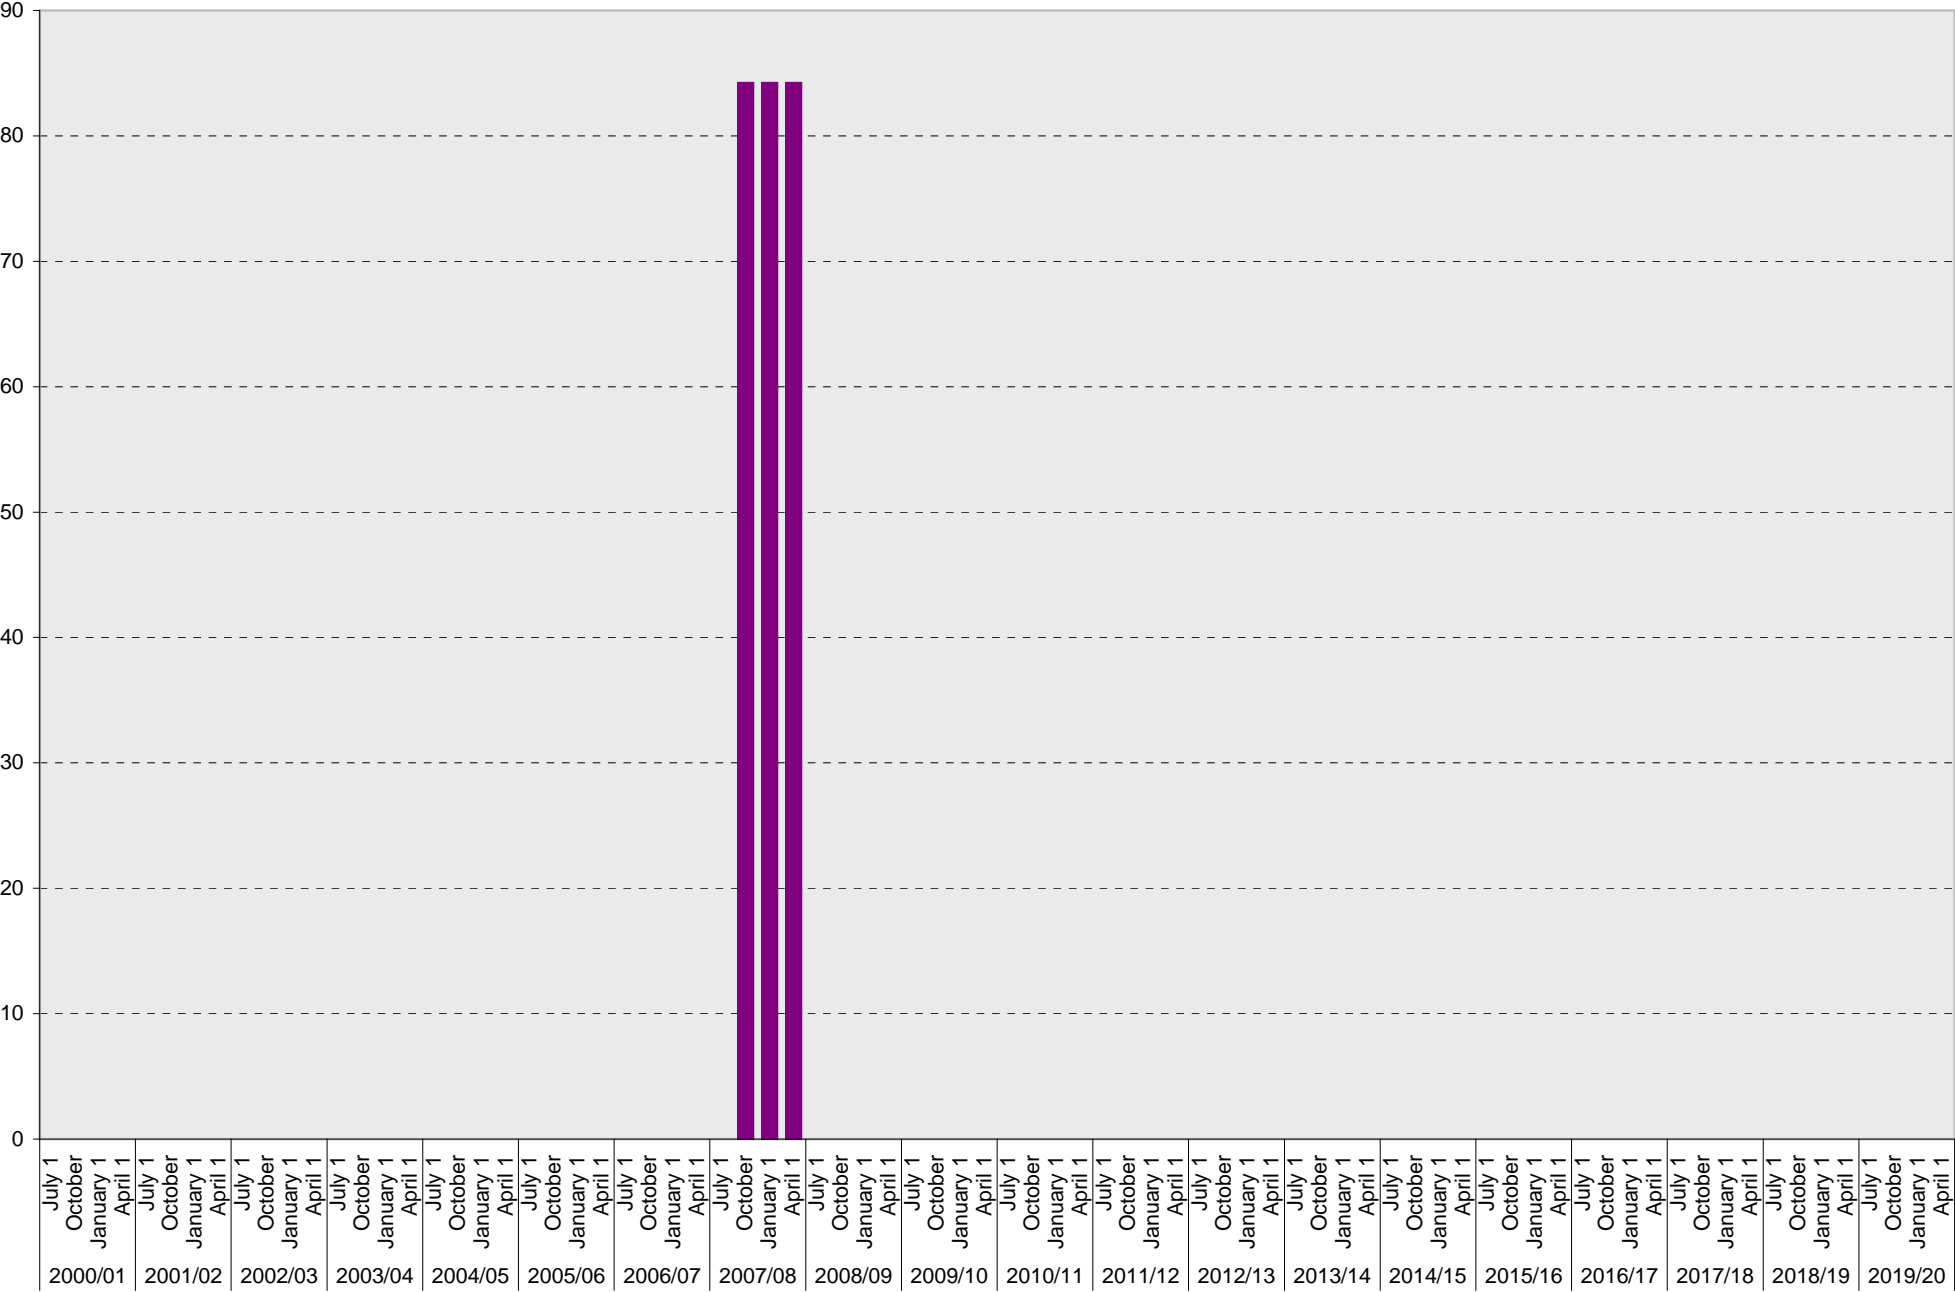

University of California, San Diego Parking Space Inventory
Lot P455: Allocated: Visitor (Pay Station) Parking Spaces

■ Allocated