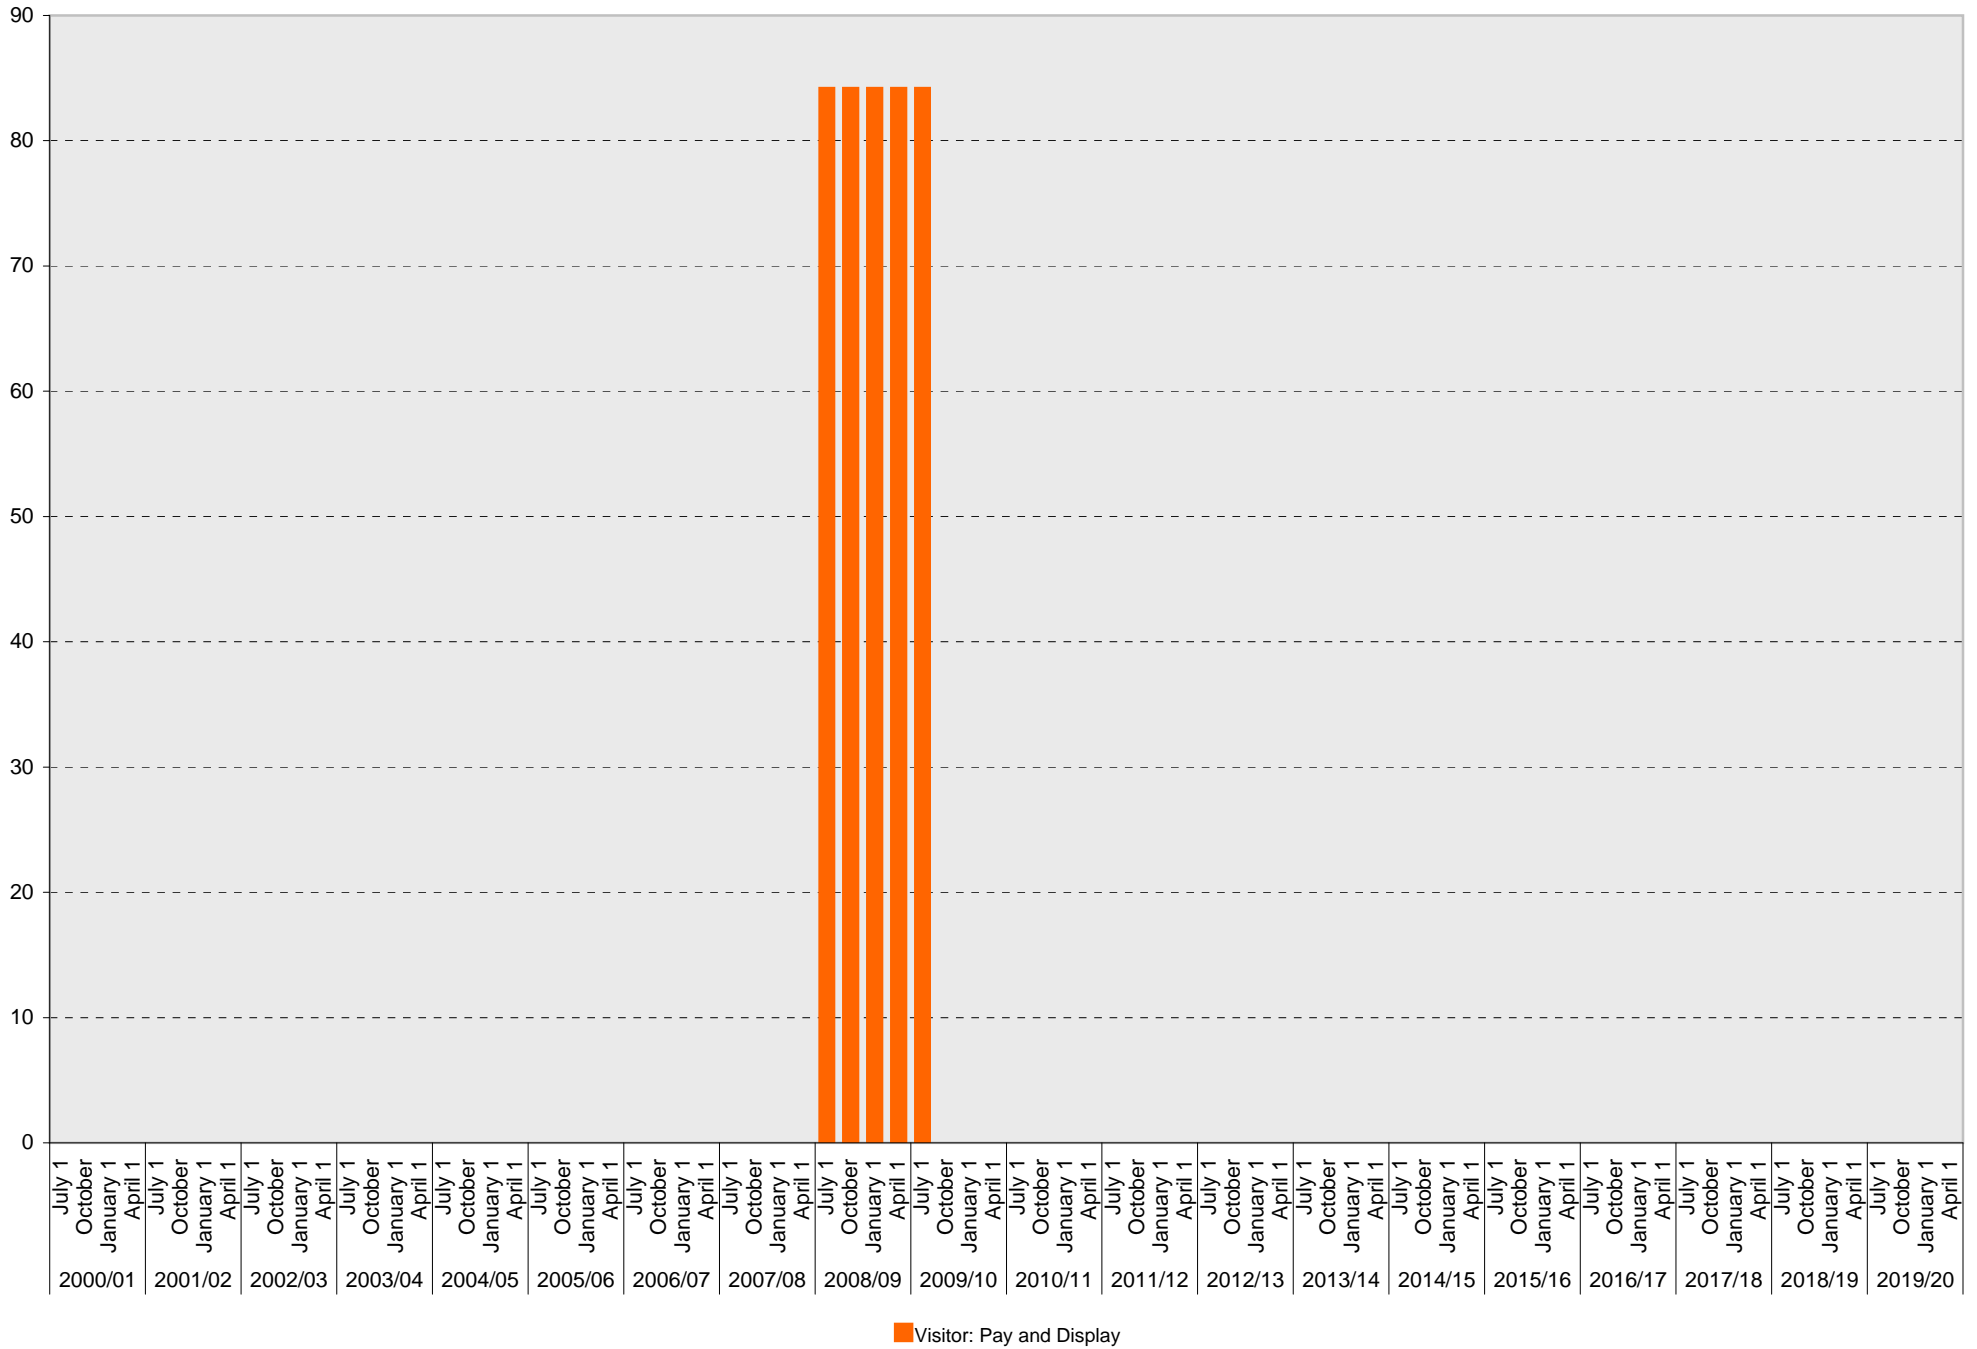

University of California, San Diego Parking Space Inventory

Lot P455: Visitor: Pay and Display Parking Spaces