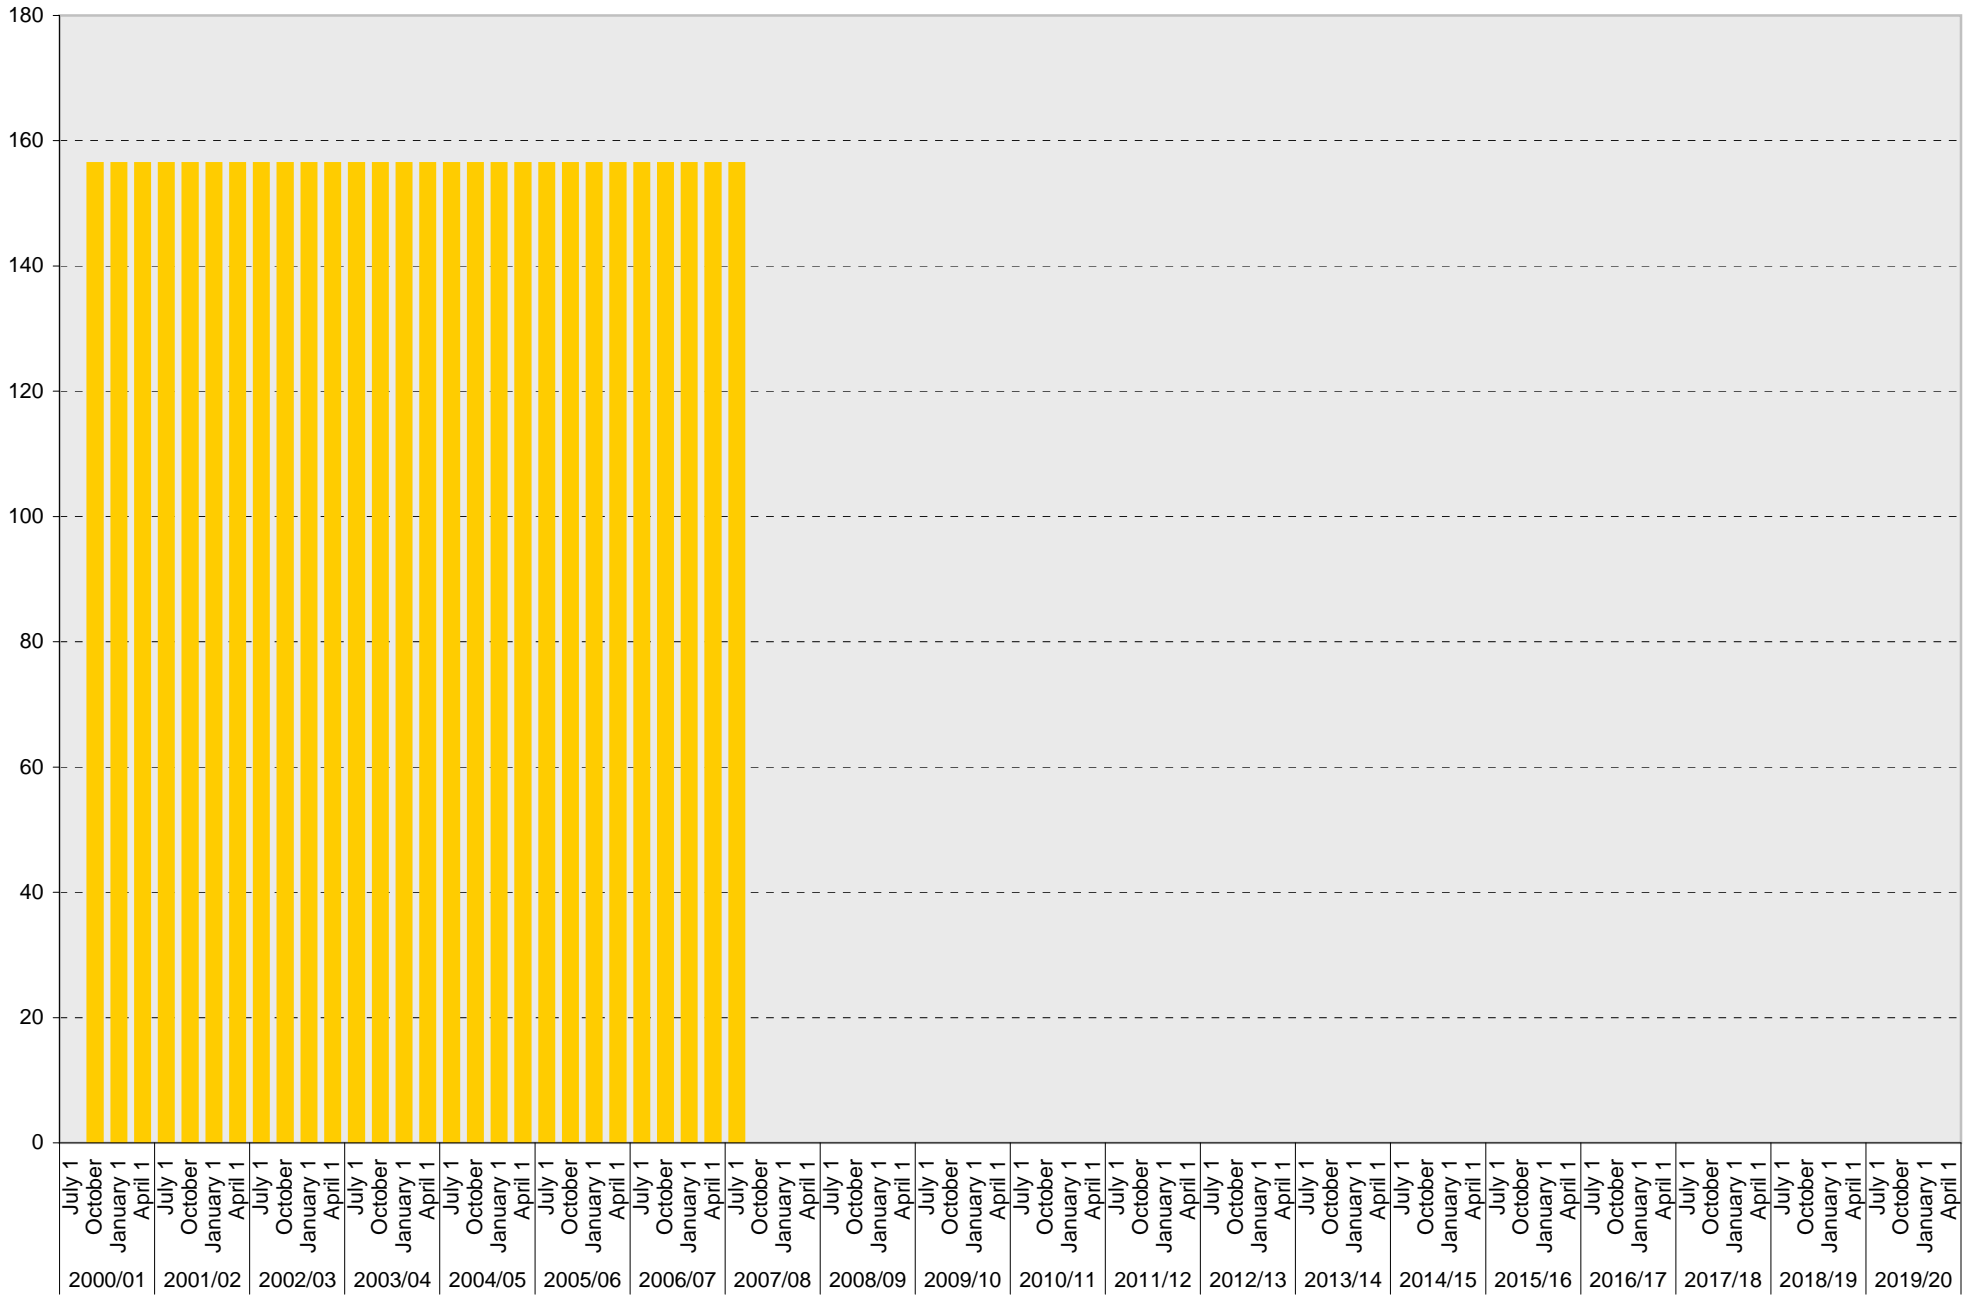

University of California, San Diego Parking Space Inventory

Lot P455: S Parking Spaces

■ S