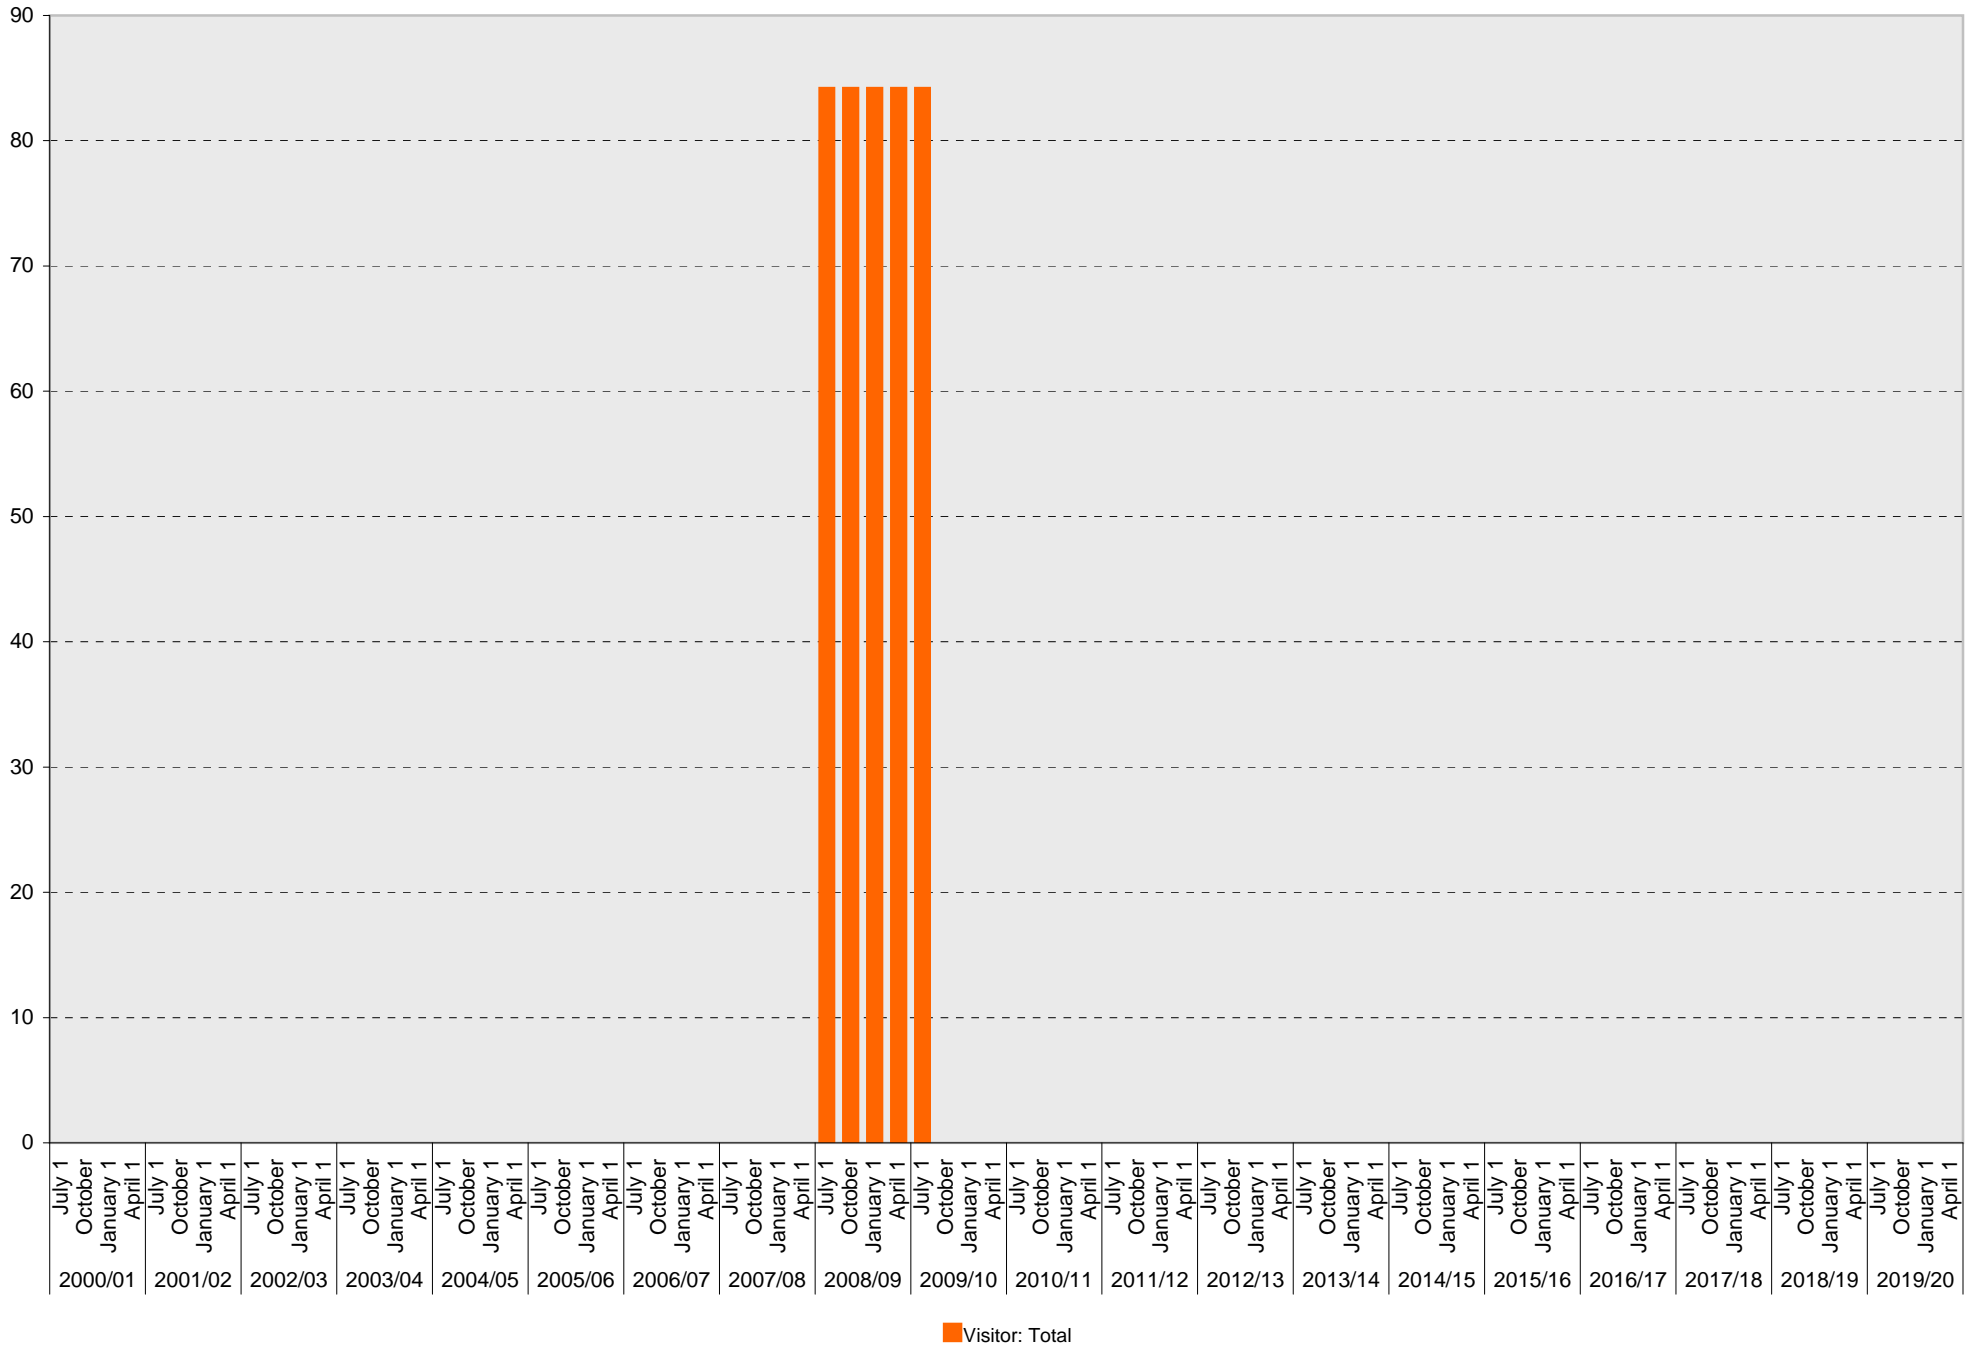

University of California, San Diego Parking Space Inventory

Lot P455: Visitor: Total Parking Spaces