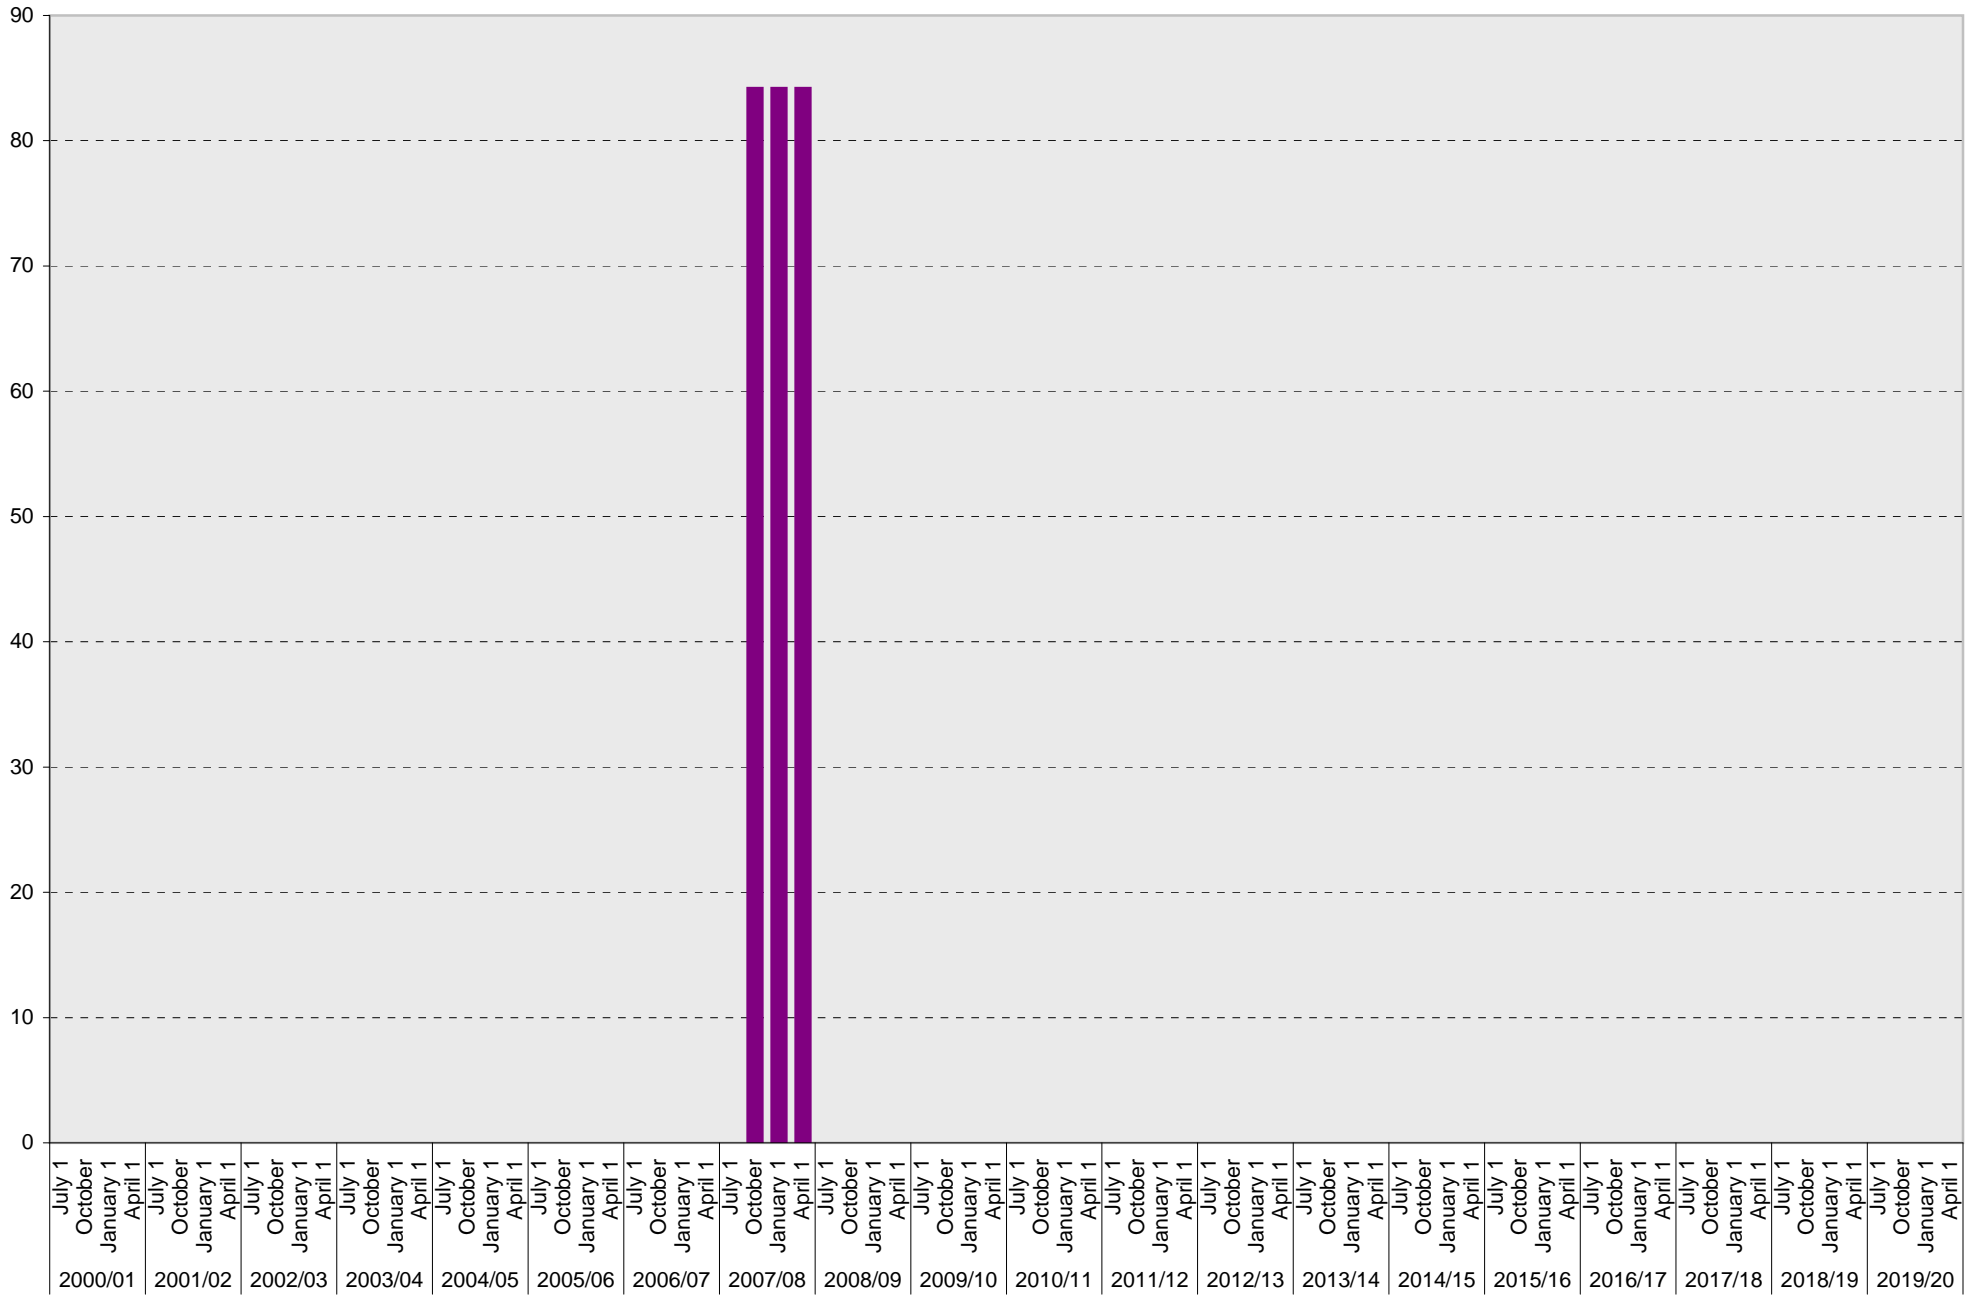

University of California, San Diego Parking Space Inventory

Lot P455: Allocated: Total Parking Spaces

■ Allocated: Total