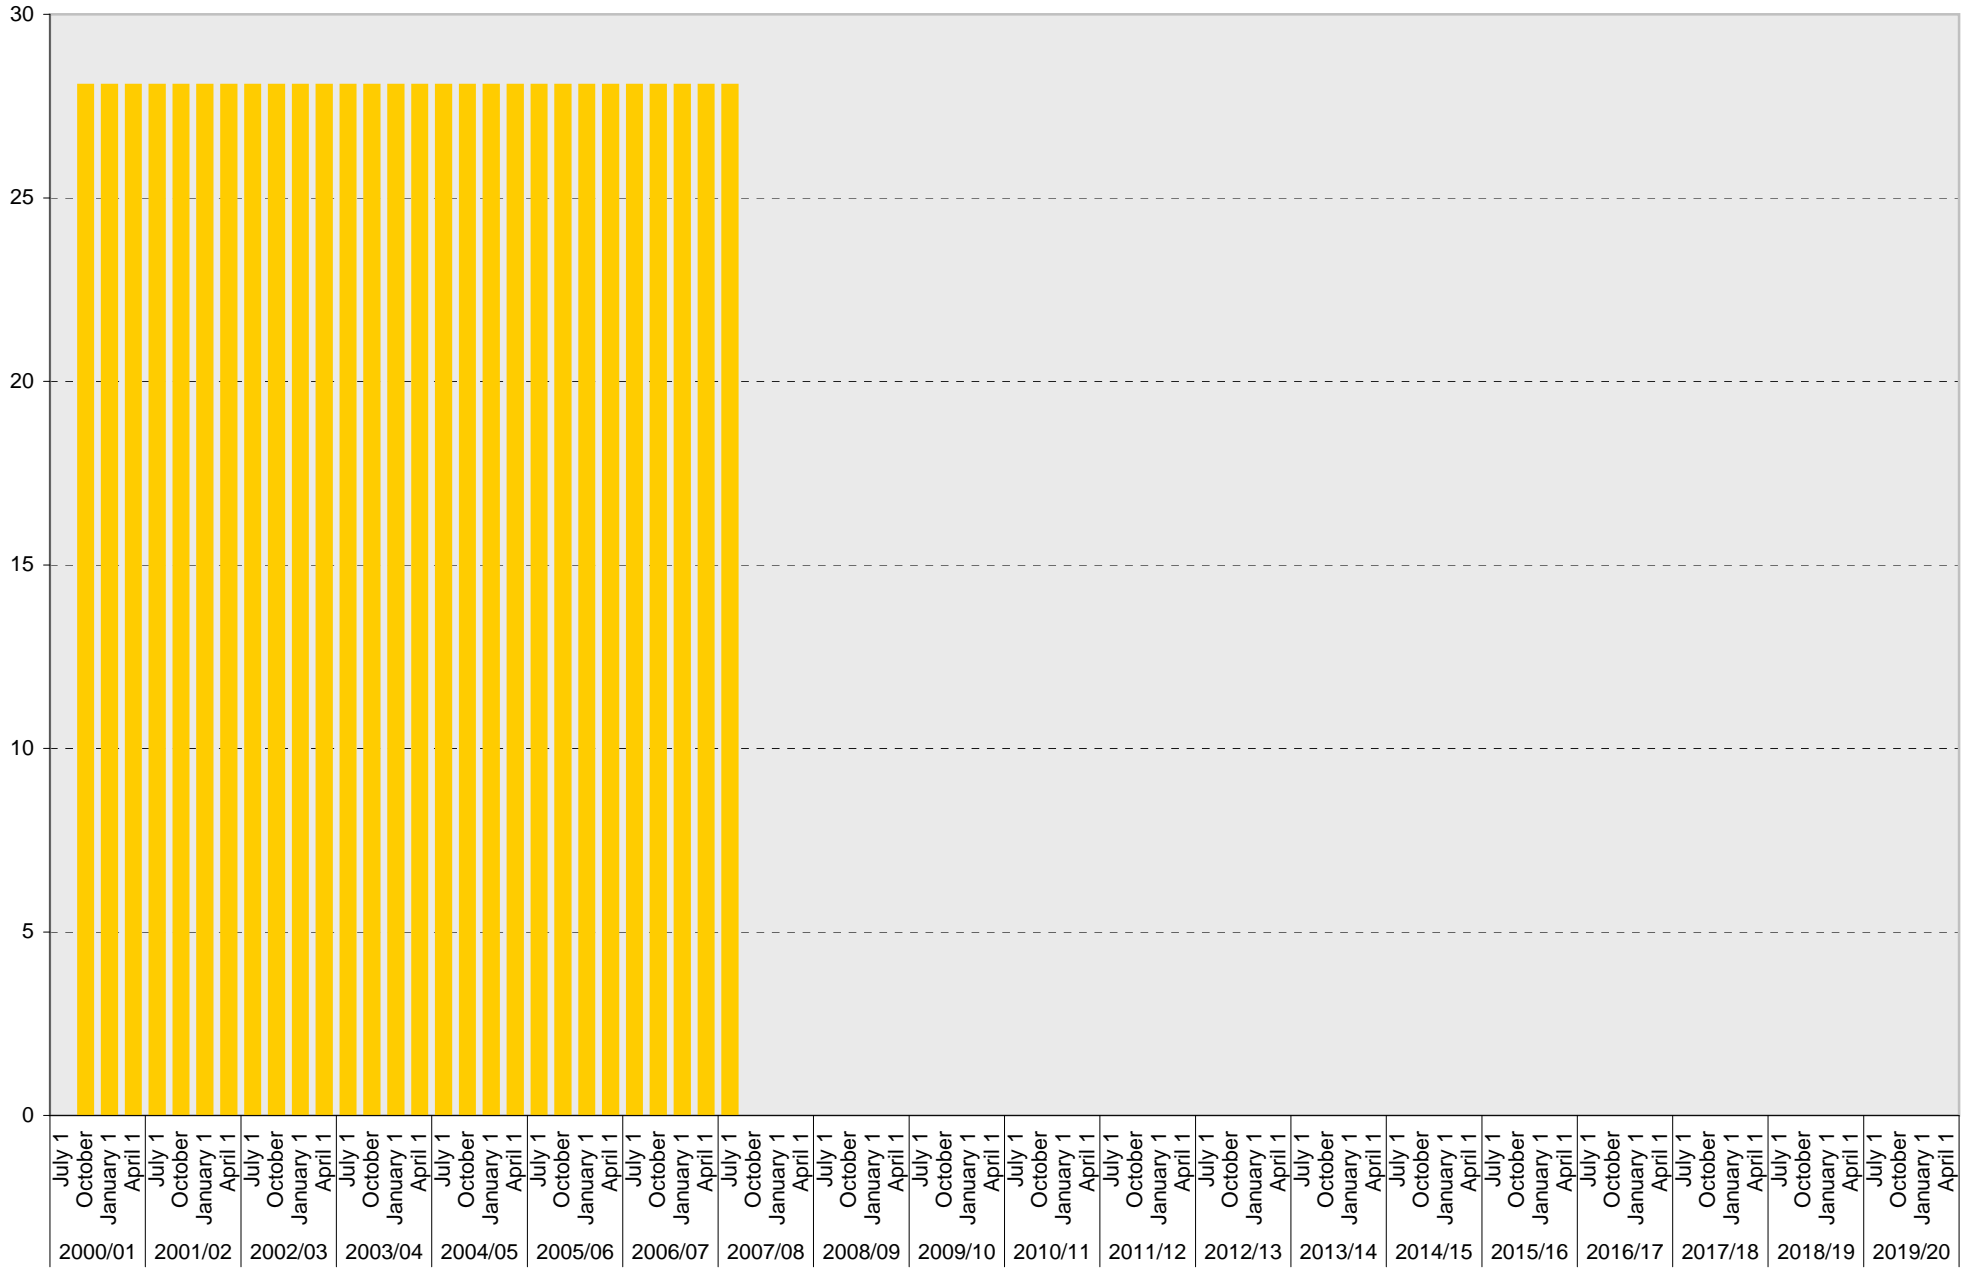

University of California, San Diego Parking Space Inventory

Lot P454: A Parking Spaces

■ A

University of California, San Diego Parking Space Inventory

Lot P454: B Parking Spaces

■ B

University of California, San Diego Parking Space Inventory

Lot P454: S Parking Spaces

■ S

University of California, San Diego Parking Space Inventory

Lot P454: Total Parking Spaces

■ Total

University of California, San Diego Parking Space Inventory
 Lot P454: Visitor Parking Spaces

Date		Visitor Parking Spaces			
		Meter	Pay and Display	Pay by Space	Pay upon Exit
2000/01	July 1				
	October 1				
	January 1				
	April 1				
2001/02	July 1				
	October 1				
	January 1				
	April 1				
2002/03	July 1				
	October 1				
	January 1				
	April 1				
2003/04	July 1				
	October 1				
	January 1				
	April 1				
2004/05	July 1				
	October 1				
	January 1				
	April 1				
2005/06	July 1				
	October 1				
	January 1				
	April 1				
2006/07	July 1				
	October 1				
	January 1				
	April 1				
2007/08	July 1				
	October 1				
	January 1				
	April 1				
2008/09	July 1				
	October 1				
	January 1				
	April 1				
2009/10	July 1				
	October 1				
	January 1				
	April 1				

Date		Visitor Parking Spaces			
		Meter	Pay and Display	Pay by Space	Pay upon Exit
2010/11	July 1				
	October 1				
	January 1				
	April 1				
2011/12	July 1				
	October 1				
	January 1				
	April 1				
2012/13	July 1				
	October 1				
	January 1				
	April 1				
2013/14	July 1				
	October 1				
	January 1				
	April 1				
2014/15	July 1				
	October 1				
	January 1				
	April 1				
2015/16	July 1				
	October 1				
	January 1				
	April 1				
2016/17	July 1				
	October 1				
	January 1				
	April 1				
2017/18	July 1				
	October 1				
	January 1				
	April 1				
2018/19	July 1				
	October 1				
	January 1				
	April 1				
2019/20	July 1				
	October 1				
	January 1				
	April 1				