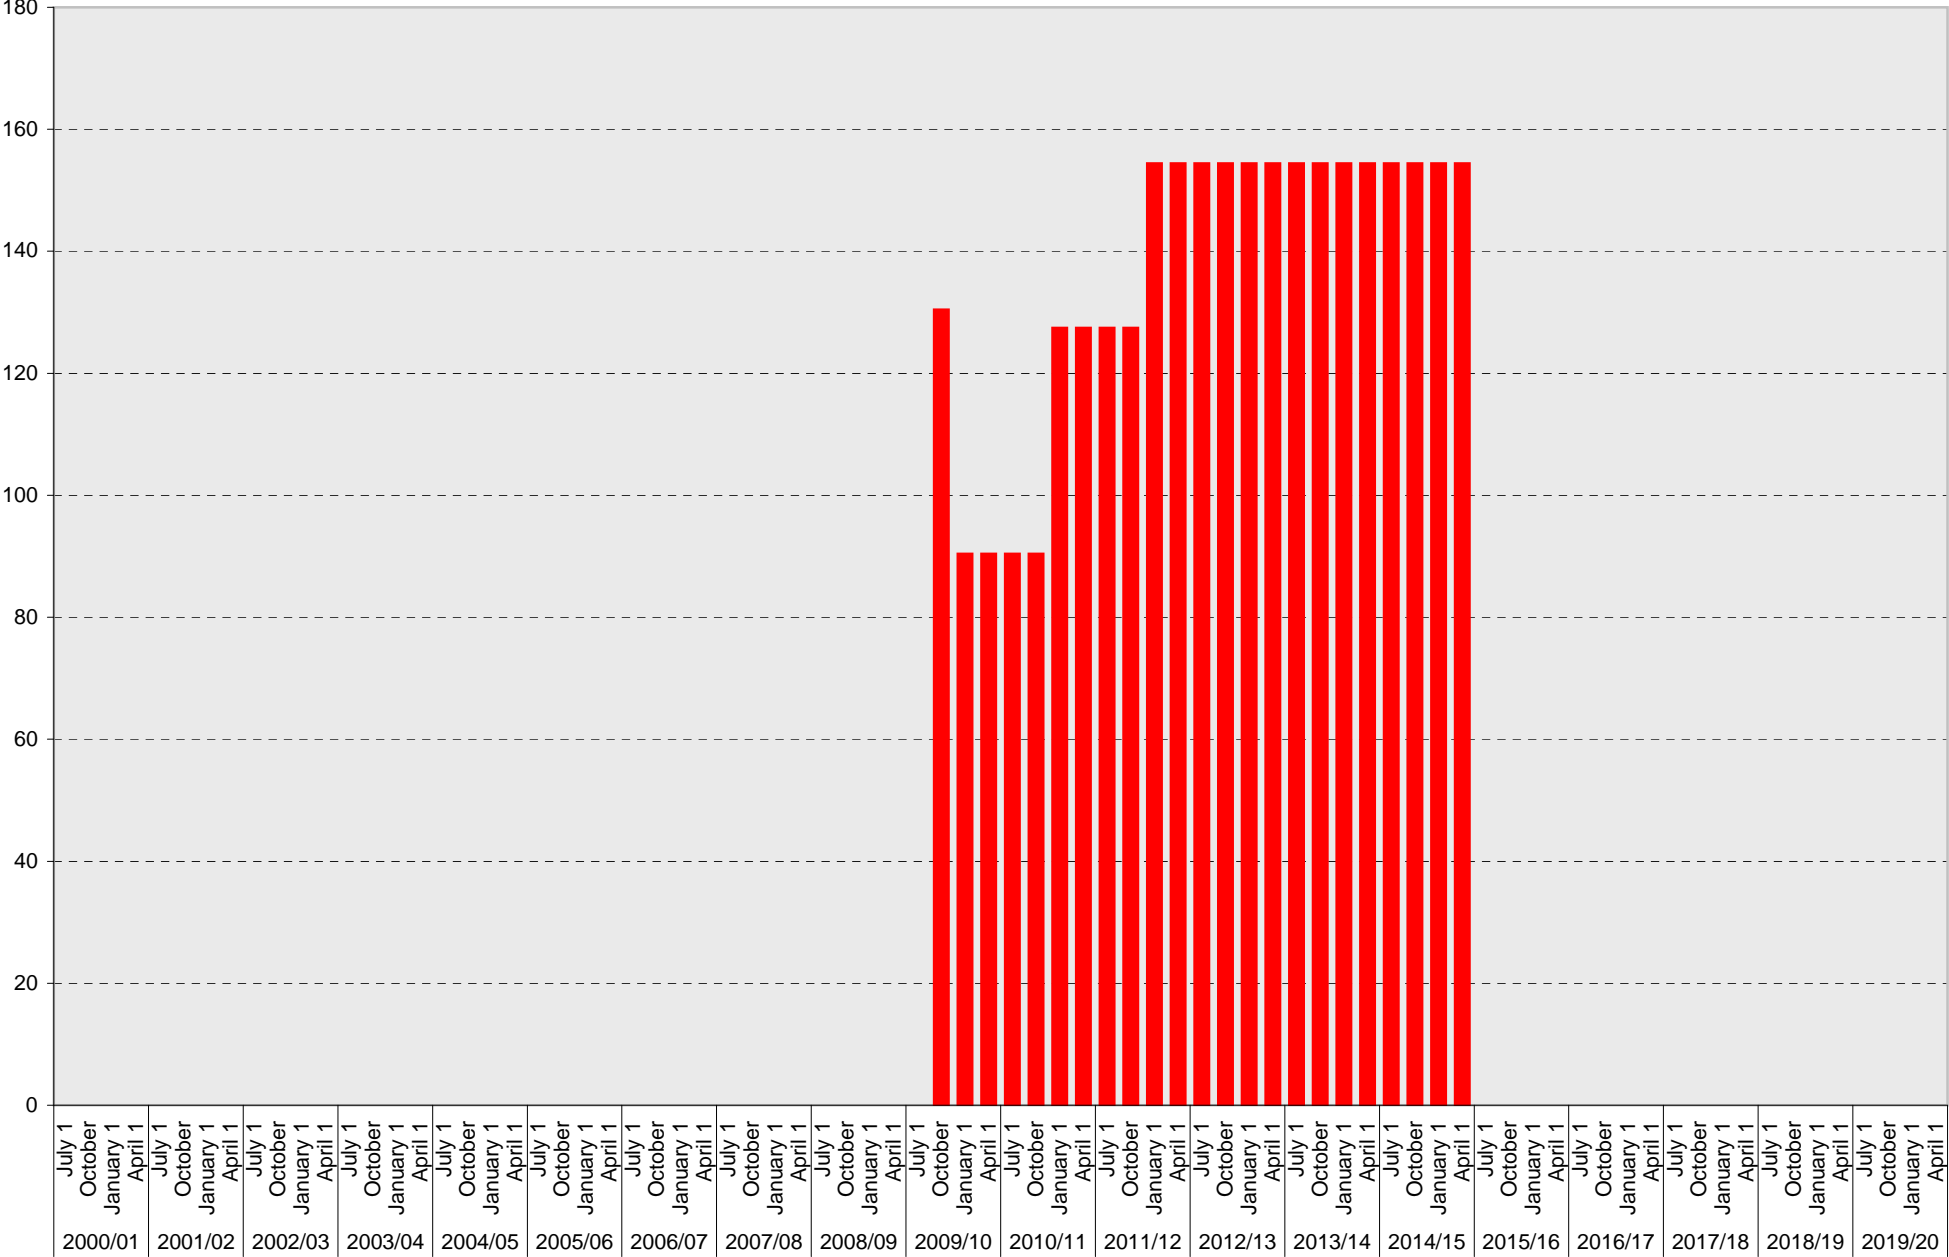

University of California, San Diego Parking Space Inventory

Lot P454: A Parking Spaces

■ A

University of California, San Diego Parking Space Inventory

Lot P454: B Parking Spaces

■ B

University of California, San Diego Parking Space Inventory

Lot P454: S Parking Spaces

■ S

University of California, San Diego Parking Space Inventory

Lot P454: Total Parking Spaces

■ Total

University of California, San Diego Parking Space Inventory
 Lot P454: Visitor Parking Spaces

Date		Visitor Parking Spaces			
		Meter	Pay and Display	Pay by Space	Pay upon Exit
2000/01	July 1				
	October 1				
	January 1				
	April 1				
2001/02	July 1				
	October 1				
	January 1				
	April 1				
2002/03	July 1				
	October 1				
	January 1				
	April 1				
2003/04	July 1				
	October 1				
	January 1				
	April 1				
2004/05	July 1				
	October 1				
	January 1				
	April 1				
2005/06	July 1				
	October 1				
	January 1				
	April 1				
2006/07	July 1				
	October 1				
	January 1				
	April 1				
2007/08	July 1				
	October 1				
	January 1				
	April 1				
2008/09	July 1				
	October 1				
	January 1				
	April 1				
2009/10	July 1				
	October 1				
	January 1				
	April 1				

Date		Visitor Parking Spaces			
		Meter	Pay and Display	Pay by Space	Pay upon Exit
2010/11	July 1				
	October 1				
	January 1				
	April 1				
2011/12	July 1				
	October 1				
	January 1				
	April 1				
2012/13	July 1				
	October 1				
	January 1				
	April 1				
2013/14	July 1				
	October 1				
	January 1				
	April 1				
2014/15	July 1				
	October 1				
	January 1				
	April 1				
2015/16	July 1				
	October 1				
	January 1				
	April 1				
2016/17	July 1				
	October 1				
	January 1				
	April 1				
2017/18	July 1				
	October 1				
	January 1				
	April 1				
2018/19	July 1				
	October 1				
	January 1				
	April 1				
2019/20	July 1				
	October 1				
	January 1				
	April 1				