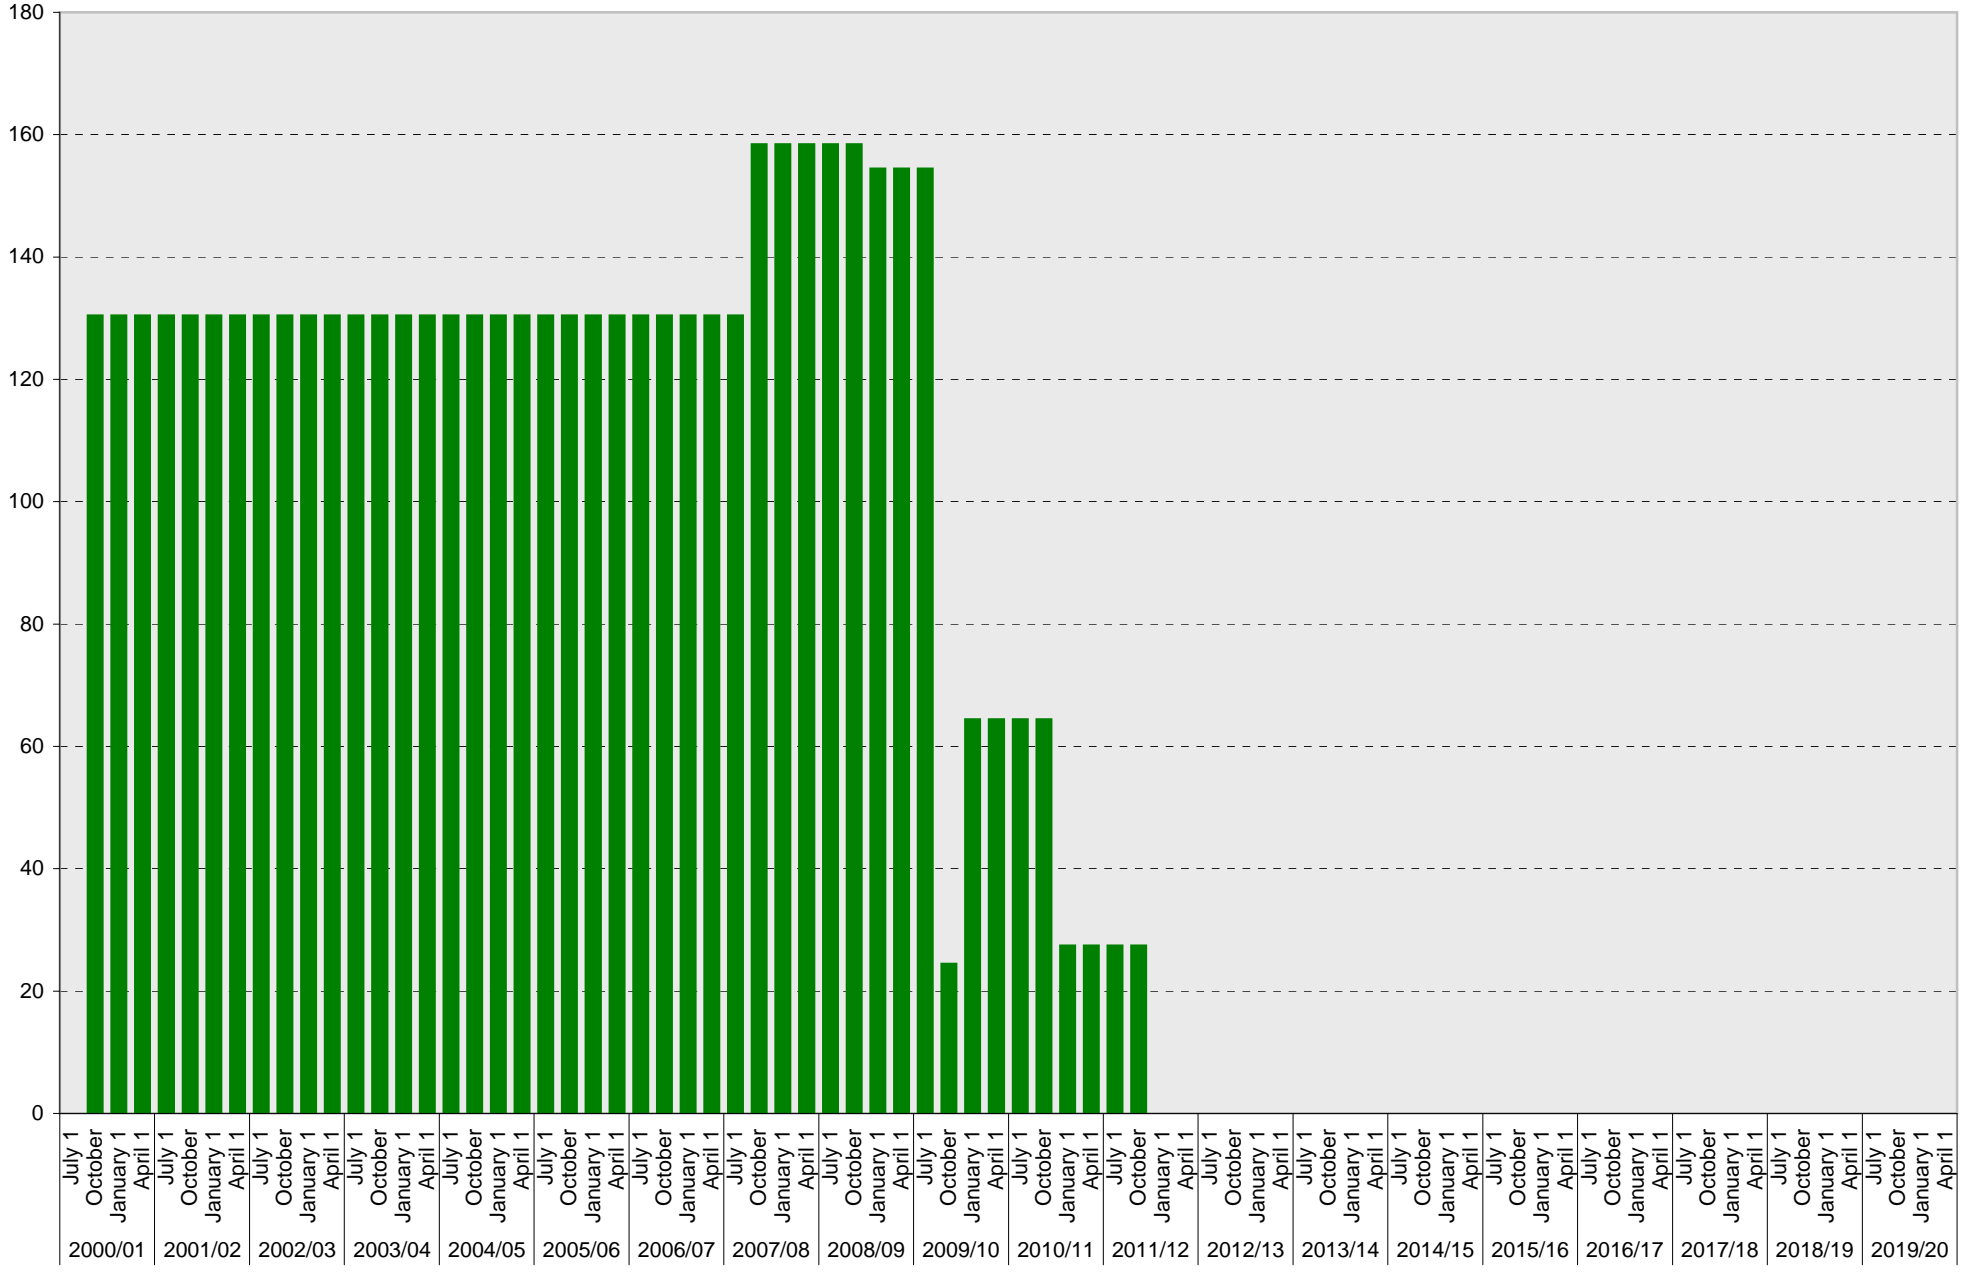

University of California, San Diego Parking Space Inventory

Lot P454: A Parking Spaces

■ A

University of California, San Diego Parking Space Inventory

Lot P454: B Parking Spaces

■ B

University of California, San Diego Parking Space Inventory

Lot P454: S Parking Spaces

■ S

University of California, San Diego Parking Space Inventory

Lot P454: Total Parking Spaces

■ Total

University of California, San Diego Parking Space Inventory
 Lot P454: Visitor Parking Spaces

Date		Visitor Parking Spaces			
		Meter	Pay and Display	Pay by Space	Pay upon Exit
2000/01	July 1				
	October 1				
	January 1				
	April 1				
2001/02	July 1				
	October 1				
	January 1				
	April 1				
2002/03	July 1				
	October 1				
	January 1				
	April 1				
2003/04	July 1				
	October 1				
	January 1				
	April 1				
2004/05	July 1				
	October 1				
	January 1				
	April 1				
2005/06	July 1				
	October 1				
	January 1				
	April 1				
2006/07	July 1				
	October 1				
	January 1				
	April 1				
2007/08	July 1				
	October 1				
	January 1				
	April 1				
2008/09	July 1				
	October 1				
	January 1				
	April 1				
2009/10	July 1				
	October 1				
	January 1				
	April 1				

Date		Visitor Parking Spaces			
		Meter	Pay and Display	Pay by Space	Pay upon Exit
2010/11	July 1				
	October 1				
	January 1				
	April 1				
2011/12	July 1				
	October 1				
	January 1				
	April 1				
2012/13	July 1				
	October 1				
	January 1				
	April 1				
2013/14	July 1				
	October 1				
	January 1				
	April 1				
2014/15	July 1				
	October 1				
	January 1				
	April 1				
2015/16	July 1				
	October 1				
	January 1				
	April 1				
2016/17	July 1				
	October 1				
	January 1				
	April 1				
2017/18	July 1				
	October 1				
	January 1				
	April 1				
2018/19	July 1				
	October 1				
	January 1				
	April 1				
2019/20	July 1				
	October 1				
	January 1				
	April 1				