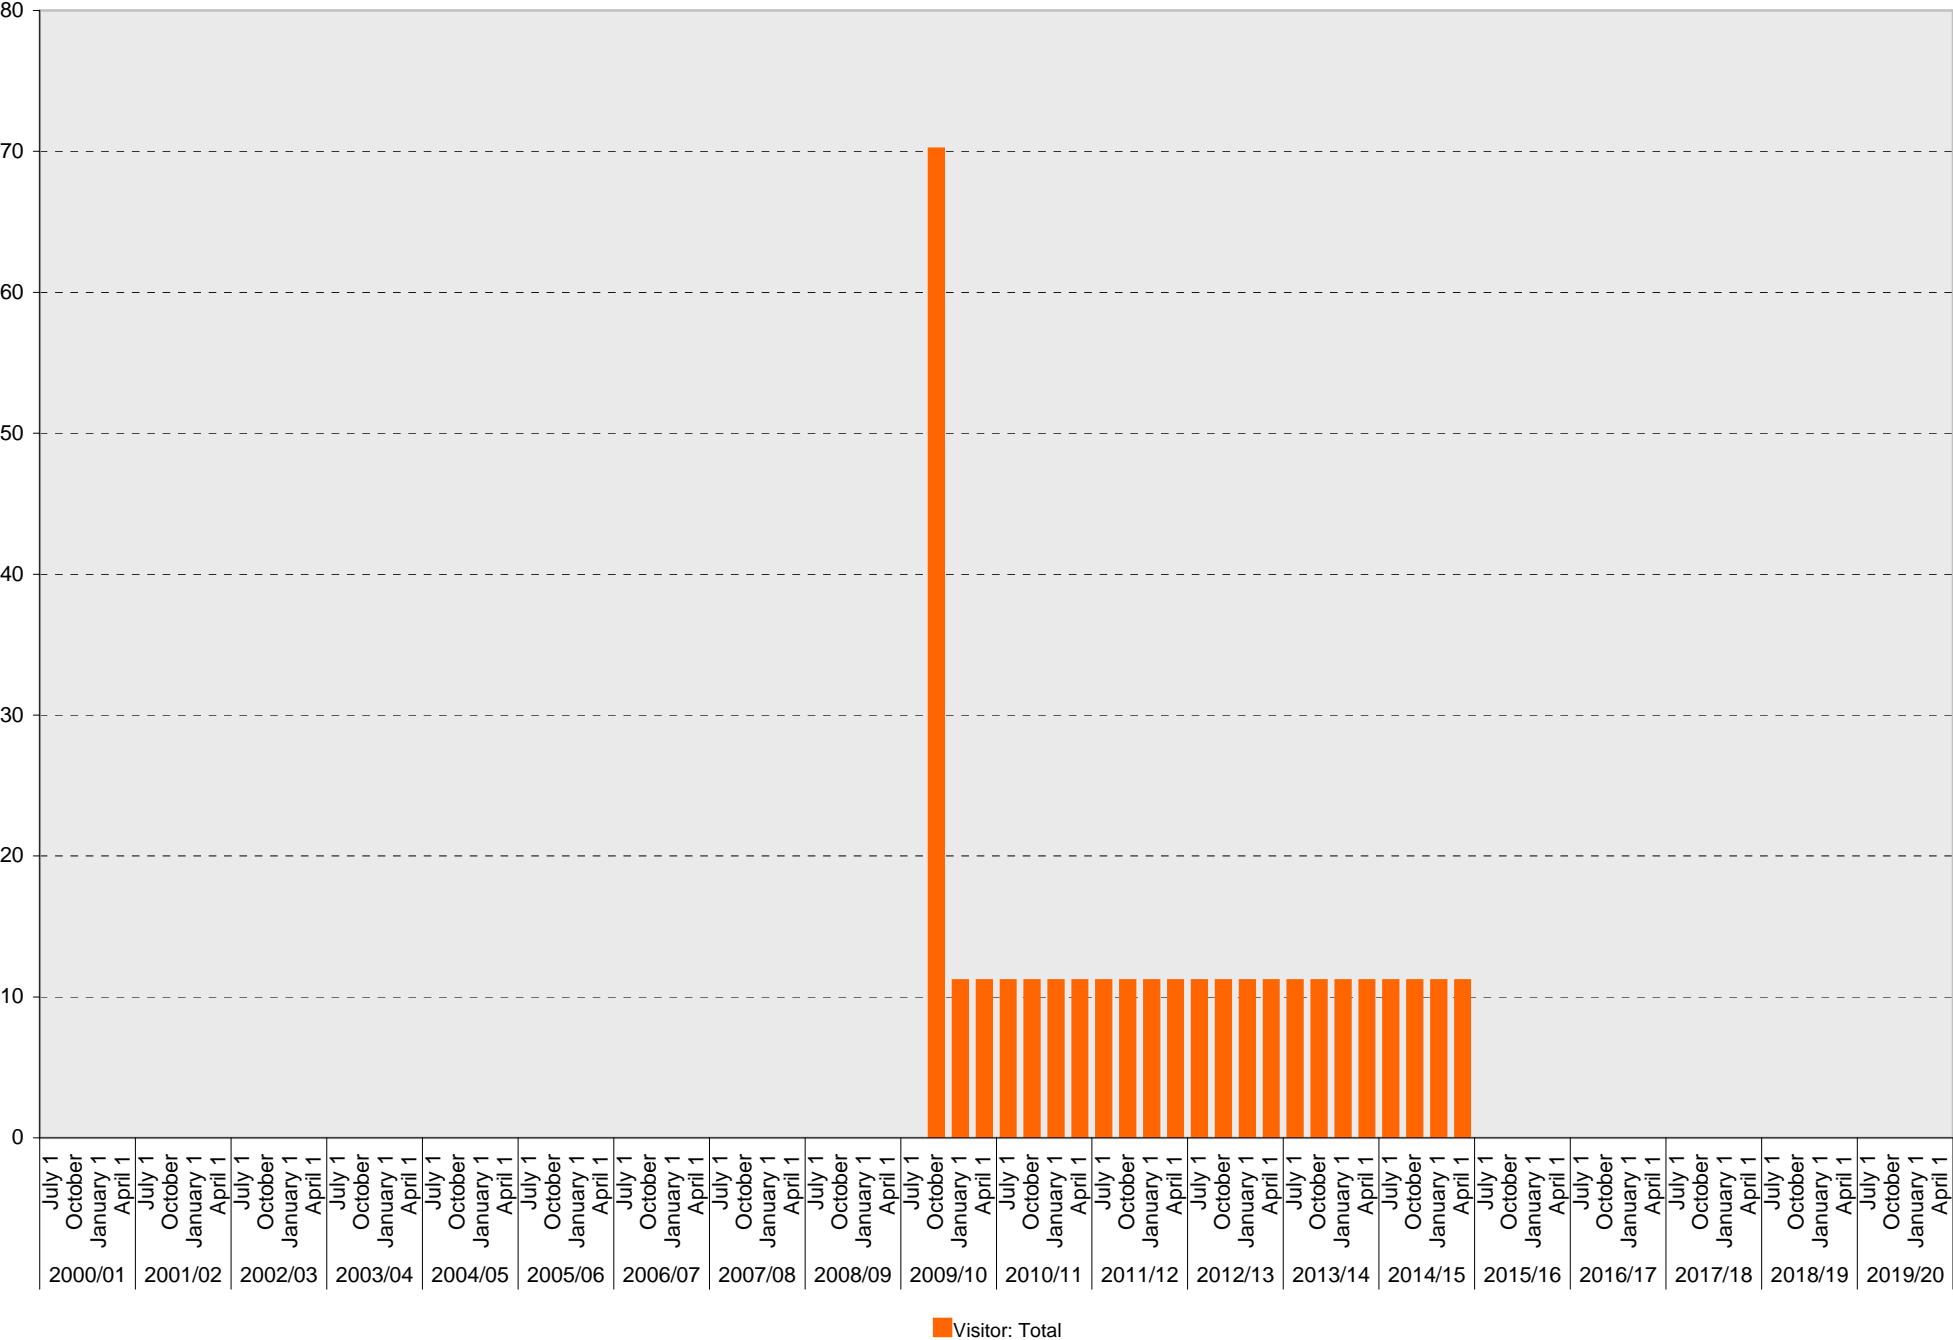

University of California, San Diego Parking Space Inventory

Lot P453: A Parking Spaces

■ A

University of California, San Diego Parking Space Inventory

Lot P453: B Parking Spaces

■ B

University of California, San Diego Parking Space Inventory

Lot P453: Visitor: Pay and Display Parking Spaces

Visitor: Pay and Display

University of California, San Diego Parking Space Inventory
Lot P453: Visitor: Total Parking Spaces

University of California, San Diego Parking Space Inventory Lot P453: Total Parking Spaces

■ Total

University of California, San Diego Parking Space Inventory
 Lot P453: Visitor Parking Spaces

Date		Visitor Parking Spaces			
		Meter	Pay and Display	Pay by Space	Pay upon Exit
2000/01	July 1				
	October 1				
	January 1				
	April 1				
2001/02	July 1				
	October 1				
	January 1				
	April 1				
2002/03	July 1				
	October 1				
	January 1				
	April 1				
2003/04	July 1				
	October 1				
	January 1				
	April 1				
2004/05	July 1				
	October 1				
	January 1				
	April 1				
2005/06	July 1				
	October 1				
	January 1				
	April 1				
2006/07	July 1				
	October 1				
	January 1				
	April 1				
2007/08	July 1				
	October 1				
	January 1				
	April 1				
2008/09	July 1				
	October 1				
	January 1				
	April 1				
2009/10	July 1				
	October 1			70	
	January 1			11	
	April 1			11	