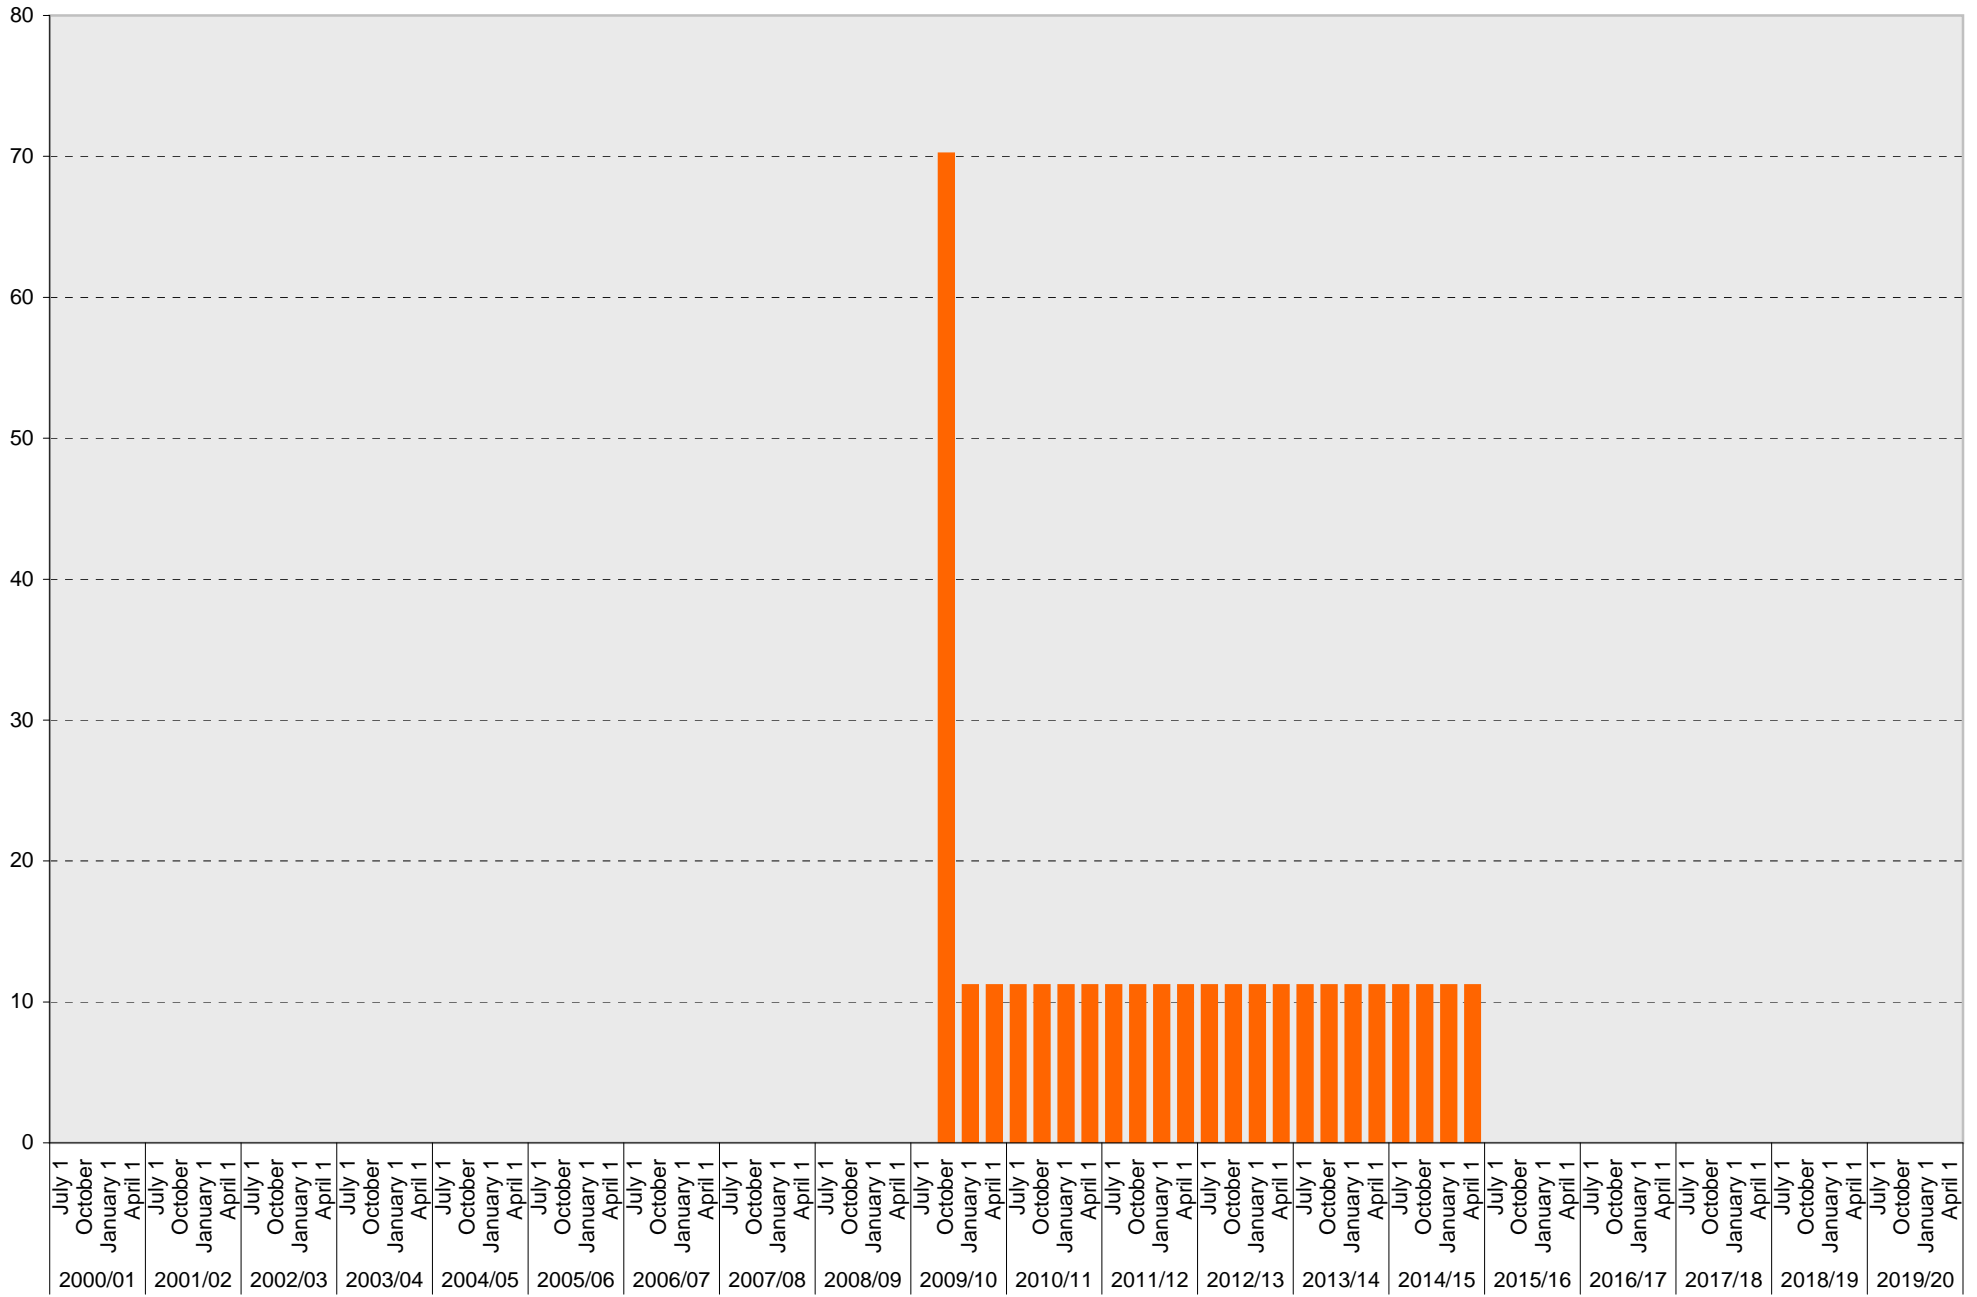

University of California, San Diego Parking Space Inventory

Lot P453: A Parking Spaces

■ A

University of California, San Diego Parking Space Inventory

Lot P453: B Parking Spaces

■ B

University of California, San Diego Parking Space Inventory

Lot P453: Visitor: Pay and Display Parking Spaces

Visitor: Pay and Display

University of California, San Diego Parking Space Inventory
Lot P453: Visitor: Total Parking Spaces

University of California, San Diego Parking Space Inventory Lot P453: Total Parking Spaces

■ Total

University of California, San Diego Parking Space Inventory
 Lot P453: Visitor Parking Spaces

Date		Visitor Parking Spaces			
		Meter	Pay and Display	Pay by Space	Pay upon Exit
2000/01	July 1				
	October 1				
	January 1				
	April 1				
2001/02	July 1				
	October 1				
	January 1				
	April 1				
2002/03	July 1				
	October 1				
	January 1				
	April 1				
2003/04	July 1				
	October 1				
	January 1				
	April 1				
2004/05	July 1				
	October 1				
	January 1				
	April 1				
2005/06	July 1				
	October 1				
	January 1				
	April 1				
2006/07	July 1				
	October 1				
	January 1				
	April 1				
2007/08	July 1				
	October 1				
	January 1				
	April 1				
2008/09	July 1				
	October 1				
	January 1				
	April 1				
2009/10	July 1				
	October 1			70	
	January 1			11	
	April 1			11	