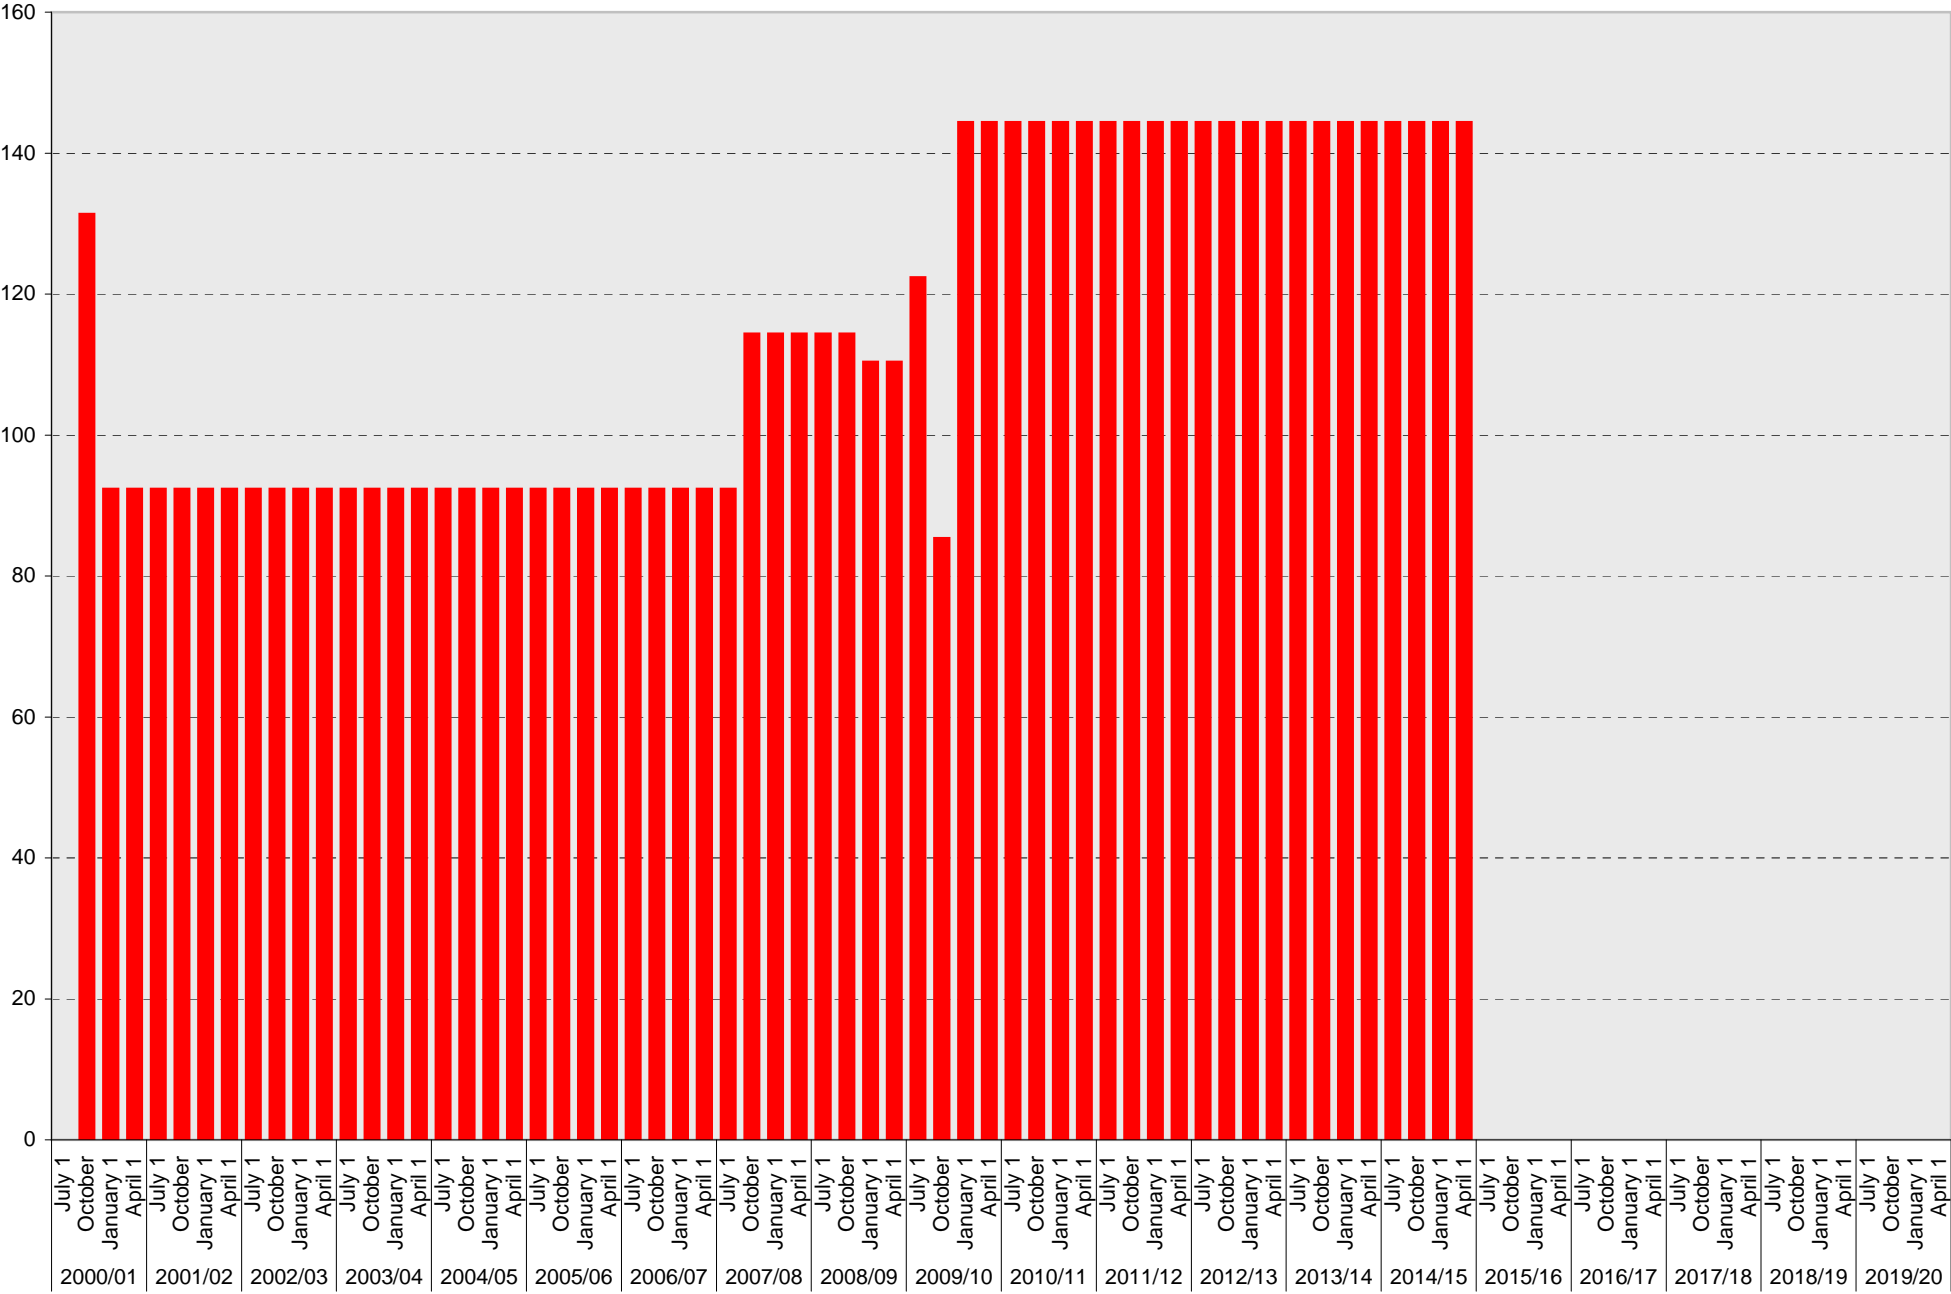

University of California, San Diego Parking Space Inventory

Lot P453: A Parking Spaces

■ A

University of California, San Diego Parking Space Inventory

Lot P453: B Parking Spaces

■ B

University of California, San Diego Parking Space Inventory

Lot P453: Visitor: Pay and Display Parking Spaces

Visitor: Pay and Display

University of California, San Diego Parking Space Inventory
Lot P453: Visitor: Total Parking Spaces

University of California, San Diego Parking Space Inventory Lot P453: Total Parking Spaces

Date		Visitor Parking Spaces			
		Meter	Pay and Display	Pay by Space	Pay upon Exit
2010/11	July 1		11		
	October 1		11		
	January 1		11		
	April 1		11		
2011/12	July 1		11		
	October 1		11		
	January 1		11		
	April 1		11		
2012/13	July 1		11		
	October 1		11		
	January 1		11		
	April 1		11		
2013/14	July 1		11		
	October 1		11		
	January 1		11		
	April 1		11		
2014/15	July 1		11		
	October 1		11		
	January 1		11		
	April 1		11		
2015/16	July 1				
	October 1				
	January 1				
	April 1				
2016/17	July 1				
	October 1				
	January 1				
	April 1				
2017/18	July 1				
	October 1				
	January 1				
	April 1				
2018/19	July 1				
	October 1				
	January 1				
	April 1				
2019/20	July 1				
	October 1				
	January 1				
	April 1				