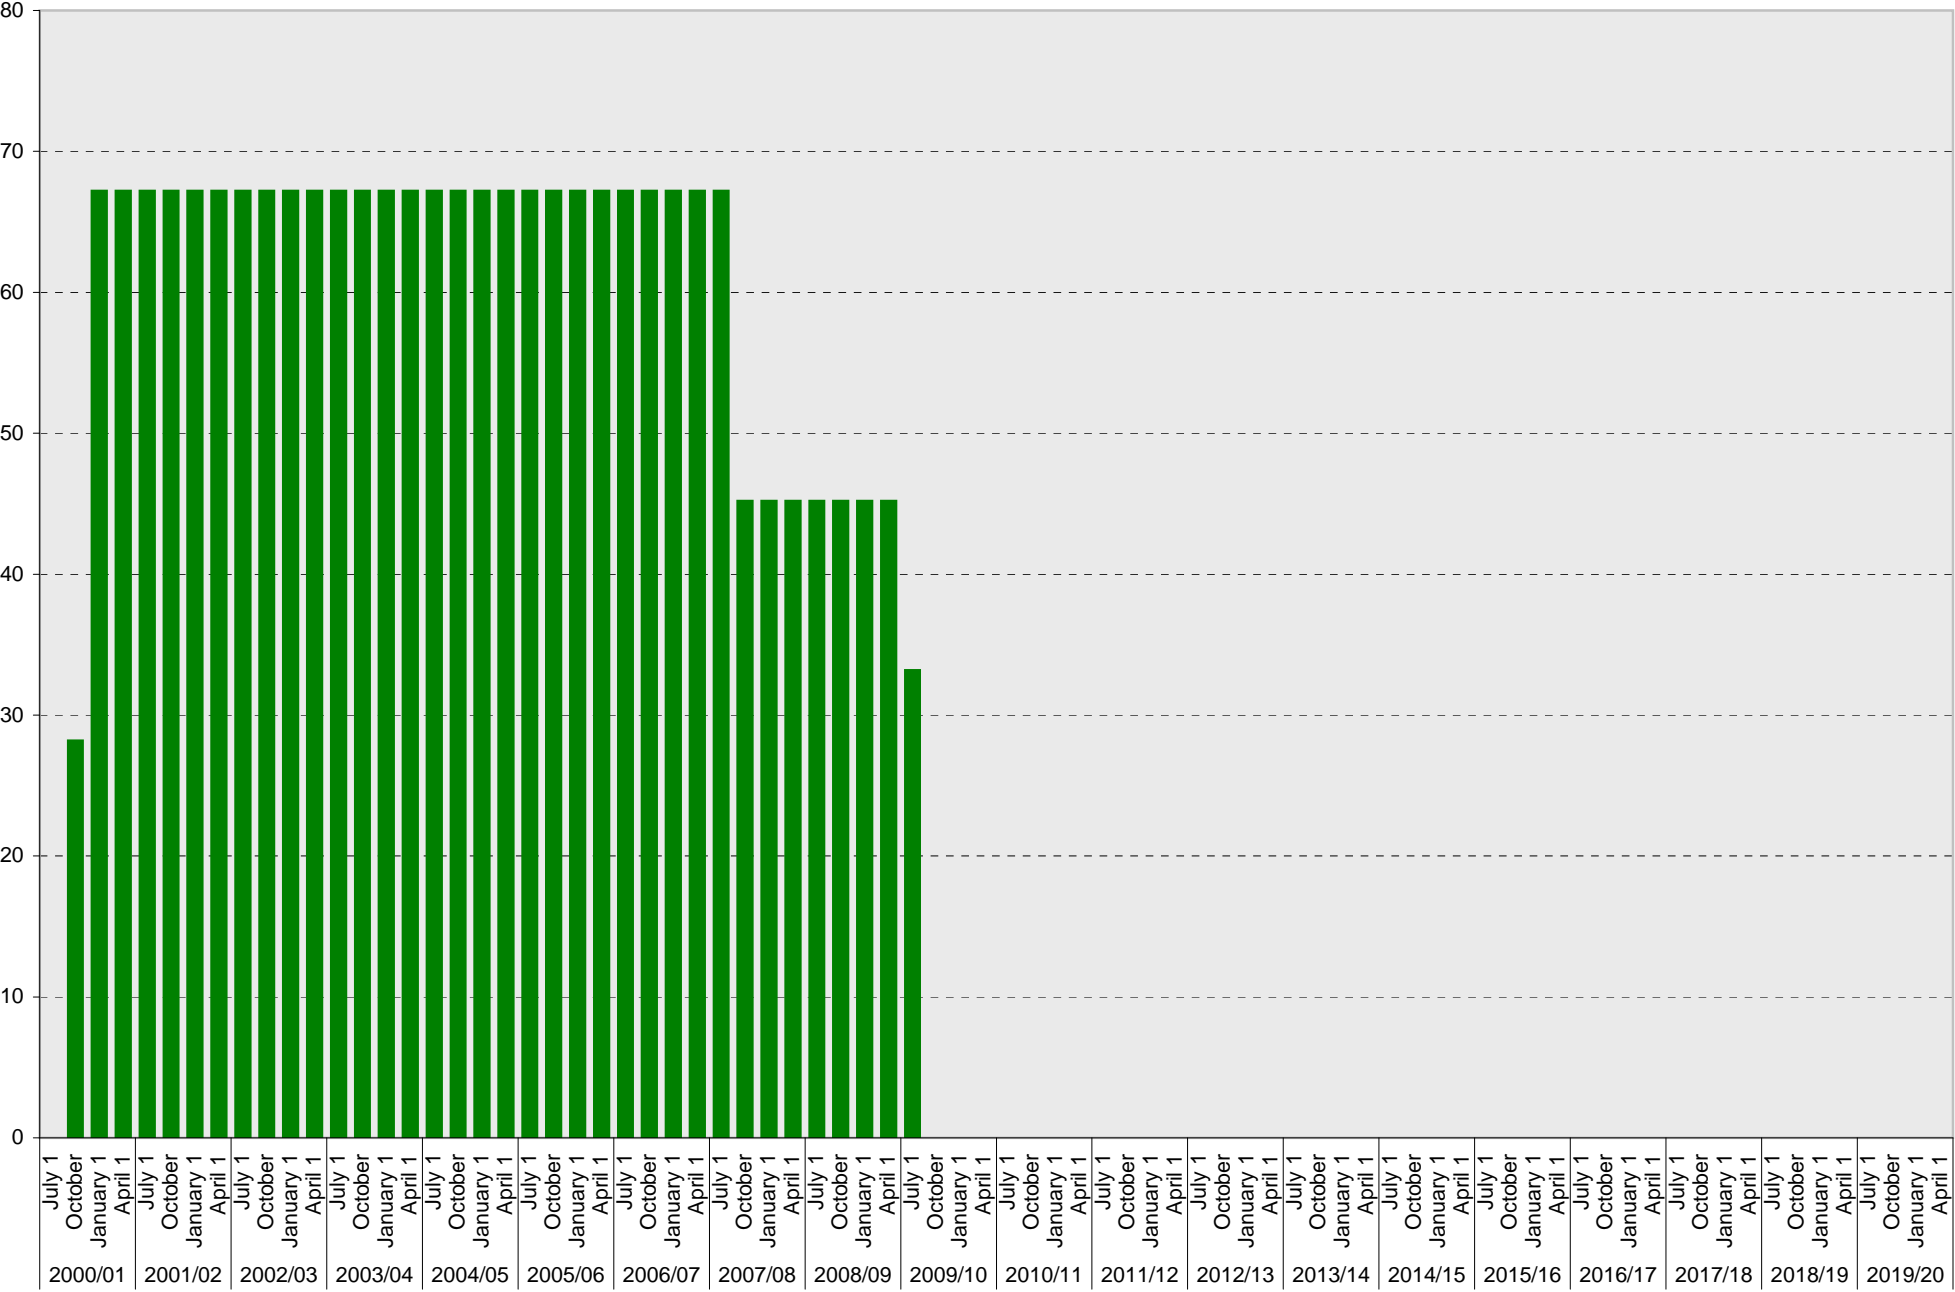

University of California, San Diego Parking Space Inventory

Lot P453: A Parking Spaces

■ A

University of California, San Diego Parking Space Inventory

Lot P453: B Parking Spaces

■ B

University of California, San Diego Parking Space Inventory

Lot P453: Visitor: Pay and Display Parking Spaces

Visitor: Pay and Display

University of California, San Diego Parking Space Inventory
Lot P453: Visitor: Total Parking Spaces

University of California, San Diego Parking Space Inventory Lot P453: Total Parking Spaces

■ Total

University of California, San Diego Parking Space Inventory
 Lot P453: Visitor Parking Spaces

Date		Visitor Parking Spaces			
		Meter	Pay and Display	Pay by Space	Pay upon Exit
2000/01	July 1				
	October 1				
	January 1				
	April 1				
2001/02	July 1				
	October 1				
	January 1				
	April 1				
2002/03	July 1				
	October 1				
	January 1				
	April 1				
2003/04	July 1				
	October 1				
	January 1				
	April 1				
2004/05	July 1				
	October 1				
	January 1				
	April 1				
2005/06	July 1				
	October 1				
	January 1				
	April 1				
2006/07	July 1				
	October 1				
	January 1				
	April 1				
2007/08	July 1				
	October 1				
	January 1				
	April 1				
2008/09	July 1				
	October 1				
	January 1				
	April 1				
2009/10	July 1				
	October 1			70	
	January 1			11	
	April 1			11	