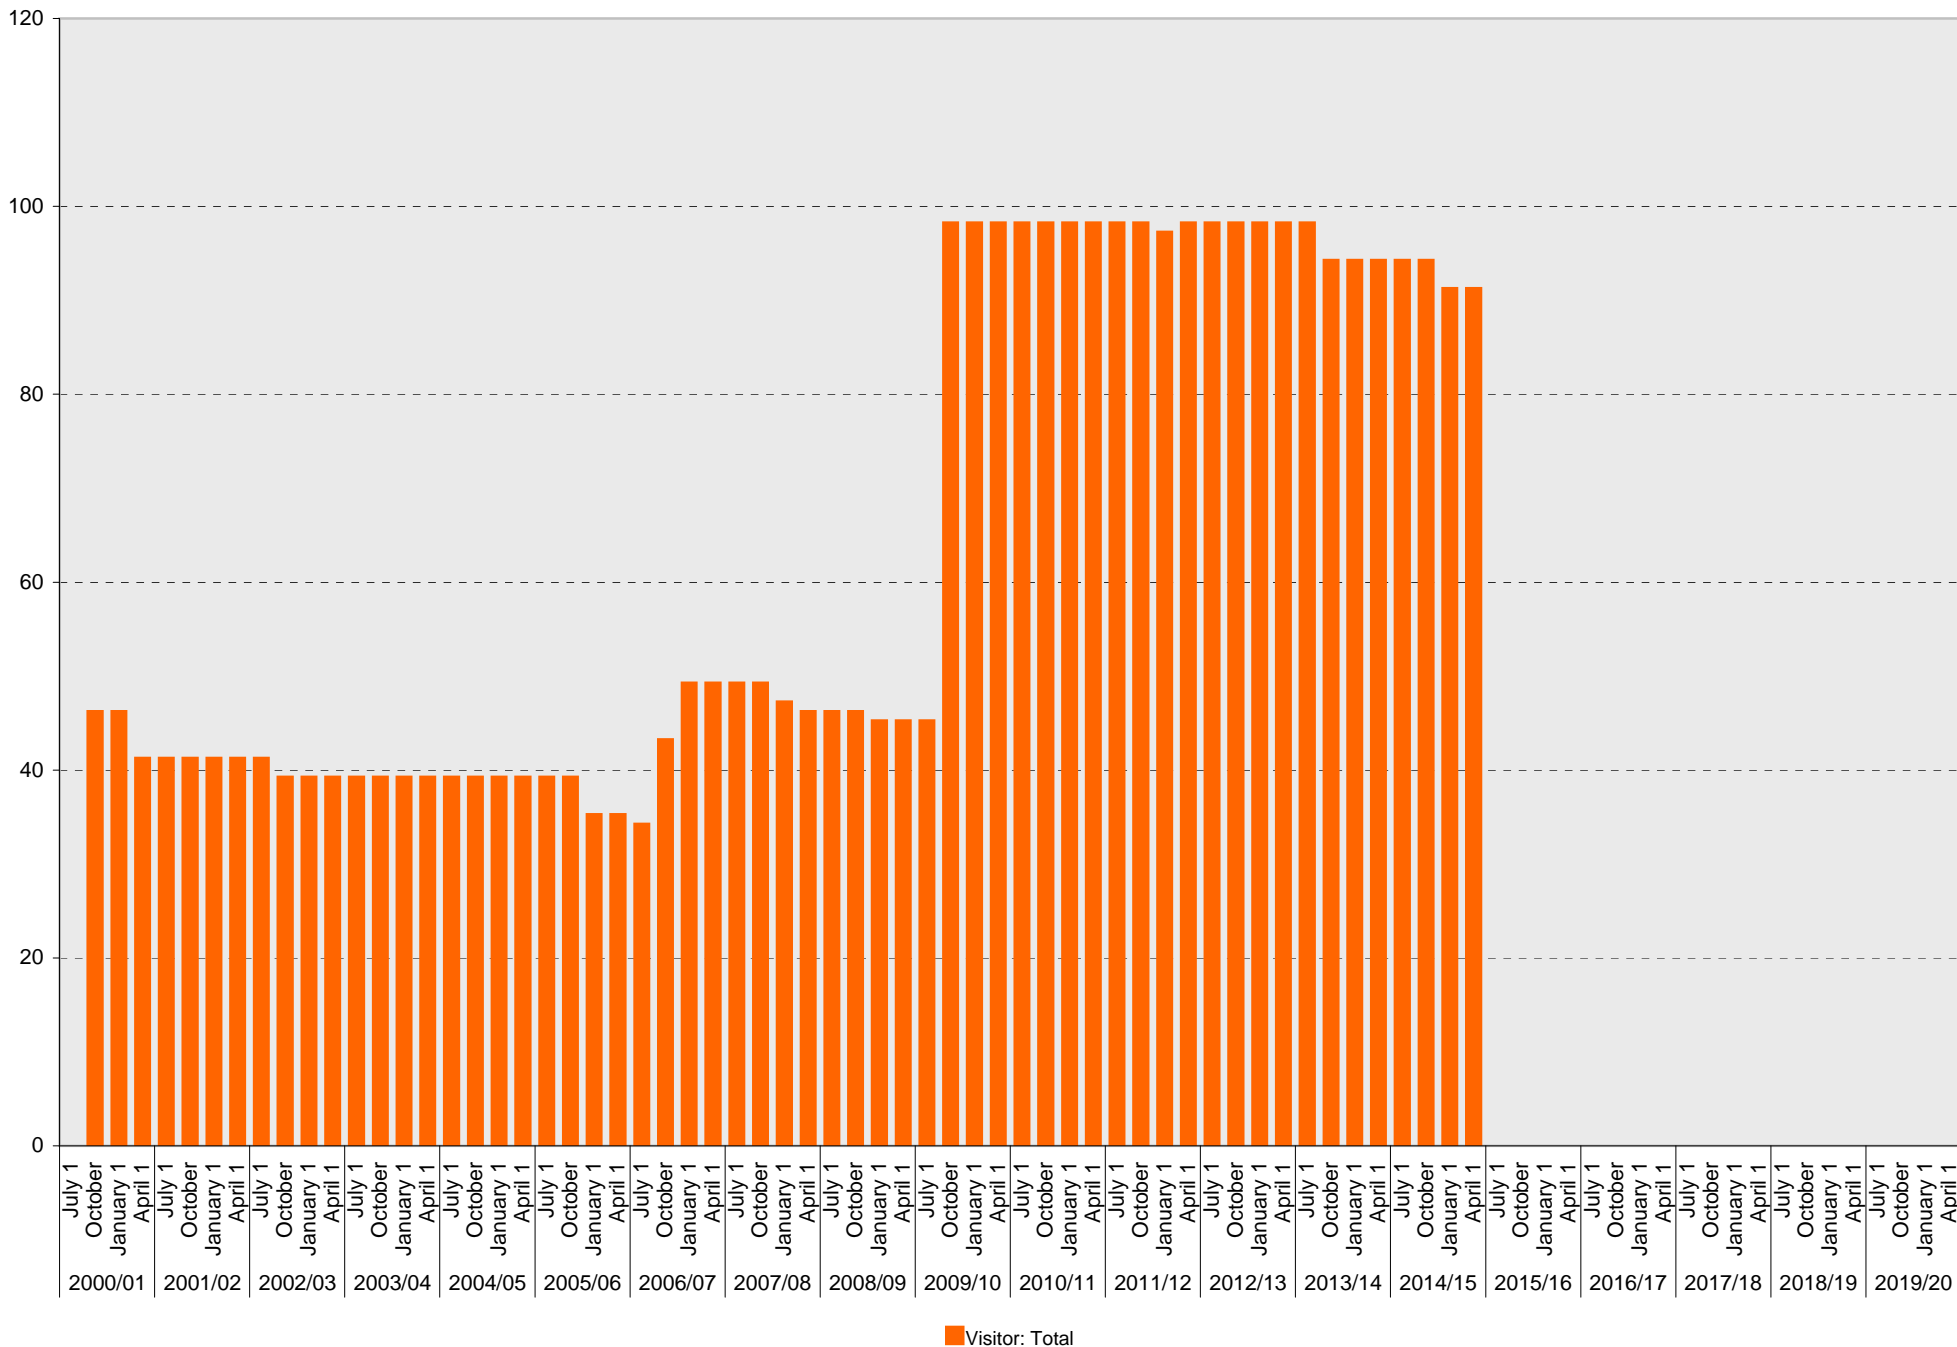

University of California, San Diego Parking Space Inventory
Lot P452: A Parking Spaces

A

University of California, San Diego Parking Space Inventory
Lot P452: Visitor: Meter Parking Spaces

University of California, San Diego Parking Space Inventory

Lot P452: Visitor: Pay and Display Parking Spaces

■ Visitor: Pay and Display

University of California, San Diego Parking Space Inventory

Lot P452: Visitor: Total Parking Spaces

University of California, San Diego Parking Space Inventory

Lot P452: Allocated: Cart Parking Spaces

■ Allocated

University of California, San Diego Parking Space Inventory

Lot P452: Allocated: Flexcar Parking Spaces

■ Allocated

University of California, San Diego Parking Space Inventory