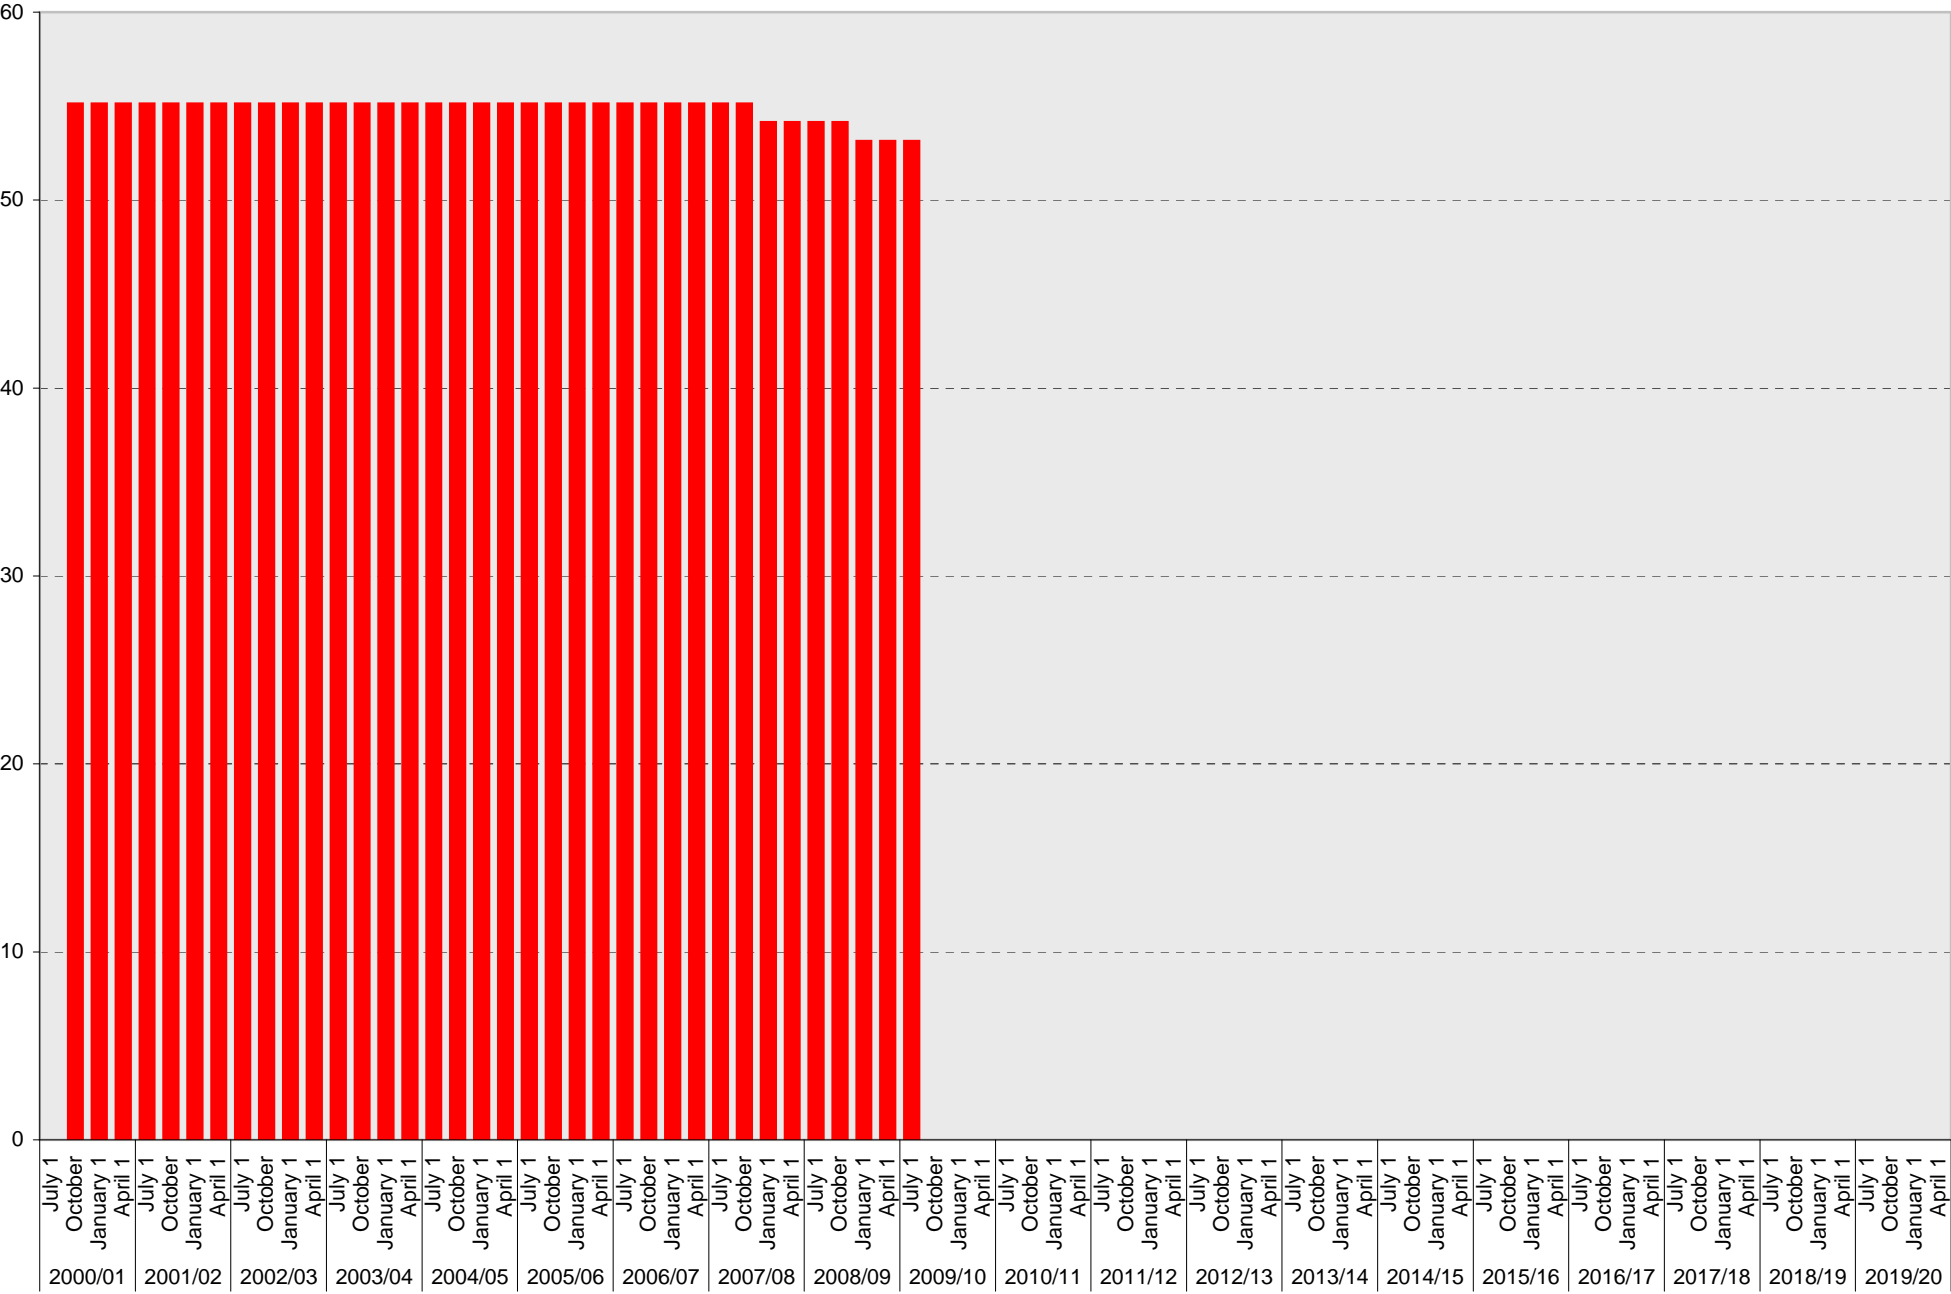

University of California, San Diego Parking Space Inventory
Lot P452: A Parking Spaces

A

University of California, San Diego Parking Space Inventory
Lot P452: Visitor: Meter Parking Spaces

University of California, San Diego Parking Space Inventory

Lot P452: Visitor: Pay and Display Parking Spaces

■ Visitor: Pay and Display

University of California, San Diego Parking Space Inventory

Lot P452: Visitor: Total Parking Spaces

University of California, San Diego Parking Space Inventory