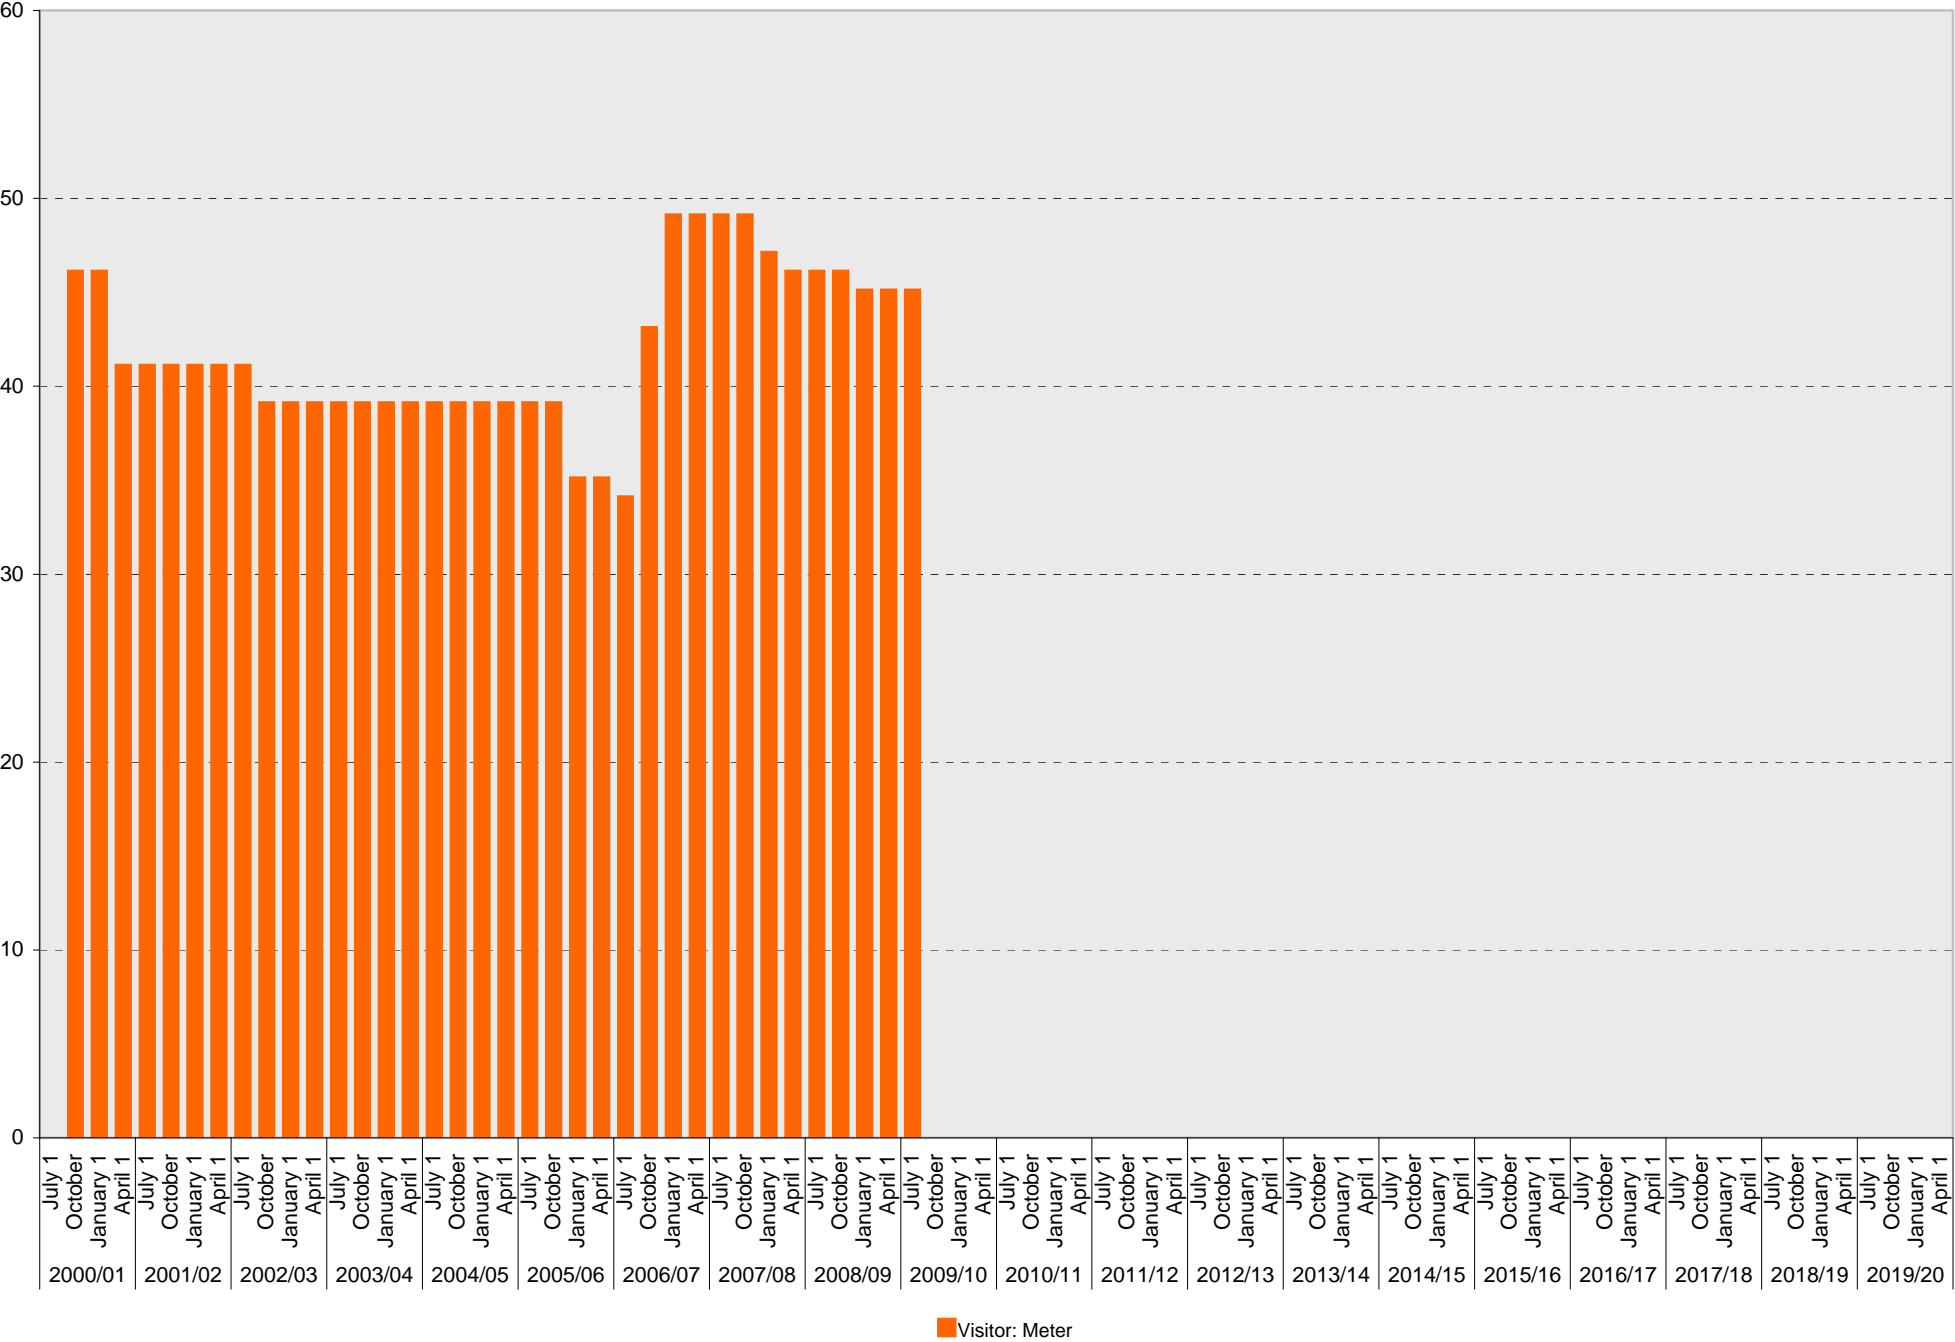

University of California, San Diego Parking Space Inventory
Lot P452: A Parking Spaces

A

University of California, San Diego Parking Space Inventory
Lot P452: Visitor: Meter Parking Spaces

University of California, San Diego Parking Space Inventory

Lot P452: Visitor: Pay and Display Parking Spaces

■ Visitor: Pay and Display

University of California, San Diego Parking Space Inventory

Lot P452: Visitor: Total Parking Spaces

University of California, San Diego Parking Space Inventory