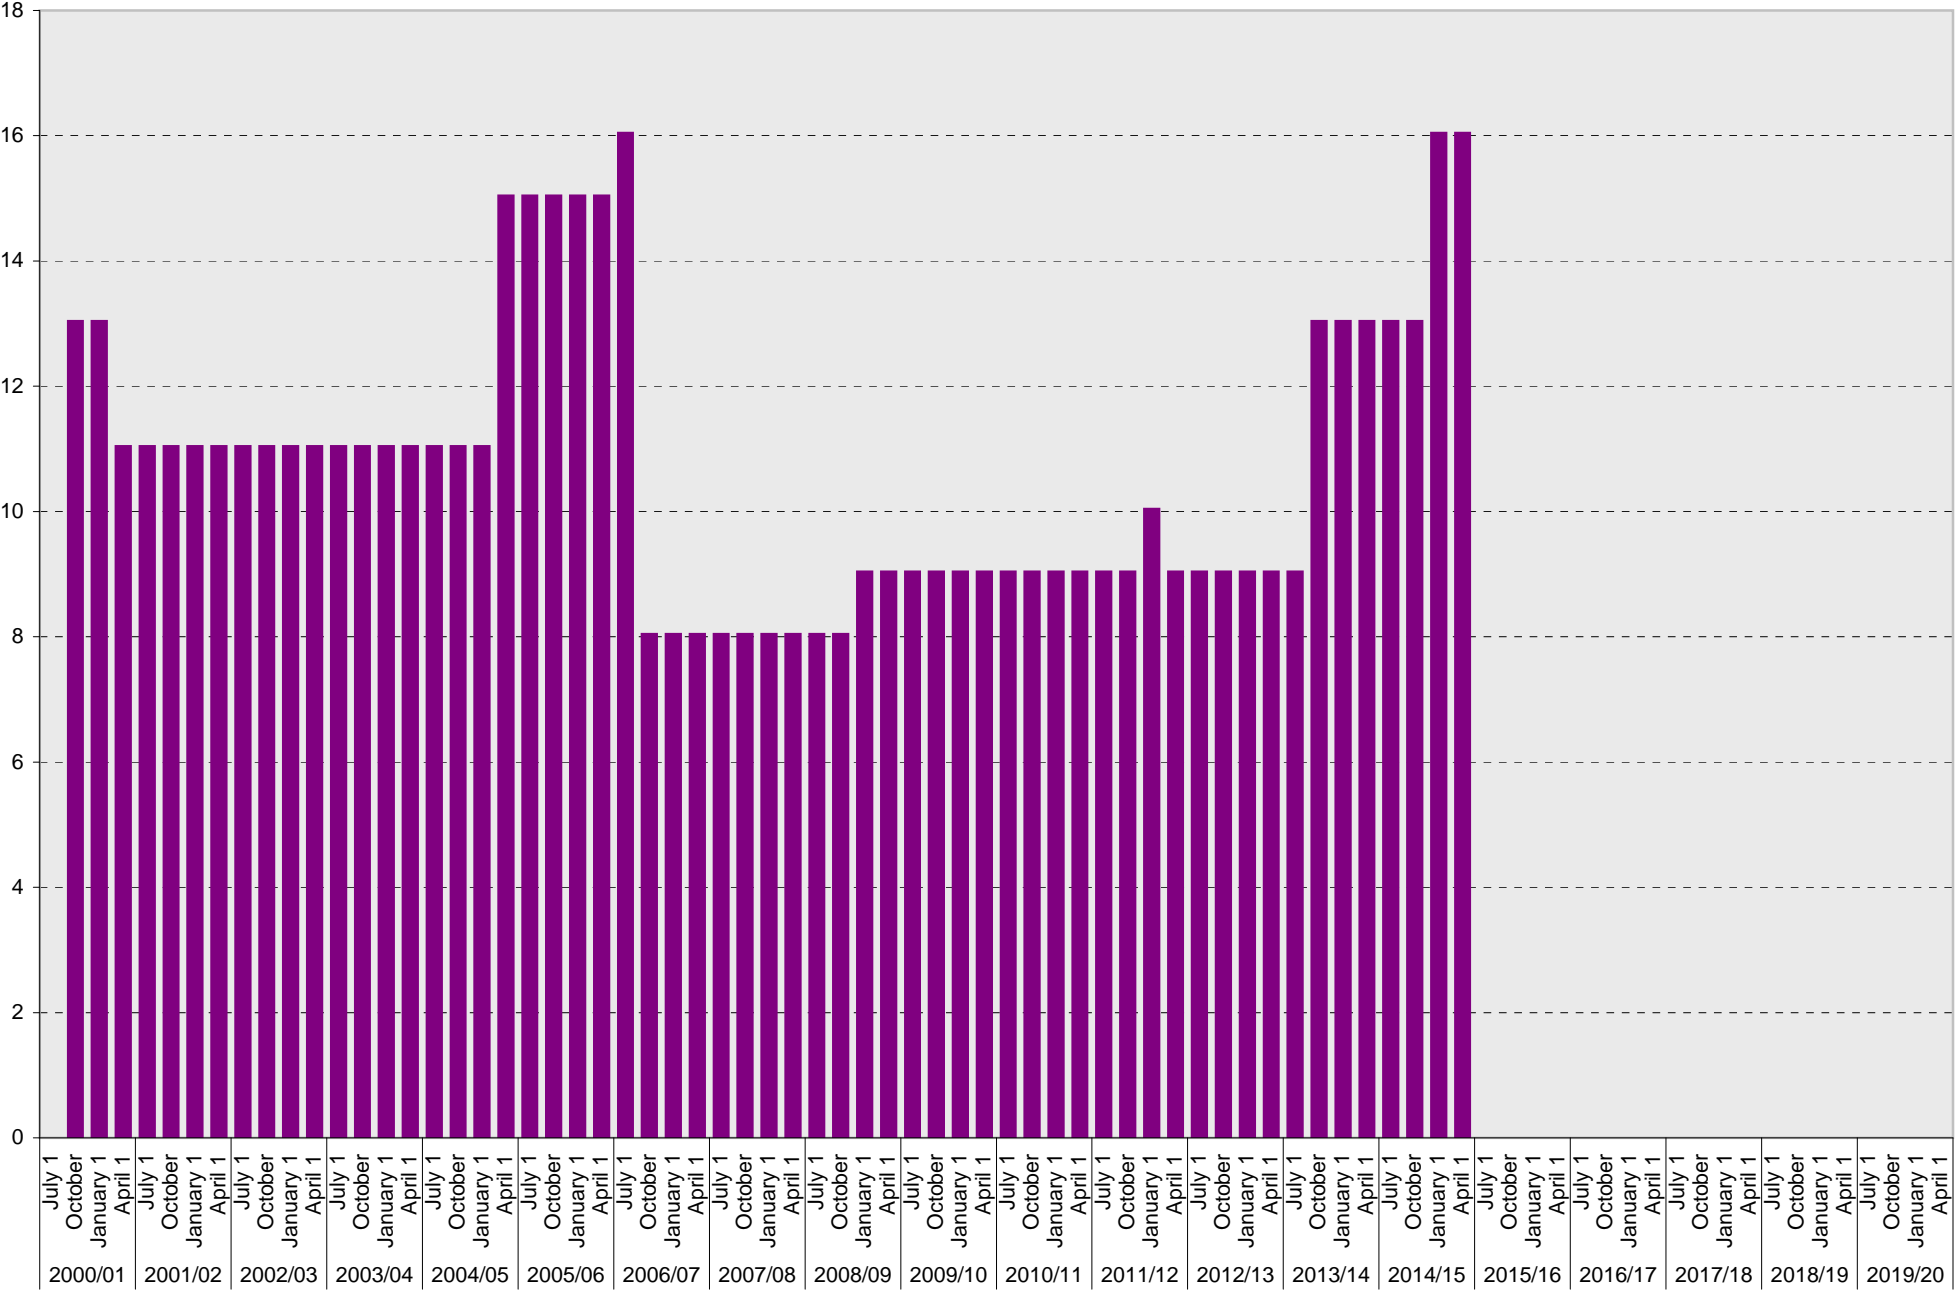

University of California, San Diego Parking Space Inventory

Lot P452: Allocated: Total Parking Spaces

■ Allocated: Total