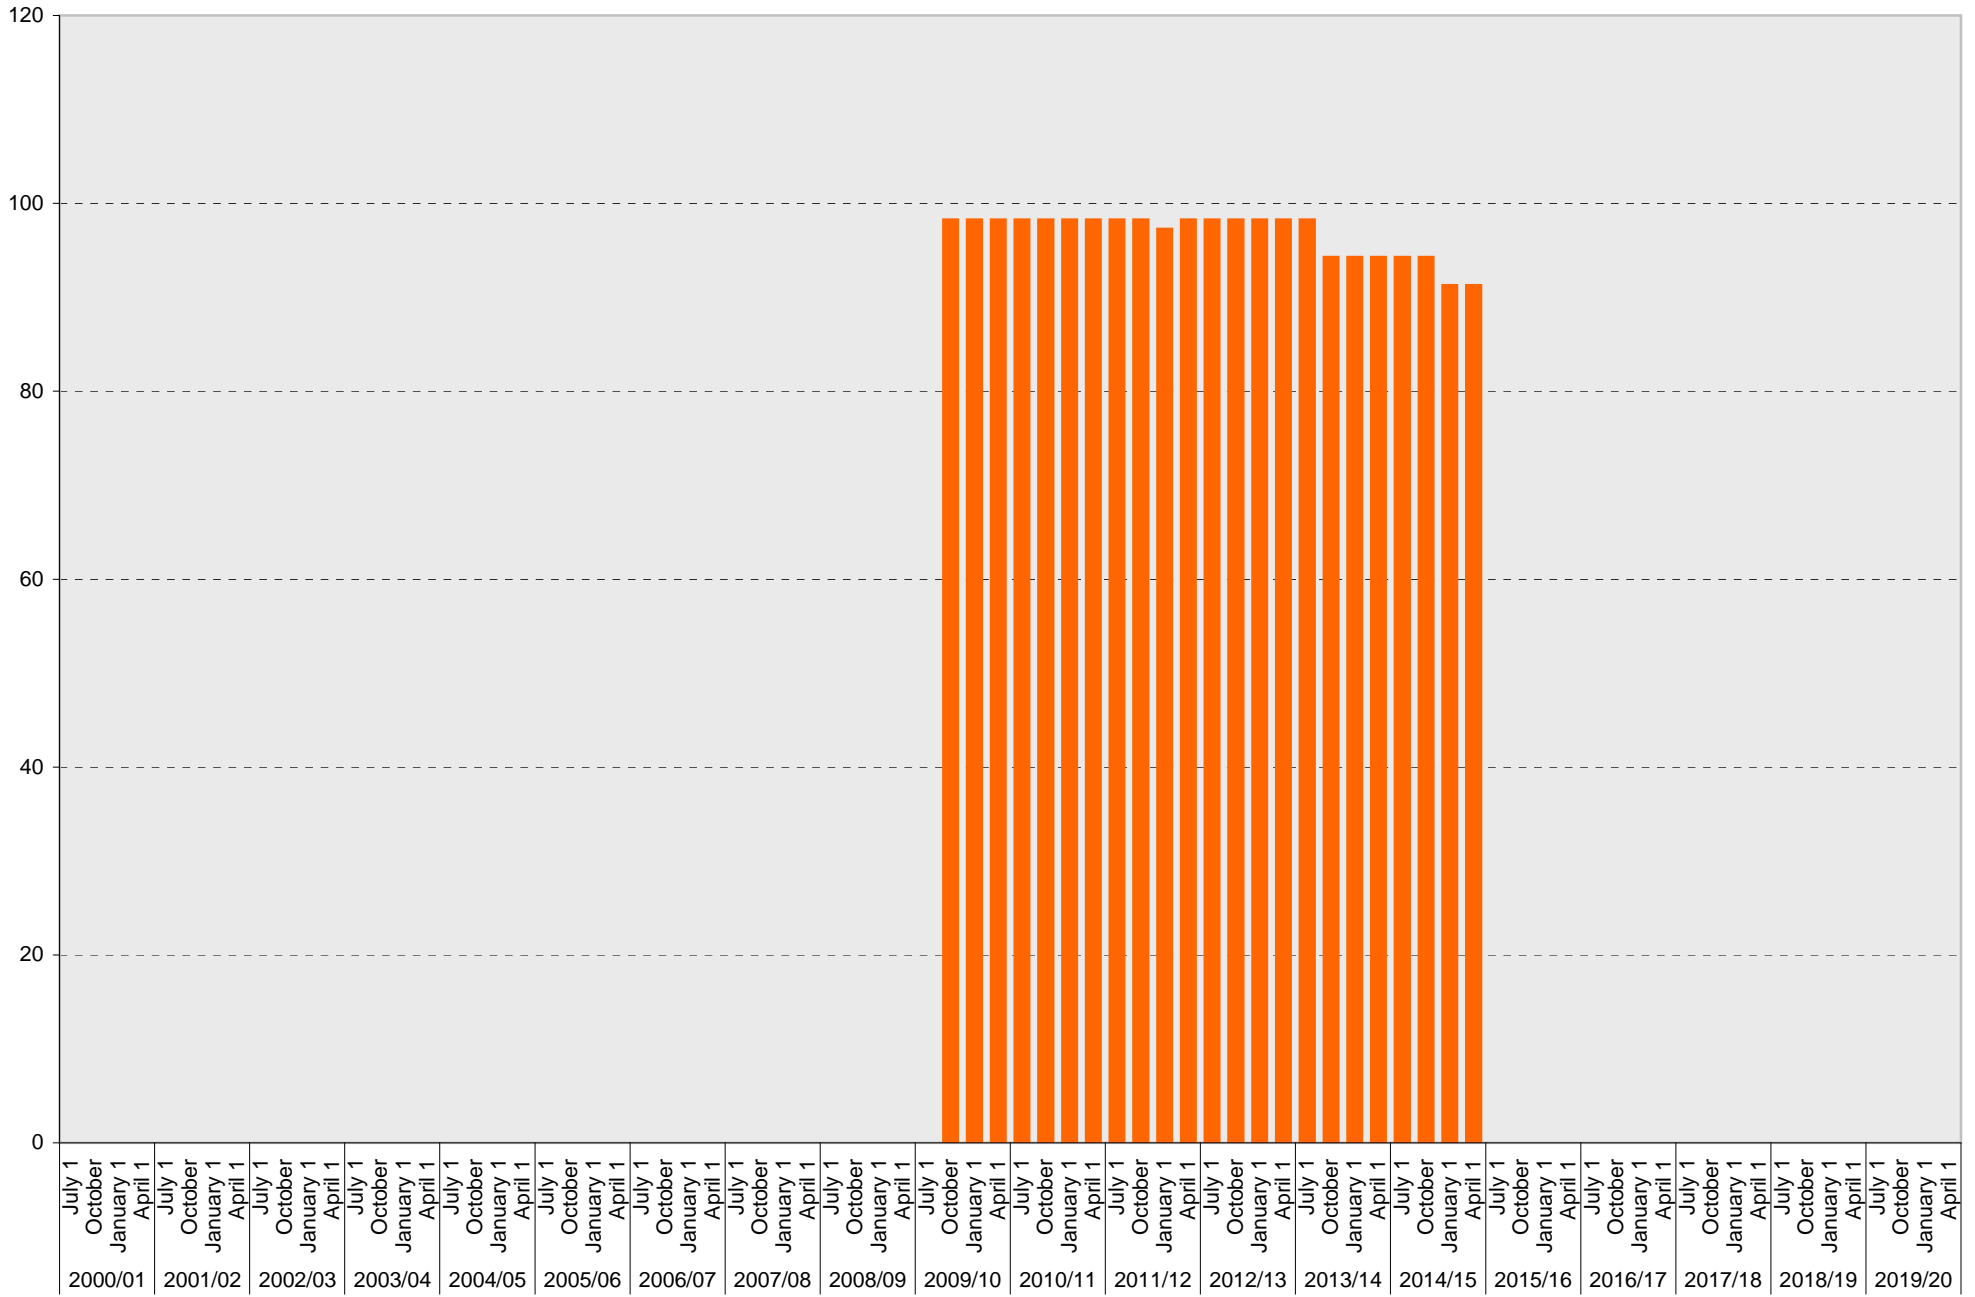

University of California, San Diego Parking Space Inventory
Lot P452: A Parking Spaces

A

University of California, San Diego Parking Space Inventory
Lot P452: Visitor: Meter Parking Spaces

University of California, San Diego Parking Space Inventory

Lot P452: Visitor: Pay and Display Parking Spaces

■ Visitor: Pay and Display

University of California, San Diego Parking Space Inventory

Lot P452: Visitor: Total Parking Spaces

University of California, San Diego Parking Space Inventory