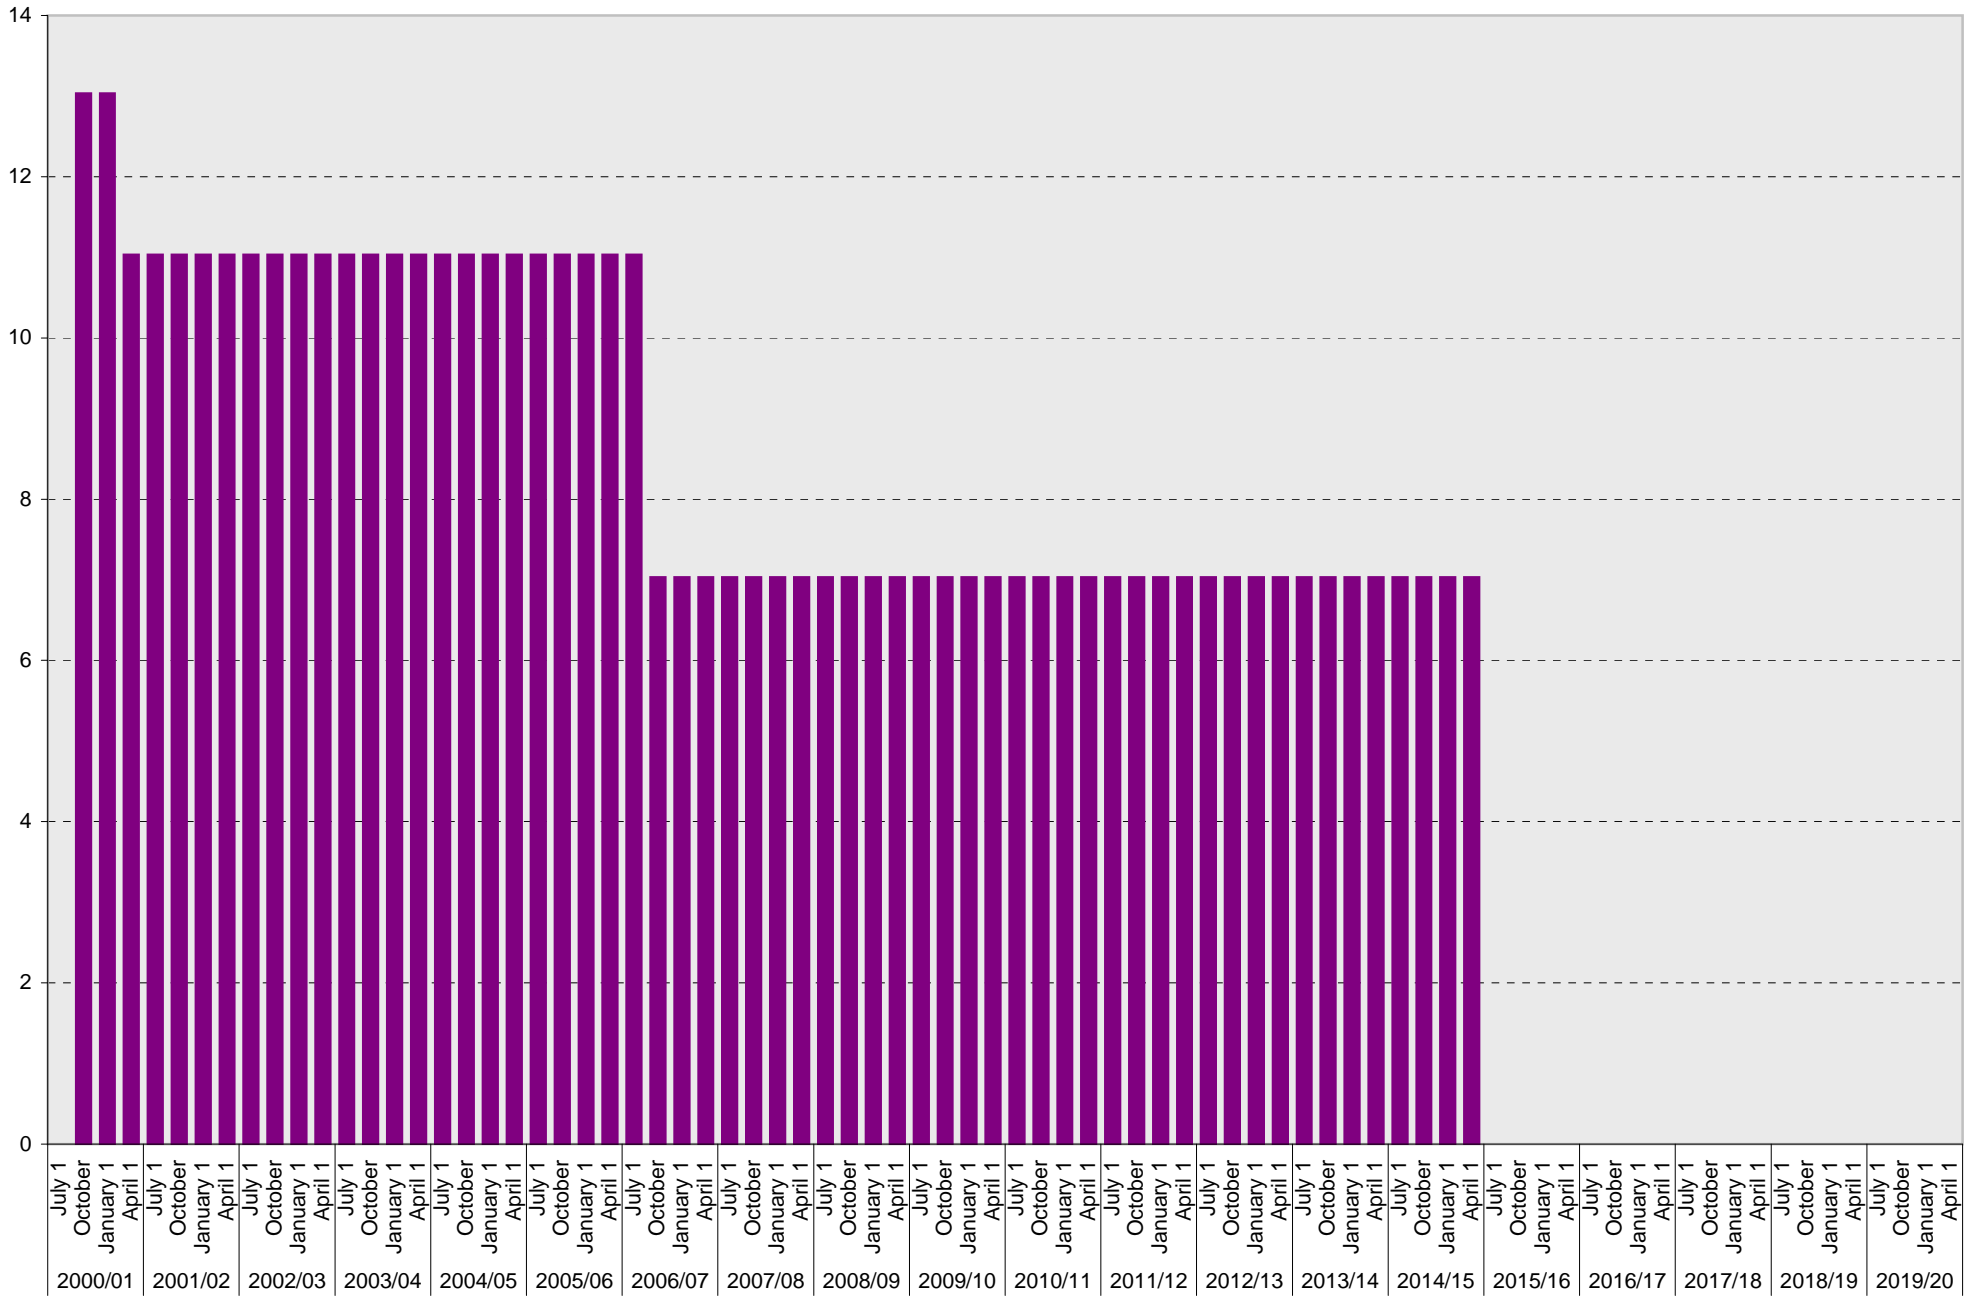

University of California, San Diego Parking Space Inventory

Lot P452: Allocated: Gilman Parking Office Visitor Parking Spaces

■ Allocated