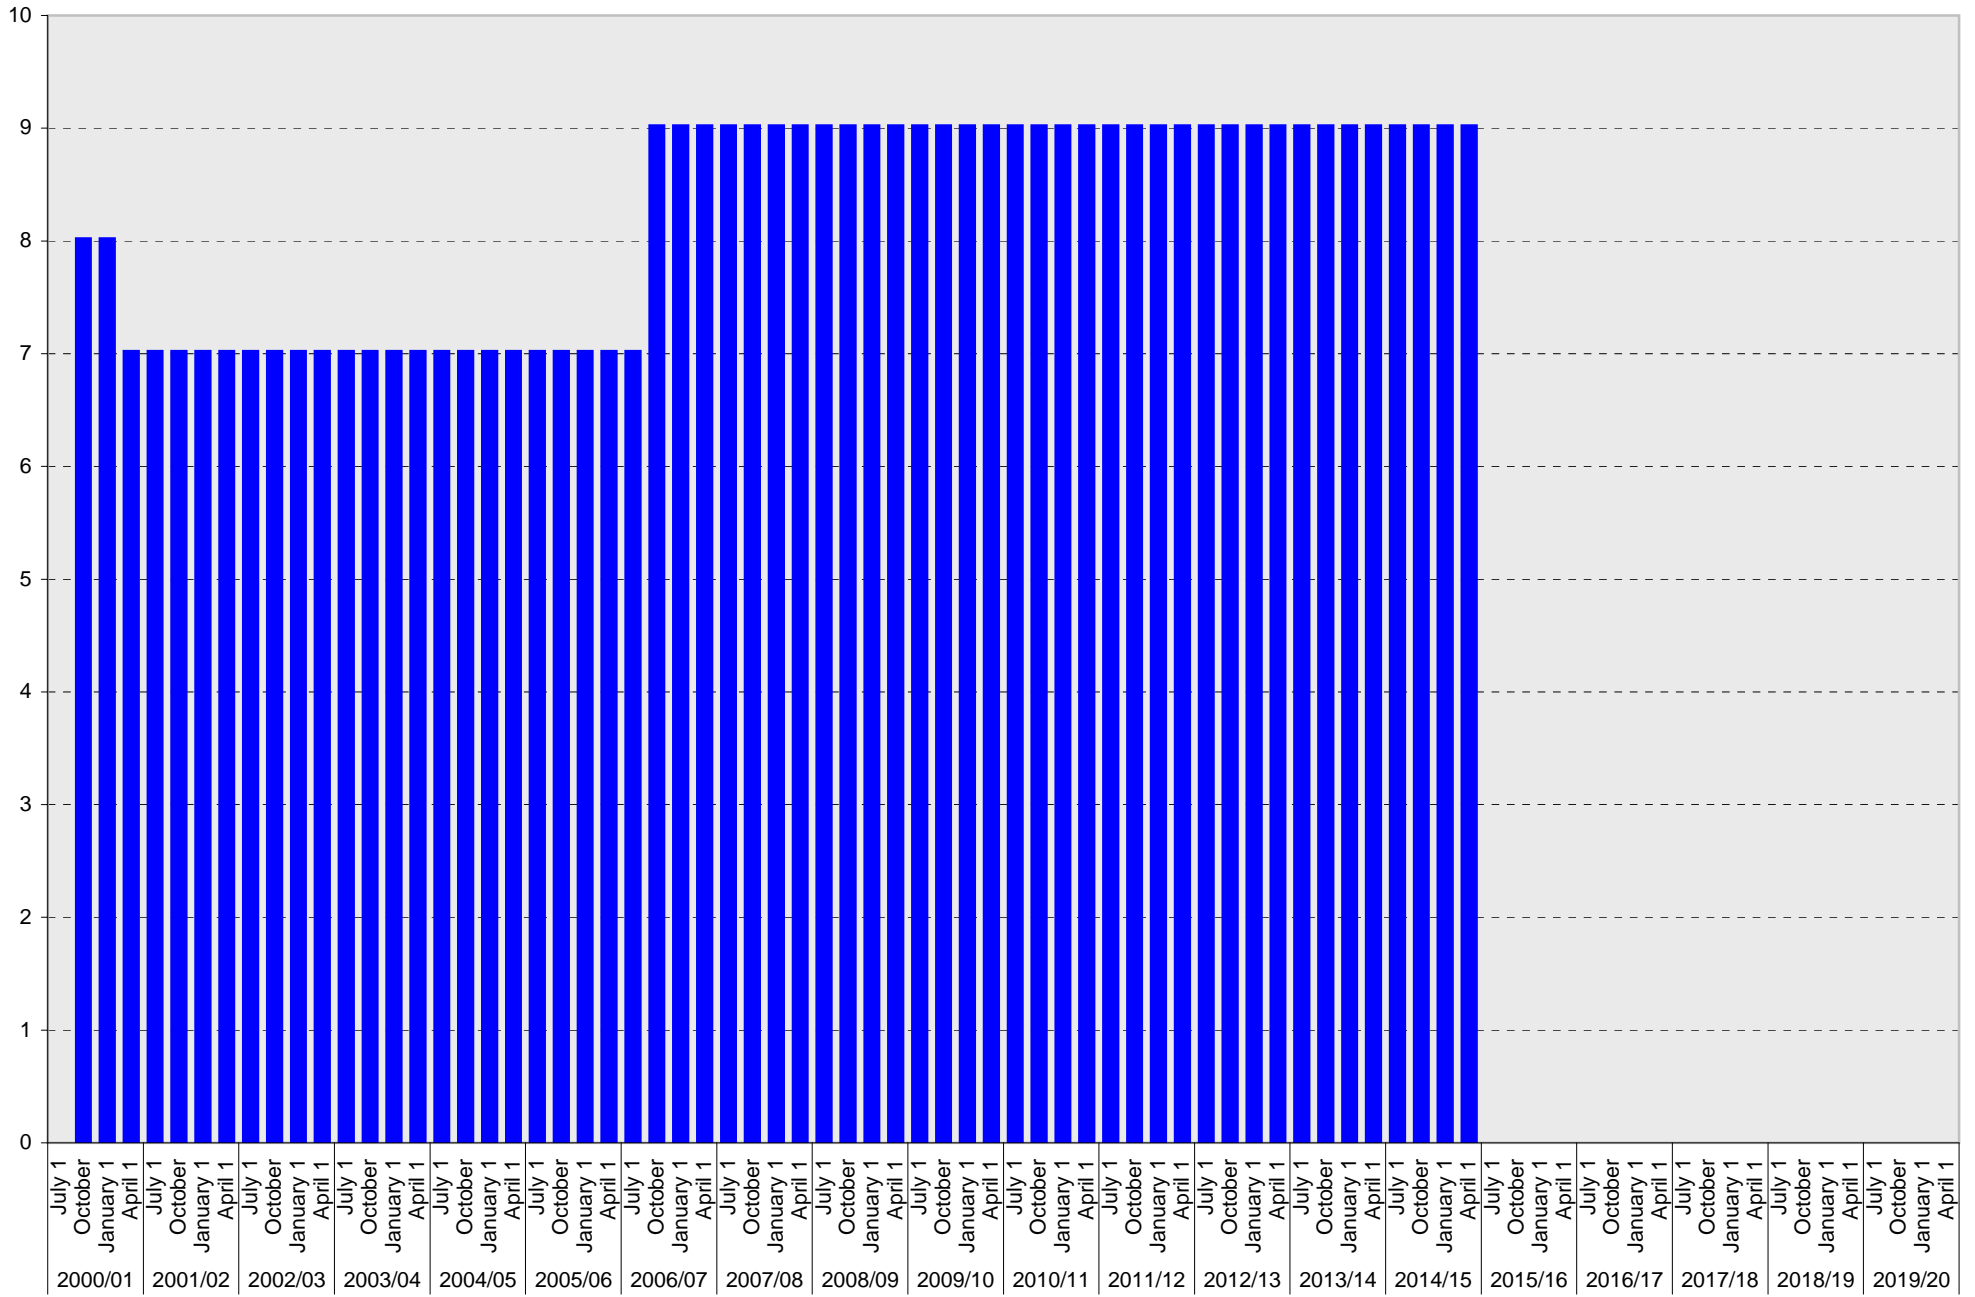

■ Allocated

University of California, San Diego Parking Space Inventory

Lot P452: Allocated: Total Parking Spaces

■ Allocated: Total

University of California, San Diego Parking Space Inventory

Lot P452: Accessible Parking Spaces