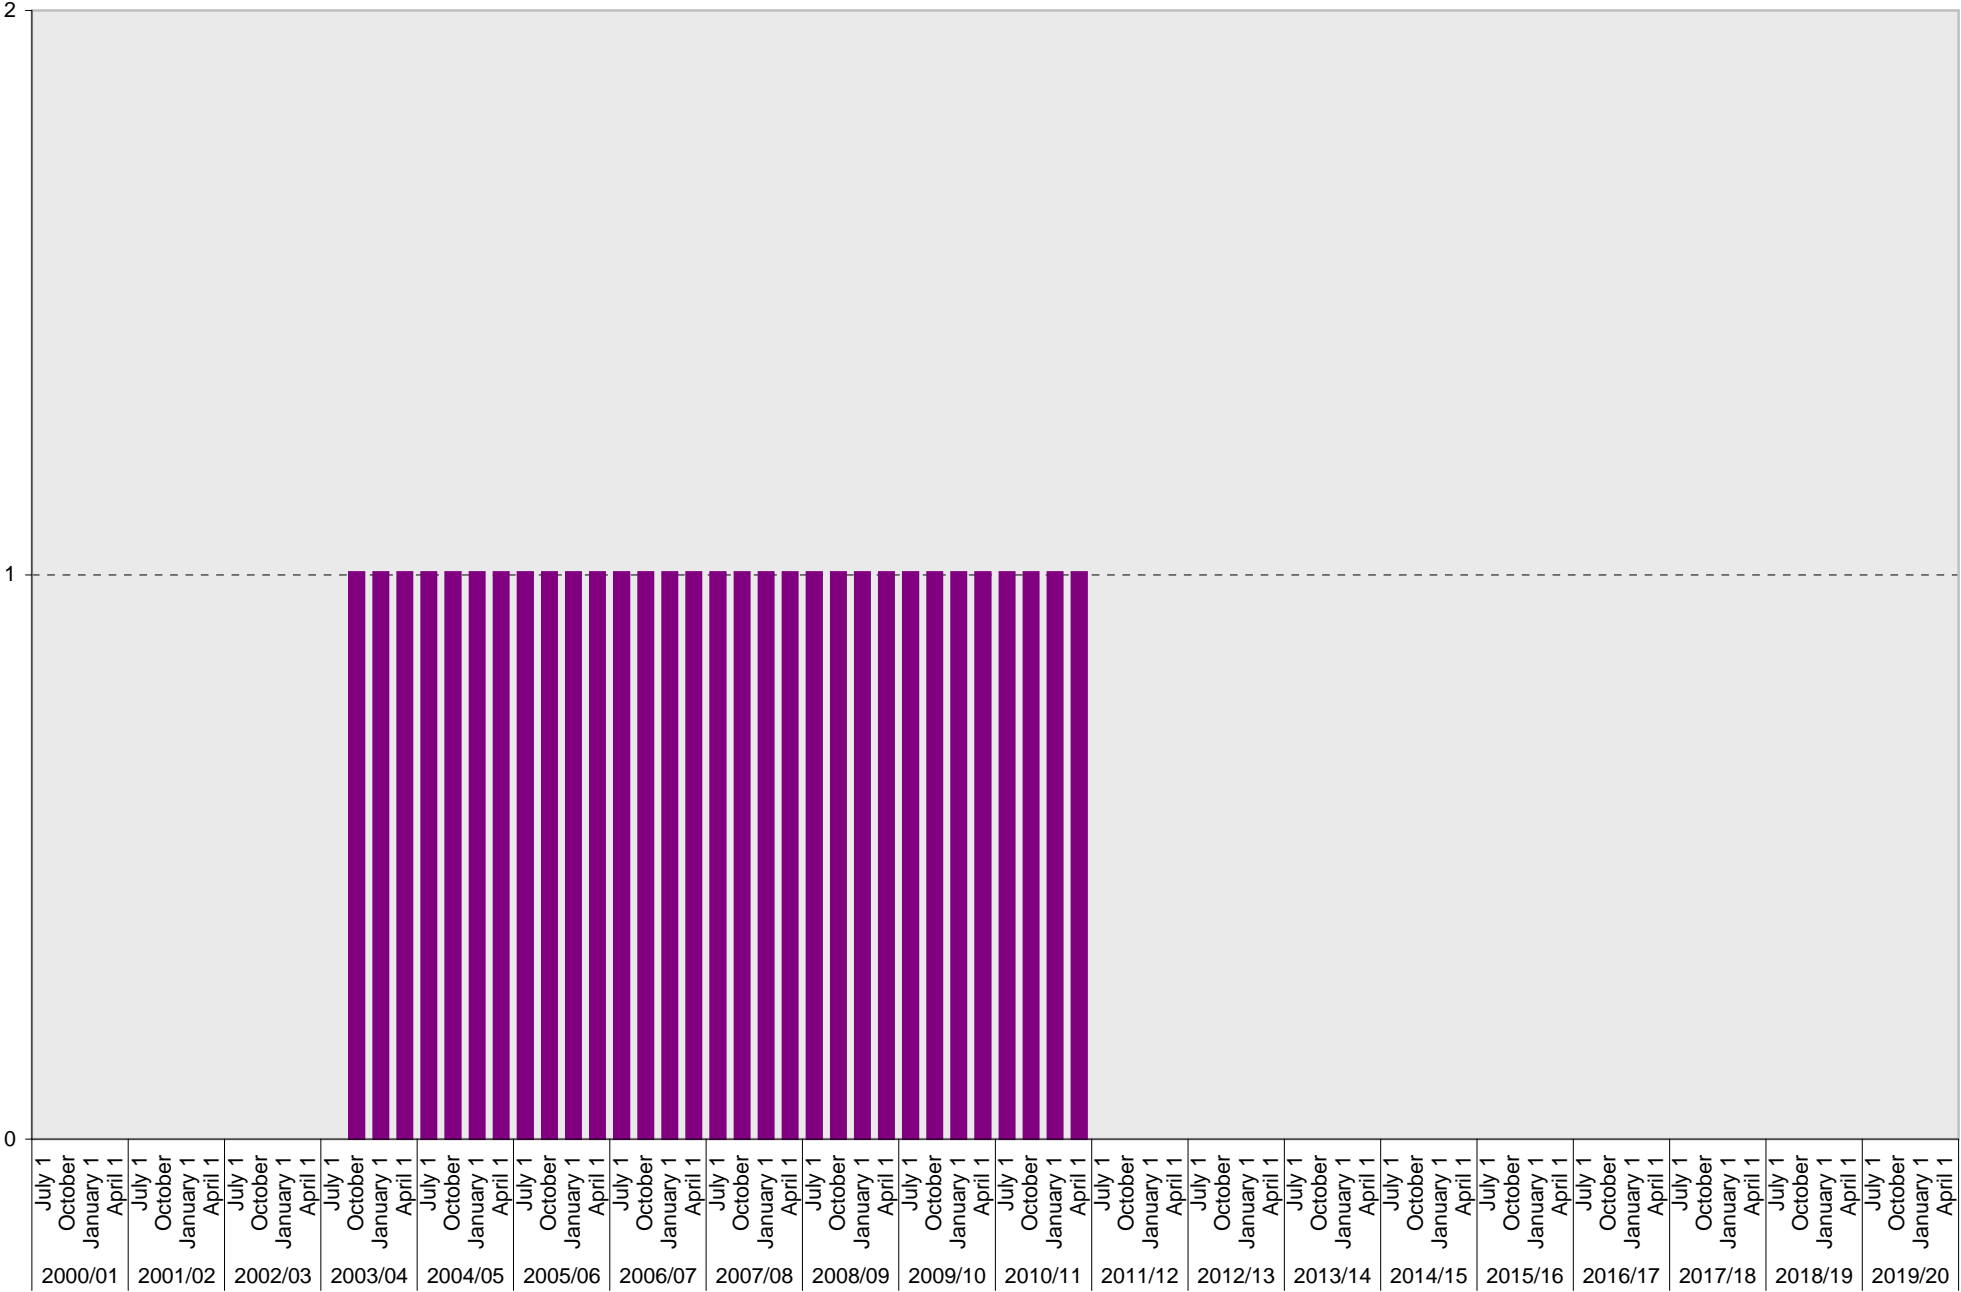

## Lot P418: Allocated: Police Vehicle Parking Spaces

■ Allocated

University of California, San Diego Parking Space Inventory  
 Lot P418: Allocated: Price Center Vehicle Parking Spaces

■ Allocated

University of California, San Diego Parking Space Inventory  
Lot P418: Allocated: Warren Lecture Hall Parking Spaces