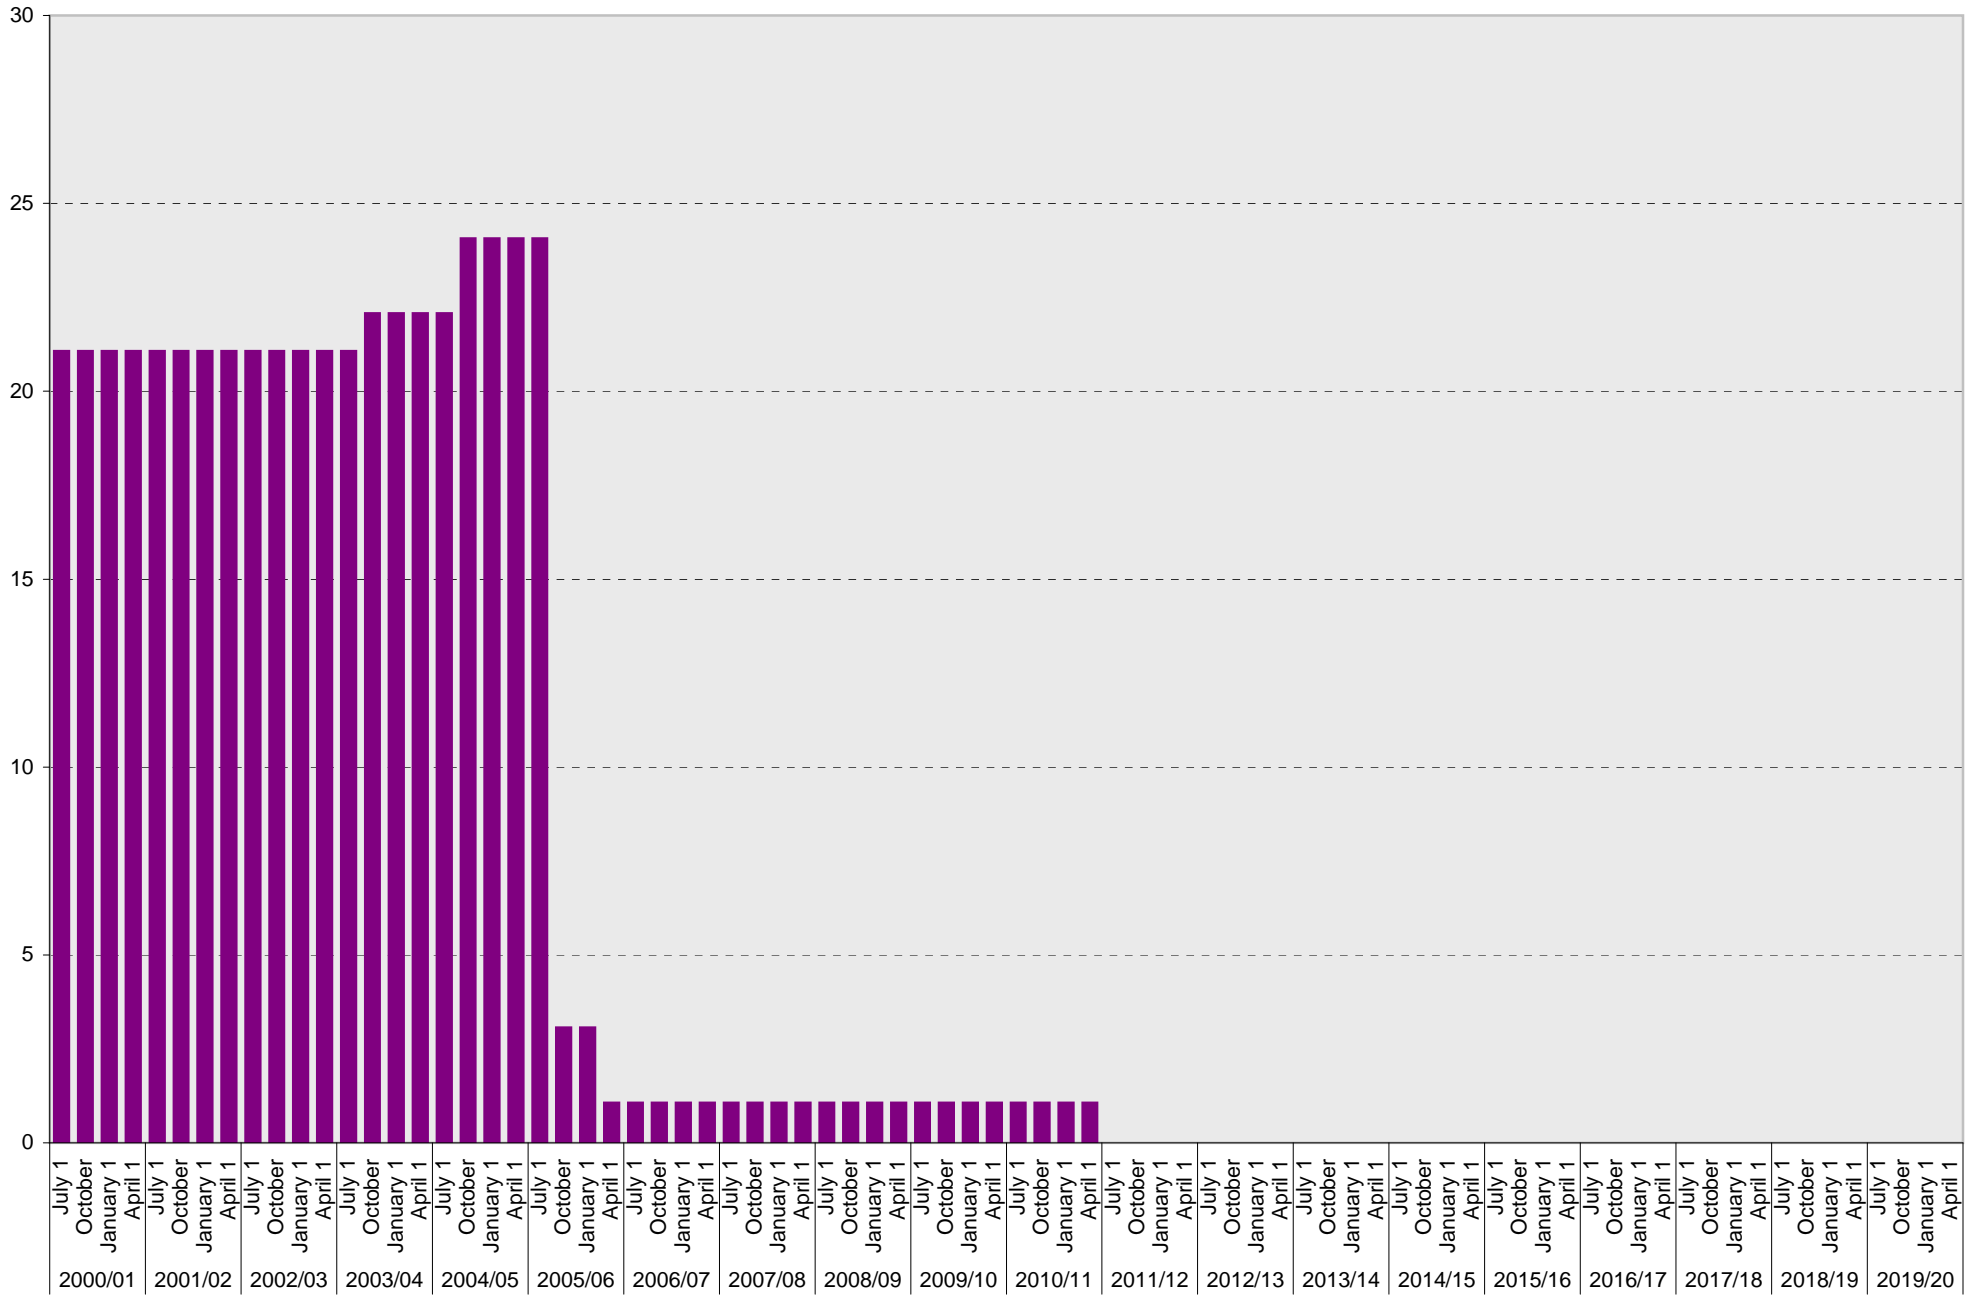

University of California, San Diego Parking Space Inventory

Lot P418: Allocated: Total Parking Spaces

■ Allocated: Total