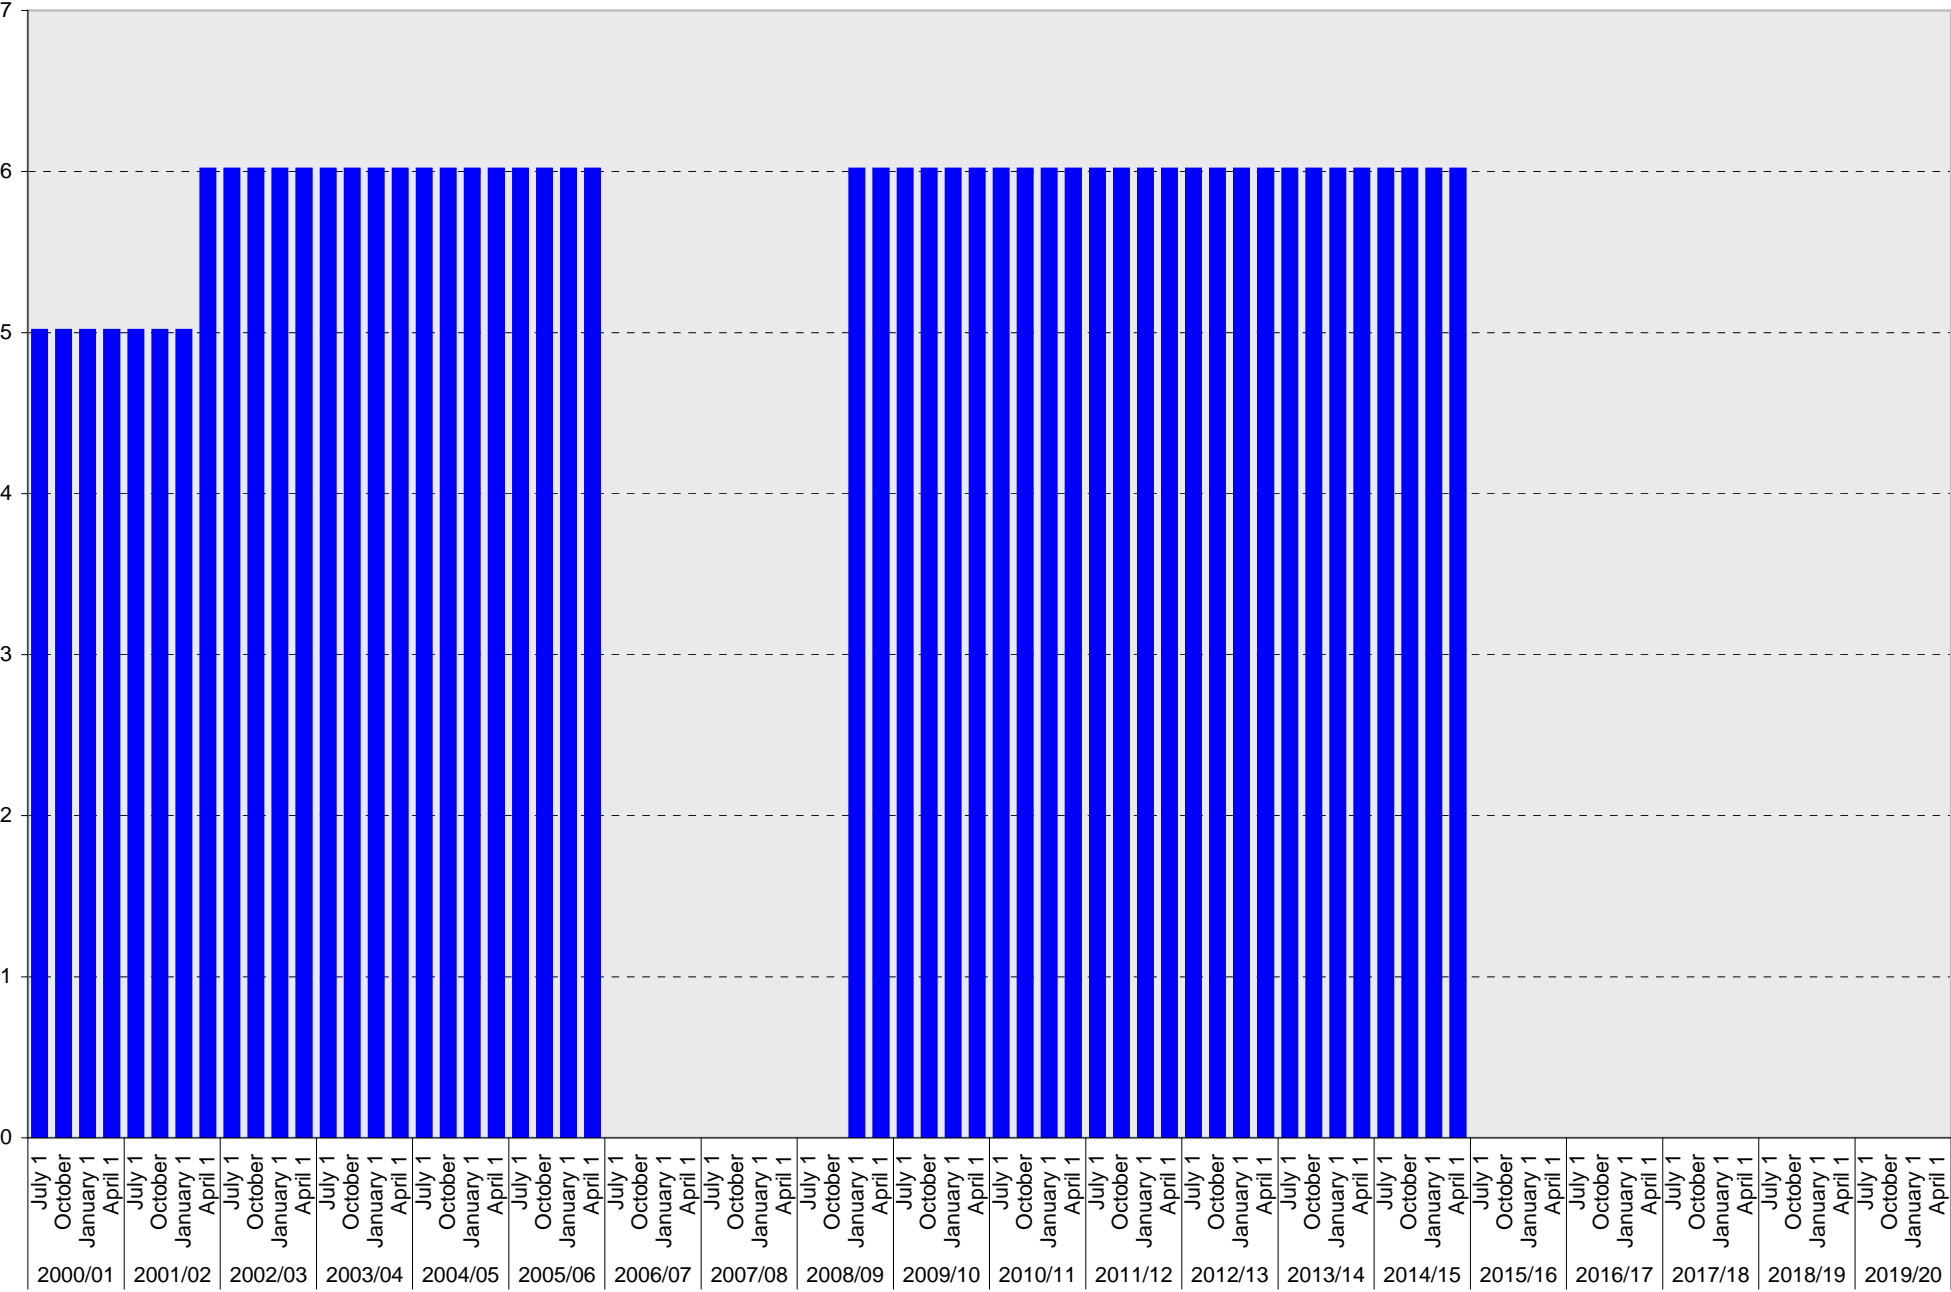

University of California, San Diego Parking Space Inventory

Lot P418: Accessible Parking Spaces

■ Accessible