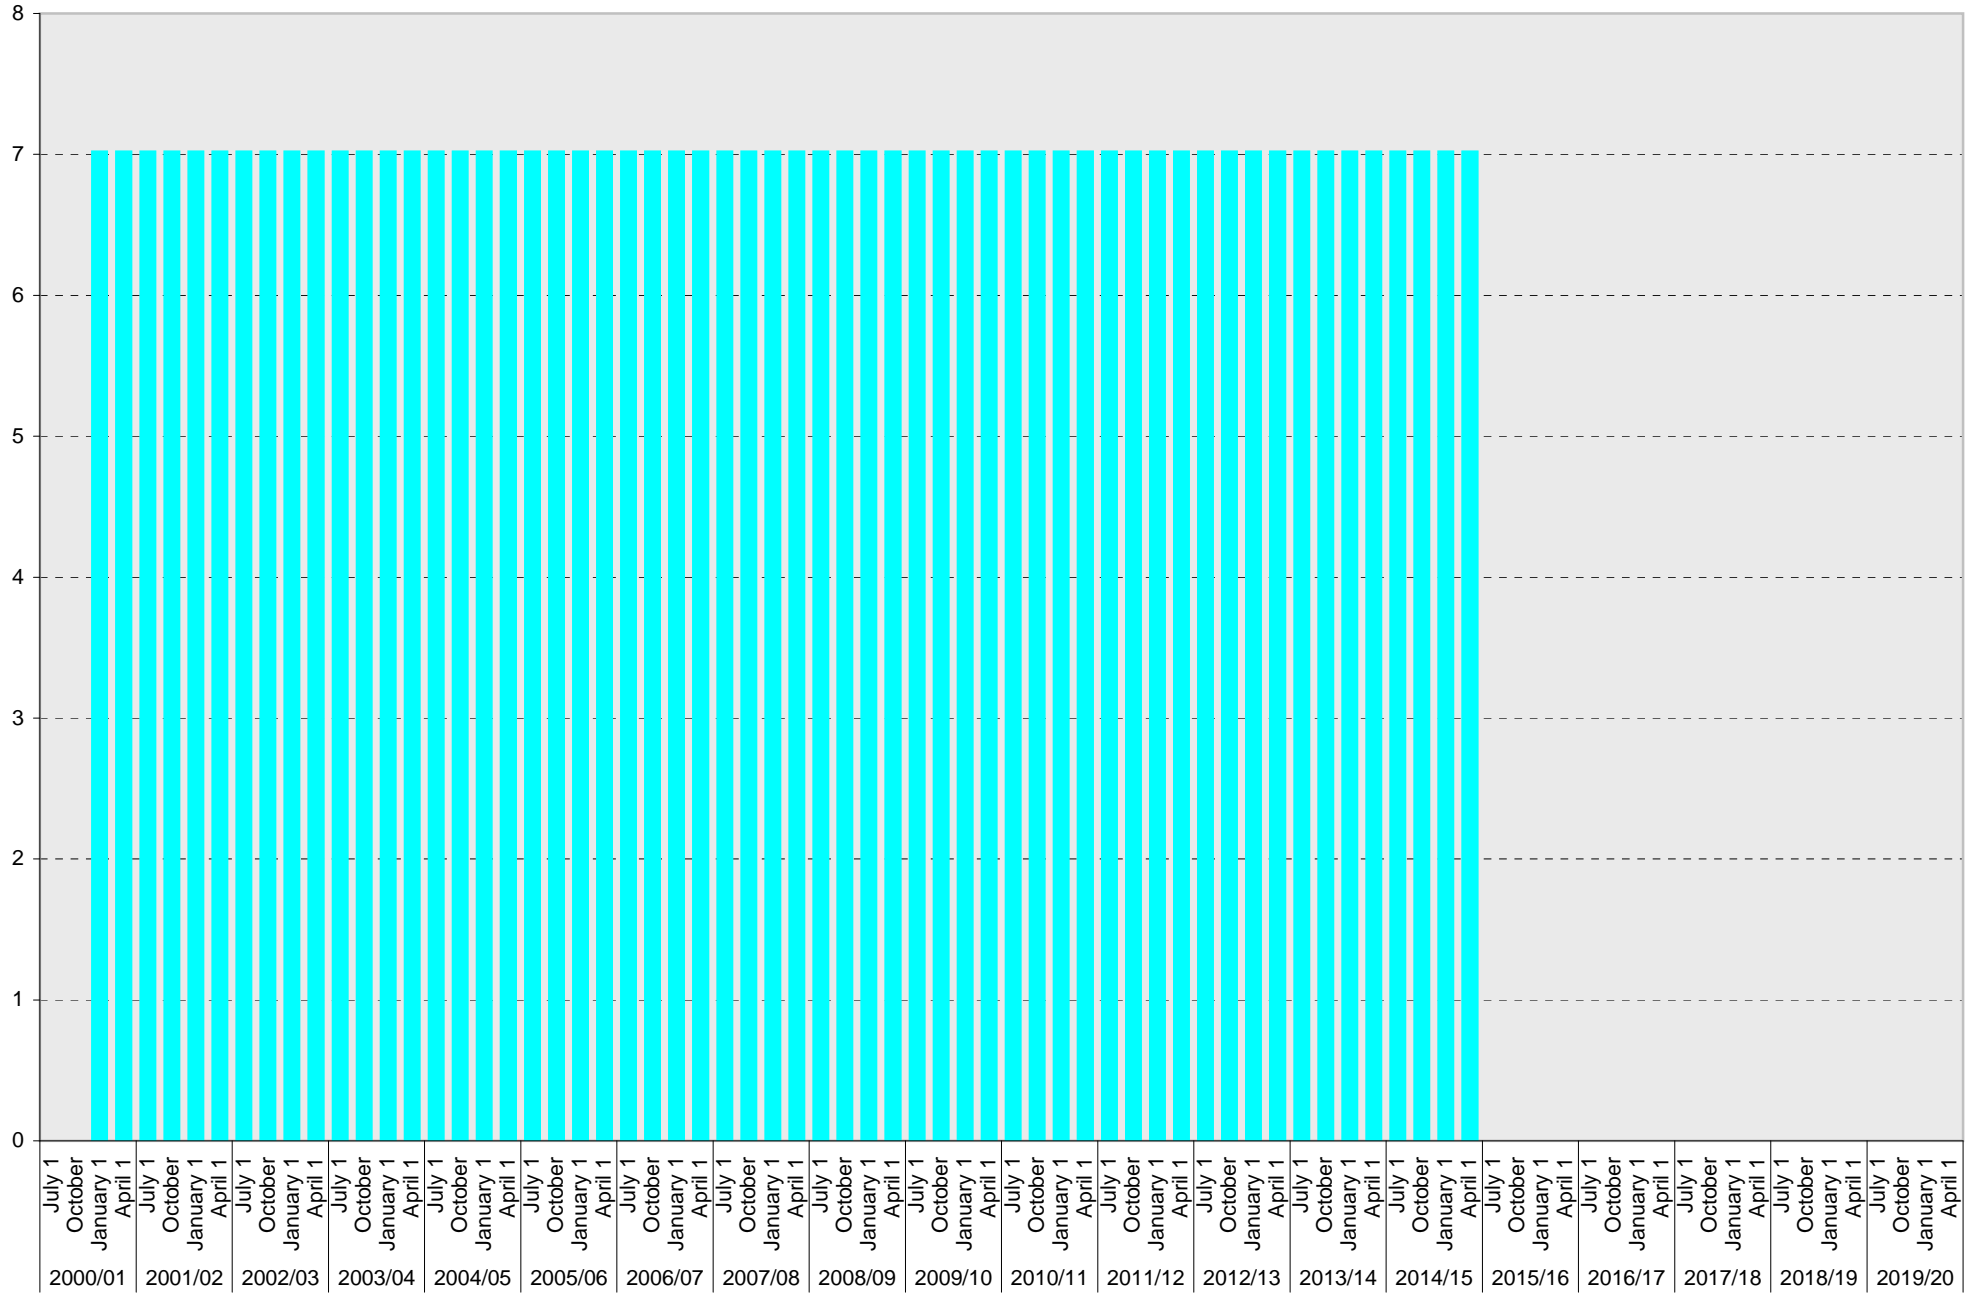

■ Loading

University of California, San Diego Parking Space Inventory
Lot P416: Total Parking Spaces

■ Total

University of California, San Diego Parking Space Inventory
Lot P416

Date		Parking Spaces										Motorcycle Parking Sections	
		A	B	S	Visitor	Reserved	Allocated	Accessible	UC Vehicle	Service Yard	Loading		Total
2000/01	July 1						20					20	
	October 1						20					20	
	January 1						20				7	27	
	April 1						20				7	27	
2001/02	July 1						20				7	27	
	October 1						20				7	27	
	January 1						20				7	27	
	April 1						20				7	27	
2002/03	July 1						20				7	27	
	October 1						20				7	27	
	January 1						20				7	27	
	April 1						20				7	27	
2003/04	July 1						20				7	27	
	October 1						20				7	27	
	January 1						20				7	27	
	April 1						20				7	27	
2004/05	July 1						20				7	27	
	October 1						20				7	27	
	January 1						20				7	27	
	April 1						20				7	27	
2005/06	July 1						20				7	27	
	October 1						20				7	27	
	January 1						20				7	27	
	April 1						20				7	27	
2006/07	July 1						20				7	27	
	October 1						20				7	27	
	January 1						20				7	27	
	April 1						20				7	27	
2007/08	July 1						20				7	27	
	October 1						20				7	27	
	January 1						20				7	27	
	April 1						20				7	27	
2008/09	July 1						20				7	27	
	October 1						20				7	27	
	January 1						20				7	27	
	April 1						20				7	27	
2009/10	July 1						20				7	27	
	October 1						20				7	27	
	January 1						20				7	27	
	April 1						20				7	27	