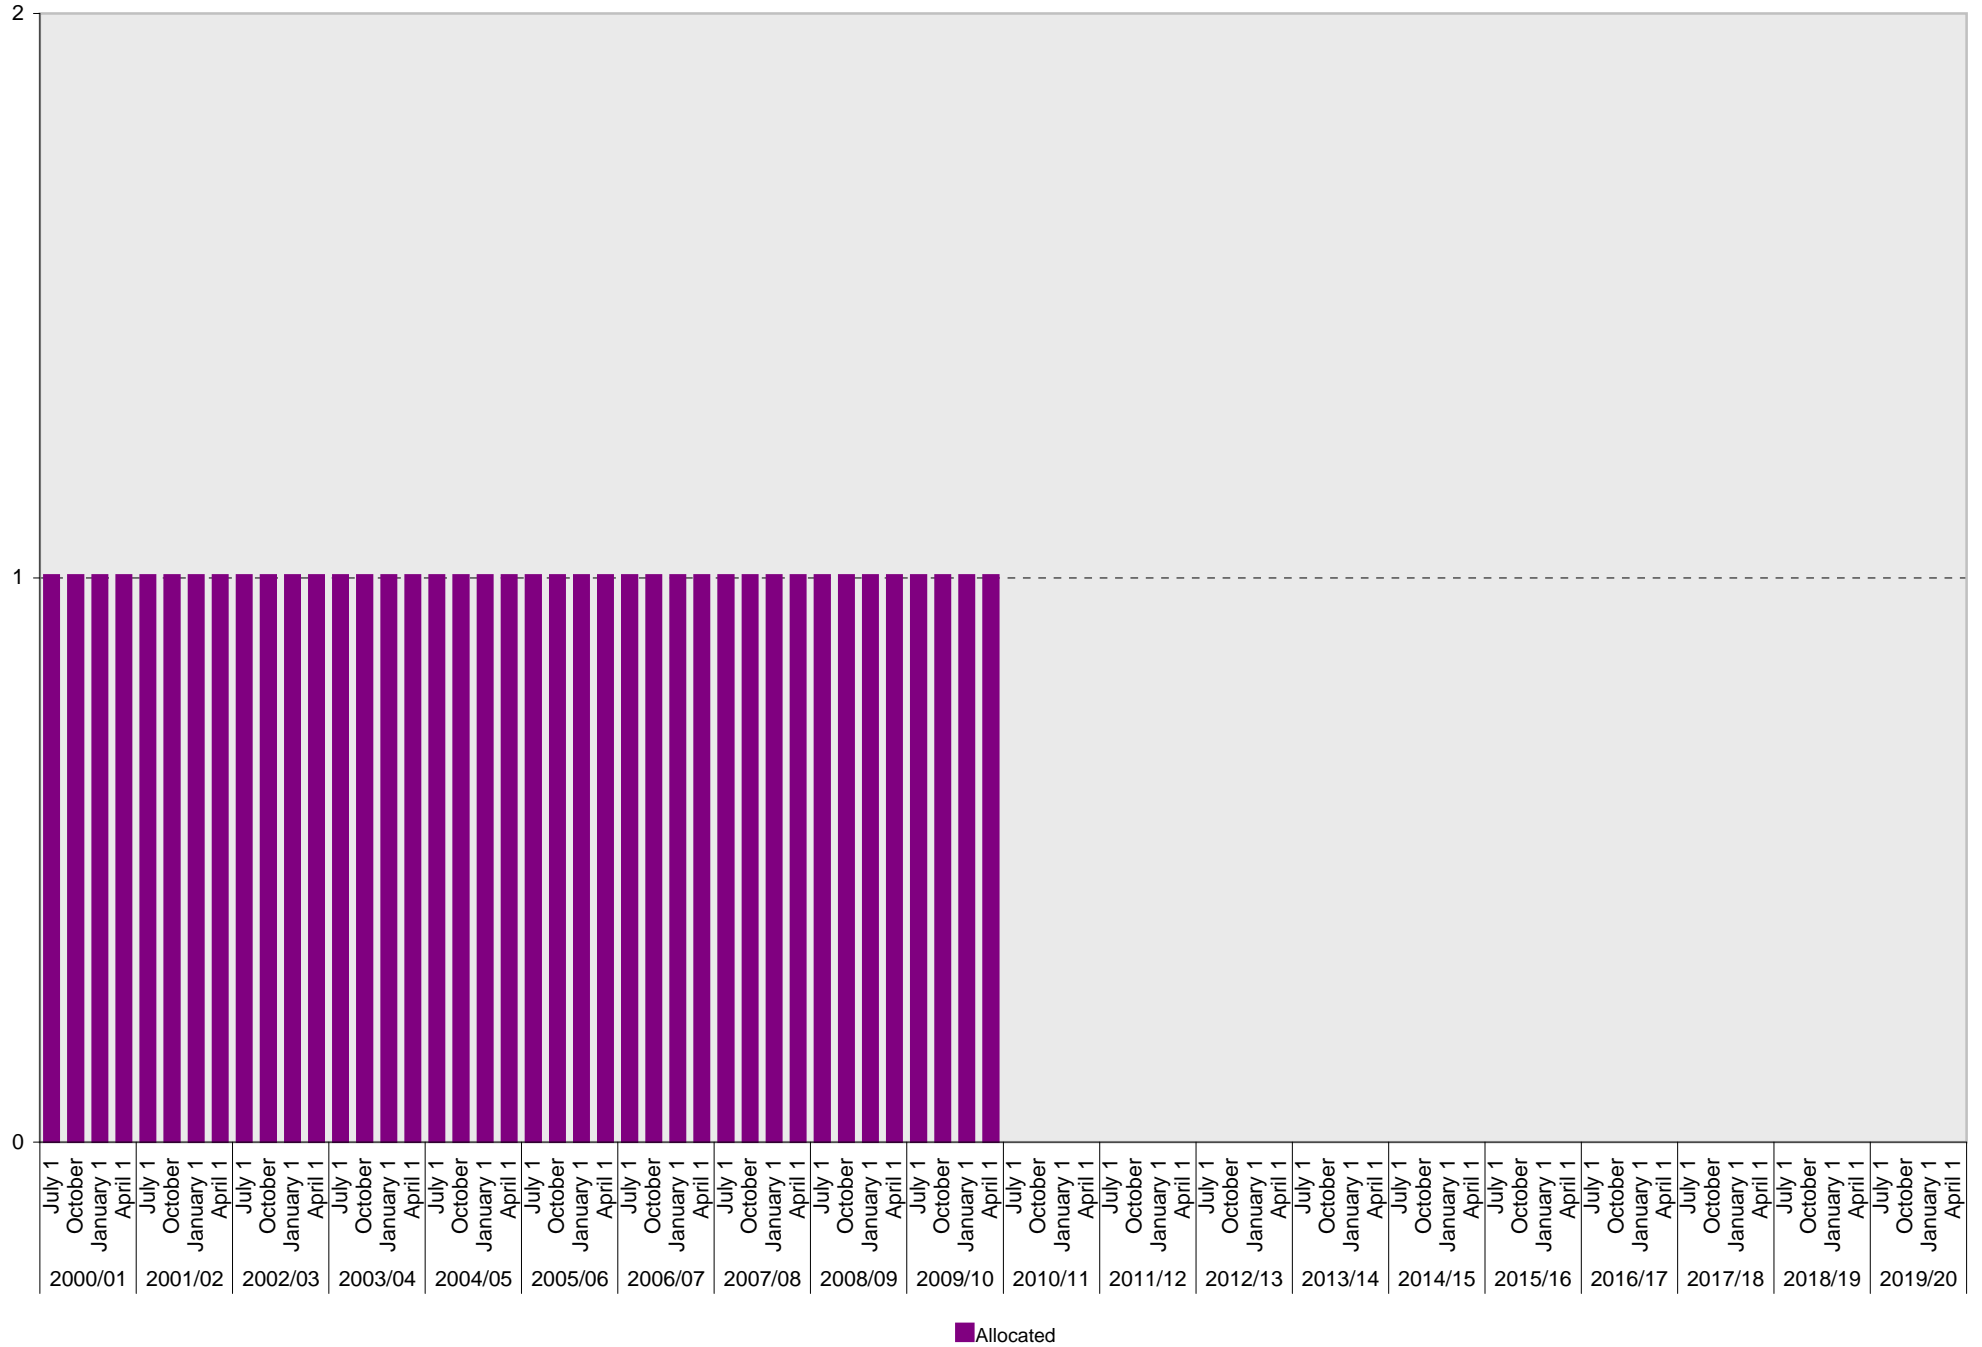

University of California, San Diego Parking Space Inventory

Lot P416: Visitor: Pay by Space Parking Spaces

Visitor: Pay by Space

University of California, San Diego Parking Space Inventory

Lot P416: Visitor: Total Parking Spaces

University of California, San Diego Parking Space Inventory
Lot P416: Allocated: International Center Visitor Parking Spaces

■ Allocated

University of California, San Diego Parking Space Inventory
Lot P416: Allocated: Resale Shop Volunteer Parking Spaces