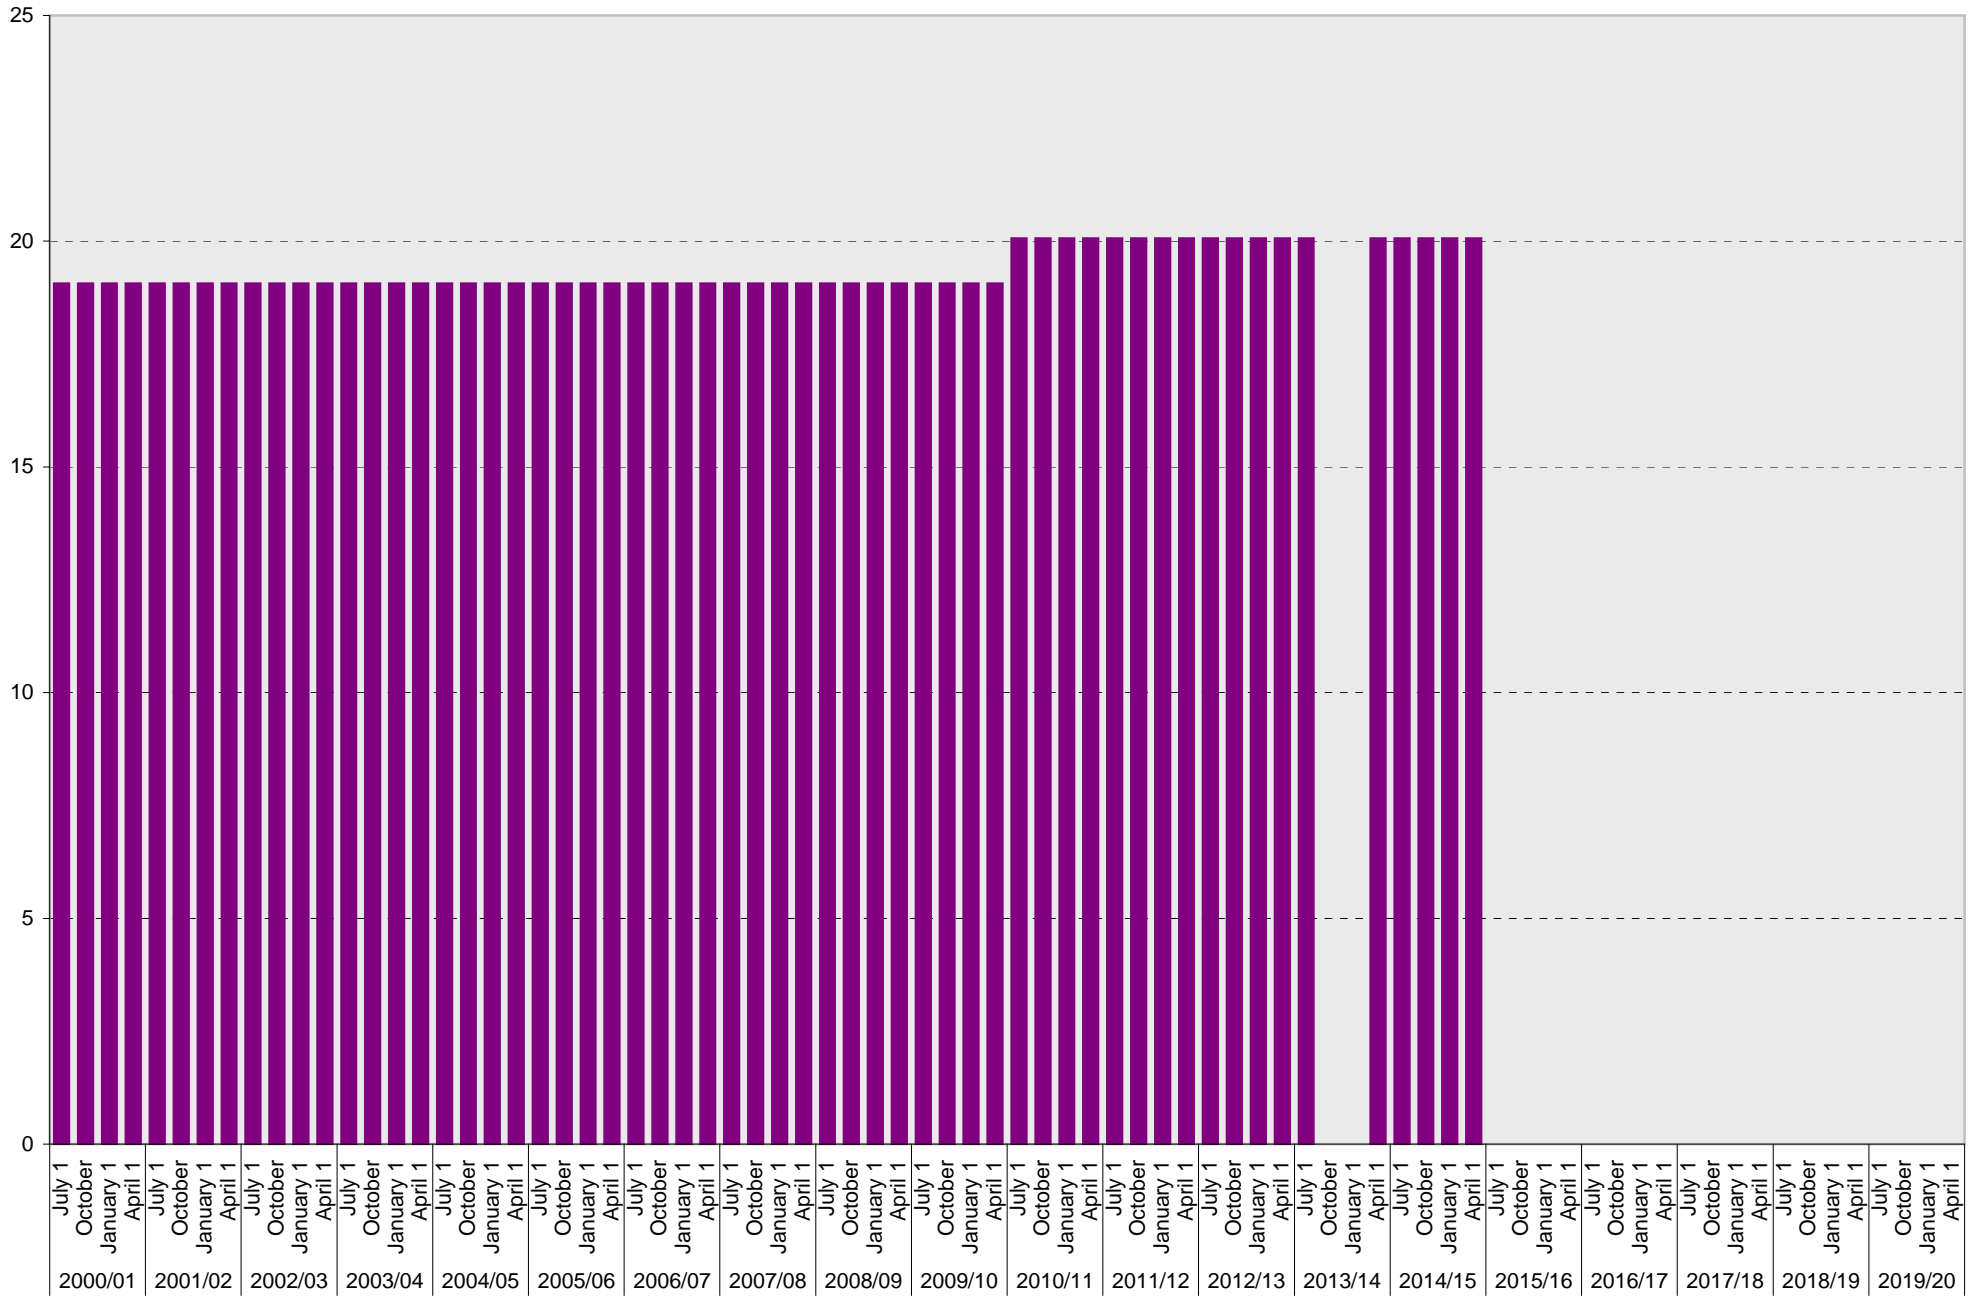

University of California, San Diego Parking Space Inventory

Lot P416: Visitor: Pay by Space Parking Spaces

Visitor: Pay by Space

University of California, San Diego Parking Space Inventory

Lot P416: Visitor: Total Parking Spaces

University of California, San Diego Parking Space Inventory
Lot P416: Allocated: International Center Visitor Parking Spaces

■ Allocated

University of California, San Diego Parking Space Inventory
Lot P416: Allocated: Resale Shop Volunteer Parking Spaces